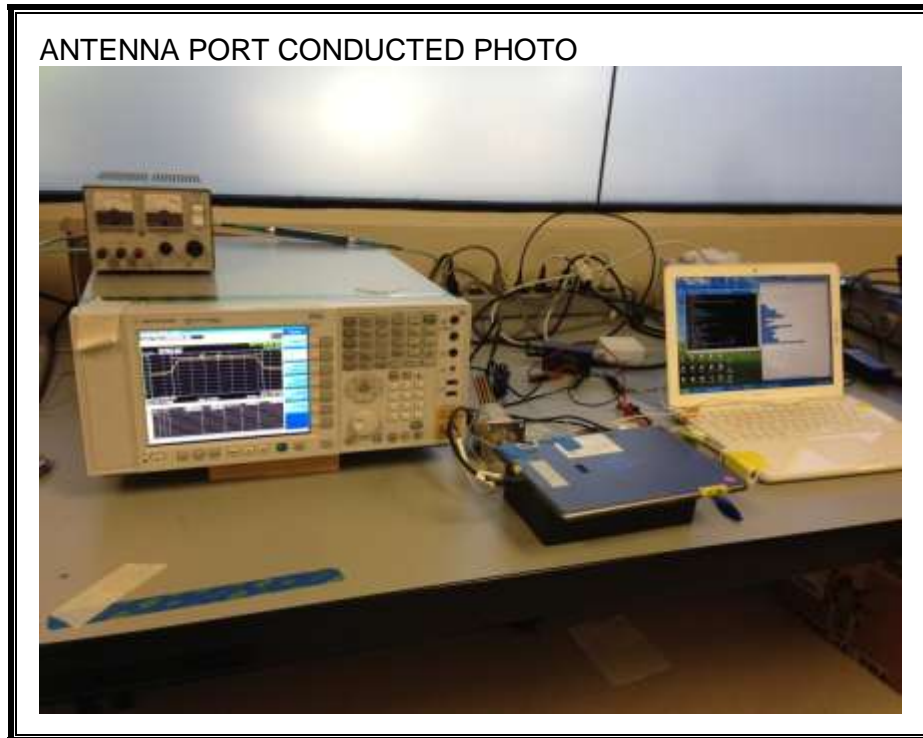

### ANTENNA PORT CONDUCTED RF MEASUREMENT SETUP

**RADIATED RF MEASUREMENT SETUP (BELOW 1 GHz)**

**RADIATED RF MEASUREMENT SETUP (ABOVE 1 GHz)**

**RADIATED RF MEASUREMENT SETUP FOR PORTABLE CONFIGURATION**

X-AXIS FRONT PHOTO

Y-AXIS FRONT PHOTO

Z-AXIS FRONT PHOTO

**POWERLINE CONDUCTED EMISSIONS MEASUREMENT SETUP**

LINE CONDUCTED FRONT PHOTO

LINE CONDUCTED BACK PHOTO

**DYNAMIC FREQUENCY SELECTION MEASUREMENT SETUP**