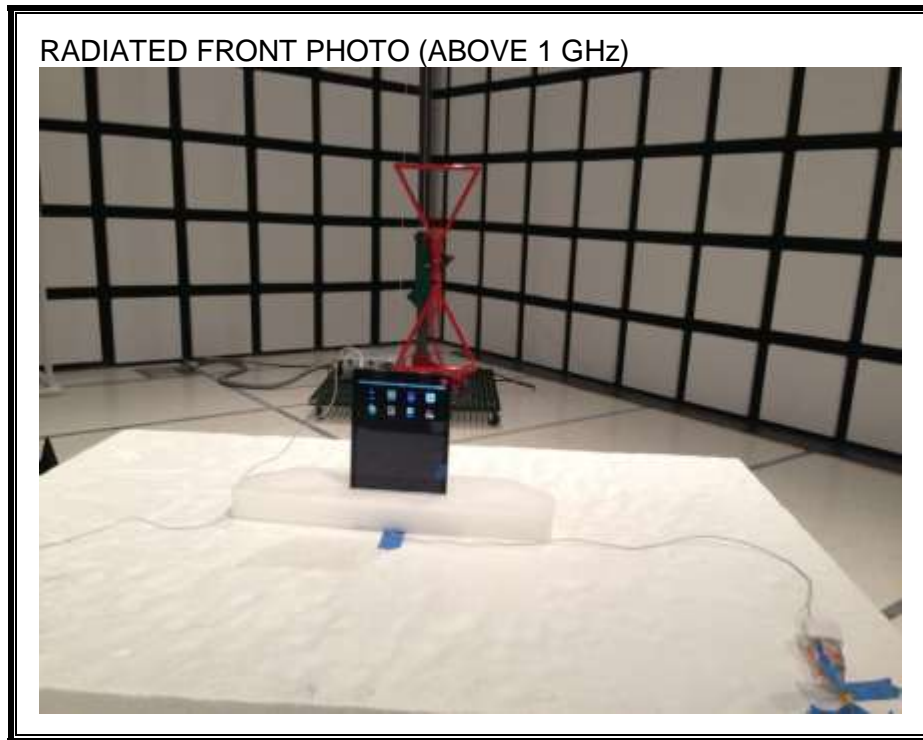

## 12. SETUP PHOTOS

### ANTENNA PORT CONDUCTED RF MEASUREMENT SETUP

**RADIATED RF MEASUREMENT SETUP (BELOW 1 GHz)**

**RADIATED RF MEASUREMENT SETUP (ABOVE 1 GHz)**

**RADIATED RF MEASUREMENT SETUP FOR PORTABLE CONFIGURATION**

X-AXIS FRONT PHOTO

Y-AXIS FRONT PHOTO

Z-AXIS FRONT PHOTO

**POWERLINE CONDUCTED EMISSIONS MEASUREMENT SETUP**

LINE CONDUCTED FRONT PHOTO

LINE CONDUCTED BACK PHOTO

**DYNAMIC FREQUENCY SELECTION MEASUREMENT SETUP**