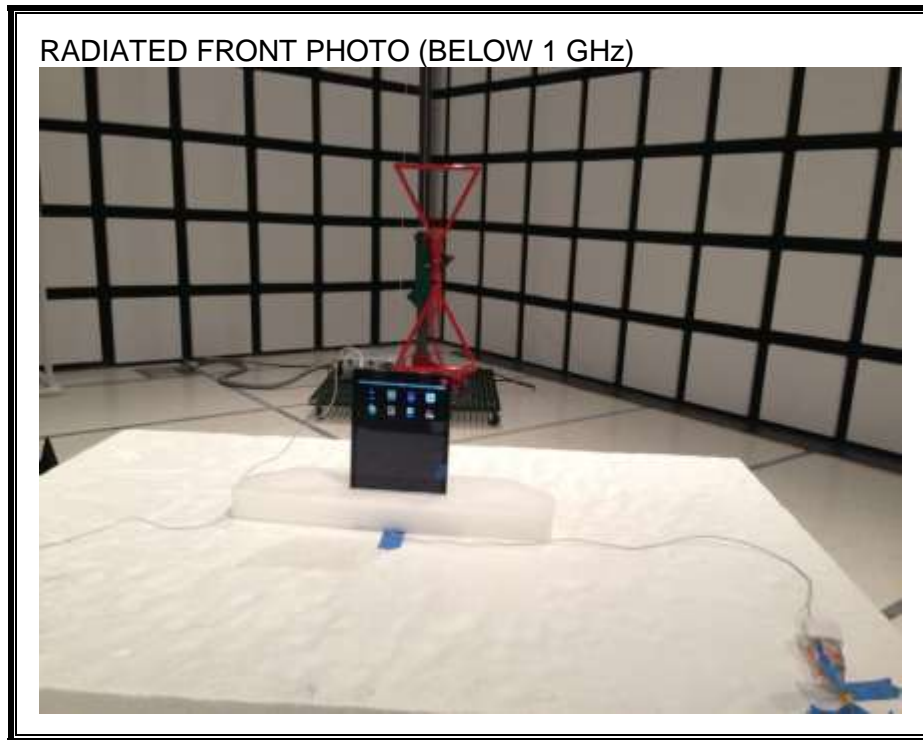

### ANTENNA PORT CONDUCTED RF MEASUREMENT SETUP

**RADIATED RF MEASUREMENT SETUP (BELOW 1 GHz)**

**RADIATED RF MEASUREMENT SETUP (ABOVE 1 GHz)**

**RADIATED RF MEASUREMENT SETUP FOR PORTABLE CONFIGURATION**

X-AXIS FRONT PHOTO

Y-AXIS FRONT PHOTO

Z-AXIS FRONT PHOTO

**POWERLINE CONDUCTED EMISSIONS MEASUREMENT SETUP**

LINE CONDUCTED FRONT PHOTO

LINE CONDUCTED BACK PHOTO

**DYNAMIC FREQUENCY SELECTION MEASUREMENT SETUP**