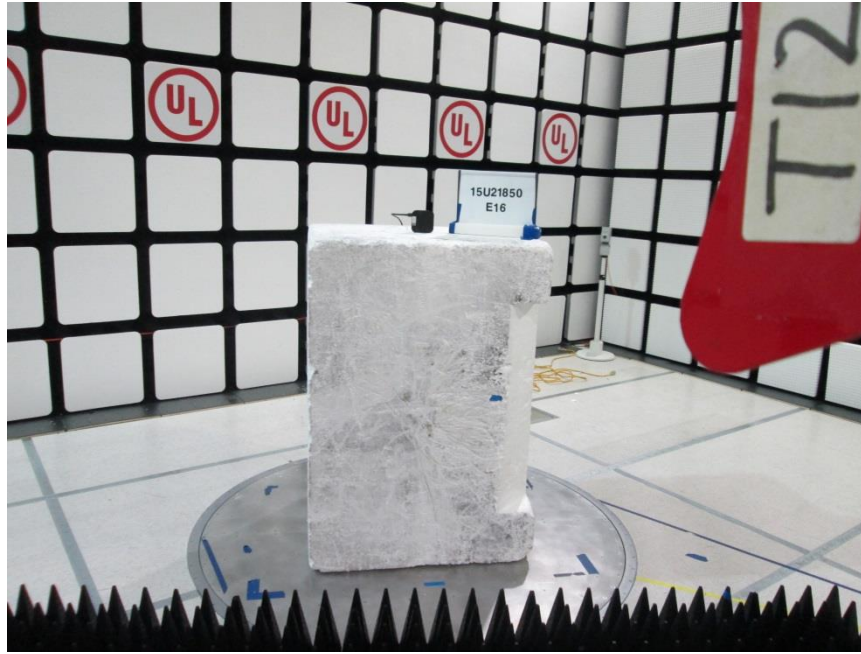

11. SETUP PHOTOS

ANTENNA PORT CONDUCTED RF MEASUREMENT SETUP

RADIATED RF MEASUREMENT SETUP (BELOW 1 GHz)

RADIATED RF MEASUREMENT SETUP FOR PORTABLE CONFIGURATION

Y-AXIS FRONT PHOTO

Y-AXIS BACK PHOTO

POWERLINE CONDUCTED EMISSIONS MEASUREMENT SETUP