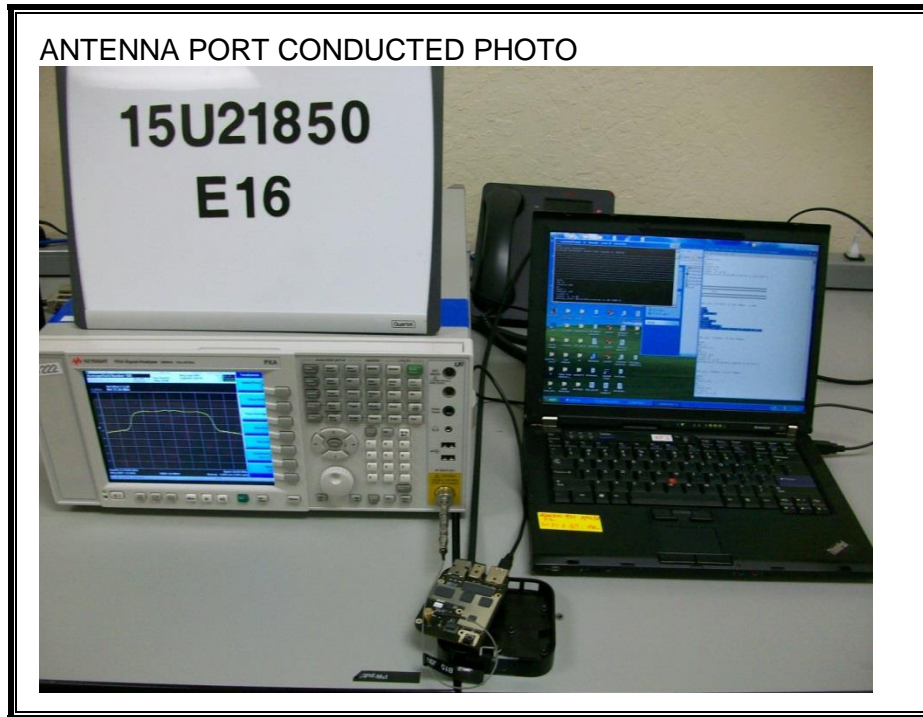

11. SETUP PHOTOS

ANTENNA PORT CONDUCTED RF MEASUREMENT SETUP

RADIATED RF MEASUREMENT SETUP (BELOW 1 GHz)

RADIATED RF MEASUREMENT SETUP FOR PORTABLE CONFIGURATION

Y-AXIS FRONT PHOTO

Y-AXIS BACK PHOTO

POWERLINE CONDUCTED EMISSIONS MEASUREMENT SETUP