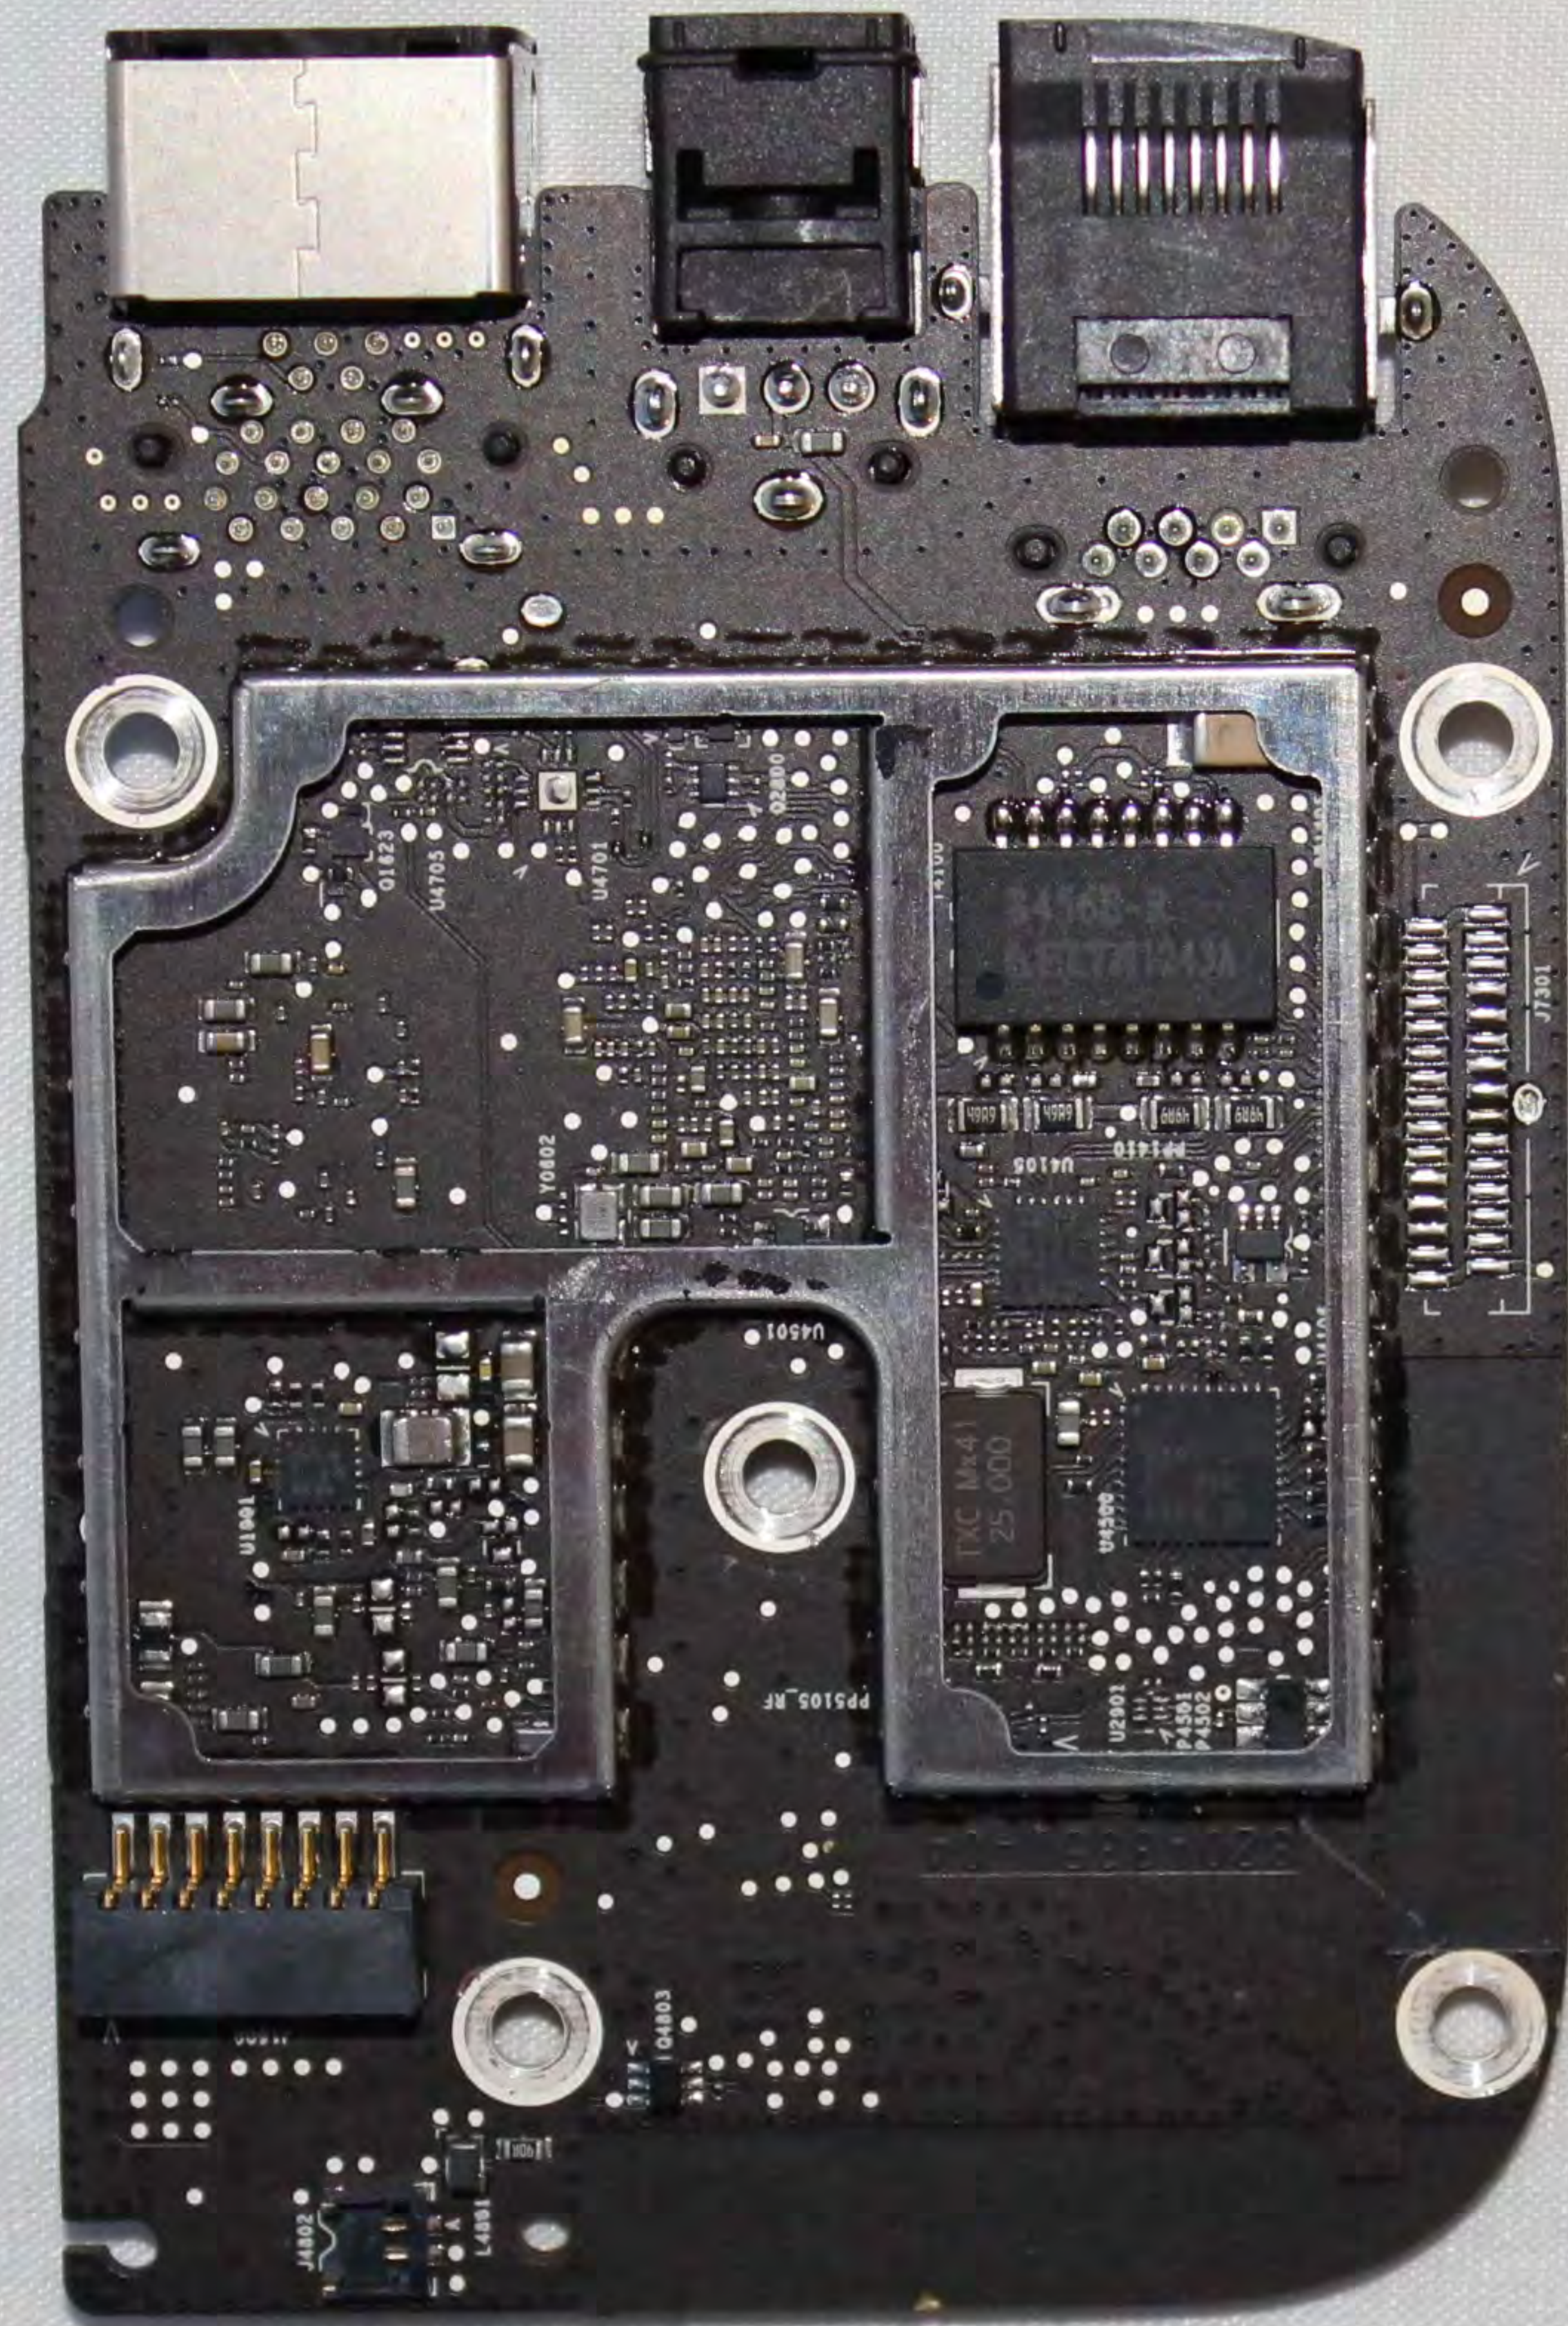

A1469

Back Cover removed

Internal AC/DC Power Supply

Apple Confidential

A1469

Main MLB removed

Apple Confidential

A1469

Main MLB with shield - Front

A1469

Main MLB with shield - Back

A1469

Main MLB without shield - Front

A1469

Main MLB without shield - Back

Wi-Fi/BT Radio module

Wi-Fi/BT Antenna structure

A1469

Internal AC/DC Power Supply - Front

A1469

Internal AC/DC Power Supply - Back