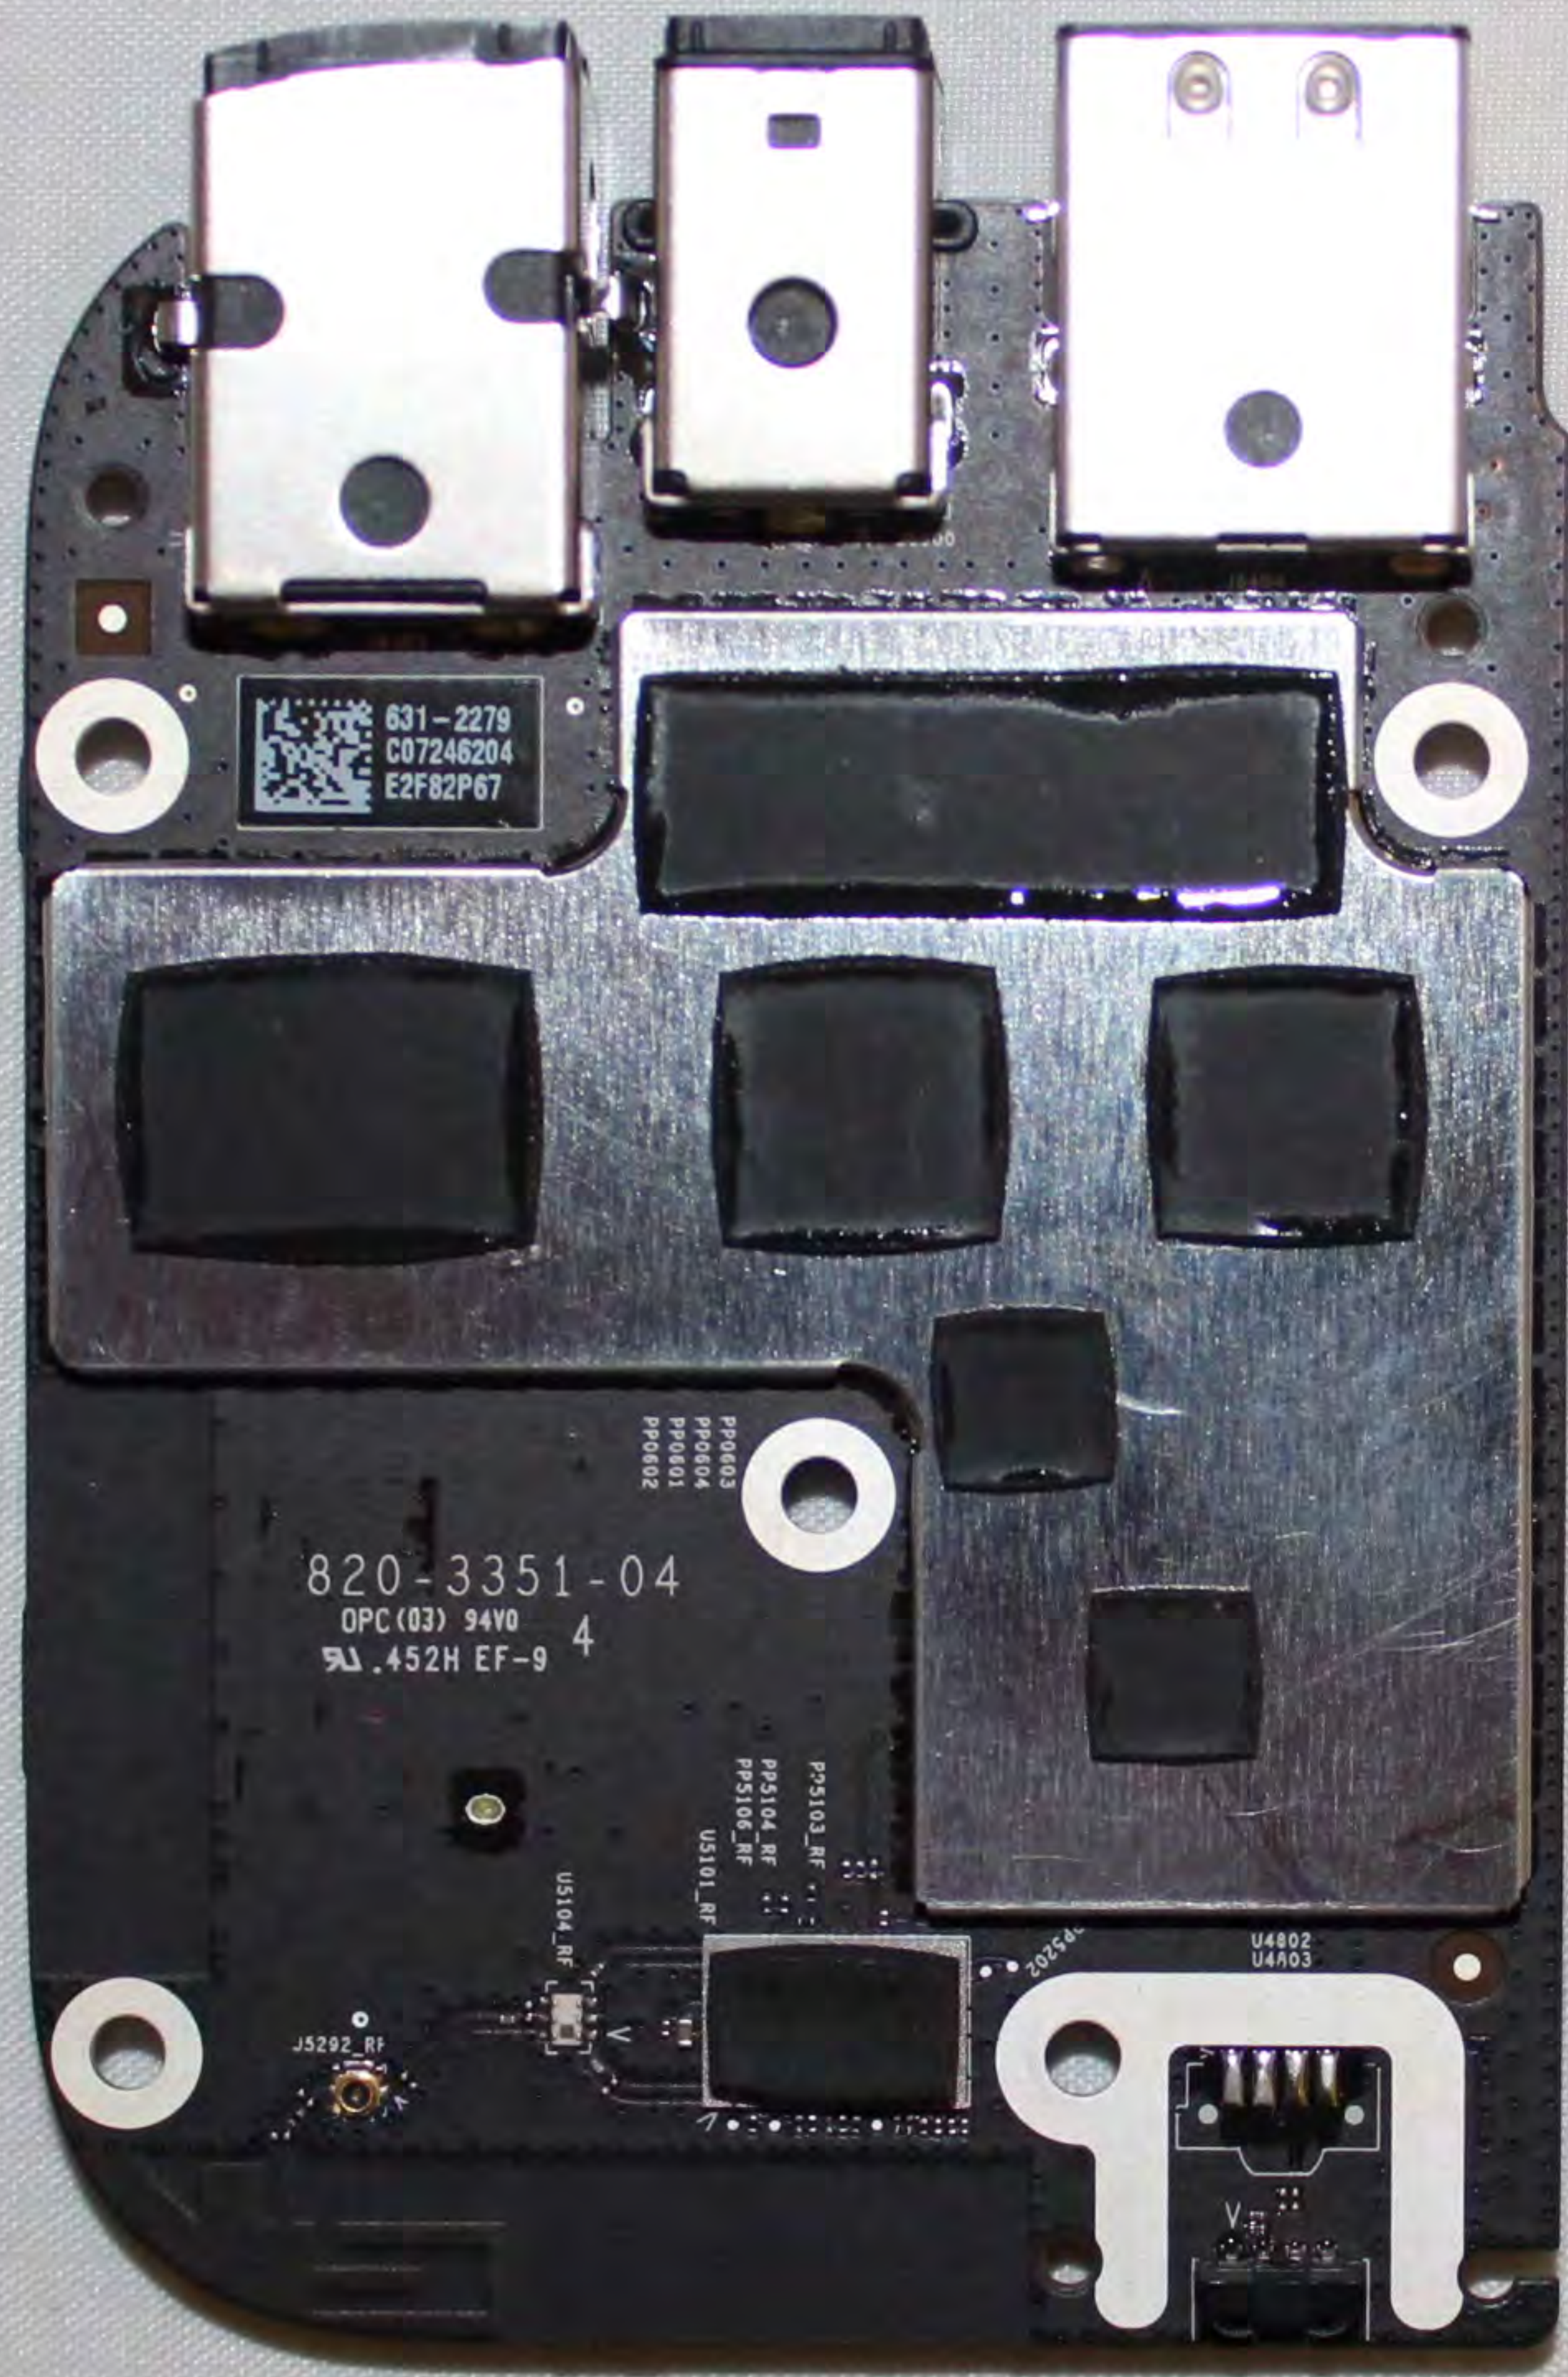

A1469

Back Cover removed

Internal AC/DC Power Supply

Apple Confidential

A1469

Main MLB removed

Apple Confidential

A1469

Main MLB with shield - Front

A1469

Main MLB with shield - Back

A1469

Main MLB without shield - Front

A1469

Main MLB without shield - Back

Wi-Fi/BT Radio module

Wi-Fi/BT Antenna structure

A1469

Internal AC/DC Power Supply - Front

A1469

Internal AC/DC Power Supply - Back