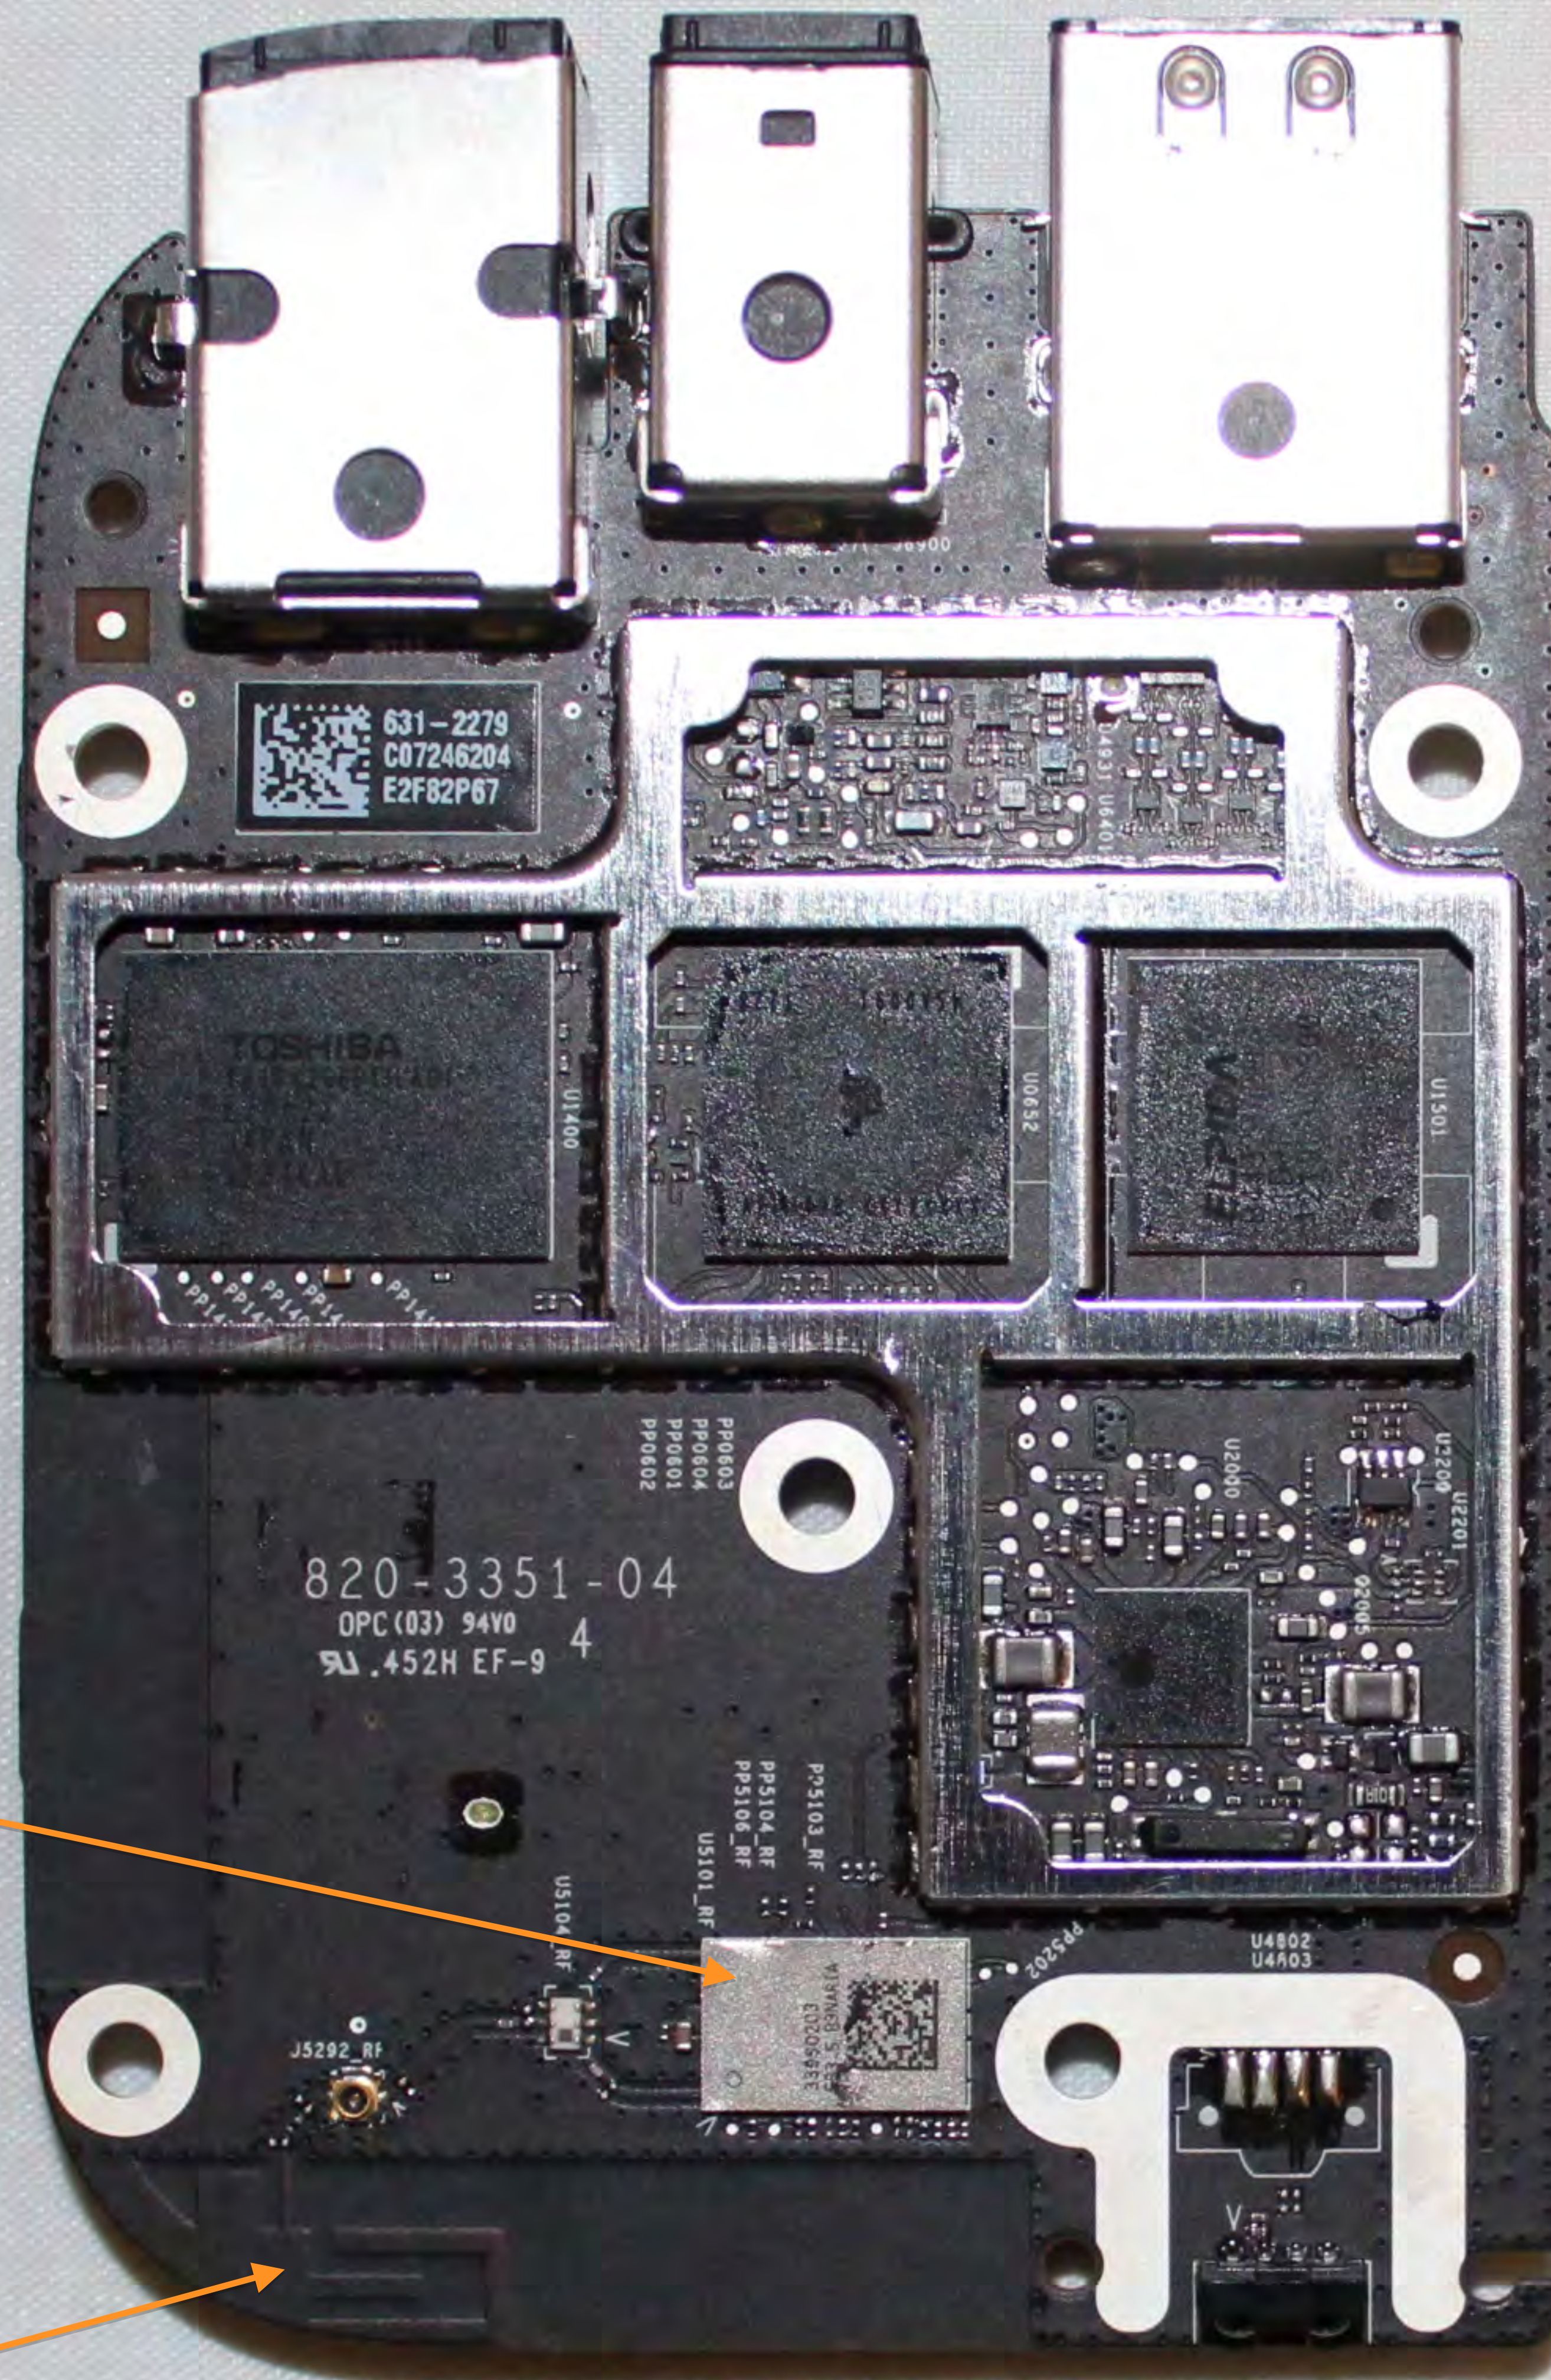

A1469

Back Cover removed

Internal AC/DC Power Supply

Apple Confidential

A1469

Main MLB removed

Apple Confidential

A1469

Main MLB with shield - Front

A1469

Main MLB with shield - Back

A1469

Main MLB without shield - Front

A1469

Main MLB without shield - Back

Wi-Fi/BT Radio module

Wi-Fi/BT Antenna structure

A1469

Internal AC/DC Power Supply - Front

A1469

Internal AC/DC Power Supply - Back