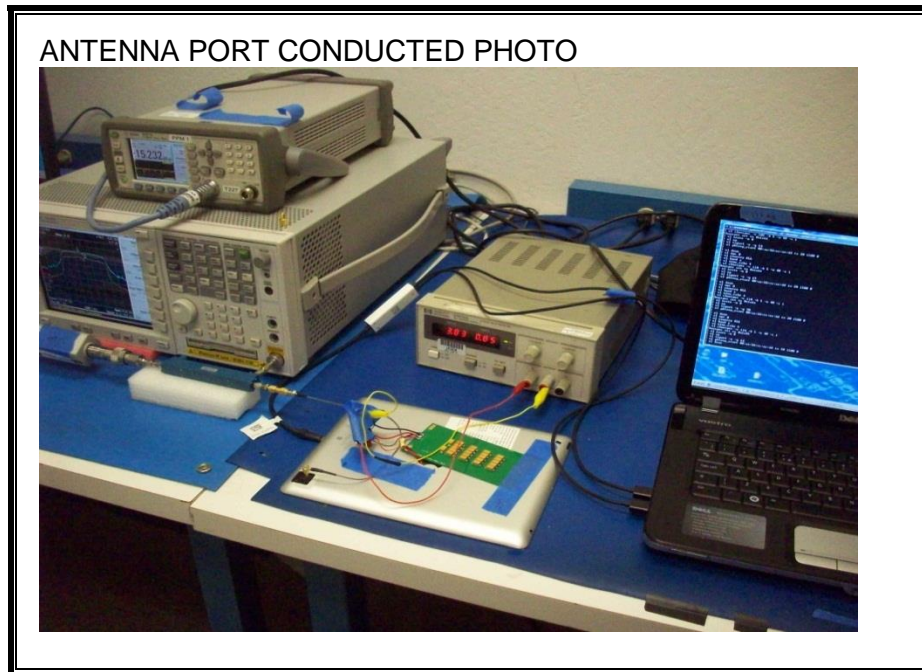

12. SETUP PHOTOS

ANTENNA PORT CONDUCTED RF MEASUREMENT SETUP

RADIATED RF MEASUREMENT SETUP FOR PORTABLE CONFIGURATION

Y-AXIS PHOTO

Z-AXIS PHOTO

POWERLINE CONDUCTEDEMISIONS MEASUREMENT SETUP

DYNAMIC FREQUENCY SELECTION MEASUREMENT SETUP

DFS FRONT PHOTO (CLIENT SETUP)

DFS FRONT PHOTO (CLIENT-TO-CLIENT COMMUNICATIONS SETUP)

END OF REPORT