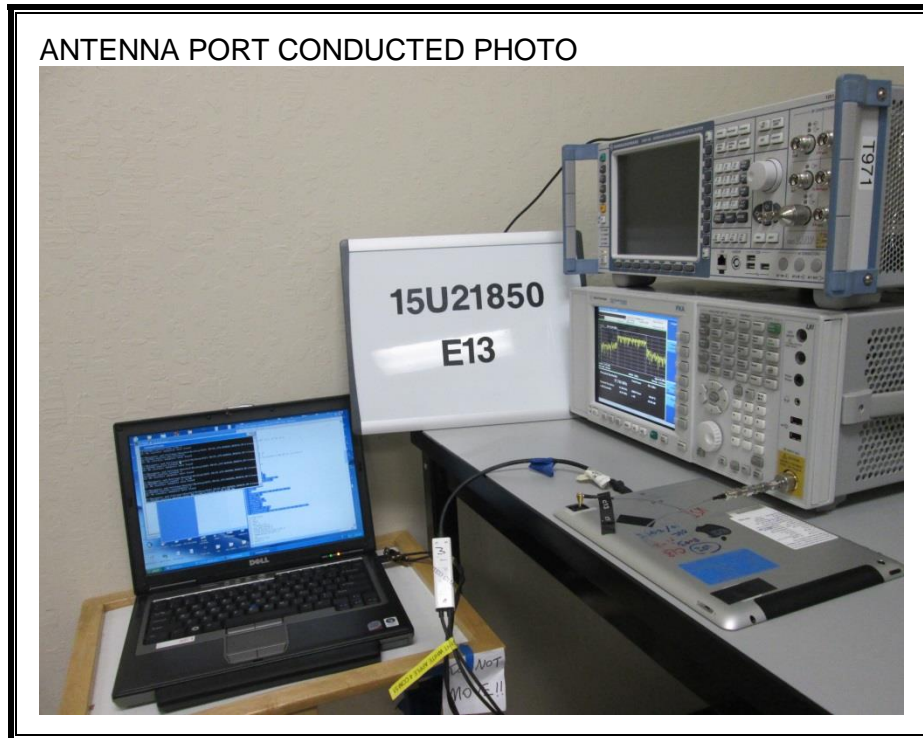

11. SETUP PHOTOS

ANTENNA PORT CONDUCTED RF MEASUREMENT SETUP

RADIATED RF MEASUREMENT SETUP (BELOW 1 GHz)

RADIATED RF MEASUREMENT SETUP FOR PORTABLE CONFIGURATION

Y-AXIS FRONT PHOTO

Y-AXIS BACK PHOTO

POWERLINE CONDUCTED EMISSIONS MEASUREMENT SETUP