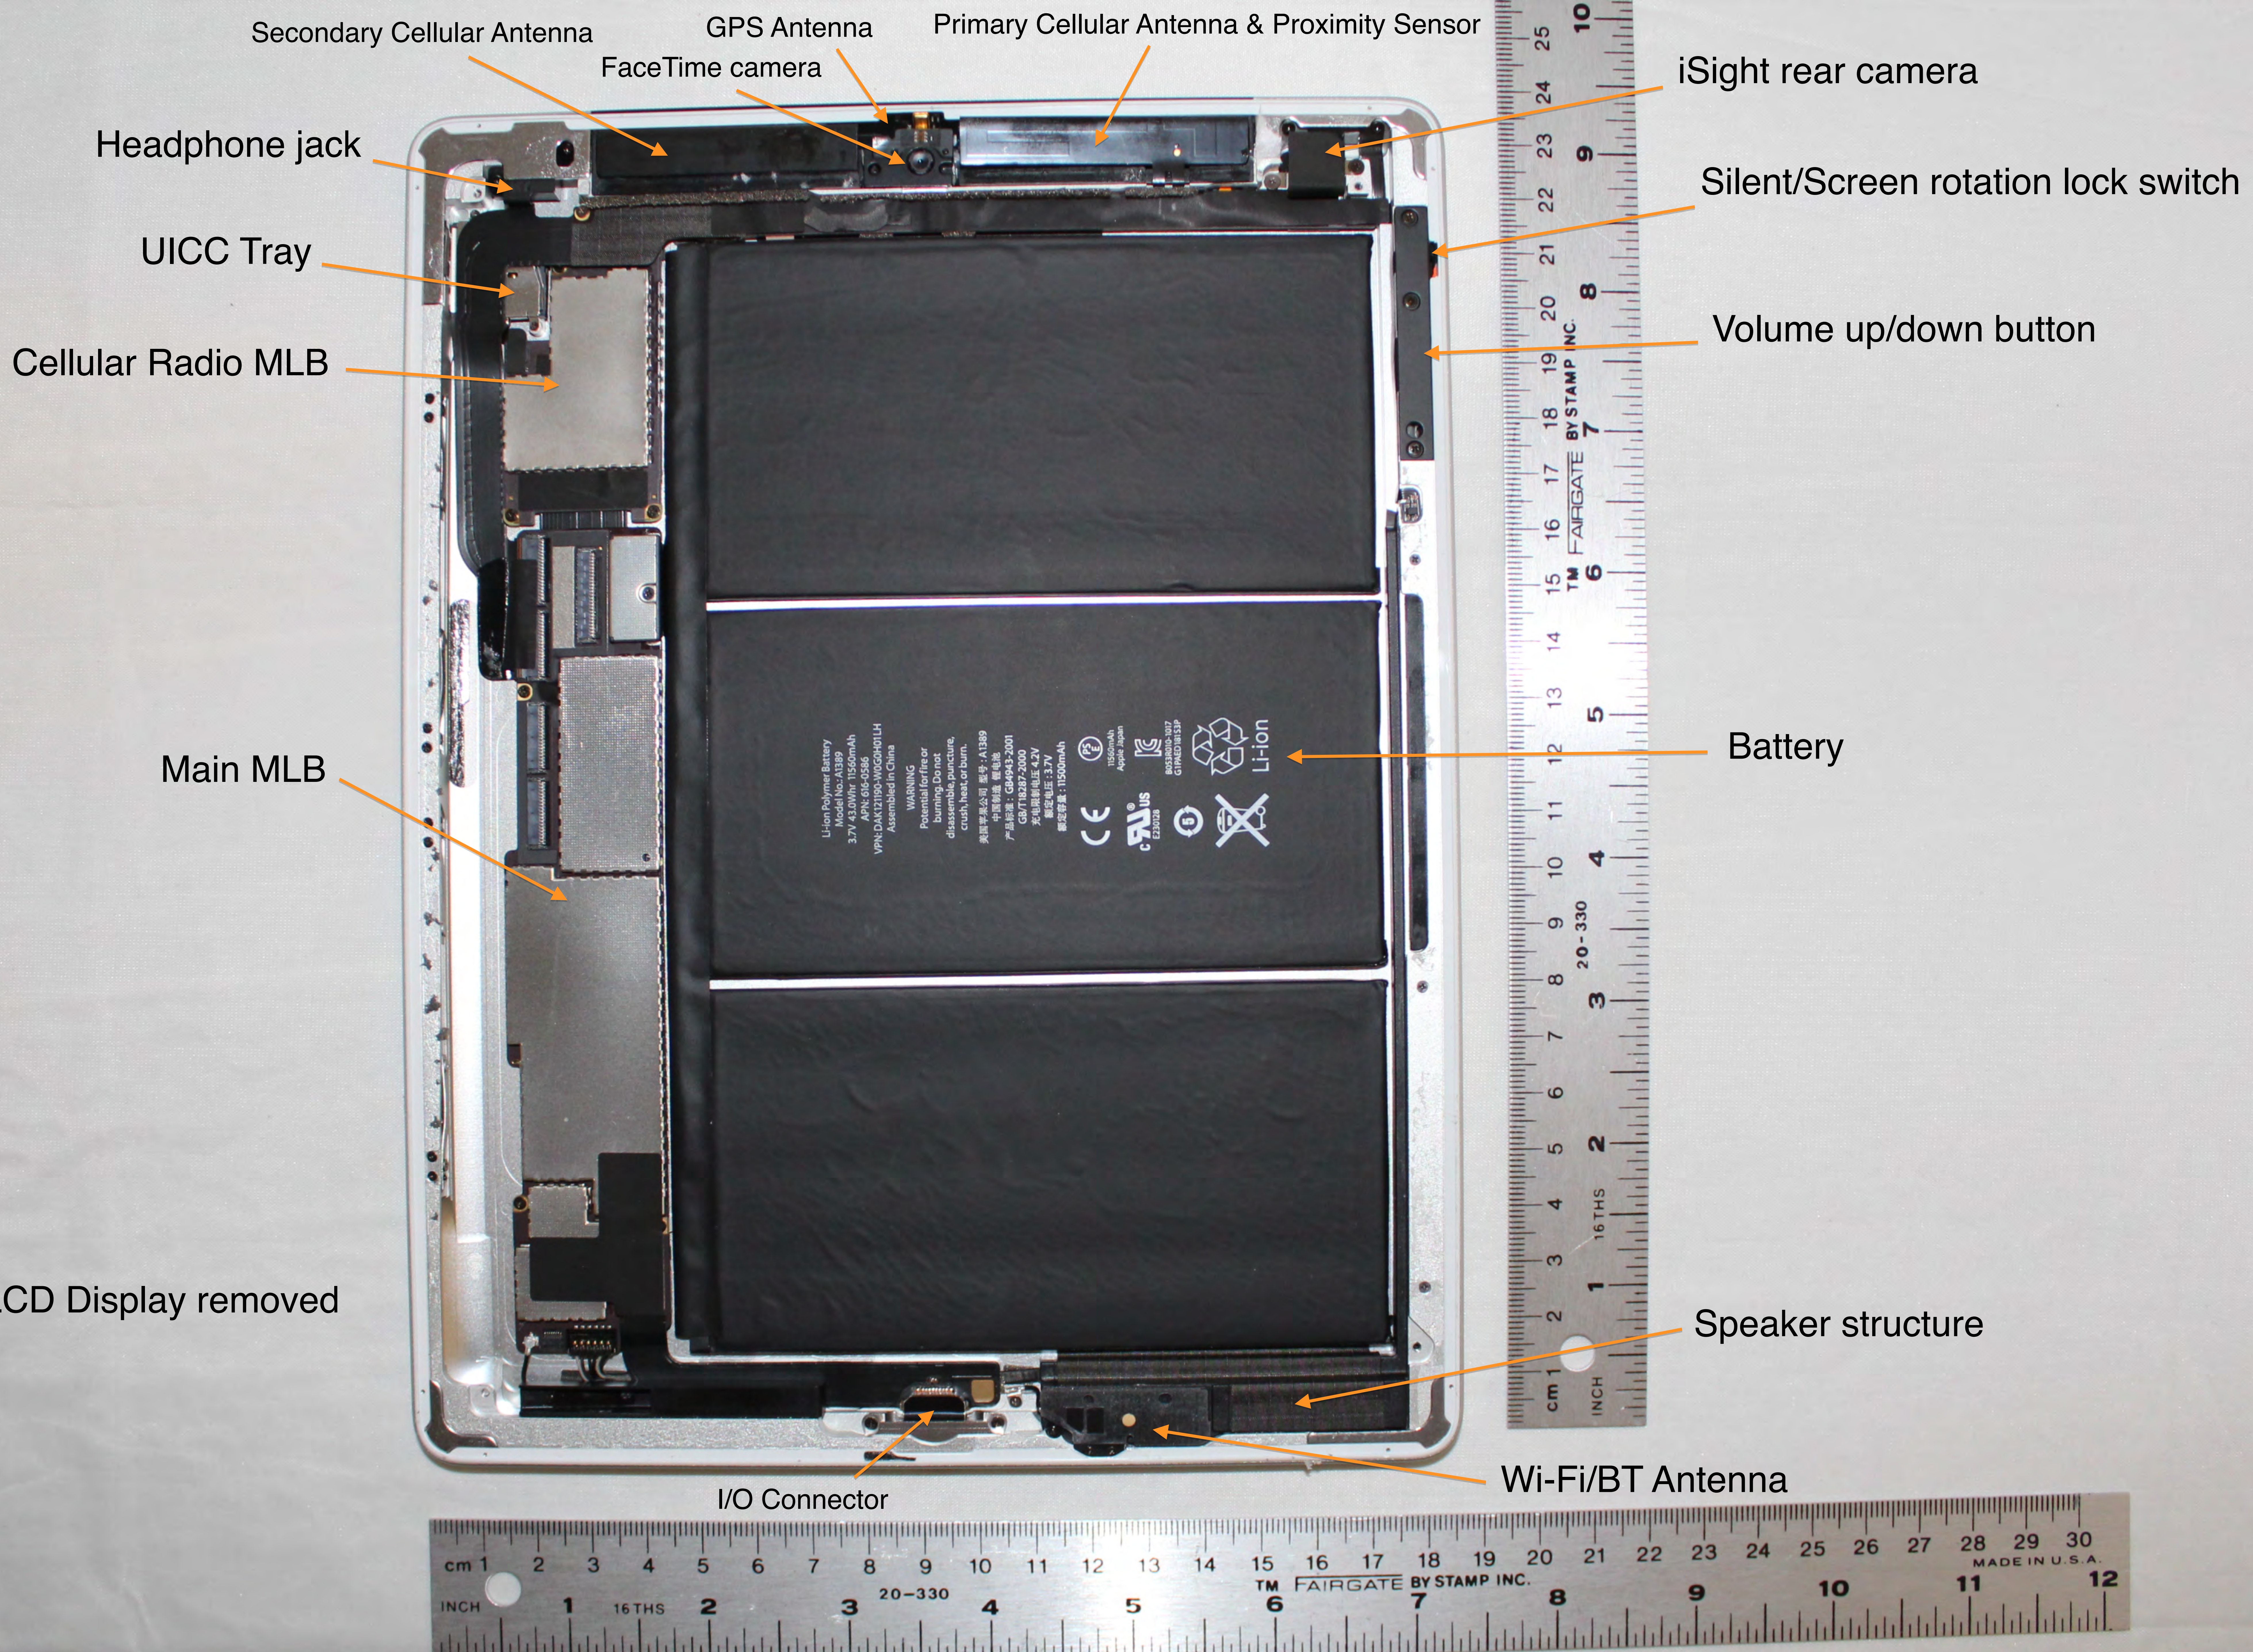

A1460

Touch Panel removed

Home button

Apple Confidential

A1460

Touch Panel - Back

A1460

LCD Display - Front

Apple Confidential

A1460

LCD Display - Back

Apple Confidential

A1460

Apple Confidential

A1460

I/O Connector and flex - Front