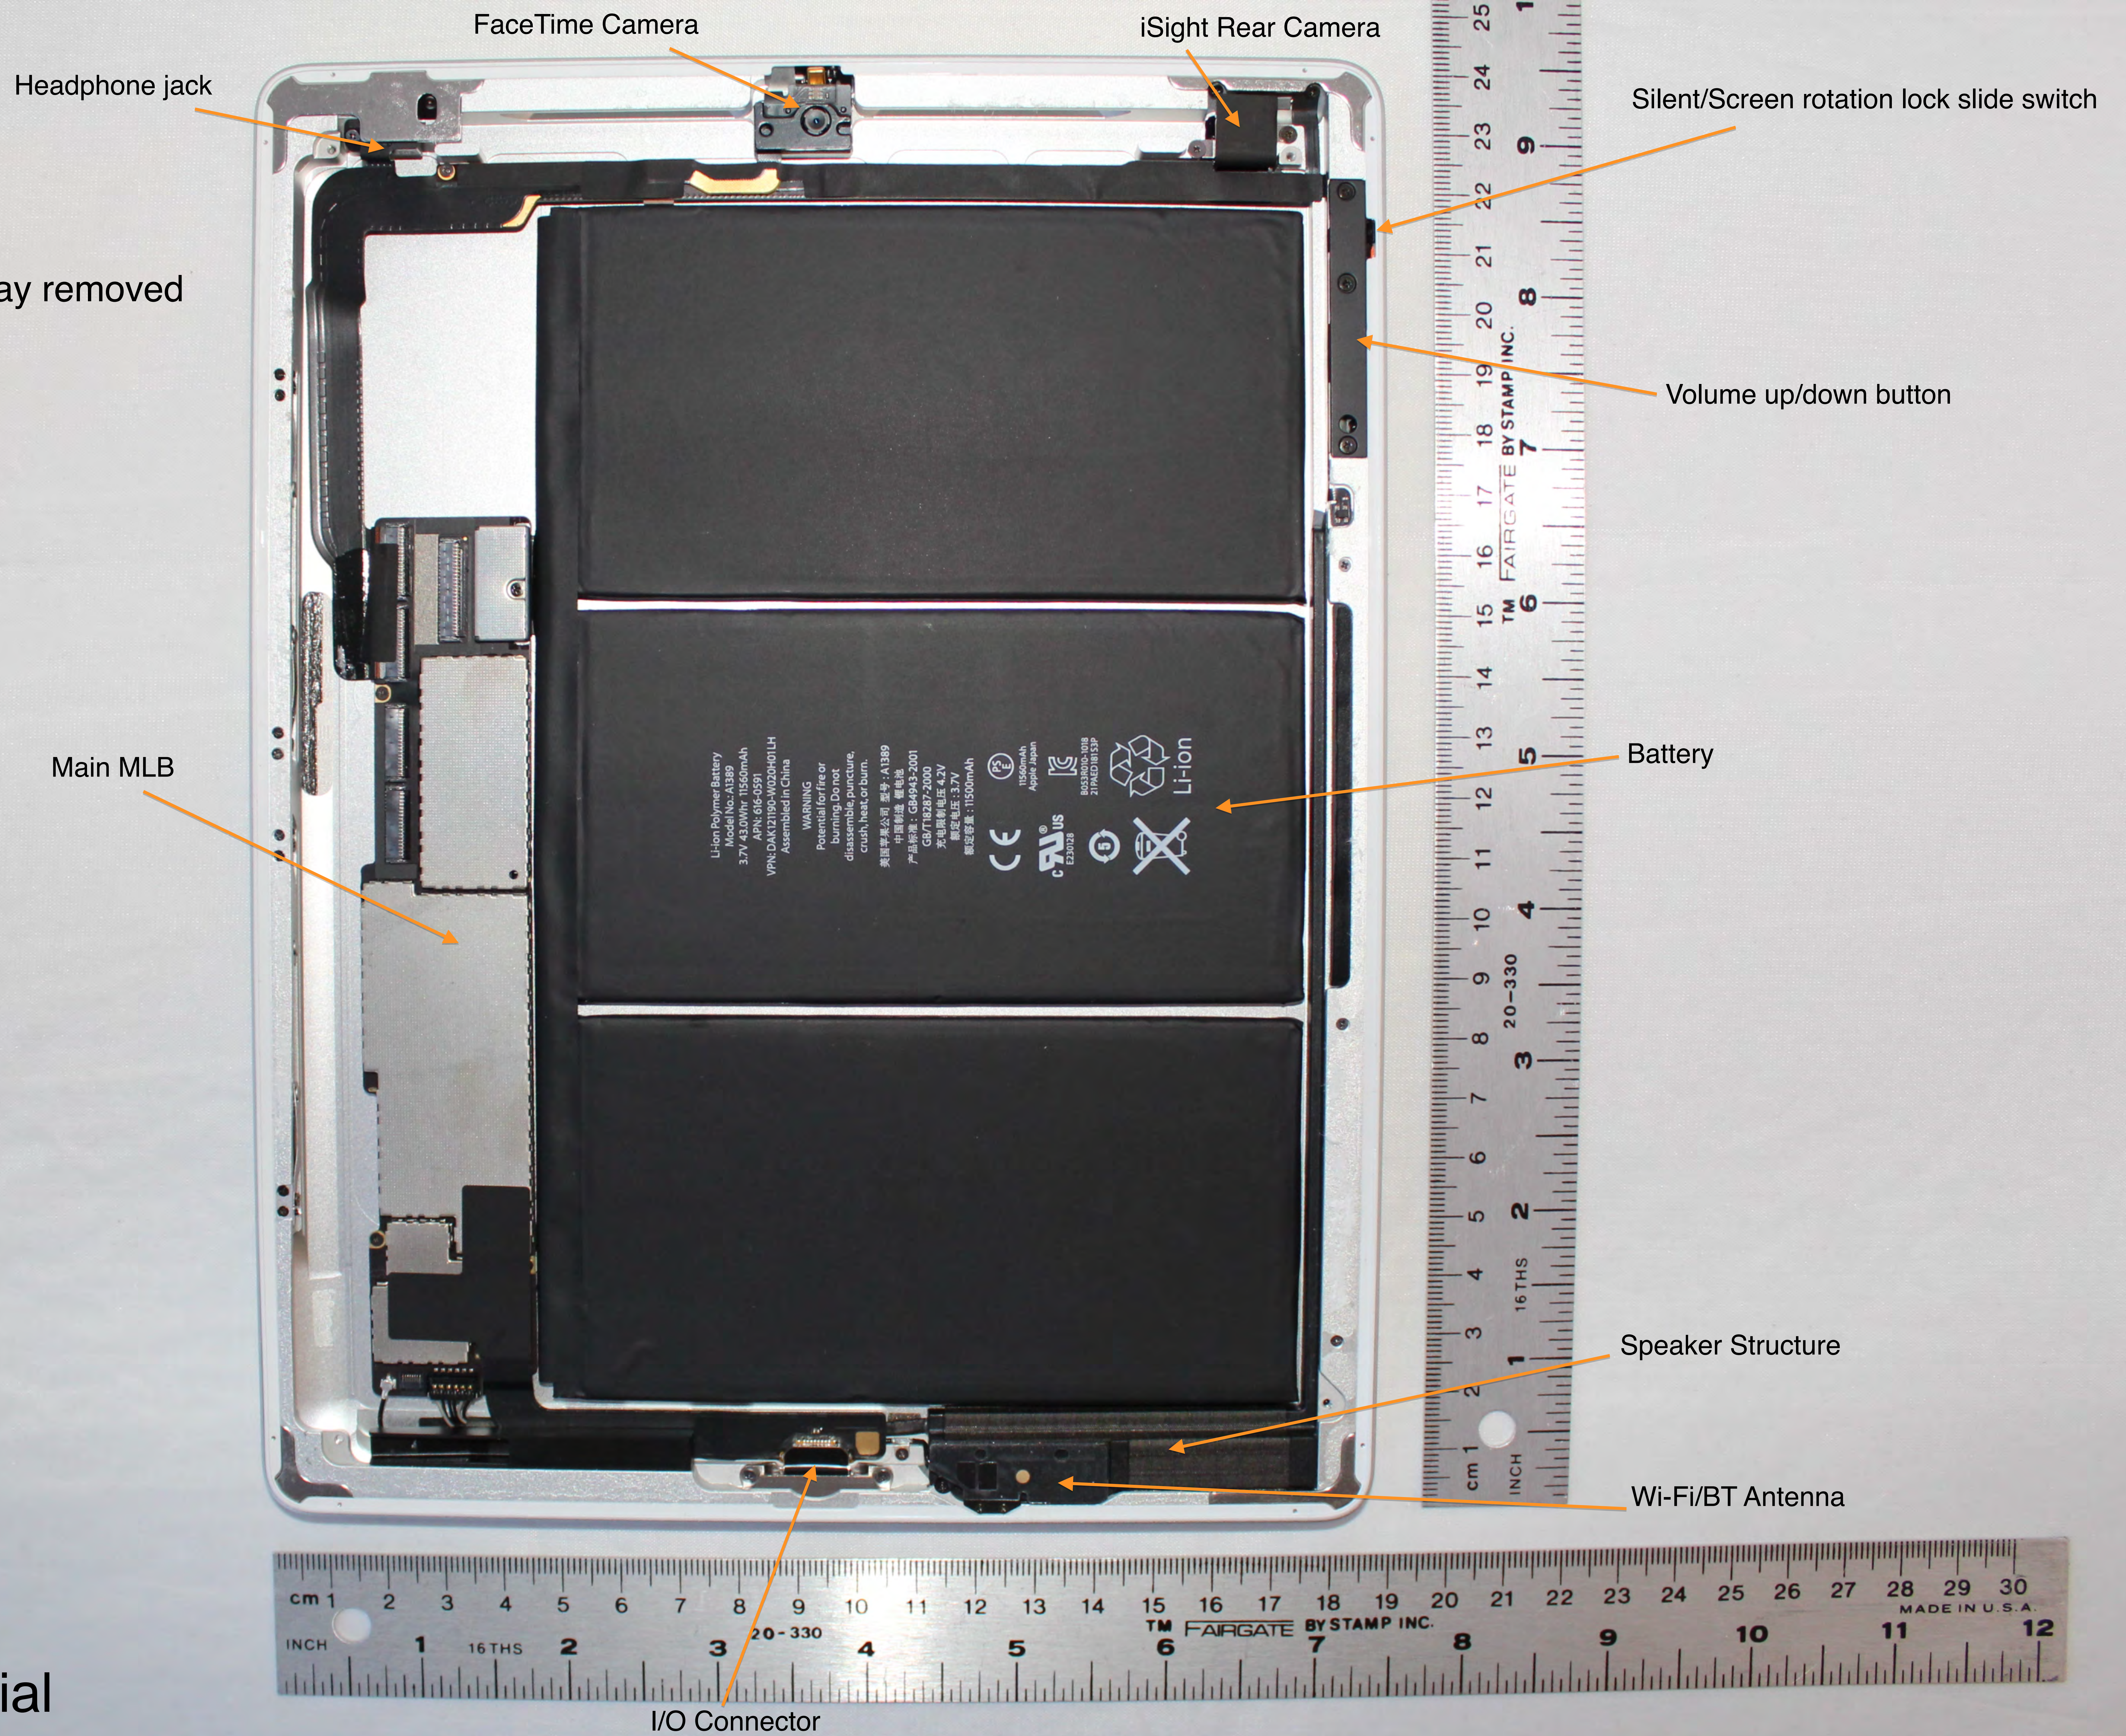

A1458

Touch Panel removed

Home Button

Apple Confidential

A1458

Touch Panel - Back

Apple Confidential

A1458

LCD Display - Front

Apple Confidential

A1458

LCD Display - Back

LJ96-05803D
LTL097QL01-A02
MF28021AE2EET7400

LTL0970L01-A02
600011502H
E164704-R
DLN231601U0F578A5

P7

A1458

Touch Panel, LCD Display removed

Apple Confidential

A1458

I/O Connector and flex - Front