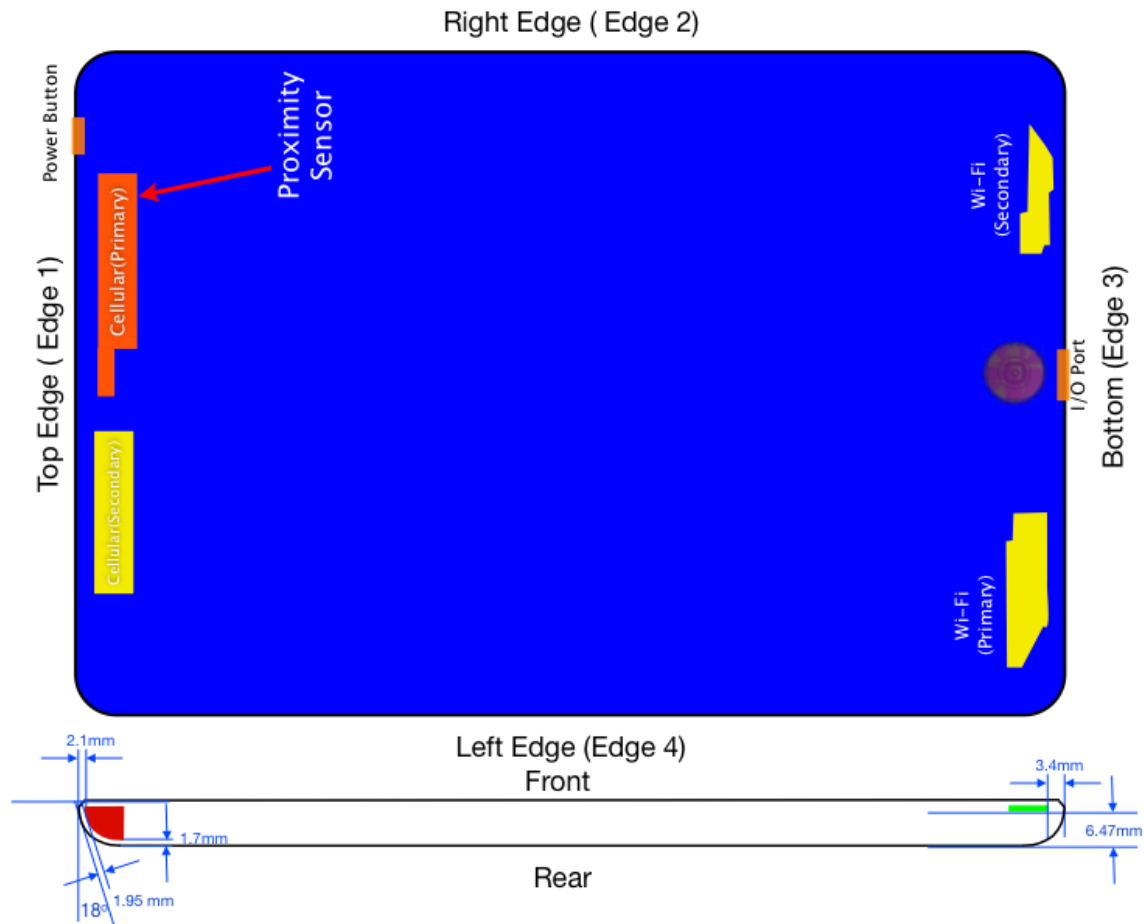

17. External Photos

Front View of the DUT

Rear View of the DUT

18. Antenna Locations & Separation Distances

Separation Distances (mm)	Cellular (Primary)	Cellular (Secondary)	Wi-Fi (Primary)	Wi-Fi (Secondary)
Cellular (Primary)		5.2	181.2	176.1
Cellular (Secondary)			173.3	185.9
Wi-Fi (Primary)				52.3
Wi-Fi (Secondary)				
Top-Edge (Edge 1)	2.1	2.1	181.3	191.1
Right-Edge (Edge 2)	24.8	75.9	93.5	14.4
Bottom-Edge (Edge 3)	185.1	185.1	3.4	3.4
Left-Edge (Edge 4)	64.1	24.8	9.8	93.5
Rear Surface	1.7	1.7	6.47	6.47

19. Setup Photos

Rear

Rear with 14mm distance

Edge 1

Edge 1 with 14mm distance

Edge 2

Edge 3

Edge 4

Edge 1 and Edge 2 Tilt 40 deg

Edge 2 Tilt 35 deg

END OF REPORT