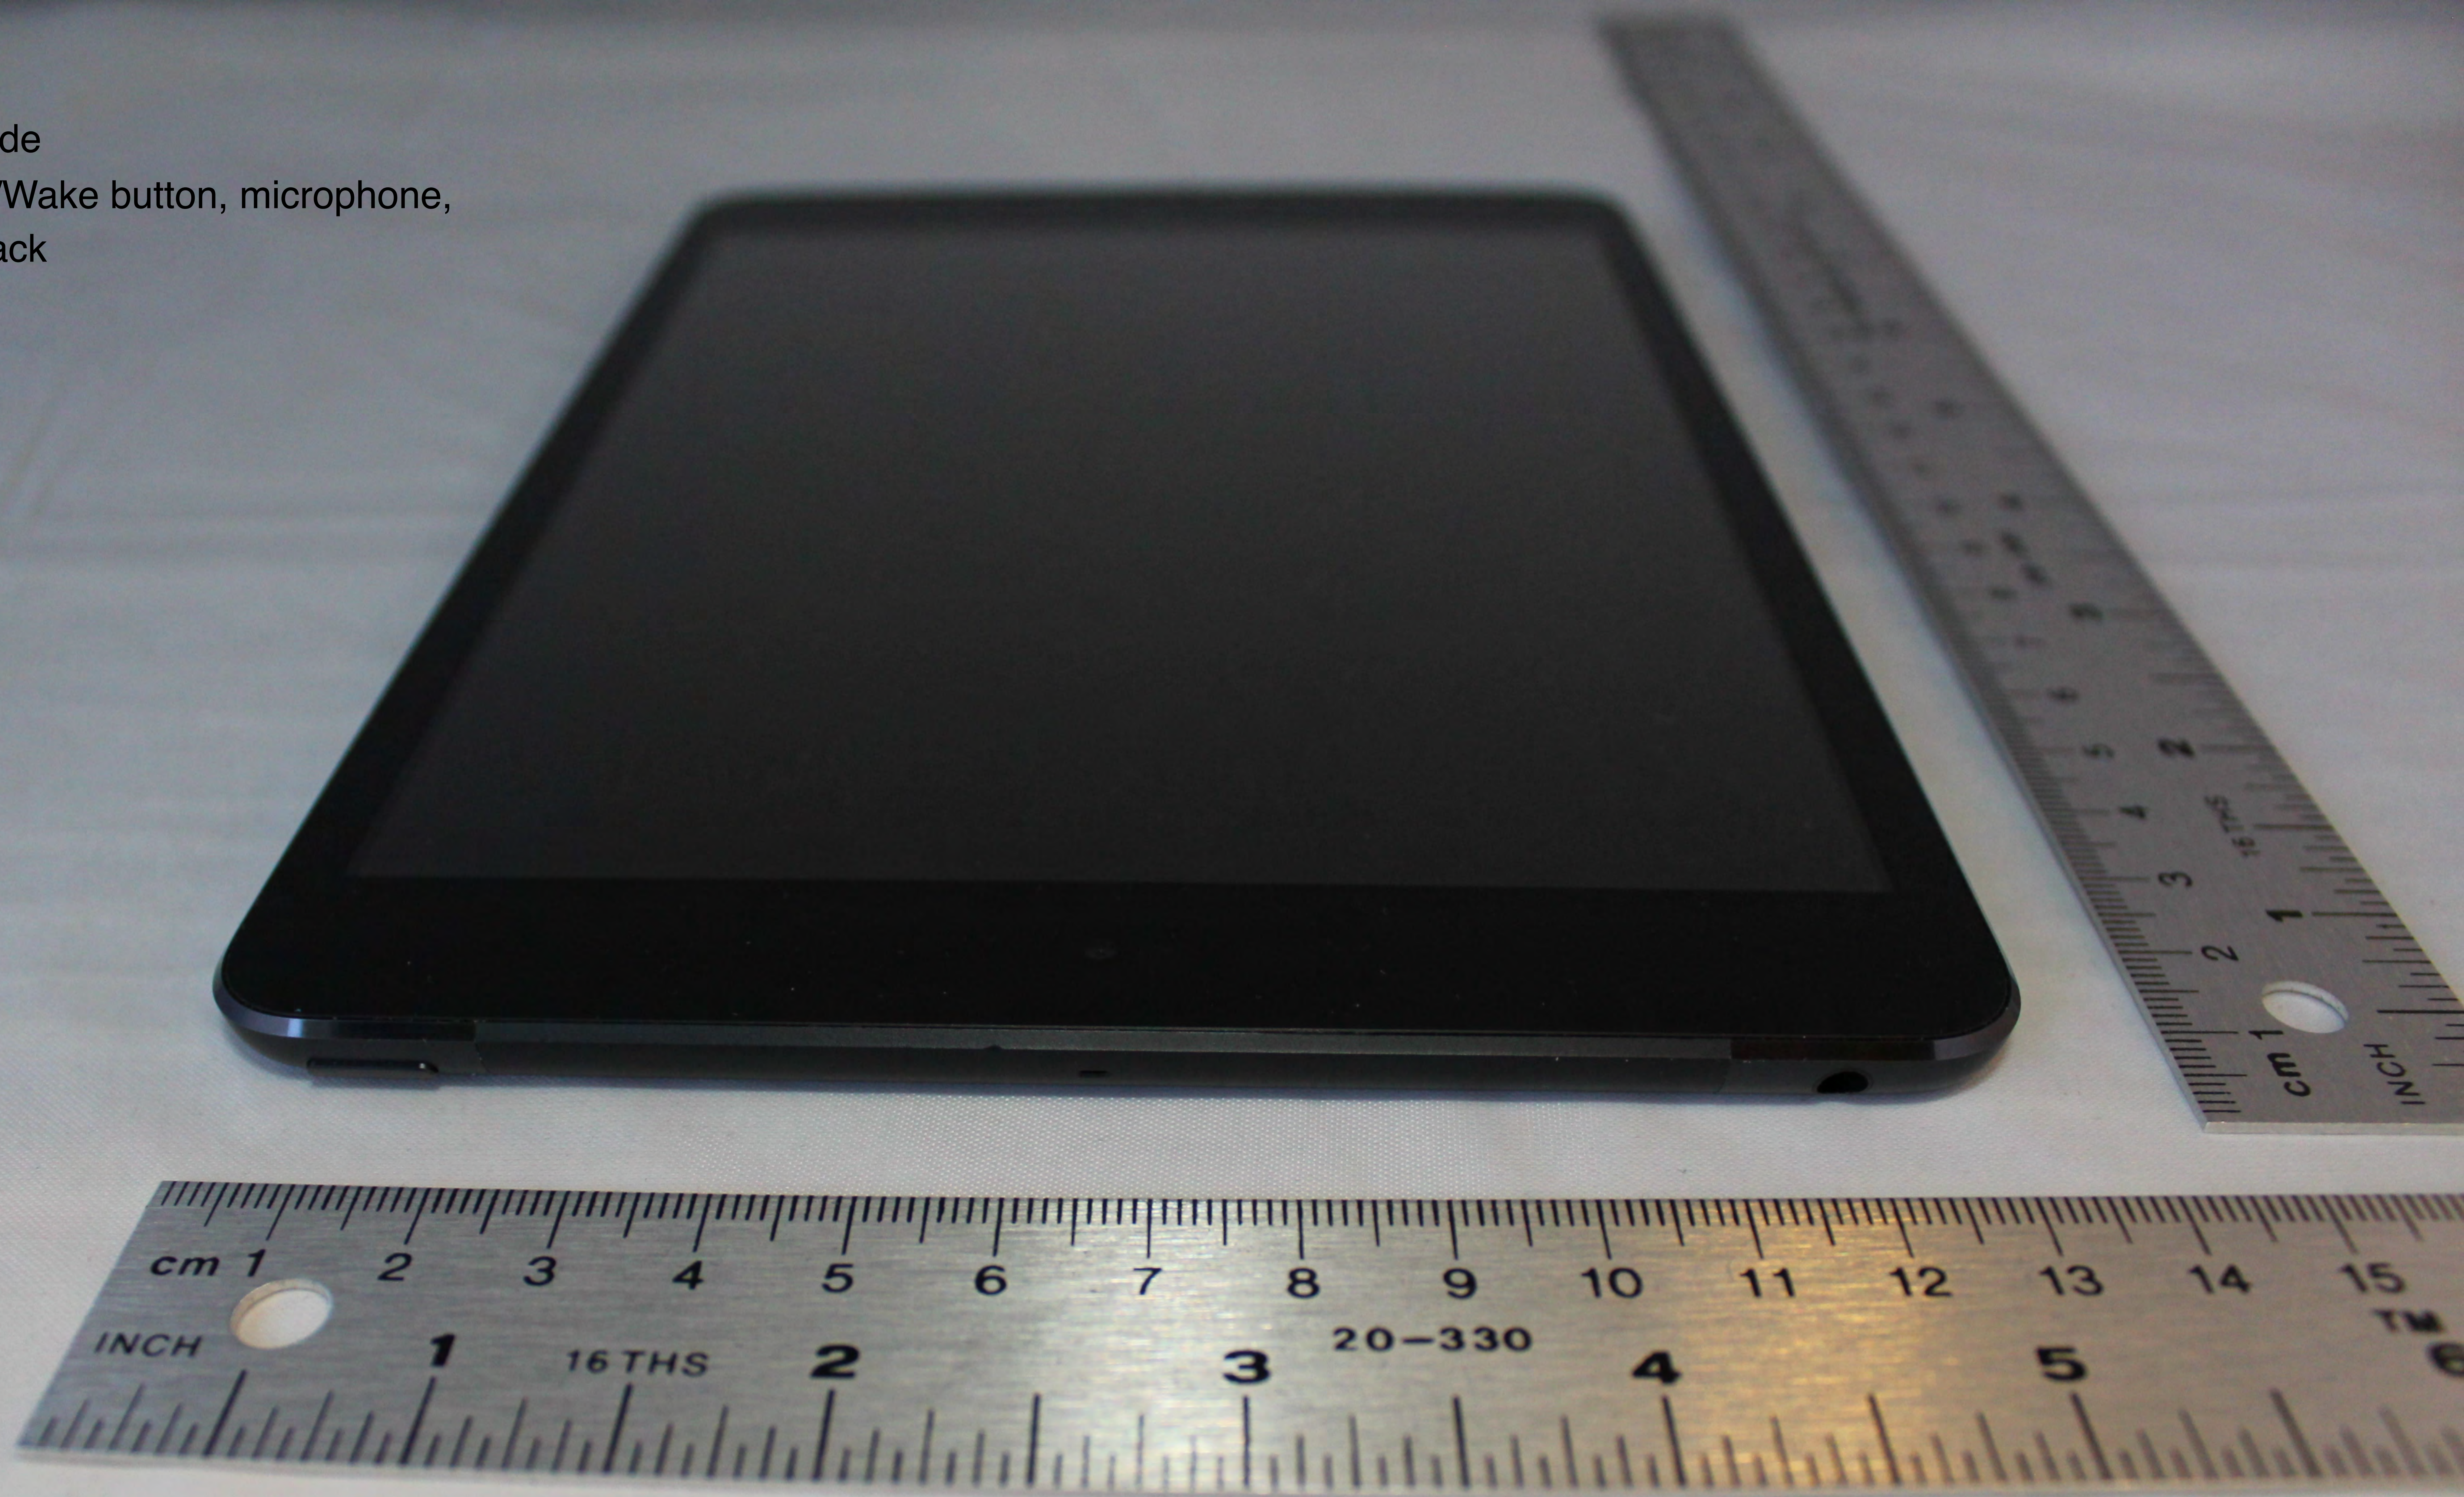

A1455

Front

Home button, FaceTime camera

A1455

Front - Right side

Silent/Screen rotation lock switch, volume up/down button, UICC tray

A1455

Front - Top side

Power/Sleep/Wake button, microphone,
headphone jack

A1455

Front - Left side

Apple Confidential

A1455

Front - Bottom side

Speaker, Lightning I/O connector

A1455

Back

iSight camera, Regulatory label

Apple Confidential

A1455

Back

Silent/Screen rotation lock switch, volume up/down button, UICC tray