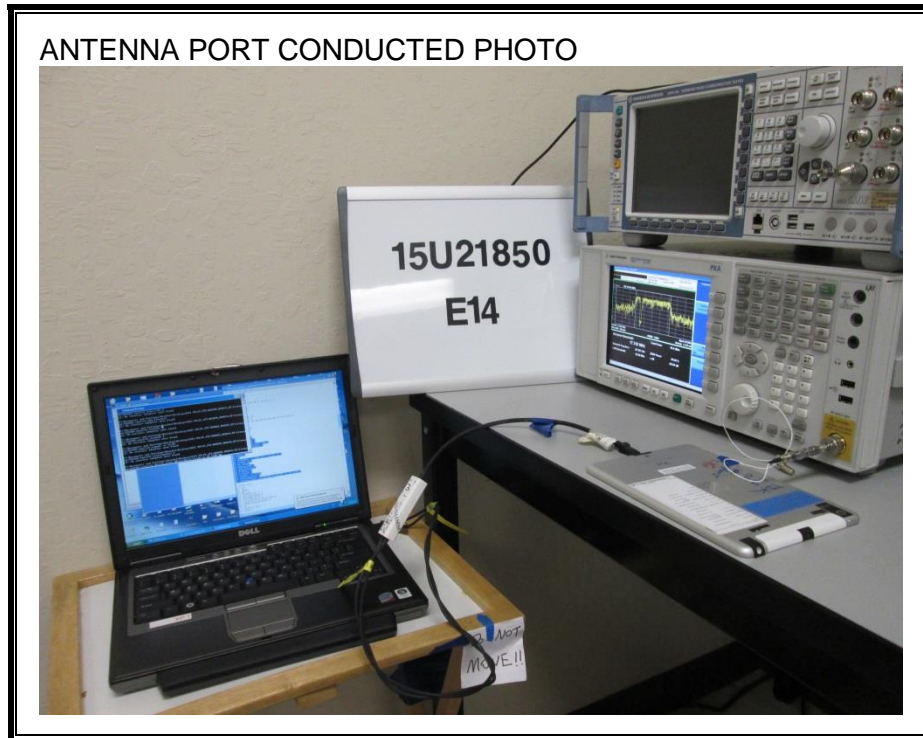

11. SETUP PHOTOS

ANTENNA PORT CONDUCTED RF MEASUREMENT SETUP

RADIATED RF MEASUREMENT SETUP (BELOW 1 GHz)

RADIATED RF MEASUREMENT SETUP FOR PORTABLE CONFIGURATION

Y-AXIS FRONT PHOTO

Y-AXIS BACK PHOTO

POWERLINE CONDUCTED EMISSIONS MEASUREMENT SETUP