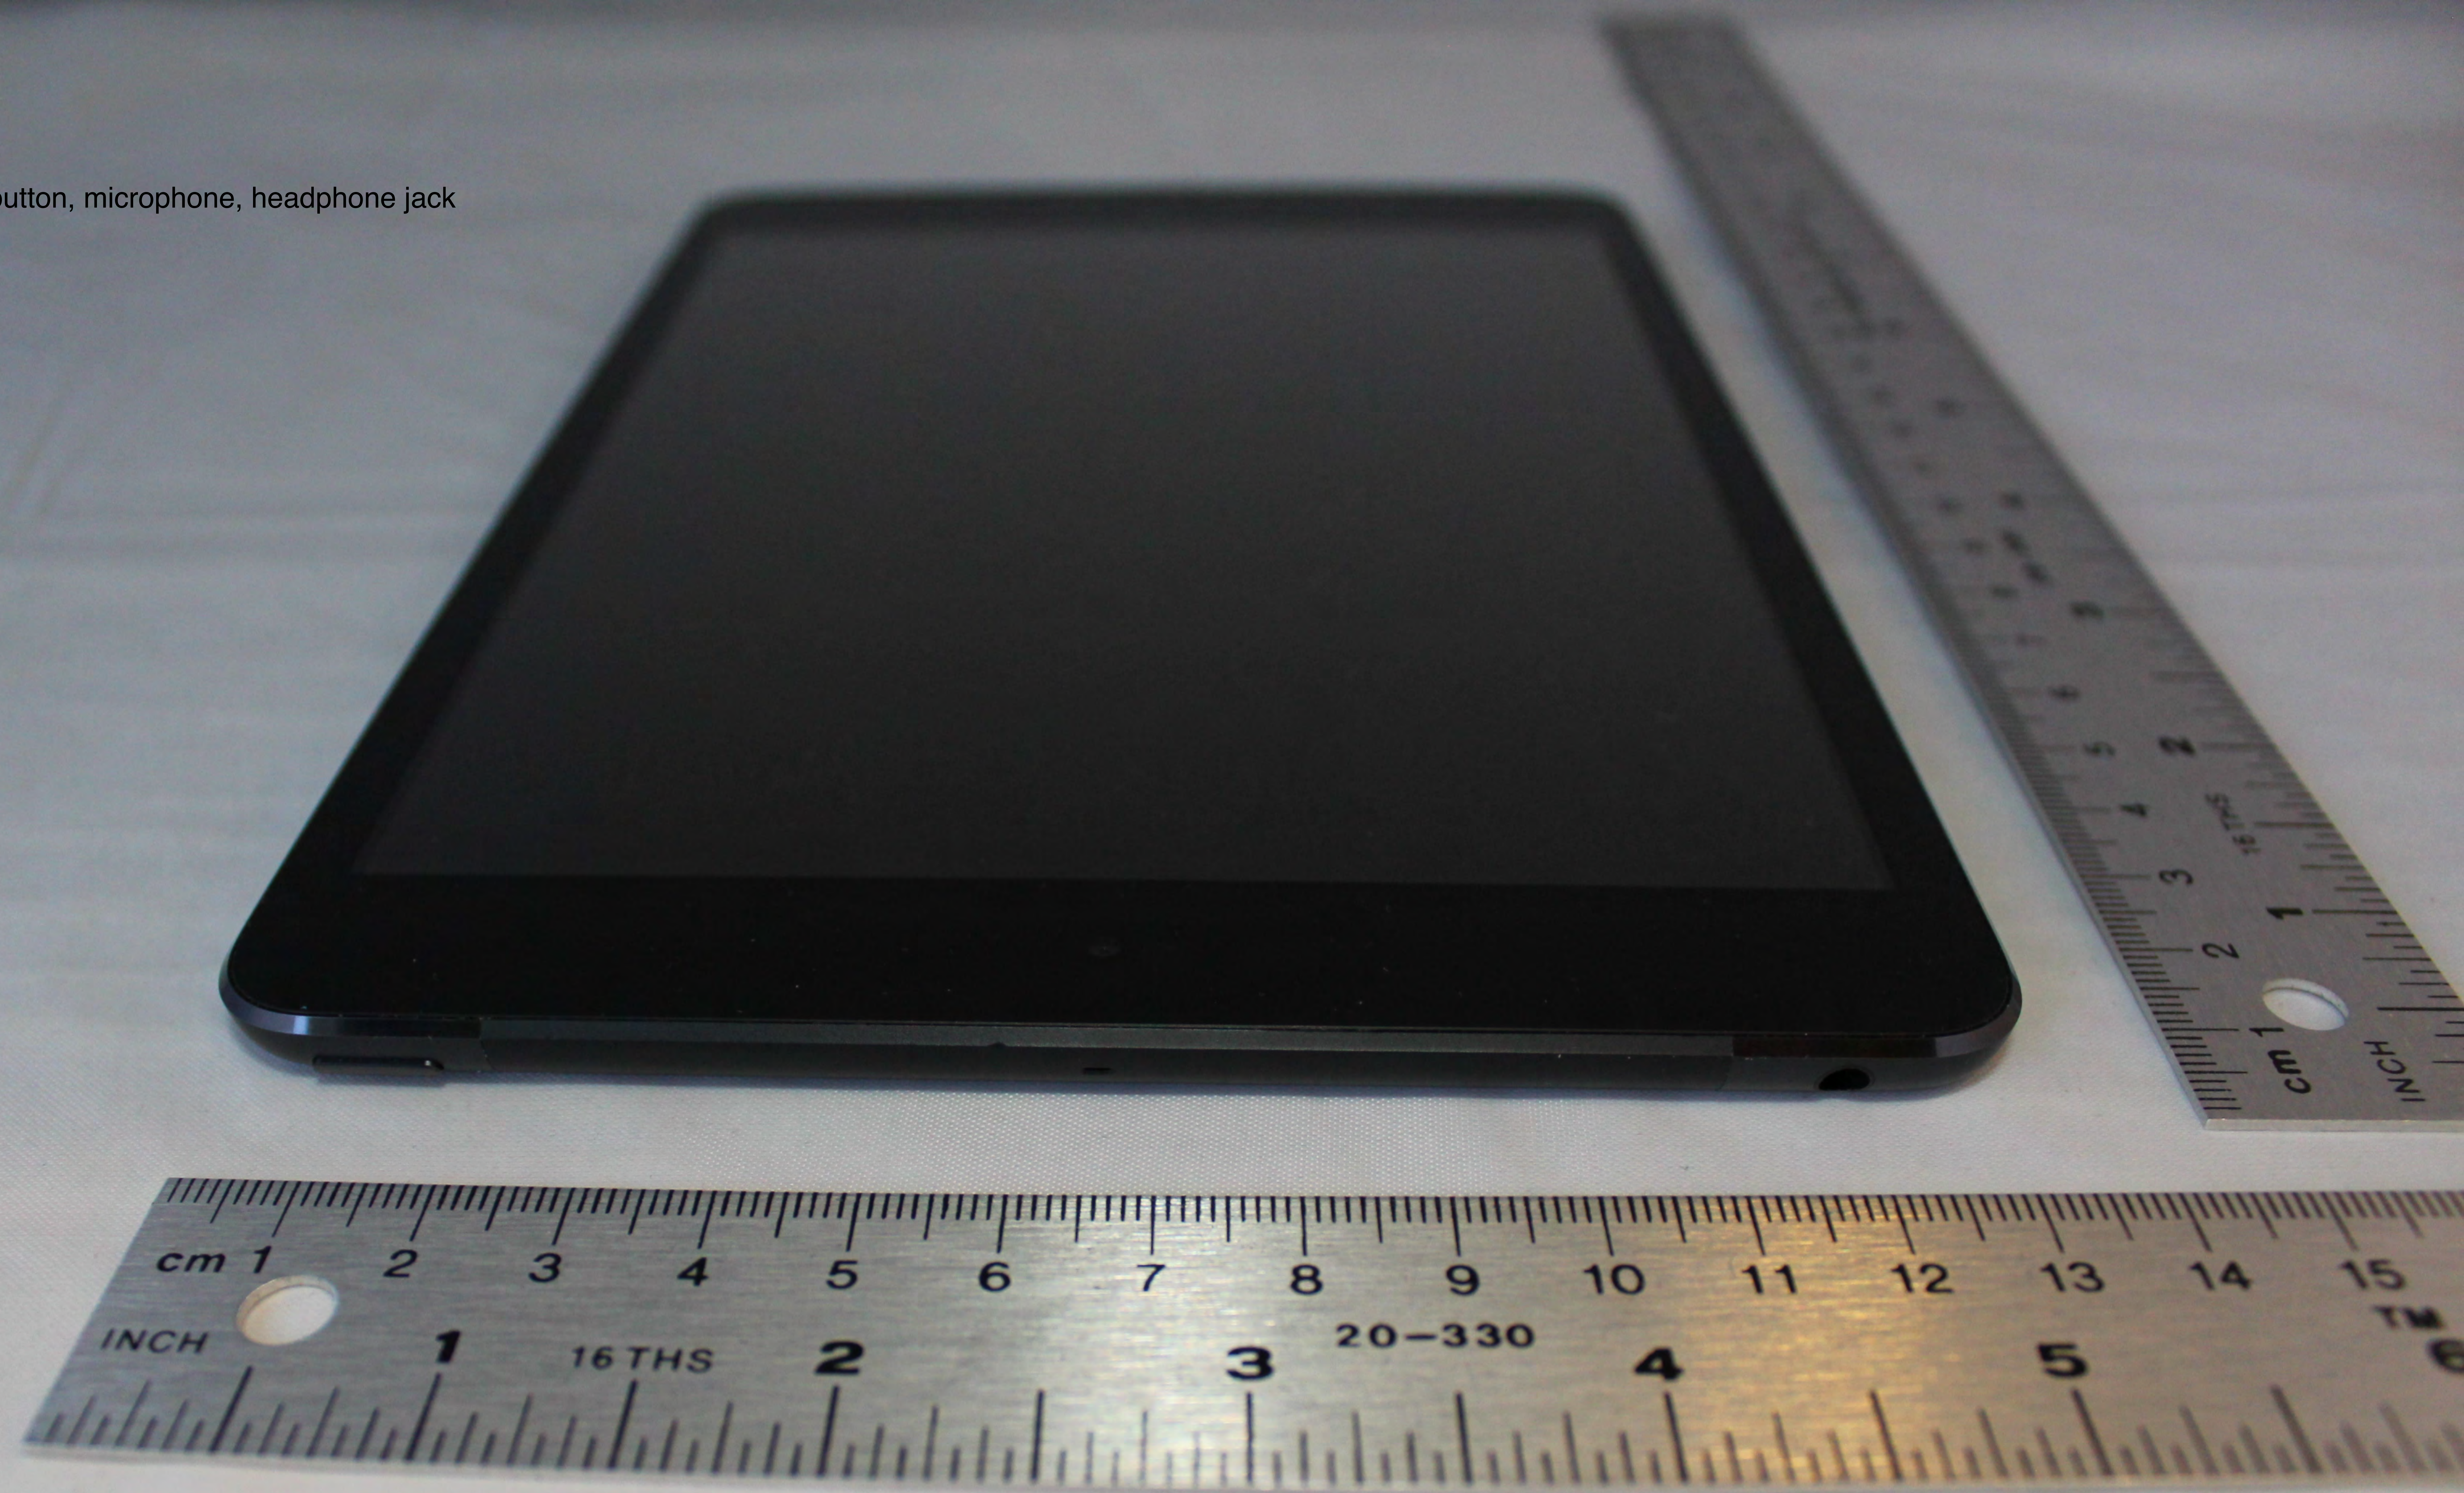

A1454

Front
Home button, FaceTime camera

Apple Confidential

A1454

Front - Right side
Silent/Screen rotation lock switch, volume up/down button, UICC tray

A1454

Front - Top side
Power/Sleep/Wake button, microphone, headphone jack

A1454

Front - Left side

A1454

Front - Bottom side
Speaker, I/O connector

A1454

Back

iSight rear camera, Regulatory label

Apple Confidential

A1454

Back

Silent/Screen rotation lock whitch, Volume up/down button, UICC tray