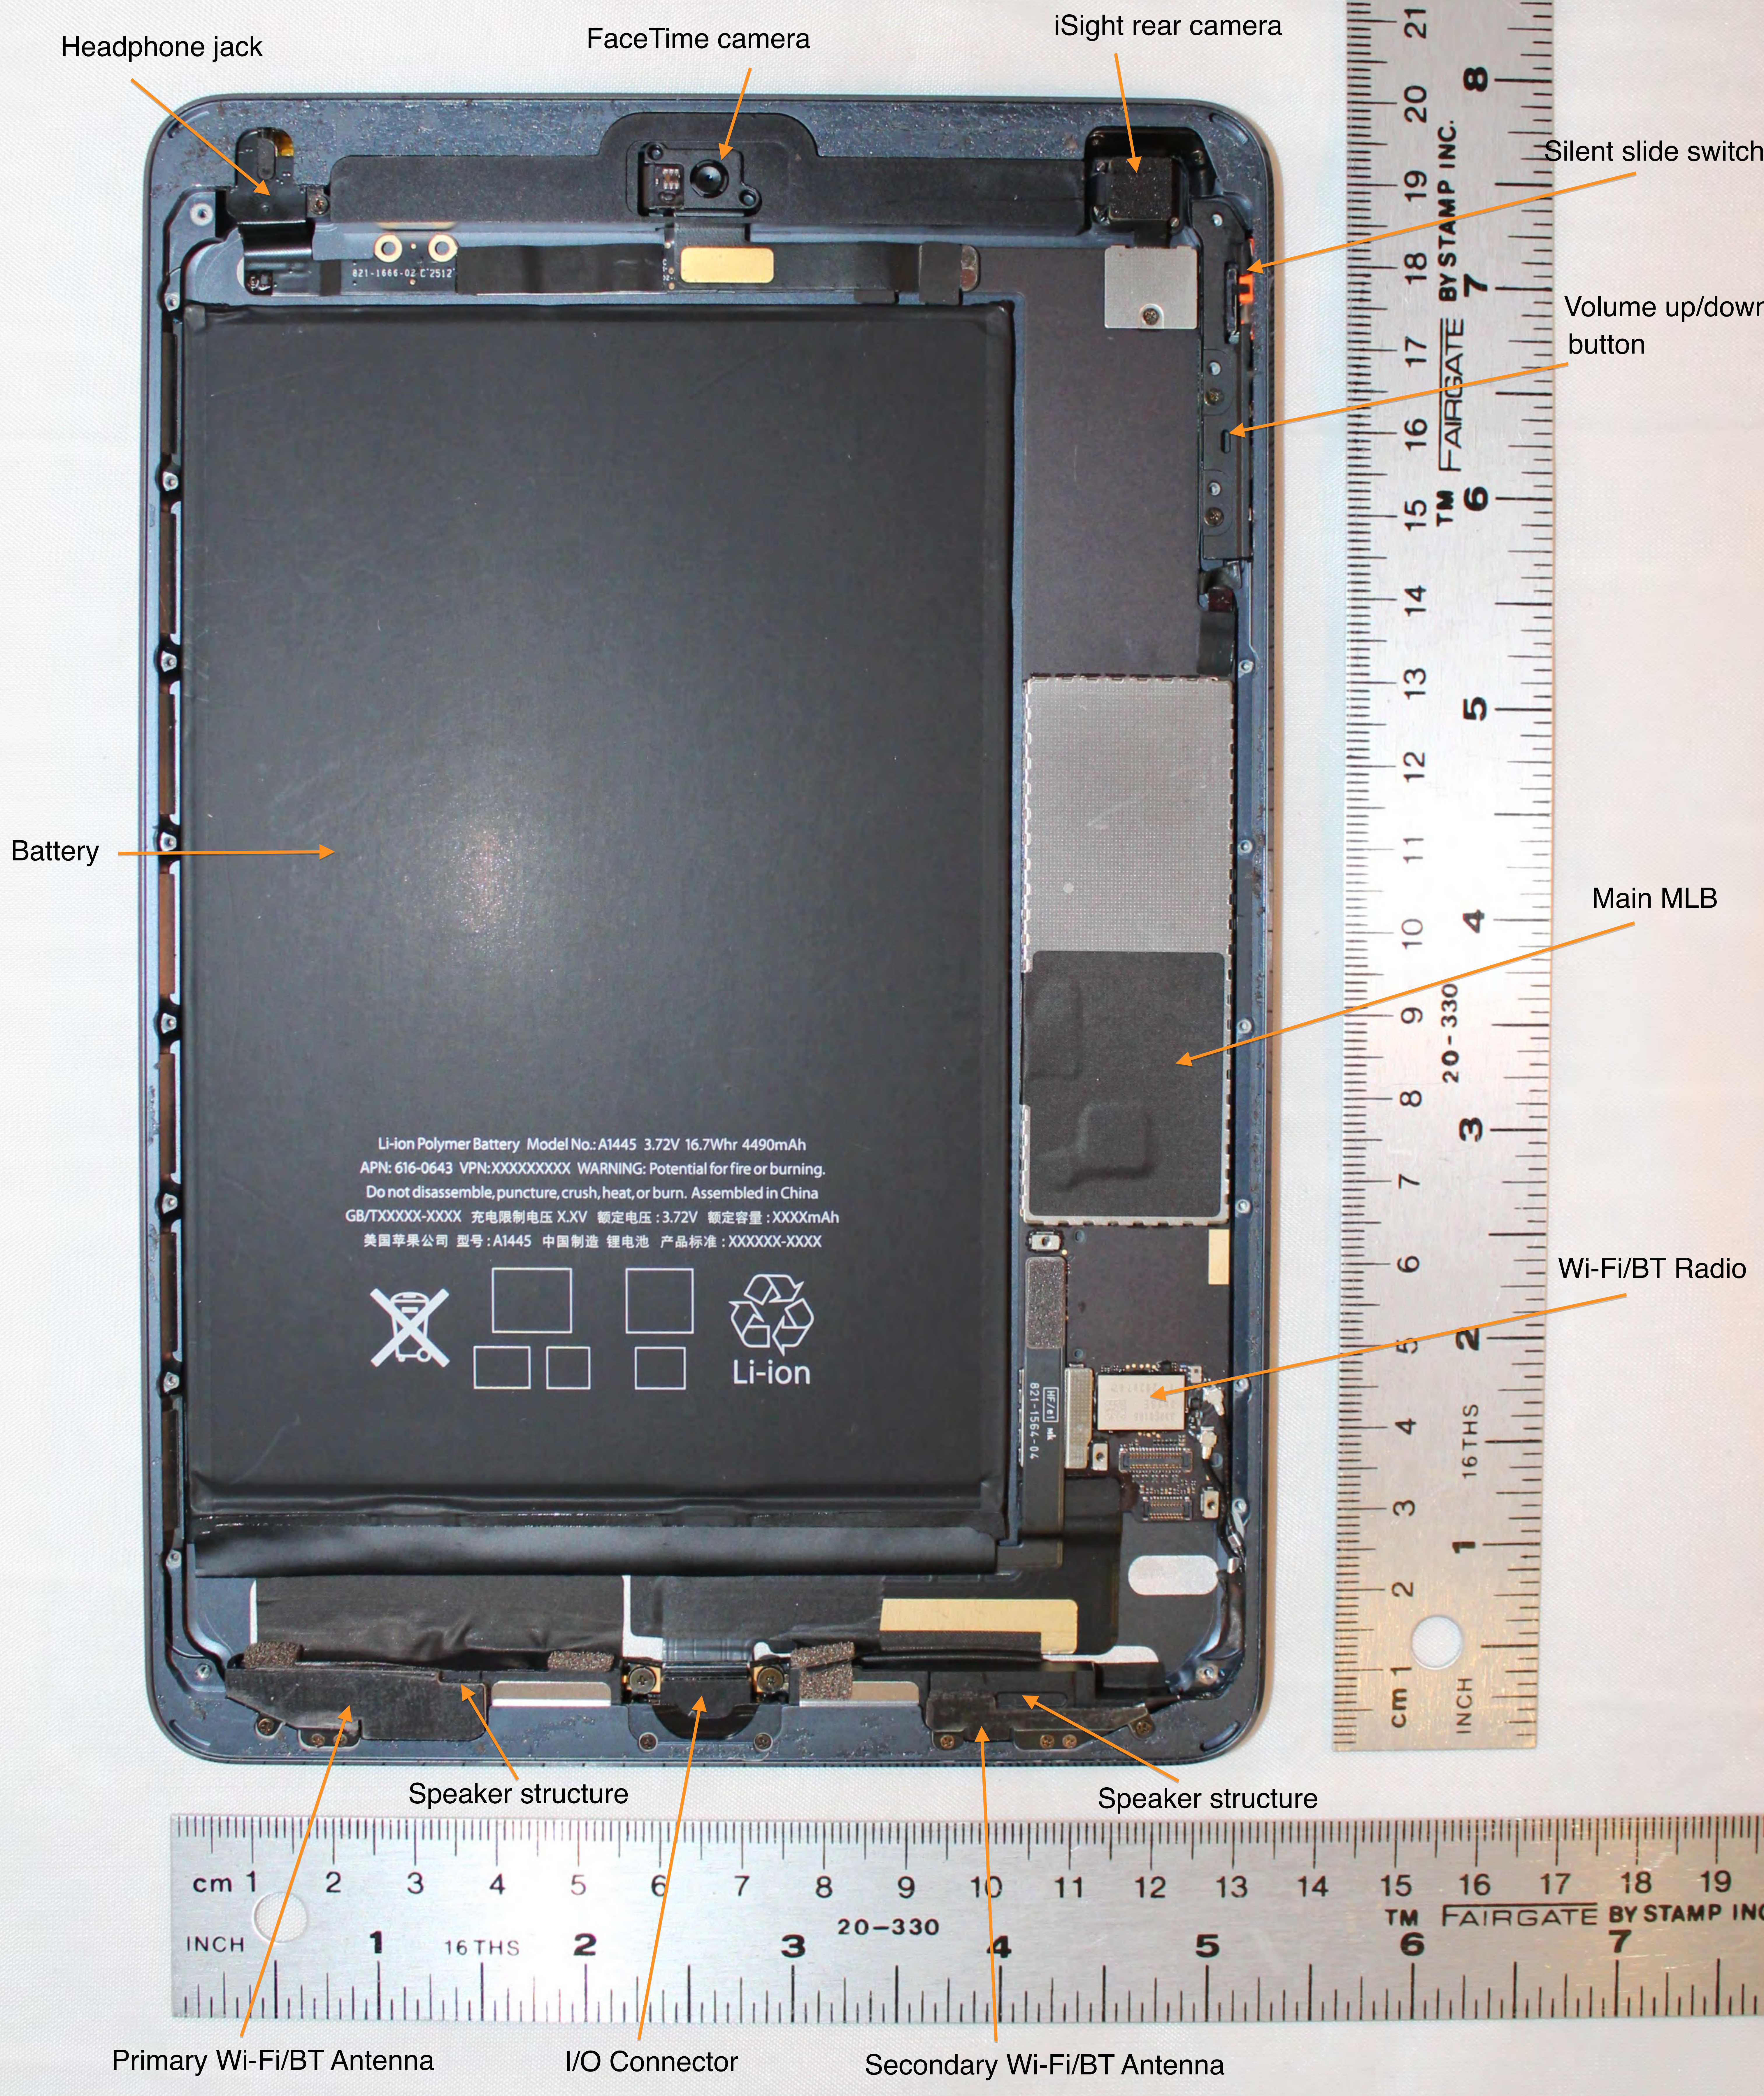

A1432

Cover shield removed

Apple Confidential

A1432

Primary Wi-Fi/BT Antenna - Front

A1432

Primary Wi-Fi/BT Antenna - Back

A1432

Secondary Wi-Fi/BT Antenna - Front

A1432

Secondary Wi-Fi/BT Antenna - Back