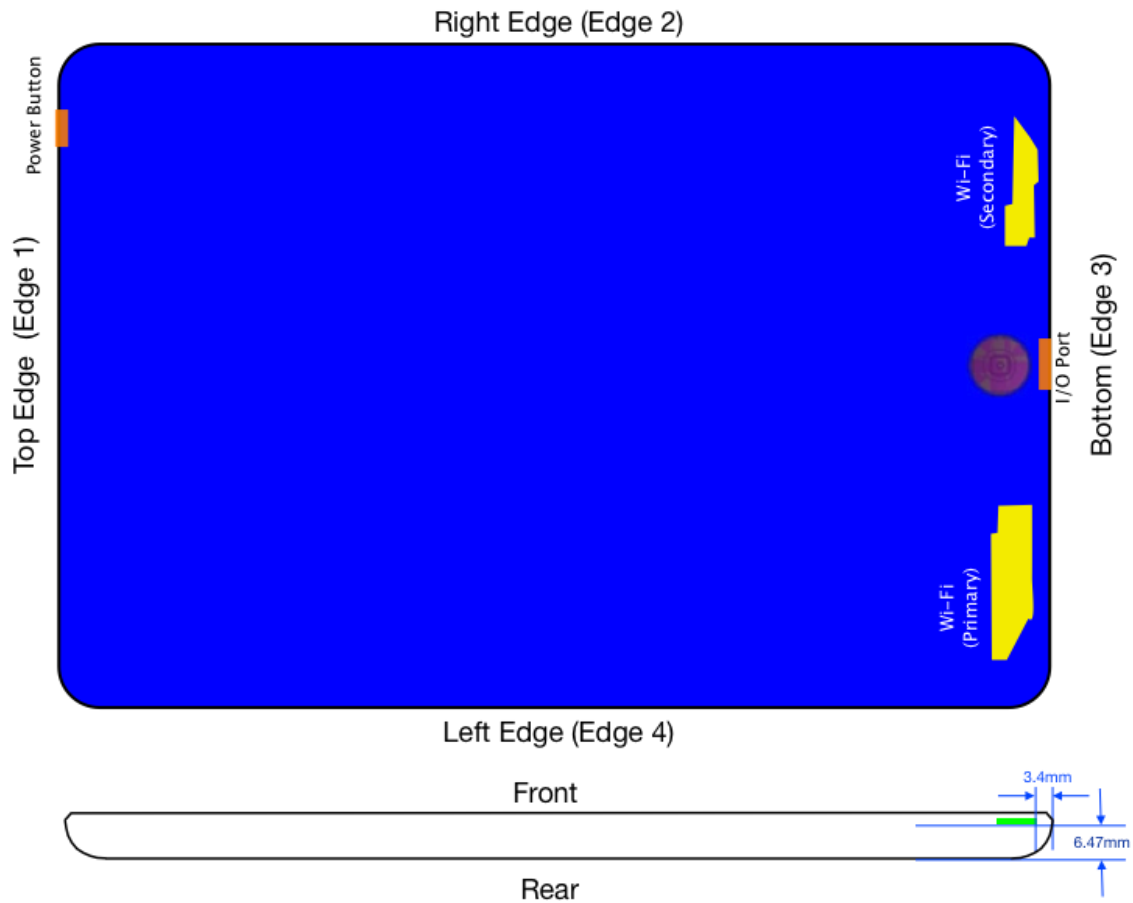

16. External Photos

Front View of the DUT

Rear View of the DUT

17. Antenna Locations & Separation Distances

Separation Distances (mm)	Wi-Fi (Primary)	Wi-Fi (Secondary)
Wi-Fi (Primary)		52.3
Wi-Fi (Secondary)		
Top-Edge (Edge 1)	181.3	191.1
Right-Edge (Edge 2)	93.5	14.4
Bottom-Edge (Edge 3)	3.4	3.4
Left-Edge (Edge 4)	9.8	93.5
Rear Surface	6.47	6.47

18. Setup Photos

Rear

Edge 2

Edge 3

Edge 4

END OF REPORT