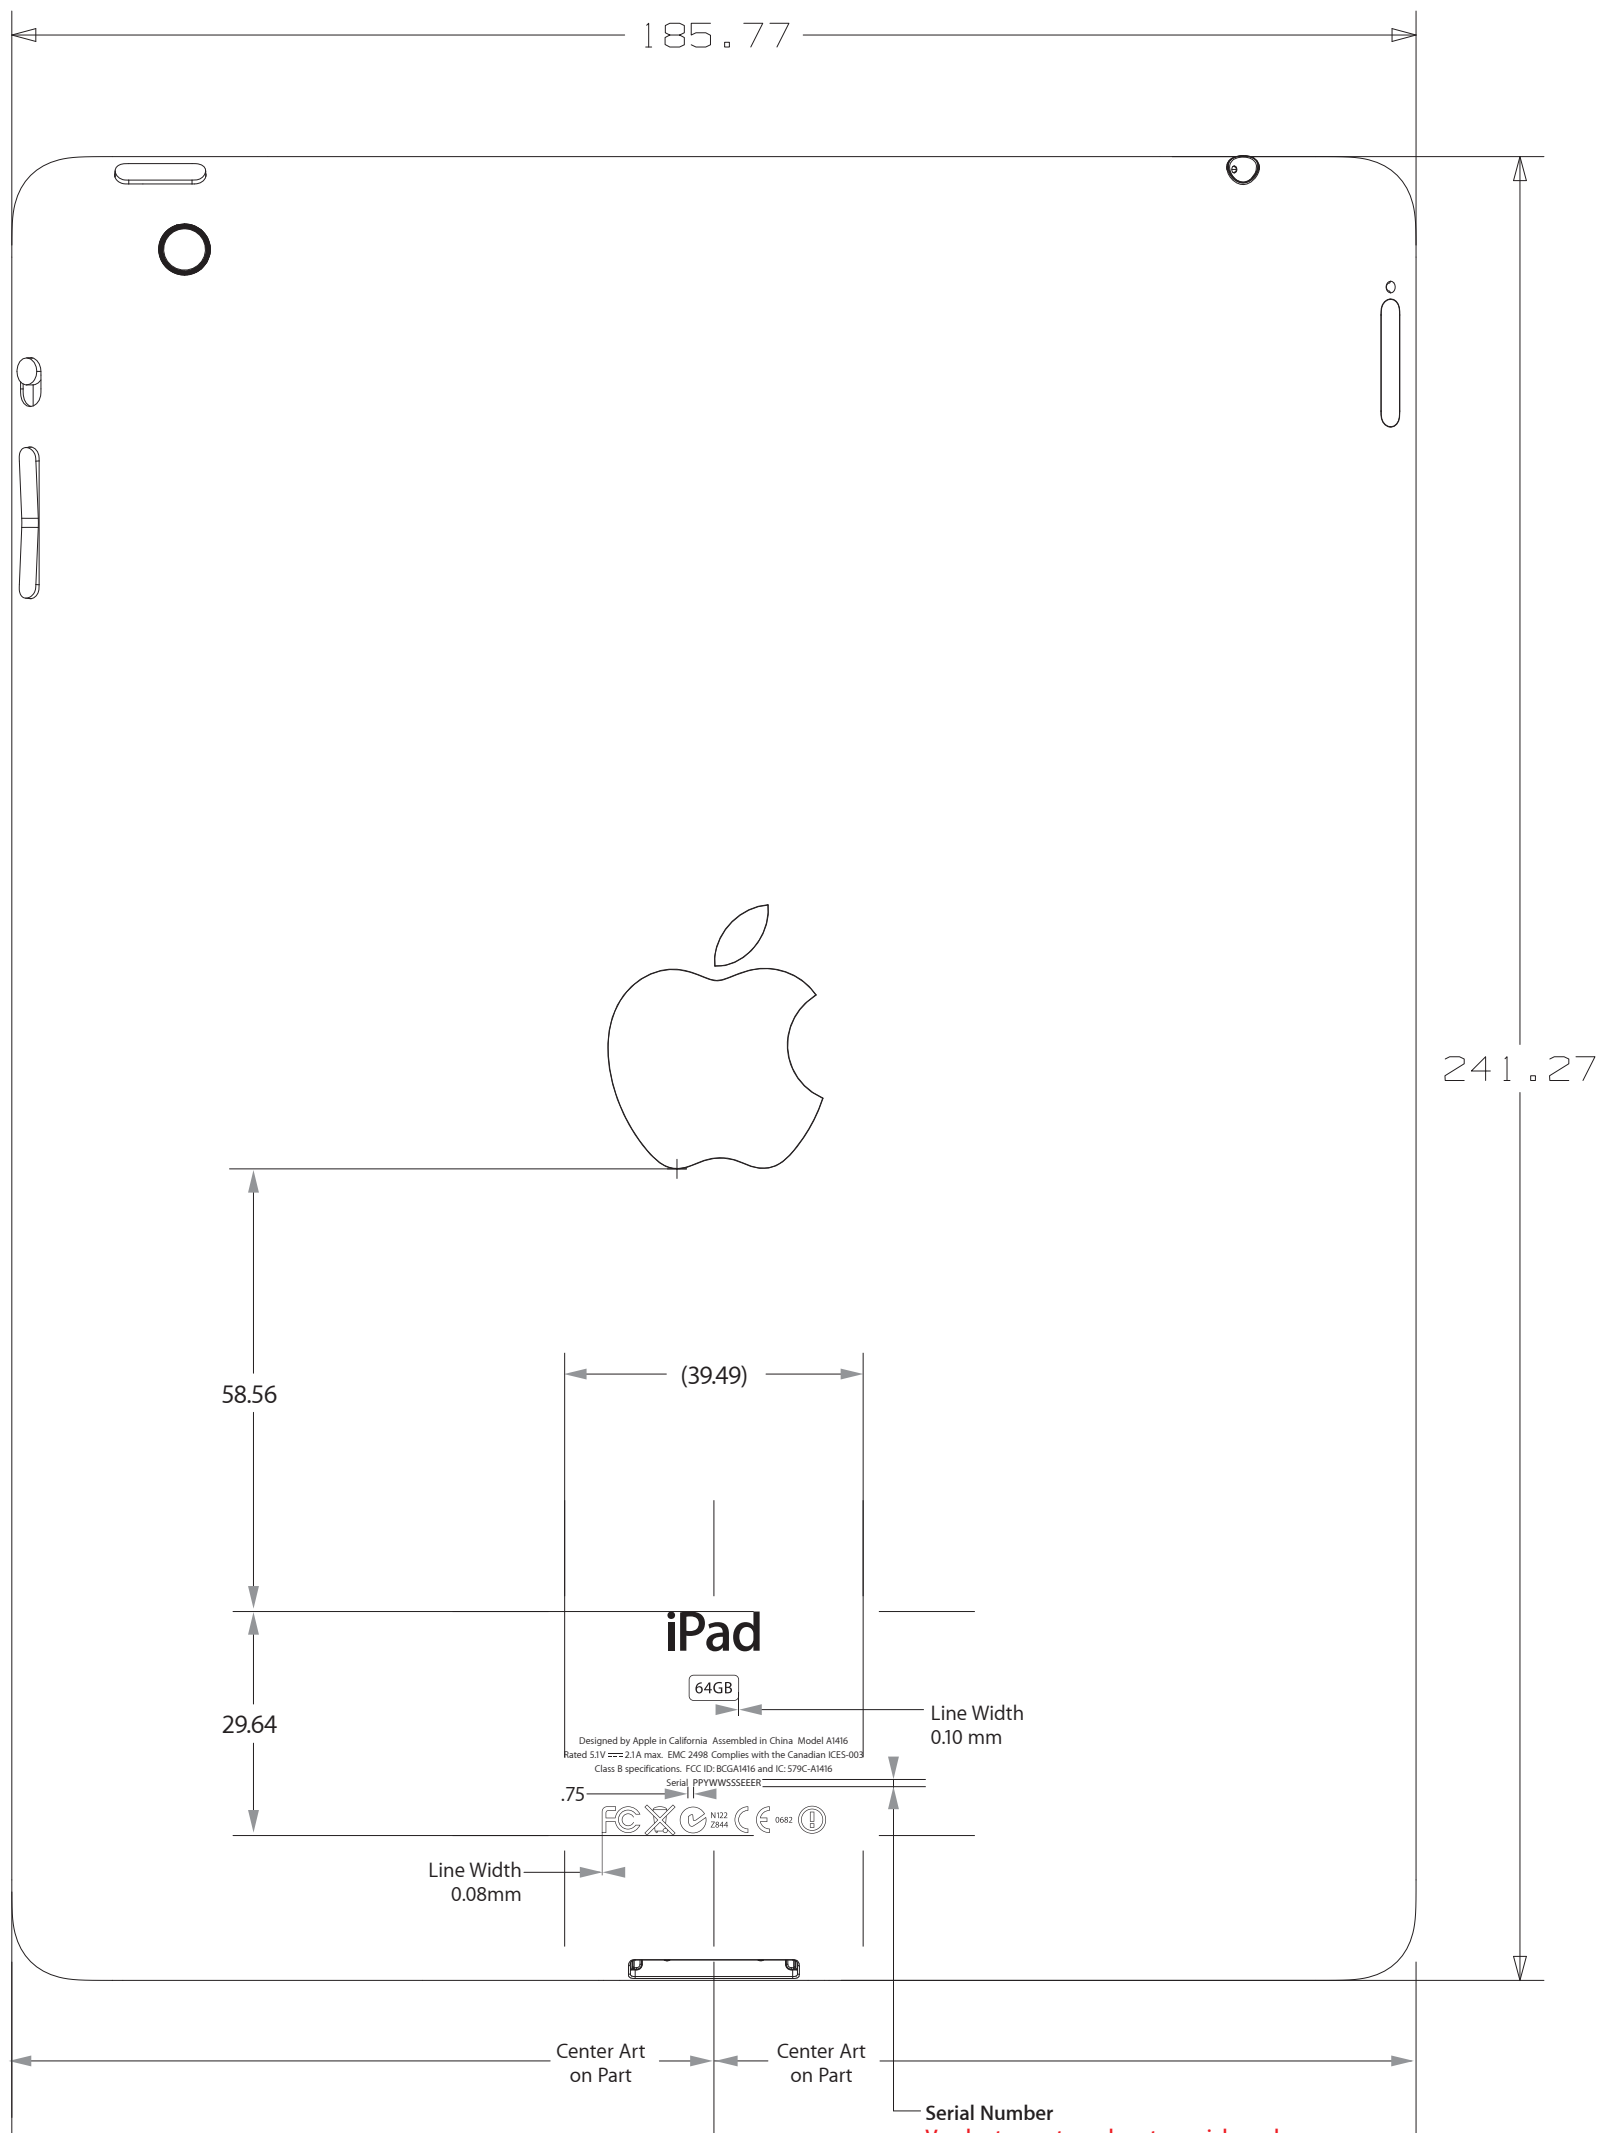

PRINT SPECIFICATIONS

Laser Etch: Black

Crop marks, dimension lines do not print - for position only

NOTICE OF PROPRIETARY PROPERTY. THE INFORMATION CONTAINED HEREIN IS THE PROPRIETARY PROPERTY OF APPLE INC. THE POSSESSOR AGREES TO THE FOLLOWING: (i) TO MAINTAIN THIS DOCUMENT IN CONFIDENCE. (ii) NOT TO REPRODUCE OR COPY IT (iii) NOT TO REVEAL OR PUBLISH IT IN WHOLE OR PART.

**Vendor to create and center serial number, under the agency text with the variable data.**  
 Font: Myriad Regular or Apple approved equivalent  
 3.75 pt type, 0.95 mm max. character height