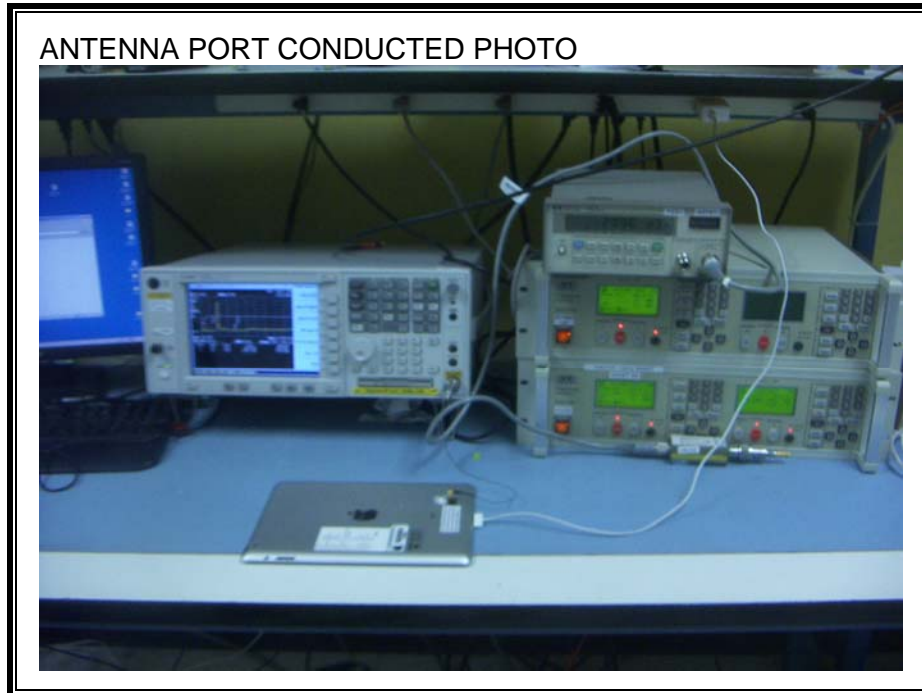

### ANTENNA PORT CONDUCTED RF MEASUREMENT SETUP

### RADIATED RF MEASUREMENT SETUP FOR PORTABLE CONFIGURATION

Y-AXIS FRONT PHOTO

Z-AXIS FRONT PHOTO

**END OF REPORT**