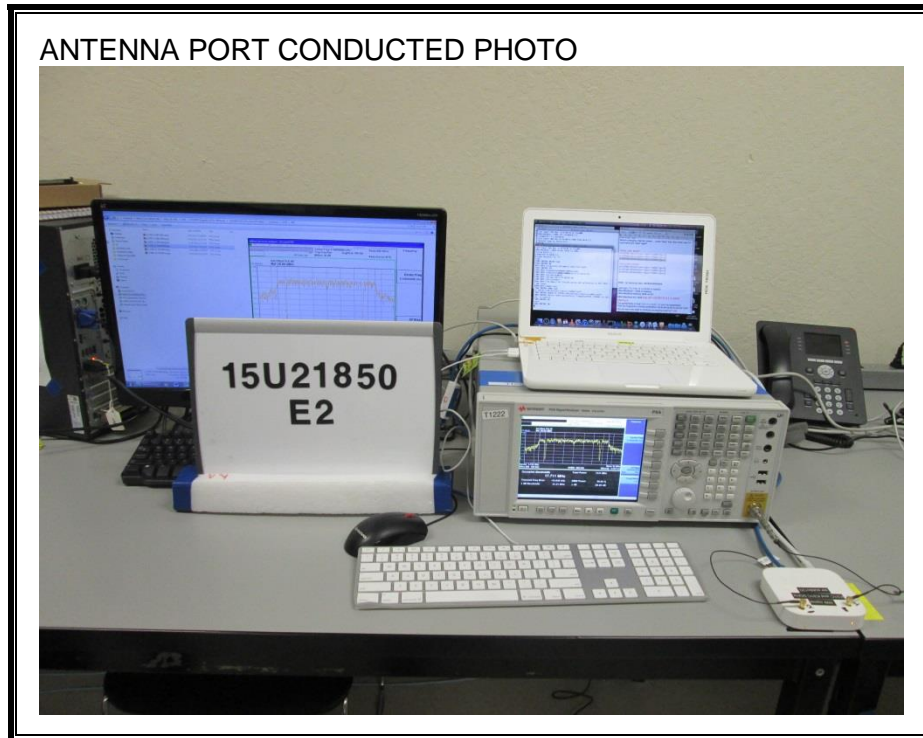

12. SETUP PHOTOS

ANTENNA PORT CONDUCTED RF MEASUREMENT SETUP

RADIATED RF MEASUREMENT SETUP (BELOW 1 GHz)

RADIATED RF MEASUREMENT SETUP (ABOVE 1GHz)

POWER LINE CONDUCTED EMISSIONS MEASUREMENT SETUP

DYNAMIC FREQUENCY SELECTION MEASUREMENT SETUP