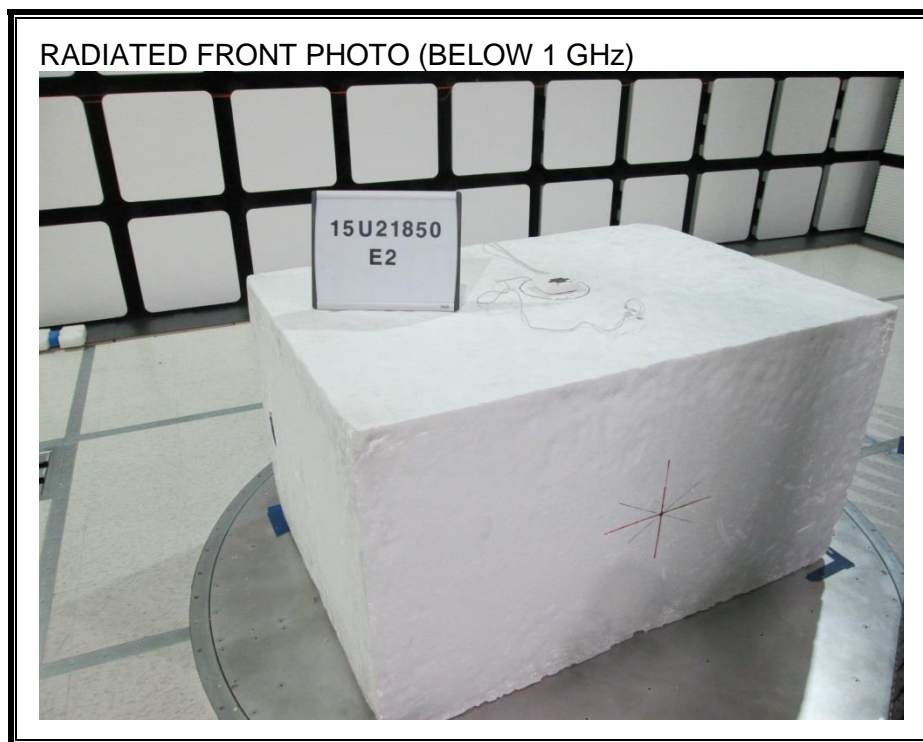

12. SETUP PHOTOS

ANTENNA PORT CONDUCTED RF MEASUREMENT SETUP

RADIATED RF MEASUREMENT SETUP (BELOW 1 GHz)

RADIATED RF MEASUREMENT SETUP (ABOVE 1GHz)

POWER LINE CONDUCTED EMISSIONS MEASUREMENT SETUP

DYNAMIC FREQUENCY SELECTION MEASUREMENT SETUP