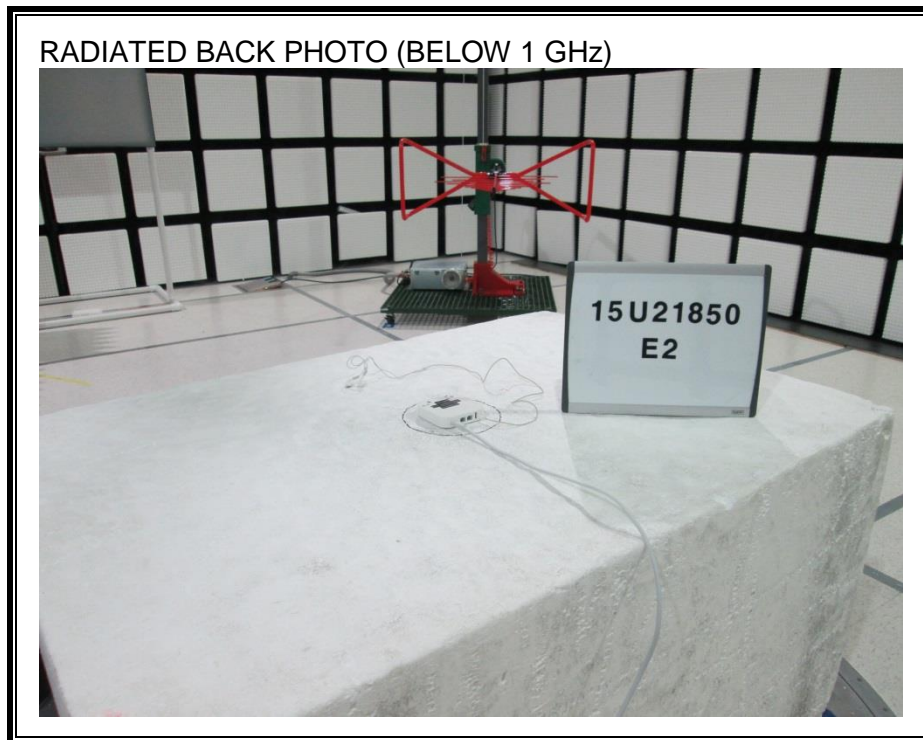

12. SETUP PHOTOS

ANTENNA PORT CONDUCTED RF MEASUREMENT SETUP

RADIATED RF MEASUREMENT SETUP (BELOW 1 GHz)

RADIATED RF MEASUREMENT SETUP (ABOVE 1GHz)

POWER LINE CONDUCTED EMISSIONS MEASUREMENT SETUP

DYNAMIC FREQUENCY SELECTION MEASUREMENT SETUP