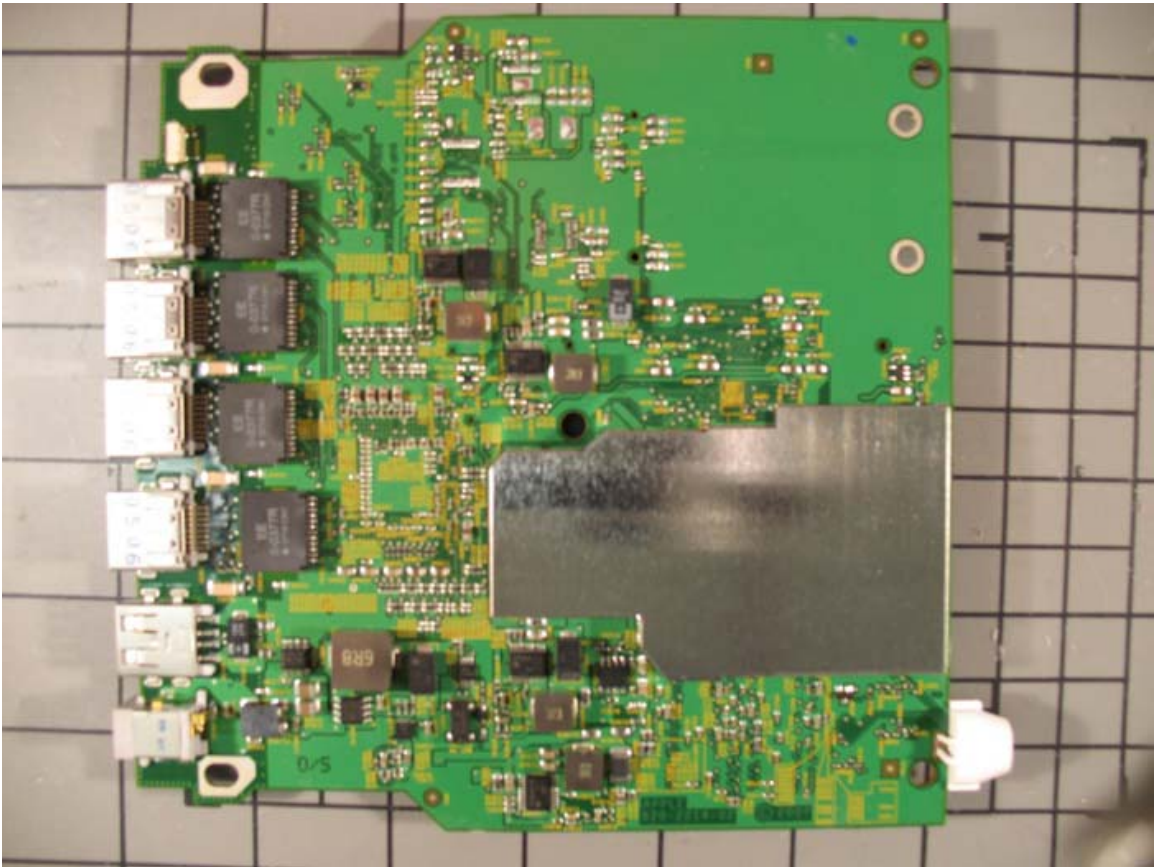

Apple Airport Extreme Base Station, Apple File No. 2112C2PC
FCC ID: BCGA1143

Apple Airport Extreme Base Station, Apple File No. 2112C2PC
FCC ID: BCGA1143

Apple Airport Extreme Base Station, Apple File No. 2112C2PC
FCC ID: BCGA1143

**Apple Airport Extreme Base Station, Apple File No. 2112C2PC
FCC ID: BCGA1143**