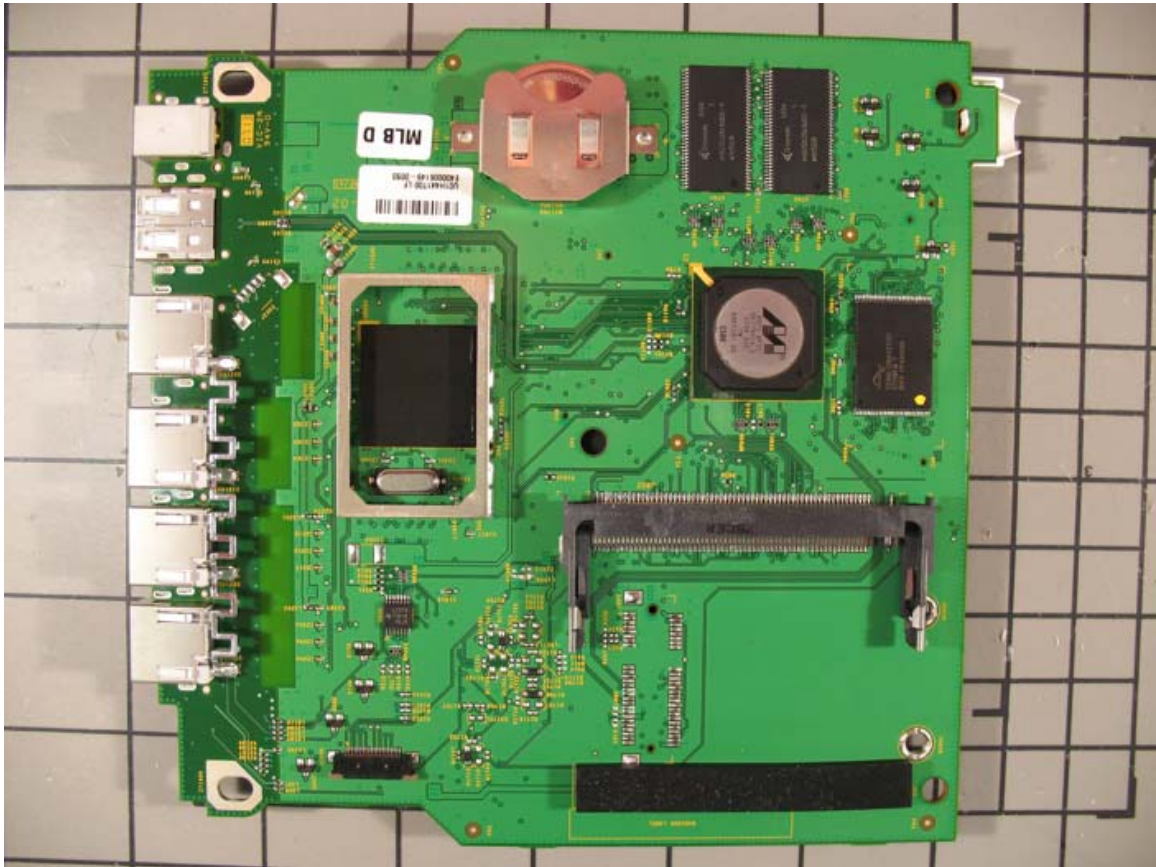

Apple Airport Extreme Base Station, Apple File No. 2112C2PC
FCC ID: BCGA1143

Apple Airport Extreme Base Station, Apple File No. 2112C2PC
FCC ID: BCGA1143

Apple Airport Extreme Base Station, Apple File No. 2112C2PC
FCC ID: BCGA1143

**Apple Airport Extreme Base Station, Apple File No. 2112C2PC
FCC ID: BCGA1143**