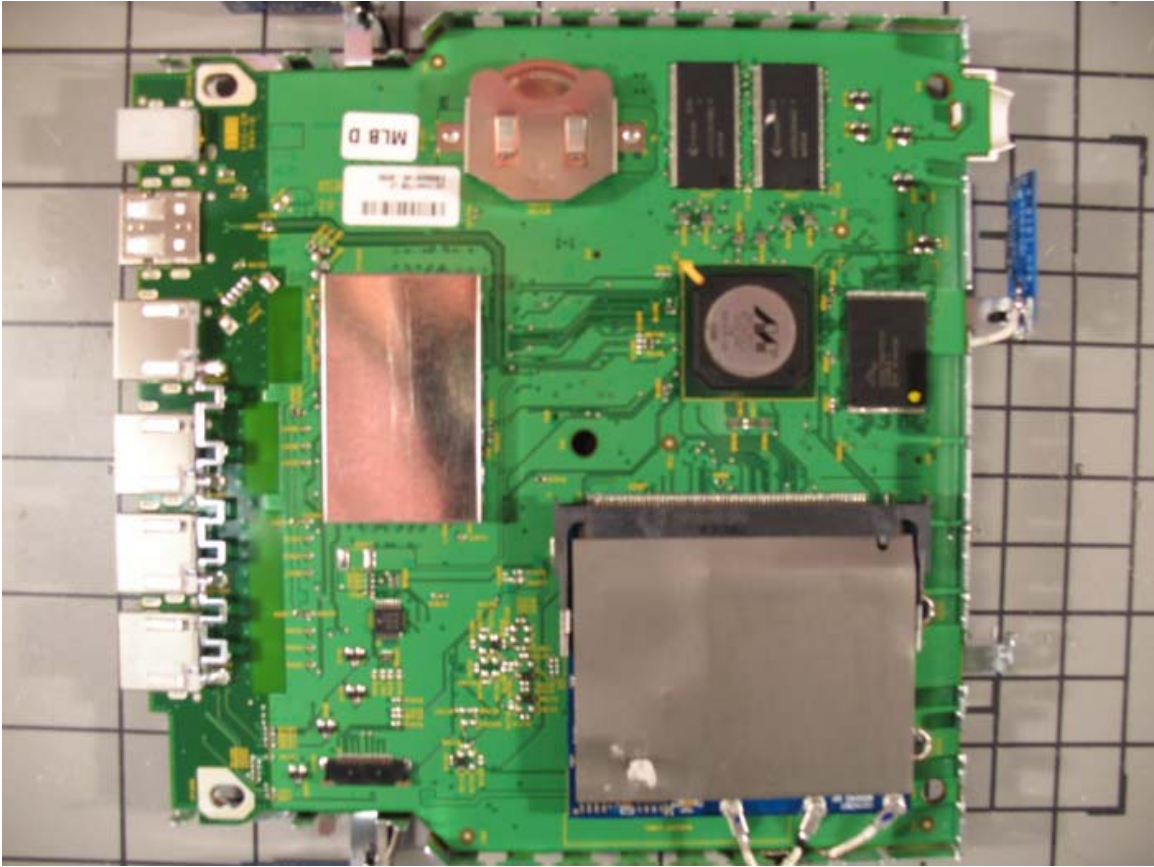

Apple Airport Extreme Base Station, Apple File No. 2112C2PC
FCC ID: BCGA1143

Apple Airport Extreme Base Station, Apple File No. 2112C2PC
FCC ID: BCGA1143

Apple Airport Extreme Base Station, Apple File No. 2112C2PC
FCC ID: BCGA1143

**Apple Airport Extreme Base Station, Apple File No. 2112C2PC
FCC ID: BCGA1143**