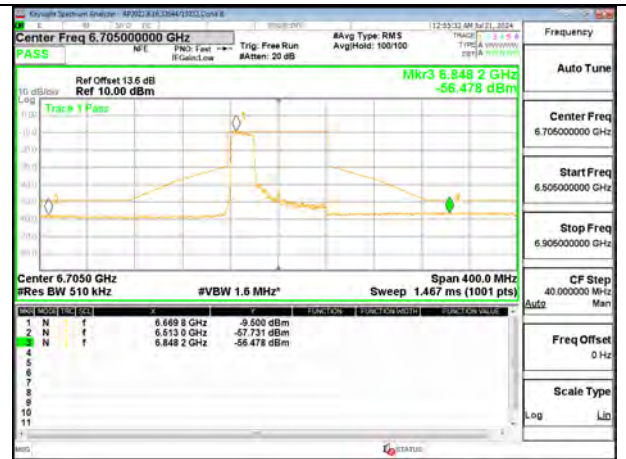

**MID CHANNEL 6705**

**STRADDLE CHANNEL 6865**

2TX Antenna 6 + Antenna 5 OFDMA MODE (FCC + IC) – 242-Tones, RU Index 61

STRADDLE CHANNEL ANT 6 6545

STRADDLE CHANNEL ANT 5 6545

MID CHANNEL ANT 6 6705

MID CHANNEL ANT 5 6705