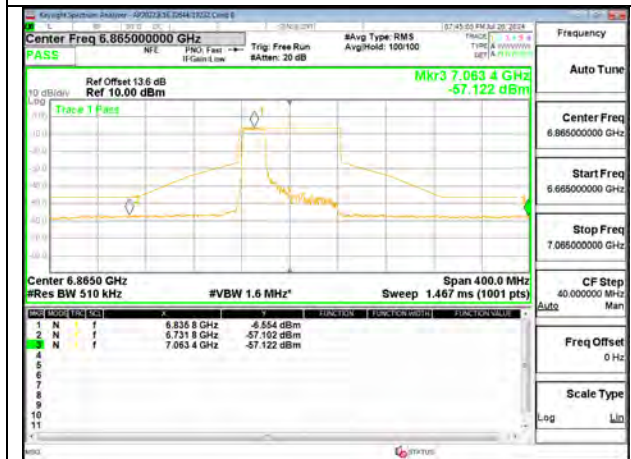

STRADDLE CHANNEL 6865