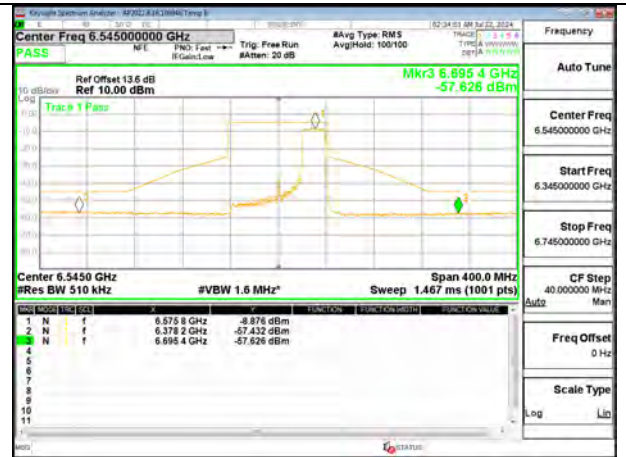

MID CHANNEL ANT 6 6705

MID CHANNEL ANT 5 6705

STRADDLE CHANNEL ANT 6 6865

STRADDLE CHANNEL ANT 5 6865

2TX Antenna 6 + Antenna 5 SDM MODE (FCC + IC) – 242-Tones, RU Index 64

STRADDLE CHANNEL ANT 6 6545

STRADDLE CHANNEL ANT 5 6545