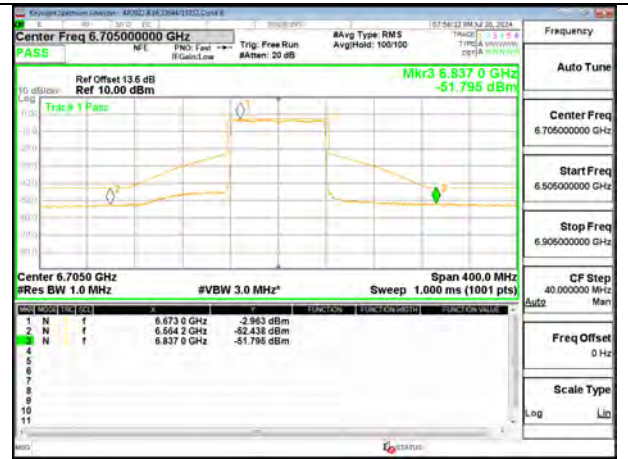

**1TX Antenna 5 MODE (FCC+IC) MOBILE – 242-Tones, RU Index 64**

**STRADDLE CHANNEL 6545**

**MID CHANNEL 6705**

**STRADDLE CHANNEL 6865**

**1TX Antenna 5 MODE (FCC+IC) MOBILE – SU MODE**

**STRADDLE CHANNEL 6545**