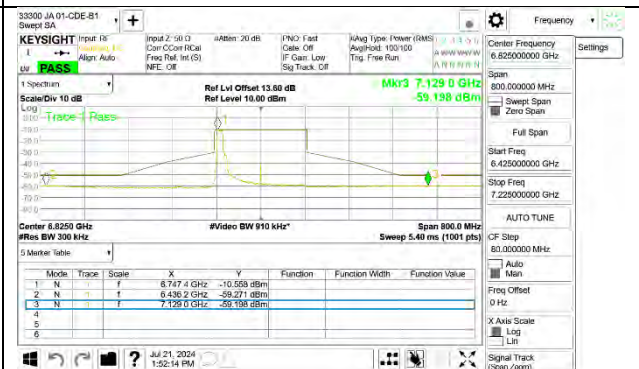

### 2TX Antenna 6 + Antenna 5 SDM MODE (FCC + IC) – 106 + 26-Tones, RU Index 82 (sb0)

**MID CHANNEL ANT 6 6665**

**MID CHANNEL ANT 5 6665**

**STRADDLE ANT 6 6825**

**STRADDLE ANT 5 6825**

**2TX Antenna 6 + Antenna 5 SDM MODE (FCC + IC) – 106 + 26-Tones, RU Index 89 (sb0)**