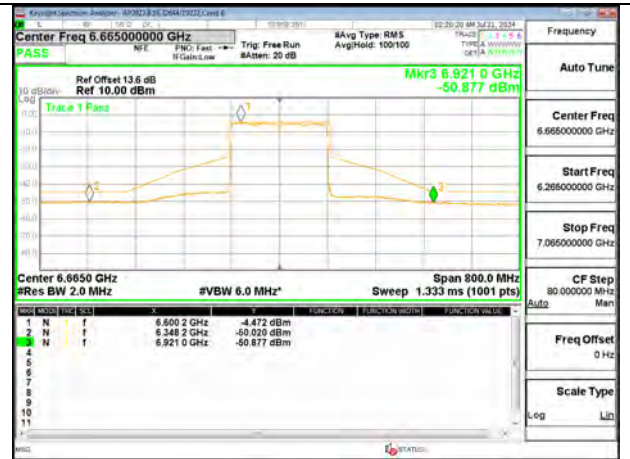

MID CHANNEL ANT 5 6665