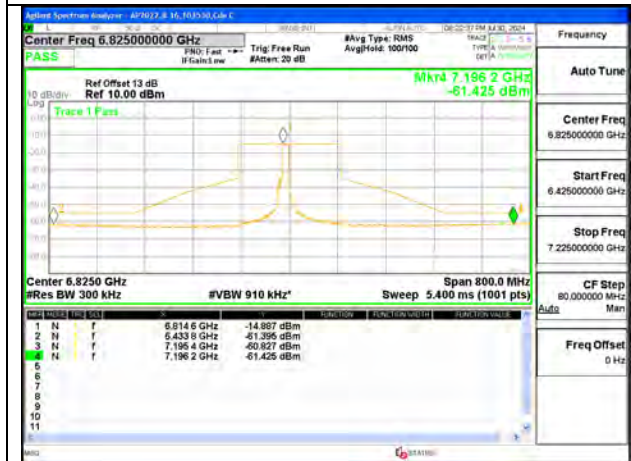

STRADDLE ANT 6 6825