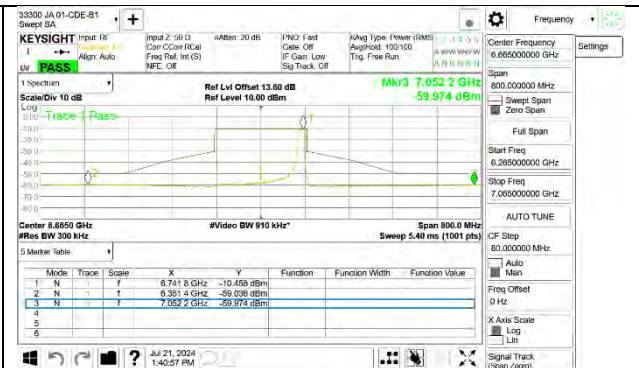

MID CHANNEL ANT 5 6665