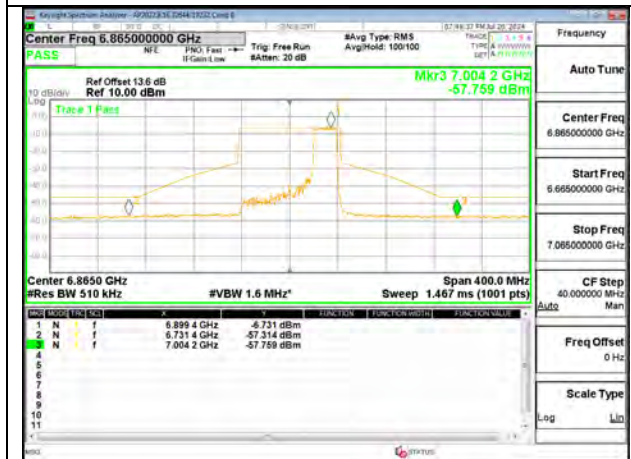

STRADDLE CHANNEL 6865