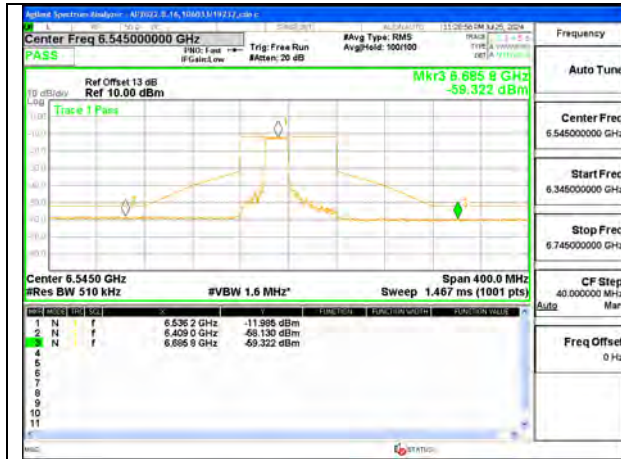

2TX Antenna 6 + Antenna 5 OFDMA MODE (FCC + IC) – 242-Tones, RU Index 62

STRADDLE CHANNEL ANT 6 6545