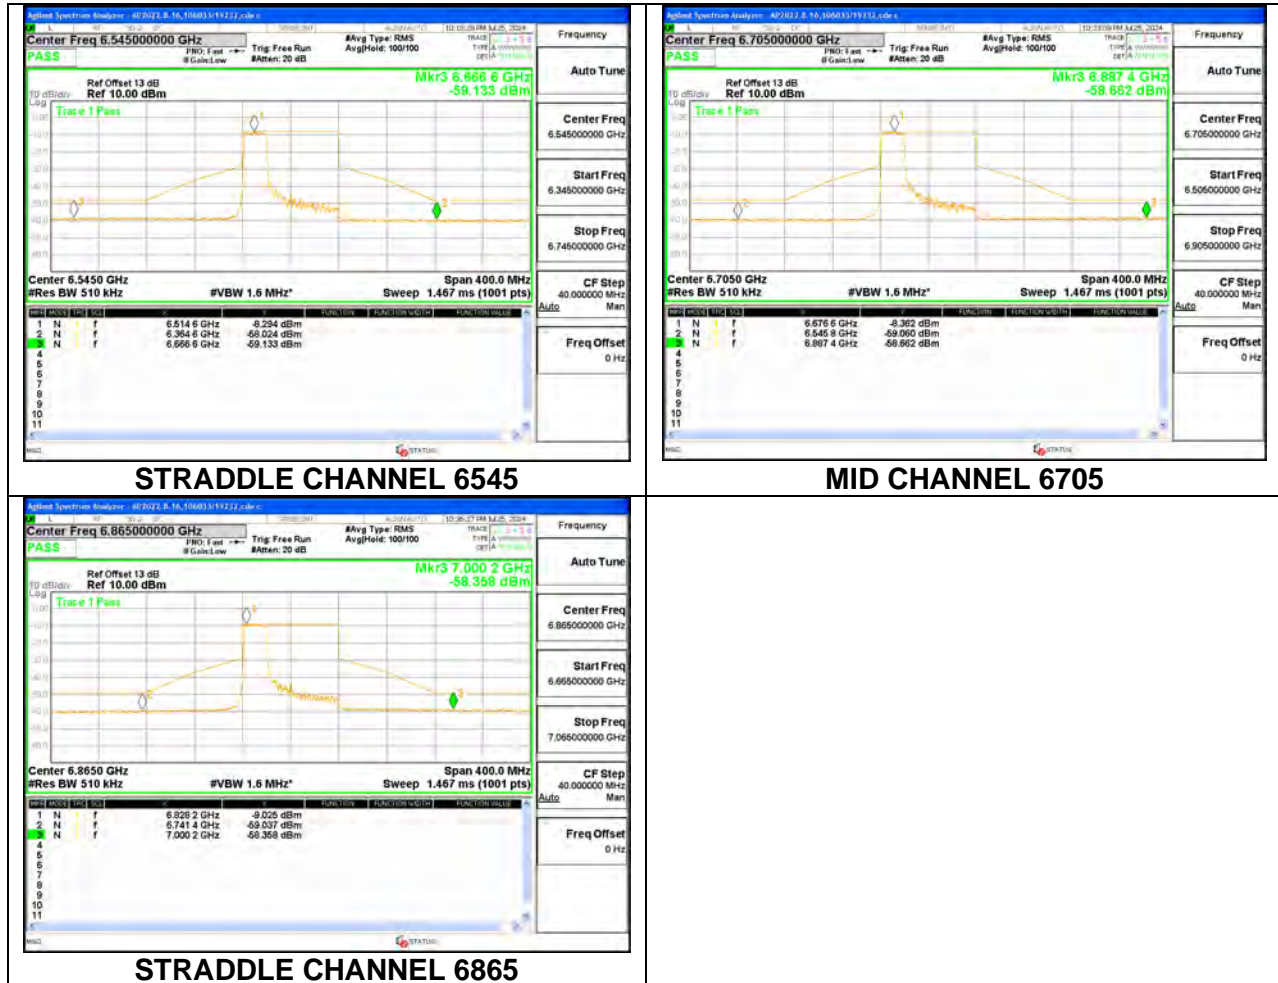

9.6.11. 802.11be EHT80 MODE IN THE UNII-7 BAND

1TX Antenna 6 MODE (FCC+IC) MOBILE – 242-Tones, RU Index 61