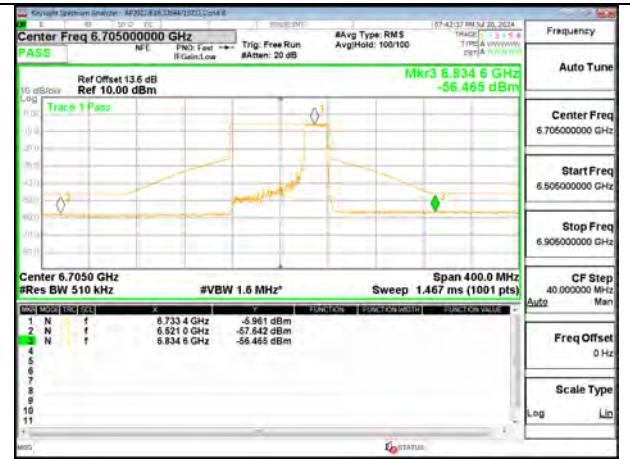

MID CHANNEL 6705