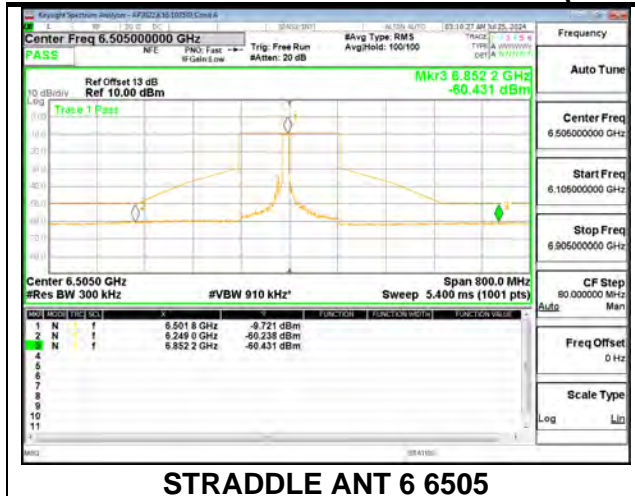

2TX Antenna 6 + Antenna 5 SDM MODE (FCC + IC) – 106 + 26-Tones, RU Index 89 (sb0)