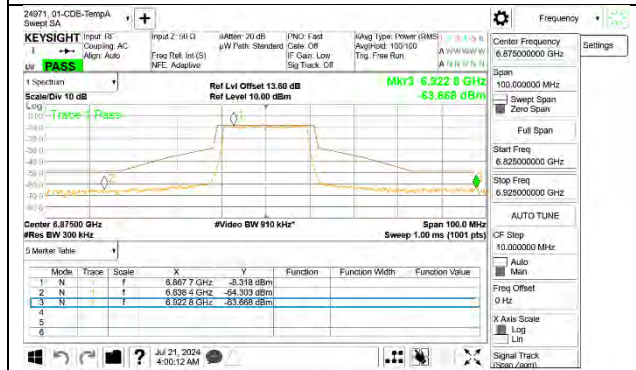

STRADDLE CHANNEL 6875