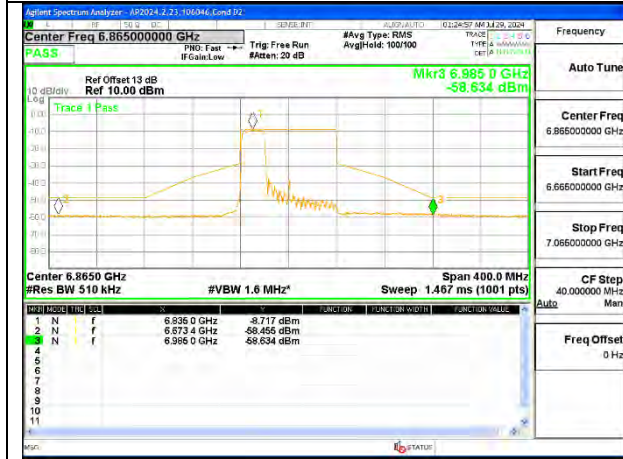

STRADDLE CHANNEL ANT 6 6865