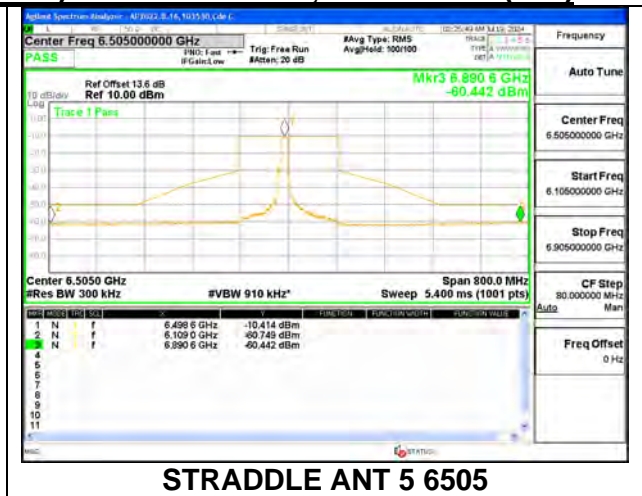

2TX Antenna 6 + Antenna 5 SDM MODE (FCC + IC) – 106 + 26-Tones, RU Index 89 (sb0)