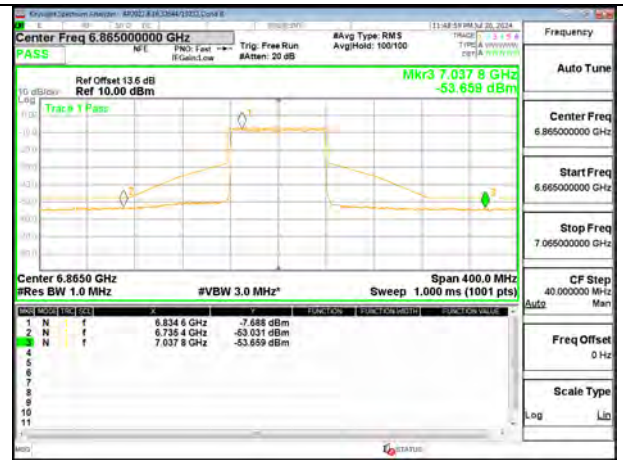

STRADDLE CHANNEL ANT 5 6865