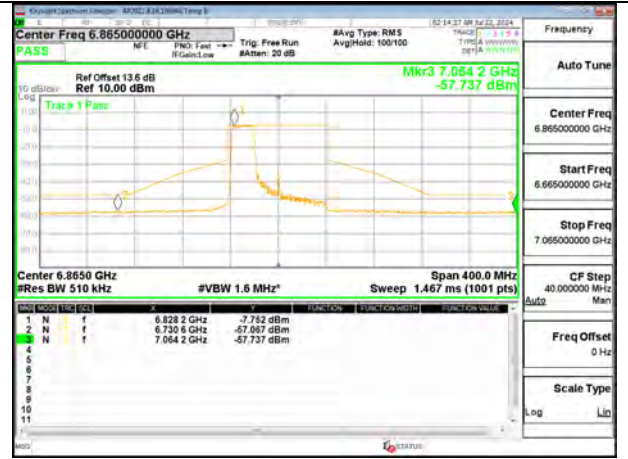

STRADDLE CHANNEL ANT 5 6865