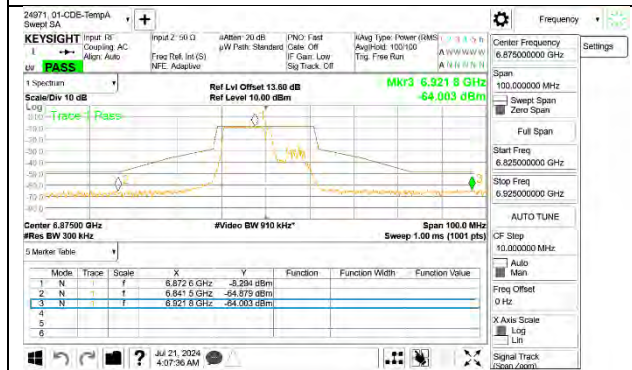

STRADDLE CHANNEL 6875