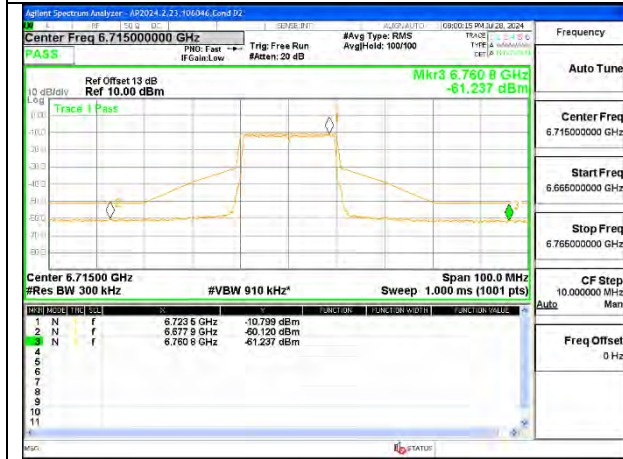

MID CHANNEL ANT 6 6715