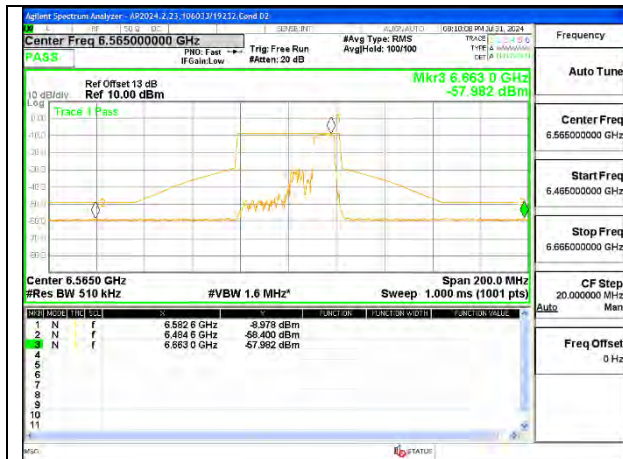

LOW CHANNEL ANT 6 6565

LOW CHANNEL ANT 5 6565

MID CHANNEL ANT 6 6685

MID CHANNEL ANT 5 6685

HIGH CHANNEL ANT 6 6845

HIGH CHANNEL ANT 5 6845

2TX Antenna 6 + Antenna 5 SDM MODE (FCC + IC) – 106-Tones, RU Index 56