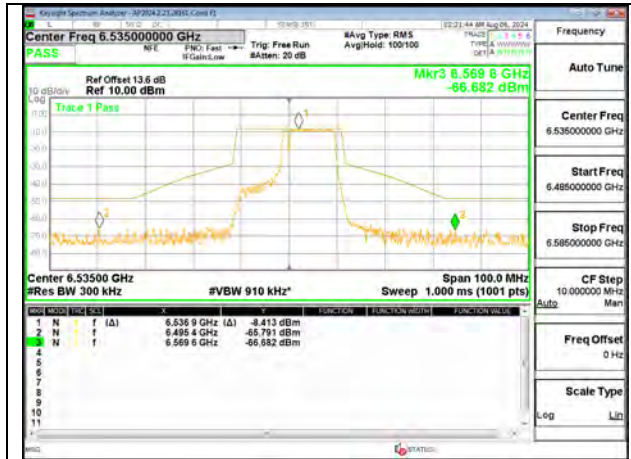

1TX Antenna 5 MODE (FCC+IC) MOBILE – 106 + 26-Tones, RU Index 83

LOW CHANNEL 6535