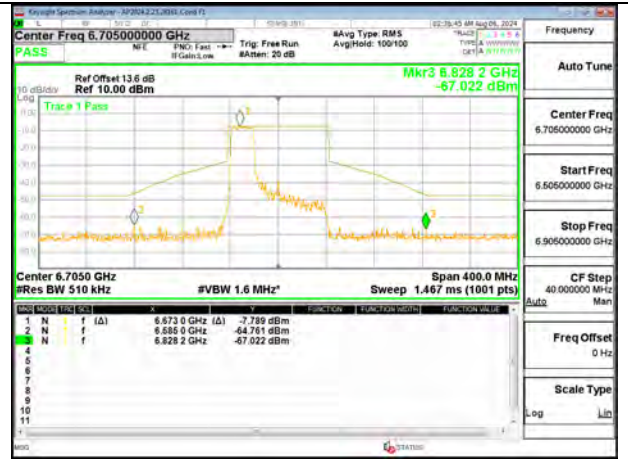

MID CHANNEL ANT 5 6705