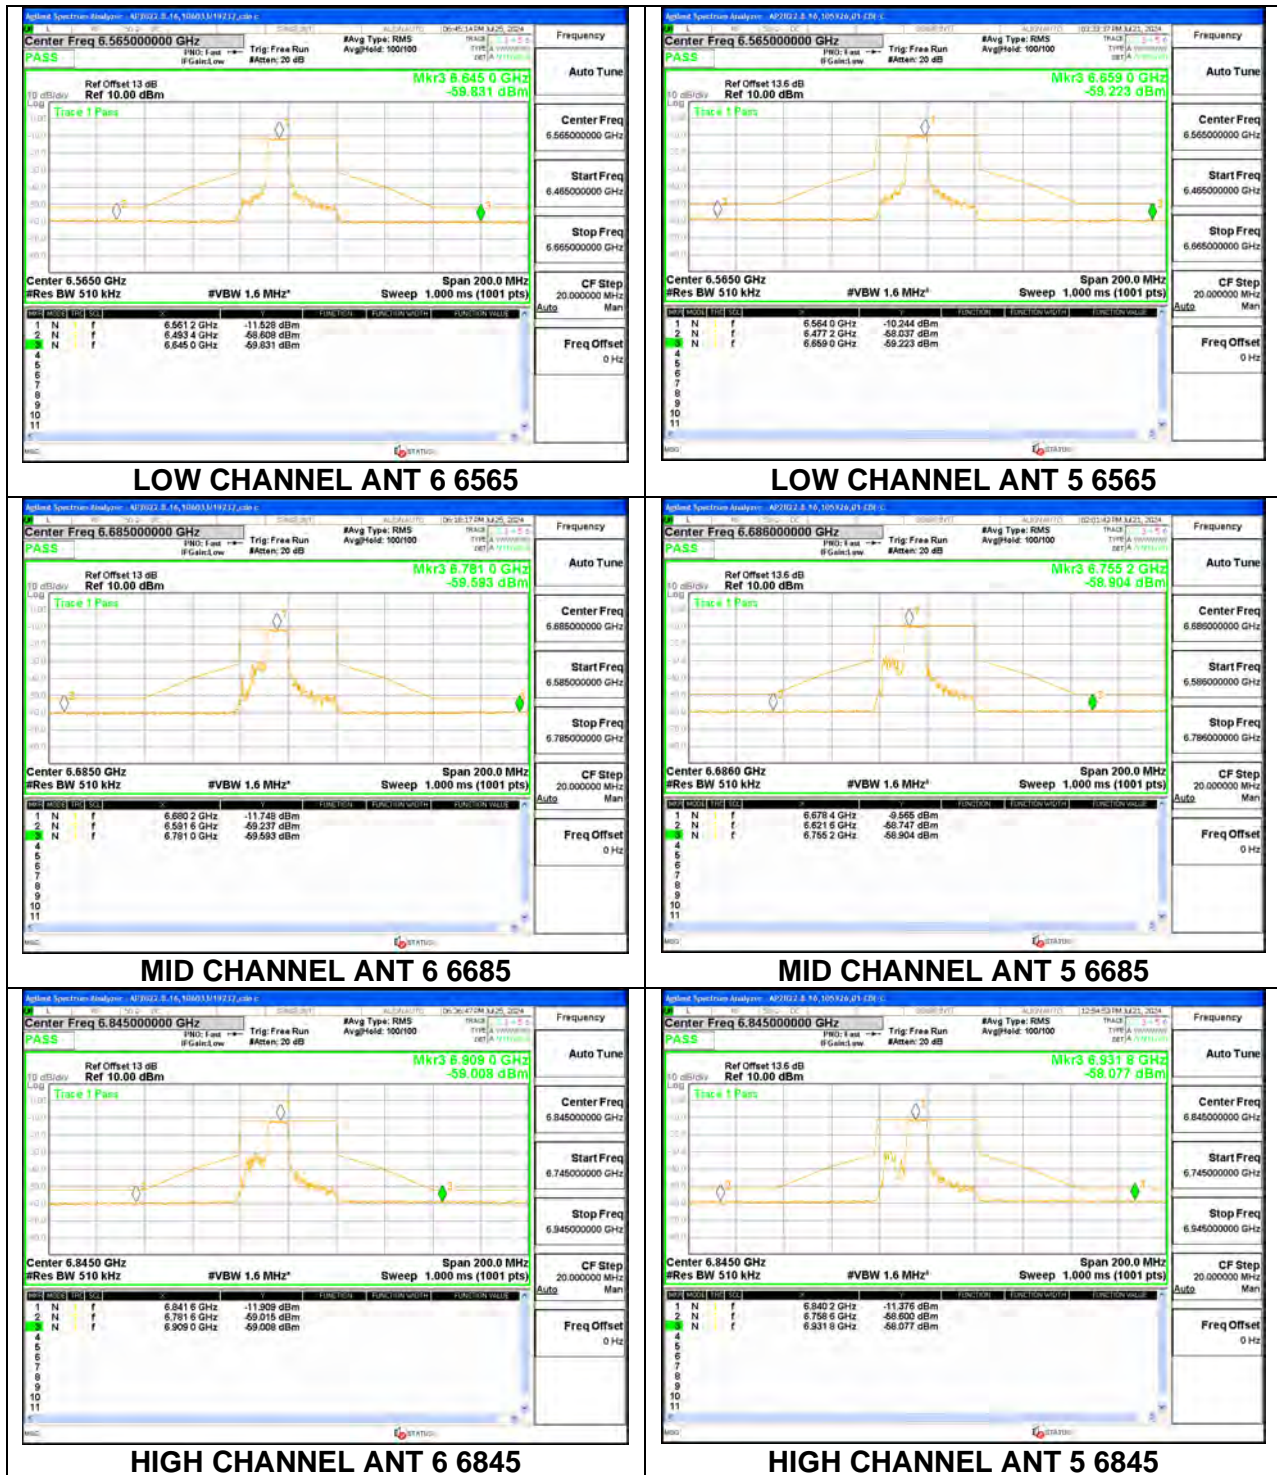

LOW CHANNEL ANT 6 6565

LOW CHANNEL ANT 5 6565

MID CHANNEL ANT 6 6685

MID CHANNEL ANT 5 6685

HIGH CHANNEL ANT 6 6845

HIGH CHANNEL ANT 5 6845

2TX Antenna 6 + Antenna 5 OFDMA MODE (FCC + IC) – 106-Tones, RU Index 54