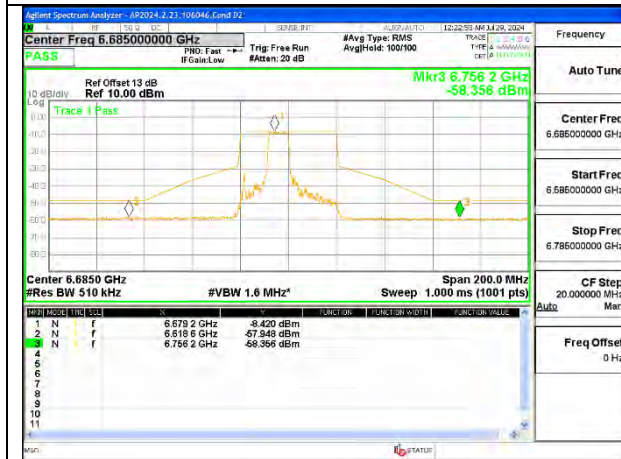

MID CHANNEL ANT 6 6685