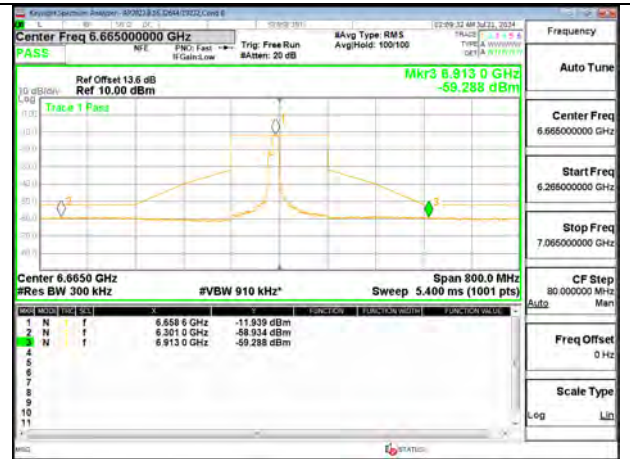

**MID CHANNEL ANT 6 6665**

**MID CHANNEL ANT 5 6665**

**STRADDLE ANT 6 6825**

**STRADDLE ANT 5 6825**

2TX Antenna 6 + Antenna 5 OFDMA MODE (FCC + IC) – 106 + 26-Tones, RU Index 89 (sb0)

MID CHANNEL ANT 6 6665