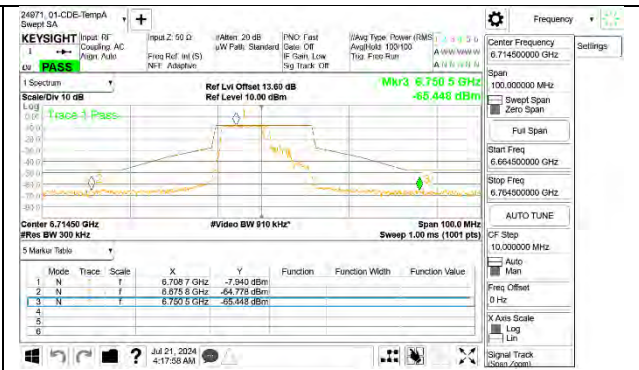

MID CHANNEL 6715