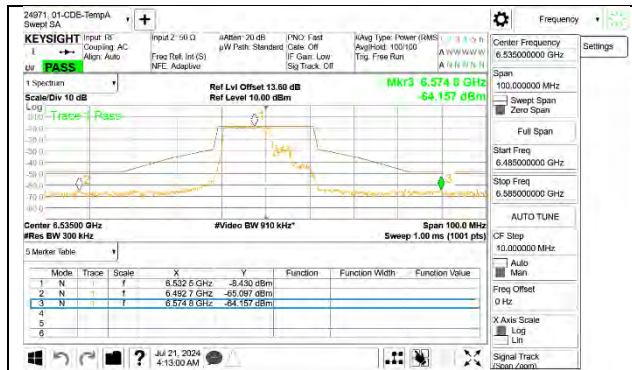

1TX Antenna 5 MODE (FCC+IC) MOBILE – 106 + 26-Tones, RU Index 82

LOW CHANNEL 6535