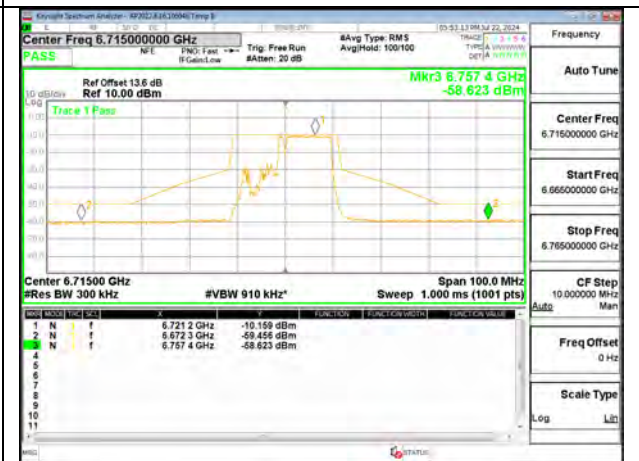

2TX Antenna 6 + Antenna 5 OFDMA MODE (FCC + IC) – 106 + 26-Tones, RU Index 83