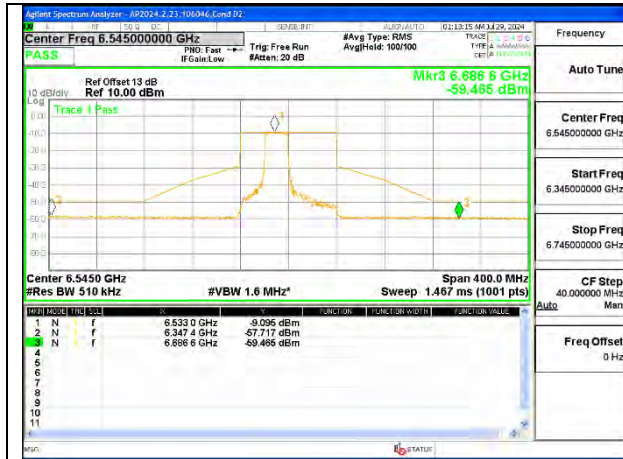

MID CHANNEL ANT 6 6705

MID CHANNEL ANT 5 6705

STRADDLE CHANNEL ANT 6 6865

STRADDLE CHANNEL ANT 5 6865

2TX Antenna 6 + Antenna 5 SDM MODE (FCC + IC) – 242-Tones, RU Index 62

STRADDLE CHANNEL ANT 6 6545

STRADDLE CHANNEL ANT 5 6545