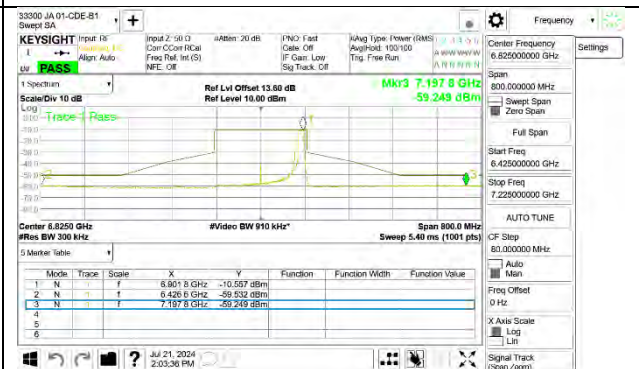

2TX Antenna 6 + Antenna 5 SDM MODE (FCC + IC) – 106 + 26-Tones, RU Index 89 (sb1)

MID CHANNEL ANT 6 6665

MID CHANNEL ANT 5 6665

STRADDLE ANT 6 6825

STRADDLE ANT 5 6825