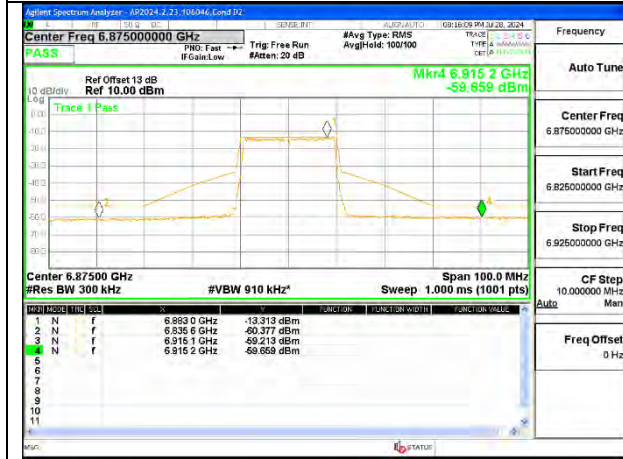

2TX Antenna 6 + Antenna 5 SDM MODE (FCC + IC) – SU Mode

LOW CHANNEL ANT 6 6535

LOW CHANNEL ANT 5 6535

MID CHANNEL ANT 6 6715

MID CHANNEL ANT 5 6715

STRADDLE CHANNEL ANT 6 6875

STRADDLE CHANNEL ANT 5 6875

**9.6.10. 802.11be EHT40 MODE IN THE UNII-7 BAND**