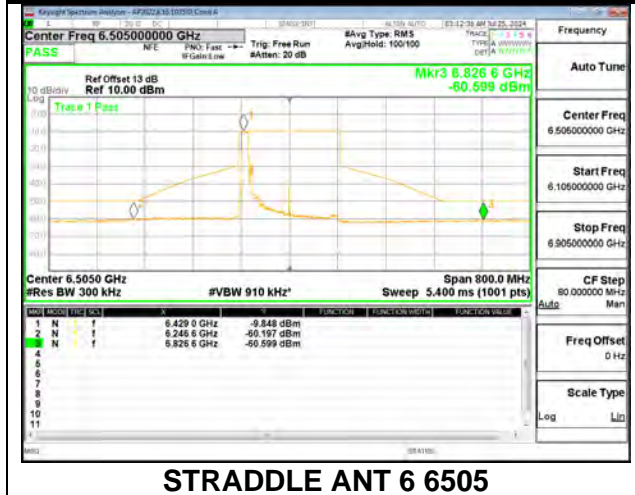

2TX Antenna 6 + Antenna 5 SDM MODE (FCC + IC) – 106 + 26-Tones, RU Index 82 (sb0)