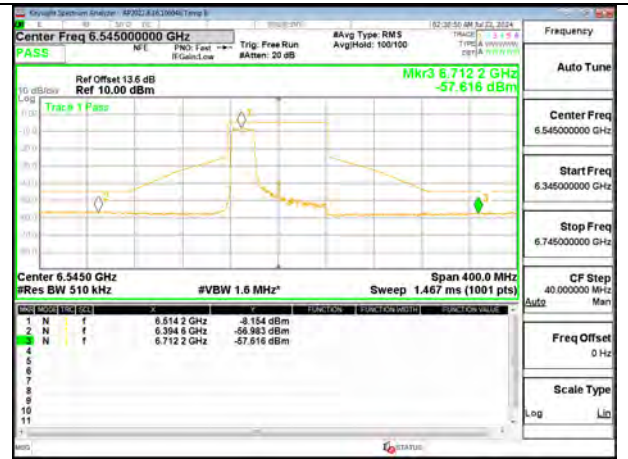

MID CHANNEL ANT 6 6705

MID CHANNEL ANT 5 6705

STRADDLE CHANNEL ANT 6 6865

STRADDLE CHANNEL ANT 5 6865

2TX Antenna 6 + Antenna 5 SDM MODE (FCC + IC) – 242-Tones, RU Index 61

STRADDLE CHANNEL ANT 6 6545

STRADDLE CHANNEL ANT 5 6545