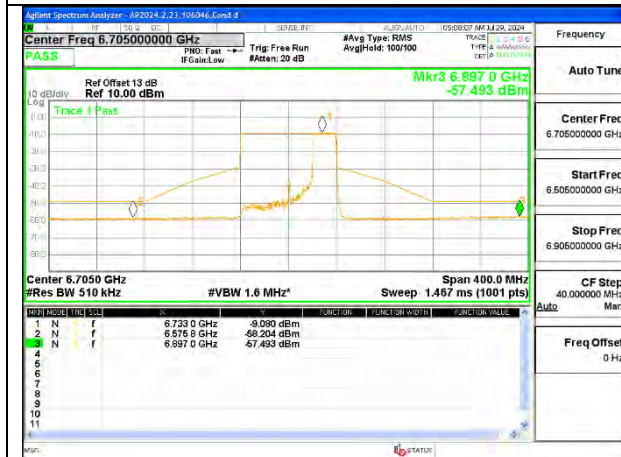

MID CHANNEL ANT 6 6705

MID CHANNEL ANT 5 6705

STRADDLE CHANNEL ANT 6 6865

STRADDLE CHANNEL ANT 5 6865

2TX Antenna 6 + Antenna 5 SDM MODE (FCC + IC) – 242-Tones, RU Index 64

STRADDLE CHANNEL ANT 6 6545

STRADDLE CHANNEL ANT 5 6545