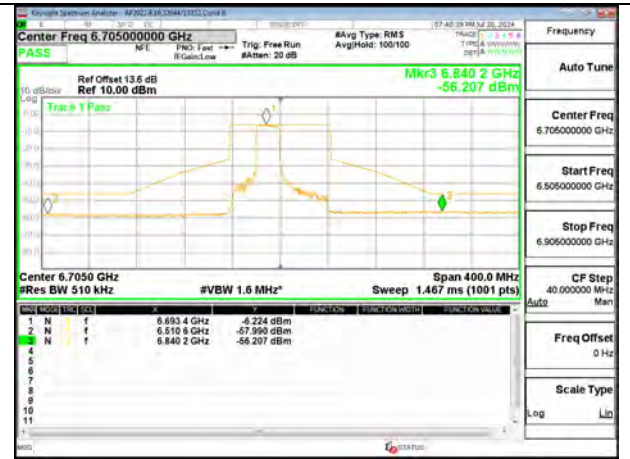

**STRADDLE CHANNEL 6545**

**MID CHANNEL 6705**

**STRADDLE CHANNEL 6865**

**1TX Antenna 5 MODE (FCC+IC) MOBILE – 242-Tones, RU Index 62**

**STRADDLE CHANNEL 6545**

**MID CHANNEL 6705**

**STRADDLE CHANNEL 6865**