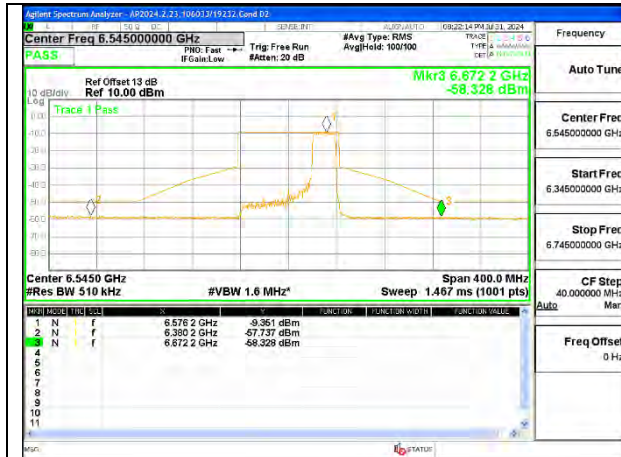

MID CHANNEL ANT 6 6705

MID CHANNEL ANT 5 6705

STRADDLE CHANNEL ANT 6 6865

STRADDLE CHANNEL ANT 5 6865

2TX Antenna 6 + Antenna 5 SDM MODE (FCC + IC) – 242-Tones, RU Index 64

STRADDLE CHANNEL ANT 6 6545

STRADDLE CHANNEL ANT 5 6545