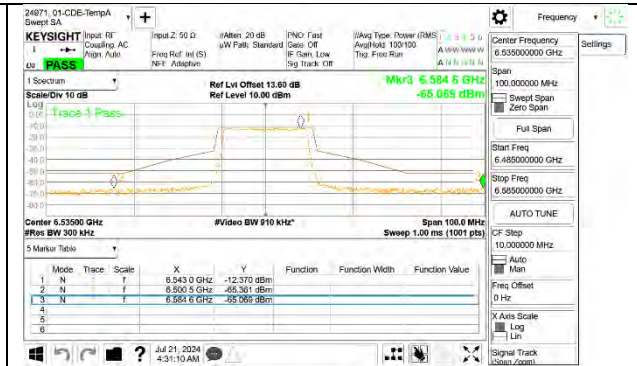

LOW CHANNEL ANT 5 6535