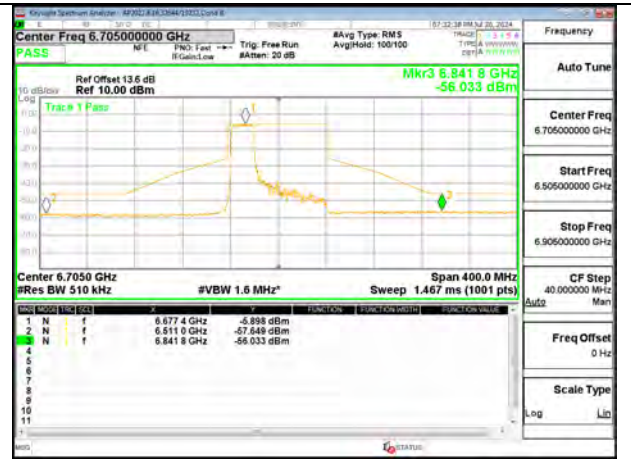

MID CHANNEL 6705