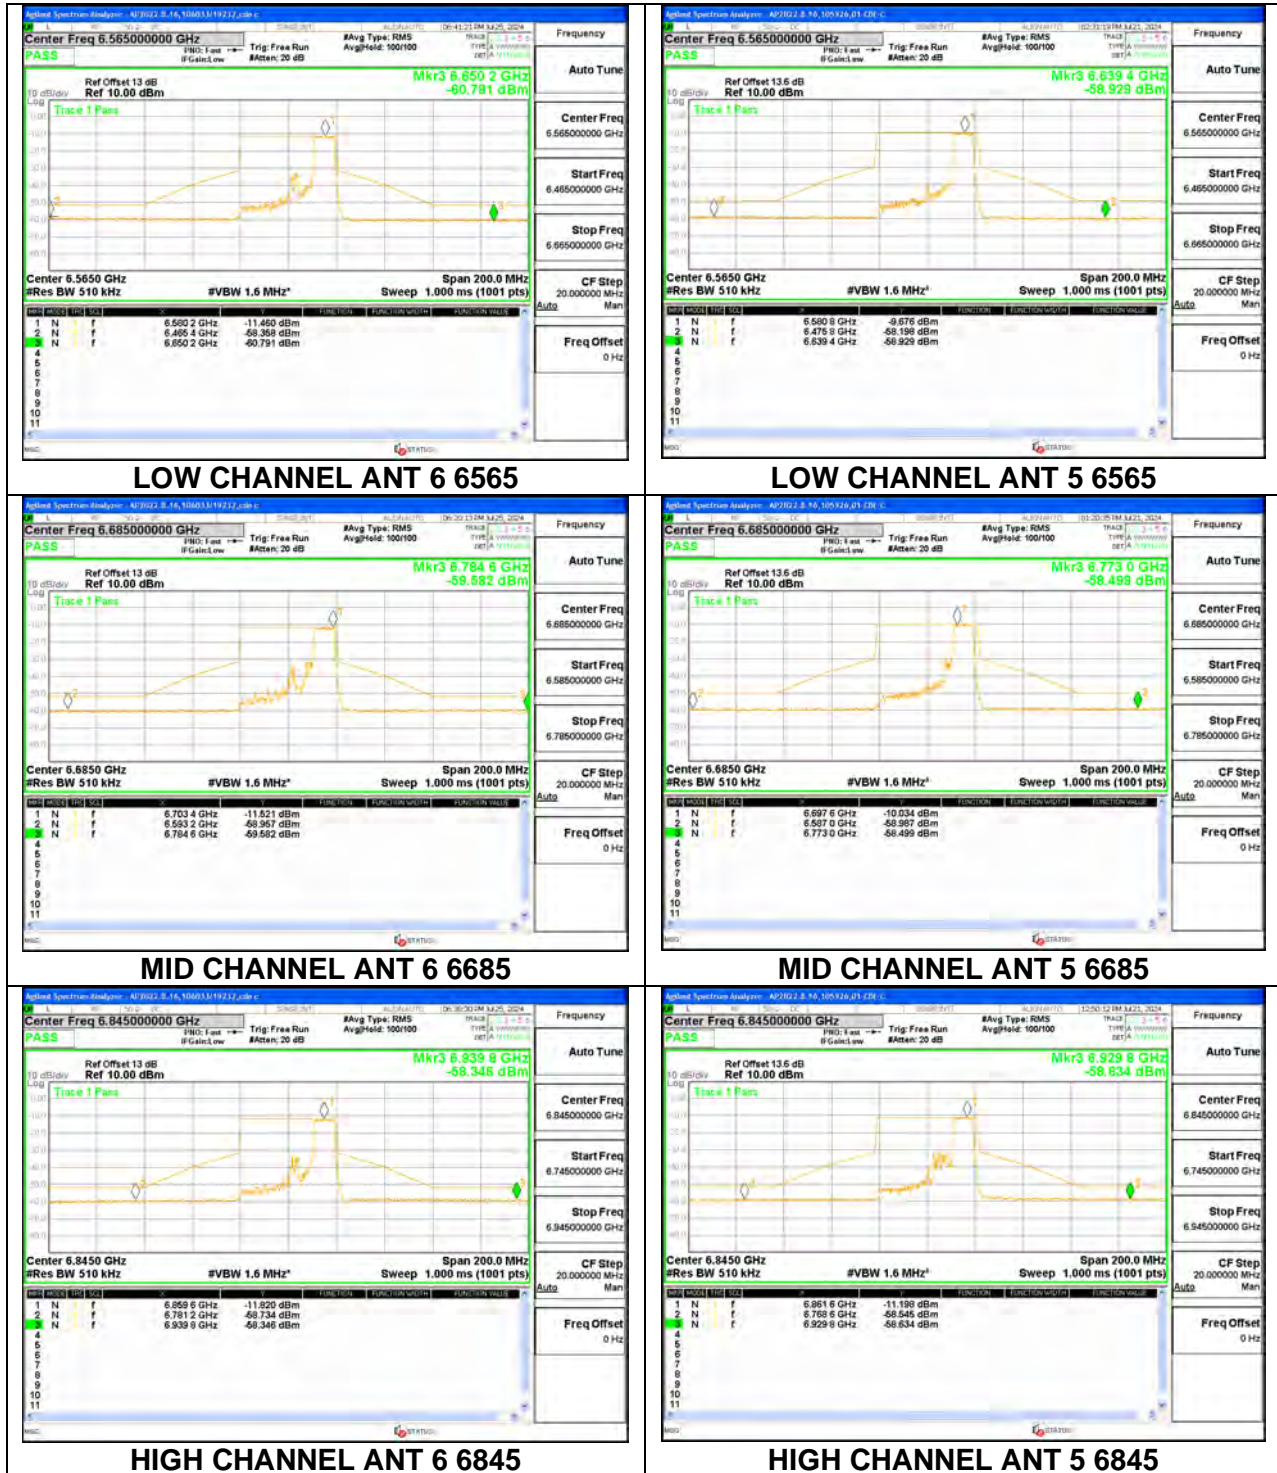

2TX Antenna 6 + Antenna 5 OFDMA MODE (FCC + IC) – 106-Tones, RU Index 56