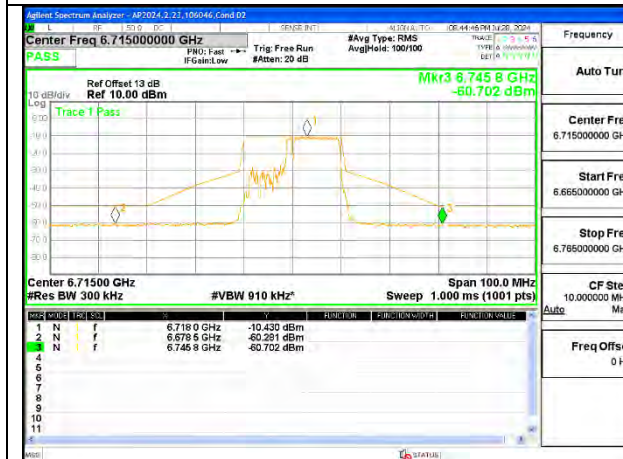

MID CHANNEL ANT 6 6715