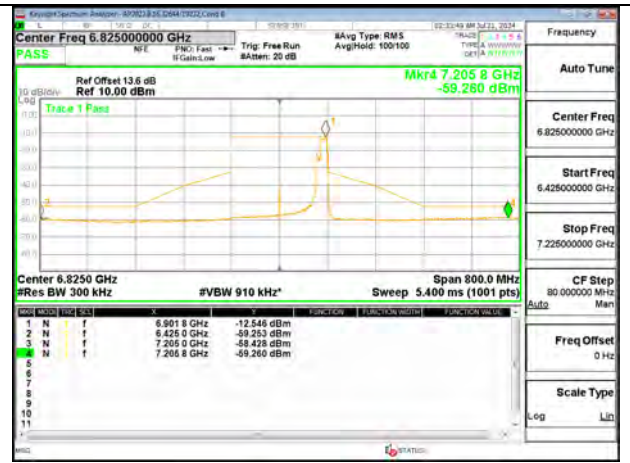

MID CHANNEL ANT 5 6665

STRADDLE ANT 6 6825

STRADDLE ANT 5 6825

2TX Antenna 6 + Antenna 5 OFDMA MODE (FCC + IC) – 106 + 26-Tones, RU Index 89 (sb1)

MID CHANNEL ANT 6 6665

MID CHANNEL ANT 5 6665

STRADDLE ANT 6 6825