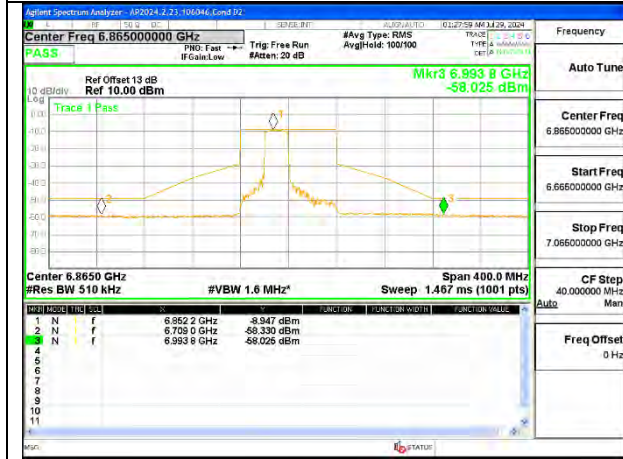

STRADDLE CHANNEL ANT 6 6865