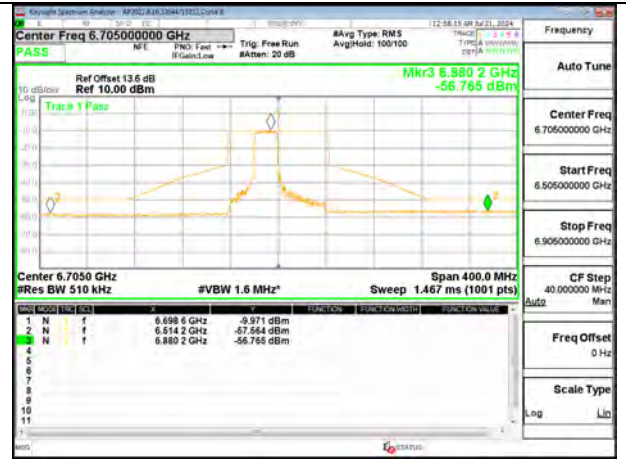

STRADDLE CHANNEL ANT 6 6865

STRADDLE CHANNEL ANT 5 6865

2TX Antenna 6 + Antenna 5 OFDMA MODE (FCC + IC) – 242-Tones, RU Index 62

STRADDLE CHANNEL ANT 6 6545

STRADDLE CHANNEL ANT 5 6545

MID CHANNEL ANT 6 6705