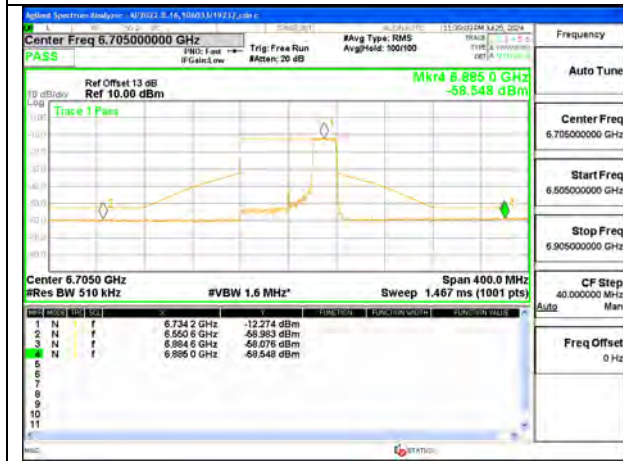

MID CHANNEL ANT 5 6705

STRADDLE CHANNEL ANT 6 6865

STRADDLE CHANNEL ANT 5 6865

2TX Antenna 6 + Antenna 5 OFDMA MODE (FCC + IC) – 242-Tones, RU Index 64

STRADDLE CHANNEL ANT 6 6545

STRADDLE CHANNEL ANT 5 6545