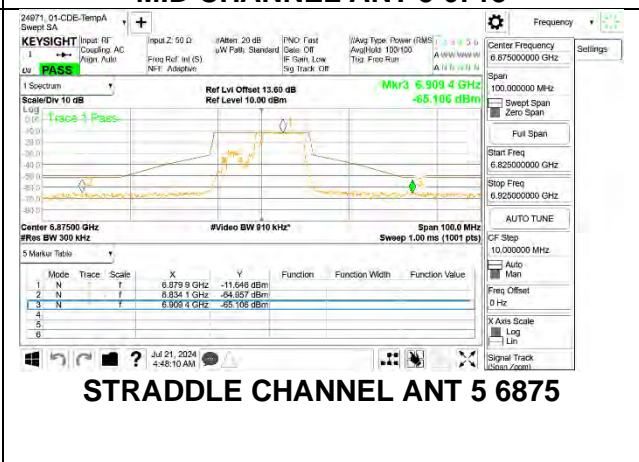

### 2TX Antenna 6 + Antenna 5 OFDMA MODE (FCC + IC) – 106 + 26-Tones, RU Index 82

**LOW CHANNEL ANT 6 6535**

**LOW CHANNEL ANT 5 6535**

**MID CHANNEL ANT 6 6715**

**MID CHANNEL ANT 5 6715**

**STRADDLE CHANNEL ANT 6 6875**

**STRADDLE CHANNEL ANT 5 6875**

2TX Antenna 6 + Antenna 5 OFDMA MODE (FCC + IC) – 106 + 26-Tones, RU Index 83