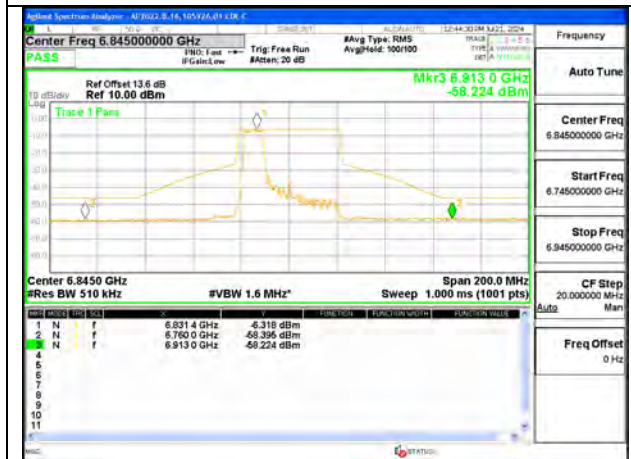

HIGH CHANNEL 6845