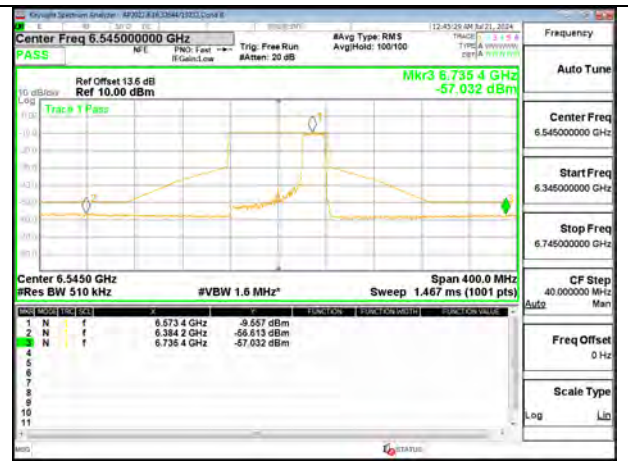

MID CHANNEL ANT 5 6705

STRADDLE CHANNEL ANT 6 6865

STRADDLE CHANNEL ANT 5 6865

2TX Antenna 6 + Antenna 5 OFDMA MODE (FCC + IC) – 242-Tones, RU Index 64

STRADDLE CHANNEL ANT 6 6545

STRADDLE CHANNEL ANT 5 6545