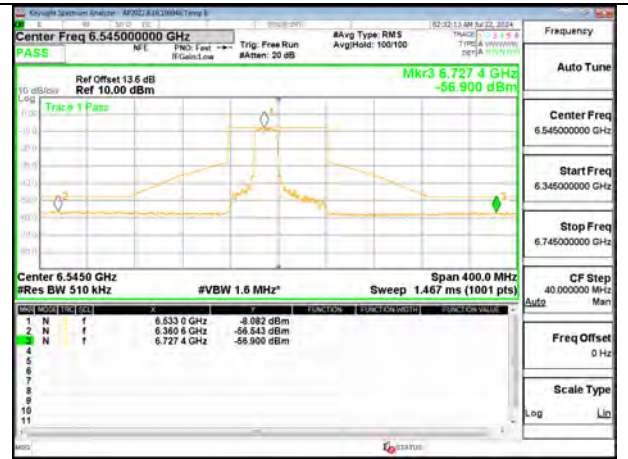

MID CHANNEL ANT 6 6705

MID CHANNEL ANT 5 6705

STRADDLE CHANNEL ANT 6 6865

STRADDLE CHANNEL ANT 5 6865

2TX Antenna 6 + Antenna 5 SDM MODE (FCC + IC) – 242-Tones, RU Index 62

STRADDLE CHANNEL ANT 6 6545

STRADDLE CHANNEL ANT 5 6545