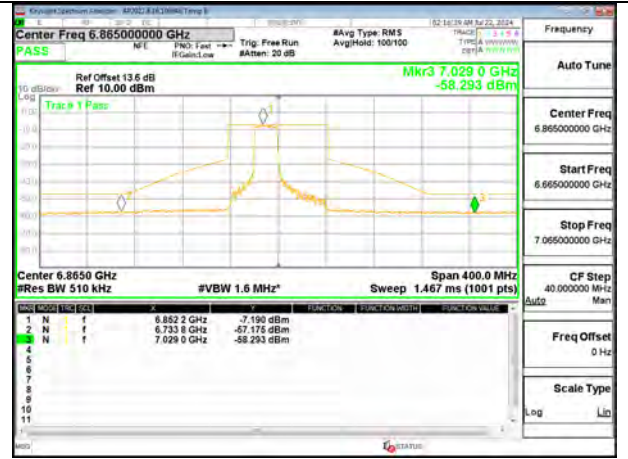

STRADDLE CHANNEL ANT 5 6865