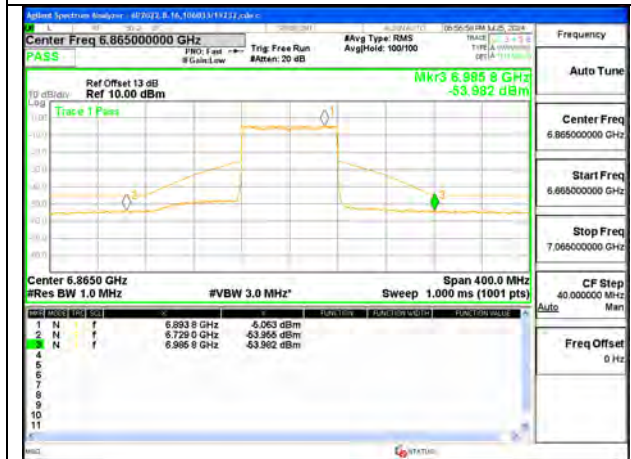

**STRADDLE CHANNEL 6545**

**MID CHANNEL 6705**

**STRADDLE CHANNEL 6865**

**1TX Antenna 6 MODE (FCC+IC) MOBILE – SU MODE**

**STRADDLE CHANNEL 6545**

**MID CHANNEL 6705**

**STRADDLE CHANNEL 6865**

**1TX Antenna 5 MODE (FCC+IC) MOBILE – 242-Tones, RU Index 61**