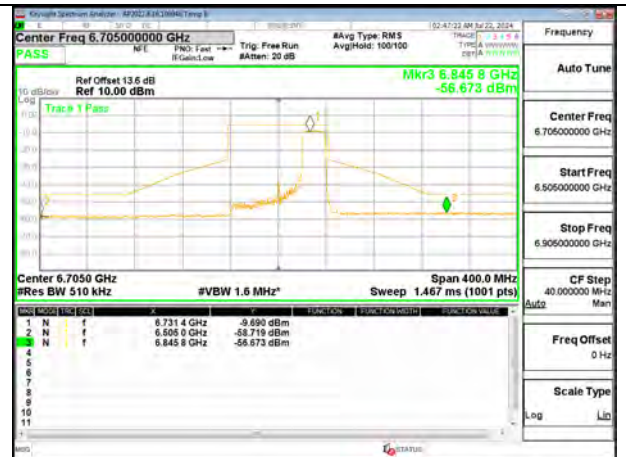

MID CHANNEL ANT 5 6705