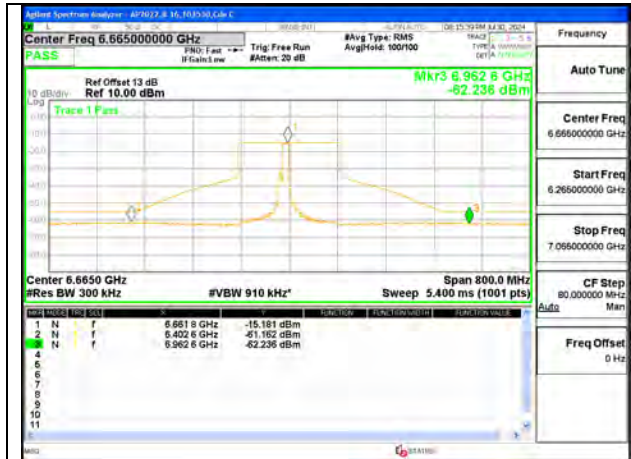

**MID CHANNEL ANT 6 6665**

**MID CHANNEL ANT 5 6665**

**STRADDLE ANT 6 6825**

**STRADDLE ANT 5 6825**

2TX Antenna 6 + Antenna 5 OFDMA MODE (FCC + IC) – 106 + 26-Tones, RU Index 89 (sb0)

MID CHANNEL ANT 6 6665