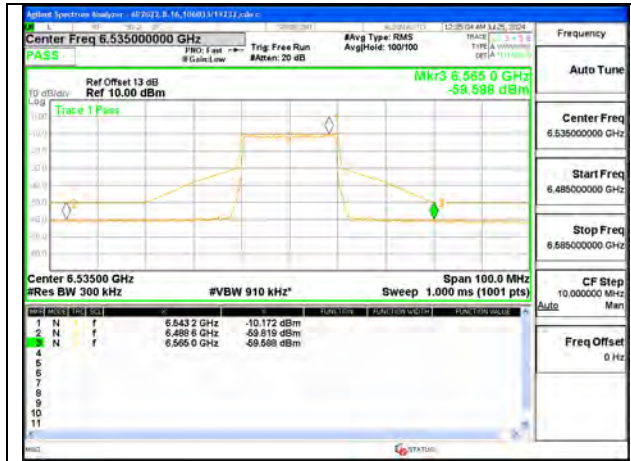

1TX Antenna 6 MODE (FCC+IC) MOBILE – SU Mode

LOW CHANNEL 6535