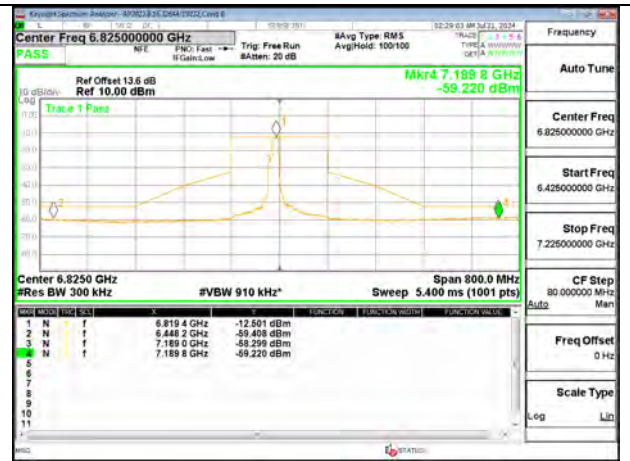

STRADDLE ANT 5 6825