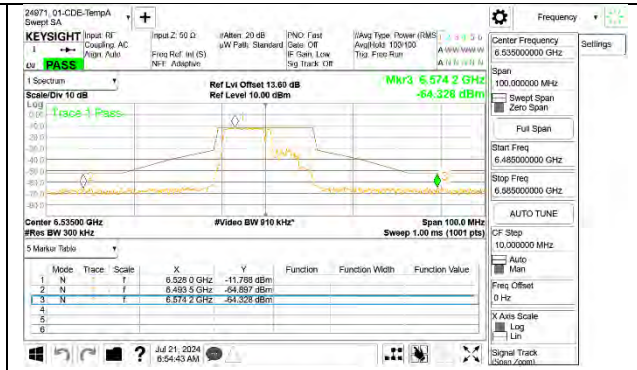

LOW CHANNEL ANT 5 6535