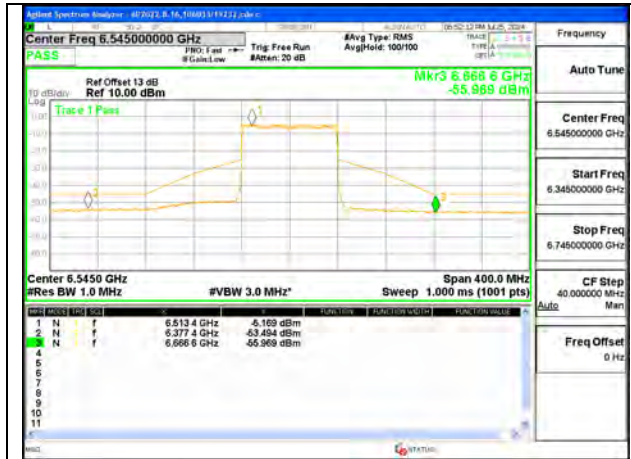

**STRADDLE CHANNEL 6545**

**MID CHANNEL 6705**

**STRADDLE CHANNEL 6865**

**1TX Antenna 6 MODE (FCC+IC) MOBILE – SU MODE**

**STRADDLE CHANNEL 6545**

**MID CHANNEL 6705**

**STRADDLE CHANNEL 6865**

**1TX Antenna 5 MODE (FCC+IC) MOBILE – 242-Tones, RU Index 61**