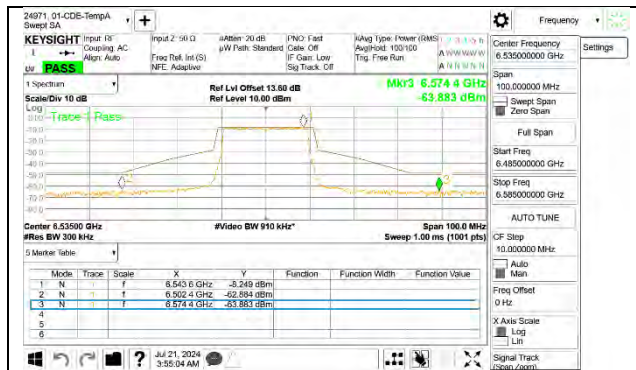

1TX Antenna 5 MODE (FCC+IC) MOBILE – 106 + 26-Tones, SU

LOW CHANNEL 6535