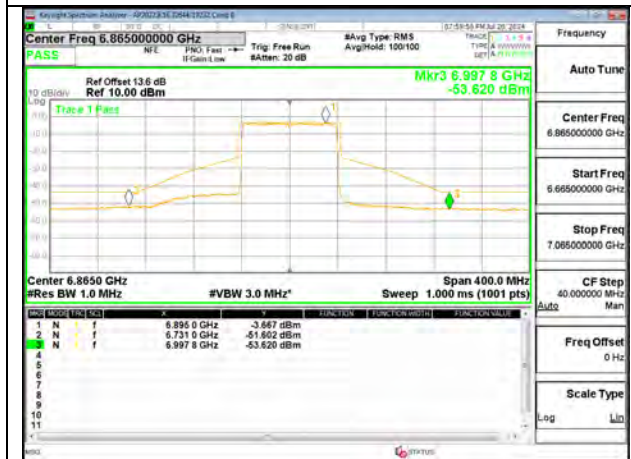

STRADDLE CHANNEL 6865