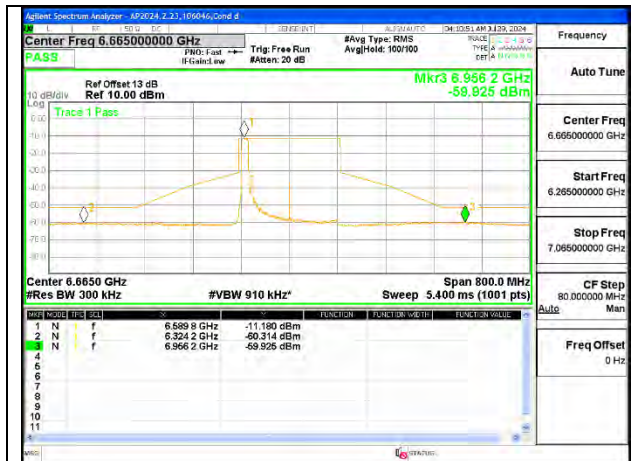

2TX Antenna 6 + Antenna 5 SDM MODE (FCC + IC) – 106 + 26-Tones, RU Index 82 (sb0)

MID CHANNEL ANT 6 6665