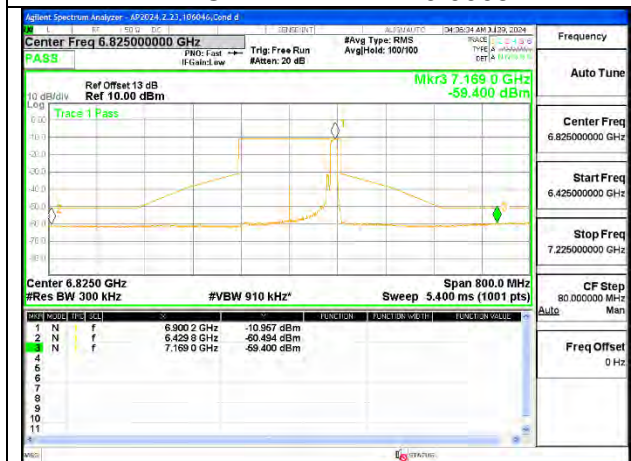

STRADDLE ANT 6 6825