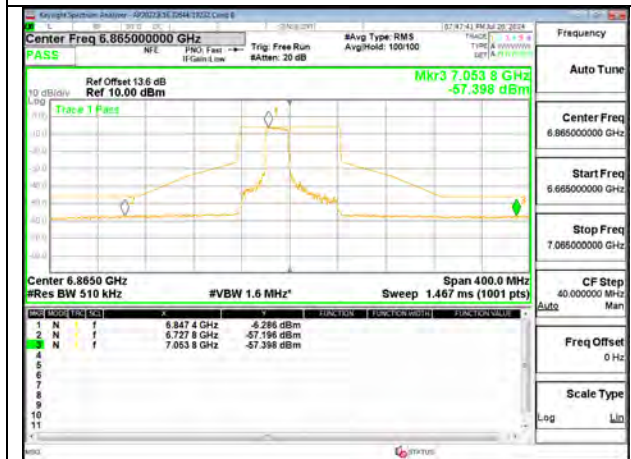

**STRADDLE CHANNEL 6545**

**MID CHANNEL 6705**

**STRADDLE CHANNEL 6865**

**1TX Antenna 5 MODE (FCC+IC) MOBILE – 242-Tones, RU Index 62**

**STRADDLE CHANNEL 6545**

**MID CHANNEL 6705**

**STRADDLE CHANNEL 6865**