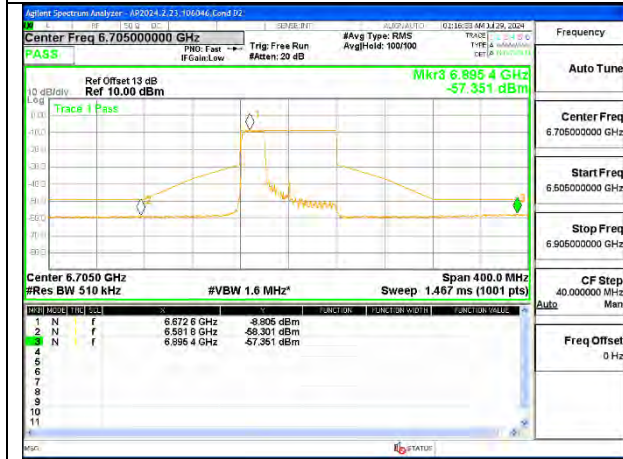

MID CHANNEL ANT 6 6705

MID CHANNEL ANT 5 6705

STRADDLE CHANNEL ANT 6 6865

STRADDLE CHANNEL ANT 5 6865

2TX Antenna 6 + Antenna 5 SDM MODE (FCC + IC) – 242-Tones, RU Index 61

STRADDLE CHANNEL ANT 6 6545

STRADDLE CHANNEL ANT 5 6545