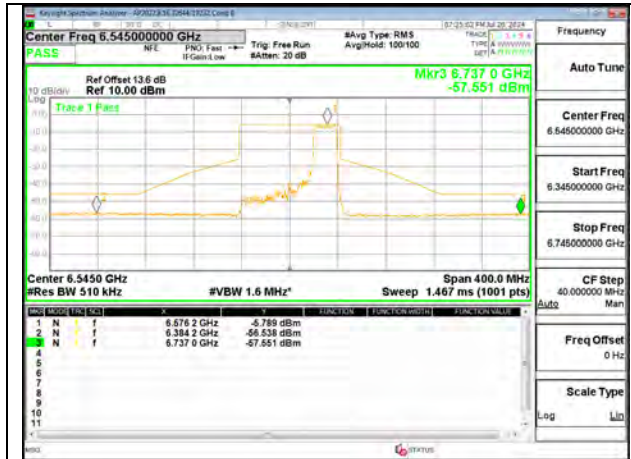

1TX Antenna 5 MODE (FCC+IC) MOBILE – 242-Tones, RU Index 64

STRADDLE CHANNEL 6545