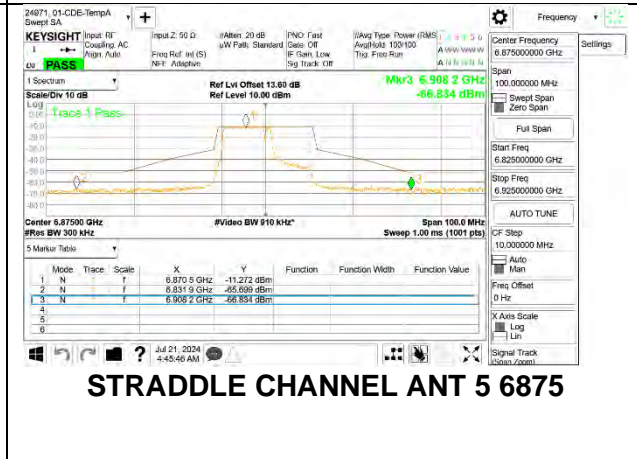

### 2TX Antenna 6 + Antenna 5 OFDMA MODE (FCC + IC) – 106 + 26-Tones, RU Index 82

**LOW CHANNEL ANT 6 6535**

**LOW CHANNEL ANT 5 6535**

**MID CHANNEL ANT 6 6715**

**MID CHANNEL ANT 5 6715**

**STRADDLE CHANNEL ANT 6 6875**

**STRADDLE CHANNEL ANT 5 6875**

2TX Antenna 6 + Antenna 5 OFDMA MODE (FCC + IC) – 106 + 26-Tones, RU Index 83