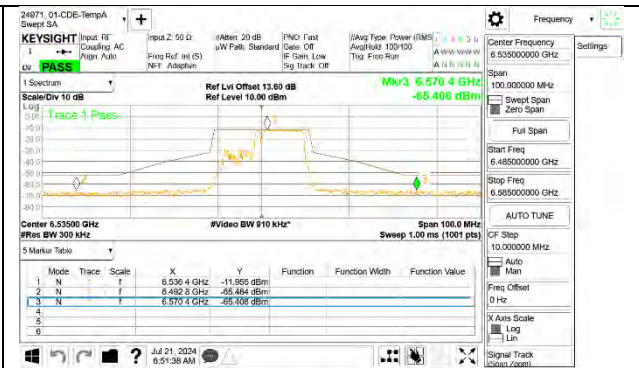

### 2TX Antenna 6 + Antenna 5 OFDMA MODE (FCC + IC) – 106 + 26-Tones, RU Index 82

**LOW CHANNEL ANT 6 6535**

**LOW CHANNEL ANT 5 6535**

**MID CHANNEL ANT 6 6715**

**MID CHANNEL ANT 5 6715**

**STRADDLE CHANNEL ANT 6 6875**

**STRADDLE CHANNEL ANT 5 6875**

2TX Antenna 6 + Antenna 5 OFDMA MODE (FCC + IC) – 106 + 26-Tones, RU Index 83