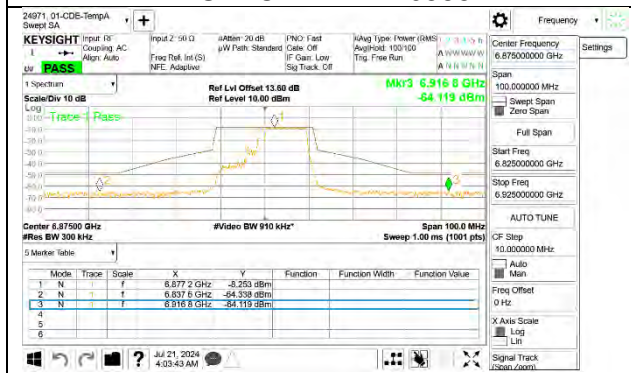

STRADDLE CHANNEL 6875