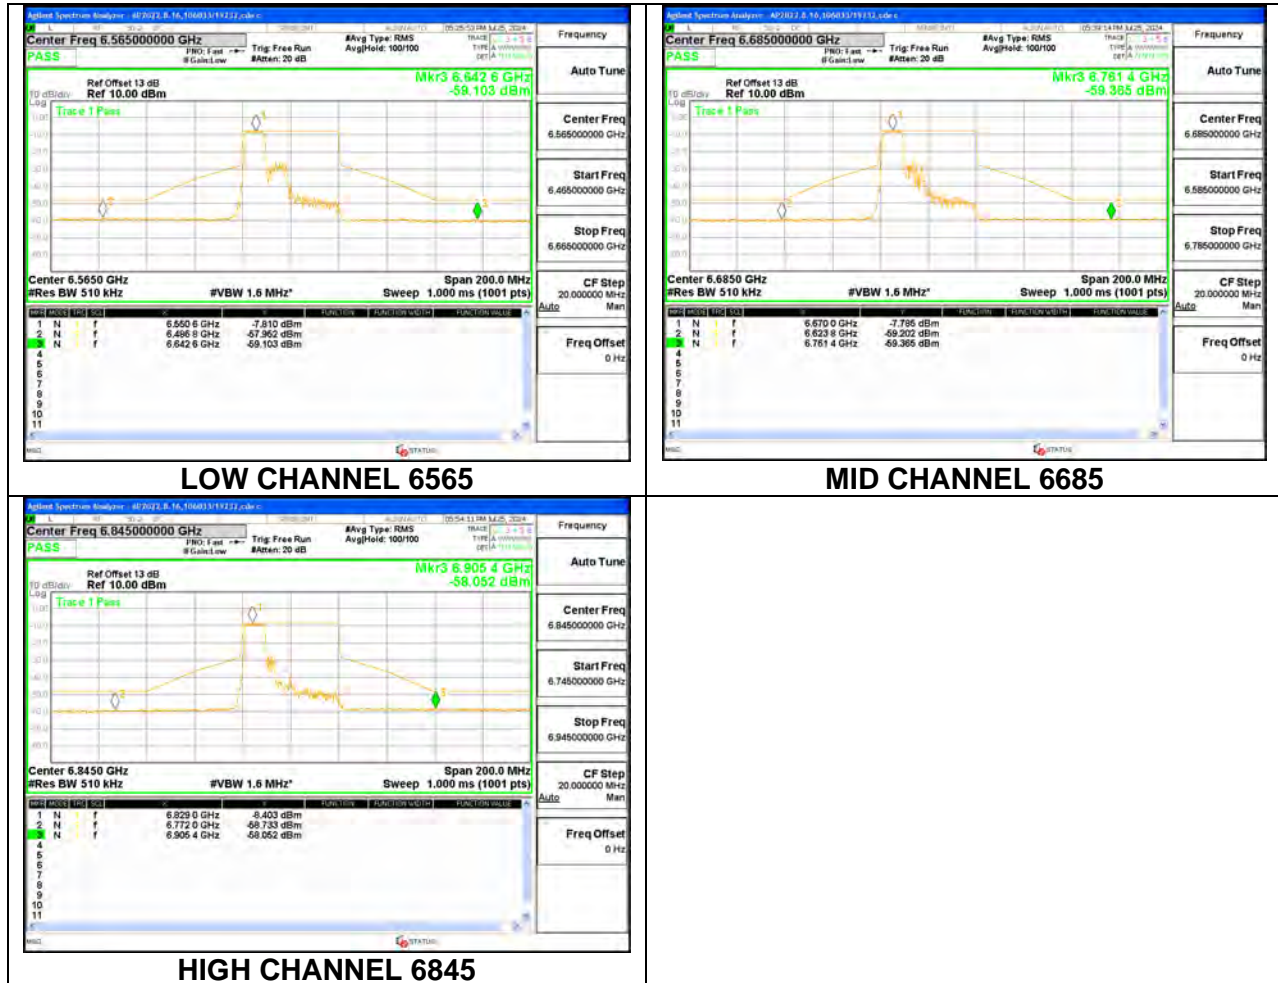

9.6.10. 802.11be EHT40 MODE IN THE UNII-7 BAND

1TX Antenna 6 MODE (FCC+IC) MOBILE – 106-Tones, RU Index 53