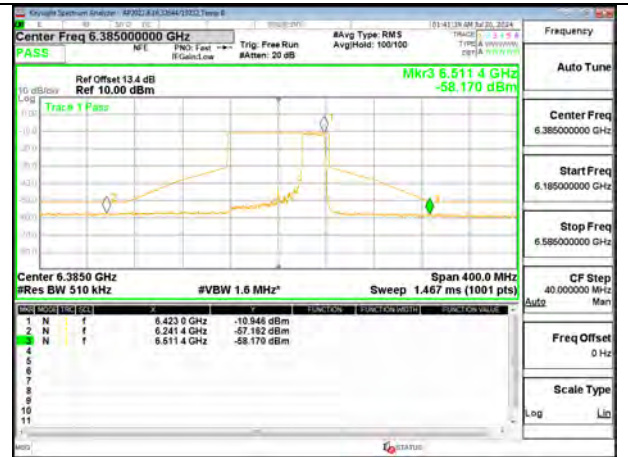

LOW CHANNEL ANT 6 5985

LOW CHANNEL ANT 5 5985

MID CHANNEL ANT 6 6145

MID CHANNEL ANT 5 6145

HIGH CHANNEL ANT 6 6385

HIGH CHANNEL ANT 5 6385

2TX Antenna 6 + Antenna 5 OFDMA MODE (FCC + IC) – SU Mode

LOW CHANNEL ANT 6 5985