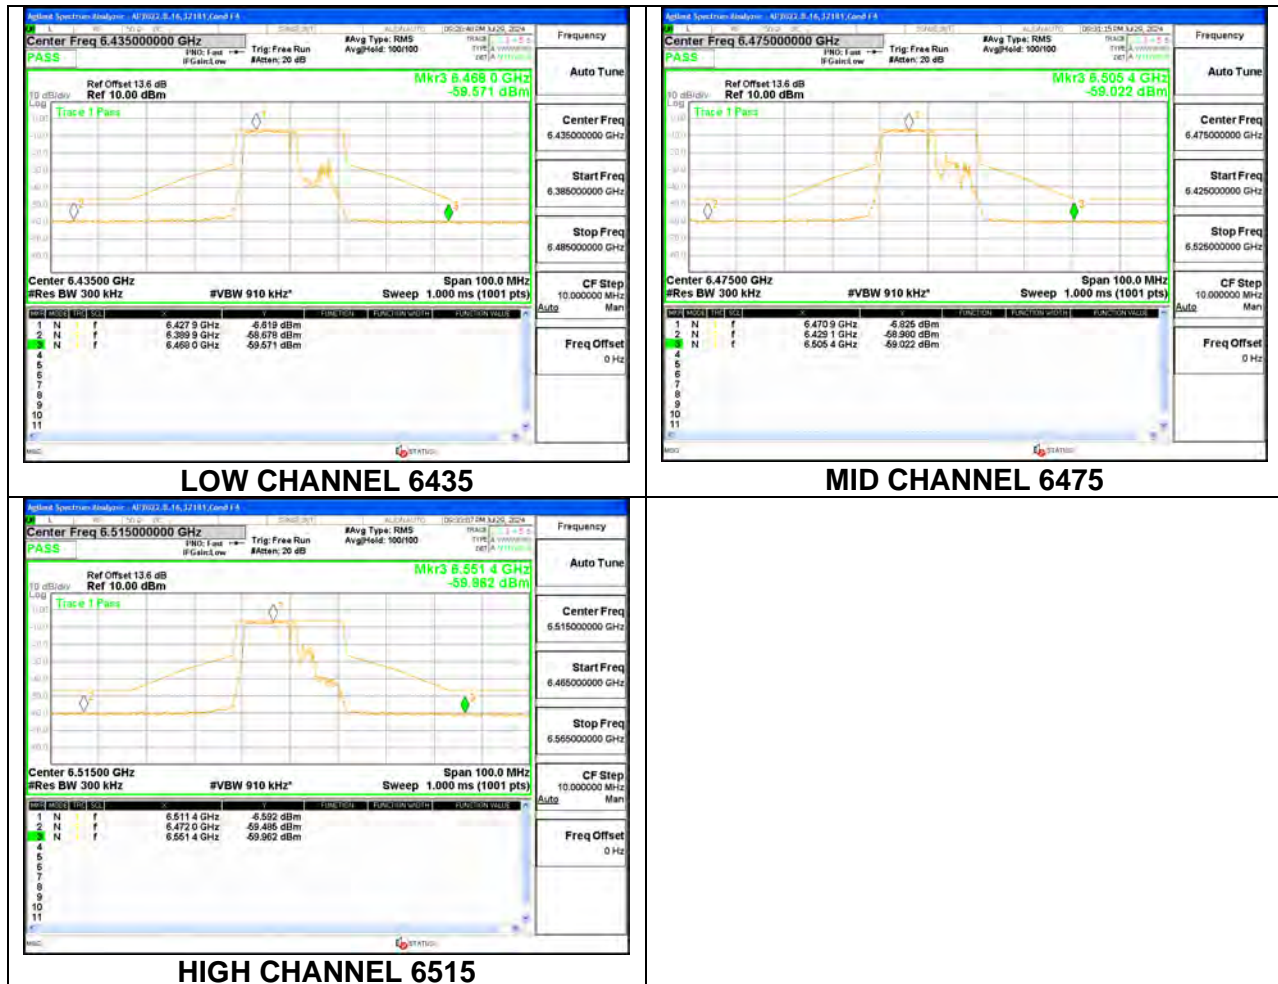

HIGH CHANNEL 6515

1TX Antenna 6 MODE (FCC+IC) MOBILE – SU MODE

LOW CHANNEL 6435

MID CHANNEL 6475

HIGH CHANNEL 6515

1TX Antenna 5 MODE (FCC+IC) MOBILE – 106 + 26-Tones, RU Index 82

1TX Antenna 5 MODE (FCC+IC) MOBILE – 106 + 26-Tones, RU Index 83