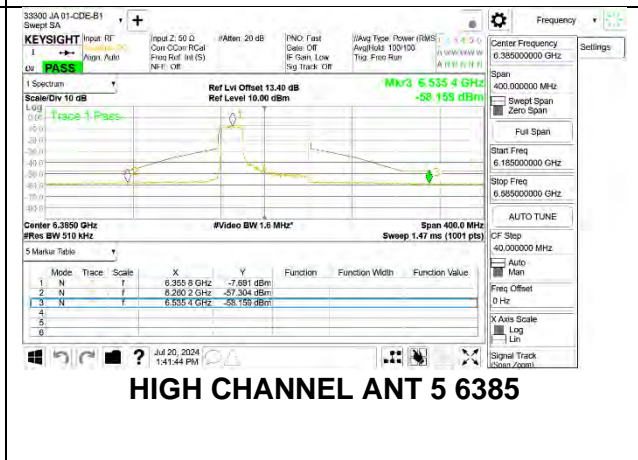

LOW CHANNEL ANT 5 5985

MID CHANNEL ANT 6 6145

MID CHANNEL ANT 5 6145

HIGH CHANNEL ANT 6 6385

HIGH CHANNEL ANT 5 6385

2TX Antenna 6 + Antenna 5 SDM MODE (FCC + IC) – 242-Tones, RU Index 62

2TX Antenna 6 + Antenna 5 SDM MODE (FCC + IC) – 242-Tones, RU Index 64