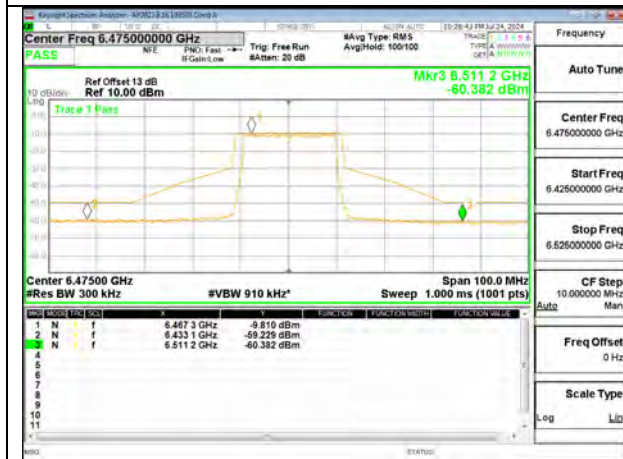

LOW CHANNEL ANT 5 6435

MID CHANNEL ANT 6 6475

MID CHANNEL ANT 5 6475

HIGH CHANNEL ANT 6 6515

HIGH CHANNEL ANT 5 6515

2TX Antenna 6 + Antenna 5 SDM MODE (FCC + IC) – SU Mode

LOW CHANNEL ANT 6 6435

LOW CHANNEL ANT 5 6435