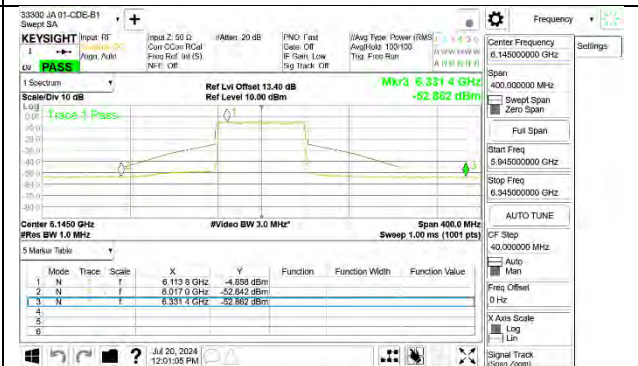

LOW CHANNEL ANT 6 5985

LOW CHANNEL ANT 5 5985

MID CHANNEL ANT 6 6145

MID CHANNEL ANT 5 6145

HIGH CHANNEL ANT 6 6385

HIGH CHANNEL ANT 5 6385

2TX Antenna 6 + Antenna 5 SDM MODE (FCC + IC) – SU Mode

9.6.4. 802.11be EHT160 MODE IN THE UNII-5 BAND