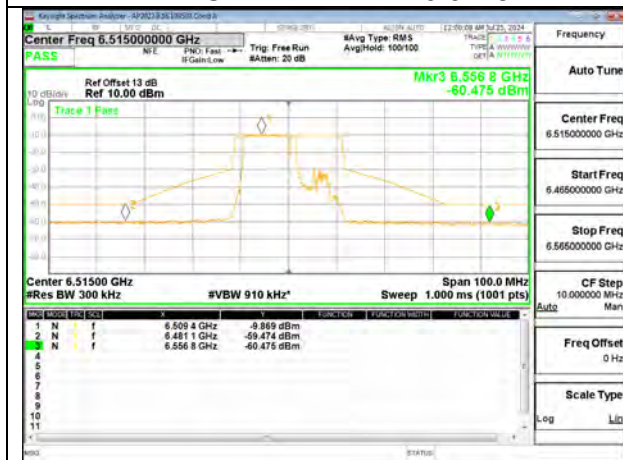

HIGH CHANNEL ANT 6 6515