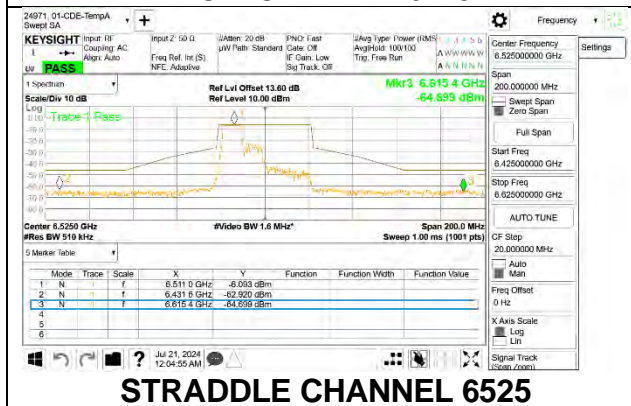

LOW CHANNEL 6445

MID CHANNEL 6485

STRADDLE CHANNEL 6525

1TX Antenna 5 MODE (FCC+IC) MOBILE – 106-Tones, RU Index 53

LOW CHANNEL 6445

MID CHANNEL 6485

STRADDLE CHANNEL 6525

1TX Antenna 5 MODE (FCC+IC) MOBILE – 106-Tones, RU Index 54