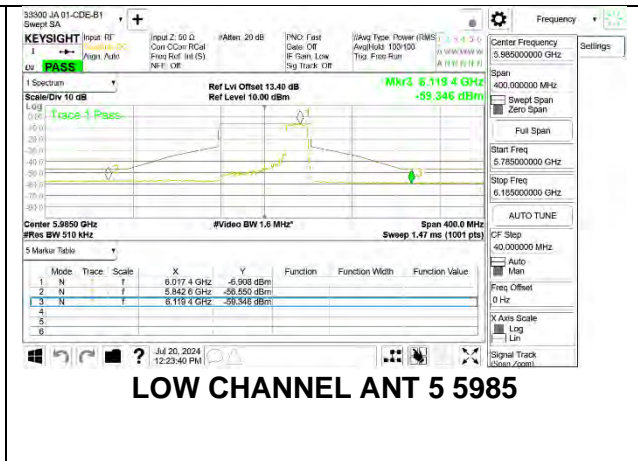

LOW CHANNEL ANT 5 5985