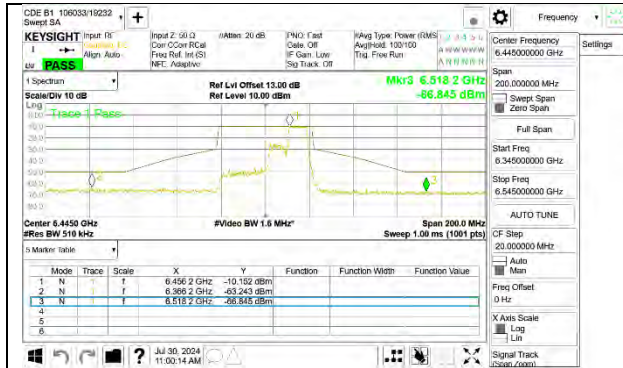

STRADDLE CHANNEL ANT 6 6525

STRADDLE CHANNEL ANT 5 6525

2TX Antenna 6 + Antenna 5 OFDMA MODE (FCC + IC) – 106-Tones, RU Index 54

2TX Antenna 6 + Antenna 5 OFDMA MODE (FCC + IC) – 106-Tones, RU Index 56

LOW CHANNEL ANT 6 6445