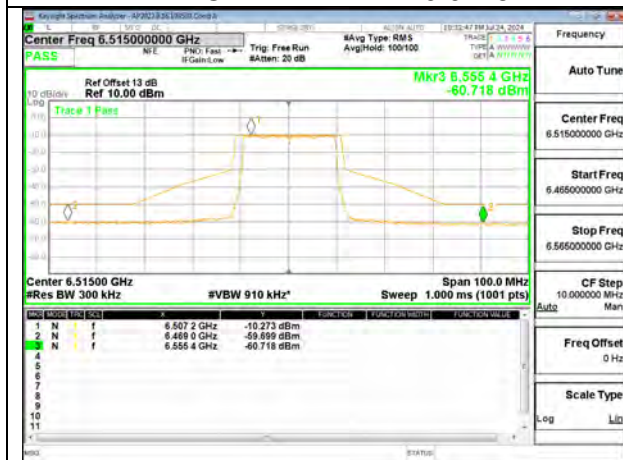

HIGH CHANNEL ANT 6 6515