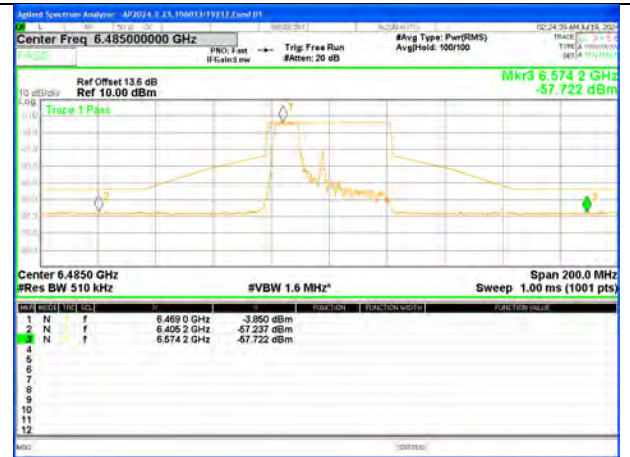

LOW CHANNEL 6445

MID CHANNEL 6485

STRADDLE CHANNEL 6525

1TX Antenna 5 MODE (FCC+IC) MOBILE – 106-Tones, RU Index 53

LOW CHANNEL 6445

MID CHANNEL 6485

STRADDLE CHANNEL 6525

1TX Antenna 5 MODE (FCC+IC) MOBILE – 106-Tones, RU Index 54