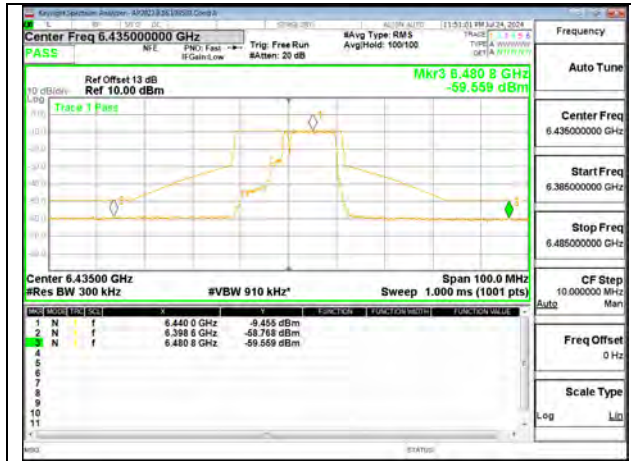

LOW CHANNEL ANT 5 6435

MID CHANNEL ANT 6 6475

MID CHANNEL ANT 5 6475

HIGH CHANNEL ANT 6 6515

HIGH CHANNEL ANT 5 6515

2TX Antenna 6 + Antenna 5 SDM MODE (FCC + IC) – 106 + 26-Tones, RU Index 83

LOW CHANNEL ANT 6 6435