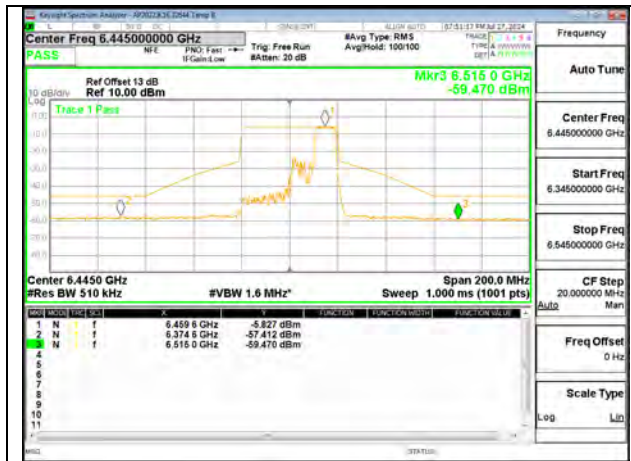

LOW CHANNEL 6445

MID CHANNEL 6485

STRADDLE CHANNEL 6525

1TX Antenna 6 MODE (FCC+IC) MOBILE – 106-Tones, RU Index 56

LOW CHANNEL 6445

MID CHANNEL 6485

STRADDLE CHANNEL 6525

1TX Antenna 6 MODE (FCC+IC) MOBILE – SU MODE