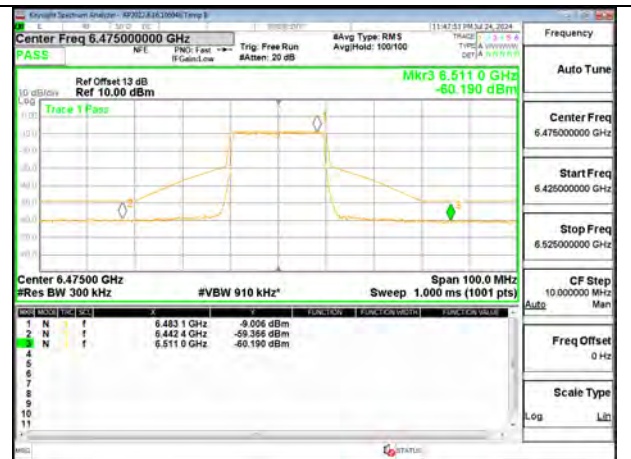

MID CHANNEL 6475