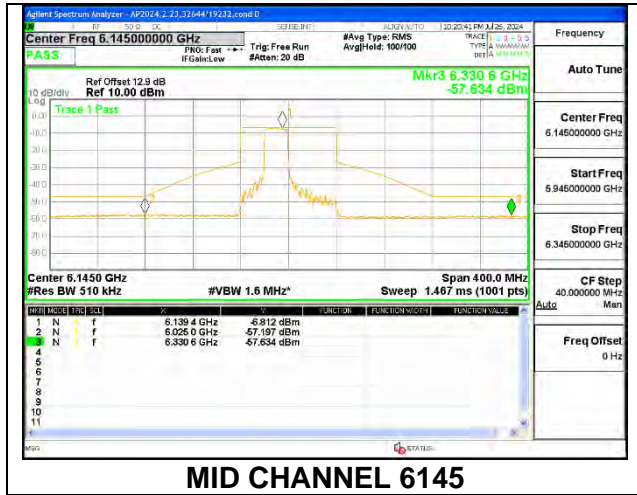

1TX Antenna 6 MODE (FCC+IC) MOBILE – 242-Tones, RU Index 62