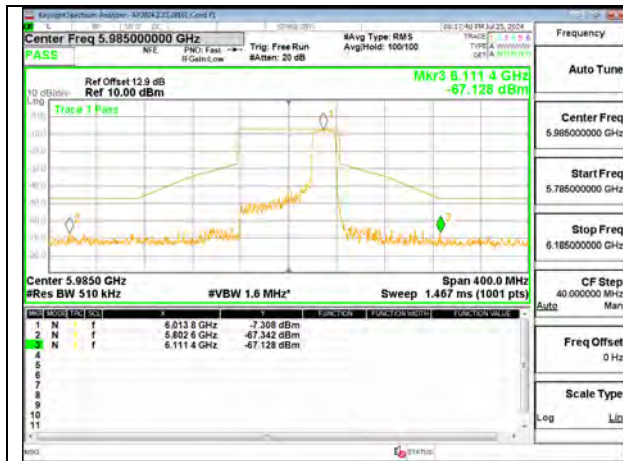

LOW CHANNEL ANT 5 5985

MID CHANNEL ANT 6 6145

MID CHANNEL ANT 5 6145

HIGH CHANNEL ANT 6 6385

HIGH CHANNEL ANT 5 6385

2TX Antenna 6 + Antenna 5 SDM MODE (FCC + IC) – 242-Tones, RU Index 62

2TX Antenna 6 + Antenna 5 SDM MODE (FCC + IC) – 242-Tones, RU Index 64