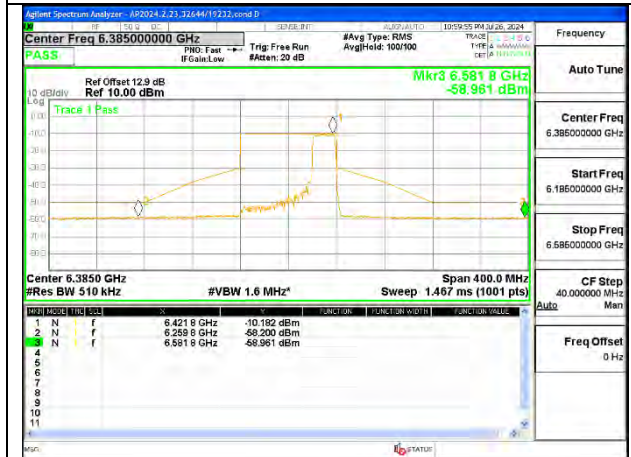

LOW CHANNEL ANT 6 5985

LOW CHANNEL ANT 5 5985

MID CHANNEL ANT 6 6145

MID CHANNEL ANT 5 6145

HIGH CHANNEL ANT 6 6385

HIGH CHANNEL ANT 5 6385

2TX Antenna 6 + Antenna 5 OFDMA MODE (FCC + IC) – SU Mode

LOW CHANNEL ANT 6 5985