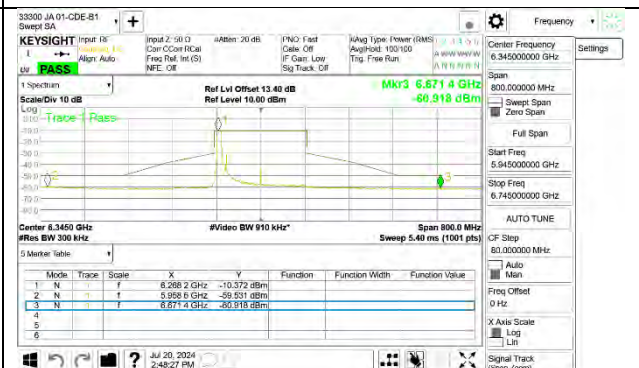

LOW CHANNEL ANT 6 6025

LOW CHANNEL ANT 5 6025

MID CHANNEL ANT 6 6185

MID CHANNEL ANT 5 6185

HIGH CHANNEL ANT 6 6345

HIGH CHANNEL ANT 5 6345

2TX Antenna 6 + Antenna 5 SDM MODE (FCC + IC) – 106-Tones, RU Index S60