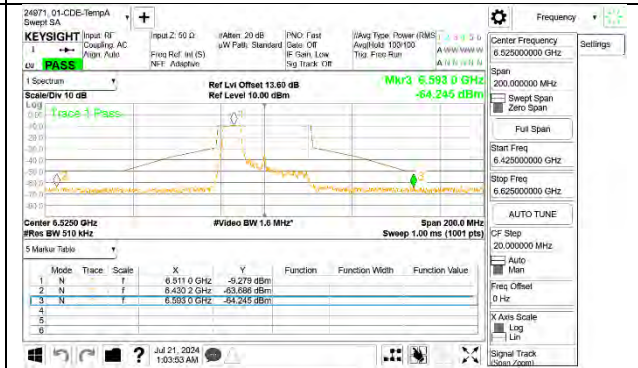

STRADDLE CHANNEL ANT 5 6525