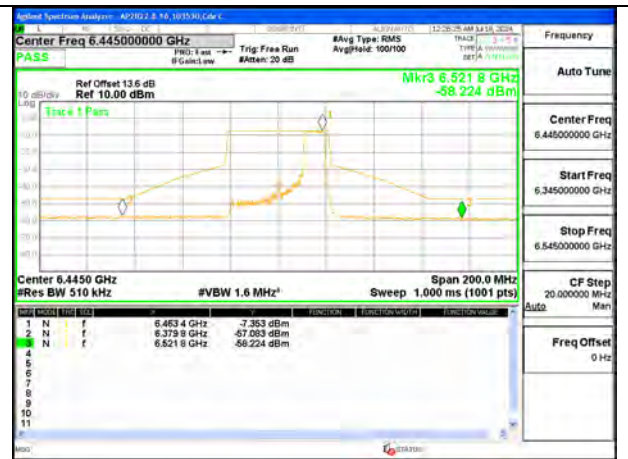

MID CHANNEL ANT 6 6485

MID CHANNEL ANT 5 6485

STRADDLE CHANNEL ANT 6 6525

STRADDLE CHANNEL ANT 5 6525

2TX Antenna 6 + Antenna 5 SDM MODE (FCC + IC) – 106-Tones, RU Index 56

LOW CHANNEL ANT 6 6445

LOW CHANNEL ANT 5 6445