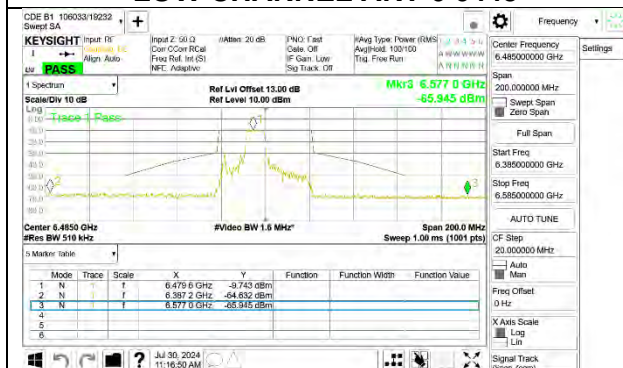

2TX Antenna 6 + Antenna 5 OFDMA MODE (FCC + IC) – 106-Tones, RU Index 54