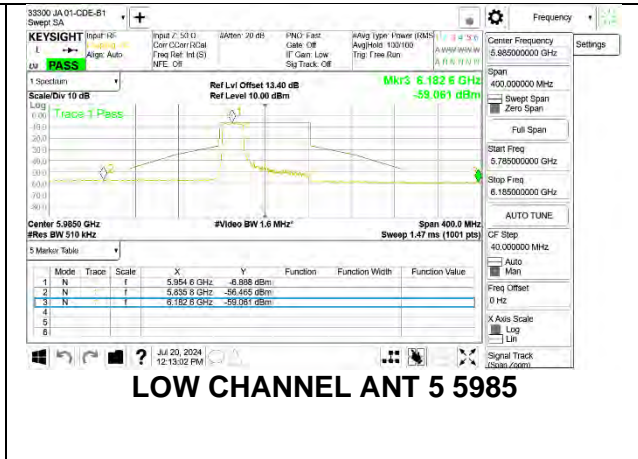

LOW CHANNEL ANT 5 5985

MID CHANNEL ANT 6 6145

MID CHANNEL ANT 5 6145

HIGH CHANNEL ANT 6 6385

HIGH CHANNEL ANT 5 6385

2TX Antenna 6 + Antenna 5 SDM MODE (FCC + IC) – 242-Tones, RU Index 61

LOW CHANNEL ANT 6 5985