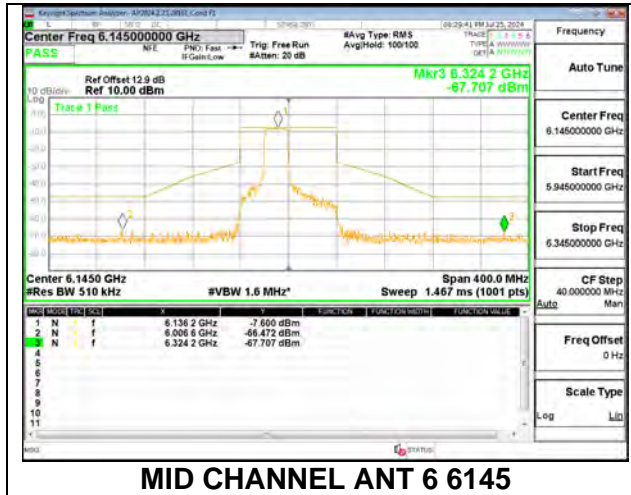

LOW CHANNEL ANT 5 5985

MID CHANNEL ANT 6 6145

MID CHANNEL ANT 5 6145

HIGH CHANNEL ANT 6 6385

HIGH CHANNEL ANT 5 6385

2TX Antenna 6 + Antenna 5 SDM MODE (FCC + IC) – 242-Tones, RU Index 62

2TX Antenna 6 + Antenna 5 SDM MODE (FCC + IC) – 242-Tones, RU Index 64