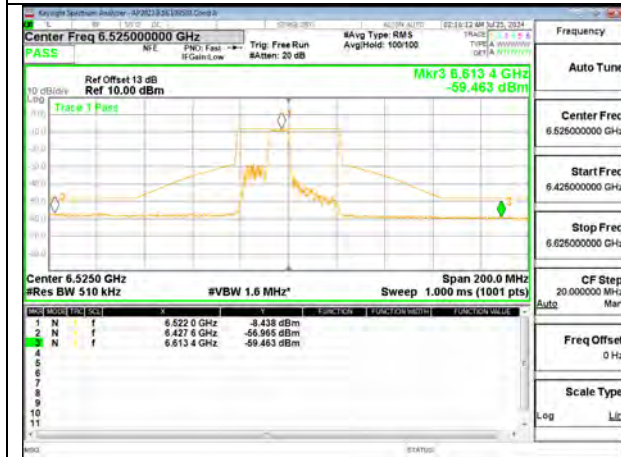

STRADDLE CHANNEL ANT 6 6525