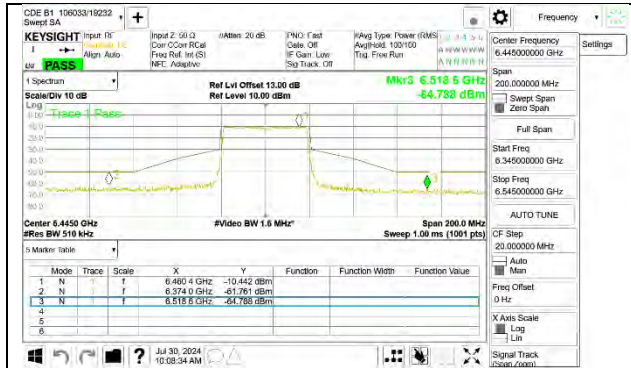

LOW CHANNEL ANT 5 6445

MID CHANNEL ANT 6 6485

MID CHANNEL ANT 5 6485

STRADDLE CHANNEL ANT 6 6525

STRADDLE CHANNEL ANT 5 6525

2TX Antenna 6 + Antenna 5 OFDMA MODE (FCC + IC) – SU Mode

LOW CHANNEL ANT 6 6445

LOW CHANNEL ANT 5 6445