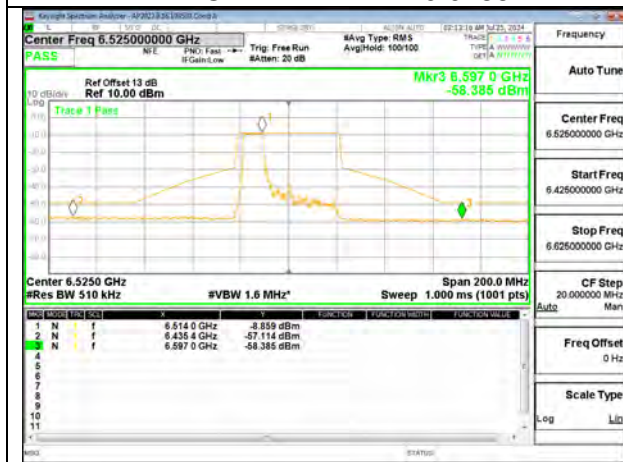

STRADDLE CHANNEL ANT 6 6525