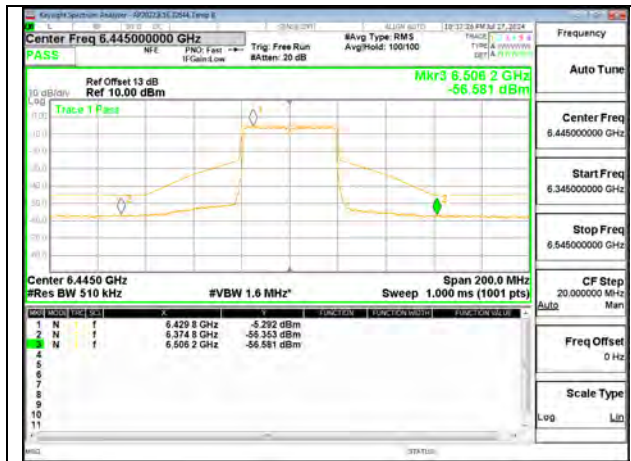

LOW CHANNEL 6445

MID CHANNEL 6485

STRADDLE CHANNEL 6525

1TX Antenna 6 MODE (FCC+IC) MOBILE – 106-Tones, RU Index 56

LOW CHANNEL 6445

MID CHANNEL 6485

STRADDLE CHANNEL 6525

1TX Antenna 6 MODE (FCC+IC) MOBILE – SU MODE