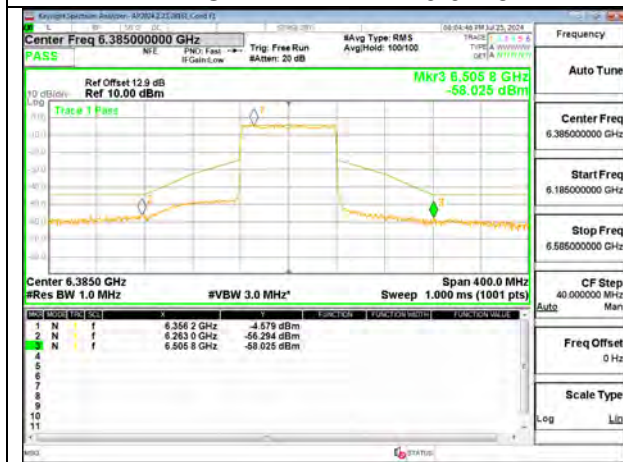

LOW CHANNEL ANT 6 5985

LOW CHANNEL ANT 5 5985

MID CHANNEL ANT 6 6145

MID CHANNEL ANT 5 6145

HIGH CHANNEL ANT 6 6385

HIGH CHANNEL ANT 5 6385

2TX Antenna 6 + Antenna 5 SDM MODE (FCC + IC) – SU Mode

9.6.4. 802.11be EHT160 MODE IN THE UNII-5 BAND