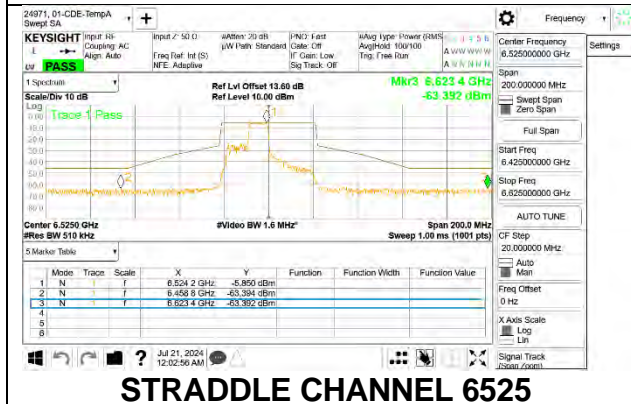

STRADDLE CHANNEL 6525