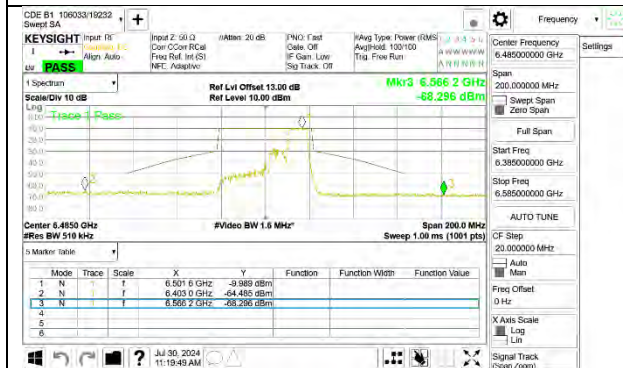

MID CHANNEL ANT 6 6485