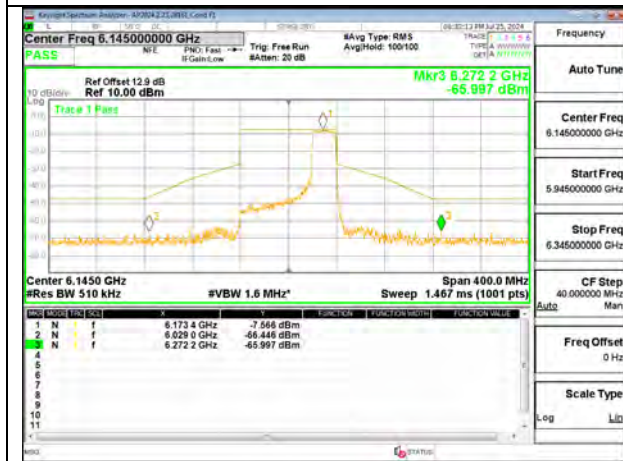

MID CHANNEL ANT 6 6145