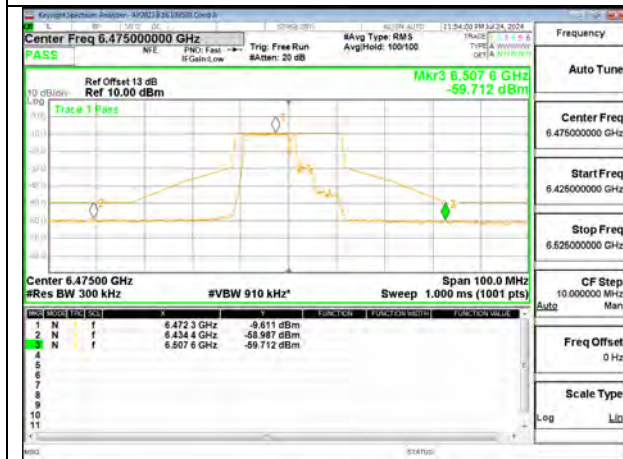

MID CHANNEL ANT 6 6475