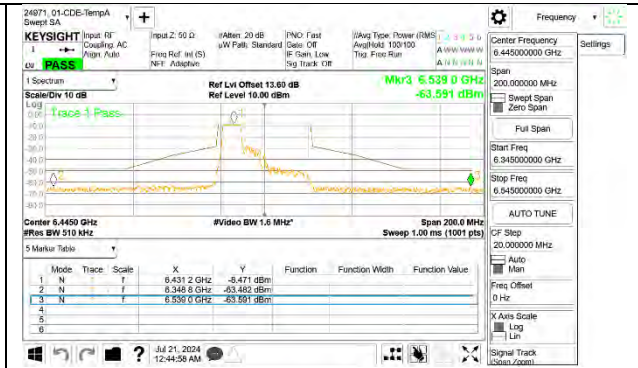

LOW CHANNEL 6445

MID CHANNEL 6485

STRADDLE CHANNEL 6525

2TX Antenna 6 + Antenna 5 OFDMA MODE (FCC + IC) – 106-Tones, RU Index 53

LOW CHANNEL ANT 6 6445

LOW CHANNEL ANT 5 6445

MID CHANNEL ANT 6 6485

MID CHANNEL ANT 5 6485