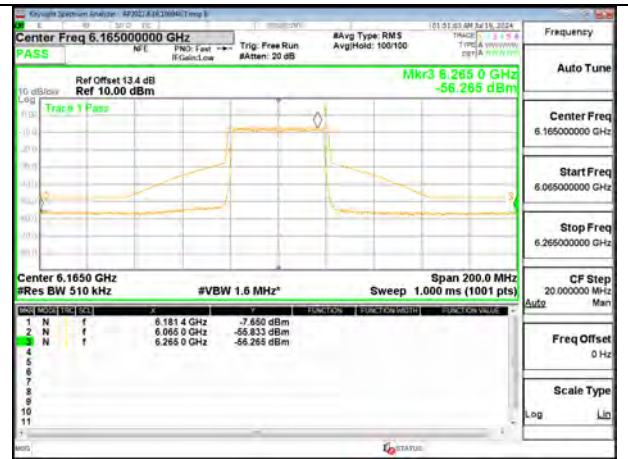

2TX Antenna 6 + Antenna 5 SDM MODE (FCC + IC) – SU Mode

LOW CHANNEL ANT 6 5965

LOW CHANNEL ANT 5 5965

MID CHANNEL ANT 6 6165

MID CHANNEL ANT 5 6165

HIGH CHANNEL ANT 6 6405

HIGH CHANNEL ANT 5 6405

9.6.3. 802.11be EHT80 MODE IN THE UNII-5 BAND