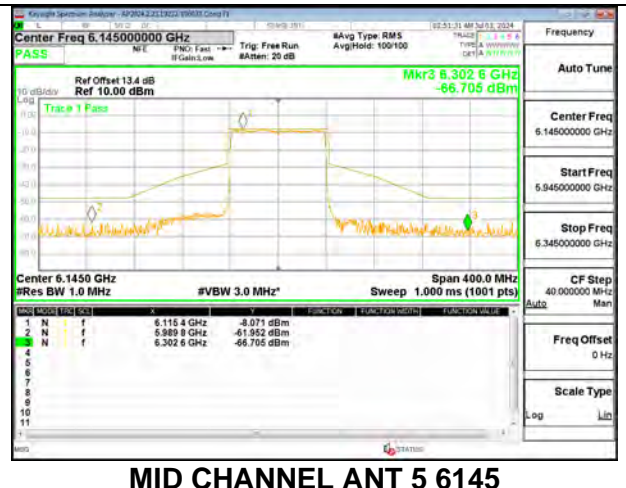

MID CHANNEL ANT 5 6145