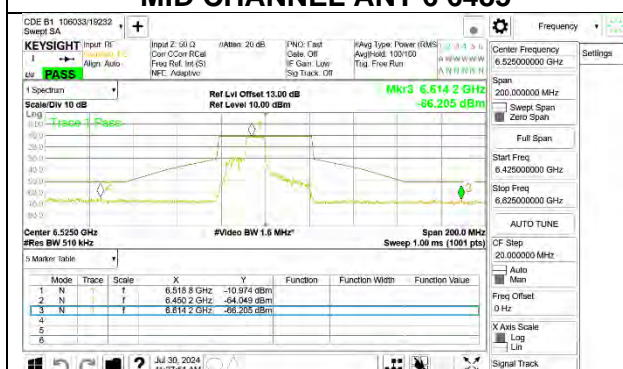

2TX Antenna 6 + Antenna 5 OFDMA MODE (FCC + IC) – 106-Tones, RU Index 54