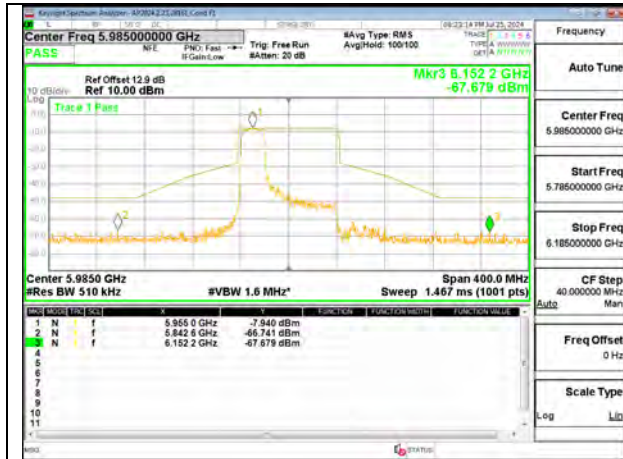

LOW CHANNEL ANT 5 5985

MID CHANNEL ANT 6 6145

MID CHANNEL ANT 5 6145

HIGH CHANNEL ANT 6 6385

HIGH CHANNEL ANT 5 6385

2TX Antenna 6 + Antenna 5 SDM MODE (FCC + IC) – 242-Tones, RU Index 61

LOW CHANNEL ANT 6 5985