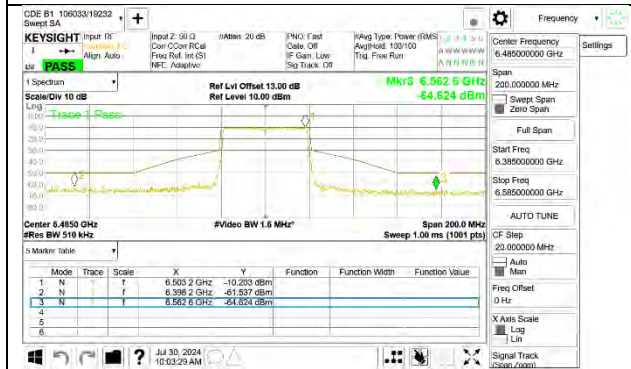

LOW CHANNEL ANT 5 6445

MID CHANNEL ANT 6 6485

MID CHANNEL ANT 5 6485

STRADDLE CHANNEL ANT 6 6525

STRADDLE CHANNEL ANT 5 6525

2TX Antenna 6 + Antenna 5 OFDMA MODE (FCC + IC) – SU Mode

LOW CHANNEL ANT 6 6445

LOW CHANNEL ANT 5 6445