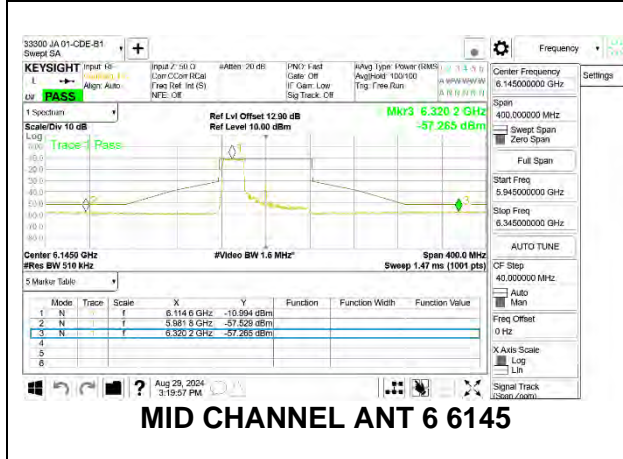

1TX Antenna 5 MODE (FCC+IC) MOBILE – SU MODE

LOW CHANNEL 5985

MID CHANNEL 6145

HIGH CHANNEL 6385

2TX Antenna 6 + Antenna 5 OFDMA MODE (FCC + IC) – 242-Tones, RU Index 61

LOW CHANNEL ANT 6 5985

LOW CHANNEL ANT 5 5985