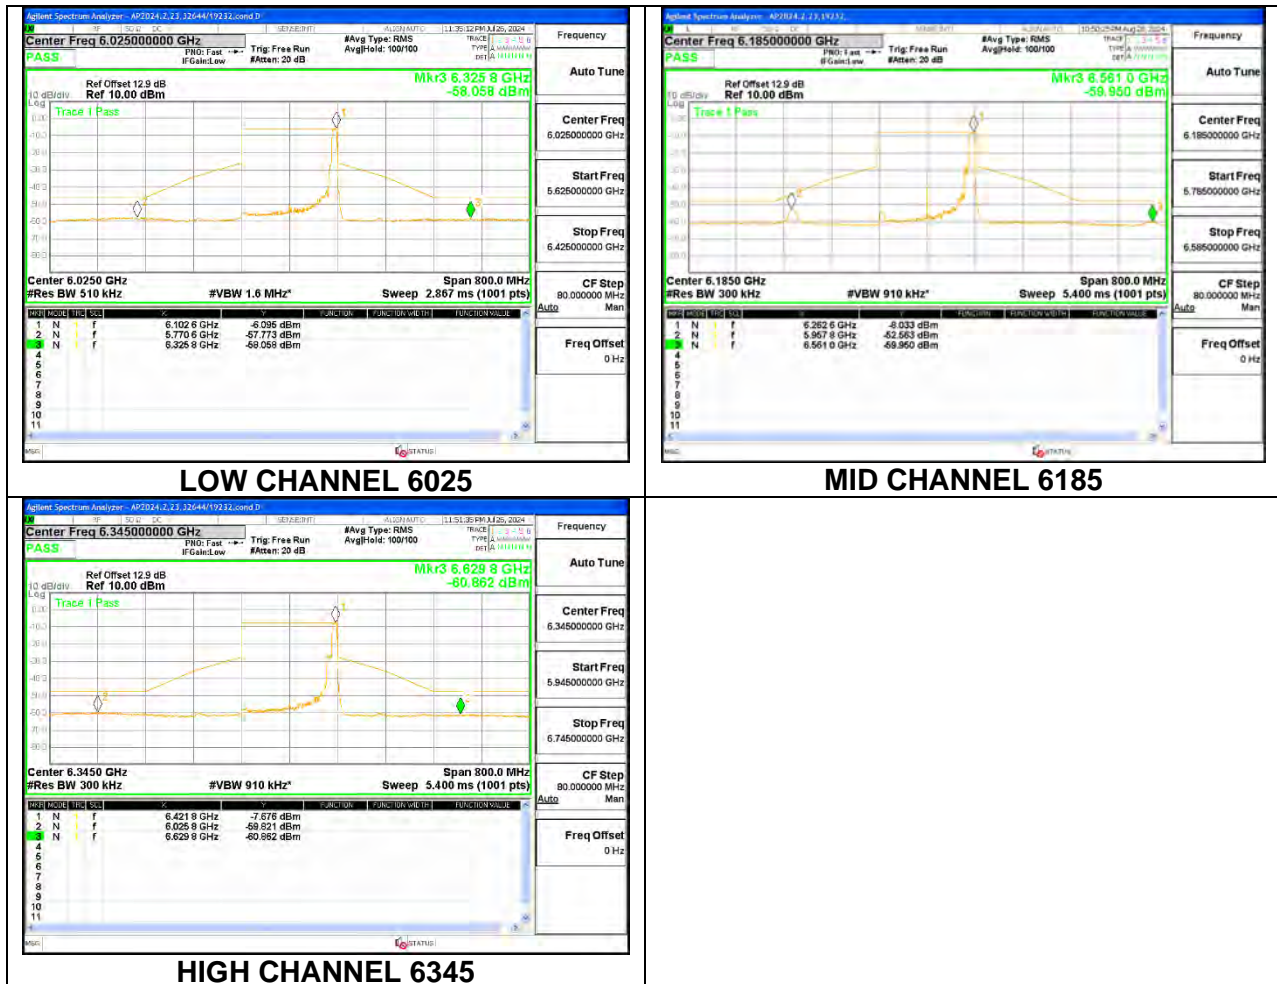

1TX Antenna 6 MODE (FCC+IC) MOBILE – 106-Tones, RU Index S60