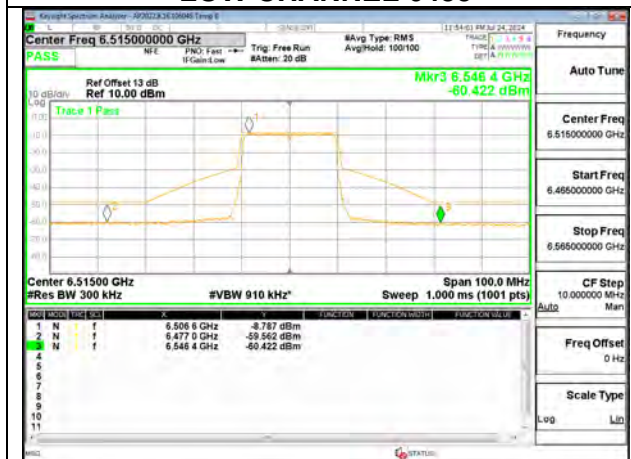

HIGH CHANNEL 6515

1TX Antenna 6 MODE (FCC+IC) MOBILE – SU MODE

LOW CHANNEL 6435

MID CHANNEL 6475

HIGH CHANNEL 6515

1TX Antenna 5 MODE (FCC+IC) MOBILE – 106 + 26-Tones, RU Index 82

1TX Antenna 5 MODE (FCC+IC) MOBILE – 106 + 26-Tones, RU Index 83