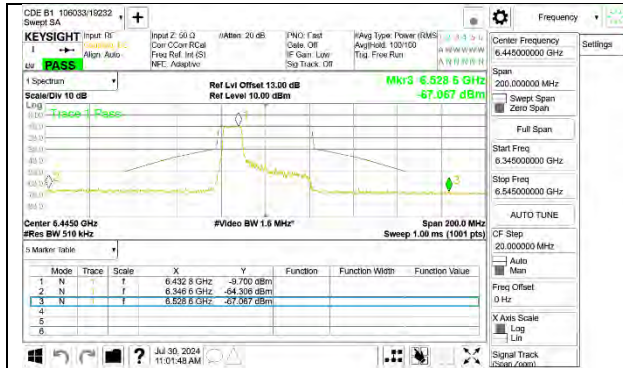

LOW CHANNEL 6445

MID CHANNEL 6485

STRADDLE CHANNEL 6525

2TX Antenna 6 + Antenna 5 OFDMA MODE (FCC + IC) – 106-Tones, RU Index 53

LOW CHANNEL ANT 6 6445

LOW CHANNEL ANT 5 6445

MID CHANNEL ANT 6 6485

MID CHANNEL ANT 5 6485