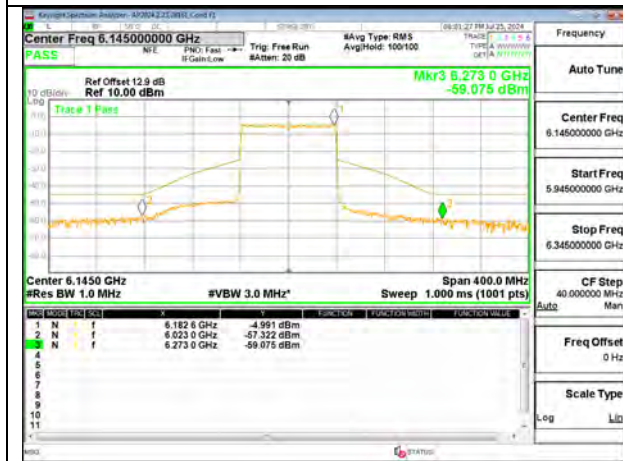

LOW CHANNEL ANT 6 5985

LOW CHANNEL ANT 5 5985

MID CHANNEL ANT 6 6145

MID CHANNEL ANT 5 6145

HIGH CHANNEL ANT 6 6385

HIGH CHANNEL ANT 5 6385

2TX Antenna 6 + Antenna 5 SDM MODE (FCC + IC) – SU Mode

9.6.4. 802.11be EHT160 MODE IN THE UNII-5 BAND