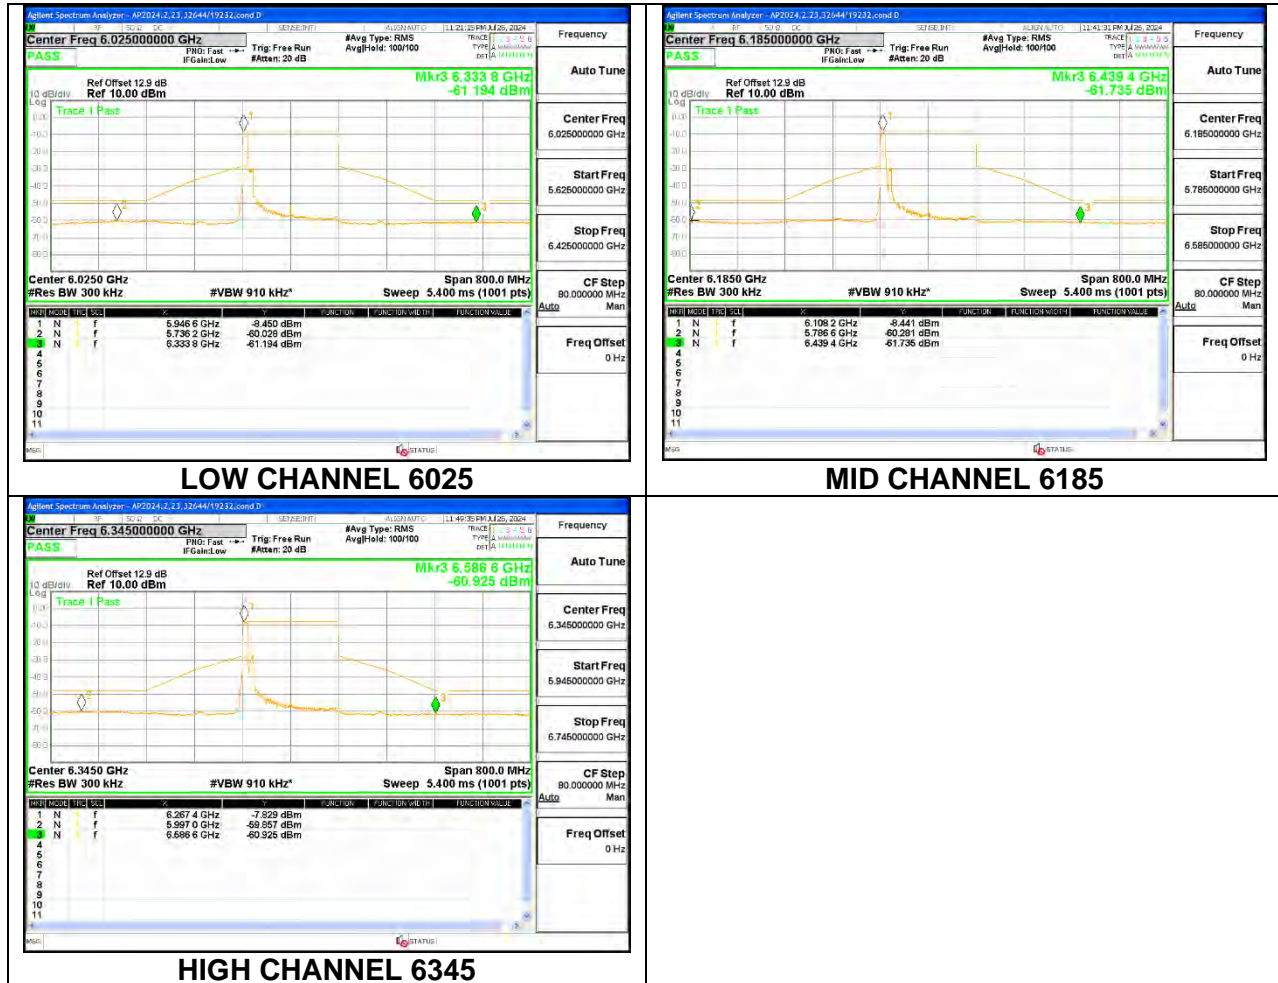

9.6.4. 802.11be EHT160 MODE IN THE UNII-5 BAND

1TX Antenna 6 MODE (FCC+IC) MOBILE – 106-Tones, RU Index 53