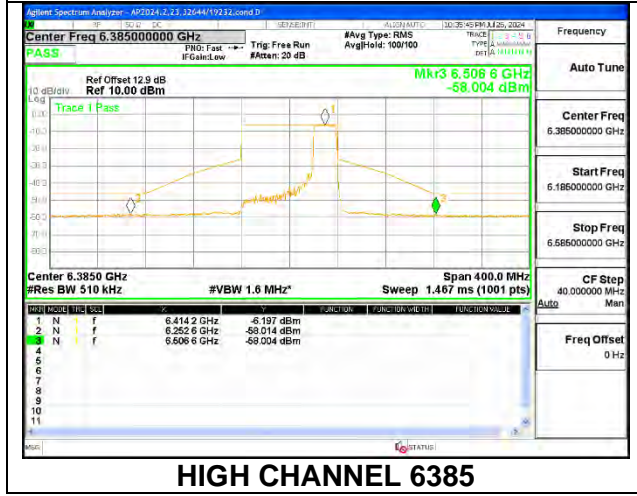

1TX Antenna 6 MODE (FCC+IC) MOBILE – 242-Tones, RU Index 64