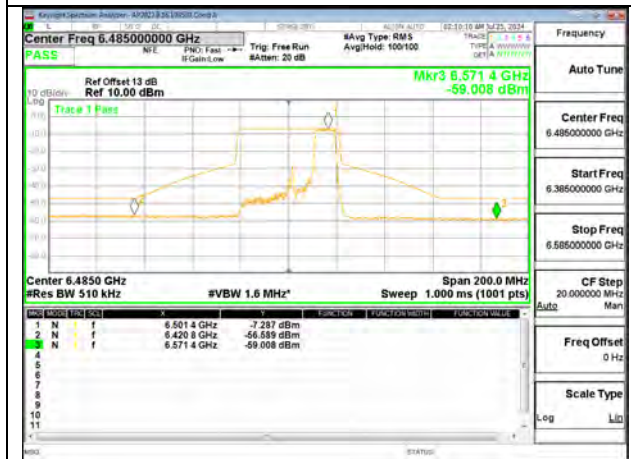

MID CHANNEL ANT 6 6485

MID CHANNEL ANT 5 6485

STRADDLE CHANNEL ANT 6 6525

STRADDLE CHANNEL ANT 5 6525

2TX Antenna 6 + Antenna 5 SDM MODE (FCC + IC) – 106-Tones, RU Index 56

LOW CHANNEL ANT 6 6445

LOW CHANNEL ANT 5 6445