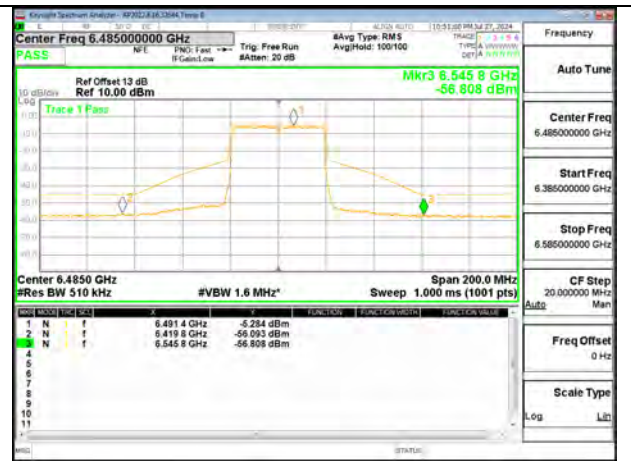

MID CHANNEL 6485