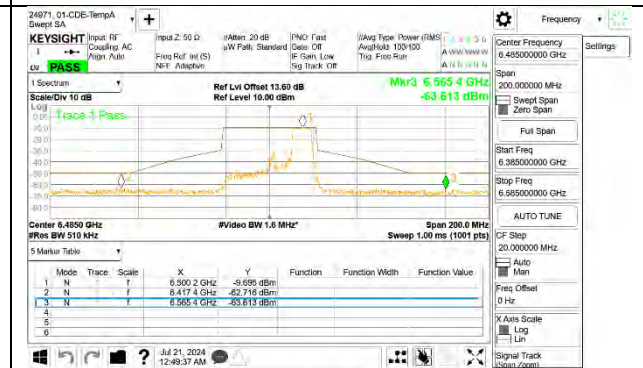

MID CHANNEL ANT 5 6485