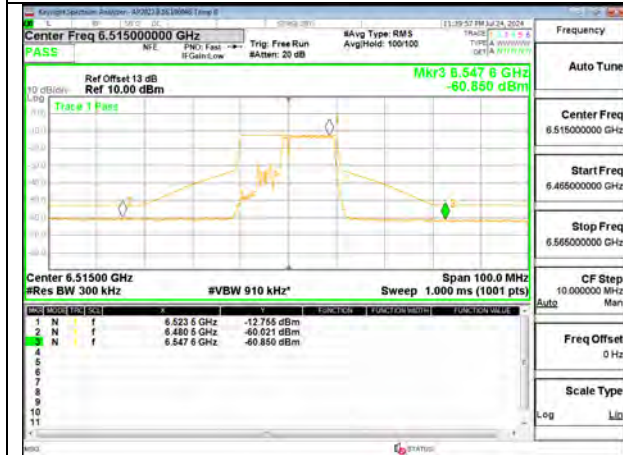

LOW CHANNEL ANT 6 6435

LOW CHANNEL ANT 5 6435

MID CHANNEL ANT 6 6475

MID CHANNEL ANT 5 6475

HIGH CHANNEL ANT 6 6515

HIGH CHANNEL ANT 5 6515

2TX Antenna 6 + Antenna 5 OFDMA MODE (FCC + IC) – SU MODE

LOW CHANNEL ANT 6 6435