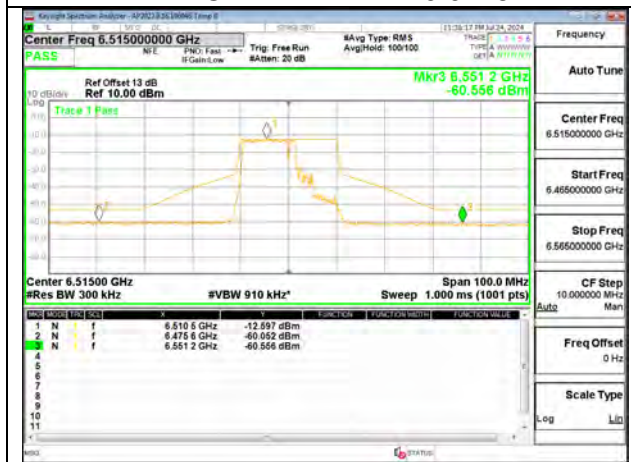

LOW CHANNEL ANT 6 6435

LOW CHANNEL ANT 5 6435

MID CHANNEL ANT 6 6475

MID CHANNEL ANT 5 6475

HIGH CHANNEL ANT 6 6515

HIGH CHANNEL ANT 5 6515

2TX Antenna 6 + Antenna 5 OFDMA MODE (FCC + IC) – 106 + 26-Tones, RU Index 83