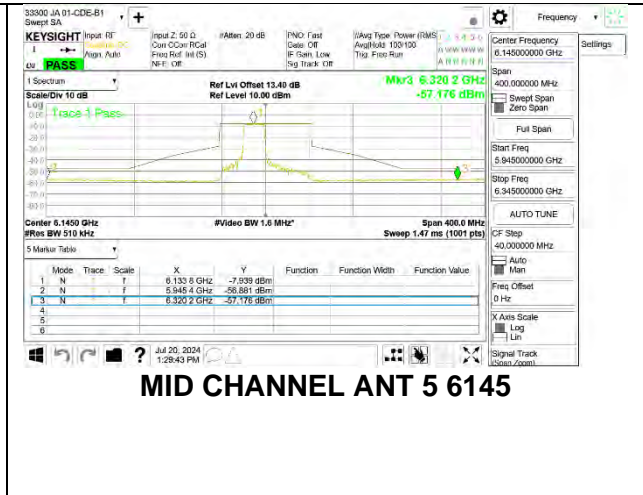

LOW CHANNEL ANT 5 5985

MID CHANNEL ANT 6 6145

MID CHANNEL ANT 5 6145

HIGH CHANNEL ANT 6 6385

HIGH CHANNEL ANT 5 6385

2TX Antenna 6 + Antenna 5 SDM MODE (FCC + IC) – 242-Tones, RU Index 62

2TX Antenna 6 + Antenna 5 SDM MODE (FCC + IC) – 242-Tones, RU Index 64