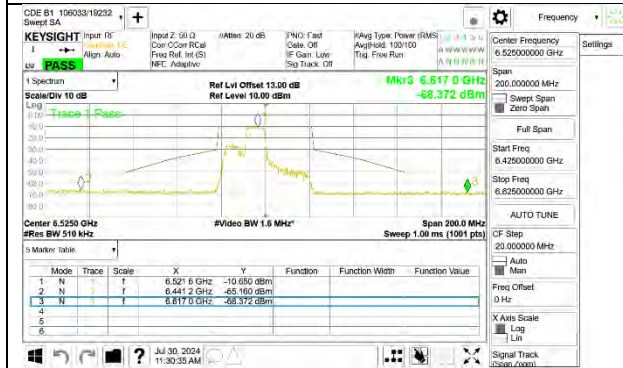

LOW CHANNEL 6445

MID CHANNEL 6485

STRADDLE CHANNEL 6525

2TX Antenna 6 + Antenna 5 OFDMA MODE (FCC + IC) – 106-Tones, RU Index 53

LOW CHANNEL ANT 6 6445

LOW CHANNEL ANT 5 6445

MID CHANNEL ANT 6 6485

MID CHANNEL ANT 5 6485