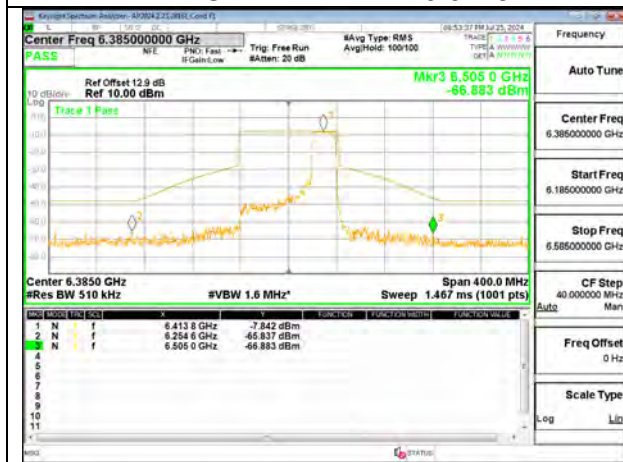

LOW CHANNEL ANT 6 5985

LOW CHANNEL ANT 5 5985

MID CHANNEL ANT 6 6145

MID CHANNEL ANT 5 6145

HIGH CHANNEL ANT 6 6385

HIGH CHANNEL ANT 5 6385

2TX Antenna 6 + Antenna 5 SDM MODE (FCC + IC) – SU Mode

9.6.4. 802.11be EHT160 MODE IN THE UNII-5 BAND