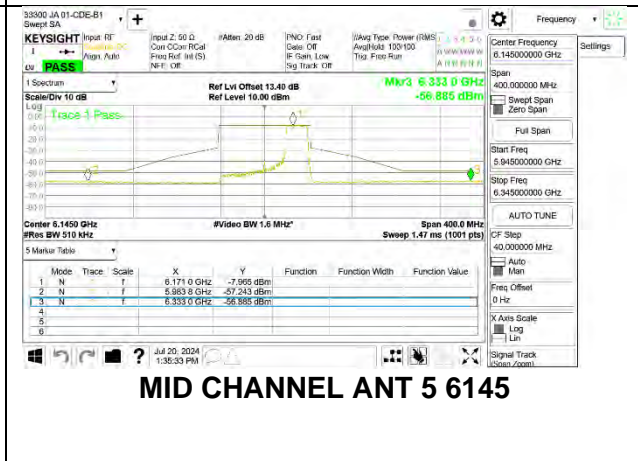

MID CHANNEL ANT 5 6145