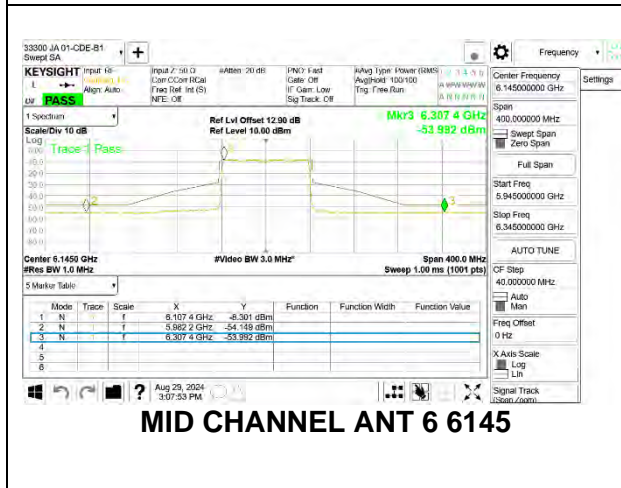

2TX Antenna 6 + Antenna 5 OFDMA MODE (FCC + IC) – SU Mode