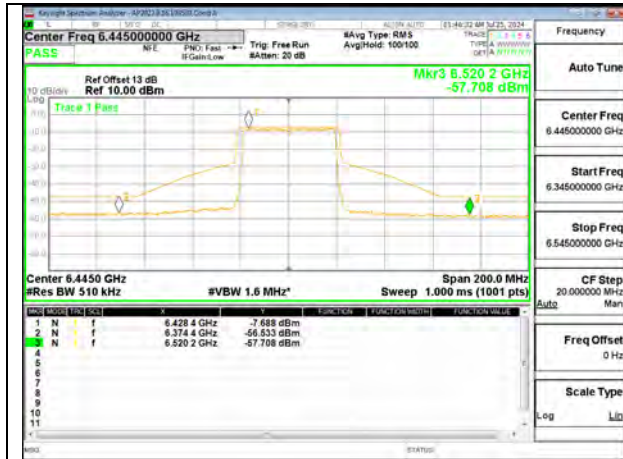

MID CHANNEL ANT 6 6485

MID CHANNEL ANT 5 6485

STRADDLE CHANNEL ANT 6 6525

STRADDLE CHANNEL ANT 5 6525

2TX Antenna 6 + Antenna 5 SDM MODE (FCC + IC) – SU Mode

LOW CHANNEL ANT 6 6445

LOW CHANNEL ANT 5 6445

MID CHANNEL ANT 6 6485