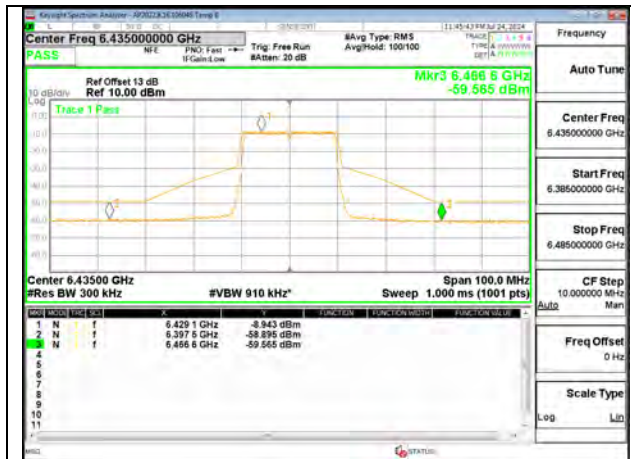

1TX Antenna 6 MODE (FCC+IC) MOBILE – SU MODE

LOW CHANNEL 6435