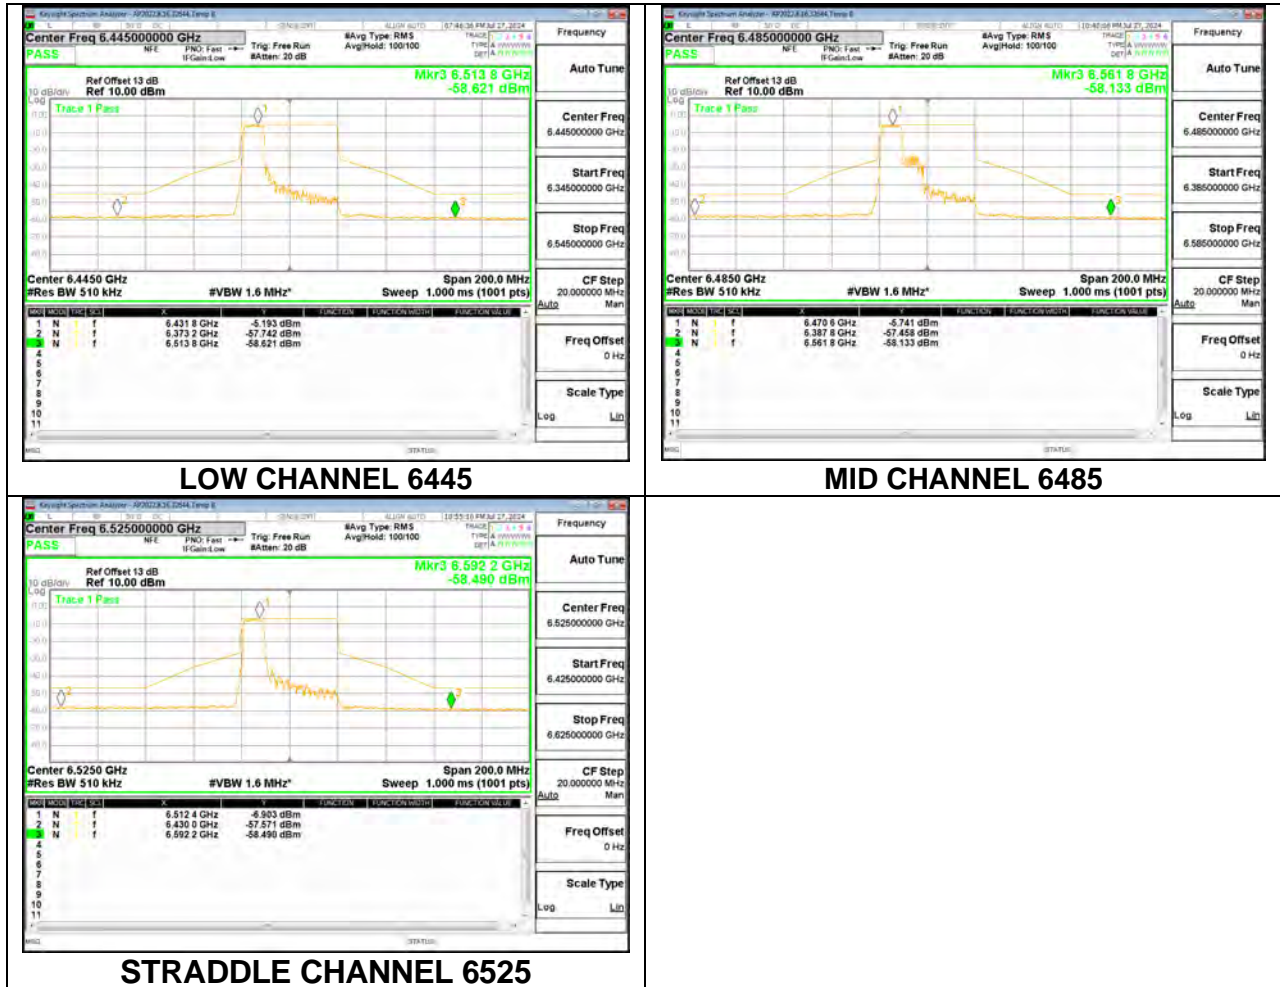

MID CHANNEL ANT 6 6475

MID CHANNEL ANT 5 6475

HIGH CHANNEL ANT 6 6515

HIGH CHANNEL ANT 5 6515

9.6.6. 802.11be EHT40 MODE IN THE UNII-6 BAND

1TX Antenna 6 MODE (FCC+IC) MOBILE – 106-Tones, RU Index 53

1TX Antenna 6 MODE (FCC+IC) MOBILE – 106-Tones, RU Index 54