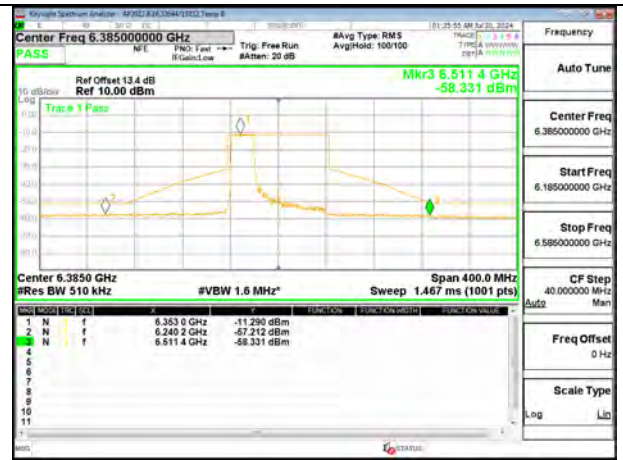

HIGH CHANNEL ANT 5 6385