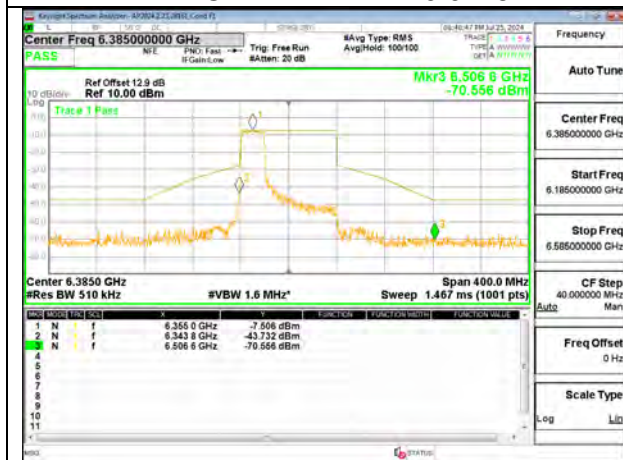

HIGH CHANNEL ANT 6 6385