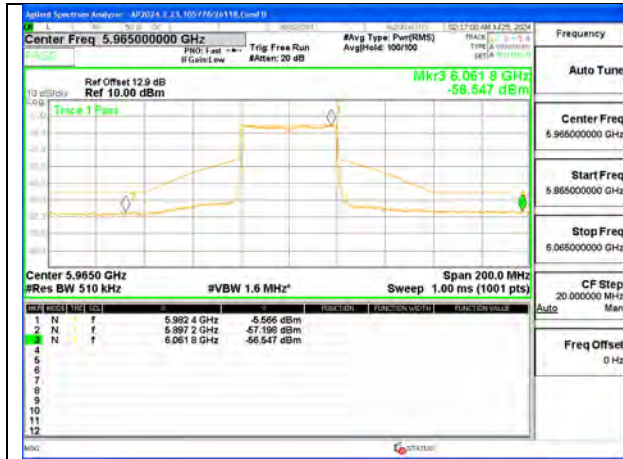

2TX Antenna 6 + Antenna 5 SDM MODE (FCC + IC) – SU Mode

LOW CHANNEL ANT 6 5965

LOW CHANNEL ANT 5 5965

MID CHANNEL ANT 6 6165

MID CHANNEL ANT 5 6165

HIGH CHANNEL ANT 6 6405

HIGH CHANNEL ANT 5 6405

9.6.3. 802.11be EHT80 MODE IN THE UNII-5 BAND