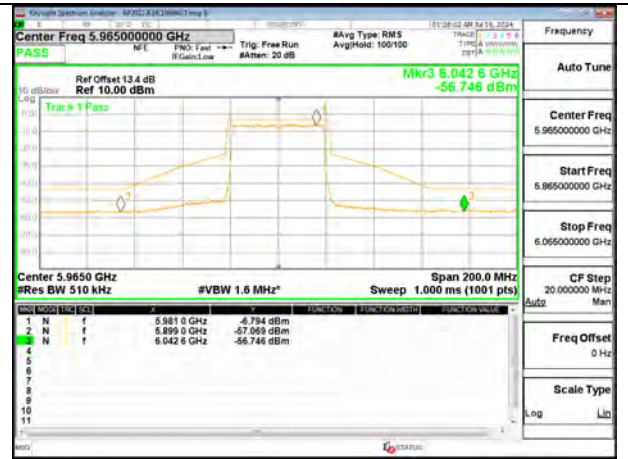

2TX Antenna 6 + Antenna 5 SDM MODE (FCC + IC) – SU Mode

LOW CHANNEL ANT 6 5965

LOW CHANNEL ANT 5 5965

MID CHANNEL ANT 6 6165

MID CHANNEL ANT 5 6165

HIGH CHANNEL ANT 6 6405

HIGH CHANNEL ANT 5 6405

9.6.3. 802.11be EHT80 MODE IN THE UNII-5 BAND