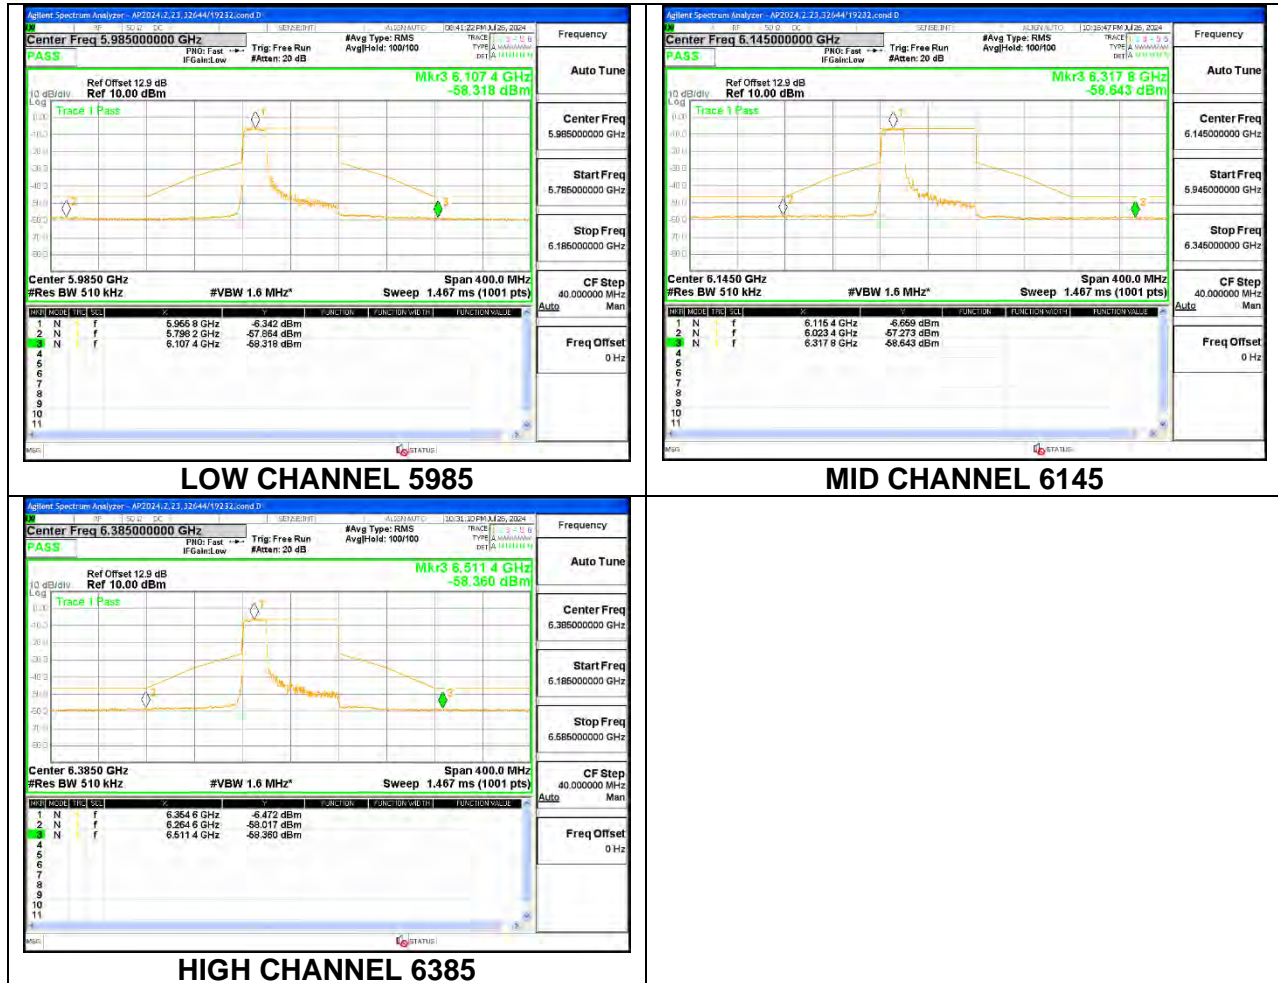

9.6.3. 802.11be EHT80 MODE IN THE UNII-5 BAND

1TX Antenna 6 MODE (FCC+IC) MOBILE – 242-Tones, RU Index 61