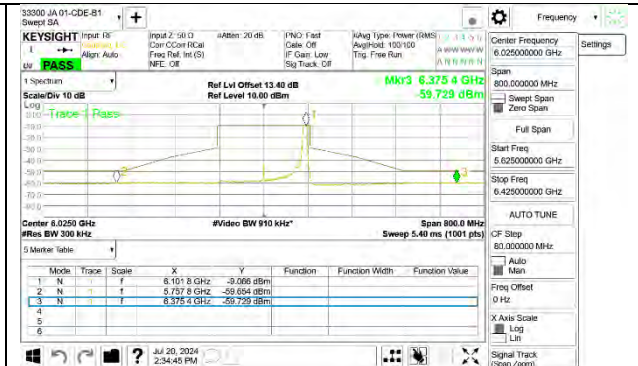

LOW CHANNEL ANT 5 6025