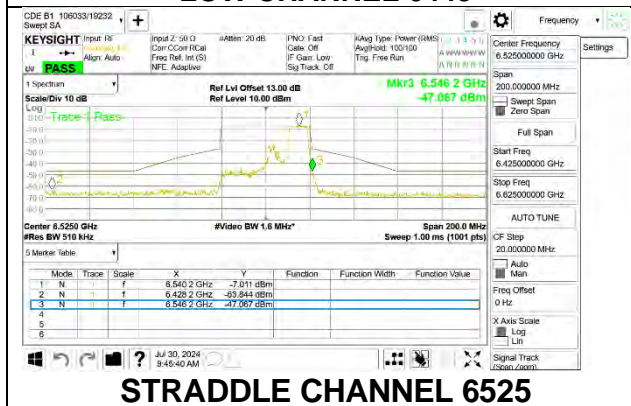

LOW CHANNEL 6445

MID CHANNEL 6485

STRADDLE CHANNEL 6525

1TX Antenna 6 MODE (FCC+IC) MOBILE – 106-Tones, RU Index 56

LOW CHANNEL 6445

MID CHANNEL 6485

STRADDLE CHANNEL 6525

1TX Antenna 6 MODE (FCC+IC) MOBILE – SU MODE