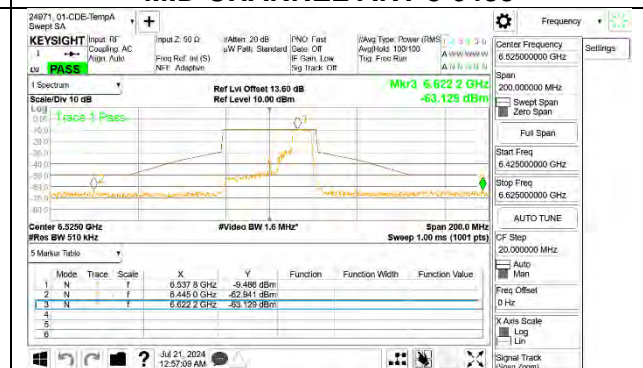

LOW CHANNEL ANT 5 6445

MID CHANNEL ANT 6 6485

MID CHANNEL ANT 5 6485

STRADDLE CHANNEL ANT 6 6525

STRADDLE CHANNEL ANT 5 6525

2TX Antenna 6 + Antenna 5 OFDMA MODE (FCC + IC) – SU Mode

LOW CHANNEL ANT 6 6445

LOW CHANNEL ANT 5 6445