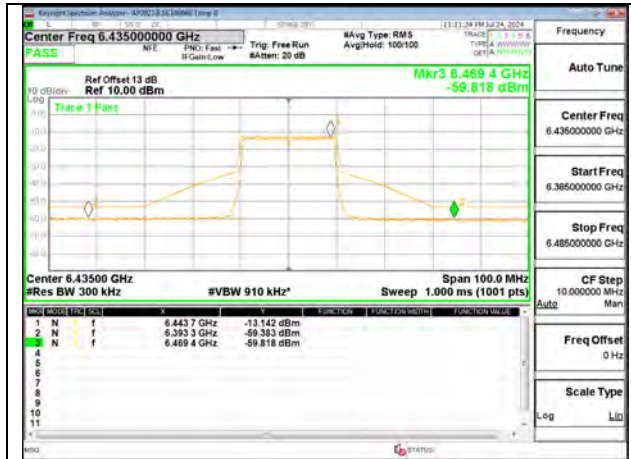

LOW CHANNEL ANT 6 6435

LOW CHANNEL ANT 5 6435

MID CHANNEL ANT 6 6475

MID CHANNEL ANT 5 6475

HIGH CHANNEL ANT 6 6515

HIGH CHANNEL ANT 5 6515

2TX Antenna 6 + Antenna 5 OFDMA MODE (FCC + IC) – SU MODE

LOW CHANNEL ANT 6 6435