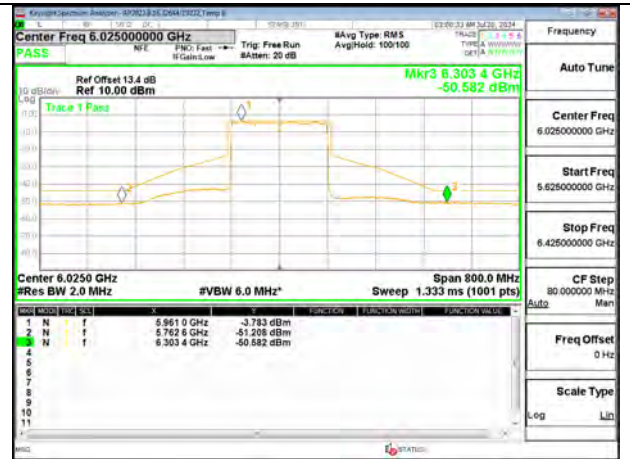

LOW CHANNEL ANT 5 6025