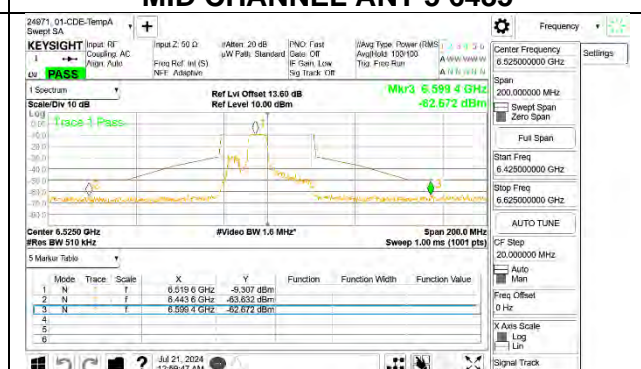

2TX Antenna 6 + Antenna 5 OFDMA MODE (FCC + IC) – 106-Tones, RU Index 54