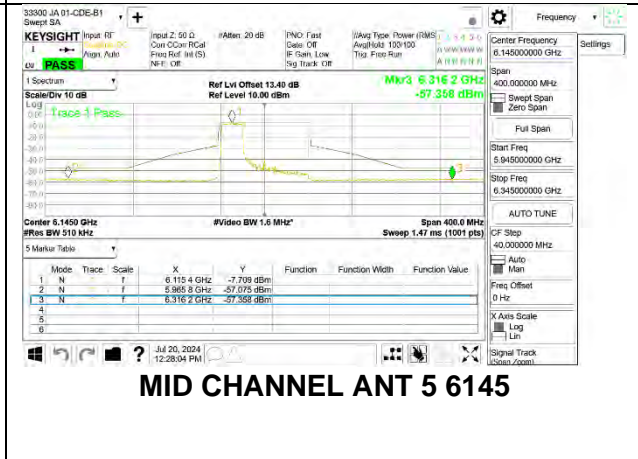

MID CHANNEL ANT 5 6145