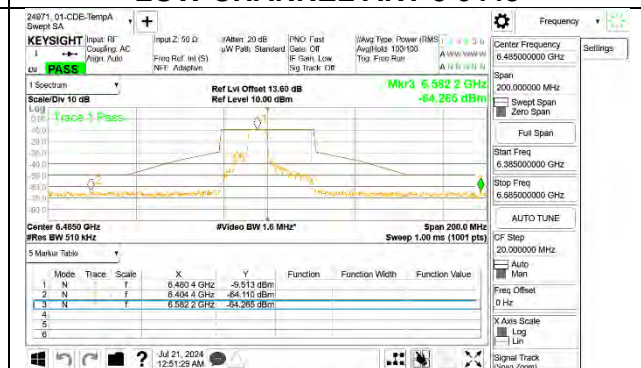

2TX Antenna 6 + Antenna 5 OFDMA MODE (FCC + IC) – 106-Tones, RU Index 54