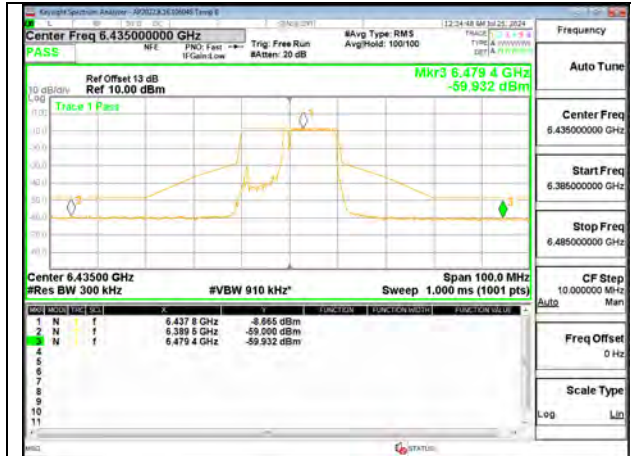

1TX Antenna 6 MODE (FCC+IC) MOBILE – 106 + 26-Tones, RU Index 82

LOW CHANNEL 6435

MID CHANNEL 6475

HIGH CHANNEL 6515

1TX Antenna 6 MODE (FCC+IC) MOBILE – 106 + 26-Tones, RU Index 83

LOW CHANNEL 6435

MID CHANNEL 6475