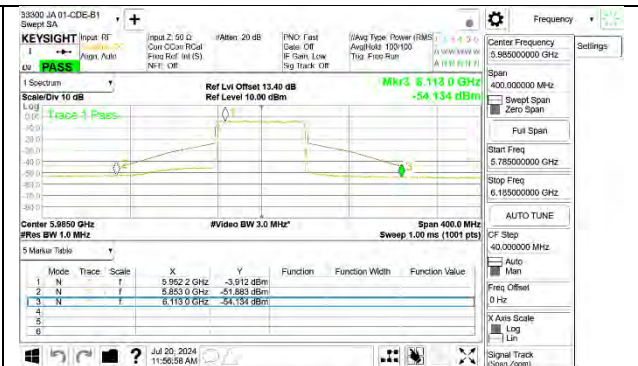

LOW CHANNEL ANT 6 5985

LOW CHANNEL ANT 5 5985

MID CHANNEL ANT 6 6145

MID CHANNEL ANT 5 6145

HIGH CHANNEL ANT 6 6385

HIGH CHANNEL ANT 5 6385

2TX Antenna 6 + Antenna 5 SDM MODE (FCC + IC) – SU Mode

9.6.4. 802.11be EHT160 MODE IN THE UNII-5 BAND