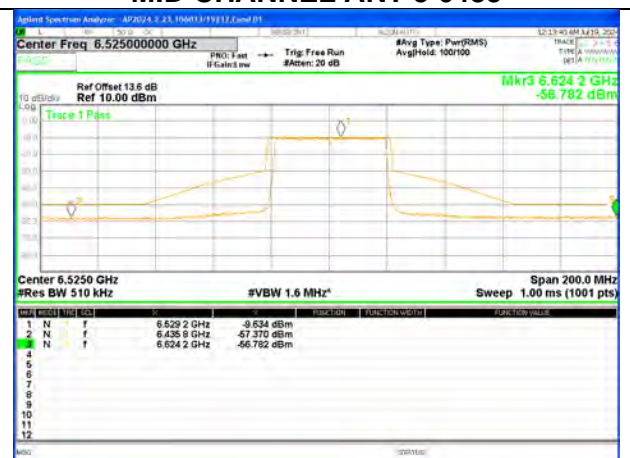

STRADDLE CHANNEL ANT 5 6525