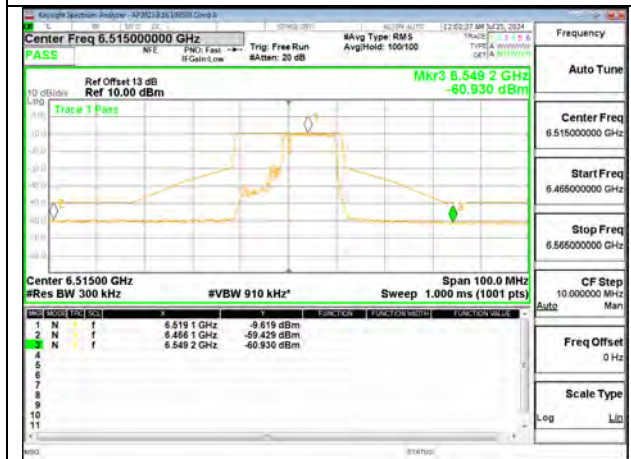

HIGH CHANNEL ANT 6 6515