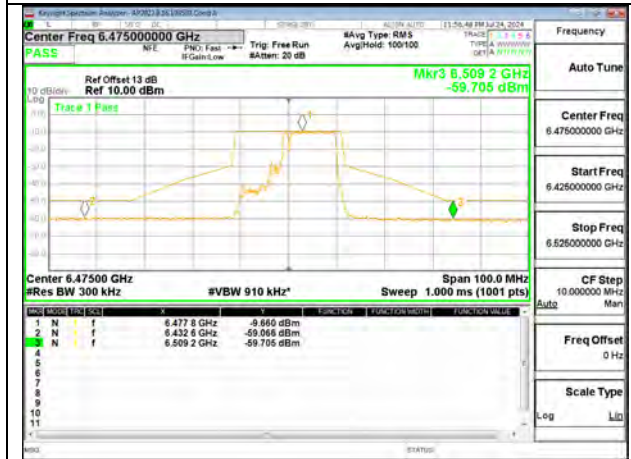

MID CHANNEL ANT 6 6475