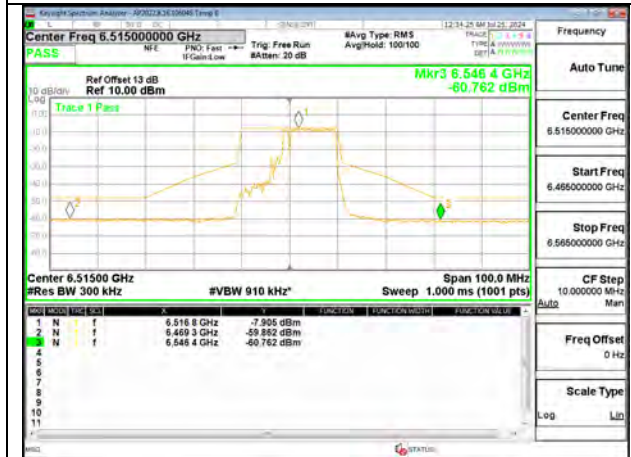

1TX Antenna 6 MODE (FCC+IC) MOBILE – 106 + 26-Tones, RU Index 82

LOW CHANNEL 6435

MID CHANNEL 6475

HIGH CHANNEL 6515

1TX Antenna 6 MODE (FCC+IC) MOBILE – 106 + 26-Tones, RU Index 83

LOW CHANNEL 6435

MID CHANNEL 6475