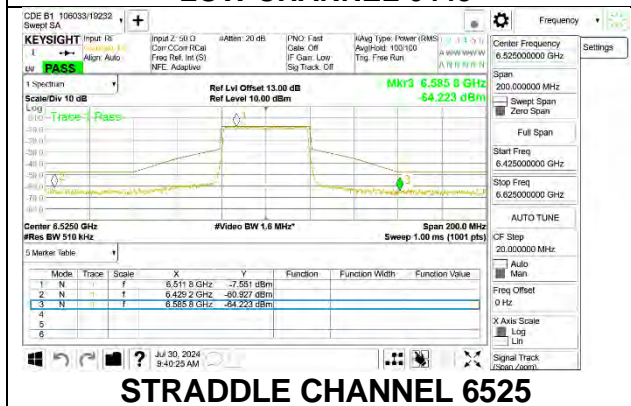

STRADDLE CHANNEL 6525