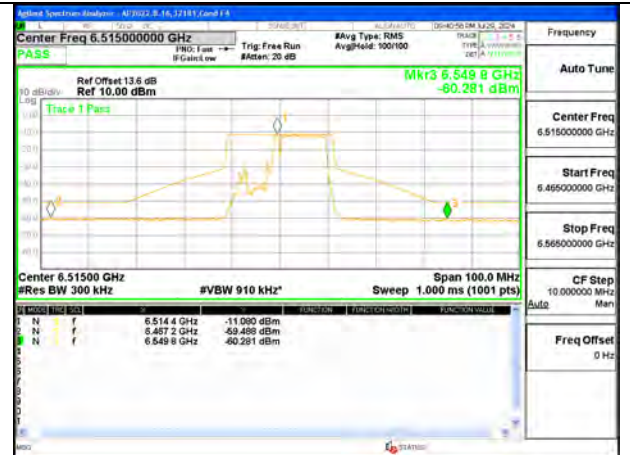

LOW CHANNEL ANT 6 6435

LOW CHANNEL ANT 5 6435

MID CHANNEL ANT 6 6475

MID CHANNEL ANT 5 6475

HIGH CHANNEL ANT 6 6515

HIGH CHANNEL ANT 5 6515

2TX Antenna 6 + Antenna 5 OFDMA MODE (FCC + IC) – SU MODE

LOW CHANNEL ANT 6 6435