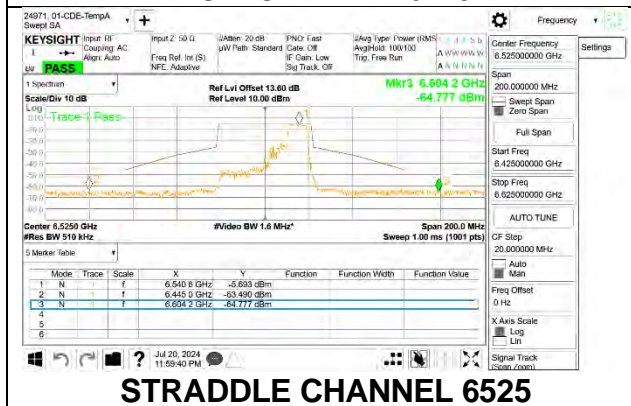

LOW CHANNEL 6445

MID CHANNEL 6485

STRADDLE CHANNEL 6525

1TX Antenna 5 MODE (FCC+IC) MOBILE – 106-Tones, RU Index 56

LOW CHANNEL 6445

MID CHANNEL 6485

STRADDLE CHANNEL 6525

1TX Antenna 5 MODE (FCC+IC) MOBILE – SU MODE