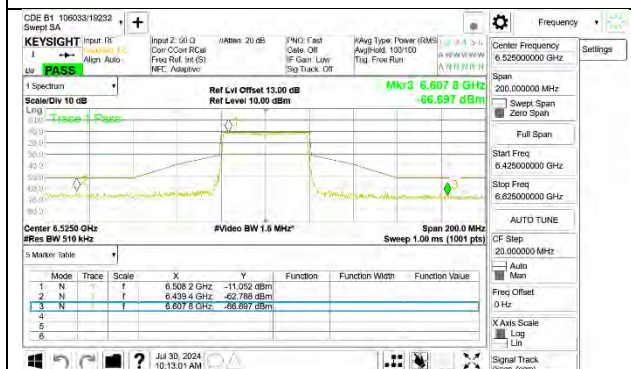

STRADDLE CHANNEL ANT 6 6525