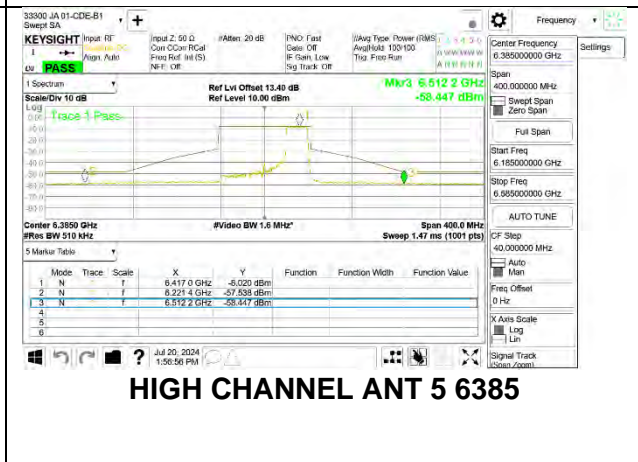

LOW CHANNEL ANT 6 5985

LOW CHANNEL ANT 5 5985

MID CHANNEL ANT 6 6145

MID CHANNEL ANT 5 6145

HIGH CHANNEL ANT 6 6385

HIGH CHANNEL ANT 5 6385

2TX Antenna 6 + Antenna 5 SDM MODE (FCC + IC) – SU Mode

9.6.4. 802.11be EHT160 MODE IN THE UNII-5 BAND