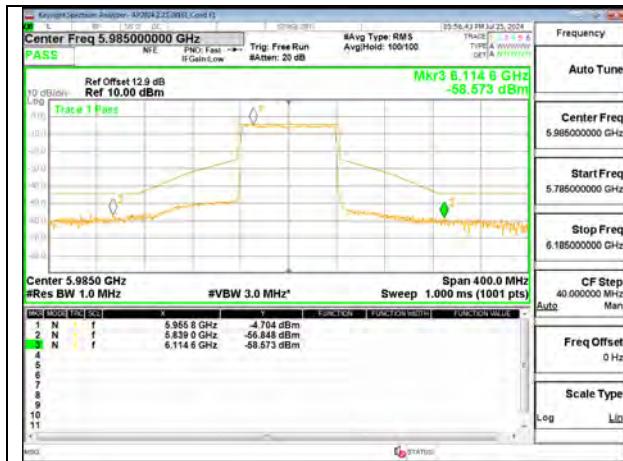

LOW CHANNEL ANT 6 5985

LOW CHANNEL ANT 5 5985

MID CHANNEL ANT 6 6145

MID CHANNEL ANT 5 6145

HIGH CHANNEL ANT 6 6385

HIGH CHANNEL ANT 5 6385

2TX Antenna 6 + Antenna 5 SDM MODE (FCC + IC) – SU Mode

9.6.4. 802.11be EHT160 MODE IN THE UNII-5 BAND