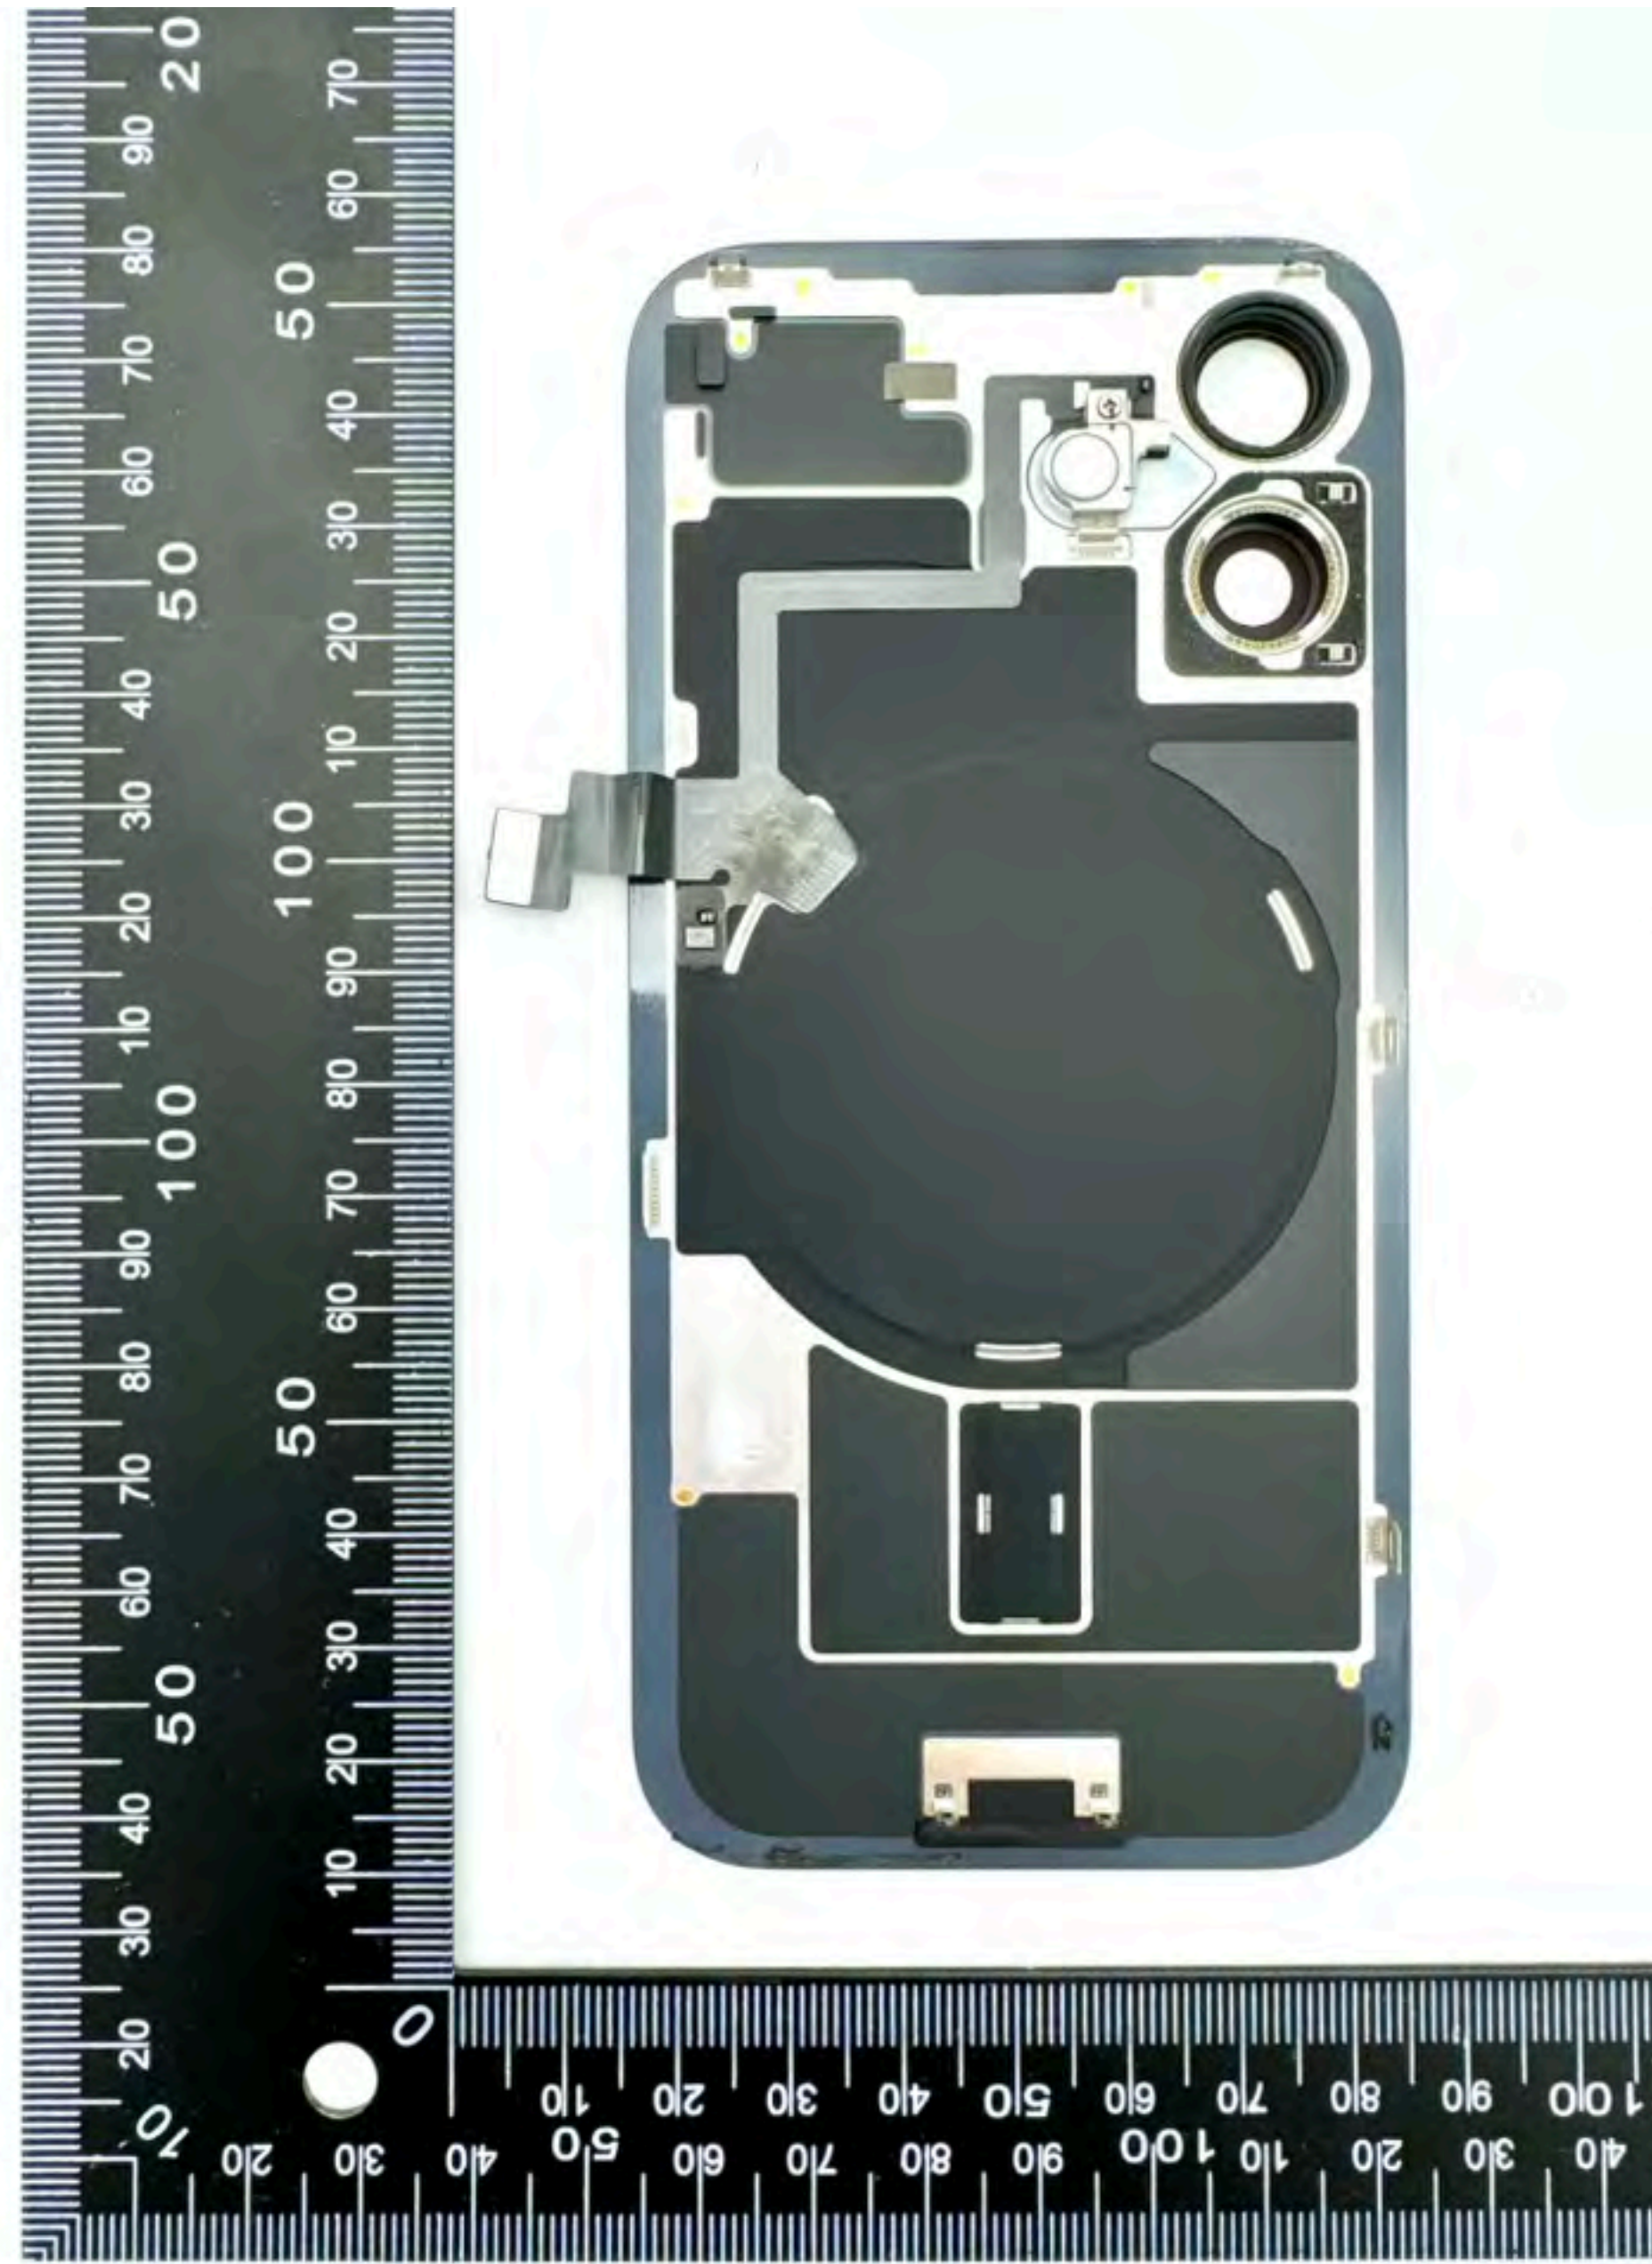

A3286, A3287, A3288

Touch Screen Assembly, Earpiece, Microphone - Back

A3286, A3287, A3288

Back Plate

A3286, A3287, A3288

Battery - Front

A3286, A3287, A3288

ANT4 Front

A3286, A3287, A3288

Flex Assembly with Proximity Sensor,
Microphone and FaceTime Camera -
Front

A3286, A3287, A3288

Flex Assembly with Proximity Sensor,
Microphone and FaceTime Camera -
Back

A3286, A3287, A3288

Rear Camera - Front

A3286, A3287, A3288

Rear Camera - Back

A3286, A3287, A3288

Top Speaker and Flex Assembly
with ANT2, ANT8/UWB1, ANT10,
ANT6/SharedUWBO - Front

A3286, A3287, A3288

Top Speaker and Flex Assembly
with ANT2, ANT8/UWB1, ANT10,
ANT6/SharedUWBO - Back