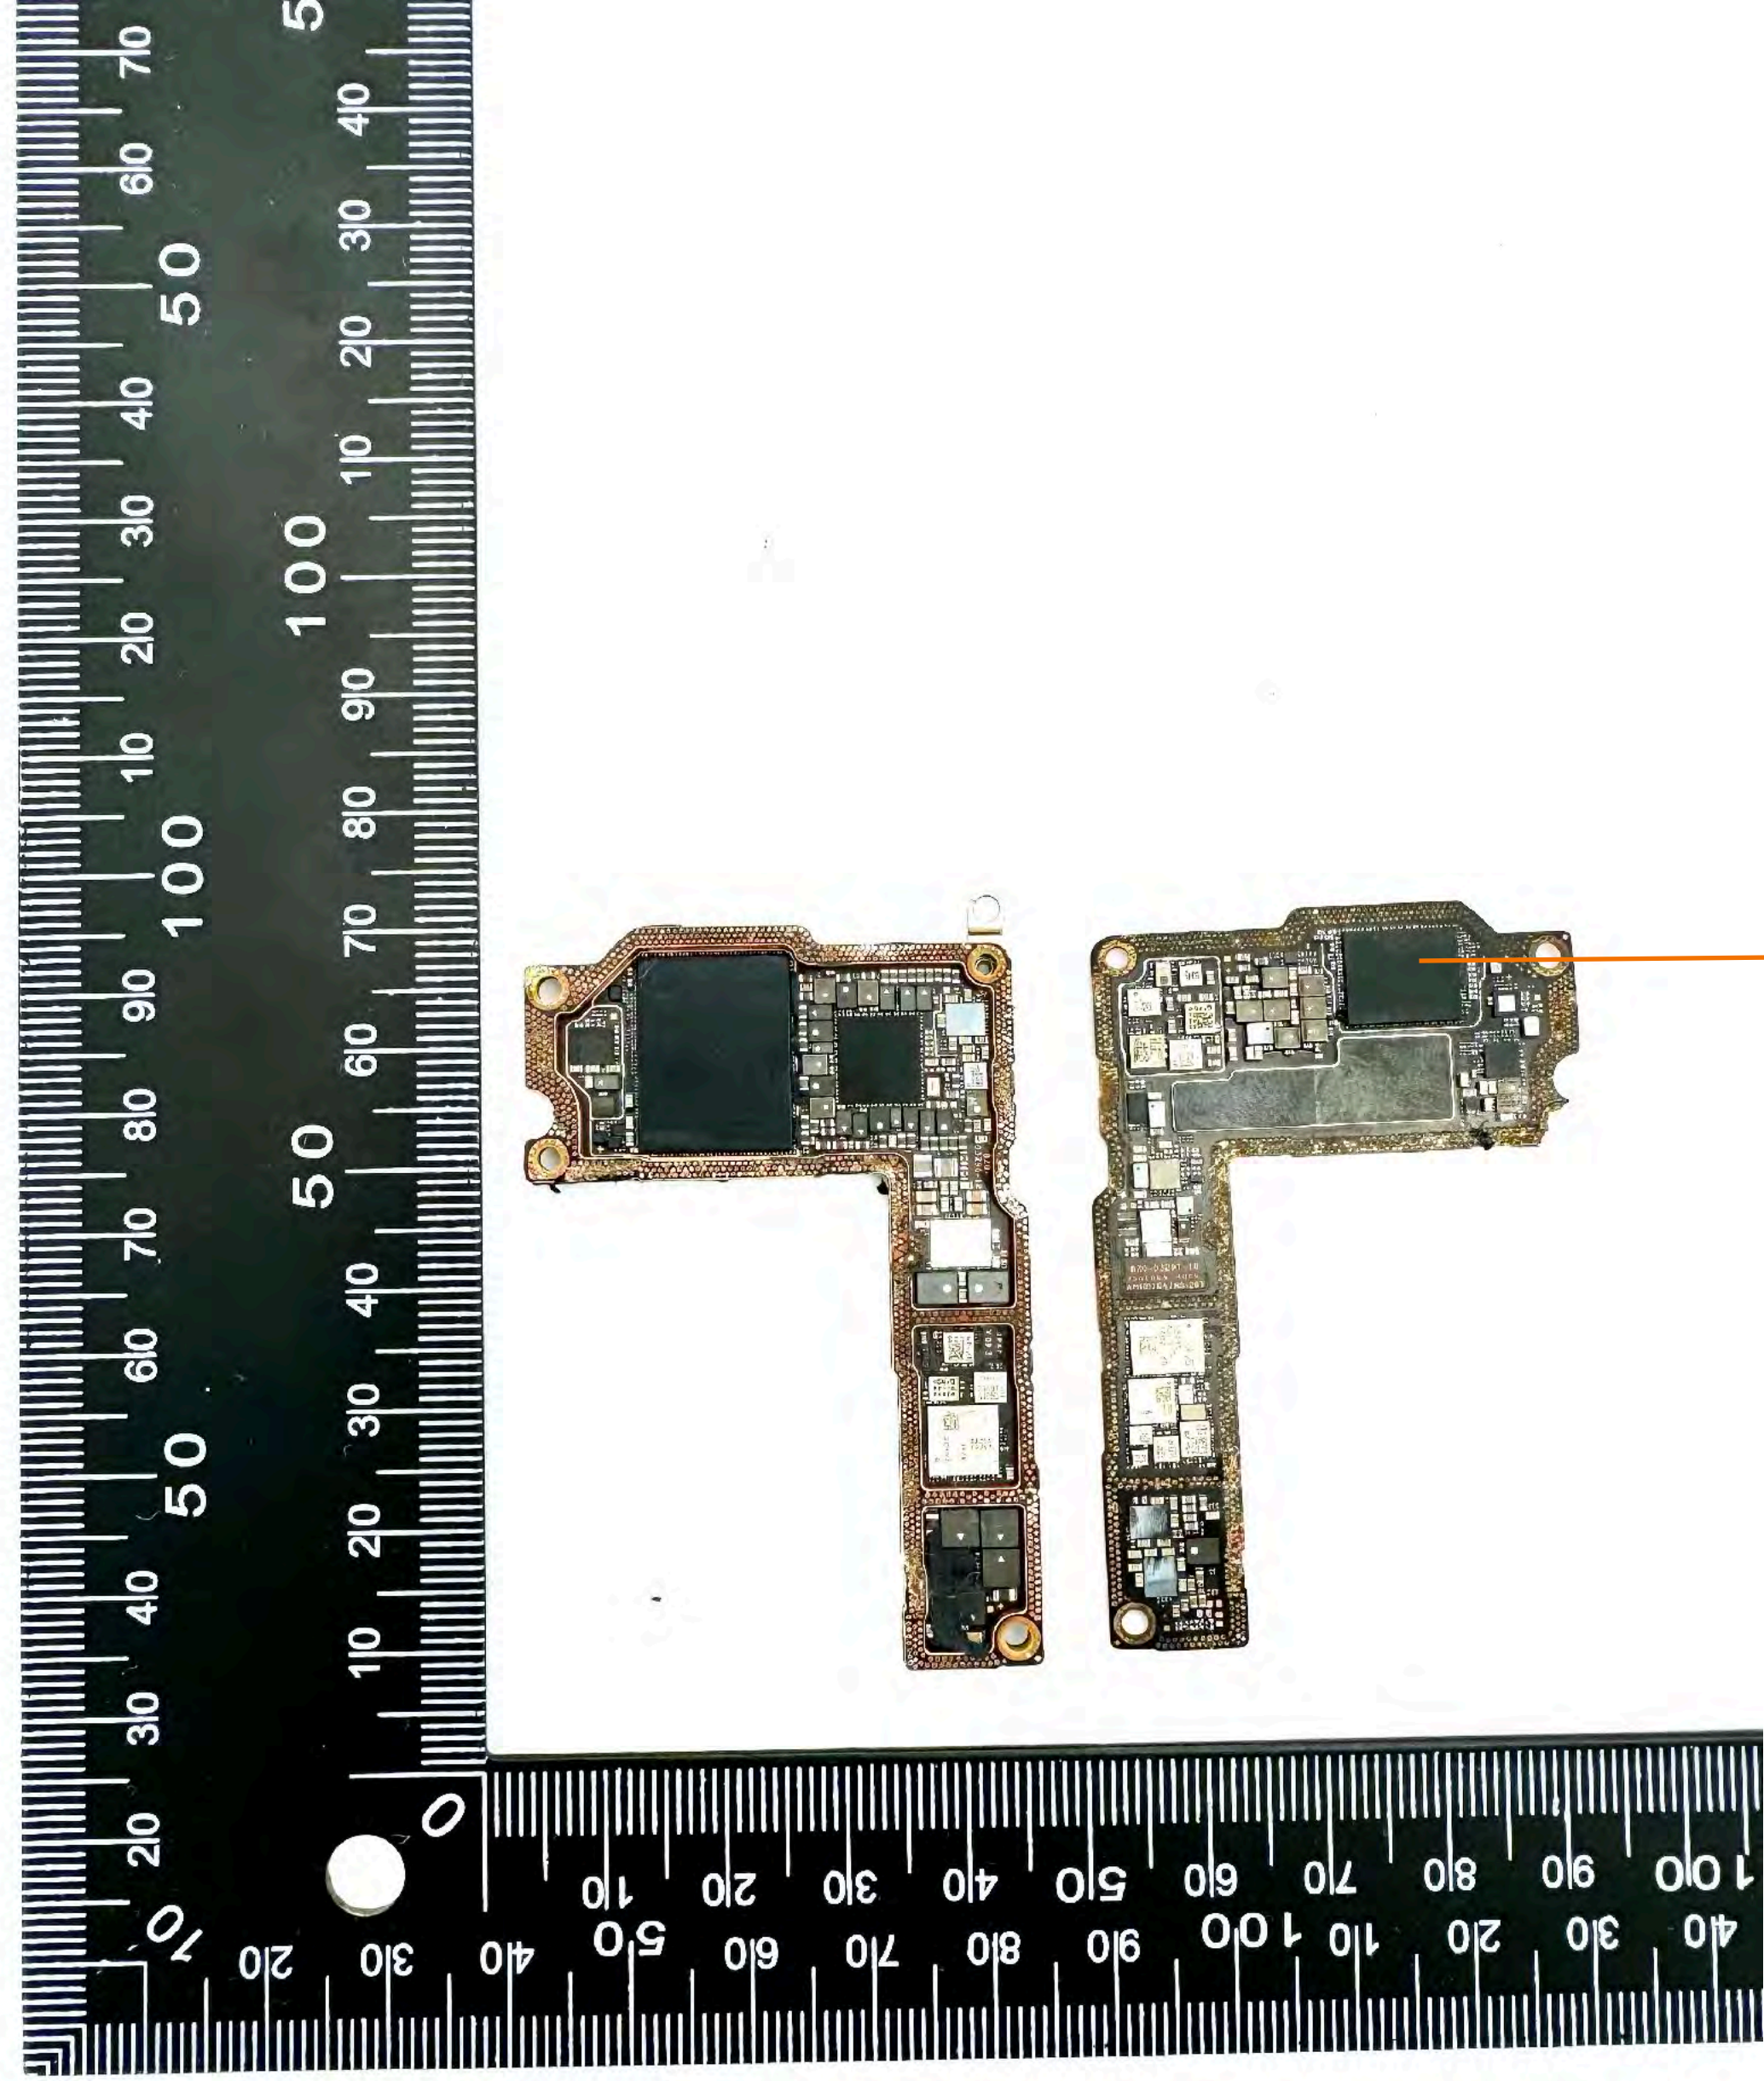

A3286, A3287, A3288
Bottom Speaker - Front

A3286, A3287, A3288

MLB - Front

A3286, A3287, A3288

MLB - Back

A3286, A3287, A3288

MLB Front and Back without Shields

UWB Chipset
WiFi/BT Radio Chipset