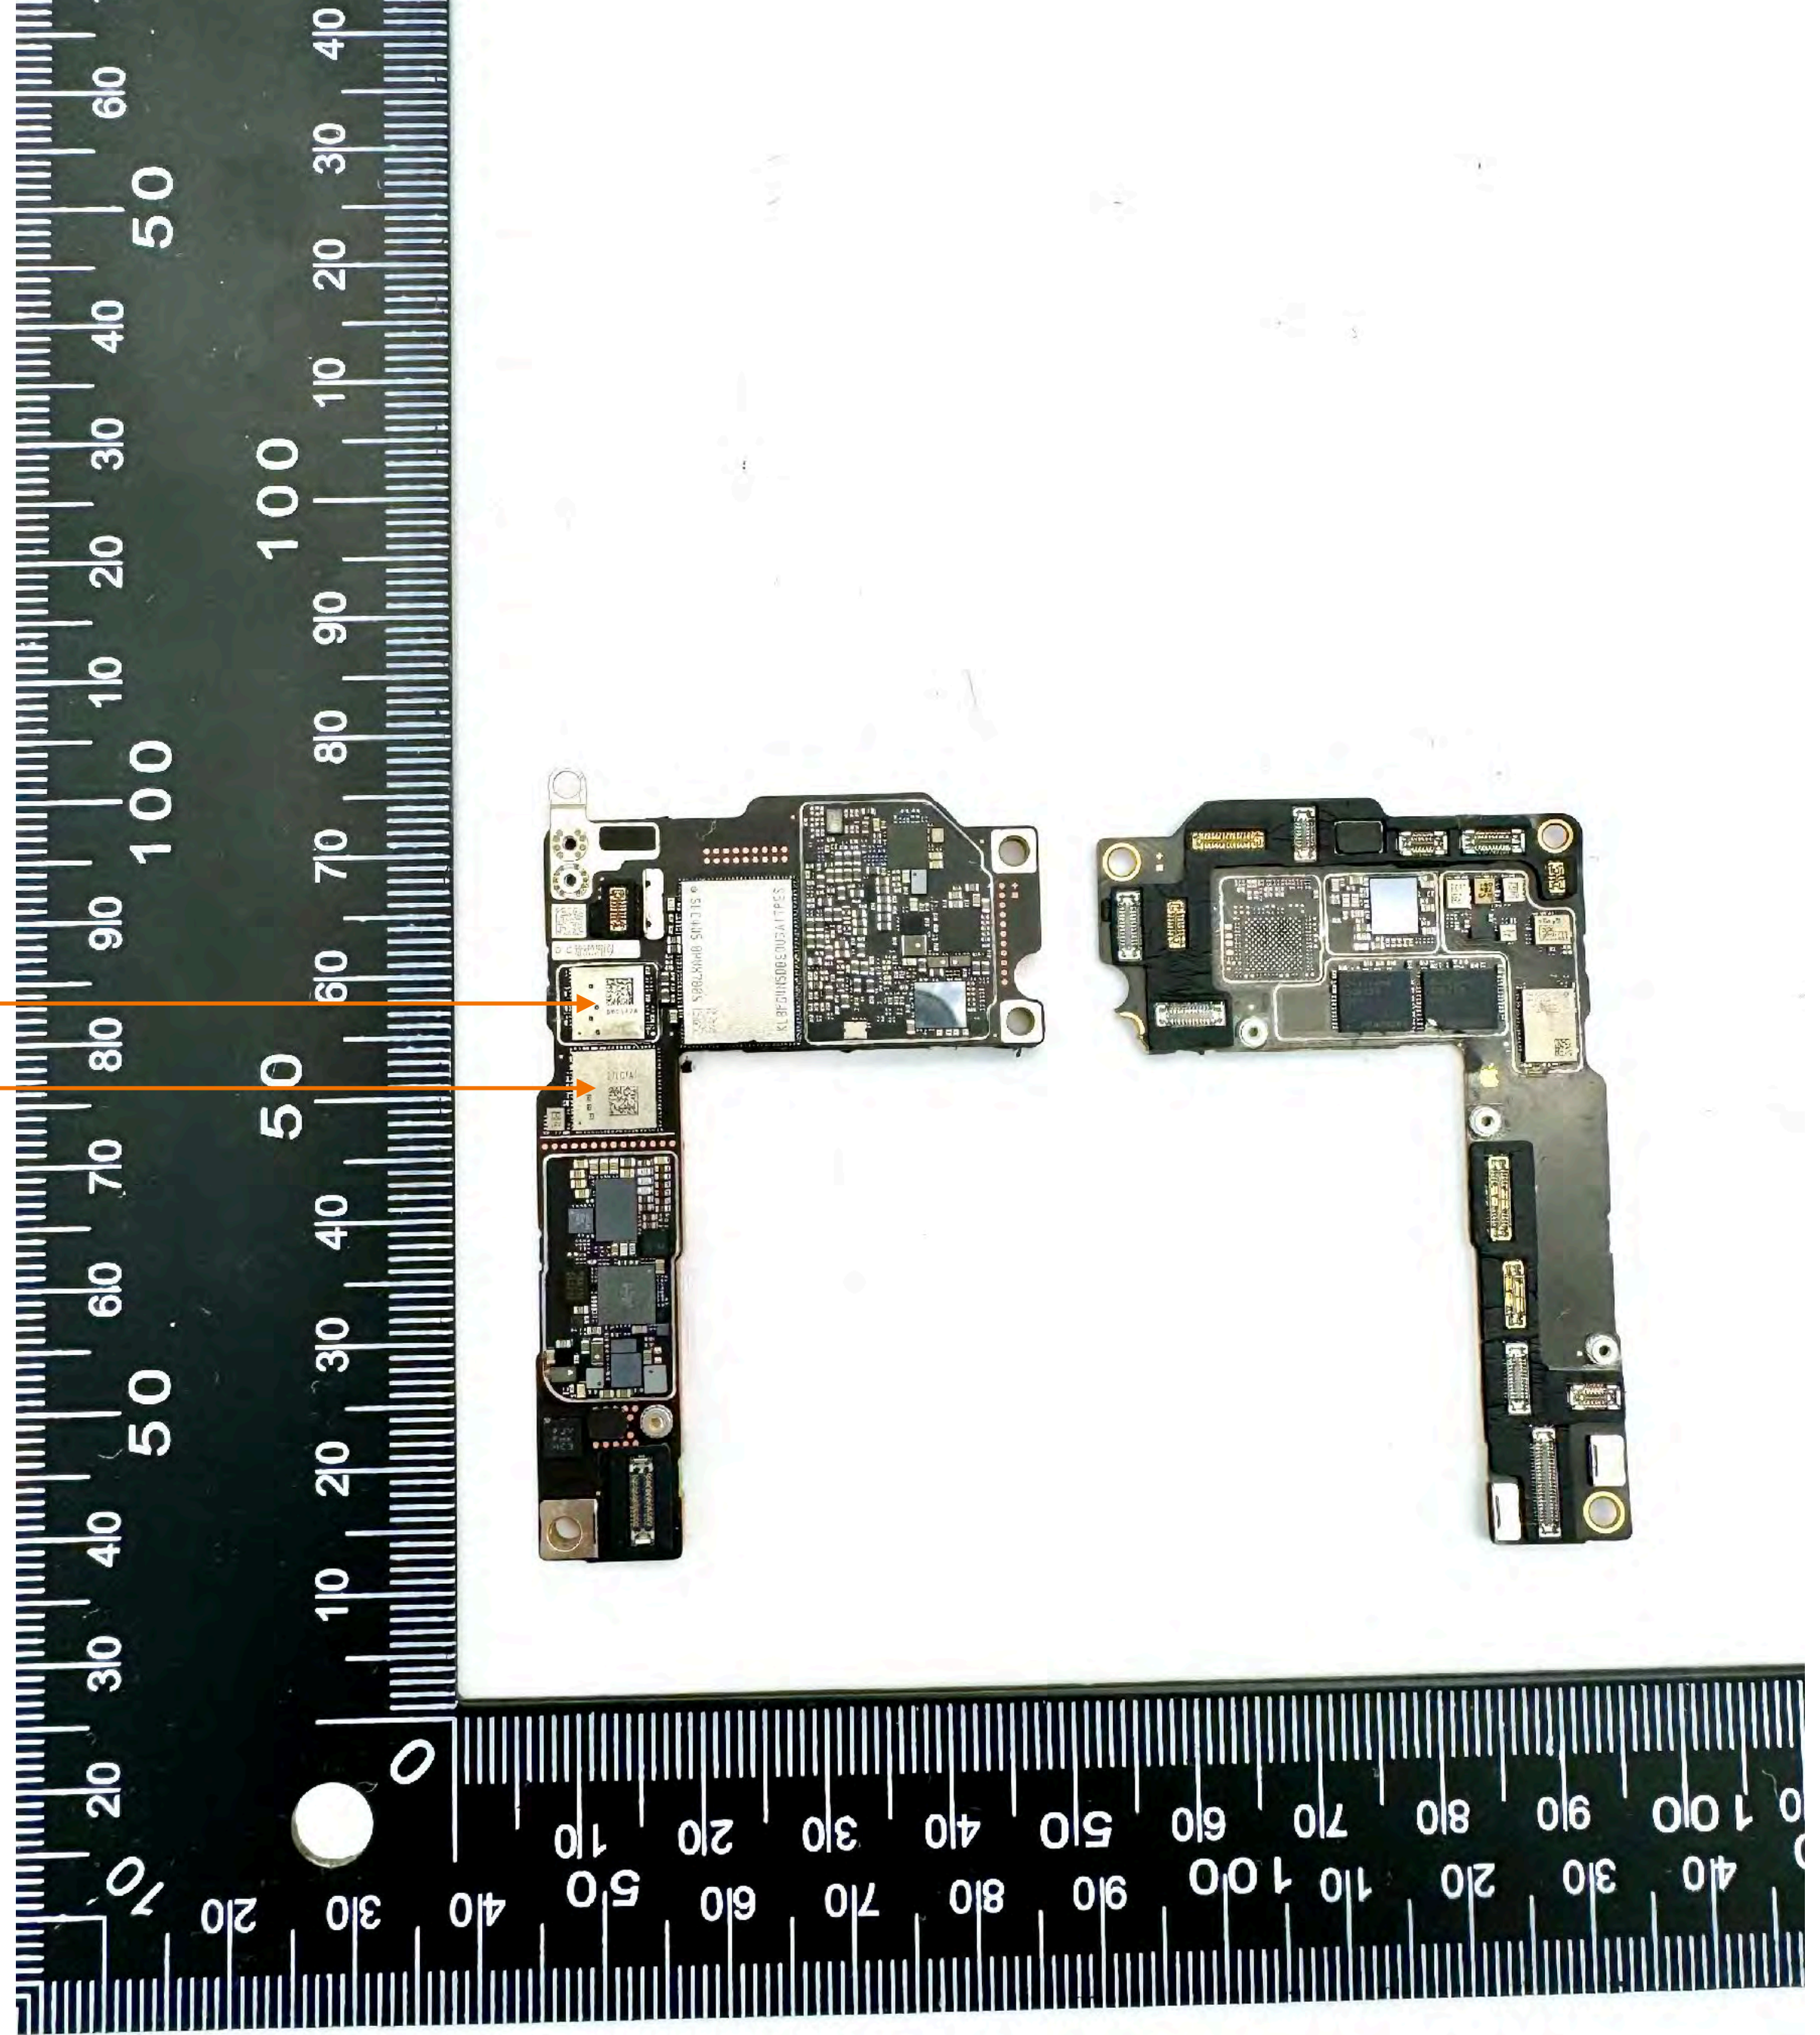

A3286, A3287, A3288
Bottom Speaker - Front

A3286, A3287, A3288

MLB - Front

A3286, A3287, A3288

MLB - Back

A3286, A3287, A3288

MLB Front and Back without Shields

UWB Chipset
WiFi/BT Radio Chipset