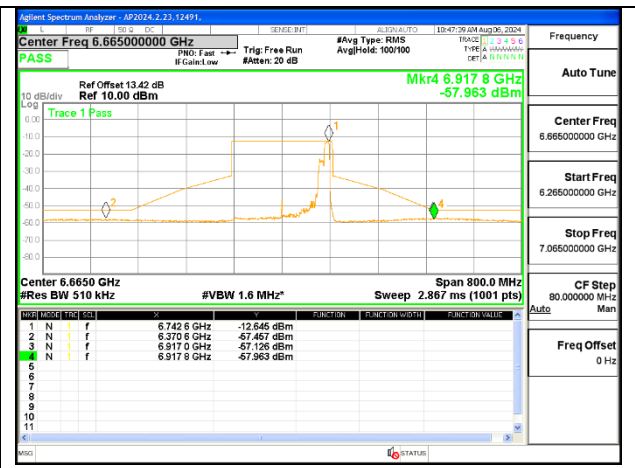

2TX Antenna 6 + Antenna 5 SDM MODE (FCC) – 106-Tones, RU Index 53

MID CHANNEL ANT 6 6665

MID CHANNEL ANT 5 6665

2TX Antenna 6 + Antenna 5 SDM MODE (FCC) – 106-Tones, RU Index S60

MID CHANNEL ANT 6 6665

MID CHANNEL ANT 5 6665

2TX Antenna 6 + Antenna 5 SDM MODE (FCC) – SU Mode

10. SETUP PHOTOS

Refer to 14982479-EP1V1 for setup photos.

END OF TEST REPORT