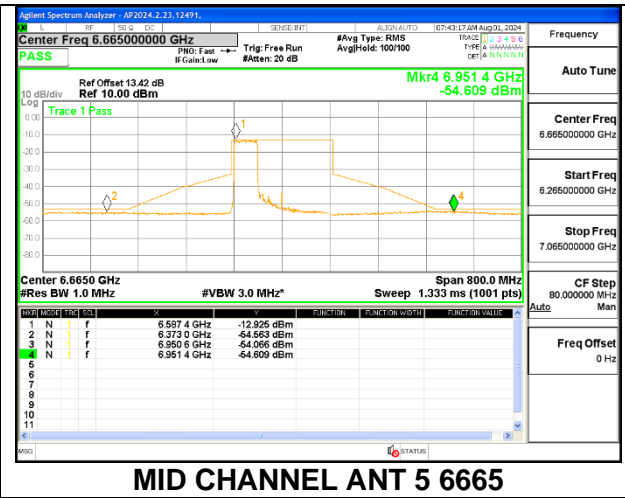

1TX Antenna 5 MODE (FCC) MOBILE – 106-Tones, RU Index 53

MID CHANNEL 6665

1TX Antenna 5 MODE (FCC) MOBILE – 106-Tones, RU Index S60

MID CHANNEL 6665

1TX Antenna 5 MODE (FCC) MOBILE – SU MODE

2TX Antenna 6 + Antenna 5 CDD MODE (FCC) – 484-Tones, RU Index 65

MID CHANNEL ANT 6 6665

MID CHANNEL ANT 5 6665

2TX Antenna 6 + Antenna 5 CDD MODE (FCC) – 484-Tones, RU Index S66

MID CHANNEL ANT 6 6665

MID CHANNEL ANT 5 6665

2TX Antenna 6 + Antenna 5 CDD MODE (FCC) – SU Mode