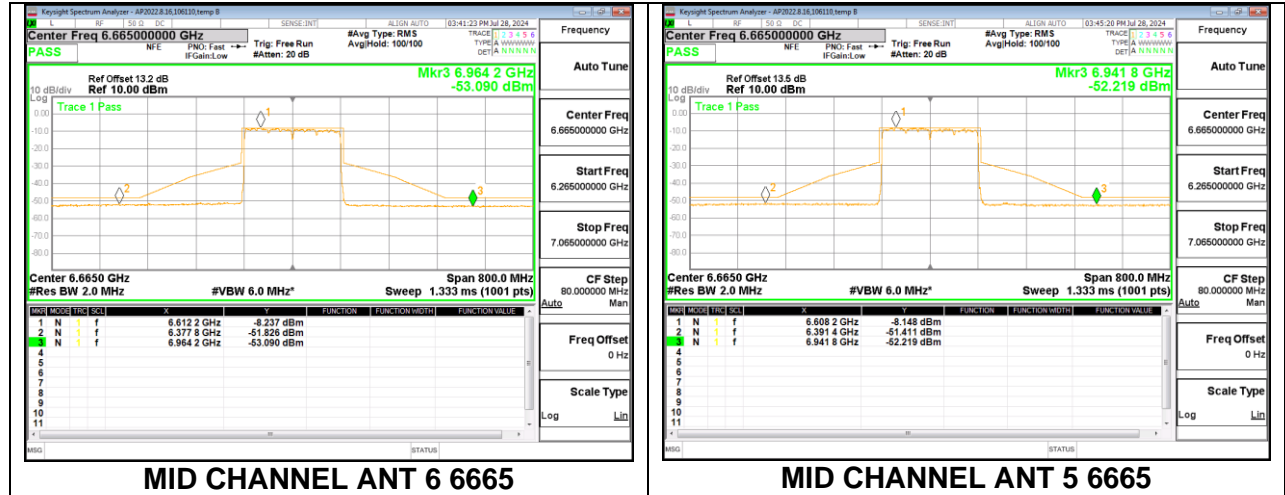

2TX Antenna 6 + Antenna 5 SDM MODE (FCC) – 106-Tones, RU Index 53

MID CHANNEL ANT 6 6665

MID CHANNEL ANT 5 6665

2TX Antenna 6 + Antenna 5 SDM MODE (FCC) – 106-Tones, RU Index S60

MID CHANNEL ANT 6 6665

MID CHANNEL ANT 5 6665

2TX Antenna 6 + Antenna 5 SDM MODE (FCC) – SU Mode

10. SETUP PHOTOS

Refer to 14982479-EP1V1 for setup photos.

END OF TEST REPORT