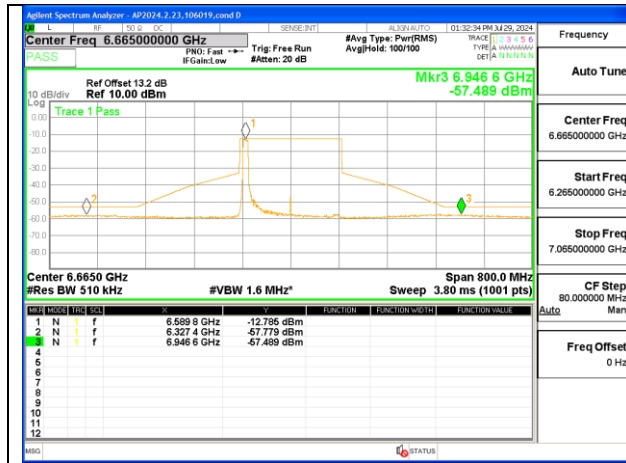

MID CHANNEL ANT 6 6665

MID CHANNEL ANT 5 6665

2TX Antenna 6 + Antenna 5 CDD MODE (FCC) – 484-Tones, RU Index S66

MID CHANNEL ANT 6 6665

MID CHANNEL ANT 5 6665

2TX Antenna 6 + Antenna 5 CDD MODE (FCC) – SU Mode

2TX Antenna 6 + Antenna 5 SDM MODE (FCC) – 106-Tones, RU Index 53

MID CHANNEL ANT 6 6665

MID CHANNEL ANT 5 6665

2TX Antenna 6 + Antenna 5 SDM MODE (FCC) – 106-Tones, RU Index S60

MID CHANNEL ANT 6 6665

MID CHANNEL ANT 5 6665