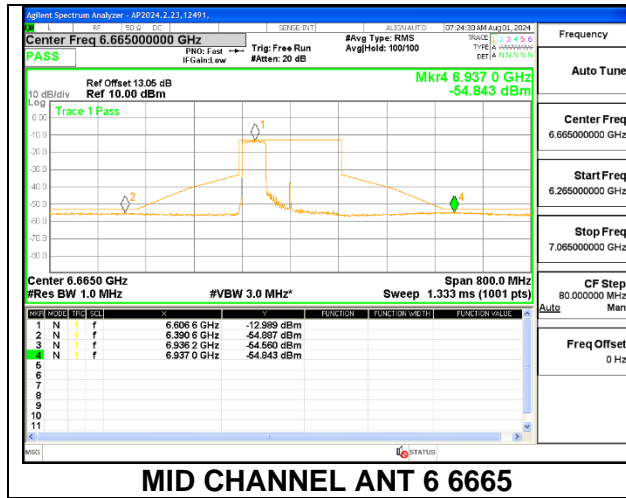

1TX Antenna 5 MODE (FCC) MOBILE – 106-Tones, RU Index 53

MID CHANNEL 6665

1TX Antenna 5 MODE (FCC) MOBILE – 106-Tones, RU Index S60

MID CHANNEL 6665

1TX Antenna 5 MODE (FCC) MOBILE – SU MODE

2TX Antenna 6 + Antenna 5 CDD MODE (FCC) – 484-Tones, RU Index 65

MID CHANNEL ANT 6 6665

MID CHANNEL ANT 5 6665

2TX Antenna 6 + Antenna 5 CDD MODE (FCC) – 484-Tones, RU Index S66

MID CHANNEL ANT 6 6665

MID CHANNEL ANT 5 6665

2TX Antenna 6 + Antenna 5 CDD MODE (FCC) – SU Mode