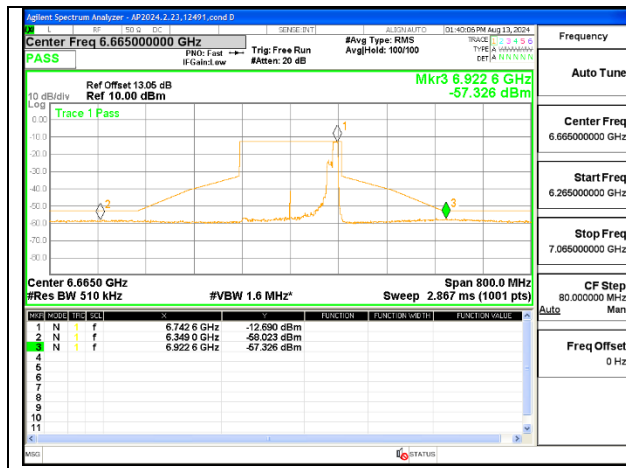

2TX Antenna 6 + Antenna 5 SDM MODE (FCC) – 106-Tones, RU Index 53

MID CHANNEL ANT 6 6665

MID CHANNEL ANT 5 6665

2TX Antenna 6 + Antenna 5 SDM MODE (FCC) – 106-Tones, RU Index S60

MID CHANNEL ANT 6 6665

MID CHANNEL ANT 5 6665

2TX Antenna 6 + Antenna 5 SDM MODE (FCC) – SU Mode

10. SETUP PHOTOS

Refer to 14982479-EP1V1 for setup photos.

END OF TEST REPORT