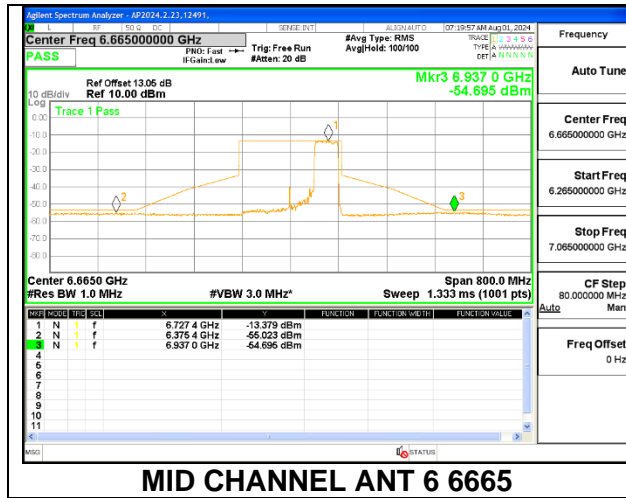

1TX Antenna 5 MODE (FCC) MOBILE – 106-Tones, RU Index 53

MID CHANNEL 6665

1TX Antenna 5 MODE (FCC) MOBILE – 106-Tones, RU Index S60

MID CHANNEL 6665

1TX Antenna 5 MODE (FCC) MOBILE – SU MODE

2TX Antenna 6 + Antenna 5 CDD MODE (FCC) – 484-Tones, RU Index 65

MID CHANNEL ANT 6 6665

MID CHANNEL ANT 5 6665

2TX Antenna 6 + Antenna 5 CDD MODE (FCC) – 484-Tones, RU Index S66

MID CHANNEL ANT 6 6665

MID CHANNEL ANT 5 6665

2TX Antenna 6 + Antenna 5 CDD MODE (FCC) – SU Mode