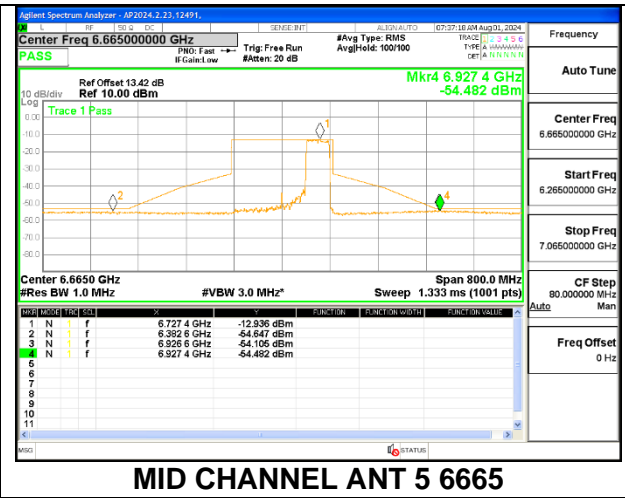

MID CHANNEL ANT 6 6665

MID CHANNEL ANT 5 6665

2TX Antenna 6 + Antenna 5 CDD MODE (FCC) – 484-Tones, RU Index S66

MID CHANNEL ANT 6 6665

MID CHANNEL ANT 5 6665

2TX Antenna 6 + Antenna 5 CDD MODE (FCC) – SU Mode

2TX Antenna 6 + Antenna 5 SDM MODE (FCC) – 106-Tones, RU Index 53

MID CHANNEL ANT 6 6665

MID CHANNEL ANT 5 6665

2TX Antenna 6 + Antenna 5 SDM MODE (FCC) – 106-Tones, RU Index S60

MID CHANNEL ANT 6 6665

MID CHANNEL ANT 5 6665