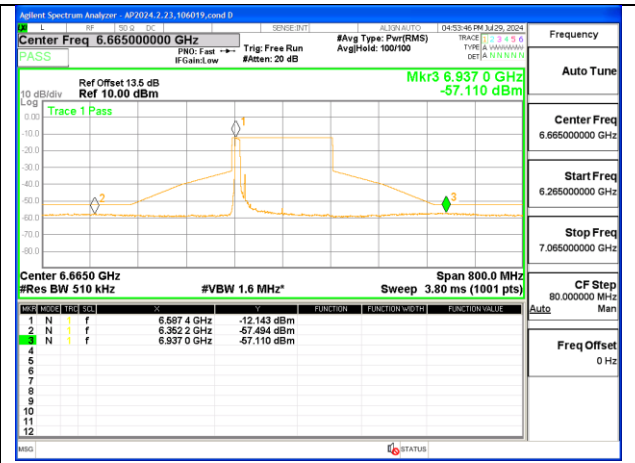

MID CHANNEL ANT 6 6665

MID CHANNEL ANT 5 6665

2TX Antenna 6 + Antenna 5 CDD MODE (FCC) – 484-Tones, RU Index S66

MID CHANNEL ANT 6 6665

MID CHANNEL ANT 5 6665

2TX Antenna 6 + Antenna 5 CDD MODE (FCC) – SU Mode

2TX Antenna 6 + Antenna 5 SDM MODE (FCC) – 106-Tones, RU Index 53

MID CHANNEL ANT 6 6665

MID CHANNEL ANT 5 6665

2TX Antenna 6 + Antenna 5 SDM MODE (FCC) – 106-Tones, RU Index S60

MID CHANNEL ANT 6 6665

MID CHANNEL ANT 5 6665