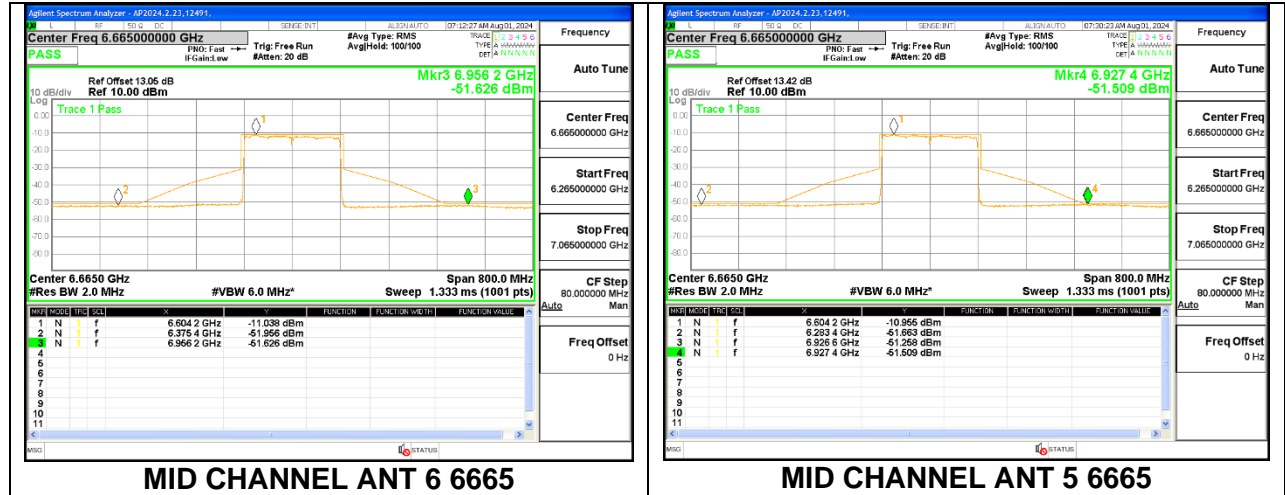

MID CHANNEL ANT 6 6665

MID CHANNEL ANT 5 6665

2TX Antenna 6 + Antenna 5 CDD MODE (FCC) – 484-Tones, RU Index S66

MID CHANNEL ANT 6 6665

MID CHANNEL ANT 5 6665

2TX Antenna 6 + Antenna 5 CDD MODE (FCC) – SU Mode

2TX Antenna 6 + Antenna 5 SDM MODE (FCC) – 106-Tones, RU Index 53

MID CHANNEL ANT 6 6665

MID CHANNEL ANT 5 6665

2TX Antenna 6 + Antenna 5 SDM MODE (FCC) – 106-Tones, RU Index S60

MID CHANNEL ANT 6 6665

MID CHANNEL ANT 5 6665