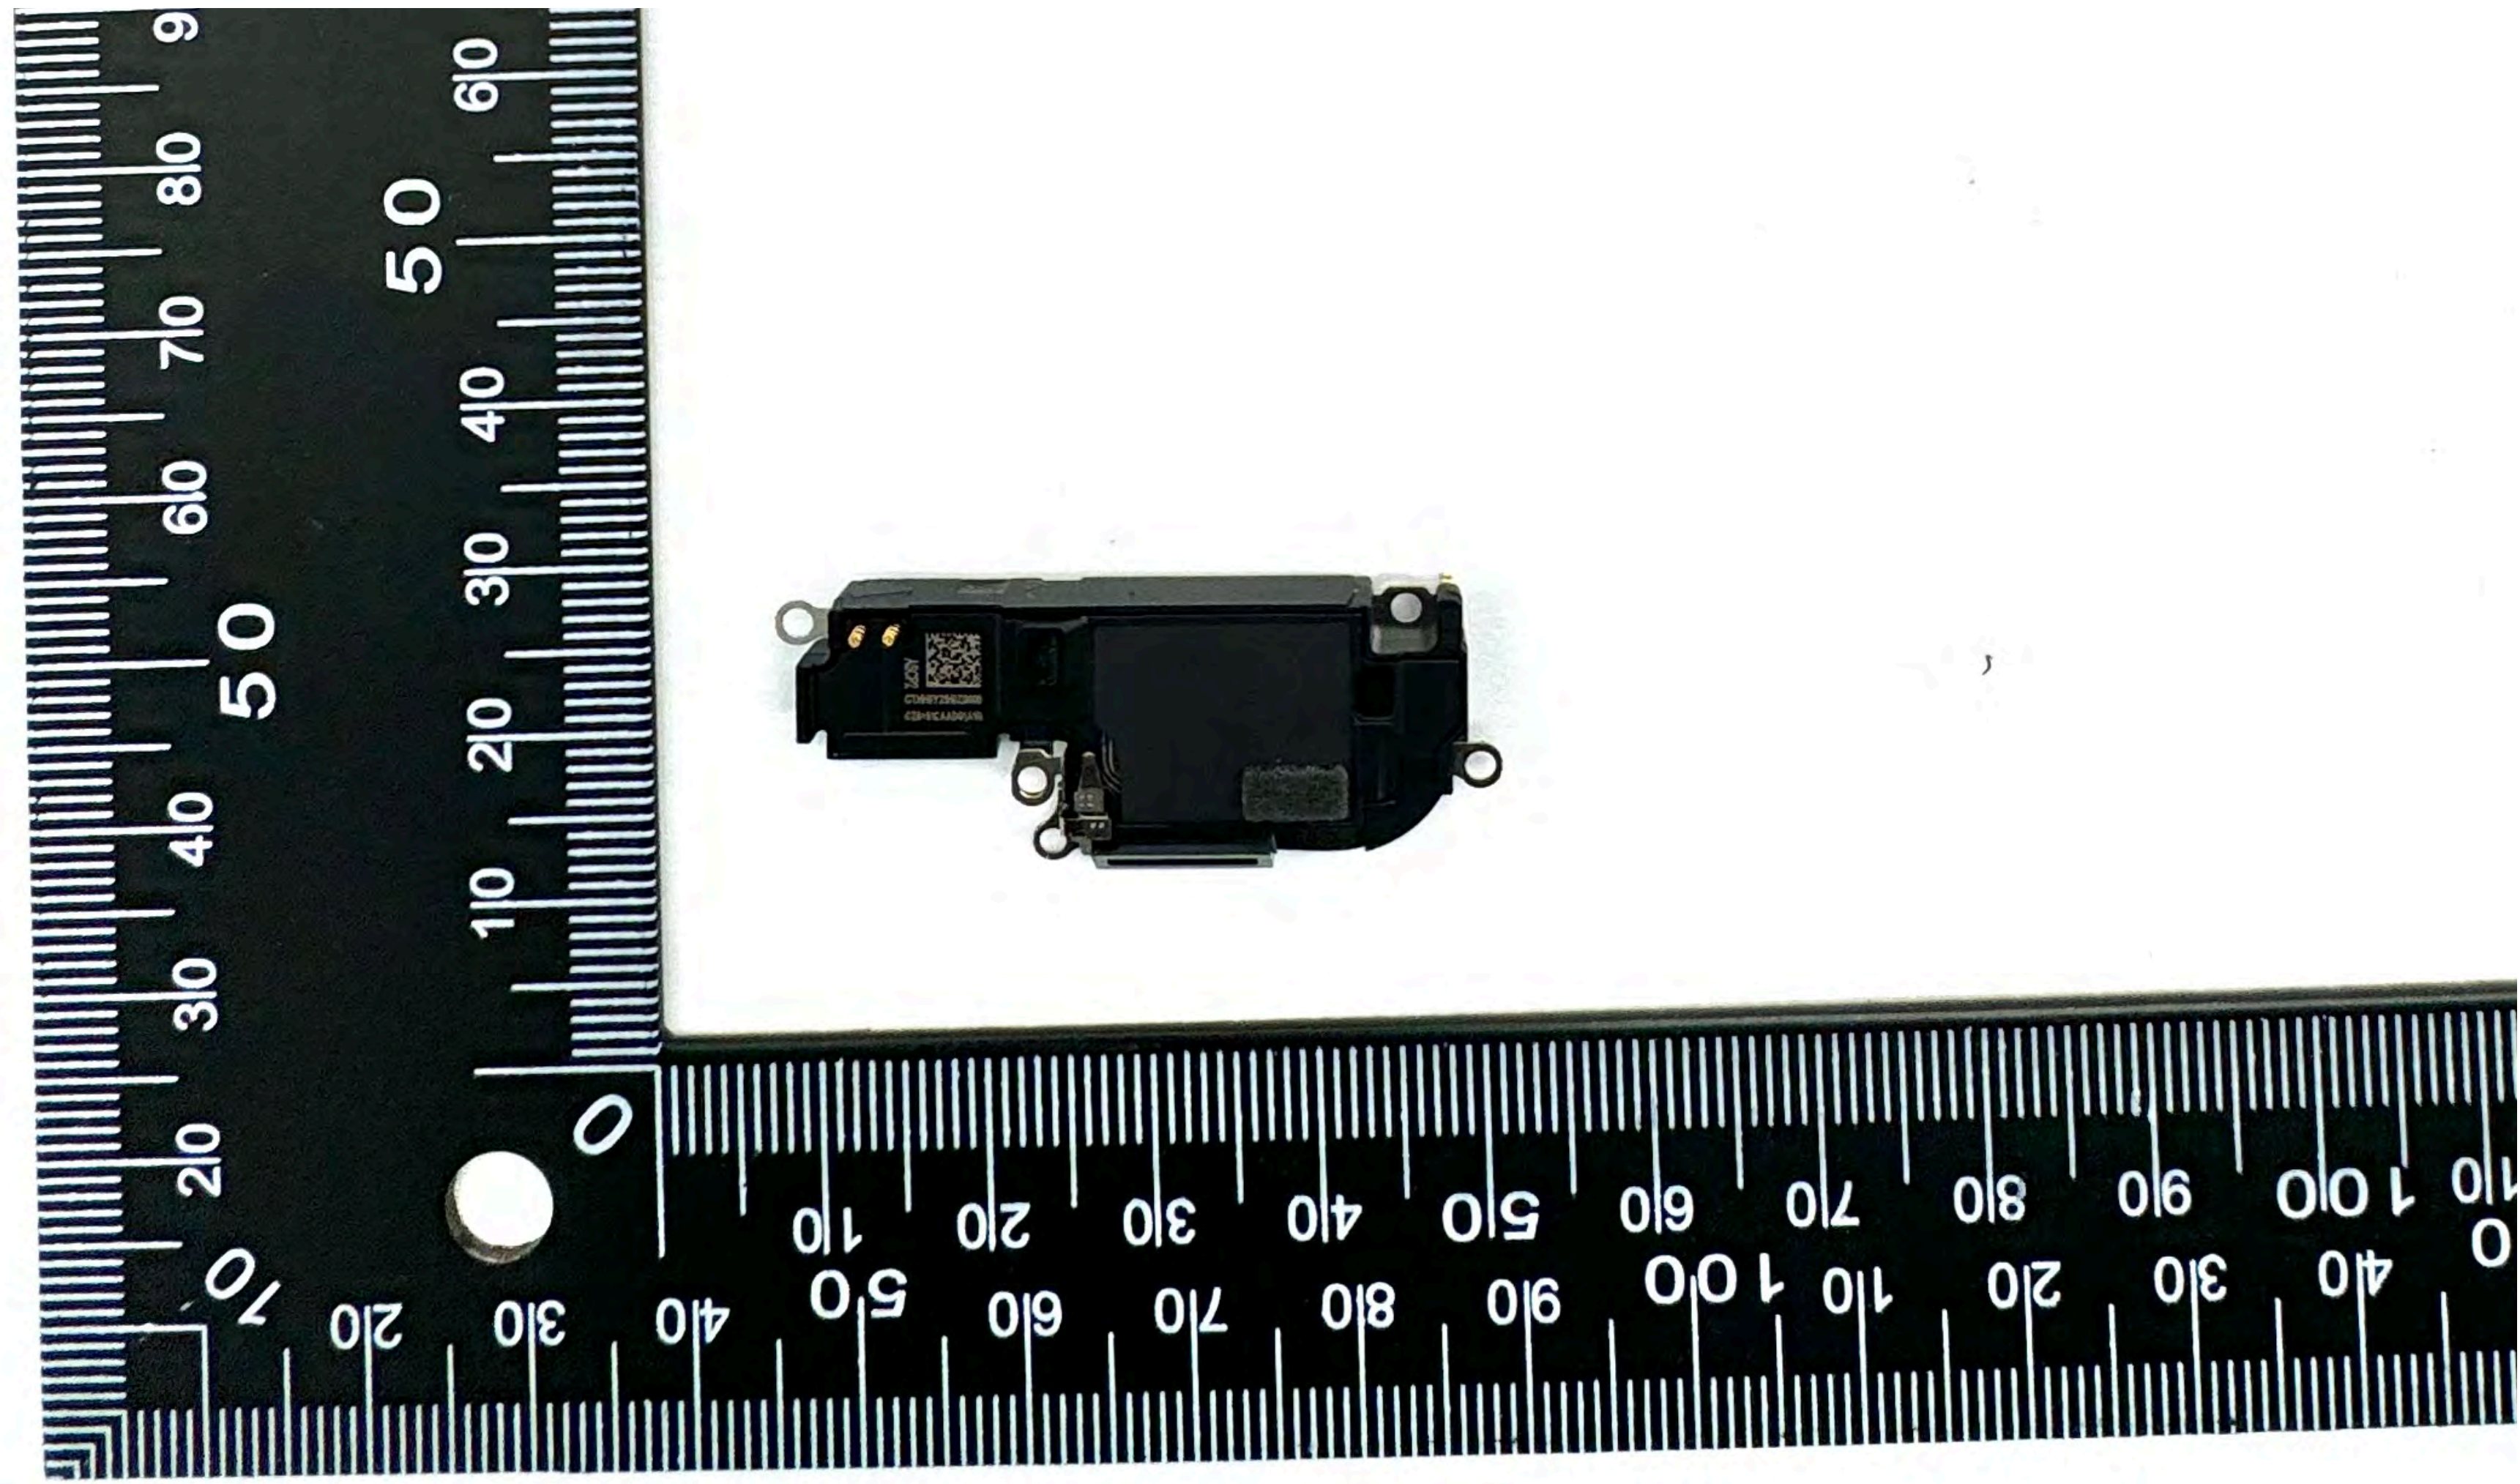

A3295, A3296, A3297

Flex Assembly with ANT1, Ant7,
Ant3, ANT9, ANT5 - Front

A3295, A3296, A3297

Flex Assembly with ANT1, Ant7,
Ant3, ANT9, ANT5 - Back

A3295, A3296, A3297
Bottom Speaker - Front

A3295, A3296, A3297

MLB - Front

A3295, A3296, A3297

MLB - Back

A3295, A3296, A3297

MLB Front and Back without Shields

WiFi/BT Radio Chipset

UWB Chipset

Cellular Chipset