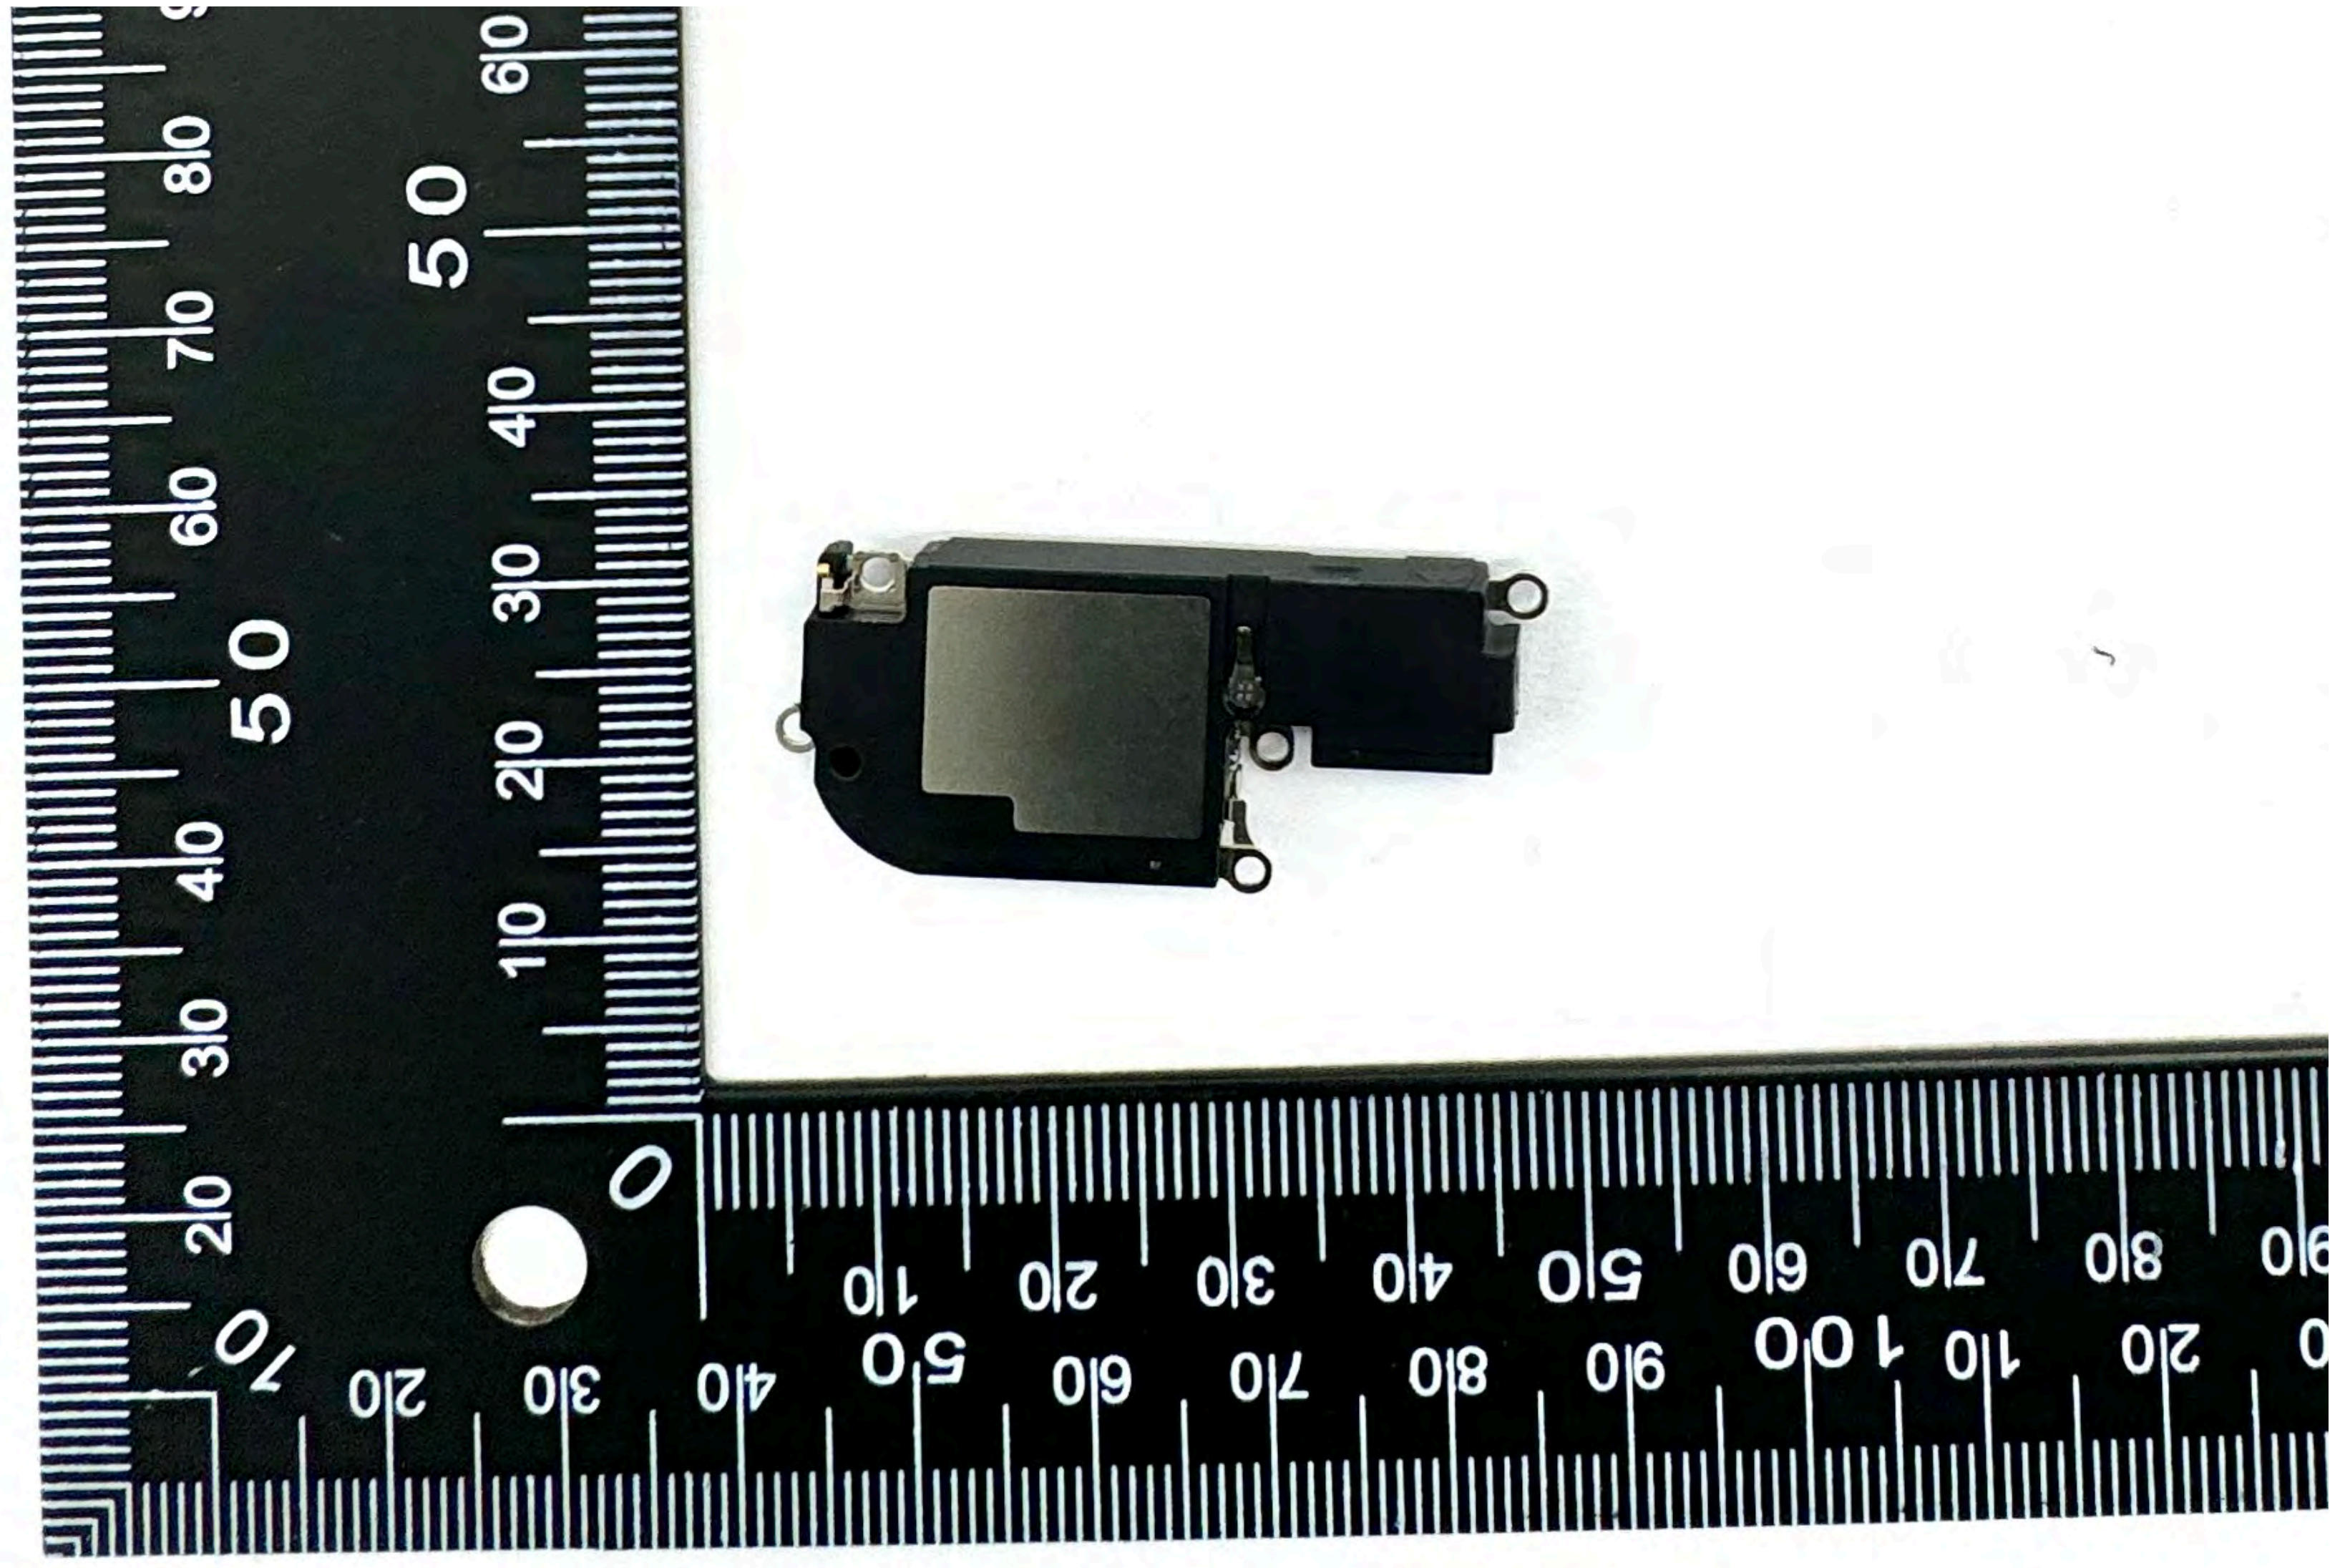

A3295, A3296, A3297

Flex Assembly with ANT1, Ant7,
Ant3, ANT9, ANT5 - Front

A3295, A3296, A3297

Flex Assembly with ANT1, Ant7,
Ant3, ANT9, ANT5 - Back

A3295, A3296, A3297
Bottom Speaker - Front

A3295, A3296, A3297

MLB - Front

A3295, A3296, A3297

MLB - Back

A3295, A3296, A3297

MLB Front and Back without Shields

WiFi/BT Radio Chipset

UWB Chipset

Cellular Chipset