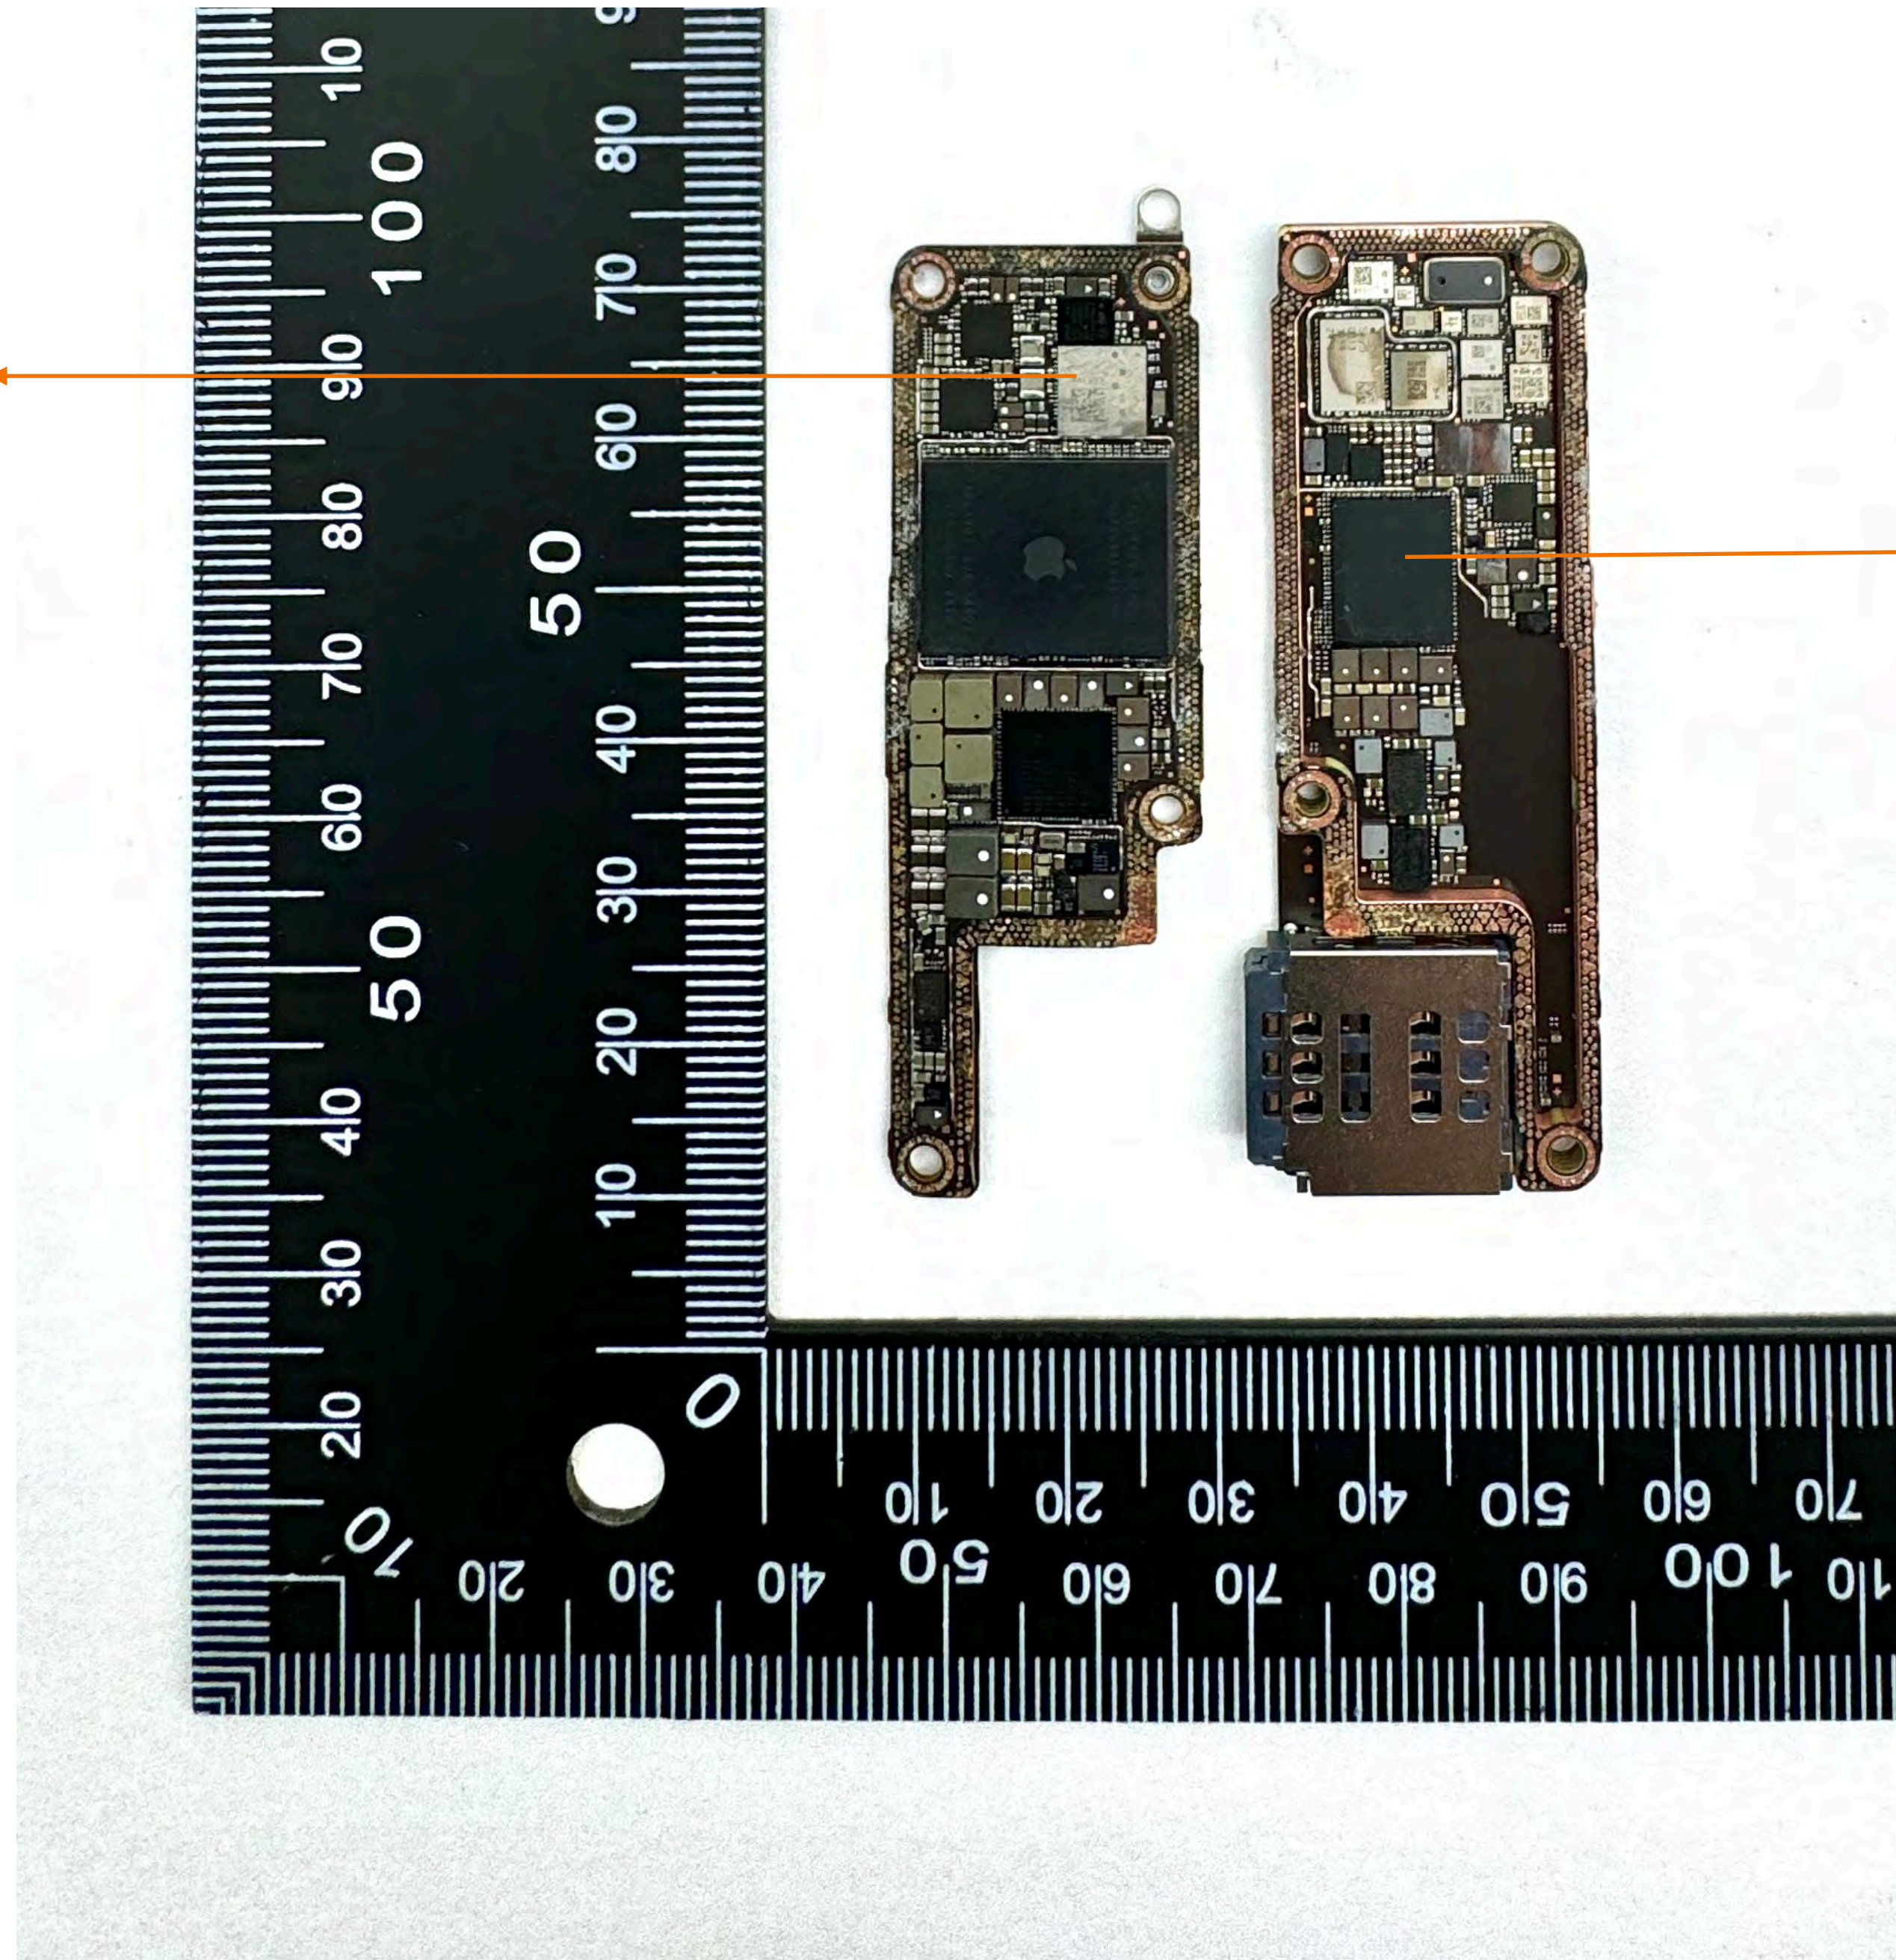

A3295, A3296, A3297

Flex Assembly with ANT1, Ant7,
Ant3, ANT9, ANT5 - Front

A3295, A3296, A3297

Flex Assembly with ANT1, Ant7,
Ant3, ANT9, ANT5 - Back

A3295, A3296, A3297
Bottom Speaker - Front

A3295, A3296, A3297

MLB - Front

A3295, A3296, A3297

MLB - Back

A3295, A3296, A3297

MLB Front and Back without Shields

WiFi/BT Radio Chipset

UWB Chipset

Cellular Chipset