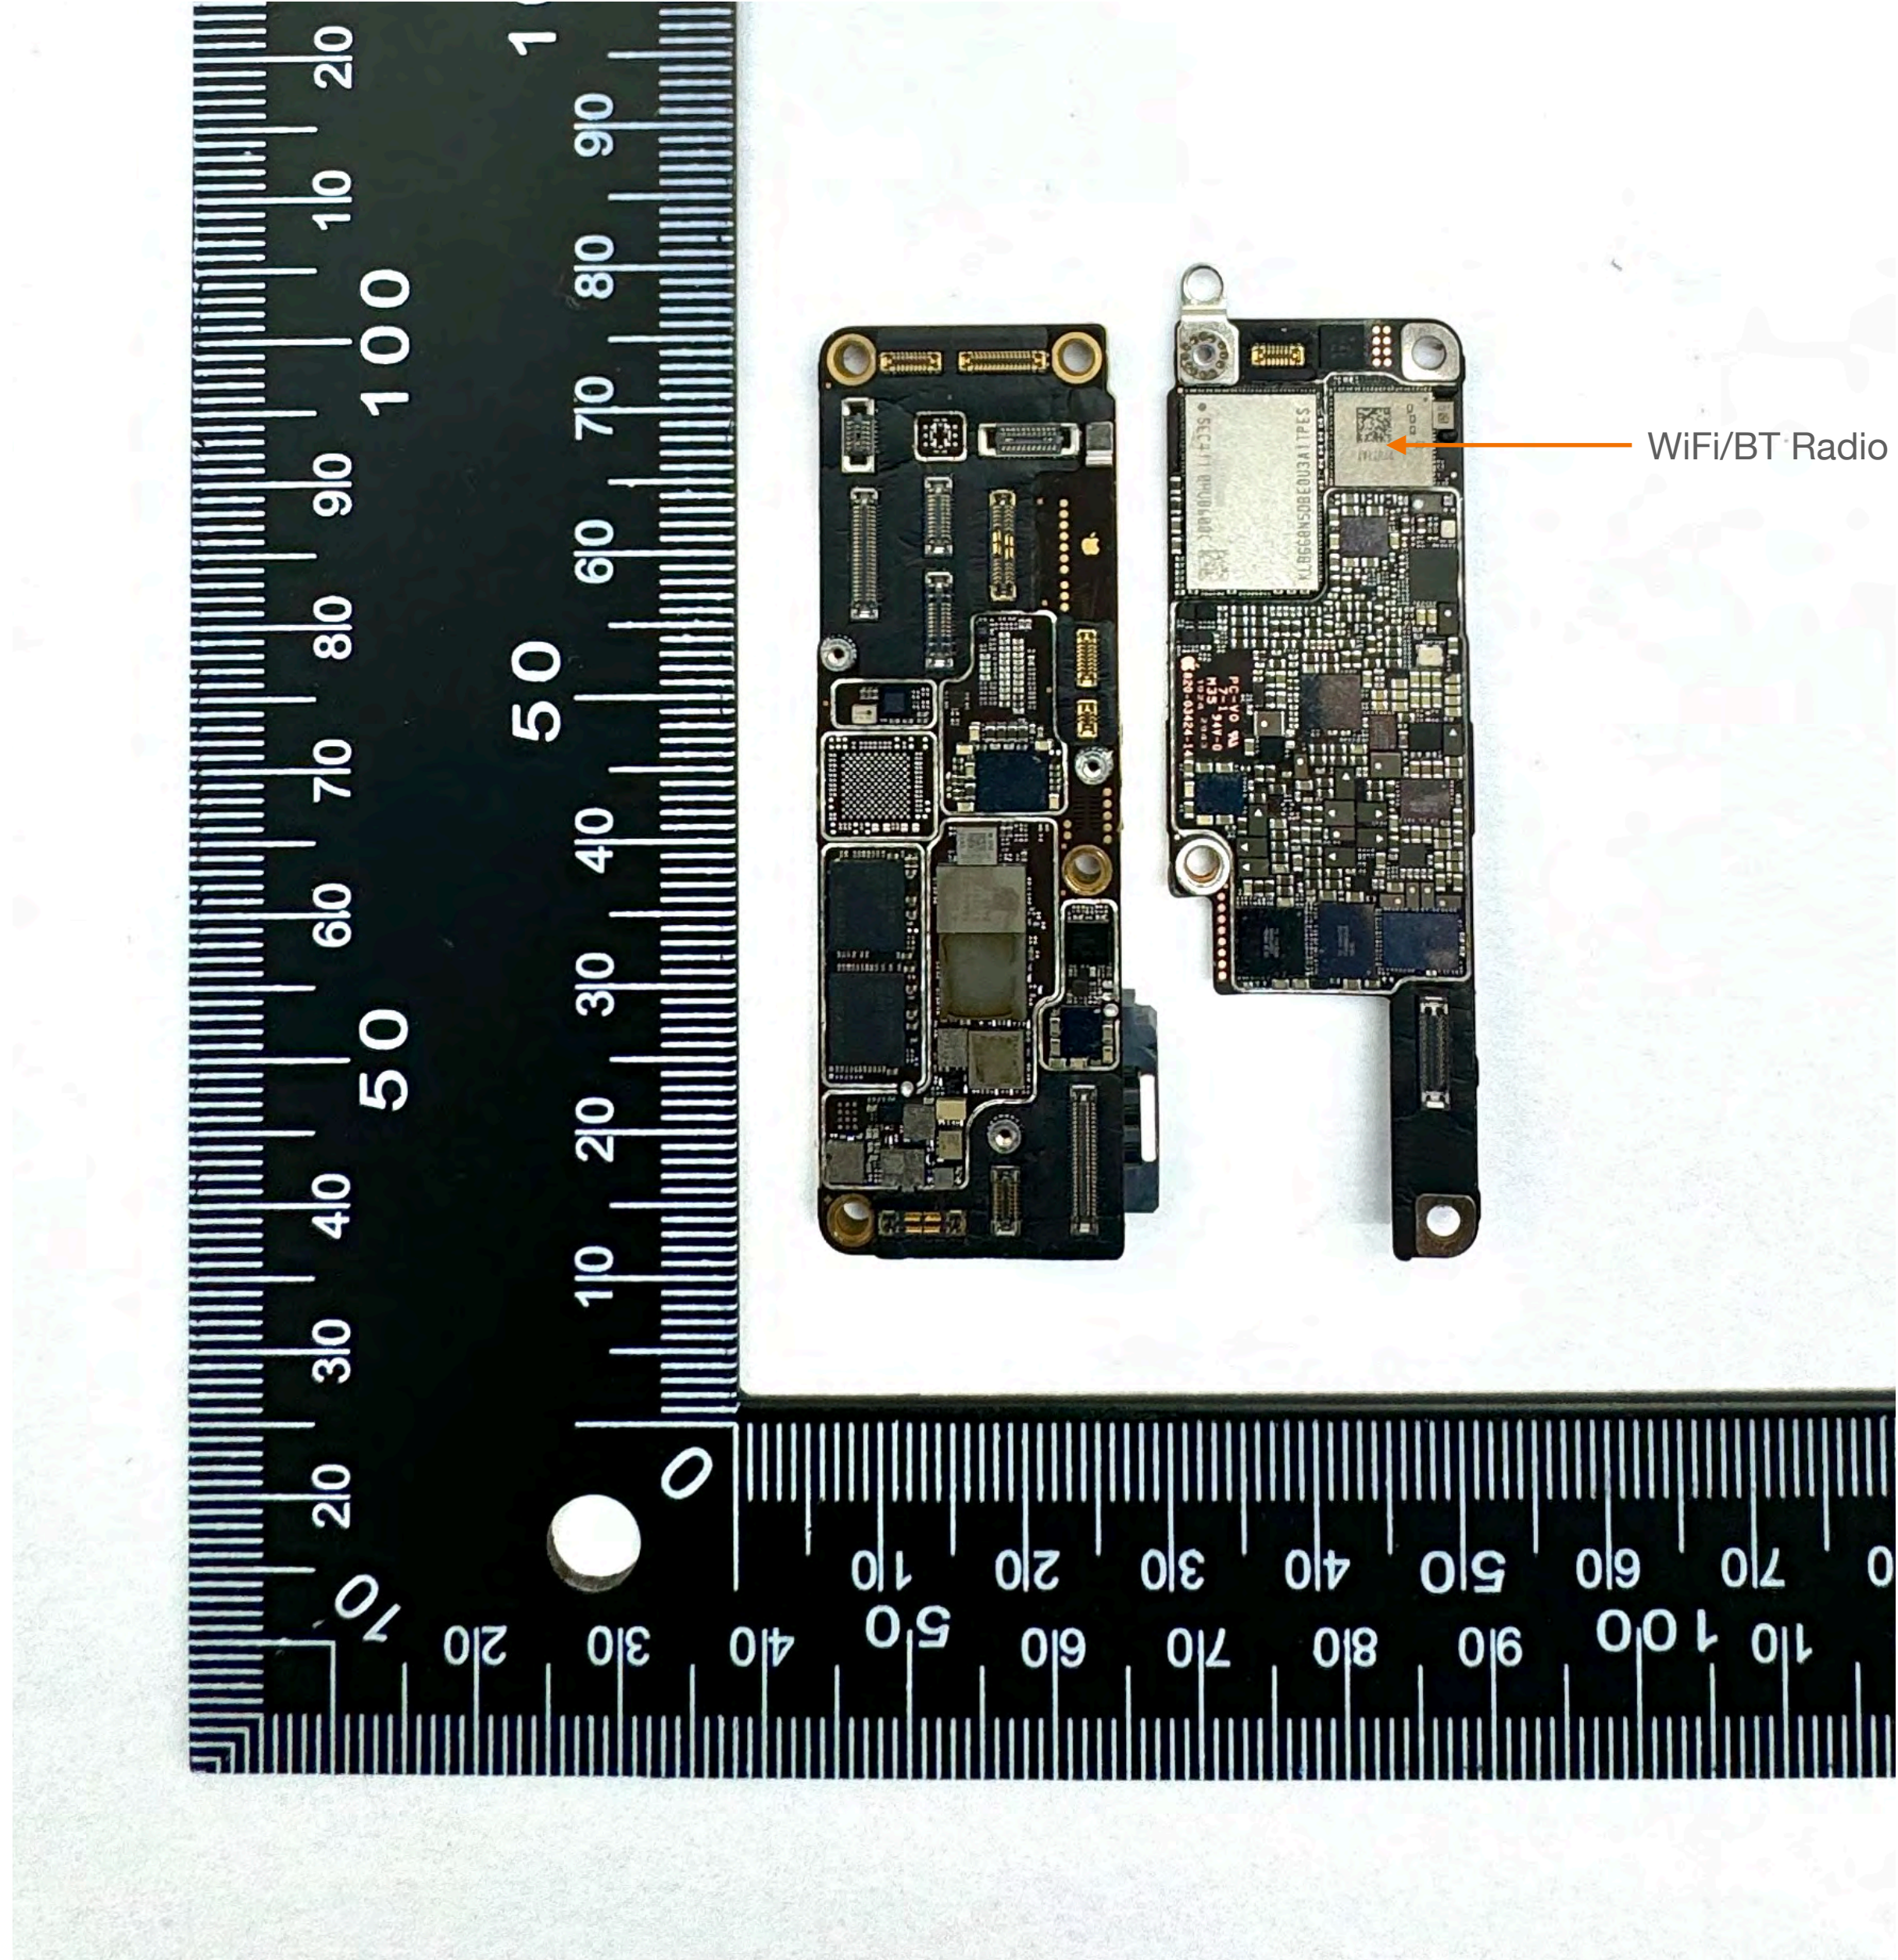

A3295, A3296, A3297

Flex Assembly with ANT1, Ant7,
Ant3, ANT9, ANT5 - Front

A3295, A3296, A3297

Flex Assembly with ANT1, Ant7,
Ant3, ANT9, ANT5 - Back

A3295, A3296, A3297
Bottom Speaker - Front

A3295, A3296, A3297

MLB - Front

A3295, A3296, A3297

MLB - Back

A3295, A3296, A3297

MLB Front and Back without Shields

WiFi/BT Radio Chipset

UWB Chipset

Cellular Chipset