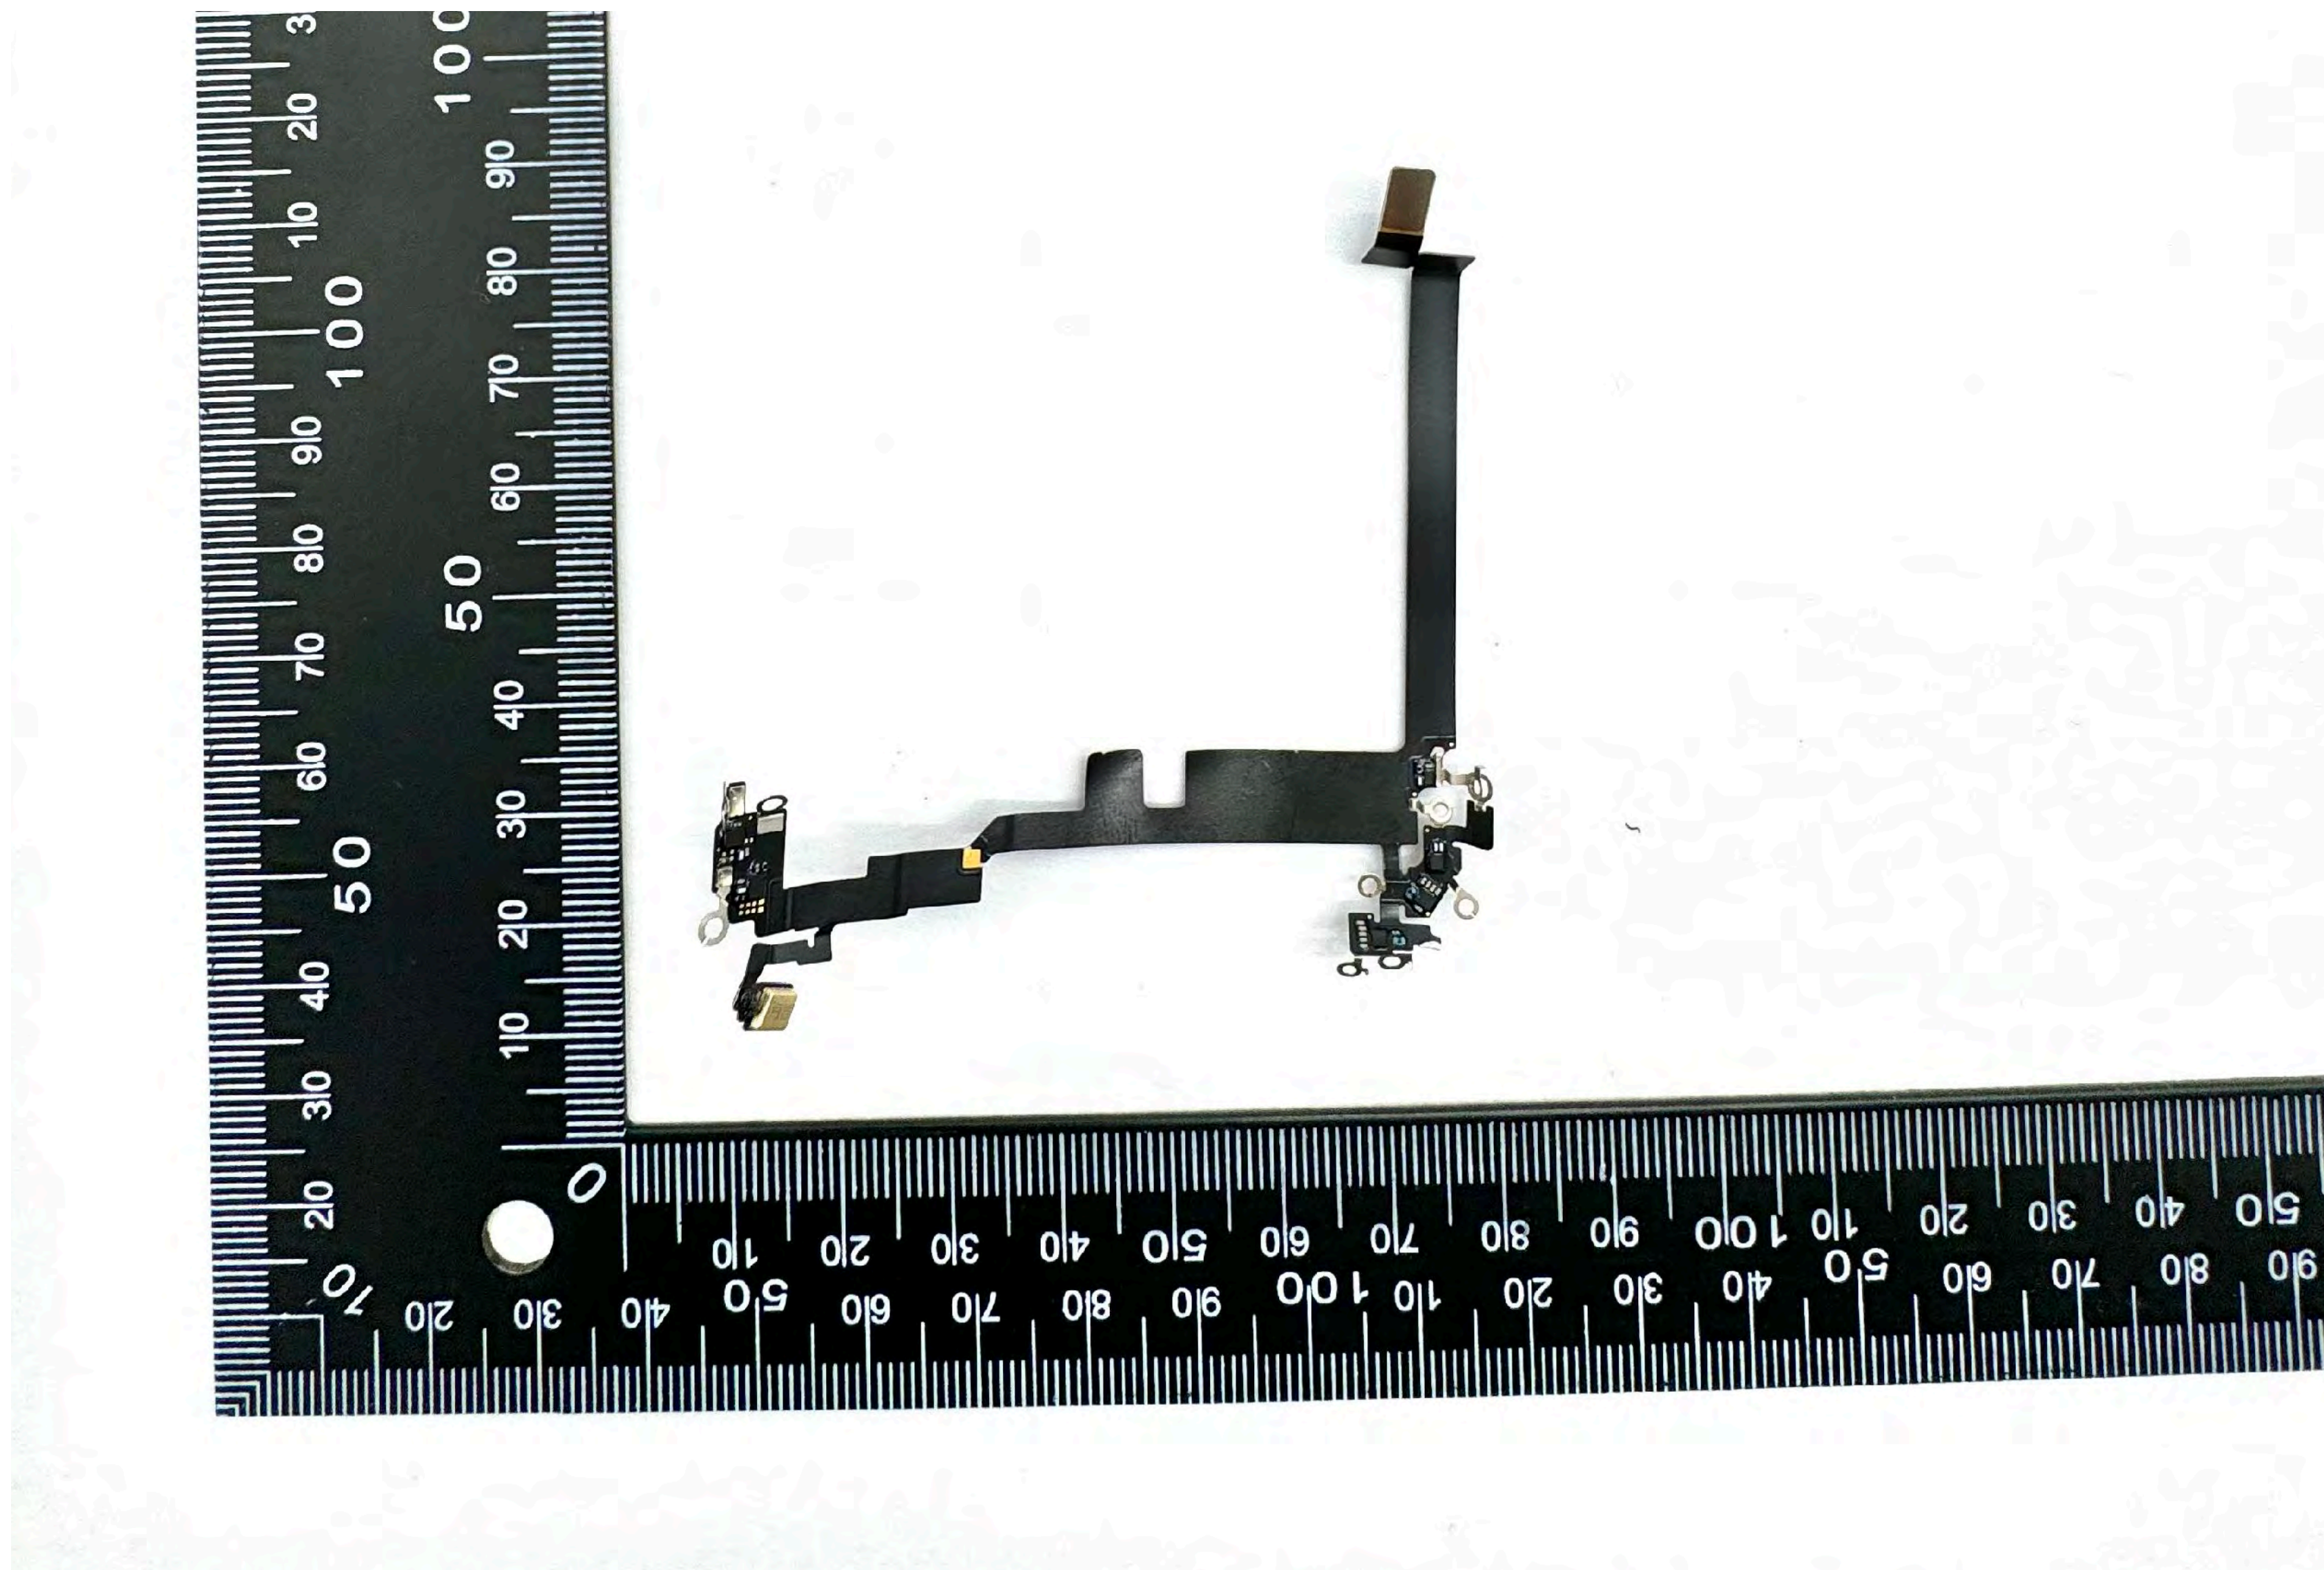

A3295, A3296, A3297

Flex Assembly with ANT1, Ant7,
Ant3, ANT9, ANT5 - Front

A3295, A3296, A3297

Flex Assembly with ANT1, Ant7,
Ant3, ANT9, ANT5 - Back

A3295, A3296, A3297
Bottom Speaker - Front

A3295, A3296, A3297

MLB - Front

A3295, A3296, A3297

MLB - Back

A3295, A3296, A3297

MLB Front and Back without Shields

WiFi/BT Radio Chipset

UWB Chipset

Cellular Chipset