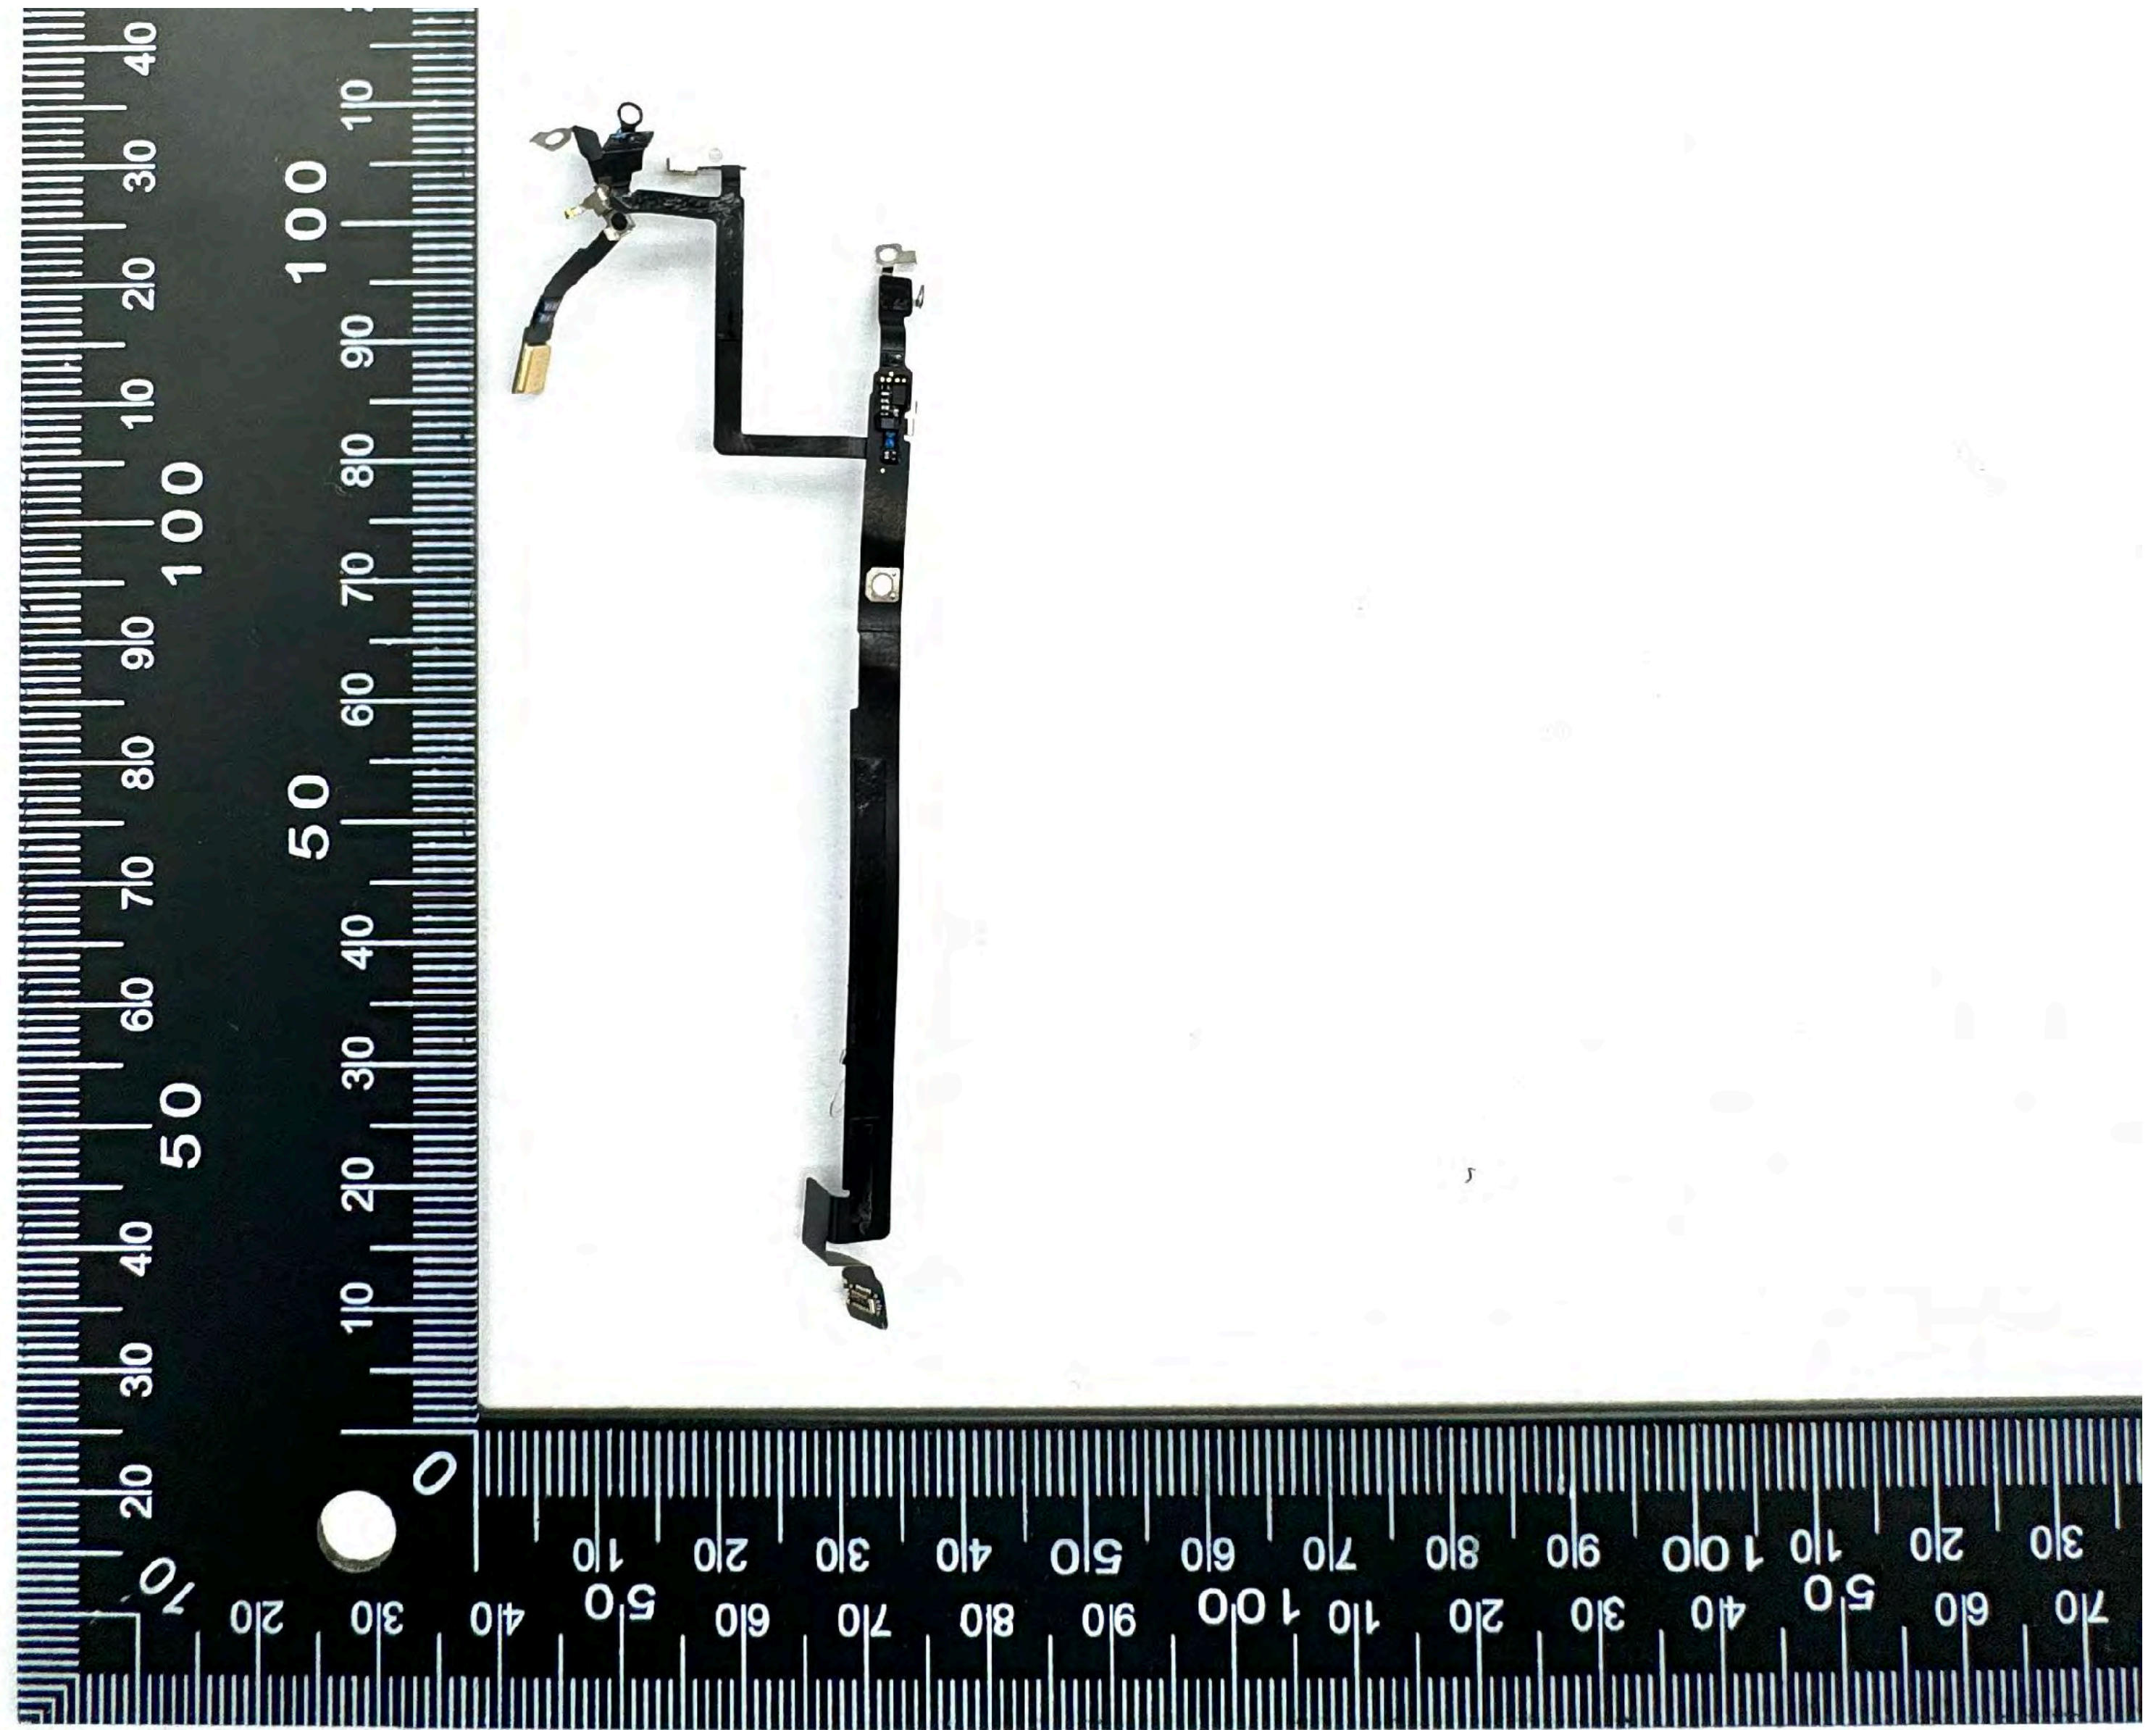

Note: MSS not supported by A3297

A3295, A3296, A3297

Back Plate

A3295, A3296, A3297

Battery - Back

A3295, A3296, A3297

ANT4 Front

A3295, A3296, A3297

ANT4 Back

A3295, A3296, A3297

Flex Assembly with Proximity Sensor,
Microphone and FaceTime Camera -
Front

A3295, A3296, A3297

Flex Assembly with Proximity Sensor,
Microphone and FaceTime Camera -
Back

A3295, A3296, A3297

Rear Camera - Front

A3295, A3296, A3297

Rear Camera - Back

A3295, A3296, A3297

Top Speaker and Flex Assembly
with ANT2, ANT8/UWB1, ANT10,
ANT6/SharedUWBO - Front

A3295, A3296, A3297

Top Speaker and Flex Assembly
with ANT2, ANT8/UWB1, ANT10,
ANT6/SharedUWBO - Back