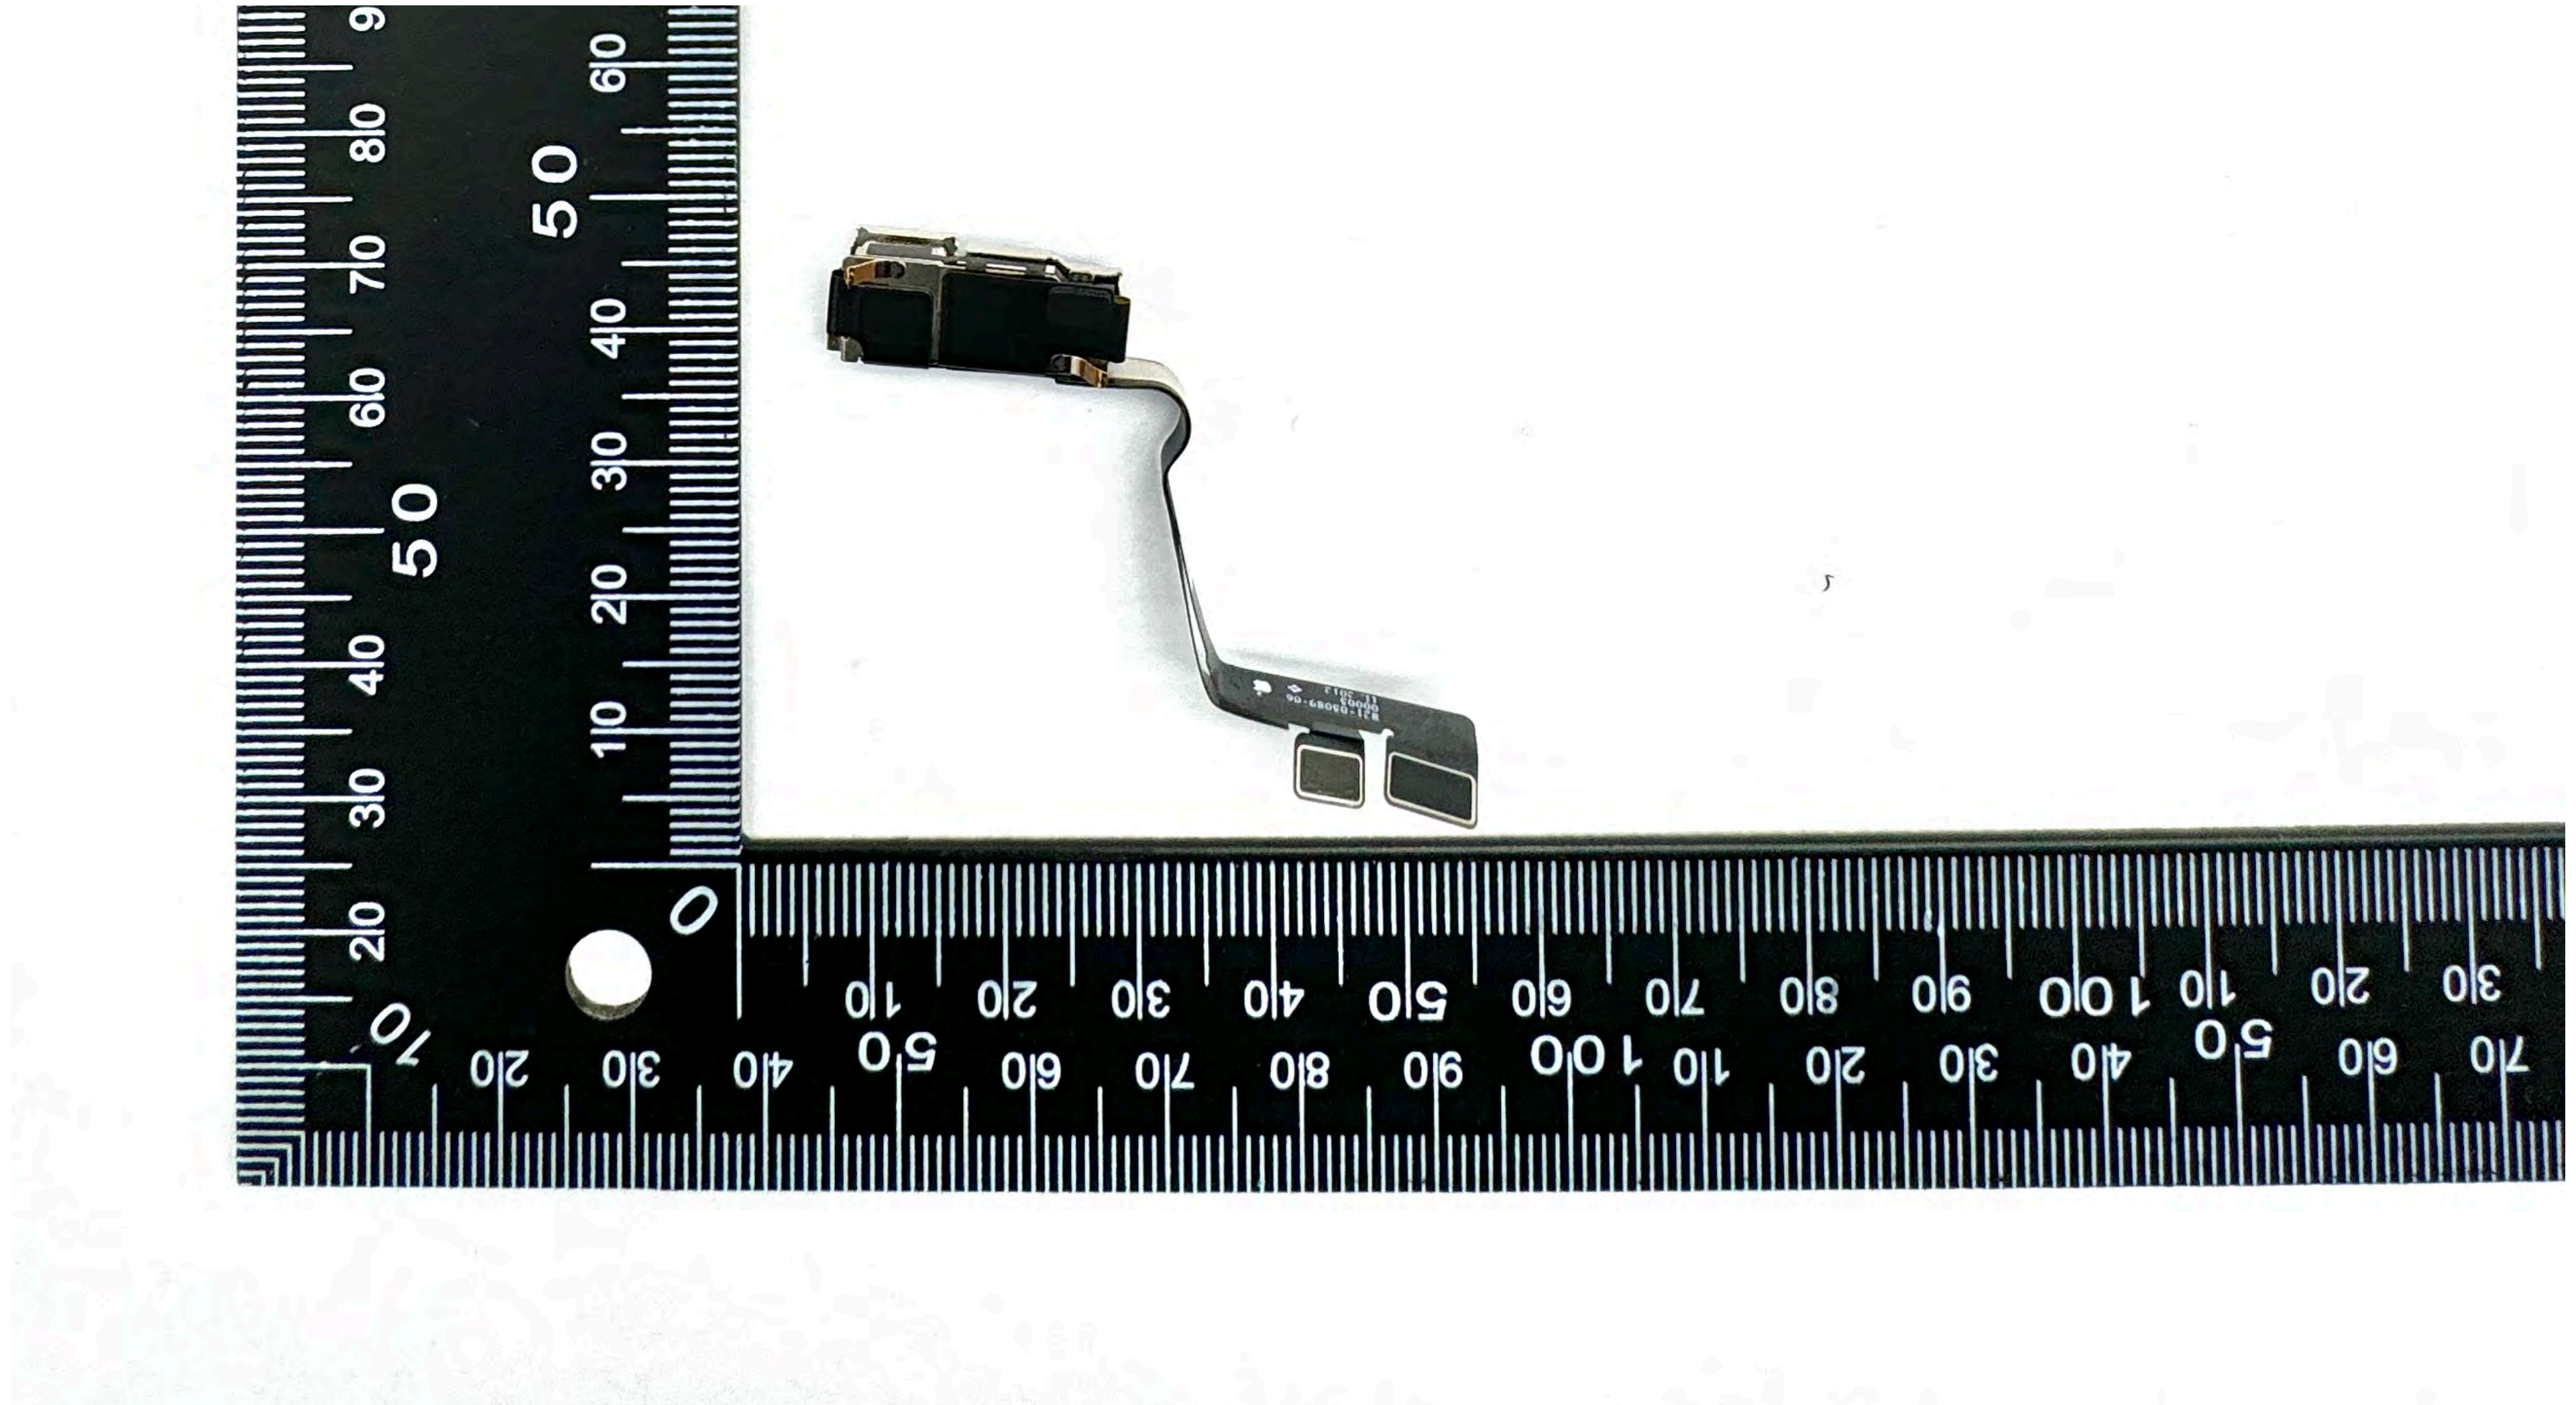

Note: MSS not supported by A3297

A3295, A3296, A3297

Back Plate

A3295, A3296, A3297

Battery - Back

A3295, A3296, A3297

ANT4 Front

A3295, A3296, A3297

ANT4 Back

A3295, A3296, A3297

Flex Assembly with Proximity Sensor,
Microphone and FaceTime Camera -
Front

A3295, A3296, A3297

Flex Assembly with Proximity Sensor,
Microphone and FaceTime Camera -
Back

A3295, A3296, A3297