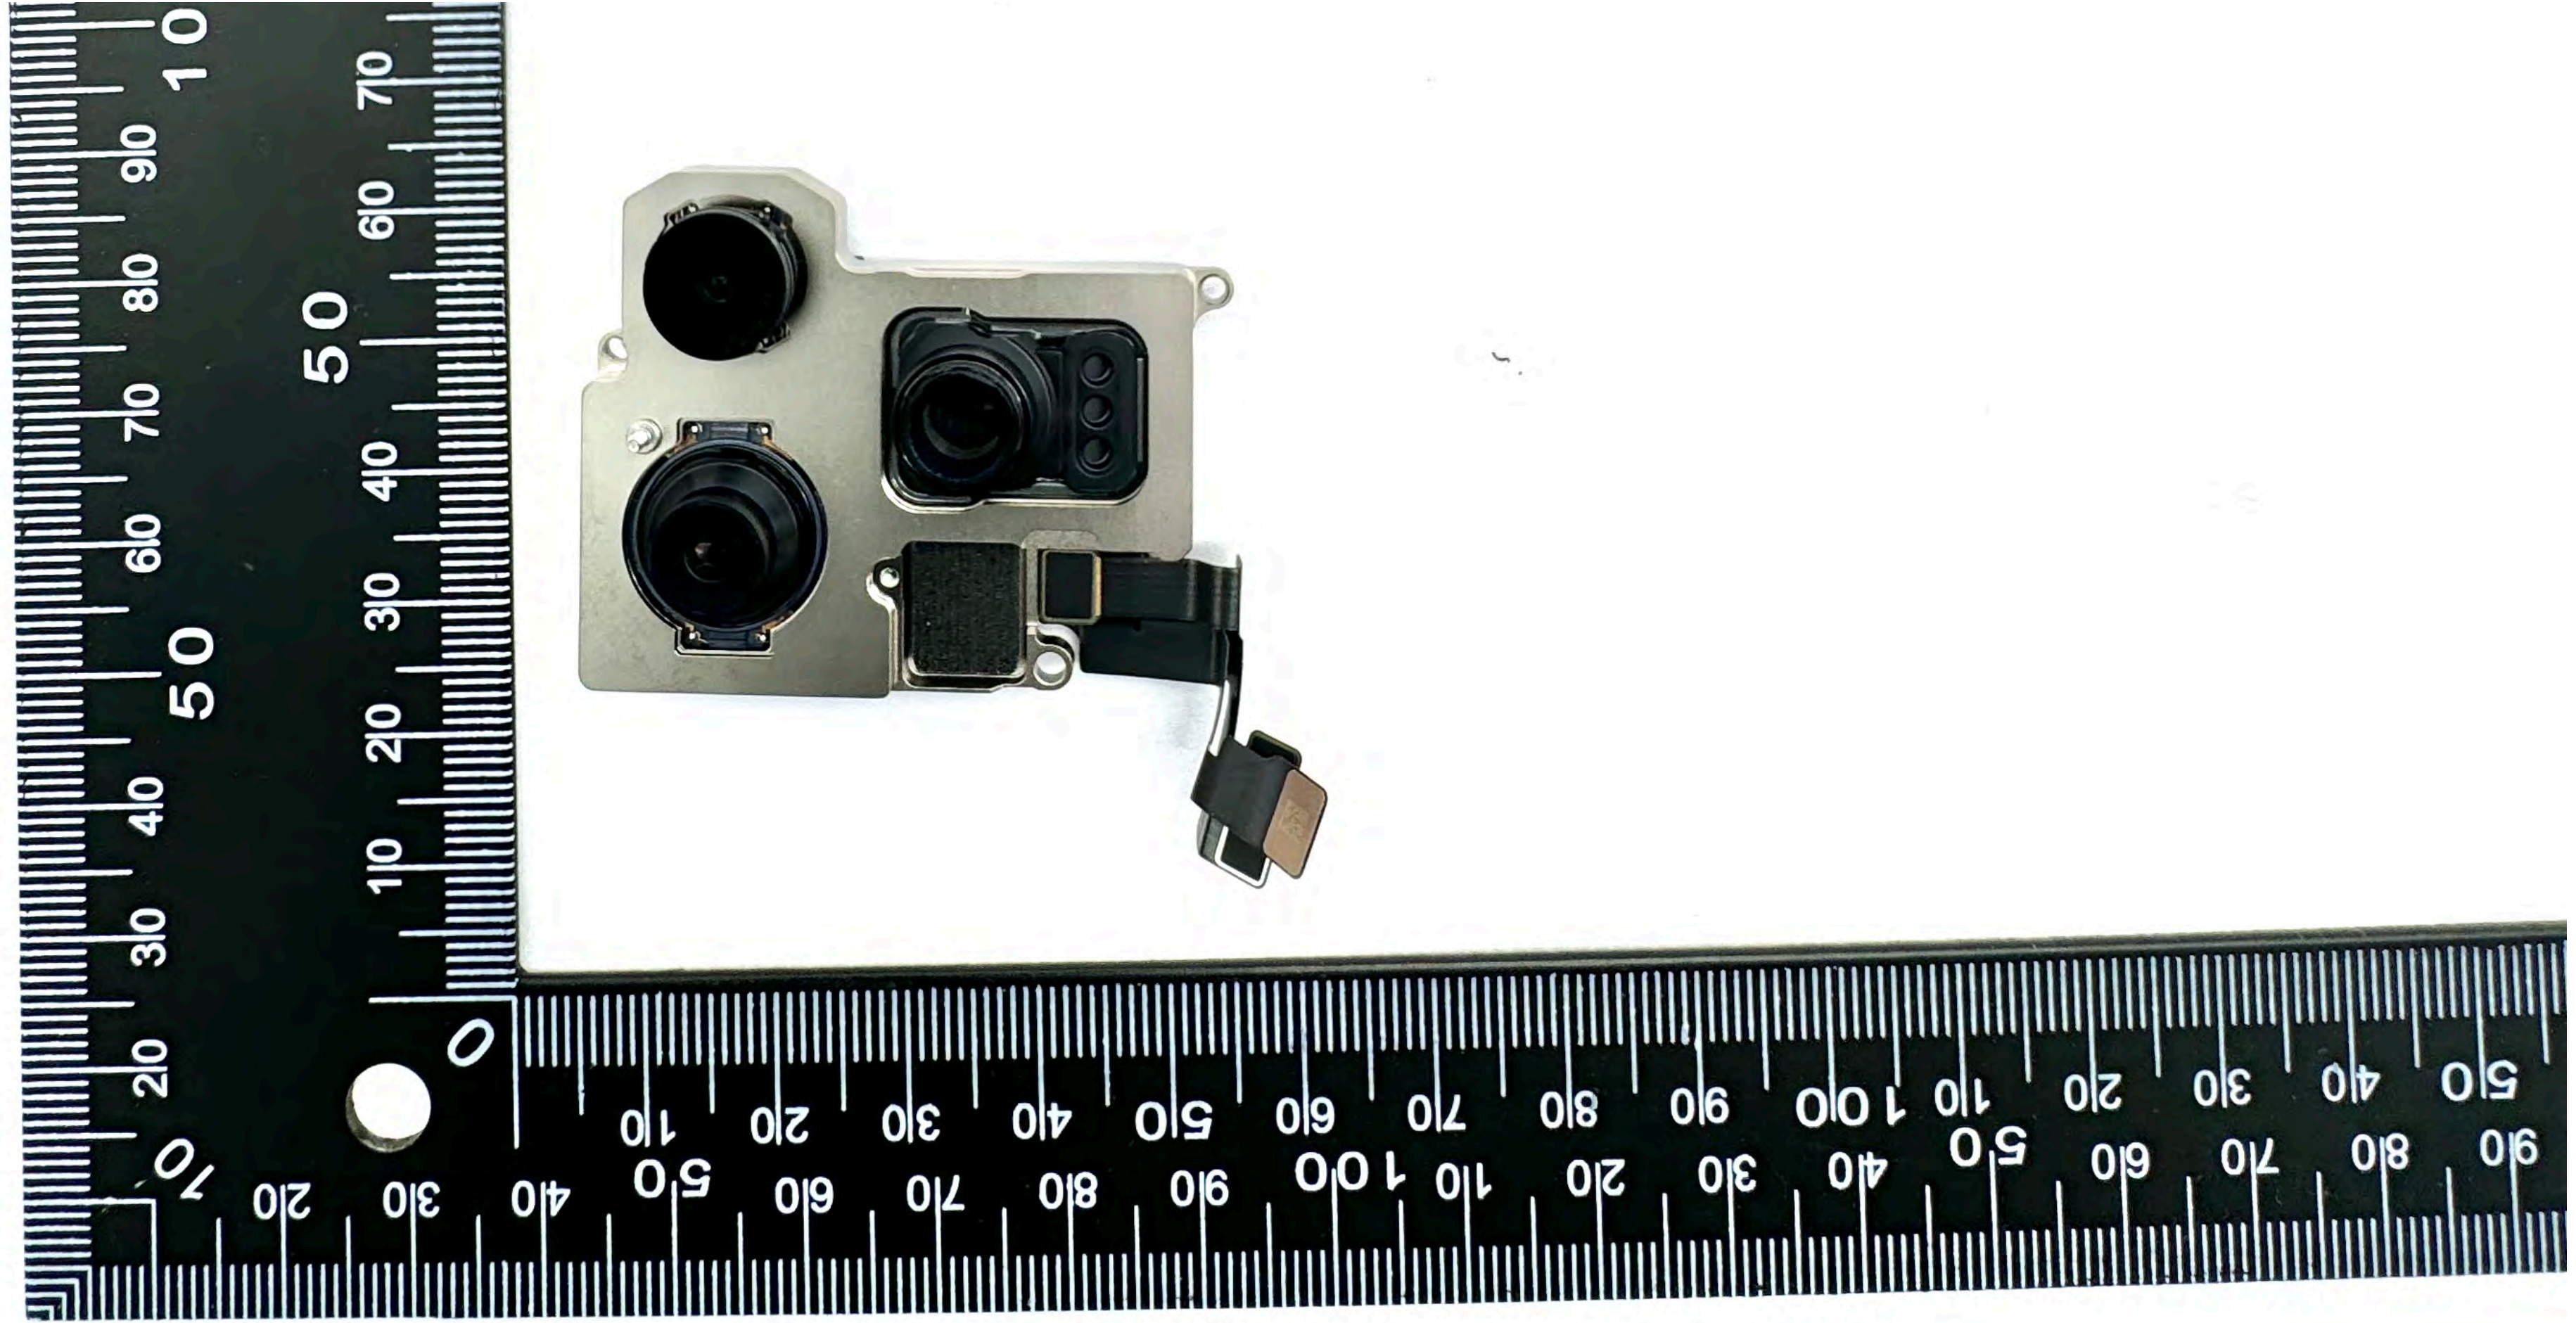

A3295, A3296, A3297

Rear Camera - Front