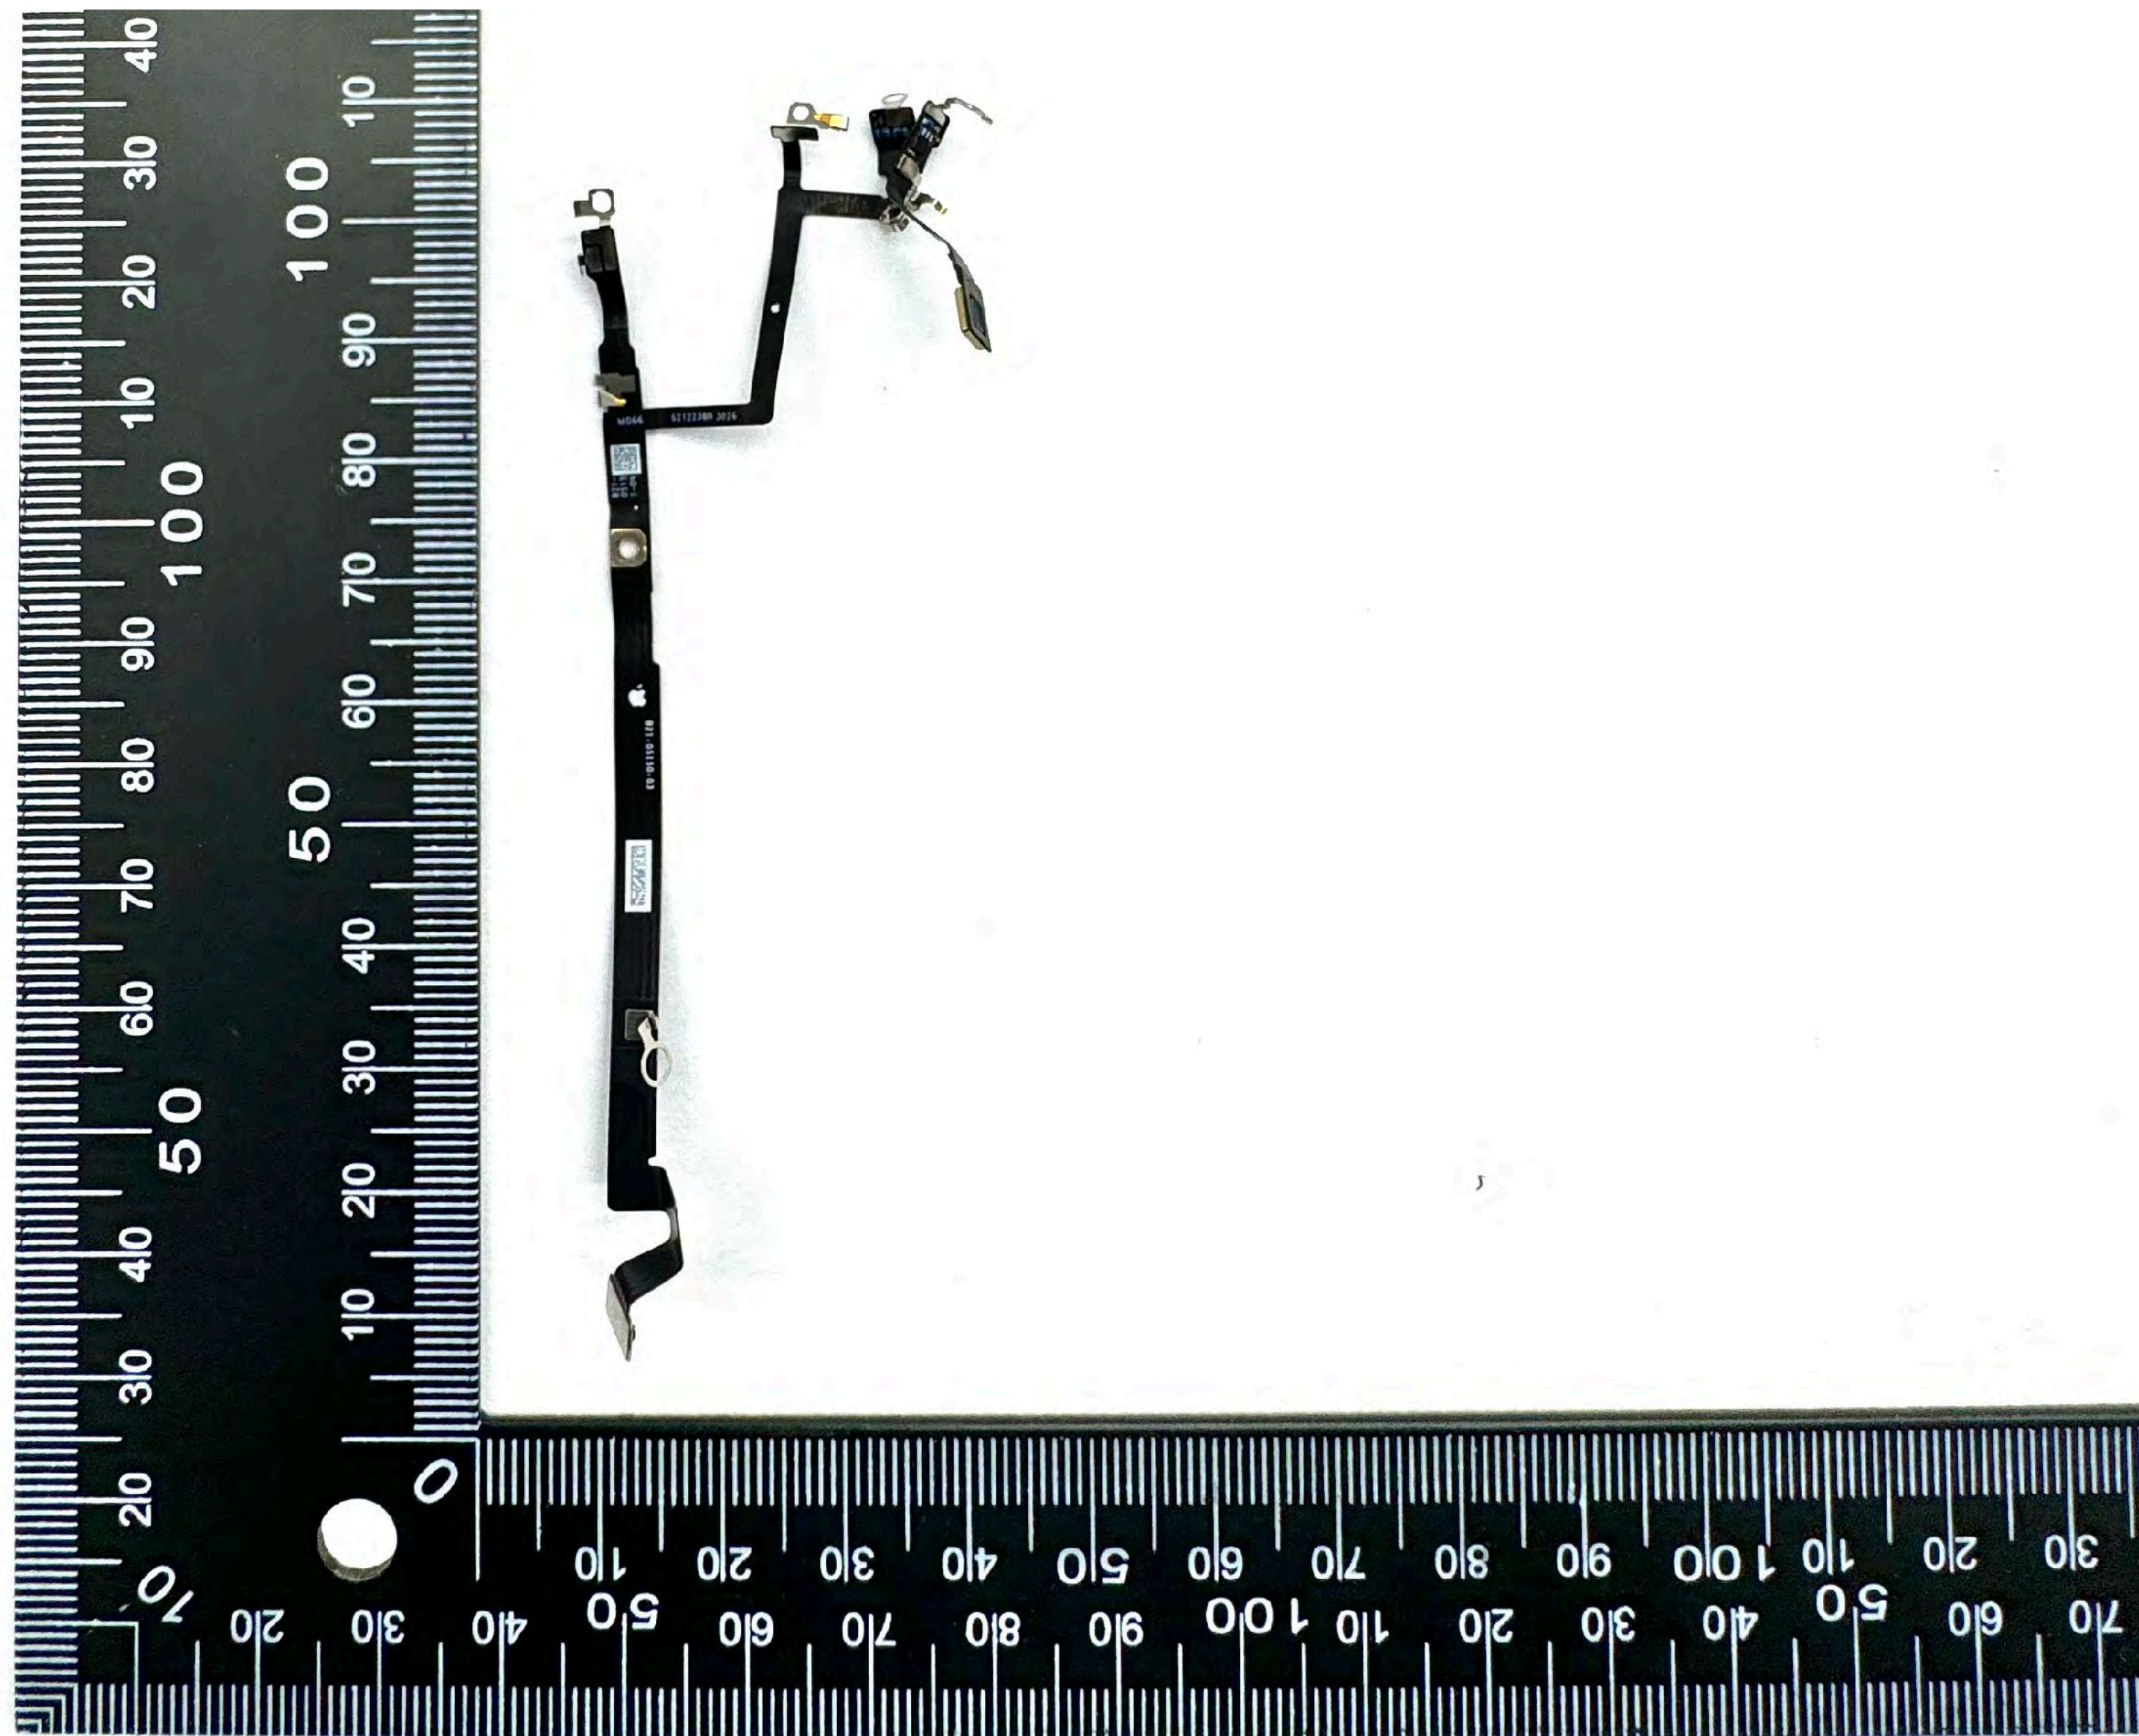

Note: MSS not supported by A3297

A3295, A3296, A3297

Back Plate

A3295, A3296, A3297

Battery - Back

A3295, A3296, A3297

ANT4 Front

A3295, A3296, A3297

ANT4 Back

A3295, A3296, A3297

Flex Assembly with Proximity Sensor,
Microphone and FaceTime Camera -
Front

A3295, A3296, A3297

Flex Assembly with Proximity Sensor,
Microphone and FaceTime Camera -
Back

A3295, A3296, A3297

Rear Camera - Front

A3295, A3296, A3297

Rear Camera - Back

A3295, A3296, A3297

Top Speaker and Flex Assembly
with ANT2, ANT8/UWB1, ANT10,
ANT6/SharedUWBO - Front

A3295, A3296, A3297

Top Speaker and Flex Assembly
with ANT2, ANT8/UWB1, ANT10,
ANT6/SharedUWBO - Back