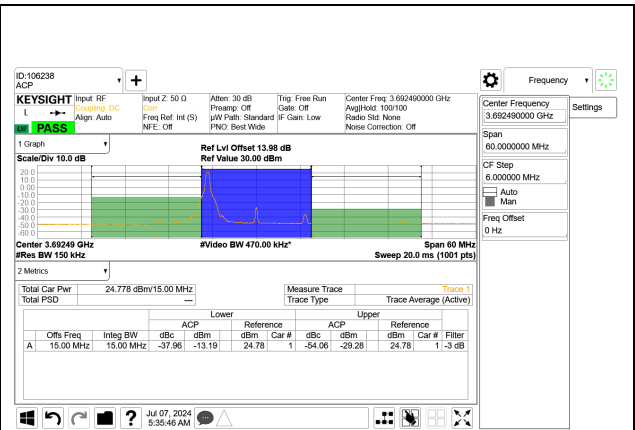

5G NR N48 15MHz BPSK High Channel RB1-0