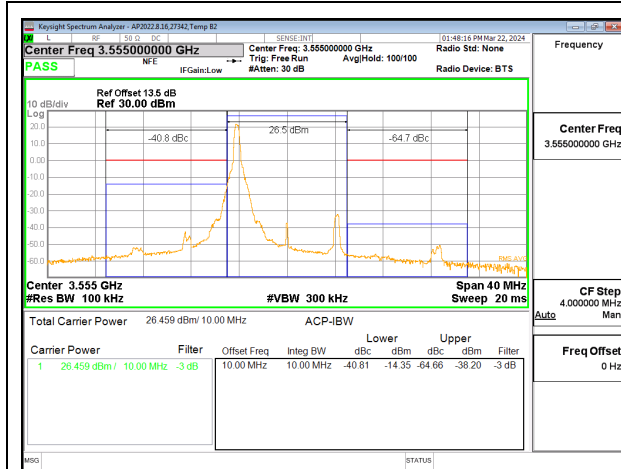

5G NR n48 40MHz BPSK High Channel RB1-0

5G NR n48 40MHz BPSK High Channel RB1-105

5G NR n48 40MHz BPSK High Channel RB100-0

Intentionally Blank

5R NR n48 ADJACENT CHANNEL POWER

5G NR N48 10MHz BPSK Low Channel RB1-0