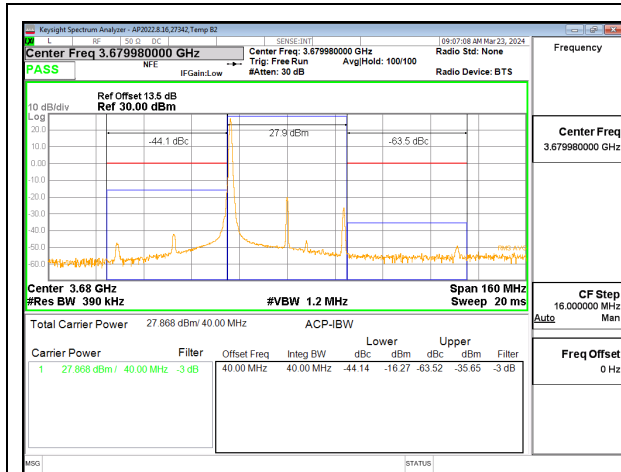

5G NR n48 40MHz BPSK Low Channel RB1-105

5G NR n48 40MHz BPSK Middle Channel RB1-105

5G NR n48 40MHz BPSK Low Channel RB100-0

5G NR n48 40MHz BPSK Middle Channel RB100-0

5G NR n48 40MHz BPSK High Channel RB1-0

5G NR n48 40MHz BPSK High Channel RB1-105

5G NR n48 40MHz BPSK High Channel RB100-0

Intentionally Blank

9.2.2. LTE ULCA BAND 48

LTE CA BAND 48 EMISSION MASK

LTE B48 20MHz + 20MHz QPSK Low Ch RB1-0 + RB1-99