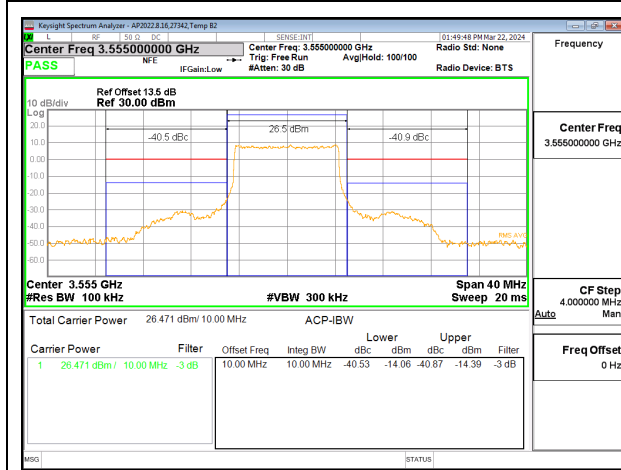

5G NR N48 10MHz BPSK Low Channel RB24-0