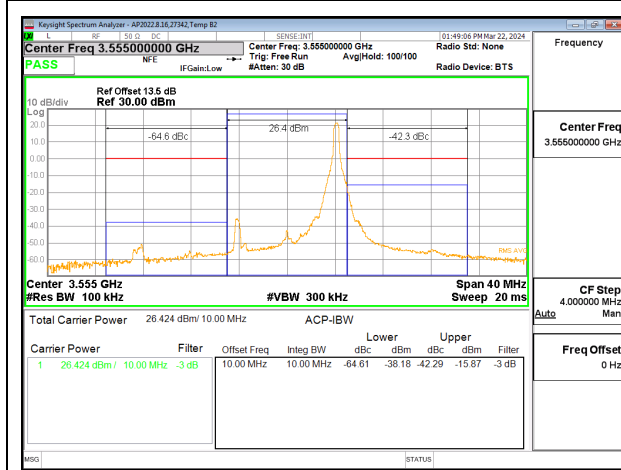

5G NR N48 10MHz BPSK Low Channel RB1-23