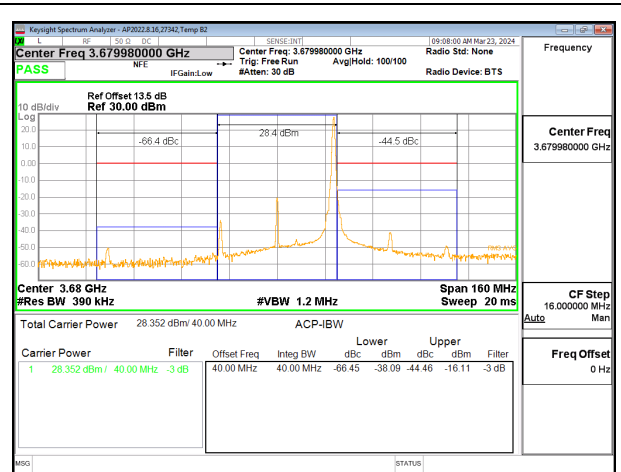

5G NR n48 40MHz BPSK Low Channel RB1-105

5G NR n48 40MHz BPSK Middle Channel RB1-105

5G NR n48 40MHz BPSK Low Channel RB100-0

5G NR n48 40MHz BPSK Middle Channel RB100-0

5G NR n48 40MHz BPSK High Channel RB1-0

5G NR n48 40MHz BPSK High Channel RB1-105

5G NR n48 40MHz BPSK High Channel RB100-0

Intentionally Blank

9.2.2. LTE ULCA BAND 48

LTE CA BAND 48 EMISSION MASK

LTE B48 20MHz + 20MHz QPSK Low Ch RB1-0 + RB1-99