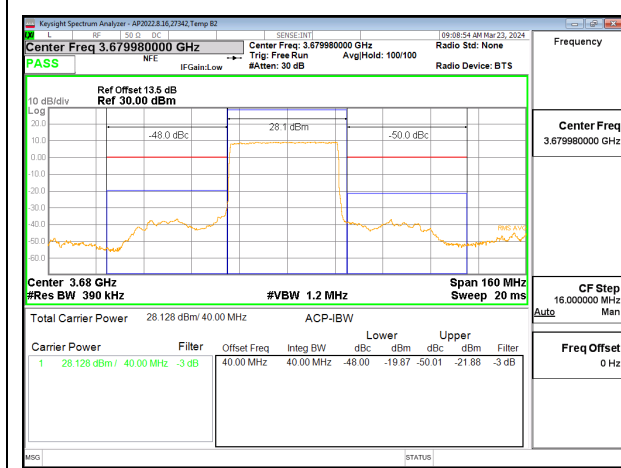

5G NR n48 40MHz BPSK Low Channel RB1-105

5G NR n48 40MHz BPSK Middle Channel RB1-105

5G NR n48 40MHz BPSK Low Channel RB100-0

5G NR n48 40MHz BPSK Middle Channel RB100-0

5G NR n48 40MHz BPSK High Channel RB1-0

5G NR n48 40MHz BPSK High Channel RB1-105

5G NR n48 40MHz BPSK High Channel RB100-0

Intentionally Blank

9.2.2. LTE ULCA BAND 48

LTE CA BAND 48 EMISSION MASK

LTE B48 20MHz + 20MHz QPSK Low Ch RB1-0 + RB1-99