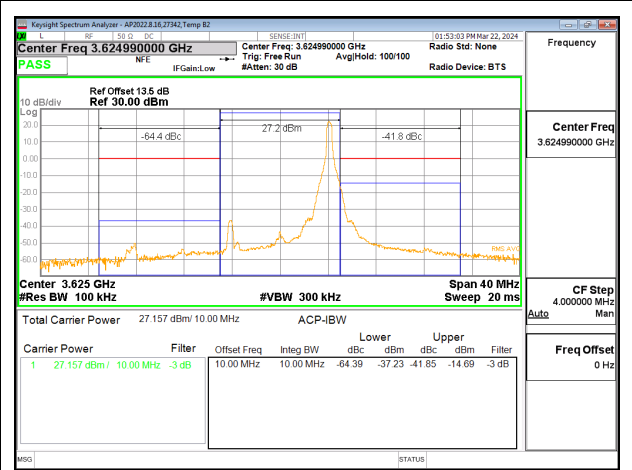

5G NR N48 10MHz BPSK Middle Channel RB1-0 ID:27342

5G NR N48 10MHz BPSK Middle Channel RB1-23