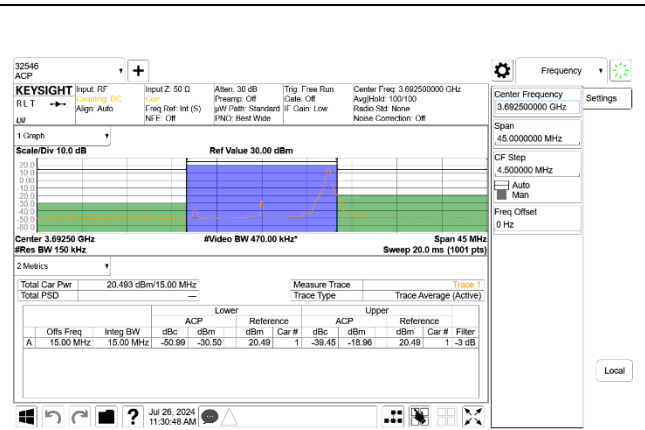

5G NR n48 15MHz BPSK High Channel RB1-37 Port A