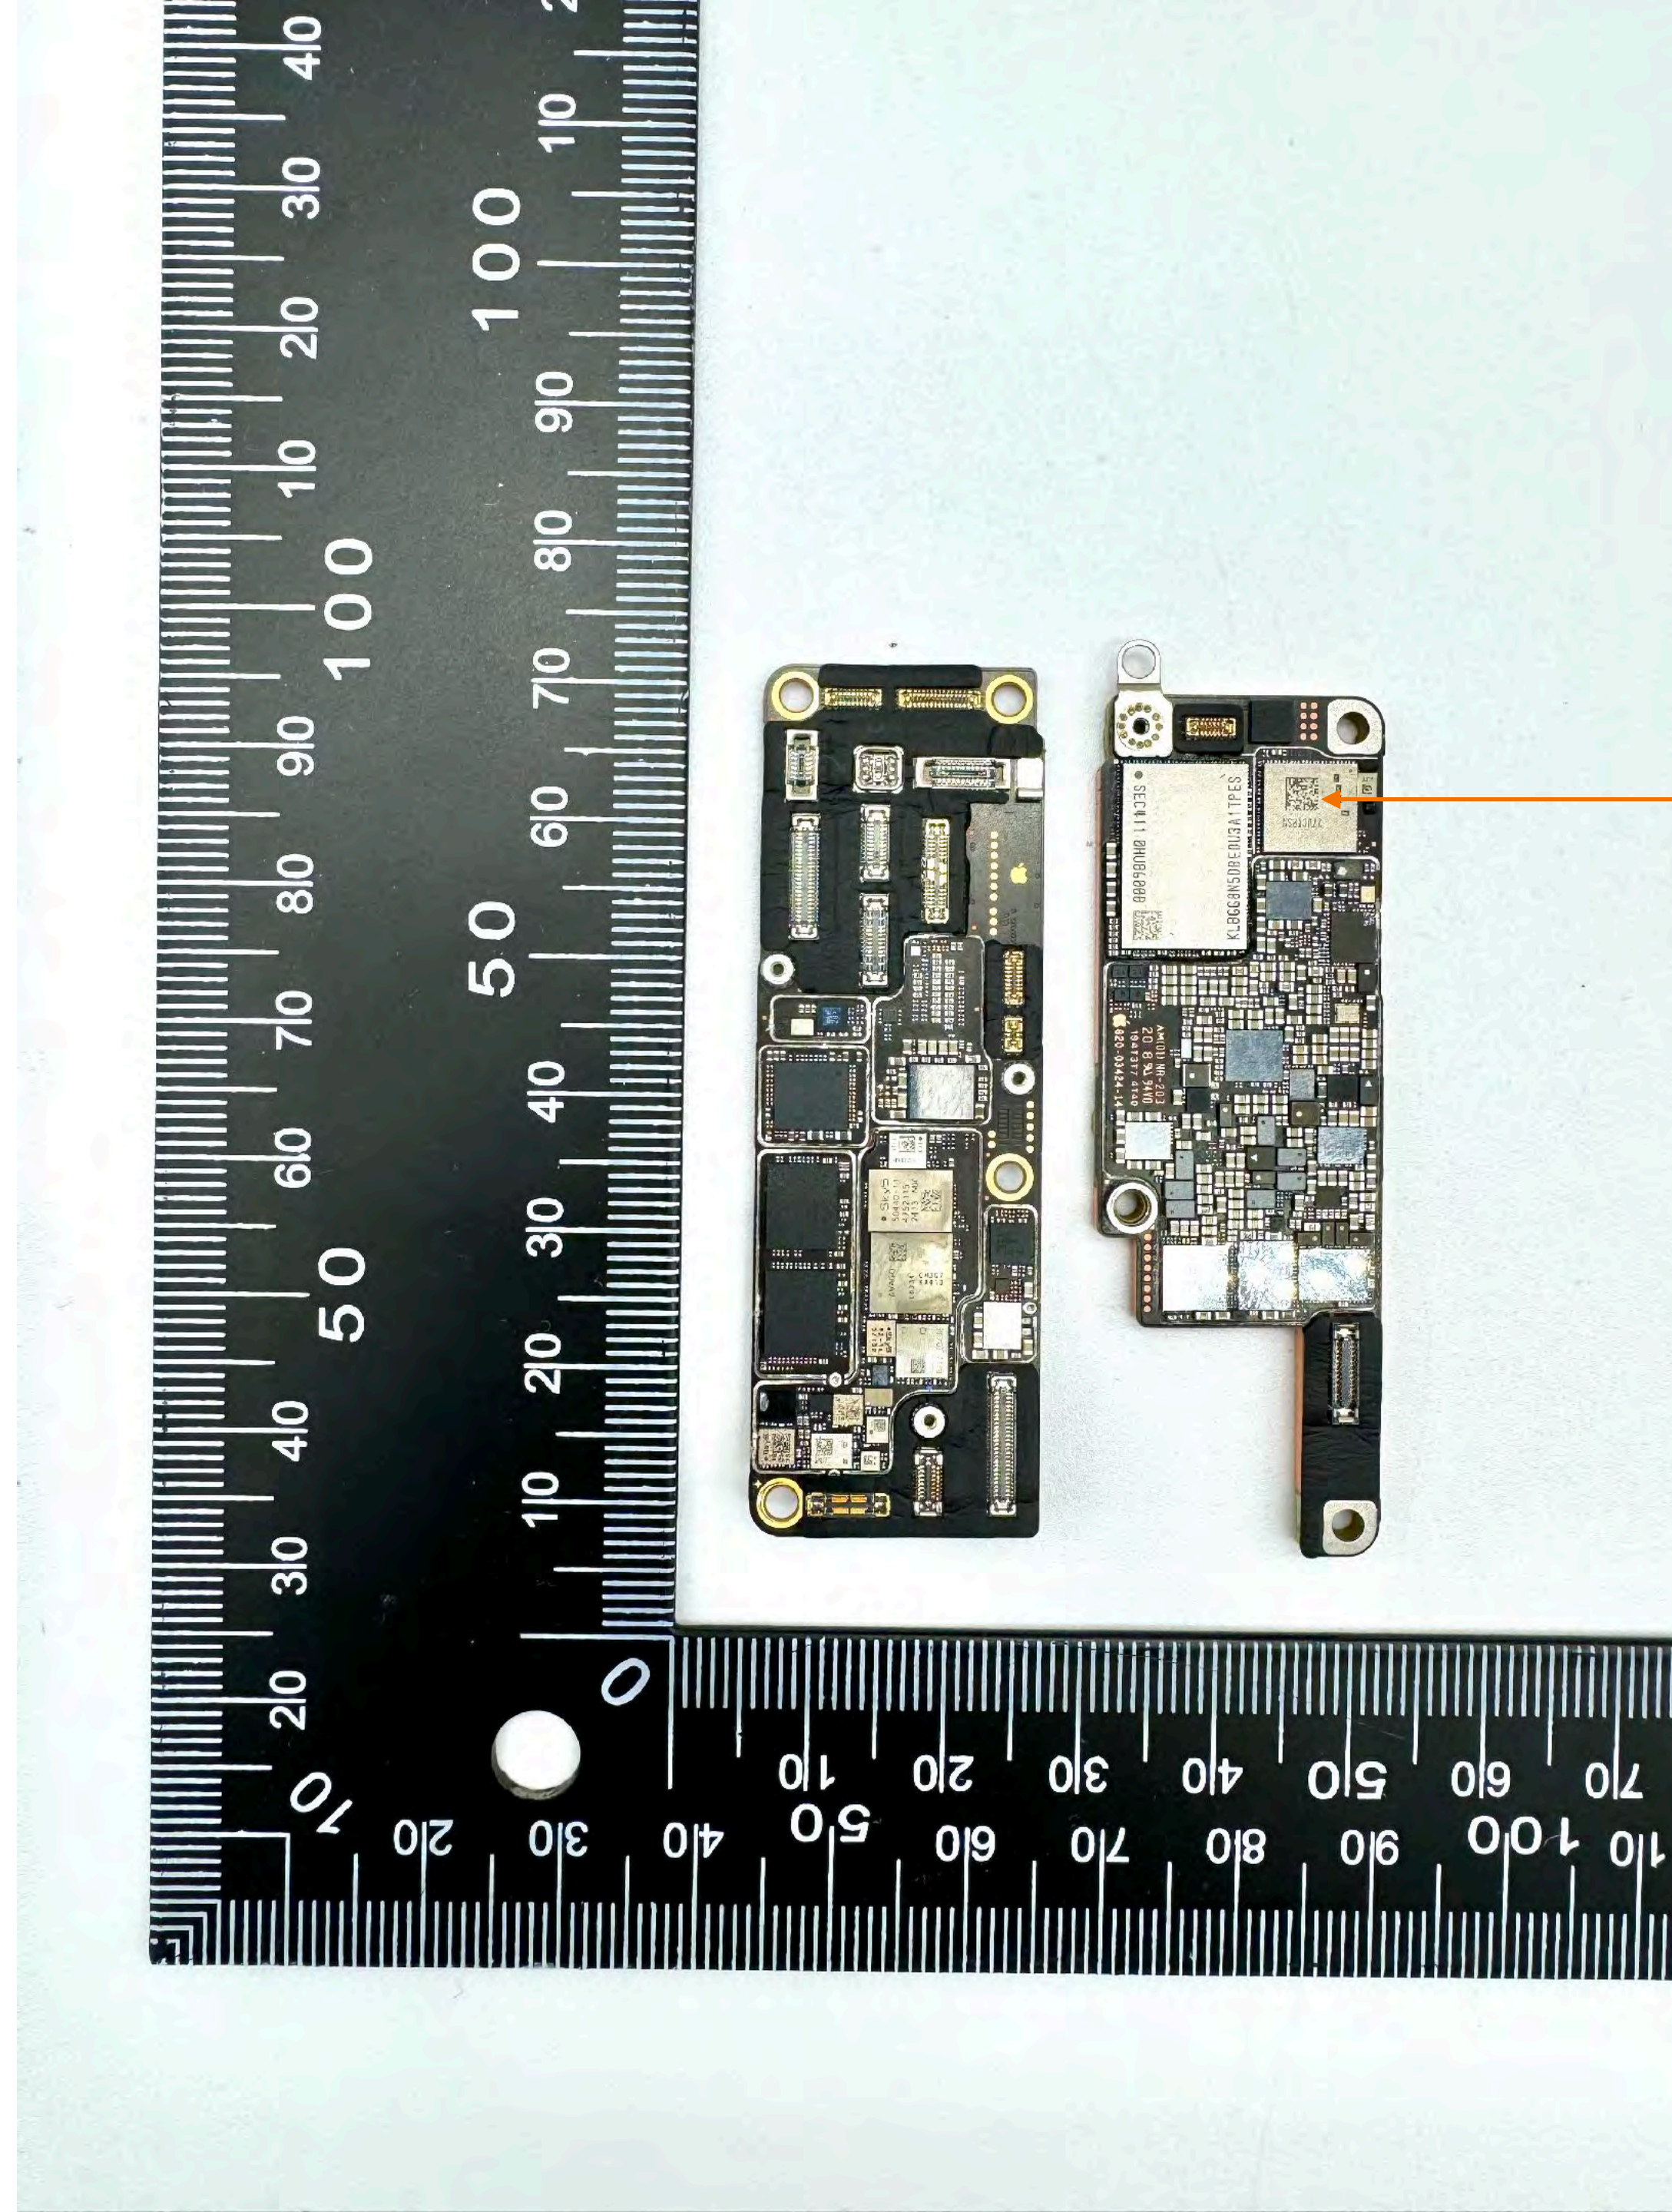

**A3084**

Flex Assembly with ANT1, Ant7,  
Ant3, ANT9, ANT5 - Back

A3084  
MLB - Front

A3084  
MLB - Back

**A3084**

MLB Front and Back without Shields

WiFi/BT Radio Chipset

A3084

MLB Open without Shields