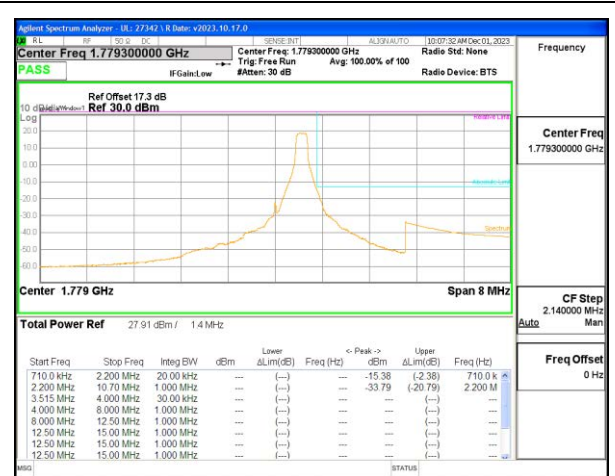

## 9.2.11. LTE BAND 66 AND 5G NR n66 EMISSION MASK

### LIMITS

FCC: §27.53(h)

The power of any emission outside of the authorized operating frequency ranges must be attenuated below the transmitting power (P) by a factor of at least  $43 + 10 \log (P)$  dB.

**LTE BAND 66 EMISSION MASK**

LTE B66 1.4MHz QPSK Low Channel RB1-0

LTE B66 1.4MHz QPSK High Channel RB1-5

LTE B66 1.4MHz QPSK Low Channel RB6-0

LTE B66 1.4MHz QPSK High Channel RB6-0

LTE B66 3MHz QPSK Low Channel RB1-0