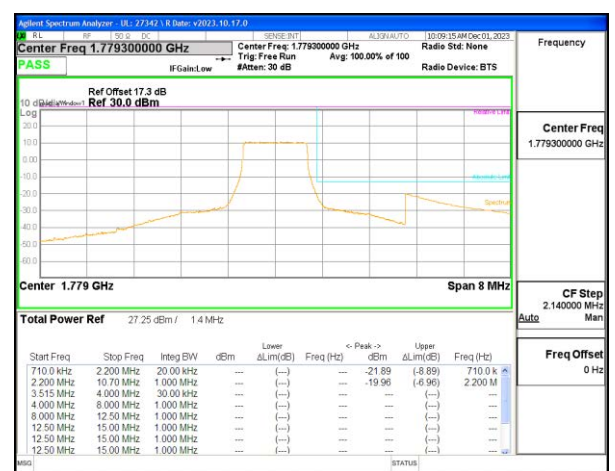

**LTE BAND 66 EMISSION MASK**

LTE B66 1.4MHz QPSK Low Channel RB1-0

LTE B66 1.4MHz QPSK High Channel RB1-5

LTE B66 1.4MHz QPSK Low Channel RB6-0

LTE B66 1.4MHz QPSK High Channel RB6-0

LTE B66 3MHz QPSK Low Channel RB1-0

LTE B66 3MHz QPSK Low Channel RB1-14