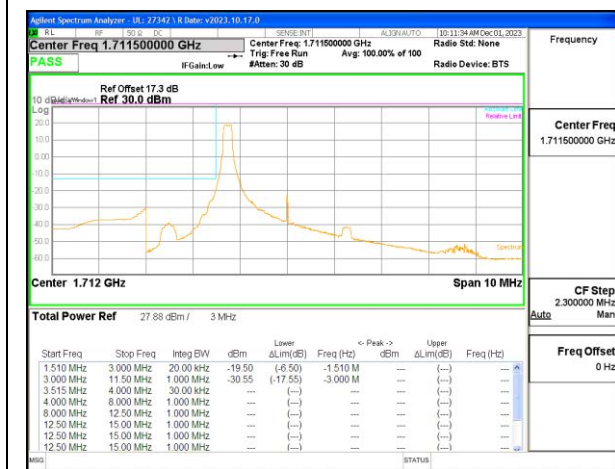

**LTE BAND 66 EMISSION MASK**

LTE B66 1.4MHz QPSK Low Channel RB1-0

LTE B66 1.4MHz QPSK High Channel RB1-5

LTE B66 1.4MHz QPSK Low Channel RB6-0

LTE B66 1.4MHz QPSK High Channel RB6-0

LTE B66 3MHz QPSK Low Channel RB1-0