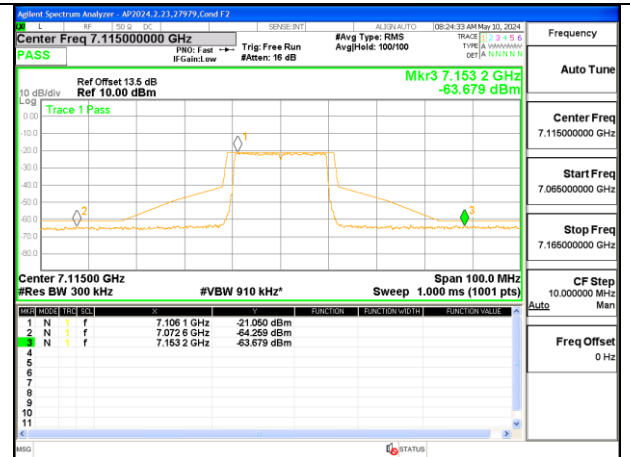

CHANNEL 233 - 7115