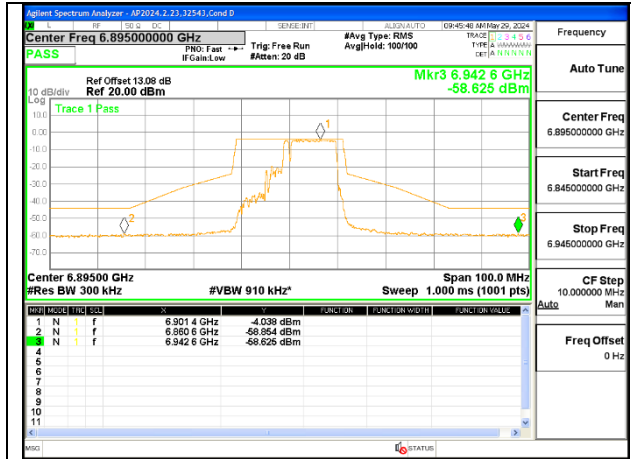

1TX Antenna 6 MODE (FCC+IC) MOBILE – MRU106+26-Tones, RU Index 82

LOW CHANNEL 6895

MID CHANNEL 6995

HIGH CHANNEL 7095

1TX Antenna 6 MODE (FCC+IC) MOBILE – MRU106+26-Tones, RU Index 83

LOW CHANNEL 6895

MID CHANNEL 6995