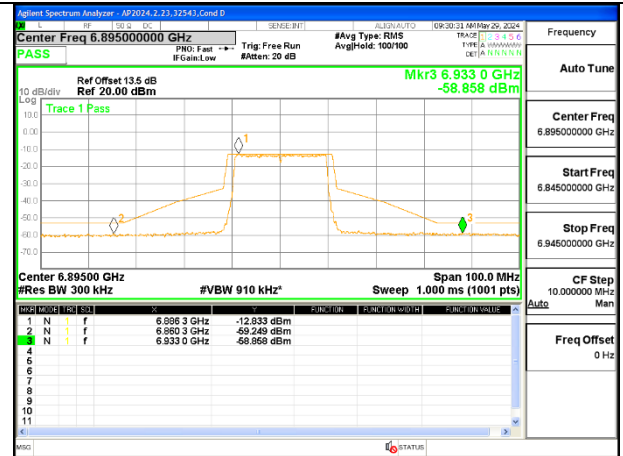

HIGH CHANNEL ANT 6 7095

HIGH CHANNEL ANT 5 7095

2TX Antenna 6 + Antenna 5 OFDMA MODE (FCC + IC) – SU MODE

LOW CHANNEL ANT 6 6895

LOW CHANNEL ANT 5 6895

MID CHANNEL ANT 6 6995

MID CHANNEL ANT 5 6995

HIGH CHANNEL ANT 6 7095