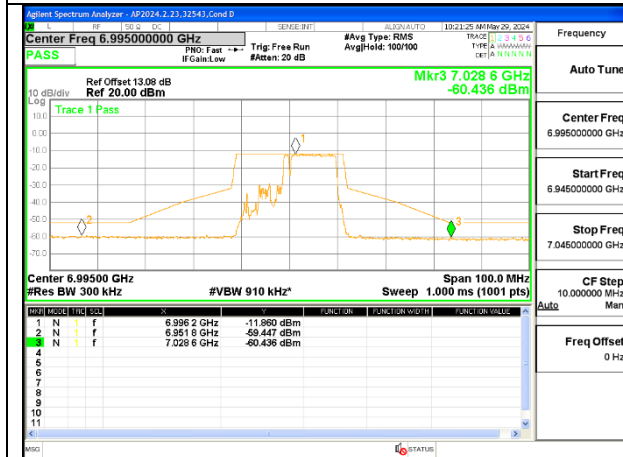

HIGH CHANNEL ANT 6 7095

HIGH CHANNEL ANT 5 7095

2TX Antenna 6 + Antenna 5 OFDMA MODE (FCC + IC) – MRU106+26-Tones, RU Index 83

LOW CHANNEL ANT 6 6895

LOW CHANNEL ANT 5 6895

MID CHANNEL ANT 6 6995

MID CHANNEL ANT 5 6995

HIGH CHANNEL ANT 6 7095

HIGH CHANNEL ANT 5 7095

2TX Antenna 6 + Antenna 5 OFDMA MODE (FCC + IC) – SU MODE

LOW CHANNEL ANT 6 6895

LOW CHANNEL ANT 5 6895

MID CHANNEL ANT 6 6995

MID CHANNEL ANT 5 6995

HIGH CHANNEL ANT 6 7095