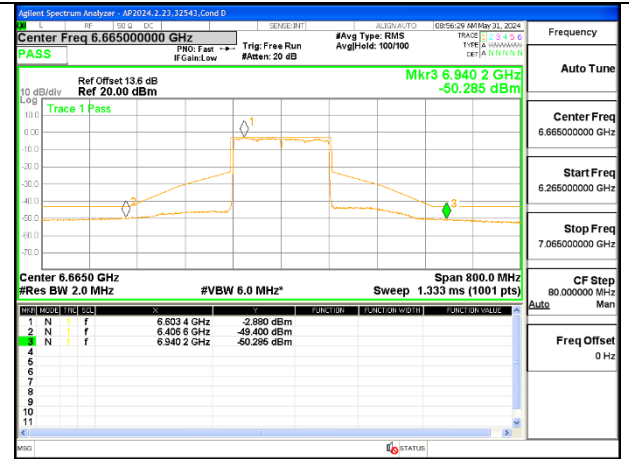

MID CHANNEL ANT 5 6665