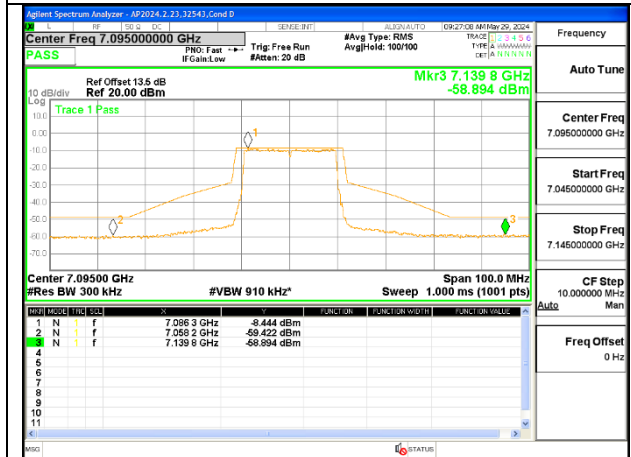

HIGH CHANNEL 7095