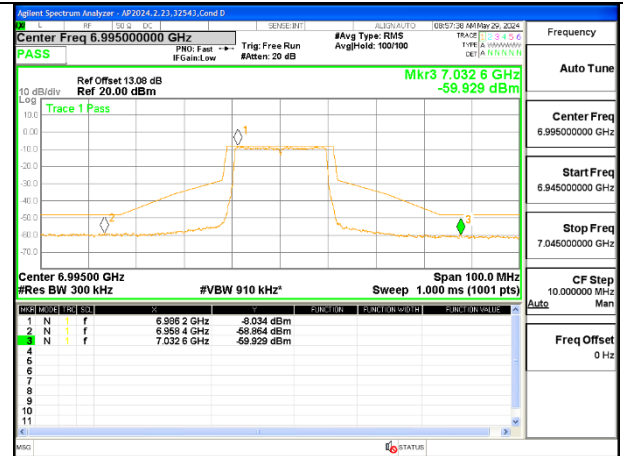

MID CHANNEL 6995