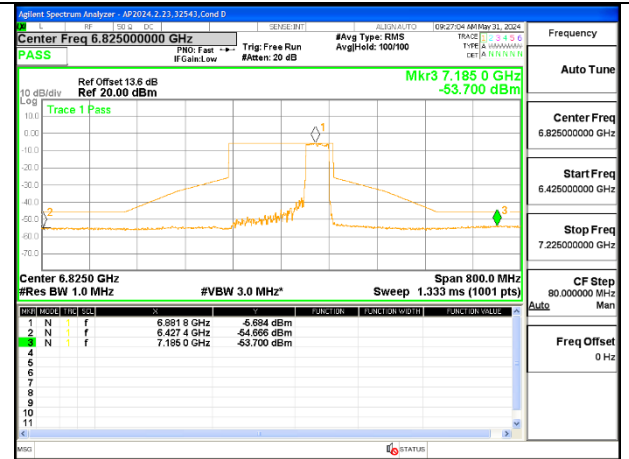

MID CHANNEL ANT 6 6665

MID CHANNEL ANT 5 6665

STRADDLE ANT 6 6825

STRADDLE ANT 5 6825

2TX Antenna 6 + Antenna 5 SDM MODE (FCC + IC) – 484-Tones, RU Index S66

MID CHANNEL ANT 6 6665

MID CHANNEL ANT 5 6665

STRADDLE ANT 6 6825