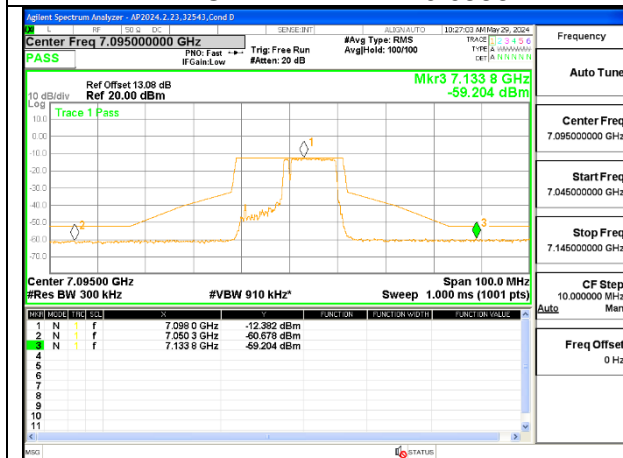

HIGH CHANNEL ANT 6 7095

HIGH CHANNEL ANT 5 7095

2TX Antenna 6 + Antenna 5 OFDMA MODE (FCC + IC) – MRU106+26-Tones, RU Index 83

LOW CHANNEL ANT 6 6895

LOW CHANNEL ANT 5 6895

MID CHANNEL ANT 6 6995

MID CHANNEL ANT 5 6995

HIGH CHANNEL ANT 6 7095

HIGH CHANNEL ANT 5 7095

2TX Antenna 6 + Antenna 5 OFDMA MODE (FCC + IC) – SU MODE

LOW CHANNEL ANT 6 6895

LOW CHANNEL ANT 5 6895

MID CHANNEL ANT 6 6995

MID CHANNEL ANT 5 6995

HIGH CHANNEL ANT 6 7095