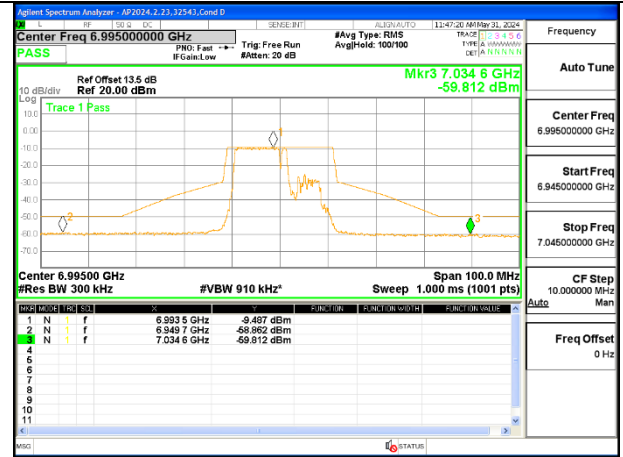

HIGH CHANNEL ANT 5 7095

CHANNEL 233 - ANT 6 7115

CHANNEL 233 - ANT 5 7115

2TX Antenna 6 + Antenna 5 SDM MODE (FCC + IC) – MRU106+26-Tones, RU Index 82

LOW CHANNEL ANT 6 6895

LOW CHANNEL ANT 5 6895

MID CHANNEL ANT 6 6995