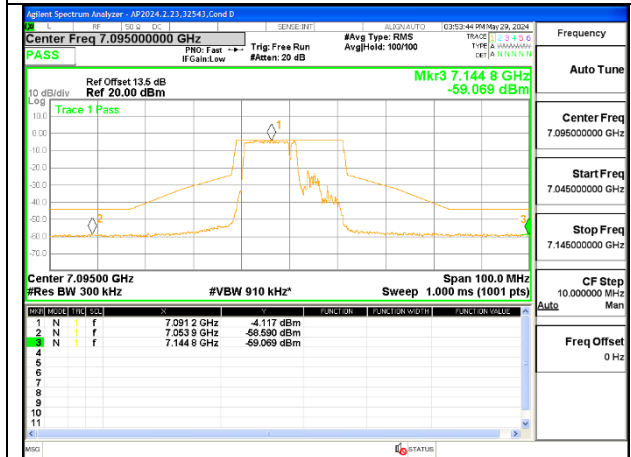

HIGH CHANNEL 7095