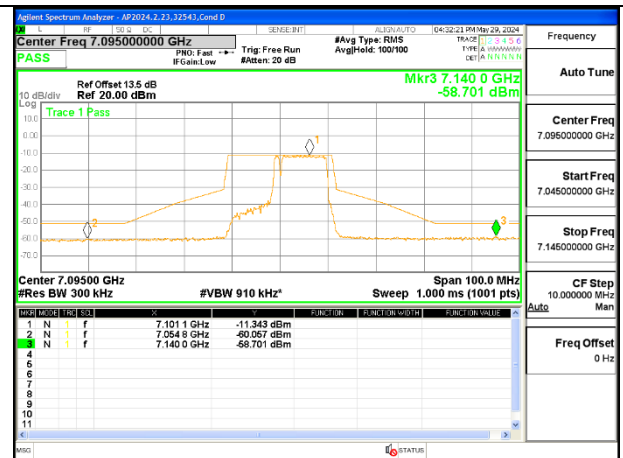

HIGH CHANNEL ANT 6 7095

HIGH CHANNEL ANT 5 7095

2TX Antenna 6 + Antenna 5 OFDMA MODE (FCC + IC) – MRU106+26-Tones, RU Index 83

LOW CHANNEL ANT 6 6895

LOW CHANNEL ANT 5 6895

MID CHANNEL ANT 6 6995

MID CHANNEL ANT 5 6995

HIGH CHANNEL ANT 6 7095

HIGH CHANNEL ANT 5 7095

2TX Antenna 6 + Antenna 5 OFDMA MODE (FCC + IC) – SU MODE

LOW CHANNEL ANT 6 6895

LOW CHANNEL ANT 5 6895

MID CHANNEL ANT 6 6995

MID CHANNEL ANT 5 6995

HIGH CHANNEL ANT 6 7095