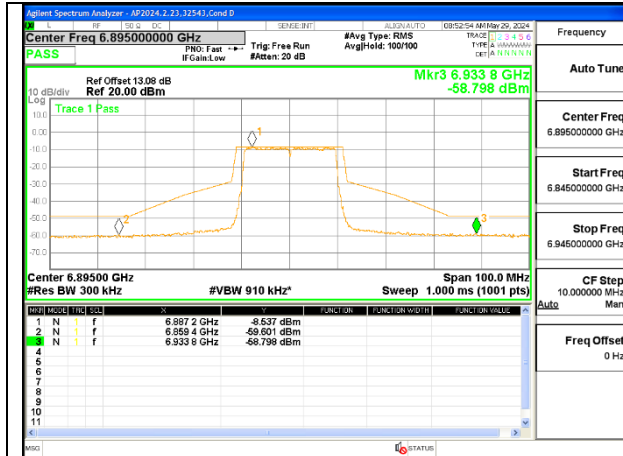

1TX Antenna 6 MODE (FCC+IC) MOBILE – SU MODE

LOW CHANNEL 6895