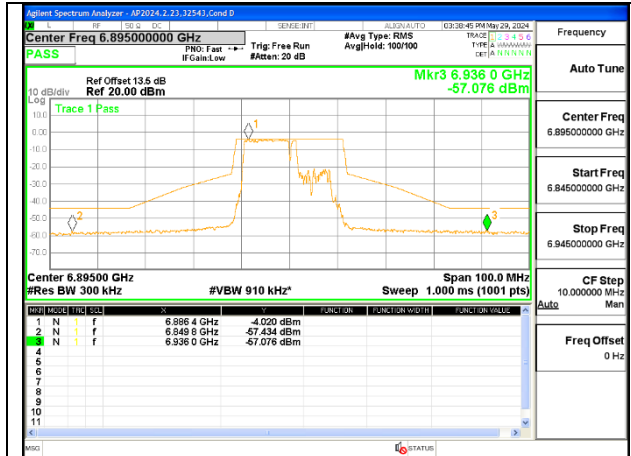

HIGH CHANNEL 7095

1TX Antenna 6 MODE (FCC+IC) MOBILE – SU MODE

LOW CHANNEL 6895

MID CHANNEL 6995

HIGH CHANNEL 7095

CHANNEL 233 - 7115

1TX Antenna 5 MODE (FCC+IC) MOBILE – MRU106+26-Tones, RU Index 82

LOW CHANNEL 6895