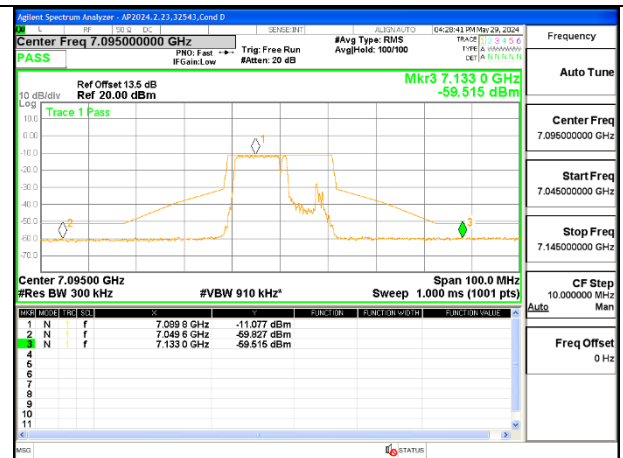

MID CHANNEL 6995

HIGH CHANNEL 7095

CHANNEL 233 - 7115

2TX Antenna 6 + Antenna 5 OFDMA MODE (FCC + IC) – MRU106+26-Tones, RU Index 82

LOW CHANNEL ANT 6 6895

LOW CHANNEL ANT 5 6895

MID CHANNEL ANT 6 6995

MID CHANNEL ANT 5 6995

HIGH CHANNEL ANT 6 7095

HIGH CHANNEL ANT 5 7095

2TX Antenna 6 + Antenna 5 OFDMA MODE (FCC + IC) – MRU106+26-Tones, RU Index 83

LOW CHANNEL ANT 6 6895

LOW CHANNEL ANT 5 6895

MID CHANNEL ANT 6 6995

MID CHANNEL ANT 5 6995