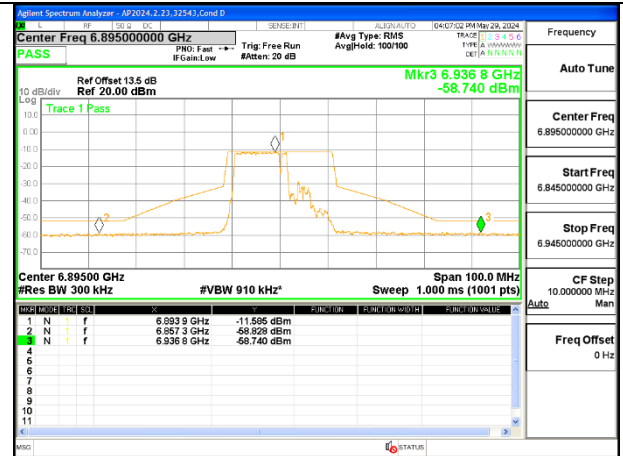

MID CHANNEL 6995

HIGH CHANNEL 7095

CHANNEL 233 - 7115

2TX Antenna 6 + Antenna 5 OFDMA MODE (FCC + IC) – MRU106+26-Tones, RU Index 82

LOW CHANNEL ANT 6 6895

LOW CHANNEL ANT 5 6895

MID CHANNEL ANT 6 6995

MID CHANNEL ANT 5 6995

HIGH CHANNEL ANT 6 7095

HIGH CHANNEL ANT 5 7095

2TX Antenna 6 + Antenna 5 OFDMA MODE (FCC + IC) – MRU106+26-Tones, RU Index 83

LOW CHANNEL ANT 6 6895

LOW CHANNEL ANT 5 6895

MID CHANNEL ANT 6 6995

MID CHANNEL ANT 5 6995