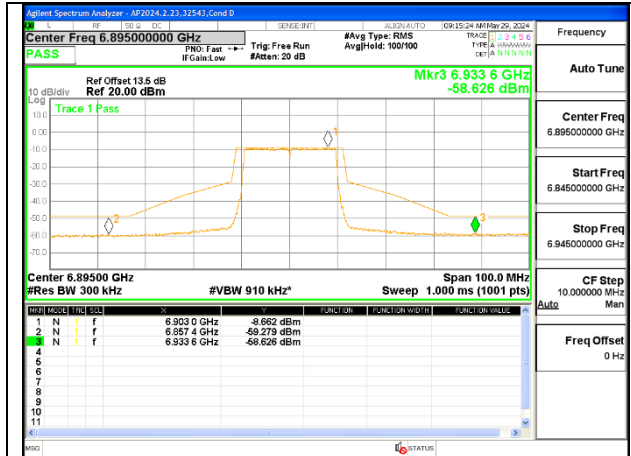

MID CHANNEL 6995

HIGH CHANNEL 7095

1TX Antenna 5 MODE (FCC+IC) MOBILE – MRU106+26-Tones, RU Index 83

LOW CHANNEL 6895

MID CHANNEL 6995

HIGH CHANNEL 7095

1TX Antenna 5 MODE (FCC+IC) MOBILE – SU MODE

LOW CHANNEL 6895