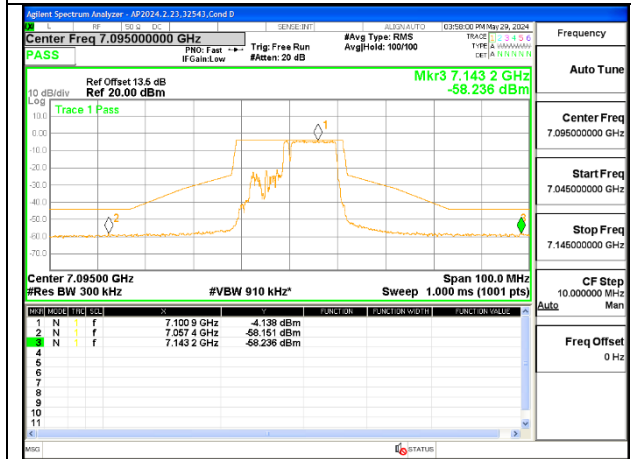

MID CHANNEL 6995

HIGH CHANNEL 7095

1TX Antenna 5 MODE (FCC+IC) MOBILE – MRU106+26-Tones, RU Index 83

LOW CHANNEL 6895

MID CHANNEL 6995

HIGH CHANNEL 7095

1TX Antenna 5 MODE (FCC+IC) MOBILE – SU MODE

LOW CHANNEL 6895