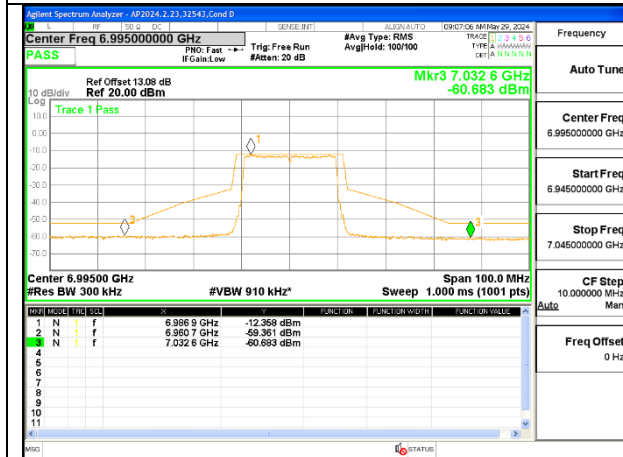

HIGH CHANNEL ANT 6 7095

HIGH CHANNEL ANT 5 7095

2TX Antenna 6 + Antenna 5 OFDMA MODE (FCC + IC) – SU MODE

LOW CHANNEL ANT 6 6895

LOW CHANNEL ANT 5 6895

MID CHANNEL ANT 6 6995

MID CHANNEL ANT 5 6995

HIGH CHANNEL ANT 6 7095