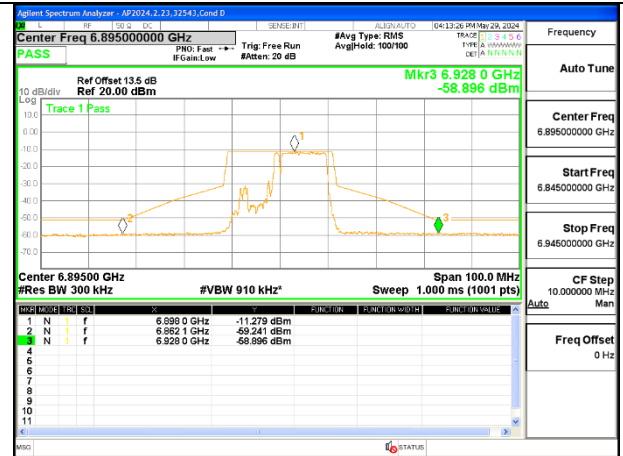

HIGH CHANNEL ANT 6 7095

HIGH CHANNEL ANT 5 7095

2TX Antenna 6 + Antenna 5 OFDMA MODE (FCC + IC) – MRU106+26-Tones, RU Index 83

LOW CHANNEL ANT 6 6895

LOW CHANNEL ANT 5 6895

MID CHANNEL ANT 6 6995

MID CHANNEL ANT 5 6995

HIGH CHANNEL ANT 6 7095

HIGH CHANNEL ANT 5 7095

2TX Antenna 6 + Antenna 5 OFDMA MODE (FCC + IC) – SU MODE

LOW CHANNEL ANT 6 6895

LOW CHANNEL ANT 5 6895

MID CHANNEL ANT 6 6995

MID CHANNEL ANT 5 6995

HIGH CHANNEL ANT 6 7095