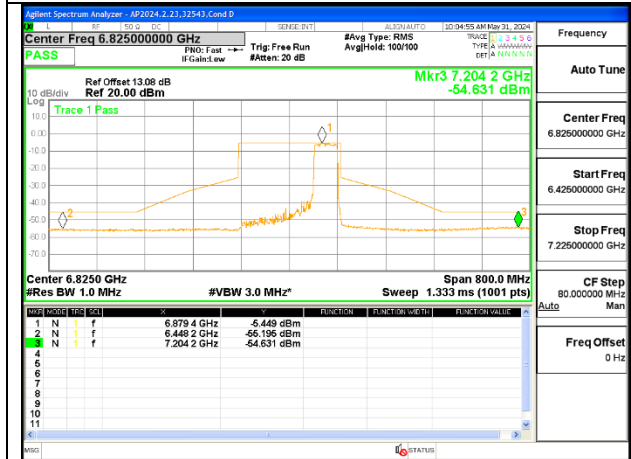

MID CHANNEL ANT 6 6665

MID CHANNEL ANT 5 6665

STRADDLE ANT 6 6825

STRADDLE ANT 5 6825

2TX Antenna 6 + Antenna 5 SDM MODE (FCC + IC) – 484-Tones, RU Index S66

MID CHANNEL ANT 6 6665

MID CHANNEL ANT 5 6665

STRADDLE ANT 6 6825