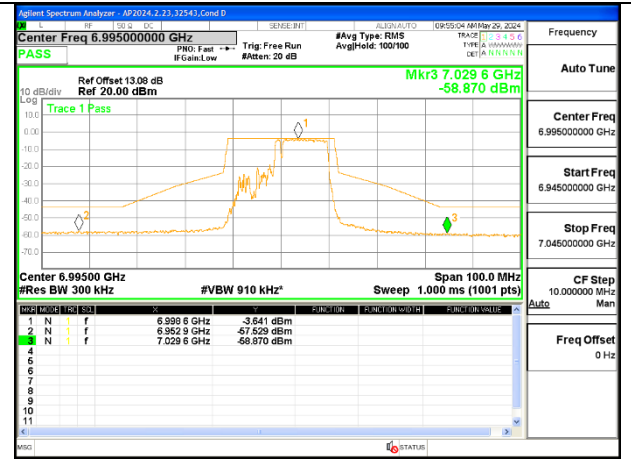

1TX Antenna 6 MODE (FCC+IC) MOBILE – MRU106+26-Tones, RU Index 82

LOW CHANNEL 6895

MID CHANNEL 6995

HIGH CHANNEL 7095

1TX Antenna 6 MODE (FCC+IC) MOBILE – MRU106+26-Tones, RU Index 83

LOW CHANNEL 6895

MID CHANNEL 6995