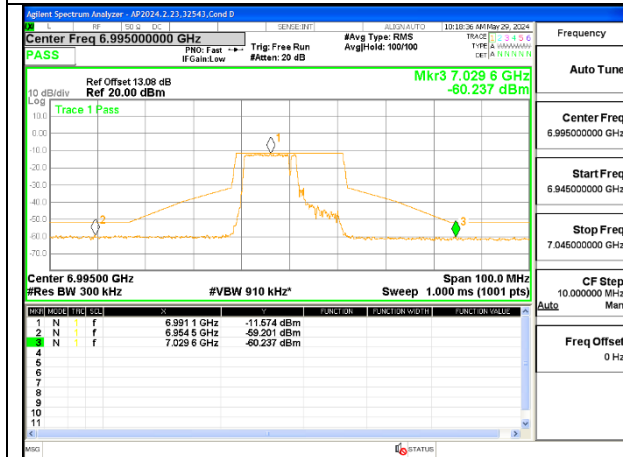

MID CHANNEL 6995

HIGH CHANNEL 7095

CHANNEL 233 - 7115

2TX Antenna 6 + Antenna 5 OFDMA MODE (FCC + IC) – MRU106+26-Tones, RU Index 82

LOW CHANNEL ANT 6 6895

LOW CHANNEL ANT 5 6895

MID CHANNEL ANT 6 6995

MID CHANNEL ANT 5 6995

HIGH CHANNEL ANT 6 7095

HIGH CHANNEL ANT 5 7095

2TX Antenna 6 + Antenna 5 OFDMA MODE (FCC + IC) – MRU106+26-Tones, RU Index 83

LOW CHANNEL ANT 6 6895

LOW CHANNEL ANT 5 6895

MID CHANNEL ANT 6 6995

MID CHANNEL ANT 5 6995