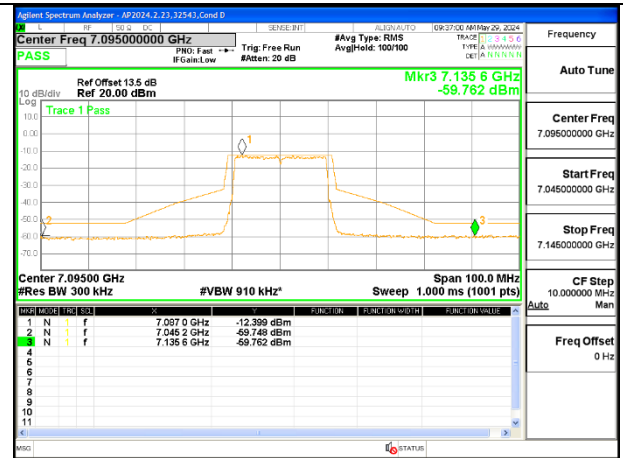

HIGH CHANNEL ANT 6 7095

HIGH CHANNEL ANT 5 7095

2TX Antenna 6 + Antenna 5 OFDMA MODE (FCC + IC) – SU MODE

LOW CHANNEL ANT 6 6895

LOW CHANNEL ANT 5 6895

MID CHANNEL ANT 6 6995

MID CHANNEL ANT 5 6995

HIGH CHANNEL ANT 6 7095