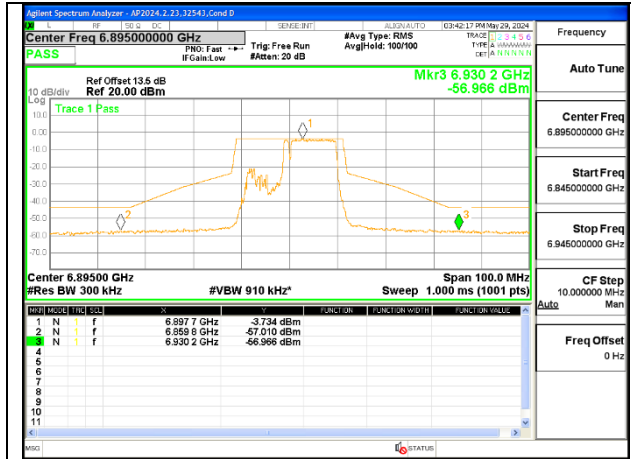

1TX Antenna 5 MODE (FCC+IC) MOBILE – MRU106+26-Tones, RU Index 83

LOW CHANNEL 6895