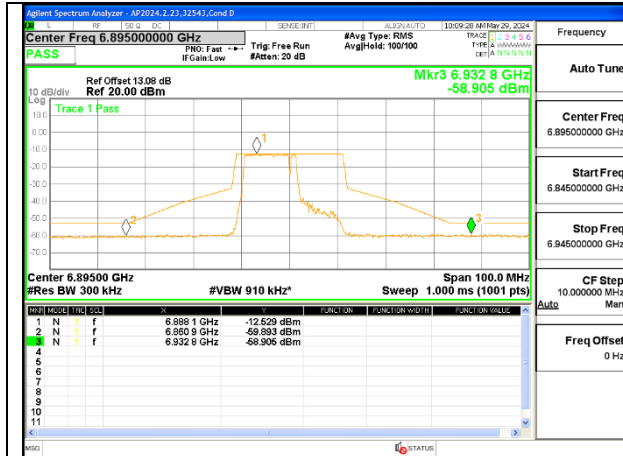

MID CHANNEL 6995

HIGH CHANNEL 7095

CHANNEL 233 - 7115

2TX Antenna 6 + Antenna 5 OFDMA MODE (FCC + IC) – MRU106+26-Tones, RU Index 82

LOW CHANNEL ANT 6 6895

LOW CHANNEL ANT 5 6895

MID CHANNEL ANT 6 6995

MID CHANNEL ANT 5 6995

HIGH CHANNEL ANT 6 7095

HIGH CHANNEL ANT 5 7095

2TX Antenna 6 + Antenna 5 OFDMA MODE (FCC + IC) – MRU106+26-Tones, RU Index 83

LOW CHANNEL ANT 6 6895

LOW CHANNEL ANT 5 6895

MID CHANNEL ANT 6 6995

MID CHANNEL ANT 5 6995