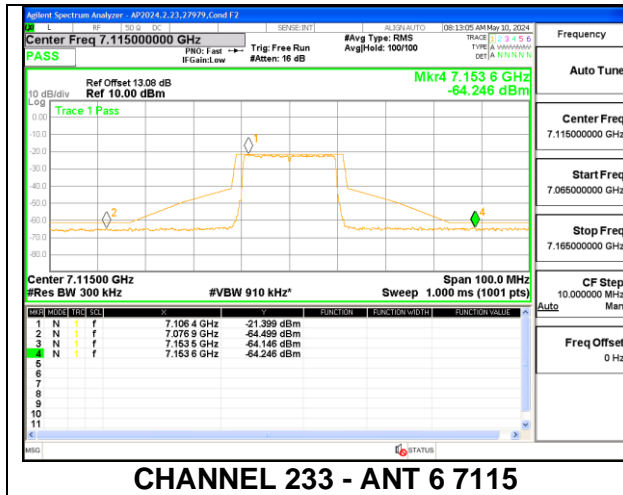

CHANNEL 233 - ANT 6 7115