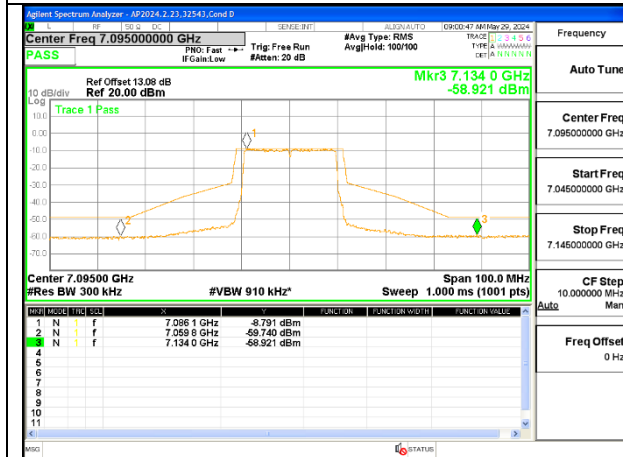

HIGH CHANNEL 7095

1TX Antenna 6 MODE (FCC+IC) MOBILE – SU MODE

LOW CHANNEL 6895

MID CHANNEL 6995

HIGH CHANNEL 7095

CHANNEL 233 - 7115

1TX Antenna 5 MODE (FCC+IC) MOBILE – MRU106+26-Tones, RU Index 82

LOW CHANNEL 6895