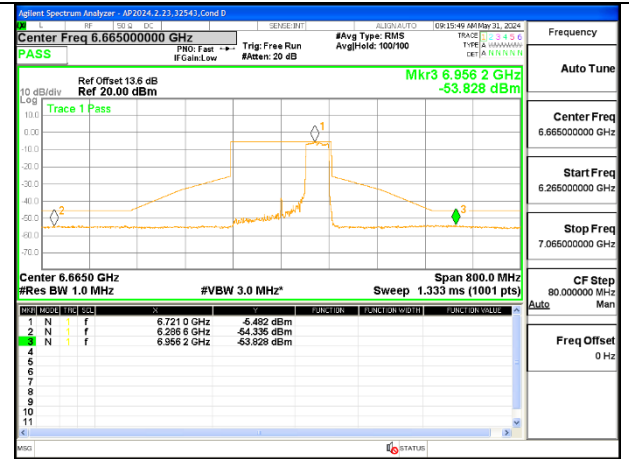

MID CHANNEL ANT 6 6665

MID CHANNEL ANT 5 6665

STRADDLE ANT 6 6825

STRADDLE ANT 5 6825

2TX Antenna 6 + Antenna 5 SDM MODE (FCC + IC) – 484-Tones, RU Index S66

MID CHANNEL ANT 6 6665

MID CHANNEL ANT 5 6665

STRADDLE ANT 6 6825