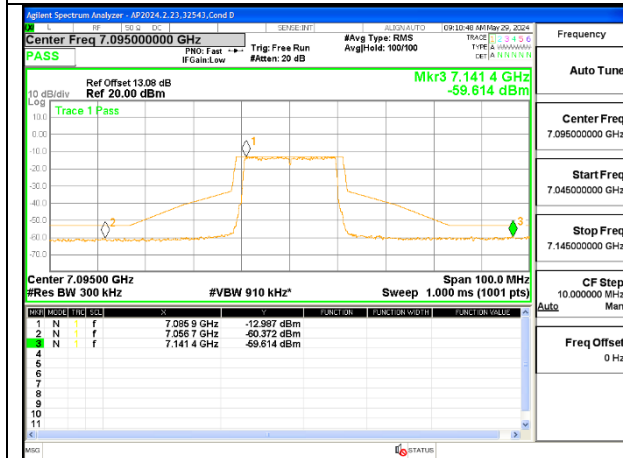

HIGH CHANNEL ANT 6 7095

HIGH CHANNEL ANT 5 7095

2TX Antenna 6 + Antenna 5 OFDMA MODE (FCC + IC) – SU MODE

LOW CHANNEL ANT 6 6895

LOW CHANNEL ANT 5 6895

MID CHANNEL ANT 6 6995

MID CHANNEL ANT 5 6995

HIGH CHANNEL ANT 6 7095