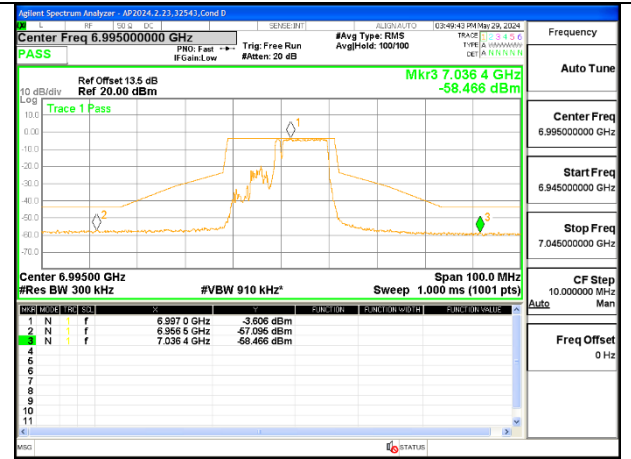

MID CHANNEL 6995

HIGH CHANNEL 7095

1TX Antenna 5 MODE (FCC+IC) MOBILE – MRU106+26-Tones, RU Index 83

LOW CHANNEL 6895

MID CHANNEL 6995

HIGH CHANNEL 7095

1TX Antenna 5 MODE (FCC+IC) MOBILE – SU MODE

LOW CHANNEL 6895