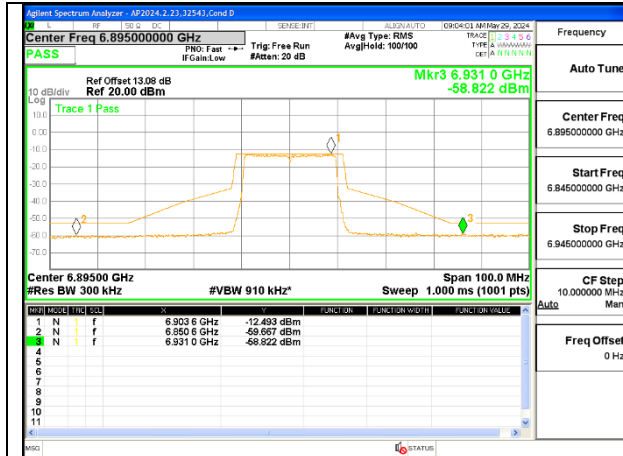

HIGH CHANNEL ANT 6 7095

HIGH CHANNEL ANT 5 7095

2TX Antenna 6 + Antenna 5 OFDMA MODE (FCC + IC) – MRU106+26-Tones, RU Index 83

LOW CHANNEL ANT 6 6895

LOW CHANNEL ANT 5 6895

MID CHANNEL ANT 6 6995

MID CHANNEL ANT 5 6995

HIGH CHANNEL ANT 6 7095

HIGH CHANNEL ANT 5 7095

2TX Antenna 6 + Antenna 5 OFDMA MODE (FCC + IC) – SU MODE

LOW CHANNEL ANT 6 6895

LOW CHANNEL ANT 5 6895

MID CHANNEL ANT 6 6995

MID CHANNEL ANT 5 6995

HIGH CHANNEL ANT 6 7095