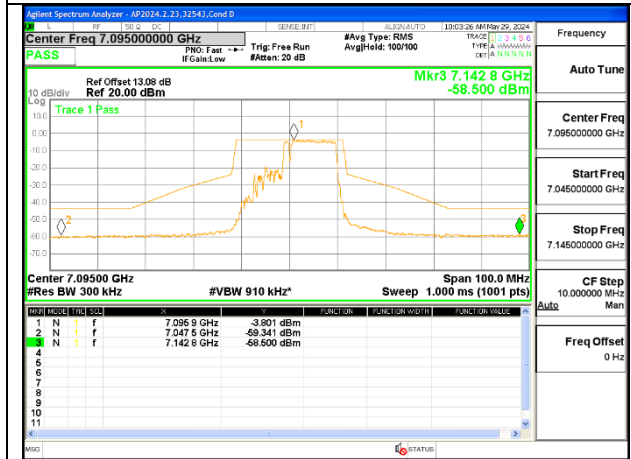

1TX Antenna 6 MODE (FCC+IC) MOBILE – MRU106+26-Tones, RU Index 82

LOW CHANNEL 6895

MID CHANNEL 6995

HIGH CHANNEL 7095

1TX Antenna 6 MODE (FCC+IC) MOBILE – MRU106+26-Tones, RU Index 83

LOW CHANNEL 6895

MID CHANNEL 6995