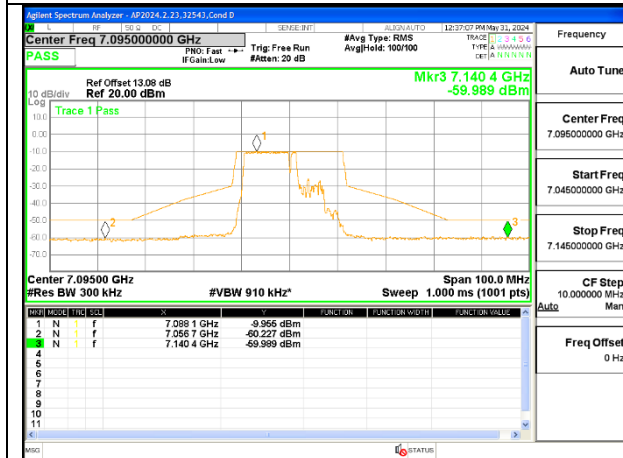

HIGH CHANNEL ANT 6 7095