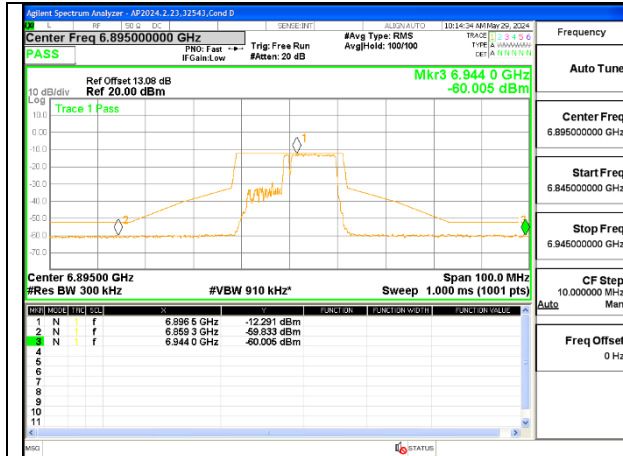

MID CHANNEL 6995

HIGH CHANNEL 7095

CHANNEL 233 - 7115

2TX Antenna 6 + Antenna 5 OFDMA MODE (FCC + IC) – MRU106+26-Tones, RU Index 82

LOW CHANNEL ANT 6 6895

LOW CHANNEL ANT 5 6895

MID CHANNEL ANT 6 6995

MID CHANNEL ANT 5 6995

HIGH CHANNEL ANT 6 7095

HIGH CHANNEL ANT 5 7095

2TX Antenna 6 + Antenna 5 OFDMA MODE (FCC + IC) – MRU106+26-Tones, RU Index 83

LOW CHANNEL ANT 6 6895

LOW CHANNEL ANT 5 6895

MID CHANNEL ANT 6 6995

MID CHANNEL ANT 5 6995