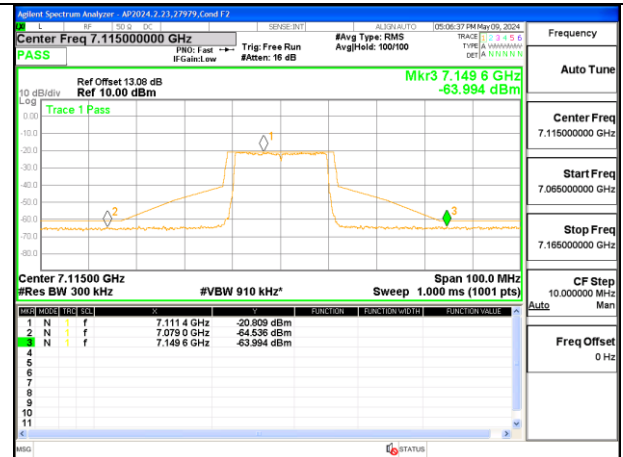

HIGH CHANNEL 7095

1TX Antenna 6 MODE (FCC+IC) MOBILE – SU MODE

LOW CHANNEL 6895

MID CHANNEL 6995

HIGH CHANNEL 7095

CHANNEL 233 - 7115

1TX Antenna 5 MODE (FCC+IC) MOBILE – MRU106+26-Tones, RU Index 82

LOW CHANNEL 6895