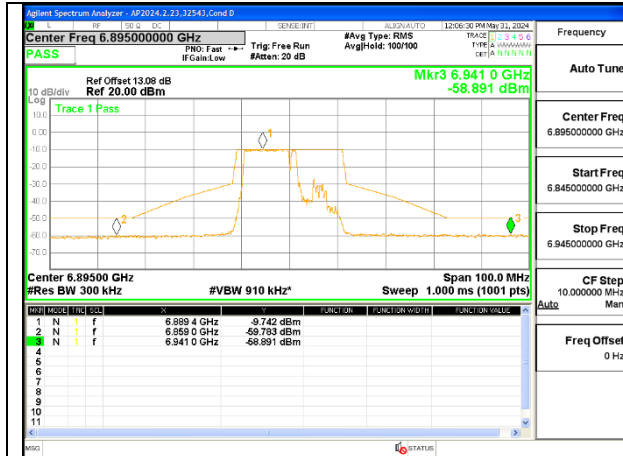

HIGH CHANNEL ANT 5 7095

CHANNEL 233 - ANT 6 7115

CHANNEL 233 - ANT 5 7115

2TX Antenna 6 + Antenna 5 SDM MODE (FCC + IC) – MRU106+26-Tones, RU Index 82

LOW CHANNEL ANT 6 6895

LOW CHANNEL ANT 5 6895

MID CHANNEL ANT 6 6995