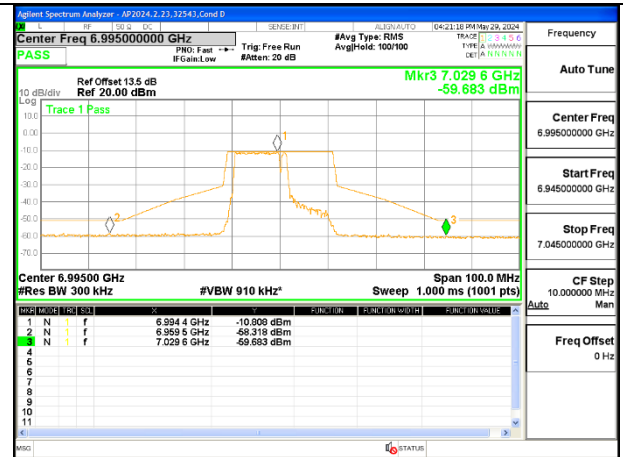

MID CHANNEL 6995

HIGH CHANNEL 7095

CHANNEL 233 - 7115

2TX Antenna 6 + Antenna 5 OFDMA MODE (FCC + IC) – MRU106+26-Tones, RU Index 82

LOW CHANNEL ANT 6 6895

LOW CHANNEL ANT 5 6895

MID CHANNEL ANT 6 6995

MID CHANNEL ANT 5 6995

HIGH CHANNEL ANT 6 7095

HIGH CHANNEL ANT 5 7095

2TX Antenna 6 + Antenna 5 OFDMA MODE (FCC + IC) – MRU106+26-Tones, RU Index 83

LOW CHANNEL ANT 6 6895

LOW CHANNEL ANT 5 6895

MID CHANNEL ANT 6 6995

MID CHANNEL ANT 5 6995