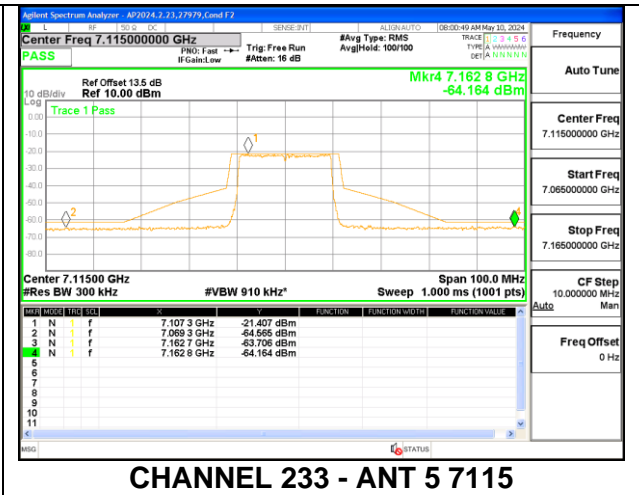

CHANNEL 233 - ANT 5 7115