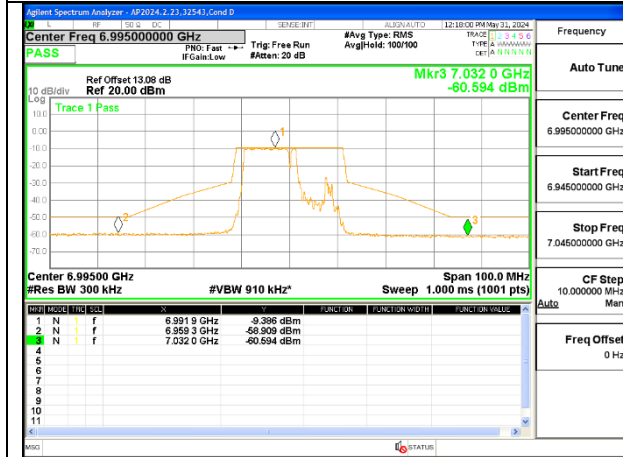

HIGH CHANNEL ANT 5 7095

CHANNEL 233 - ANT 6 7115

CHANNEL 233 - ANT 5 7115

2TX Antenna 6 + Antenna 5 SDM MODE (FCC + IC) – MRU106+26-Tones, RU Index 82

LOW CHANNEL ANT 6 6895

LOW CHANNEL ANT 5 6895

MID CHANNEL ANT 6 6995