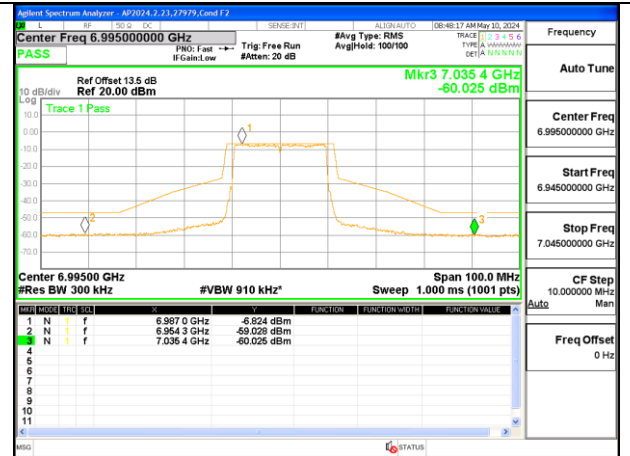

MID CHANNEL 6995

HIGH CHANNEL 7095

1TX Antenna 5 MODE (FCC+IC) MOBILE – MRU106+26-Tones, RU Index 83

LOW CHANNEL 6895

MID CHANNEL 6995

HIGH CHANNEL 7095

1TX Antenna 5 MODE (FCC+IC) MOBILE – SU MODE

LOW CHANNEL 6895