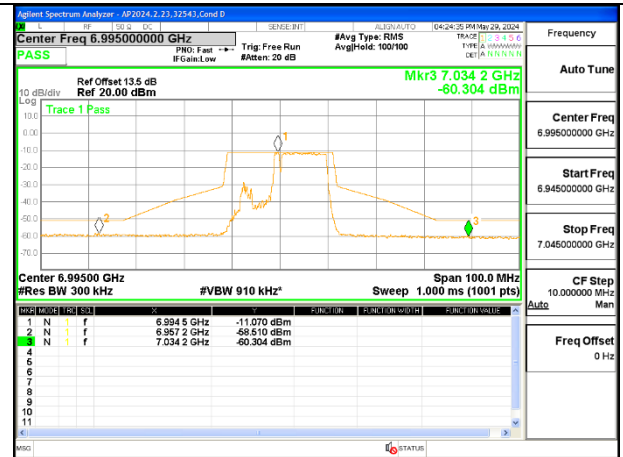

HIGH CHANNEL ANT 6 7095

HIGH CHANNEL ANT 5 7095

2TX Antenna 6 + Antenna 5 OFDMA MODE (FCC + IC) – MRU106+26-Tones, RU Index 83

LOW CHANNEL ANT 6 6895

LOW CHANNEL ANT 5 6895

MID CHANNEL ANT 6 6995

MID CHANNEL ANT 5 6995

HIGH CHANNEL ANT 6 7095

HIGH CHANNEL ANT 5 7095

2TX Antenna 6 + Antenna 5 OFDMA MODE (FCC + IC) – SU MODE

LOW CHANNEL ANT 6 6895

LOW CHANNEL ANT 5 6895

MID CHANNEL ANT 6 6995

MID CHANNEL ANT 5 6995

HIGH CHANNEL ANT 6 7095