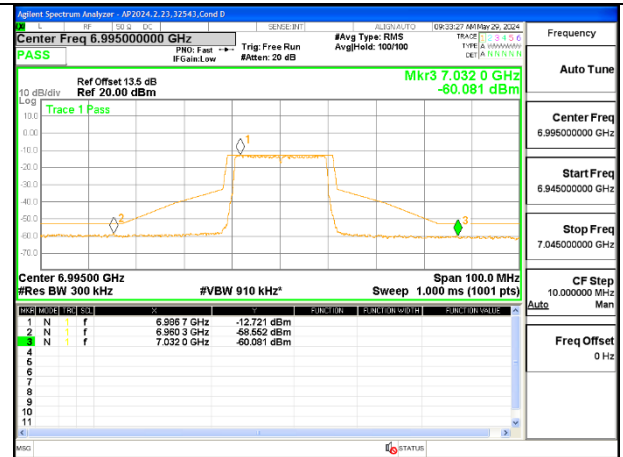

HIGH CHANNEL ANT 6 7095

HIGH CHANNEL ANT 5 7095

2TX Antenna 6 + Antenna 5 OFDMA MODE (FCC + IC) – SU MODE

LOW CHANNEL ANT 6 6895

LOW CHANNEL ANT 5 6895

MID CHANNEL ANT 6 6995

MID CHANNEL ANT 5 6995

HIGH CHANNEL ANT 6 7095