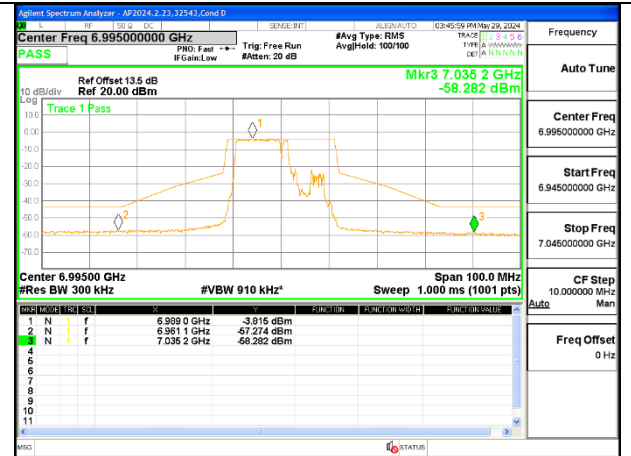

HIGH CHANNEL 7095

1TX Antenna 6 MODE (FCC+IC) MOBILE – SU MODE

LOW CHANNEL 6895

MID CHANNEL 6995

HIGH CHANNEL 7095

CHANNEL 233 - 7115

1TX Antenna 5 MODE (FCC+IC) MOBILE – MRU106+26-Tones, RU Index 82

LOW CHANNEL 6895