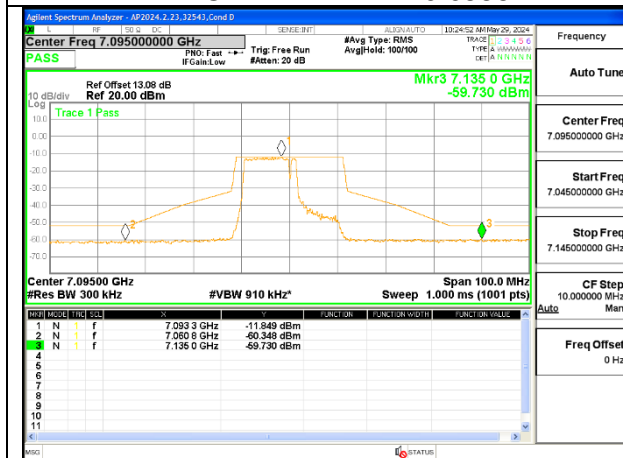

MID CHANNEL 6995

HIGH CHANNEL 7095

CHANNEL 233 - 7115

2TX Antenna 6 + Antenna 5 OFDMA MODE (FCC + IC) – MRU106+26-Tones, RU Index 82

LOW CHANNEL ANT 6 6895

LOW CHANNEL ANT 5 6895

MID CHANNEL ANT 6 6995

MID CHANNEL ANT 5 6995

HIGH CHANNEL ANT 6 7095

HIGH CHANNEL ANT 5 7095

2TX Antenna 6 + Antenna 5 OFDMA MODE (FCC + IC) – MRU106+26-Tones, RU Index 83

LOW CHANNEL ANT 6 6895

LOW CHANNEL ANT 5 6895

MID CHANNEL ANT 6 6995

MID CHANNEL ANT 5 6995