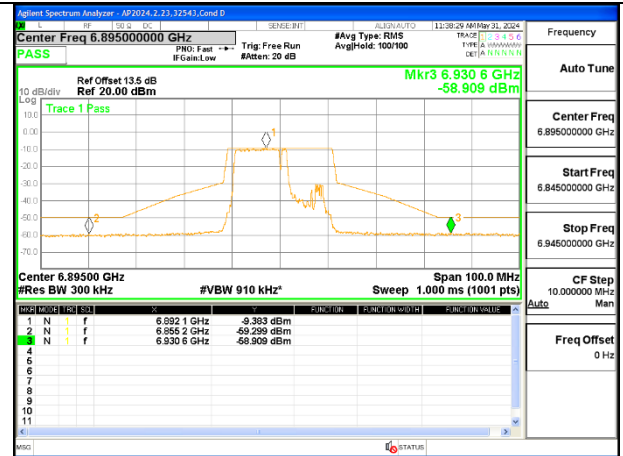

HIGH CHANNEL ANT 5 7095

CHANNEL 233 - ANT 6 7115

CHANNEL 233 - ANT 5 7115

2TX Antenna 6 + Antenna 5 SDM MODE (FCC + IC) – MRU106+26-Tones, RU Index 82

LOW CHANNEL ANT 6 6895

LOW CHANNEL ANT 5 6895

MID CHANNEL ANT 6 6995