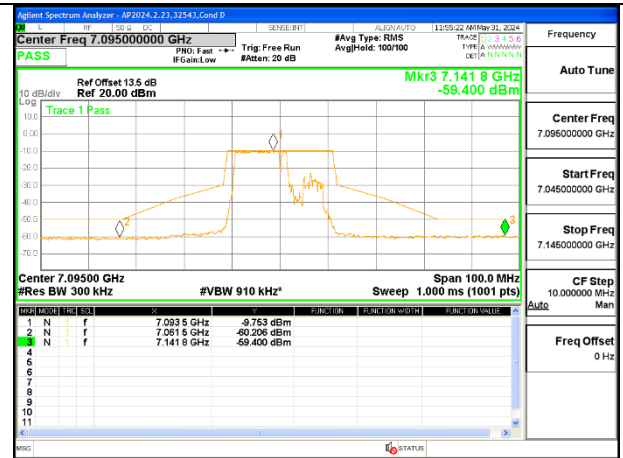

HIGH CHANNEL ANT 5 7095