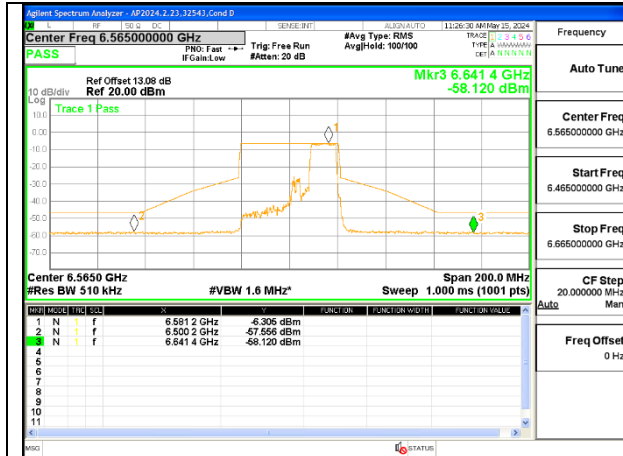

LOW CHANNEL ANT 6 6565

LOW CHANNEL ANT 5 6565

MID CHANNEL ANT 6 6685

MID CHANNEL ANT 5 6685

HIGH CHANNEL ANT 6 6845

HIGH CHANNEL ANT 5 6845

2TX Antenna 6 + Antenna 5 SDM MODE (FCC + IC) – MRU106+26-Tones, RU Index 84

2TX Antenna 6 + Antenna 5 SDM MODE (FCC + IC) – MRU106+26-Tones, RU Index 85

LOW CHANNEL ANT 6 6565

LOW CHANNEL ANT 5 6565

MID CHANNEL ANT 6 6685

MID CHANNEL ANT 5 6685

HIGH CHANNEL ANT 6 6845

HIGH CHANNEL ANT 5 6845