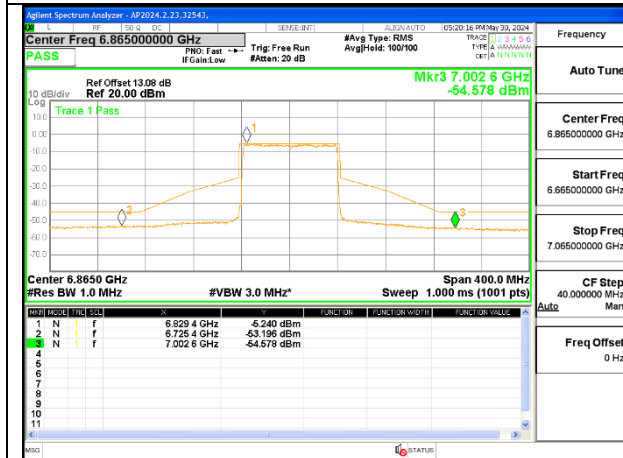

2TX Antenna 6 + Antenna 5 SDM MODE (FCC + IC) – SU Mode

STRADDLE CHANNEL ANT 6 6545

STRADDLE CHANNEL ANT 5 6545

MID CHANNEL ANT 6 6705

MID CHANNEL ANT 5 6705

STRADDLE CHANNEL ANT 6 6865

STRADDLE CHANNEL ANT 5 6865