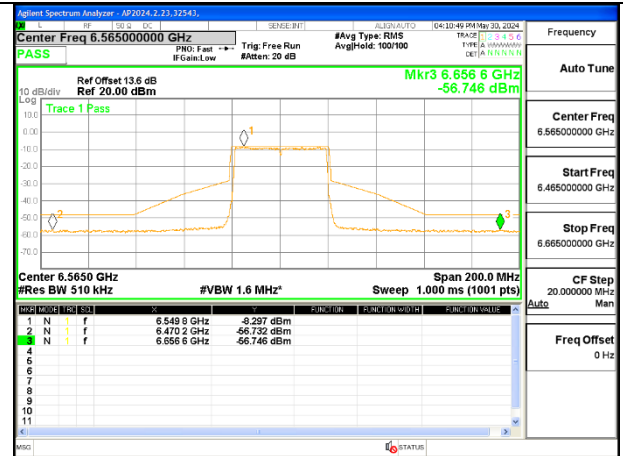

LOW CHANNEL ANT 5 6565