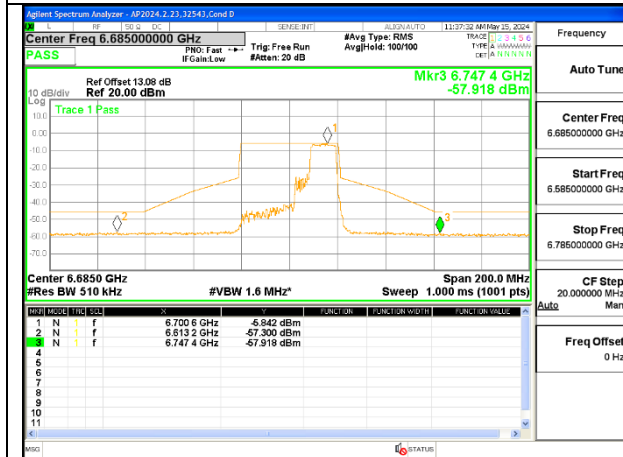

LOW CHANNEL ANT 6 6565

LOW CHANNEL ANT 5 6565

MID CHANNEL ANT 6 6685

MID CHANNEL ANT 5 6685

HIGH CHANNEL ANT 6 6845

HIGH CHANNEL ANT 5 6845

2TX Antenna 6 + Antenna 5 SDM MODE (FCC + IC) – MRU106+26-Tones, RU Index 84

2TX Antenna 6 + Antenna 5 SDM MODE (FCC + IC) – MRU106+26-Tones, RU Index 85

LOW CHANNEL ANT 6 6565

LOW CHANNEL ANT 5 6565

MID CHANNEL ANT 6 6685

MID CHANNEL ANT 5 6685

HIGH CHANNEL ANT 6 6845

HIGH CHANNEL ANT 5 6845