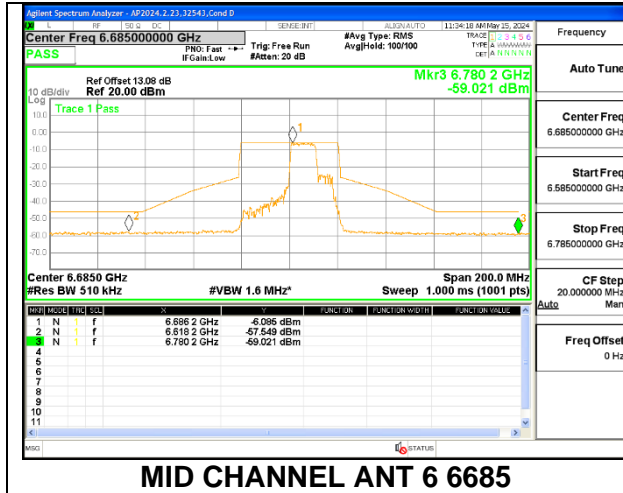

LOW CHANNEL ANT 6 6565

LOW CHANNEL ANT 5 6565

MID CHANNEL ANT 6 6685

MID CHANNEL ANT 5 6685

HIGH CHANNEL ANT 6 6845

HIGH CHANNEL ANT 5 6845

2TX Antenna 6 + Antenna 5 SDM MODE (FCC + IC) – MRU106+26-Tones, RU Index 84