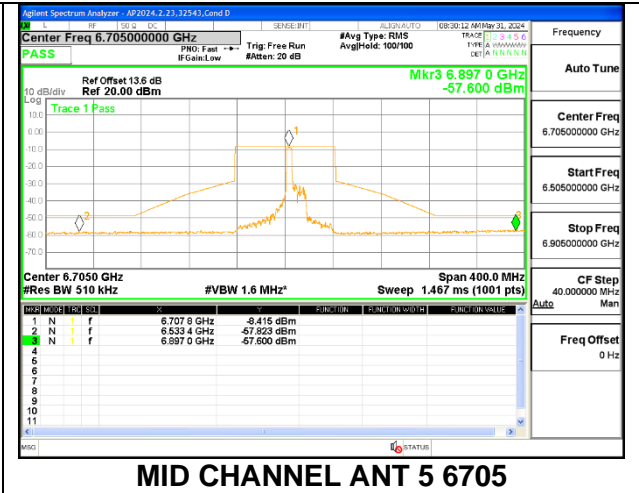

STRADDLE CHANNEL ANT 6 6545

STRADDLE CHANNEL ANT 5 6545

MID CHANNEL ANT 6 6705

MID CHANNEL ANT 5 6705

STRADDLE CHANNEL ANT 6 6865

STRADDLE CHANNEL ANT 5 6865

2TX Antenna 6 + Antenna 5 SDM MODE (FCC + IC) – 52-Tones, RU Index 45

2TX Antenna 6 + Antenna 5 SDM MODE (FCC + IC) – 52-Tones, RU Index 52

STRADDLE CHANNEL ANT 6 6545

STRADDLE CHANNEL ANT 5 6545

MID CHANNEL ANT 6 6705

MID CHANNEL ANT 5 6705

STRADDLE CHANNEL ANT 6 6865

STRADDLE CHANNEL ANT 5 6865