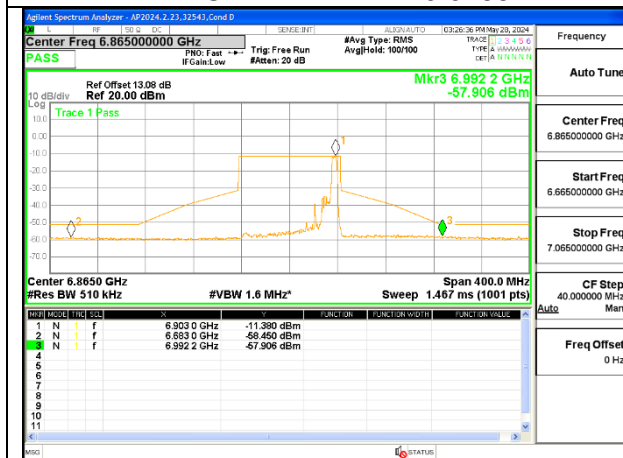

STRADDLE CHANNEL ANT 6 6545

STRADDLE CHANNEL ANT 5 6545

MID CHANNEL ANT 6 6705

MID CHANNEL ANT 5 6705

STRADDLE CHANNEL ANT 6 6865

STRADDLE CHANNEL ANT 5 6865

2TX Antenna 6 + Antenna 5 OFDMA MODE (FCC + IC) – SU Mode