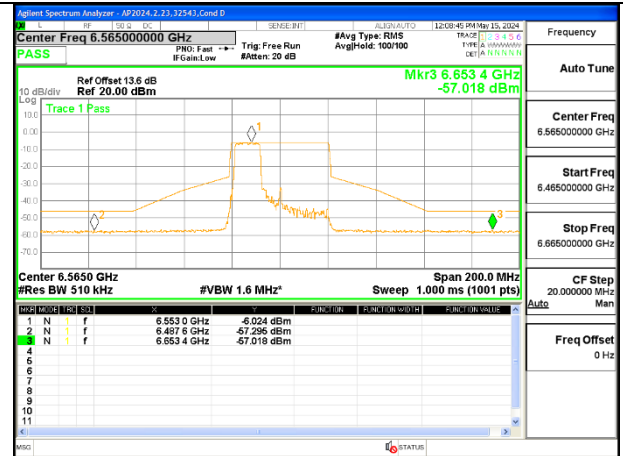

LOW CHANNEL ANT 5 6565