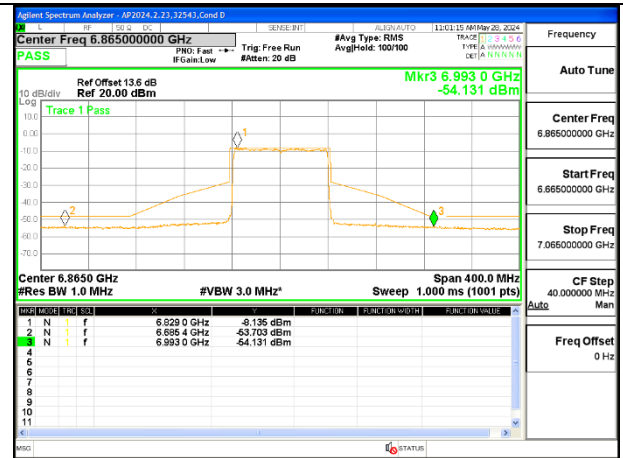

STRADDLE CHANNEL ANT 6 6545

STRADDLE CHANNEL ANT 5 6545

MID CHANNEL ANT 6 6705

MID CHANNEL ANT 5 6705

STRADDLE CHANNEL ANT 6 6865

STRADDLE CHANNEL ANT 5 6865

2TX Antenna 6 + Antenna 5 SDM MODE (FCC + IC) – 52-Tones, RU Index 37