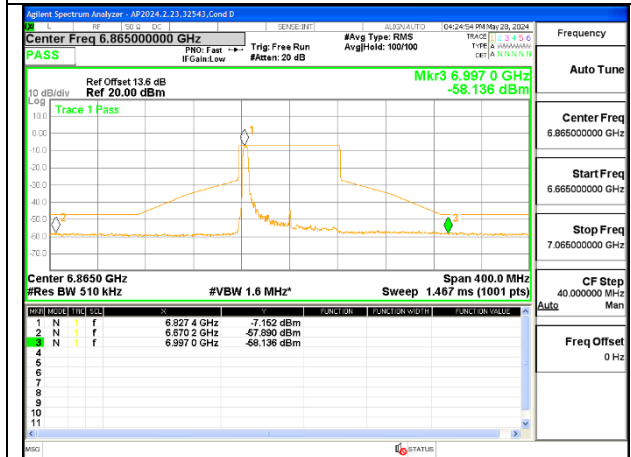

1TX Antenna 6 MODE (FCC+IC) MOBILE – SU MODE

STRADDLE CHANNEL 6545

MID CHANNEL 6705

STRADDLE CHANNEL 6865

1TX Antenna 5 MODE (FCC+IC) MOBILE – 52-Tones, RU Index 37

STRADDLE CHANNEL 6545

MID CHANNEL 6705

STRADDLE CHANNEL 6865

1TX Antenna 5 MODE (FCC-IC) MOBILE – 52-Tones, RU Index 45

MID CHANNEL 6705

1TX Antenna 5 MODE (FCC-IC) MOBILE – 52-Tones, RU Index 52

STRADDLE CHANNEL 6545

MID CHANNEL 6705

STRADDLE CHANNEL 6865

1TX Antenna 5 MODE (FCC+IC) MOBILE – SU MODE