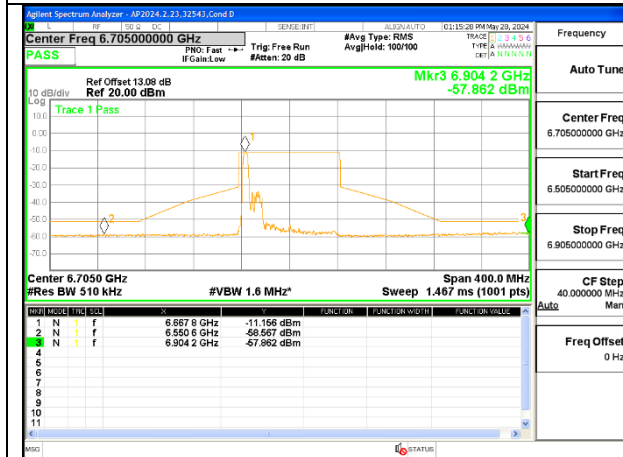

STRADDLE CHANNEL 6545

MID CHANNEL 6705

STRADDLE CHANNEL 6865

2TX Antenna 6 + Antenna 5 OFDMA MODE (FCC + IC) – 52-Tones, RU Index 37

STRADDLE CHANNEL ANT 6 6545

STRADDLE CHANNEL ANT 5 6545

MID CHANNEL ANT 6 6705