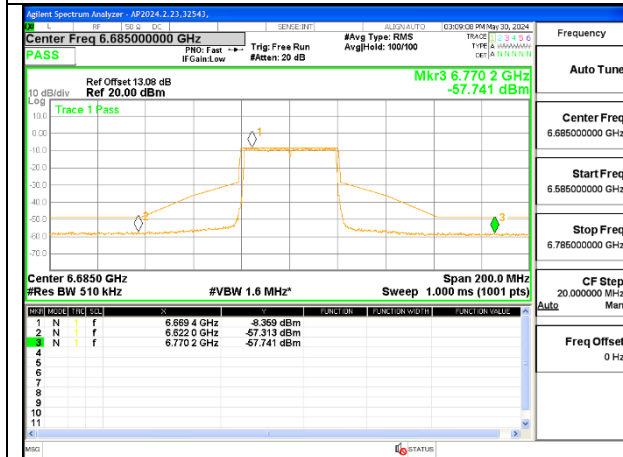

MID CHANNEL ANT 6 6685