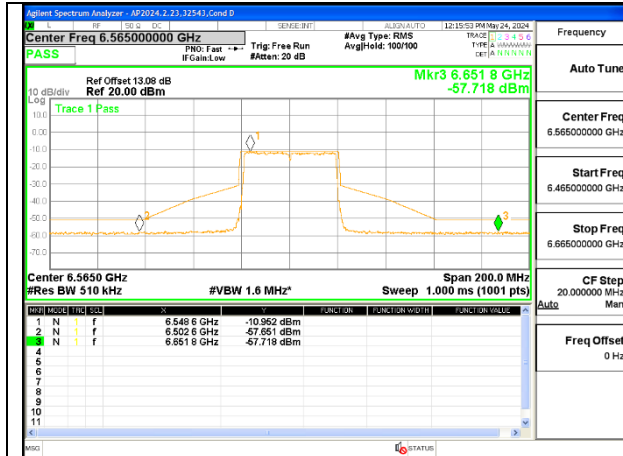

2TX Antenna 6 + Antenna 5 OFDMA MODE (FCC + IC) – SU MODE

LOW CHANNEL ANT 6 6565

LOW CHANNEL ANT 5 6565

MID CHANNEL ANT 6 6685

MID CHANNEL ANT 5 6685

HIGH CHANNEL ANT 6 6845

HIGH CHANNEL ANT 5 6845

2TX Antenna 6 + Antenna 5 SDM MODE (FCC + IC) – MRU106+26-Tones, RU Index 82