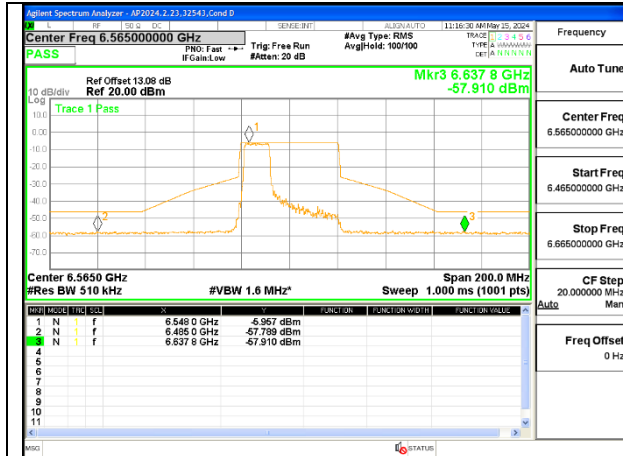

2TX Antenna 6 + Antenna 5 OFDMA MODE (FCC + IC) – SU MODE

LOW CHANNEL ANT 6 6565

LOW CHANNEL ANT 5 6565

MID CHANNEL ANT 6 6685

MID CHANNEL ANT 5 6685

HIGH CHANNEL ANT 6 6845

HIGH CHANNEL ANT 5 6845

2TX Antenna 6 + Antenna 5 SDM MODE (FCC + IC) – MRU106+26-Tones, RU Index 82