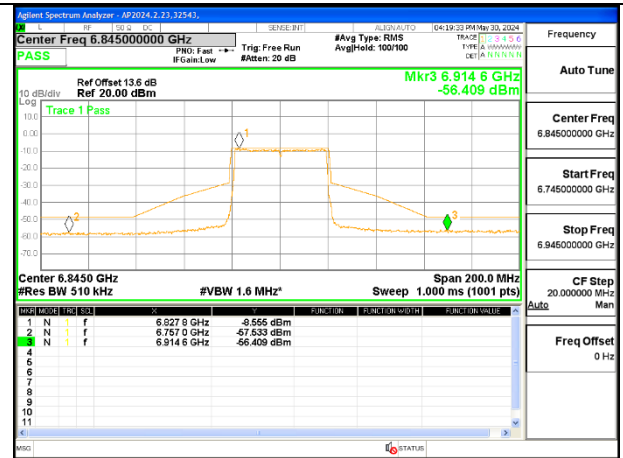

2TX Antenna 6 + Antenna 5 SDM MODE (FCC + IC) – SU Mode

LOW CHANNEL ANT 6 6565

LOW CHANNEL ANT 5 6565

MID CHANNEL ANT 6 6685

MID CHANNEL ANT 5 6685

HIGH CHANNEL ANT 6 6845

HIGH CHANNEL ANT 5 6845

9.6.11. 802.11be EHT80 MODE IN THE UNII-7 BAND