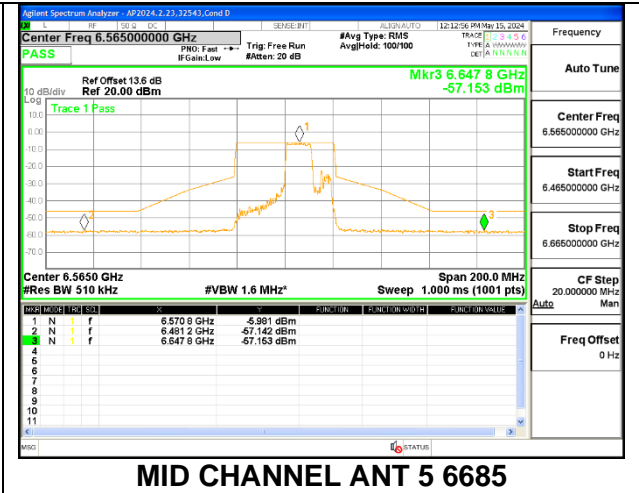

LOW CHANNEL ANT 6 6565

LOW CHANNEL ANT 5 6565

MID CHANNEL ANT 6 6685

MID CHANNEL ANT 5 6685

HIGH CHANNEL ANT 6 6845

HIGH CHANNEL ANT 5 6845

2TX Antenna 6 + Antenna 5 SDM MODE (FCC + IC) – MRU106+26-Tones, RU Index 84