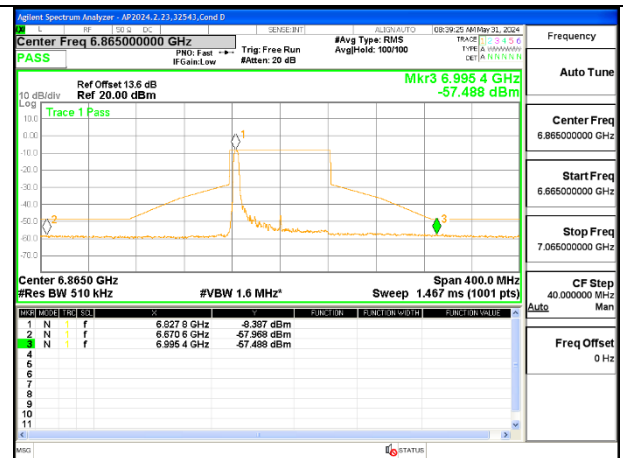

STRADDLE CHANNEL ANT 6 6545

STRADDLE CHANNEL ANT 5 6545

MID CHANNEL ANT 6 6705

MID CHANNEL ANT 5 6705

STRADDLE CHANNEL ANT 6 6865

STRADDLE CHANNEL ANT 5 6865

2TX Antenna 6 + Antenna 5 SDM MODE (FCC + IC) – 52-Tones, RU Index 45

2TX Antenna 6 + Antenna 5 SDM MODE (FCC + IC) – 52-Tones, RU Index 52

STRADDLE CHANNEL ANT 6 6545

STRADDLE CHANNEL ANT 5 6545

MID CHANNEL ANT 6 6705

MID CHANNEL ANT 5 6705

STRADDLE CHANNEL ANT 6 6865

STRADDLE CHANNEL ANT 5 6865