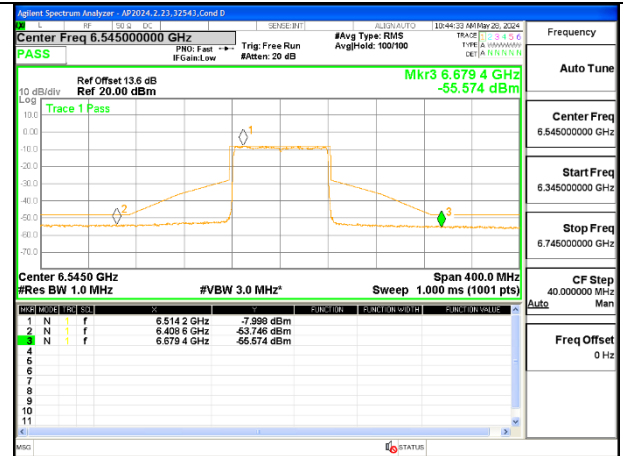

STRADDLE CHANNEL ANT 5 6545