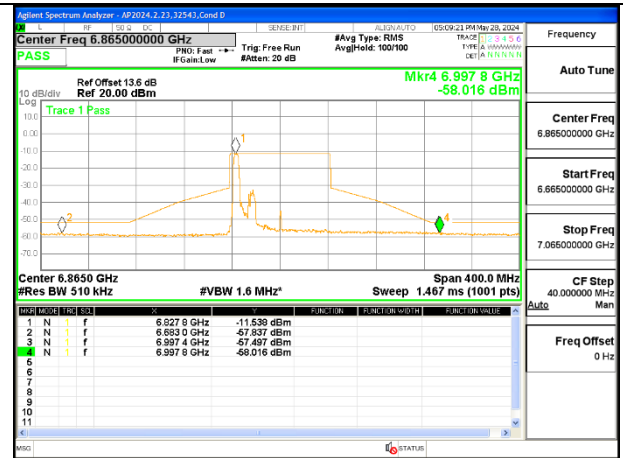

STRADDLE CHANNEL ANT 5 6865