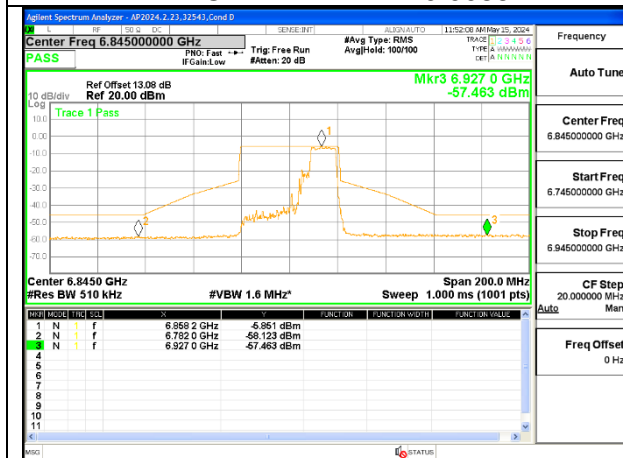

2TX Antenna 6 + Antenna 5 SDM MODE (FCC + IC) – MRU106+26-Tones, RU Index 85

LOW CHANNEL ANT 6 6565

LOW CHANNEL ANT 5 6565

MID CHANNEL ANT 6 6685

MID CHANNEL ANT 5 6685

HIGH CHANNEL ANT 6 6845

HIGH CHANNEL ANT 5 6845