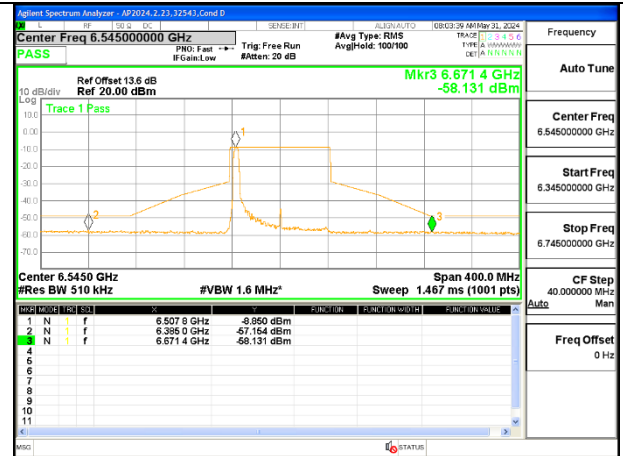

STRADDLE CHANNEL ANT 5 6545