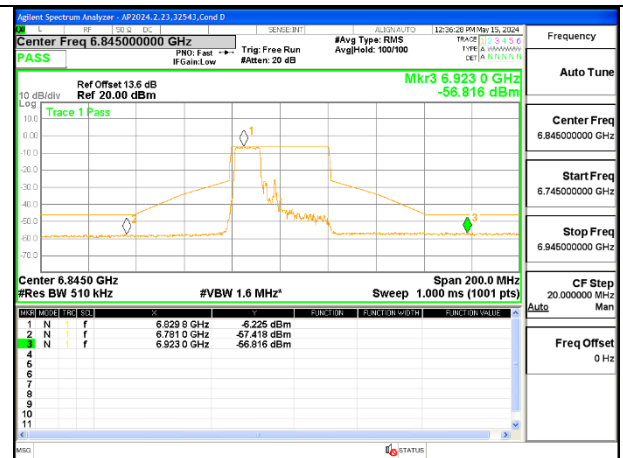

LOW CHANNEL ANT 6 6565

LOW CHANNEL ANT 5 6565

MID CHANNEL ANT 6 6685

MID CHANNEL ANT 5 6685

HIGH CHANNEL ANT 6 6845

HIGH CHANNEL ANT 5 6845

2TX Antenna 6 + Antenna 5 SDM MODE (FCC + IC) – MRU106+26-Tones, RU Index 84

2TX Antenna 6 + Antenna 5 SDM MODE (FCC + IC) – MRU106+26-Tones, RU Index 85

LOW CHANNEL ANT 6 6565

LOW CHANNEL ANT 5 6565

MID CHANNEL ANT 6 6685

MID CHANNEL ANT 5 6685

HIGH CHANNEL ANT 6 6845

HIGH CHANNEL ANT 5 6845