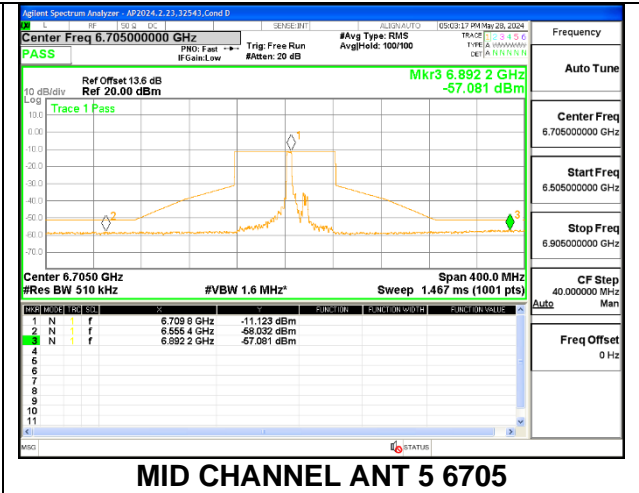

MID CHANNEL ANT 5 6705

STRADDLE CHANNEL ANT 6 6865

STRADDLE CHANNEL ANT 5 6865

2TX Antenna 6 + Antenna 5 OFDMA MODE (FCC + IC) – 52-Tones, RU Index 45

MID CHANNEL ANT 6 6705

MID CHANNEL ANT 5 6705

2TX Antenna 6 + Antenna 5 OFDMA MODE (FCC + IC) – 52-Tones, RU Index 52