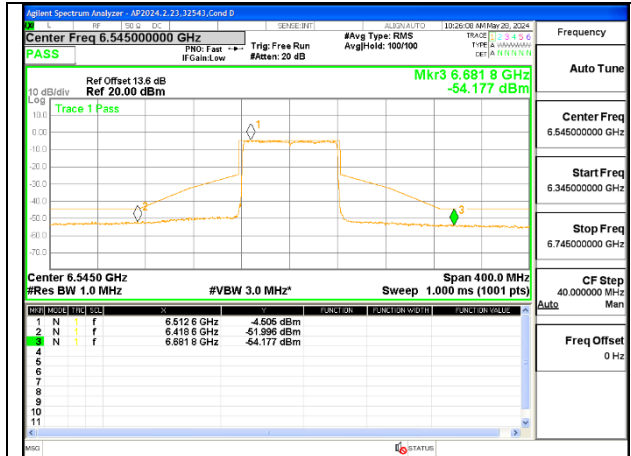

1TX Antenna 5 MODE (FCC-IC) MOBILE – 52-Tones, RU Index 45

MID CHANNEL 6705

1TX Antenna 5 MODE (FCC-IC) MOBILE – 52-Tones, RU Index 52

STRADDLE CHANNEL 6545

MID CHANNEL 6705

STRADDLE CHANNEL 6865

1TX Antenna 5 MODE (FCC+IC) MOBILE – SU MODE

STRADDLE CHANNEL 6545

MID CHANNEL 6705

STRADDLE CHANNEL 6865

2TX Antenna 6 + Antenna 5 OFDMA MODE (FCC + IC) – 52-Tones, RU Index 37

STRADDLE CHANNEL ANT 6 6545

STRADDLE CHANNEL ANT 5 6545

MID CHANNEL ANT 6 6705