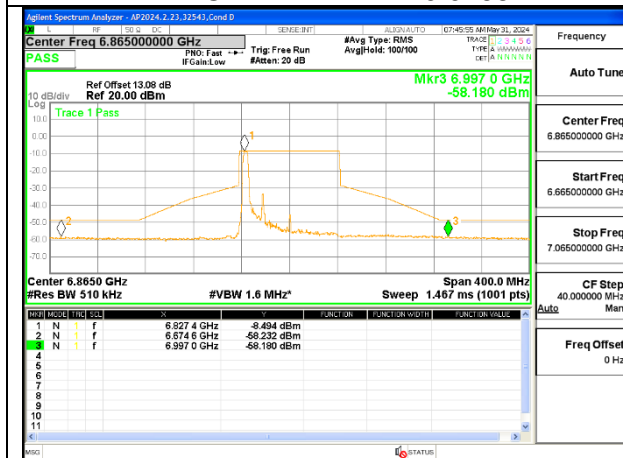

STRADDLE CHANNEL ANT 6 6545

STRADDLE CHANNEL ANT 5 6545

MID CHANNEL ANT 6 6705

MID CHANNEL ANT 5 6705

STRADDLE CHANNEL ANT 6 6865

STRADDLE CHANNEL ANT 5 6865

2TX Antenna 6 + Antenna 5 SDM MODE (FCC + IC) – 52-Tones, RU Index 45

2TX Antenna 6 + Antenna 5 SDM MODE (FCC + IC) – 52-Tones, RU Index 52

STRADDLE CHANNEL ANT 6 6545

STRADDLE CHANNEL ANT 5 6545

MID CHANNEL ANT 6 6705

MID CHANNEL ANT 5 6705

STRADDLE CHANNEL ANT 6 6865

STRADDLE CHANNEL ANT 5 6865