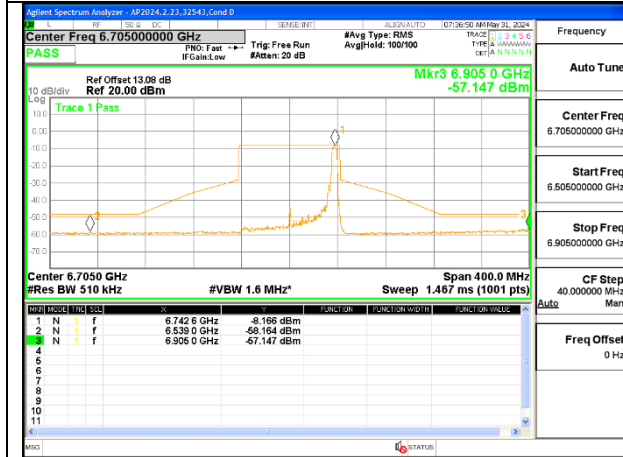

MID CHANNEL ANT 6 6705