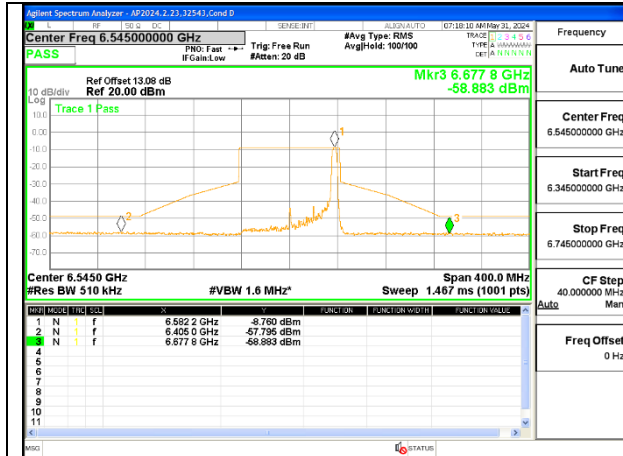

STRADDLE CHANNEL ANT 6 6545

STRADDLE CHANNEL ANT 5 6545

MID CHANNEL ANT 6 6705

MID CHANNEL ANT 5 6705

STRADDLE CHANNEL ANT 6 6865

STRADDLE CHANNEL ANT 5 6865

2TX Antenna 6 + Antenna 5 SDM MODE (FCC + IC) – 52-Tones, RU Index 45

2TX Antenna 6 + Antenna 5 SDM MODE (FCC + IC) – 52-Tones, RU Index 52

STRADDLE CHANNEL ANT 6 6545

STRADDLE CHANNEL ANT 5 6545

MID CHANNEL ANT 6 6705

MID CHANNEL ANT 5 6705

STRADDLE CHANNEL ANT 6 6865

STRADDLE CHANNEL ANT 5 6865