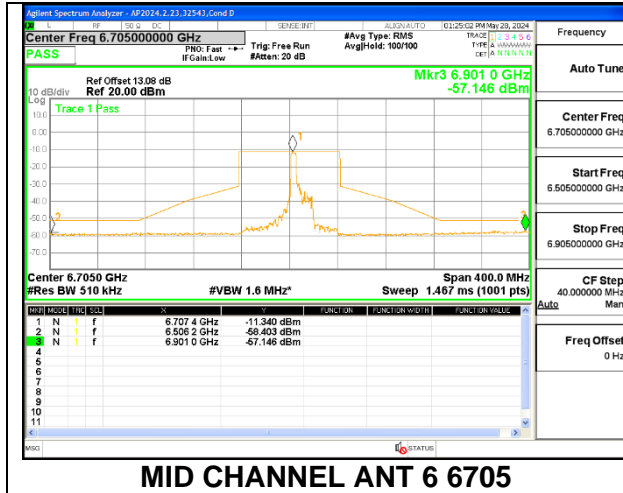

MID CHANNEL ANT 5 6705

STRADDLE CHANNEL ANT 6 6865

STRADDLE CHANNEL ANT 5 6865

2TX Antenna 6 + Antenna 5 OFDMA MODE (FCC + IC) – 52-Tones, RU Index 45

MID CHANNEL ANT 6 6705

MID CHANNEL ANT 5 6705

2TX Antenna 6 + Antenna 5 OFDMA MODE (FCC + IC) – 52-Tones, RU Index 52