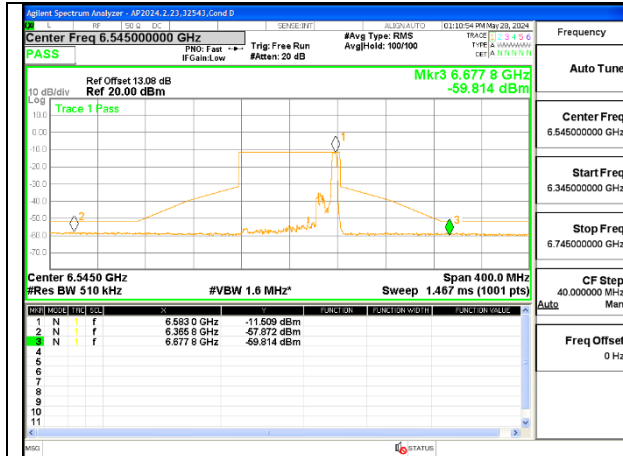

MID CHANNEL ANT 5 6705

STRADDLE CHANNEL ANT 6 6865

STRADDLE CHANNEL ANT 5 6865

2TX Antenna 6 + Antenna 5 OFDMA MODE (FCC + IC) – 52-Tones, RU Index 45

MID CHANNEL ANT 6 6705

MID CHANNEL ANT 5 6705

2TX Antenna 6 + Antenna 5 OFDMA MODE (FCC + IC) – 52-Tones, RU Index 52