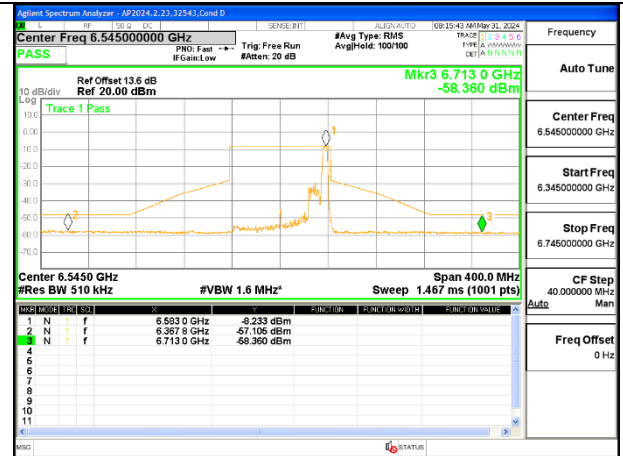

STRADDLE CHANNEL ANT 5 6545