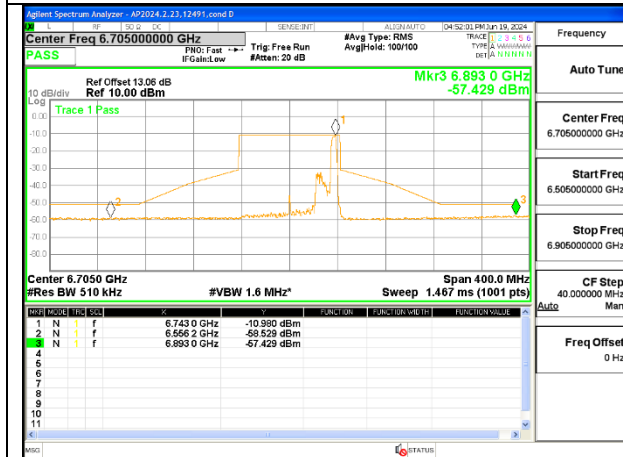

MID CHANNEL ANT 6 6705