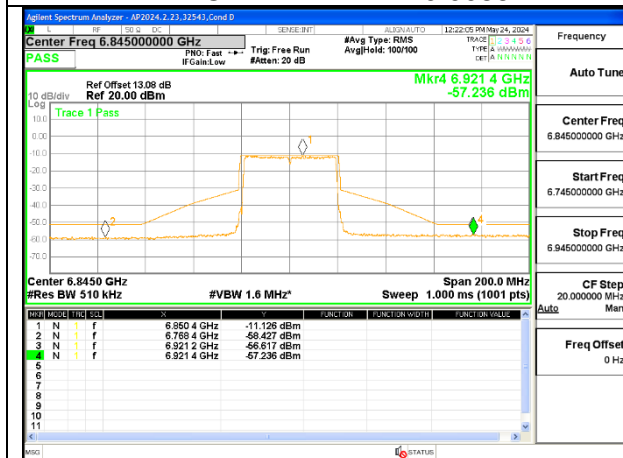

2TX Antenna 6 + Antenna 5 OFDMA MODE (FCC + IC) – SU MODE

LOW CHANNEL ANT 6 6565

LOW CHANNEL ANT 5 6565

MID CHANNEL ANT 6 6685

MID CHANNEL ANT 5 6685

HIGH CHANNEL ANT 6 6845

HIGH CHANNEL ANT 5 6845

2TX Antenna 6 + Antenna 5 SDM MODE (FCC + IC) – MRU106+26-Tones, RU Index 82

LOW CHANNEL ANT 6 6565

LOW CHANNEL ANT 5 6565

MID CHANNEL ANT 6 6685

MID CHANNEL ANT 5 6685

HIGH CHANNEL ANT 6 6845

HIGH CHANNEL ANT 5 6845

2TX Antenna 6 + Antenna 5 SDM MODE (FCC + IC) – MRU106+26-Tones, RU Index 84