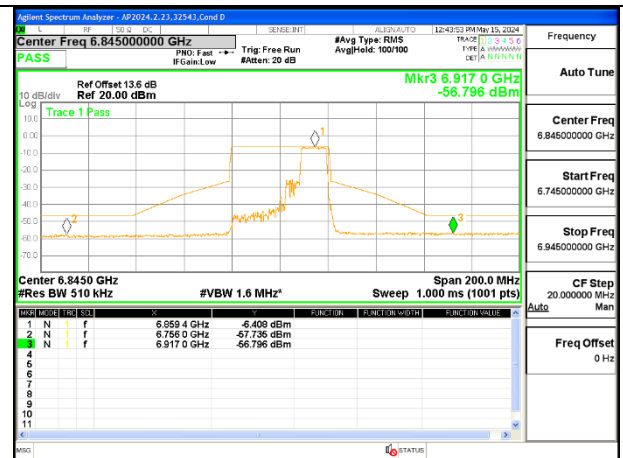

2TX Antenna 6 + Antenna 5 SDM MODE (FCC + IC) – MRU106+26-Tones, RU Index 85

LOW CHANNEL ANT 6 6565

LOW CHANNEL ANT 5 6565

MID CHANNEL ANT 6 6685

MID CHANNEL ANT 5 6685

HIGH CHANNEL ANT 6 6845

HIGH CHANNEL ANT 5 6845