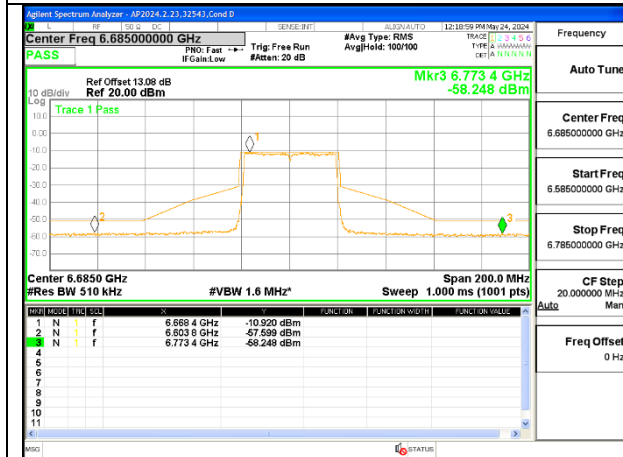

2TX Antenna 6 + Antenna 5 OFDMA MODE (FCC + IC) – SU MODE

LOW CHANNEL ANT 6 6565

LOW CHANNEL ANT 5 6565

MID CHANNEL ANT 6 6685

MID CHANNEL ANT 5 6685

HIGH CHANNEL ANT 6 6845

HIGH CHANNEL ANT 5 6845

2TX Antenna 6 + Antenna 5 SDM MODE (FCC + IC) – MRU106+26-Tones, RU Index 82

LOW CHANNEL ANT 6 6565

LOW CHANNEL ANT 5 6565

MID CHANNEL ANT 6 6685

MID CHANNEL ANT 5 6685

HIGH CHANNEL ANT 6 6845

HIGH CHANNEL ANT 5 6845

2TX Antenna 6 + Antenna 5 SDM MODE (FCC + IC) – MRU106+26-Tones, RU Index 84