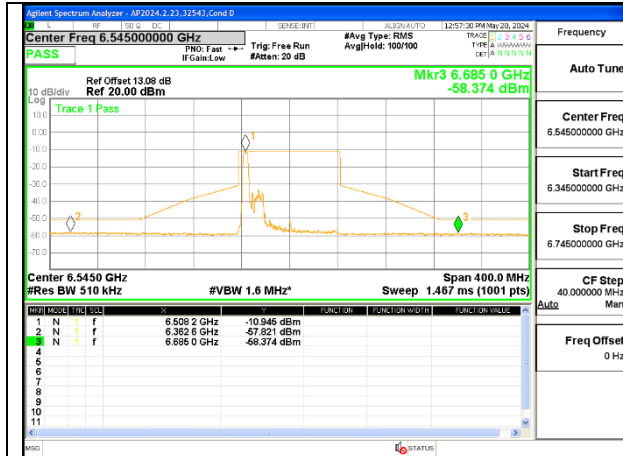

STRADDLE CHANNEL 6545

MID CHANNEL 6705

STRADDLE CHANNEL 6865

2TX Antenna 6 + Antenna 5 OFDMA MODE (FCC + IC) – 52-Tones, RU Index 37

STRADDLE CHANNEL ANT 6 6545

STRADDLE CHANNEL ANT 5 6545

MID CHANNEL ANT 6 6705