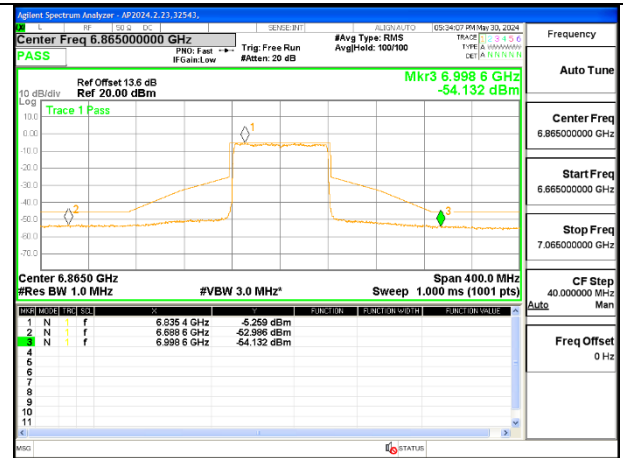

2TX Antenna 6 + Antenna 5 SDM MODE (FCC + IC) – SU Mode

STRADDLE CHANNEL ANT 6 6545

STRADDLE CHANNEL ANT 5 6545

MID CHANNEL ANT 6 6705

MID CHANNEL ANT 5 6705

STRADDLE CHANNEL ANT 6 6865

STRADDLE CHANNEL ANT 5 6865