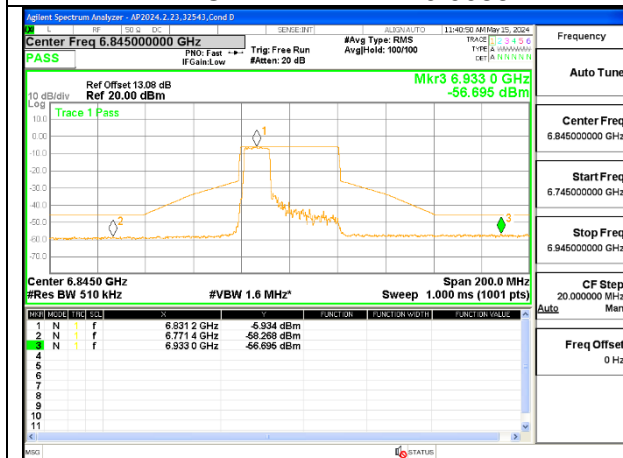

LOW CHANNEL ANT 6 6565

LOW CHANNEL ANT 5 6565

MID CHANNEL ANT 6 6685

MID CHANNEL ANT 5 6685

HIGH CHANNEL ANT 6 6845

HIGH CHANNEL ANT 5 6845

2TX Antenna 6 + Antenna 5 SDM MODE (FCC + IC) – MRU106+26-Tones, RU Index 84

2TX Antenna 6 + Antenna 5 SDM MODE (FCC + IC) – MRU106+26-Tones, RU Index 85

LOW CHANNEL ANT 6 6565

LOW CHANNEL ANT 5 6565

MID CHANNEL ANT 6 6685

MID CHANNEL ANT 5 6685

HIGH CHANNEL ANT 6 6845

HIGH CHANNEL ANT 5 6845