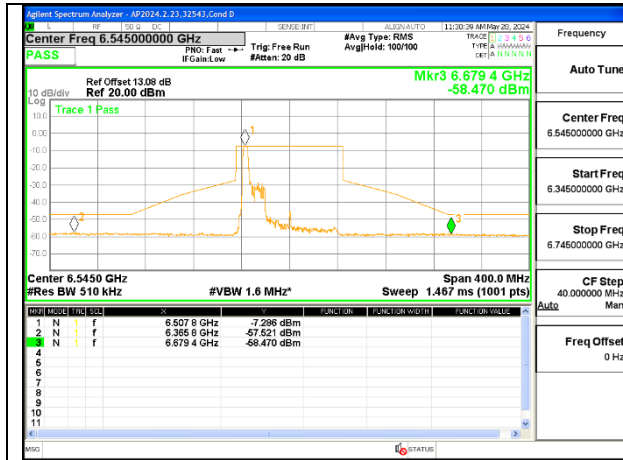

9.6.11. 802.11be EHT80 MODE IN THE UNII-7 BAND

1TX Antenna 6 MODE (FCC+IC) MOBILE – 52-Tones, RU Index 37

STRADDLE CHANNEL 6545