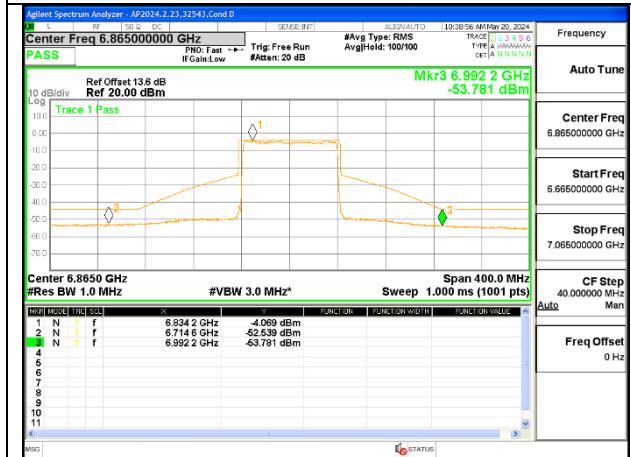

1TX Antenna 5 MODE (FCC-IC) MOBILE – 52-Tones, RU Index 45

MID CHANNEL 6705

1TX Antenna 5 MODE (FCC-IC) MOBILE – 52-Tones, RU Index 52

STRADDLE CHANNEL 6545

MID CHANNEL 6705

STRADDLE CHANNEL 6865

1TX Antenna 5 MODE (FCC+IC) MOBILE – SU MODE

STRADDLE CHANNEL 6545

MID CHANNEL 6705

STRADDLE CHANNEL 6865

2TX Antenna 6 + Antenna 5 OFDMA MODE (FCC + IC) – 52-Tones, RU Index 37

STRADDLE CHANNEL ANT 6 6545

STRADDLE CHANNEL ANT 5 6545

MID CHANNEL ANT 6 6705