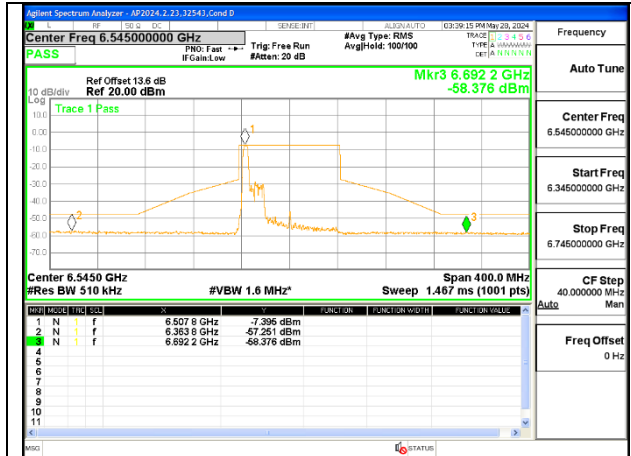

1TX Antenna 6 MODE (FCC+IC) MOBILE – SU MODE

STRADDLE CHANNEL 6545

MID CHANNEL 6705

STRADDLE CHANNEL 6865

1TX Antenna 5 MODE (FCC+IC) MOBILE – 52-Tones, RU Index 37

STRADDLE CHANNEL 6545

MID CHANNEL 6705

STRADDLE CHANNEL 6865