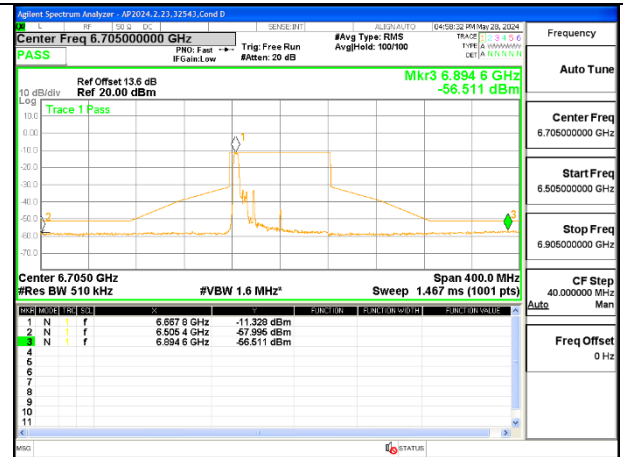

STRADDLE CHANNEL 6545

MID CHANNEL 6705

STRADDLE CHANNEL 6865

2TX Antenna 6 + Antenna 5 OFDMA MODE (FCC + IC) – 52-Tones, RU Index 37

STRADDLE CHANNEL ANT 6 6545

STRADDLE CHANNEL ANT 5 6545

MID CHANNEL ANT 6 6705