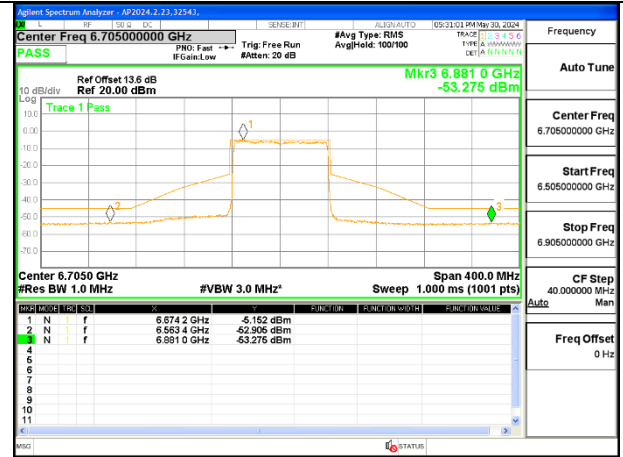

2TX Antenna 6 + Antenna 5 SDM MODE (FCC + IC) – SU Mode

STRADDLE CHANNEL ANT 6 6545

STRADDLE CHANNEL ANT 5 6545

MID CHANNEL ANT 6 6705

MID CHANNEL ANT 5 6705

STRADDLE CHANNEL ANT 6 6865

STRADDLE CHANNEL ANT 5 6865