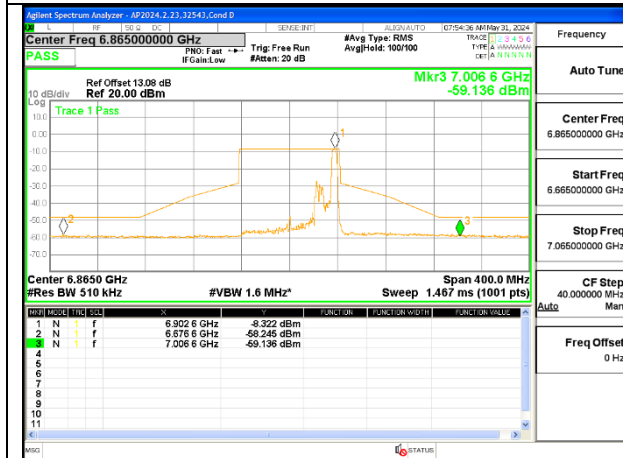

2TX Antenna 6 + Antenna 5 SDM MODE (FCC + IC) – 52-Tones, RU Index 52

STRADDLE CHANNEL ANT 6 6545

STRADDLE CHANNEL ANT 5 6545

MID CHANNEL ANT 6 6705

MID CHANNEL ANT 5 6705

STRADDLE CHANNEL ANT 6 6865

STRADDLE CHANNEL ANT 5 6865