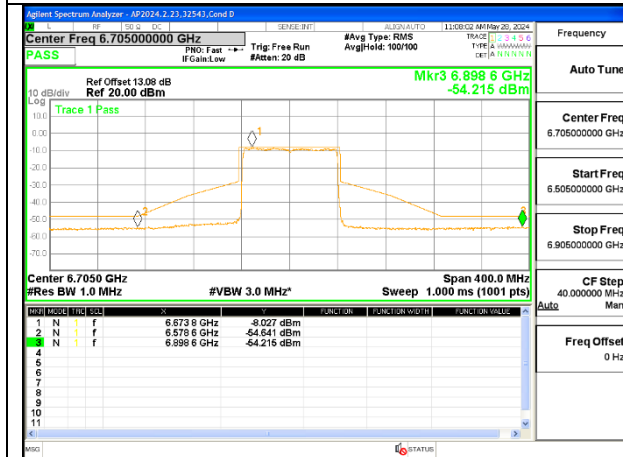

MID CHANNEL ANT 6 6705