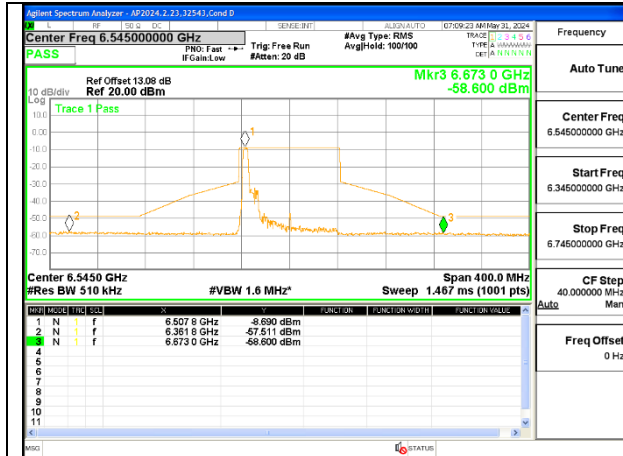

STRADDLE CHANNEL ANT 6 6545

STRADDLE CHANNEL ANT 5 6545

MID CHANNEL ANT 6 6705

MID CHANNEL ANT 5 6705

STRADDLE CHANNEL ANT 6 6865

STRADDLE CHANNEL ANT 5 6865

2TX Antenna 6 + Antenna 5 SDM MODE (FCC + IC) – 52-Tones, RU Index 37