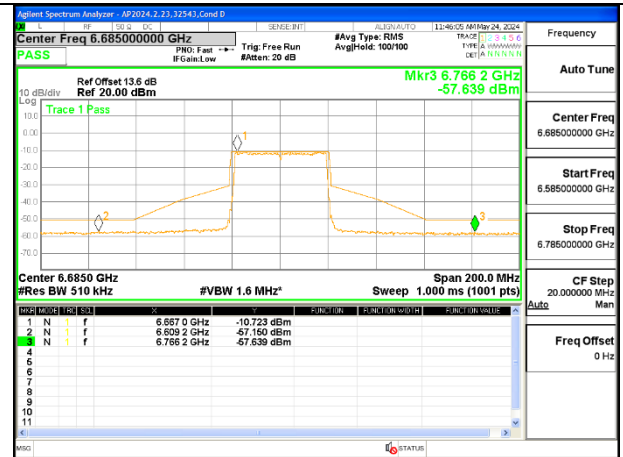

2TX Antenna 6 + Antenna 5 OFDMA MODE (FCC + IC) – SU MODE

LOW CHANNEL ANT 6 6565

LOW CHANNEL ANT 5 6565

MID CHANNEL ANT 6 6685

MID CHANNEL ANT 5 6685

HIGH CHANNEL ANT 6 6845

HIGH CHANNEL ANT 5 6845

2TX Antenna 6 + Antenna 5 SDM MODE (FCC + IC) – MRU106+26-Tones, RU Index 82

LOW CHANNEL ANT 6 6565

LOW CHANNEL ANT 5 6565

MID CHANNEL ANT 6 6685

MID CHANNEL ANT 5 6685

HIGH CHANNEL ANT 6 6845

HIGH CHANNEL ANT 5 6845

2TX Antenna 6 + Antenna 5 SDM MODE (FCC + IC) – MRU106+26-Tones, RU Index 84