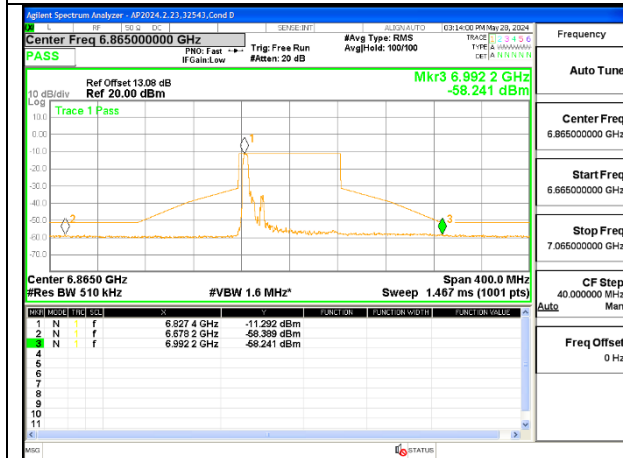

STRADDLE CHANNEL 6545

MID CHANNEL 6705

STRADDLE CHANNEL 6865

2TX Antenna 6 + Antenna 5 OFDMA MODE (FCC + IC) – 52-Tones, RU Index 37

STRADDLE CHANNEL ANT 6 6545

STRADDLE CHANNEL ANT 5 6545

MID CHANNEL ANT 6 6705

MID CHANNEL ANT 5 6705

STRADDLE CHANNEL ANT 6 6865

STRADDLE CHANNEL ANT 5 6865

2TX Antenna 6 + Antenna 5 OFDMA MODE (FCC + IC) – 52-Tones, RU Index 45

MID CHANNEL ANT 6 6705

MID CHANNEL ANT 5 6705

2TX Antenna 6 + Antenna 5 OFDMA MODE (FCC + IC) – 52-Tones, RU Index 52