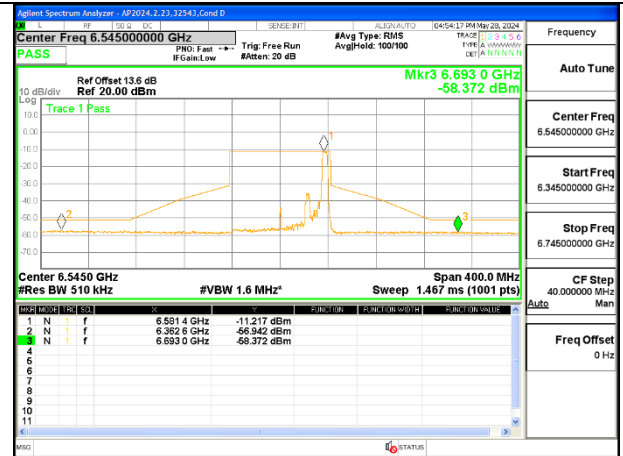

STRADDLE CHANNEL ANT 5 6545