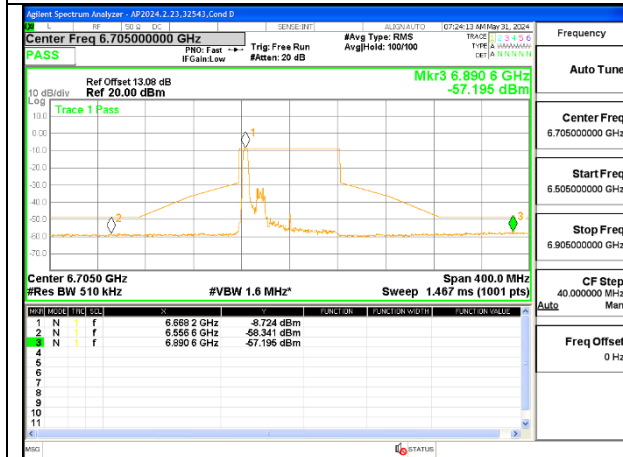

MID CHANNEL ANT 6 6705