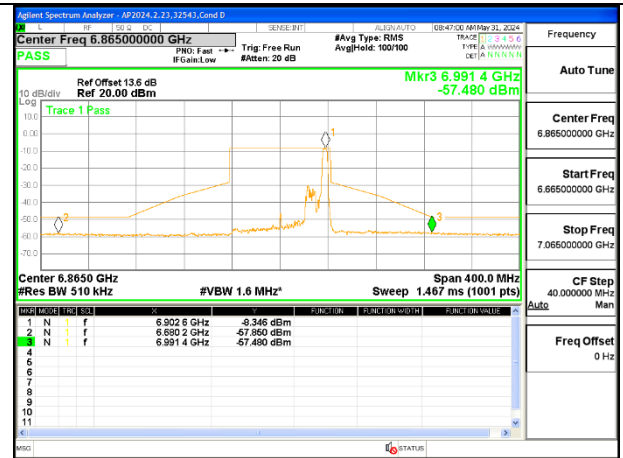

2TX Antenna 6 + Antenna 5 SDM MODE (FCC + IC) – 52-Tones, RU Index 52

STRADDLE CHANNEL ANT 6 6545

STRADDLE CHANNEL ANT 5 6545

MID CHANNEL ANT 6 6705

MID CHANNEL ANT 5 6705

STRADDLE CHANNEL ANT 6 6865

STRADDLE CHANNEL ANT 5 6865