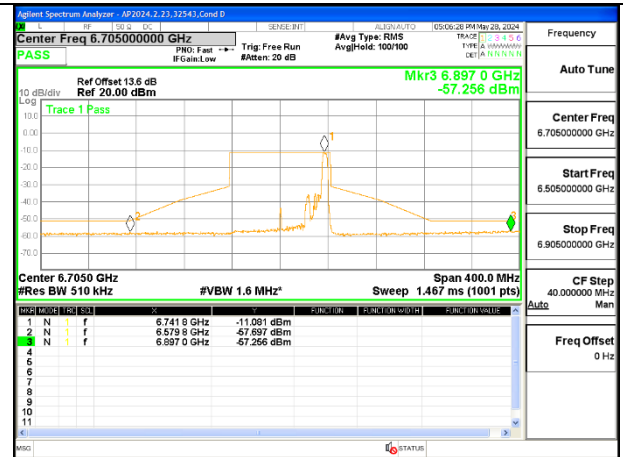

MID CHANNEL ANT 5 6705