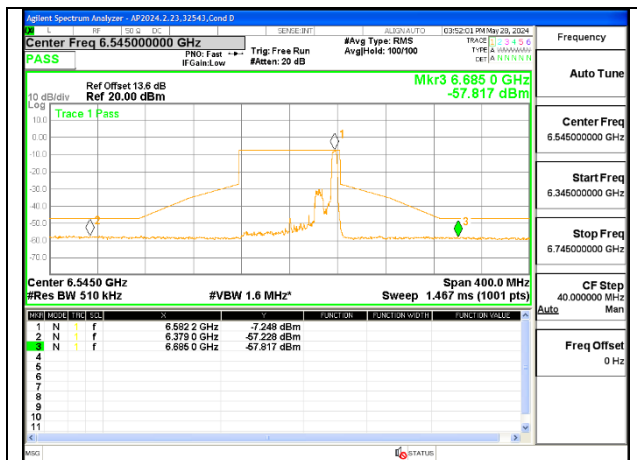

1TX Antenna 5 MODE (FCC-IC) MOBILE – 52-Tones, RU Index 52

STRADDLE CHANNEL 6545