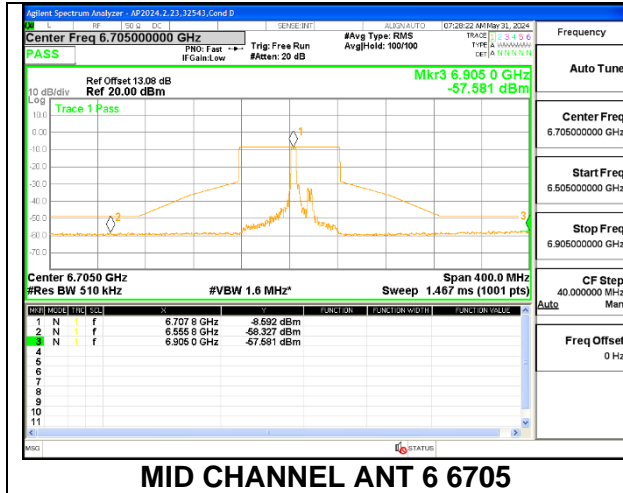

STRADDLE CHANNEL ANT 6 6545

STRADDLE CHANNEL ANT 5 6545

MID CHANNEL ANT 6 6705

MID CHANNEL ANT 5 6705

STRADDLE CHANNEL ANT 6 6865

STRADDLE CHANNEL ANT 5 6865

2TX Antenna 6 + Antenna 5 SDM MODE (FCC + IC) – 52-Tones, RU Index 45