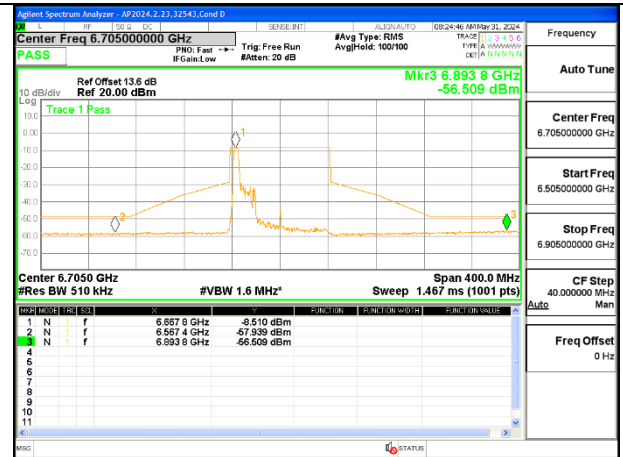

MID CHANNEL ANT 5 6705