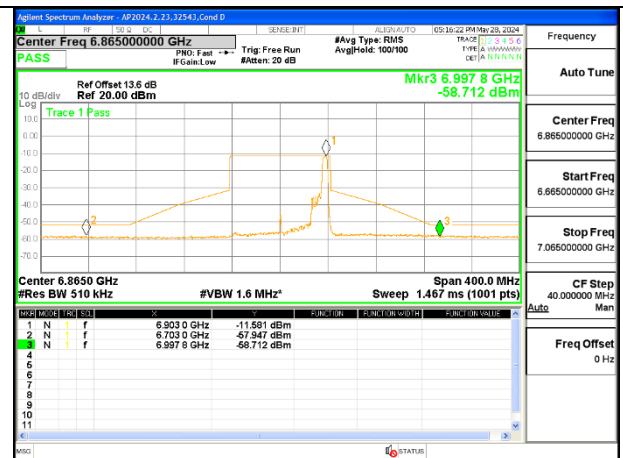

STRADDLE CHANNEL ANT 6 6545

STRADDLE CHANNEL ANT 5 6545

MID CHANNEL ANT 6 6705

MID CHANNEL ANT 5 6705

STRADDLE CHANNEL ANT 6 6865

STRADDLE CHANNEL ANT 5 6865

2TX Antenna 6 + Antenna 5 OFDMA MODE (FCC + IC) – SU Mode