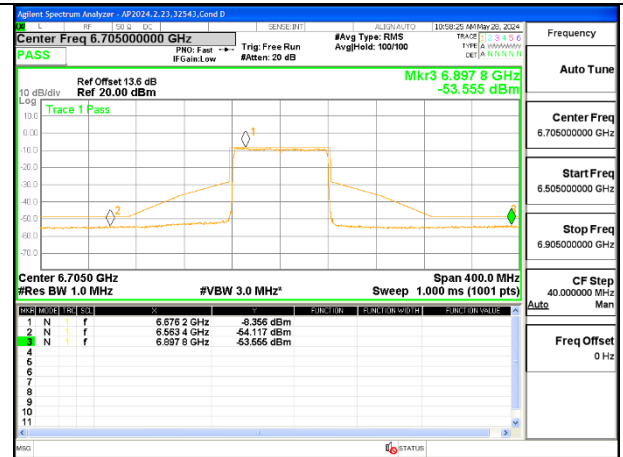

MID CHANNEL ANT 5 6705