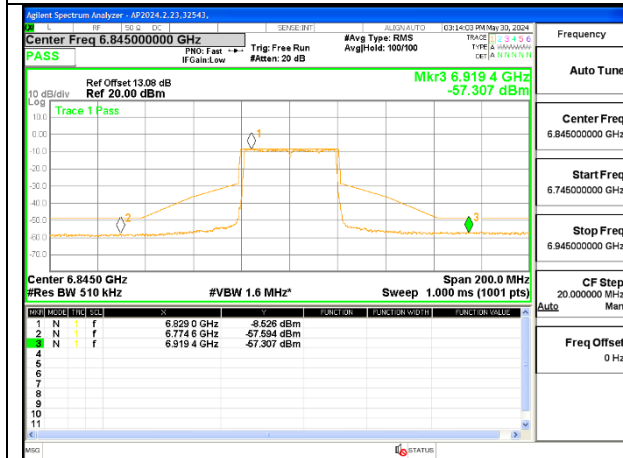

2TX Antenna 6 + Antenna 5 SDM MODE (FCC + IC) – SU Mode

LOW CHANNEL ANT 6 6565

LOW CHANNEL ANT 5 6565

MID CHANNEL ANT 6 6685

MID CHANNEL ANT 5 6685

HIGH CHANNEL ANT 6 6845

HIGH CHANNEL ANT 5 6845

9.6.11. 802.11be EHT80 MODE IN THE UNII-7 BAND

1TX Antenna 6 MODE (FCC+IC) MOBILE – 52-Tones, RU Index 37

STRADDLE CHANNEL 6545

MID CHANNEL 6705

STRADDLE CHANNEL 6865

1TX Antenna 6 MODE (FCC-IC) MOBILE – 52-Tones, RU Index 45

1TX Antenna 6 MODE (FCC-IC) MOBILE – 52-Tones, RU Index 52