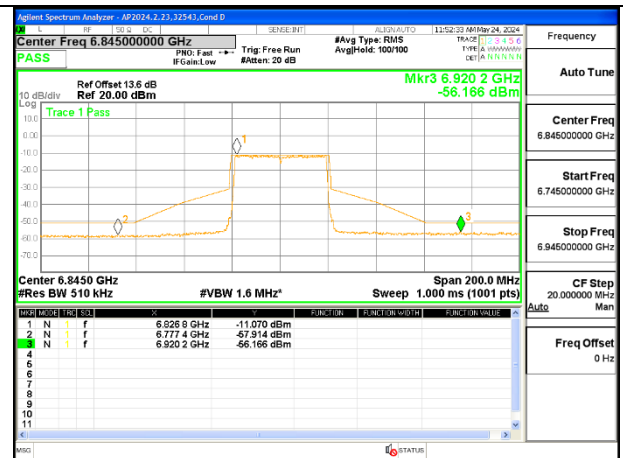

2TX Antenna 6 + Antenna 5 OFDMA MODE (FCC + IC) – SU MODE

LOW CHANNEL ANT 6 6565

LOW CHANNEL ANT 5 6565

MID CHANNEL ANT 6 6685

MID CHANNEL ANT 5 6685

HIGH CHANNEL ANT 6 6845

HIGH CHANNEL ANT 5 6845

2TX Antenna 6 + Antenna 5 SDM MODE (FCC + IC) – MRU106+26-Tones, RU Index 82