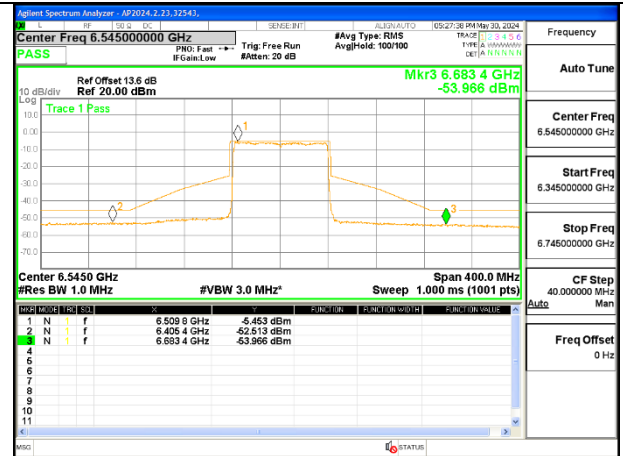

STRADDLE CHANNEL ANT 5 6545