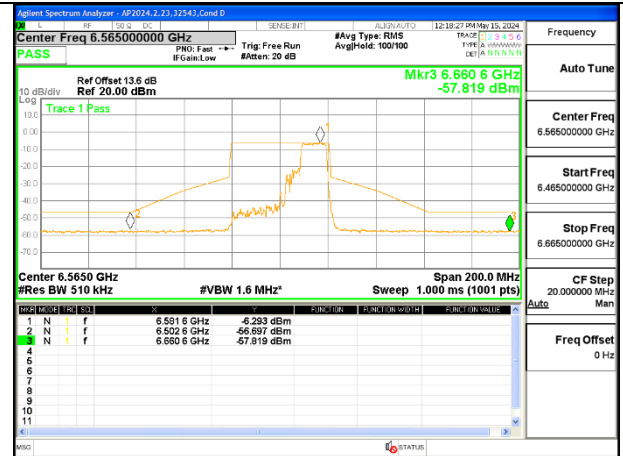

LOW CHANNEL ANT 6 6565

LOW CHANNEL ANT 5 6565

MID CHANNEL ANT 6 6685

MID CHANNEL ANT 5 6685

HIGH CHANNEL ANT 6 6845

HIGH CHANNEL ANT 5 6845

2TX Antenna 6 + Antenna 5 SDM MODE (FCC + IC) – MRU106+26-Tones, RU Index 84

2TX Antenna 6 + Antenna 5 SDM MODE (FCC + IC) – MRU106+26-Tones, RU Index 85

LOW CHANNEL ANT 6 6565

LOW CHANNEL ANT 5 6565

MID CHANNEL ANT 6 6685

MID CHANNEL ANT 5 6685

HIGH CHANNEL ANT 6 6845

HIGH CHANNEL ANT 5 6845