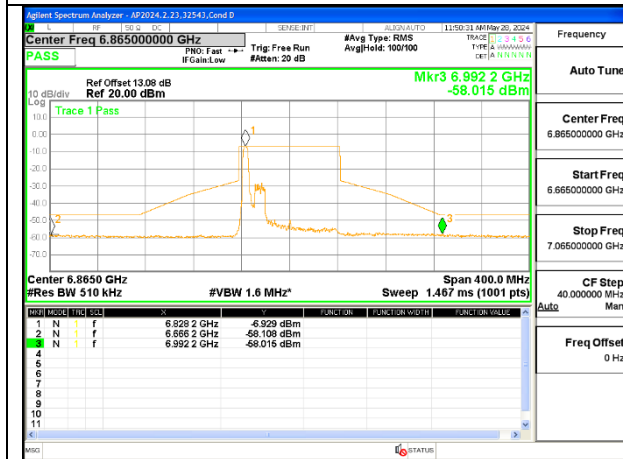

STRADDLE CHANNEL 6865