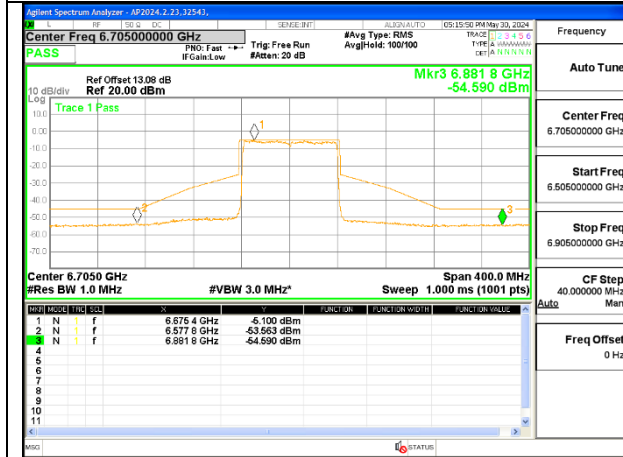

MID CHANNEL ANT 6 6705