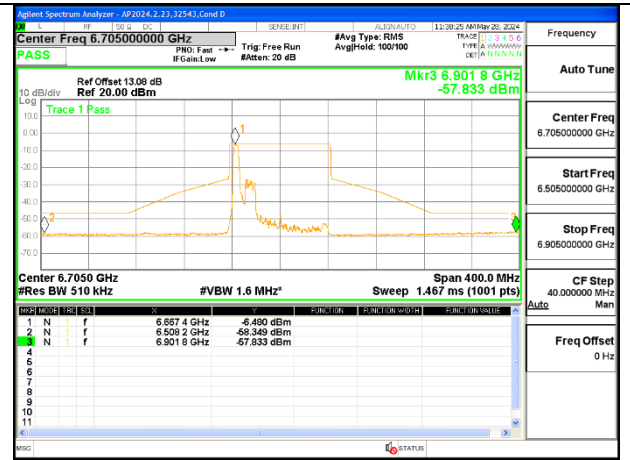

MID CHANNEL 6705