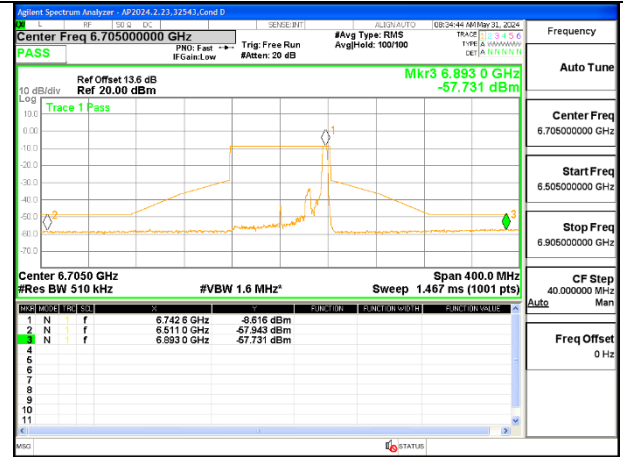

2TX Antenna 6 + Antenna 5 SDM MODE (FCC + IC) – 52-Tones, RU Index 52

STRADDLE CHANNEL ANT 6 6545

STRADDLE CHANNEL ANT 5 6545

MID CHANNEL ANT 6 6705

MID CHANNEL ANT 5 6705

STRADDLE CHANNEL ANT 6 6865

STRADDLE CHANNEL ANT 5 6865