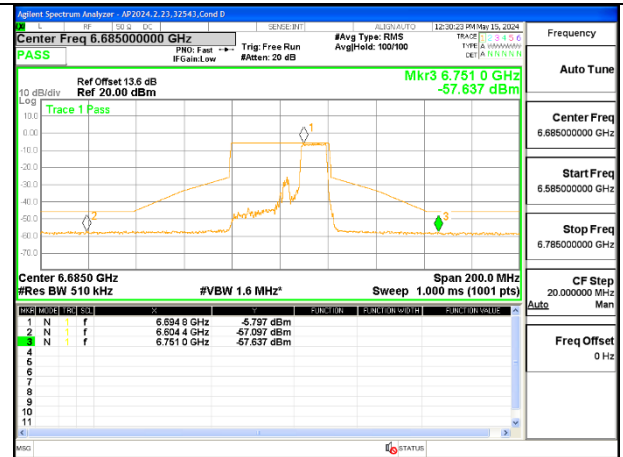

2TX Antenna 6 + Antenna 5 SDM MODE (FCC + IC) – MRU106+26-Tones, RU Index 85

LOW CHANNEL ANT 6 6565

LOW CHANNEL ANT 5 6565

MID CHANNEL ANT 6 6685

MID CHANNEL ANT 5 6685

HIGH CHANNEL ANT 6 6845

HIGH CHANNEL ANT 5 6845

2TX Antenna 6 + Antenna 5 SDM MODE (FCC + IC) – SU Mode

LOW CHANNEL ANT 6 6565

LOW CHANNEL ANT 5 6565

MID CHANNEL ANT 6 6685

MID CHANNEL ANT 5 6685

HIGH CHANNEL ANT 6 6845

HIGH CHANNEL ANT 5 6845

9.6.11. 802.11be EHT80 MODE IN THE UNII-7 BAND