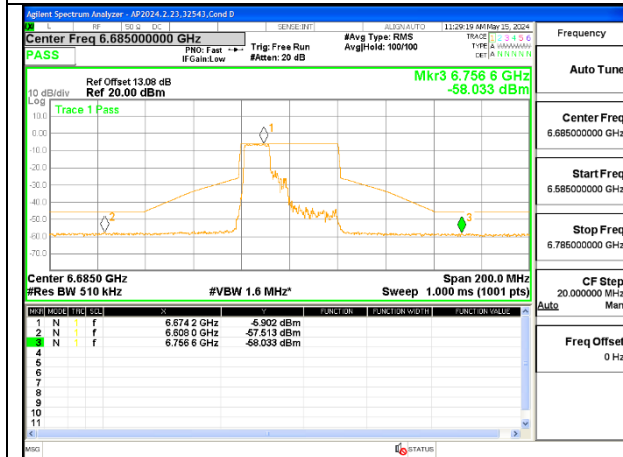

2TX Antenna 6 + Antenna 5 OFDMA MODE (FCC + IC) – SU MODE

LOW CHANNEL ANT 6 6565

LOW CHANNEL ANT 5 6565

MID CHANNEL ANT 6 6685

MID CHANNEL ANT 5 6685

HIGH CHANNEL ANT 6 6845

HIGH CHANNEL ANT 5 6845

2TX Antenna 6 + Antenna 5 SDM MODE (FCC + IC) – MRU106+26-Tones, RU Index 82

LOW CHANNEL ANT 6 6565

LOW CHANNEL ANT 5 6565

MID CHANNEL ANT 6 6685

MID CHANNEL ANT 5 6685

HIGH CHANNEL ANT 6 6845

HIGH CHANNEL ANT 5 6845

2TX Antenna 6 + Antenna 5 SDM MODE (FCC + IC) – MRU106+26-Tones, RU Index 84