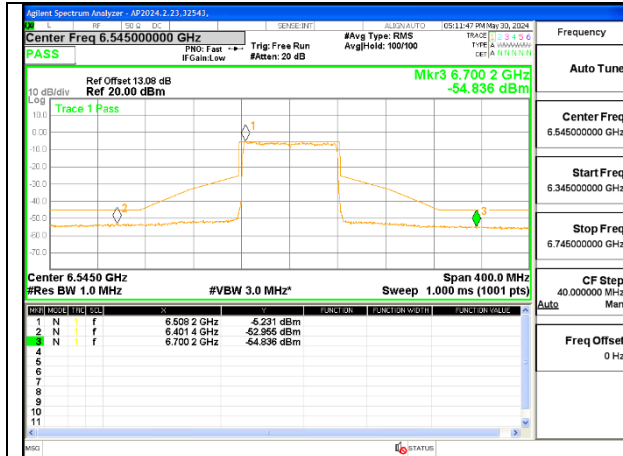

2TX Antenna 6 + Antenna 5 SDM MODE (FCC + IC) – SU Mode

STRADDLE CHANNEL ANT 6 6545