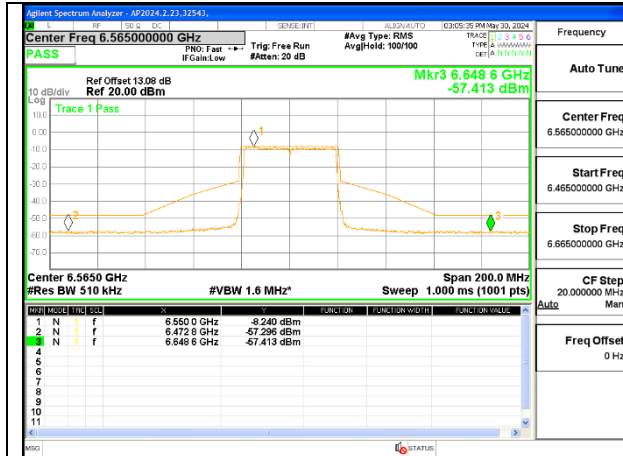

2TX Antenna 6 + Antenna 5 SDM MODE (FCC + IC) – SU Mode

LOW CHANNEL ANT 6 6565