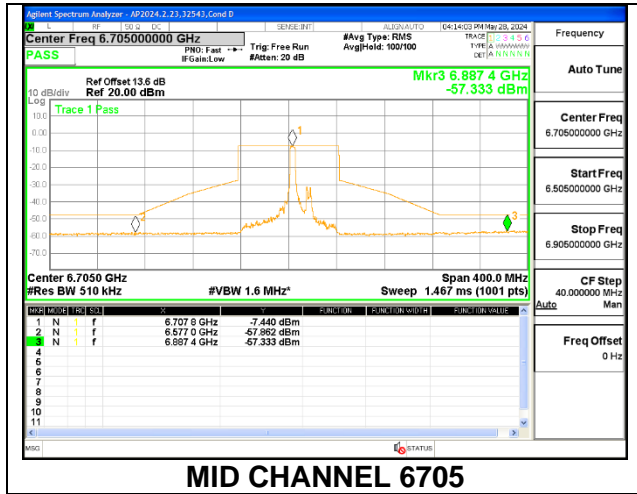

1TX Antenna 5 MODE (FCC-IC) MOBILE – 52-Tones, RU Index 45

MID CHANNEL 6705