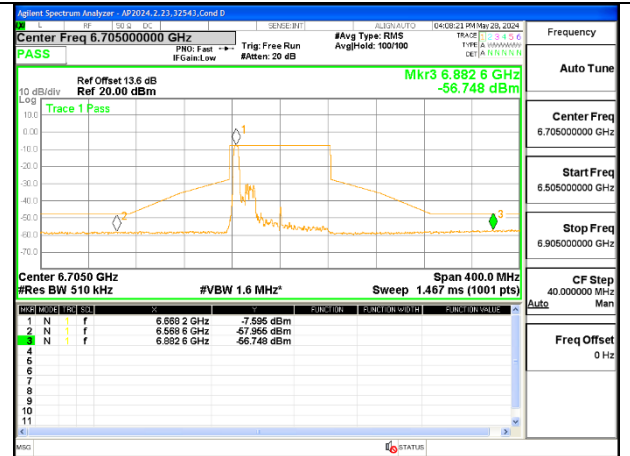

1TX Antenna 6 MODE (FCC+IC) MOBILE – SU MODE

STRADDLE CHANNEL 6545

MID CHANNEL 6705

STRADDLE CHANNEL 6865

1TX Antenna 5 MODE (FCC+IC) MOBILE – 52-Tones, RU Index 37

STRADDLE CHANNEL 6545

MID CHANNEL 6705

STRADDLE CHANNEL 6865