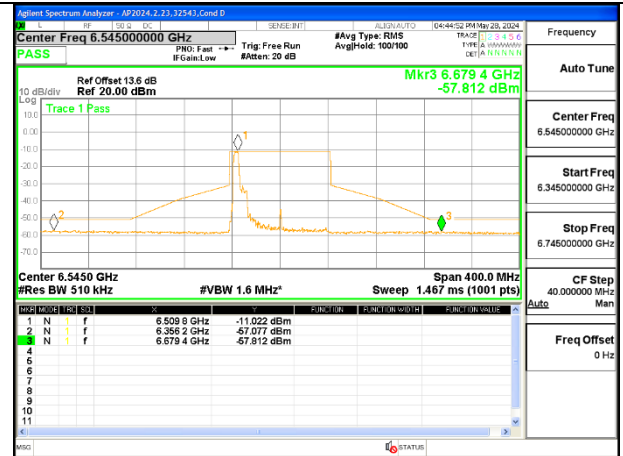

STRADDLE CHANNEL 6545

MID CHANNEL 6705

STRADDLE CHANNEL 6865

2TX Antenna 6 + Antenna 5 OFDMA MODE (FCC + IC) – 52-Tones, RU Index 37

STRADDLE CHANNEL ANT 6 6545

STRADDLE CHANNEL ANT 5 6545

MID CHANNEL ANT 6 6705