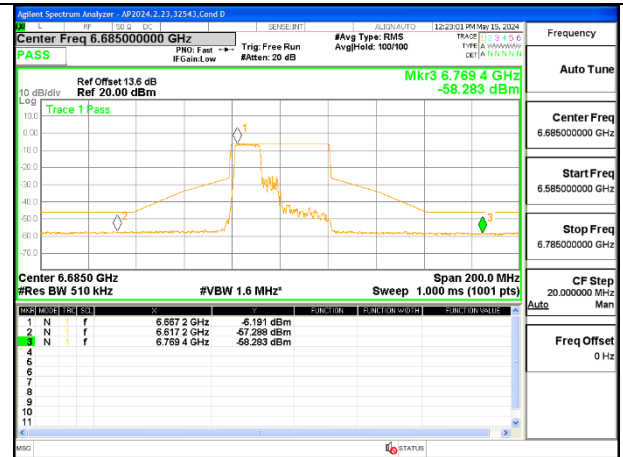

2TX Antenna 6 + Antenna 5 OFDMA MODE (FCC + IC) – SU MODE

LOW CHANNEL ANT 6 6565

LOW CHANNEL ANT 5 6565

MID CHANNEL ANT 6 6685

MID CHANNEL ANT 5 6685

HIGH CHANNEL ANT 6 6845

HIGH CHANNEL ANT 5 6845

2TX Antenna 6 + Antenna 5 SDM MODE (FCC + IC) – MRU106+26-Tones, RU Index 82

LOW CHANNEL ANT 6 6565

LOW CHANNEL ANT 5 6565

MID CHANNEL ANT 6 6685

MID CHANNEL ANT 5 6685

HIGH CHANNEL ANT 6 6845

HIGH CHANNEL ANT 5 6845

2TX Antenna 6 + Antenna 5 SDM MODE (FCC + IC) – MRU106+26-Tones, RU Index 84