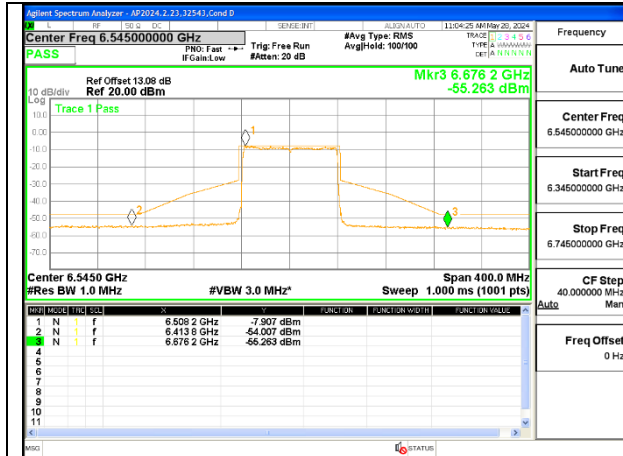

STRADDLE CHANNEL ANT 6 6545

STRADDLE CHANNEL ANT 5 6545

MID CHANNEL ANT 6 6705

MID CHANNEL ANT 5 6705

STRADDLE CHANNEL ANT 6 6865

STRADDLE CHANNEL ANT 5 6865

2TX Antenna 6 + Antenna 5 OFDMA MODE (FCC + IC) – SU Mode