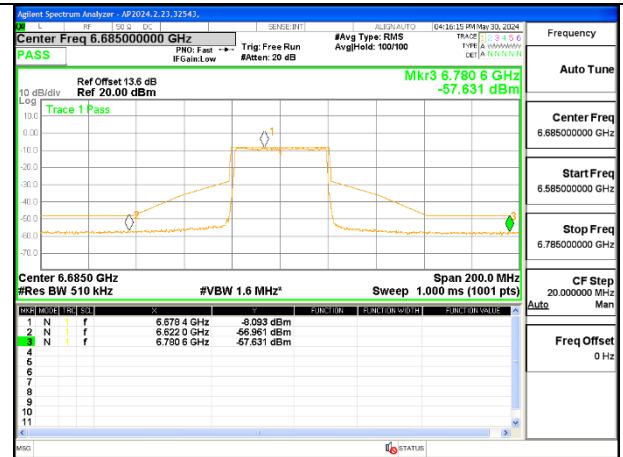

2TX Antenna 6 + Antenna 5 SDM MODE (FCC + IC) – SU Mode

LOW CHANNEL ANT 6 6565

LOW CHANNEL ANT 5 6565

MID CHANNEL ANT 6 6685

MID CHANNEL ANT 5 6685

HIGH CHANNEL ANT 6 6845

HIGH CHANNEL ANT 5 6845

9.6.11. 802.11be EHT80 MODE IN THE UNII-7 BAND

1TX Antenna 6 MODE (FCC+IC) MOBILE – 52-Tones, RU Index 37

STRADDLE CHANNEL 6545

MID CHANNEL 6705

STRADDLE CHANNEL 6865

1TX Antenna 6 MODE (FCC-IC) MOBILE – 52-Tones, RU Index 45

1TX Antenna 6 MODE (FCC-IC) MOBILE – 52-Tones, RU Index 52