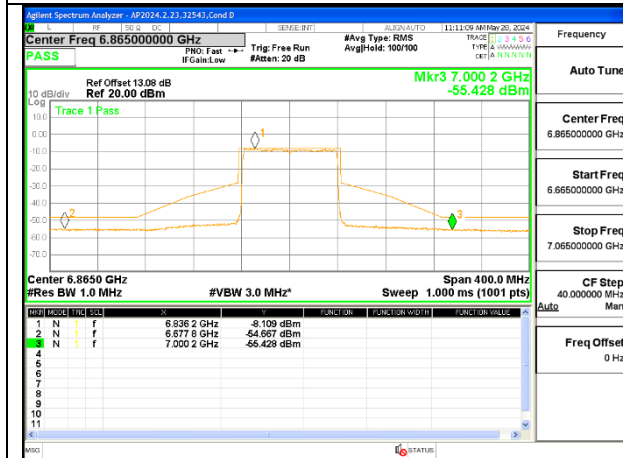

STRADDLE CHANNEL ANT 6 6545

STRADDLE CHANNEL ANT 5 6545

MID CHANNEL ANT 6 6705

MID CHANNEL ANT 5 6705

STRADDLE CHANNEL ANT 6 6865

STRADDLE CHANNEL ANT 5 6865

2TX Antenna 6 + Antenna 5 SDM MODE (FCC + IC) – 52-Tones, RU Index 37