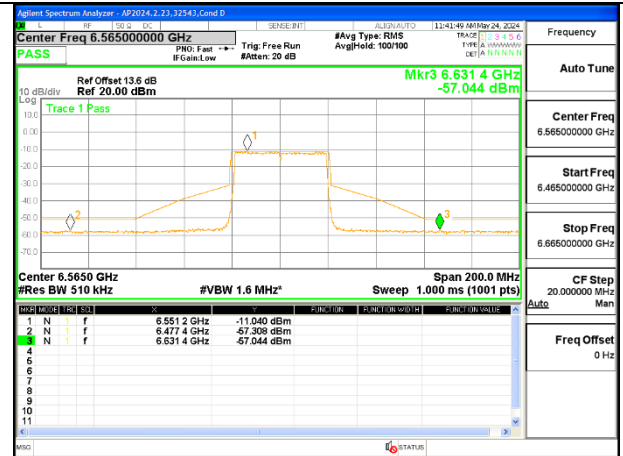

2TX Antenna 6 + Antenna 5 OFDMA MODE (FCC + IC) – SU MODE

LOW CHANNEL ANT 6 6565

LOW CHANNEL ANT 5 6565

MID CHANNEL ANT 6 6685

MID CHANNEL ANT 5 6685

HIGH CHANNEL ANT 6 6845

HIGH CHANNEL ANT 5 6845

2TX Antenna 6 + Antenna 5 SDM MODE (FCC + IC) – MRU106+26-Tones, RU Index 82