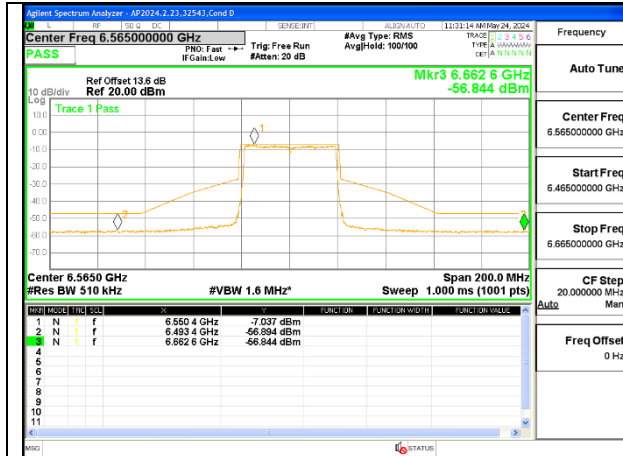

1TX Antenna 5 MODE (FCC+IC) MOBILE – SU MODE

LOW CHANNEL 6565