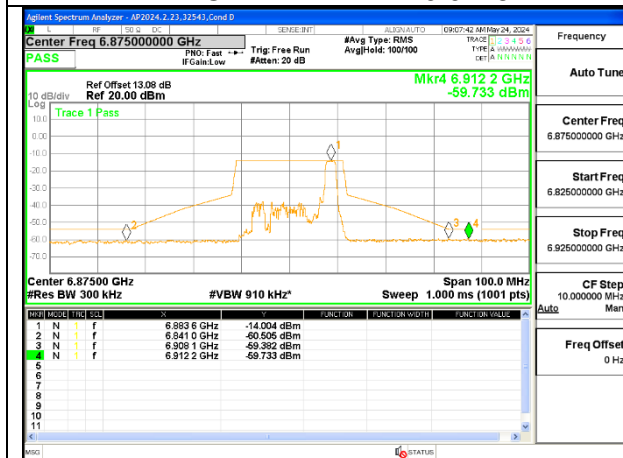

STRADDLE CHANNEL ANT 6 6875