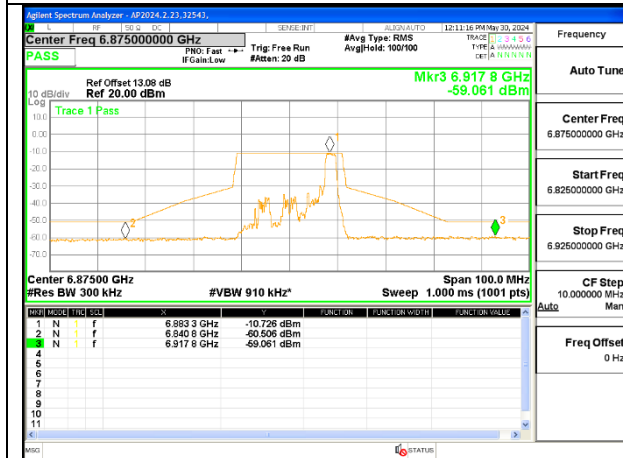

LOW CHANNEL ANT 6 6535

LOW CHANNEL ANT 5 6535

MID CHANNEL ANT 6 6715

MID CHANNEL ANT 5 6715

STRADDLE CHANNEL ANT 6 6875

STRADDLE CHANNEL ANT 5 6875

2TX Antenna 6 + Antenna 5 SDM MODE (FCC + IC) – SU Mode

LOW CHANNEL ANT 6 6535