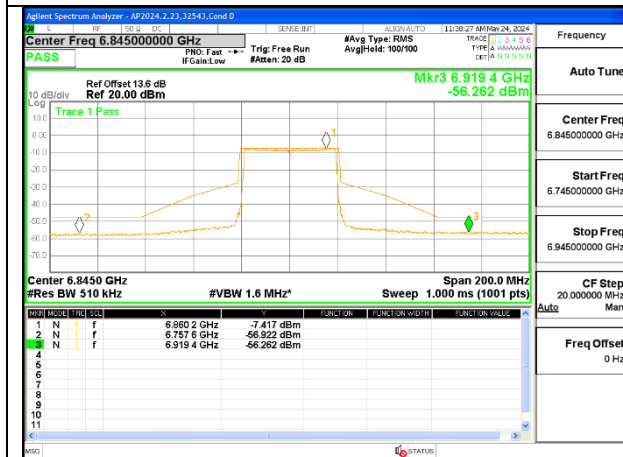

1TX Antenna 5 MODE (FCC-IC) MOBILE – MRU106+26-Tones, RU Index 85

1TX Antenna 5 MODE (FCC+IC) MOBILE – SU MODE

LOW CHANNEL 6565

MID CHANNEL 6685

HIGH CHANNEL 6845

2TX Antenna 6 + Antenna 5 OFDMA MODE (FCC + IC) – MRU106+26-Tones, RU Index 82