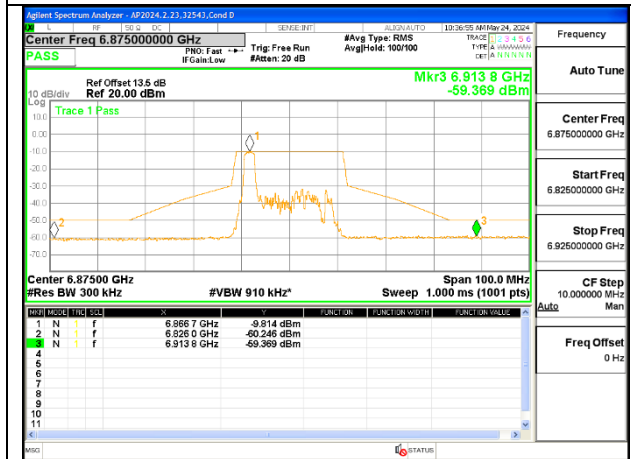

1TX Antenna 6 MODE (FCC+IC) MOBILE – SU Mode

LOW CHANNEL 6535

MID CHANNEL 6715

STRADDLE CHANNEL 6875

1TX Antenna 5 MODE (FCC+IC) MOBILE – 26-Tones, RU Index 0

LOW CHANNEL 6535

MID CHANNEL 6715

STRADDLE CHANNEL 6875

1TX Antenna 5 MODE (FCC-IC) MOBILE – 26-Tones, RU Index 4

1TX Antenna 5 MODE (FCC-IC) MOBILE – 26-Tones, RU Index 8

1TX Antenna 5 MODE (FCC+IC) MOBILE – SU Mode

LOW CHANNEL 6535

MID CHANNEL 6715

STRADDLE CHANNEL 6875