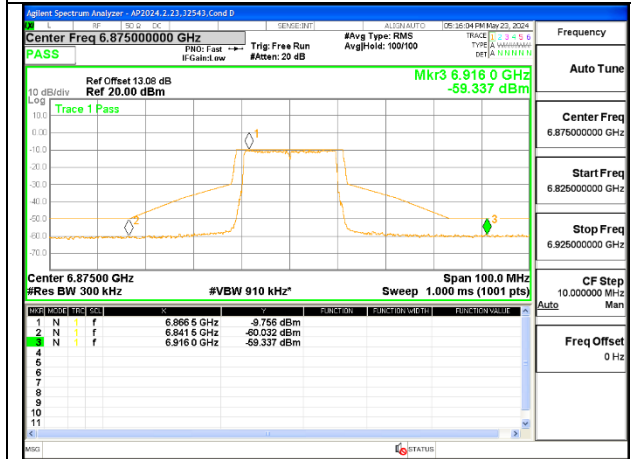

1TX Antenna 6 MODE (FCC+IC) MOBILE – SU Mode

LOW CHANNEL 6535

MID CHANNEL 6715

STRADDLE CHANNEL 6875

1TX Antenna 5 MODE (FCC+IC) MOBILE – 26-Tones, RU Index 0

LOW CHANNEL 6535

MID CHANNEL 6715

STRADDLE CHANNEL 6875

1TX Antenna 5 MODE (FCC-IC) MOBILE – 26-Tones, RU Index 4

1TX Antenna 5 MODE (FCC-IC) MOBILE – 26-Tones, RU Index 8

1TX Antenna 5 MODE (FCC+IC) MOBILE – SU Mode

LOW CHANNEL 6535

MID CHANNEL 6715

STRADDLE CHANNEL 6875