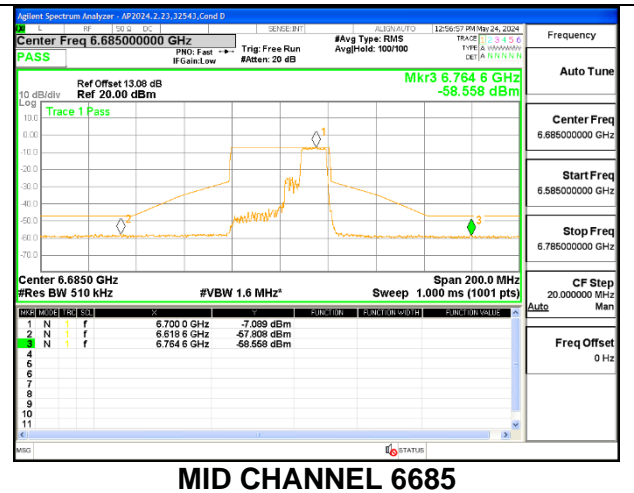

LOW CHANNEL 6565

MID CHANNEL 6685

HIGH CHANNEL 6845

1TX Antenna 6 MODE (FCC-IC) MOBILE – MRU106+26-Tones, RU Index 84

1TX Antenna 6 MODE (FCC-IC) MOBILE – MRU106+26-Tones, RU Index 85

1TX Antenna 6 MODE (FCC+IC) MOBILE – SU MODE