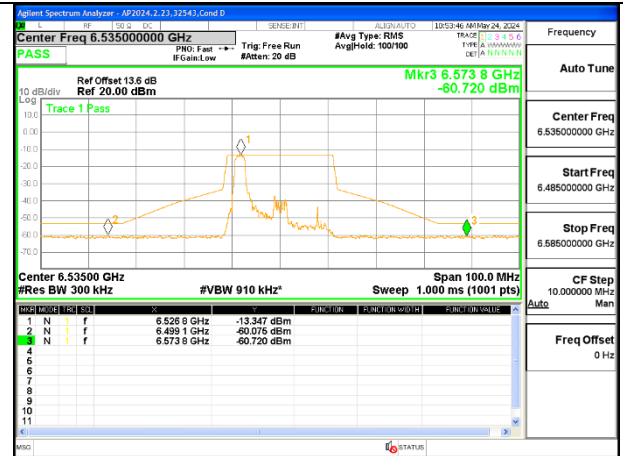

1TX Antenna 5 MODE (FCC-IC) MOBILE – 26-Tones, RU Index 4

1TX Antenna 5 MODE (FCC-IC) MOBILE – 26-Tones, RU Index 8

1TX Antenna 5 MODE (FCC+IC) MOBILE – SU Mode

LOW CHANNEL 6535

MID CHANNEL 6715

STRADDLE CHANNEL 6875

2TX Antenna 6 + Antenna 5 OFDMA MODE (FCC + IC) – 26-Tones, RU Index 0

LOW CHANNEL ANT 6 6535

LOW CHANNEL ANT 5 6535

MID CHANNEL ANT 6 6715

MID CHANNEL ANT 5 6715

STRADDLE CHANNEL ANT 6 6875

STRADDLE CHANNEL ANT 5 6875