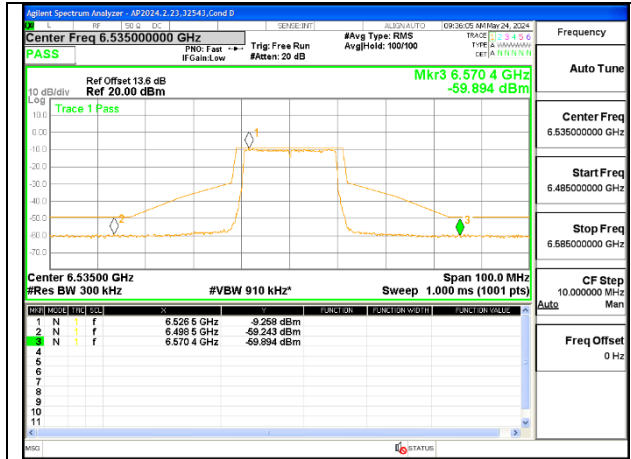

1TX Antenna 6 MODE (FCC+IC) MOBILE – SU Mode

LOW CHANNEL 6535

MID CHANNEL 6715

STRADDLE CHANNEL 6875

1TX Antenna 5 MODE (FCC+IC) MOBILE – 26-Tones, RU Index 0

LOW CHANNEL 6535

MID CHANNEL 6715

STRADDLE CHANNEL 6875

1TX Antenna 5 MODE (FCC-IC) MOBILE – 26-Tones, RU Index 4

1TX Antenna 5 MODE (FCC-IC) MOBILE – 26-Tones, RU Index 8

1TX Antenna 5 MODE (FCC+IC) MOBILE – SU Mode

LOW CHANNEL 6535

MID CHANNEL 6715

STRADDLE CHANNEL 6875