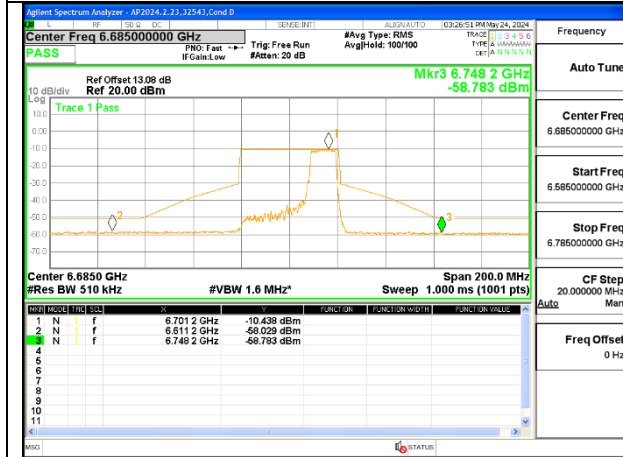

MID CHANNEL ANT 6 6685

MID CHANNEL ANT 5 6685

2TX Antenna 6 + Antenna 5 OFDMA MODE (FCC + IC) – MRU106+26-Tones, RU Index 85

LOW CHANNEL ANT 6 6565

LOW CHANNEL ANT 5 6565

MID CHANNEL ANT 6 6685

MID CHANNEL ANT 5 6685