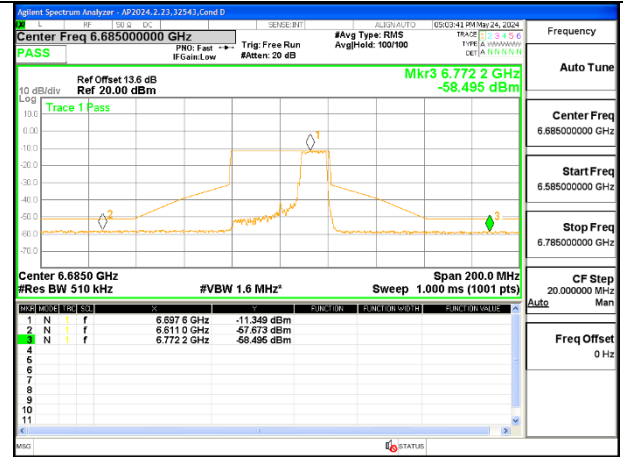

MID CHANNEL ANT 6 6685

MID CHANNEL ANT 5 6685

2TX Antenna 6 + Antenna 5 OFDMA MODE (FCC + IC) – MRU106+26-Tones, RU Index 85

LOW CHANNEL ANT 6 6565

LOW CHANNEL ANT 5 6565

MID CHANNEL ANT 6 6685

MID CHANNEL ANT 5 6685