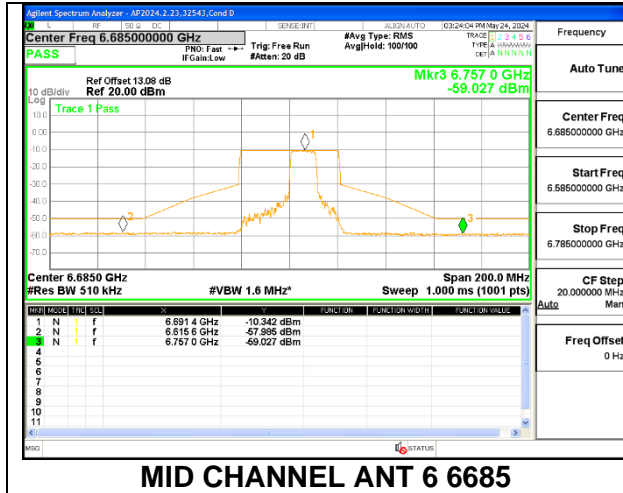

LOW CHANNEL ANT 6 6565

LOW CHANNEL ANT 5 6565

MID CHANNEL ANT 6 6685

MID CHANNEL ANT 5 6685

HIGH CHANNEL ANT 6 6845

HIGH CHANNEL ANT 5 6845

2TX Antenna 6 + Antenna 5 OFDMA MODE (FCC + IC) – MRU106+26-Tones, RU Index 84