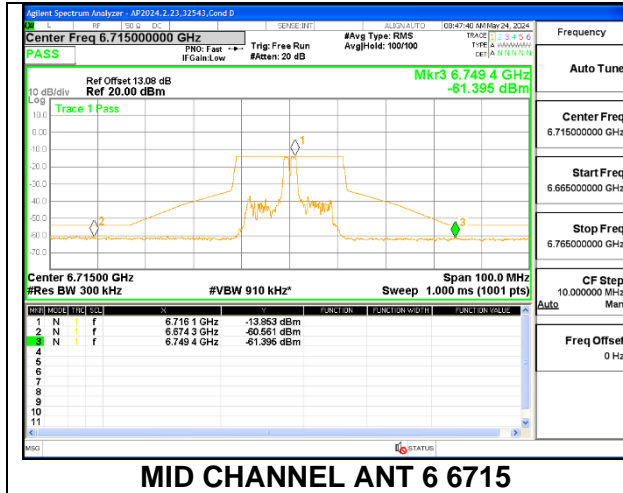

2TX Antenna 6 + Antenna 5 OFDMA MODE (FCC + IC) – 26-Tones, RU Index 0

LOW CHANNEL ANT 6 6535

LOW CHANNEL ANT 5 6535

MID CHANNEL ANT 6 6715

MID CHANNEL ANT 5 6715

STRADDLE CHANNEL ANT 6 6875

STRADDLE CHANNEL ANT 5 6875

2TX Antenna 6 + Antenna 5 OFDMA MODE (FCC + IC) – 26-Tones, RU Index 4

2TX Antenna 6 + Antenna 5 OFDMA MODE (FCC + IC) – 26-Tones, RU Index 8

LOW CHANNEL ANT 6 6535

LOW CHANNEL ANT 5 6535

MID CHANNEL ANT 6 6715