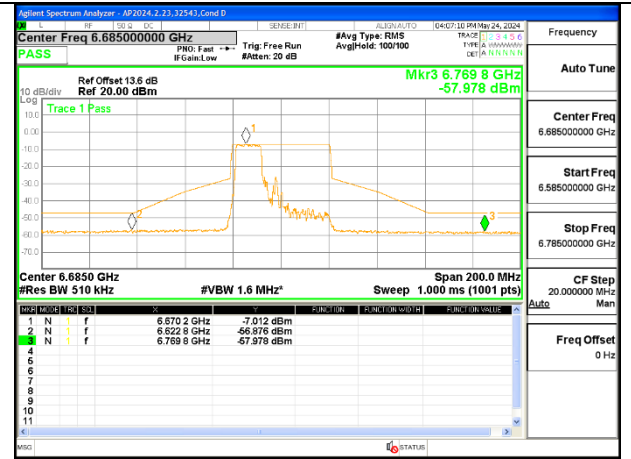

LOW CHANNEL 6565

MID CHANNEL 6685

HIGH CHANNEL 6845

1TX Antenna 5 MODE (FCC+IC) MOBILE – MRU106+26-Tones, RU Index 82

LOW CHANNEL 6565

MID CHANNEL 6685

HIGH CHANNEL 6845

1TX Antenna 5 MODE (FCC-IC) MOBILE – MRU106+26-Tones, RU Index 84