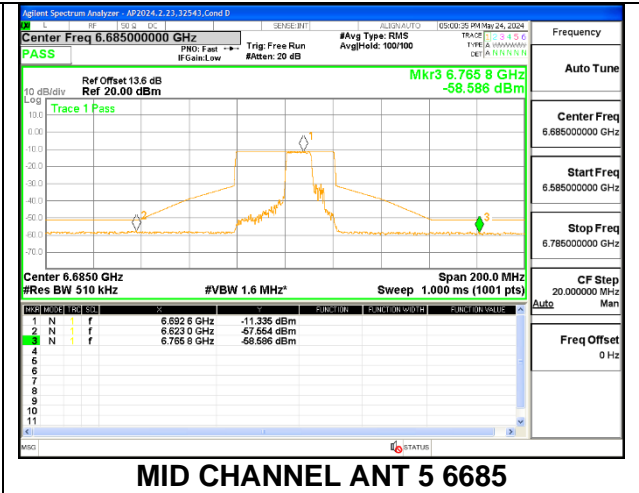

MID CHANNEL ANT 5 6685