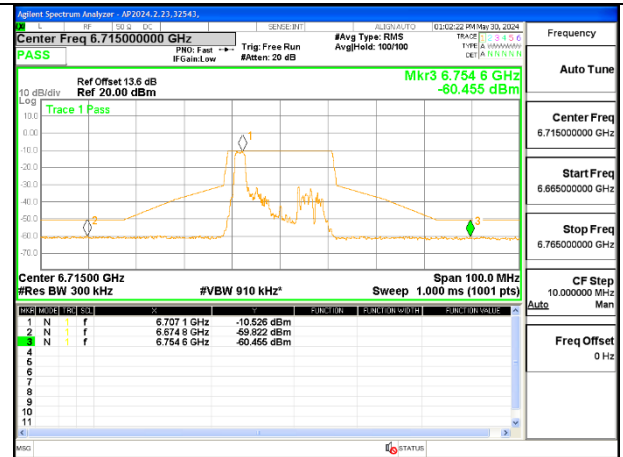

STRADDLE CHANNEL ANT 6 6875

STRADDLE CHANNEL ANT 5 6875

2TX Antenna 6 + Antenna 5 SDM MODE (FCC + IC) – 26-Tones, RU Index 0

LOW CHANNEL ANT 6 6535

LOW CHANNEL ANT 5 6535

MID CHANNEL ANT 6 6715

MID CHANNEL ANT 5 6715