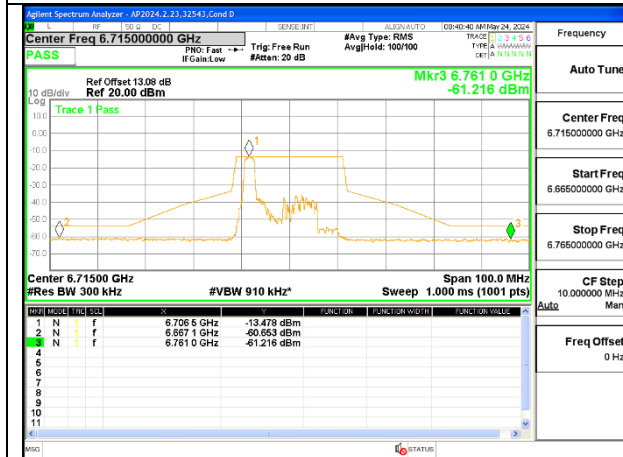

1TX Antenna 5 MODE (FCC-IC) MOBILE – 26-Tones, RU Index 4

1TX Antenna 5 MODE (FCC-IC) MOBILE – 26-Tones, RU Index 8

1TX Antenna 5 MODE (FCC+IC) MOBILE – SU Mode

LOW CHANNEL 6535

MID CHANNEL 6715

STRADDLE CHANNEL 6875

2TX Antenna 6 + Antenna 5 OFDMA MODE (FCC + IC) – 26-Tones, RU Index 0

LOW CHANNEL ANT 6 6535

LOW CHANNEL ANT 5 6535

MID CHANNEL ANT 6 6715

MID CHANNEL ANT 5 6715

STRADDLE CHANNEL ANT 6 6875

STRADDLE CHANNEL ANT 5 6875