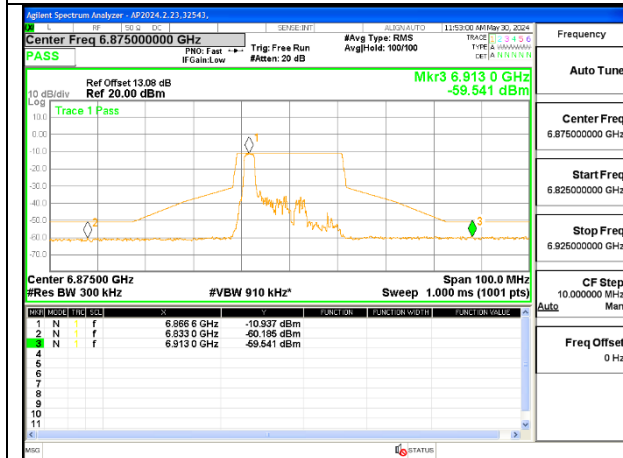

STRADDLE CHANNEL ANT 6 6875

STRADDLE CHANNEL ANT 5 6875

2TX Antenna 6 + Antenna 5 SDM MODE (FCC + IC) – 26-Tones, RU Index 0

LOW CHANNEL ANT 6 6535

LOW CHANNEL ANT 5 6535

MID CHANNEL ANT 6 6715

MID CHANNEL ANT 5 6715