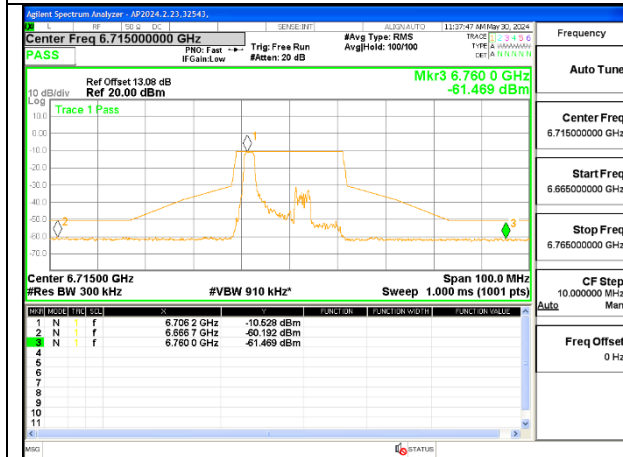

STRADDLE CHANNEL ANT 6 6875

STRADDLE CHANNEL ANT 5 6875

2TX Antenna 6 + Antenna 5 SDM MODE (FCC + IC) – 26-Tones, RU Index 0

LOW CHANNEL ANT 6 6535

LOW CHANNEL ANT 5 6535

MID CHANNEL ANT 6 6715

MID CHANNEL ANT 5 6715