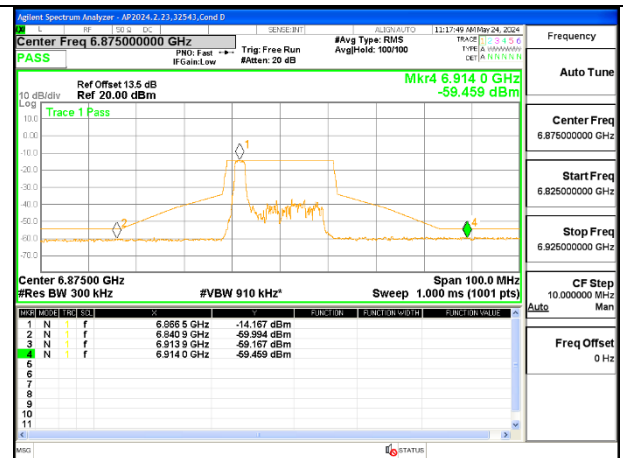

2TX Antenna 6 + Antenna 5 OFDMA MODE (FCC + IC) – 26-Tones, RU Index 0

LOW CHANNEL ANT 6 6535

LOW CHANNEL ANT 5 6535

MID CHANNEL ANT 6 6715

MID CHANNEL ANT 5 6715

STRADDLE CHANNEL ANT 6 6875

STRADDLE CHANNEL ANT 5 6875

2TX Antenna 6 + Antenna 5 OFDMA MODE (FCC + IC) – 26-Tones, RU Index 4

2TX Antenna 6 + Antenna 5 OFDMA MODE (FCC + IC) – 26-Tones, RU Index 8

LOW CHANNEL ANT 6 6535

LOW CHANNEL ANT 5 6535

MID CHANNEL ANT 6 6715