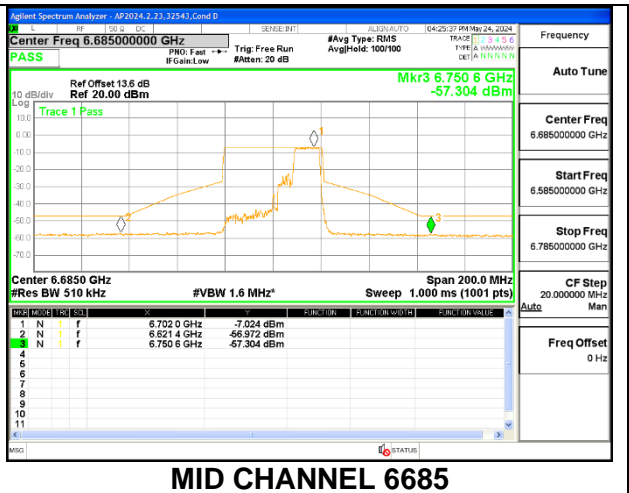

1TX Antenna 5 MODE (FCC-IC) MOBILE – MRU106+26-Tones, RU Index 85