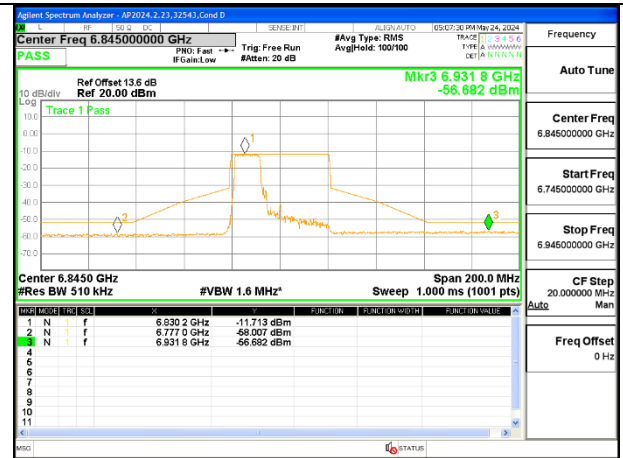

LOW CHANNEL ANT 6 6565

LOW CHANNEL ANT 5 6565

MID CHANNEL ANT 6 6685

MID CHANNEL ANT 5 6685

HIGH CHANNEL ANT 6 6845

HIGH CHANNEL ANT 5 6845

2TX Antenna 6 + Antenna 5 OFDMA MODE (FCC + IC) – MRU106+26-Tones, RU Index 84