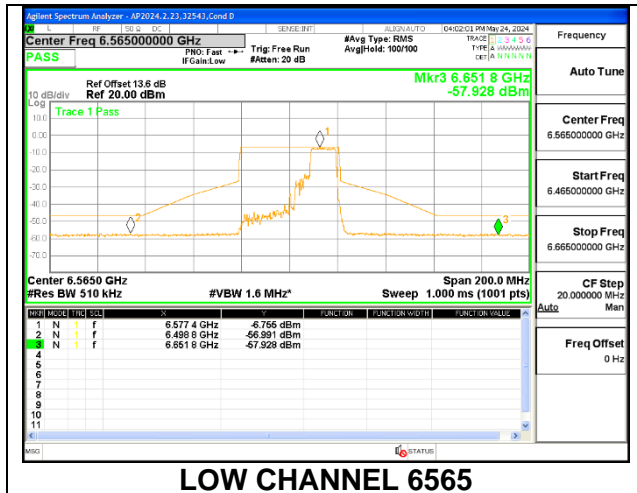

1TX Antenna 5 MODE (FCC-IC) MOBILE – MRU106+26-Tones, RU Index 85