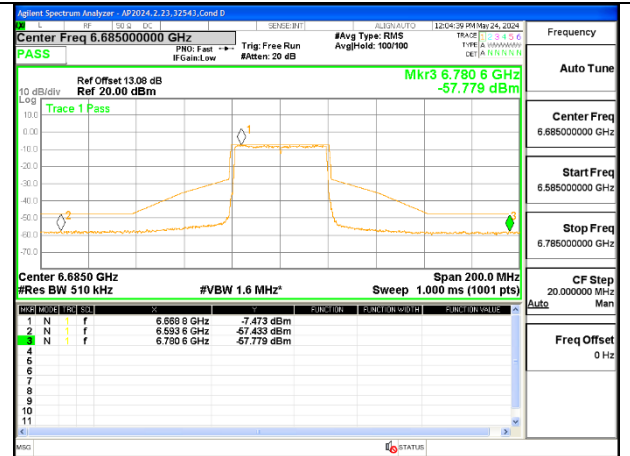

MID CHANNEL 6685