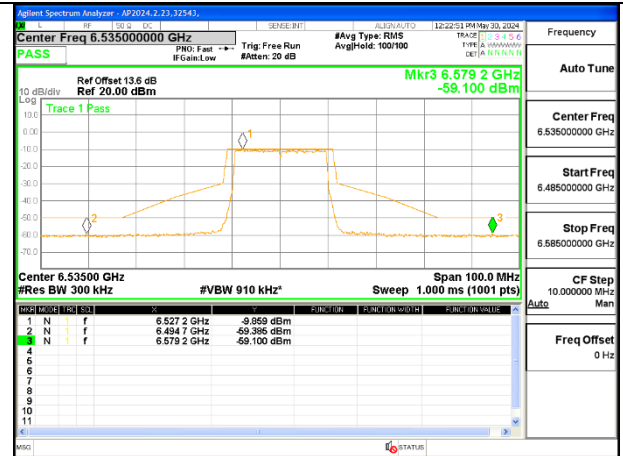

LOW CHANNEL ANT 6 6535

LOW CHANNEL ANT 5 6535

MID CHANNEL ANT 6 6715

MID CHANNEL ANT 5 6715

STRADDLE CHANNEL ANT 6 6875

STRADDLE CHANNEL ANT 5 6875

2TX Antenna 6 + Antenna 5 SDM MODE (FCC + IC) – SU Mode

LOW CHANNEL ANT 6 6535