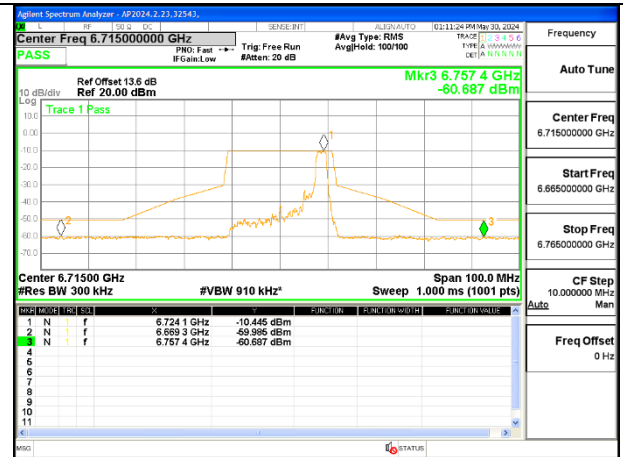

MID CHANNEL ANT 5 6715