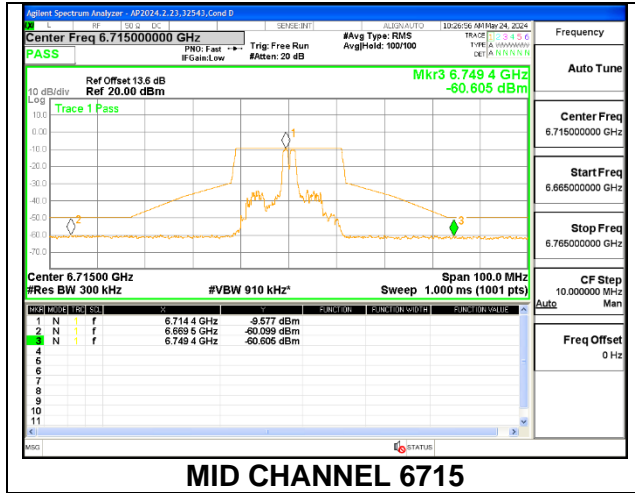

1TX Antenna 6 MODE (FCC+IC) MOBILE – SU Mode

LOW CHANNEL 6535

MID CHANNEL 6715

STRADDLE CHANNEL 6875

1TX Antenna 5 MODE (FCC+IC) MOBILE – 26-Tones, RU Index 0

LOW CHANNEL 6535

MID CHANNEL 6715

STRADDLE CHANNEL 6875

1TX Antenna 5 MODE (FCC-IC) MOBILE – 26-Tones, RU Index 4

1TX Antenna 5 MODE (FCC-IC) MOBILE – 26-Tones, RU Index 8

1TX Antenna 5 MODE (FCC+IC) MOBILE – SU Mode

LOW CHANNEL 6535

MID CHANNEL 6715

STRADDLE CHANNEL 6875