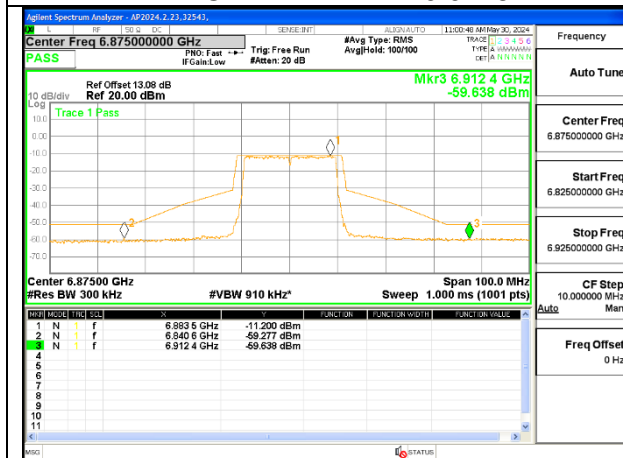

STRADDLE CHANNEL ANT 6 6875