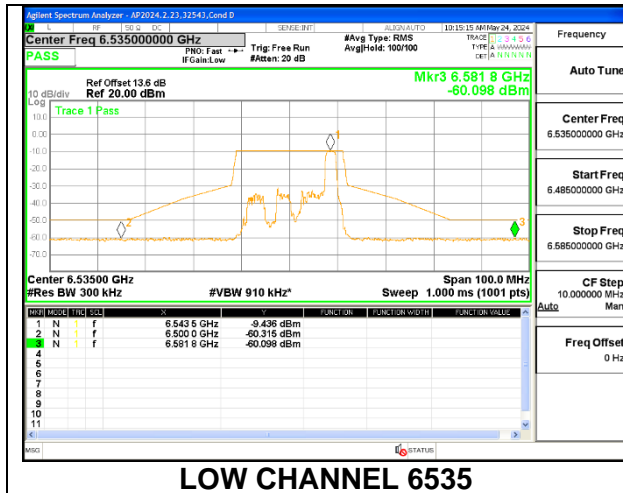

1TX Antenna 5 MODE (FCC-IC) MOBILE – 26-Tones, RU Index 8