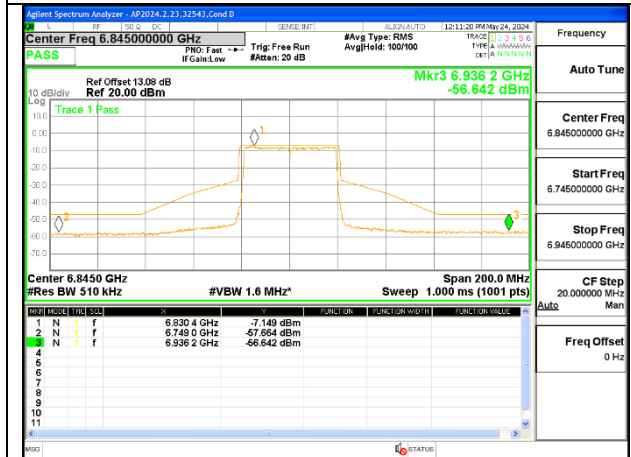

HIGH CHANNEL 6845