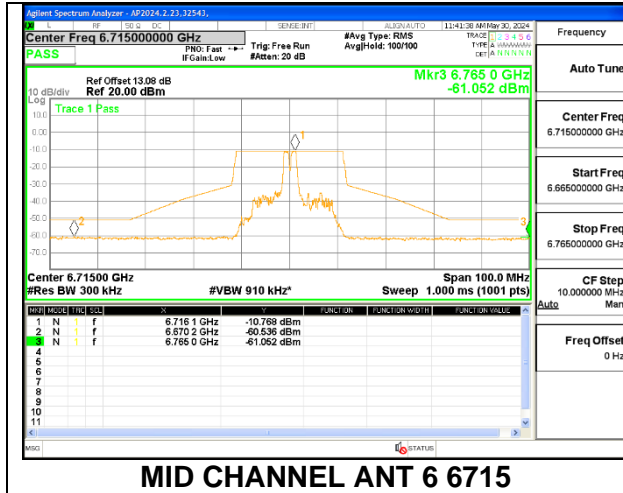

2TX Antenna 6 + Antenna 5 SDM MODE (FCC + IC) – 26-Tones, RU Index 4

MID CHANNEL ANT 6 6715