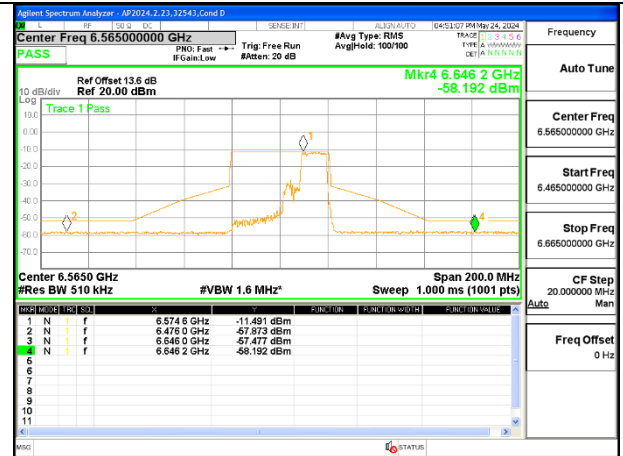

MID CHANNEL ANT 6 6685

MID CHANNEL ANT 5 6685

2TX Antenna 6 + Antenna 5 OFDMA MODE (FCC + IC) – MRU106+26-Tones, RU Index 85

LOW CHANNEL ANT 6 6565

LOW CHANNEL ANT 5 6565

MID CHANNEL ANT 6 6685

MID CHANNEL ANT 5 6685