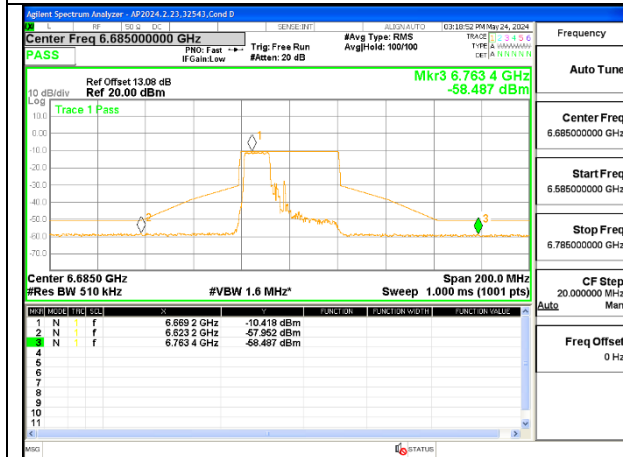

1TX Antenna 5 MODE (FCC-IC) MOBILE – MRU106+26-Tones, RU Index 85

1TX Antenna 5 MODE (FCC+IC) MOBILE – SU MODE

LOW CHANNEL 6565

MID CHANNEL 6685

HIGH CHANNEL 6845

2TX Antenna 6 + Antenna 5 OFDMA MODE (FCC + IC) – MRU106+26-Tones, RU Index 82

LOW CHANNEL ANT 6 6565

LOW CHANNEL ANT 5 6565

MID CHANNEL ANT 6 6685

MID CHANNEL ANT 5 6685

HIGH CHANNEL ANT 6 6845

HIGH CHANNEL ANT 5 6845

2TX Antenna 6 + Antenna 5 OFDMA MODE (FCC + IC) – MRU106+26-Tones, RU Index 84