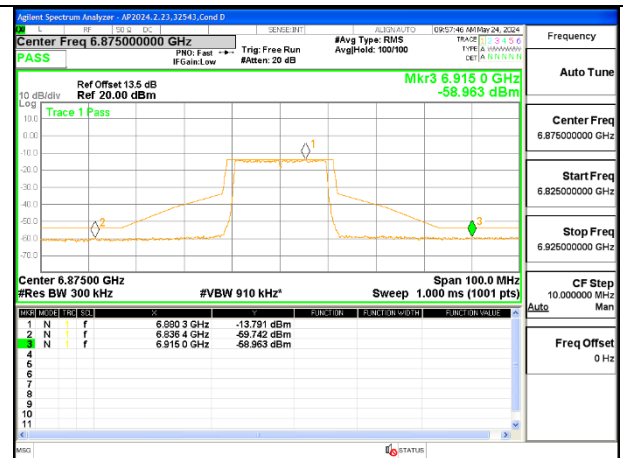

STRADDLE CHANNEL ANT 5 6875