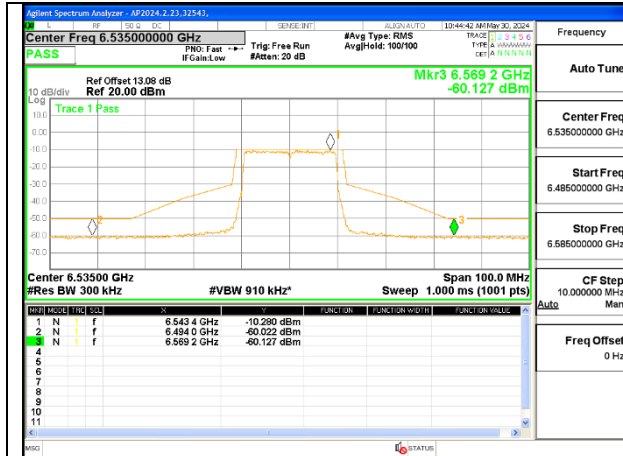

LOW CHANNEL ANT 6 6535

LOW CHANNEL ANT 5 6535

MID CHANNEL ANT 6 6715

MID CHANNEL ANT 5 6715

STRADDLE CHANNEL ANT 6 6875

STRADDLE CHANNEL ANT 5 6875

2TX Antenna 6 + Antenna 5 SDM MODE (FCC + IC) – SU Mode

LOW CHANNEL ANT 6 6535