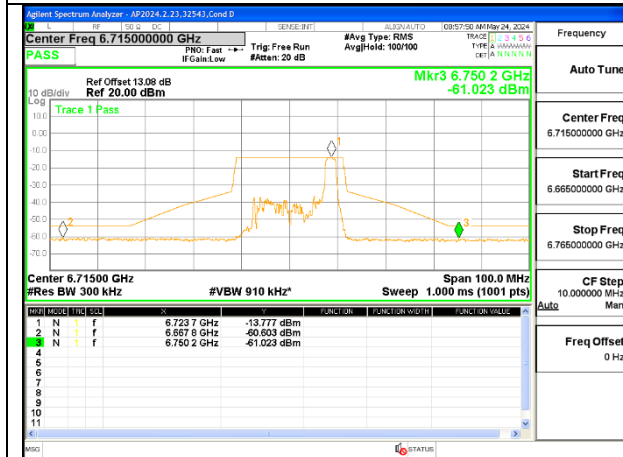

2TX Antenna 6 + Antenna 5 OFDMA MODE (FCC + IC) – 26-Tones, RU Index 4

2TX Antenna 6 + Antenna 5 OFDMA MODE (FCC + IC) – 26-Tones, RU Index 8

LOW CHANNEL ANT 6 6535

LOW CHANNEL ANT 5 6535

MID CHANNEL ANT 6 6715