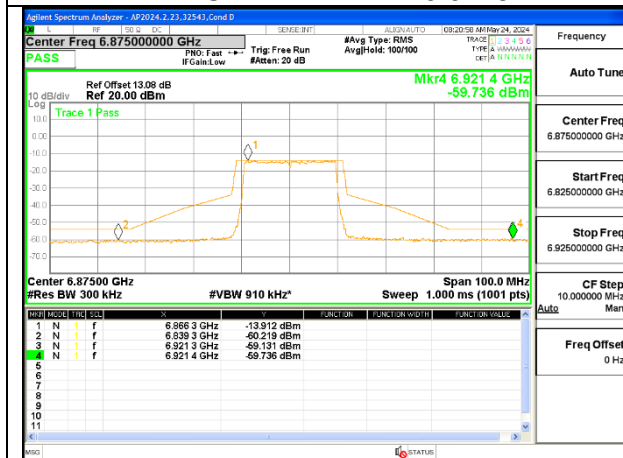

MID CHANNEL ANT 5 6715

STRADDLE CHANNEL ANT 6 6875

STRADDLE CHANNEL ANT 5 6875

2TX Antenna 6 + Antenna 5 OFDMA MODE (FCC + IC) – SU MODE

LOW CHANNEL ANT 6 6535

LOW CHANNEL ANT 5 6535

MID CHANNEL ANT 6 6715

MID CHANNEL ANT 5 6715