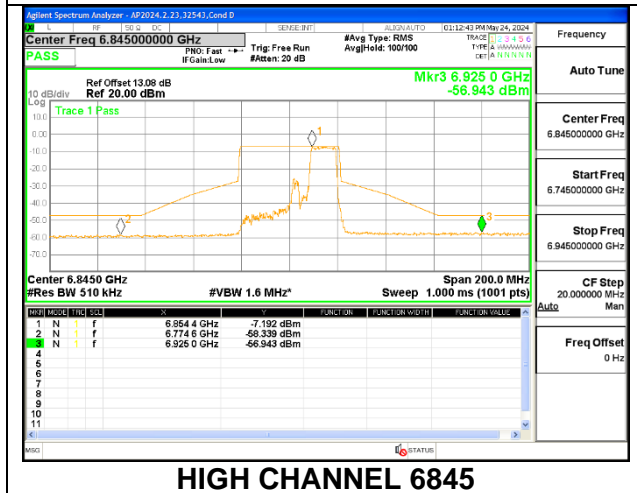

LOW CHANNEL 6565

MID CHANNEL 6685

HIGH CHANNEL 6845

1TX Antenna 6 MODE (FCC-IC) MOBILE – MRU106+26-Tones, RU Index 84

1TX Antenna 6 MODE (FCC-IC) MOBILE – MRU106+26-Tones, RU Index 85

1TX Antenna 6 MODE (FCC+IC) MOBILE – SU MODE