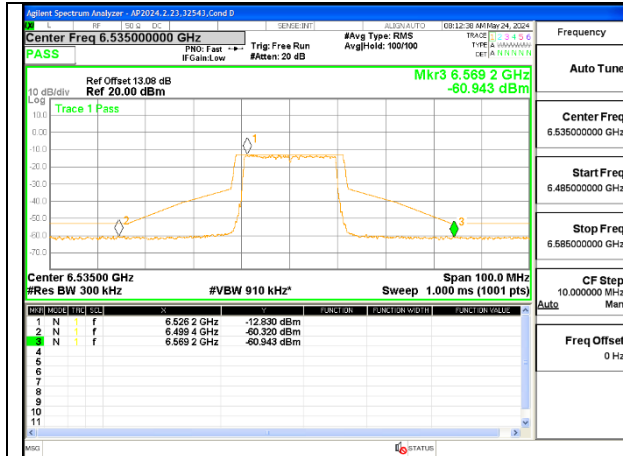

MID CHANNEL ANT 5 6715

STRADDLE CHANNEL ANT 6 6875

STRADDLE CHANNEL ANT 5 6875

2TX Antenna 6 + Antenna 5 OFDMA MODE (FCC + IC) – SU MODE

LOW CHANNEL ANT 6 6535

LOW CHANNEL ANT 5 6535

MID CHANNEL ANT 6 6715

MID CHANNEL ANT 5 6715