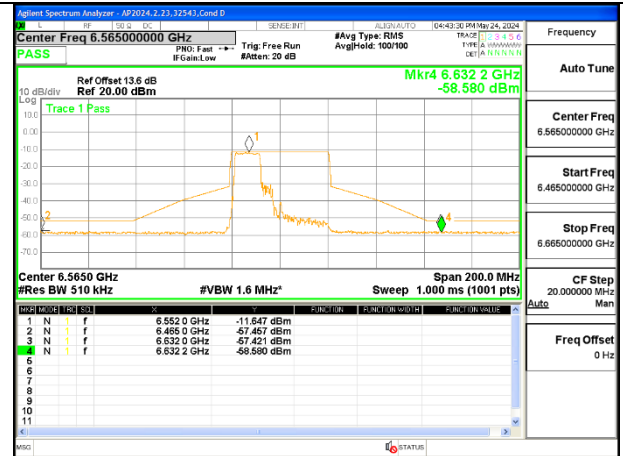

LOW CHANNEL ANT 5 6565