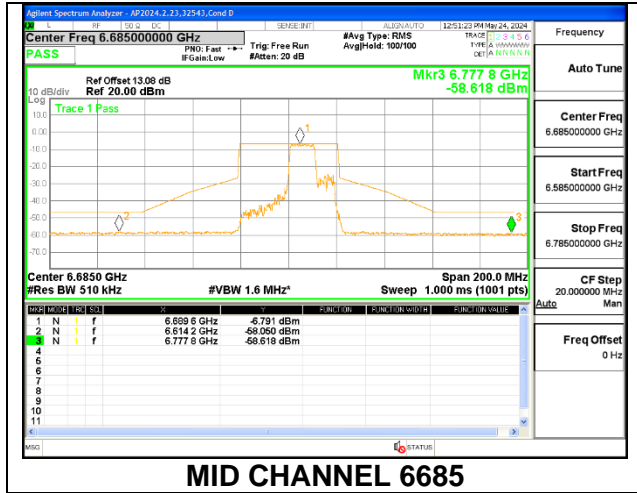

LOW CHANNEL 6565

MID CHANNEL 6685

HIGH CHANNEL 6845

1TX Antenna 6 MODE (FCC-IC) MOBILE – MRU106+26-Tones, RU Index 84

1TX Antenna 6 MODE (FCC-IC) MOBILE – MRU106+26-Tones, RU Index 85

1TX Antenna 6 MODE (FCC+IC) MOBILE – SU MODE