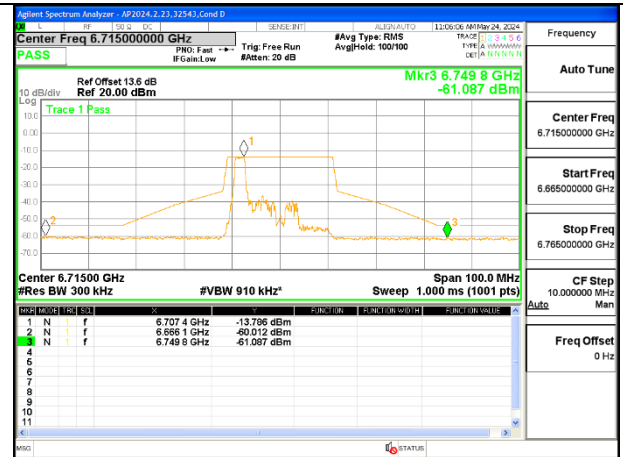

2TX Antenna 6 + Antenna 5 OFDMA MODE (FCC + IC) – 26-Tones, RU Index 0

LOW CHANNEL ANT 6 6535

LOW CHANNEL ANT 5 6535

MID CHANNEL ANT 6 6715

MID CHANNEL ANT 5 6715

STRADDLE CHANNEL ANT 6 6875

STRADDLE CHANNEL ANT 5 6875

2TX Antenna 6 + Antenna 5 OFDMA MODE (FCC + IC) – 26-Tones, RU Index 4

2TX Antenna 6 + Antenna 5 OFDMA MODE (FCC + IC) – 26-Tones, RU Index 8

LOW CHANNEL ANT 6 6535

LOW CHANNEL ANT 5 6535

MID CHANNEL ANT 6 6715