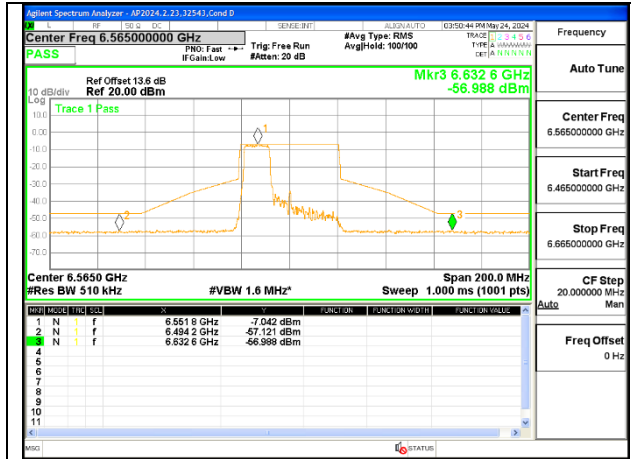

LOW CHANNEL 6565

MID CHANNEL 6685

HIGH CHANNEL 6845

1TX Antenna 5 MODE (FCC+IC) MOBILE – MRU106+26-Tones, RU Index 82

LOW CHANNEL 6565

MID CHANNEL 6685

HIGH CHANNEL 6845

1TX Antenna 5 MODE (FCC-IC) MOBILE – MRU106+26-Tones, RU Index 84