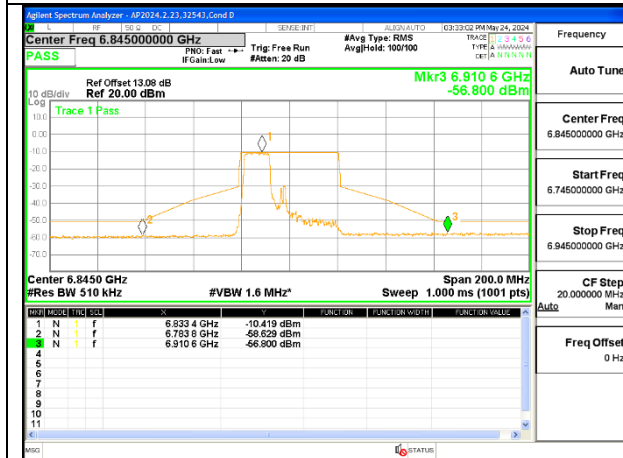

LOW CHANNEL ANT 6 6565

LOW CHANNEL ANT 5 6565

MID CHANNEL ANT 6 6685

MID CHANNEL ANT 5 6685

HIGH CHANNEL ANT 6 6845

HIGH CHANNEL ANT 5 6845

2TX Antenna 6 + Antenna 5 OFDMA MODE (FCC + IC) – MRU106+26-Tones, RU Index 84