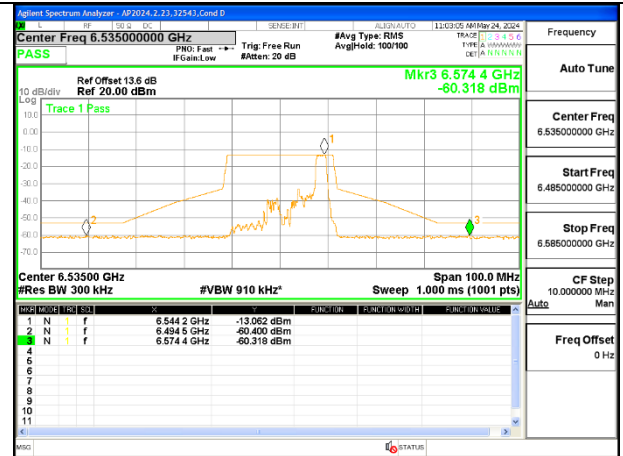

2TX Antenna 6 + Antenna 5 OFDMA MODE (FCC + IC) – 26-Tones, RU Index 0

LOW CHANNEL ANT 6 6535

LOW CHANNEL ANT 5 6535

MID CHANNEL ANT 6 6715

MID CHANNEL ANT 5 6715

STRADDLE CHANNEL ANT 6 6875

STRADDLE CHANNEL ANT 5 6875

2TX Antenna 6 + Antenna 5 OFDMA MODE (FCC + IC) – 26-Tones, RU Index 4

2TX Antenna 6 + Antenna 5 OFDMA MODE (FCC + IC) – 26-Tones, RU Index 8

LOW CHANNEL ANT 6 6535

LOW CHANNEL ANT 5 6535

MID CHANNEL ANT 6 6715