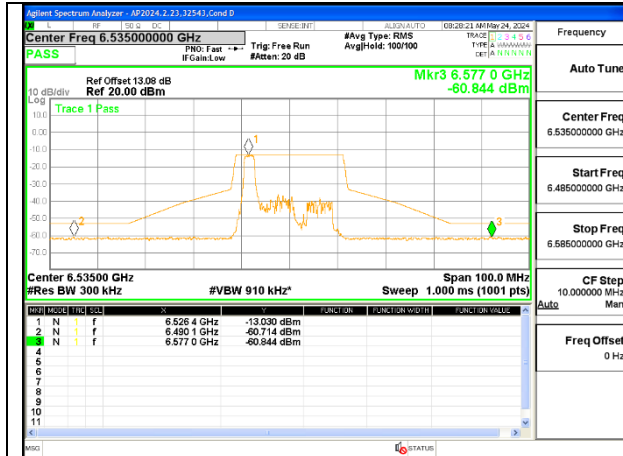

1TX Antenna 5 MODE (FCC-IC) MOBILE – 26-Tones, RU Index 4

1TX Antenna 5 MODE (FCC-IC) MOBILE – 26-Tones, RU Index 8

1TX Antenna 5 MODE (FCC+IC) MOBILE – SU Mode

LOW CHANNEL 6535

MID CHANNEL 6715

STRADDLE CHANNEL 6875

2TX Antenna 6 + Antenna 5 OFDMA MODE (FCC + IC) – 26-Tones, RU Index 0

LOW CHANNEL ANT 6 6535

LOW CHANNEL ANT 5 6535

MID CHANNEL ANT 6 6715

MID CHANNEL ANT 5 6715

STRADDLE CHANNEL ANT 6 6875

STRADDLE CHANNEL ANT 5 6875