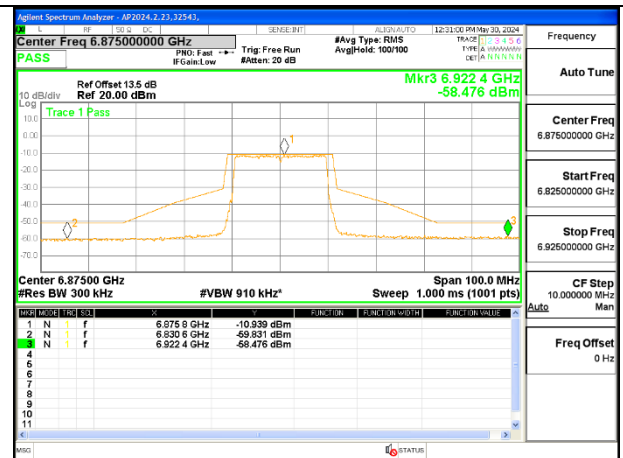

LOW CHANNEL ANT 5 6535

MID CHANNEL ANT 6 6715

MID CHANNEL ANT 5 6715

STRADDLE CHANNEL ANT 6 6875

STRADDLE CHANNEL ANT 5 6875

9.6.10. 802.11be EHT40 MODE IN THE UNII-7 BAND

1TX Antenna 6 MODE (FCC+IC) MOBILE – MRU106+26-Tones, RU Index 82