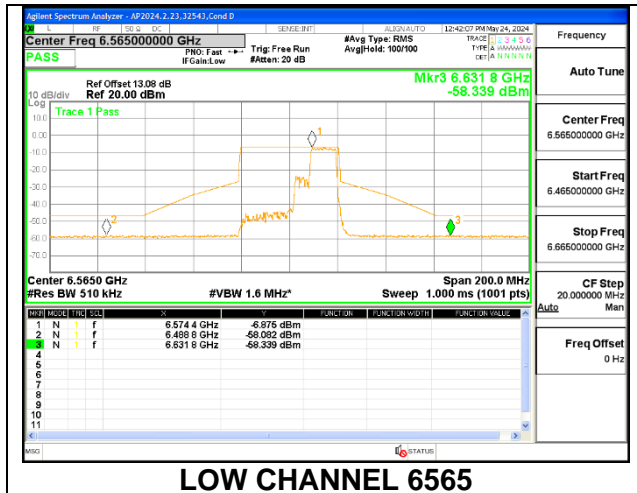

LOW CHANNEL 6565

MID CHANNEL 6685

HIGH CHANNEL 6845

1TX Antenna 6 MODE (FCC-IC) MOBILE – MRU106+26-Tones, RU Index 84

1TX Antenna 6 MODE (FCC-IC) MOBILE – MRU106+26-Tones, RU Index 85

1TX Antenna 6 MODE (FCC+IC) MOBILE – SU MODE