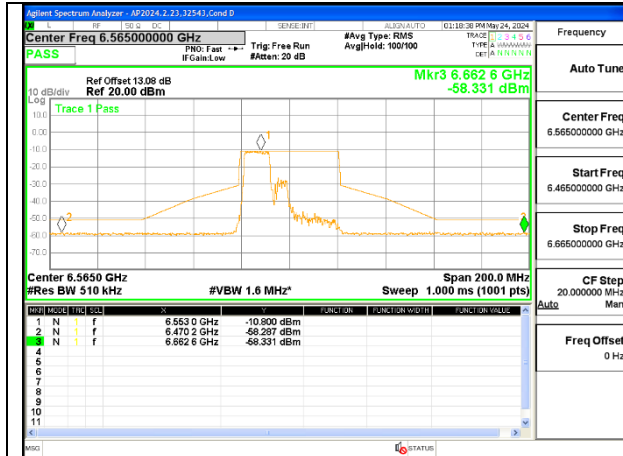

1TX Antenna 5 MODE (FCC-IC) MOBILE – MRU106+26-Tones, RU Index 85

1TX Antenna 5 MODE (FCC+IC) MOBILE – SU MODE

LOW CHANNEL 6565

MID CHANNEL 6685

HIGH CHANNEL 6845

2TX Antenna 6 + Antenna 5 OFDMA MODE (FCC + IC) – MRU106+26-Tones, RU Index 82