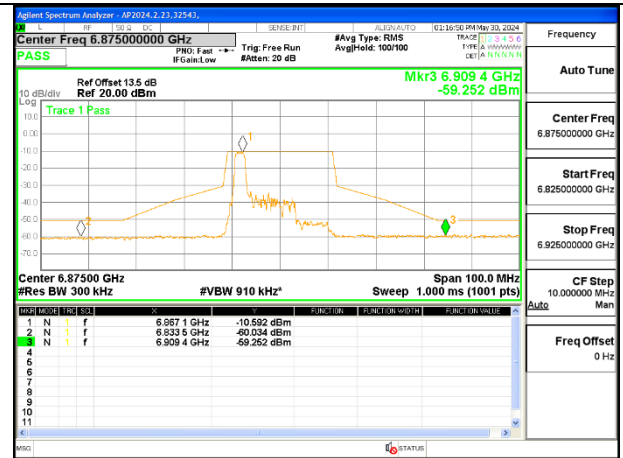

STRADDLE CHANNEL ANT 5 6875