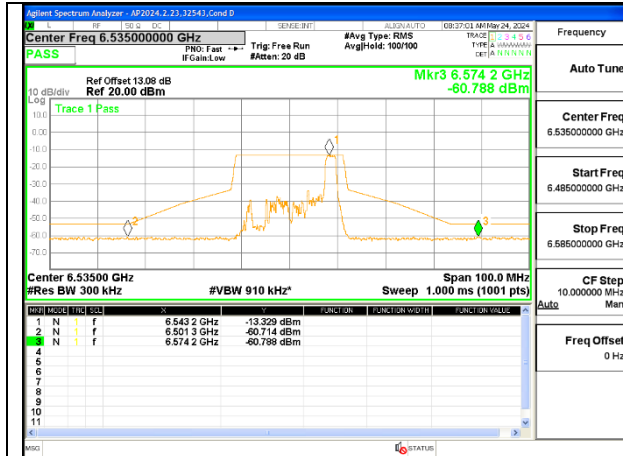

2TX Antenna 6 + Antenna 5 OFDMA MODE (FCC + IC) – 26-Tones, RU Index 0

LOW CHANNEL ANT 6 6535

LOW CHANNEL ANT 5 6535

MID CHANNEL ANT 6 6715

MID CHANNEL ANT 5 6715

STRADDLE CHANNEL ANT 6 6875

STRADDLE CHANNEL ANT 5 6875

2TX Antenna 6 + Antenna 5 OFDMA MODE (FCC + IC) – 26-Tones, RU Index 4

2TX Antenna 6 + Antenna 5 OFDMA MODE (FCC + IC) – 26-Tones, RU Index 8

LOW CHANNEL ANT 6 6535

LOW CHANNEL ANT 5 6535

MID CHANNEL ANT 6 6715