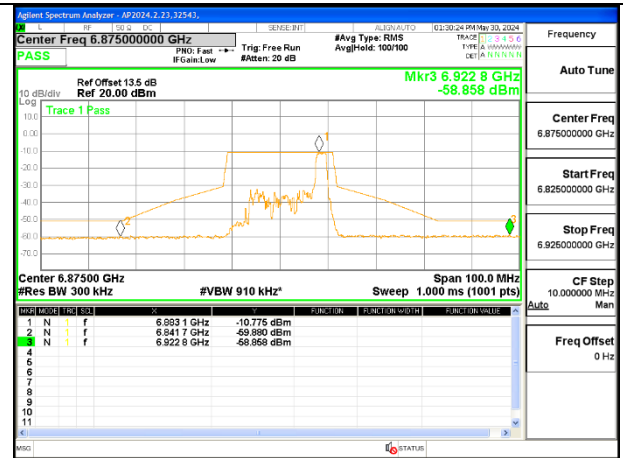

LOW CHANNEL ANT 6 6535

LOW CHANNEL ANT 5 6535

MID CHANNEL ANT 6 6715

MID CHANNEL ANT 5 6715

STRADDLE CHANNEL ANT 6 6875

STRADDLE CHANNEL ANT 5 6875

2TX Antenna 6 + Antenna 5 SDM MODE (FCC + IC) – SU Mode

LOW CHANNEL ANT 6 6535