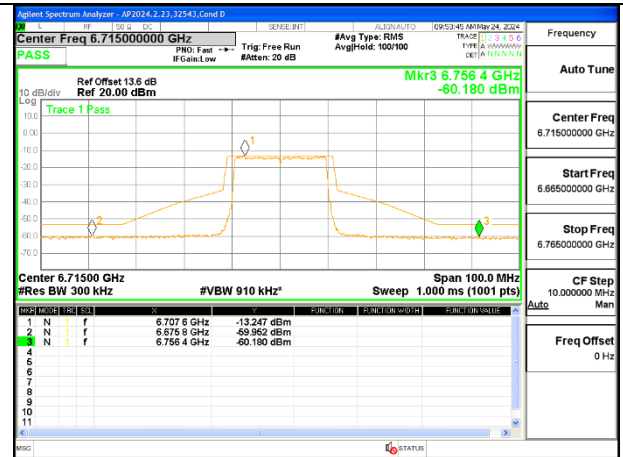

MID CHANNEL ANT 5 6715

STRADDLE CHANNEL ANT 6 6875

STRADDLE CHANNEL ANT 5 6875

2TX Antenna 6 + Antenna 5 OFDMA MODE (FCC + IC) – SU MODE

LOW CHANNEL ANT 6 6535

LOW CHANNEL ANT 5 6535

MID CHANNEL ANT 6 6715

MID CHANNEL ANT 5 6715