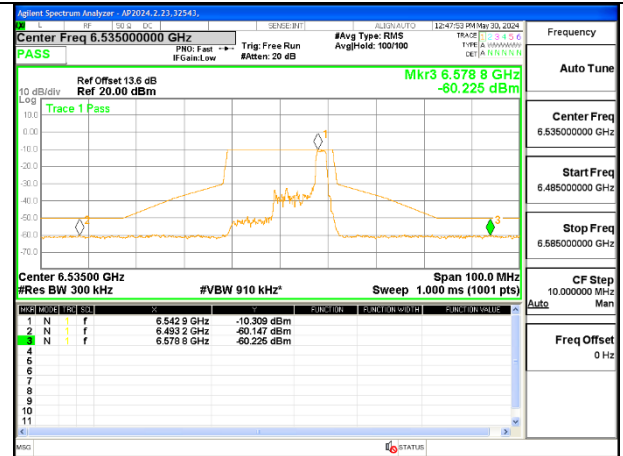

LOW CHANNEL ANT 5 6535