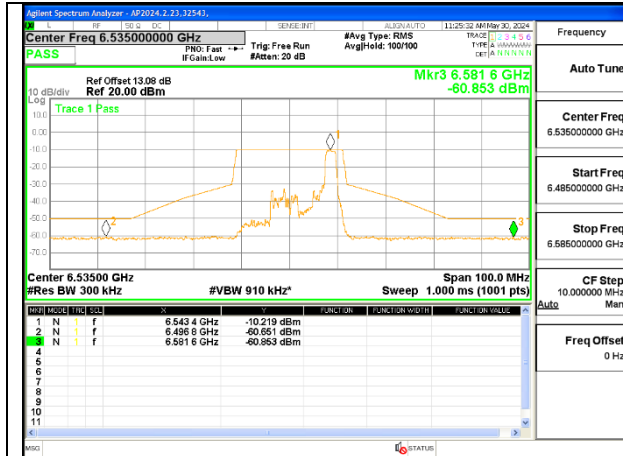

STRADDLE CHANNEL ANT 6 6875

STRADDLE CHANNEL ANT 5 6875

2TX Antenna 6 + Antenna 5 SDM MODE (FCC + IC) – 26-Tones, RU Index 4

MID CHANNEL ANT 6 6715

MID CHANNEL ANT 5 6715

2TX Antenna 6 + Antenna 5 SDM MODE (FCC + IC) – 26-Tones, RU Index 8