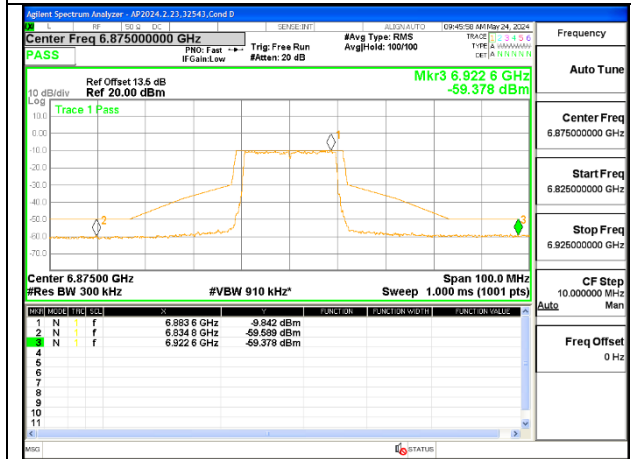

1TX Antenna 5 MODE (FCC-IC) MOBILE – 26-Tones, RU Index 4

1TX Antenna 5 MODE (FCC-IC) MOBILE – 26-Tones, RU Index 8

1TX Antenna 5 MODE (FCC+IC) MOBILE – SU Mode

LOW CHANNEL 6535

MID CHANNEL 6715

STRADDLE CHANNEL 6875

2TX Antenna 6 + Antenna 5 OFDMA MODE (FCC + IC) – 26-Tones, RU Index 0

LOW CHANNEL ANT 6 6535

LOW CHANNEL ANT 5 6535

MID CHANNEL ANT 6 6715

MID CHANNEL ANT 5 6715

STRADDLE CHANNEL ANT 6 6875

STRADDLE CHANNEL ANT 5 6875