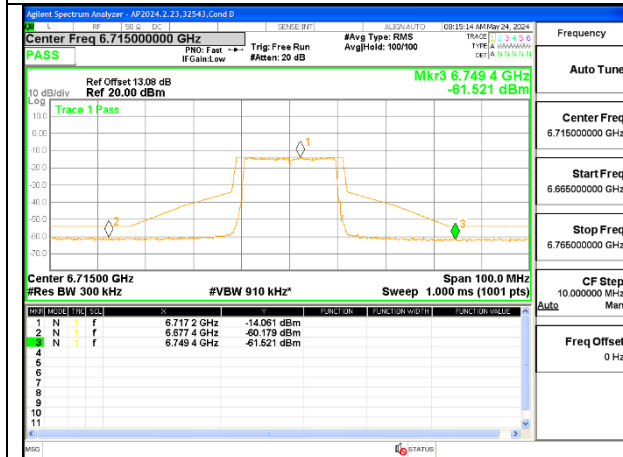

MID CHANNEL ANT 5 6715

STRADDLE CHANNEL ANT 6 6875

STRADDLE CHANNEL ANT 5 6875

2TX Antenna 6 + Antenna 5 OFDMA MODE (FCC + IC) – SU MODE

LOW CHANNEL ANT 6 6535

LOW CHANNEL ANT 5 6535

MID CHANNEL ANT 6 6715

MID CHANNEL ANT 5 6715