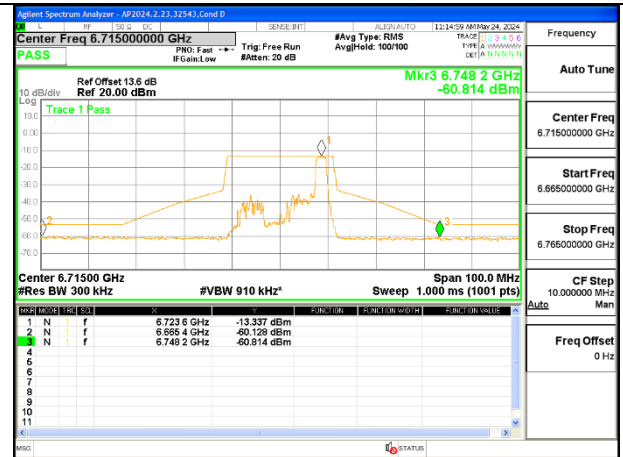

2TX Antenna 6 + Antenna 5 OFDMA MODE (FCC + IC) – 26-Tones, RU Index 4

2TX Antenna 6 + Antenna 5 OFDMA MODE (FCC + IC) – 26-Tones, RU Index 8

LOW CHANNEL ANT 6 6535

LOW CHANNEL ANT 5 6535

MID CHANNEL ANT 6 6715