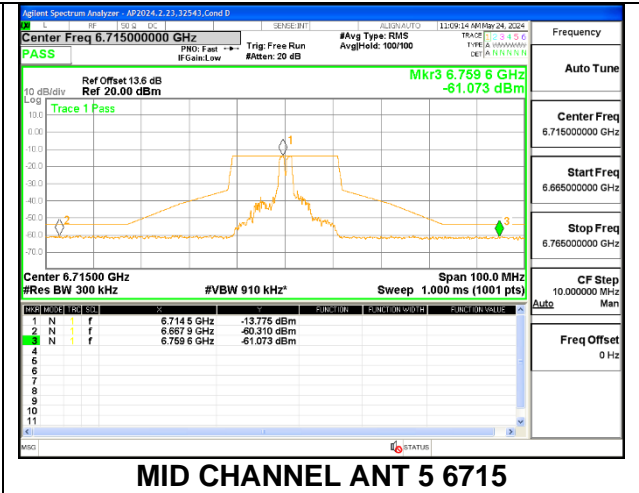

2TX Antenna 6 + Antenna 5 OFDMA MODE (FCC + IC) – 26-Tones, RU Index 0

LOW CHANNEL ANT 6 6535

LOW CHANNEL ANT 5 6535

MID CHANNEL ANT 6 6715

MID CHANNEL ANT 5 6715

STRADDLE CHANNEL ANT 6 6875

STRADDLE CHANNEL ANT 5 6875

2TX Antenna 6 + Antenna 5 OFDMA MODE (FCC + IC) – 26-Tones, RU Index 4

2TX Antenna 6 + Antenna 5 OFDMA MODE (FCC + IC) – 26-Tones, RU Index 8

LOW CHANNEL ANT 6 6535

LOW CHANNEL ANT 5 6535

MID CHANNEL ANT 6 6715