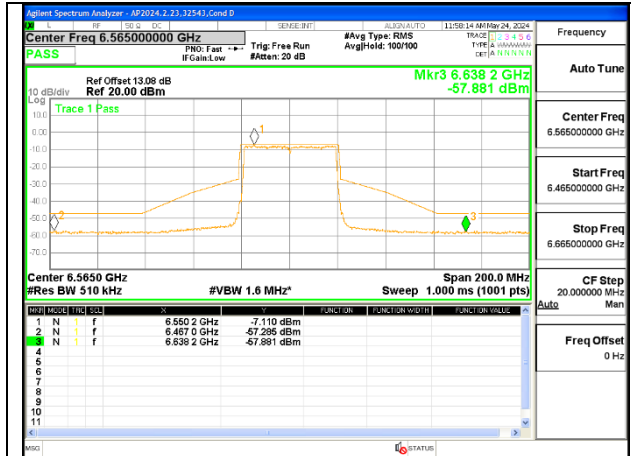

LOW CHANNEL 6565

MID CHANNEL 6685

HIGH CHANNEL 6845

1TX Antenna 6 MODE (FCC-IC) MOBILE – MRU106+26-Tones, RU Index 84

1TX Antenna 6 MODE (FCC-IC) MOBILE – MRU106+26-Tones, RU Index 85

1TX Antenna 6 MODE (FCC+IC) MOBILE – SU MODE