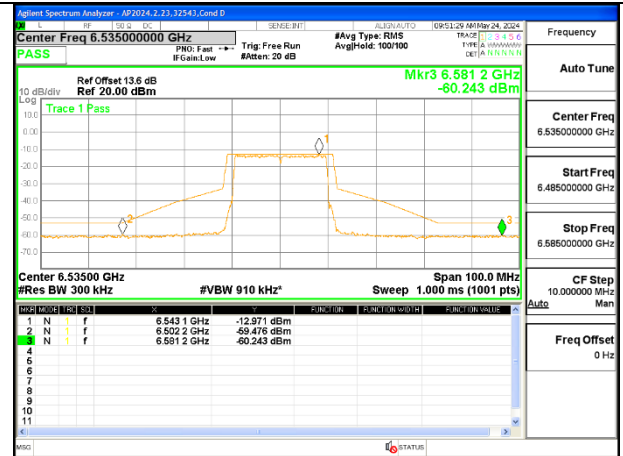

MID CHANNEL ANT 5 6715

STRADDLE CHANNEL ANT 6 6875

STRADDLE CHANNEL ANT 5 6875

2TX Antenna 6 + Antenna 5 OFDMA MODE (FCC + IC) – SU MODE

LOW CHANNEL ANT 6 6535

LOW CHANNEL ANT 5 6535

MID CHANNEL ANT 6 6715

MID CHANNEL ANT 5 6715