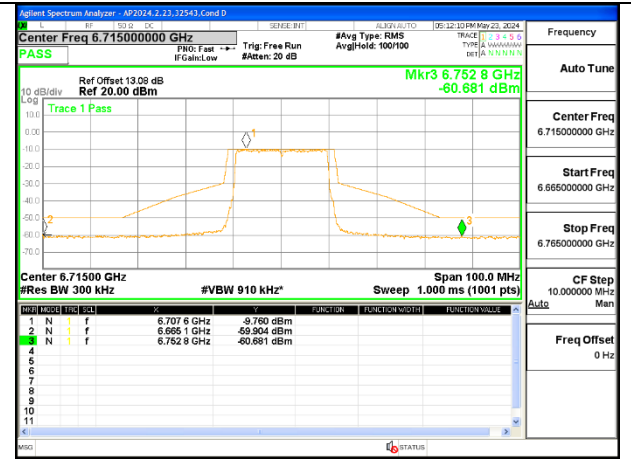

1TX Antenna 6 MODE (FCC+IC) MOBILE – SU Mode

LOW CHANNEL 6535

MID CHANNEL 6715

STRADDLE CHANNEL 6875

1TX Antenna 5 MODE (FCC+IC) MOBILE – 26-Tones, RU Index 0

LOW CHANNEL 6535

MID CHANNEL 6715

STRADDLE CHANNEL 6875

1TX Antenna 5 MODE (FCC-IC) MOBILE – 26-Tones, RU Index 4

1TX Antenna 5 MODE (FCC-IC) MOBILE – 26-Tones, RU Index 8

1TX Antenna 5 MODE (FCC+IC) MOBILE – SU Mode

LOW CHANNEL 6535

MID CHANNEL 6715

STRADDLE CHANNEL 6875