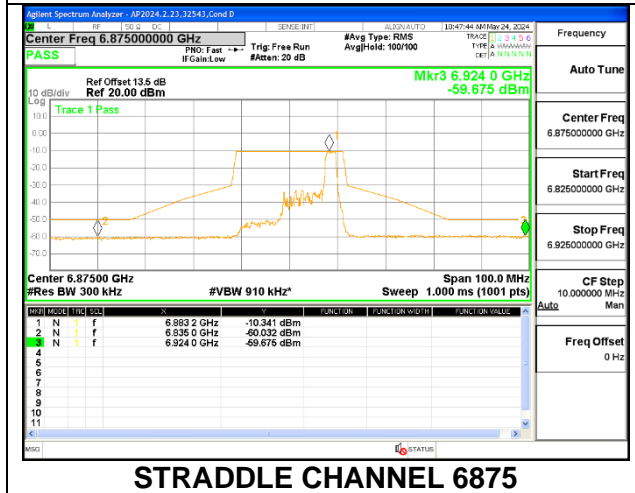

1TX Antenna 6 MODE (FCC+IC) MOBILE – SU Mode

LOW CHANNEL 6535

MID CHANNEL 6715

STRADDLE CHANNEL 6875

1TX Antenna 5 MODE (FCC+IC) MOBILE – 26-Tones, RU Index 0

LOW CHANNEL 6535

MID CHANNEL 6715

STRADDLE CHANNEL 6875

1TX Antenna 5 MODE (FCC-IC) MOBILE – 26-Tones, RU Index 4

1TX Antenna 5 MODE (FCC-IC) MOBILE – 26-Tones, RU Index 8

1TX Antenna 5 MODE (FCC+IC) MOBILE – SU Mode

LOW CHANNEL 6535

MID CHANNEL 6715

STRADDLE CHANNEL 6875