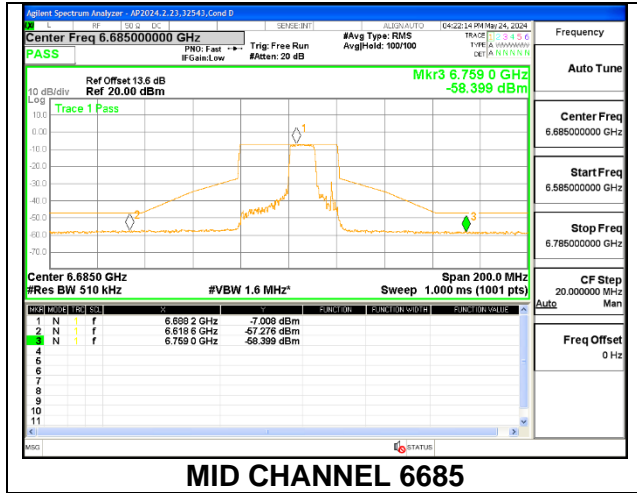

LOW CHANNEL 6565

MID CHANNEL 6685

HIGH CHANNEL 6845

1TX Antenna 5 MODE (FCC+IC) MOBILE – MRU106+26-Tones, RU Index 82

LOW CHANNEL 6565

MID CHANNEL 6685

HIGH CHANNEL 6845

1TX Antenna 5 MODE (FCC-IC) MOBILE – MRU106+26-Tones, RU Index 84