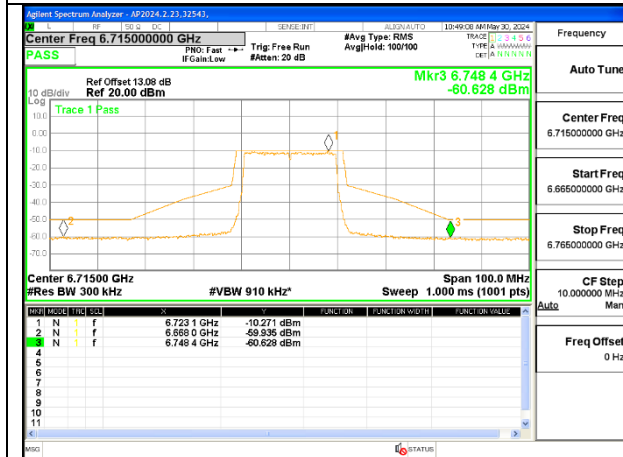

MID CHANNEL ANT 6 6715