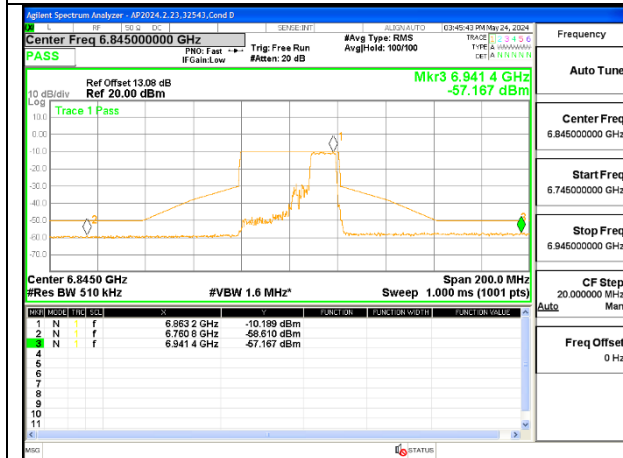

MID CHANNEL ANT 6 6685

MID CHANNEL ANT 5 6685

2TX Antenna 6 + Antenna 5 OFDMA MODE (FCC + IC) – MRU106+26-Tones, RU Index 85

LOW CHANNEL ANT 6 6565

LOW CHANNEL ANT 5 6565

MID CHANNEL ANT 6 6685

MID CHANNEL ANT 5 6685