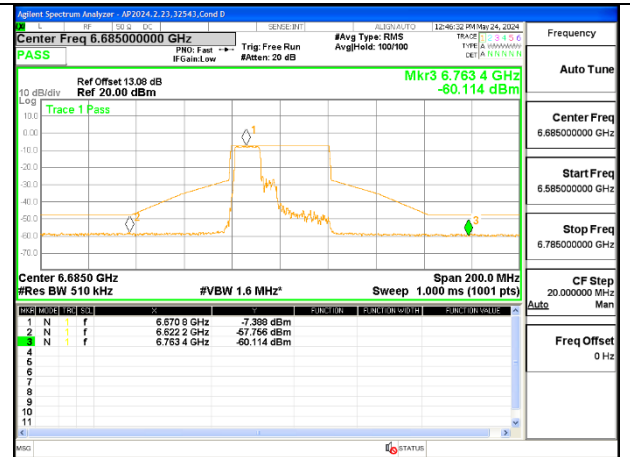

MID CHANNEL 6685