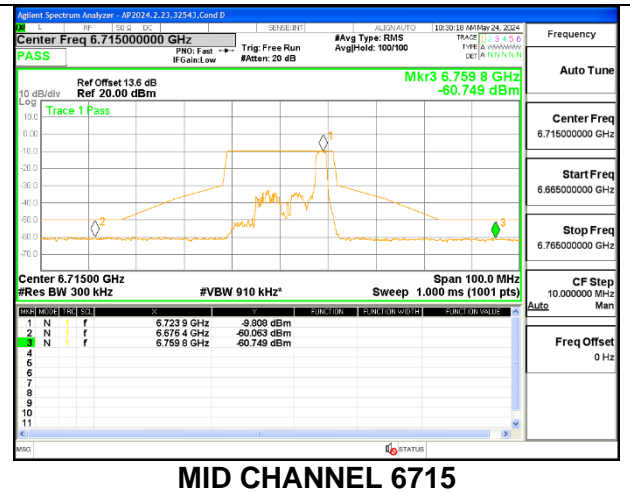

1TX Antenna 6 MODE (FCC+IC) MOBILE – SU Mode

LOW CHANNEL 6535

MID CHANNEL 6715

STRADDLE CHANNEL 6875

1TX Antenna 5 MODE (FCC+IC) MOBILE – 26-Tones, RU Index 0

LOW CHANNEL 6535

MID CHANNEL 6715

STRADDLE CHANNEL 6875

1TX Antenna 5 MODE (FCC-IC) MOBILE – 26-Tones, RU Index 4

1TX Antenna 5 MODE (FCC-IC) MOBILE – 26-Tones, RU Index 8

1TX Antenna 5 MODE (FCC+IC) MOBILE – SU Mode

LOW CHANNEL 6535

MID CHANNEL 6715

STRADDLE CHANNEL 6875