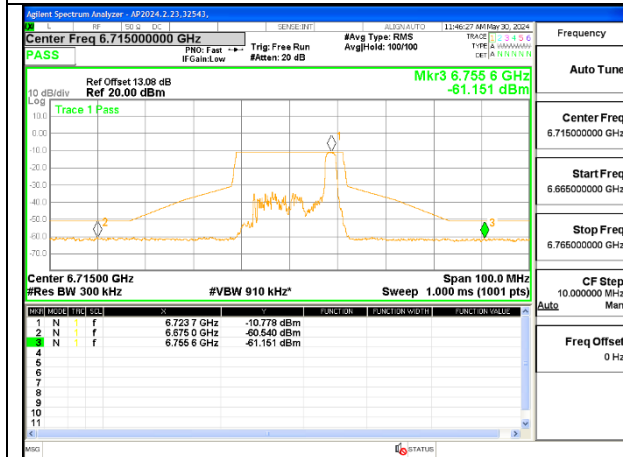

MID CHANNEL ANT 6 6715