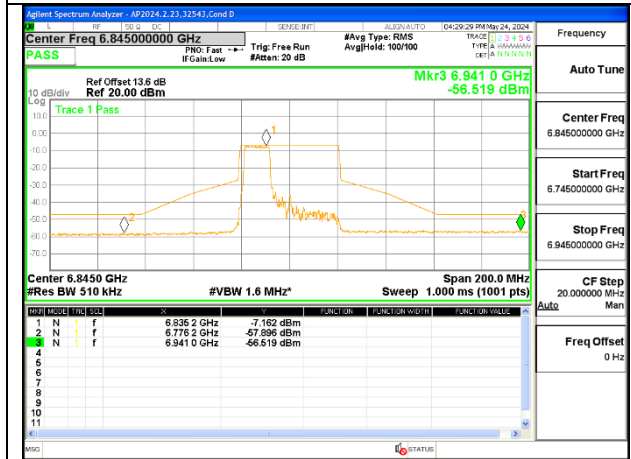

LOW CHANNEL 6565

MID CHANNEL 6685

HIGH CHANNEL 6845

1TX Antenna 5 MODE (FCC+IC) MOBILE – MRU106+26-Tones, RU Index 82

LOW CHANNEL 6565

MID CHANNEL 6685

HIGH CHANNEL 6845

1TX Antenna 5 MODE (FCC-IC) MOBILE – MRU106+26-Tones, RU Index 84