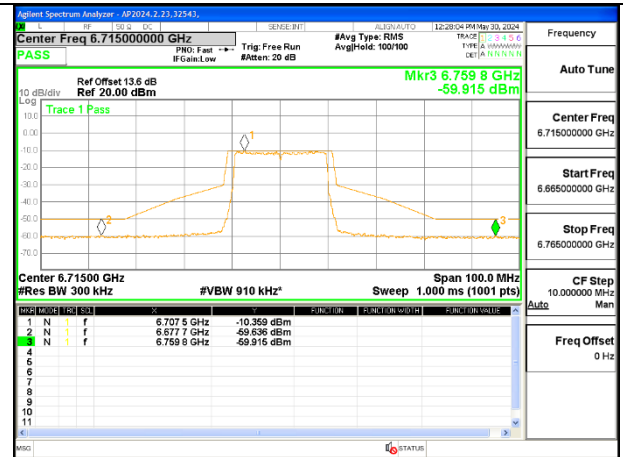

MID CHANNEL ANT 5 6715