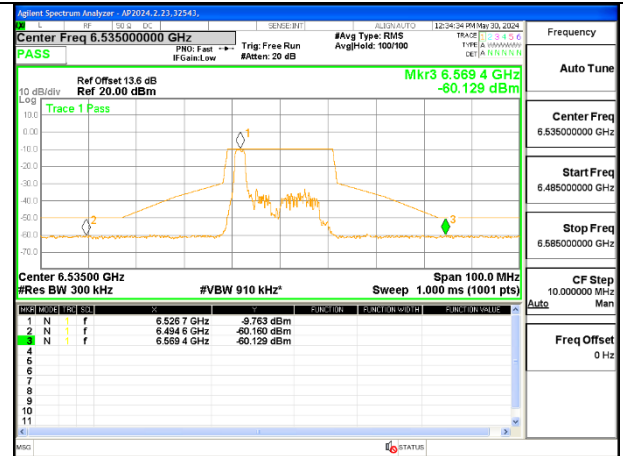

STRADDLE CHANNEL ANT 6 6875

STRADDLE CHANNEL ANT 5 6875

2TX Antenna 6 + Antenna 5 SDM MODE (FCC + IC) – 26-Tones, RU Index 0

LOW CHANNEL ANT 6 6535

LOW CHANNEL ANT 5 6535

MID CHANNEL ANT 6 6715

MID CHANNEL ANT 5 6715