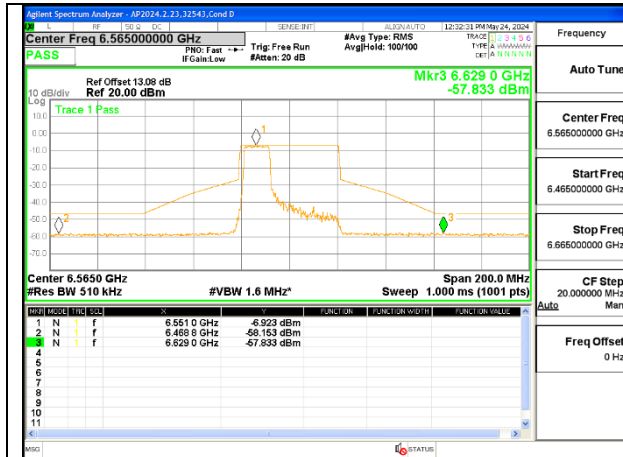

LOW CHANNEL ANT 5 6535

MID CHANNEL ANT 6 6715

MID CHANNEL ANT 5 6715

STRADDLE CHANNEL ANT 6 6875

STRADDLE CHANNEL ANT 5 6875

9.6.10. 802.11be EHT40 MODE IN THE UNII-7 BAND

1TX Antenna 6 MODE (FCC+IC) MOBILE – MRU106+26-Tones, RU Index 82