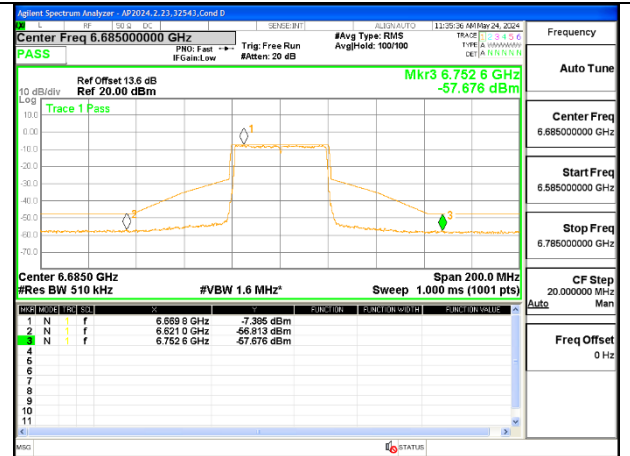

LOW CHANNEL 6565

MID CHANNEL 6685

HIGH CHANNEL 6845

1TX Antenna 5 MODE (FCC+IC) MOBILE – MRU106+26-Tones, RU Index 82

LOW CHANNEL 6565

MID CHANNEL 6685

HIGH CHANNEL 6845

1TX Antenna 5 MODE (FCC-IC) MOBILE – MRU106+26-Tones, RU Index 84

1TX Antenna 5 MODE (FCC-IC) MOBILE – MRU106+26-Tones, RU Index 85

1TX Antenna 5 MODE (FCC+IC) MOBILE – SU MODE

LOW CHANNEL 6565

MID CHANNEL 6685

HIGH CHANNEL 6845

2TX Antenna 6 + Antenna 5 OFDMA MODE (FCC + IC) – MRU106+26-Tones, RU Index 82