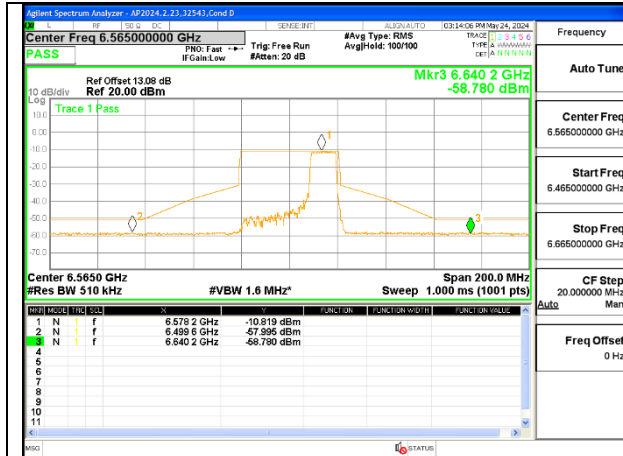

2TX Antenna 6 + Antenna 5 OFDMA MODE (FCC + IC) – MRU106+26-Tones, RU Index 85

LOW CHANNEL ANT 6 6565