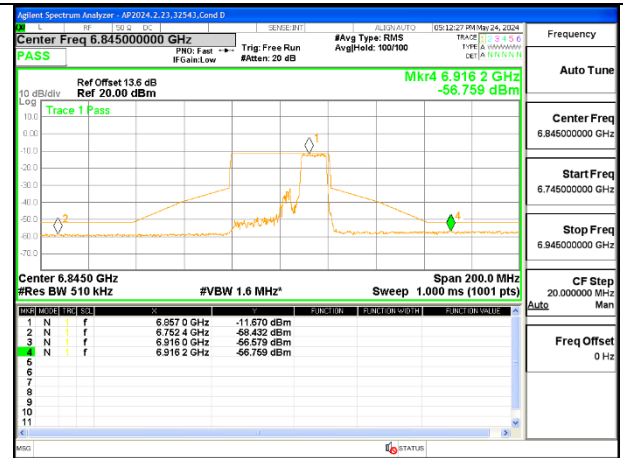

HIGH CHANNEL ANT 5 6845