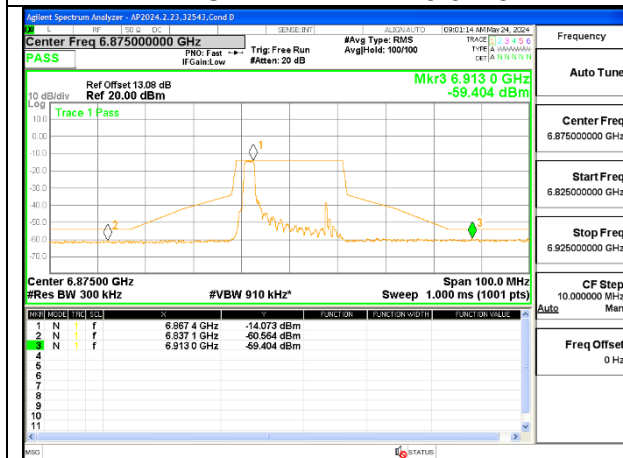

2TX Antenna 6 + Antenna 5 OFDMA MODE (FCC + IC) – 26-Tones, RU Index 0

LOW CHANNEL ANT 6 6535

LOW CHANNEL ANT 5 6535

MID CHANNEL ANT 6 6715

MID CHANNEL ANT 5 6715

STRADDLE CHANNEL ANT 6 6875

STRADDLE CHANNEL ANT 5 6875

2TX Antenna 6 + Antenna 5 OFDMA MODE (FCC + IC) – 26-Tones, RU Index 4

2TX Antenna 6 + Antenna 5 OFDMA MODE (FCC + IC) – 26-Tones, RU Index 8

LOW CHANNEL ANT 6 6535

LOW CHANNEL ANT 5 6535

MID CHANNEL ANT 6 6715