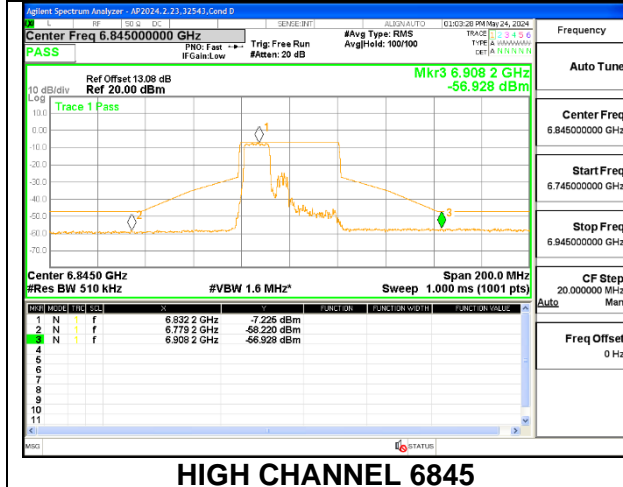

HIGH CHANNEL 6845