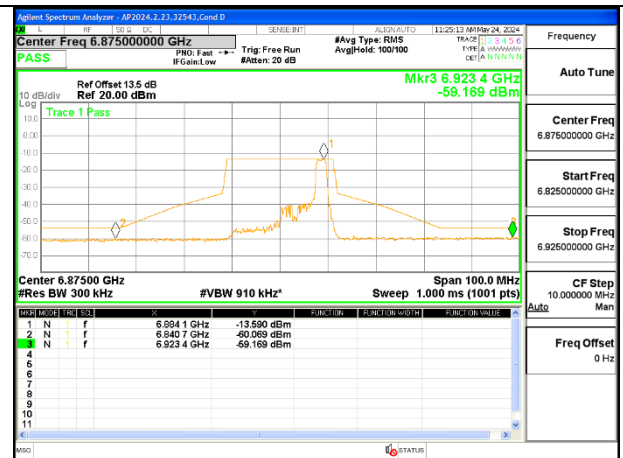

STRADDLE CHANNEL ANT 5 6875