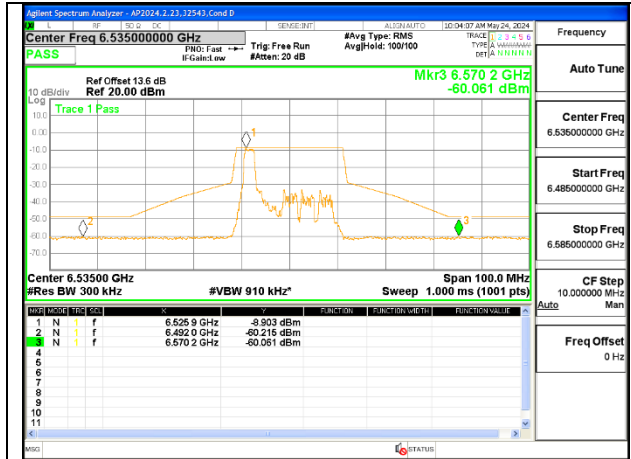

1TX Antenna 6 MODE (FCC+IC) MOBILE – SU Mode

LOW CHANNEL 6535

MID CHANNEL 6715

STRADDLE CHANNEL 6875

1TX Antenna 5 MODE (FCC+IC) MOBILE – 26-Tones, RU Index 0

LOW CHANNEL 6535

MID CHANNEL 6715

STRADDLE CHANNEL 6875

1TX Antenna 5 MODE (FCC-IC) MOBILE – 26-Tones, RU Index 4

1TX Antenna 5 MODE (FCC-IC) MOBILE – 26-Tones, RU Index 8

1TX Antenna 5 MODE (FCC+IC) MOBILE – SU Mode

LOW CHANNEL 6535

MID CHANNEL 6715

STRADDLE CHANNEL 6875