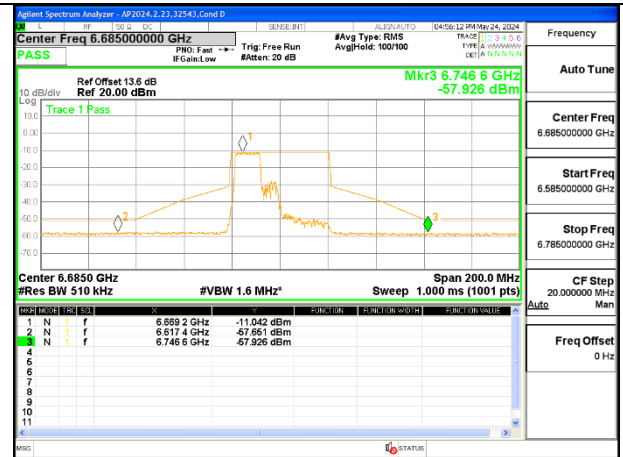

MID CHANNEL ANT 5 6685