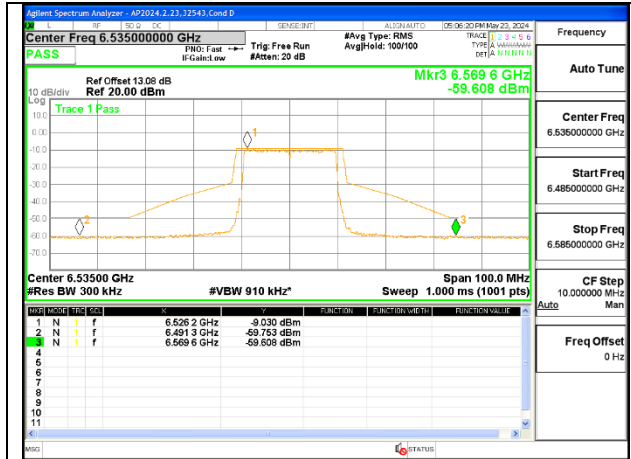

1TX Antenna 6 MODE (FCC+IC) MOBILE – SU Mode

LOW CHANNEL 6535

MID CHANNEL 6715

STRADDLE CHANNEL 6875

1TX Antenna 5 MODE (FCC+IC) MOBILE – 26-Tones, RU Index 0

LOW CHANNEL 6535

MID CHANNEL 6715

STRADDLE CHANNEL 6875

1TX Antenna 5 MODE (FCC-IC) MOBILE – 26-Tones, RU Index 4

1TX Antenna 5 MODE (FCC-IC) MOBILE – 26-Tones, RU Index 8

1TX Antenna 5 MODE (FCC+IC) MOBILE – SU Mode

LOW CHANNEL 6535

MID CHANNEL 6715

STRADDLE CHANNEL 6875