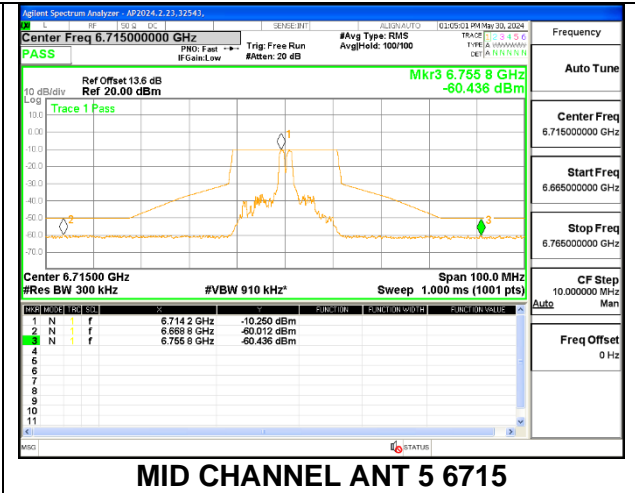

STRADDLE CHANNEL ANT 6 6875

STRADDLE CHANNEL ANT 5 6875

2TX Antenna 6 + Antenna 5 SDM MODE (FCC + IC) – 26-Tones, RU Index 4

MID CHANNEL ANT 6 6715

MID CHANNEL ANT 5 6715

2TX Antenna 6 + Antenna 5 SDM MODE (FCC + IC) – 26-Tones, RU Index 8