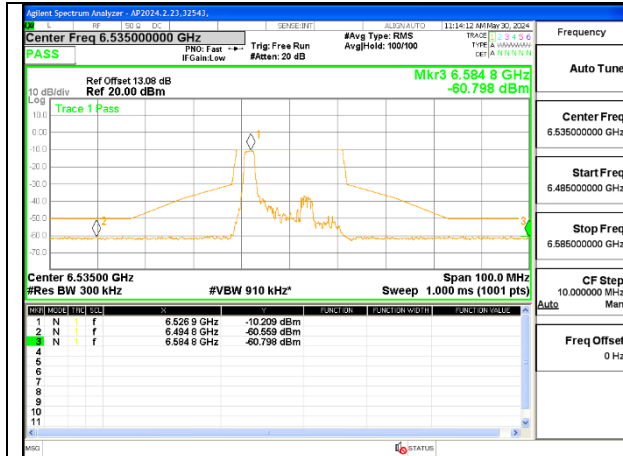

2TX Antenna 6 + Antenna 5 SDM MODE (FCC + IC) – 26-Tones, RU Index 0

LOW CHANNEL ANT 6 6535