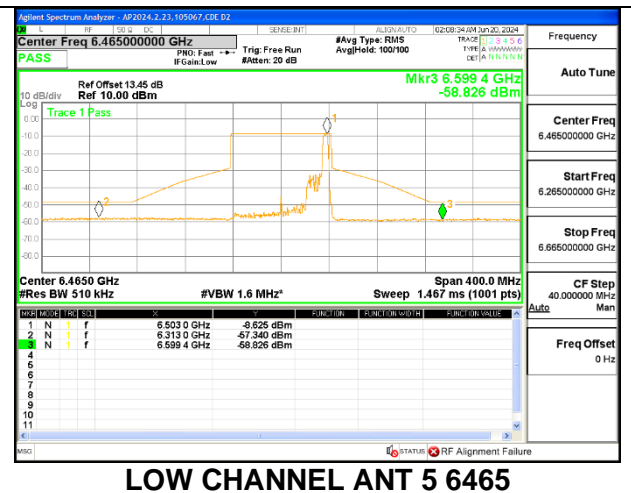

2TX Antenna 6 + Antenna 5 SDM MODE (FCC + IC) – 52-Tones, RU Index 45

LOW CHANNEL ANT 6 6465

LOW CHANNEL ANT 5 6465

2TX Antenna 6 + Antenna 5 SDM MODE (FCC + IC) – 52-Tones, RU Index 52

LOW CHANNEL ANT 6 6465