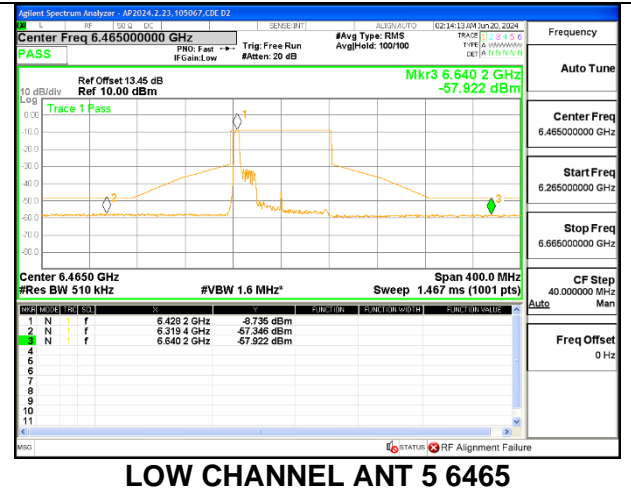

LOW CHANNEL ANT 6 6465

LOW CHANNEL ANT 5 6465

2TX Antenna 6 + Antenna 5 OFDMA MODE (FCC + IC) – SU Mode

2TX Antenna 6 + Antenna 5 SDM MODE (FCC + IC) – 52-Tones, RU Index 37

LOW CHANNEL ANT 6 6465

LOW CHANNEL ANT 5 6465