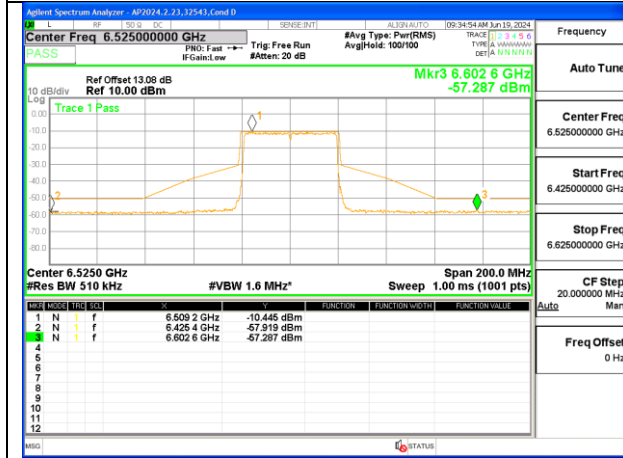

STRADDLE CHANNEL ANT 6 6525