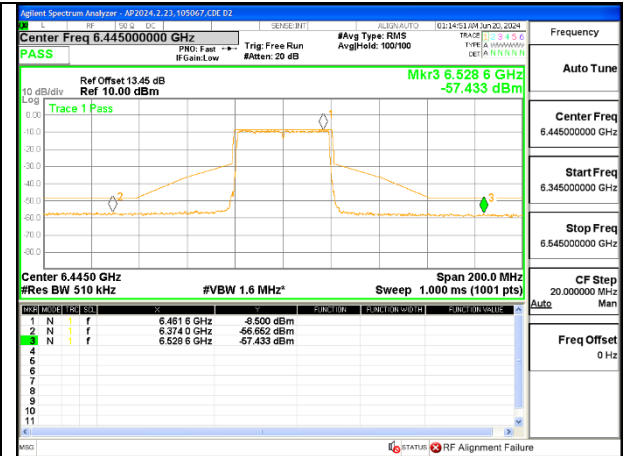

LOW CHANNEL ANT 6 6445

LOW CHANNEL ANT 5 6445

MID CHANNEL ANT 6 6485

MID CHANNEL ANT 5 6485

STRADDLE CHANNEL ANT 6 6525

STRADDLE CHANNEL ANT 5 6525

2TX Antenna 6 + Antenna 5 SDM MODE (FCC + IC) – SU Mode

LOW CHANNEL ANT 6 6445