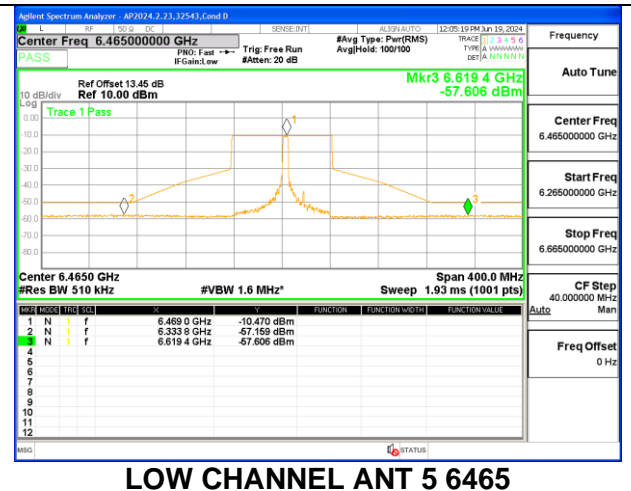

LOW CHANNEL ANT 6 6465

LOW CHANNEL ANT 5 6465

2TX Antenna 6 + Antenna 5 OFDMA MODE (FCC + IC) – 52-Tones, RU Index 45

LOW CHANNEL ANT 6 6465

LOW CHANNEL ANT 5 6465

2TX Antenna 6 + Antenna 5 OFDMA MODE (FCC + IC) – 52-Tones, RU Index 52