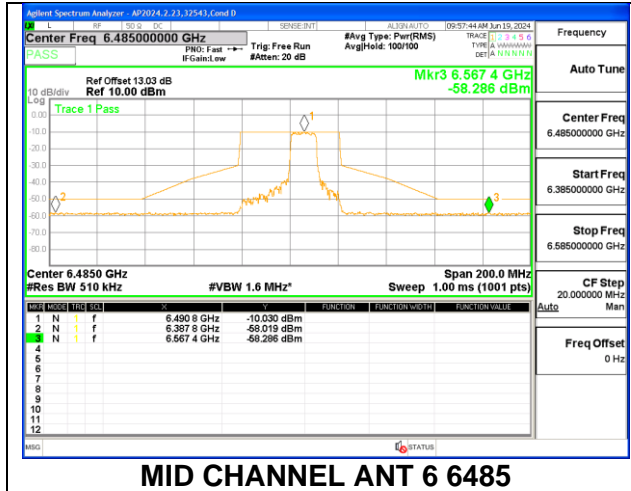

2TX Antenna 6 + Antenna 5 OFDMA MODE (FCC + IC) – MRU106+26-Tones, RU Index 84

2TX Antenna 6 + Antenna 5 OFDMA MODE (FCC + IC) – MRU106+26-Tones, RU Index 85

LOW CHANNEL ANT 6 6445

LOW CHANNEL ANT 5 6445

MID CHANNEL ANT 6 6485

MID CHANNEL ANT 5 6485

STRADDLE CHANNEL ANT 6 6525

STRADDLE CHANNEL ANT 5 6525

2TX Antenna 6 + Antenna 5 OFDMA MODE (FCC + IC) – SU Mode

LOW CHANNEL ANT 6 6445

LOW CHANNEL ANT 5 6445

MID CHANNEL ANT 6 6485