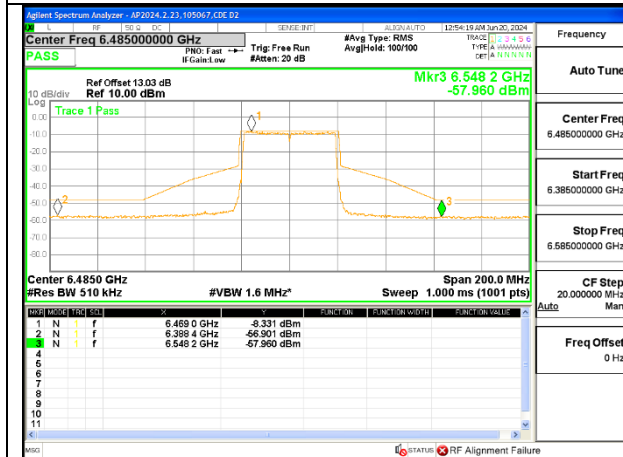

MID CHANNEL ANT 6 6485