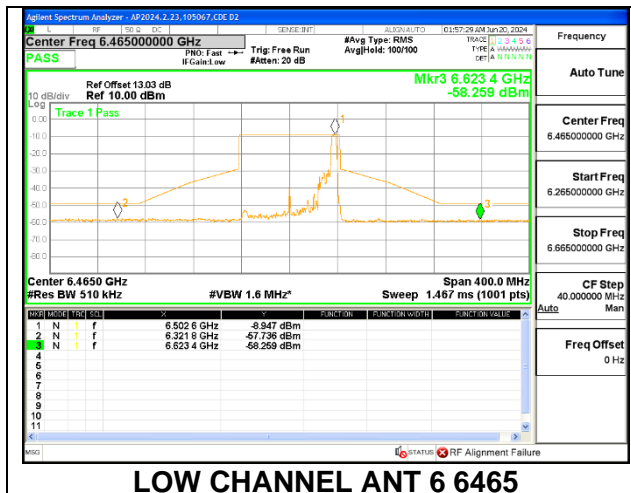

2TX Antenna 6 + Antenna 5 SDM MODE (FCC + IC) – 52-Tones, RU Index 45

LOW CHANNEL ANT 6 6465

LOW CHANNEL ANT 5 6465

2TX Antenna 6 + Antenna 5 SDM MODE (FCC + IC) – 52-Tones, RU Index 52

LOW CHANNEL ANT 6 6465