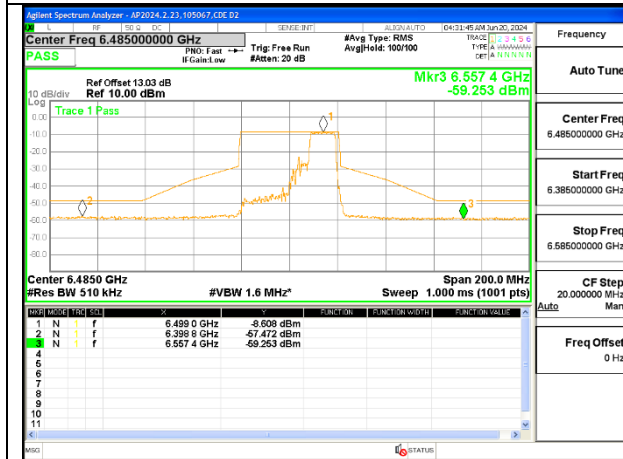

MID CHANNEL ANT 6 6485