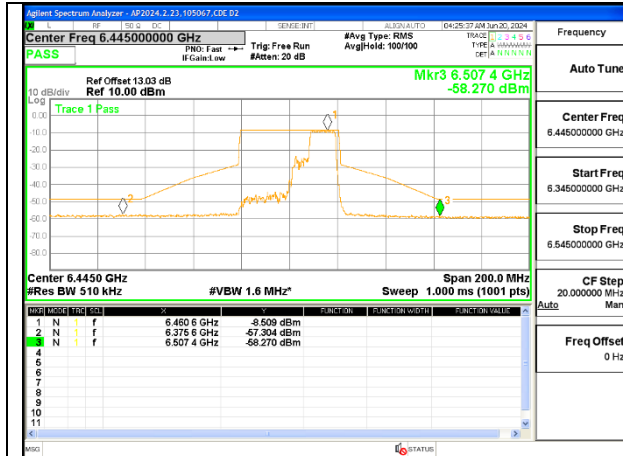

MID CHANNEL ANT 5 6485

STRADDLE CHANNEL ANT 6 6525

STRADDLE CHANNEL ANT 5 6525

2TX Antenna 6 + Antenna 5 SDM MODE (FCC + IC) – MRU106+26-Tones, RU Index 84

2TX Antenna 6 + Antenna 5 SDM MODE (FCC + IC) – MRU106+26-Tones, RU Index 85