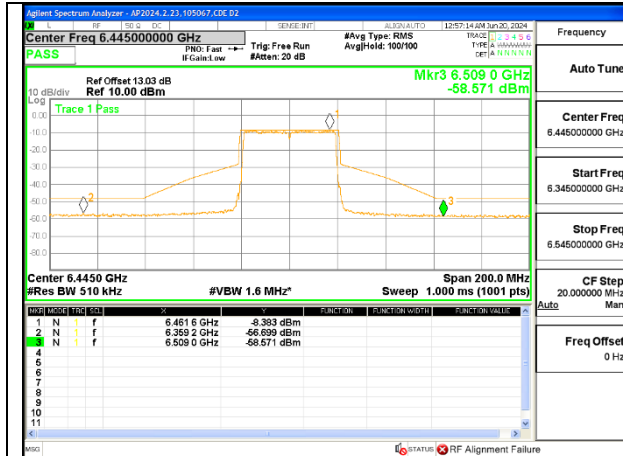

LOW CHANNEL ANT 6 6445

LOW CHANNEL ANT 5 6445

MID CHANNEL ANT 6 6485

MID CHANNEL ANT 5 6485

STRADDLE CHANNEL ANT 6 6525

STRADDLE CHANNEL ANT 5 6525

2TX Antenna 6 + Antenna 5 SDM MODE (FCC + IC) – SU Mode

LOW CHANNEL ANT 6 6445