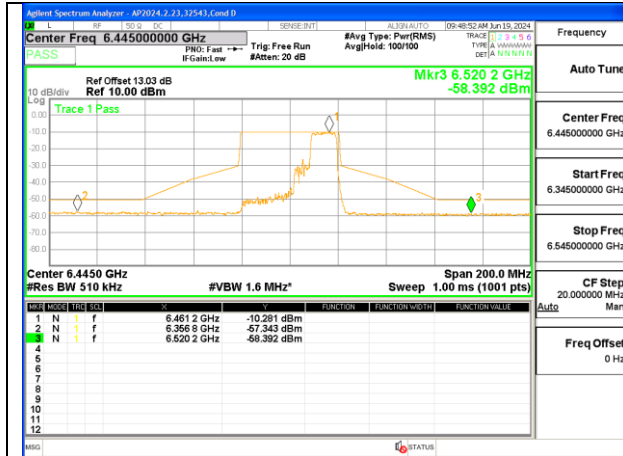

2TX Antenna 6 + Antenna 5 OFDMA MODE (FCC + IC) – MRU106+26-Tones, RU Index 84

2TX Antenna 6 + Antenna 5 OFDMA MODE (FCC + IC) – MRU106+26-Tones, RU Index 85

LOW CHANNEL ANT 6 6445

LOW CHANNEL ANT 5 6445

MID CHANNEL ANT 6 6485

MID CHANNEL ANT 5 6485

STRADDLE CHANNEL ANT 6 6525

STRADDLE CHANNEL ANT 5 6525

2TX Antenna 6 + Antenna 5 OFDMA MODE (FCC + IC) – SU Mode

LOW CHANNEL ANT 6 6445

LOW CHANNEL ANT 5 6445

MID CHANNEL ANT 6 6485