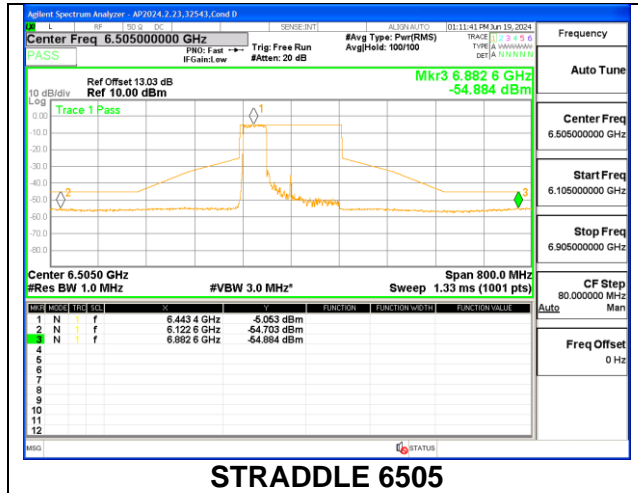

9.6.8. 802.11be EHT160 MODE IN THE UNII-6 BAND

1TX Antenna 6 MODE (FCC+IC) MOBILE – 484-Tones, RU Index 65