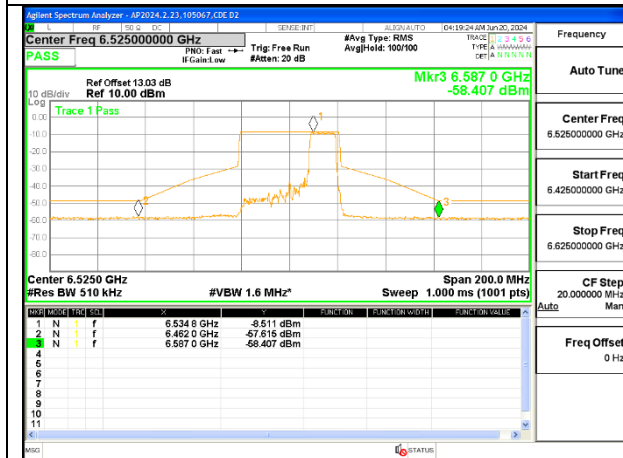

LOW CHANNEL ANT 6 6445

LOW CHANNEL ANT 5 6445

MID CHANNEL ANT 6 6485

MID CHANNEL ANT 5 6485

STRADDLE CHANNEL ANT 6 6525

STRADDLE CHANNEL ANT 5 6525

2TX Antenna 6 + Antenna 5 SDM MODE (FCC + IC) – SU Mode

LOW CHANNEL ANT 6 6445