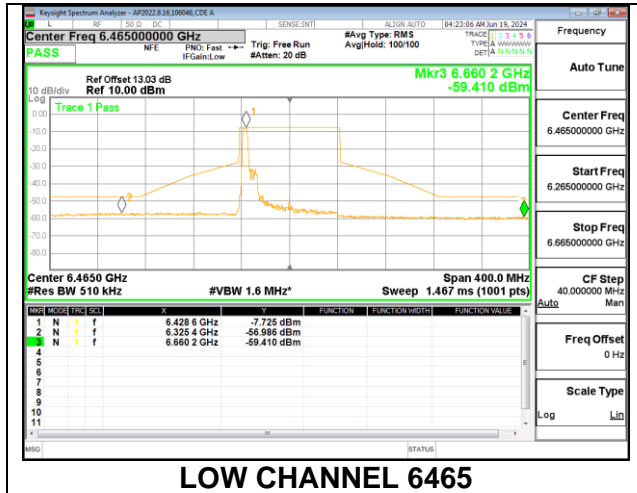

LOWCHANNEL ANT 5 6445

MID CHANNEL ANT 6 6485

MID CHANNEL ANT 5 6485

STRADDLE CHANNEL ANT 6 6525

STRADDLE CHANNEL ANT 5 6525

9.6.7. 802.11be EHT80 MODE IN THE UNII-6 BAND

1TX Antenna 6 MODE (FCC+IC) MOBILE – 52-Tones, RU Index 37