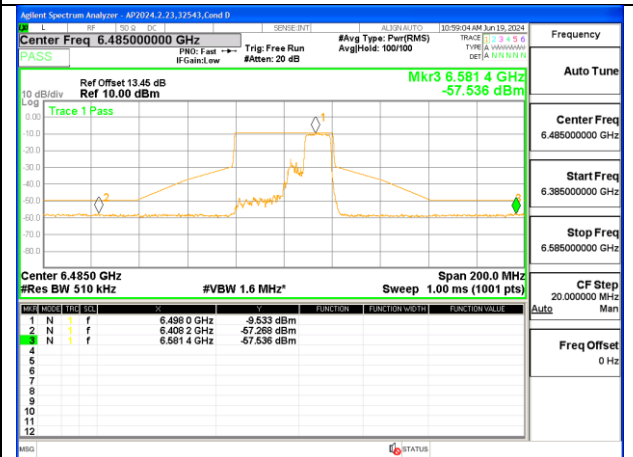

2TX Antenna 6 + Antenna 5 OFDMA MODE (FCC + IC) – MRU106+26-Tones, RU Index 84

2TX Antenna 6 + Antenna 5 OFDMA MODE (FCC + IC) – MRU106+26-Tones, RU Index 85

LOW CHANNEL ANT 6 6445

LOW CHANNEL ANT 5 6445

MID CHANNEL ANT 6 6485

MID CHANNEL ANT 5 6485

STRADDLE CHANNEL ANT 6 6525

STRADDLE CHANNEL ANT 5 6525

2TX Antenna 6 + Antenna 5 OFDMA MODE (FCC + IC) – SU Mode

LOW CHANNEL ANT 6 6445

LOW CHANNEL ANT 5 6445

MID CHANNEL ANT 6 6485