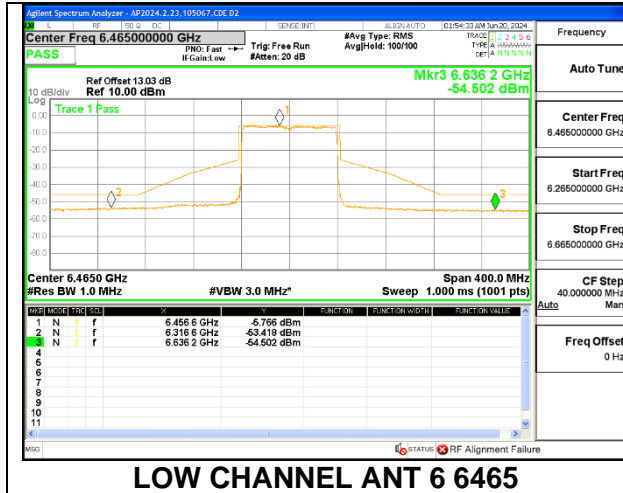

2TX Antenna 6 + Antenna 5 SDM MODE (FCC + IC) – SU Mode