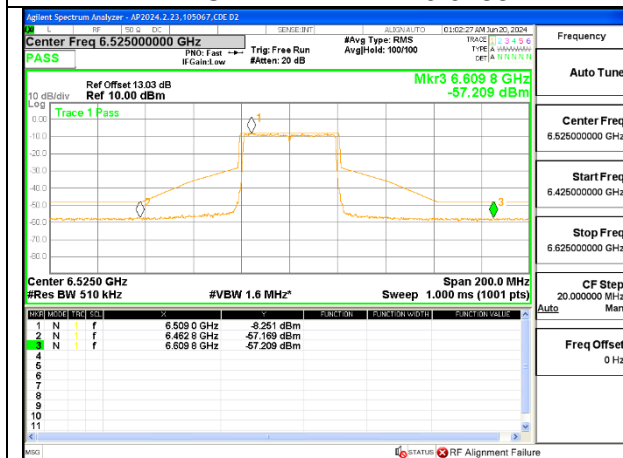

STRADDLE CHANNEL ANT 6 6525