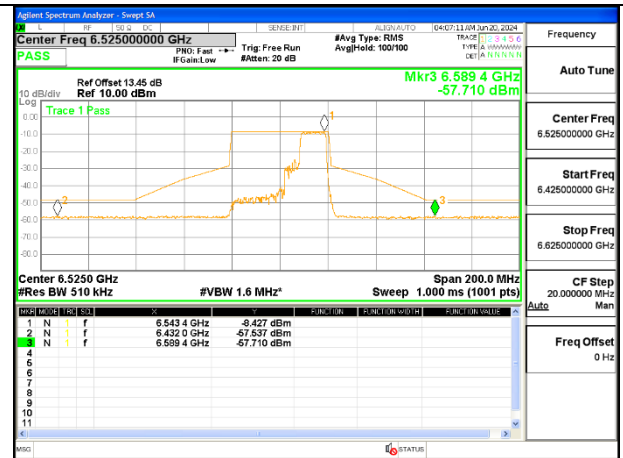

LOW CHANNEL ANT 6 6445

LOW CHANNEL ANT 5 6445

MID CHANNEL ANT 6 6485

MID CHANNEL ANT 5 6485

STRADDLE CHANNEL ANT 6 6525

STRADDLE CHANNEL ANT 5 6525

2TX Antenna 6 + Antenna 5 SDM MODE (FCC + IC) – SU Mode

LOW CHANNEL ANT 6 6445