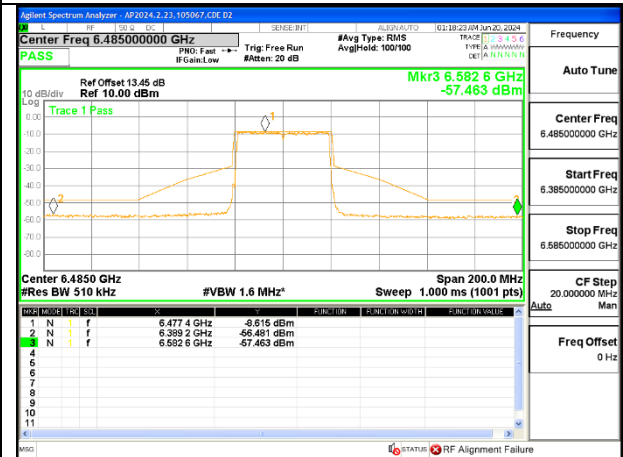

MID CHANNEL ANT 5 6485