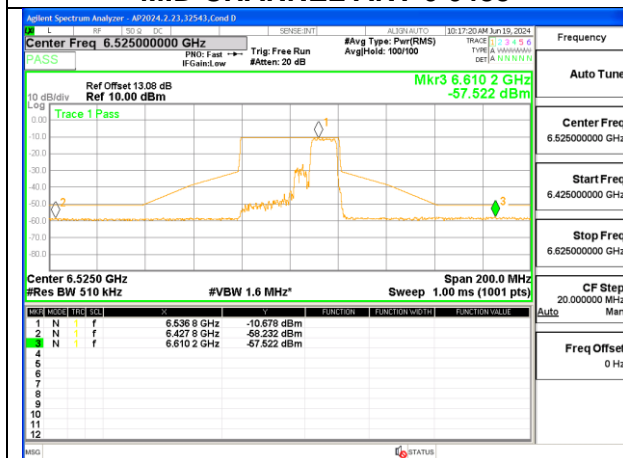

2TX Antenna 6 + Antenna 5 OFDMA MODE (FCC + IC) – MRU106+26-Tones, RU Index 84

2TX Antenna 6 + Antenna 5 OFDMA MODE (FCC + IC) – MRU106+26-Tones, RU Index 85

LOW CHANNEL ANT 6 6445

LOW CHANNEL ANT 5 6445

MID CHANNEL ANT 6 6485

MID CHANNEL ANT 5 6485

STRADDLE CHANNEL ANT 6 6525

STRADDLE CHANNEL ANT 5 6525

2TX Antenna 6 + Antenna 5 OFDMA MODE (FCC + IC) – SU Mode

LOW CHANNEL ANT 6 6445

LOW CHANNEL ANT 5 6445

MID CHANNEL ANT 6 6485