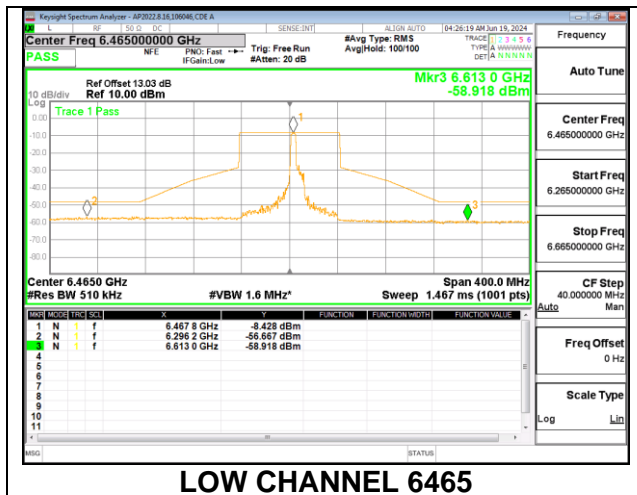

1TX Antenna 6 MODE (FCC+IC) MOBILE – 52-Tones, RU Index 45