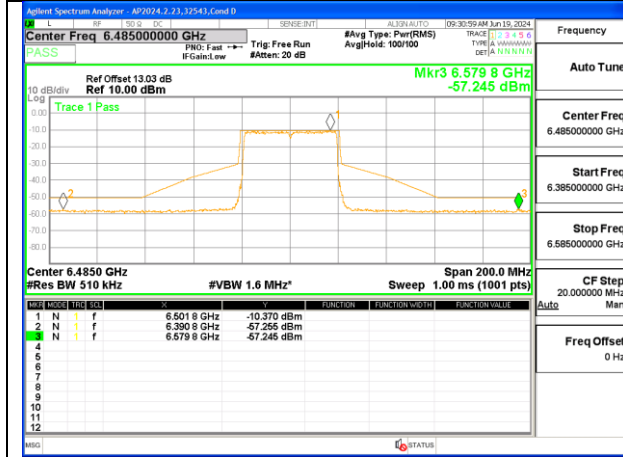

MID CHANNEL ANT 6 6485

MID CHANNEL ANT 5 6485

STRADDLE CHANNEL ANT 6 6525

STRADDLE CHANNEL ANT 5 6525

2TX Antenna 6 + Antenna 5 OFDMA MODE (FCC + IC) – SU Mode

LOW CHANNEL ANT 6 6445

LOW CHANNEL ANT 5 6445

MID CHANNEL ANT 6 6485