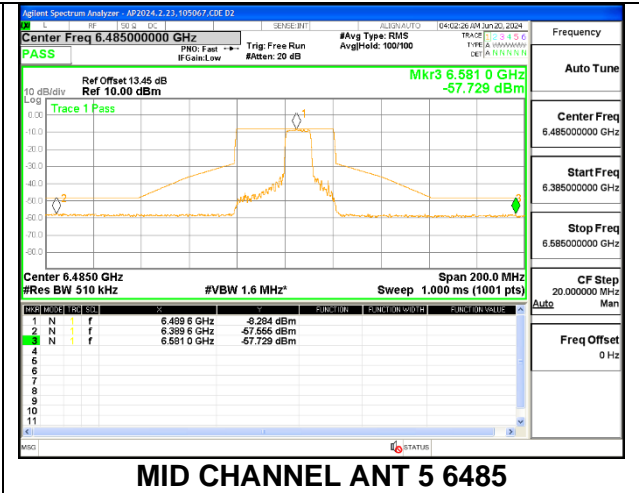

MID CHANNEL ANT 5 6485

STRADDLE CHANNEL ANT 6 6525

STRADDLE CHANNEL ANT 5 6525

2TX Antenna 6 + Antenna 5 SDM MODE (FCC + IC) – MRU106+26-Tones, RU Index 84

2TX Antenna 6 + Antenna 5 SDM MODE (FCC + IC) – MRU106+26-Tones, RU Index 85