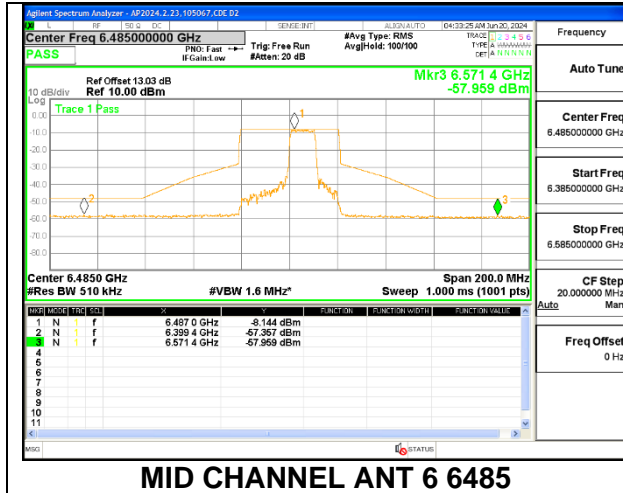

MID CHANNEL ANT 5 6485

STRADDLE CHANNEL ANT 6 6525

STRADDLE CHANNEL ANT 5 6525

2TX Antenna 6 + Antenna 5 SDM MODE (FCC + IC) – MRU106+26-Tones, RU Index 84

2TX Antenna 6 + Antenna 5 SDM MODE (FCC + IC) – MRU106+26-Tones, RU Index 85