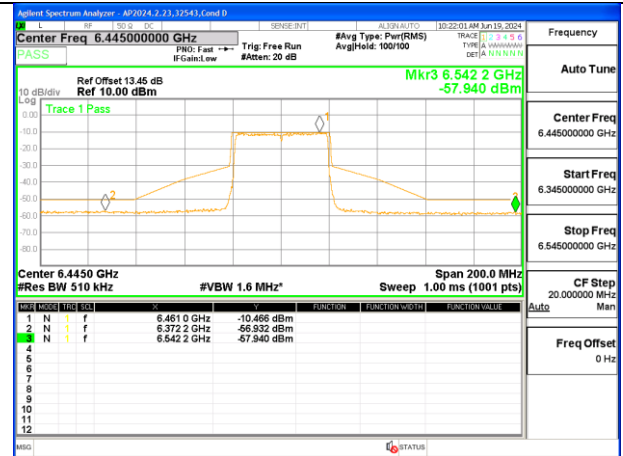

MID CHANNEL ANT 6 6485

MID CHANNEL ANT 5 6485

STRADDLE CHANNEL ANT 6 6525

STRADDLE CHANNEL ANT 5 6525

2TX Antenna 6 + Antenna 5 OFDMA MODE (FCC + IC) – SU Mode

LOW CHANNEL ANT 6 6445

LOW CHANNEL ANT 5 6445

MID CHANNEL ANT 6 6485