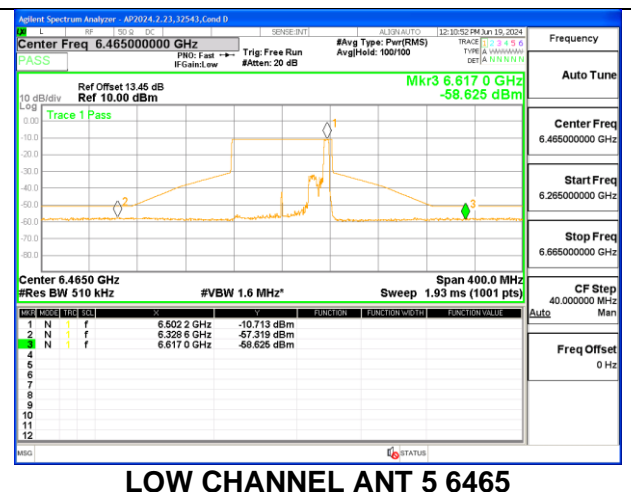

LOW CHANNEL ANT 5 6465