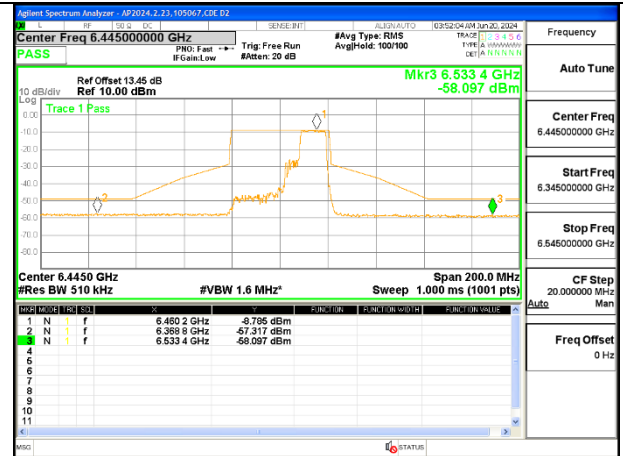

LOW CHANNEL ANT 5 6445