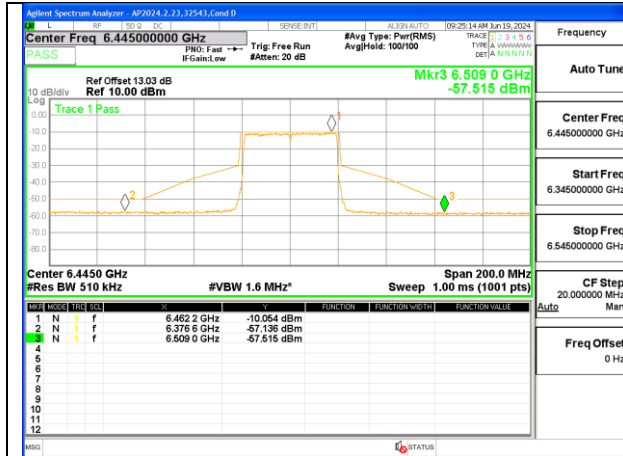

MID CHANNEL ANT 6 6485

MID CHANNEL ANT 5 6485

STRADDLE CHANNEL ANT 6 6525

STRADDLE CHANNEL ANT 5 6525

2TX Antenna 6 + Antenna 5 OFDMA MODE (FCC + IC) – SU Mode

LOW CHANNEL ANT 6 6445

LOW CHANNEL ANT 5 6445

MID CHANNEL ANT 6 6485