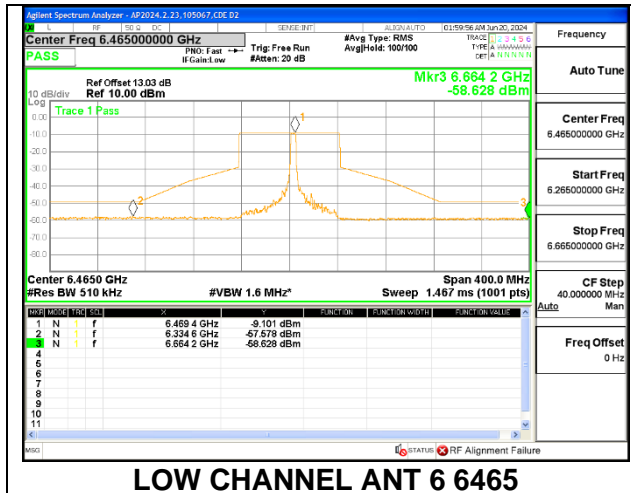

2TX Antenna 6 + Antenna 5 SDM MODE (FCC + IC) – 52-Tones, RU Index 45

LOW CHANNEL ANT 6 6465