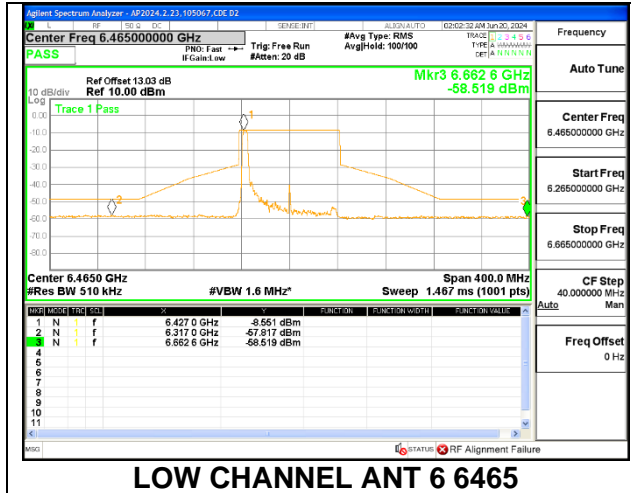

LOW CHANNEL ANT 6 6465

LOW CHANNEL ANT 5 6465

2TX Antenna 6 + Antenna 5 OFDMA MODE (FCC + IC) – SU Mode

2TX Antenna 6 + Antenna 5 SDM MODE (FCC + IC) – 52-Tones, RU Index 37

LOW CHANNEL ANT 6 6465

LOW CHANNEL ANT 5 6465