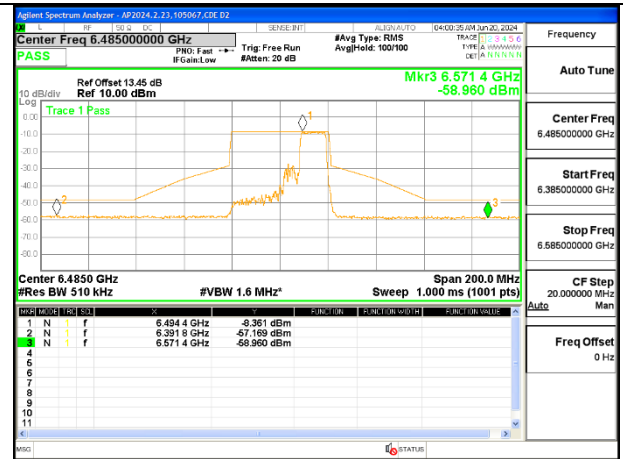

MID CHANNEL ANT 5 6485