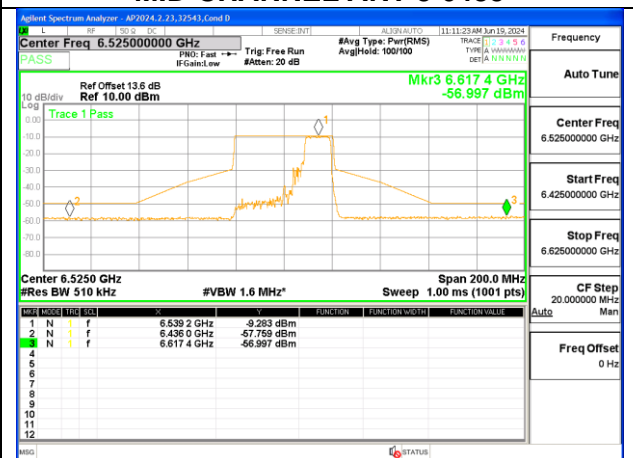

2TX Antenna 6 + Antenna 5 OFDMA MODE (FCC + IC) – MRU106+26-Tones, RU Index 84

2TX Antenna 6 + Antenna 5 OFDMA MODE (FCC + IC) – MRU106+26-Tones, RU Index 85

LOW CHANNEL ANT 6 6445

LOW CHANNEL ANT 5 6445

MID CHANNEL ANT 6 6485

MID CHANNEL ANT 5 6485

STRADDLE CHANNEL ANT 6 6525

STRADDLE CHANNEL ANT 5 6525

2TX Antenna 6 + Antenna 5 OFDMA MODE (FCC + IC) – SU Mode

LOW CHANNEL ANT 6 6445

LOW CHANNEL ANT 5 6445

MID CHANNEL ANT 6 6485