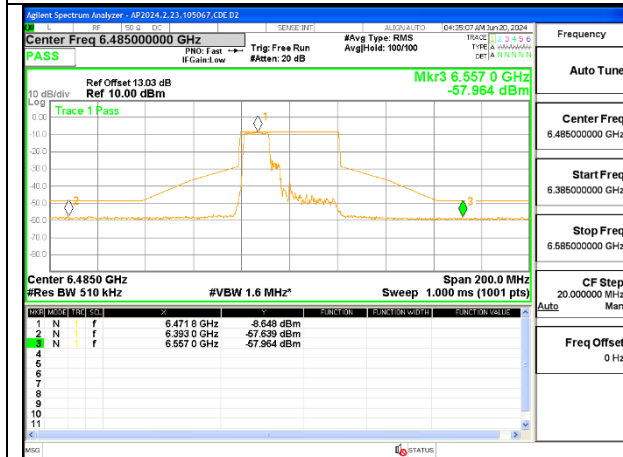

MID CHANNEL ANT 5 6485

STRADDLE CHANNEL ANT 6 6525

STRADDLE CHANNEL ANT 5 6525

2TX Antenna 6 + Antenna 5 SDM MODE (FCC + IC) – MRU106+26-Tones, RU Index 82

LOW CHANNEL ANT 6 6445

LOW CHANNEL ANT 5 6445

MID CHANNEL ANT 6 6485