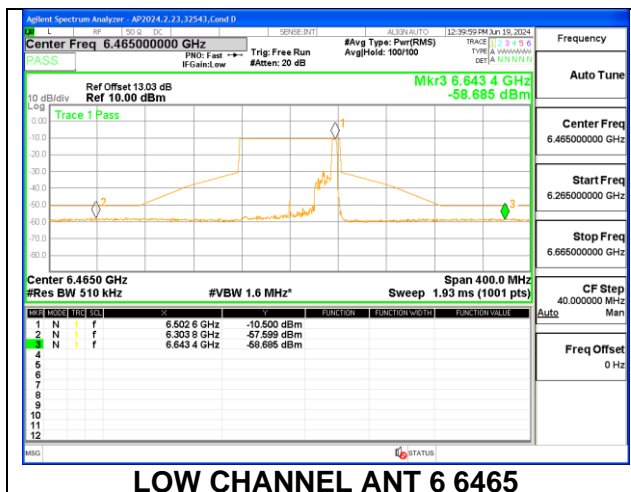

LOW CHANNEL ANT 6 6465

LOW CHANNEL ANT 5 6465

2TX Antenna 6 + Antenna 5 OFDMA MODE (FCC + IC) – 52-Tones, RU Index 45

LOW CHANNEL ANT 6 6465

LOW CHANNEL ANT 5 6465

2TX Antenna 6 + Antenna 5 OFDMA MODE (FCC + IC) – 52-Tones, RU Index 52