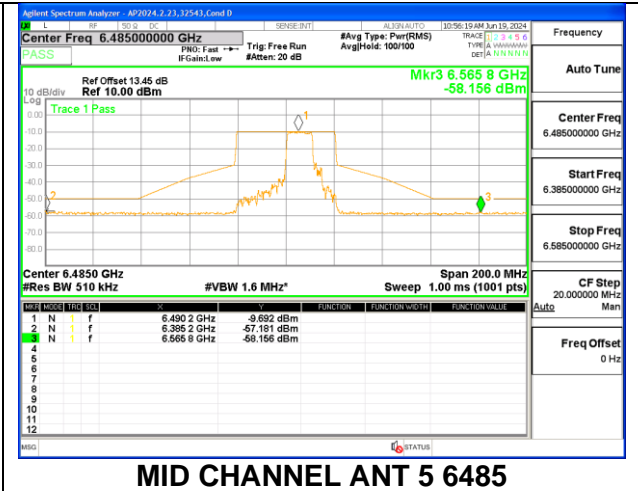

2TX Antenna 6 + Antenna 5 OFDMA MODE (FCC + IC) – MRU106+26-Tones, RU Index 84

2TX Antenna 6 + Antenna 5 OFDMA MODE (FCC + IC) – MRU106+26-Tones, RU Index 85

LOW CHANNEL ANT 6 6445

LOW CHANNEL ANT 5 6445

MID CHANNEL ANT 6 6485

MID CHANNEL ANT 5 6485

STRADDLE CHANNEL ANT 6 6525

STRADDLE CHANNEL ANT 5 6525

2TX Antenna 6 + Antenna 5 OFDMA MODE (FCC + IC) – SU Mode

LOW CHANNEL ANT 6 6445

LOW CHANNEL ANT 5 6445

MID CHANNEL ANT 6 6485