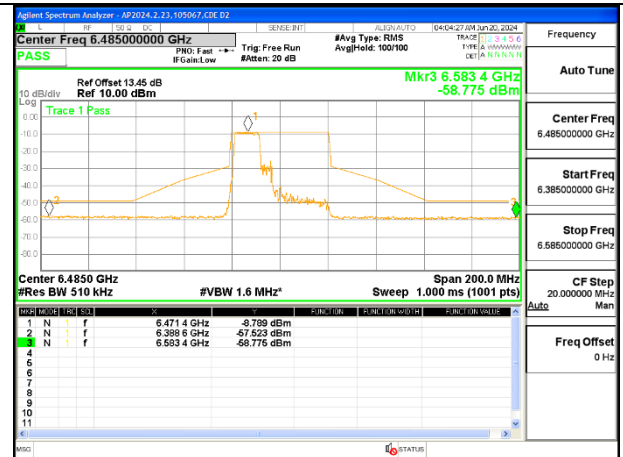

MID CHANNEL ANT 5 6485

STRADDLE CHANNEL ANT 6 6525

STRADDLE CHANNEL ANT 5 6525

2TX Antenna 6 + Antenna 5 SDM MODE (FCC + IC) – MRU106+26-Tones, RU Index 82

LOW CHANNEL ANT 6 6445

LOW CHANNEL ANT 5 6445

MID CHANNEL ANT 6 6485