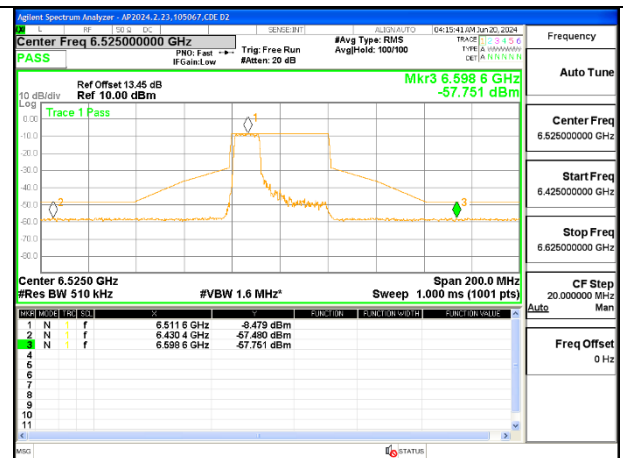

STRADDLE CHANNEL ANT 5 6525