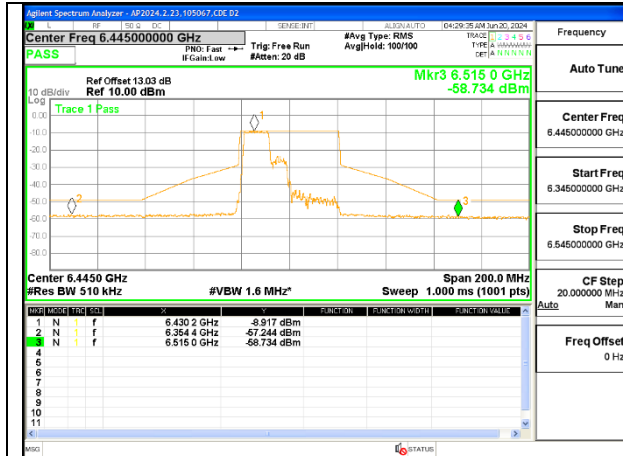

MID CHANNEL ANT 5 6485

STRADDLE CHANNEL ANT 6 6525

STRADDLE CHANNEL ANT 5 6525

2TX Antenna 6 + Antenna 5 SDM MODE (FCC + IC) – MRU106+26-Tones, RU Index 82

LOW CHANNEL ANT 6 6445

LOW CHANNEL ANT 5 6445

MID CHANNEL ANT 6 6485