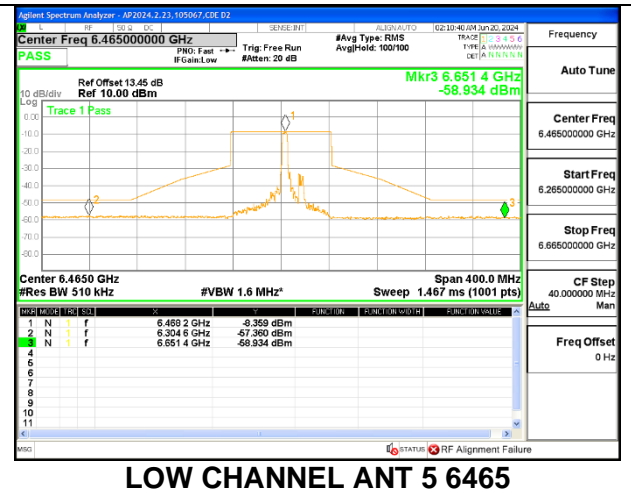

LOW CHANNEL ANT 5 6465