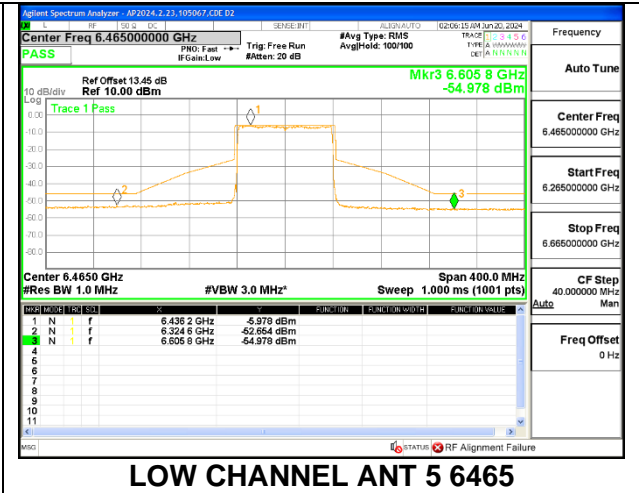

2TX Antenna 6 + Antenna 5 SDM MODE (FCC + IC) – SU Mode