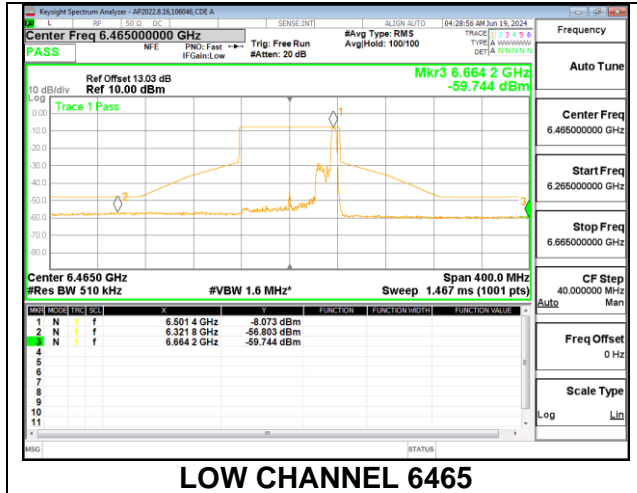

1TX Antenna 6 MODE (FCC+IC) MOBILE – 52-Tones, RU Index 52