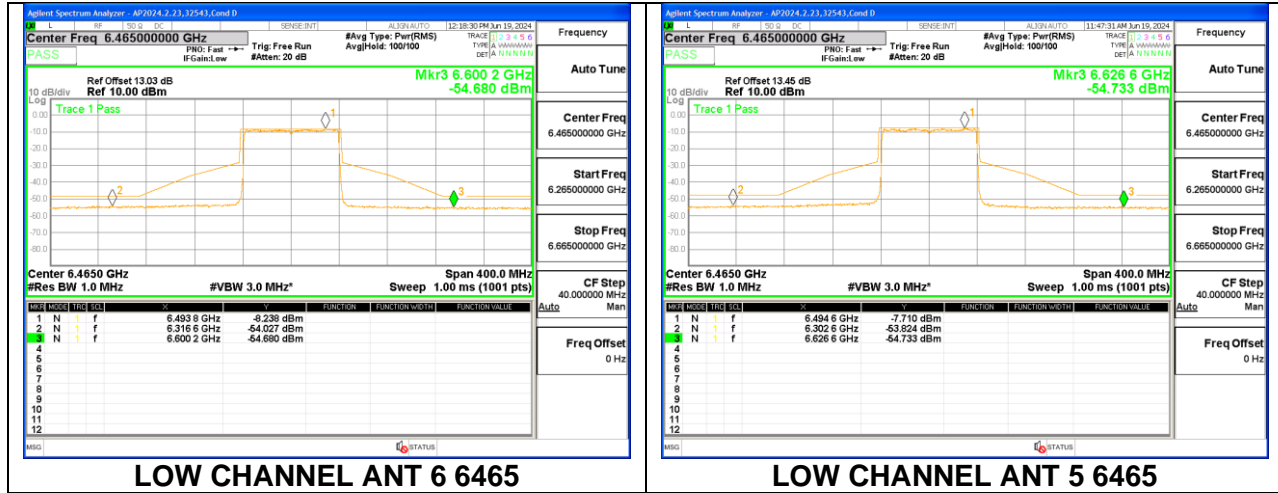

2TX Antenna 6 + Antenna 5 OFDMA MODE (FCC + IC) – SU Mode