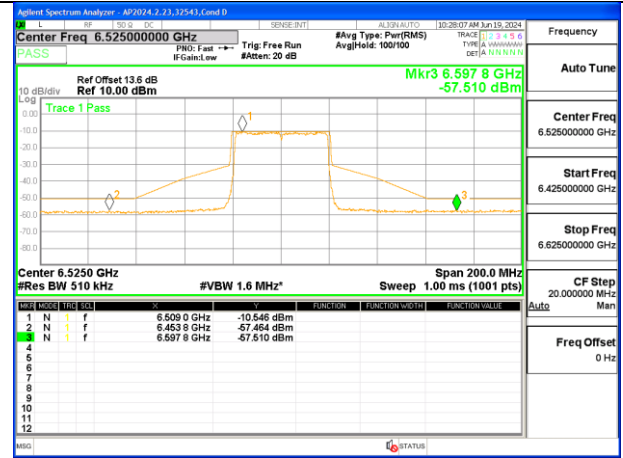

STRADDLE CHANNEL ANT 5 6525