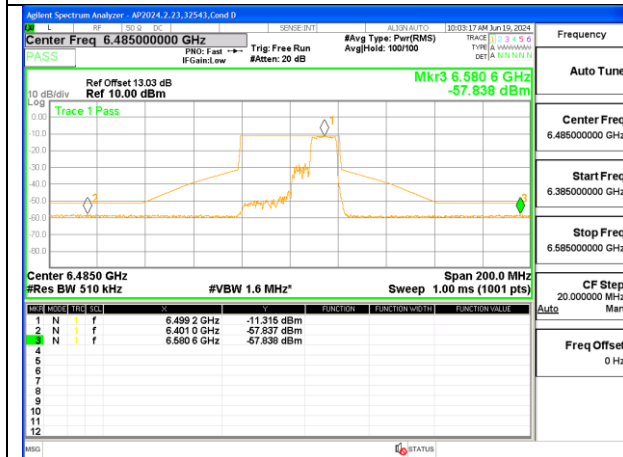

2TX Antenna 6 + Antenna 5 OFDMA MODE (FCC + IC) – MRU106+26-Tones, RU Index 84

2TX Antenna 6 + Antenna 5 OFDMA MODE (FCC + IC) – MRU106+26-Tones, RU Index 85

LOW CHANNEL ANT 6 6445

LOW CHANNEL ANT 5 6445

MID CHANNEL ANT 6 6485

MID CHANNEL ANT 5 6485

STRADDLE CHANNEL ANT 6 6525

STRADDLE CHANNEL ANT 5 6525

2TX Antenna 6 + Antenna 5 OFDMA MODE (FCC + IC) – SU Mode

LOW CHANNEL ANT 6 6445

LOW CHANNEL ANT 5 6445

MID CHANNEL ANT 6 6485