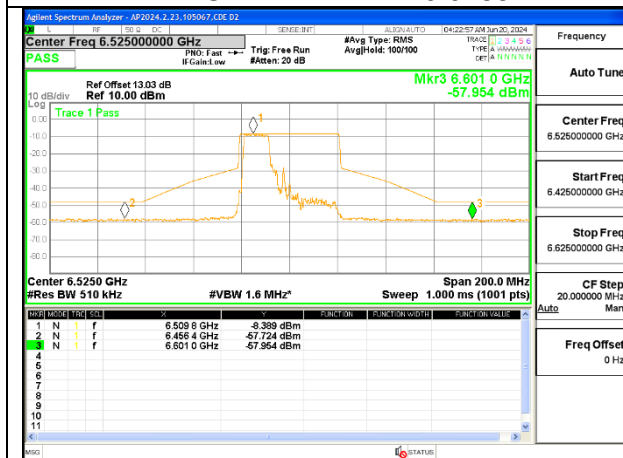

STRADDLE CHANNEL ANT 6 6525