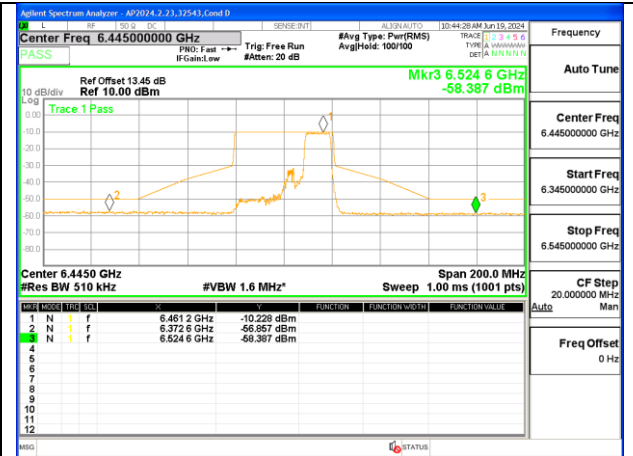

2TX Antenna 6 + Antenna 5 OFDMA MODE (FCC + IC) – MRU106+26-Tones, RU Index 84

2TX Antenna 6 + Antenna 5 OFDMA MODE (FCC + IC) – MRU106+26-Tones, RU Index 85

LOW CHANNEL ANT 6 6445

LOW CHANNEL ANT 5 6445

MID CHANNEL ANT 6 6485

MID CHANNEL ANT 5 6485

STRADDLE CHANNEL ANT 6 6525

STRADDLE CHANNEL ANT 5 6525

2TX Antenna 6 + Antenna 5 OFDMA MODE (FCC + IC) – SU Mode

LOW CHANNEL ANT 6 6445

LOW CHANNEL ANT 5 6445

MID CHANNEL ANT 6 6485