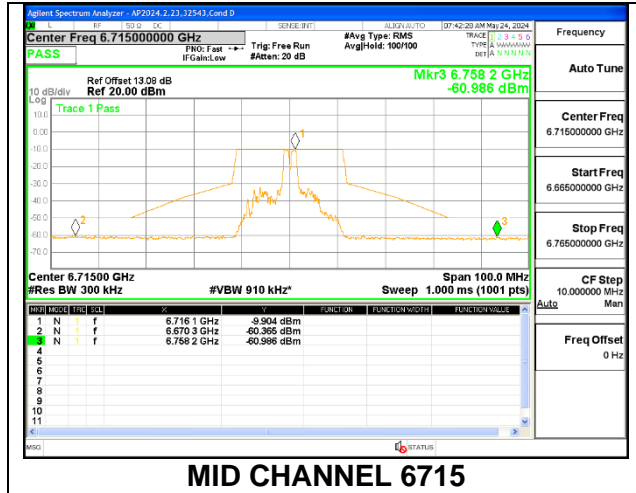

1TX Antenna 6 MODE (FCC+IC) MOBILE – 26-Tones, RU Index 0

LOW CHANNEL 6535

MID CHANNEL 6715

STRADDLE CHANNEL 6875

1TX Antenna 6 MODE (FCC+IC) MOBILE – 26-Tones, RU Index 4

1TX Antenna 6 MODE (FCC+IC) MOBILE – 26-Tones, RU Index 8