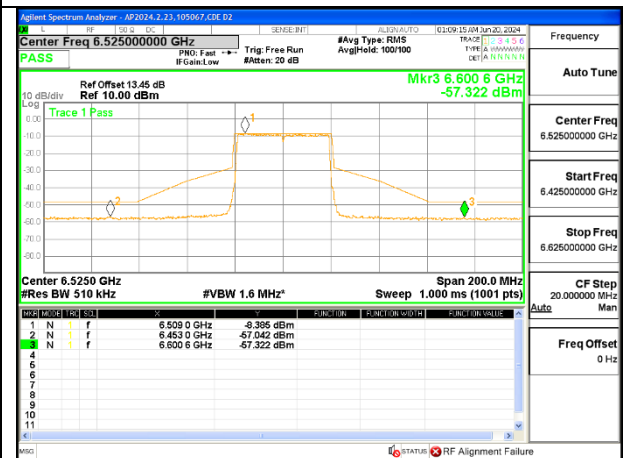

LOWCHANNEL ANT 5 6445

MID CHANNEL ANT 6 6485

MID CHANNEL ANT 5 6485

STRADDLE CHANNEL ANT 6 6525

STRADDLE CHANNEL ANT 5 6525

9.6.7. 802.11be EHT80 MODE IN THE UNII-6 BAND

1TX Antenna 6 MODE (FCC+IC) MOBILE – 52-Tones, RU Index 37