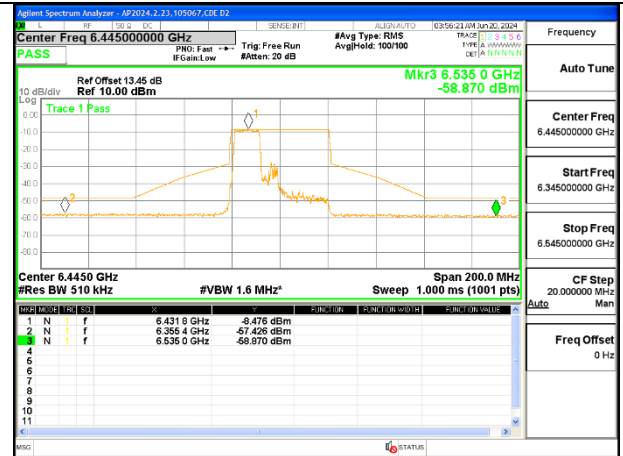

MID CHANNEL ANT 5 6485

STRADDLE CHANNEL ANT 6 6525

STRADDLE CHANNEL ANT 5 6525

2TX Antenna 6 + Antenna 5 SDM MODE (FCC + IC) – MRU106+26-Tones, RU Index 82

LOW CHANNEL ANT 6 6445

LOW CHANNEL ANT 5 6445

MID CHANNEL ANT 6 6485