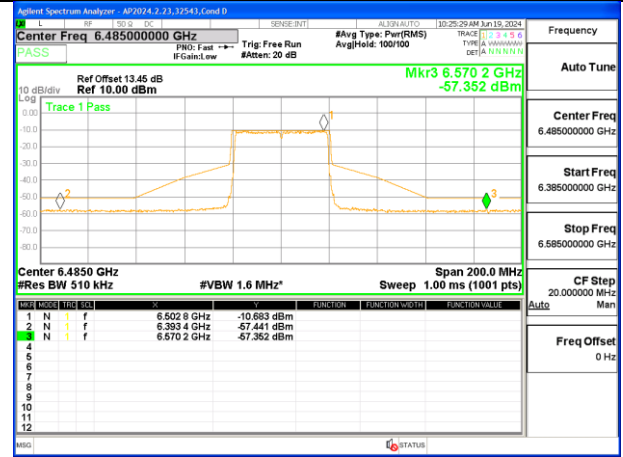

MID CHANNEL ANT 6 6485

MID CHANNEL ANT 5 6485

STRADDLE CHANNEL ANT 6 6525

STRADDLE CHANNEL ANT 5 6525

2TX Antenna 6 + Antenna 5 OFDMA MODE (FCC + IC) – SU Mode

LOW CHANNEL ANT 6 6445

LOW CHANNEL ANT 5 6445

MID CHANNEL ANT 6 6485