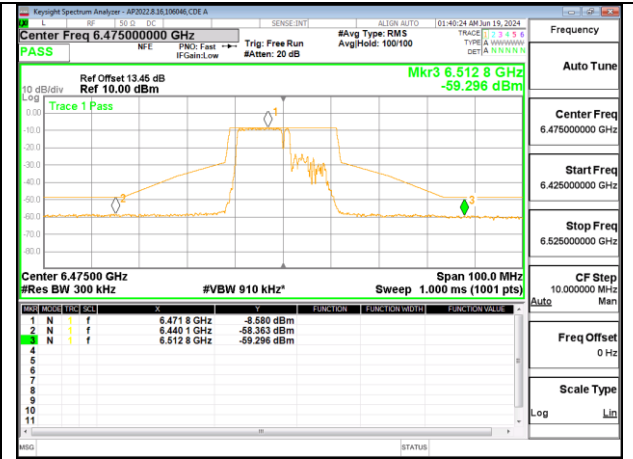

MID CHANNEL 6475