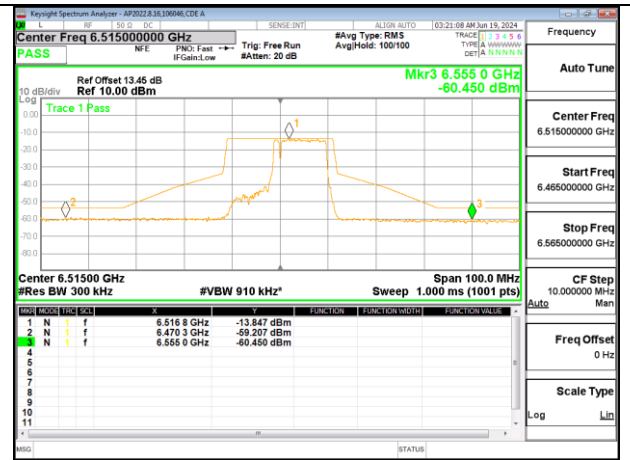

LOW CHANNEL ANT 6 6435

LOW CHANNEL ANT 5 6435

MID CHANNEL ANT 6 6475

MID CHANNEL ANT 5 6475

HIGH CHANNEL ANT 6 6515

HIGH CHANNEL ANT 5 6515

2TX Antenna 6 + Antenna 5 OFDMA MODE (FCC + IC) – SU MODE

LOW CHANNEL ANT 6 6435