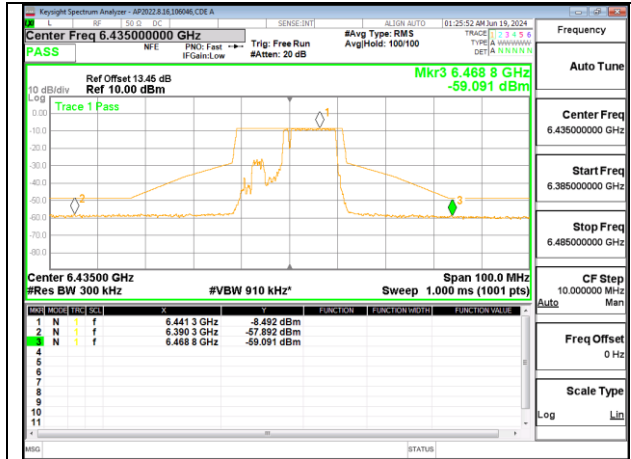

**HIGH CHANNEL 6515**

**1TX Antenna 5 MODE (FCC+IC) MOBILE – MRU106+26-Tones, RU Index 82**

**LOW CHANNEL 6435**

**MID CHANNEL 6475**

**HIGH CHANNEL 6515**

1TX Antenna 5 MODE (FCC+IC) MOBILE – MRU106+26-Tones, RU Index 83