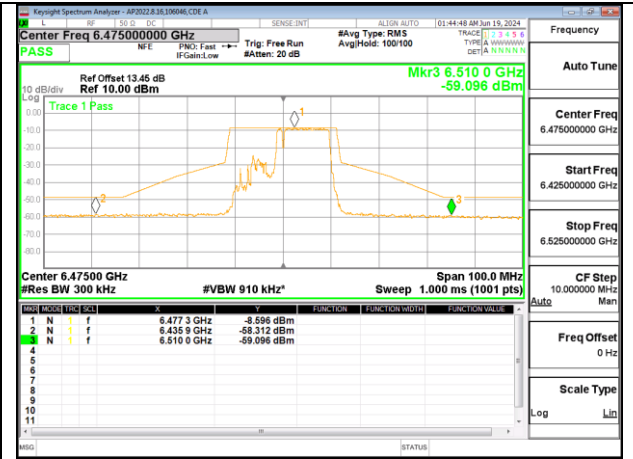

MID CHANNEL 6475