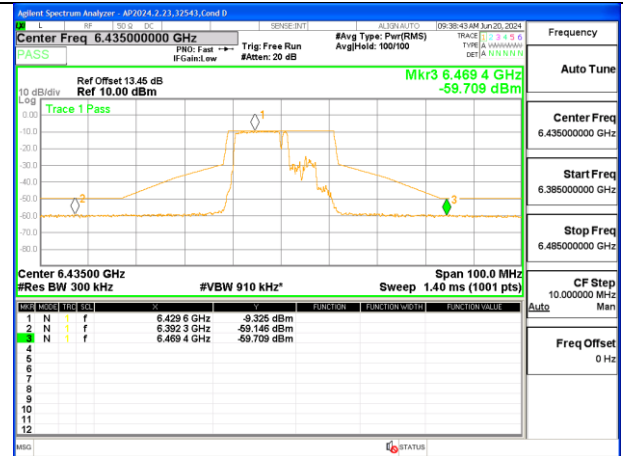

LOW CHANNEL ANT 5 6435

MID CHANNEL ANT 6 6475

MID CHANNEL ANT 5 6475

HIGH CHANNEL ANT 6 6515

HIGH CHANNEL ANT 5 6515

2TX Antenna 6 + Antenna 5 SDM MODE (FCC + IC) – MRU106+26-Tones, RU Index 82

LOW CHANNEL ANT 6 6435