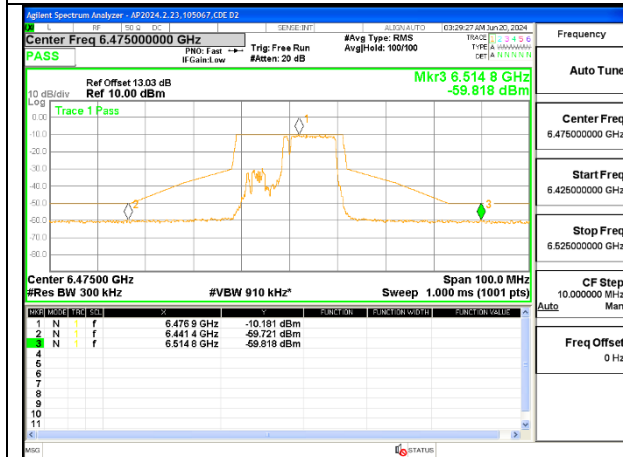

MID CHANNEL ANT 6 6475