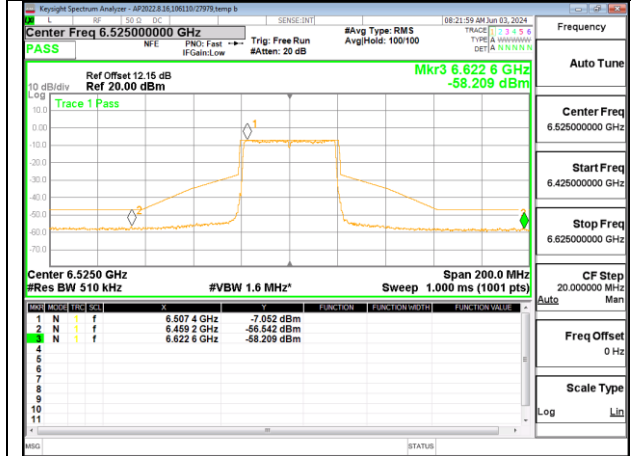

**1TX Antenna 5 MODE (FCC-IC) MOBILE – MRU106+26-Tones, RU Index 85**

**1TX Antenna 5 MODE (FCC+IC) MOBILE – SU MODE**

**LOW CHANNEL 6445**

**MID CHANNEL 6485**

**STRADDLE CHANNEL 6525**

2TX Antenna 6 + Antenna 5 OFDMA MODE (FCC + IC) – MRU106+26-Tones, RU Index 82

LOW CHANNEL ANT 6 6445

LOW CHANNEL ANT 5 6445

MID CHANNEL ANT 6 6485

MID CHANNEL ANT 5 6485

STRADDLE CHANNEL ANT 6 6525

STRADDLE CHANNEL ANT 5 6525