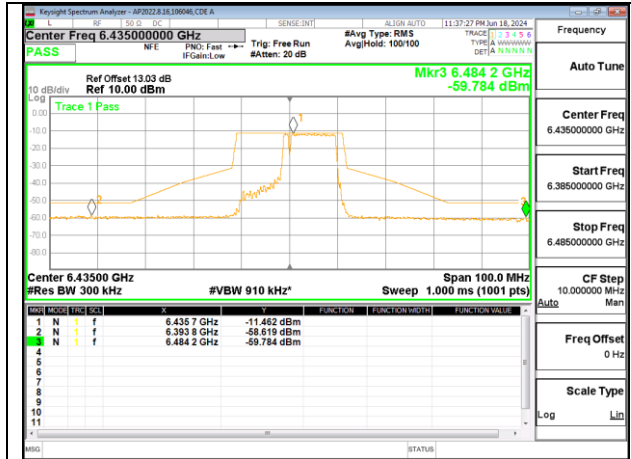

LOW CHANNEL ANT 6 6435

LOW CHANNEL ANT 56435

MID CHANNEL ANT 6 6475

MID CHANNEL ANT 5 6475

HIGH CHANNEL ANT 6 6515

HIGH CHANNEL ANT 5 6515

2TX Antenna 6 + Antenna 5 OFDMA MODE (FCC + IC) – MRU106+26-Tones, RU Index 83