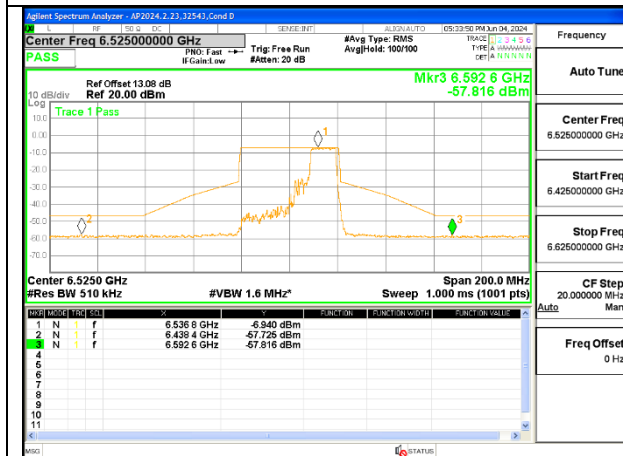

**MID CHANNEL 6485**

**1TX Antenna 6 MODE (FCC-IC) MOBILE – MRU106+26-Tones, RU Index 85**

**LOW CHANNEL 6445**

**MID CHANNEL 6485**

**STRADDLE CHANNEL 6525**

**1TX Antenna 6 MODE (FCC+IC) MOBILE – SU MODE**