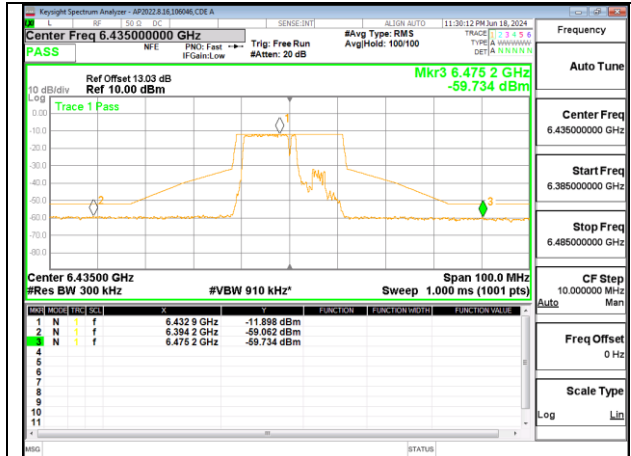

LOW CHANNEL 6435

MID CHANNEL 6475

HIGH CHANNEL 6515

**1TX Antenna 5 MODE (FCC+IC) MOBILE – SU MODE**

**LOW CHANNEL 6435**

**MID CHANNEL 6475**

**HIGH CHANNEL 6515**

2TX Antenna 6 + Antenna 5 OFDMA MODE (FCC + IC) – MRU106+26-Tones, RU Index 82