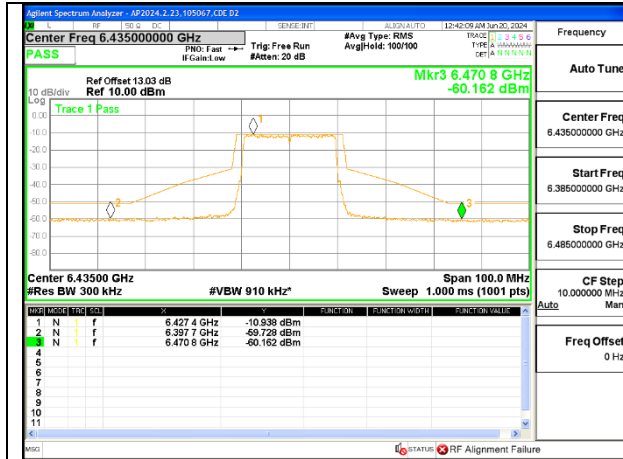

LOW CHANNEL ANT 5 6435

MID CHANNEL ANT 6 6475

MID CHANNEL ANT 5 6475

HIGH CHANNEL ANT 6 6515

HIGH CHANNEL ANT 5 6515

2TX Antenna 6 + Antenna 5 SDM MODE (FCC + IC) – SU Mode

LOW CHANNEL ANT 6 6435

LOW CHANNEL ANT 5 6435