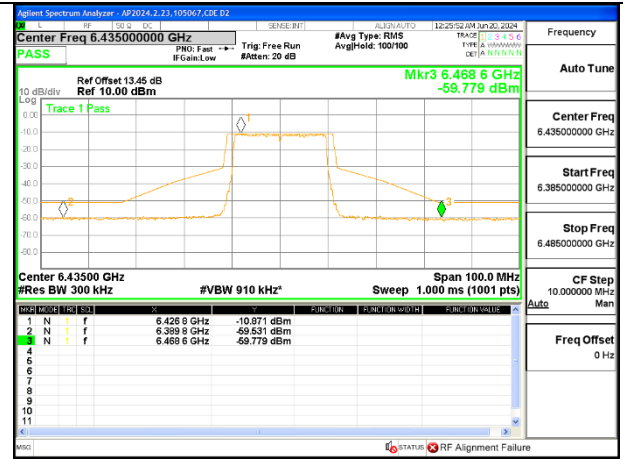

LOW CHANNEL ANT 5 6435

MID CHANNEL ANT 6 6475

MID CHANNEL ANT 5 6475

HIGH CHANNEL ANT 6 6515

HIGH CHANNEL ANT 5 6515

2TX Antenna 6 + Antenna 5 SDM MODE (FCC + IC) – SU Mode

LOW CHANNEL ANT 6 6435

LOW CHANNEL ANT 5 6435