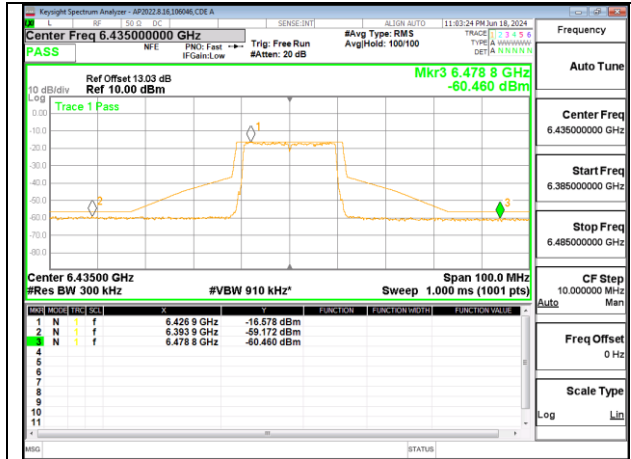

LOW CHANNEL ANT 6 6435

LOW CHANNEL ANT 5 6435

MID CHANNEL ANT 6 6475

MID CHANNEL ANT 5 6475

HIGH CHANNEL ANT 6 6515

HIGH CHANNEL ANT 5 6515

2TX Antenna 6 + Antenna 5 OFDMA MODE (FCC + IC) – SU MODE

LOW CHANNEL ANT 6 6435