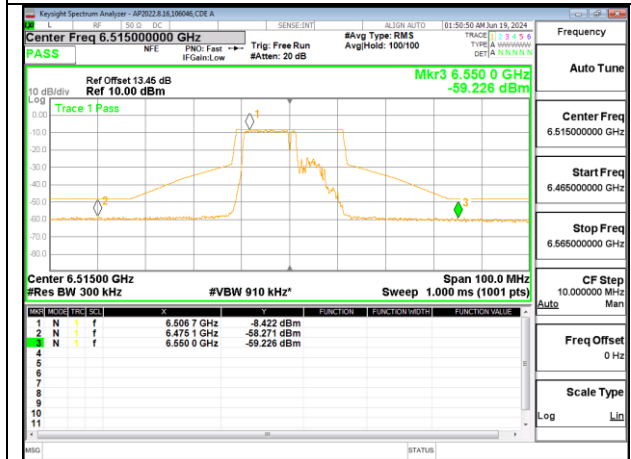

**HIGH CHANNEL 6515**

**1TX Antenna 5 MODE (FCC+IC) MOBILE – MRU106+26-Tones, RU Index 82**

**LOW CHANNEL 6435**

**MID CHANNEL 6475**

**HIGH CHANNEL 6515**

1TX Antenna 5 MODE (FCC+IC) MOBILE – MRU106+26-Tones, RU Index 83

LOW CHANNEL 6435

MID CHANNEL 6475

HIGH CHANNEL 6515

**1TX Antenna 5 MODE (FCC+IC) MOBILE – SU MODE**

**LOW CHANNEL 6435**

**MID CHANNEL 6475**

**HIGH CHANNEL 6515**

2TX Antenna 6 + Antenna 5 OFDMA MODE (FCC + IC) – MRU106+26-Tones, RU Index 82