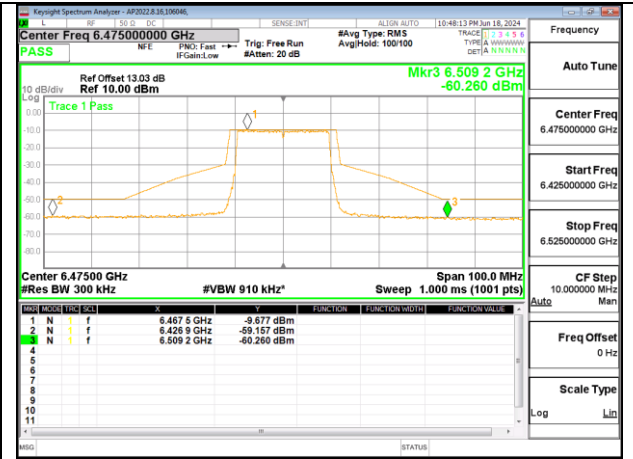

**1TX Antenna 6 MODE (FCC+IC) MOBILE – MRU106+26-Tones, RU Index 83**

**LOW CHANNEL 6435**

**MID CHANNEL 6475**

**HIGH CHANNEL 6515**

**1TX Antenna 6 MODE (FCC+IC) MOBILE – SU MODE**

**LOW CHANNEL 6435**

**MID CHANNEL 6475**