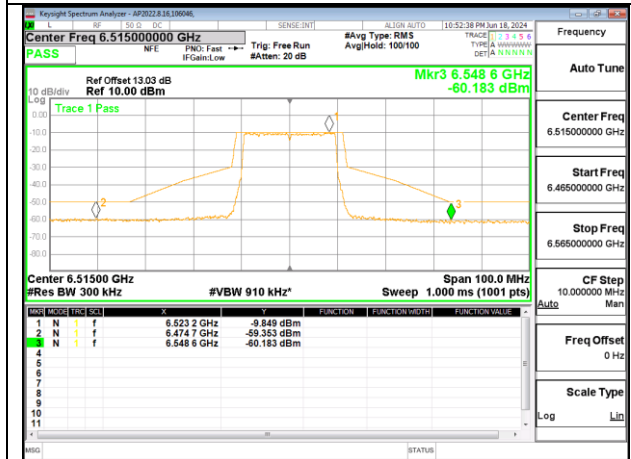

**1TX Antenna 6 MODE (FCC+IC) MOBILE – MRU106+26-Tones, RU Index 83**

**LOW CHANNEL 6435**

**MID CHANNEL 6475**

**HIGH CHANNEL 6515**

**1TX Antenna 6 MODE (FCC+IC) MOBILE – SU MODE**

**LOW CHANNEL 6435**

**MID CHANNEL 6475**