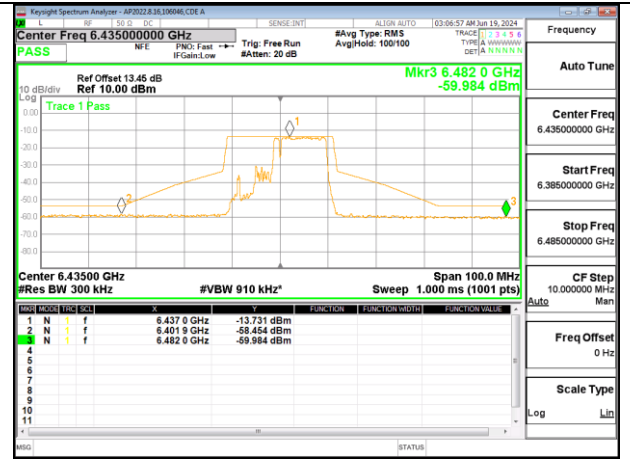

LOW CHANNEL ANT 5 6435