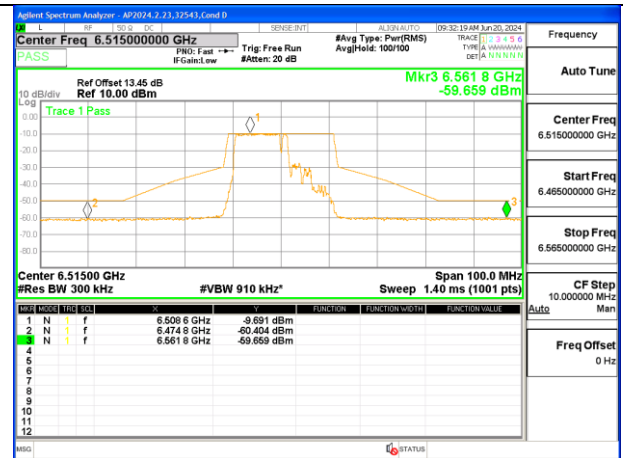

LOW CHANNEL ANT 5 6435

MID CHANNEL ANT 6 6475

MID CHANNEL ANT 5 6475

HIGH CHANNEL ANT 6 6515

HIGH CHANNEL ANT 5 6515

2TX Antenna 6 + Antenna 5 SDM MODE (FCC + IC) – MRU106+26-Tones, RU Index 83

LOW CHANNEL ANT 6 6435