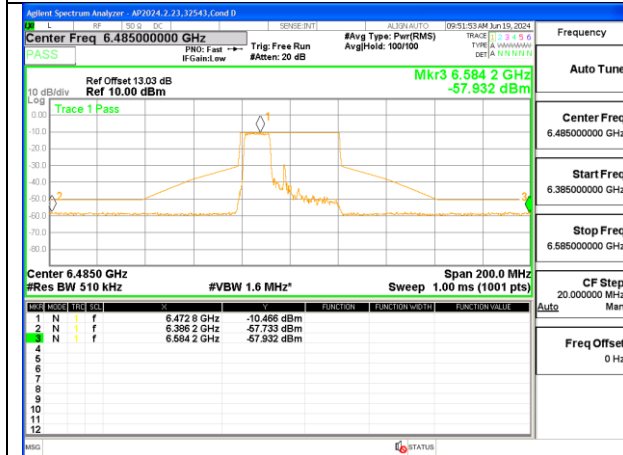

MID CHANNEL ANT 6 6485