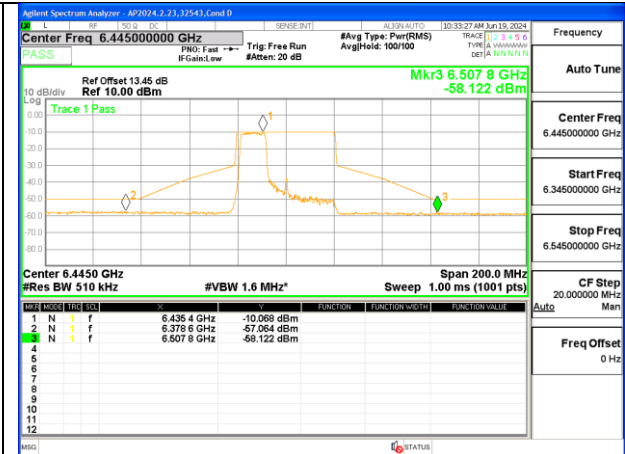

LOW CHANNEL ANT 5 6445