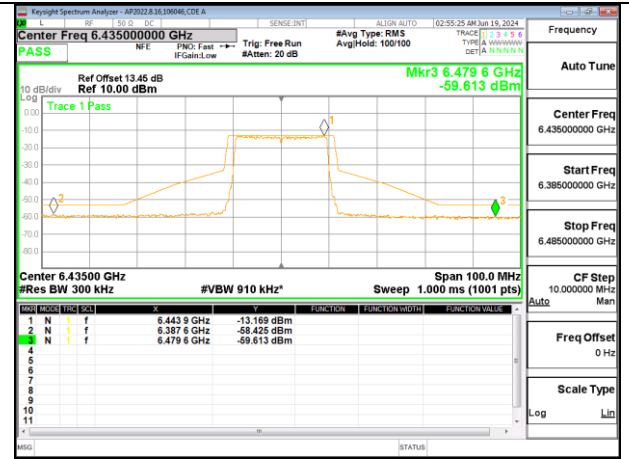

LOW CHANNEL ANT 6 6435

LOW CHANNEL ANT 5 6435

MID CHANNEL ANT 6 6475

MID CHANNEL ANT 5 6475

HIGH CHANNEL ANT 6 6515

HIGH CHANNEL ANT 5 6515

2TX Antenna 6 + Antenna 5 OFDMA MODE (FCC + IC) – SU MODE

LOW CHANNEL ANT 6 6435