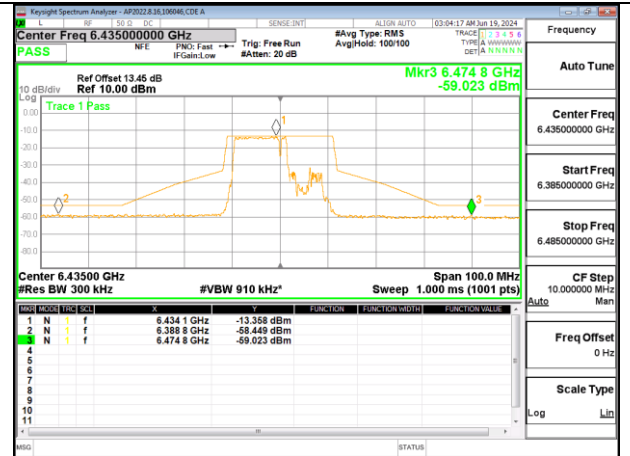

LOW CHANNEL ANT 56435