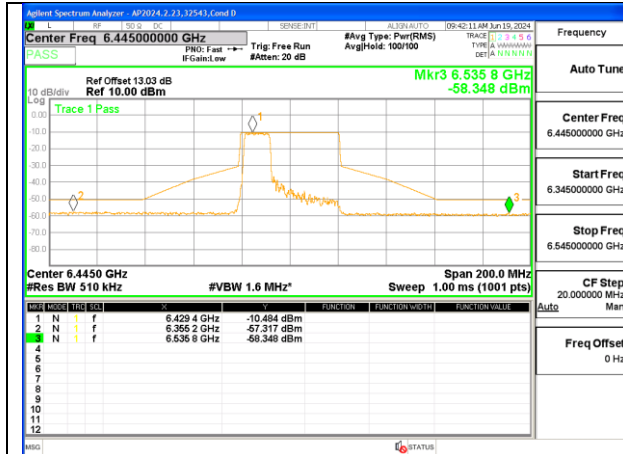

**1TX Antenna 5 MODE (FCC-IC) MOBILE – MRU106+26-Tones, RU Index 85**

**1TX Antenna 5 MODE (FCC+IC) MOBILE – SU MODE**

**LOW CHANNEL 6445**

**MID CHANNEL 6485**

**STRADDLE CHANNEL 6525**

2TX Antenna 6 + Antenna 5 OFDMA MODE (FCC + IC) – MRU106+26-Tones, RU Index 82