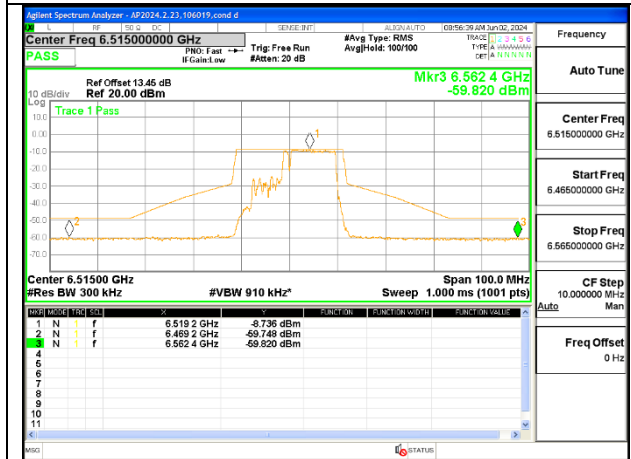

**HIGH CHANNEL 6515**

**1TX Antenna 5 MODE (FCC+IC) MOBILE – MRU106+26-Tones, RU Index 82**

**LOW CHANNEL 6435**

**MID CHANNEL 6475**

**HIGH CHANNEL 6515**

1TX Antenna 5 MODE (FCC+IC) MOBILE – MRU106+26-Tones, RU Index 83

LOW CHANNEL 6435

MID CHANNEL 6475

HIGH CHANNEL 6515

**1TX Antenna 5 MODE (FCC+IC) MOBILE – SU MODE**

**LOW CHANNEL 6435**

**MID CHANNEL 6475**

**HIGH CHANNEL 6515**

2TX Antenna 6 + Antenna 5 OFDMA MODE (FCC + IC) – MRU106+26-Tones, RU Index 82