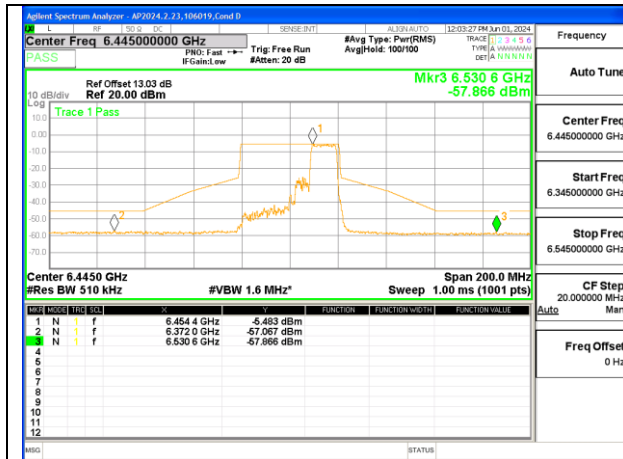

1TX Antenna 6 MODE (FCC-IC) MOBILE – MRU106+26-Tones, RU Index 85

LOW CHANNEL 6445