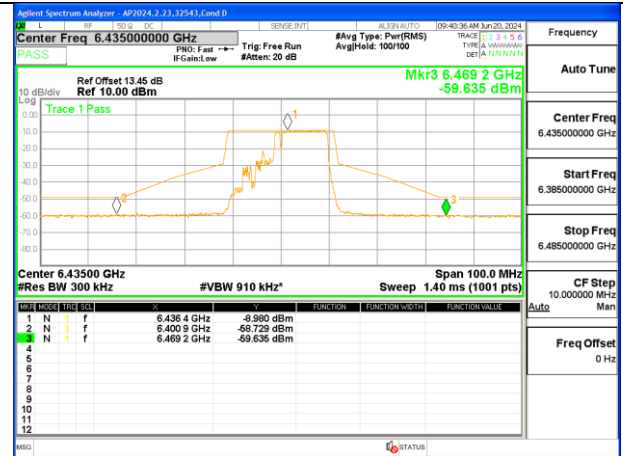

LOW CHANNEL ANT 5 6435

MID CHANNEL ANT 6 6475

MID CHANNEL ANT 5 6475

HIGH CHANNEL ANT 6 6515

HIGH CHANNEL ANT 5 6515

2TX Antenna 6 + Antenna 5 SDM MODE (FCC + IC) – MRU106+26-Tones, RU Index 83

LOW CHANNEL ANT 6 6435