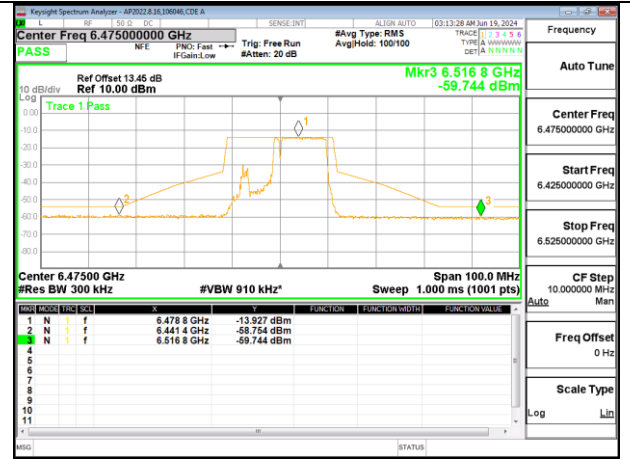

MID CHANNEL ANT 5 6475