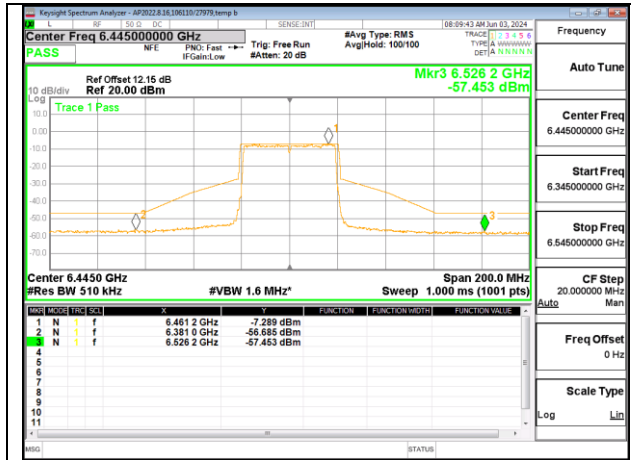

**LOW CHANNEL 6445**

**MID CHANNEL 6485**

**STRADDLE CHANNEL 6525**

**1TX Antenna 5 MODE (FCC+IC) MOBILE – MRU106+26-Tones, RU Index 82**

**LOW CHANNEL 6445**

**MID CHANNEL 6485**

**STRADDLE CHANNEL 6525**

**1TX Antenna 5 MODE (FCC-IC) MOBILE – MRU106+26-Tones, RU Index 84**

**1TX Antenna 5 MODE (FCC-IC) MOBILE – MRU106+26-Tones, RU Index 85**

**1TX Antenna 5 MODE (FCC+IC) MOBILE – SU MODE**

**LOW CHANNEL 6445**

**MID CHANNEL 6485**

**STRADDLE CHANNEL 6525**

2TX Antenna 6 + Antenna 5 OFDMA MODE (FCC + IC) – MRU106+26-Tones, RU Index 82