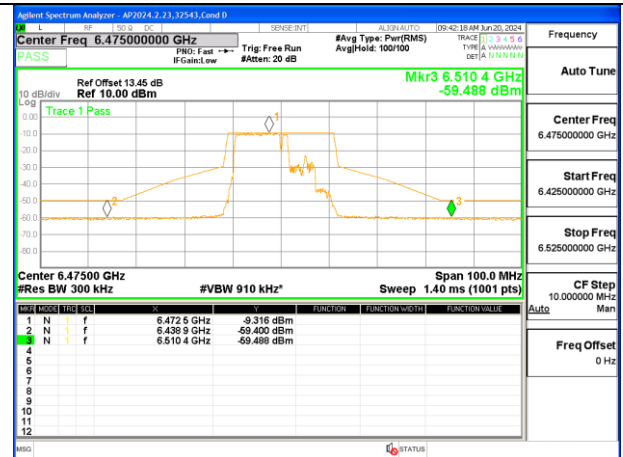

MID CHANNEL ANT 5 6475