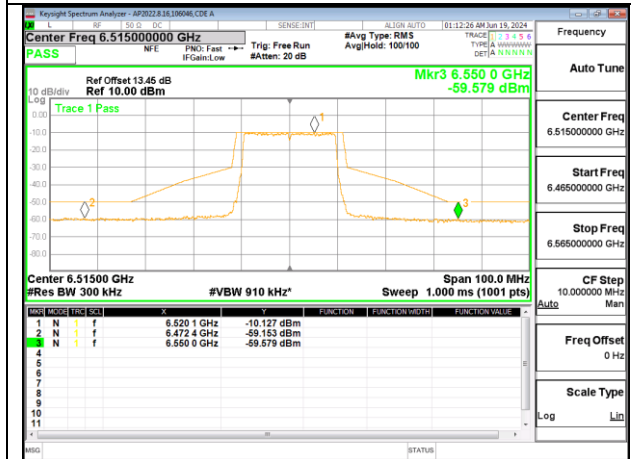

LOW CHANNEL 6435

MID CHANNEL 6475

HIGH CHANNEL 6515

**1TX Antenna 5 MODE (FCC+IC) MOBILE – SU MODE**

**LOW CHANNEL 6435**

**MID CHANNEL 6475**

**HIGH CHANNEL 6515**

2TX Antenna 6 + Antenna 5 OFDMA MODE (FCC + IC) – MRU106+26-Tones, RU Index 82