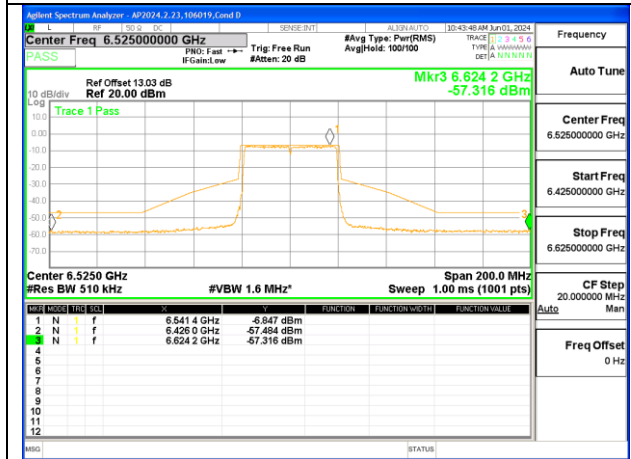

STRADDLE CHANNEL 6525