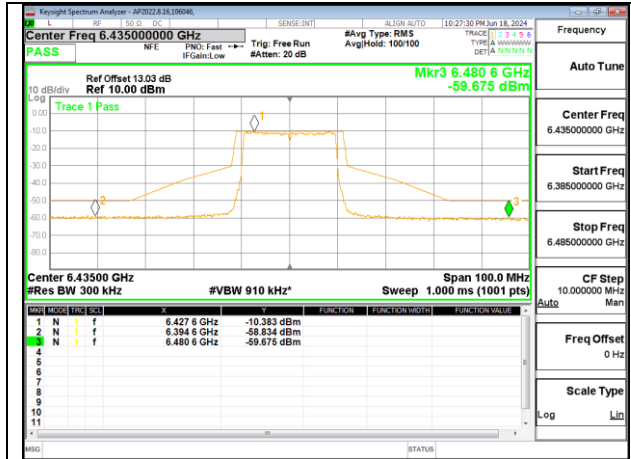

**1TX Antenna 6 MODE (FCC+IC) MOBILE – MRU106+26-Tones, RU Index 83**

**LOW CHANNEL 6435**

**MID CHANNEL 6475**

**HIGH CHANNEL 6515**

**1TX Antenna 6 MODE (FCC+IC) MOBILE – SU MODE**

**LOW CHANNEL 6435**

**MID CHANNEL 6475**