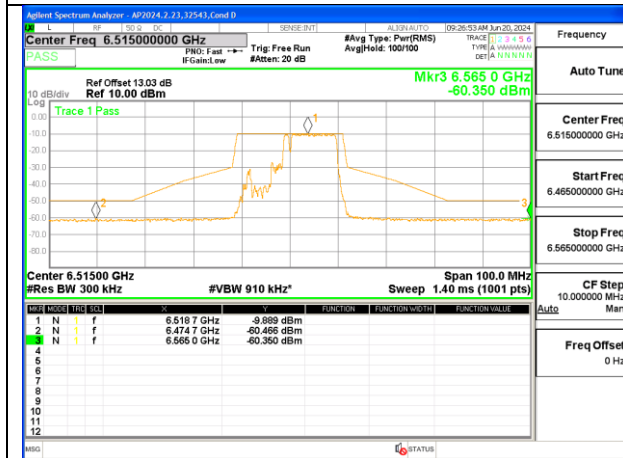

HIGH CHANNEL ANT 6 6515