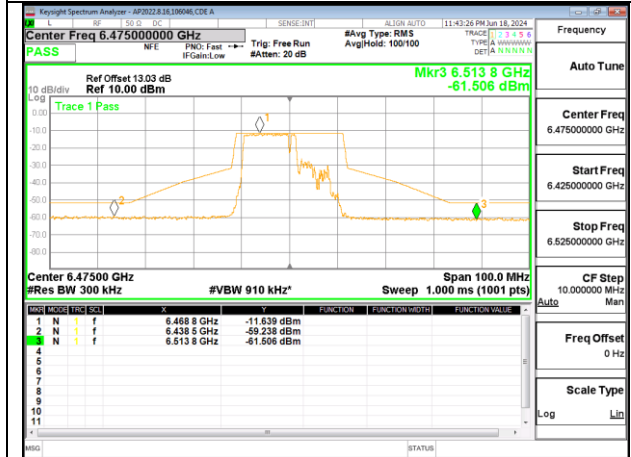

MID CHANNEL ANT 6 6475