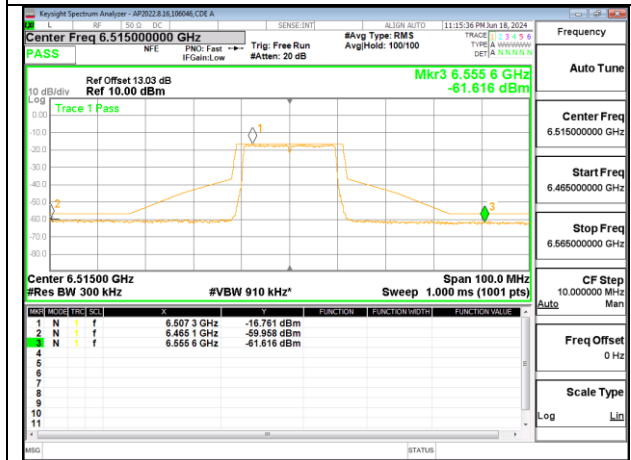

HIGH CHANNEL ANT 6 6515