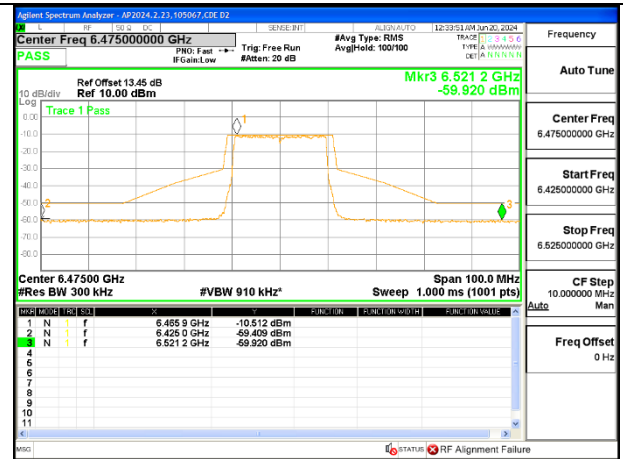

MID CHANNEL ANT 5 6475