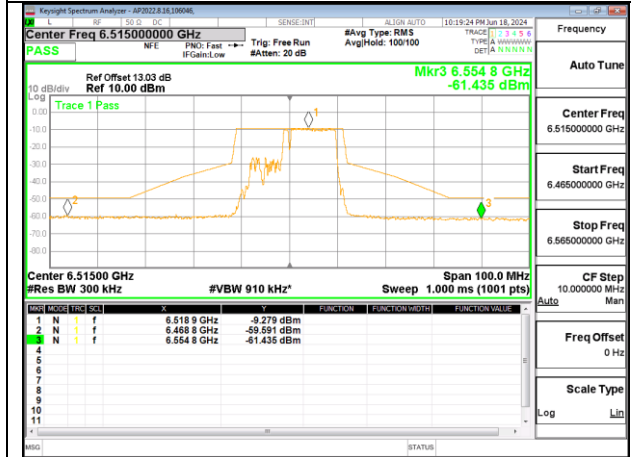

**1TX Antenna 6 MODE (FCC+IC) MOBILE – MRU106+26-Tones, RU Index 83**

**LOW CHANNEL 6435**

**MID CHANNEL 6475**

**HIGH CHANNEL 6515**

**1TX Antenna 6 MODE (FCC+IC) MOBILE – SU MODE**

**LOW CHANNEL 6435**

**MID CHANNEL 6475**