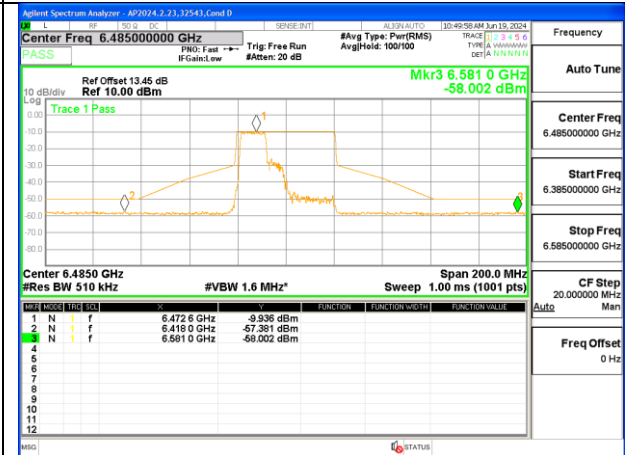

MID CHANNEL ANT 5 6485