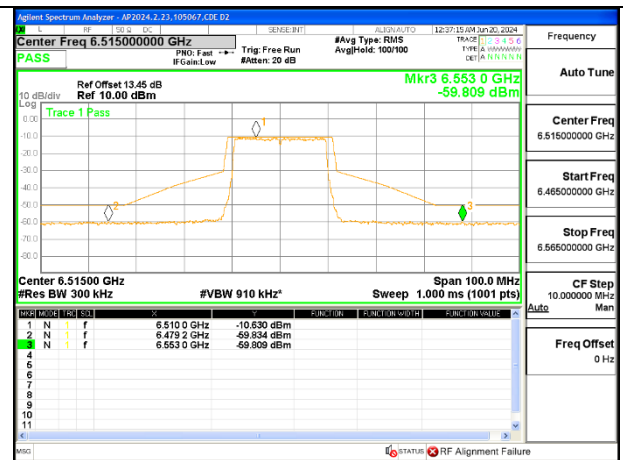

HIGH CHANNEL ANT 5 6515