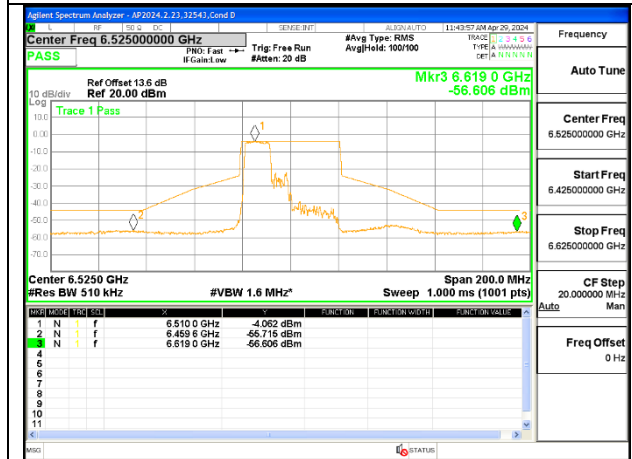

**LOW CHANNEL 6445**

**MID CHANNEL 6485**

**STRADDLE CHANNEL 6525**

**1TX Antenna 5 MODE (FCC+IC) MOBILE – MRU106+26-Tones, RU Index 82**

**LOW CHANNEL 6445**

**MID CHANNEL 6485**

**STRADDLE CHANNEL 6525**

**1TX Antenna 5 MODE (FCC-IC) MOBILE – MRU106+26-Tones, RU Index 84**

**1TX Antenna 5 MODE (FCC-IC) MOBILE – MRU106+26-Tones, RU Index 85**

**1TX Antenna 5 MODE (FCC+IC) MOBILE – SU MODE**

**LOW CHANNEL 6445**

**MID CHANNEL 6485**

**STRADDLE CHANNEL 6525**

2TX Antenna 6 + Antenna 5 OFDMA MODE (FCC + IC) – MRU106+26-Tones, RU Index 82