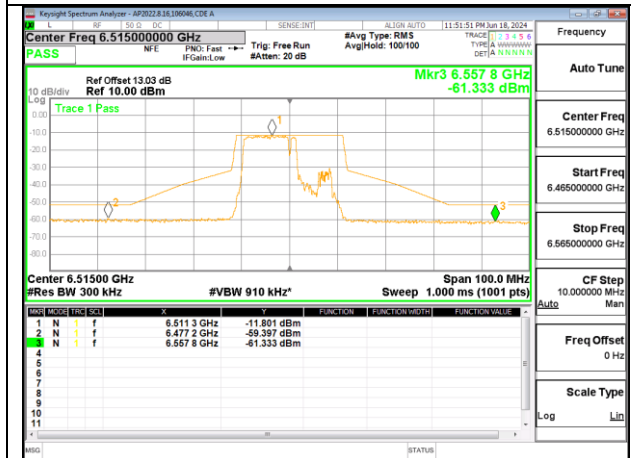

LOW CHANNEL ANT 6 6435

LOW CHANNEL ANT 56435

MID CHANNEL ANT 6 6475

MID CHANNEL ANT 5 6475

HIGH CHANNEL ANT 6 6515

HIGH CHANNEL ANT 5 6515

2TX Antenna 6 + Antenna 5 OFDMA MODE (FCC + IC) – MRU106+26-Tones, RU Index 83