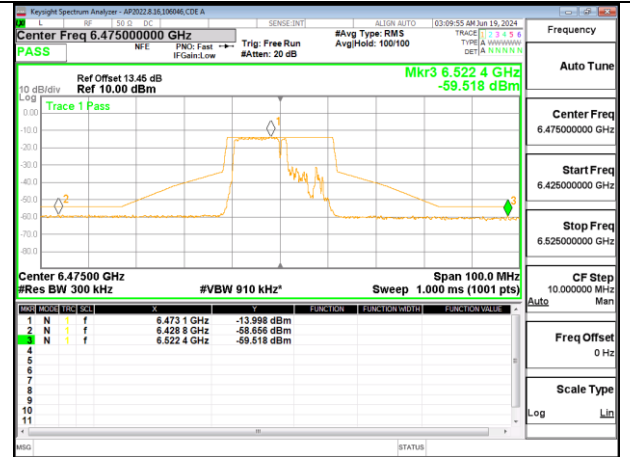

MID CHANNEL ANT 5 6475