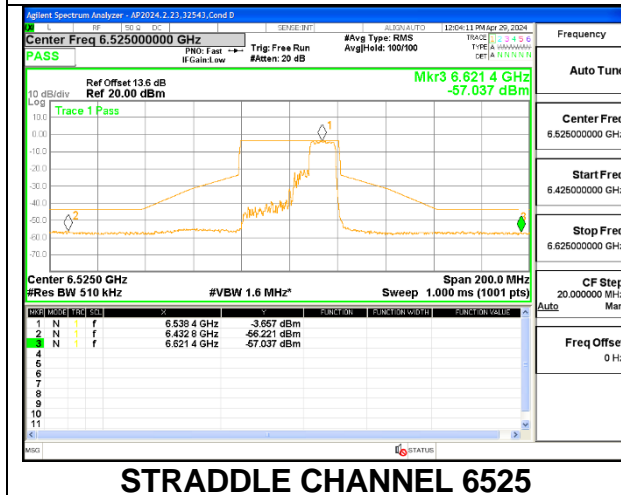

1TX Antenna 5 MODE (FCC-IC) MOBILE – MRU106+26-Tones, RU Index 85