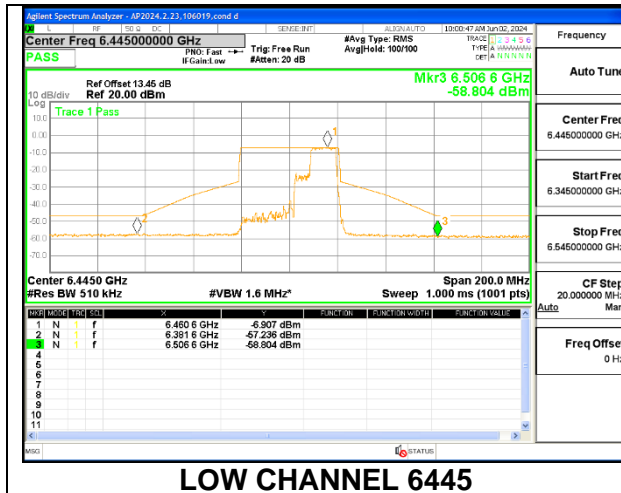

1TX Antenna 5 MODE (FCC-IC) MOBILE – MRU106+26-Tones, RU Index 85