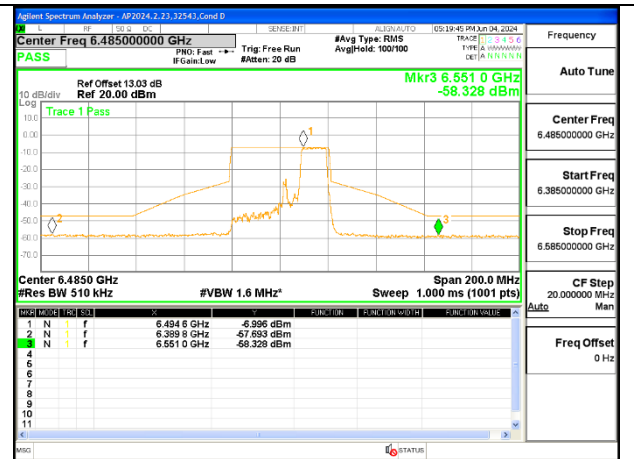

MID CHANNEL 6485