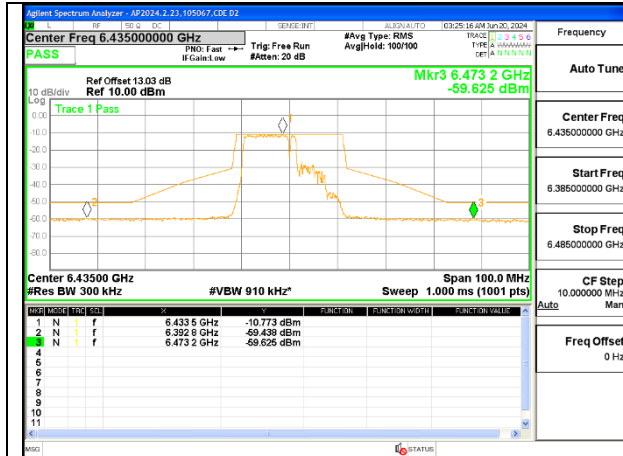

LOW CHANNEL ANT 5 6435

MID CHANNEL ANT 6 6475

MID CHANNEL ANT 5 6475

HIGH CHANNEL ANT 6 6515

HIGH CHANNEL ANT 5 6515

2TX Antenna 6 + Antenna 5 SDM MODE (FCC + IC) – MRU106+26-Tones, RU Index 82

LOW CHANNEL ANT 6 6435