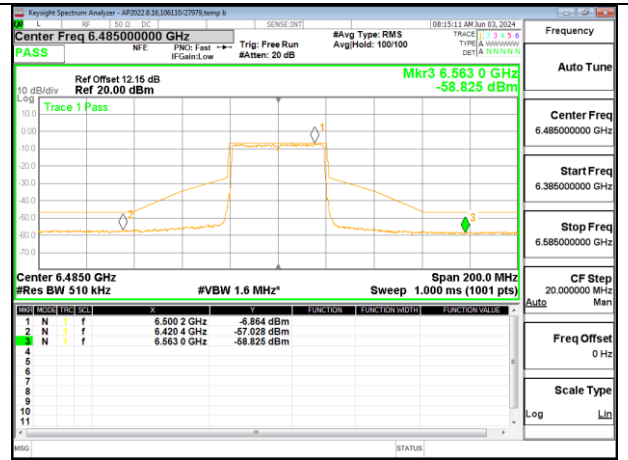

**1TX Antenna 5 MODE (FCC-IC) MOBILE – MRU106+26-Tones, RU Index 85**

**1TX Antenna 5 MODE (FCC+IC) MOBILE – SU MODE**

**LOW CHANNEL 6445**

**MID CHANNEL 6485**

**STRADDLE CHANNEL 6525**

2TX Antenna 6 + Antenna 5 OFDMA MODE (FCC + IC) – MRU106+26-Tones, RU Index 82