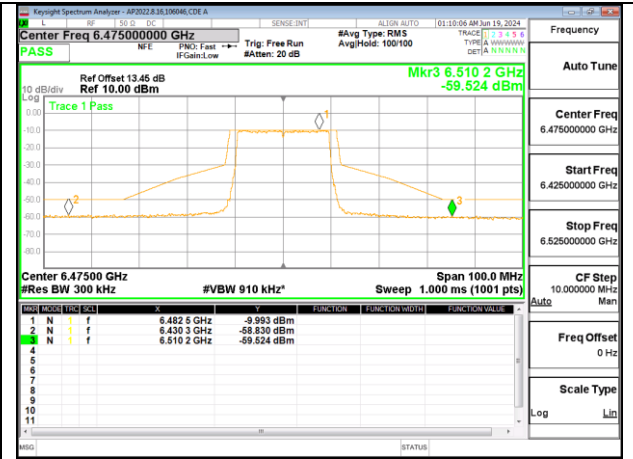

LOW CHANNEL 6435

MID CHANNEL 6475

HIGH CHANNEL 6515

**1TX Antenna 5 MODE (FCC+IC) MOBILE – SU MODE**

**LOW CHANNEL 6435**

**MID CHANNEL 6475**

**HIGH CHANNEL 6515**

2TX Antenna 6 + Antenna 5 OFDMA MODE (FCC + IC) – MRU106+26-Tones, RU Index 82