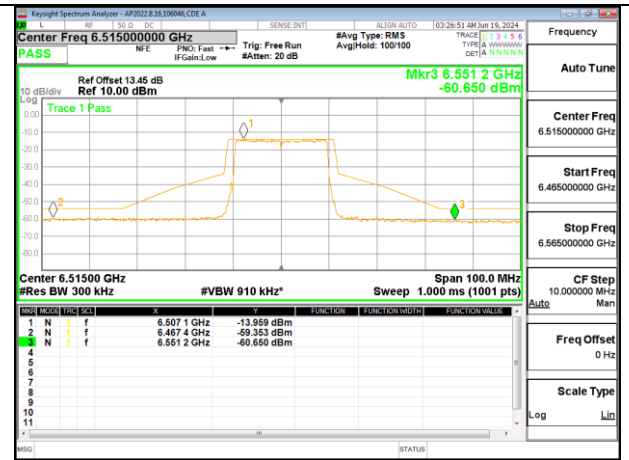

LOW CHANNEL ANT 5 6435

MID CHANNEL ANT 6 6475

MID CHANNEL ANT 5 6475

HIGH CHANNEL ANT 6 6515

HIGH CHANNEL ANT 5 6515

2TX Antenna 6 + Antenna 5 SDM MODE (FCC + IC) – MRU106+26-Tones, RU Index 82

LOW CHANNEL ANT 6 6435