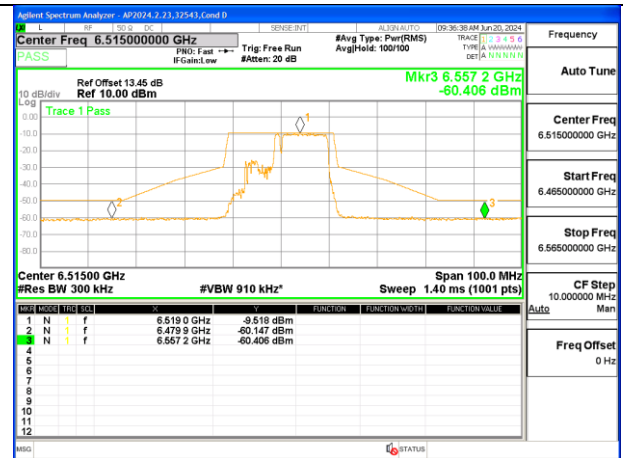

LOW CHANNEL ANT 5 6435

MID CHANNEL ANT 6 6475

MID CHANNEL ANT 5 6475

HIGH CHANNEL ANT 6 6515

HIGH CHANNEL ANT 5 6515

2TX Antenna 6 + Antenna 5 SDM MODE (FCC + IC) – SU Mode

LOW CHANNEL ANT 6 6435

LOW CHANNEL ANT 5 6435