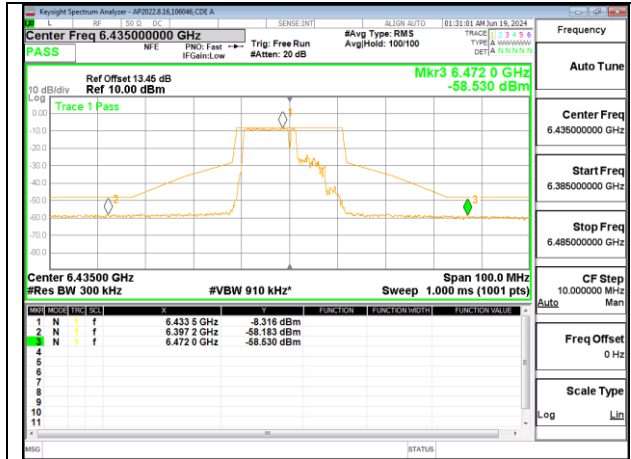

1TX Antenna 5 MODE (FCC+IC) MOBILE – MRU106+26-Tones, RU Index 82

LOW CHANNEL 6435