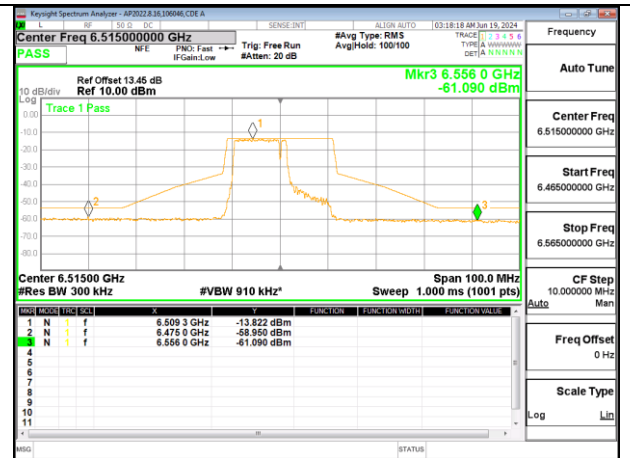

LOW CHANNEL ANT 6 6435

LOW CHANNEL ANT 56435

MID CHANNEL ANT 6 6475

MID CHANNEL ANT 5 6475

HIGH CHANNEL ANT 6 6515

HIGH CHANNEL ANT 5 6515

2TX Antenna 6 + Antenna 5 OFDMA MODE (FCC + IC) – MRU106+26-Tones, RU Index 83