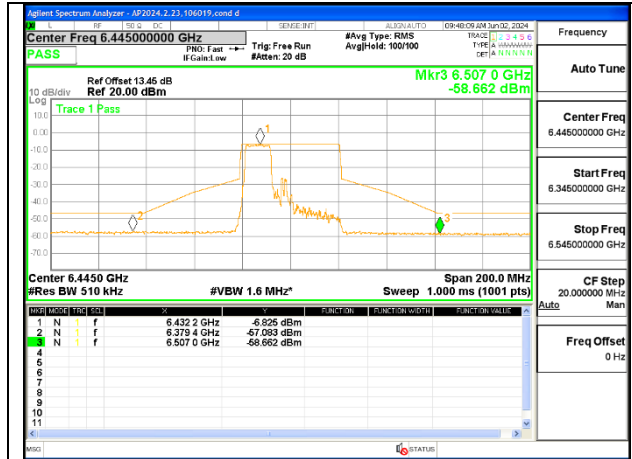

**LOW CHANNEL 6445**

**MID CHANNEL 6485**

**STRADDLE CHANNEL 6525**

**1TX Antenna 5 MODE (FCC+IC) MOBILE – MRU106+26-Tones, RU Index 82**

**LOW CHANNEL 6445**

**MID CHANNEL 6485**

**STRADDLE CHANNEL 6525**

**1TX Antenna 5 MODE (FCC-IC) MOBILE – MRU106+26-Tones, RU Index 84**