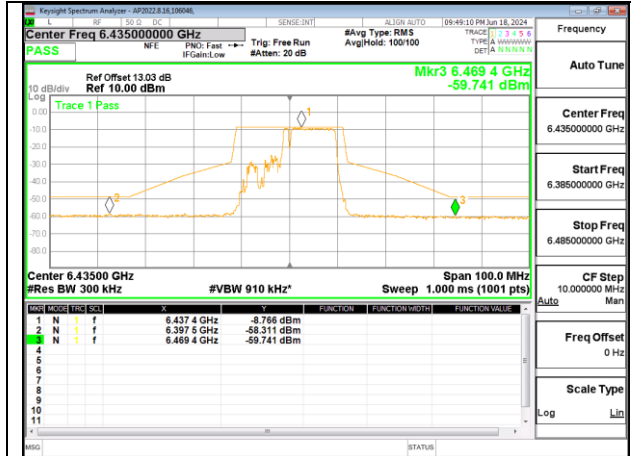

**1TX Antenna 6 MODE (FCC+IC) MOBILE – MRU106+26-Tones, RU Index 83**

**LOW CHANNEL 6435**

**MID CHANNEL 6475**

**HIGH CHANNEL 6515**

**1TX Antenna 6 MODE (FCC+IC) MOBILE – SU MODE**

**LOW CHANNEL 6435**

**MID CHANNEL 6475**