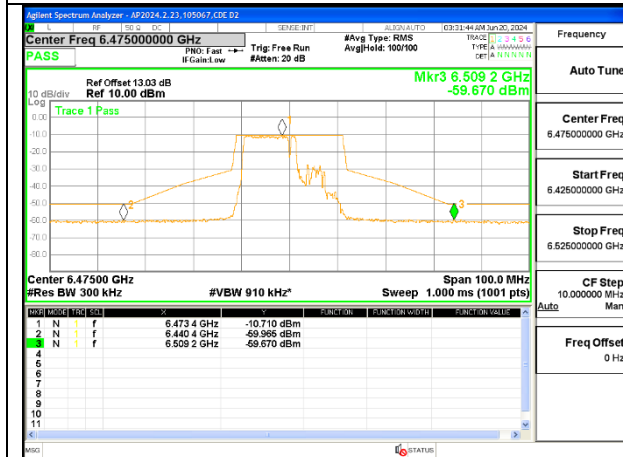

MID CHANNEL ANT 6 6475