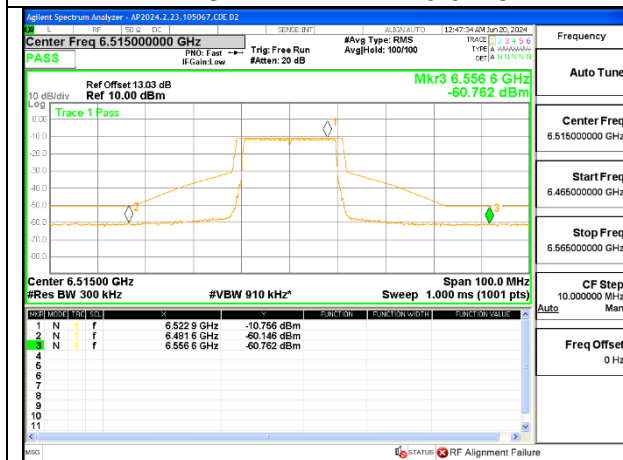

HIGH CHANNEL ANT 6 6515