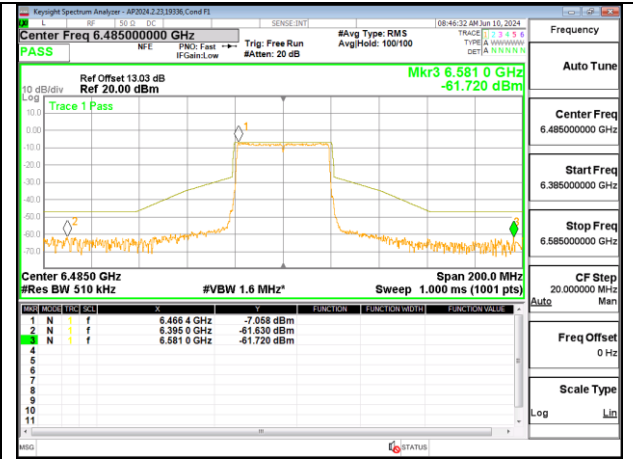

MID CHANNEL 6485