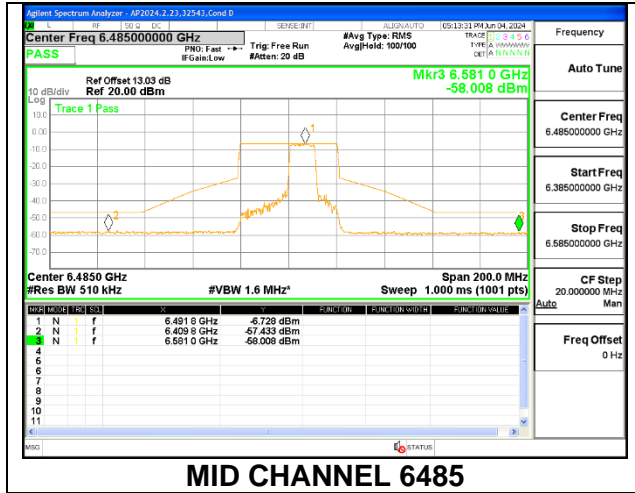

#### 1TX Antenna 6 MODE (FCC+IC) MOBILE – MRU106+26-Tones, RU Index 82

**LOW CHANNEL 6445**

**MID CHANNEL 6485**

**STRADDLE CHANNEL 6525**

**1TX Antenna 6 MODE (FCC-IC) MOBILE – MRU106+26-Tones, RU Index 84**