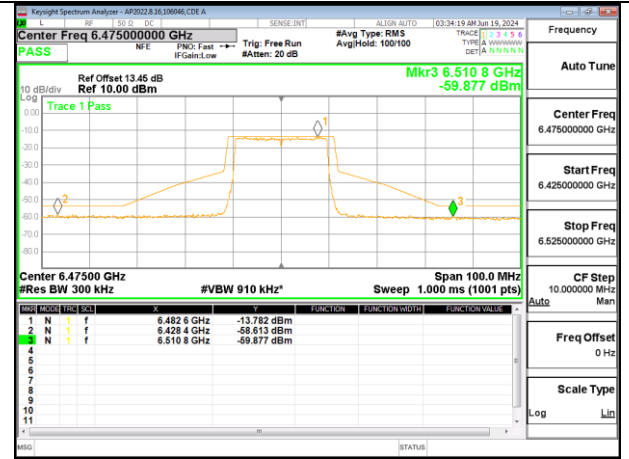

MID CHANNEL ANT 5 6475