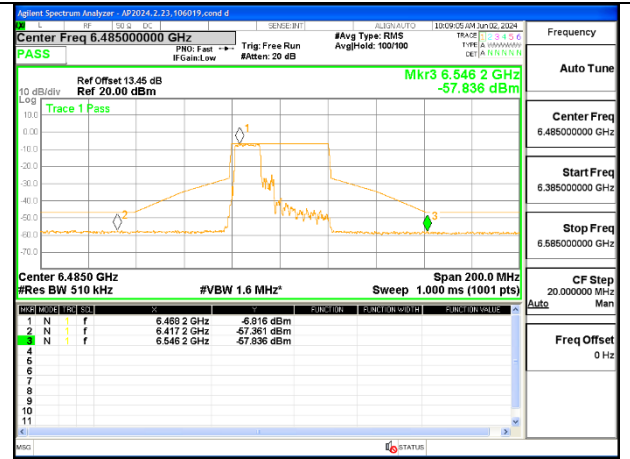

**LOW CHANNEL 6445**

**MID CHANNEL 6485**

**STRADDLE CHANNEL 6525**

**1TX Antenna 5 MODE (FCC+IC) MOBILE – MRU106+26-Tones, RU Index 82**

**LOW CHANNEL 6445**

**MID CHANNEL 6485**

**STRADDLE CHANNEL 6525**

**1TX Antenna 5 MODE (FCC-IC) MOBILE – MRU106+26-Tones, RU Index 84**