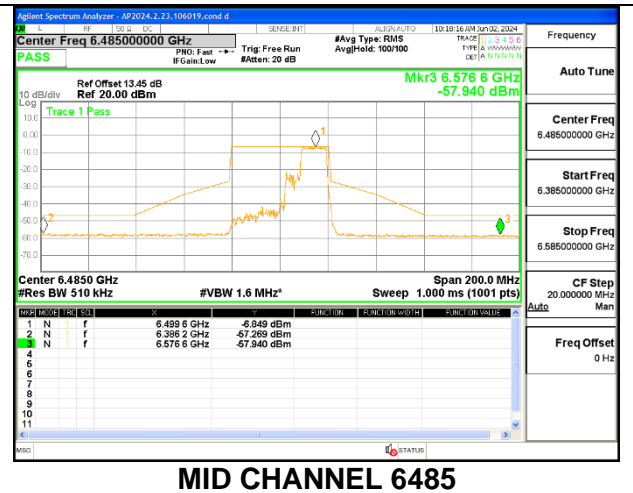

**LOW CHANNEL 6445**

**MID CHANNEL 6485**

**STRADDLE CHANNEL 6525**

**1TX Antenna 5 MODE (FCC+IC) MOBILE – MRU106+26-Tones, RU Index 82**

**LOW CHANNEL 6445**

**MID CHANNEL 6485**

**STRADDLE CHANNEL 6525**

**1TX Antenna 5 MODE (FCC-IC) MOBILE – MRU106+26-Tones, RU Index 84**

**1TX Antenna 5 MODE (FCC-IC) MOBILE – MRU106+26-Tones, RU Index 85**

**1TX Antenna 5 MODE (FCC+IC) MOBILE – SU MODE**

**LOW CHANNEL 6445**

**MID CHANNEL 6485**

**STRADDLE CHANNEL 6525**

2TX Antenna 6 + Antenna 5 OFDMA MODE (FCC + IC) – MRU106+26-Tones, RU Index 82