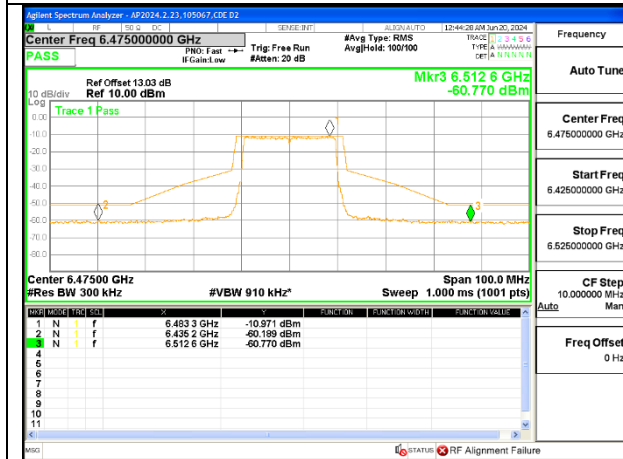

LOW CHANNEL ANT 5 6435

MID CHANNEL ANT 6 6475

MID CHANNEL ANT 5 6475

HIGH CHANNEL ANT 6 6515

HIGH CHANNEL ANT 5 6515

2TX Antenna 6 + Antenna 5 SDM MODE (FCC + IC) – SU Mode

LOW CHANNEL ANT 6 6435

LOW CHANNEL ANT 5 6435