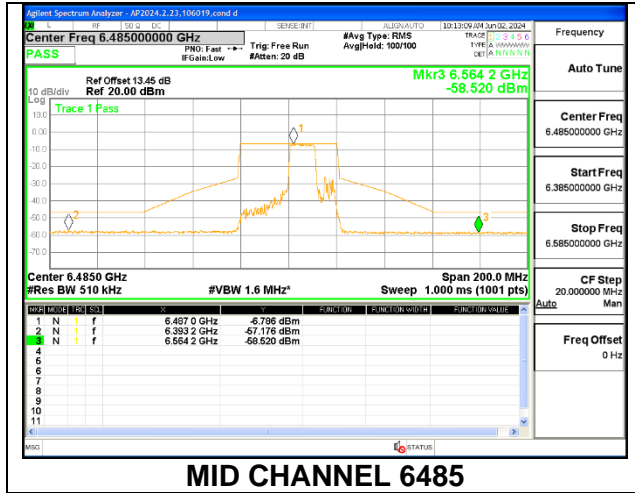

**LOW CHANNEL 6445**

**MID CHANNEL 6485**

**STRADDLE CHANNEL 6525**

**1TX Antenna 5 MODE (FCC+IC) MOBILE – MRU106+26-Tones, RU Index 82**

**LOW CHANNEL 6445**

**MID CHANNEL 6485**

**STRADDLE CHANNEL 6525**

**1TX Antenna 5 MODE (FCC-IC) MOBILE – MRU106+26-Tones, RU Index 84**