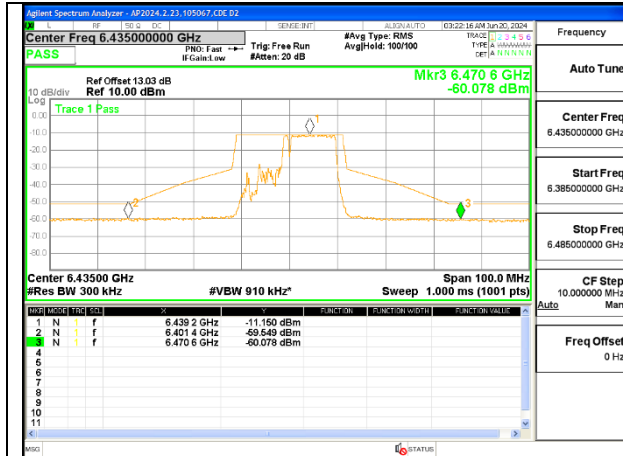

LOW CHANNEL ANT 5 6435

MID CHANNEL ANT 6 6475

MID CHANNEL ANT 5 6475

HIGH CHANNEL ANT 6 6515

HIGH CHANNEL ANT 5 6515

2TX Antenna 6 + Antenna 5 SDM MODE (FCC + IC) – MRU106+26-Tones, RU Index 83

LOW CHANNEL ANT 6 6435