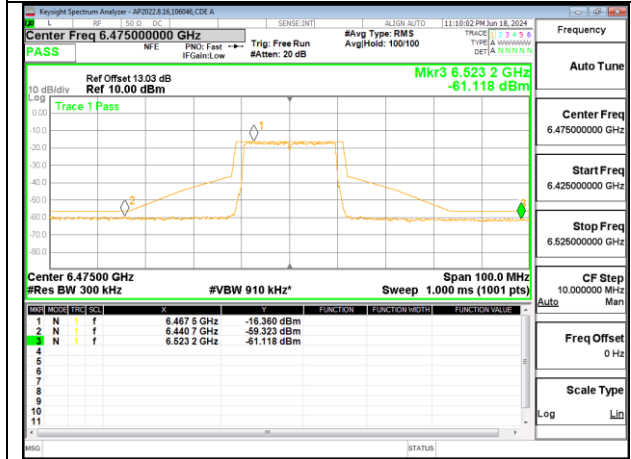

MID CHANNEL ANT 6 6475