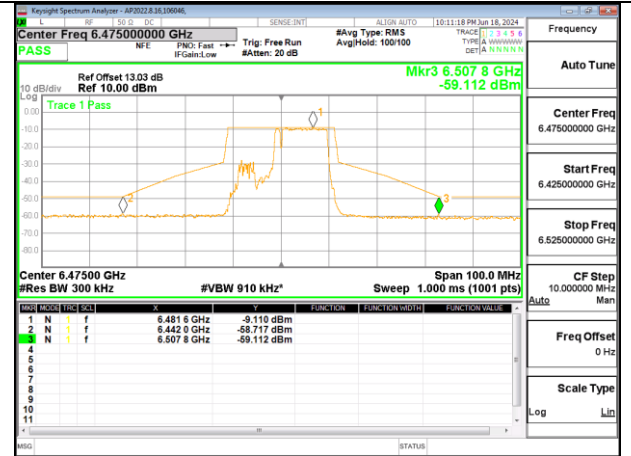

**1TX Antenna 6 MODE (FCC+IC) MOBILE – MRU106+26-Tones, RU Index 83**

**LOW CHANNEL 6435**

**MID CHANNEL 6475**

**HIGH CHANNEL 6515**

**1TX Antenna 6 MODE (FCC+IC) MOBILE – SU MODE**

**LOW CHANNEL 6435**

**MID CHANNEL 6475**