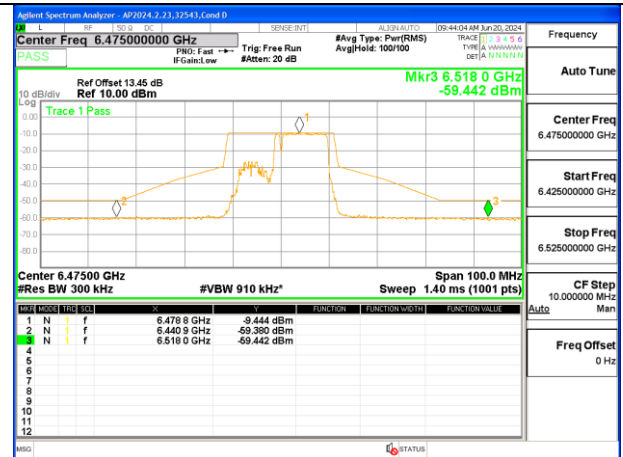

MID CHANNEL ANT 5 6475