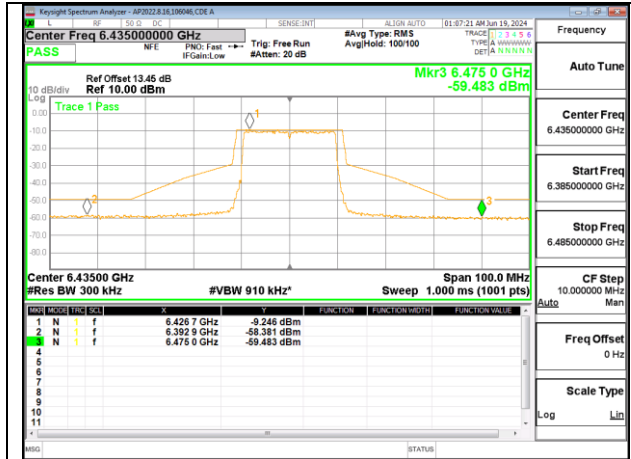

LOW CHANNEL 6435

MID CHANNEL 6475

HIGH CHANNEL 6515

**1TX Antenna 5 MODE (FCC+IC) MOBILE – SU MODE**

**LOW CHANNEL 6435**

**MID CHANNEL 6475**

**HIGH CHANNEL 6515**

2TX Antenna 6 + Antenna 5 OFDMA MODE (FCC + IC) – MRU106+26-Tones, RU Index 82