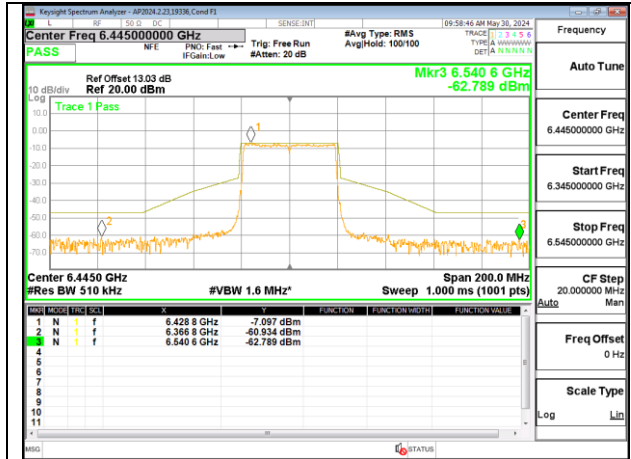

**MID CHANNEL 6485**

**1TX Antenna 6 MODE (FCC-IC) MOBILE – MRU106+26-Tones, RU Index 85**

**LOW CHANNEL 6445**

**MID CHANNEL 6485**

**STRADDLE CHANNEL 6525**

**1TX Antenna 6 MODE (FCC+IC) MOBILE – SU MODE**