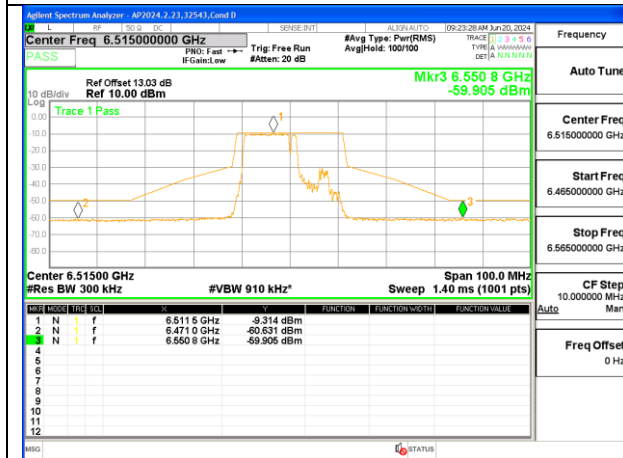

HIGH CHANNEL ANT 6 6515