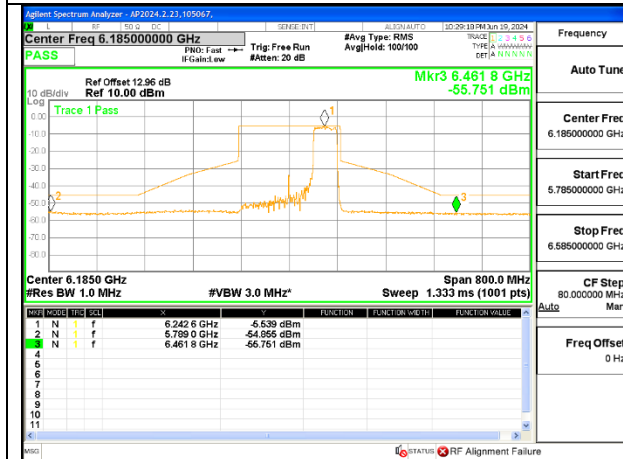

MID CHANNEL ANT 6 6185