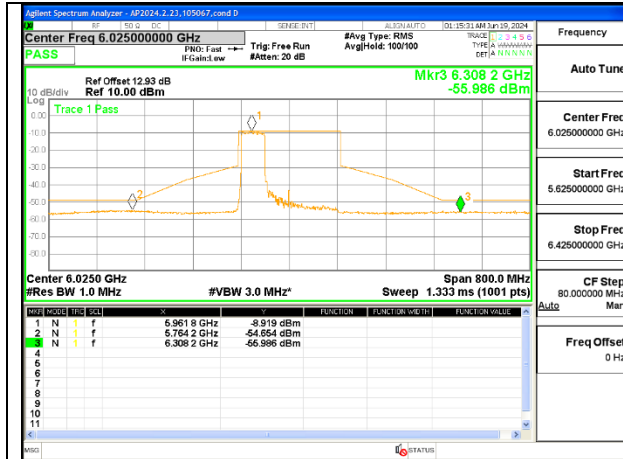

LOW CHANNEL 6025

MID CHANNEL 6185

HIGH CHANNEL 6345

1TX Antenna 5 MODE (FCC+IC) MOBILE – SU MODE

LOW CHANNEL 6025

MID CHANNEL 6185

HIGH CHANNEL 6345

2TX Antenna 6 + Antenna 5 OFDMA MODE (FCC + IC) – 484-Tones, RU Index 65

LOW CHANNEL ANT 6 6025

LOW CHANNEL ANT 5 6025

MID CHANNEL ANT 6 6185

MID CHANNEL ANT 5 6185

HIGH CHANNEL ANT 6 6345

HIGH CHANNEL ANT 5 6345

2TX Antenna 6 + Antenna 5 OFDMA MODE (FCC + IC) – 484-Tones, RU Index S66