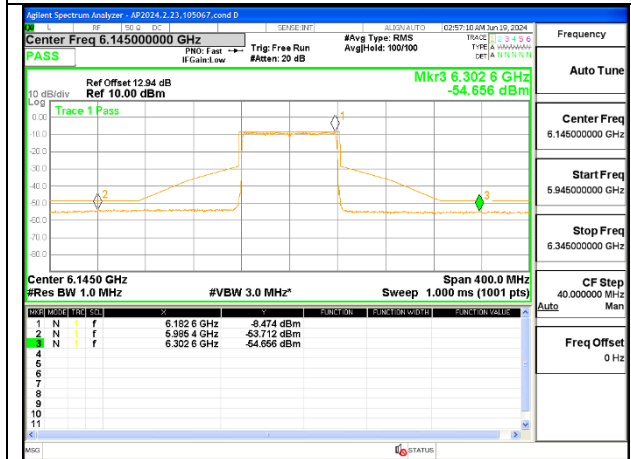

2TX Antenna 6 + Antenna 5 OFDMA MODE (FCC + IC) – SU Mode

LOW CHANNEL ANT 6 5985

LOW CHANNEL ANT 5 5985

MID CHANNEL ANT 6 6145

MID CHANNEL ANT 5 6145

HIGH CHANNEL ANT 6 6385

HIGH CHANNEL ANT 5 6385

2TX Antenna 6 + Antenna 5 SDM MODE (FCC + IC) – 52-Tones, RU Index 37

LOW CHANNEL ANT 6 5985

LOW CHANNEL ANT 5 5985

MID CHANNEL ANT 6 6145

MID CHANNEL ANT 5 6145

HIGH CHANNEL ANT 6 6385

HIGH CHANNEL ANT 5 6385

2TX Antenna 6 + Antenna 5 SDM MODE (FCC + IC) – 52-Tones, RU Index 45