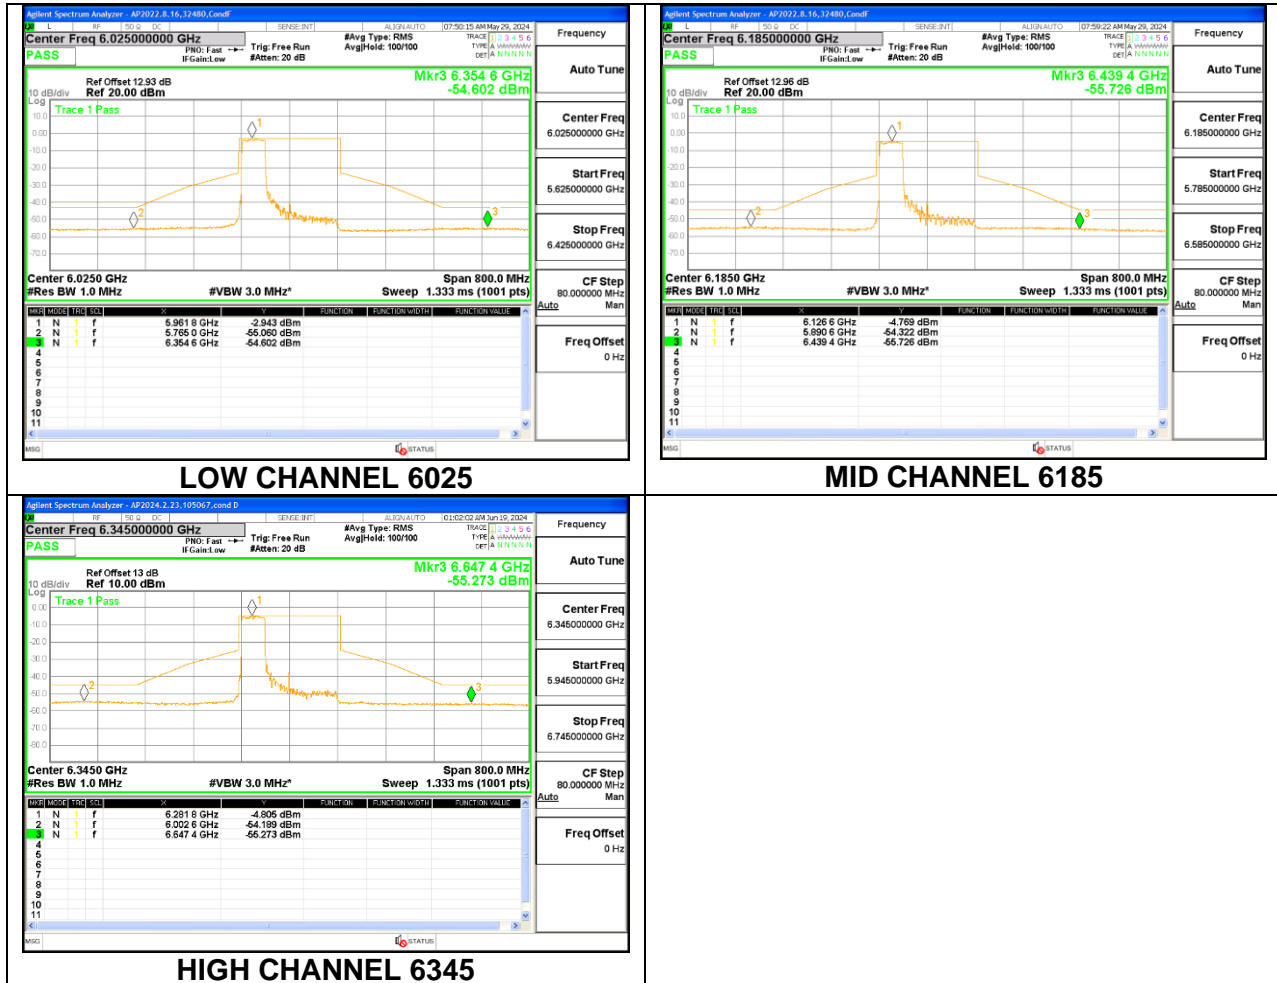

9.6.4. 802.11be EHT160 MODE IN THE UNII-5 BAND

1TX Antenna 6 MODE (FCC-IC) MOBILE – 484-Tones, RU Index 65