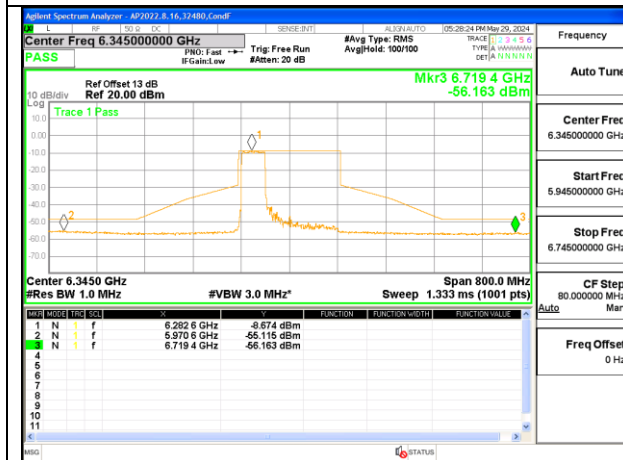

LOW CHANNEL ANT 6 6025

LOW CHANNEL ANT 5 6025

MID CHANNEL ANT 6 6185

MID CHANNEL ANT 5 6185

HIGH CHANNEL ANT 6 6345

HIGH CHANNEL ANT 5 6345

2TX Antenna 6 + Antenna 5 OFDMA MODE (FCC + IC) – 484-Tones, RU Index S66