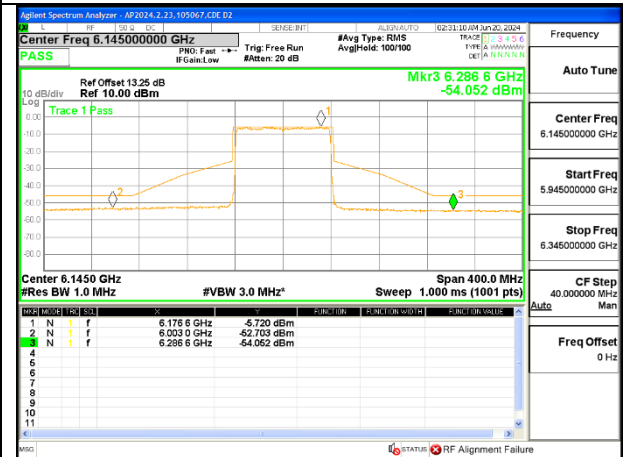

2TX Antenna 6 + Antenna 5 SDM MODE (FCC + IC) – SU Mode

LOW CHANNEL ANT 6 5985

LOW CHANNEL ANT 5 5985

MID CHANNEL ANT 6 6145

MID CHANNEL ANT 5 6145

HIGH CHANNEL ANT 6 6385

HIGH CHANNEL ANT 5 6385

9.6.4. 802.11be EHT160 MODE IN THE UNII-5 BAND