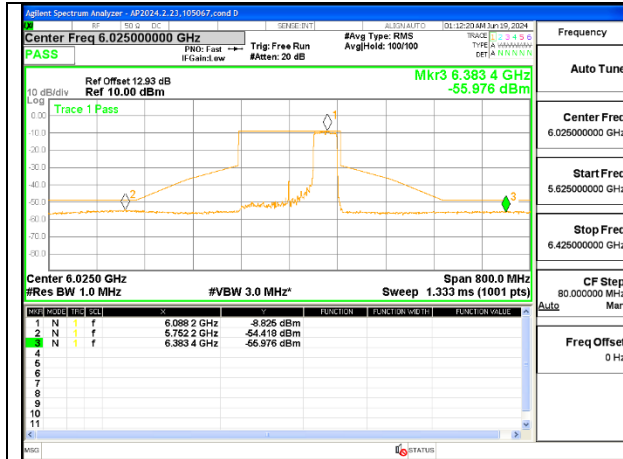

LOW CHANNEL ANT 6 6025

LOW CHANNEL ANT 5 6025

MID CHANNEL ANT 6 6185

MID CHANNEL ANT 5 6185

HIGH CHANNEL ANT 6 6345

HIGH CHANNEL ANT 5 6345

2TX Antenna 6 + Antenna 5 OFDMA MODE (FCC + IC) – 484-Tones, RU Index S66