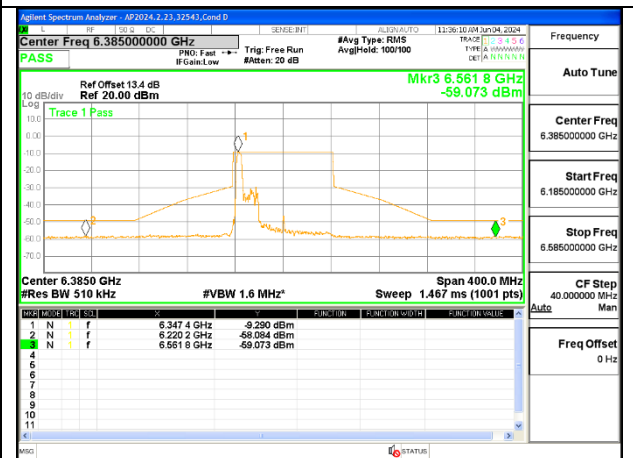

LOW CHANNEL ANT 6 5985

LOW CHANNEL ANT 5 5985

MID CHANNEL ANT 6 6145

MID CHANNEL ANT 5 6145

HIGH CHANNEL ANT 6 6385

HIGH CHANNEL ANT 5 6385

2TX Antenna 6 + Antenna 5 SDM MODE (FCC + IC) – 52-Tones, RU Index 45