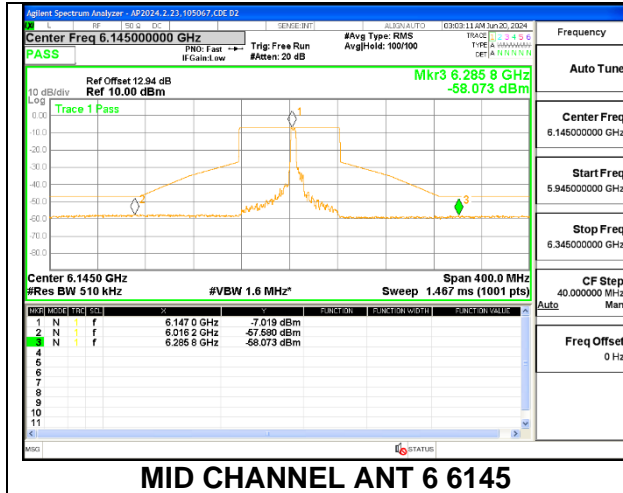

LOW CHANNEL ANT 6 5985

LOW CHANNEL ANT 5 5985

MID CHANNEL ANT 6 6145

MID CHANNEL ANT 5 6145

HIGH CHANNEL ANT 6 6385

HIGH CHANNEL ANT 5 6385

2TX Antenna 6 + Antenna 5 SDM MODE (FCC + IC) – 52-Tones, RU Index 45