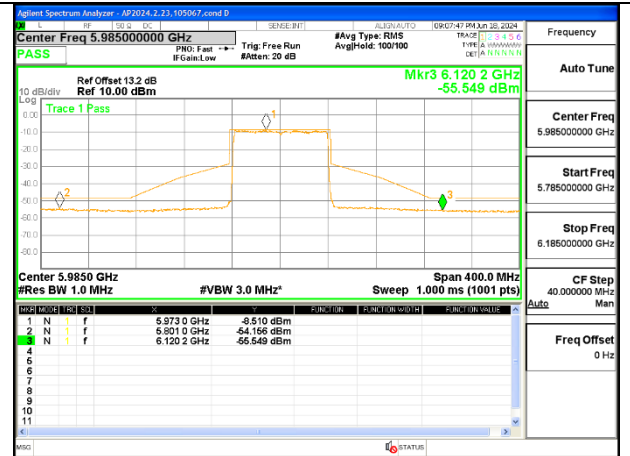

2TX Antenna 6 + Antenna 5 OFDMA MODE (FCC + IC) – SU Mode

LOW CHANNEL ANT 6 5985

LOW CHANNEL ANT 5 5985

MID CHANNEL ANT 6 6145

MID CHANNEL ANT 5 6145

HIGH CHANNEL ANT 6 6385

HIGH CHANNEL ANT 5 6385

2TX Antenna 6 + Antenna 5 SDM MODE (FCC + IC) – 52-Tones, RU Index 37