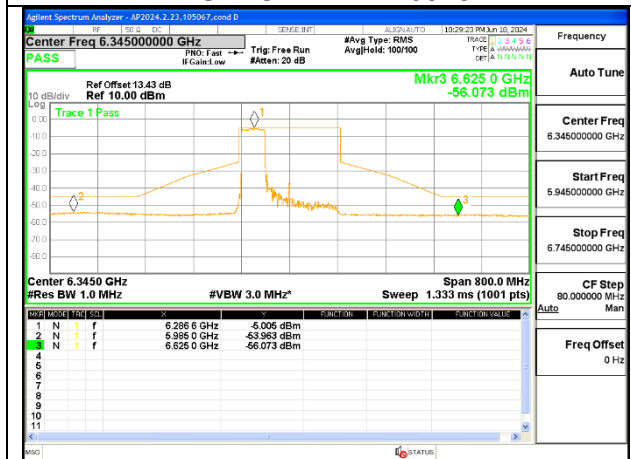

LOW CHANNEL 6025

MID CHANNEL 6185

HIGH CHANNEL 6345

1TX Antenna 5 MODE (FCC+IC) MOBILE – 484-Tones, RU Index 65

LOW CHANNEL 6025

MID CHANNEL 6185

HIGH CHANNEL 6345

1TX Antenna 5 MODE (FCC+IC) MOBILE – 484-Tones, RU Index S66