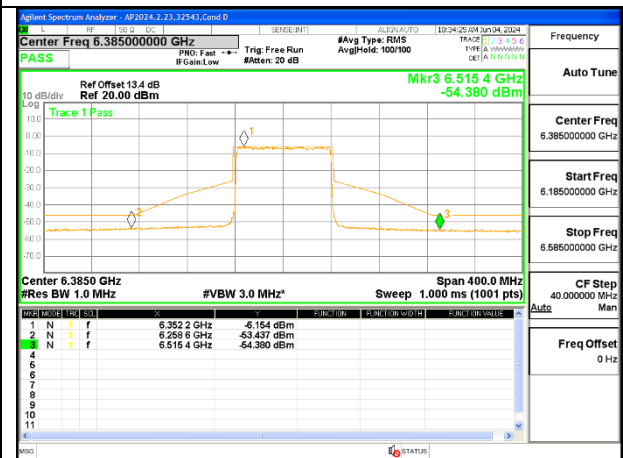

2TX Antenna 6 + Antenna 5 SDM MODE (FCC + IC) – SU Mode

LOW CHANNEL ANT 6 5985

LOW CHANNEL ANT 5 5985

MID CHANNEL ANT 6 6145

MID CHANNEL ANT 5 6145

HIGH CHANNEL ANT 6 6385

HIGH CHANNEL ANT 5 6385

9.6.4. 802.11be EHT160 MODE IN THE UNII-5 BAND