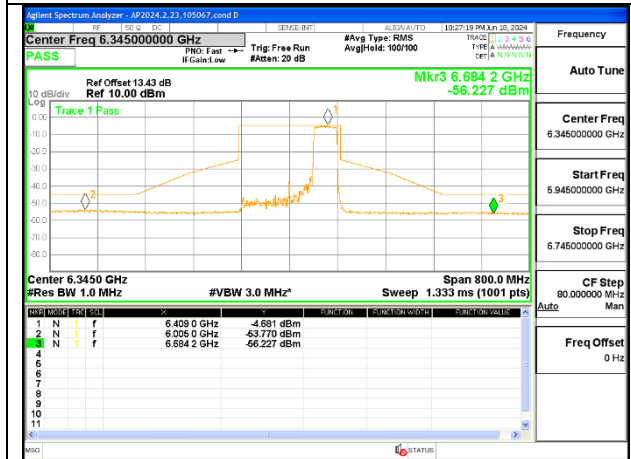

HIGH CHANNEL 6345