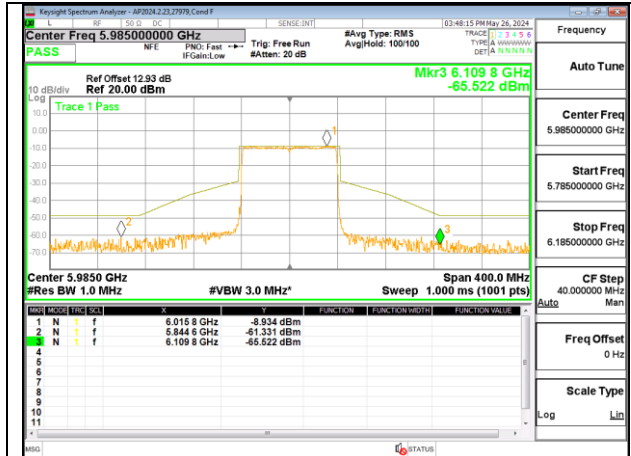

2TX Antenna 6 + Antenna 5 OFDMA MODE (FCC + IC) – SU Mode

LOW CHANNEL ANT 6 5985

LOW CHANNEL ANT 5 5985

MID CHANNEL ANT 6 6145

MID CHANNEL ANT 5 6145

HIGH CHANNEL ANT 6 6385

HIGH CHANNEL ANT 5 6385

2TX Antenna 6 + Antenna 5 SDM MODE (FCC + IC) – 52-Tones, RU Index 37