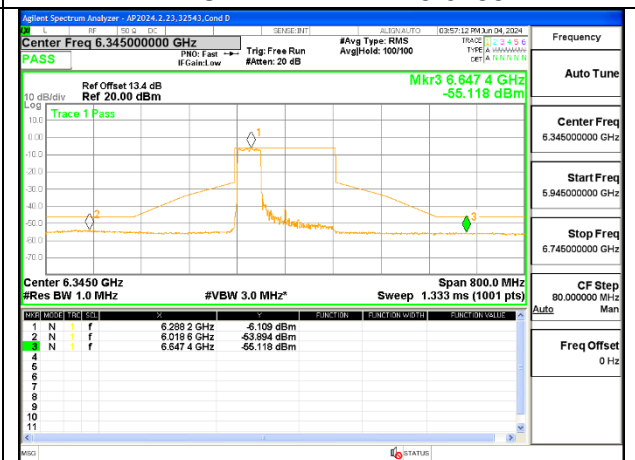

LOW CHANNEL ANT 5 6025

MID CHANNEL ANT 6 6185

MID CHANNEL ANT 5 6185

HIGH CHANNEL ANT 6 6345

HIGH CHANNEL ANT 5 6345

2TX Antenna 6 + Antenna 5 SDM MODE (FCC + IC) – 484-Tones, RU Index S66

LOW CHANNEL ANT 6 6025