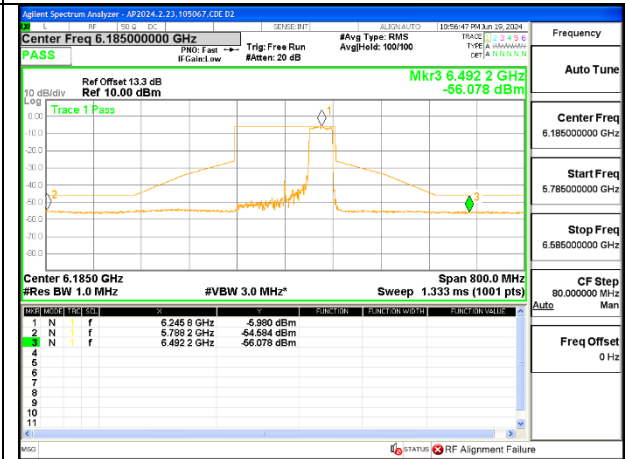

MID CHANNEL ANT 5 6185