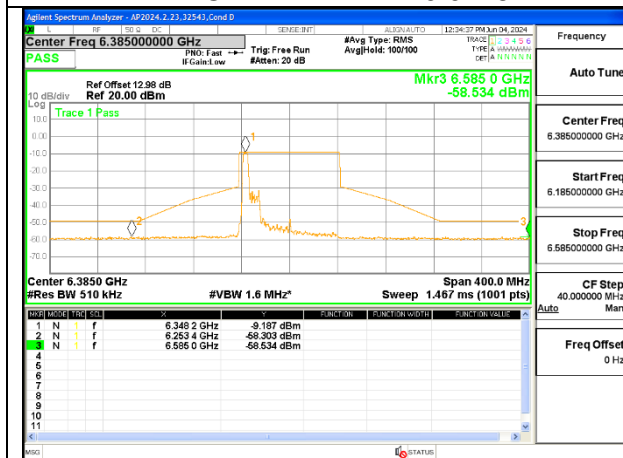

LOW CHANNEL ANT 6 5985

LOW CHANNEL ANT 5 5985

MID CHANNEL ANT 6 6145

MID CHANNEL ANT 5 6145

HIGH CHANNEL ANT 6 6385

HIGH CHANNEL ANT 5 6385

2TX Antenna 6 + Antenna 5 SDM MODE (FCC + IC) – 52-Tones, RU Index 45

2TX Antenna 6 + Antenna 5 SDM MODE (FCC + IC) – 52-Tones, RU Index 52

LOW CHANNEL ANT 6 5985

LOW CHANNEL ANT 5 5985

MID CHANNEL ANT 6 6145

MID CHANNEL ANT 5 6145

HIGH CHANNEL ANT 6 6385

HIGH CHANNEL ANT 5 6385