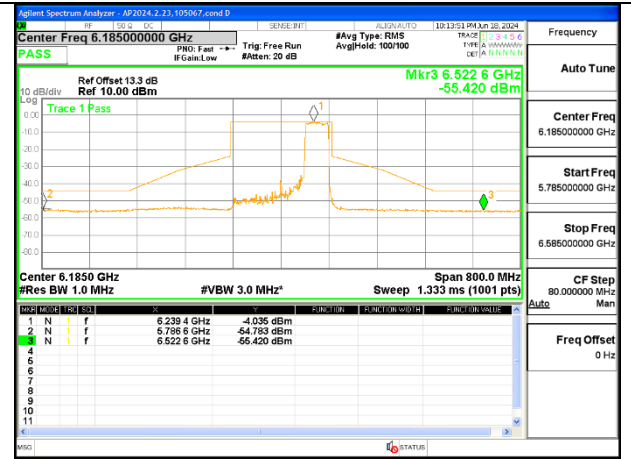

MID CHANNEL 6185