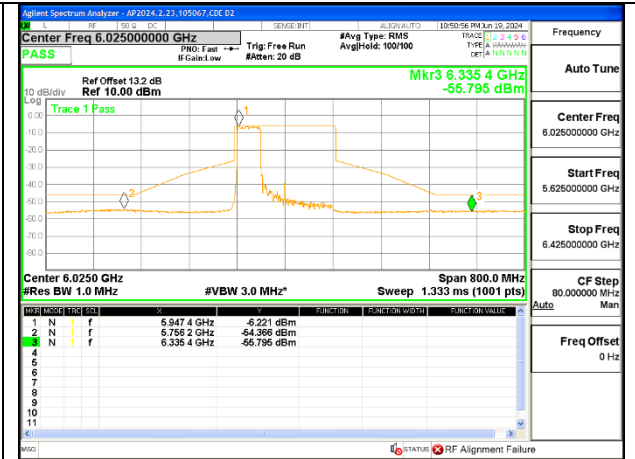

LOW CHANNEL ANT 5 6025

MID CHANNEL ANT 6 6185

MID CHANNEL ANT 5 6185

HIGH CHANNEL ANT 6 6345

HIGH CHANNEL ANT 5 6345

2TX Antenna 6 + Antenna 5 SDM MODE (FCC + IC) – 484-Tones, RU Index 65

LOW CHANNEL ANT 6 6025