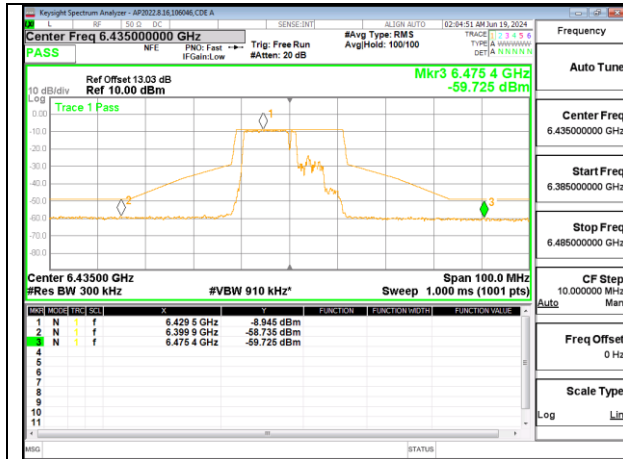

MID CHANNEL ANT 6 6185

MID CHANNEL ANT 5 6185

HIGH CHANNEL ANT 6 6345

HIGH CHANNEL ANT 5 6345

9.6.5. 802.11be EHT20 MODE IN THE UNII-6 BAND

1TX Antenna 6 MODE (FCC+IC) MOBILE – MRU106+26-Tones, RU Index 82

LOW CHANNEL 6435

MID CHANNEL 6475

HIGH CHANNEL 6515