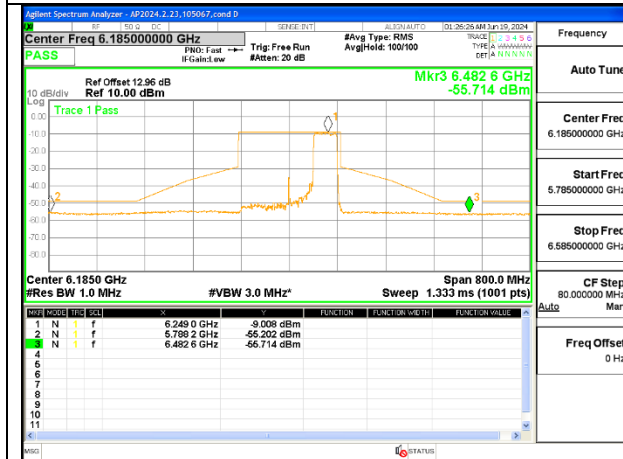

MID CHANNEL ANT 6 6185