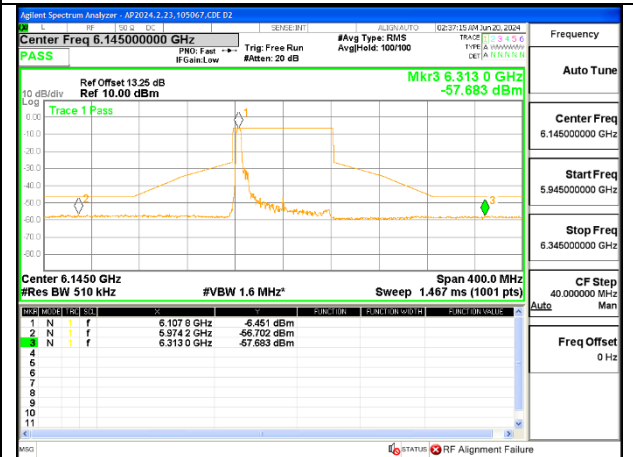

MID CHANNEL ANT 5 6145