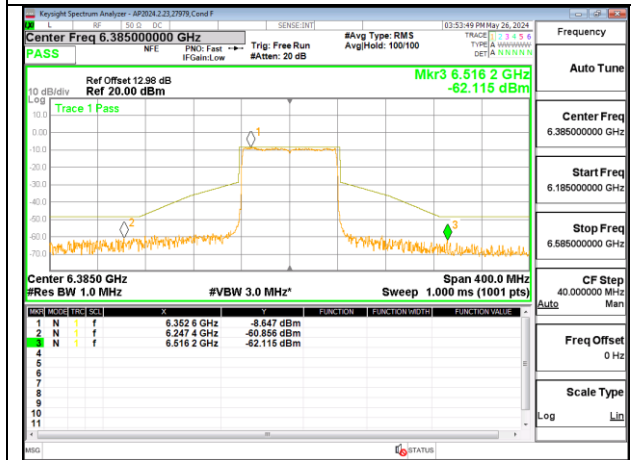

2TX Antenna 6 + Antenna 5 OFDMA MODE (FCC + IC) – SU Mode

LOW CHANNEL ANT 6 5985

LOW CHANNEL ANT 5 5985

MID CHANNEL ANT 6 6145

MID CHANNEL ANT 5 6145

HIGH CHANNEL ANT 6 6385

HIGH CHANNEL ANT 5 6385

2TX Antenna 6 + Antenna 5 SDM MODE (FCC + IC) – 52-Tones, RU Index 37