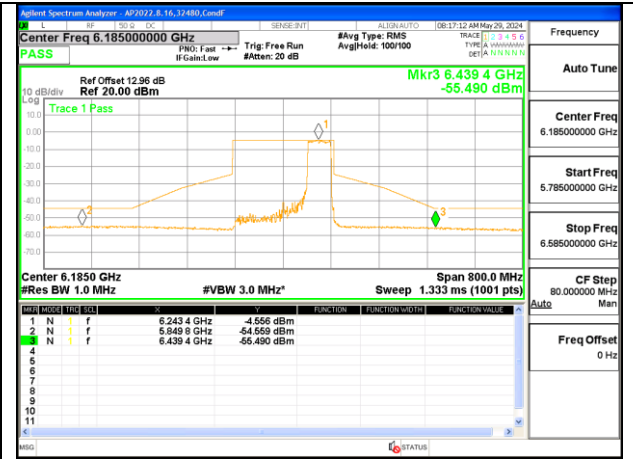

MID CHANNEL 6185