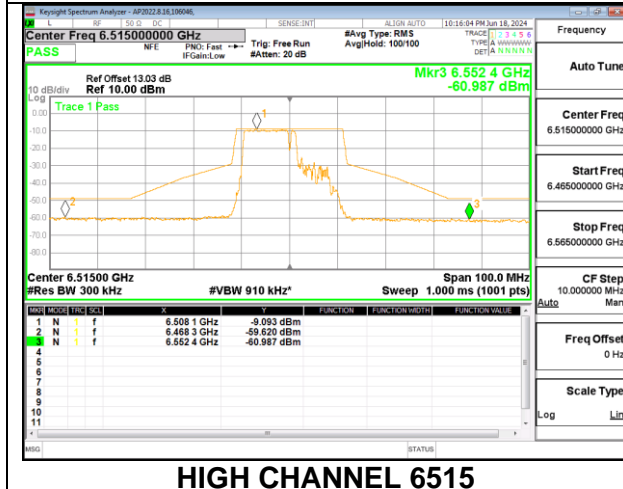

LOW CHANNEL 6435

MID CHANNEL 6475

HIGH CHANNEL 6515