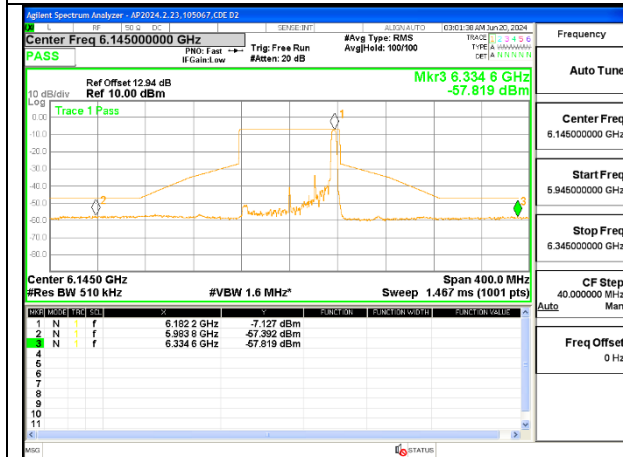

MID CHANNEL ANT 6 6145