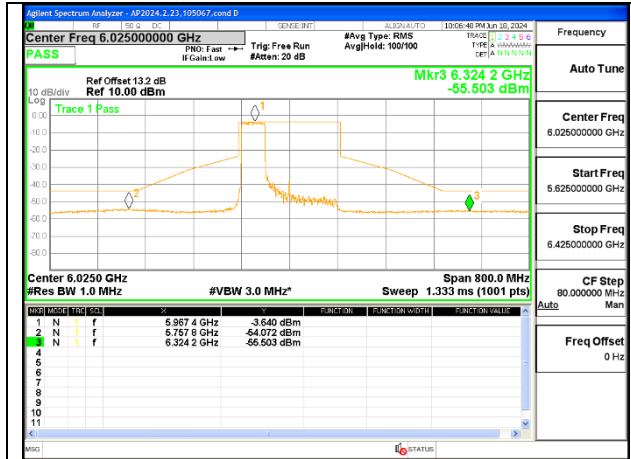

LOW CHANNEL 6025

MID CHANNEL 6185

HIGH CHANNEL 6345

1TX Antenna 5 MODE (FCC+IC) MOBILE – 484-Tones, RU Index 65

LOW CHANNEL 6025

MID CHANNEL 6185

HIGH CHANNEL 6345

1TX Antenna 5 MODE (FCC+IC) MOBILE – 484-Tones, RU Index S66