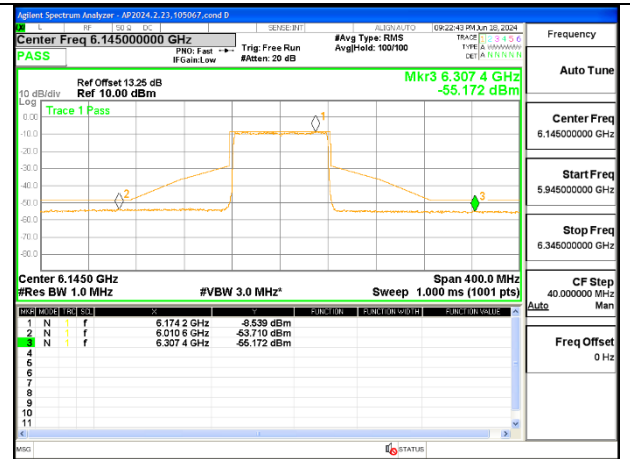

2TX Antenna 6 + Antenna 5 OFDMA MODE (FCC + IC) – SU Mode

LOW CHANNEL ANT 6 5985

LOW CHANNEL ANT 5 5985

MID CHANNEL ANT 6 6145

MID CHANNEL ANT 5 6145

HIGH CHANNEL ANT 6 6385

HIGH CHANNEL ANT 5 6385

2TX Antenna 6 + Antenna 5 SDM MODE (FCC + IC) – 52-Tones, RU Index 37