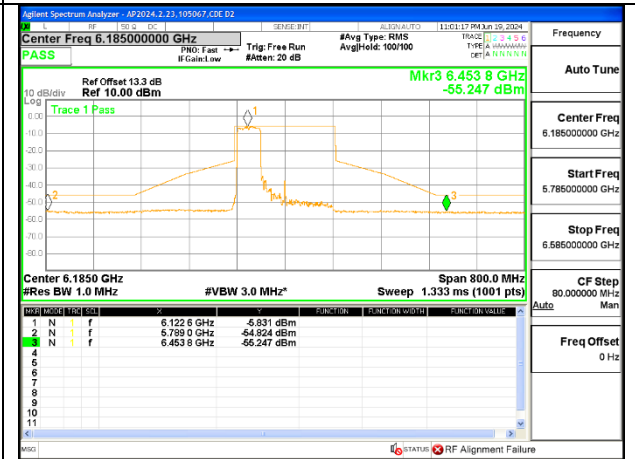

MID CHANNEL ANT 5 6185