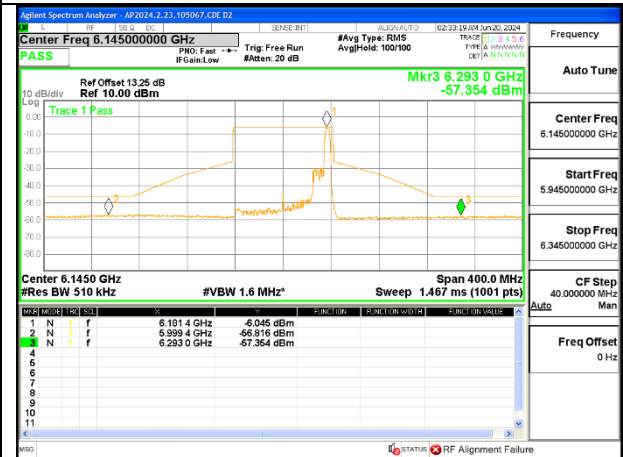

2TX Antenna 6 + Antenna 5 SDM MODE (FCC + IC) – 52-Tones, RU Index 52

LOW CHANNEL ANT 6 5985

LOW CHANNEL ANT 5 5985

MID CHANNEL ANT 6 6145

MID CHANNEL ANT 5 6145

HIGH CHANNEL ANT 6 6385

HIGH CHANNEL ANT 5 6385