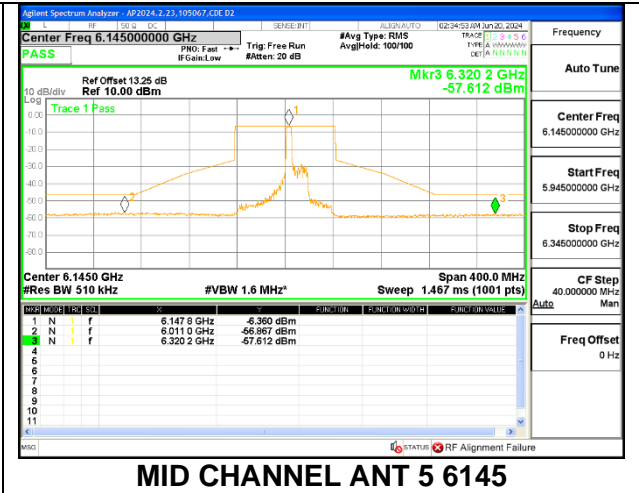

LOW CHANNEL ANT 6 5985

LOW CHANNEL ANT 5 5985

MID CHANNEL ANT 6 6145

MID CHANNEL ANT 5 6145

HIGH CHANNEL ANT 6 6385

HIGH CHANNEL ANT 5 6385

2TX Antenna 6 + Antenna 5 SDM MODE (FCC + IC) – 52-Tones, RU Index 45