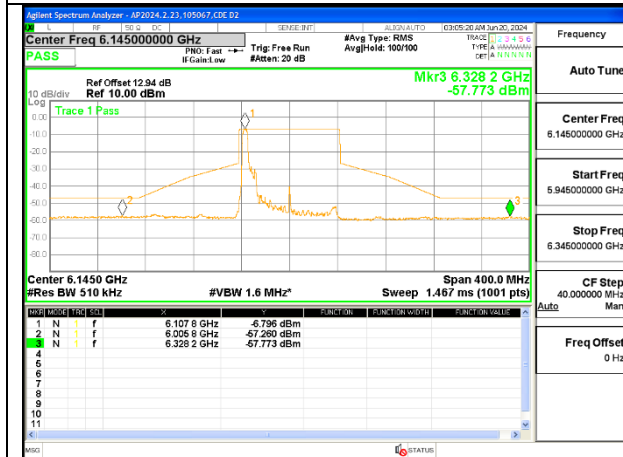

MID CHANNEL ANT 6 6145