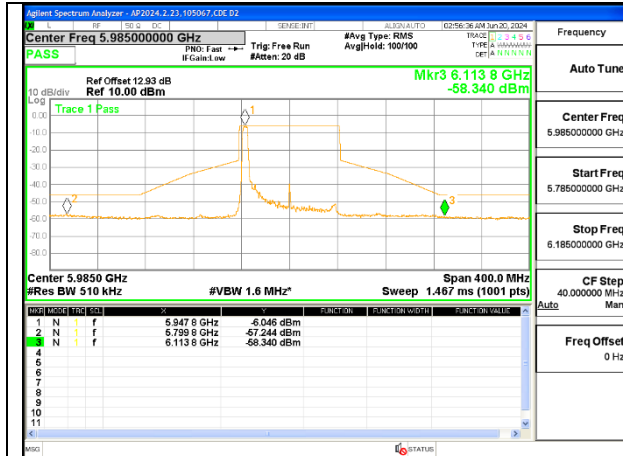

2TX Antenna 6 + Antenna 5 OFDMA MODE (FCC + IC) – SU Mode

LOW CHANNEL ANT 6 5985

LOW CHANNEL ANT 5 5985

MID CHANNEL ANT 6 6145

MID CHANNEL ANT 5 6145

HIGH CHANNEL ANT 6 6385

HIGH CHANNEL ANT 5 6385

2TX Antenna 6 + Antenna 5 SDM MODE (FCC + IC) – 52-Tones, RU Index 37