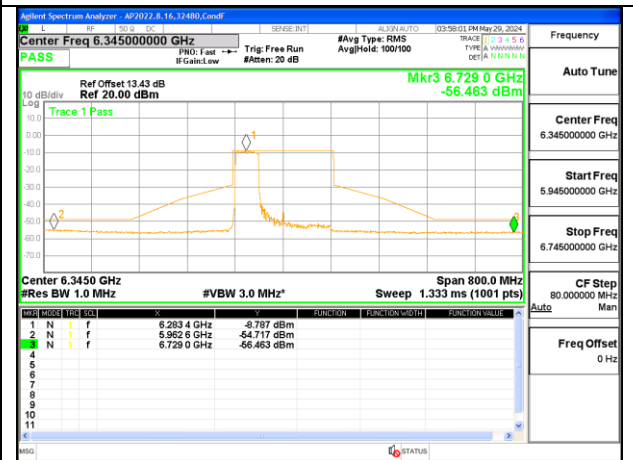

LOW CHANNEL ANT 6 6025

LOW CHANNEL ANT 5 6025

MID CHANNEL ANT 6 6185

MID CHANNEL ANT 5 6185

HIGH CHANNEL ANT 6 6345

HIGH CHANNEL ANT 5 6345

2TX Antenna 6 + Antenna 5 OFDMA MODE (FCC + IC) – 484-Tones, RU Index S66