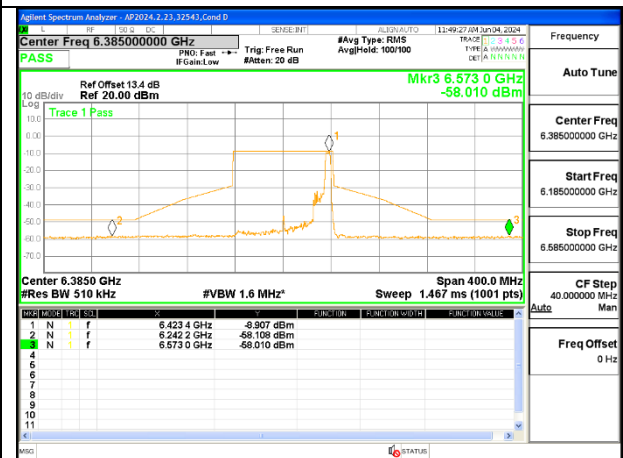

2TX Antenna 6 + Antenna 5 SDM MODE (FCC + IC) – 52-Tones, RU Index 52

LOW CHANNEL ANT 6 5985

LOW CHANNEL ANT 5 5985

MID CHANNEL ANT 6 6145

MID CHANNEL ANT 5 6145

HIGH CHANNEL ANT 6 6385

HIGH CHANNEL ANT 5 6385