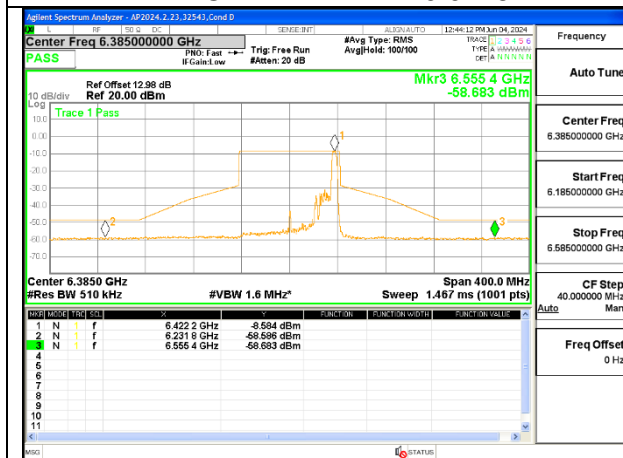

2TX Antenna 6 + Antenna 5 SDM MODE (FCC + IC) – 52-Tones, RU Index 52

LOW CHANNEL ANT 6 5985

LOW CHANNEL ANT 5 5985

MID CHANNEL ANT 6 6145

MID CHANNEL ANT 5 6145

HIGH CHANNEL ANT 6 6385

HIGH CHANNEL ANT 5 6385