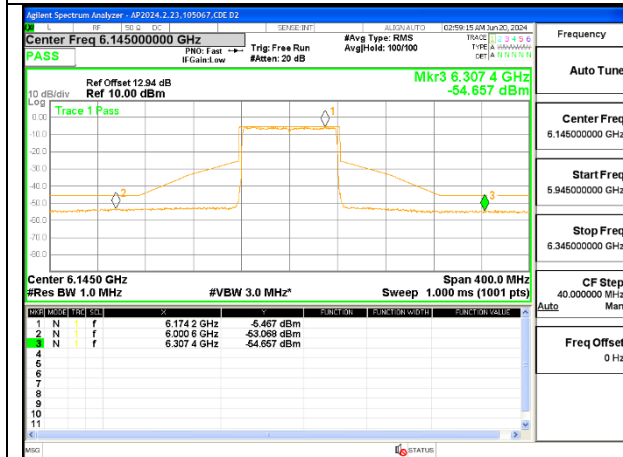

MID CHANNEL ANT 6 6145