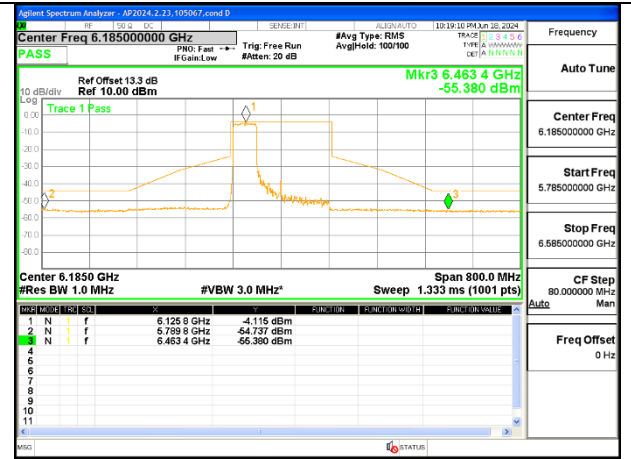

LOW CHANNEL 6025

MID CHANNEL 6185

HIGH CHANNEL 6345

1TX Antenna 5 MODE (FCC+IC) MOBILE – 484-Tones, RU Index 65

LOW CHANNEL 6025

MID CHANNEL 6185

HIGH CHANNEL 6345

1TX Antenna 5 MODE (FCC+IC) MOBILE – 484-Tones, RU Index S66