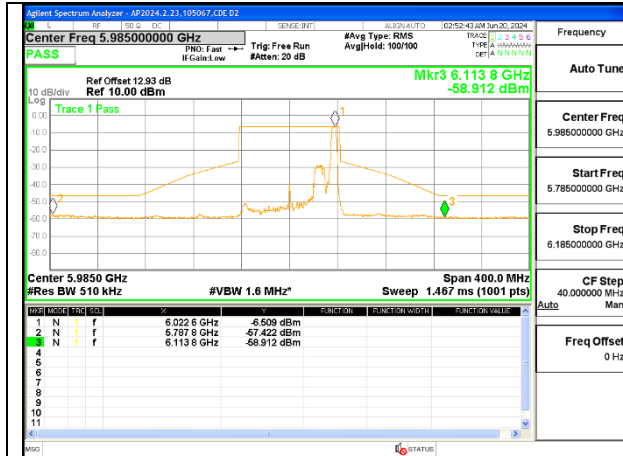

LOW CHANNEL ANT 6 5985

LOW CHANNEL ANT 5 5985

MID CHANNEL ANT 6 6145

MID CHANNEL ANT 5 6145

HIGH CHANNEL ANT 6 6385

HIGH CHANNEL ANT 5 6385

2TX Antenna 6 + Antenna 5 SDM MODE (FCC + IC) – 52-Tones, RU Index 45

2TX Antenna 6 + Antenna 5 SDM MODE (FCC + IC) – 52-Tones, RU Index 52

LOW CHANNEL ANT 6 5985

LOW CHANNEL ANT 5 5985

MID CHANNEL ANT 6 6145

MID CHANNEL ANT 5 6145

HIGH CHANNEL ANT 6 6385

HIGH CHANNEL ANT 5 6385