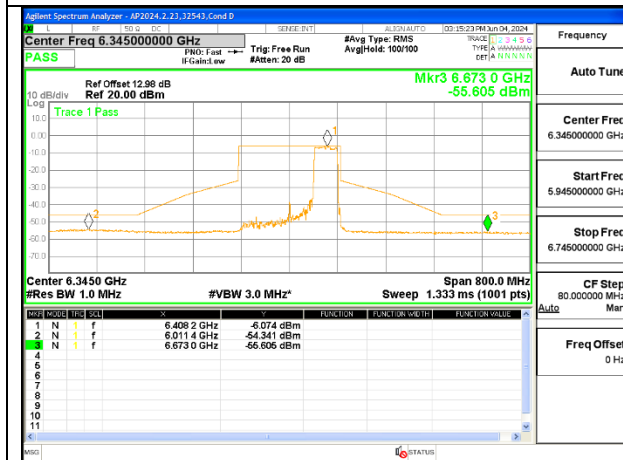

HIGH CHANNEL ANT 6 6345