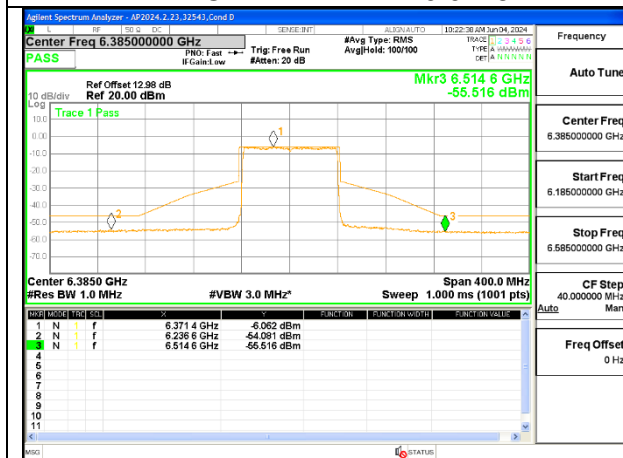

2TX Antenna 6 + Antenna 5 SDM MODE (FCC + IC) – SU Mode

LOW CHANNEL ANT 6 5985

LOW CHANNEL ANT 5 5985

MID CHANNEL ANT 6 6145

MID CHANNEL ANT 5 6145

HIGH CHANNEL ANT 6 6385

HIGH CHANNEL ANT 5 6385

9.6.4. 802.11be EHT160 MODE IN THE UNII-5 BAND