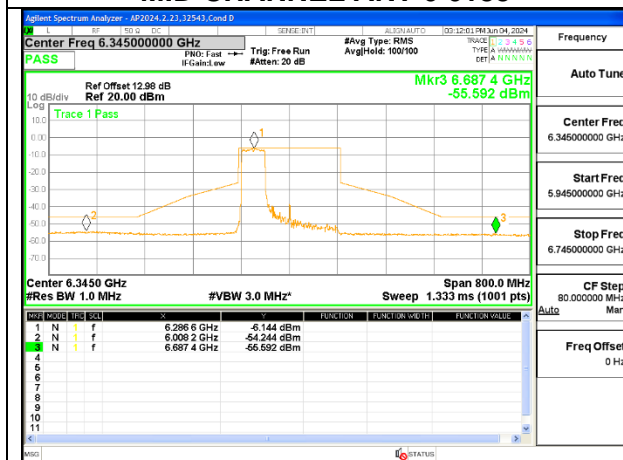

HIGH CHANNEL ANT 6 6345