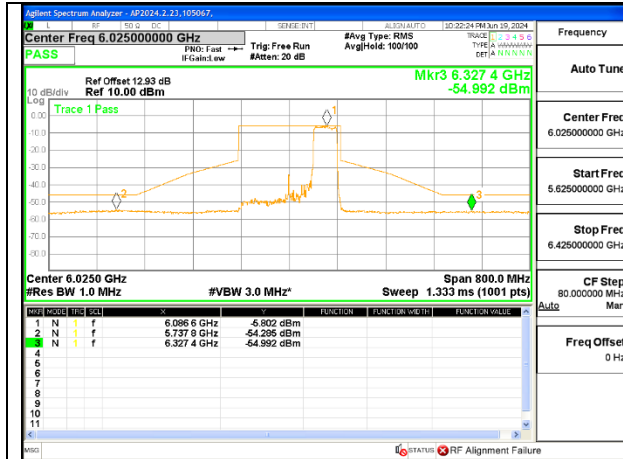

LOW CHANNEL ANT 5 6025

MID CHANNEL ANT 6 6185

MID CHANNEL ANT 5 6185

HIGH CHANNEL ANT 6 6345

HIGH CHANNEL ANT 5 6345

2TX Antenna 6 + Antenna 5 SDM MODE (FCC + IC) – 484-Tones, RU Index S66

LOW CHANNEL ANT 6 6025