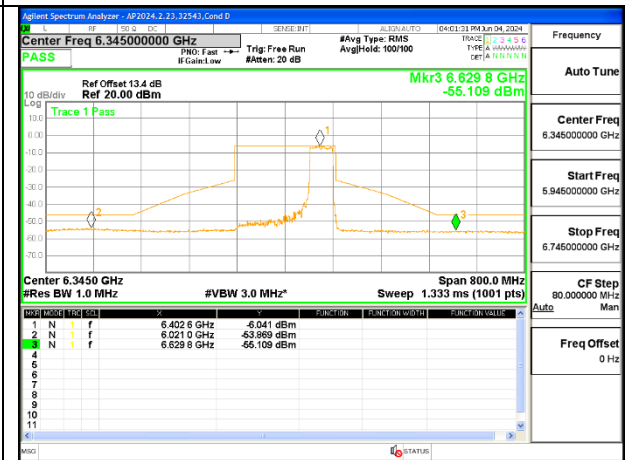

LOW CHANNEL ANT 5 6025

MID CHANNEL ANT 6 6185

MID CHANNEL ANT 5 6185

HIGH CHANNEL ANT 6 6345

HIGH CHANNEL ANT 5 6345

2TX Antenna 6 + Antenna 5 SDM MODE (FCC + IC) – SU Mode

LOW CHANNEL ANT 6 6025

LOW CHANNEL ANT 5 6025

MID CHANNEL ANT 6 6185

MID CHANNEL ANT 5 6185

HIGH CHANNEL ANT 6 6345

HIGH CHANNEL ANT 5 6345

9.6.5. 802.11be EHT20 MODE IN THE UNII-6 BAND

1TX Antenna 6 MODE (FCC+IC) MOBILE – MRU106+26-Tones, RU Index 82