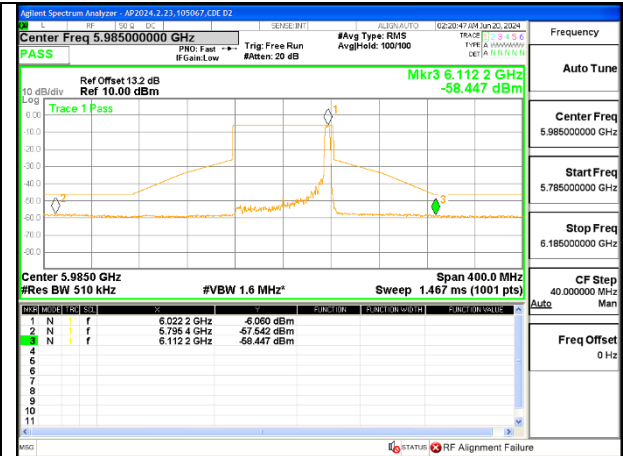

LOW CHANNEL ANT 5 5985