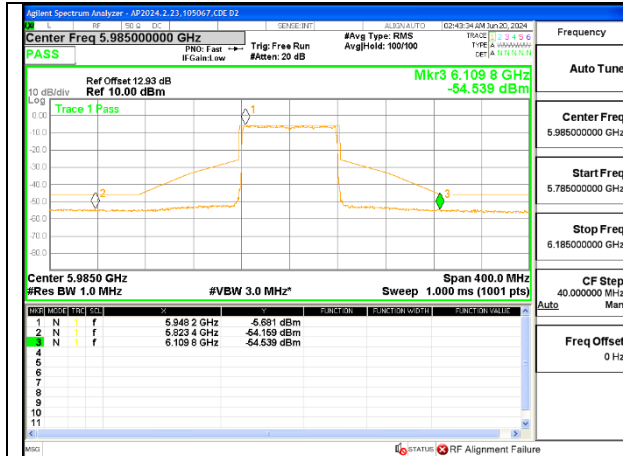

2TX Antenna 6 + Antenna 5 SDM MODE (FCC + IC) – SU Mode

LOW CHANNEL ANT 6 5985