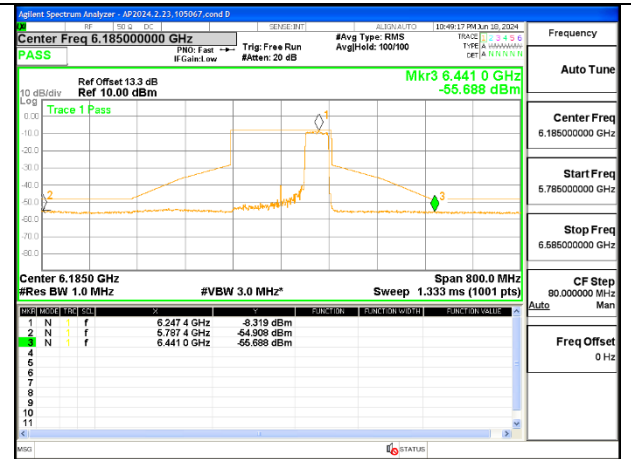

MID CHANNEL ANT 5 6185