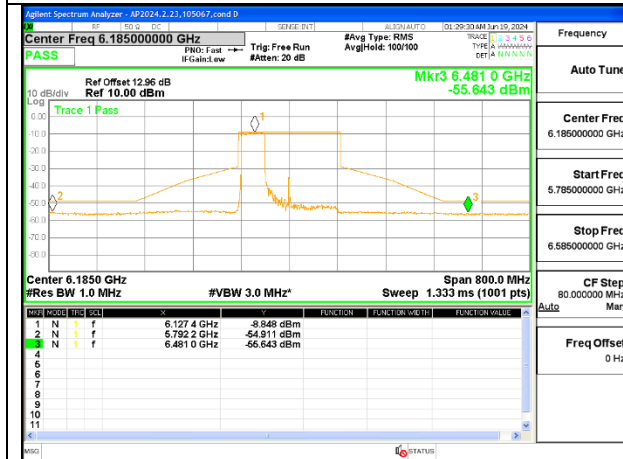

LOW CHANNEL 6025

MID CHANNEL 6185

HIGH CHANNEL 6345

1TX Antenna 5 MODE (FCC+IC) MOBILE – SU MODE

LOW CHANNEL 6025

MID CHANNEL 6185

HIGH CHANNEL 6345

2TX Antenna 6 + Antenna 5 OFDMA MODE (FCC + IC) – 484-Tones, RU Index 65

LOW CHANNEL ANT 6 6025

LOW CHANNEL ANT 5 6025

MID CHANNEL ANT 6 6185

MID CHANNEL ANT 5 6185

HIGH CHANNEL ANT 6 6345

HIGH CHANNEL ANT 5 6345

2TX Antenna 6 + Antenna 5 OFDMA MODE (FCC + IC) – 484-Tones, RU Index S66