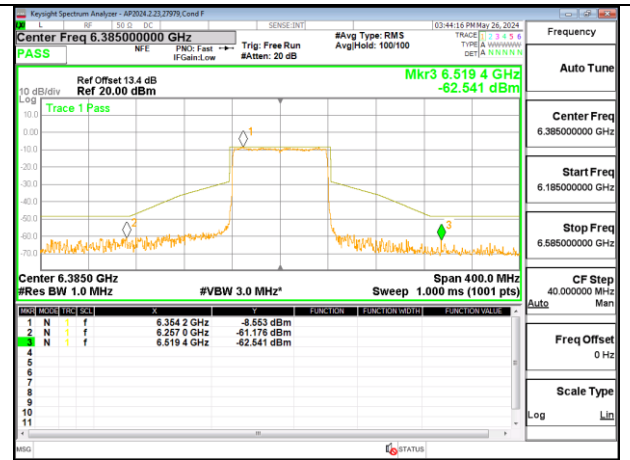

2TX Antenna 6 + Antenna 5 OFDMA MODE (FCC + IC) – SU Mode

LOW CHANNEL ANT 6 5985

LOW CHANNEL ANT 5 5985

MID CHANNEL ANT 6 6145

MID CHANNEL ANT 5 6145

HIGH CHANNEL ANT 6 6385

HIGH CHANNEL ANT 5 6385

2TX Antenna 6 + Antenna 5 SDM MODE (FCC + IC) – 52-Tones, RU Index 37