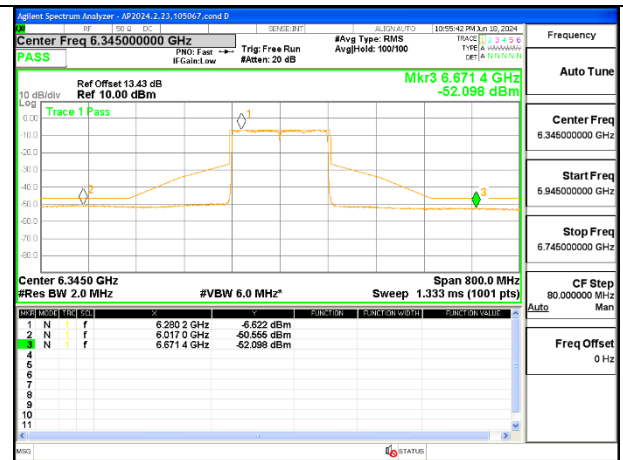

LOW CHANNEL ANT 5 6025

MID CHANNEL ANT 6 6185

MID CHANNEL ANT 5 6185

HIGH CHANNEL ANT 6 6345

HIGH CHANNEL ANT 5 6345

2TX Antenna 6 + Antenna 5 SDM MODE (FCC + IC) – 484-Tones, RU Index 65

LOW CHANNEL ANT 6 6025