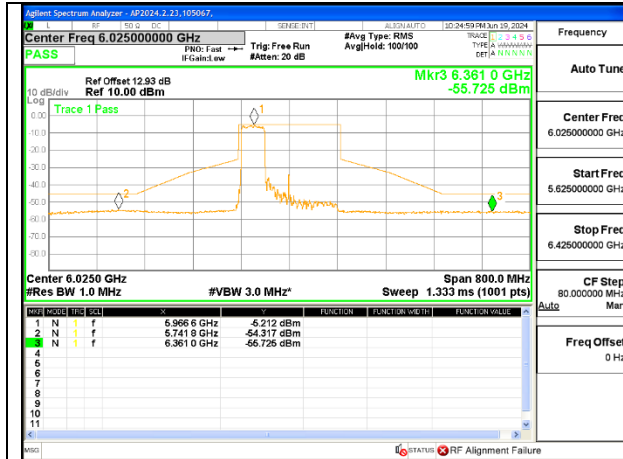

LOW CHANNEL ANT 5 6025

MID CHANNEL ANT 6 6185

MID CHANNEL ANT 5 6185

HIGH CHANNEL ANT 6 6345

HIGH CHANNEL ANT 5 6345

2TX Antenna 6 + Antenna 5 SDM MODE (FCC + IC) – 484-Tones, RU Index 65

LOW CHANNEL ANT 6 6025