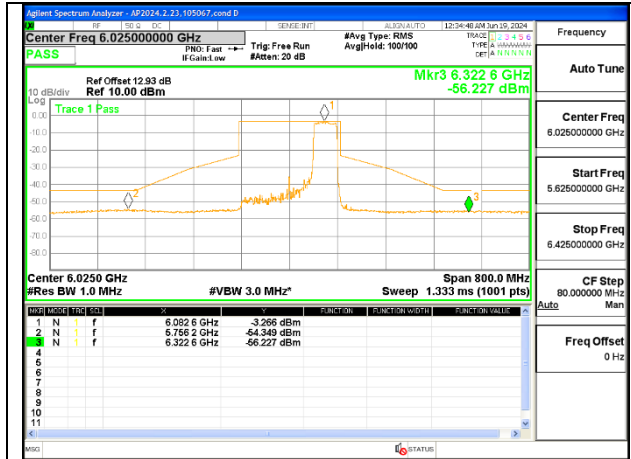

1TX Antenna 6 MODE (FCC+IC) MOBILE – 484-Tones, RU Index S66

LOW CHANNEL 6025