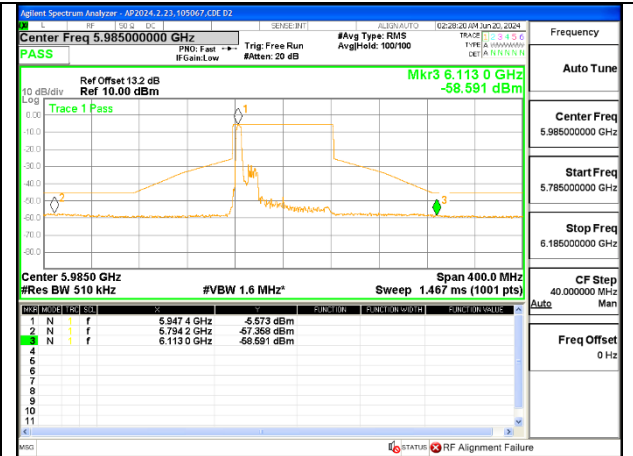

LOW CHANNEL ANT 5 5985