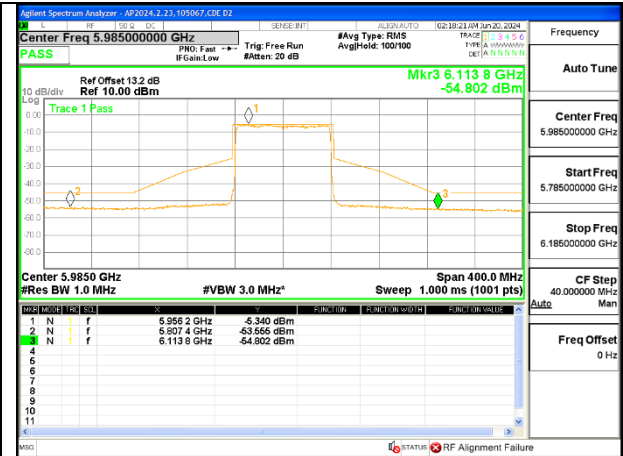

LOW CHANNEL ANT 5 5985