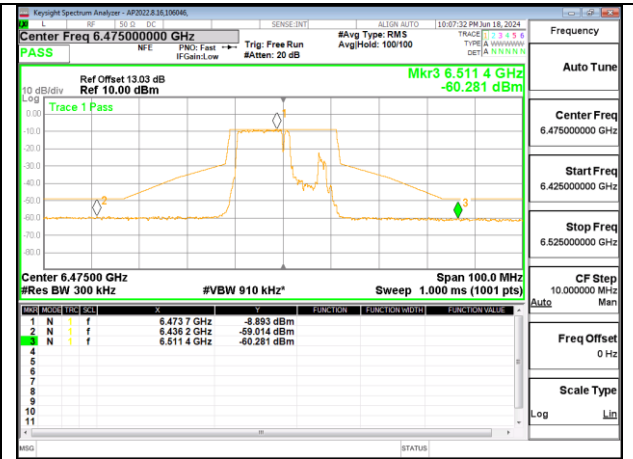

MID CHANNEL 6475