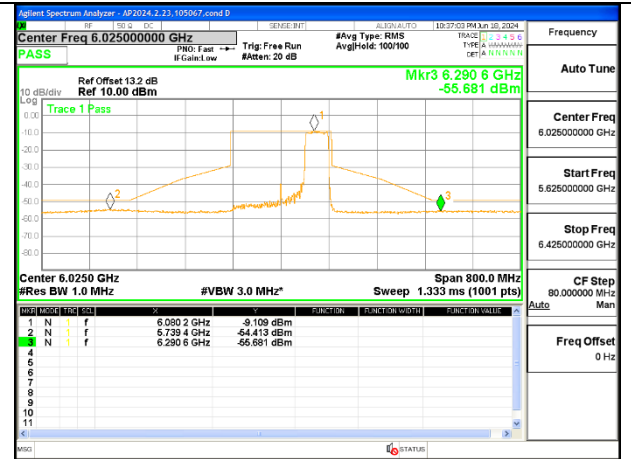

LOW CHANNEL ANT 5 6025