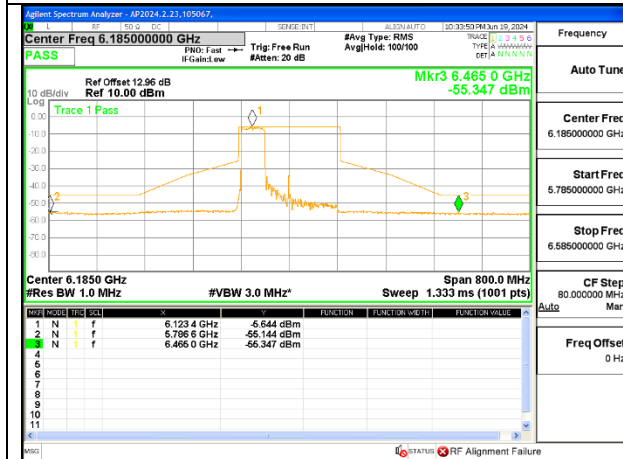

LOW CHANNEL ANT 5 6025

MID CHANNEL ANT 6 6185

MID CHANNEL ANT 5 6185

HIGH CHANNEL ANT 6 6345

HIGH CHANNEL ANT 5 6345

2TX Antenna 6 + Antenna 5 SDM MODE (FCC + IC) – 484-Tones, RU Index 65

LOW CHANNEL ANT 6 6025

LOW CHANNEL ANT 5 6025

MID CHANNEL ANT 6 6185

MID CHANNEL ANT 5 6185

HIGH CHANNEL ANT 6 6345

HIGH CHANNEL ANT 5 6345

2TX Antenna 6 + Antenna 5 SDM MODE (FCC + IC) – 484-Tones, RU Index S66

LOW CHANNEL ANT 6 6025