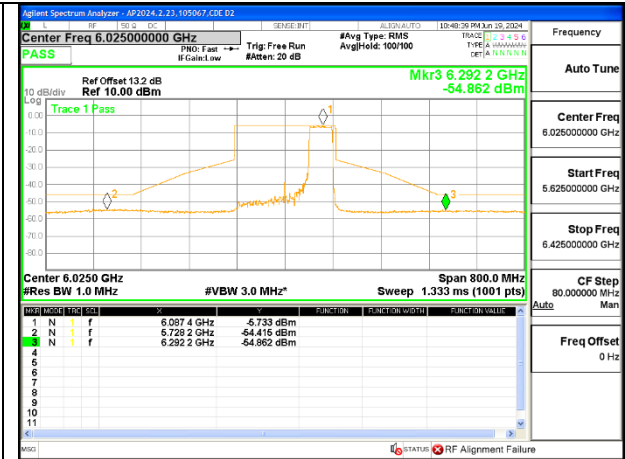

LOW CHANNEL ANT 5 6025

MID CHANNEL ANT 6 6185

MID CHANNEL ANT 5 6185

HIGH CHANNEL ANT 6 6345

HIGH CHANNEL ANT 5 6345

2TX Antenna 6 + Antenna 5 SDM MODE (FCC + IC) – 484-Tones, RU Index S66

LOW CHANNEL ANT 6 6025