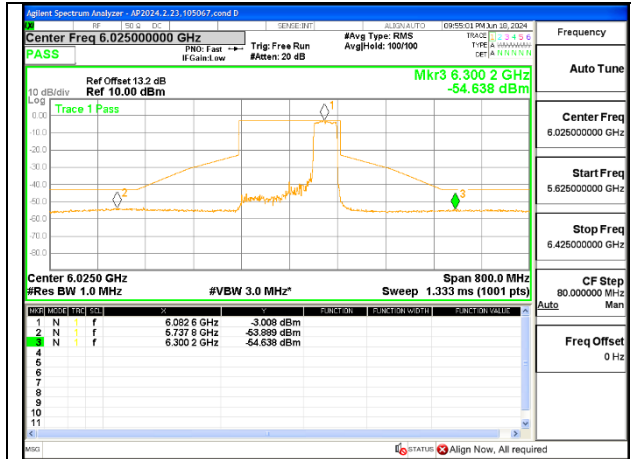

LOW CHANNEL 6025

MID CHANNEL 6185

HIGH CHANNEL 6345

1TX Antenna 5 MODE (FCC+IC) MOBILE – 484-Tones, RU Index 65

LOW CHANNEL 6025

MID CHANNEL 6185

HIGH CHANNEL 6345

1TX Antenna 5 MODE (FCC+IC) MOBILE – 484-Tones, RU Index S66