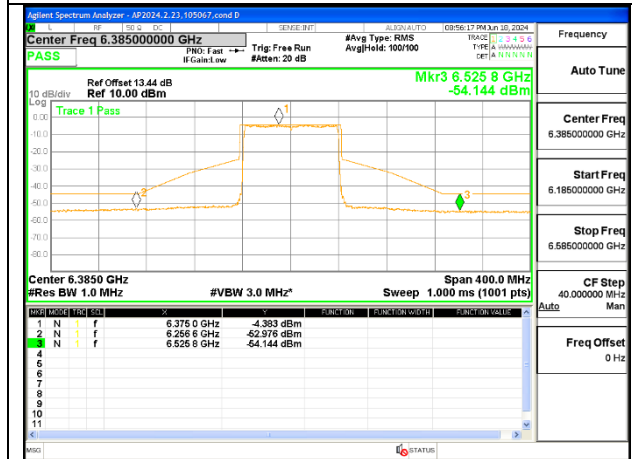

1TX Antenna 5 MODE (FCC-IC) MOBILE – 52-Tones, RU Index 52

1TX Antenna 5 MODE (FCC-IC) MOBILE – SU MODE

LOW CHANNEL 5985

MID CHANNEL 6145

HIGH CHANNEL 6385

2TX Antenna 6 + Antenna 5 OFDMA MODE (FCC + IC) – 52-Tones, RU Index 37

LOW CHANNEL ANT 6 5985

LOW CHANNEL ANT 5 5985

MID CHANNEL ANT 6 6145

MID CHANNEL ANT 5 6145

HIGH CHANNEL ANT 6 6385

HIGH CHANNEL ANT 5 6385

2TX Antenna 6 + Antenna 5 OFDMA MODE (FCC + IC) – 52-Tones, RU Index 45