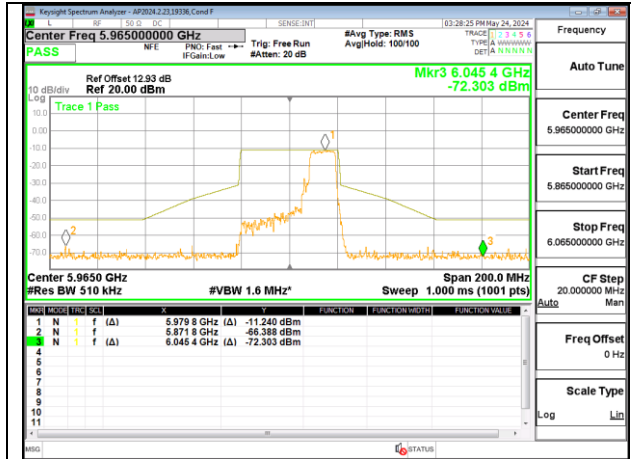

HIGH CHANNEL 6405

2TX Antenna 6 + Antenna 5 OFDMA MODE (FCC + IC) – MRU106+26-Tones, RU Index 82

LOW CHANNEL ANT 6 5965

LOW CHANNEL ANT 5 5965

MID CHANNEL ANT 6 6165

MID CHANNEL ANT 5 6165

HIGH CHANNEL ANT 6 6405

HIGH CHANNEL ANT 5 6405

2TX Antenna 6 + Antenna 5 OFDMA MODE (FCC + IC) – MRU106+26-Tones, RU Index 84

2TX Antenna 6 + Antenna 5 OFDMA MODE (FCC + IC) – MRU106+26-Tones, RU Index 85

LOW CHANNEL ANT 6 5965