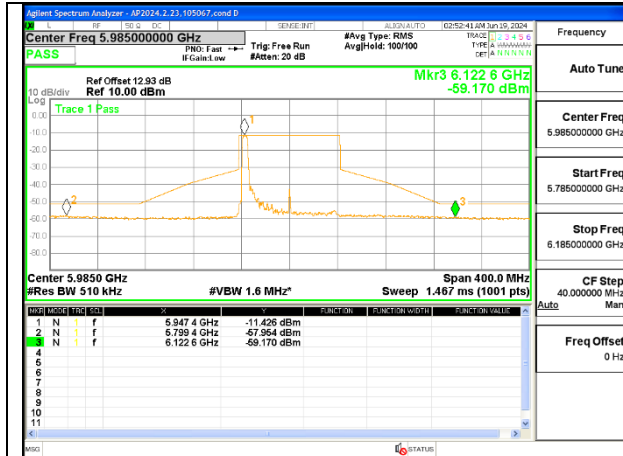

1TX Antenna 5 MODE (FCC-IC) MOBILE – 52-Tones, RU Index 52

1TX Antenna 5 MODE (FCC-IC) MOBILE – SU MODE

LOW CHANNEL 5985

MID CHANNEL 6145

HIGH CHANNEL 6385

2TX Antenna 6 + Antenna 5 OFDMA MODE (FCC + IC) – 52-Tones, RU Index 37

LOW CHANNEL ANT 6 5985

LOW CHANNEL ANT 5 5985

MID CHANNEL ANT 6 6145

MID CHANNEL ANT 5 6145

HIGH CHANNEL ANT 6 6385

HIGH CHANNEL ANT 5 6385

2TX Antenna 6 + Antenna 5 OFDMA MODE (FCC + IC) – 52-Tones, RU Index 45