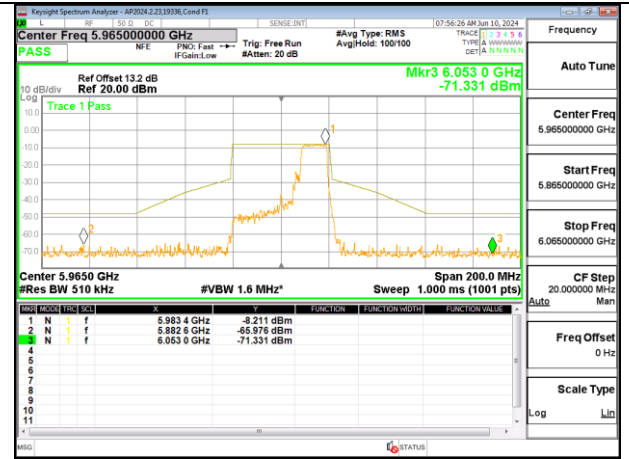

LOW CHANNEL ANT 5 5965