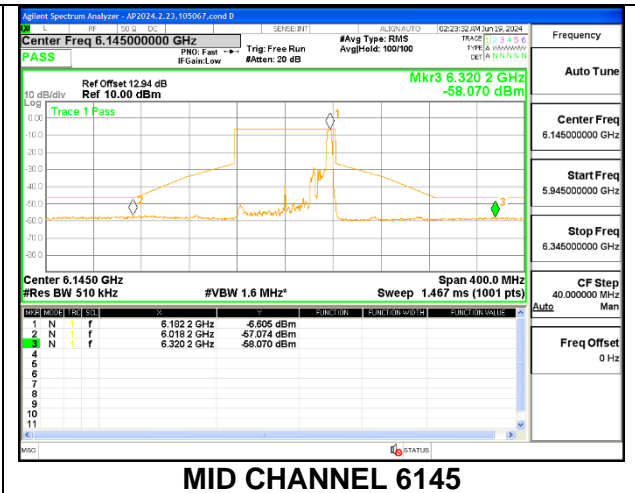

LOW CHANNEL 5985

MID CHANNEL 6145

HIGH CHANNEL 6385

1TX Antenna 6 MODE (FCC-IC) MOBILE – 52-Tones, RU Index 45

1TX Antenna 6 MODE (FCC-IC) MOBILE – 52-Tones, RU Index 52

1TX Antenna 6 MODE (FCC+IC) MOBILE – SU MODE

LOW CHANNEL 5985

MID CHANNEL 6145

HIGH CHANNEL 6385

1TX Antenna 5 MODE (FCC+IC) MOBILE – 52-Tones, RU Index 37

LOW CHANNEL 5985

MID CHANNEL 6145

HIGH CHANNEL 6385

1TX Antenna 5 MODE (FCC-IC) MOBILE – 52-Tones, RU Index 45