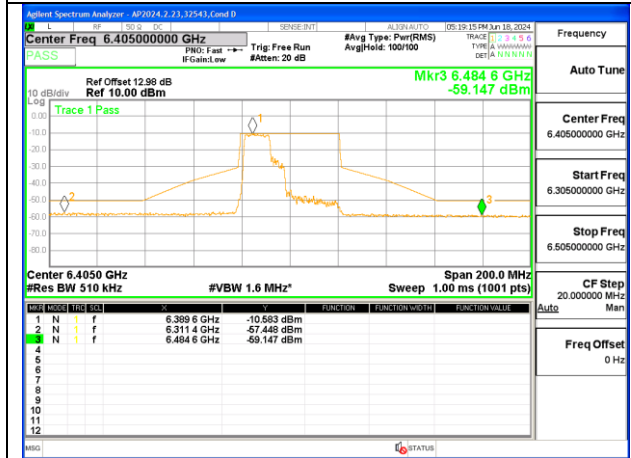

HIGH CHANNEL 6405

2TX Antenna 6 + Antenna 5 OFDMA MODE (FCC + IC) – MRU106+26-Tones, RU Index 82

LOW CHANNEL ANT 6 5965

LOW CHANNEL ANT 5 5965

MID CHANNEL ANT 6 6165

MID CHANNEL ANT 5 6165

HIGH CHANNEL ANT 6 6405