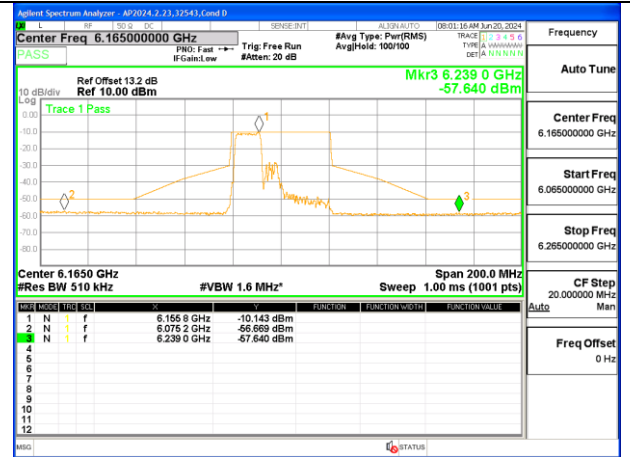

HIGH CHANNEL 6405

2TX Antenna 6 + Antenna 5 OFDMA MODE (FCC + IC) – MRU106+26-Tones, RU Index 82

LOW CHANNEL ANT 6 5965

LOW CHANNEL ANT 5 5965

MID CHANNEL ANT 6 6165

MID CHANNEL ANT 5 6165

HIGH CHANNEL ANT 6 6405