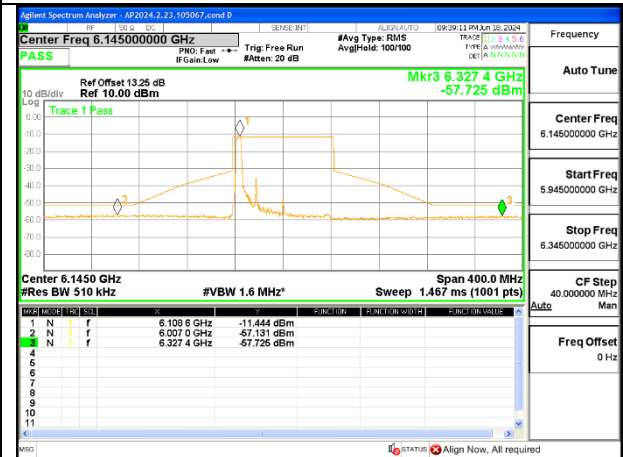

1TX Antenna 5 MODE (FCC-IC) MOBILE – 52-Tones, RU Index 52

1TX Antenna 5 MODE (FCC-IC) MOBILE – SU MODE

LOW CHANNEL 5985

MID CHANNEL 6145

HIGH CHANNEL 6385

2TX Antenna 6 + Antenna 5 OFDMA MODE (FCC + IC) – 52-Tones, RU Index 37

LOW CHANNEL ANT 6 5985

LOW CHANNEL ANT 5 5985

MID CHANNEL ANT 6 6145

MID CHANNEL ANT 5 6145

HIGH CHANNEL ANT 6 6385

HIGH CHANNEL ANT 5 6385

2TX Antenna 6 + Antenna 5 OFDMA MODE (FCC + IC) – 52-Tones, RU Index 45