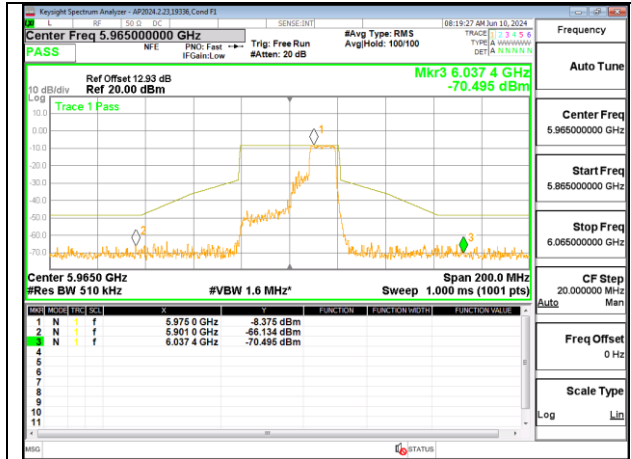

MID CHANNEL ANT 6 6165

MID CHANNEL ANT 5 6165

HIGH CHANNEL ANT 6 6405

HIGH CHANNEL ANT 5 6405

2TX Antenna 6 + Antenna 5 SDM MODE (FCC + IC) – MRU106+26-Tones, RU Index 84

2TX Antenna 6 + Antenna 5 SDM MODE (FCC + IC) – MRU106+26-Tones, RU Index 85