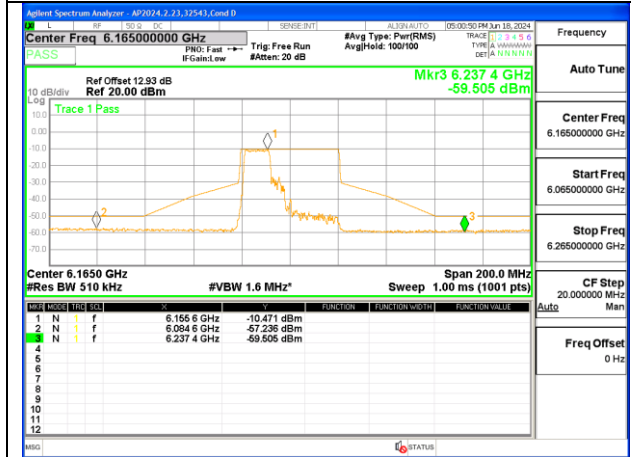

HIGH CHANNEL 6405

2TX Antenna 6 + Antenna 5 OFDMA MODE (FCC + IC) – MRU106+26-Tones, RU Index 82

LOW CHANNEL ANT 6 5965

LOW CHANNEL ANT 5 5965

MID CHANNEL ANT 6 6165

MID CHANNEL ANT 5 6165

HIGH CHANNEL ANT 6 6405