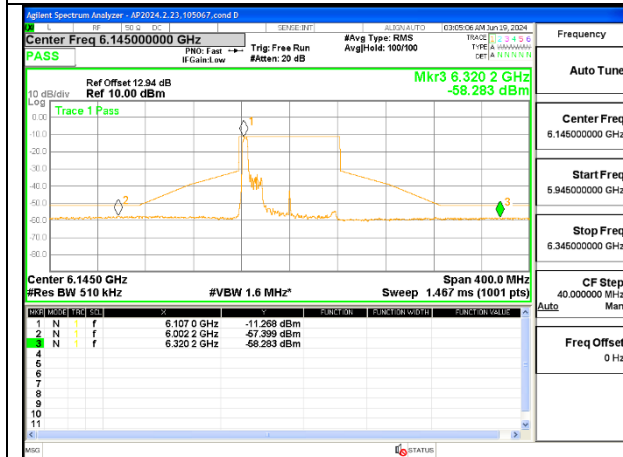

1TX Antenna 5 MODE (FCC-IC) MOBILE – 52-Tones, RU Index 52

1TX Antenna 5 MODE (FCC-IC) MOBILE – SU MODE

LOW CHANNEL 5985

MID CHANNEL 6145

HIGH CHANNEL 6385

2TX Antenna 6 + Antenna 5 OFDMA MODE (FCC + IC) – 52-Tones, RU Index 37

LOW CHANNEL ANT 6 5985

LOW CHANNEL ANT 5 5985

MID CHANNEL ANT 6 6145

MID CHANNEL ANT 5 6145

HIGH CHANNEL ANT 6 6385

HIGH CHANNEL ANT 5 6385

2TX Antenna 6 + Antenna 5 OFDMA MODE (FCC + IC) – 52-Tones, RU Index 45