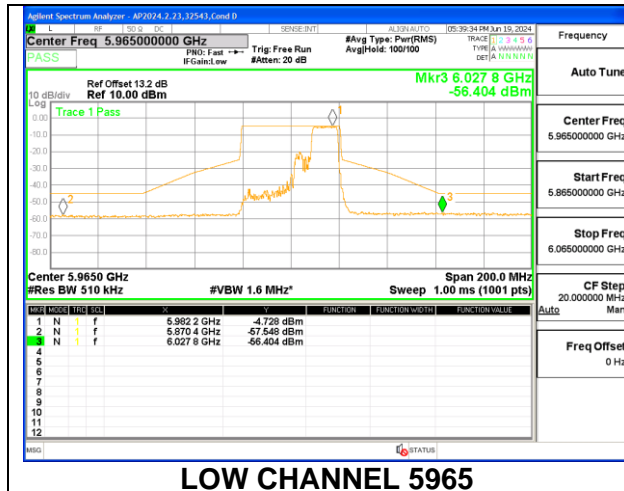

1TX Antenna 5 MODE (FCC-IC) MOBILE – MRU106+26-Tones, RU Index 84

1TX Antenna 5 MODE (FCC-IC) MOBILE – MRU106+26-Tones, RU Index 85

1TX Antenna 5 MODE (FCC+IC) MOBILE – SU MODE

LOW CHANNEL 5965

MID CHANNEL 6165

HIGH CHANNEL 6405

2TX Antenna 6 + Antenna 5 OFDMA MODE (FCC + IC) – MRU106+26-Tones, RU Index 82

LOW CHANNEL ANT 6 5965

LOW CHANNEL ANT 5 5965

MID CHANNEL ANT 6 6165

MID CHANNEL ANT 5 6165

HIGH CHANNEL ANT 6 6405