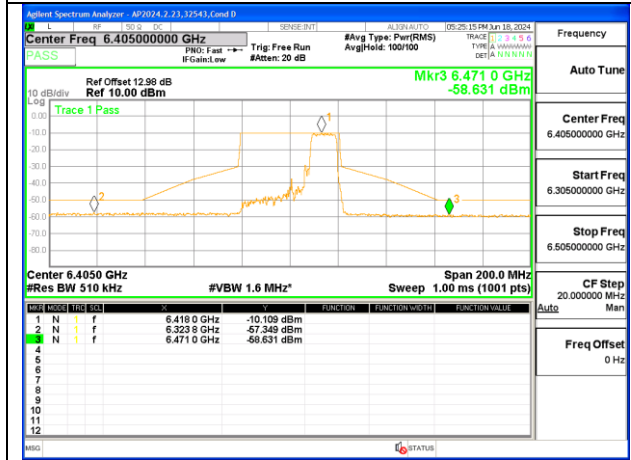

HIGH CHANNEL ANT 6 6405