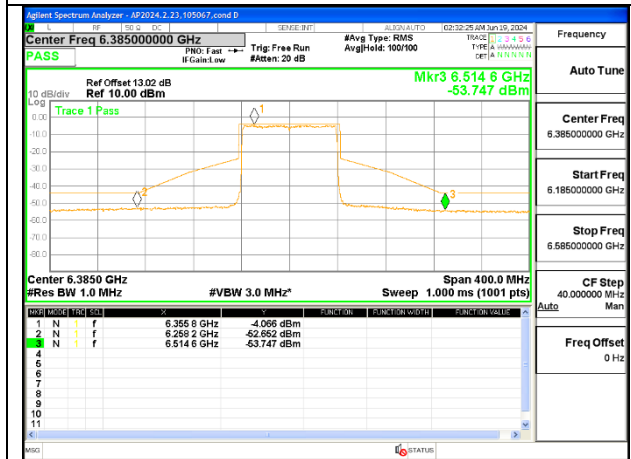

LOW CHANNEL 5985

MID CHANNEL 6145

HIGH CHANNEL 6385

1TX Antenna 6 MODE (FCC-IC) MOBILE – 52-Tones, RU Index 45

1TX Antenna 6 MODE (FCC-IC) MOBILE – 52-Tones, RU Index 52

1TX Antenna 6 MODE (FCC+IC) MOBILE – SU MODE

LOW CHANNEL 5985

MID CHANNEL 6145

HIGH CHANNEL 6385

1TX Antenna 5 MODE (FCC+IC) MOBILE – 52-Tones, RU Index 37

LOW CHANNEL 5985

MID CHANNEL 6145

HIGH CHANNEL 6385

1TX Antenna 5 MODE (FCC-IC) MOBILE – 52-Tones, RU Index 45