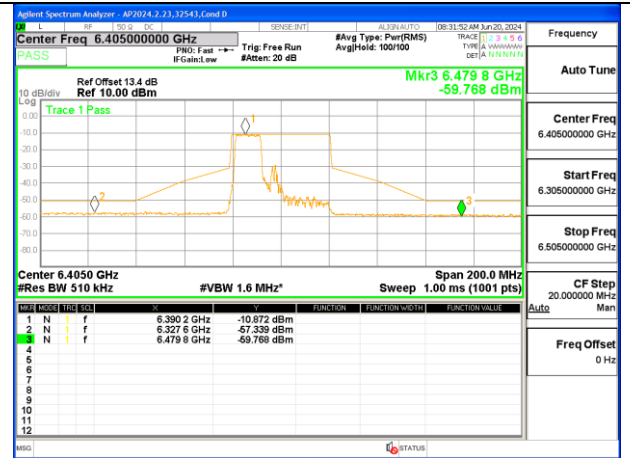

HIGH CHANNEL 6405

2TX Antenna 6 + Antenna 5 OFDMA MODE (FCC + IC) – MRU106+26-Tones, RU Index 82

LOW CHANNEL ANT 6 5965

LOW CHANNEL ANT 5 5965

MID CHANNEL ANT 6 6165

MID CHANNEL ANT 5 6165

HIGH CHANNEL ANT 6 6405