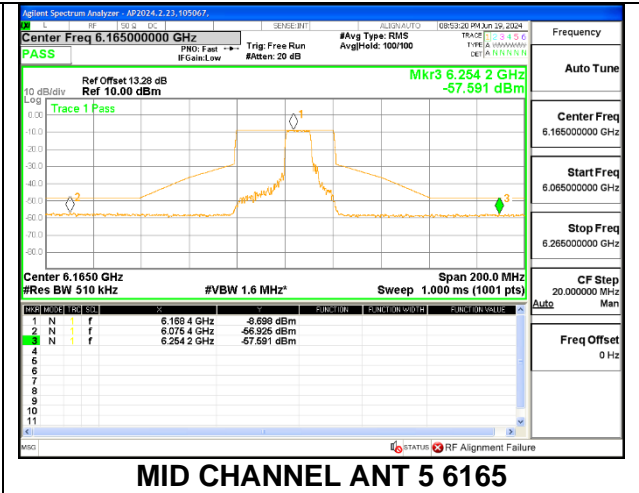

MID CHANNEL ANT 6 6165

MID CHANNEL ANT 5 6165

HIGH CHANNEL ANT 6 6405

HIGH CHANNEL ANT 5 6405

2TX Antenna 6 + Antenna 5 SDM MODE (FCC + IC) – MRU106+26-Tones, RU Index 84

2TX Antenna 6 + Antenna 5 SDM MODE (FCC + IC) – MRU106+26-Tones, RU Index 85