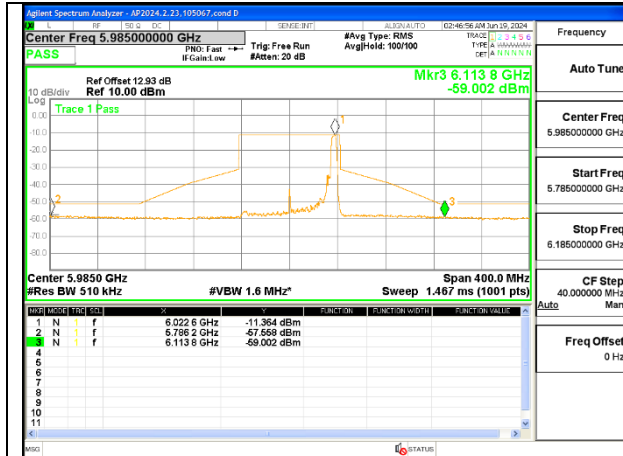

LOW CHANNEL ANT 6 5985

LOW CHANNEL ANT 5 5985

MID CHANNEL ANT 6 6145

MID CHANNEL ANT 5 6145

HIGH CHANNEL ANT 6 6385

HIGH CHANNEL ANT 5 6385

2TX Antenna 6 + Antenna 5 OFDMA MODE (FCC + IC) – 52-Tones, RU Index 45

2TX Antenna 6 + Antenna 5 OFDMA MODE (FCC + IC) – 52-Tones, RU Index 52

LOW CHANNEL ANT 6 5985

LOW CHANNEL ANT 5 5985

MID CHANNEL ANT 6 6145

MID CHANNEL ANT 5 6145

HIGH CHANNEL ANT 6 6385

HIGH CHANNEL ANT 5 6385