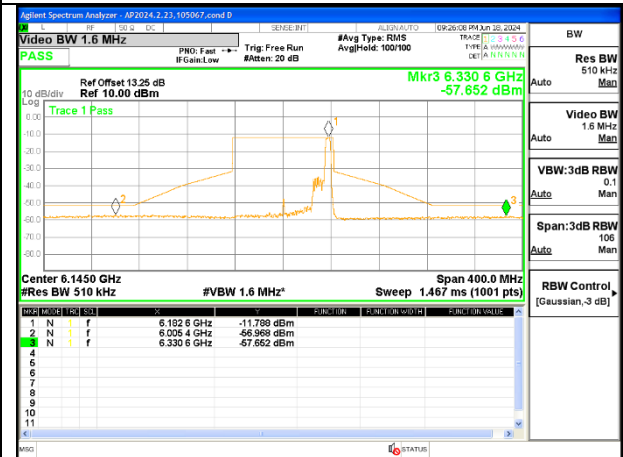

LOW CHANNEL ANT 6 5985

LOW CHANNEL ANT 5 5985

MID CHANNEL ANT 6 6145

MID CHANNEL ANT 5 6145

HIGH CHANNEL ANT 6 6385

HIGH CHANNEL ANT 5 6385

2TX Antenna 6 + Antenna 5 OFDMA MODE (FCC + IC) – 52-Tones, RU Index 45

2TX Antenna 6 + Antenna 5 OFDMA MODE (FCC + IC) – 52-Tones, RU Index 52

LOW CHANNEL ANT 6 5985

LOW CHANNEL ANT 5 5985

MID CHANNEL ANT 6 6145

MID CHANNEL ANT 5 6145

HIGH CHANNEL ANT 6 6385

HIGH CHANNEL ANT 5 6385