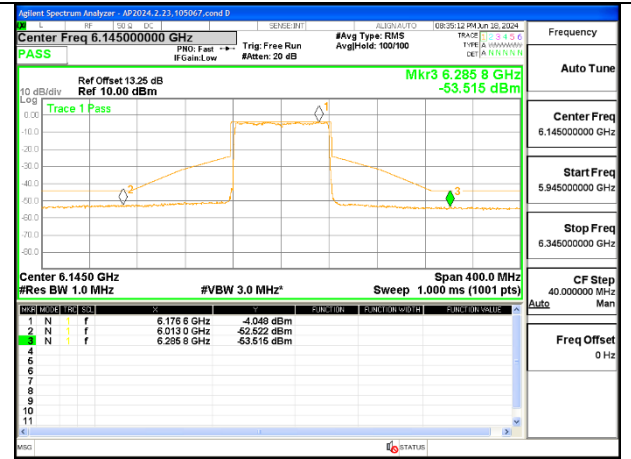

MID CHANNEL 6145