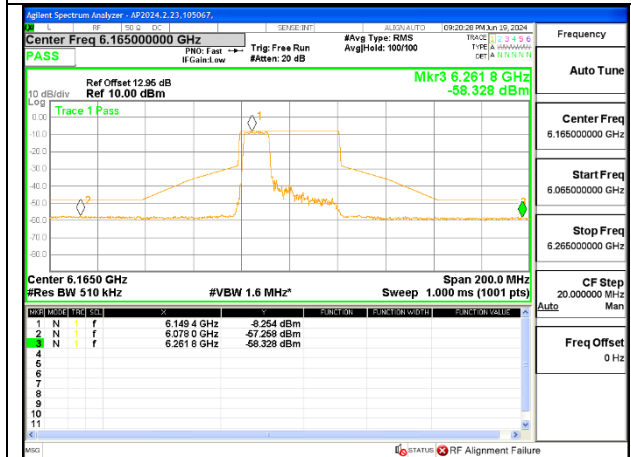

MID CHANNEL ANT 6 6165

MID CHANNEL ANT 5 6165

HIGH CHANNEL ANT 6 6405

HIGH CHANNEL ANT 5 6405

2TX Antenna 6 + Antenna 5 SDM MODE (FCC + IC) – MRU106+26-Tones, RU Index 82

LOW CHANNEL ANT 6 5965

LOW CHANNEL ANT 5 5965