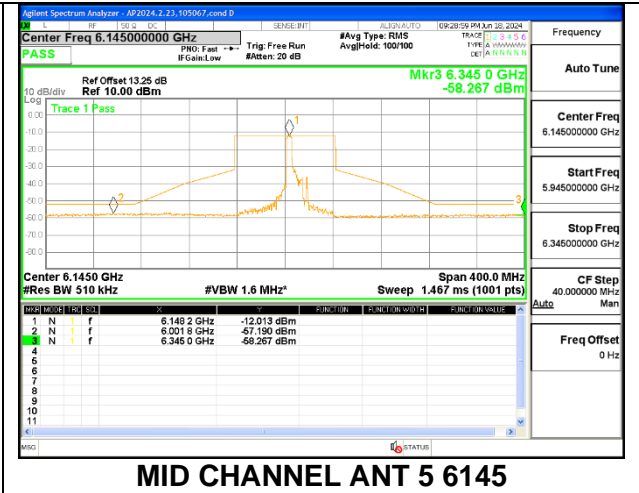

LOW CHANNEL ANT 6 5985

LOW CHANNEL ANT 5 5985

MID CHANNEL ANT 6 6145

MID CHANNEL ANT 5 6145

HIGH CHANNEL ANT 6 6385

HIGH CHANNEL ANT 5 6385

2TX Antenna 6 + Antenna 5 OFDMA MODE (FCC + IC) – 52-Tones, RU Index 45

2TX Antenna 6 + Antenna 5 OFDMA MODE (FCC + IC) – 52-Tones, RU Index 52

LOW CHANNEL ANT 6 5985

LOW CHANNEL ANT 5 5985

MID CHANNEL ANT 6 6145

MID CHANNEL ANT 5 6145

HIGH CHANNEL ANT 6 6385

HIGH CHANNEL ANT 5 6385