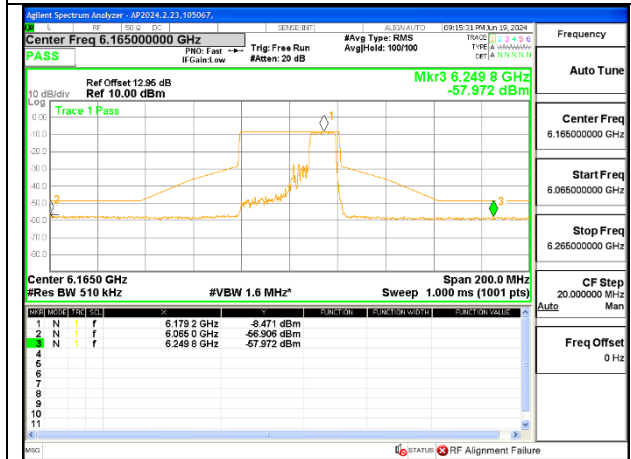

MID CHANNEL ANT 6 6165