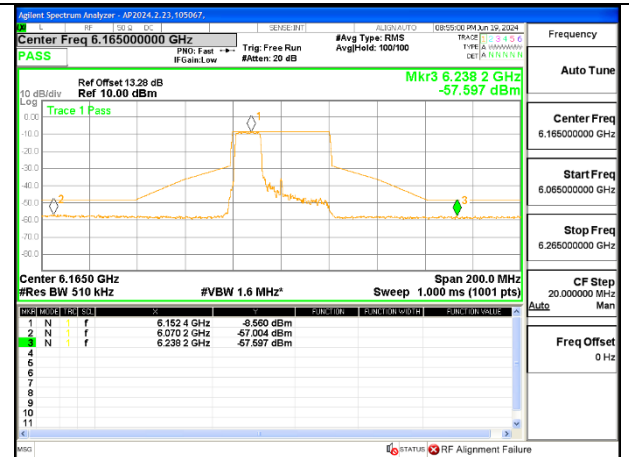

MID CHANNEL ANT 5 6165