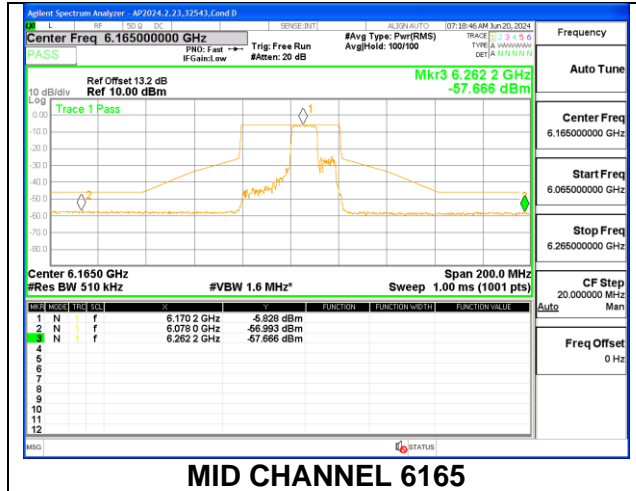

1TX Antenna 5 MODE (FCC-IC) MOBILE – MRU106+26-Tones, RU Index 84

1TX Antenna 5 MODE (FCC-IC) MOBILE – MRU106+26-Tones, RU Index 85

1TX Antenna 5 MODE (FCC+IC) MOBILE – SU MODE

LOW CHANNEL 5965

MID CHANNEL 6165

HIGH CHANNEL 6405

2TX Antenna 6 + Antenna 5 OFDMA MODE (FCC + IC) – MRU106+26-Tones, RU Index 82

LOW CHANNEL ANT 6 5965

LOW CHANNEL ANT 5 5965

MID CHANNEL ANT 6 6165

MID CHANNEL ANT 5 6165

HIGH CHANNEL ANT 6 6405