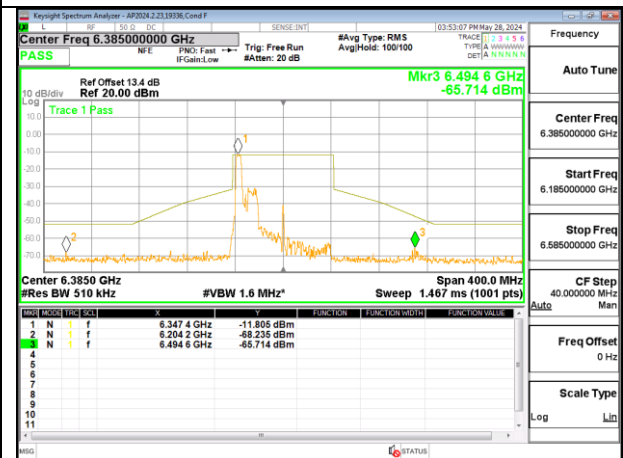

LOW CHANNEL ANT 6 5985

LOW CHANNEL ANT 5 5985

MID CHANNEL ANT 6 6145

MID CHANNEL ANT 5 6145

HIGH CHANNEL ANT 6 6385

HIGH CHANNEL ANT 5 6385

2TX Antenna 6 + Antenna 5 OFDMA MODE (FCC + IC) – 52-Tones, RU Index 45

2TX Antenna 6 + Antenna 5 OFDMA MODE (FCC + IC) – 52-Tones, RU Index 52

LOW CHANNEL ANT 6 5985

LOW CHANNEL ANT 5 5985

MID CHANNEL ANT 6 6145

MID CHANNEL ANT 5 6145

HIGH CHANNEL ANT 6 6385

HIGH CHANNEL ANT 5 6385