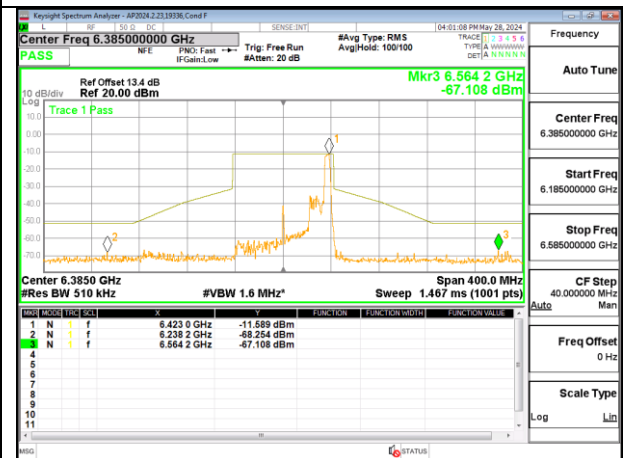

2TX Antenna 6 + Antenna 5 OFDMA MODE (FCC + IC) – 52-Tones, RU Index 52

LOW CHANNEL ANT 6 5985

LOW CHANNEL ANT 5 5985

MID CHANNEL ANT 6 6145

MID CHANNEL ANT 5 6145

HIGH CHANNEL ANT 6 6385

HIGH CHANNEL ANT 5 6385