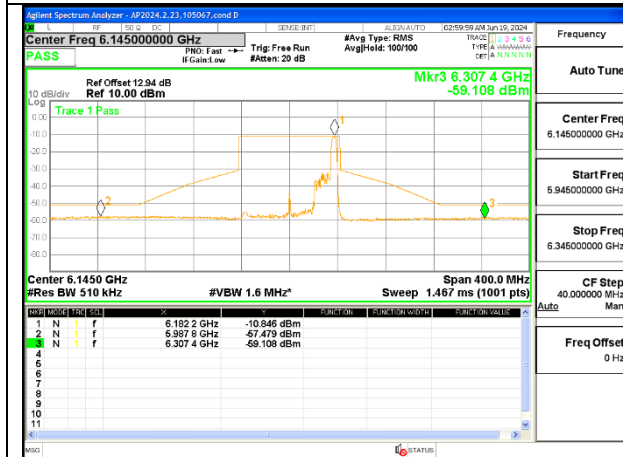

LOW CHANNEL ANT 6 5985

LOW CHANNEL ANT 5 5985

MID CHANNEL ANT 6 6145

MID CHANNEL ANT 5 6145

HIGH CHANNEL ANT 6 6385

HIGH CHANNEL ANT 5 6385

2TX Antenna 6 + Antenna 5 OFDMA MODE (FCC + IC) – 52-Tones, RU Index 45

2TX Antenna 6 + Antenna 5 OFDMA MODE (FCC + IC) – 52-Tones, RU Index 52

LOW CHANNEL ANT 6 5985

LOW CHANNEL ANT 5 5985

MID CHANNEL ANT 6 6145

MID CHANNEL ANT 5 6145

HIGH CHANNEL ANT 6 6385

HIGH CHANNEL ANT 5 6385