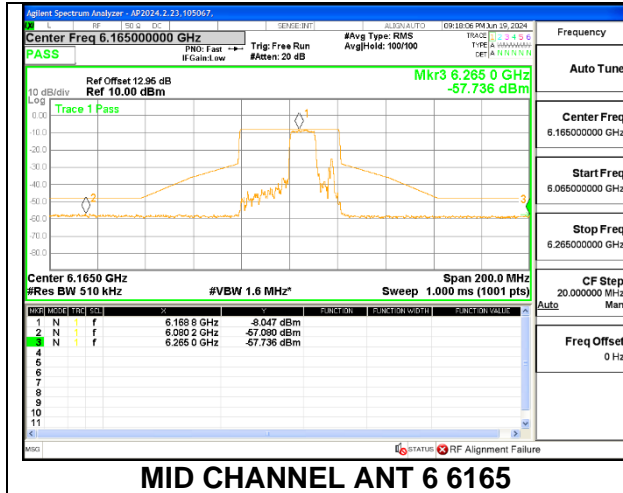

MID CHANNEL ANT 6 6165

MID CHANNEL ANT 5 6165

HIGH CHANNEL ANT 6 6405

HIGH CHANNEL ANT 5 6405

2TX Antenna 6 + Antenna 5 SDM MODE (FCC + IC) – MRU106+26-Tones, RU Index 84

2TX Antenna 6 + Antenna 5 SDM MODE (FCC + IC) – MRU106+26-Tones, RU Index 85