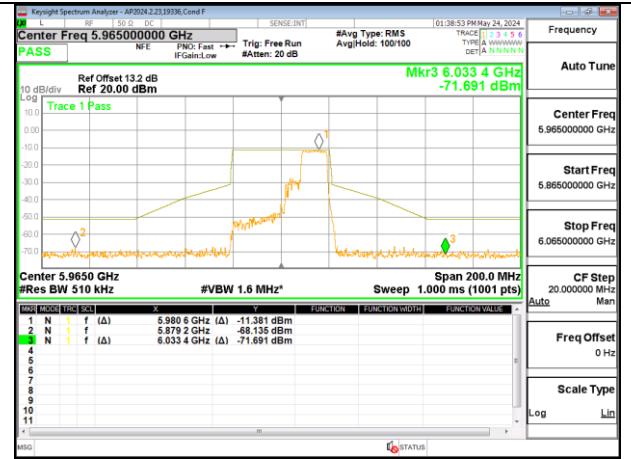

HIGH CHANNEL ANT 5 6405

2TX Antenna 6 + Antenna 5 OFDMA MODE (FCC + IC) – MRU106+26-Tones, RU Index 84

2TX Antenna 6 + Antenna 5 OFDMA MODE (FCC + IC) – MRU106+26-Tones, RU Index 85

LOW CHANNEL ANT 6 5965