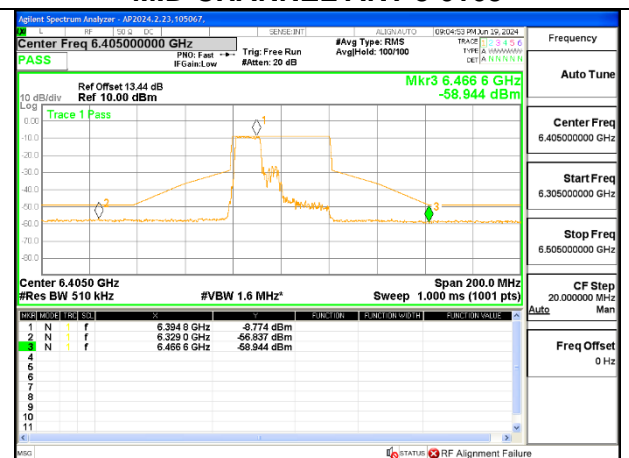

HIGH CHANNEL ANT 5 6405