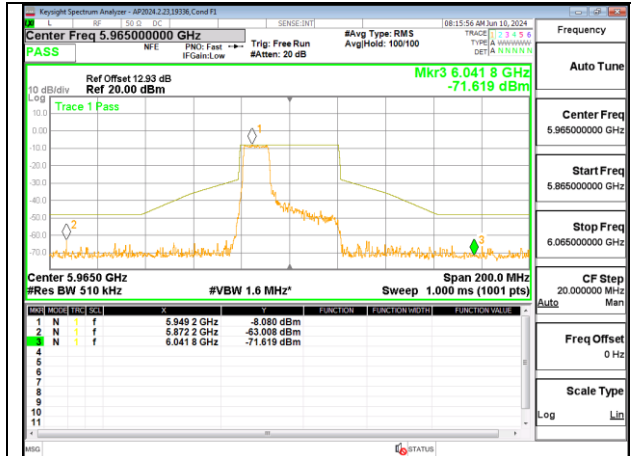

MID CHANNEL ANT 6 6165

MID CHANNEL ANT 5 6165

HIGH CHANNEL ANT 6 6405

HIGH CHANNEL ANT 5 6405

2TX Antenna 6 + Antenna 5 SDM MODE (FCC + IC) – MRU106+26-Tones, RU Index 82

LOW CHANNEL ANT 6 5965

LOW CHANNEL ANT 5 5965