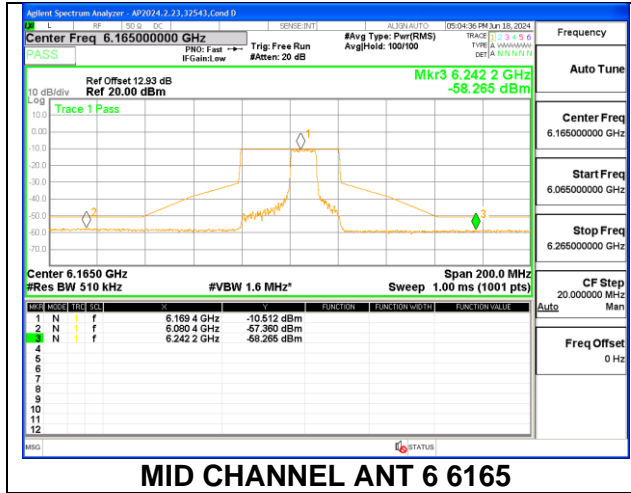

2TX Antenna 6 + Antenna 5 OFDMA MODE (FCC + IC) – MRU106+26-Tones, RU Index 84