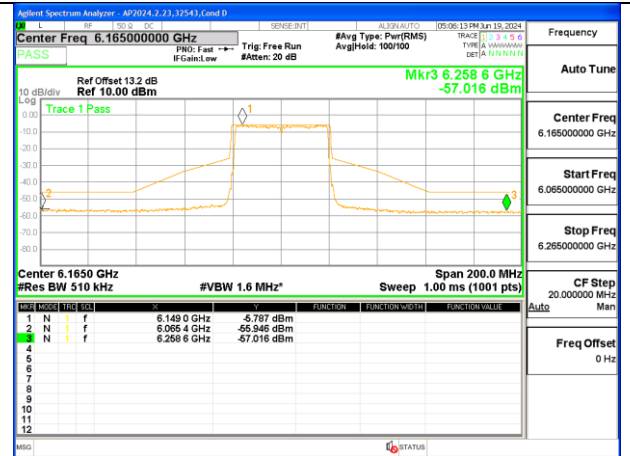

1TX Antenna 5 MODE (FCC-IC) MOBILE – MRU106+26-Tones, RU Index 84

1TX Antenna 5 MODE (FCC-IC) MOBILE – MRU106+26-Tones, RU Index 85

1TX Antenna 5 MODE (FCC+IC) MOBILE – SU MODE

LOW CHANNEL 5965

MID CHANNEL 6165

HIGH CHANNEL 6405

2TX Antenna 6 + Antenna 5 OFDMA MODE (FCC + IC) – MRU106+26-Tones, RU Index 82

LOW CHANNEL ANT 6 5965

LOW CHANNEL ANT 5 5965

MID CHANNEL ANT 6 6165

MID CHANNEL ANT 5 6165

HIGH CHANNEL ANT 6 6405