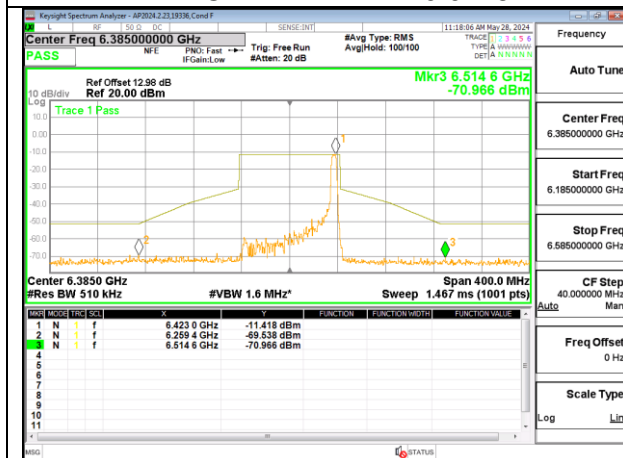

LOW CHANNEL ANT 6 5985

LOW CHANNEL ANT 5 5985

MID CHANNEL ANT 6 6145

MID CHANNEL ANT 5 6145

HIGH CHANNEL ANT 6 6385

HIGH CHANNEL ANT 5 6385

2TX Antenna 6 + Antenna 5 OFDMA MODE (FCC + IC) – 52-Tones, RU Index 45

2TX Antenna 6 + Antenna 5 OFDMA MODE (FCC + IC) – 52-Tones, RU Index 52

LOW CHANNEL ANT 6 5985

LOW CHANNEL ANT 5 5985

MID CHANNEL ANT 6 6145

MID CHANNEL ANT 5 6145

HIGH CHANNEL ANT 6 6385

HIGH CHANNEL ANT 5 6385