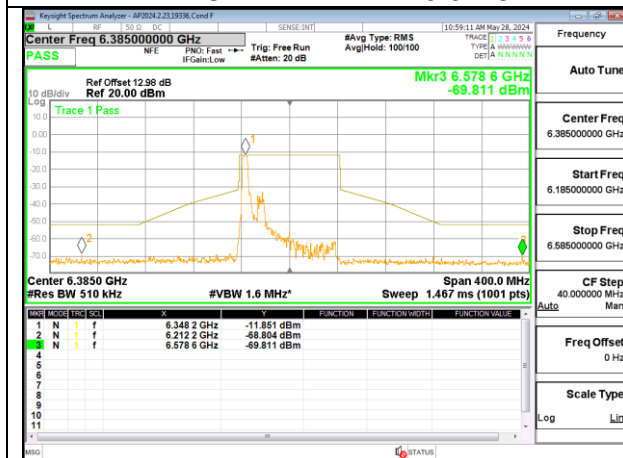

LOW CHANNEL ANT 6 5985

LOW CHANNEL ANT 5 5985

MID CHANNEL ANT 6 6145

MID CHANNEL ANT 5 6145

HIGH CHANNEL ANT 6 6385

HIGH CHANNEL ANT 5 6385

2TX Antenna 6 + Antenna 5 OFDMA MODE (FCC + IC) – 52-Tones, RU Index 45

2TX Antenna 6 + Antenna 5 OFDMA MODE (FCC + IC) – 52-Tones, RU Index 52

LOW CHANNEL ANT 6 5985

LOW CHANNEL ANT 5 5985

MID CHANNEL ANT 6 6145

MID CHANNEL ANT 5 6145

HIGH CHANNEL ANT 6 6385

HIGH CHANNEL ANT 5 6385