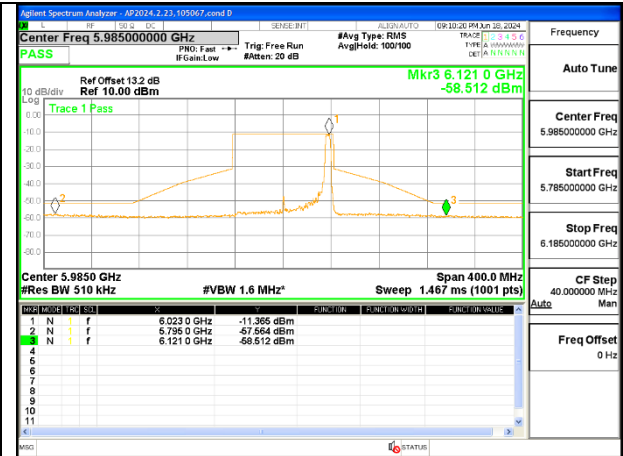

LOW CHANNEL ANT 6 5985

LOW CHANNEL ANT 5 5985

MID CHANNEL ANT 6 6145

MID CHANNEL ANT 5 6145

HIGH CHANNEL ANT 6 6385

HIGH CHANNEL ANT 5 6385

2TX Antenna 6 + Antenna 5 OFDMA MODE (FCC + IC) – 52-Tones, RU Index 45

2TX Antenna 6 + Antenna 5 OFDMA MODE (FCC + IC) – 52-Tones, RU Index 52

LOW CHANNEL ANT 6 5985

LOW CHANNEL ANT 5 5985

MID CHANNEL ANT 6 6145

MID CHANNEL ANT 5 6145

HIGH CHANNEL ANT 6 6385

HIGH CHANNEL ANT 5 6385