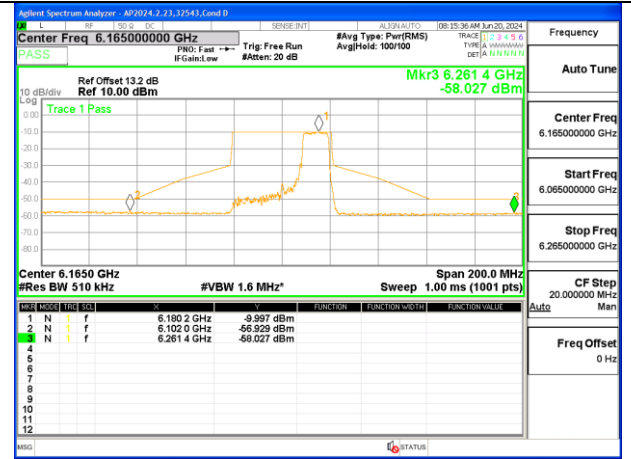

MID CHANNEL ANT 5 6165