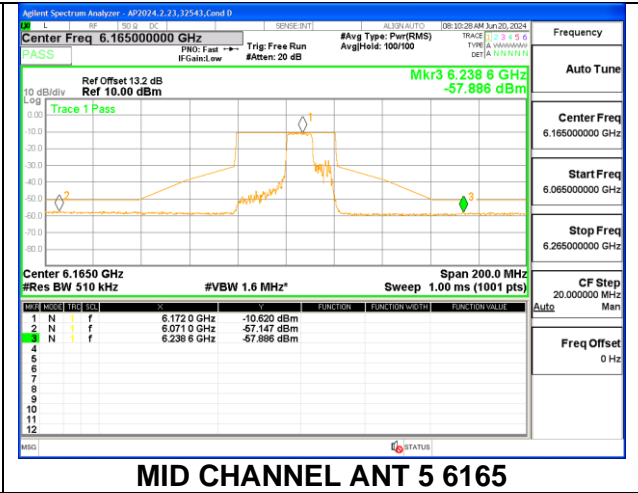

2TX Antenna 6 + Antenna 5 OFDMA MODE (FCC + IC) – MRU106+26-Tones, RU Index 84