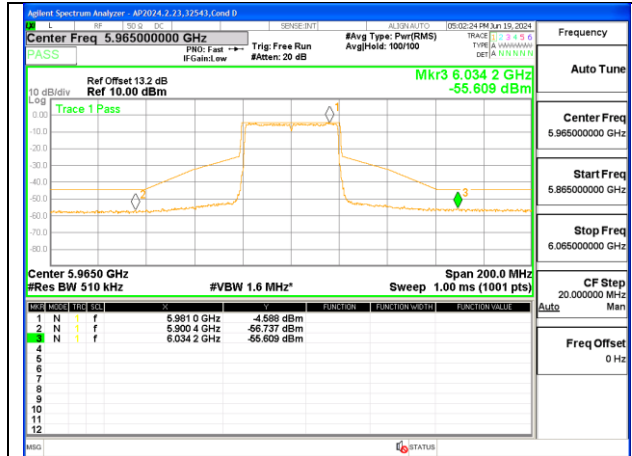

1TX Antenna 5 MODE (FCC-IC) MOBILE – MRU106+26-Tones, RU Index 84

1TX Antenna 5 MODE (FCC-IC) MOBILE – MRU106+26-Tones, RU Index 85

1TX Antenna 5 MODE (FCC+IC) MOBILE – SU MODE

LOW CHANNEL 5965

MID CHANNEL 6165

HIGH CHANNEL 6405

2TX Antenna 6 + Antenna 5 OFDMA MODE (FCC + IC) – MRU106+26-Tones, RU Index 82

LOW CHANNEL ANT 6 5965

LOW CHANNEL ANT 5 5965

MID CHANNEL ANT 6 6165

MID CHANNEL ANT 5 6165

HIGH CHANNEL ANT 6 6405