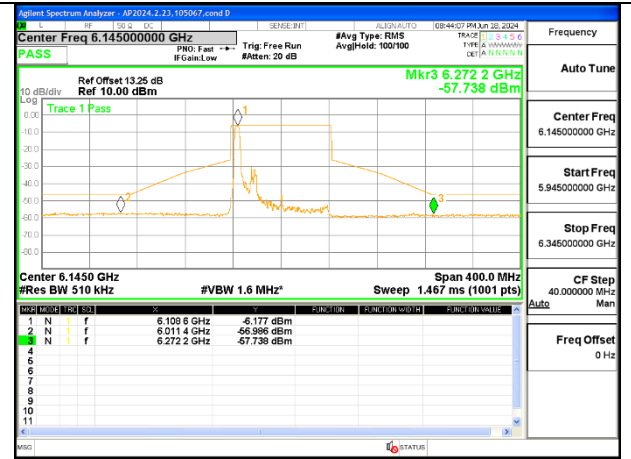

LOW CHANNEL 5985

MID CHANNEL 6145

HIGH CHANNEL 6385

1TX Antenna 5 MODE (FCC+IC) MOBILE – 52-Tones, RU Index 37

LOW CHANNEL 5985

MID CHANNEL 6145

HIGH CHANNEL 6385

1TX Antenna 5 MODE (FCC-IC) MOBILE – 52-Tones, RU Index 45