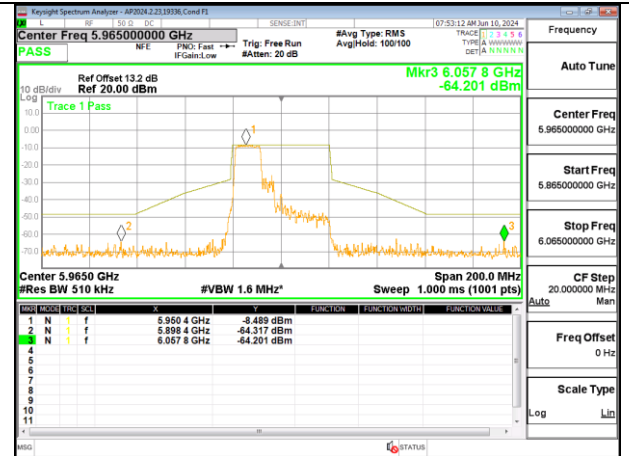

MID CHANNEL ANT 6 6165

MID CHANNEL ANT 5 6165

HIGH CHANNEL ANT 6 6405

HIGH CHANNEL ANT 5 6405

2TX Antenna 6 + Antenna 5 SDM MODE (FCC + IC) – MRU106+26-Tones, RU Index 82

LOW CHANNEL ANT 6 5965

LOW CHANNEL ANT 5 5965