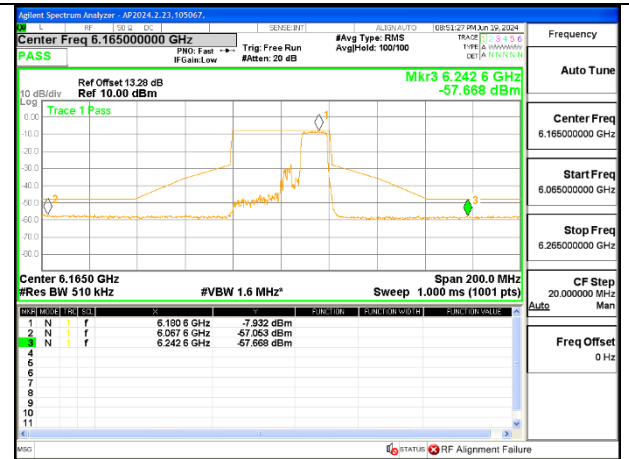

MID CHANNEL ANT 5 6165