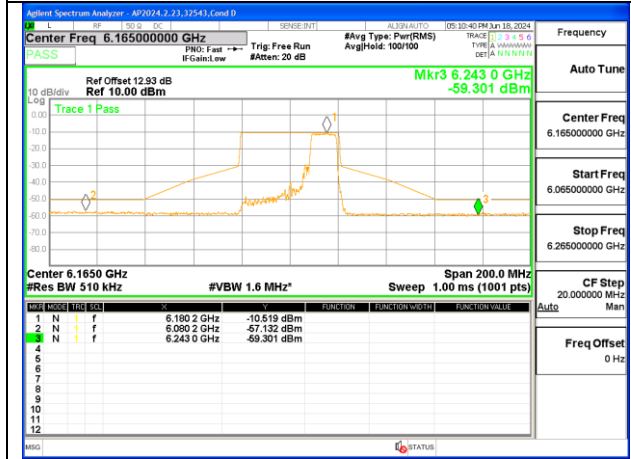

MID CHANNEL ANT 6 6165