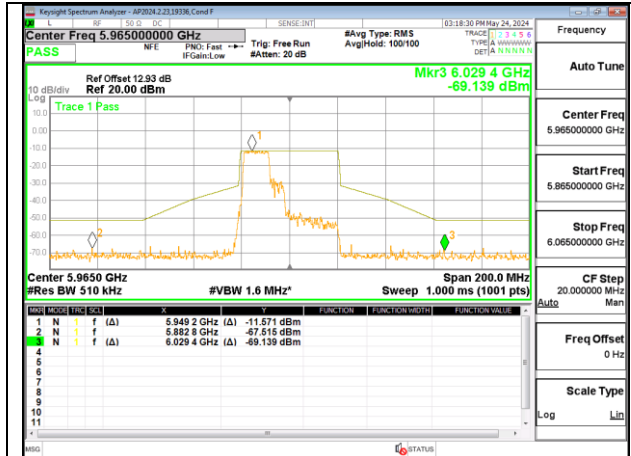

1TX Antenna 5 MODE (FCC-IC) MOBILE – MRU106+26-Tones, RU Index 84

1TX Antenna 5 MODE (FCC-IC) MOBILE – MRU106+26-Tones, RU Index 85

1TX Antenna 5 MODE (FCC+IC) MOBILE – SU MODE

LOW CHANNEL 5965

MID CHANNEL 6165

HIGH CHANNEL 6405

2TX Antenna 6 + Antenna 5 OFDMA MODE (FCC + IC) – MRU106+26-Tones, RU Index 82

LOW CHANNEL ANT 6 5965

LOW CHANNEL ANT 5 5965

MID CHANNEL ANT 6 6165

MID CHANNEL ANT 5 6165

HIGH CHANNEL ANT 6 6405