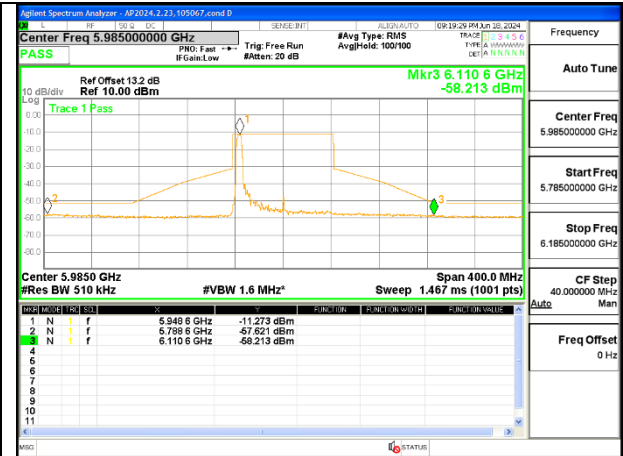

1TX Antenna 5 MODE (FCC-IC) MOBILE – 52-Tones, RU Index 52

1TX Antenna 5 MODE (FCC-IC) MOBILE – SU MODE

LOW CHANNEL 5985

MID CHANNEL 6145

HIGH CHANNEL 6385

2TX Antenna 6 + Antenna 5 OFDMA MODE (FCC + IC) – 52-Tones, RU Index 37

LOW CHANNEL ANT 6 5985

LOW CHANNEL ANT 5 5985

MID CHANNEL ANT 6 6145

MID CHANNEL ANT 5 6145

HIGH CHANNEL ANT 6 6385

HIGH CHANNEL ANT 5 6385

2TX Antenna 6 + Antenna 5 OFDMA MODE (FCC + IC) – 52-Tones, RU Index 45