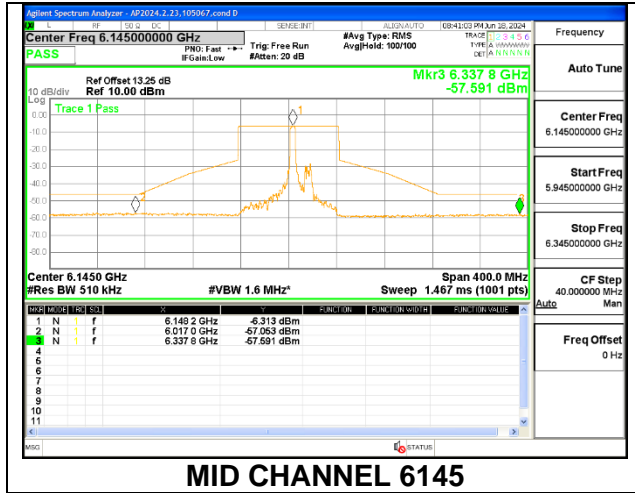

LOW CHANNEL 5985

MID CHANNEL 6145

HIGH CHANNEL 6385

1TX Antenna 5 MODE (FCC+IC) MOBILE – 52-Tones, RU Index 37

LOW CHANNEL 5985

MID CHANNEL 6145

HIGH CHANNEL 6385

1TX Antenna 5 MODE (FCC-IC) MOBILE – 52-Tones, RU Index 45