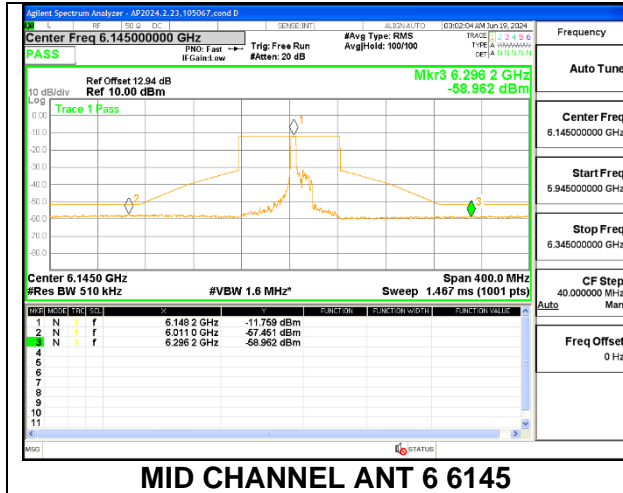

1TX Antenna 5 MODE (FCC-IC) MOBILE – 52-Tones, RU Index 52

1TX Antenna 5 MODE (FCC-IC) MOBILE – SU MODE

LOW CHANNEL 5985

MID CHANNEL 6145

HIGH CHANNEL 6385

2TX Antenna 6 + Antenna 5 OFDMA MODE (FCC + IC) – 52-Tones, RU Index 37

LOW CHANNEL ANT 6 5985

LOW CHANNEL ANT 5 5985

MID CHANNEL ANT 6 6145

MID CHANNEL ANT 5 6145

HIGH CHANNEL ANT 6 6385

HIGH CHANNEL ANT 5 6385

2TX Antenna 6 + Antenna 5 OFDMA MODE (FCC + IC) – 52-Tones, RU Index 45

2TX Antenna 6 + Antenna 5 OFDMA MODE (FCC + IC) – 52-Tones, RU Index 52

LOW CHANNEL ANT 6 5985

LOW CHANNEL ANT 5 5985

MID CHANNEL ANT 6 6145

MID CHANNEL ANT 5 6145

HIGH CHANNEL ANT 6 6385

HIGH CHANNEL ANT 5 6385