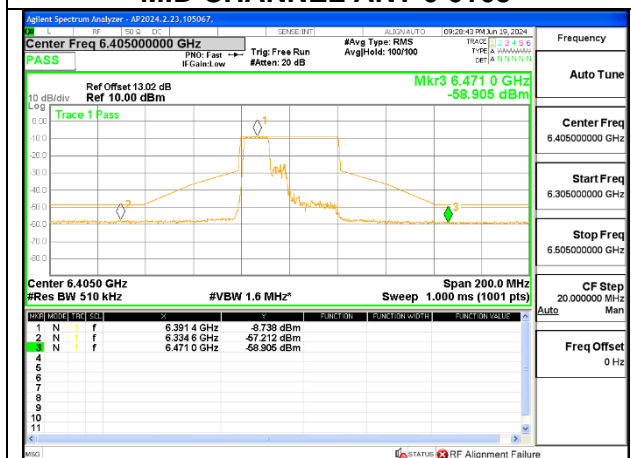

HIGH CHANNEL ANT 6 6405