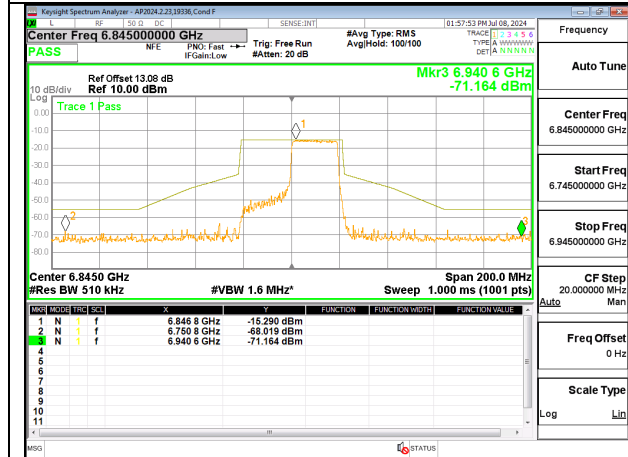

LOW CHANNEL Ant 6 6565

LOW CHANNEL Ant 5 6565

MID CHANNEL ANT 6 6685

MID CHANNEL ANT 5 6685

HIGH CHANNEL ANT 6 6845

HIGH CHANNEL ANT 5 6845

2TX Antenna 6 + Antenna 5 CDD MODE (FCC + IC) – SU MODE

LOW CHANNEL Ant 6 6565