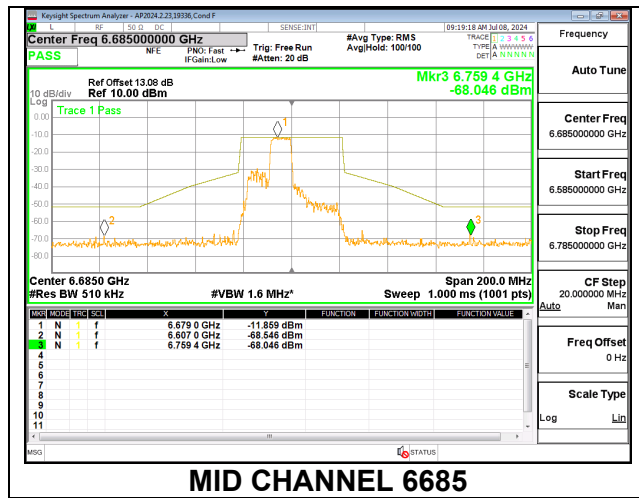

1TX Antenna 6 MODE (FCC+IC) MOBILE – 106-Tones, RU Index 54

MID CHANNEL 6685