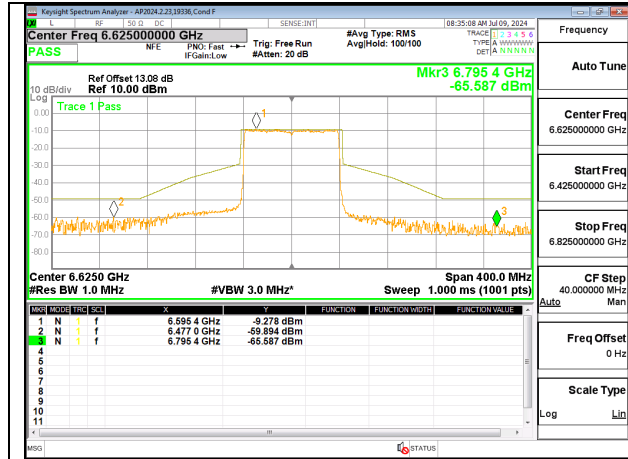

LOW CHANNEL 6625

MID CHANNEL 6705

HIGH CHANNEL 6785

1TX Antenna 6 MODE (FCC) MOBILE – SU MODE

LOW CHANNEL 6625

MID CHANNEL 6705

HIGH CHANNEL 6785

1TX Antenna 5 MODE (FCC) MOBILE – MRU52+26-Tones, RU Index 71