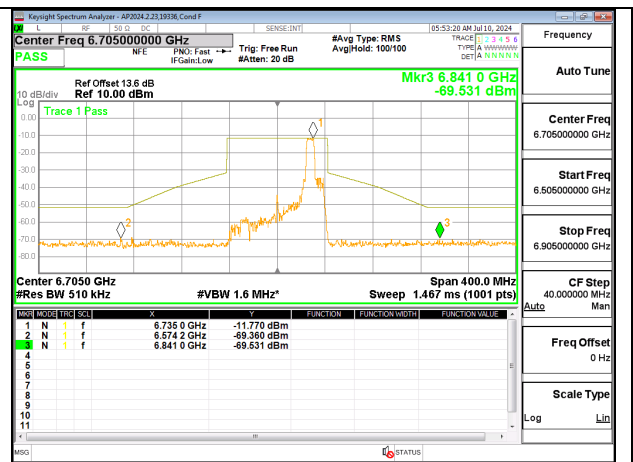

1TX Antenna 5 MODE (FCC) MOBILE – MRU52+26-Tones, RU Index 74

MID CHANNEL 6705

1TX Antenna 5 MODE (FCC) MOBILE – MRU52+26-Tones, RU Index 80

LOW CHANNEL 6625

MID CHANNEL 6705

HIGH CHANNEL 6785

1TX Antenna 5 MODE (FCC) MOBILE – SU MODE