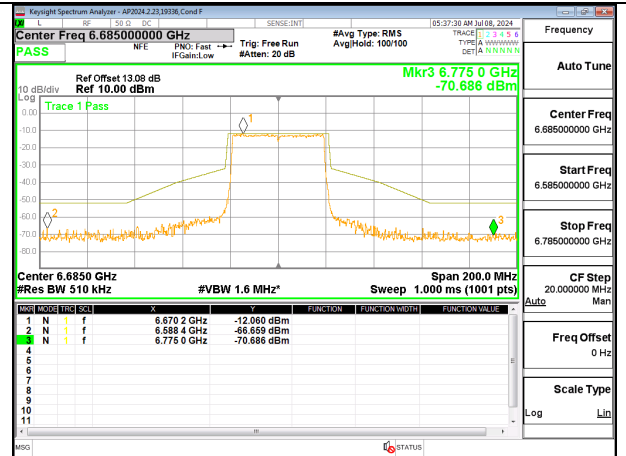

MID CHANNEL 6685

HIGH CHANNEL 6845

1TX Antenna 6 MODE (FCC+IC) MOBILE – SU MODE

LOW CHANNEL 6565

MID CHANNEL 6685

HIGH CHANNEL 6845

1TX Antenna 5 MODE (FCC-IC) MOBILE – 106-Tones, RU Index 53

1TX Antenna 5 MODE (FCC+IC) MOBILE – 106-Tones, RU Index 54