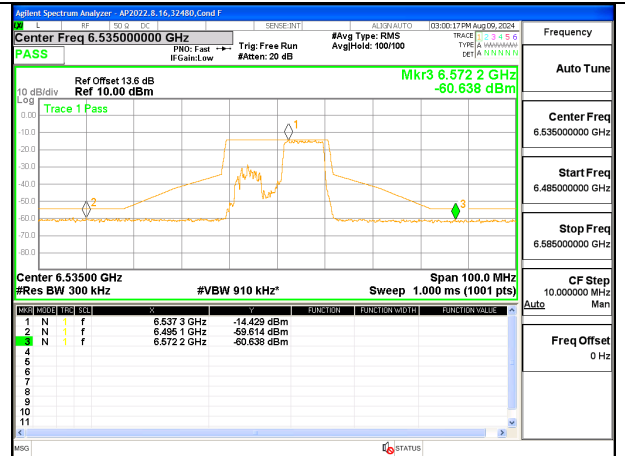

2TX Antenna 6 + Antenna 5 SDM MODE (FCC + IC) – 106-Tones, RU Index 54

LOW CHANNEL ANT 6 6535

LOW CHANNEL ANT 5 6535

MID CHANNEL ANT 6 6715

MID CHANNEL ANT 5 6715

HIGH CHANNEL ANT 6 6855

HIGH CHANNEL ANT 5 6855