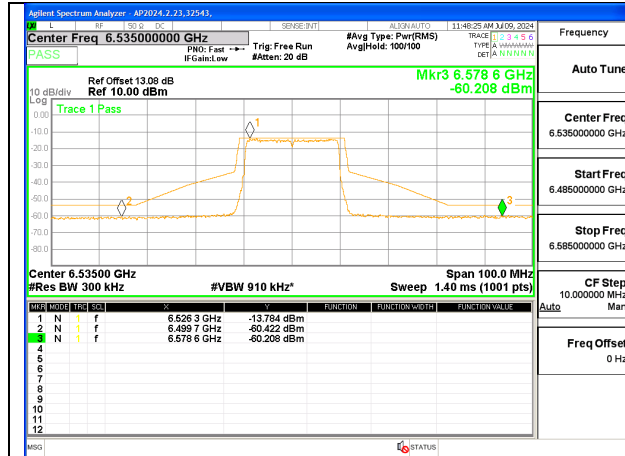

2TX Antenna 6 + Antenna 5 SDM MODE (FCC + IC) – SU MODE

LOW CHANNEL ANT 6 6535