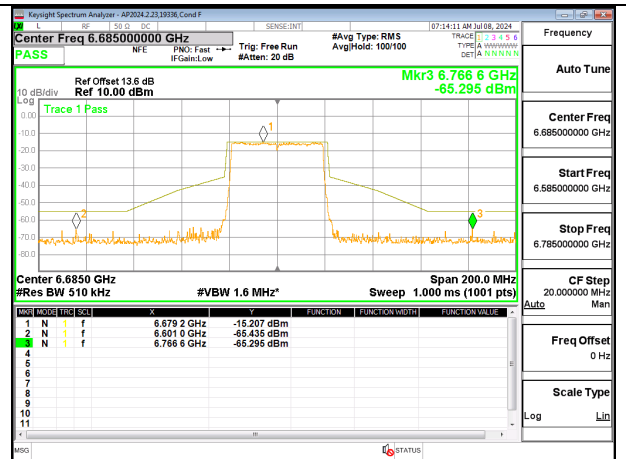

MID CHANNEL ANT 5 6685