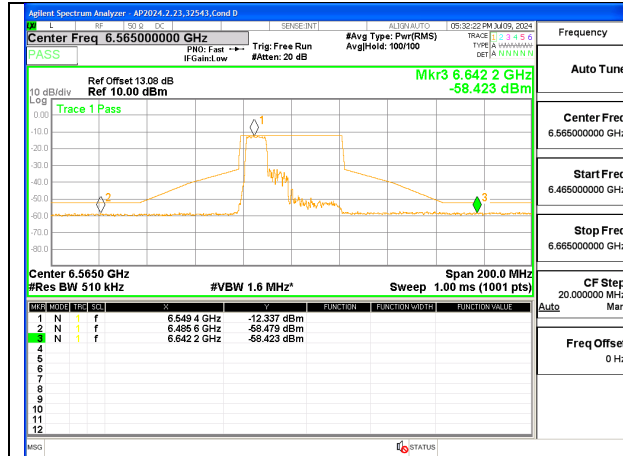

LOW CHANNEL Ant 5 6565

MID CHANNEL ANT 6 6685

MID CHANNEL ANT 5 6685

HIGH CHANNEL ANT 6 6845

HIGH CHANNEL ANT 5 6845

2TX Antenna 6 + Antenna 5 SDM MODE (FCC + IC) – 106-Tones, RU Index 53

LOW CHANNEL Ant 6 6565