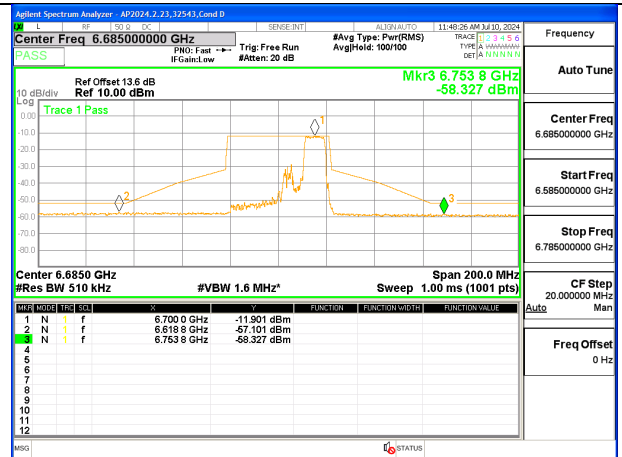

MID CHANNEL ANT 5 6685

2TX Antenna 6 + Antenna 5 SDM MODE (FCC + IC) – 106-Tones, RU Index 56

LOW CHANNEL Ant 6 6565

LOW CHANNEL Ant 5 6565

MID CHANNEL ANT 6 6685

MID CHANNEL ANT 5 6685

HIGH CHANNEL ANT 6 6845