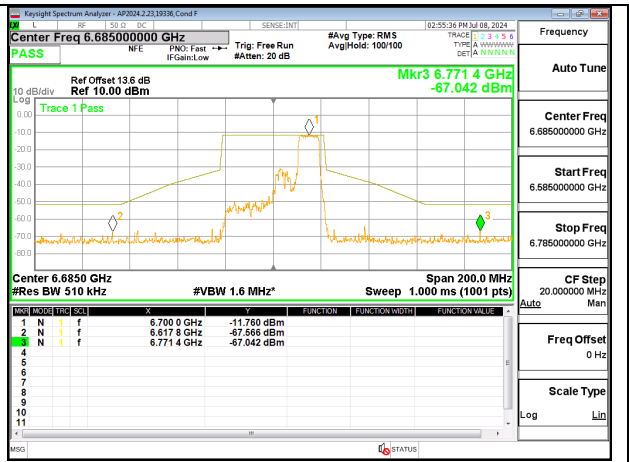

1TX Antenna 5 MODE (FCC+IC) MOBILE – 106-Tones, RU Index 56