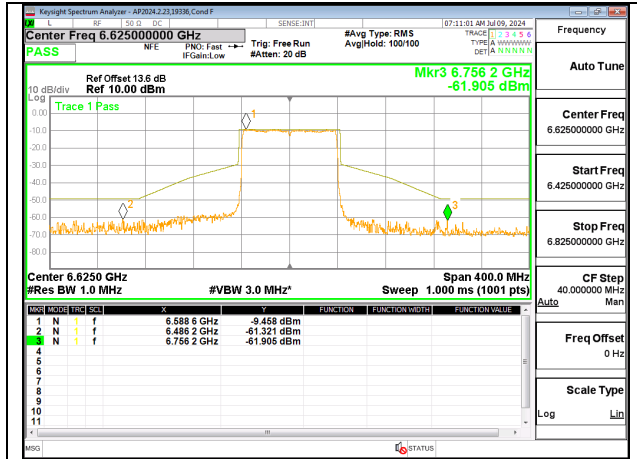

1TX Antenna 5 MODE (FCC) MOBILE – MRU52+26-Tones, RU Index 74

MID CHANNEL 6705

1TX Antenna 5 MODE (FCC) MOBILE – MRU52+26-Tones, RU Index 80

LOW CHANNEL 6625

MID CHANNEL 6705

HIGH CHANNEL 6785

1TX Antenna 5 MODE (FCC) MOBILE – SU MODE