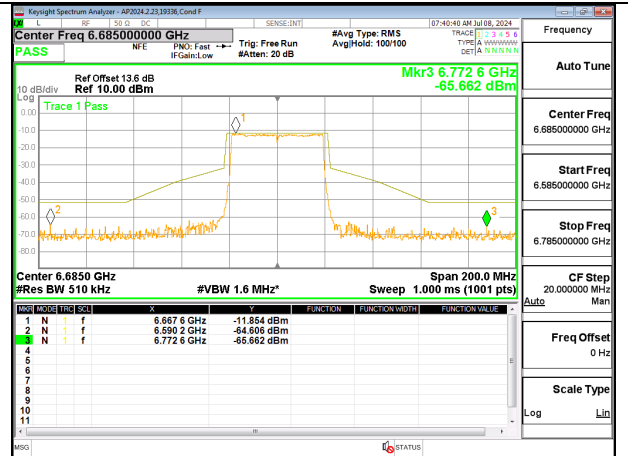

MID CHANNEL 6685