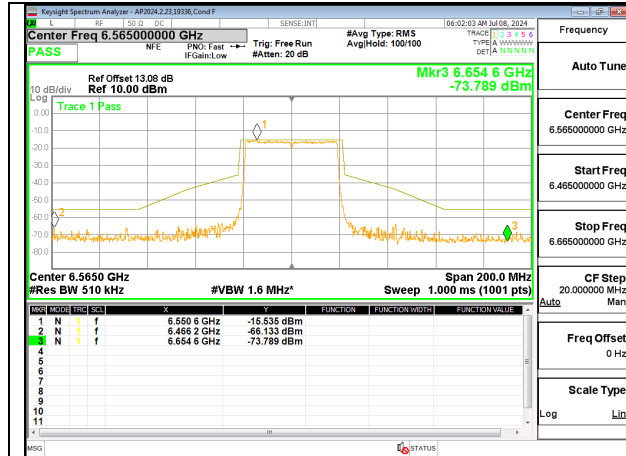

LOW CHANNEL Ant 6 6565

LOW CHANNEL Ant 5 6565

MID CHANNEL ANT 6 6685

MID CHANNEL ANT 5 6685

HIGH CHANNEL ANT 6 6845

HIGH CHANNEL ANT 5 6845

2TX Antenna 6 + Antenna 5 CDD MODE (FCC + IC) – SU MODE

LOW CHANNEL Ant 6 6565