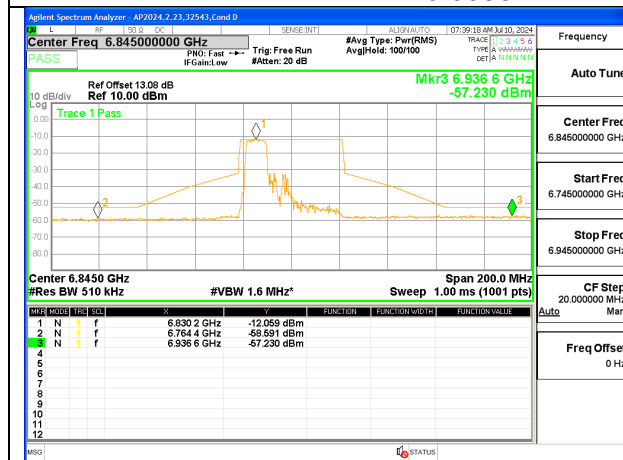

HIGH CHANNEL ANT 6 6845