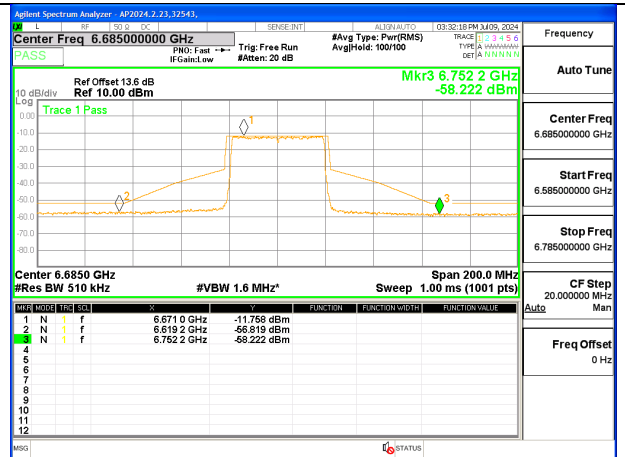

HIGH CHANNEL ANT 5 6845

2TX Antenna 6 + Antenna 5 SDM MODE (FCC + IC) – SU MODE

LOW CHANNEL Ant 6 6565

LOW CHANNEL Ant 5 6565

MID CHANNEL ANT 6 6685

MID CHANNEL ANT 5 6685

HIGH CHANNEL ANT 6 6845

HIGH CHANNEL ANT 5 6845