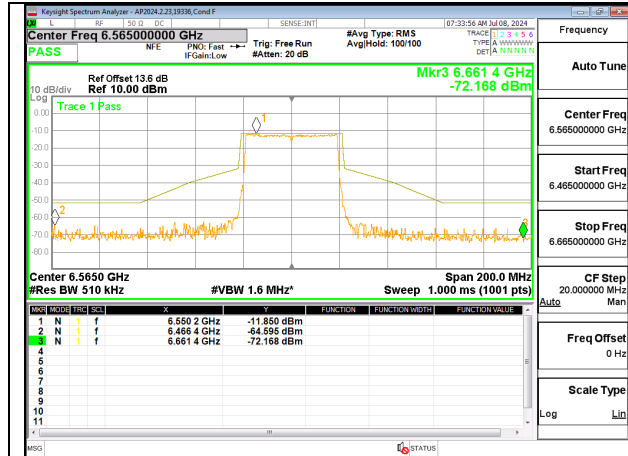

1TX Antenna 5 MODE (FCC+IC) MOBILE – SU MODE

LOW CHANNEL 6565