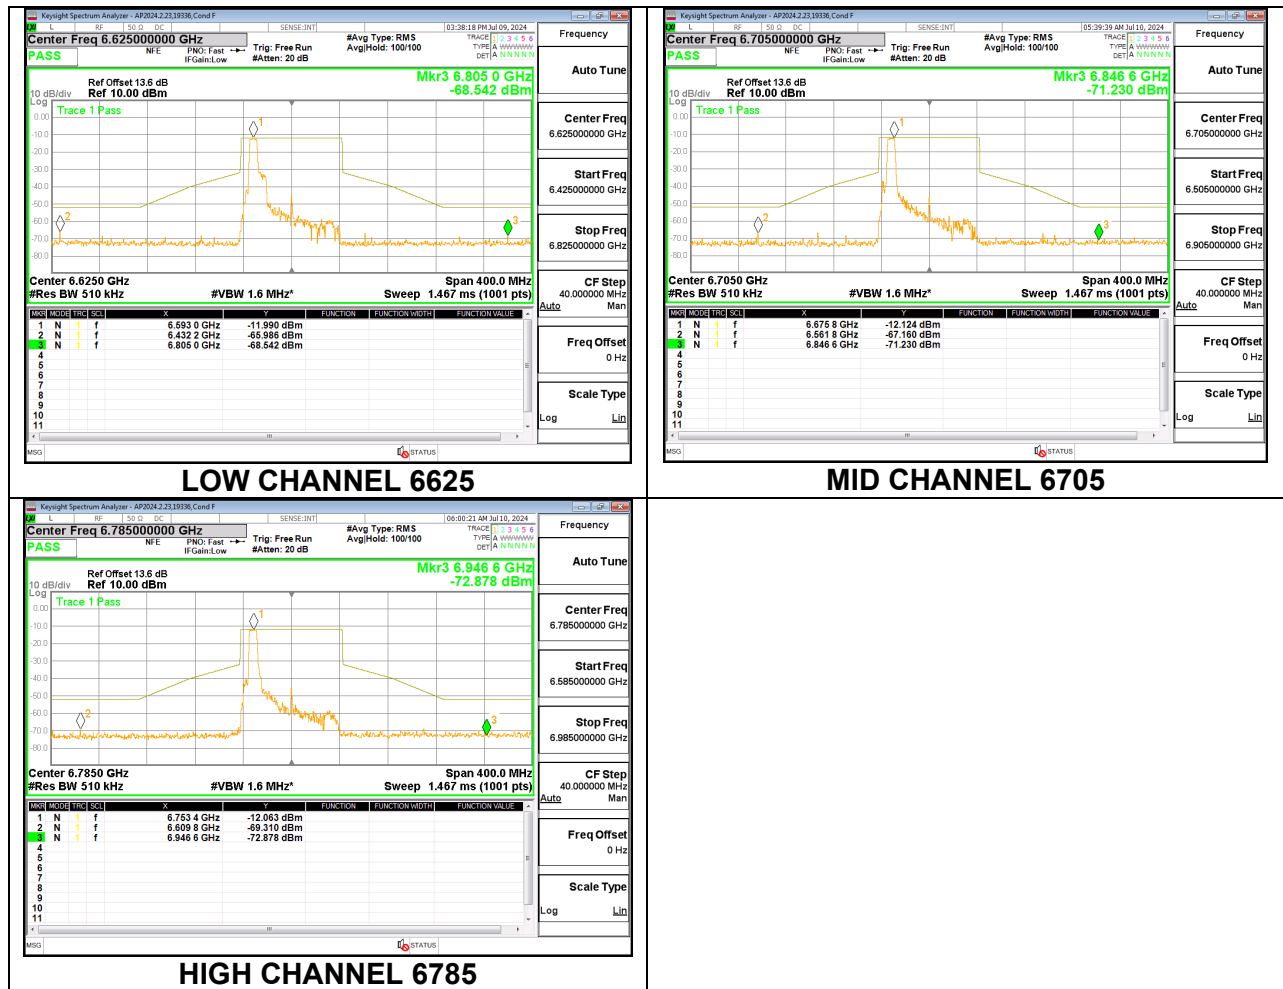

LOW CHANNEL 6625

MID CHANNEL 6705

HIGH CHANNEL 6785

1TX Antenna 6 MODE (FCC) MOBILE – SU MODE

LOW CHANNEL 6625

MID CHANNEL 6705

HIGH CHANNEL 6785

1TX Antenna 5 MODE (FCC) MOBILE – MRU52+26-Tones, RU Index 71

1TX Antenna 5 MODE (FCC) MOBILE – MRU52+26-Tones, RU Index 74

MID CHANNEL 6705

1TX Antenna 5 MODE (FCC) MOBILE – MRU52+26-Tones, RU Index 80

LOW CHANNEL 6625

MID CHANNEL 6705

HIGH CHANNEL 6785

1TX Antenna 5 MODE (FCC) MOBILE – SU MODE