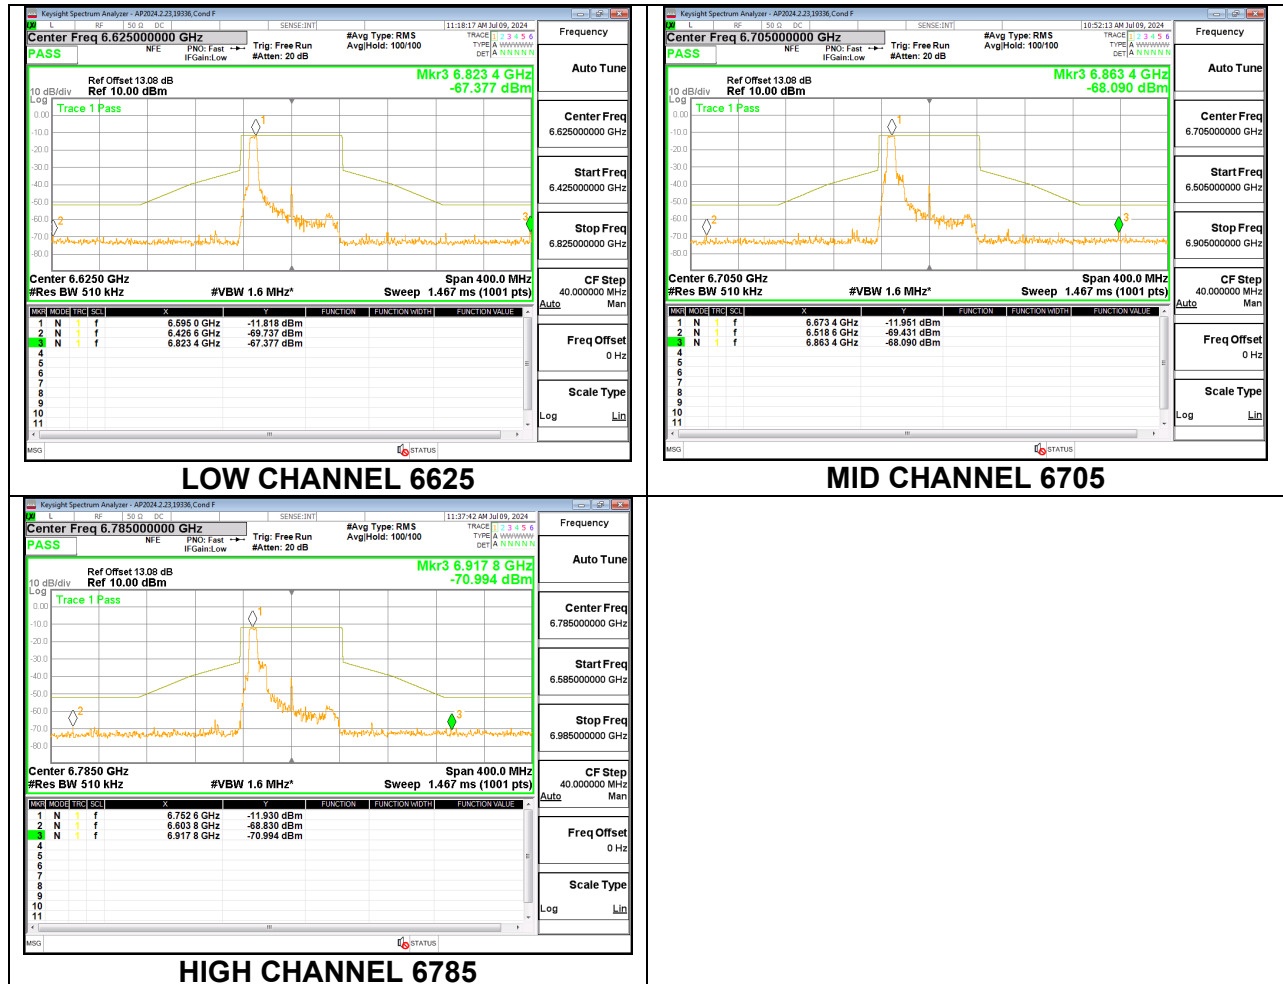

HIGH CHANNEL ANT 5 6845

2TX Antenna 6 + Antenna 5 SDM MODE (FCC + IC) – SU MODE

LOW CHANNEL Ant 6 6565

LOW CHANNEL Ant 5 6565

MID CHANNEL ANT 6 6685

MID CHANNEL ANT 5 6685

HIGH CHANNEL ANT 6 6845

HIGH CHANNEL ANT 5 6845

9.4.7. 802.11be EHT80 MODE IN THE UNII-7 BAND

1TX Antenna 6 MODE (FCC) MOBILE – MRU52+26-Tones, RU Index 71

1TX Antenna 6 MODE (FCC) MOBILE – MRU52+26-Tones, RU Index 74

MID CHANNEL 6705

1TX Antenna 6 MODE (FCC) MOBILE – MRU52+26-Tones, RU Index 80