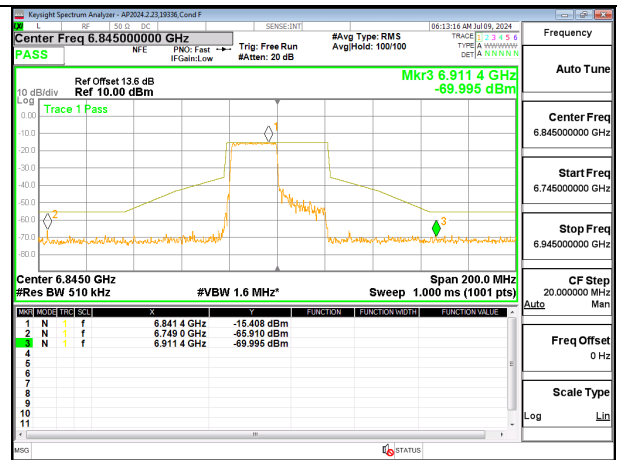

LOW CHANNEL Ant 6 6565

LOW CHANNEL Ant 5 6565

MID CHANNEL ANT 6 6685

MID CHANNEL ANT 5 6685

HIGH CHANNEL ANT 6 6845

HIGH CHANNEL ANT 5 6845

2TX Antenna 6 + Antenna 5 CDD MODE (FCC + IC) – 242-Tones, RU Index 62