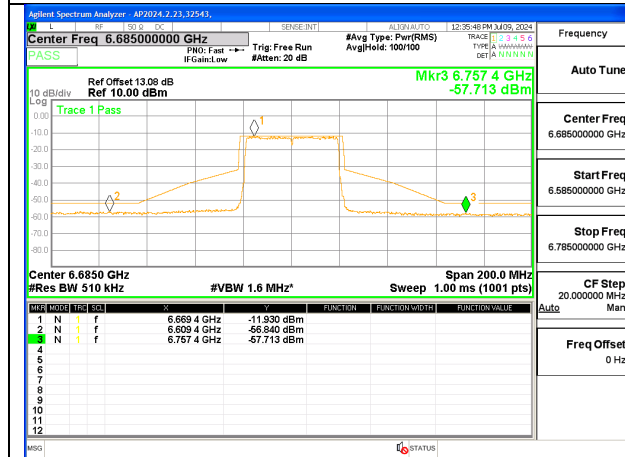

HIGH CHANNEL ANT 5 6845

2TX Antenna 6 + Antenna 5 SDM MODE (FCC + IC) – SU MODE

LOW CHANNEL Ant 6 6565

LOW CHANNEL Ant 5 6565

MID CHANNEL ANT 6 6685

MID CHANNEL ANT 5 6685

HIGH CHANNEL ANT 6 6845

HIGH CHANNEL ANT 5 6845