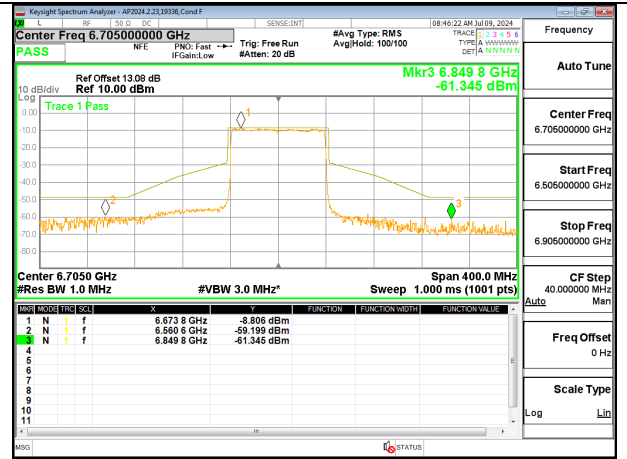

LOW CHANNEL 6625

MID CHANNEL 6705

HIGH CHANNEL 6785

1TX Antenna 6 MODE (FCC) MOBILE – SU MODE

LOW CHANNEL 6625

MID CHANNEL 6705

HIGH CHANNEL 6785

1TX Antenna 5 MODE (FCC) MOBILE – MRU52+26-Tones, RU Index 71