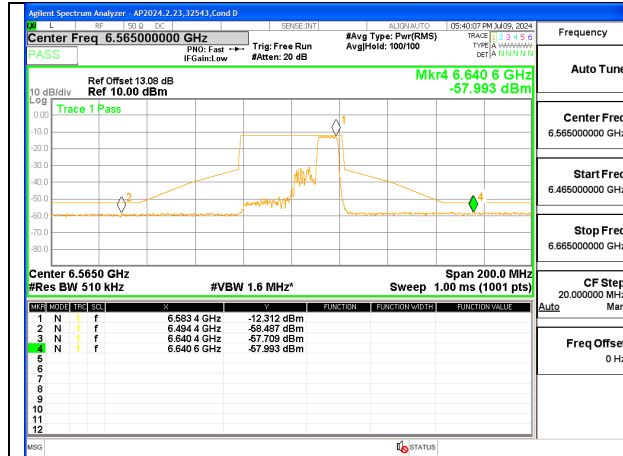

2TX Antenna 6 + Antenna 5 SDM MODE (FCC + IC) – 106-Tones, RU Index 56

LOW CHANNEL Ant 6 6565