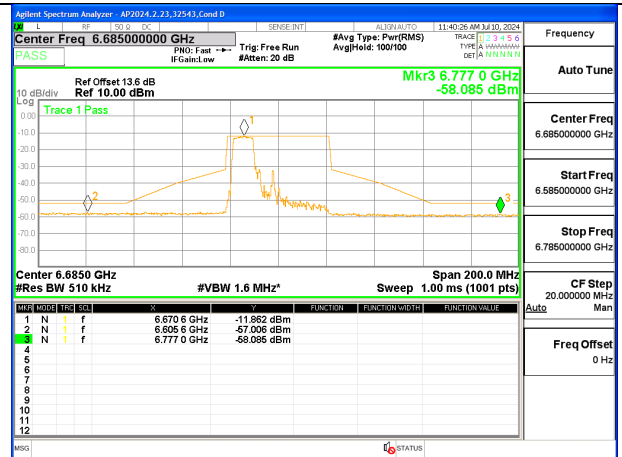

MID CHANNEL ANT 5 6685