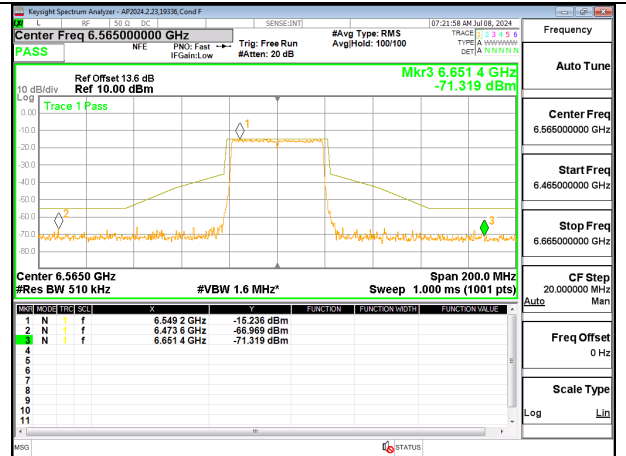

LOW CHANNEL Ant 6 6565

LOW CHANNEL Ant 5 6565

MID CHANNEL ANT 6 6685

MID CHANNEL ANT 5 6685

HIGH CHANNEL ANT 6 6845

HIGH CHANNEL ANT 5 6845

2TX Antenna 6 + Antenna 5 CDD MODE (FCC + IC) – SU MODE

LOW CHANNEL Ant 6 6565