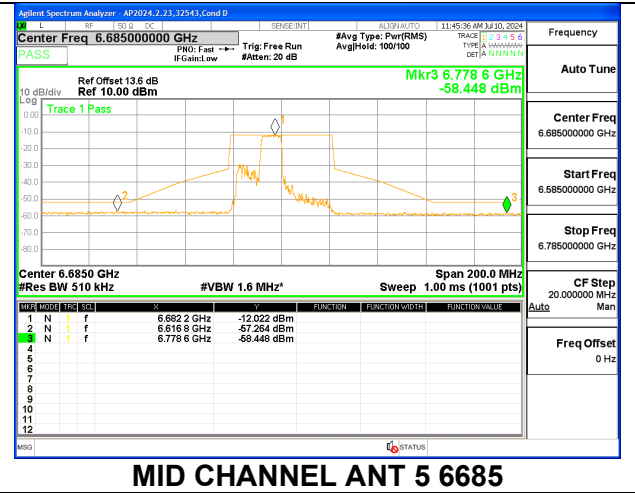

LOW CHANNEL Ant 5 6565

MID CHANNEL ANT 6 6685

MID CHANNEL ANT 5 6685

HIGH CHANNEL ANT 6 6845

HIGH CHANNEL ANT 5 6845

2TX Antenna 6 + Antenna 5 SDM MODE (FCC + IC) – 106-Tones, RU Index 54

MID CHANNEL ANT 6 6685