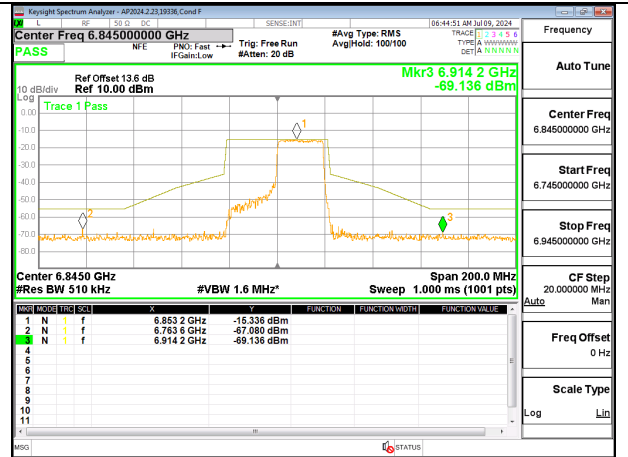

LOW CHANNEL Ant 6 6565

LOW CHANNEL Ant 5 6565

MID CHANNEL ANT 6 6685

MID CHANNEL ANT 5 6685

HIGH CHANNEL ANT 6 6845

HIGH CHANNEL ANT 5 6845

2TX Antenna 6 + Antenna 5 CDD MODE (FCC + IC) – SU MODE

LOW CHANNEL Ant 6 6565