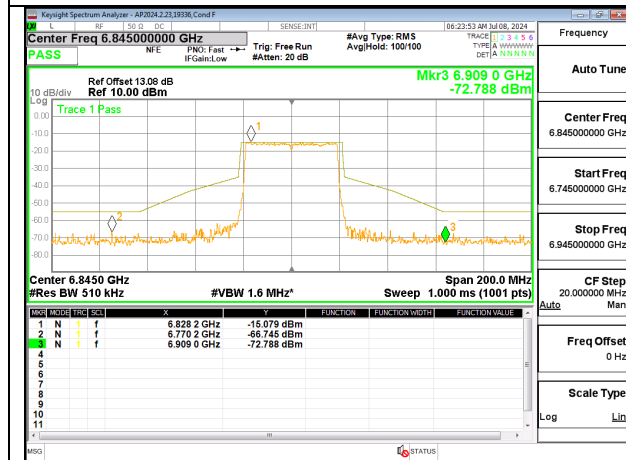

HIGH CHANNEL ANT 6 6845