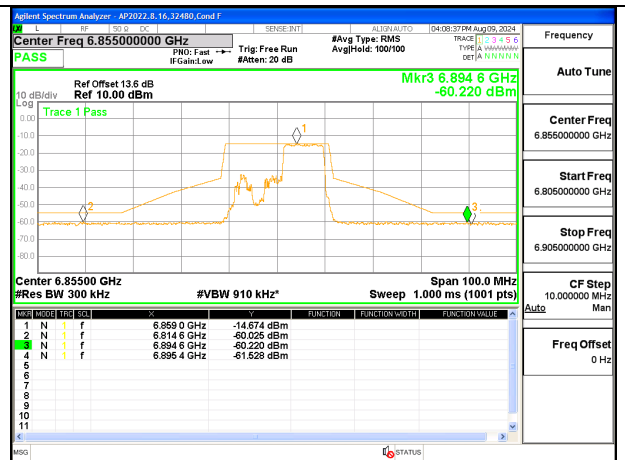

2TX Antenna 6 + Antenna 5 SDM MODE (FCC + IC) – 106-Tones, RU Index 54

LOW CHANNEL ANT 6 6535

LOW CHANNEL ANT 5 6535

MID CHANNEL ANT 6 6715

MID CHANNEL ANT 5 6715

HIGH CHANNEL ANT 6 6855

HIGH CHANNEL ANT 5 6855