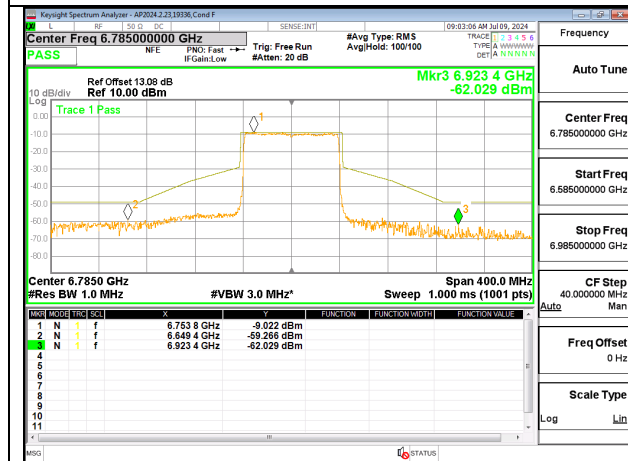

LOW CHANNEL 6625

MID CHANNEL 6705

HIGH CHANNEL 6785

1TX Antenna 6 MODE (FCC) MOBILE – SU MODE

LOW CHANNEL 6625

MID CHANNEL 6705

HIGH CHANNEL 6785

1TX Antenna 5 MODE (FCC) MOBILE – MRU52+26-Tones, RU Index 71