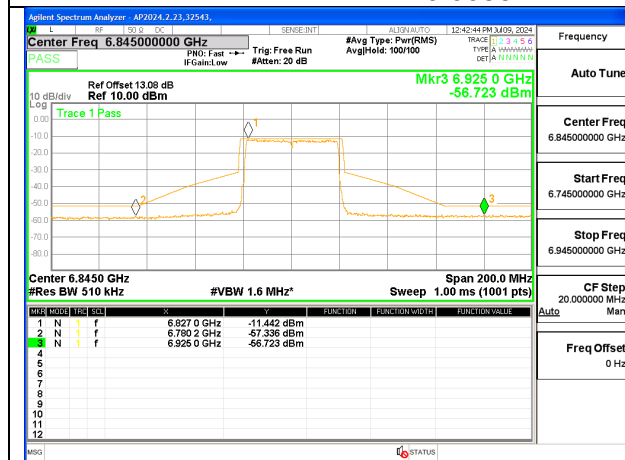

HIGH CHANNEL ANT 5 6845

2TX Antenna 6 + Antenna 5 SDM MODE (FCC + IC) – SU MODE

LOW CHANNEL Ant 6 6565

LOW CHANNEL Ant 5 6565

MID CHANNEL ANT 6 6685

MID CHANNEL ANT 5 6685

HIGH CHANNEL ANT 6 6845

HIGH CHANNEL ANT 5 6845