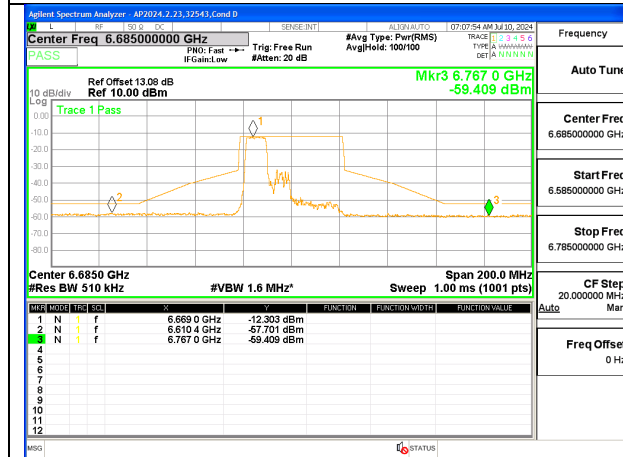

MID CHANNEL ANT 6 6685