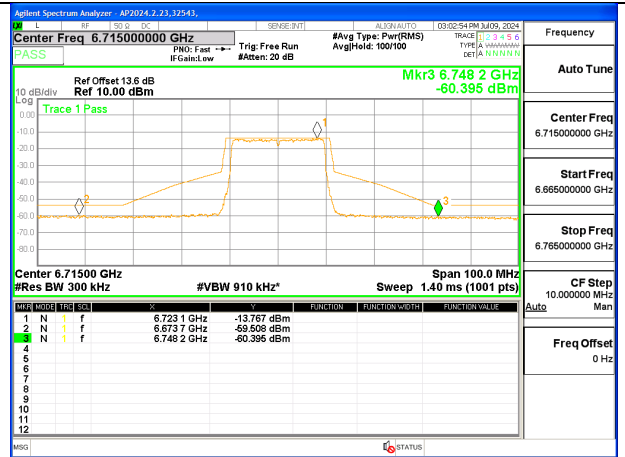

2TX Antenna 6 + Antenna 5 SDM MODE (FCC + IC) – SU MODE

LOW CHANNEL ANT 6 6535

LOW CHANNEL ANT 5 6535

MID CHANNEL ANT 6 6715

MID CHANNEL ANT 5 6715

HIGH CHANNEL ANT 6 6855

HIGH CHANNEL ANT 5 6855

9.4.6. 802.11be EHT40 MODE IN THE UNII-7 BAND