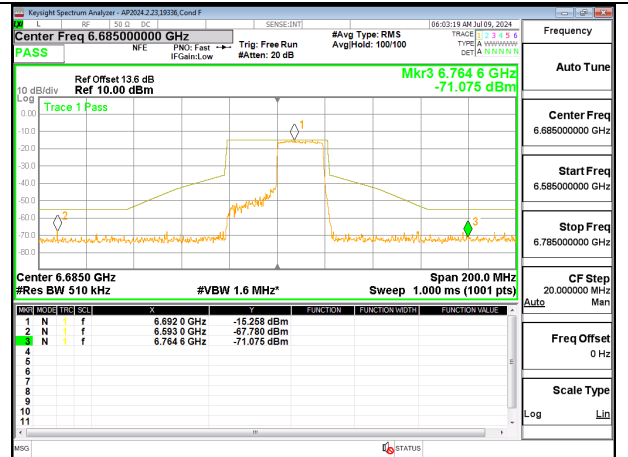

MID CHANNEL ANT 5 6685