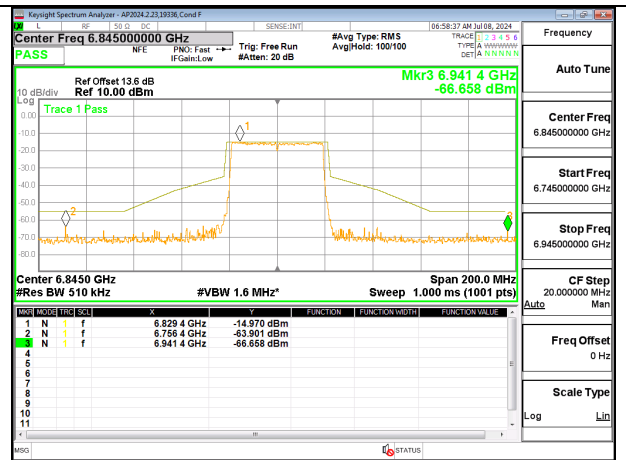

LOW CHANNEL Ant 5 6565

MID CHANNEL ANT 6 6685

MID CHANNEL ANT 5 6685

HIGH CHANNEL ANT 6 6845

HIGH CHANNEL ANT 5 6845

2TX Antenna 6 + Antenna 5 SDM MODE (FCC + IC) – 106-Tones, RU Index 53

LOW CHANNEL Ant 6 6565