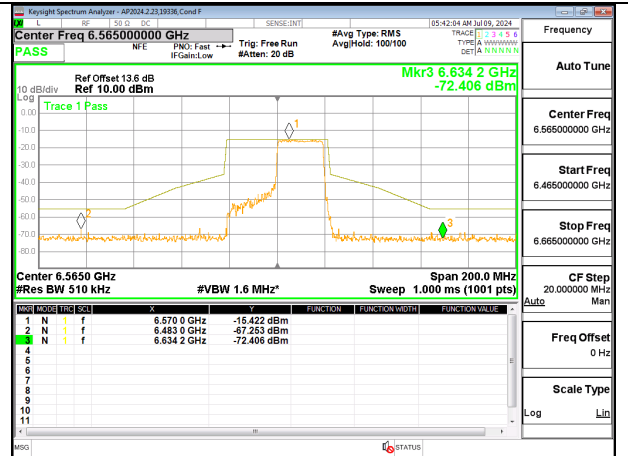

LOW CHANNEL Ant 5 6565