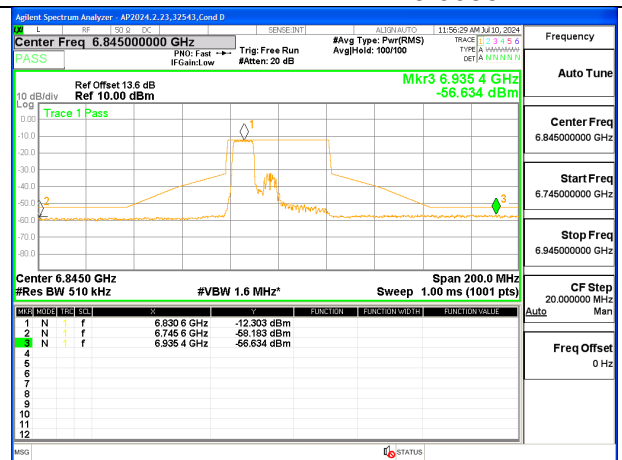

LOW CHANNEL Ant 5 6565

MID CHANNEL ANT 6 6685

MID CHANNEL ANT 5 6685

HIGH CHANNEL ANT 6 6845

HIGH CHANNEL ANT 5 6845

2TX Antenna 6 + Antenna 5 SDM MODE (FCC + IC) – 106-Tones, RU Index 54

MID CHANNEL ANT 6 6685