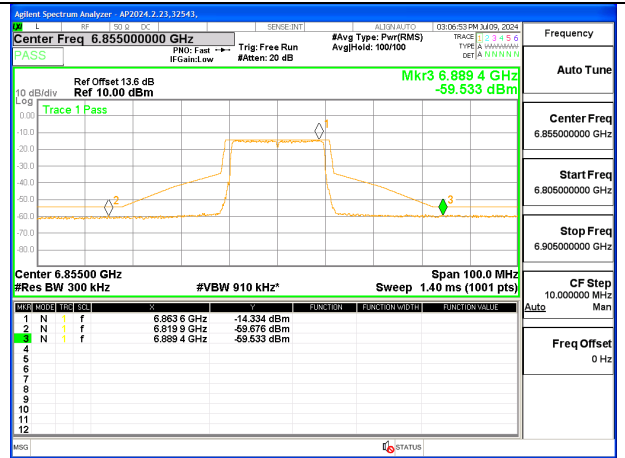

2TX Antenna 6 + Antenna 5 SDM MODE (FCC + IC) – SU MODE

LOW CHANNEL ANT 6 6535

LOW CHANNEL ANT 5 6535

MID CHANNEL ANT 6 6715

MID CHANNEL ANT 5 6715

HIGH CHANNEL ANT 6 6855

HIGH CHANNEL ANT 5 6855

9.4.6. 802.11be EHT40 MODE IN THE UNII-7 BAND