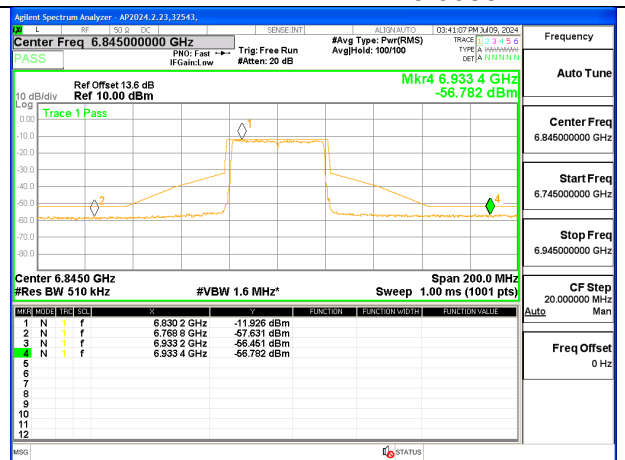

HIGH CHANNEL ANT 5 6845

2TX Antenna 6 + Antenna 5 SDM MODE (FCC + IC) – SU MODE

LOW CHANNEL Ant 6 6565

LOW CHANNEL Ant 5 6565

MID CHANNEL ANT 6 6685

MID CHANNEL ANT 5 6685

HIGH CHANNEL ANT 6 6845

HIGH CHANNEL ANT 5 6845