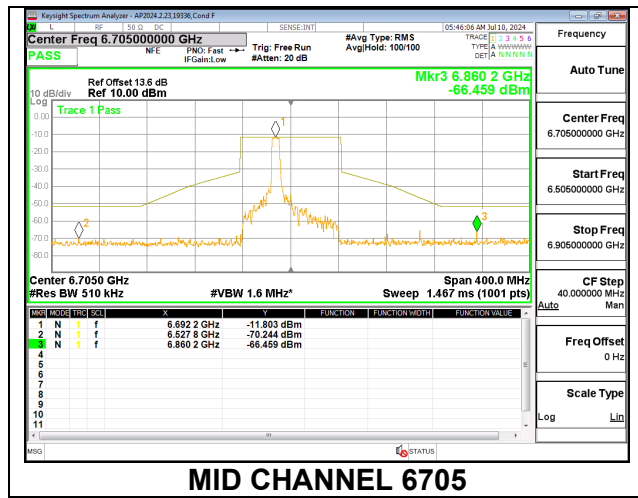

1TX Antenna 5 MODE (FCC) MOBILE – MRU52+26-Tones, RU Index 74

MID CHANNEL 6705