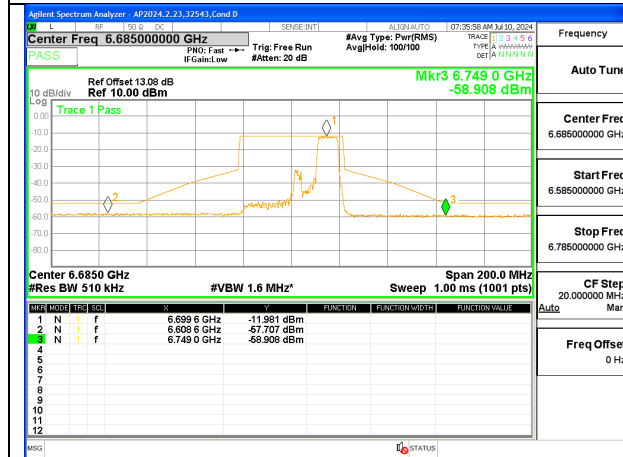

MID CHANNEL ANT 5 6685

2TX Antenna 6 + Antenna 5 SDM MODE (FCC + IC) – 106-Tones, RU Index 56

LOW CHANNEL Ant 6 6565

LOW CHANNEL Ant 5 6565

MID CHANNEL ANT 6 6685

MID CHANNEL ANT 5 6685

HIGH CHANNEL ANT 6 6845