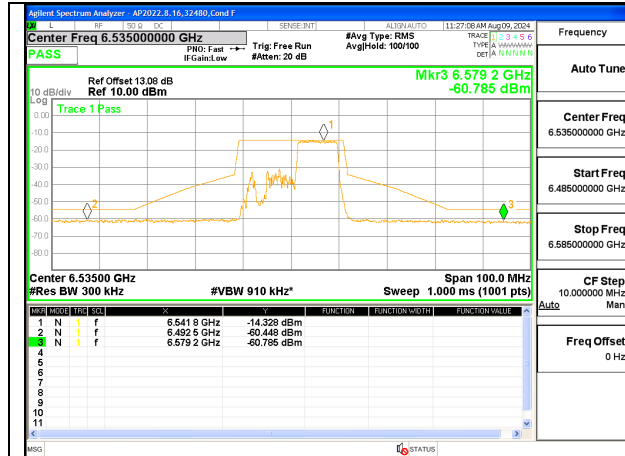

2TX Antenna 6 + Antenna 5 SDM MODE (FCC + IC) – 106-Tones, RU Index 54

LOW CHANNEL ANT 6 6535

LOW CHANNEL ANT 5 6535

MID CHANNEL ANT 6 6715

MID CHANNEL ANT 5 6715

HIGH CHANNEL ANT 6 6855

HIGH CHANNEL ANT 5 6855