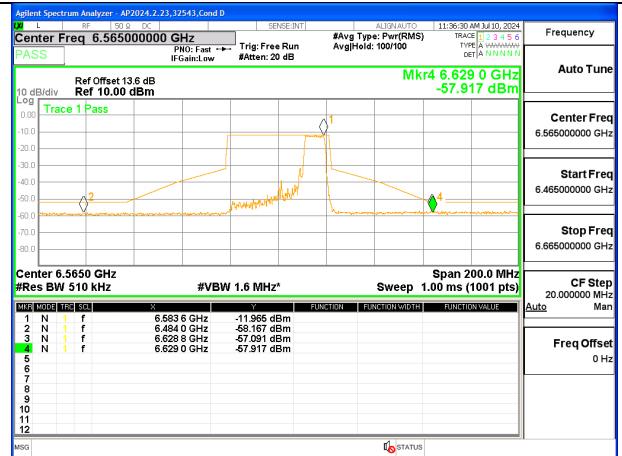

LOW CHANNEL Ant 5 6565