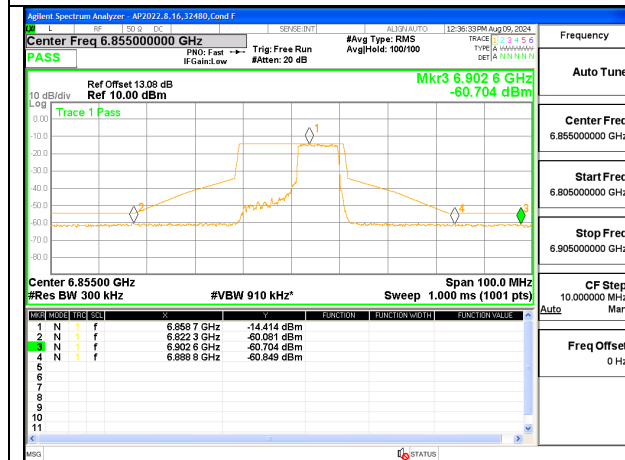

2TX Antenna 6 + Antenna 5 SDM MODE (FCC + IC) – 106-Tones, RU Index 54

LOW CHANNEL ANT 6 6535

LOW CHANNEL ANT 5 6535

MID CHANNEL ANT 6 6715

MID CHANNEL ANT 5 6715

HIGH CHANNEL ANT 6 6855

HIGH CHANNEL ANT 5 6855