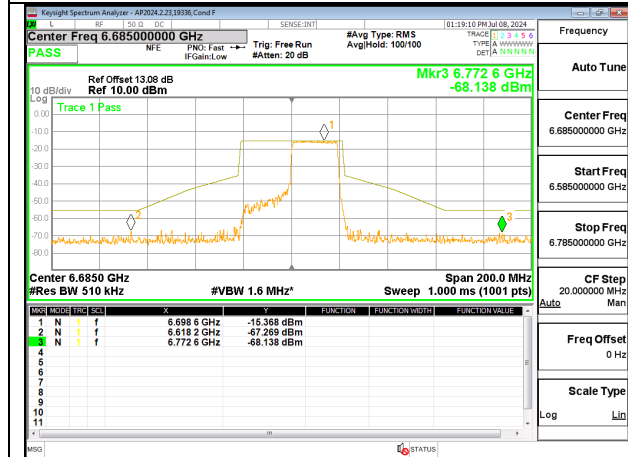

MID CHANNEL ANT 6 6685