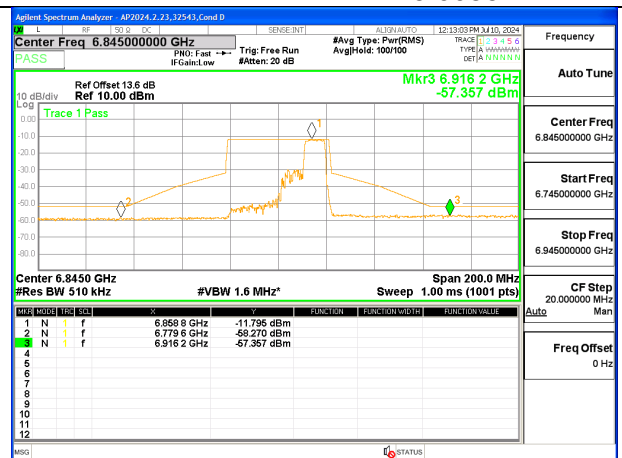

MID CHANNEL ANT 5 6685

2TX Antenna 6 + Antenna 5 SDM MODE (FCC + IC) – 106-Tones, RU Index 56

LOW CHANNEL Ant 6 6565

LOW CHANNEL Ant 5 6565

MID CHANNEL ANT 6 6685

MID CHANNEL ANT 5 6685

HIGH CHANNEL ANT 6 6845