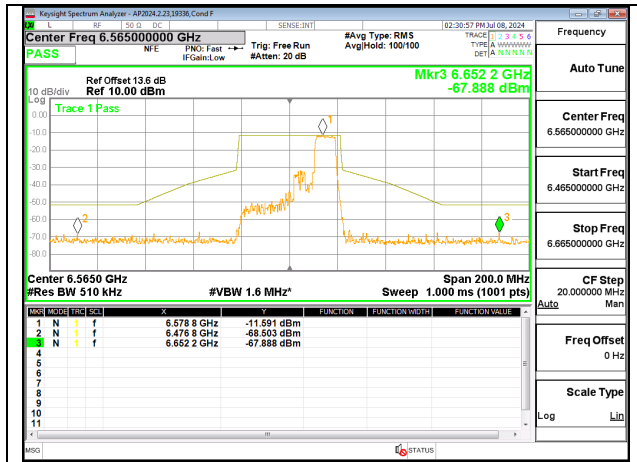

1TX Antenna 5 MODE (FCC+IC) MOBILE – 106-Tones, RU Index 56