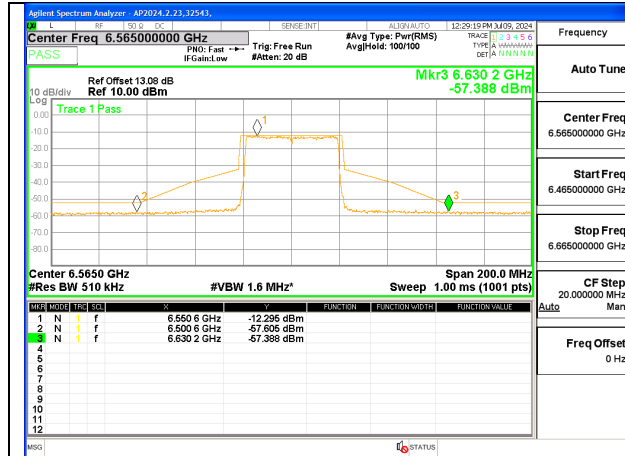

2TX Antenna 6 + Antenna 5 SDM MODE (FCC + IC) – SU MODE

LOW CHANNEL Ant 6 6565