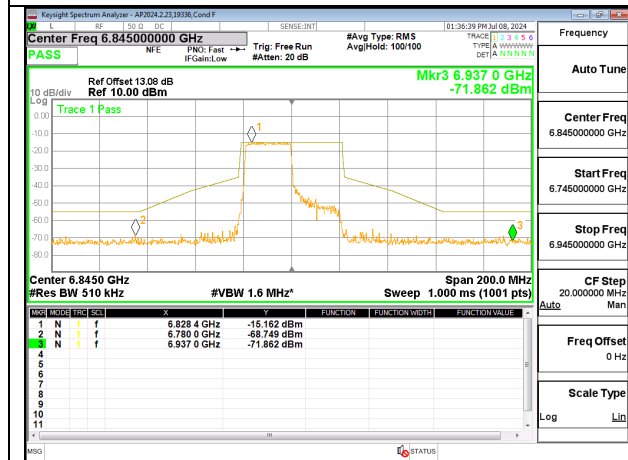

LOW CHANNEL Ant 6 6565

LOW CHANNEL Ant 5 6565

MID CHANNEL ANT 6 6685

MID CHANNEL ANT 5 6685

HIGH CHANNEL ANT 6 6845

HIGH CHANNEL ANT 5 6845

2TX Antenna 6 + Antenna 5 CDD MODE (FCC + IC) – 242-Tones, RU Index 62