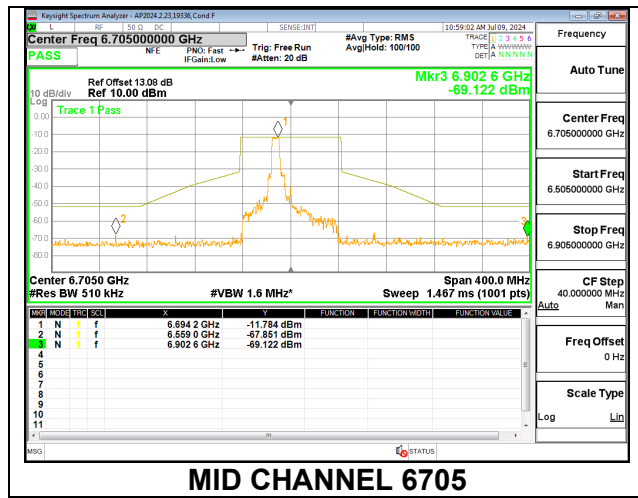

1TX Antenna 6 MODE (FCC) MOBILE – MRU52+26-Tones, RU Index 74

MID CHANNEL 6705