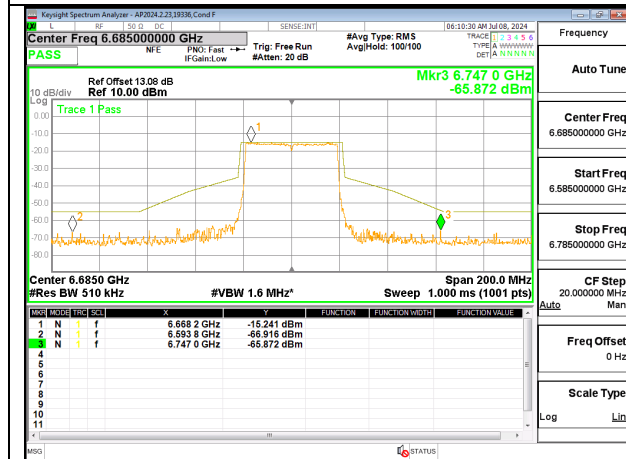

MID CHANNEL ANT 6 6685