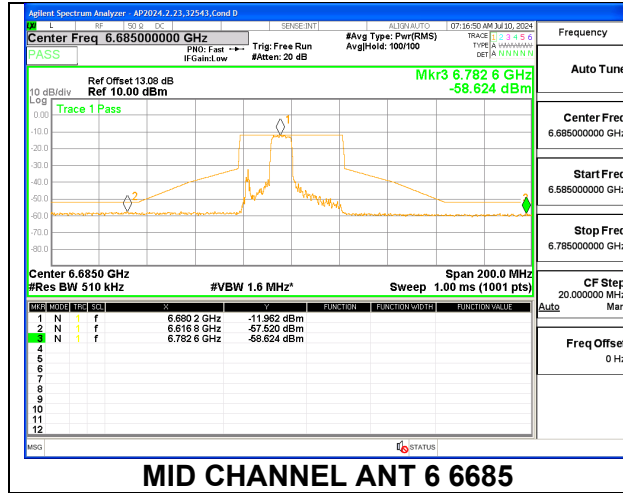

LOW CHANNEL Ant 5 6565

MID CHANNEL ANT 6 6685

MID CHANNEL ANT 5 6685

HIGH CHANNEL ANT 6 6845

HIGH CHANNEL ANT 5 6845

2TX Antenna 6 + Antenna 5 SDM MODE (FCC + IC) – 106-Tones, RU Index 54

MID CHANNEL ANT 6 6685