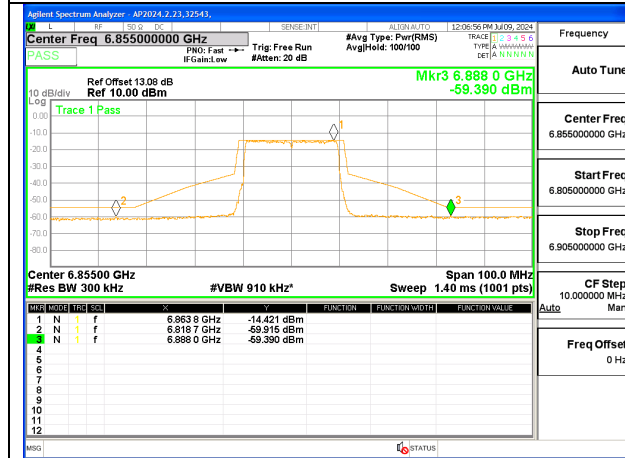

2TX Antenna 6 + Antenna 5 SDM MODE (FCC + IC) – SU MODE

LOW CHANNEL ANT 6 6535

LOW CHANNEL ANT 5 6535

MID CHANNEL ANT 6 6715

MID CHANNEL ANT 5 6715

HIGH CHANNEL ANT 6 6855

HIGH CHANNEL ANT 5 6855

9.4.6. 802.11be EHT40 MODE IN THE UNII-7 BAND