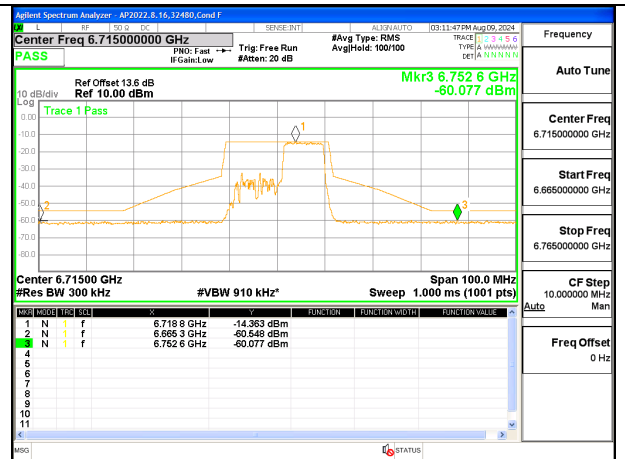

2TX Antenna 6 + Antenna 5 SDM MODE (FCC + IC) – 106-Tones, RU Index 54

LOW CHANNEL ANT 6 6535

LOW CHANNEL ANT 5 6535

MID CHANNEL ANT 6 6715

MID CHANNEL ANT 5 6715

HIGH CHANNEL ANT 6 6855

HIGH CHANNEL ANT 5 6855