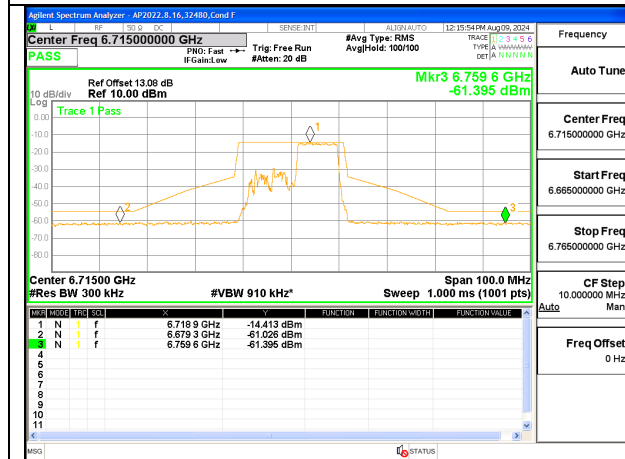

2TX Antenna 6 + Antenna 5 SDM MODE (FCC + IC) – 106-Tones, RU Index 54

LOW CHANNEL ANT 6 6535

LOW CHANNEL ANT 5 6535

MID CHANNEL ANT 6 6715

MID CHANNEL ANT 5 6715

HIGH CHANNEL ANT 6 6855

HIGH CHANNEL ANT 5 6855