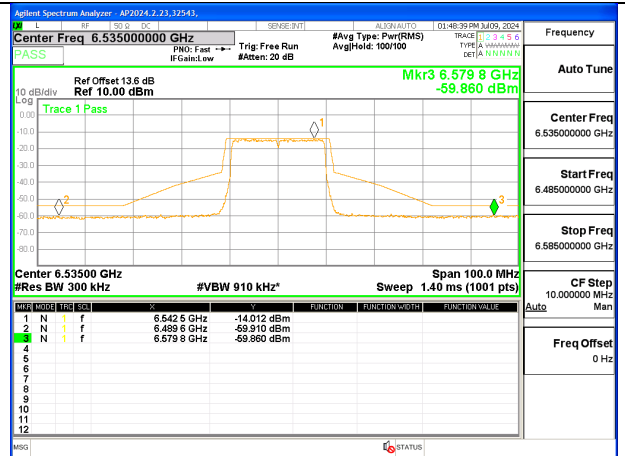

LOW CHANNEL ANT 5 6535