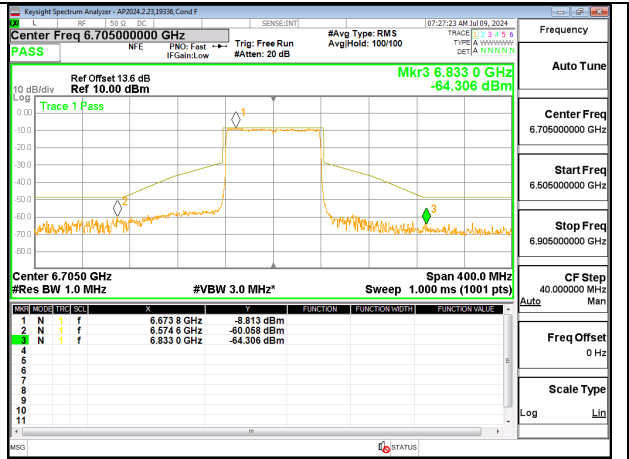

MID CHANNEL 6705