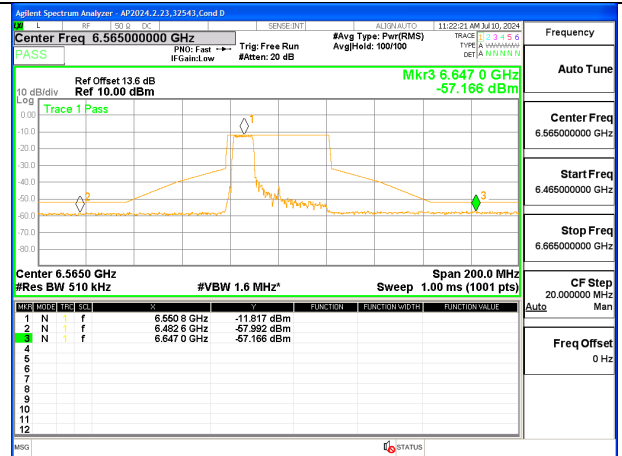

LOW CHANNEL Ant 5 6565

MID CHANNEL ANT 6 6685

MID CHANNEL ANT 5 6685

HIGH CHANNEL ANT 6 6845

HIGH CHANNEL ANT 5 6845

2TX Antenna 6 + Antenna 5 SDM MODE (FCC + IC) – 106-Tones, RU Index 53

LOW CHANNEL Ant 6 6565