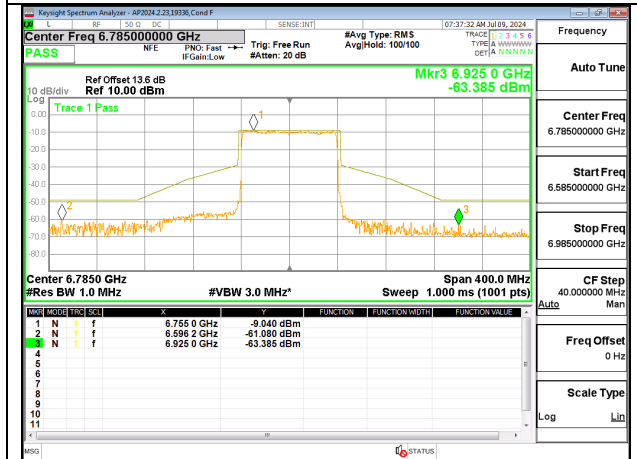

HIGH CHANNEL 6785