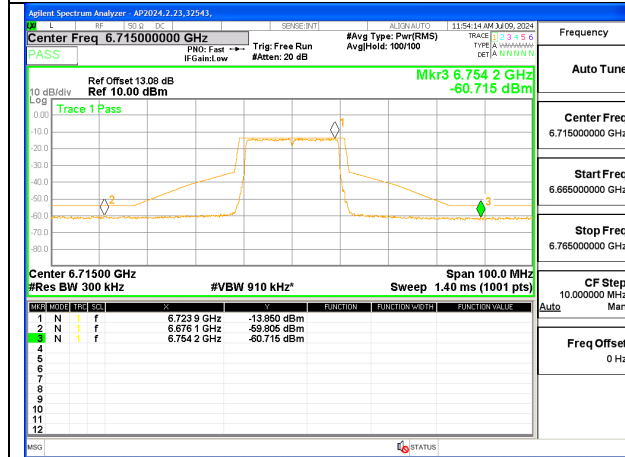

MID CHANNEL ANT 6 6715