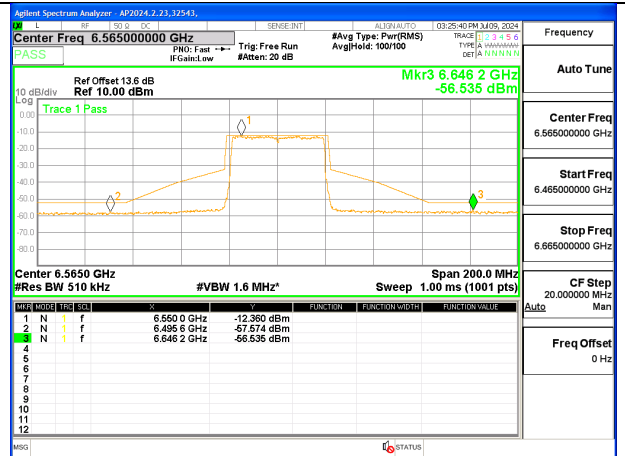

LOW CHANNEL Ant 5 6565