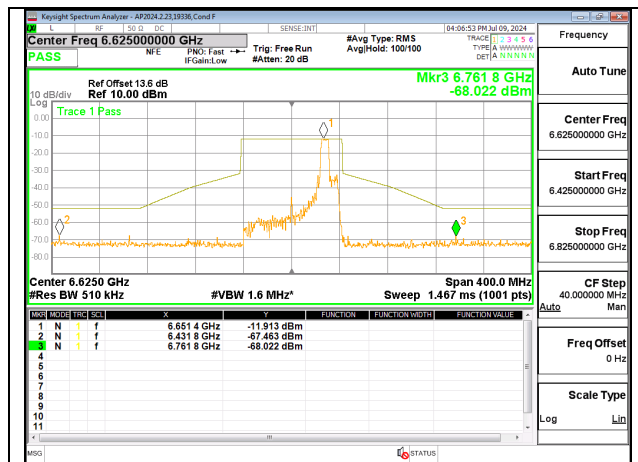

1TX Antenna 5 MODE (FCC) MOBILE – MRU52+26-Tones, RU Index 80

LOW CHANNEL 6625