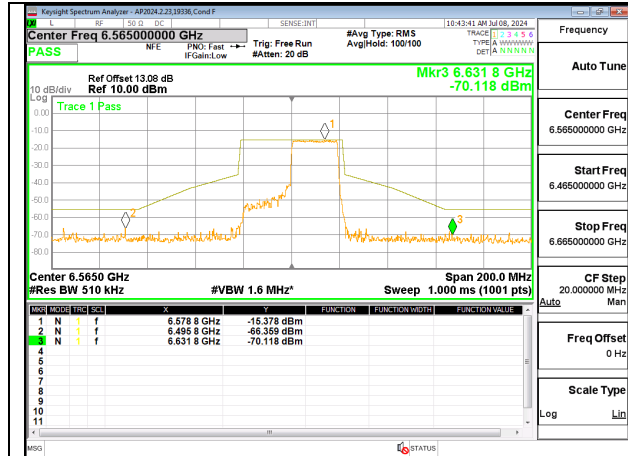

LOW CHANNEL Ant 6 6565

LOW CHANNEL Ant 5 6565

MID CHANNEL ANT 6 6685

MID CHANNEL ANT 5 6685

HIGH CHANNEL ANT 6 6845

HIGH CHANNEL ANT 5 6845

2TX Antenna 6 + Antenna 5 CDD MODE (FCC + IC) – 242-Tones, RU Index 62