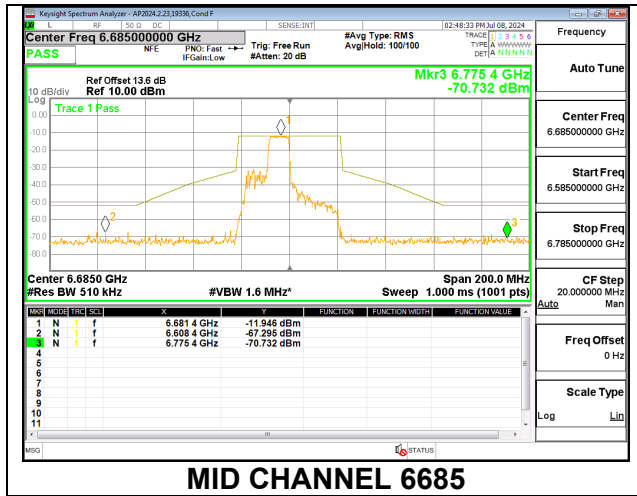

MID CHANNEL 6685

HIGH CHANNEL 6845

1TX Antenna 6 MODE (FCC+IC) MOBILE – SU MODE

LOW CHANNEL 6565

MID CHANNEL 6685

HIGH CHANNEL 6845

1TX Antenna 5 MODE (FCC-IC) MOBILE – 106-Tones, RU Index 53

1TX Antenna 5 MODE (FCC+IC) MOBILE – 106-Tones, RU Index 54