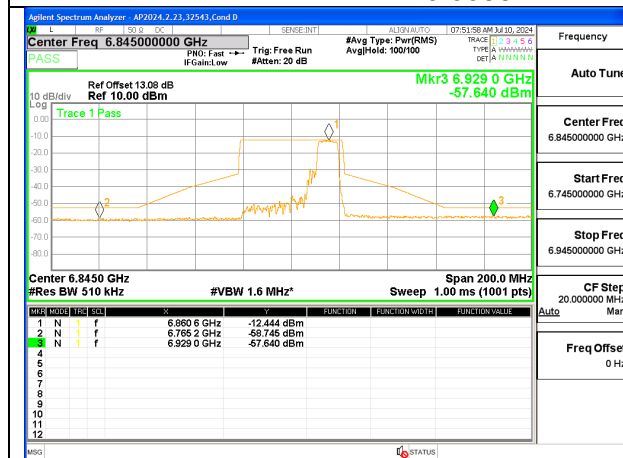

MID CHANNEL ANT 5 6685

2TX Antenna 6 + Antenna 5 SDM MODE (FCC + IC) – 106-Tones, RU Index 56

LOW CHANNEL Ant 6 6565

LOW CHANNEL Ant 5 6565

MID CHANNEL ANT 6 6685

MID CHANNEL ANT 5 6685

HIGH CHANNEL ANT 6 6845