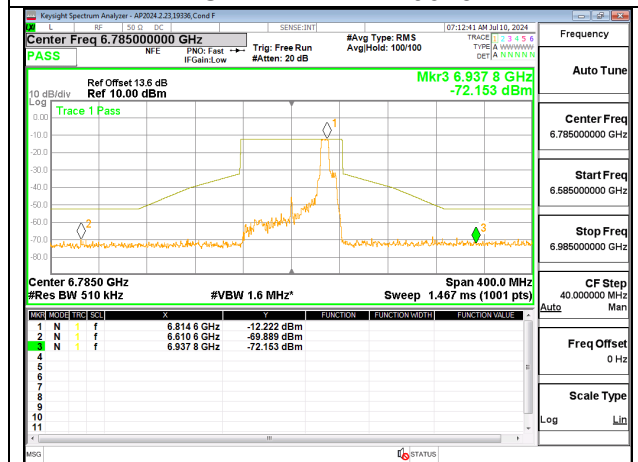

1TX Antenna 5 MODE (FCC) MOBILE – MRU52+26-Tones, RU Index 74

MID CHANNEL 6705

1TX Antenna 5 MODE (FCC) MOBILE – MRU52+26-Tones, RU Index 80

LOW CHANNEL 6625

MID CHANNEL 6705

HIGH CHANNEL 6785

1TX Antenna 5 MODE (FCC) MOBILE – SU MODE