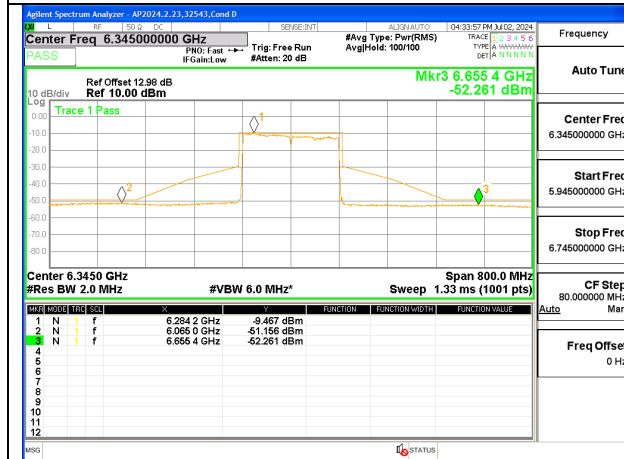

**MID CHANNEL ANT 6 6185**

**MID CHANNEL ANT 5 6185**

**HIGH CHANNEL ANT 6 6345**

**HIGH CHANNEL ANT 5 6345**

2TX Antenna 6 + Antenna 5 CDD MODE (FCC + IC) – SU Mode

MID CHANNEL ANT 6 6185

MID CHANNEL ANT 5 6185