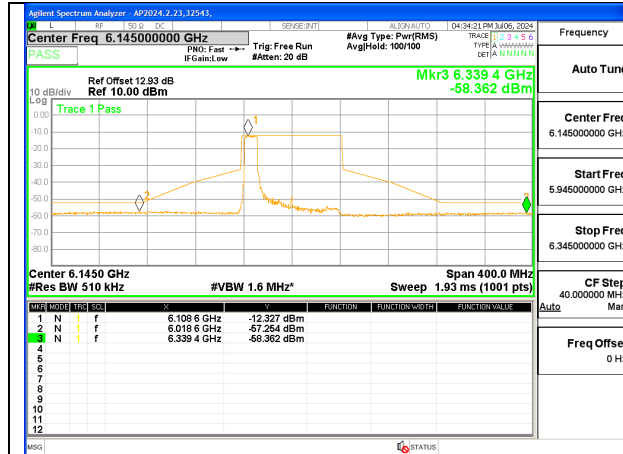

2TX Antenna 6 + Antenna 5 CDD MODE (FCC + IC) – SU Mode

LOW CHANNEL ANT 6 6145

LOW CHANNEL ANT 5 6145

MID CHANNEL ANT 6 6305

MID CHANNEL ANT 5 6305

HIGH CHANNEL ANT 6 6385

HIGH CHANNEL ANT 5 6385

2TX Antenna 6 + Antenna 5 SDM MODE (FCC + IC) – MRU106+26-Tones, RU Index 82