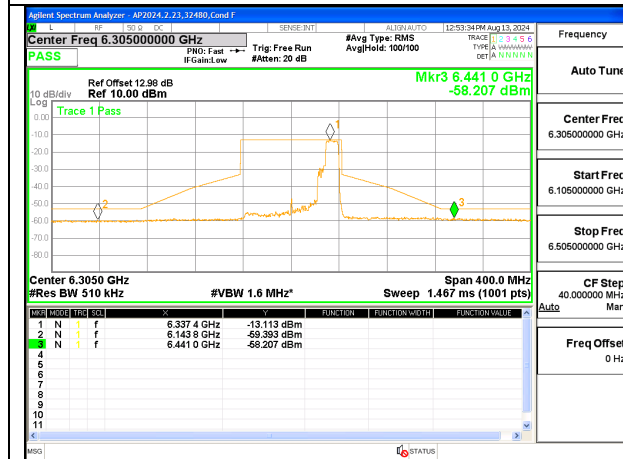

**MID CHANNEL ANT 6 6305**

**MID CHANNEL ANT 5 6305**

2TX Antenna 6 + Antenna 5 SDM MODE (FCC + IC) – MRU106+26-Tones, RU Index 89

LOW CHANNEL ANT 6 6145

LOW CHANNEL ANT 5 6145

MID CHANNEL ANT 6 6305

MID CHANNEL ANT 5 6305