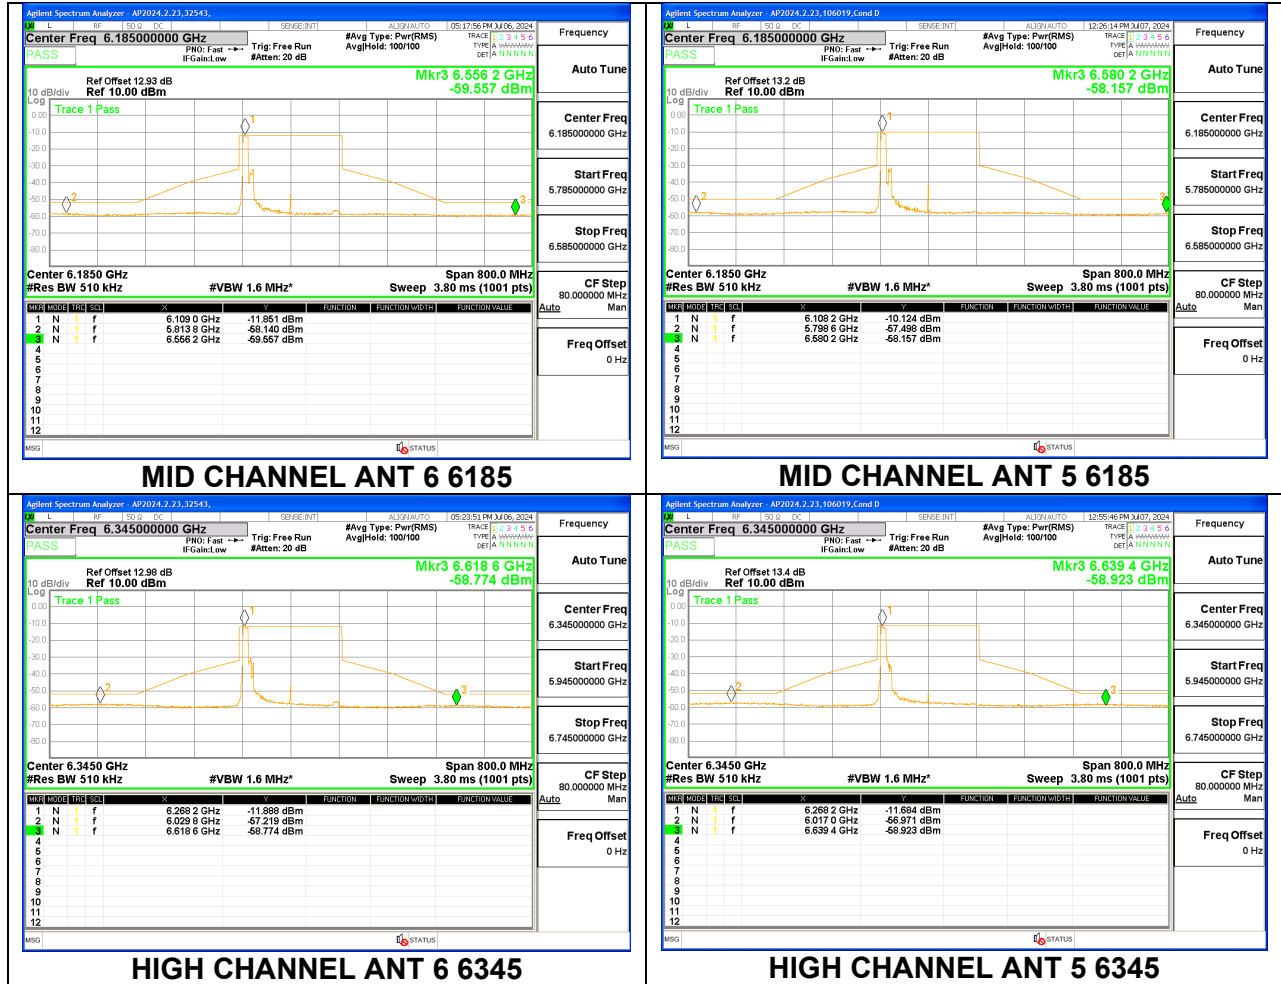

2TX Antenna 6 + Antenna 5 SDM MODE (FCC + IC) – 106-Tones, RU Index 53