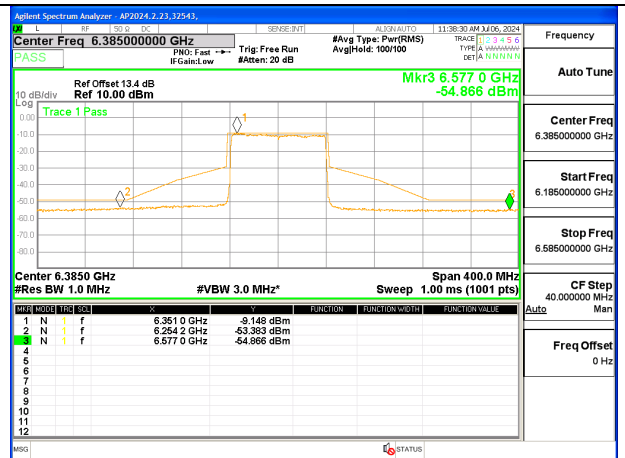

HIGH CHANNEL ANT 6 6385

HIGH CHANNEL ANT 5 6385

2TX Antenna 6 + Antenna 5 SDM MODE (FCC + IC) – SU Mode

LOW CHANNEL ANT 6 6145

LOW CHANNEL ANT 5 6145

MID CHANNEL ANT 6 6305

MID CHANNEL ANT 5 6305

HIGH CHANNEL ANT 6 6385