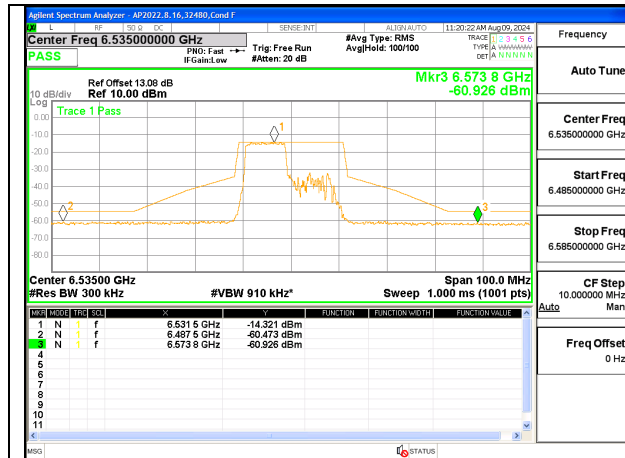

MID CHANNEL ANT 6 6715

MID CHANNEL ANT 5 6715

HIGH CHANNEL ANT 6 6855

HIGH CHANNEL ANT 5 6855

2TX Antenna 6 + Antenna 5 SDM MODE (FCC + IC) – 106-Tones, RU Index 53

LOW CHANNEL ANT 6 6535

LOW CHANNEL ANT 5 6535