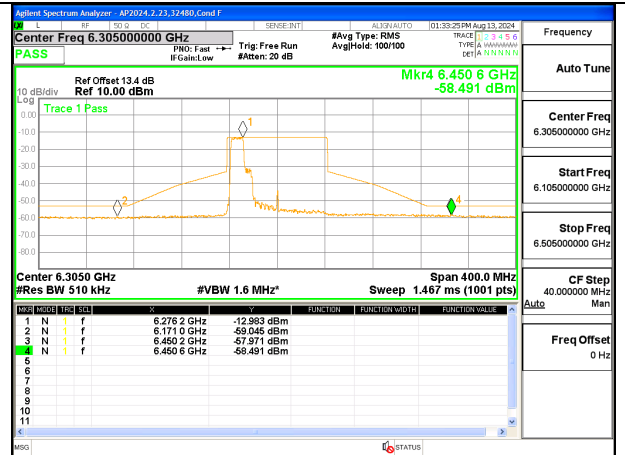

MID CHANNEL ANT 5 6305