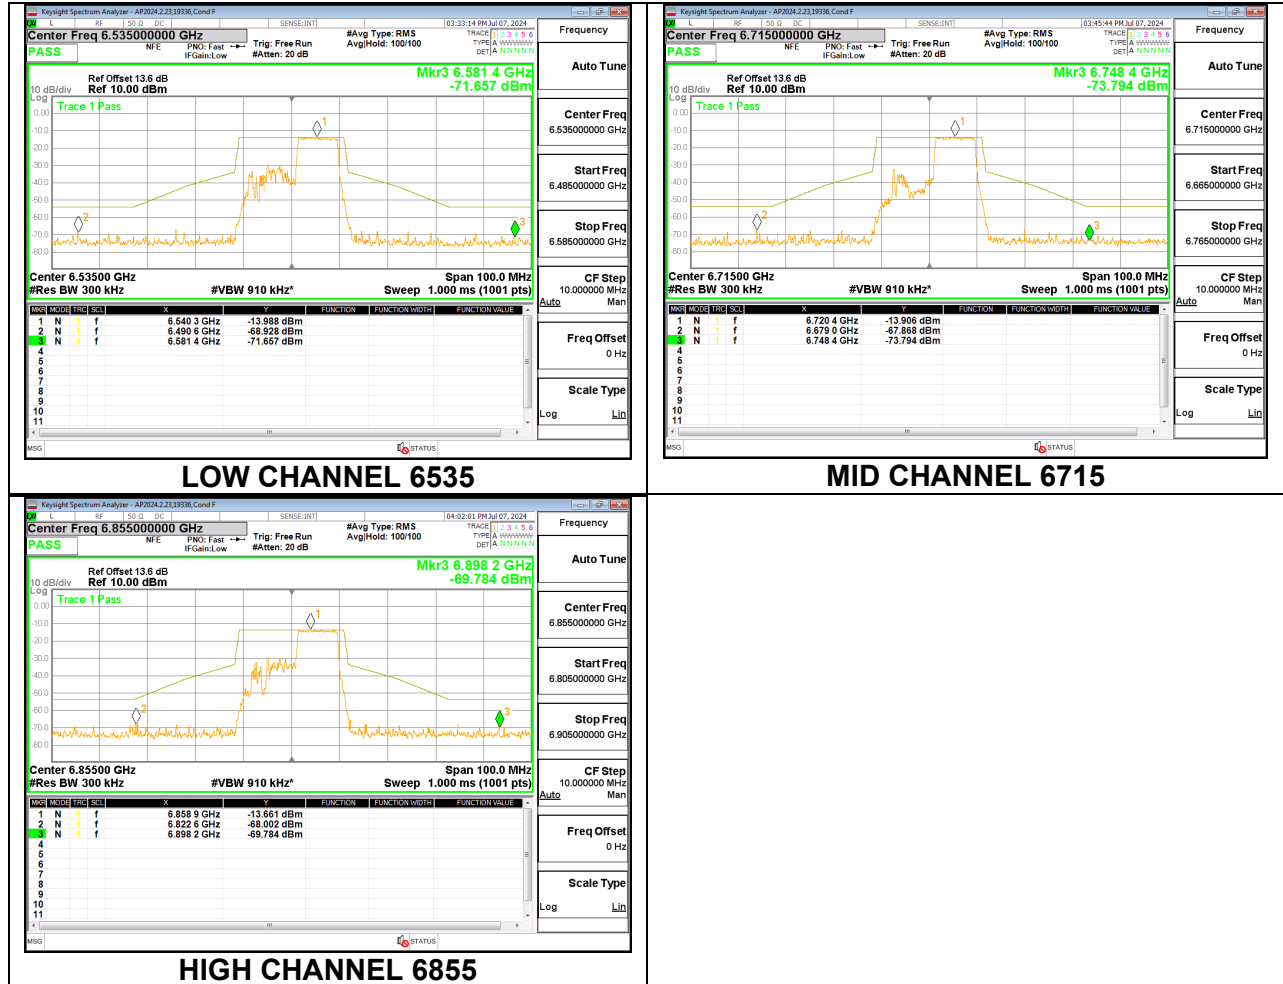

**HIGH CHANNEL 6855**

**1TX Antenna 5 MODE (FCC-IC) MOBILE – 106-Tones, RU Index 53**

**LOW CHANNEL 6535**

**MID CHANNEL 6715**

**HIGH CHANNEL 6855**

**1TX Antenna 5 MODE (FCC-IC) MOBILE – 106-Tones, RU Index 54**