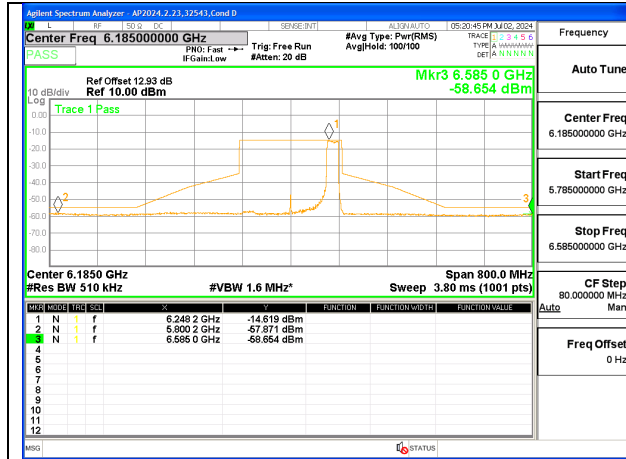

**MID CHANNEL ANT 5 6185**

**HIGH CHANNEL ANT 6 6345**

**HIGH CHANNEL ANT 5 6345**

**2TX Antenna 6 + Antenna 5 CDD MODE (FCC + IC) – 242-Tones, RU Index 62**

**2TX Antenna 6 + Antenna 5 CDD MODE (FCC + IC) – 242-Tones, RU Index S64**