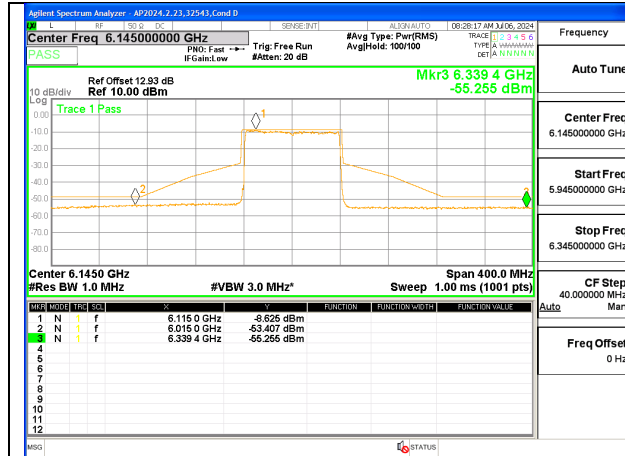

2TX Antenna 6 + Antenna 5 SDM MODE (FCC + IC) – SU Mode

LOW CHANNEL ANT 6 6145