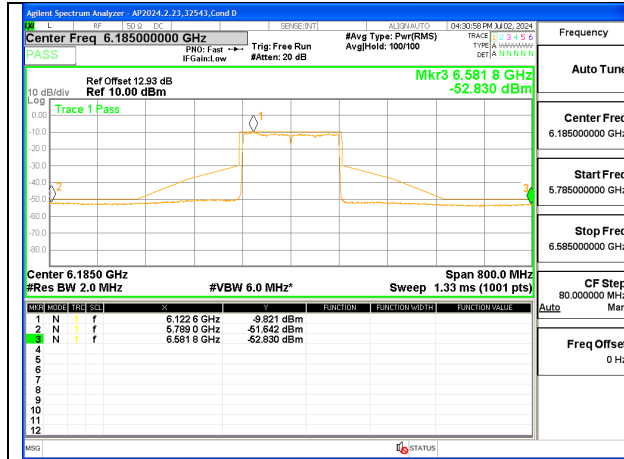

**MID CHANNEL ANT 6 6185**

**MID CHANNEL ANT 5 6185**

**HIGH CHANNEL ANT 6 6345**

**HIGH CHANNEL ANT 5 6345**

2TX Antenna 6 + Antenna 5 CDD MODE (FCC + IC) – SU Mode

MID CHANNEL ANT 6 6185

MID CHANNEL ANT 5 6185