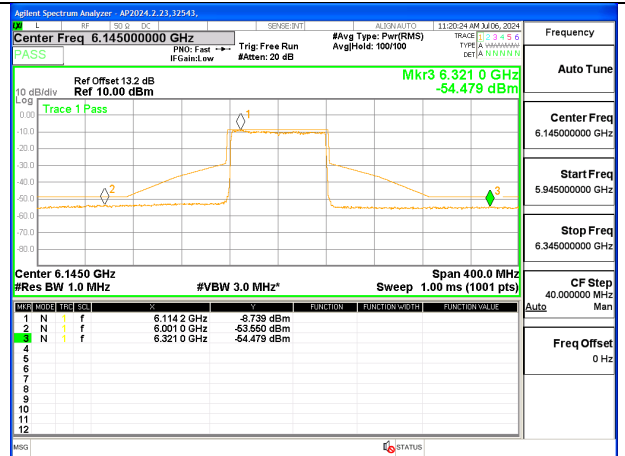

HIGH CHANNEL ANT 6 6385

HIGH CHANNEL ANT 5 6385

2TX Antenna 6 + Antenna 5 SDM MODE (FCC + IC) – SU Mode

LOW CHANNEL ANT 6 6145

LOW CHANNEL ANT 5 6145

MID CHANNEL ANT 6 6305

MID CHANNEL ANT 5 6305

HIGH CHANNEL ANT 6 6385