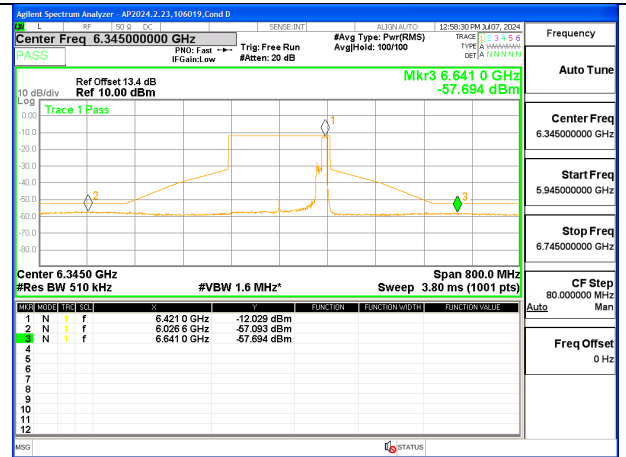

HIGH CHANNEL ANT 5 6345