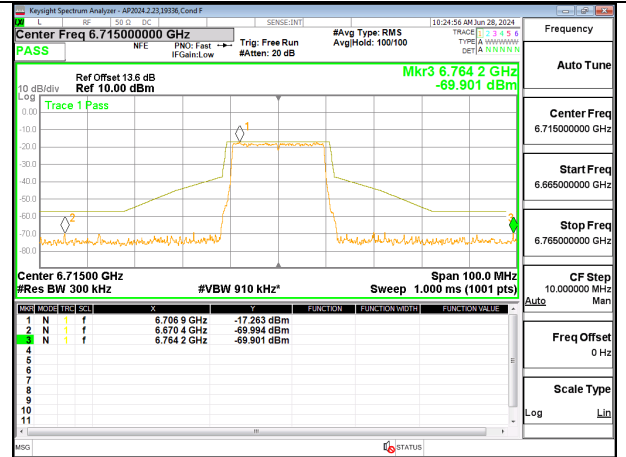

MID CHANNEL ANT 5 6715