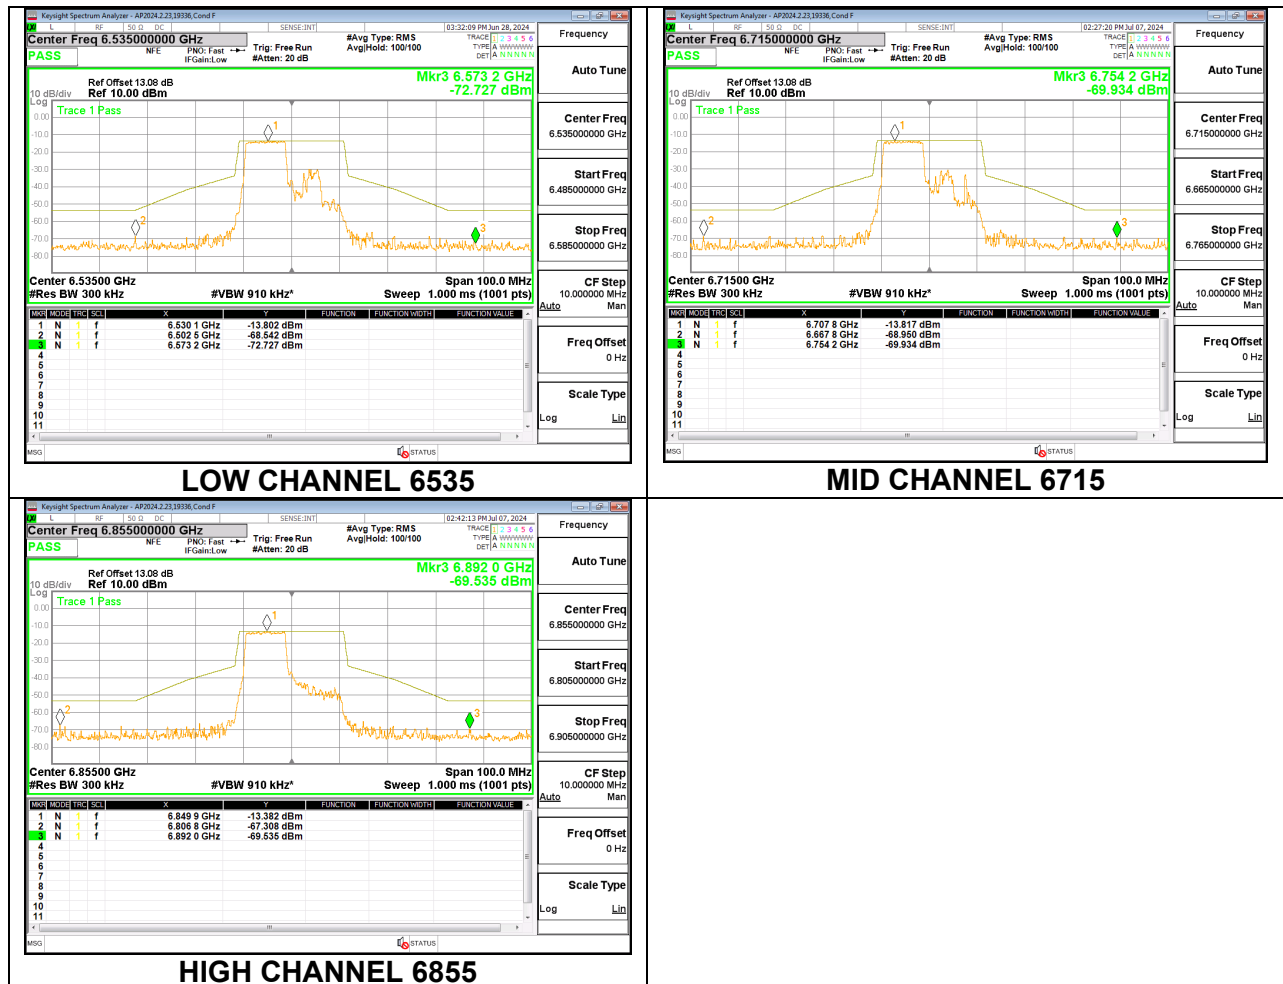

9.4.5. 802.11be EHT20 MODE IN THE UNII-7 BAND

1TX Antenna 6 MODE (FCC-IC) MOBILE – 106-Tones, RU Index 53