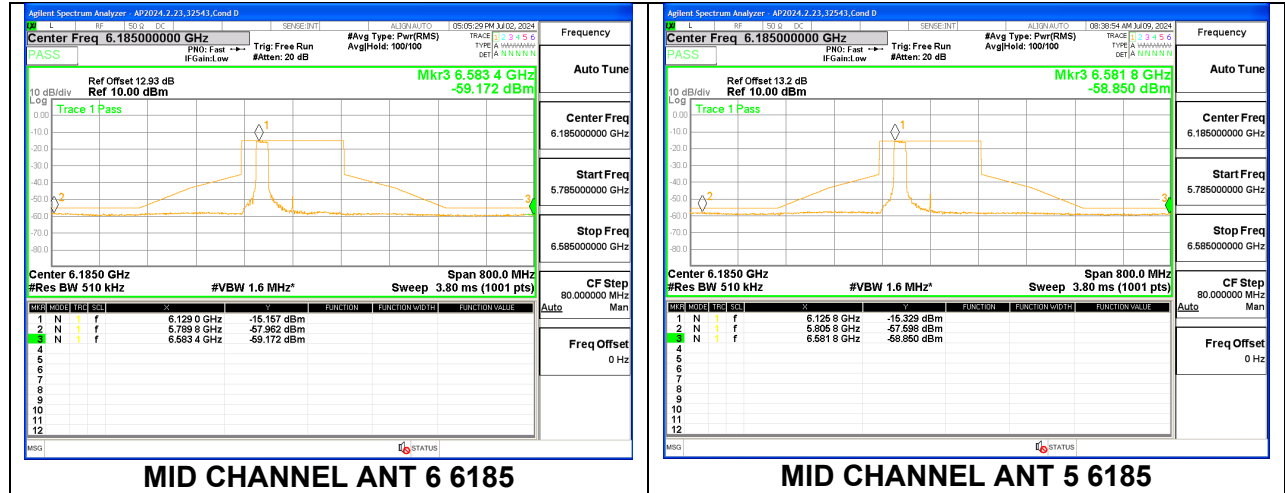

**MID CHANNEL ANT 5 6185**

**HIGH CHANNEL ANT 6 6345**

**HIGH CHANNEL ANT 5 6345**

**2TX Antenna 6 + Antenna 5 CDD MODE (FCC + IC) – 242-Tones, RU Index 62**

**2TX Antenna 6 + Antenna 5 CDD MODE (FCC + IC) – 242-Tones, RU Index S64**