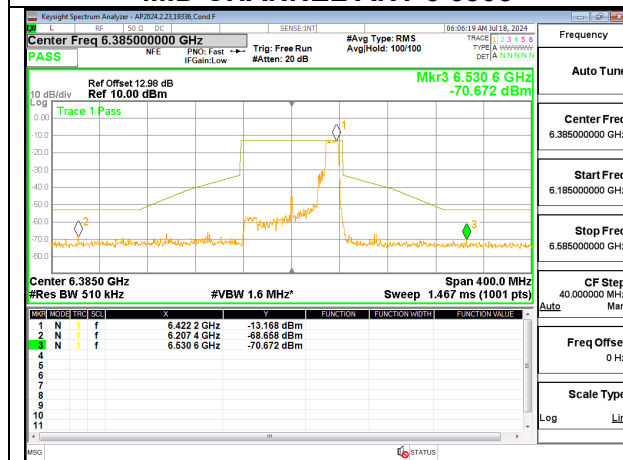

**MID CHANNEL ANT 6 6305**

**MID CHANNEL ANT 5 6305**

2TX Antenna 6 + Antenna 5 SDM MODE (FCC + IC) – MRU106+26-Tones, RU Index 89

LOW CHANNEL ANT 6 6145

LOW CHANNEL ANT 5 6145

MID CHANNEL ANT 6 6305

MID CHANNEL ANT 5 6305