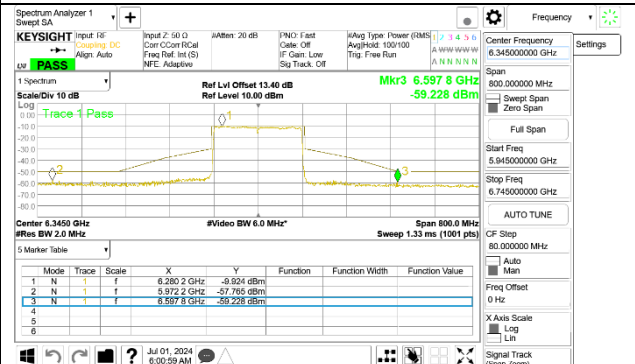

HIGH CHANNEL ANT 5 6345