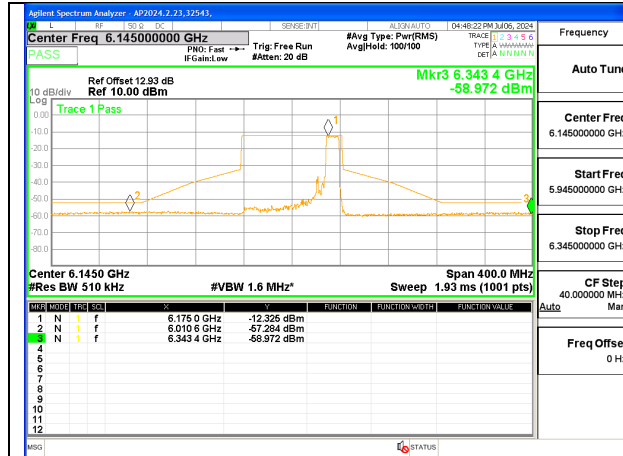

2TX Antenna 6 + Antenna 5 SDM MODE (FCC + IC) – MRU106+26-Tones, RU Index 89

LOW CHANNEL ANT 6 6145