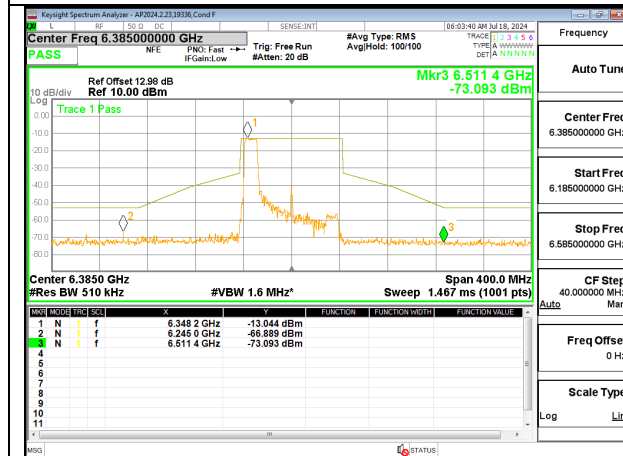

LOW CHANNEL ANT 6 6145

LOW CHANNEL ANT 5 6145

MID CHANNEL ANT 6 6305

MID CHANNEL ANT 5 6305

HIGH CHANNEL ANT 6 6385

HIGH CHANNEL ANT 5 6385

**2TX Antenna 6 + Antenna 5 SDM MODE (FCC + IC) – MRU106+26-Tones, RU Index 85**