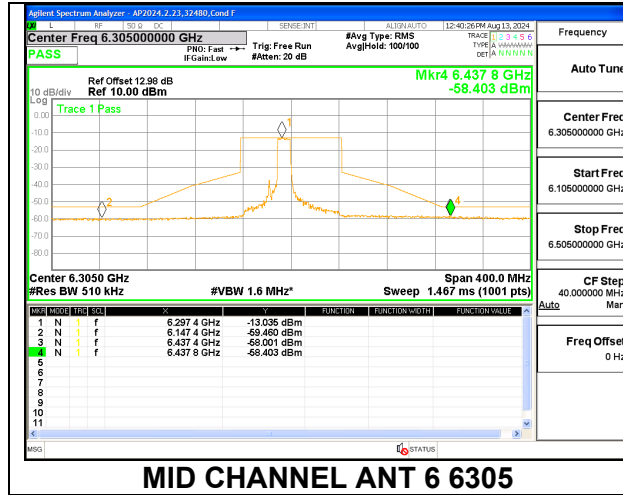

LOW CHANNEL ANT 6 6145

LOW CHANNEL ANT 5 6145

MID CHANNEL ANT 6 6305

MID CHANNEL ANT 5 6305

HIGH CHANNEL ANT 6 6385

HIGH CHANNEL ANT 5 6385

**2TX Antenna 6 + Antenna 5 SDM MODE (FCC + IC) – MRU106+26-Tones, RU Index 85**