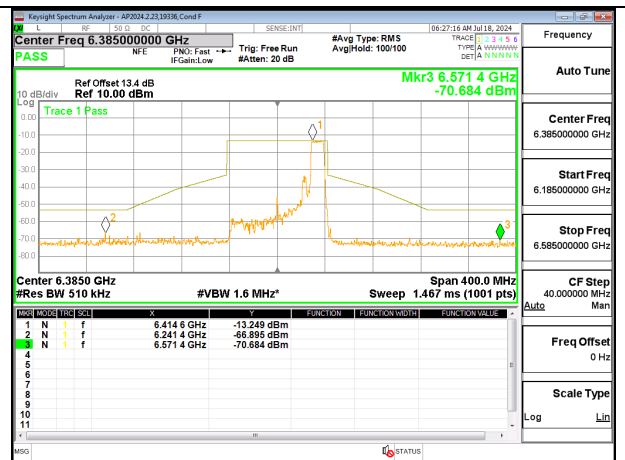

HIGH CHANNEL ANT 5 6385