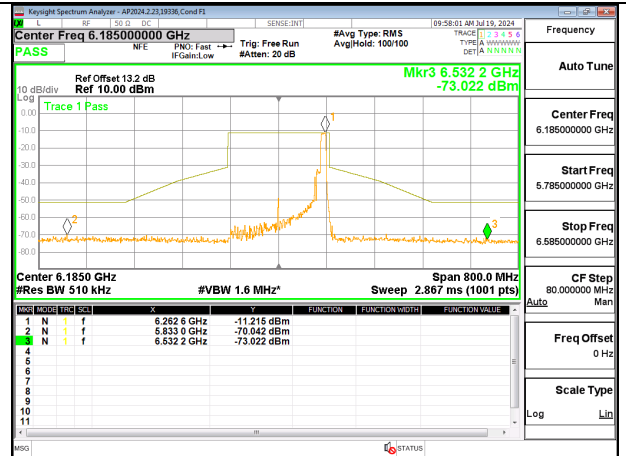

HIGH CHANNEL ANT 6 6345

HIGH CHANNEL ANT 5 6345

**2TX Antenna 6 + Antenna 5 SDM MODE (FCC + IC) – 106-Tones, RU Index 53**

**2TX Antenna 6 + Antenna 5 SDM MODE (FCC + IC) – 106-Tones, RU Index S60**

**MID CHANNEL ANT 6 6185**