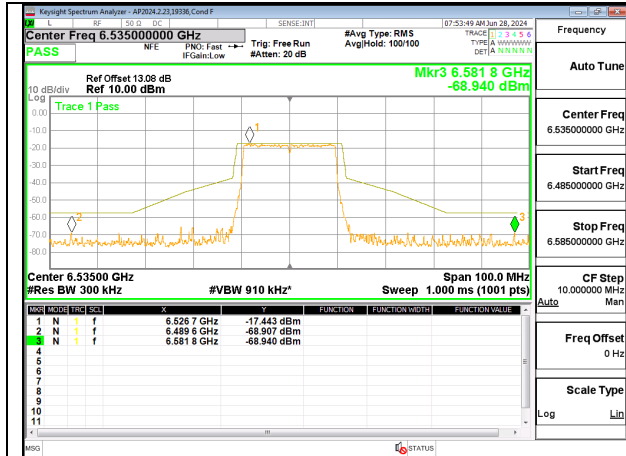

**1TX Antenna 5 MODE (FCC+IC) MOBILE – SU MODE**

**LOW CHANNEL 6535**

**MID CHANNEL 6715**

**HIGH CHANNEL 6855**

2TX Antenna 6 + Antenna 5 CDD MODE (FCC + IC) – SU MODE

LOW CHANNEL ANT 6 6535

LOW CHANNEL ANT 5 6535