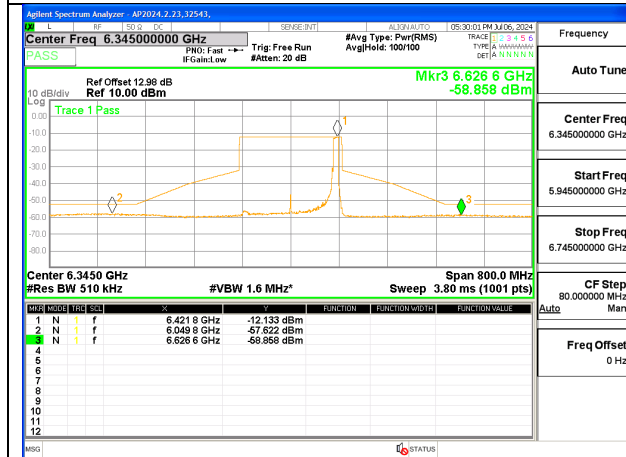

HIGH CHANNEL ANT 6 6345