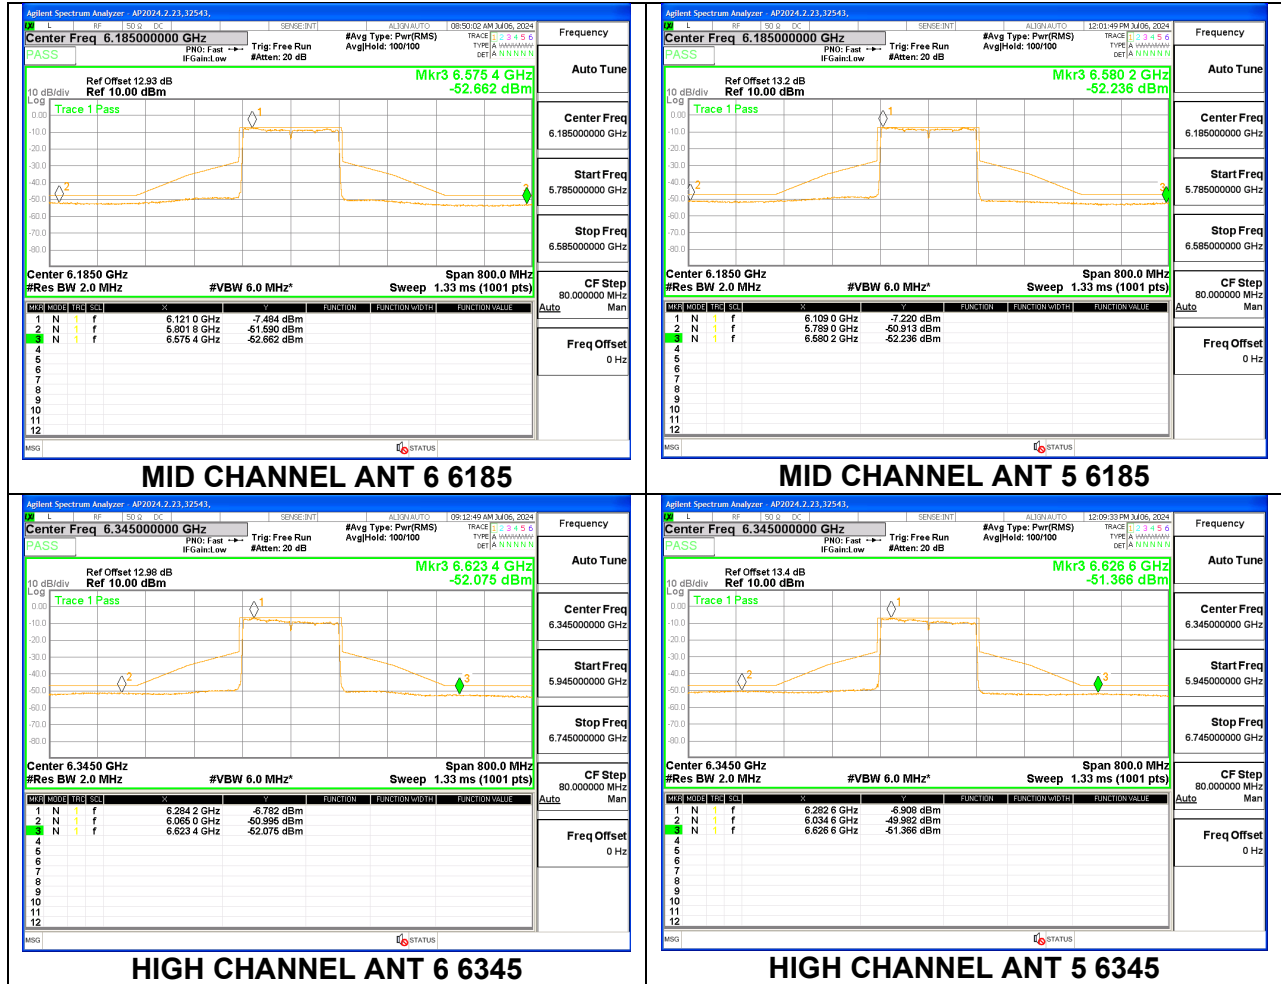

**MID CHANNEL ANT 5 6185**

**HIGH CHANNEL ANT 6 6345**

**HIGH CHANNEL ANT 5 6345**

**2TX Antenna 6 + Antenna 5 SDM MODE (FCC + IC) – SU Mode**

### 9.4.5. 802.11be EHT20 MODE IN THE UNII-7 BAND