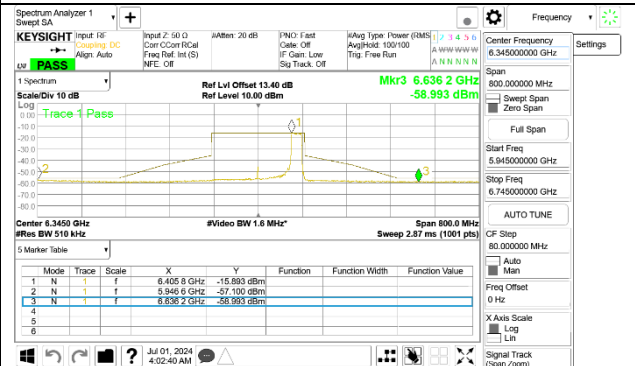

HIGH CHANNEL ANT 5 6345