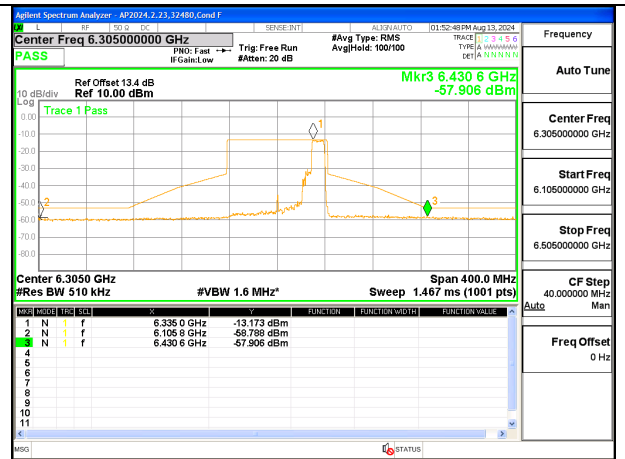

**MID CHANNEL ANT 6 6305**

**MID CHANNEL ANT 5 6305**

2TX Antenna 6 + Antenna 5 SDM MODE (FCC + IC) – MRU106+26-Tones, RU Index 89

LOW CHANNEL ANT 6 6145

LOW CHANNEL ANT 5 6145

MID CHANNEL ANT 6 6305

MID CHANNEL ANT 5 6305