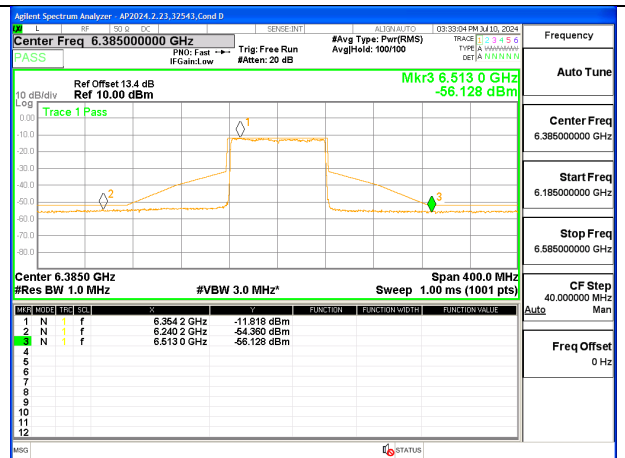

2TX Antenna 6 + Antenna 5 CDD MODE (FCC + IC) – SU Mode

LOW CHANNEL ANT 6 6145

LOW CHANNEL ANT 5 6145

MID CHANNEL ANT 6 6305

MID CHANNEL ANT 5 6305

HIGH CHANNEL ANT 6 6385

HIGH CHANNEL ANT 5 6385

2TX Antenna 6 + Antenna 5 SDM MODE (FCC + IC) – MRU106+26-Tones, RU Index 82