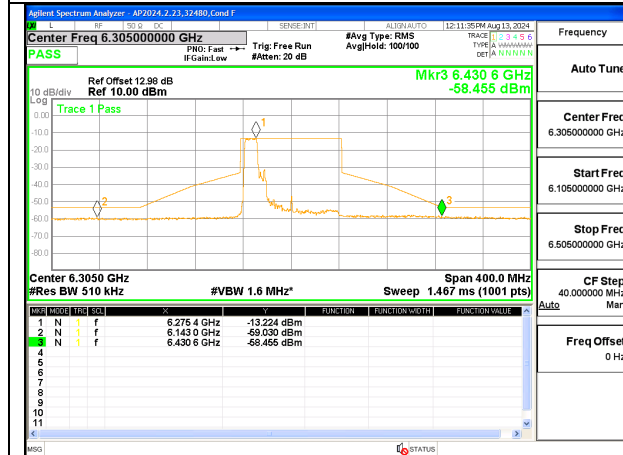

MID CHANNEL ANT 6 6305