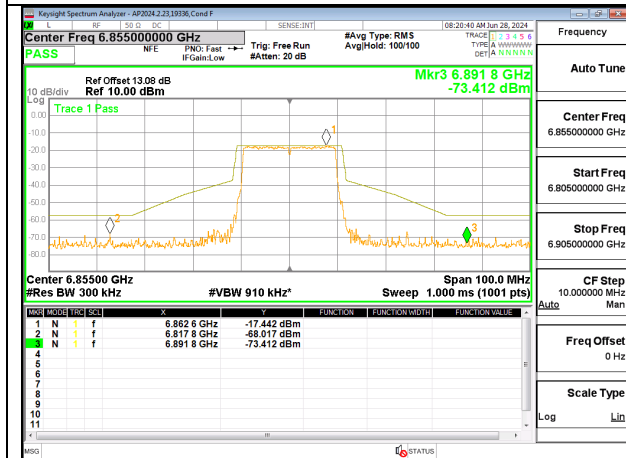

HIGH CHANNEL ANT 6 6855