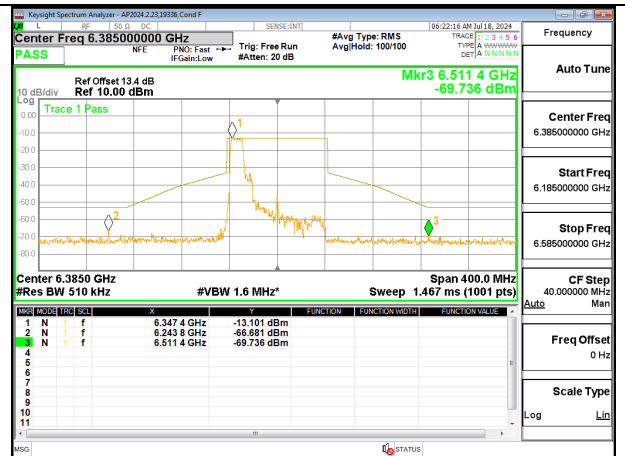

LOW CHANNEL ANT 6 6145

LOW CHANNEL ANT 5 6145

MID CHANNEL ANT 6 6305

MID CHANNEL ANT 5 6305

HIGH CHANNEL ANT 6 6385

HIGH CHANNEL ANT 5 6385

**2TX Antenna 6 + Antenna 5 SDM MODE (FCC + IC) – MRU106+26-Tones, RU Index 85**