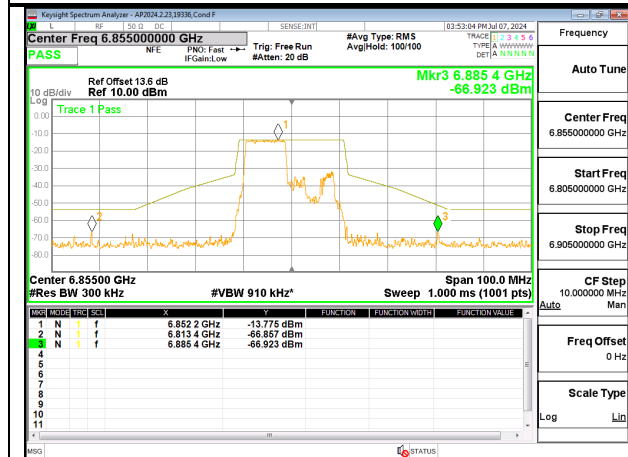

**HIGH CHANNEL 6855**

**1TX Antenna 5 MODE (FCC-IC) MOBILE – 106-Tones, RU Index 53**

**LOW CHANNEL 6535**

**MID CHANNEL 6715**

**HIGH CHANNEL 6855**

**1TX Antenna 5 MODE (FCC-IC) MOBILE – 106-Tones, RU Index 54**

**1TX Antenna 5 MODE (FCC+IC) MOBILE – SU MODE**

**LOW CHANNEL 6535**

**MID CHANNEL 6715**

**HIGH CHANNEL 6855**

2TX Antenna 6 + Antenna 5 CDD MODE (FCC + IC) – SU MODE

LOW CHANNEL ANT 6 6535

LOW CHANNEL ANT 5 6535