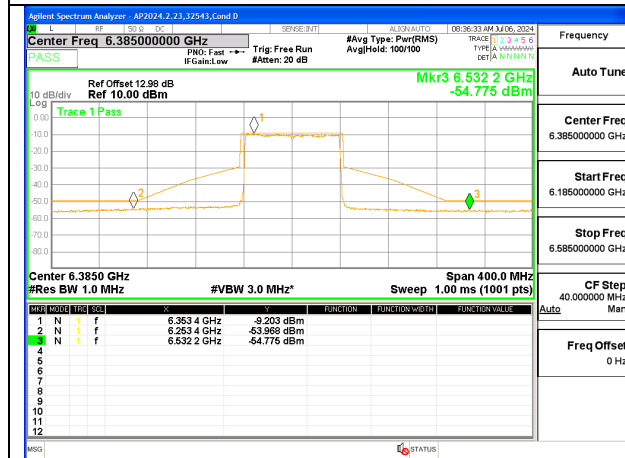

HIGH CHANNEL ANT 6 6385

HIGH CHANNEL ANT 5 6385

2TX Antenna 6 + Antenna 5 SDM MODE (FCC + IC) – SU Mode

LOW CHANNEL ANT 6 6145

LOW CHANNEL ANT 5 6145

MID CHANNEL ANT 6 6305

MID CHANNEL ANT 5 6305

HIGH CHANNEL ANT 6 6385