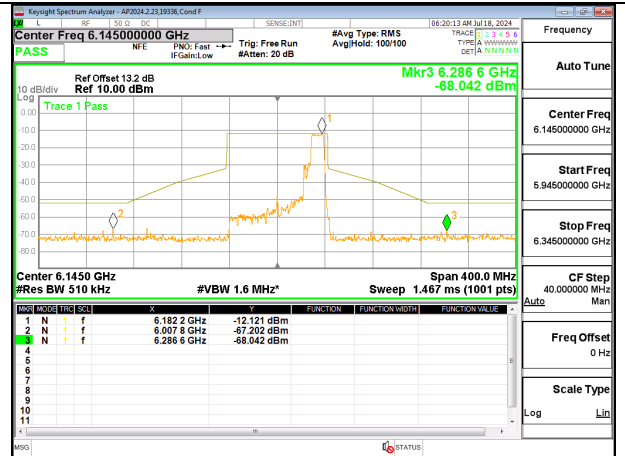

**MID CHANNEL ANT 6 6305**

**MID CHANNEL ANT 5 6305**

2TX Antenna 6 + Antenna 5 SDM MODE (FCC + IC) – MRU106+26-Tones, RU Index 89

LOW CHANNEL ANT 6 6145

LOW CHANNEL ANT 5 6145

MID CHANNEL ANT 6 6305

MID CHANNEL ANT 5 6305