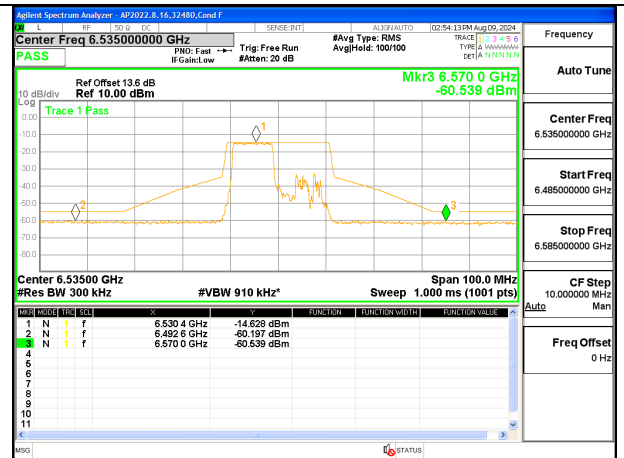

MID CHANNEL ANT 6 6715

MID CHANNEL ANT 5 6715

HIGH CHANNEL ANT 6 6855

HIGH CHANNEL ANT 5 6855

2TX Antenna 6 + Antenna 5 SDM MODE (FCC + IC) – 106-Tones, RU Index 53

LOW CHANNEL ANT 6 6535

LOW CHANNEL ANT 5 6535