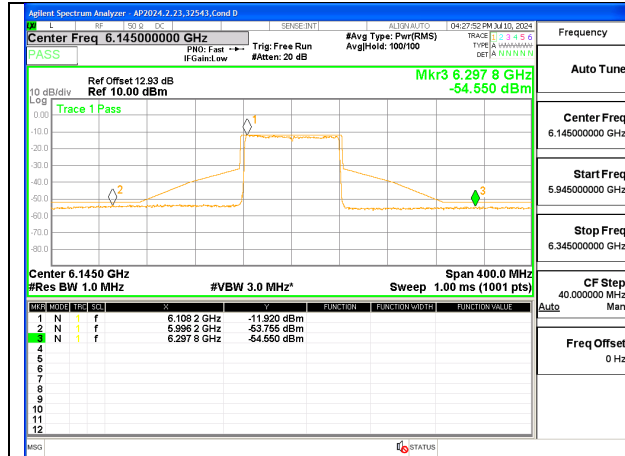

2TX Antenna 6 + Antenna 5 CDD MODE (FCC + IC) – SU Mode

LOW CHANNEL ANT 6 6145

LOW CHANNEL ANT 5 6145

MID CHANNEL ANT 6 6305

MID CHANNEL ANT 5 6305

HIGH CHANNEL ANT 6 6385

HIGH CHANNEL ANT 5 6385

2TX Antenna 6 + Antenna 5 SDM MODE (FCC + IC) – MRU106+26-Tones, RU Index 82