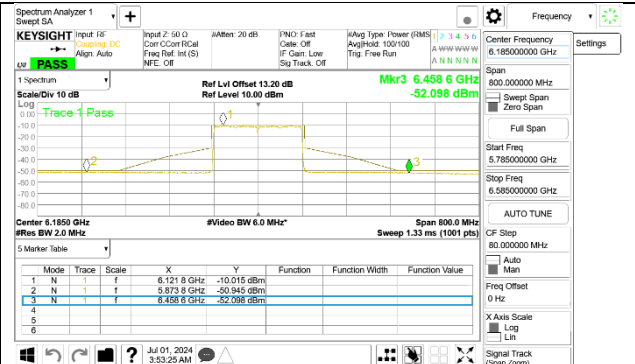

**MID CHANNEL ANT 6 6185**

**MID CHANNEL ANT 5 6185**

**HIGH CHANNEL ANT 6 6345**

**HIGH CHANNEL ANT 5 6345**

2TX Antenna 6 + Antenna 5 CDD MODE (FCC + IC) – SU Mode

MID CHANNEL ANT 6 6185

MID CHANNEL ANT 5 6185