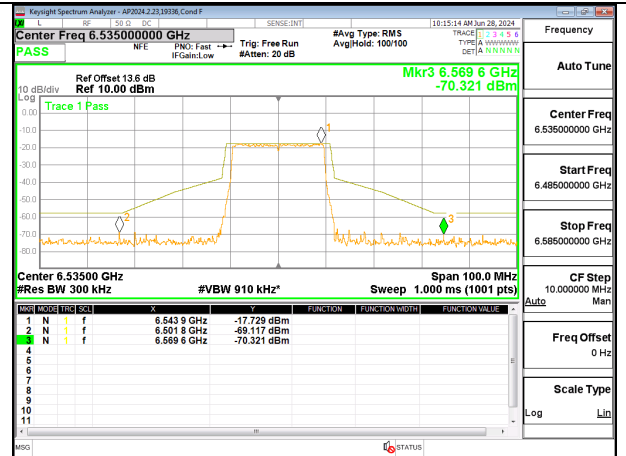

**1TX Antenna 5 MODE (FCC+IC) MOBILE – SU MODE**

**LOW CHANNEL 6535**

**MID CHANNEL 6715**

**HIGH CHANNEL 6855**

2TX Antenna 6 + Antenna 5 CDD MODE (FCC + IC) – SU MODE

LOW CHANNEL ANT 6 6535

LOW CHANNEL ANT 5 6535