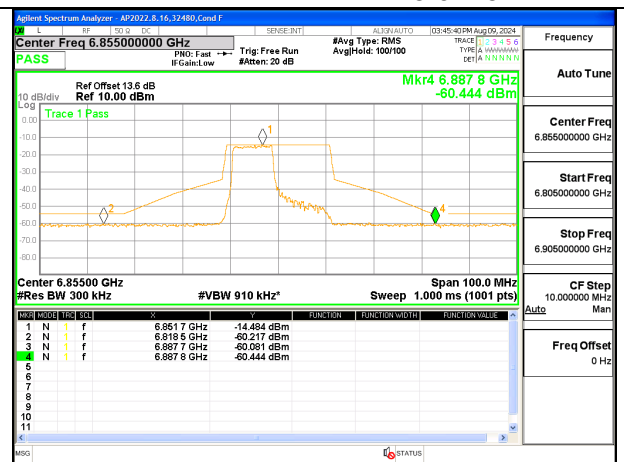

HIGH CHANNEL ANT 5 6855