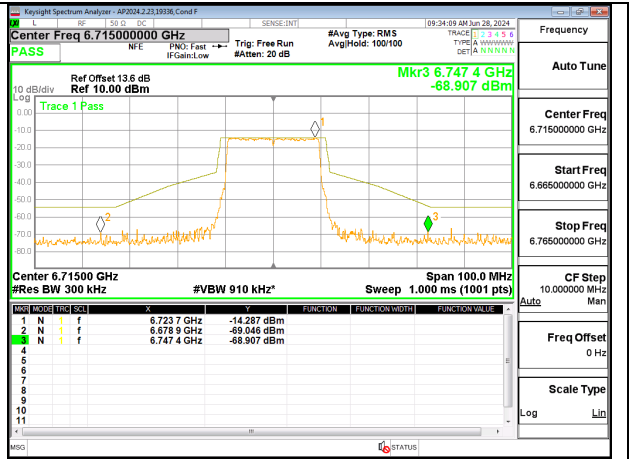

MID CHANNEL 6715