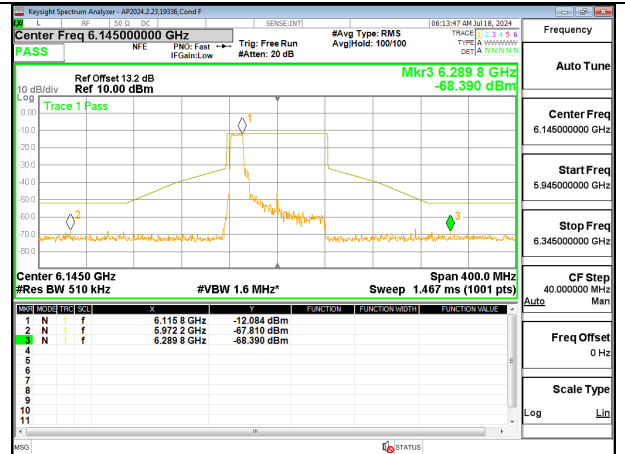

LOW CHANNEL ANT 5 6145