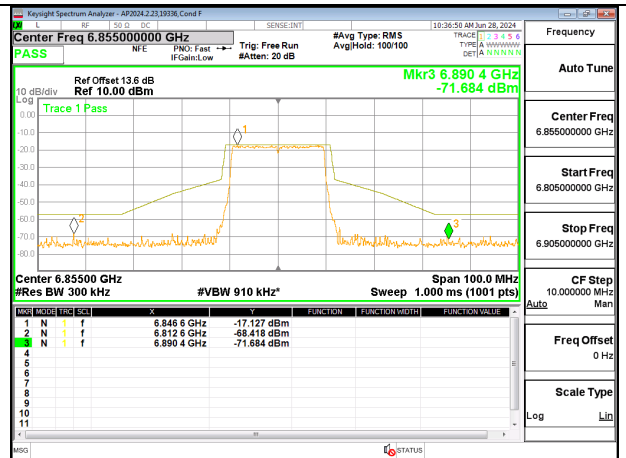

HIGH CHANNEL ANT 5 6855