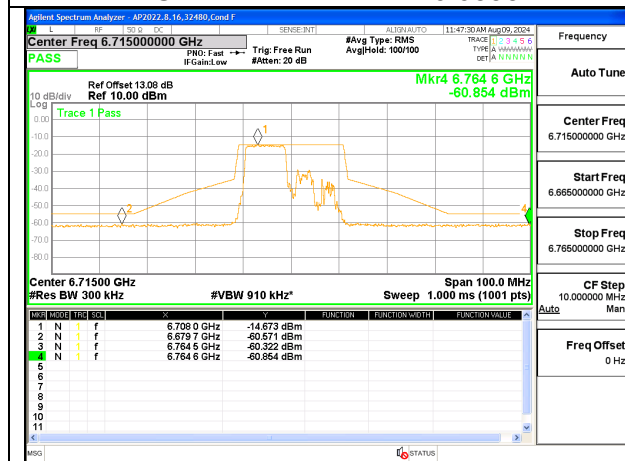

MID CHANNEL ANT 6 6715

MID CHANNEL ANT 5 6715

HIGH CHANNEL ANT 6 6855

HIGH CHANNEL ANT 5 6855

2TX Antenna 6 + Antenna 5 SDM MODE (FCC + IC) – 106-Tones, RU Index 53

LOW CHANNEL ANT 6 6535

LOW CHANNEL ANT 5 6535