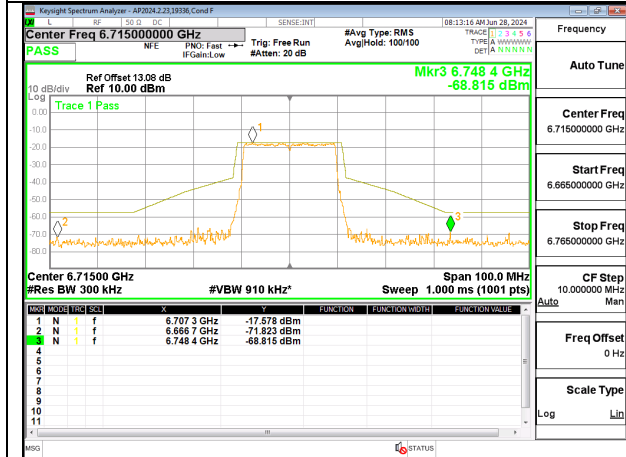

**1TX Antenna 5 MODE (FCC+IC) MOBILE – SU MODE**

**LOW CHANNEL 6535**

**MID CHANNEL 6715**

**HIGH CHANNEL 6855**

2TX Antenna 6 + Antenna 5 CDD MODE (FCC + IC) – SU MODE

LOW CHANNEL ANT 6 6535

LOW CHANNEL ANT 5 6535