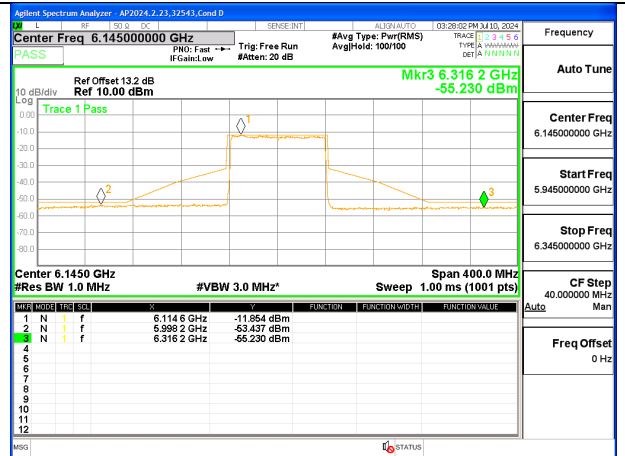

2TX Antenna 6 + Antenna 5 CDD MODE (FCC + IC) – SU Mode

LOW CHANNEL ANT 6 6145

LOW CHANNEL ANT 5 6145

MID CHANNEL ANT 6 6305

MID CHANNEL ANT 5 6305

HIGH CHANNEL ANT 6 6385

HIGH CHANNEL ANT 5 6385

2TX Antenna 6 + Antenna 5 SDM MODE (FCC + IC) – MRU106+26-Tones, RU Index 82