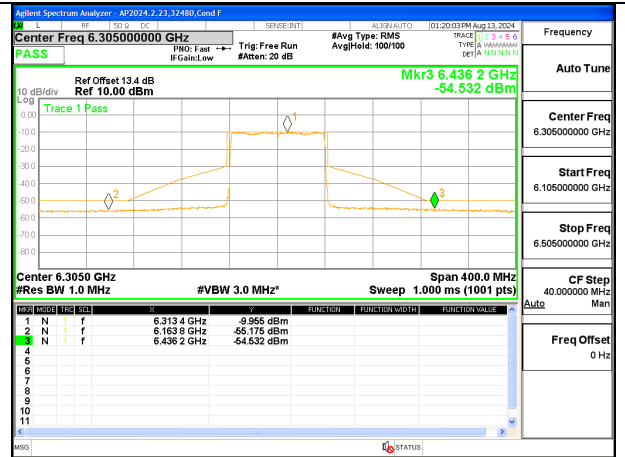

HIGH CHANNEL ANT 6 6385

HIGH CHANNEL ANT 5 6385

2TX Antenna 6 + Antenna 5 SDM MODE (FCC + IC) – SU Mode

LOW CHANNEL ANT 6 6145

LOW CHANNEL ANT 5 6145

MID CHANNEL ANT 6 6305

MID CHANNEL ANT 5 6305

HIGH CHANNEL ANT 6 6385