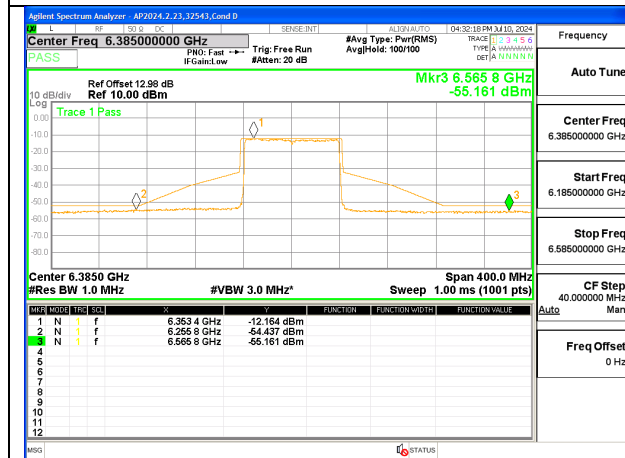

2TX Antenna 6 + Antenna 5 CDD MODE (FCC + IC) – SU Mode

LOW CHANNEL ANT 6 6145

LOW CHANNEL ANT 5 6145

MID CHANNEL ANT 6 6305

MID CHANNEL ANT 5 6305

HIGH CHANNEL ANT 6 6385

HIGH CHANNEL ANT 5 6385

2TX Antenna 6 + Antenna 5 SDM MODE (FCC + IC) – MRU106+26-Tones, RU Index 82