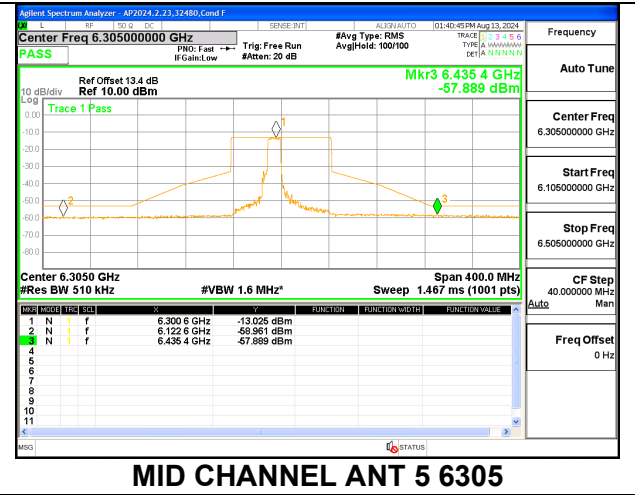

MID CHANNEL ANT 5 6305