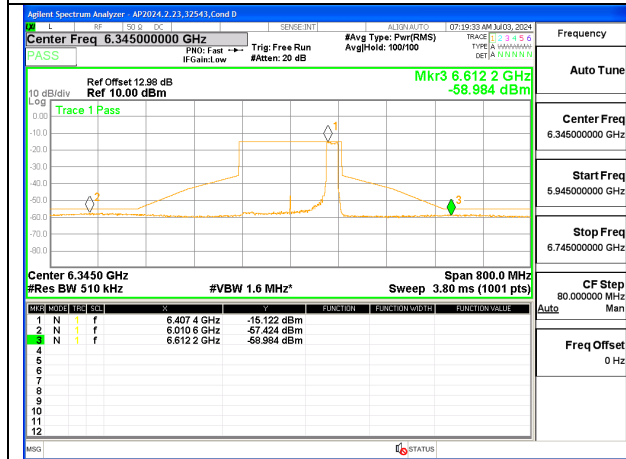

HIGH CHANNEL ANT 6 6345