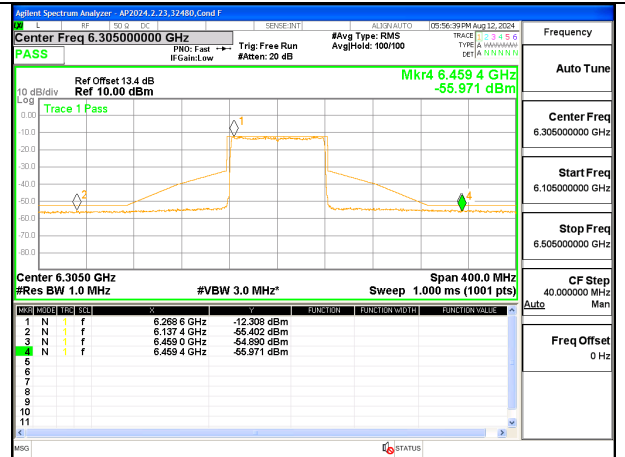

2TX Antenna 6 + Antenna 5 CDD MODE (FCC + IC) – SU Mode

LOW CHANNEL ANT 6 6145

LOW CHANNEL ANT 5 6145

MID CHANNEL ANT 6 6305

MID CHANNEL ANT 5 6305

HIGH CHANNEL ANT 6 6385

HIGH CHANNEL ANT 5 6385

2TX Antenna 6 + Antenna 5 SDM MODE (FCC + IC) – MRU106+26-Tones, RU Index 82