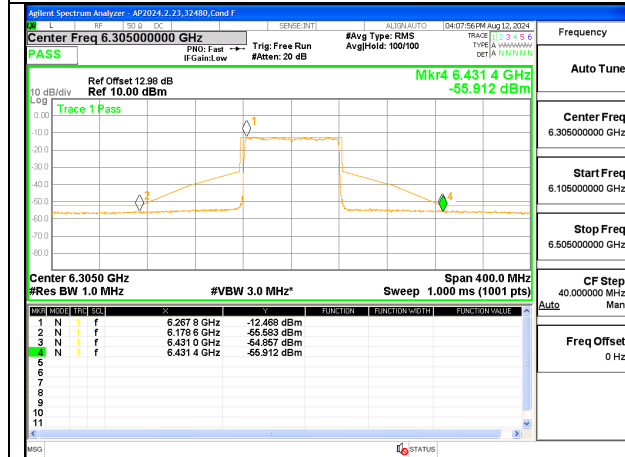

2TX Antenna 6 + Antenna 5 CDD MODE (FCC + IC) – SU Mode

LOW CHANNEL ANT 6 6145

LOW CHANNEL ANT 5 6145

MID CHANNEL ANT 6 6305

MID CHANNEL ANT 5 6305

HIGH CHANNEL ANT 6 6385

HIGH CHANNEL ANT 5 6385

2TX Antenna 6 + Antenna 5 SDM MODE (FCC + IC) – MRU106+26-Tones, RU Index 82