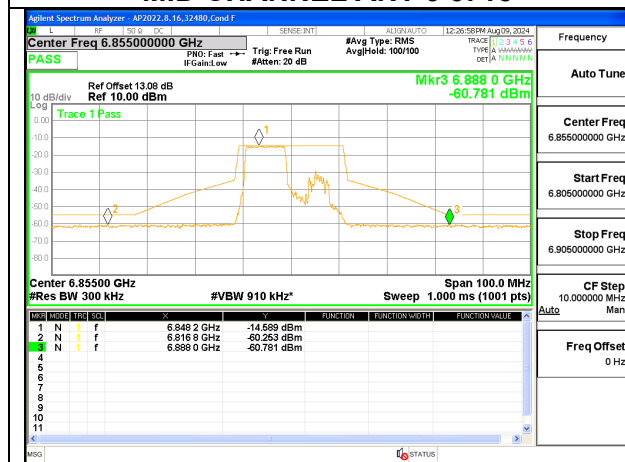

HIGH CHANNEL ANT 6 6855