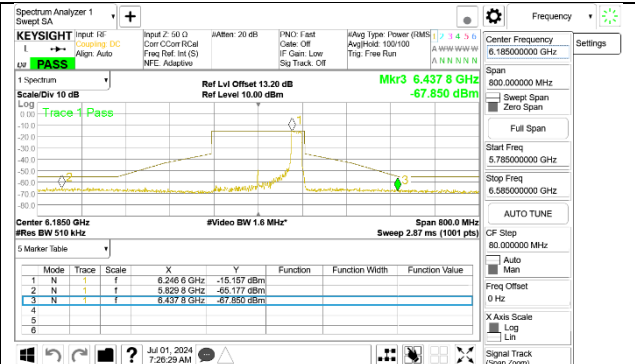

MID CHANNEL ANT 5 6185