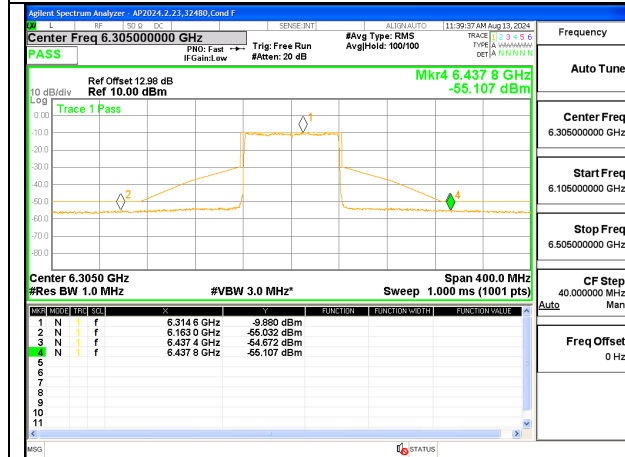

HIGH CHANNEL ANT 6 6385

HIGH CHANNEL ANT 5 6385

2TX Antenna 6 + Antenna 5 SDM MODE (FCC + IC) – SU Mode

LOW CHANNEL ANT 6 6145

LOW CHANNEL ANT 5 6145

MID CHANNEL ANT 6 6305

MID CHANNEL ANT 5 6305

HIGH CHANNEL ANT 6 6385