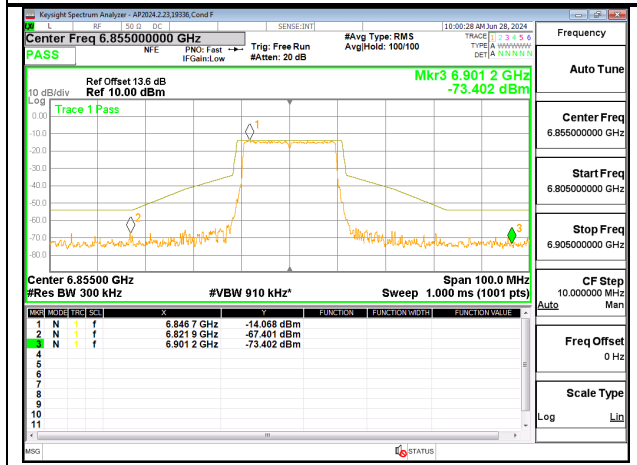

HIGH CHANNEL 6855