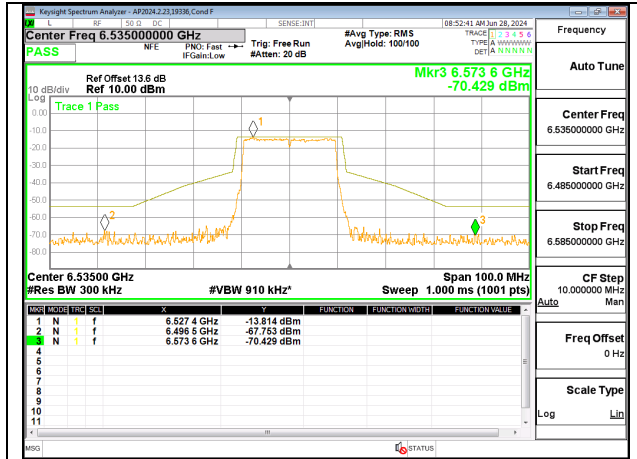

1TX Antenna 5 MODE (FCC+IC) MOBILE – SU MODE

LOW CHANNEL 6535