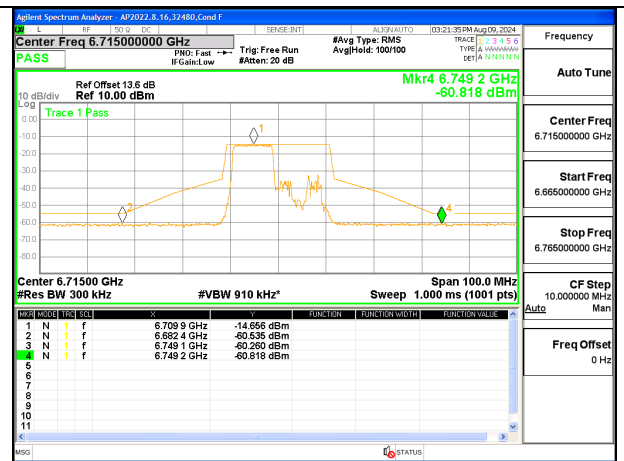

MID CHANNEL ANT 5 6715