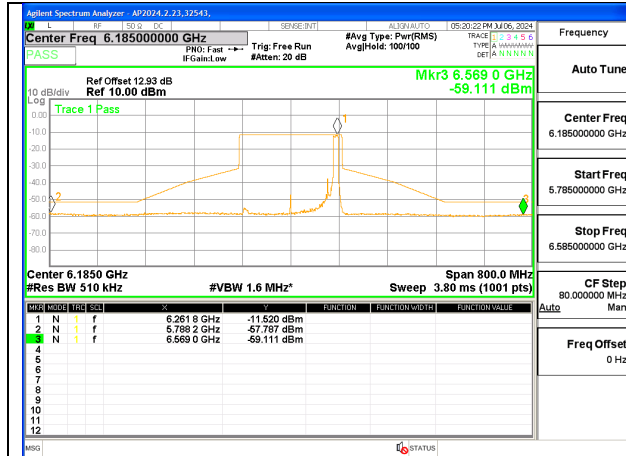

HIGH CHANNEL ANT 6 6345

HIGH CHANNEL ANT 5 6345

**2TX Antenna 6 + Antenna 5 SDM MODE (FCC + IC) – 106-Tones, RU Index 53**

**2TX Antenna 6 + Antenna 5 SDM MODE (FCC + IC) – 106-Tones, RU Index S60**

**MID CHANNEL ANT 6 6185**