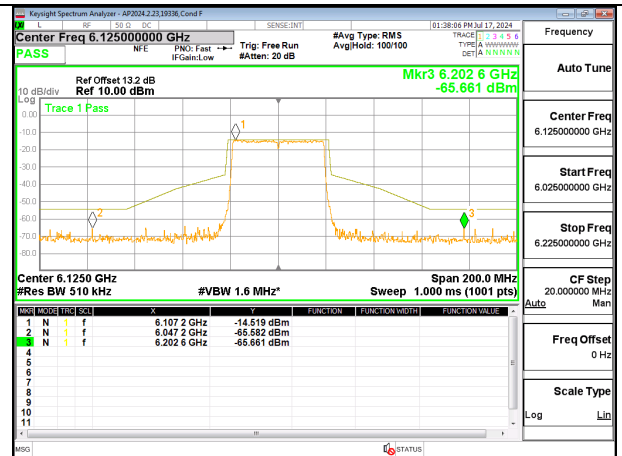

HIGH CHANNEL ANT 6 6405

HIGH CHANNEL ANT 5 6405

2TX Antenna 6 + Antenna 5 CDD MODE (FCC + IC) – SU MODE

LOW CHANNEL ANT 6 6125

LOW CHANNEL ANT 5 6125

MID CHANNEL ANT 6 6165

MID CHANNEL ANT 5 6165

HIGH CHANNEL ANT 6 6405