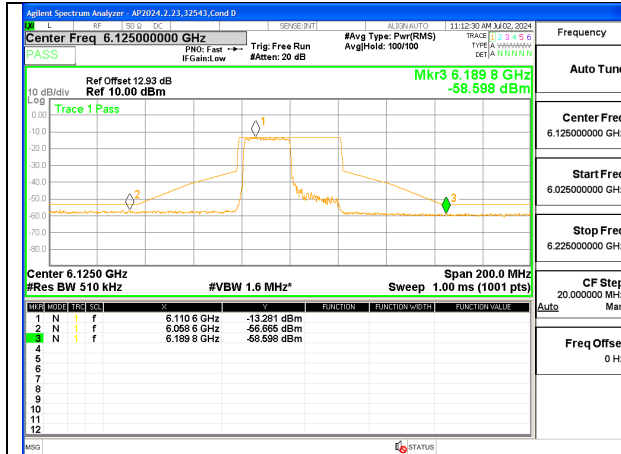

**LOW CHANNEL 6125**

**MID CHANNEL 6165**

**HIGH CHANNEL 6405**

2TX Antenna 6 + Antenna 5 CDD MODE (FCC + IC) – 242-Tones, RU Index 61

LOW CHANNEL ANT 6 6125

LOW CHANNEL ANT 5 6125

MID CHANNEL ANT 6 6165

MID CHANNEL ANT 5 6165