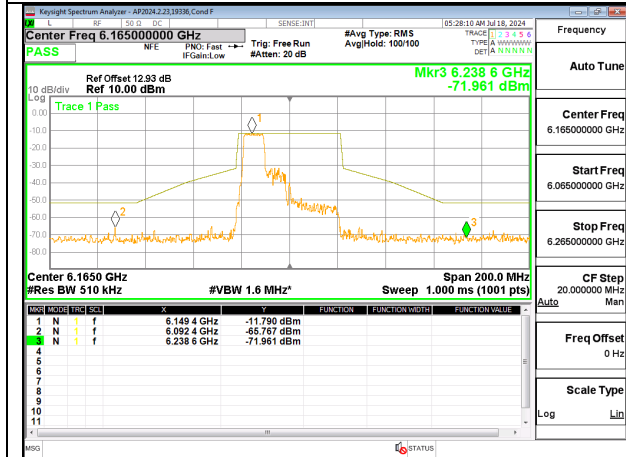

HIGH CHANNEL ANT 5 6405

2TX Antenna 6 + Antenna 5 SDM MODE (FCC + IC) – 106-Tones, RU Index 53

LOW CHANNEL ANT 6 6125

LOW CHANNEL ANT 5 6125

MID CHANNEL ANT 6 6165

MID CHANNEL ANT 5 615

HIGH CHANNEL ANT 6 6405