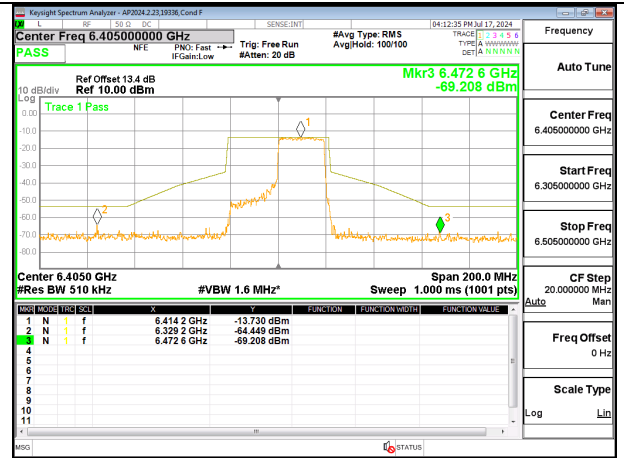

HIGH CHANNEL ANT 5 6405