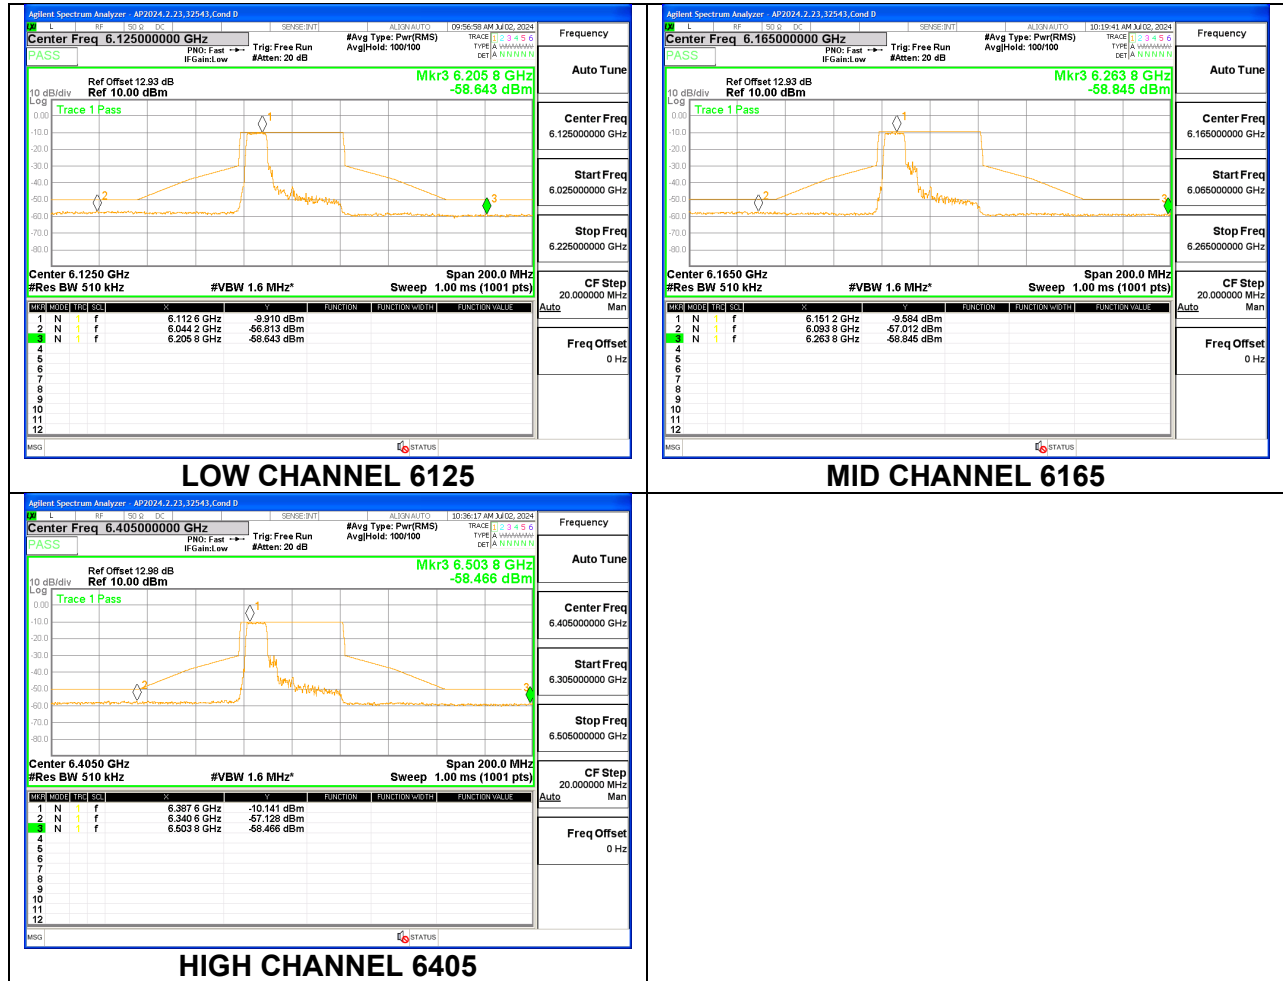

9.4.2. 802.11be EHT40 MODE IN THE UNII-5 BAND

1TX Antenna 6 MODE (FCC-IC) MOBILE – 106-Tones, RU Index 53