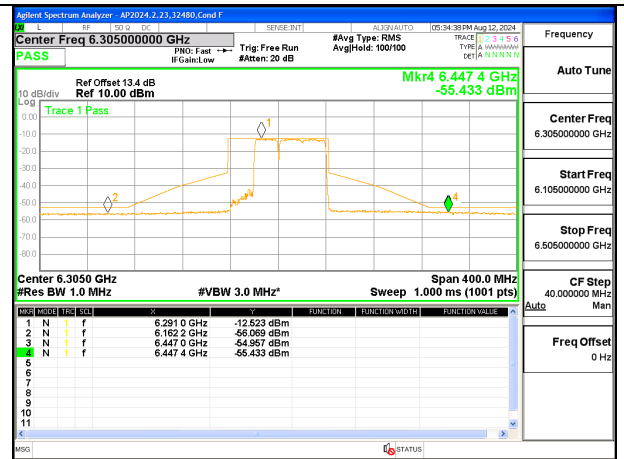

**LOW CHANNEL 6145**

**MID CHANNEL 6305**

**HIGH CHANNEL 6385**

**1TX Antenna 5 MODE (FCC+IC) MOBILE – SU MODE**

2TX Antenna 6 + Antenna 5 CDD MODE (FCC + IC) – MRU484+242-Tones, RU Index 90

LOW CHANNEL ANT 6 6145

LOW CHANNEL ANT 5 6145

MID CHANNEL ANT 6 6305

MID CHANNEL ANT 5 6305

HIGH CHANNEL ANT 6 6385

HIGH CHANNEL ANT 5 6385

**2TX Antenna 6 + Antenna 5 CDD MODE (FCC + IC) – MRU484+242-Tones, RU Index 92**

**MID CHANNEL ANT 6 6305**