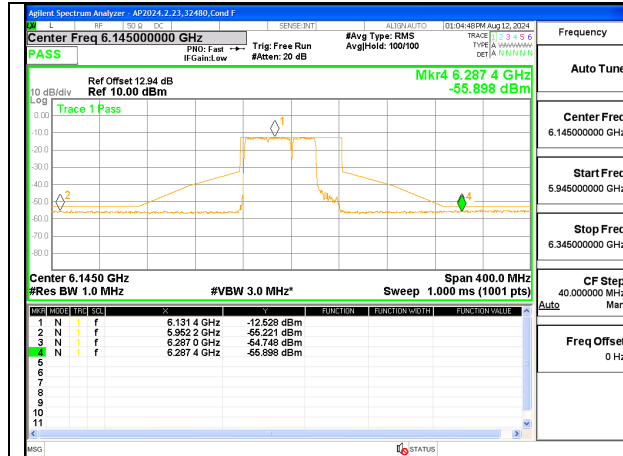

**LOW CHANNEL 6145**

**MID CHANNEL 6305**

**HIGH CHANNEL 6385**

**1TX Antenna 5 MODE (FCC+IC) MOBILE – SU MODE**

2TX Antenna 6 + Antenna 5 CDD MODE (FCC + IC) – MRU484+242-Tones, RU Index 90

LOW CHANNEL ANT 6 6145

LOW CHANNEL ANT 5 6145

MID CHANNEL ANT 6 6305

MID CHANNEL ANT 5 6305

HIGH CHANNEL ANT 6 6385

HIGH CHANNEL ANT 5 6385

**2TX Antenna 6 + Antenna 5 CDD MODE (FCC + IC) – MRU484+242-Tones, RU Index 92**

**MID CHANNEL ANT 6 6305**

**MID CHANNEL ANT 5 6305**

2TX Antenna 6 + Antenna 5 CDD MODE (FCC + IC) – MRU484+242-Tones, RU Index 93

LOW CHANNEL ANT 6 6145

LOW CHANNEL ANT 5 6145

MID CHANNEL ANT 6 6305

MID CHANNEL ANT 5 6305

HIGH CHANNEL ANT 6 6385