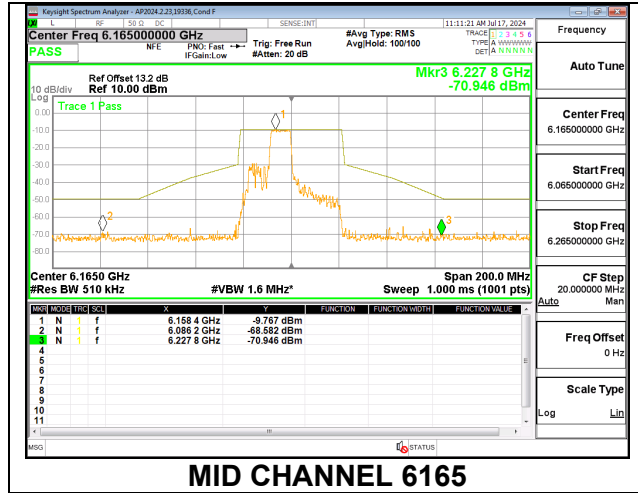

1TX Antenna 6 MODE (FCC+IC) MOBILE – 106-Tones, RU Index 54

MID CHANNEL 6165