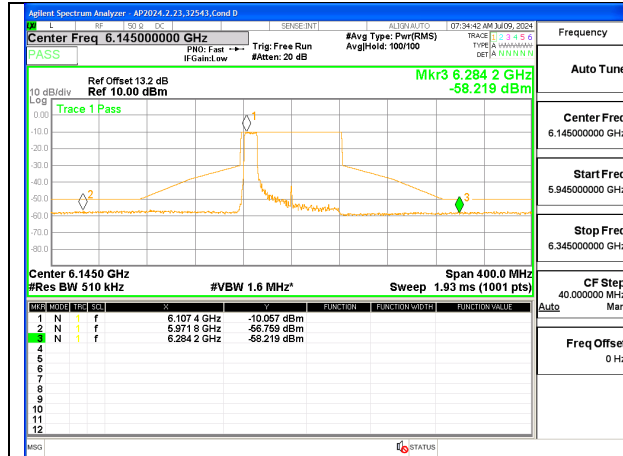

**LOW CHANNEL 6145**

**MID CHANNEL 6305**

**HIGH CHANNEL 6385**

**1TX Antenna 6 MODE (FCC+IC) MOBILE – SU MODE**

**LOW CHANNEL 6145**

**MID CHANNEL 6305**

**HIGH CHANNEL 6385**

**1TX Antenna 5 MODE (FCC+IC) MOBILE – MRU106+26-Tones, RU Index 82**