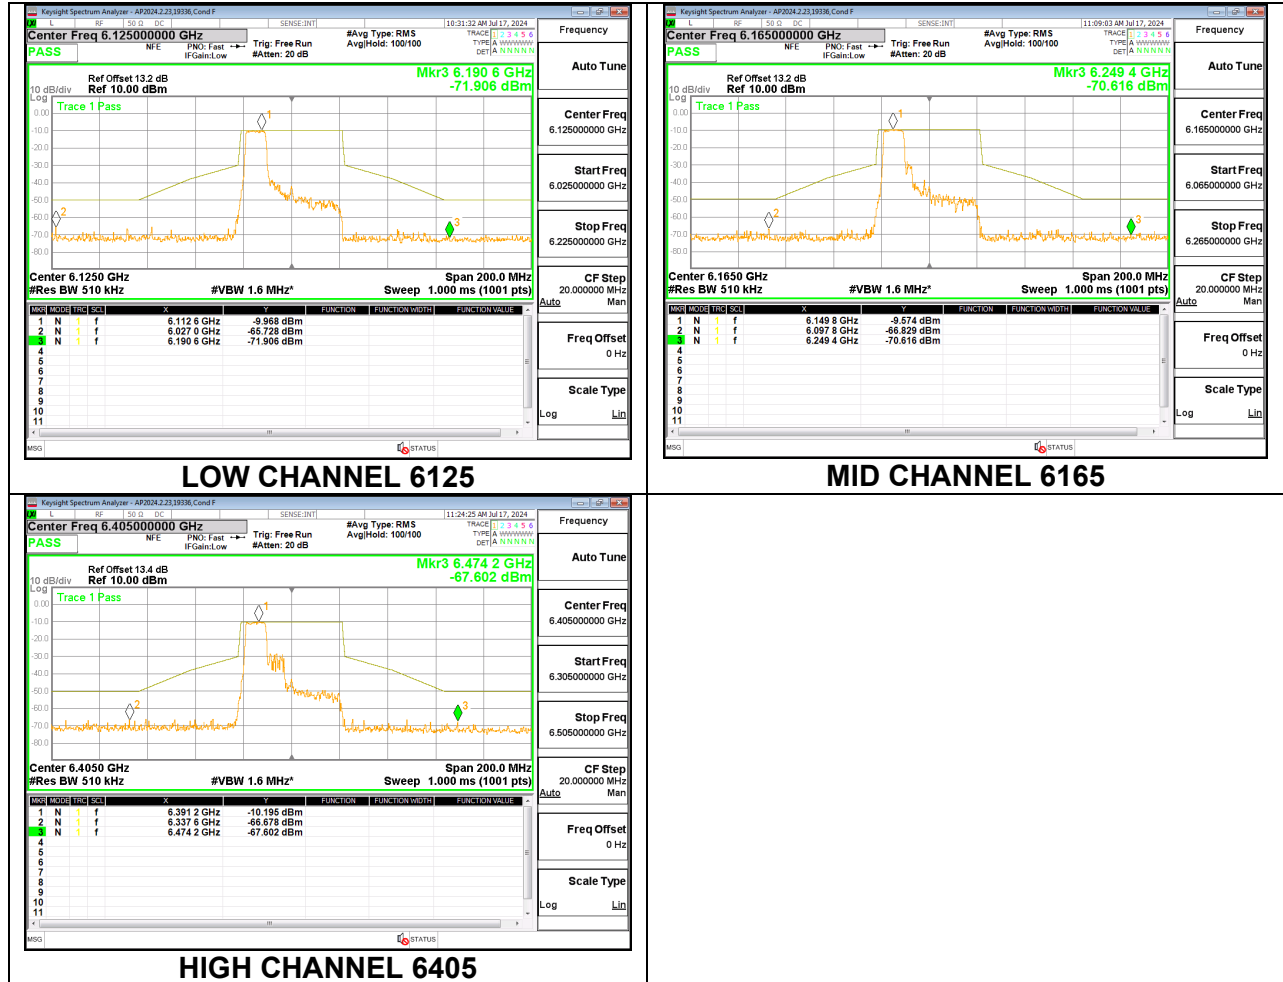

**LOW CHANNEL 6125**

**MID CHANNEL 6165**

**HIGH CHANNEL 6405**

**1TX Antenna 6 MODE (FCC+IC) MOBILE – SU MODE**

**LOW CHANNEL 6125**

**MID CHANNEL 6165**

**HIGH CHANNEL 6405**

**1TX Antenna 5 MODE (FCC-IC) MOBILE – 106-Tones, RU Index 53**