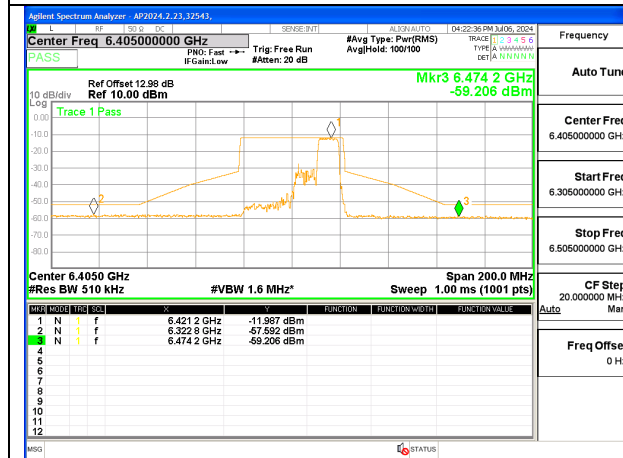

LOW CHANNEL ANT 6 6125

LOW CHANNEL ANT 5 6125

MID CHANNEL ANT 6 6165

MID CHANNEL ANT 5 6165

HIGH CHANNEL ANT 6 6405

HIGH CHANNEL ANT 5 6405

2TX Antenna 6 + Antenna 5 SDM MODE (FCC + IC) – SU MODE

LOW CHANNEL ANT 6 6125