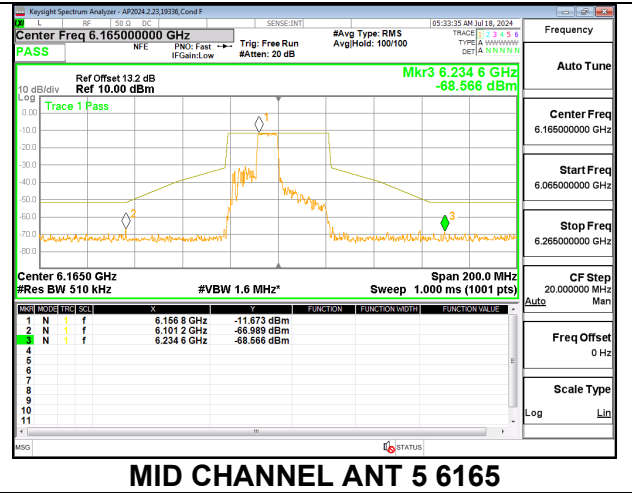

MID CHANNEL ANT 5 6165