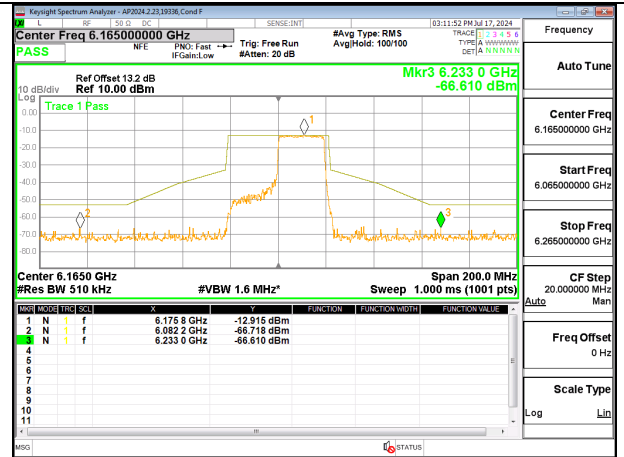

HIGH CHANNEL ANT 6 6405

HIGH CHANNEL ANT 5 6405

2TX Antenna 6 + Antenna 5 CDD MODE (FCC + IC) – 242-Tones, RU Index 62

LOW CHANNEL ANT 6 6125

LOW CHANNEL ANT 5 6125

MID CHANNEL ANT 6 6165

MID CHANNEL ANT 5 6165