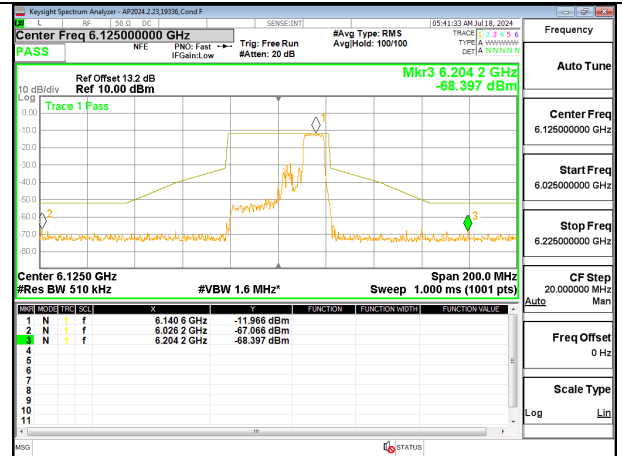

LOW CHANNEL ANT 5 6125