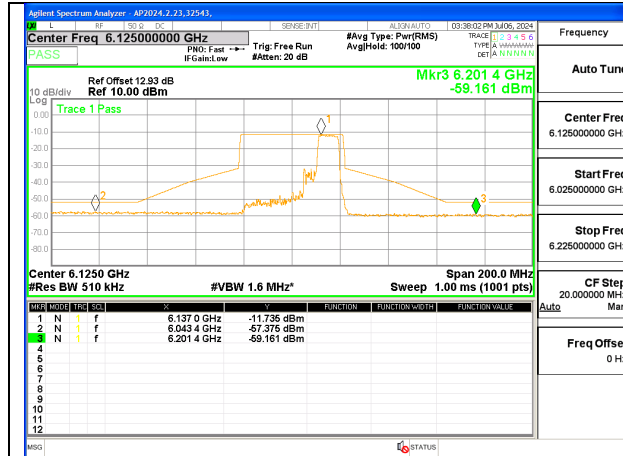

HIGH CHANNEL ANT 5 6405

**2TX Antenna 6 + Antenna 5 SDM MODE (FCC + IC) – 106-Tones, RU Index 54**

**MID CHANNEL ANT 6 6165**

**MID CHANNEL ANT 5 6165**

2TX Antenna 6 + Antenna 5 SDM MODE (FCC + IC) – 106-Tones, RU Index 56