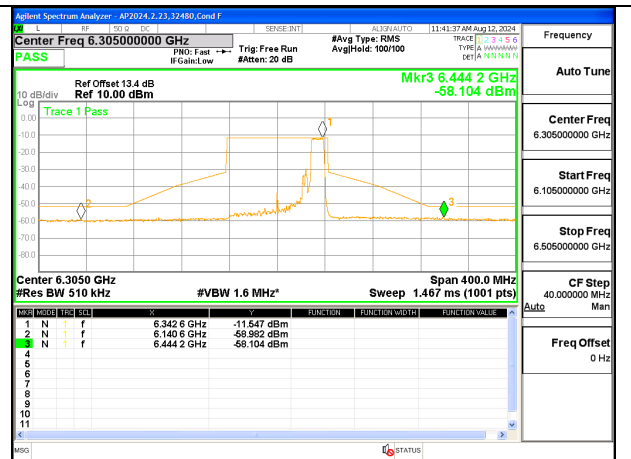

**LOW CHANNEL 6145**

**MID CHANNEL 6305**

**HIGH CHANNEL 6385**

**1TX Antenna 5 MODE (FCC+IC) MOBILE – MRU106+26-Tones, RU Index 85**

**MID CHANNEL 6305**

**1TX Antenna 5 MODE (FCC+IC) MOBILE – MRU106+26-Tones, RU Index 89**

**LOW CHANNEL 6145**

**MID CHANNEL 6305**

**HIGH CHANNEL 6385**

**1TX Antenna 5 MODE (FCC+IC) MOBILE – SU MODE**

2TX Antenna 6 + Antenna 5 CDD MODE (FCC + IC) – MRU484+242-Tones, RU Index 90

LOW CHANNEL ANT 6 6145