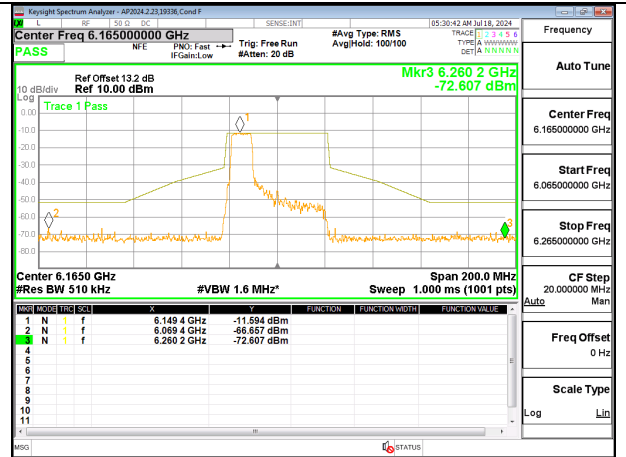

HIGH CHANNEL ANT 5 6405

2TX Antenna 6 + Antenna 5 SDM MODE (FCC + IC) – 106-Tones, RU Index 53

LOW CHANNEL ANT 6 6125

LOW CHANNEL ANT 5 6125

MID CHANNEL ANT 6 6165

MID CHANNEL ANT 5 615

HIGH CHANNEL ANT 6 6405