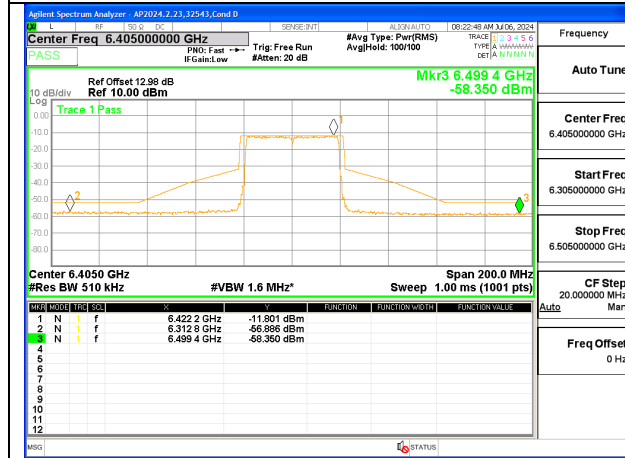

HIGH CHANNEL ANT 6 6405