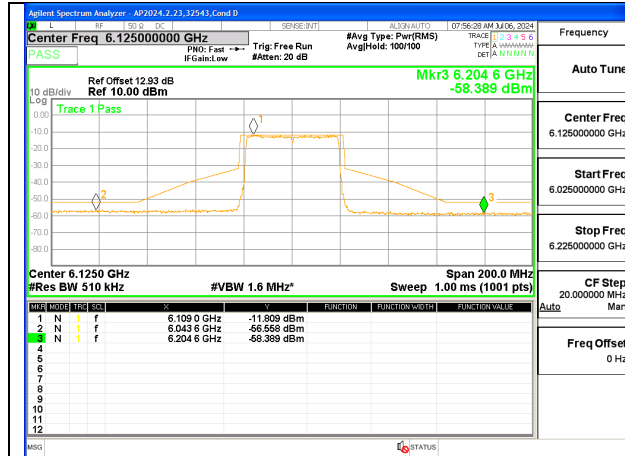

LOW CHANNEL ANT 6 6125

LOW CHANNEL ANT 5 6125

MID CHANNEL ANT 6 6165

MID CHANNEL ANT 5 6165

HIGH CHANNEL ANT 6 6405

HIGH CHANNEL ANT 5 6405

2TX Antenna 6 + Antenna 5 SDM MODE (FCC + IC) – SU MODE

LOW CHANNEL ANT 6 6125