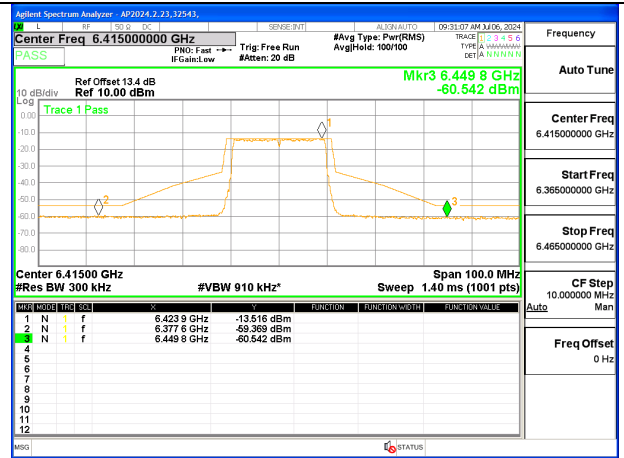

2TX Antenna 6 + Antenna 5 SDM MODE (FCC + IC) – SU MODE

LOW CHANNEL ANT 6 6115

LOW CHANNEL ANT 5 6115

MID CHANNEL ANT 6 6175

MID CHANNEL ANT 5 6175

HIGH CHANNEL ANT 6 6415

HIGH CHANNEL ANT 5 6415