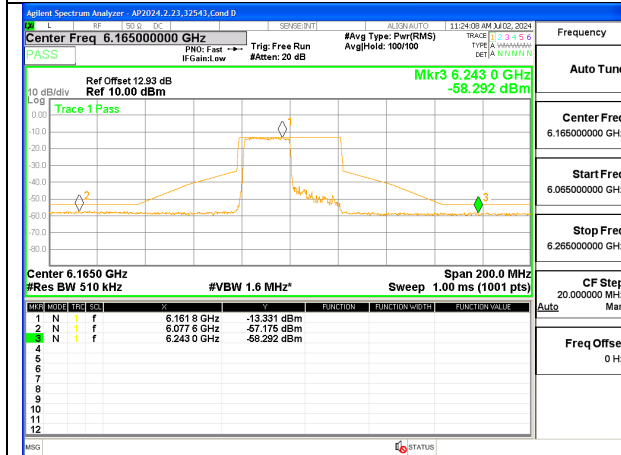

**LOW CHANNEL 6125**

**MID CHANNEL 6165**

**HIGH CHANNEL 6405**

2TX Antenna 6 + Antenna 5 CDD MODE (FCC + IC) – 242-Tones, RU Index 61

LOW CHANNEL ANT 6 6125

LOW CHANNEL ANT 5 6125

MID CHANNEL ANT 6 6165

MID CHANNEL ANT 5 6165