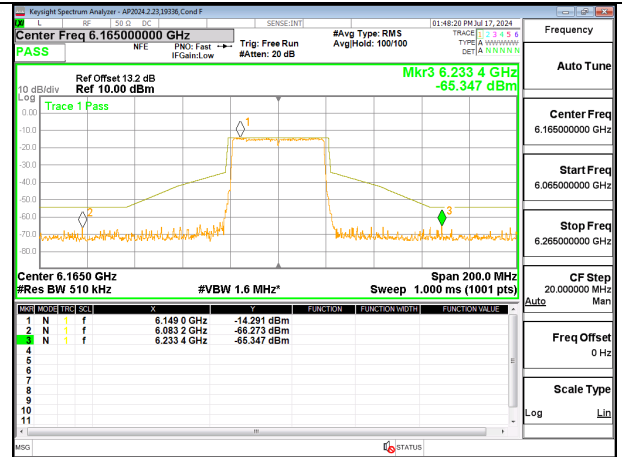

HIGH CHANNEL ANT 6 6405

HIGH CHANNEL ANT 5 6405

2TX Antenna 6 + Antenna 5 CDD MODE (FCC + IC) – SU MODE

LOW CHANNEL ANT 6 6125

LOW CHANNEL ANT 5 6125

MID CHANNEL ANT 6 6165

MID CHANNEL ANT 5 6165

HIGH CHANNEL ANT 6 6405