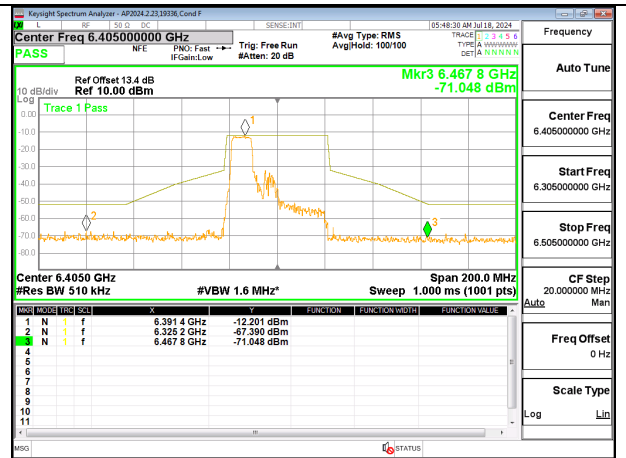

HIGH CHANNEL ANT 5 6405

2TX Antenna 6 + Antenna 5 SDM MODE (FCC + IC) – 106-Tones, RU Index 53

LOW CHANNEL ANT 6 6125

LOW CHANNEL ANT 5 6125

MID CHANNEL ANT 6 6165

MID CHANNEL ANT 5 615

HIGH CHANNEL ANT 6 6405