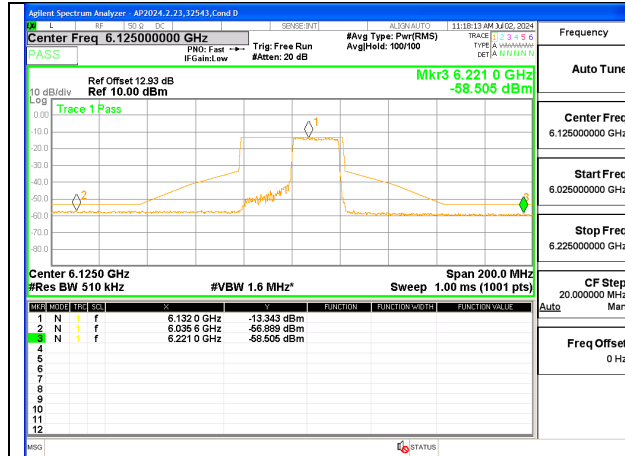

2TX Antenna 6 + Antenna 5 CDD MODE (FCC + IC) – 242-Tones, RU Index 62

LOW CHANNEL ANT 6 6125