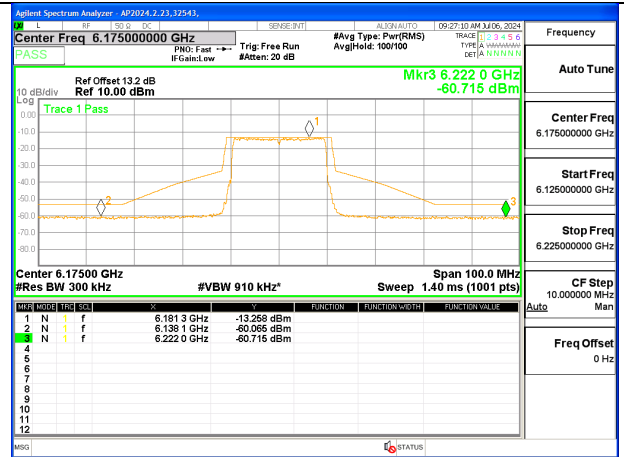

2TX Antenna 6 + Antenna 5 SDM MODE (FCC + IC) – SU MODE

LOW CHANNEL ANT 6 6115

LOW CHANNEL ANT 5 6115

MID CHANNEL ANT 6 6175

MID CHANNEL ANT 5 6175

HIGH CHANNEL ANT 6 6415

HIGH CHANNEL ANT 5 6415