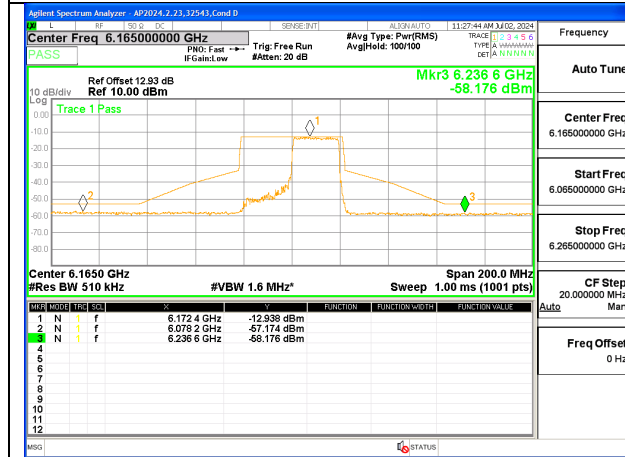

HIGH CHANNEL ANT 6 6405

HIGH CHANNEL ANT 5 6405

2TX Antenna 6 + Antenna 5 CDD MODE (FCC + IC) – 242-Tones, RU Index 62

LOW CHANNEL ANT 6 6125

LOW CHANNEL ANT 5 6125

MID CHANNEL ANT 6 6165

MID CHANNEL ANT 5 6165