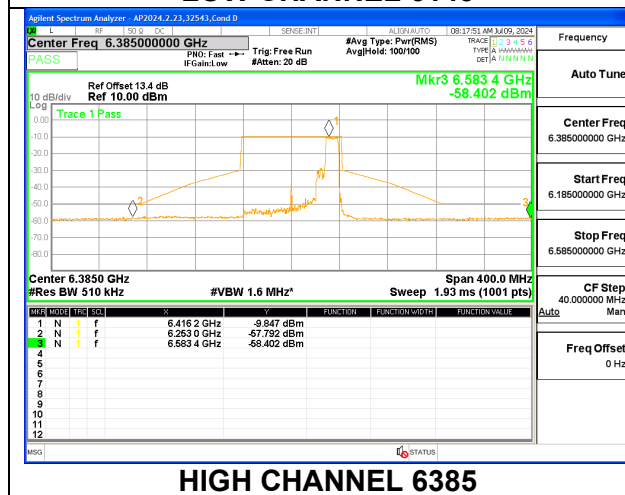

HIGH CHANNEL 6385