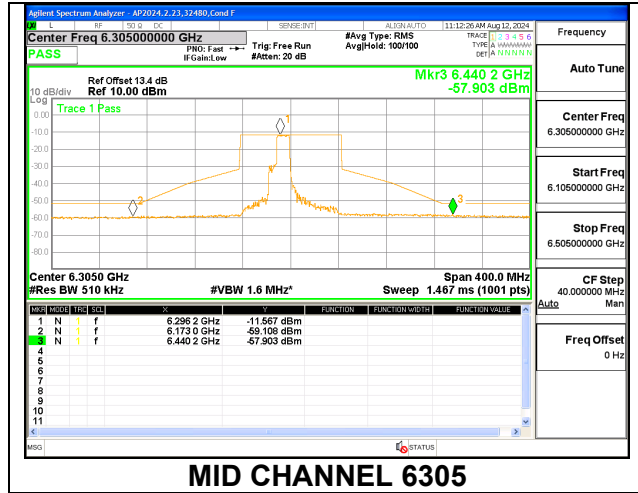

**LOW CHANNEL 6145**

**MID CHANNEL 6305**

**HIGH CHANNEL 6385**

**1TX Antenna 5 MODE (FCC+IC) MOBILE – MRU106+26-Tones, RU Index 85**

**MID CHANNEL 6305**

**1TX Antenna 5 MODE (FCC+IC) MOBILE – MRU106+26-Tones, RU Index 89**