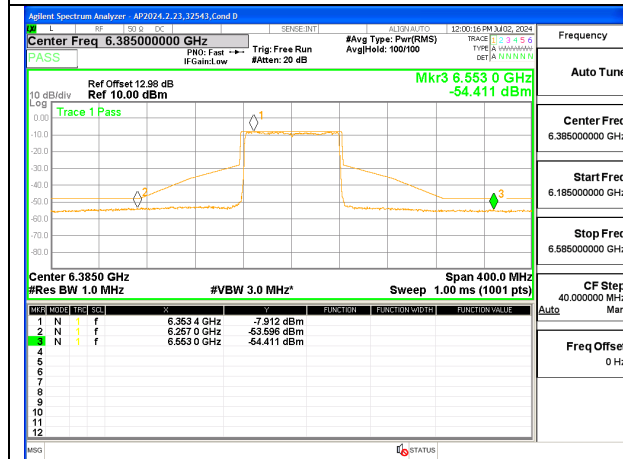

**LOW CHANNEL 6145**

**MID CHANNEL 6305**

**HIGH CHANNEL 6385**

**1TX Antenna 6 MODE (FCC+IC) MOBILE – SU MODE**

**LOW CHANNEL 6145**

**MID CHANNEL 6305**

**HIGH CHANNEL 6385**

**1TX Antenna 5 MODE (FCC+IC) MOBILE – MRU106+26-Tones, RU Index 82**