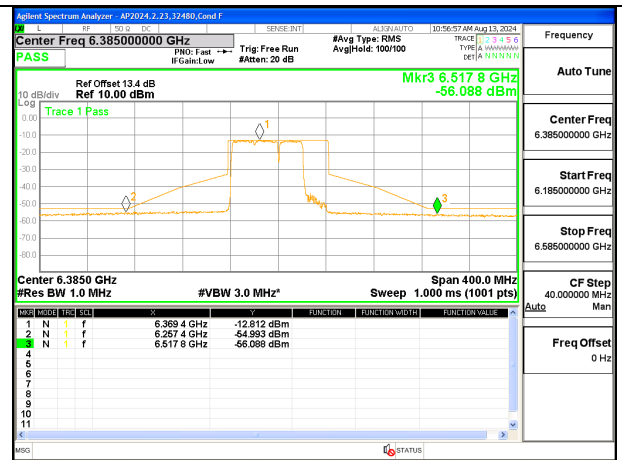

**MID CHANNEL ANT 5 6305**

2TX Antenna 6 + Antenna 5 CDD MODE (FCC + IC) – MRU484+242-Tones, RU Index 93

LOW CHANNEL ANT 6 6145

LOW CHANNEL ANT 5 6145

MID CHANNEL ANT 6 6305

MID CHANNEL ANT 5 6305

HIGH CHANNEL ANT 6 6385