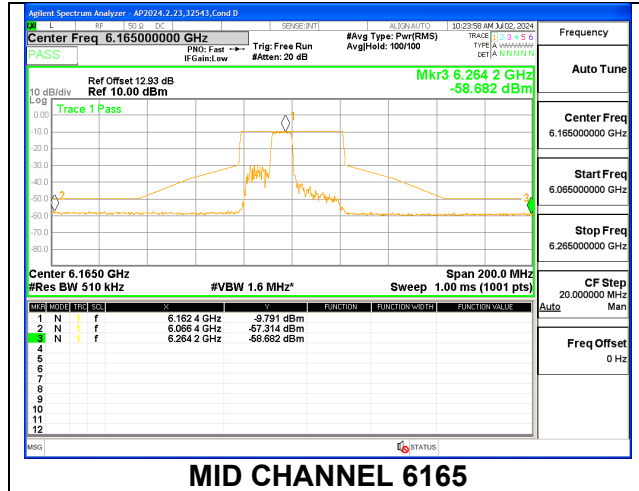

1TX Antenna 6 MODE (FCC-IC) MOBILE – 106-Tones, RU Index 54

MID CHANNEL 6165