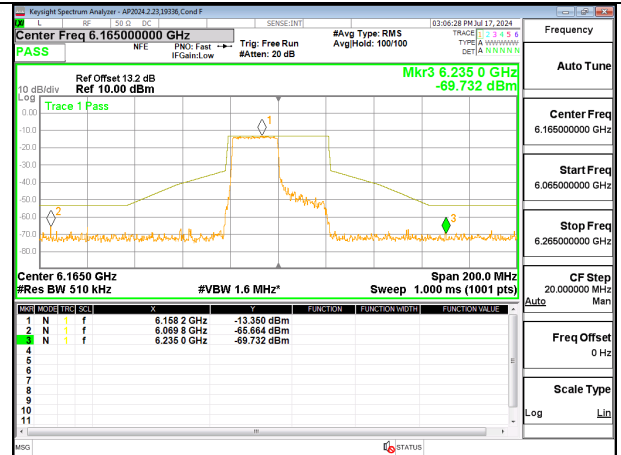

**LOW CHANNEL 6125**

**MID CHANNEL 6165**

**HIGH CHANNEL 6405**

2TX Antenna 6 + Antenna 5 CDD MODE (FCC + IC) – 242-Tones, RU Index 61

LOW CHANNEL ANT 6 6125

LOW CHANNEL ANT 5 6125

MID CHANNEL ANT 6 6165

MID CHANNEL ANT 5 6165