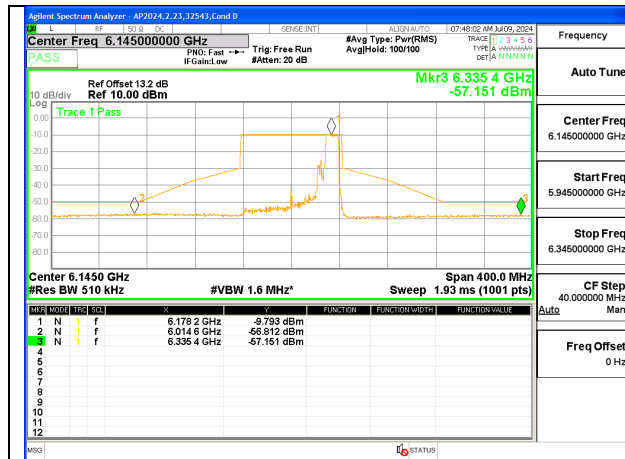

**LOW CHANNEL 6145**

**MID CHANNEL 6305**

**HIGH CHANNEL 6385**

**1TX Antenna 5 MODE (FCC+IC) MOBILE – MRU106+26-Tones, RU Index 85**

**MID CHANNEL 6305**

**1TX Antenna 5 MODE (FCC+IC) MOBILE – MRU106+26-Tones, RU Index 89**

**LOW CHANNEL 6145**

**MID CHANNEL 6305**

**HIGH CHANNEL 6385**

**1TX Antenna 5 MODE (FCC+IC) MOBILE – SU MODE**

2TX Antenna 6 + Antenna 5 CDD MODE (FCC + IC) – MRU484+242-Tones, RU Index 90

LOW CHANNEL ANT 6 6145