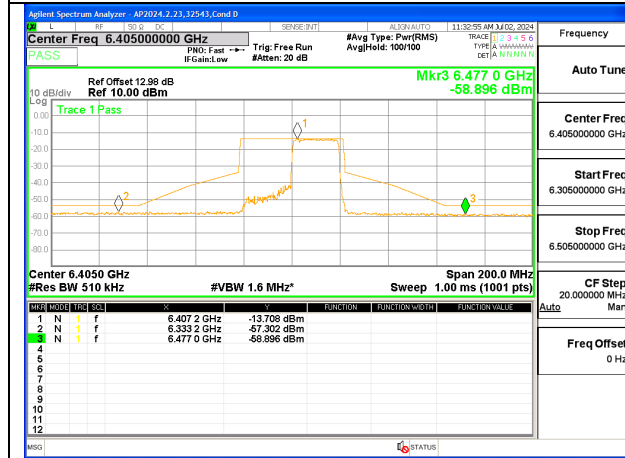

HIGH CHANNEL ANT 6 6405

HIGH CHANNEL ANT 5 6405

2TX Antenna 6 + Antenna 5 CDD MODE (FCC + IC) – 242-Tones, RU Index 62

LOW CHANNEL ANT 6 6125

LOW CHANNEL ANT 5 6125

MID CHANNEL ANT 6 6165

MID CHANNEL ANT 5 6165