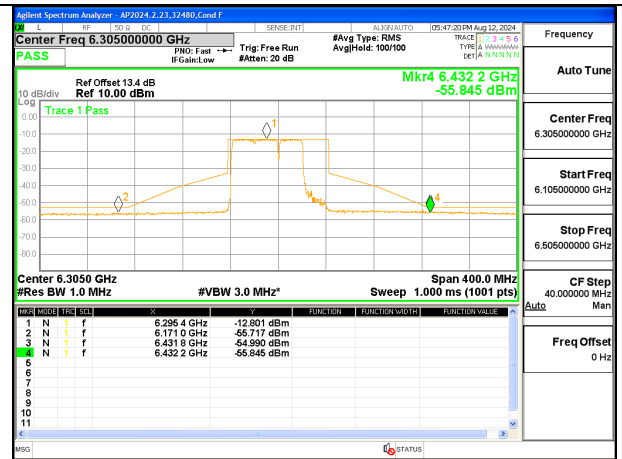

**MID CHANNEL ANT 5 6305**

2TX Antenna 6 + Antenna 5 CDD MODE (FCC + IC) – MRU484+242-Tones, RU Index 93

LOW CHANNEL ANT 6 6145

LOW CHANNEL ANT 5 6145

MID CHANNEL ANT 6 6305

MID CHANNEL ANT 5 6305

HIGH CHANNEL ANT 6 6385