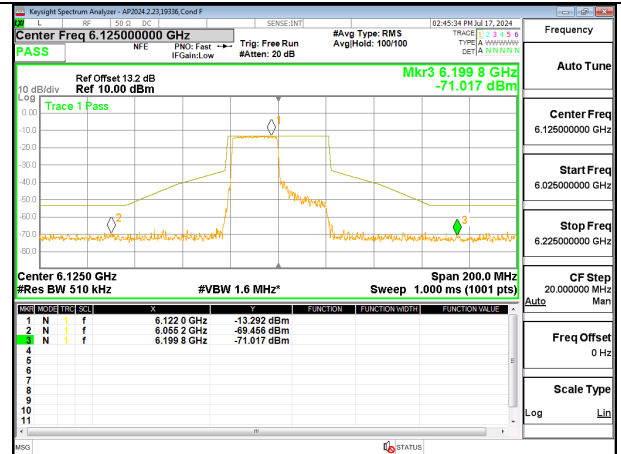

**LOW CHANNEL 6125**

**MID CHANNEL 6165**

**HIGH CHANNEL 6405**

2TX Antenna 6 + Antenna 5 CDD MODE (FCC + IC) – 242-Tones, RU Index 61

LOW CHANNEL ANT 6 6125

LOW CHANNEL ANT 5 6125

MID CHANNEL ANT 6 6165

MID CHANNEL ANT 5 6165