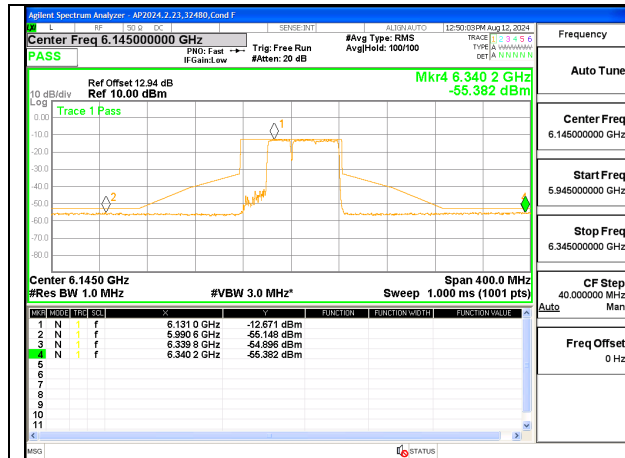

**LOW CHANNEL 6145**

**MID CHANNEL 6305**

**HIGH CHANNEL 6385**

**1TX Antenna 5 MODE (FCC+IC) MOBILE – SU MODE**

2TX Antenna 6 + Antenna 5 CDD MODE (FCC + IC) – MRU484+242-Tones, RU Index 90

LOW CHANNEL ANT 6 6145