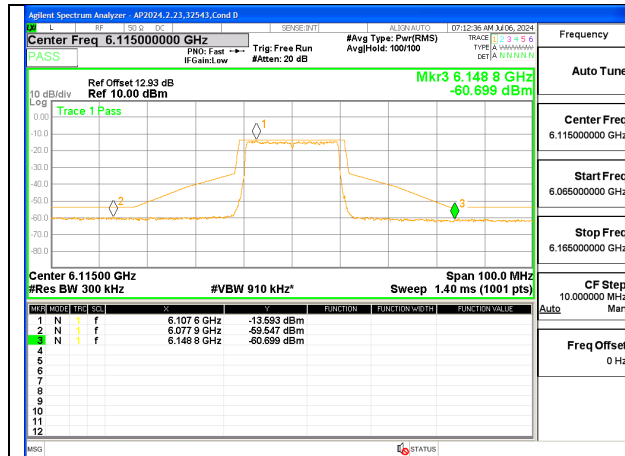

2TX Antenna 6 + Antenna 5 SDM MODE (FCC + IC) – SU MODE

LOW CHANNEL ANT 6 6115

LOW CHANNEL ANT 5 6115

MID CHANNEL ANT 6 6175

MID CHANNEL ANT 5 6175

HIGH CHANNEL ANT 6 6415

HIGH CHANNEL ANT 5 6415