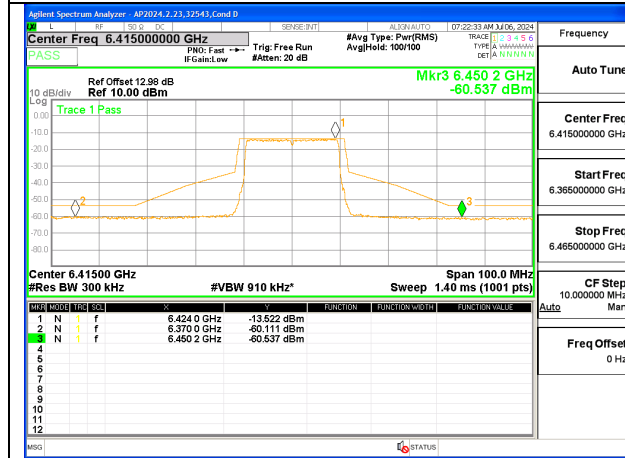

2TX Antenna 6 + Antenna 5 SDM MODE (FCC + IC) – SU MODE

LOW CHANNEL ANT 6 6115

LOW CHANNEL ANT 5 6115

MID CHANNEL ANT 6 6175

MID CHANNEL ANT 5 6175

HIGH CHANNEL ANT 6 6415

HIGH CHANNEL ANT 5 6415