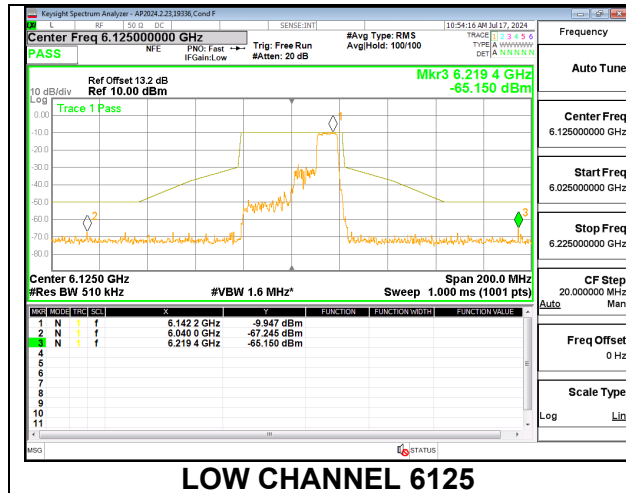

1TX Antenna 5 MODE (FCC+IC) MOBILE – 106-Tones, RU Index 56