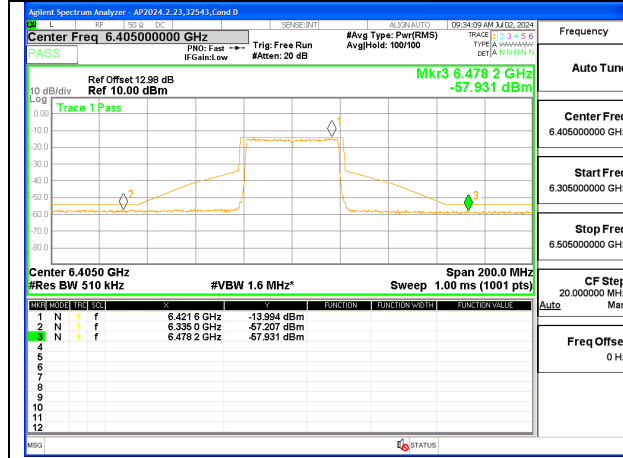

HIGH CHANNEL ANT 6 6405

HIGH CHANNEL ANT 5 6405

2TX Antenna 6 + Antenna 5 CDD MODE (FCC + IC) – SU MODE

LOW CHANNEL ANT 6 6125

LOW CHANNEL ANT 5 6125

MID CHANNEL ANT 6 6165

MID CHANNEL ANT 5 6165

HIGH CHANNEL ANT 6 6405