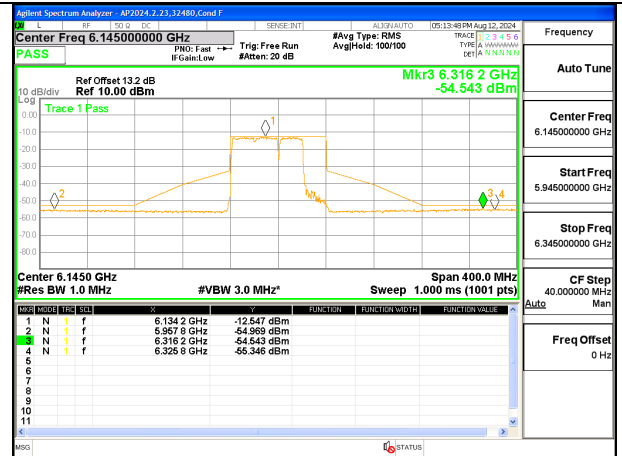

LOW CHANNEL ANT 5 6145