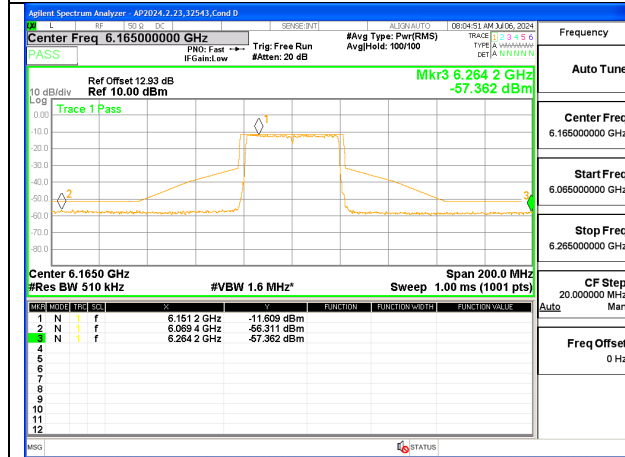

MID CHANNEL ANT 6 6165