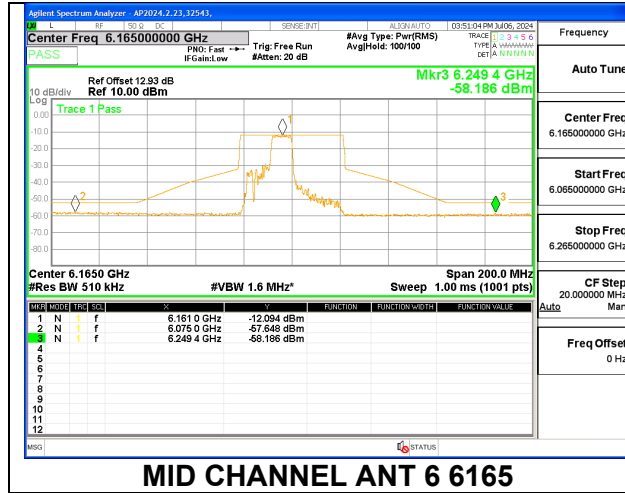

2TX Antenna 6 + Antenna 5 SDM MODE (FCC + IC) – 106-Tones, RU Index 54

MID CHANNEL ANT 6 6165