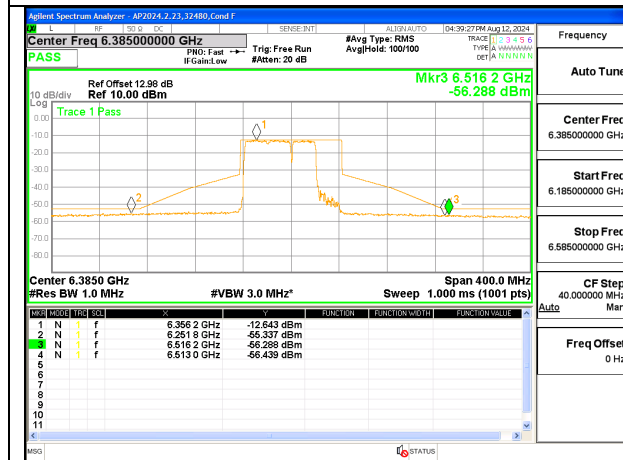

**MID CHANNEL ANT 5 6305**

2TX Antenna 6 + Antenna 5 CDD MODE (FCC + IC) – MRU484+242-Tones, RU Index 93

LOW CHANNEL ANT 6 6145

LOW CHANNEL ANT 5 6145

MID CHANNEL ANT 6 6305

MID CHANNEL ANT 5 6305

HIGH CHANNEL ANT 6 6385