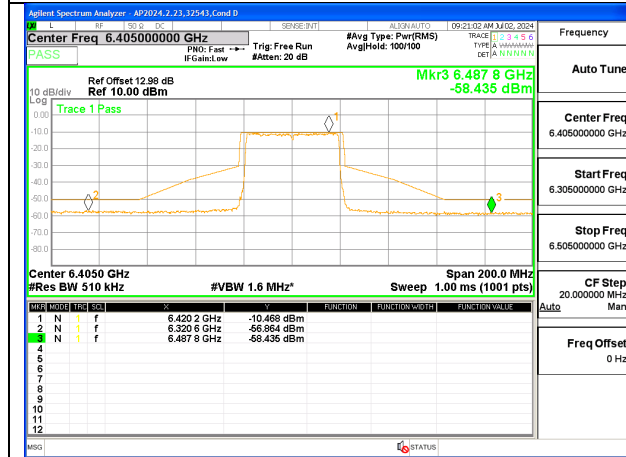

**LOW CHANNEL 6125**

**MID CHANNEL 6165**

**HIGH CHANNEL 6405**

**1TX Antenna 6 MODE (FCC+IC) MOBILE – SU MODE**

**LOW CHANNEL 6125**

**MID CHANNEL 6165**

**HIGH CHANNEL 6405**

**1TX Antenna 5 MODE (FCC-IC) MOBILE – 106-Tones, RU Index 53**