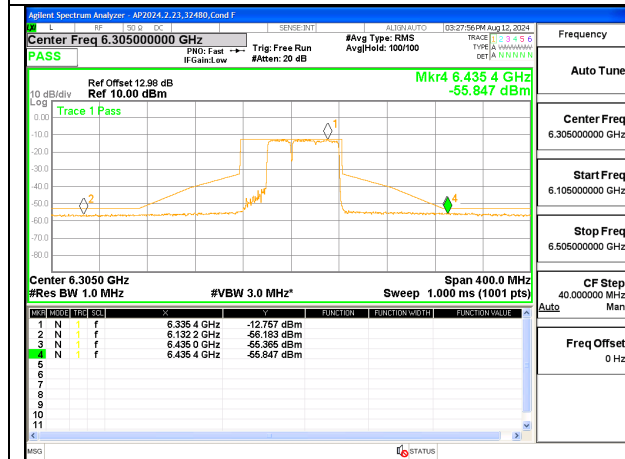

**LOW CHANNEL 6145**

**MID CHANNEL 6305**

**HIGH CHANNEL 6385**

**1TX Antenna 5 MODE (FCC+IC) MOBILE – SU MODE**

2TX Antenna 6 + Antenna 5 CDD MODE (FCC + IC) – MRU484+242-Tones, RU Index 90

LOW CHANNEL ANT 6 6145

LOW CHANNEL ANT 5 6145

MID CHANNEL ANT 6 6305

MID CHANNEL ANT 5 6305

HIGH CHANNEL ANT 6 6385

HIGH CHANNEL ANT 5 6385

**2TX Antenna 6 + Antenna 5 CDD MODE (FCC + IC) – MRU484+242-Tones, RU Index 92**

**MID CHANNEL ANT 6 6305**