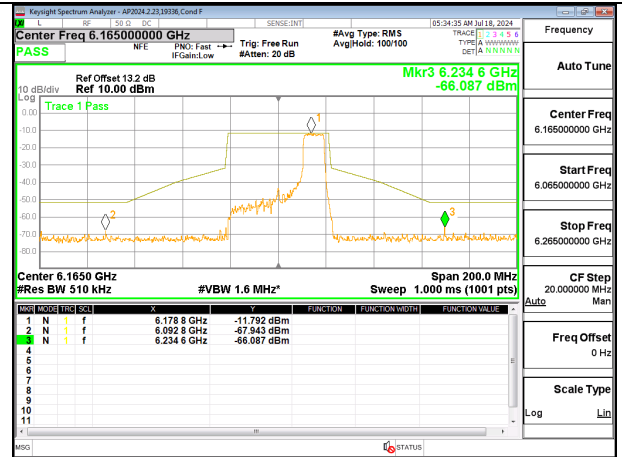

MID CHANNEL ANT 5 6165