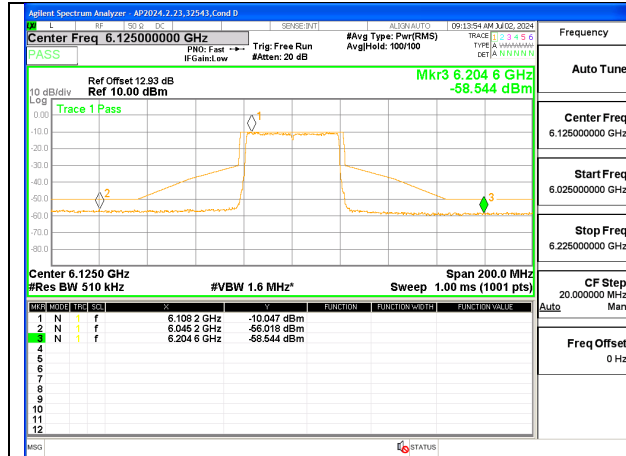

**LOW CHANNEL 6125**

**MID CHANNEL 6165**

**HIGH CHANNEL 6405**

**1TX Antenna 6 MODE (FCC+IC) MOBILE – SU MODE**

**LOW CHANNEL 6125**

**MID CHANNEL 6165**

**HIGH CHANNEL 6405**

**1TX Antenna 5 MODE (FCC-IC) MOBILE – 106-Tones, RU Index 53**