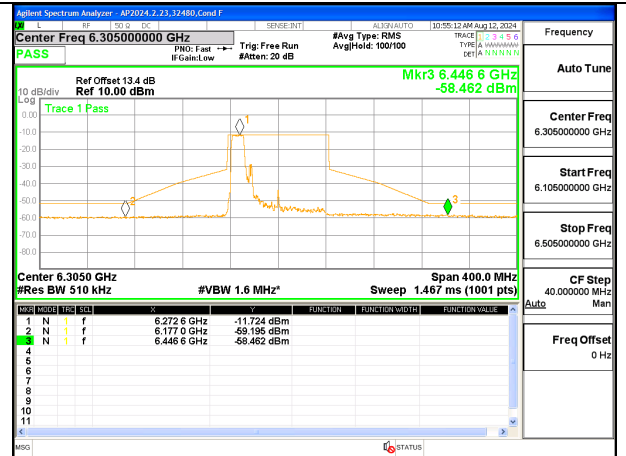

MID CHANNEL 6305