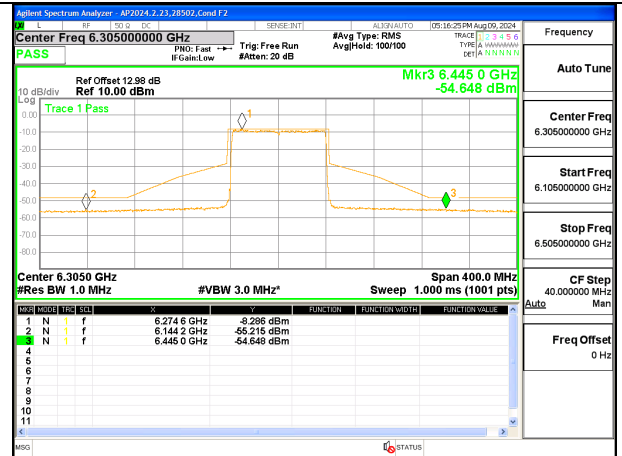

**LOW CHANNEL 6145**

**MID CHANNEL 6305**

**HIGH CHANNEL 6385**

**1TX Antenna 6 MODE (FCC+IC) MOBILE – SU MODE**

**LOW CHANNEL 6145**

**MID CHANNEL 6305**

**HIGH CHANNEL 6385**

**1TX Antenna 5 MODE (FCC+IC) MOBILE – MRU106+26-Tones, RU Index 82**