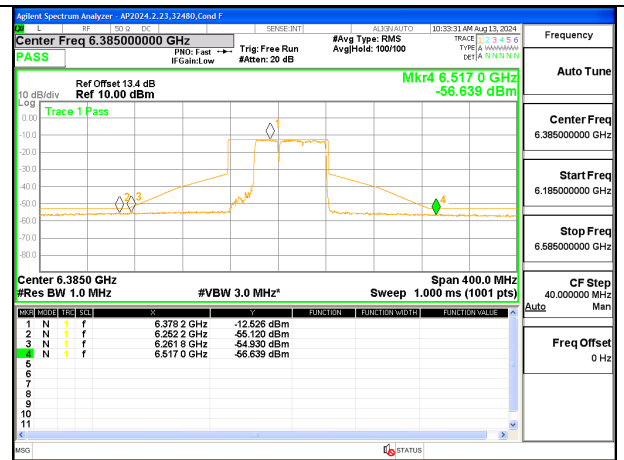

LOW CHANNEL ANT 5 6145

MID CHANNEL ANT 6 6305

MID CHANNEL ANT 5 6305

HIGH CHANNEL ANT 6 6385

HIGH CHANNEL ANT 5 6385

**2TX Antenna 6 + Antenna 5 CDD MODE (FCC + IC) – MRU484+242-Tones, RU Index 92**

**MID CHANNEL ANT 6 6305**