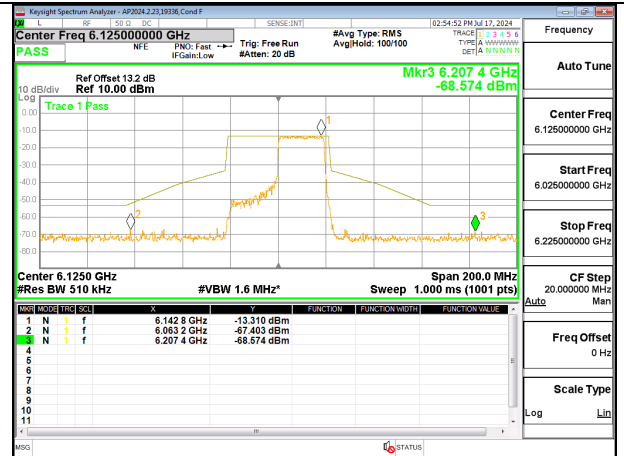

HIGH CHANNEL ANT 6 6405

HIGH CHANNEL ANT 5 6405

2TX Antenna 6 + Antenna 5 CDD MODE (FCC + IC) – 242-Tones, RU Index 62

LOW CHANNEL ANT 6 6125

LOW CHANNEL ANT 5 6125

MID CHANNEL ANT 6 6165

MID CHANNEL ANT 5 6165