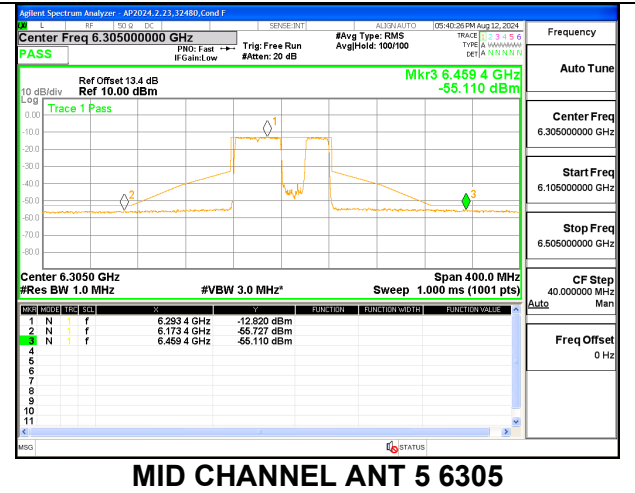

LOW CHANNEL ANT 5 6145

MID CHANNEL ANT 6 6305

MID CHANNEL ANT 5 6305

HIGH CHANNEL ANT 6 6385

HIGH CHANNEL ANT 5 6385

**2TX Antenna 6 + Antenna 5 CDD MODE (FCC + IC) – MRU484+242-Tones, RU Index 92**

**MID CHANNEL ANT 6 6305**