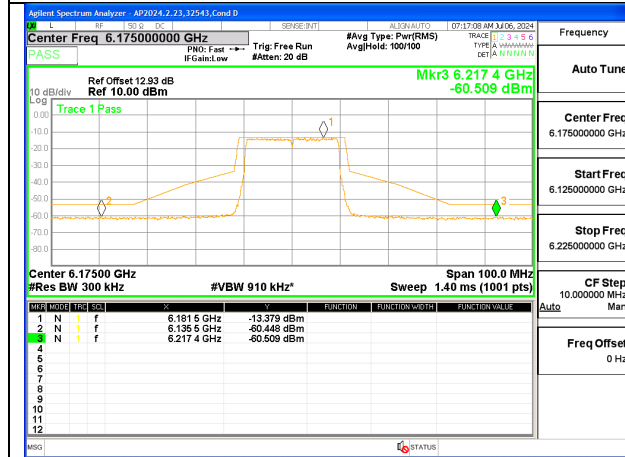

2TX Antenna 6 + Antenna 5 SDM MODE (FCC + IC) – SU MODE

LOW CHANNEL ANT 6 6115

LOW CHANNEL ANT 5 6115

MID CHANNEL ANT 6 6175

MID CHANNEL ANT 5 6175

HIGH CHANNEL ANT 6 6415

HIGH CHANNEL ANT 5 6415