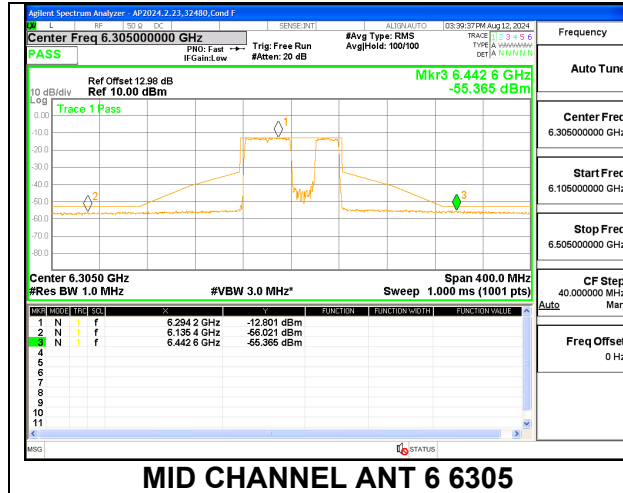

LOW CHANNEL ANT 5 6145

MID CHANNEL ANT 6 6305

MID CHANNEL ANT 5 6305

HIGH CHANNEL ANT 6 6385

HIGH CHANNEL ANT 5 6385

**2TX Antenna 6 + Antenna 5 CDD MODE (FCC + IC) – MRU484+242-Tones, RU Index 92**

**MID CHANNEL ANT 6 6305**