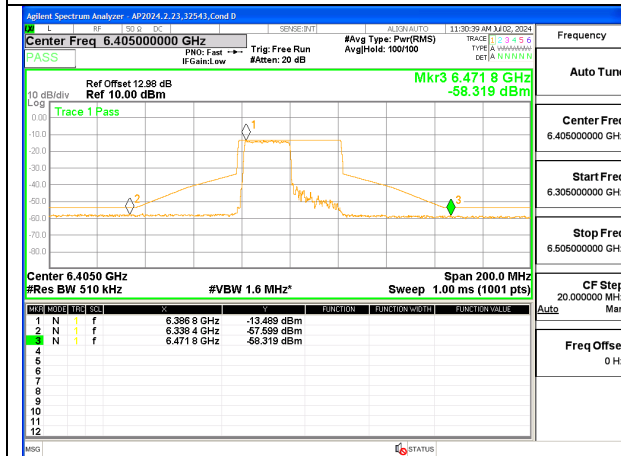

**LOW CHANNEL 6125**

**MID CHANNEL 6165**

**HIGH CHANNEL 6405**

2TX Antenna 6 + Antenna 5 CDD MODE (FCC + IC) – 242-Tones, RU Index 61

LOW CHANNEL ANT 6 6125

LOW CHANNEL ANT 5 6125

MID CHANNEL ANT 6 6165

MID CHANNEL ANT 5 6165