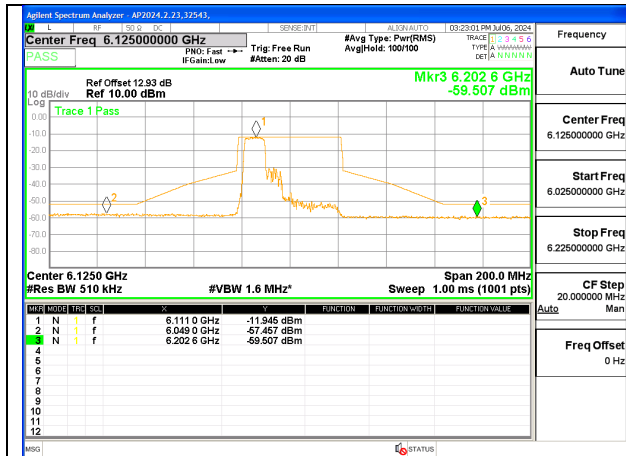

2TX Antenna 6 + Antenna 5 SDM MODE (FCC + IC) – 106-Tones, RU Index 53

LOW CHANNEL ANT 6 6125