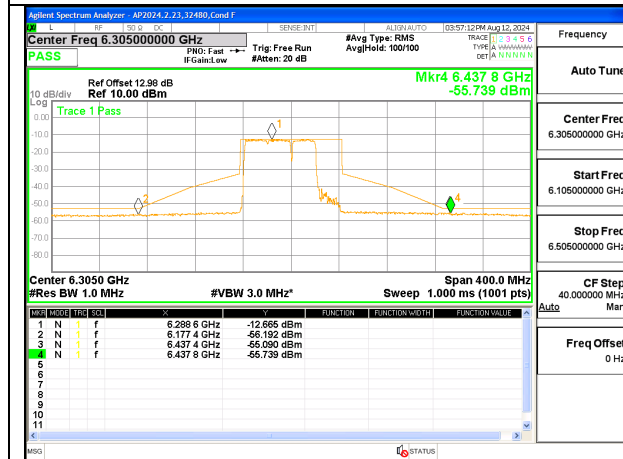

**MID CHANNEL ANT 5 6305**

2TX Antenna 6 + Antenna 5 CDD MODE (FCC + IC) – MRU484+242-Tones, RU Index 93

LOW CHANNEL ANT 6 6145

LOW CHANNEL ANT 5 6145

MID CHANNEL ANT 6 6305

MID CHANNEL ANT 5 6305

HIGH CHANNEL ANT 6 6385