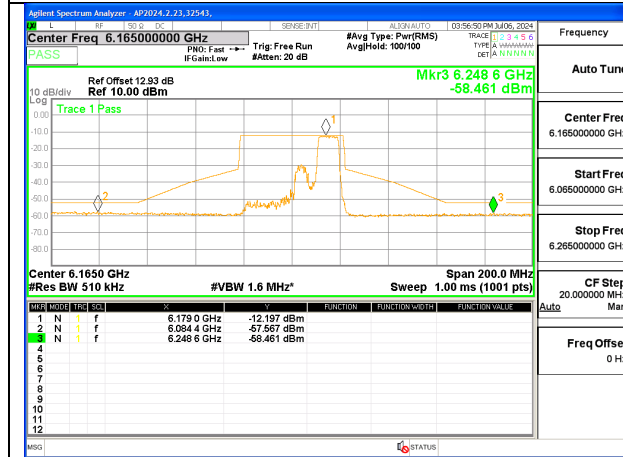

MID CHANNEL ANT 6 6165