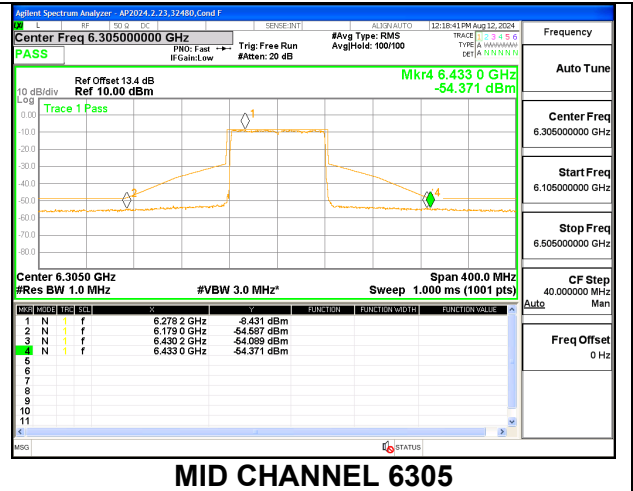

**LOW CHANNEL 6145**

**MID CHANNEL 6305**

**HIGH CHANNEL 6385**

**1TX Antenna 5 MODE (FCC+IC) MOBILE – SU MODE**

2TX Antenna 6 + Antenna 5 CDD MODE (FCC + IC) – MRU484+242-Tones, RU Index 90

LOW CHANNEL ANT 6 6145