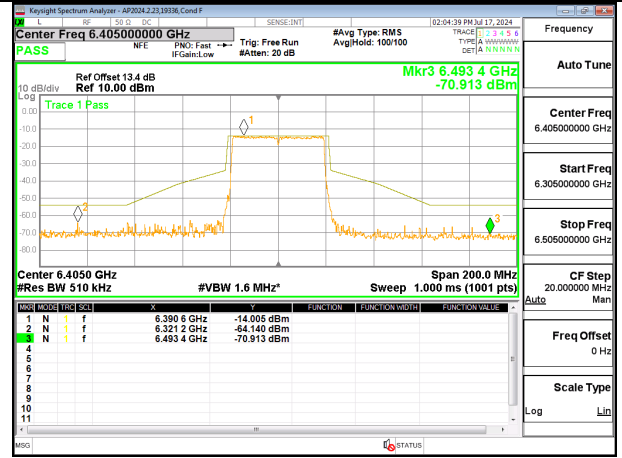

HIGH CHANNEL ANT 6 6405

HIGH CHANNEL ANT 5 6405

2TX Antenna 6 + Antenna 5 CDD MODE (FCC + IC) – SU MODE

LOW CHANNEL ANT 6 6125

LOW CHANNEL ANT 5 6125

MID CHANNEL ANT 6 6165

MID CHANNEL ANT 5 6165

HIGH CHANNEL ANT 6 6405