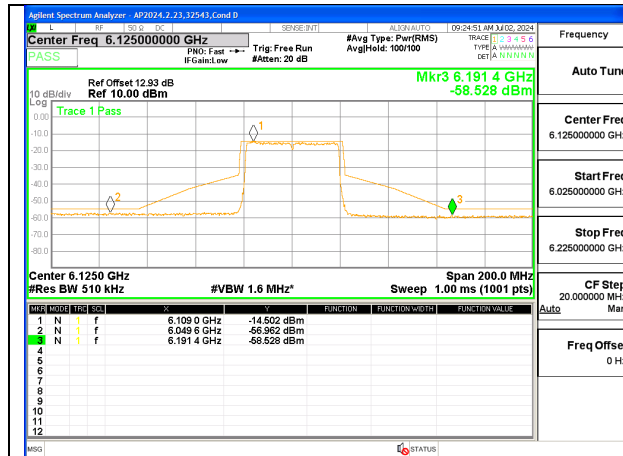

2TX Antenna 6 + Antenna 5 CDD MODE (FCC + IC) – SU MODE

LOW CHANNEL ANT 6 6125