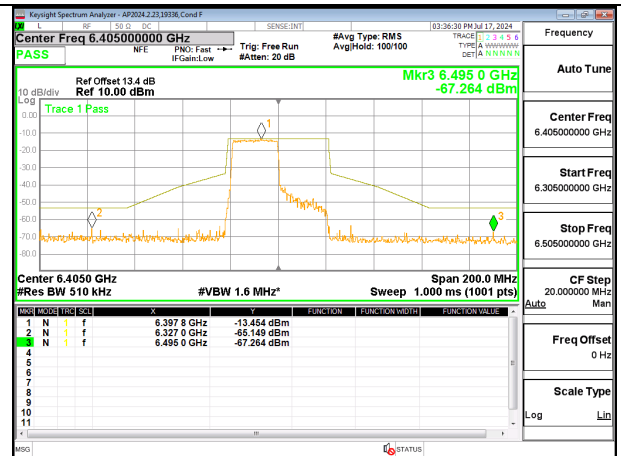

HIGH CHANNEL ANT 5 6405