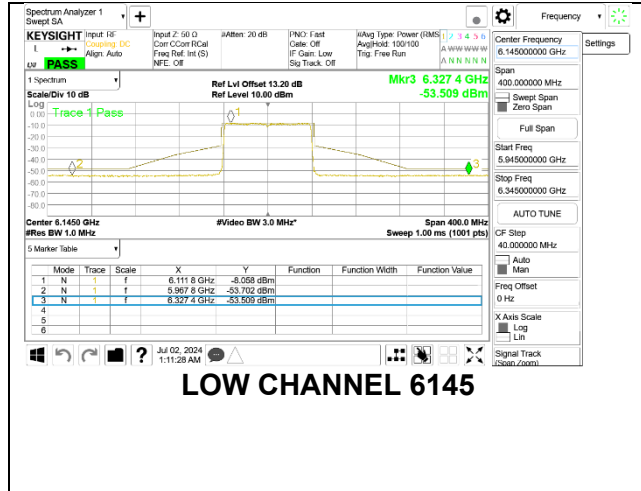

**LOW CHANNEL 6145**

**MID CHANNEL 6305**

**HIGH CHANNEL 6385**

**1TX Antenna 5 MODE (FCC+IC) MOBILE – SU MODE**

2TX Antenna 6 + Antenna 5 CDD MODE (FCC + IC) – MRU484+242-Tones, RU Index 90

LOW CHANNEL ANT 6 6145