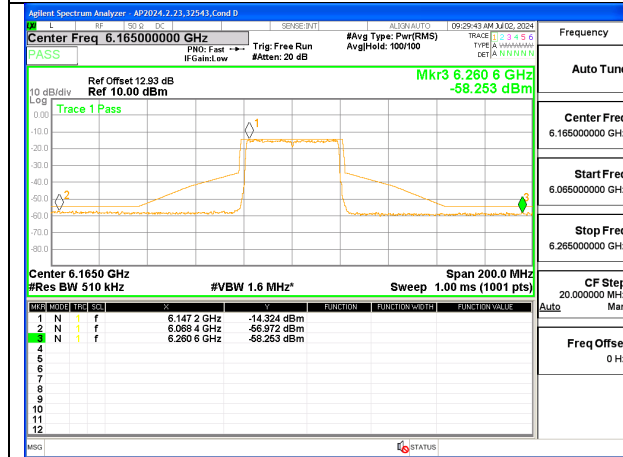

HIGH CHANNEL ANT 6 6405

HIGH CHANNEL ANT 5 6405

2TX Antenna 6 + Antenna 5 CDD MODE (FCC + IC) – SU MODE

LOW CHANNEL ANT 6 6125

LOW CHANNEL ANT 5 6125

MID CHANNEL ANT 6 6165

MID CHANNEL ANT 5 6165

HIGH CHANNEL ANT 6 6405