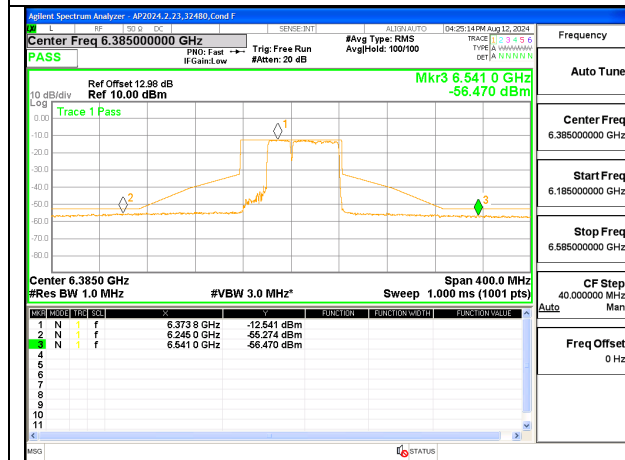

**LOW CHANNEL 6145**

**MID CHANNEL 6305**

**HIGH CHANNEL 6385**

**1TX Antenna 5 MODE (FCC+IC) MOBILE – SU MODE**

2TX Antenna 6 + Antenna 5 CDD MODE (FCC + IC) – MRU484+242-Tones, RU Index 90

LOW CHANNEL ANT 6 6145

LOW CHANNEL ANT 5 6145

MID CHANNEL ANT 6 6305

MID CHANNEL ANT 5 6305

HIGH CHANNEL ANT 6 6385

HIGH CHANNEL ANT 5 6385

**2TX Antenna 6 + Antenna 5 CDD MODE (FCC + IC) – MRU484+242-Tones, RU Index 92**

**MID CHANNEL ANT 6 6305**