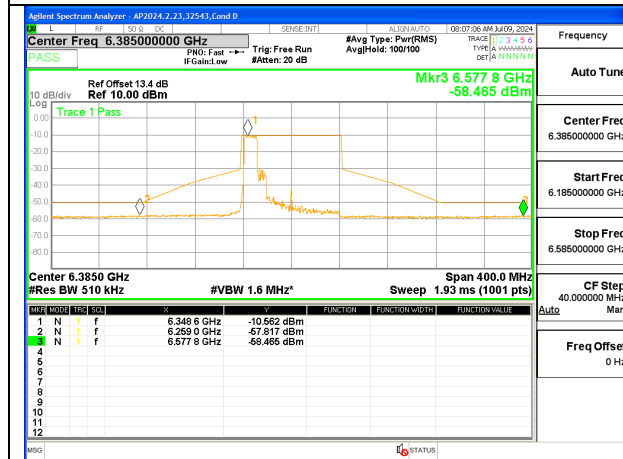

HIGH CHANNEL 6385