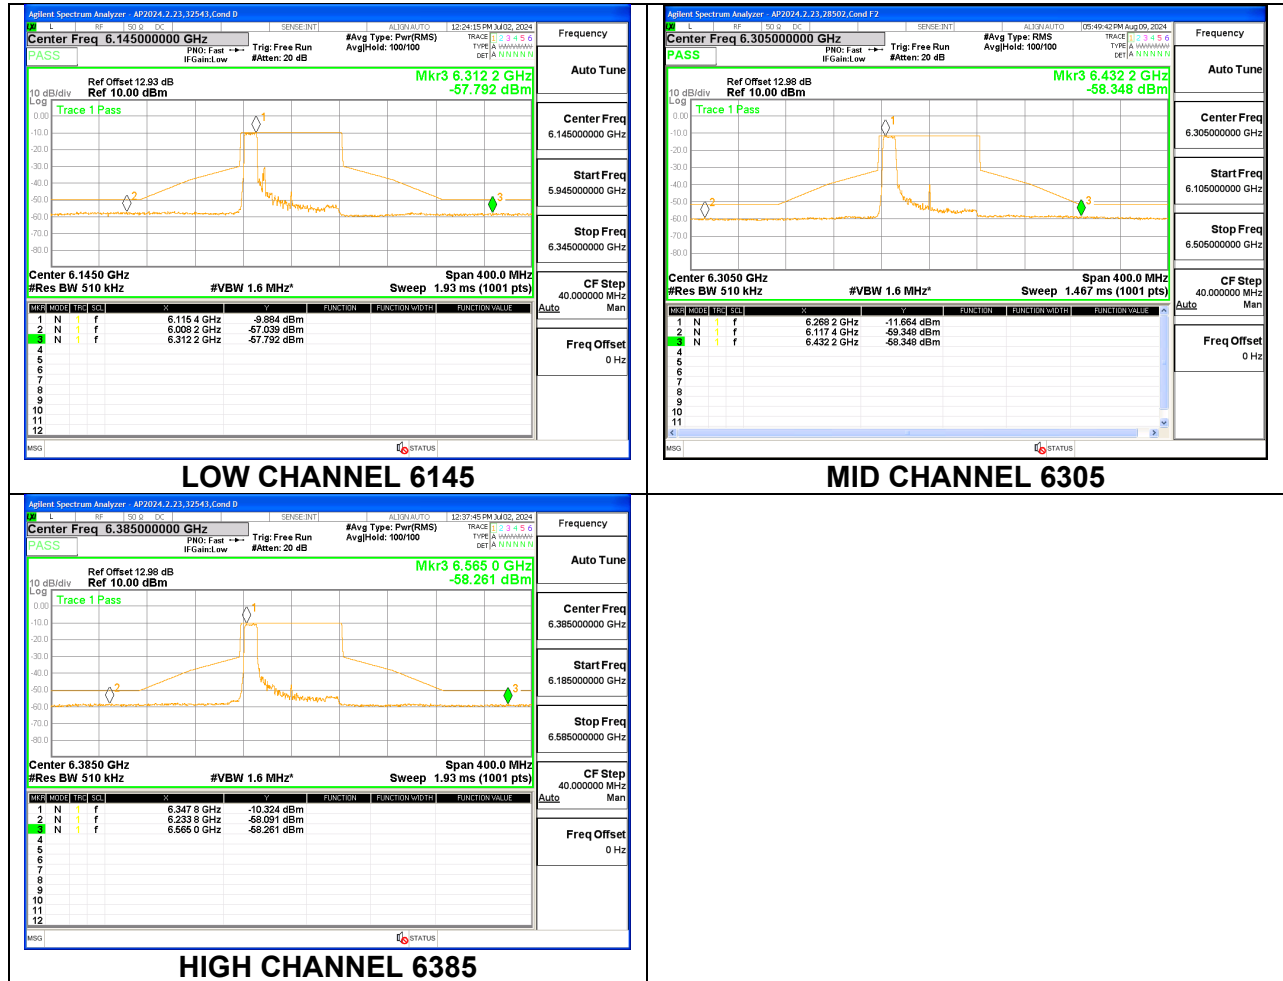

9.4.3. 802.11be EHT80 MODE IN THE UNII-5 BAND

1TX Antenna 6 MODE (FCC+IC) MOBILE – MRU106+26-Tones, RU Index 82