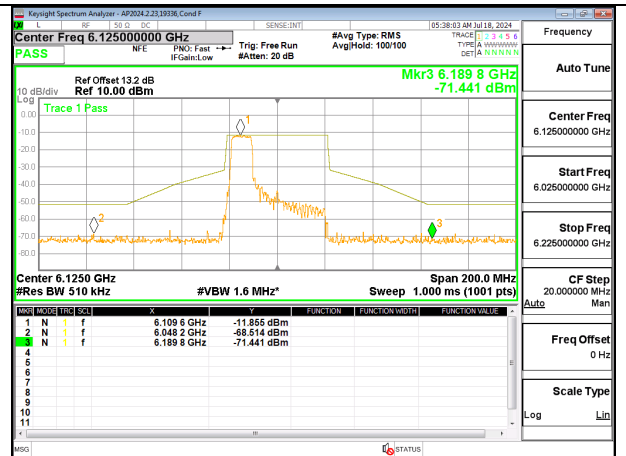

LOW CHANNEL ANT 5 6125