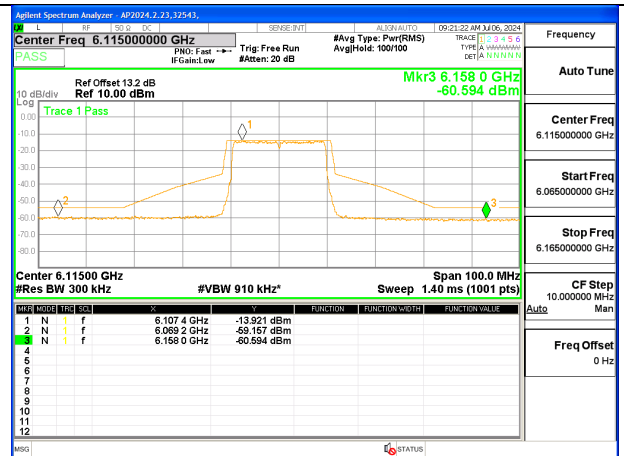

2TX Antenna 6 + Antenna 5 SDM MODE (FCC + IC) – SU MODE

LOW CHANNEL ANT 6 6115

LOW CHANNEL ANT 5 6115

MID CHANNEL ANT 6 6175

MID CHANNEL ANT 5 6175

HIGH CHANNEL ANT 6 6415

HIGH CHANNEL ANT 5 6415