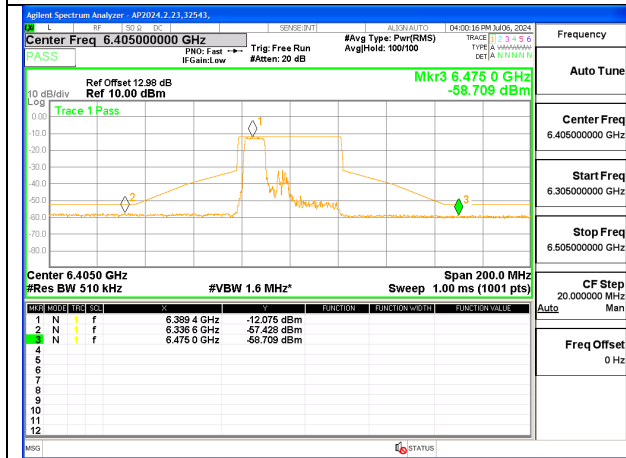

HIGH CHANNEL ANT 5 6405

2TX Antenna 6 + Antenna 5 SDM MODE (FCC + IC) – 106-Tones, RU Index 53

LOW CHANNEL ANT 6 6125

LOW CHANNEL ANT 5 6125

MID CHANNEL ANT 6 6165

MID CHANNEL ANT 5 615

HIGH CHANNEL ANT 6 6405