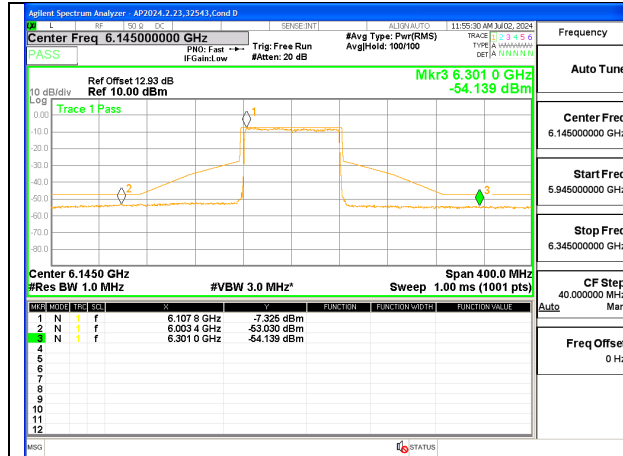

**LOW CHANNEL 6145**

**MID CHANNEL 6305**

**HIGH CHANNEL 6385**

**1TX Antenna 6 MODE (FCC+IC) MOBILE – SU MODE**

**LOW CHANNEL 6145**

**MID CHANNEL 6305**

**HIGH CHANNEL 6385**

**1TX Antenna 5 MODE (FCC+IC) MOBILE – MRU106+26-Tones, RU Index 82**