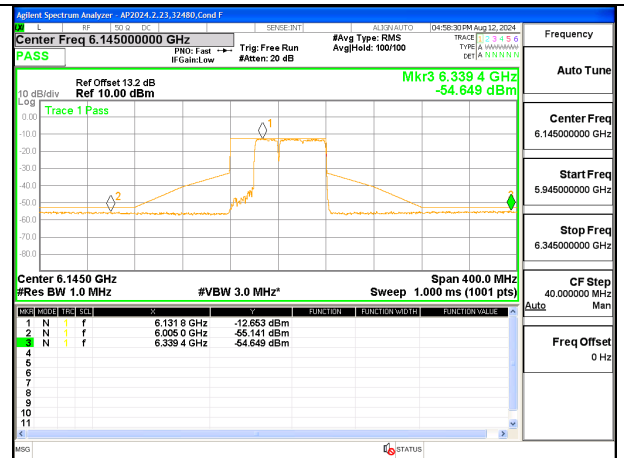

**LOW CHANNEL 6145**

**MID CHANNEL 6305**

**HIGH CHANNEL 6385**

**1TX Antenna 5 MODE (FCC+IC) MOBILE – SU MODE**

2TX Antenna 6 + Antenna 5 CDD MODE (FCC + IC) – MRU484+242-Tones, RU Index 90

LOW CHANNEL ANT 6 6145

LOW CHANNEL ANT 5 6145

MID CHANNEL ANT 6 6305

MID CHANNEL ANT 5 6305

HIGH CHANNEL ANT 6 6385

HIGH CHANNEL ANT 5 6385

**2TX Antenna 6 + Antenna 5 CDD MODE (FCC + IC) – MRU484+242-Tones, RU Index 92**

**MID CHANNEL ANT 6 6305**