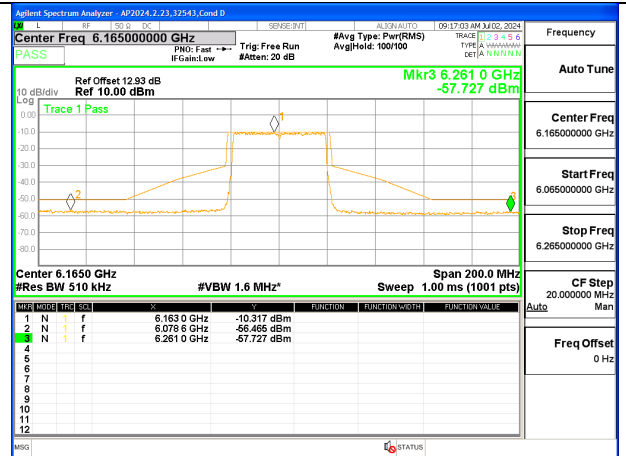

**LOW CHANNEL 6125**

**MID CHANNEL 6165**

**HIGH CHANNEL 6405**

**1TX Antenna 6 MODE (FCC+IC) MOBILE – SU MODE**

**LOW CHANNEL 6125**

**MID CHANNEL 6165**

**HIGH CHANNEL 6405**

**1TX Antenna 5 MODE (FCC-IC) MOBILE – 106-Tones, RU Index 53**