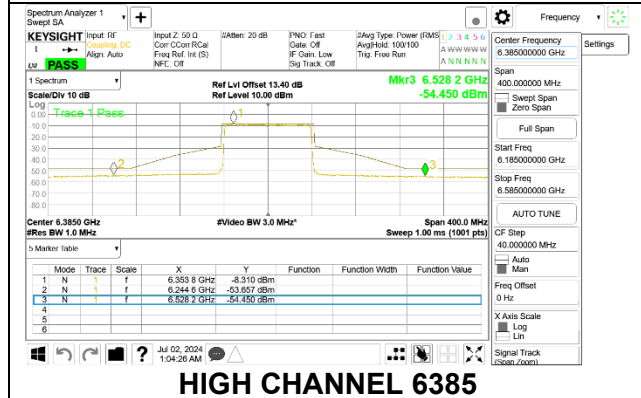

**LOW CHANNEL 6145**

**MID CHANNEL 6305**

**HIGH CHANNEL 6385**

**1TX Antenna 5 MODE (FCC+IC) MOBILE – SU MODE**

2TX Antenna 6 + Antenna 5 CDD MODE (FCC + IC) – MRU484+242-Tones, RU Index 90

LOW CHANNEL ANT 6 6145