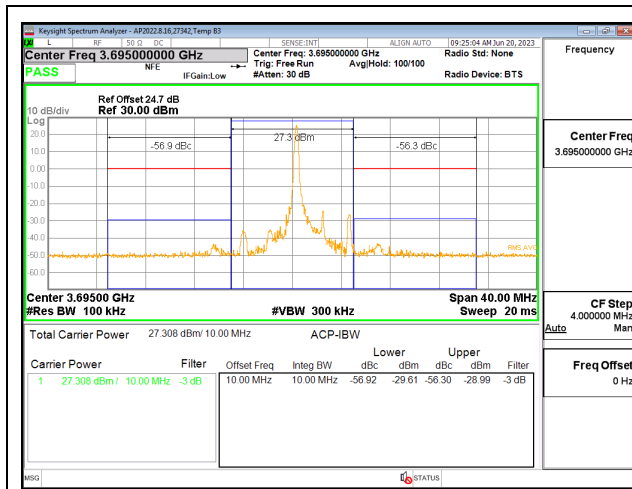

LTE B48 5MHz QPSK Low Channel RB1-24

LTE B48 5MHz QPSK Middle Channel RB1-24

LTE B48 5MHz QPSK Low Channel RB25-0

LTE B48 5MHz QPSK Middle Channel RB25-0

LTE B48 5MHz QPSK High Channel RB1-0

LTE B48 10MHz QPSK Low Channel RB1-0

LTE B48 5MHz QPSK High Channel RB1-24

LTE B48 10MHz QPSK Low Channel RB1-49

LTE B48 5MHz QPSK High Channel RB25-0

LTE B48 10MHz QPSK Low Channel RB50-0

LTE B48 10MHz QPSK Middle Channel RB1-0

LTE B48 10MHz QPSK High Channel RB1-0