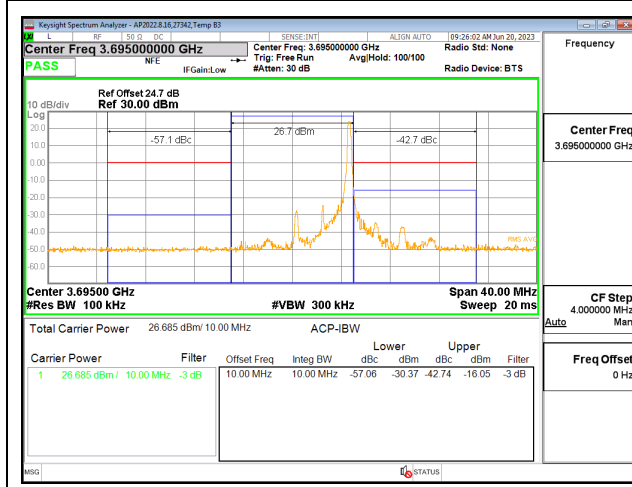

LTE B48 5MHz QPSK Low Channel RB1-24

LTE B48 5MHz QPSK Middle Channel RB1-24

LTE B48 5MHz QPSK Low Channel RB25-0

LTE B48 5MHz QPSK Middle Channel RB25-0

LTE B48 5MHz QPSK High Channel RB1-0

LTE B48 10MHz QPSK Low Channel RB1-0

LTE B48 5MHz QPSK High Channel RB1-24

LTE B48 10MHz QPSK Low Channel RB1-49

LTE B48 5MHz QPSK High Channel RB25-0

LTE B48 10MHz QPSK Low Channel RB50-0

LTE B48 10MHz QPSK Middle Channel RB1-0

LTE B48 10MHz QPSK High Channel RB1-0