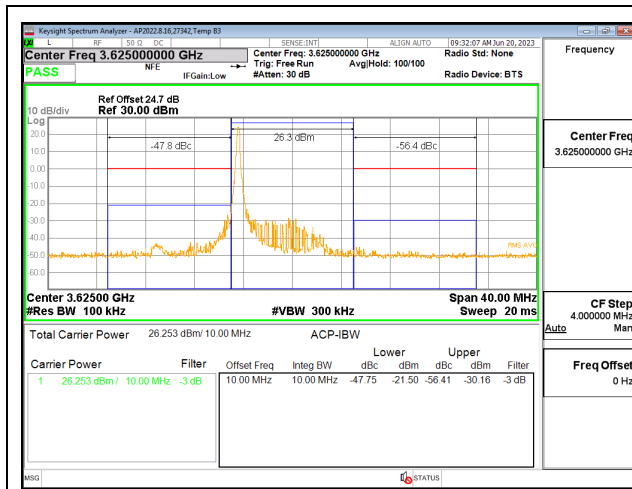

LTE B48 5MHz QPSK High Channel RB1-24

LTE B48 10MHz QPSK Low Channel RB1-49

LTE B48 5MHz QPSK High Channel RB25-0

LTE B48 10MHz QPSK Low Channel RB50-0

LTE B48 10MHz QPSK Middle Channel RB1-0

LTE B48 10MHz QPSK High Channel RB1-0