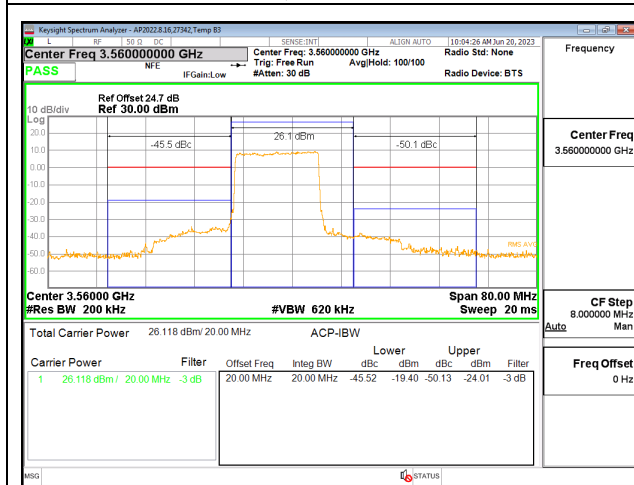

LTE B48 15MHz QPSK Low Channel RB75-0