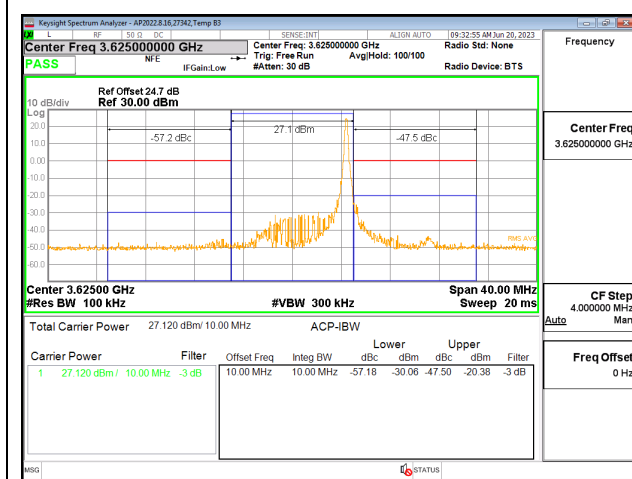

LTE B48 5MHz QPSK High Channel RB1-24

LTE B48 10MHz QPSK Low Channel RB1-49

LTE B48 5MHz QPSK High Channel RB25-0

LTE B48 10MHz QPSK Low Channel RB50-0

LTE B48 10MHz QPSK Middle Channel RB1-0

LTE B48 10MHz QPSK High Channel RB1-0

LTE B48 10MHz QPSK Middle Channel RB1-49

LTE B48 10MHz QPSK High Channel RB1-49

LTE B48 10MHz QPSK Middle Channel RB50-0

LTE B48 10MHz QPSK High Channel RB50-0

LTE B48 15MHz QPSK Low Channel RB1-0

LTE B48 15MHz QPSK Middle Channel RB1-0