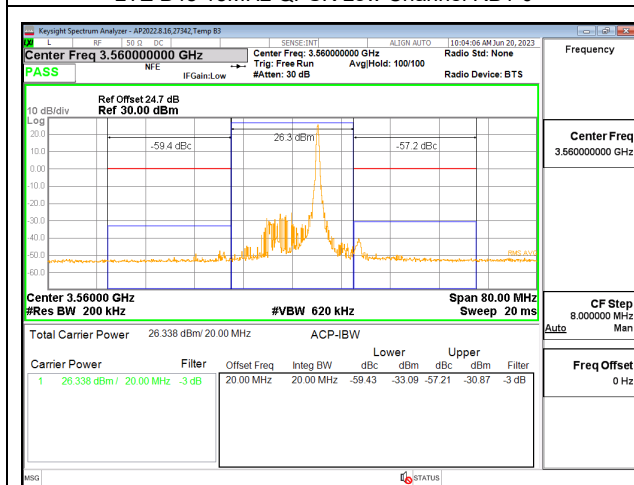

LTE B48 10MHz QPSK Middle Channel RB1-49

LTE B48 10MHz QPSK High Channel RB1-49

LTE B48 10MHz QPSK Middle Channel RB50-0

LTE B48 10MHz QPSK High Channel RB50-0

LTE B48 15MHz QPSK Low Channel RB1-0

LTE B48 15MHz QPSK Middle Channel RB1-0