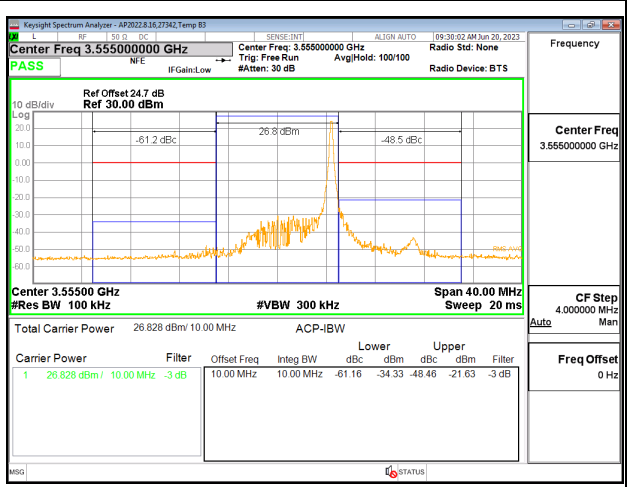

LTE B48 10MHz QPSK Low Channel RB1-49