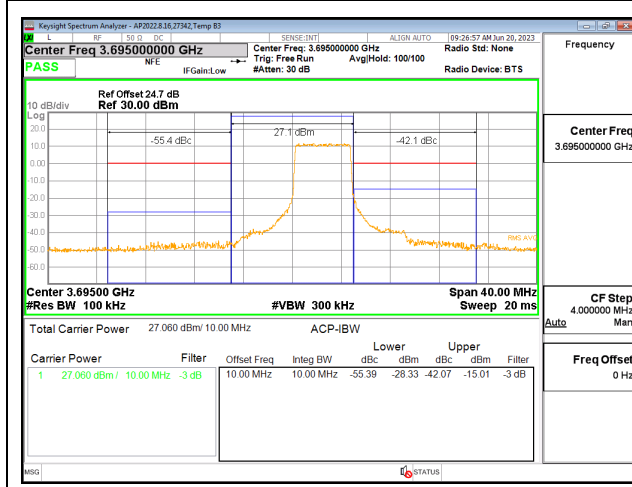

LTE B48 20MHz QPSK Middle Channel RB100-0, ID:28567

LTE B48 20MHz QPSK High Channel RB100-0, ID:19210

LTE BAND 48 ADJACENT CHANNEL POWER

LTE B48 5MHz QPSK Low Channel RB1-0

LTE B48 5MHz QPSK Middle Channel RB1-0

LTE B48 5MHz QPSK Low Channel RB1-24

LTE B48 5MHz QPSK Middle Channel RB1-24

LTE B48 5MHz QPSK Low Channel RB25-0

LTE B48 5MHz QPSK Middle Channel RB25-0

LTE B48 5MHz QPSK High Channel RB1-0

LTE B48 10MHz QPSK Low Channel RB1-0

LTE B48 5MHz QPSK High Channel RB1-24

LTE B48 10MHz QPSK Low Channel RB1-49

LTE B48 5MHz QPSK High Channel RB25-0

LTE B48 10MHz QPSK Low Channel RB50-0

LTE B48 10MHz QPSK Middle Channel RB1-0

LTE B48 10MHz QPSK High Channel RB1-0