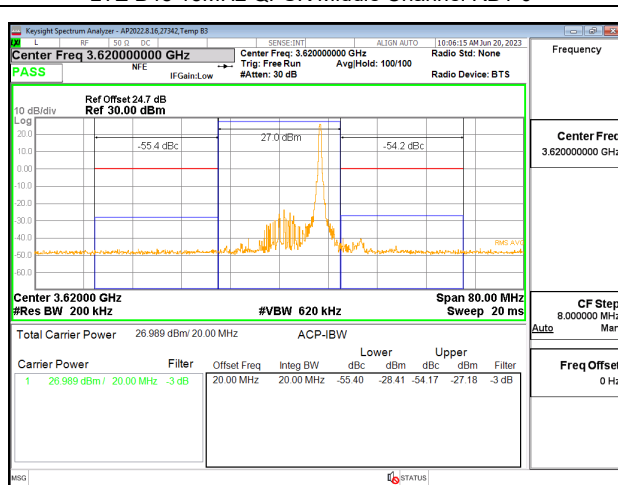

LTE B48 15MHz QPSK Middle Channel RB1-74