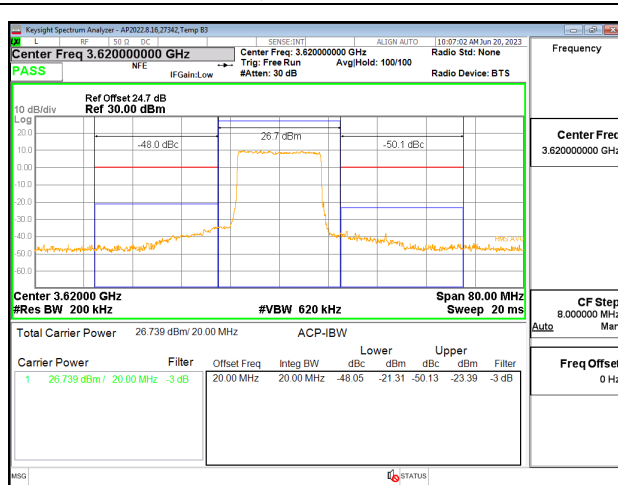

LTE B48 15MHz QPSK Middle Channel RB75-0