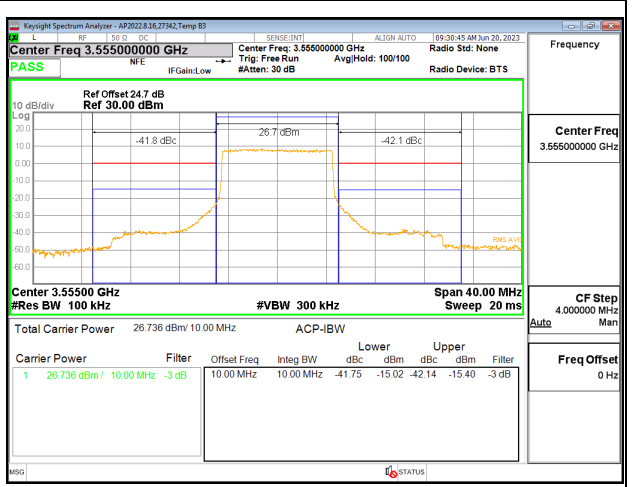

LTE B48 10MHz QPSK Low Channel RB50-0