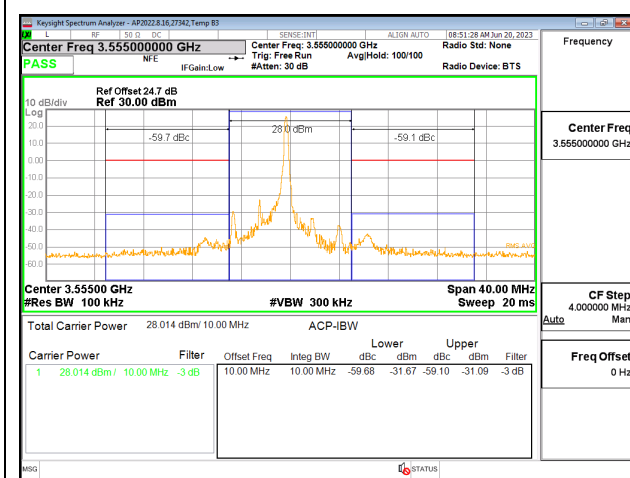

LTE B48 20MHz QPSK Middle Channel RB100-0, ID:28567

LTE B48 20MHz QPSK High Channel RB100-0, ID:19210

LTE BAND 48 ADJACENT CHANNEL POWER

LTE B48 5MHz QPSK Low Channel RB1-0

LTE B48 5MHz QPSK Middle Channel RB1-0