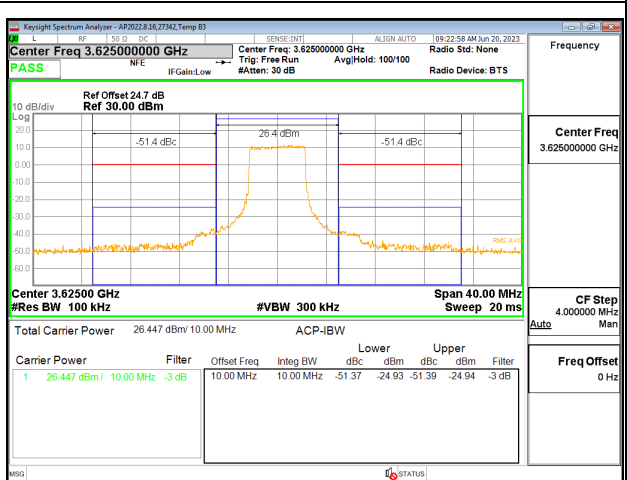

LTE B48 5MHz QPSK Middle Channel RB25-0