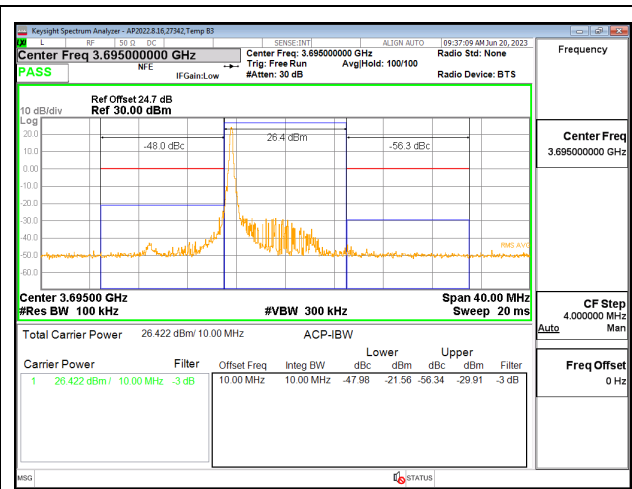

LTE B48 5MHz QPSK High Channel RB1-24

LTE B48 10MHz QPSK Low Channel RB1-49

LTE B48 5MHz QPSK High Channel RB25-0

LTE B48 10MHz QPSK Low Channel RB50-0

LTE B48 10MHz QPSK Middle Channel RB1-0

LTE B48 10MHz QPSK High Channel RB1-0