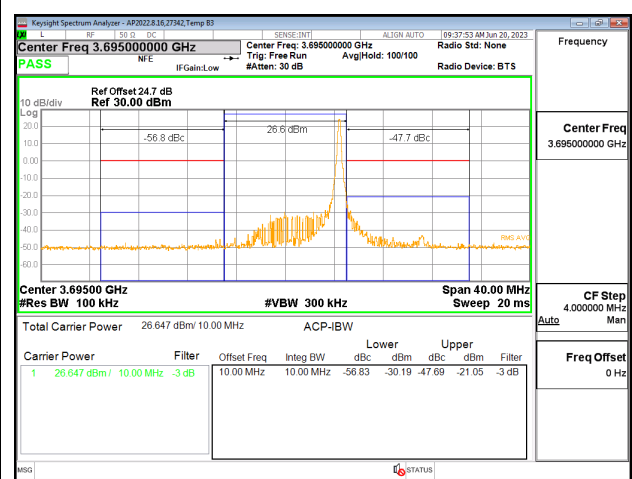

LTE B48 10MHz QPSK High Channel RB1-49