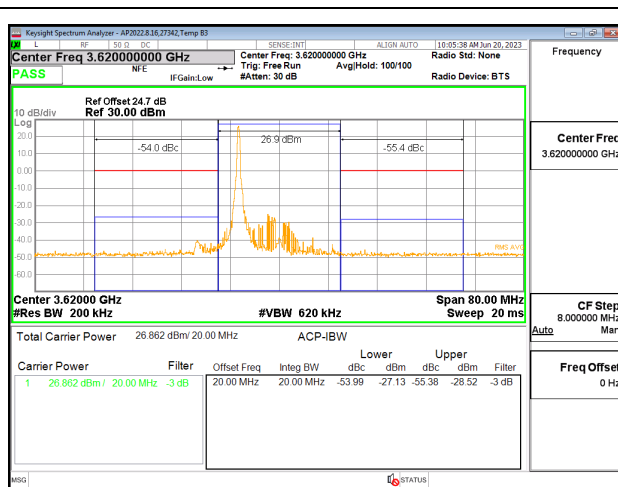

LTE B48 10MHz QPSK Middle Channel RB1-49

LTE B48 10MHz QPSK High Channel RB1-49

LTE B48 10MHz QPSK Middle Channel RB50-0

LTE B48 10MHz QPSK High Channel RB50-0

LTE B48 15MHz QPSK Low Channel RB1-0

LTE B48 15MHz QPSK Middle Channel RB1-0