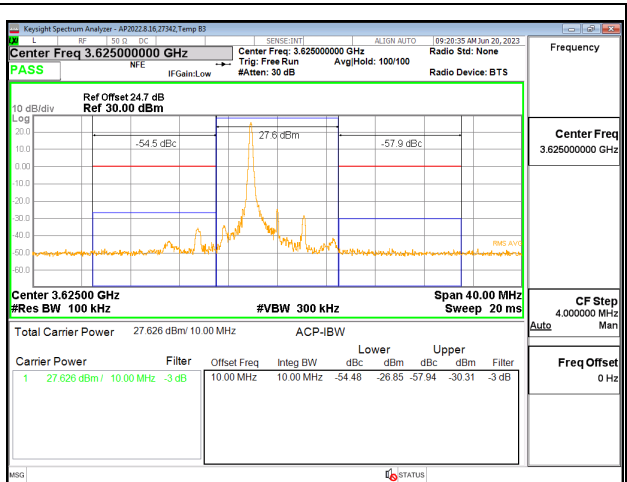

LTE B48 20MHz QPSK Middle Channel RB100-0, ID:28567

LTE B48 20MHz QPSK High Channel RB100-0, ID:19210

LTE BAND 48 ADJACENT CHANNEL POWER

LTE B48 5MHz QPSK Low Channel RB1-0

LTE B48 5MHz QPSK Middle Channel RB1-0