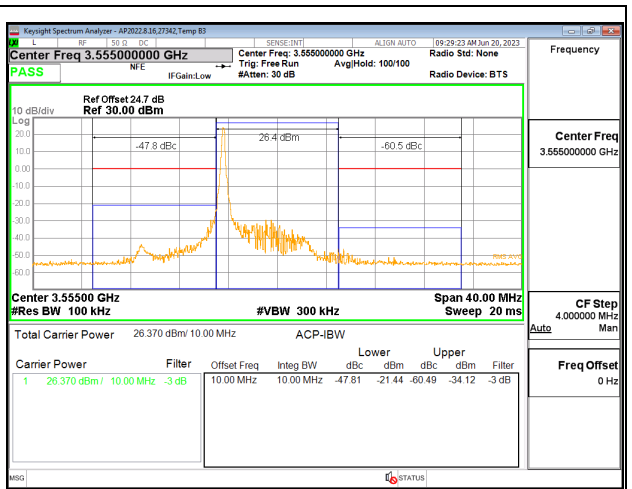

LTE B48 5MHz QPSK Low Channel RB1-24

LTE B48 5MHz QPSK Middle Channel RB1-24

LTE B48 5MHz QPSK Low Channel RB25-0

LTE B48 5MHz QPSK Middle Channel RB25-0

LTE B48 5MHz QPSK High Channel RB1-0

LTE B48 10MHz QPSK Low Channel RB1-0