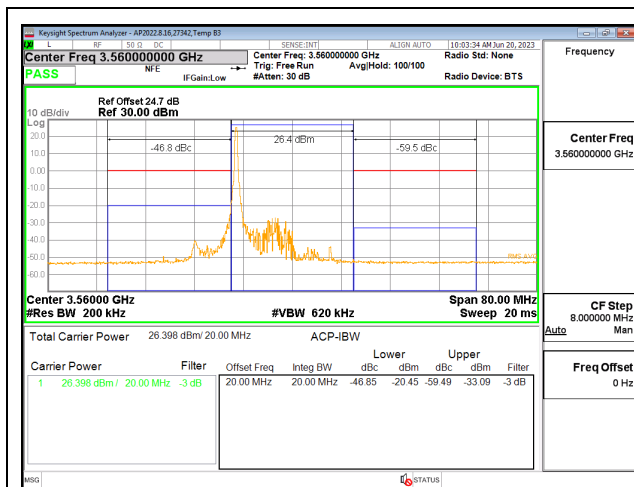

LTE B48 10MHz QPSK Middle Channel RB1-49

LTE B48 10MHz QPSK High Channel RB1-49

LTE B48 10MHz QPSK Middle Channel RB50-0

LTE B48 10MHz QPSK High Channel RB50-0

LTE B48 15MHz QPSK Low Channel RB1-0

LTE B48 15MHz QPSK Middle Channel RB1-0