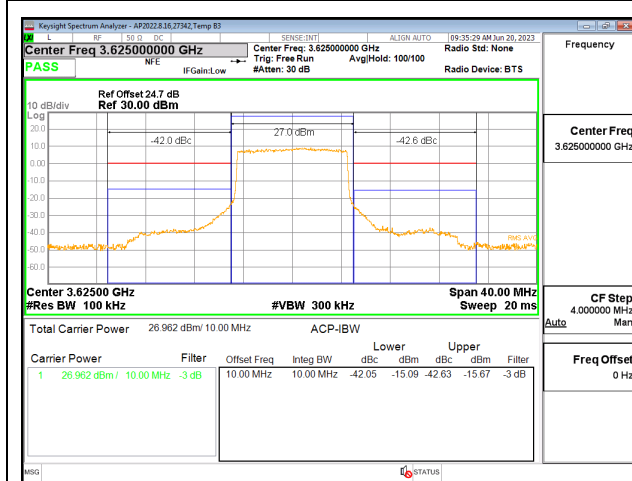

LTE B48 10MHz QPSK Middle Channel RB50-0