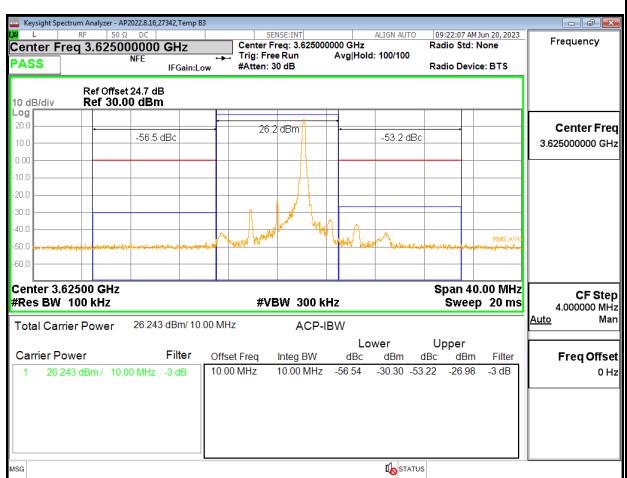

LTE B48 5MHz QPSK Middle Channel RB1-24