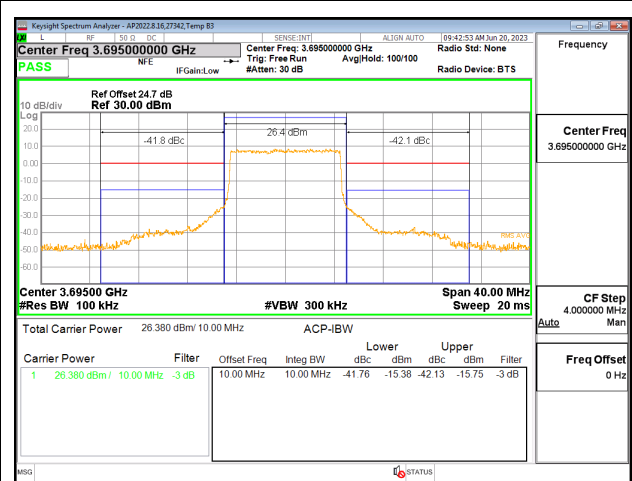

LTE B48 10MHz QPSK High Channel RB50-0