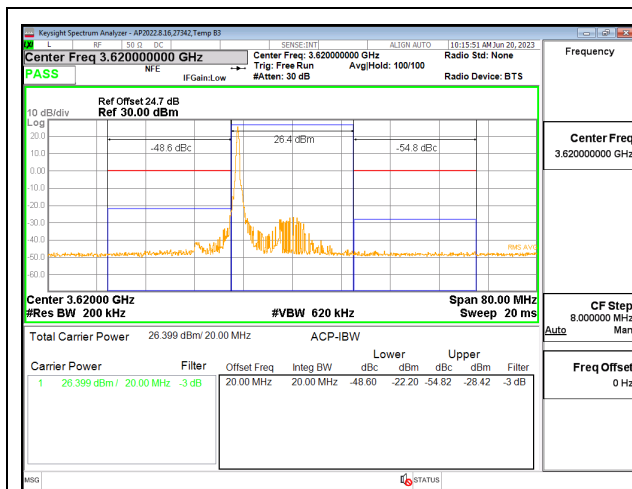

LTE B48 15MHz QPSK High Channel RB1-0

LTE B48 20MHz QPSK Low Channel RB1-0

LTE B48 15MHz QPSK High Channel RB1-74

LTE B48 20MHz QPSK Low Channel RB1-99

LTE B48 15MHz QPSK High Channel RB75-0

LTE B48 20MHz QPSK Low Channel RB100-0

LTE B48 20MHz QPSK Middle Channel RB1-0

LTE B48 20MHz QPSK High Channel RB1-0

LTE B48 20MHz QPSK Middle Channel RB1-99

LTE B48 20MHz QPSK High Channel RB1-99

LTE B48 20MHz QPSK Middle Channel RB100-0

LTE B48 20MHz QPSK High Channel RB100-0