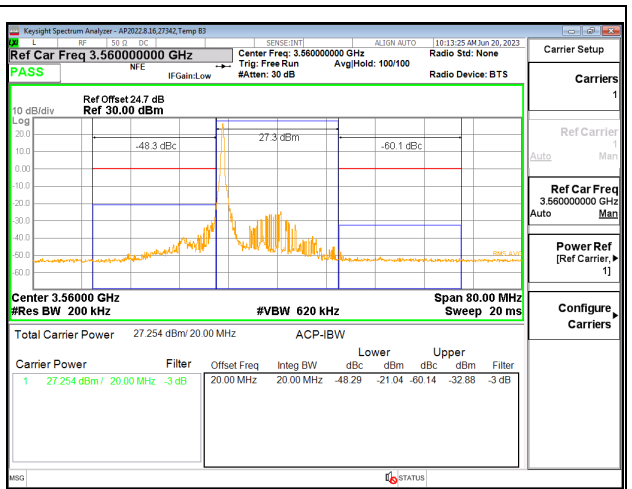

LTE B48 15MHz QPSK High Channel RB1-0

LTE B48 20MHz QPSK Low Channel RB1-0

LTE B48 15MHz QPSK High Channel RB1-74

LTE B48 20MHz QPSK Low Channel RB1-99

LTE B48 15MHz QPSK High Channel RB75-0

LTE B48 20MHz QPSK Low Channel RB100-0

LTE B48 20MHz QPSK Middle Channel RB1-0

LTE B48 20MHz QPSK High Channel RB1-0

LTE B48 20MHz QPSK Middle Channel RB1-99

LTE B48 20MHz QPSK High Channel RB1-99

LTE B48 20MHz QPSK Middle Channel RB100-0

LTE B48 20MHz QPSK High Channel RB100-0