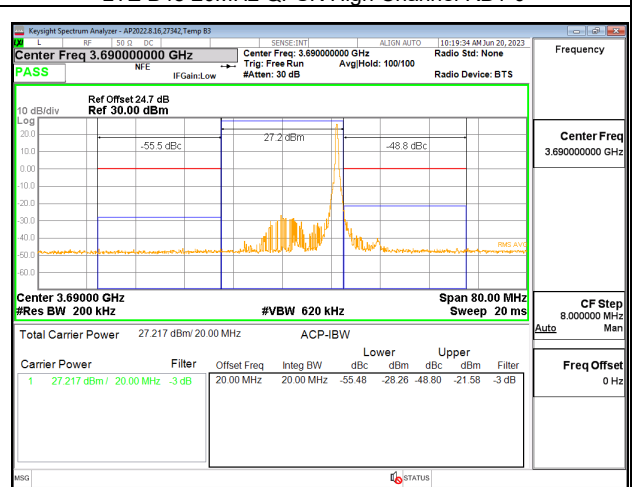

LTE B48 15MHz QPSK High Channel RB1-0

LTE B48 20MHz QPSK Low Channel RB1-0

LTE B48 15MHz QPSK High Channel RB1-74

LTE B48 20MHz QPSK Low Channel RB1-99

LTE B48 15MHz QPSK High Channel RB75-0

LTE B48 20MHz QPSK Low Channel RB100-0

LTE B48 20MHz QPSK Middle Channel RB1-0

LTE B48 20MHz QPSK High Channel RB1-0

LTE B48 20MHz QPSK Middle Channel RB1-99

LTE B48 20MHz QPSK High Channel RB1-99

LTE B48 20MHz QPSK Middle Channel RB100-0

LTE B48 20MHz QPSK High Channel RB100-0