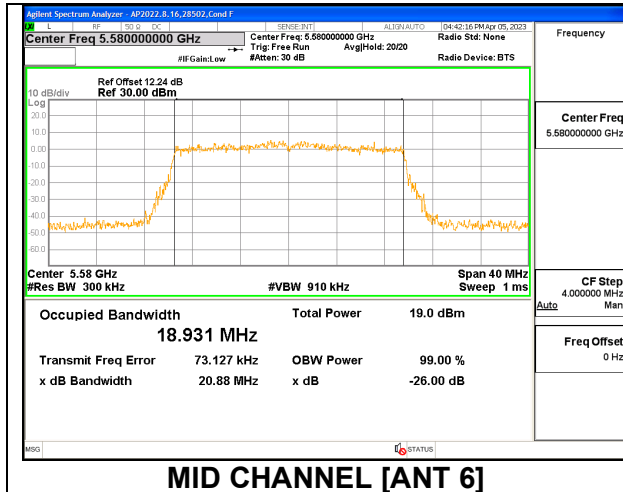

2TX Antenna 6 + Antenna 5 CDD MODE: SU Mode

Channel	Frequency (MHz)	26 dB Bandwidth Antenna 6 (MHz)	26 dB Bandwidth Antenna 5 (MHz)	99% Bandwidth Antenna 6 (MHz)	99% Bandwidth Antenna 5 (MHz)
Low	5500	21.65	21.19	19.0040	18.9950
Mid	5580	20.88	20.88	18.9310	18.9290
High	5700	20.95	21.10	18.9770	18.9420
144	5720	20.56	20.89	18.9320	18.9590