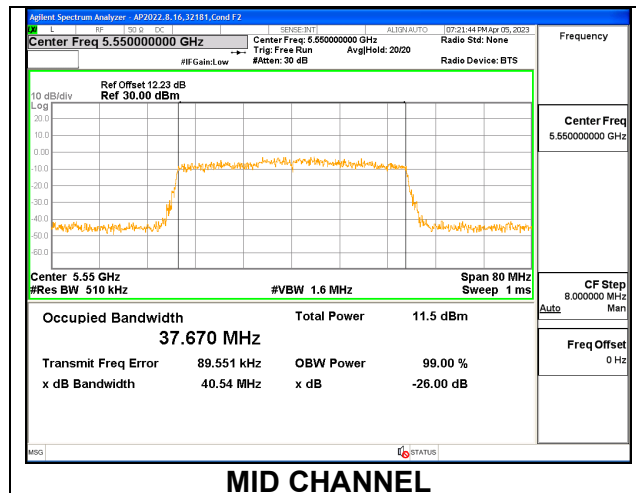

1TX Antenna 6 MODE: SU Mode

Channel	Frequency (MHz)	26 dB Bandwidth (MHz)	99% Bandwidth (MHz)
Low	5510	40.51	37.7420
Mid	5550	40.54	37.6700
High	5670	42.14	37.8500
142	5710	40.73	37.7520