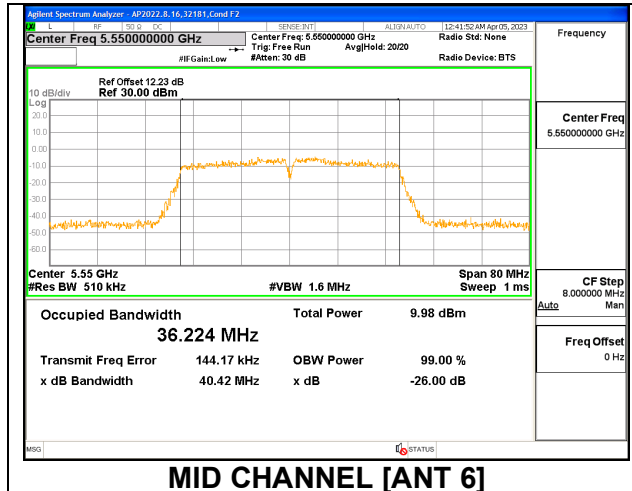

2TX Antenna 6 + Antenna 5 CDD MODE

Channel	Frequency (MHz)	26dB Bandwidth Antenna 6 (MHz)	26dB Bandwidth Antenna 5 (MHz)	99% Bandwidth Antenna 6 (MHz)	99% Bandwidth Antenna 5 (MHz)
Low	5510	45.83	41.39	36.2060	36.2430
Mid	5550	40.42	40.42	36.2240	36.3180
High	5670	41.43	41.17	36.3160	36.2700
142	5710	40.69	40.27	36.2370	36.2480