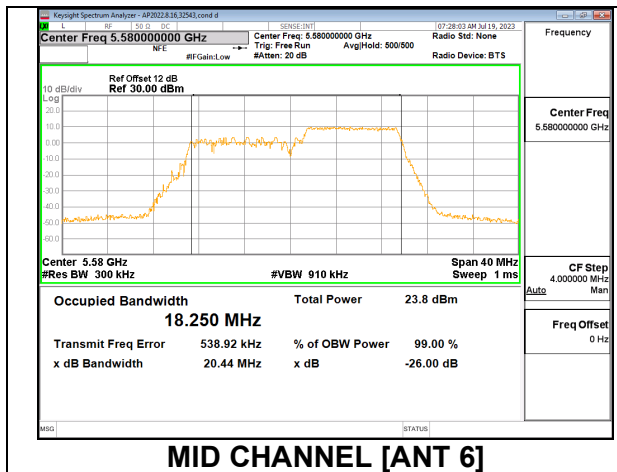

2TX Antenna 6 + Antenna 5 CDD MODE: 106 Tones, RU Index 54

Channel	Frequency (MHz)	26 dB Bandwidth Antenna 6 (MHz)	26 dB Bandwidth Antenna 5 (MHz)	99% Bandwidth Antenna 6 (MHz)	99% Bandwidth Antenna 5 (MHz)
Low	5500	20.75	20.97	18.0370	18.0880
Mid	5580	20.44	20.77	18.2500	18.2050
High	5700	20.31	20.31	18.2300	17.9800
144	5720	21.01	19.66	18.2760	18.1190