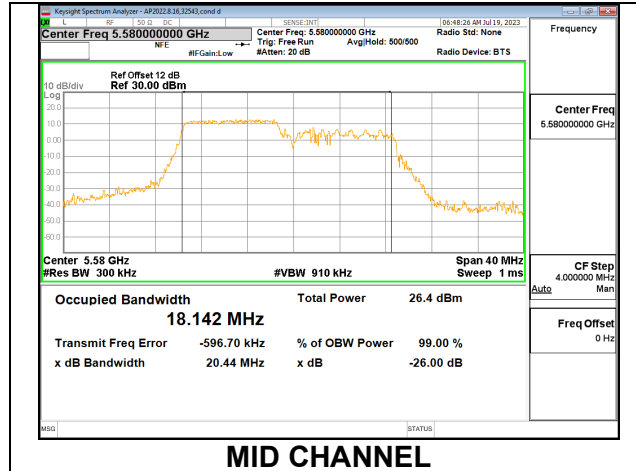

9.2.19. 802.11ax HE20 MODE IN THE 5.6 GHz BAND

1TX Antenna 6 MODE: 106 Tones, RU Index 53

Channel	Frequency (MHz)	26 dB Bandwidth (MHz)	99% Bandwidth (MHz)
Low	5500	20.00	18.2040
Mid	5580	20.44	18.1420
High	5700	20.12	17.9090
144	5720	20.53	18.1170