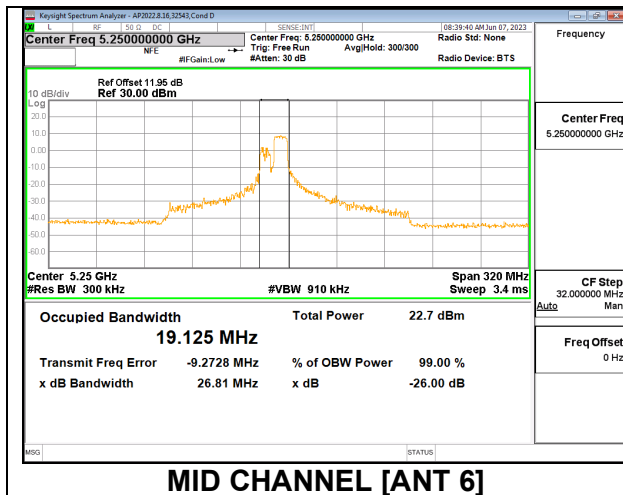

2TX Antenna 6 + Antenna 5 CDD MODE: 106 Tones, RU Index 60

Channel	Frequency (MHz)	26 dB Bandwidth Antenna 6 (MHz)	26 dB Bandwidth Antenna 5 (MHz)	99% Bandwidth Antenna 6 (MHz)	99% Bandwidth Antenna 5 (MHz)
Mid	5250	26.81	21.70	19.1250	18.6730