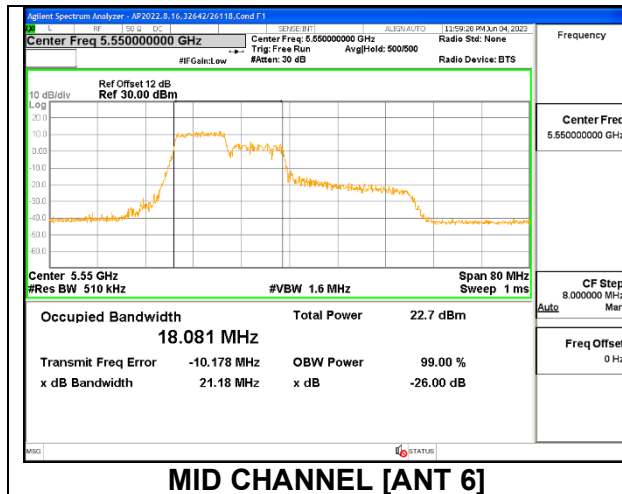

2TX Antenna 6 + Antenna 5 CDD MODE: 106 Tones, RU Index 53

Channel	Frequency (MHz)	26 dB Bandwidth Antenna 6 (MHz)	26 dB Bandwidth Antenna 5 (MHz)	99% Bandwidth Antenna 6 (MHz)	99% Bandwidth Antenna 5 (MHz)
Low	5510	20.82	20.88	18.0290	17.9660
Mid	5550	21.18	20.71	18.0810	17.9250
High	5670	21.57	20.40	17.9100	18.0100
142	5710	21.48	20.29	18.1370	18.0160