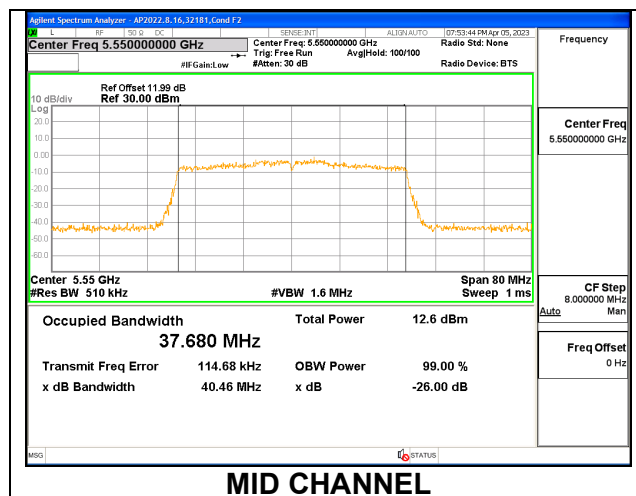

1TX Antenna 5 MODE: SU Mode

Channel	Frequency (MHz)	26 dB Bandwidth (MHz)	99% Bandwidth (MHz)
Low	5510	47.97	37.7540
Mid	5550	40.46	37.6800
High	5670	43.04	37.8210
142	5710	40.72	37.7670