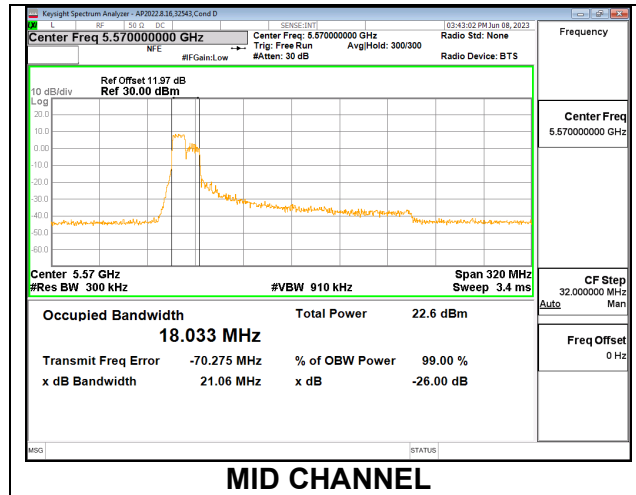

9.2.22. 802.11ax HE160 MODE IN THE 5.6 GHz BAND

1TX Antenna 6 MODE: 106 Tones, RU Index 53

Channel	Frequency (MHz)	26 dB Bandwidth (MHz)	99% Bandwidth (MHz)
Mid	5570	21.06	18.0330