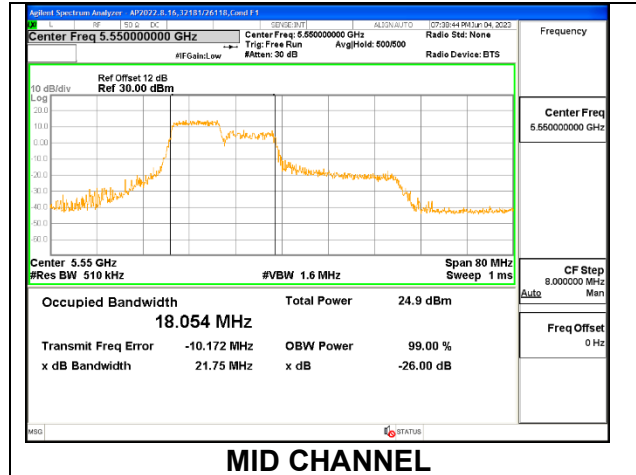

9.2.20. 802.11ax HE40 MODE IN THE 5.6 GHz BAND

1TX Antenna 6 MODE: 106 Tones, RU Index 53

Channel	Frequency (MHz)	26 dB Bandwidth (MHz)	99% Bandwidth (MHz)
Low	5510	21.52	18.0750
Mid	5550	21.75	18.0540
High	5670	21.78	18.0310
142	5710	25.72	19.9470