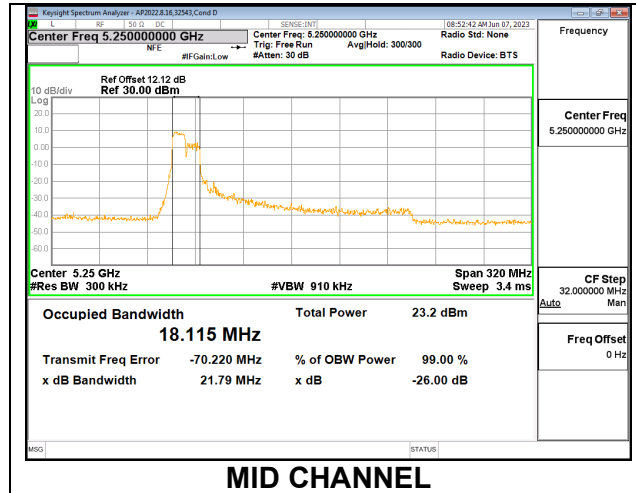

1TX Antenna 5 MODE: 106 Tones, RU Index 53

Channel	Frequency (MHz)	26 dB Bandwidth (MHz)	99% Bandwidth (MHz)
Mid	5250	21.79	18.1150