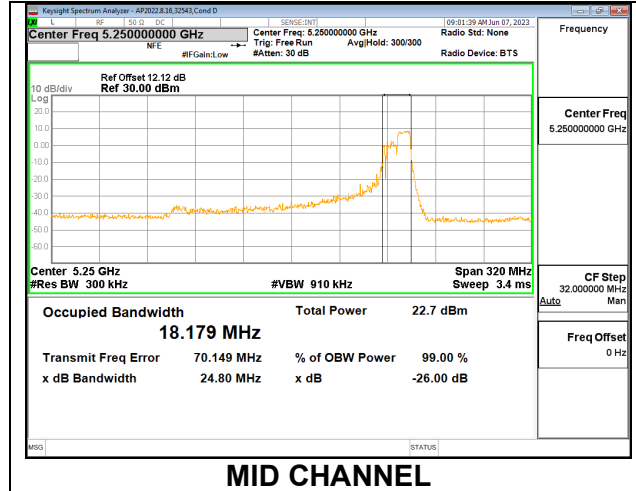

1TX Antenna 5 MODE: 106 Tones, RU Index S60

Channel	Frequency (MHz)	26 dB Bandwidth (MHz)	99% Bandwidth (MHz)
Mid	5250	24.80	18.1790