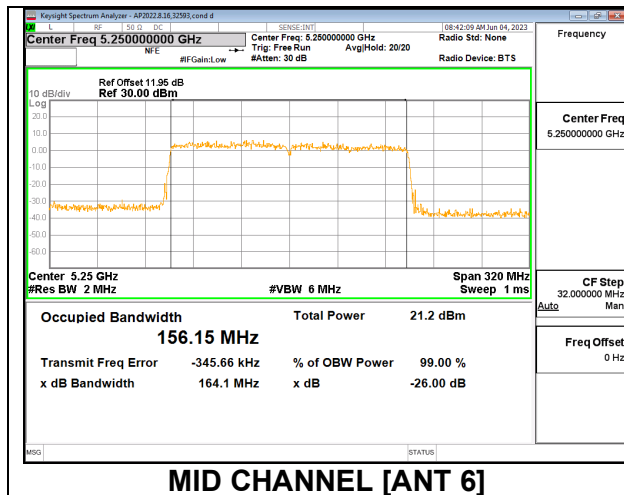

2TX Antenna 6 + Antenna 5 CDD MODE: SU Mode

Channel	Frequency (MHz)	26 dB Bandwidth Antenna 6 (MHz)	26 dB Bandwidth Antenna 5 (MHz)	99% Bandwidth Antenna 6 (MHz)	99% Bandwidth Antenna 5 (MHz)
Mid	5250	164.10	164.80	156.1500	156.4700