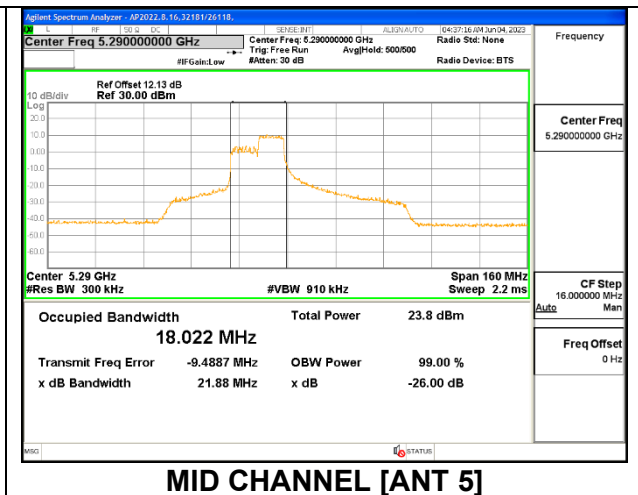

2TX Antenna 6 + Antenna 5 CDD MODE: 106 Tones, RU Index 56

Channel	Frequency (MHz)	26 dB Bandwidth Antenna 6 (MHz)	26 dB Bandwidth Antenna 5 (MHz)	99% Bandwidth Antenna 6 (MHz)	99% Bandwidth Antenna 5 (MHz)
Mid	5290	24.03	21.88	18.0820	18.0220