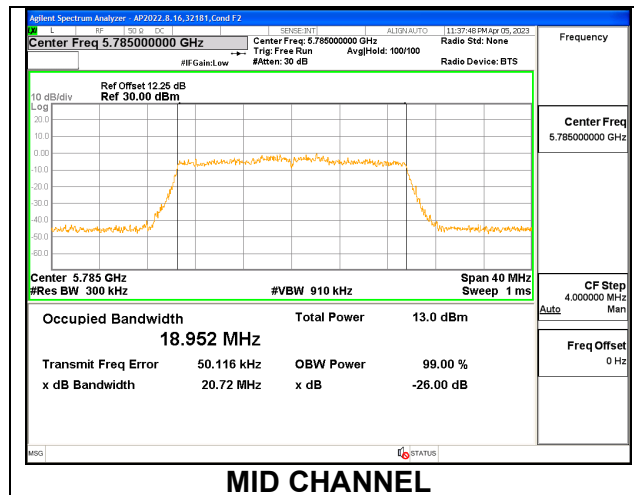

1TX Antenna 6 MODE: SU Mode

Channel	Frequency (MHz)	26 dB Bandwidth (MHz)	99% Bandwidth (MHz)
Low	5745	20.70	18.9710
Mid	5785	20.72	18.9520
High	5825	20.91	18.9960