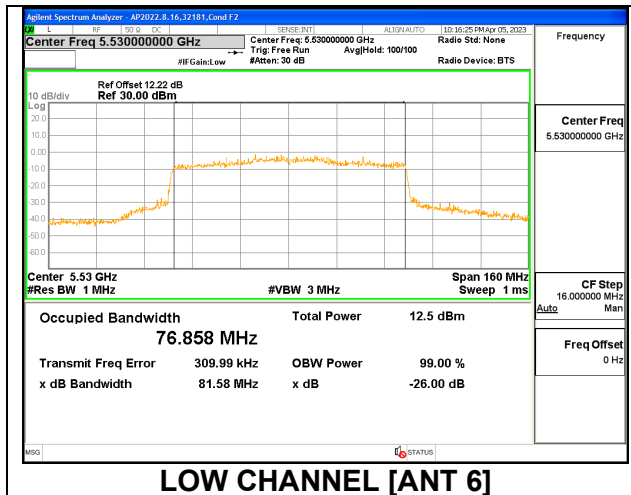

2TX Antenna 6 + Antenna 5 CDD MODE: SU Mode

Channel	Frequency (MHz)	26 dB Bandwidth Antenna 6 (MHz)	26 dB Bandwidth Antenna 5 (MHz)	99% Bandwidth Antenna 6 (MHz)	99% Bandwidth Antenna 5 (MHz)
Low	5530	81.58	80.67	76.8580	76.9160
High	5610	81.00	80.07	77.0180	76.9250
138	5690	81.20	80.88	77.1300	76.8250