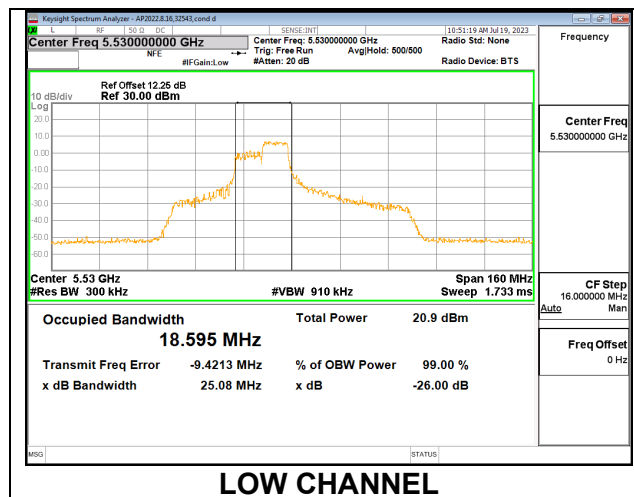

1TX Antenna 5 MODE: 106 Tones, RU Index 56

Channel	Frequency (MHz)	26 dB Bandwidth (MHz)	99% Bandwidth (MHz)
Low	5530	25.08	18.5950
High	5610	20.69	17.1840
138	5690	24.10	17.3150