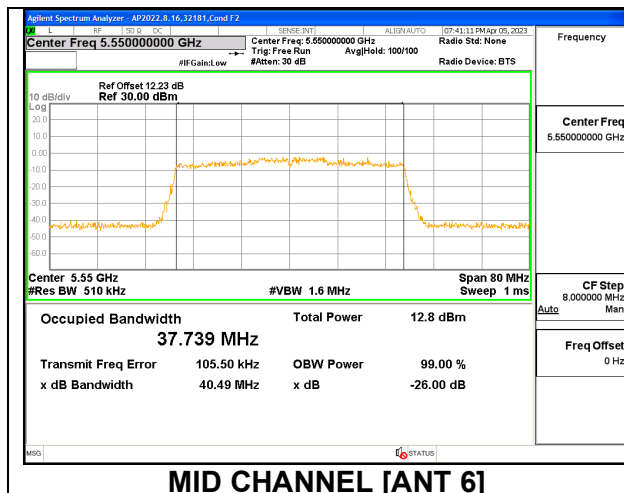

2TX Antenna 6 + Antenna 5 CDD MODE: SU Mode

Channel	Frequency (MHz)	26 dB Bandwidth Antenna 6 (MHz)	26 dB Bandwidth Antenna 5 (MHz)	99% Bandwidth Antenna 6 (MHz)	99% Bandwidth Antenna 5 (MHz)
Low	5510	48.44	44.16	37.7550	37.8210
Mid	5550	40.49	40.69	37.7390	37.6720
High	5670	44.56	48.69	37.8150	37.8510
142	5710	40.83	40.67	37.6560	37.7570