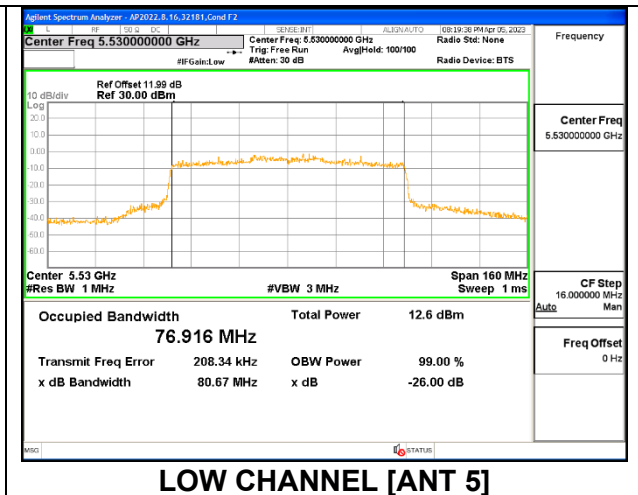

2TX Antenna 6 + Antenna 5 CDD MODE: SU Mode

Channel	Frequency (MHz)	26 dB Bandwidth Antenna 6 (MHz)	26 dB Bandwidth Antenna 5 (MHz)	99% Bandwidth Antenna 6 (MHz)	99% Bandwidth Antenna 5 (MHz)
Low	5530	81.58	80.67	76.8580	76.9160
High	5610	81.00	80.07	77.0180	76.9250
138	5690	81.20	80.88	77.1300	76.8250