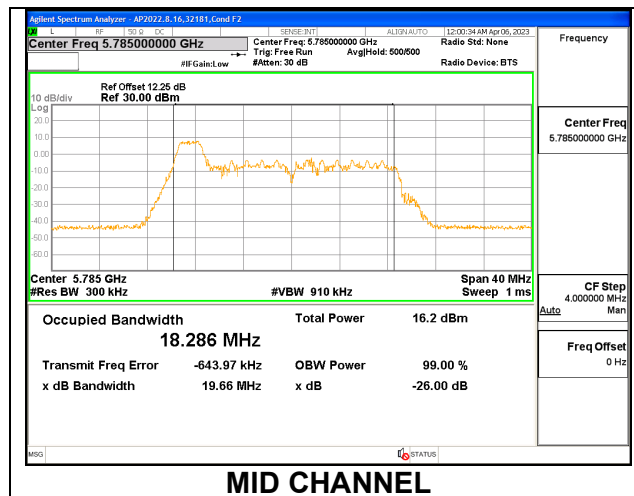

9.2.26. 802.11ax HE20 MODE IN THE 5.8 GHz BAND

1TX Antenna 6 MODE: 26 Tones, RU Index 0

Channel	Frequency (MHz)	26 dB Bandwidth (MHz)	99% Bandwidth (MHz)
Low	5745	19.69	18.2870
Mid	5785	19.66	18.2860
High	5825	19.56	18.3170