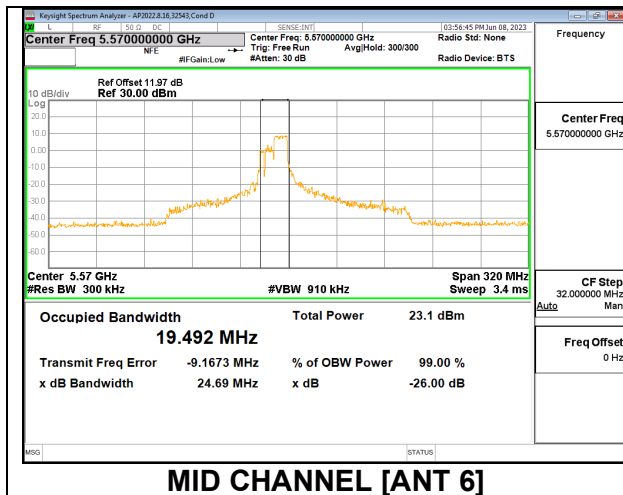

2TX Antenna 6 + Antenna 5 CDD MODE: 106 Tones, RU Index 60

Channel	Frequency (MHz)	26 dB Bandwidth Antenna 6 (MHz)	26 dB Bandwidth Antenna 5 (MHz)	99% Bandwidth Antenna 6 (MHz)	99% Bandwidth Antenna 5 (MHz)
Mid	5570	24.69	25.20	19.4920	18.9730