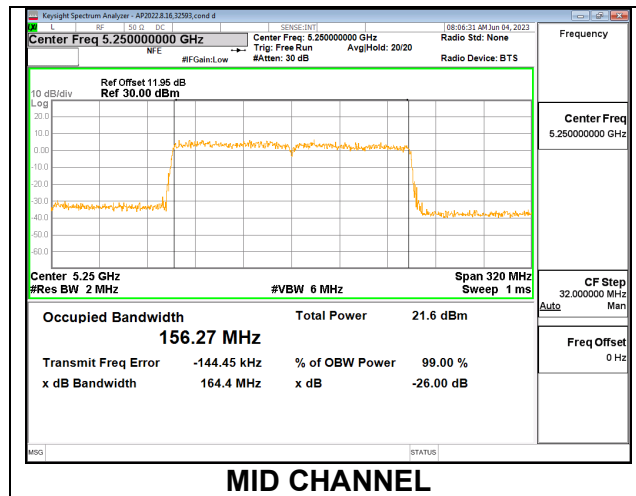

1TX Antenna 6 MODE: SU Mode

Channel	Frequency (MHz)	26 dB Bandwidth (MHz)	99% Bandwidth (MHz)
Mid	5250	164.40	156.2700