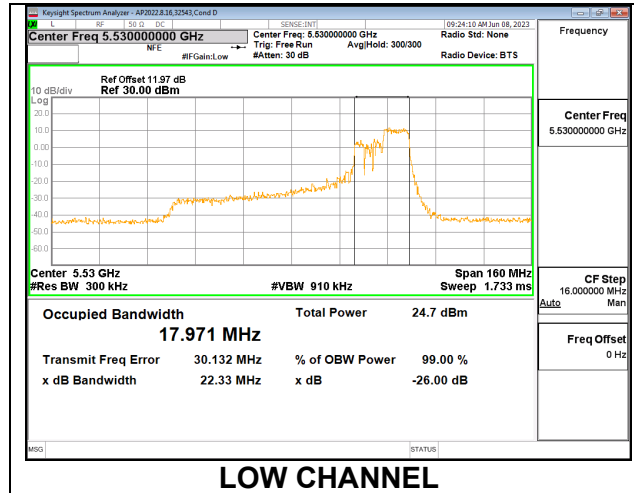

1TX Antenna 6 MODE: 106 Tones, RU Index 60

Channel	Frequency (MHz)	26 dB Bandwidth (MHz)	99% Bandwidth (MHz)
Low	5530	22.33	17.9710
High	5610	22.34	17.5290
138	5690	22.37	17.8730