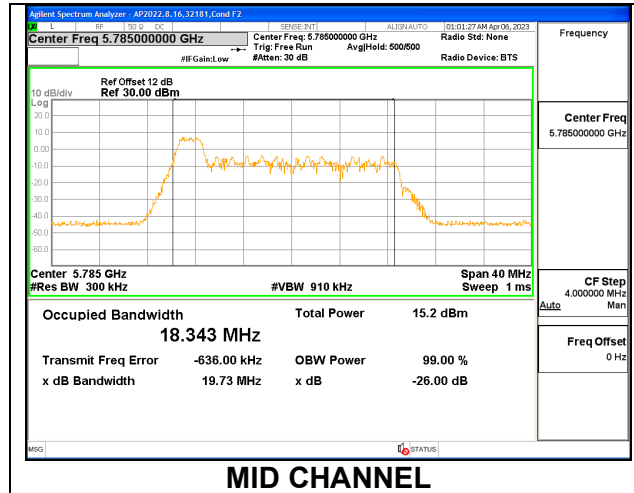

1TX Antenna 5 MODE: 26 Tones, RU Index 0

Channel	Frequency (MHz)	26 dB Bandwidth (MHz)	99% Bandwidth (MHz)
Low	5745	19.69	18.3090
Mid	5785	19.73	18.3430
High	5825	19.75	18.3230