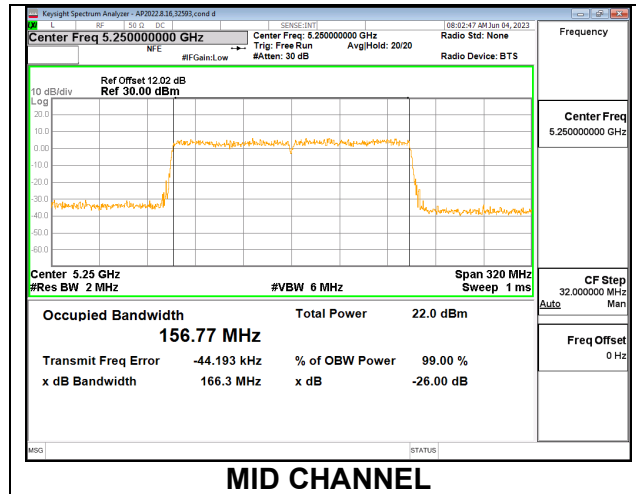

1TX Antenna 5 MODE: SU Mode

Channel	Frequency (MHz)	26 dB Bandwidth (MHz)	99% Bandwidth (MHz)
Mid	5250	166.30	156.7700