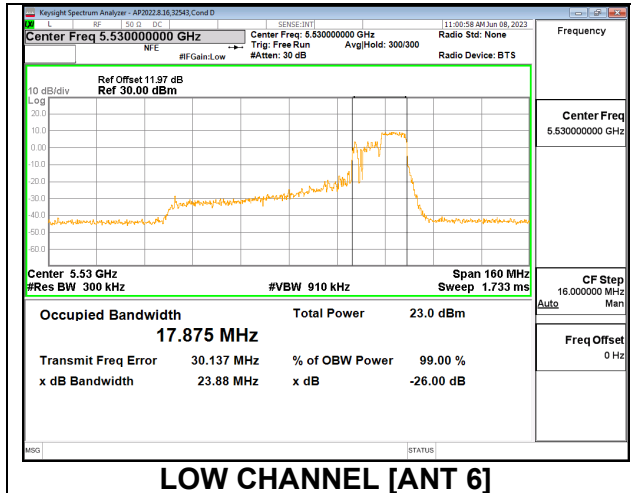

2TX Antenna 6 + Antenna 5 CDD MODE: 106 Tones, RU Index 60

Channel	Frequency (MHz)	26 dB Bandwidth Antenna 6 (MHz)	26 dB Bandwidth Antenna 5 (MHz)	99% Bandwidth Antenna 6 (MHz)	99% Bandwidth Antenna 5 (MHz)
Low	5530	23.88	19.73	17.8750	17.7930
High	5610	20.97	19.15	17.3240	17.6670
138	5690	23.46	19.57	17.5850	17.8260