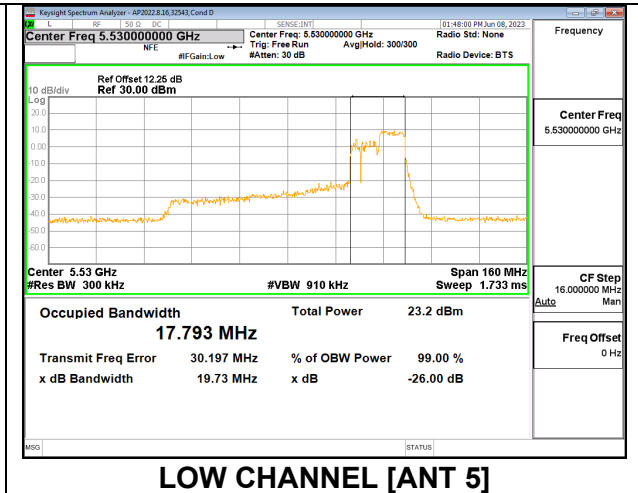

2TX Antenna 6 + Antenna 5 CDD MODE: 106 Tones, RU Index 60

Channel	Frequency (MHz)	26 dB Bandwidth Antenna 6 (MHz)	26 dB Bandwidth Antenna 5 (MHz)	99% Bandwidth Antenna 6 (MHz)	99% Bandwidth Antenna 5 (MHz)
Low	5530	23.88	19.73	17.8750	17.7930
High	5610	20.97	19.15	17.3240	17.6670
138	5690	23.46	19.57	17.5850	17.8260