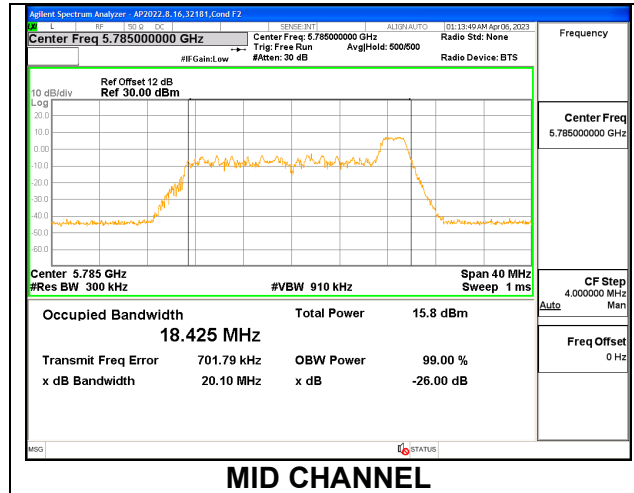

1TX Antenna 5 MODE: 26 Tones, RU Index 8

Channel	Frequency (MHz)	26 dB Bandwidth (MHz)	99% Bandwidth (MHz)
Low	5745	20.02	18.4050
Mid	5785	20.10	18.4250
High	5825	20.07	18.4180