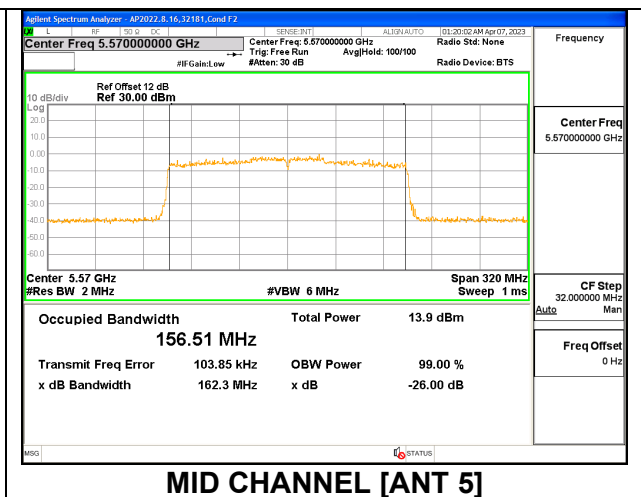

2TX Antenna 6 + Antenna 5 CDD MODE: SU Mode

Channel	Frequency (MHz)	26 dB Bandwidth Antenna 6 (MHz)	26 dB Bandwidth Antenna 5 (MHz)	99% Bandwidth Antenna 6 (MHz)	99% Bandwidth Antenna 5 (MHz)
Mid	5570	163.10	162.30	155.9800	156.5100