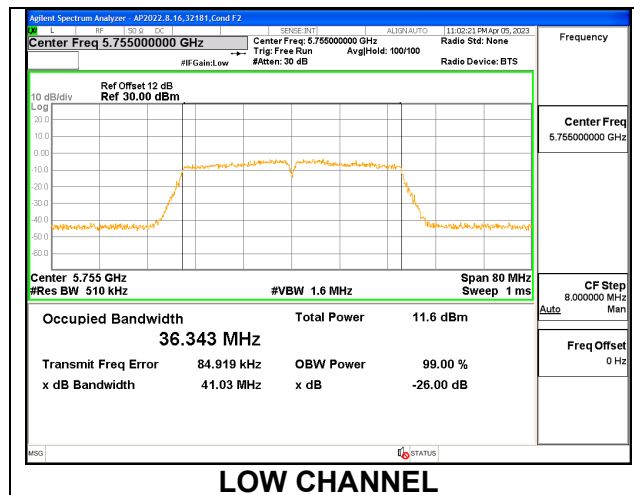

9.2.24. 802.11n HT40 MODE IN THE 5.8 GHz BAND

1TX Antenna 6 MODE

Channel	Frequency (MHz)	26dB Bandwidth (MHz)	99% Bandwidth (MHz)
Low	5755	41.06	36.2740
High	5795	41.01	36.2410

1TX Antenna 5 MODE

Channel	Frequency (MHz)	26dB Bandwidth (MHz)	99% Bandwidth (MHz)
Low	5755	41.03	36.3430
High	5795	40.87	36.3230