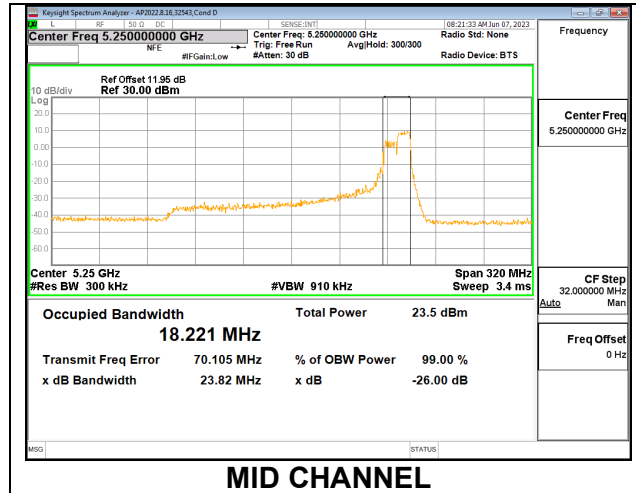

1TX Antenna 6 MODE: 106 Tones, RU Index S60

Channel	Frequency (MHz)	26 dB Bandwidth (MHz)	99% Bandwidth (MHz)
Mid	5250	23.82	18.2210