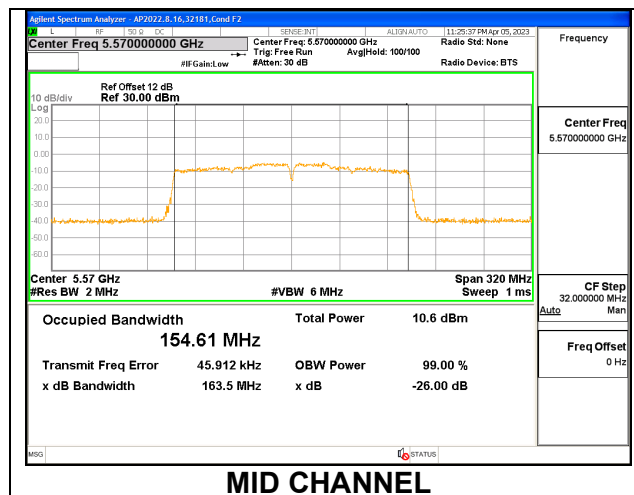

9.2.18. 802.11ac VHT160 MODE IN THE 5.6 GHz BAND

1TX Antenna 6 MODE

Channel	Frequency	26dB Bandwidth	99% Bandwidth
	(MHz)	(MHz)	(MHz)
Mid	5570	163.60	154.7200

1TX Antenna 5 MODE

Channel	Frequency	26dB Bandwidth	99% Bandwidth
	(MHz)	(MHz)	(MHz)
Mid	5570	163.50	154.6100