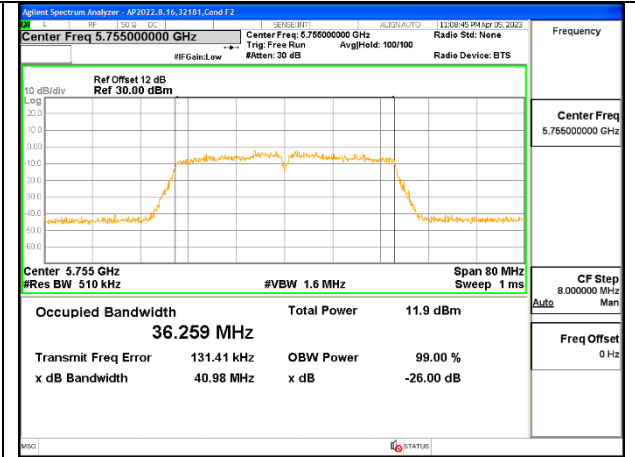

LOW CHANNEL [ANT 5]