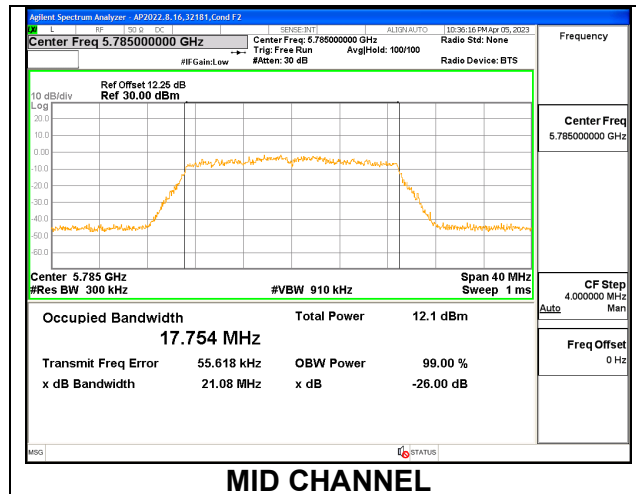

9.2.23. 802.11n HT20 MODE IN THE 5.8 GHz BAND

1TX Antenna 6 MODE

Channel	Frequency (MHz)	26 dB Bandwidth (MHz)	99% Bandwidth (MHz)
Low	5745	20.82	17.8300
Mid	5785	21.08	17.7540
High	5825	20.85	17.7940