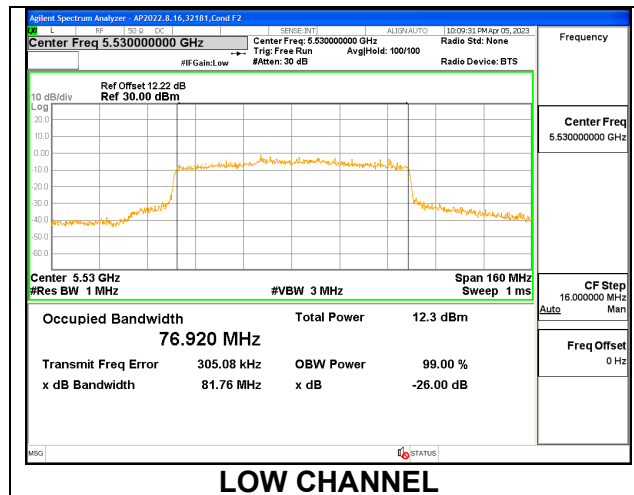

1TX Antenna 6 MODE: SU Mode

Channel	Frequency (MHz)	26 dB Bandwidth (MHz)	99% Bandwidth (MHz)
Low	5530	81.76	76.9200
High	5610	81.69	76.7940
138	5690	81.42	77.0350