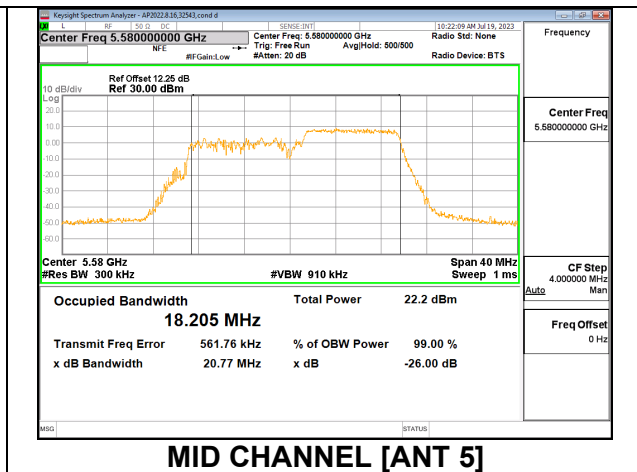

2TX Antenna 6 + Antenna 5 CDD MODE: 106 Tones, RU Index 54

Channel	Frequency (MHz)	26 dB Bandwidth Antenna 6 (MHz)	26 dB Bandwidth Antenna 5 (MHz)	99% Bandwidth Antenna 6 (MHz)	99% Bandwidth Antenna 5 (MHz)
Low	5500	20.75	20.97	18.0370	18.0880
Mid	5580	20.44	20.77	18.2500	18.2050
High	5700	20.31	20.31	18.2300	17.9800
144	5720	21.01	19.66	18.2760	18.1190