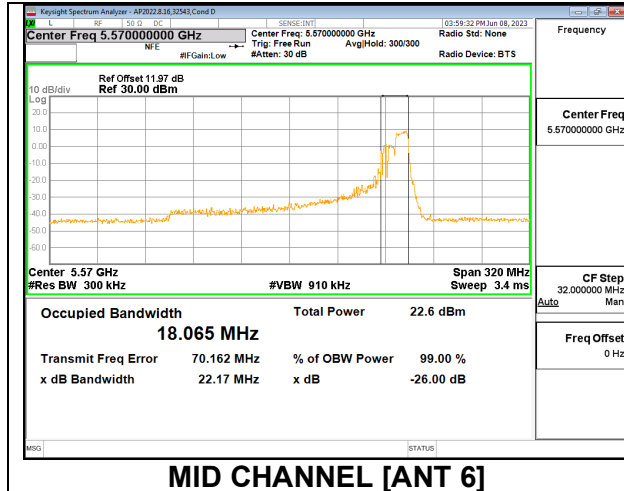

2TX Antenna 6 + Antenna 5 CDD MODE: 106 Tones, RU Index S60

Channel	Frequency (MHz)	26 dB Bandwidth Antenna 6 (MHz)	26 dB Bandwidth Antenna 5 (MHz)	99% Bandwidth Antenna 6 (MHz)	99% Bandwidth Antenna 5 (MHz)
Mid	5570	22.17	22.61	18.0650	17.6140