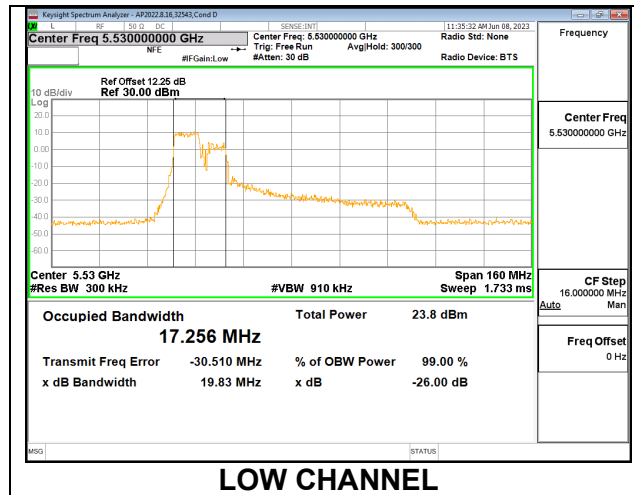

1TX Antenna 5 MODE: 106 Tones, RU Index 53

Channel	Frequency (MHz)	26 dB Bandwidth (MHz)	99% Bandwidth (MHz)
Low	5530	19.83	17.2560
High	5610	20.42	17.0550
138	5690	19.07	17.1800