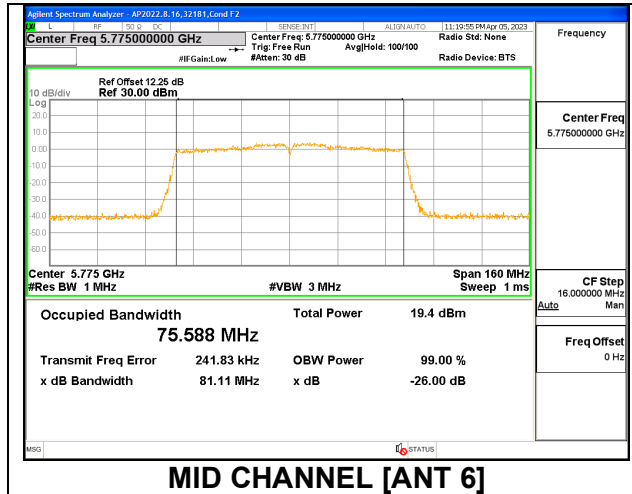

2TX Antenna 6 + Antenna 5 CDD MODE

Channel	Frequency (MHz)	26dB Bandwidth Antenna 6 (MHz)	26dB Bandwidth Antenna 5 (MHz)	99% Bandwidth Antenna 6 (MHz)	99% Bandwidth Antenna 5 (MHz)
Mid	5775	81.11	80.93	75.5880	75.5270