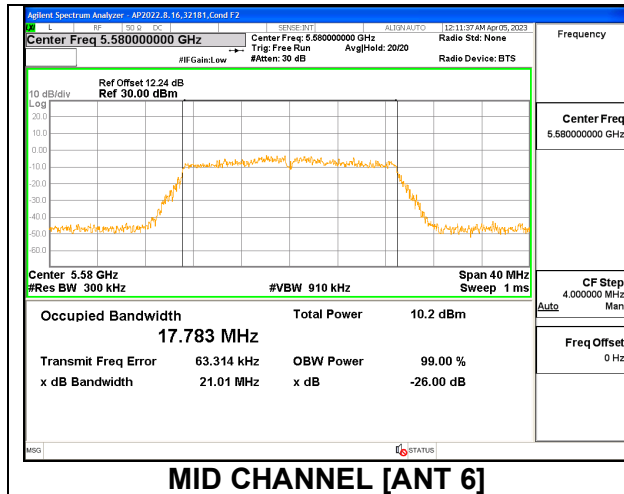

2TX Antenna 6 + Antenna 5 CDD MODE

Channel	Frequency (MHz)	26dB Bandwidth Antenna 6 (MHz)	26dB Bandwidth Antenna 5 (MHz)	99% Bandwidth Antenna 6 (MHz)	99% Bandwidth Antenna 5 (MHz)
Low	5500	21.03	21.03	17.7780	17.8320
Mid	5580	21.01	20.77	17.7830	17.7050
High	5700	21.10	21.03	17.7490	17.7610
144	5720	20.84	20.73	17.7780	17.8070