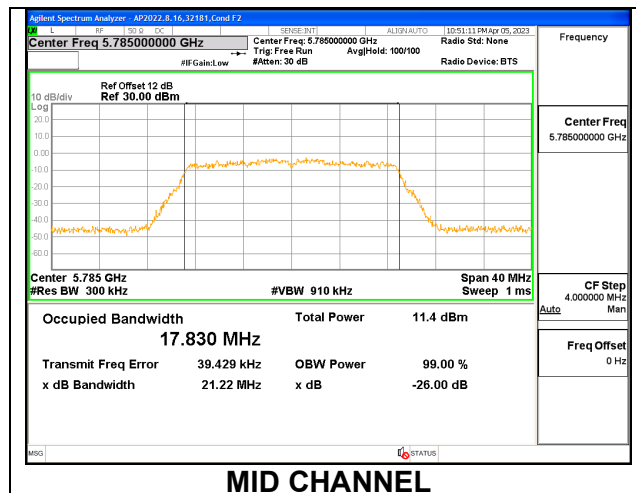

1TX Antenna 5 MODE

Channel	Frequency (MHz)	26 dB Bandwidth (MHz)	99% Bandwidth (MHz)
Low	5745	20.93	17.8380
Mid	5785	21.22	17.8300
High	5825	20.98	17.8300