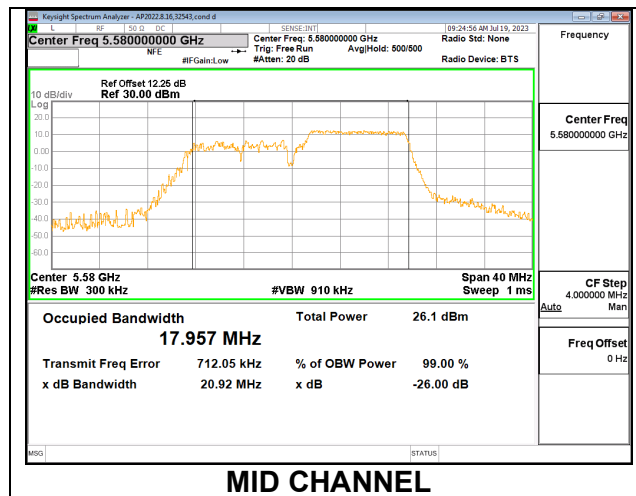

1TX Antenna 5 MODE: 106 Tones, RU Index 54

Channel	Frequency (MHz)	26 dB Bandwidth (MHz)	99% Bandwidth (MHz)
Low	5500	20.64	18.1660
Mid	5580	20.92	17.9570
High	5700	20.74	18.0870
144	5720	20.72	17.7310