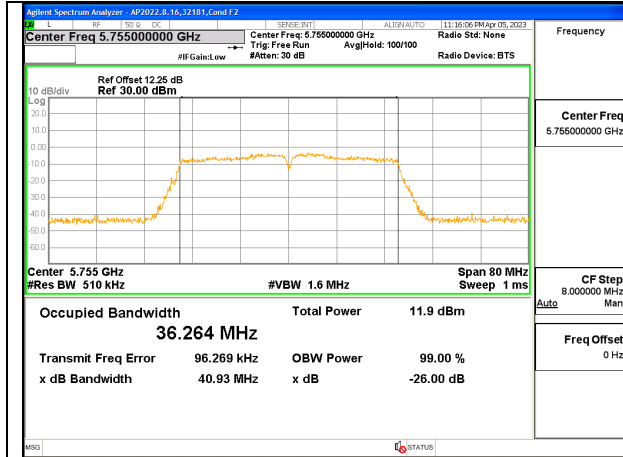

2TX Antenna 6 + Antenna 5 CDD MODE

Channel	Frequency (MHz)	26dB Bandwidth Antenna 6 (MHz)	26dB Bandwidth Antenna 5 (MHz)	99% Bandwidth Antenna 6 (MHz)	99% Bandwidth Antenna 5 (MHz)
Low	5755	40.93	40.98	36.2640	36.2590
High	5795	41.05	40.51	36.3800	36.2900

LOW CHANNEL [ANT 6]