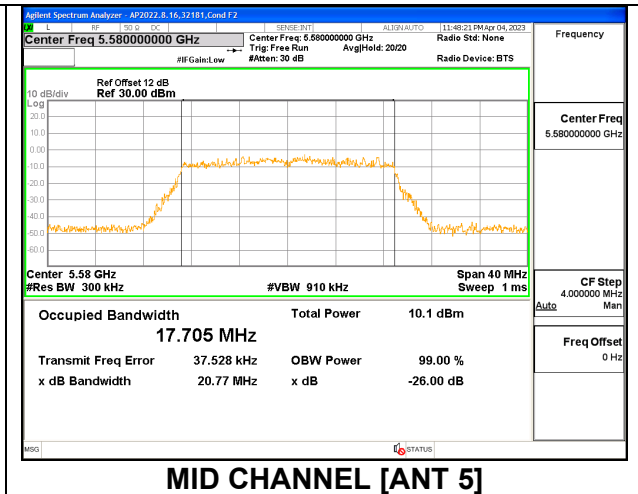

2TX Antenna 6 + Antenna 5 CDD MODE

Channel	Frequency (MHz)	26dB Bandwidth Antenna 6 (MHz)	26dB Bandwidth Antenna 5 (MHz)	99% Bandwidth Antenna 6 (MHz)	99% Bandwidth Antenna 5 (MHz)
Low	5500	21.03	21.03	17.7780	17.8320
Mid	5580	21.01	20.77	17.7830	17.7050
High	5700	21.10	21.03	17.7490	17.7610
144	5720	20.84	20.73	17.7780	17.8070