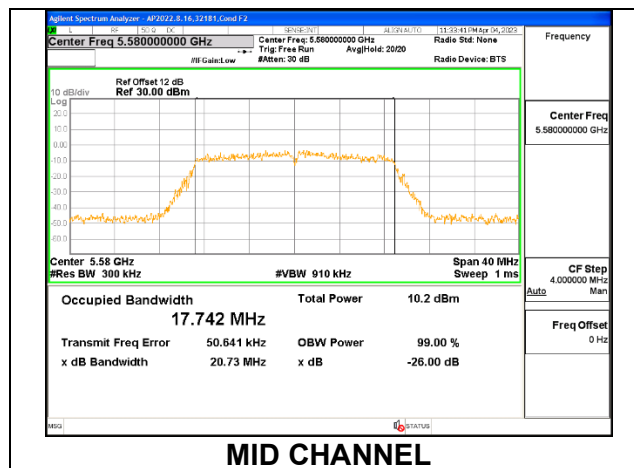

1TX Antenna 5 MODE

Channel	Frequency (MHz)	26dB Bandwidth (MHz)	99% Bandwidth (MHz)
Low	5500	21.19	17.8620
Mid	5580	20.73	17.7420
High	5700	21.19	17.8490
144	5720	21.22	17.7710