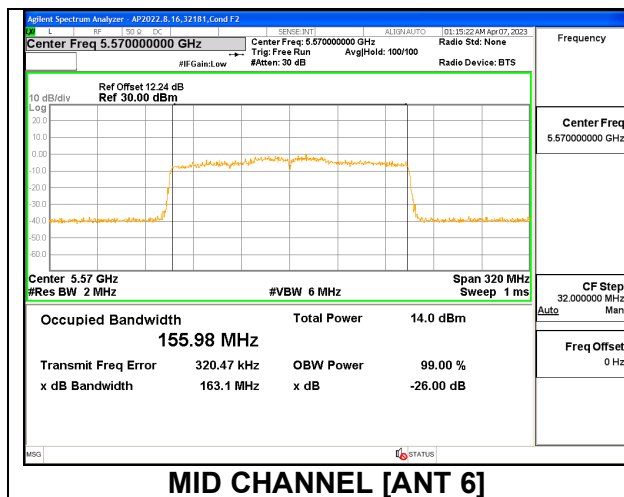

2TX Antenna 6 + Antenna 5 CDD MODE: SU Mode

Channel	Frequency (MHz)	26 dB Bandwidth Antenna 6 (MHz)	26 dB Bandwidth Antenna 5 (MHz)	99% Bandwidth Antenna 6 (MHz)	99% Bandwidth Antenna 5 (MHz)
Mid	5570	163.10	162.30	155.9800	156.5100