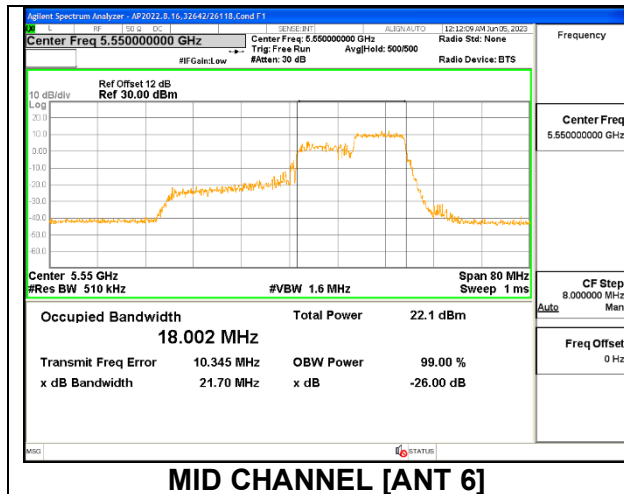

2TX Antenna 6 + Antenna 5 CDD MODE: 106 Tones, RU Index 56

Channel	Frequency (MHz)	26 dB Bandwidth Antenna 6 (MHz)	26 dB Bandwidth Antenna 5 (MHz)	99% Bandwidth Antenna 6 (MHz)	99% Bandwidth Antenna 5 (MHz)
Low	5510	21.09	20.79	18.0150	18.0430
Mid	5550	21.70	20.46	18.0020	18.0080
High	5670	22.37	21.08	18.1890	18.0180
142	5710	22.26	20.93	18.0590	17.9860