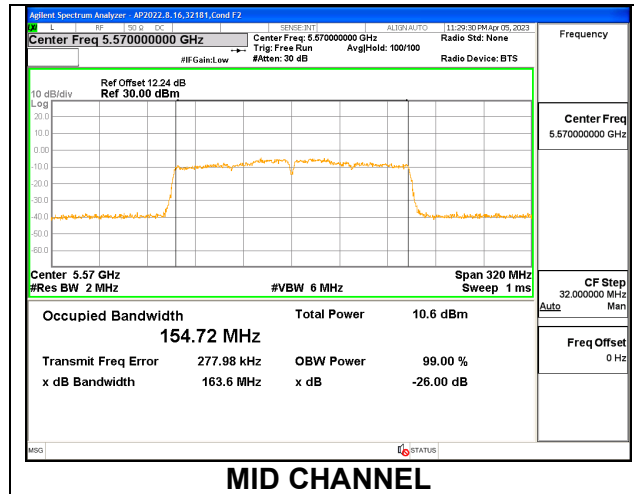

9.2.18. 802.11ac VHT160 MODE IN THE 5.6 GHz BAND

1TX Antenna 6 MODE

Channel	Frequency	26dB Bandwidth	99% Bandwidth
	(MHz)	(MHz)	(MHz)
Mid	5570	163.60	154.7200