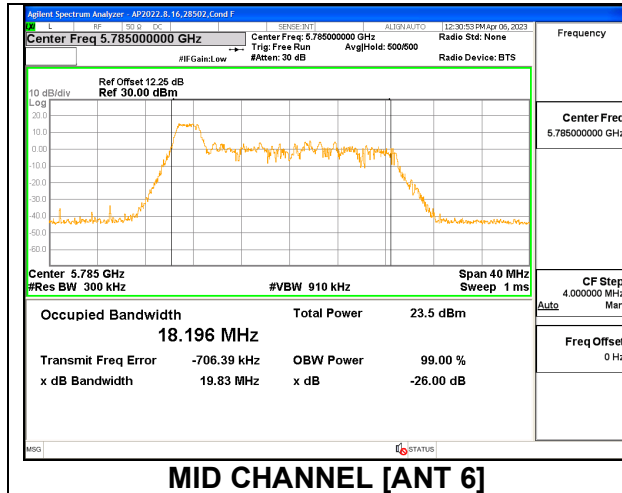

2TX Antenna 6 + Antenna 5 CDD MODE: 26 Tones, RU Index 0

Channel	Frequency (MHz)	26 dB Bandwidth Antenna 6 (MHz)	26 dB Bandwidth Antenna 5 (MHz)	99% Bandwidth Antenna 6 (MHz)	99% Bandwidth Antenna 5 (MHz)
Low	5745	19.66	19.87	18.2900	18.2250
Mid	5785	19.83	19.84	18.1960	18.0960
High	5825	19.62	19.39	18.2730	18.1580