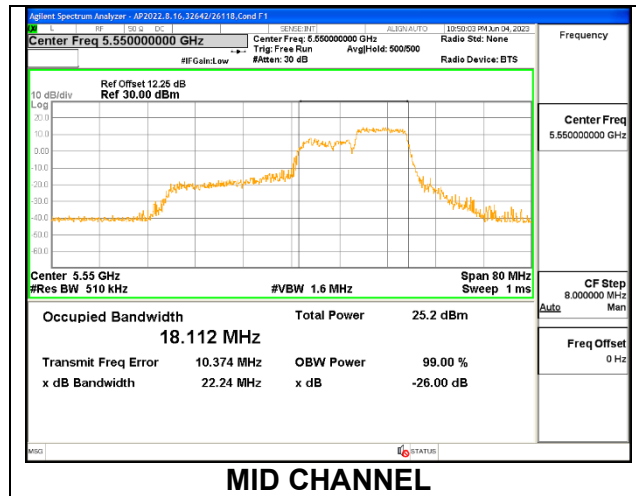

1TX Antenna 5 MODE: 106 Tones, RU Index 56

Channel	Frequency (MHz)	26 dB Bandwidth (MHz)	99% Bandwidth (MHz)
Low	5510	21.01	18.0020
Mid	5550	22.24	18.1120
High	5670	22.94	18.2120
142	5710	22.49	18.0780