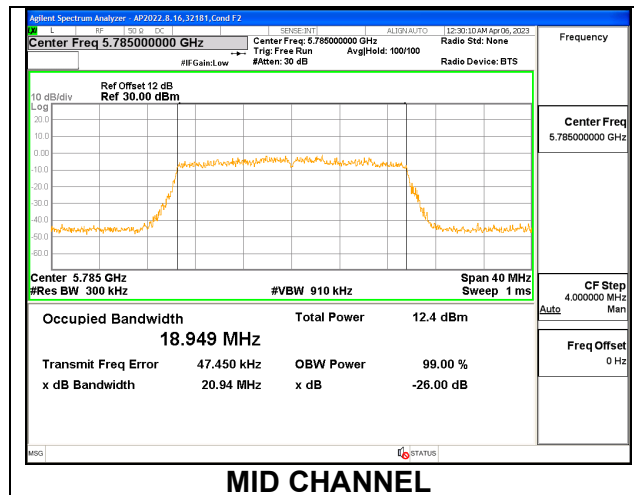

1TX Antenna 5 MODE: SU Mode

Channel	Frequency (MHz)	26 dB Bandwidth (MHz)	99% Bandwidth (MHz)
Low	5745	20.86	18.9570
Mid	5785	20.94	18.9490
High	5825	20.95	18.9740