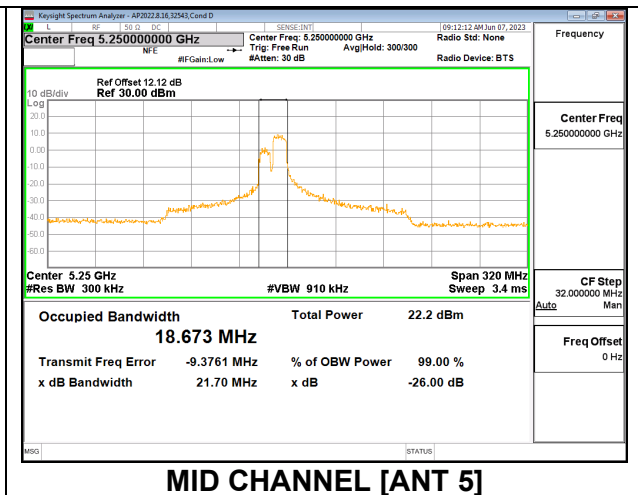

2TX Antenna 6 + Antenna 5 CDD MODE: 106 Tones, RU Index 60

Channel	Frequency (MHz)	26 dB Bandwidth Antenna 6 (MHz)	26 dB Bandwidth Antenna 5 (MHz)	99% Bandwidth Antenna 6 (MHz)	99% Bandwidth Antenna 5 (MHz)
Mid	5250	26.81	21.70	19.1250	18.6730