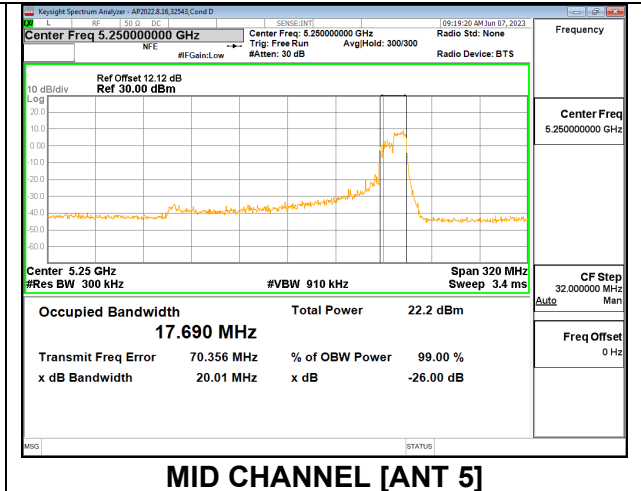

2TX Antenna 6 + Antenna 5 CDD MODE: 106 Tones, RU Index S60

Channel	Frequency (MHz)	26 dB Bandwidth Antenna 6 (MHz)	26 dB Bandwidth Antenna 5 (MHz)	99% Bandwidth Antenna 6 (MHz)	99% Bandwidth Antenna 5 (MHz)
Mid	5250	23.58	20.01	18.2740	17.6900