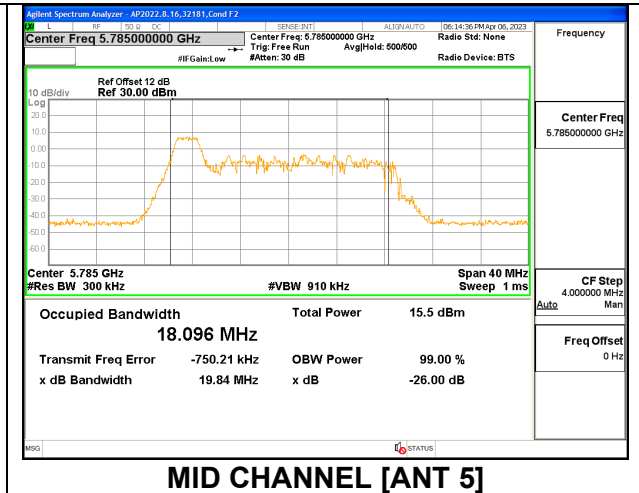

2TX Antenna 6 + Antenna 5 CDD MODE: 26 Tones, RU Index 0

Channel	Frequency (MHz)	26 dB Bandwidth Antenna 6 (MHz)	26 dB Bandwidth Antenna 5 (MHz)	99% Bandwidth Antenna 6 (MHz)	99% Bandwidth Antenna 5 (MHz)
Low	5745	19.66	19.87	18.2900	18.2250
Mid	5785	19.83	19.84	18.1960	18.0960
High	5825	19.62	19.39	18.2730	18.1580