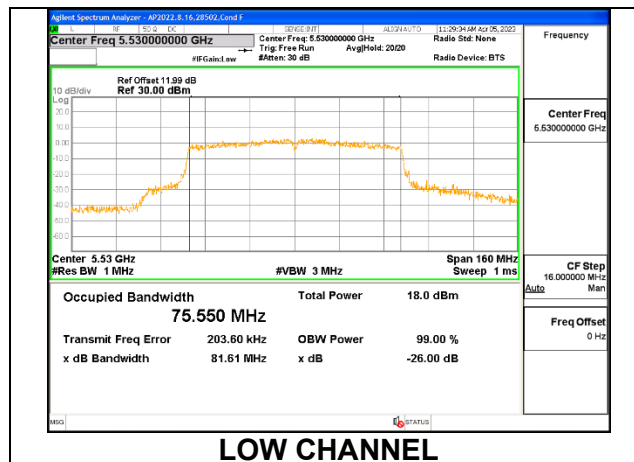

1TX Antenna 5 MODE

Channel	Frequency (MHz)	26dB Bandwidth (MHz)	99% Bandwidth (MHz)
Low	5530	81.61	75.5500
High	5610	81.95	75.6090
138	5690	81.13	75.6560