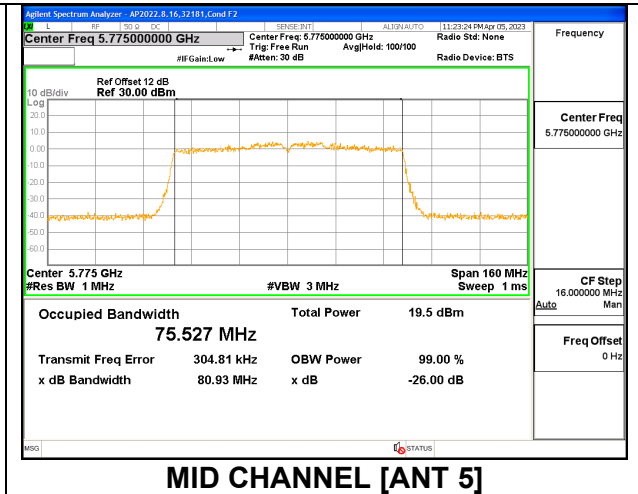

2TX Antenna 6 + Antenna 5 CDD MODE

Channel	Frequency (MHz)	26dB Bandwidth Antenna 6 (MHz)	26dB Bandwidth Antenna 5 (MHz)	99% Bandwidth Antenna 6 (MHz)	99% Bandwidth Antenna 5 (MHz)
Mid	5775	81.11	80.93	75.5880	75.5270