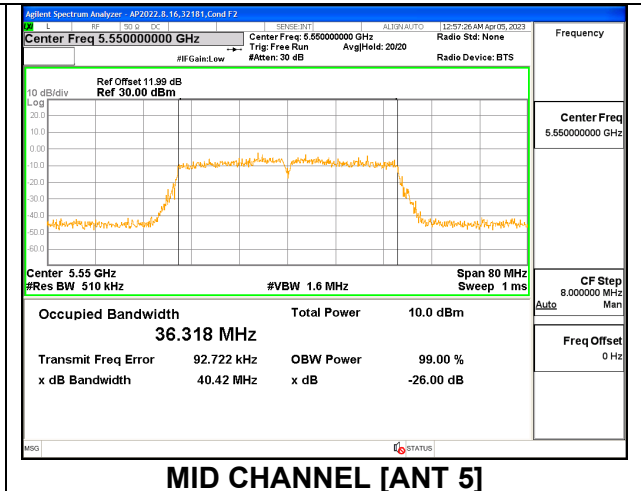

2TX Antenna 6 + Antenna 5 CDD MODE

Channel	Frequency (MHz)	26dB Bandwidth Antenna 6 (MHz)	26dB Bandwidth Antenna 5 (MHz)	99% Bandwidth Antenna 6 (MHz)	99% Bandwidth Antenna 5 (MHz)
Low	5510	45.83	41.39	36.2060	36.2430
Mid	5550	40.42	40.42	36.2240	36.3180
High	5670	41.43	41.17	36.3160	36.2700
142	5710	40.69	40.27	36.2370	36.2480