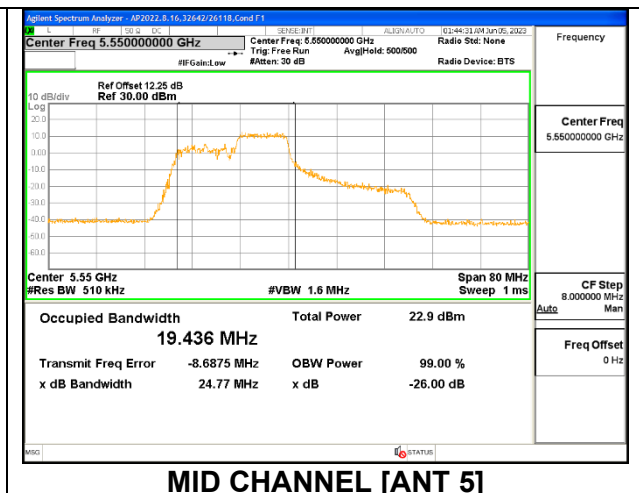

2TX Antenna 6 + Antenna 5 CDD MODE: 106 Tones, RU Index 54

Channel	Frequency (MHz)	26 dB Bandwidth Antenna 6 (MHz)	26 dB Bandwidth Antenna 5 (MHz)	99% Bandwidth Antenna 6 (MHz)	99% Bandwidth Antenna 5 (MHz)
Low	5510	26.36	25.38	20.1560	19.5740
Mid	5550	27.30	24.77	20.0690	19.4360
High	5670	28.65	26.81	20.1160	19.4980
142	5710	28.28	23.10	20.2370	19.5050