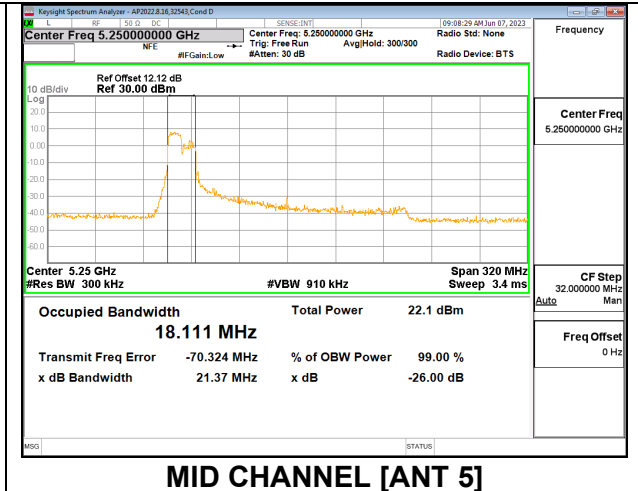

2TX Antenna 6 + Antenna 5 CDD MODE: 106 Tones, RU Index 53

Channel	Frequency (MHz)	26 dB Bandwidth Antenna 6 (MHz)	26 dB Bandwidth Antenna 5 (MHz)	99% Bandwidth Antenna 6 (MHz)	99% Bandwidth Antenna 5 (MHz)
Mid	5250	22.06	21.37	17.8970	18.1110