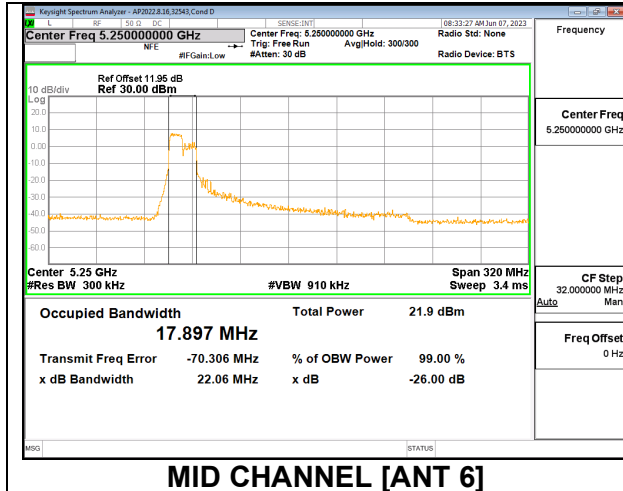

2TX Antenna 6 + Antenna 5 CDD MODE: 106 Tones, RU Index 53

Channel	Frequency (MHz)	26 dB Bandwidth Antenna 6 (MHz)	26 dB Bandwidth Antenna 5 (MHz)	99% Bandwidth Antenna 6 (MHz)	99% Bandwidth Antenna 5 (MHz)
Mid	5250	22.06	21.37	17.8970	18.1110