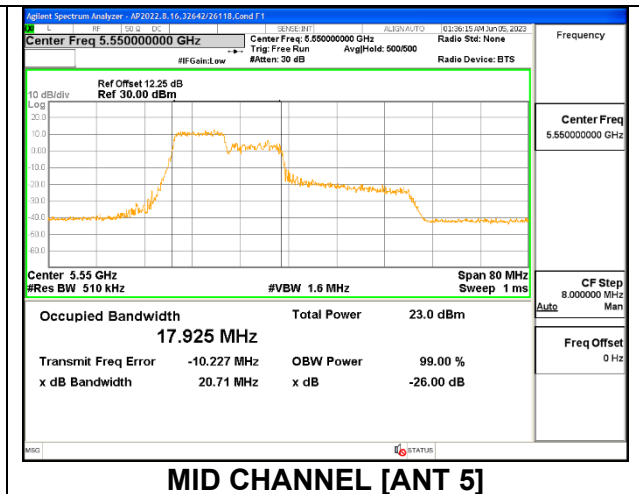

2TX Antenna 6 + Antenna 5 CDD MODE: 106 Tones, RU Index 53

Channel	Frequency (MHz)	26 dB Bandwidth Antenna 6 (MHz)	26 dB Bandwidth Antenna 5 (MHz)	99% Bandwidth Antenna 6 (MHz)	99% Bandwidth Antenna 5 (MHz)
Low	5510	20.82	20.88	18.0290	17.9660
Mid	5550	21.18	20.71	18.0810	17.9250
High	5670	21.57	20.40	17.9100	18.0100
142	5710	21.48	20.29	18.1370	18.0160