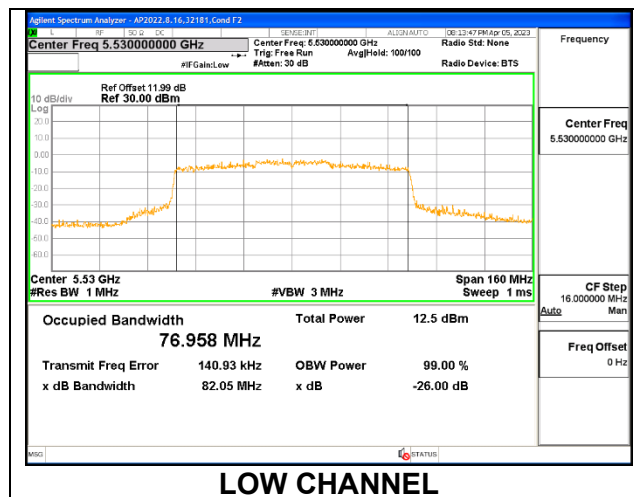

1TX Antenna 5 MODE: SU Mode

Channel	Frequency (MHz)	26 dB Bandwidth (MHz)	99% Bandwidth (MHz)
Low	5530	82.05	76.9580
High	5610	82.68	76.9840
138	5690	81.16	76.9000