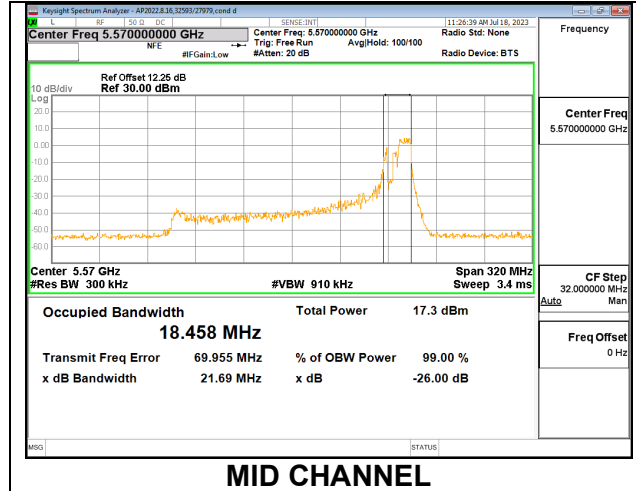

1TX Antenna 5 MODE: 106 Tones, RU Index S60

Channel	Frequency (MHz)	26 dB Bandwidth (MHz)	99% Bandwidth (MHz)
Mid	5570	21.69	18.4580