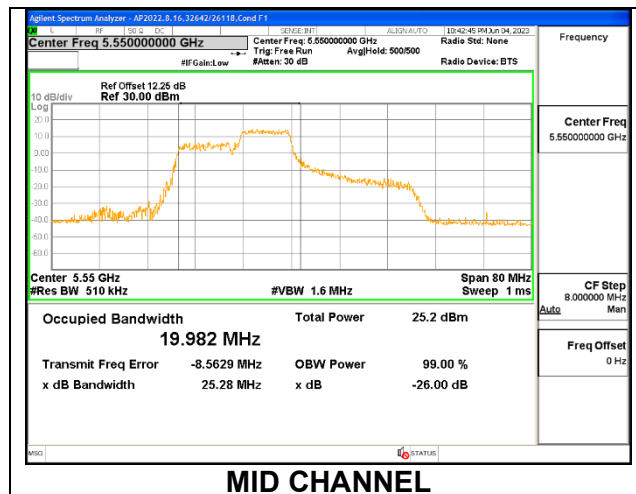

1TX Antenna 5 MODE: 106 Tones, RU Index 54

Channel	Frequency (MHz)	26 dB Bandwidth (MHz)	99% Bandwidth (MHz)
Low	5510	27.46	20.0640
Mid	5550	25.28	19.9820
High	5670	26.80	20.0700
142	5710	28.44	20.2620