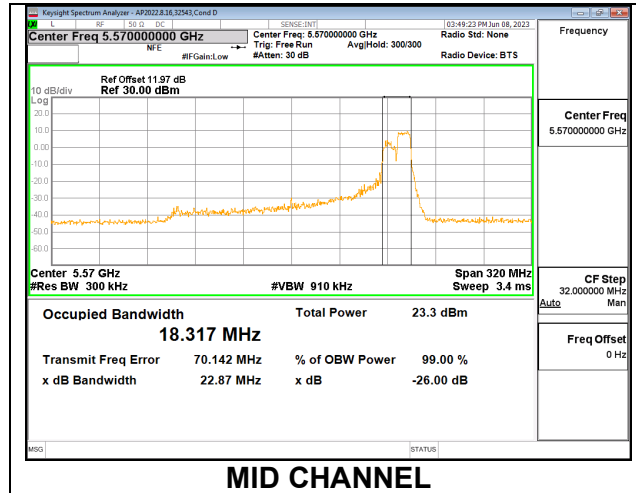

1TX Antenna 6 MODE: 106 Tones, RU Index S60

Channel	Frequency (MHz)	26 dB Bandwidth (MHz)	99% Bandwidth (MHz)
Mid	5570	22.87	18.3170