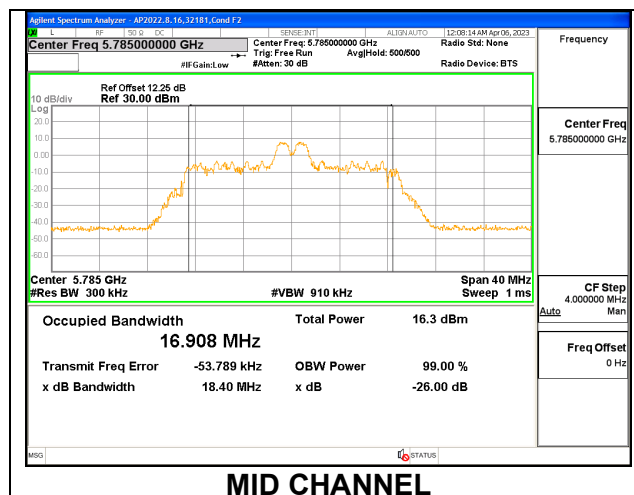

1TX Antenna 6 MODE: 26 Tones, RU Index 4

Channel	Frequency (MHz)	26 dB Bandwidth (MHz)	99% Bandwidth (MHz)
Low	5745	17.92	16.4110
Mid	5785	18.40	16.9080
High	5825	18.38	16.8720