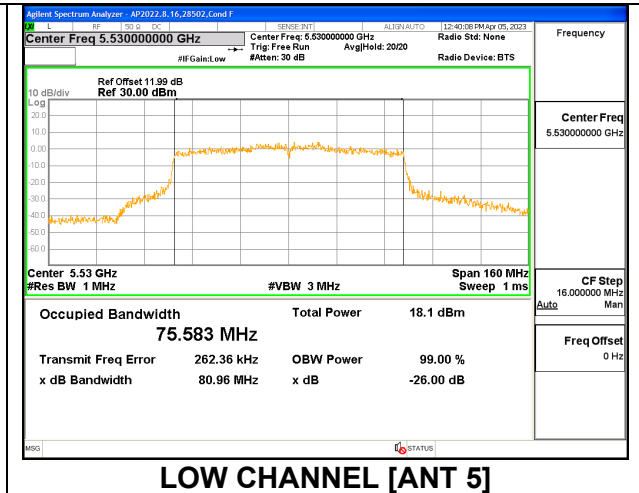

2TX Antenna 6 + Antenna 5 CDD MODE

Channel	Frequency (MHz)	26dB Bandwidth Antenna 6 (MHz)	26dB Bandwidth Antenna 5 (MHz)	99% Bandwidth Antenna 6 (MHz)	99% Bandwidth Antenna 5 (MHz)
Low	5530	83.14	80.96	75.5970	75.5830
High	5610	81.68	80.42	75.5970	75.6280
138	5690	79.96	80.21	75.4670	75.4340