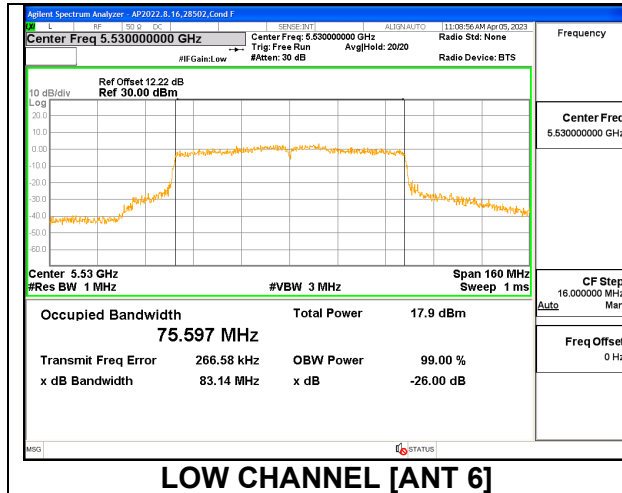

2TX Antenna 6 + Antenna 5 CDD MODE

Channel	Frequency (MHz)	26dB Bandwidth Antenna 6 (MHz)	26dB Bandwidth Antenna 5 (MHz)	99% Bandwidth Antenna 6 (MHz)	99% Bandwidth Antenna 5 (MHz)
Low	5530	83.14	80.96	75.5970	75.5830
High	5610	81.68	80.42	75.5970	75.6280
138	5690	79.96	80.21	75.4670	75.4340