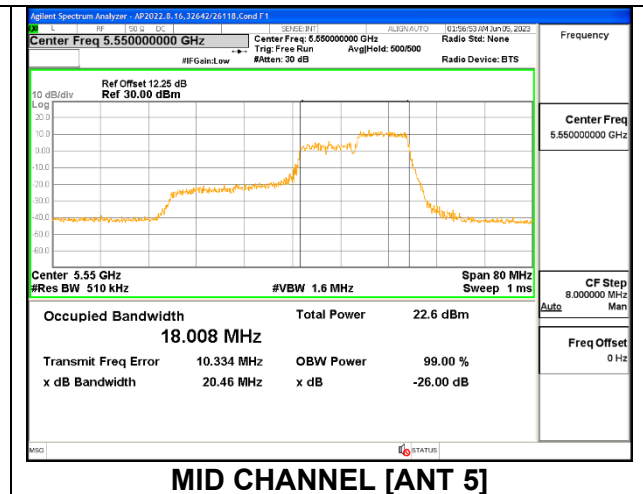

2TX Antenna 6 + Antenna 5 CDD MODE: 106 Tones, RU Index 56

Channel	Frequency (MHz)	26 dB Bandwidth Antenna 6 (MHz)	26 dB Bandwidth Antenna 5 (MHz)	99% Bandwidth Antenna 6 (MHz)	99% Bandwidth Antenna 5 (MHz)
Low	5510	21.09	20.79	18.0150	18.0430
Mid	5550	21.70	20.46	18.0020	18.0080
High	5670	22.37	21.08	18.1890	18.0180
142	5710	22.26	20.93	18.0590	17.9860