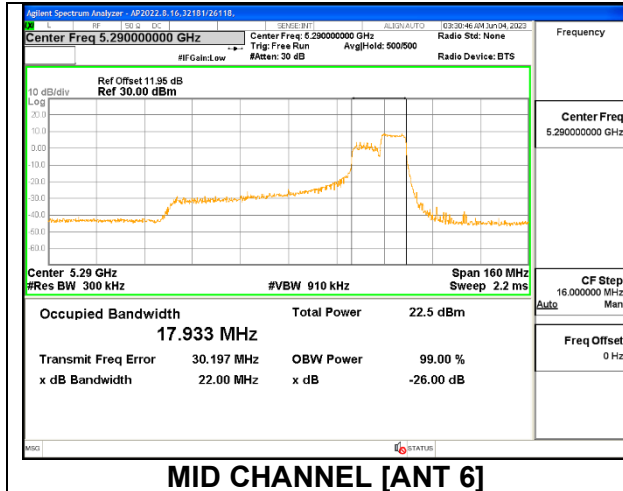

2TX Antenna 6 + Antenna 5 CDD MODE: 106 Tones, RU Index 60

Channel	Frequency (MHz)	26 dB Bandwidth Antenna 6 (MHz)	26 dB Bandwidth Antenna 5 (MHz)	99% Bandwidth Antenna 6 (MHz)	99% Bandwidth Antenna 5 (MHz)
Mid	5290	22.00	21.77	17.9330	18.5050