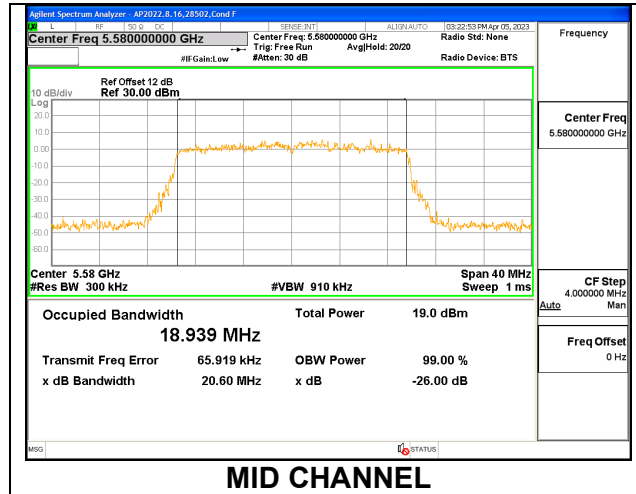

1TX Antenna 5 MODE: SU Mode

Channel	Frequency (MHz)	26 dB Bandwidth (MHz)	99% Bandwidth (MHz)
Low	5500	21.05	18.9230
Mid	5580	20.60	18.9390
High	5700	21.62	19.0980
144	5720	20.82	18.9120

MID CHANNEL