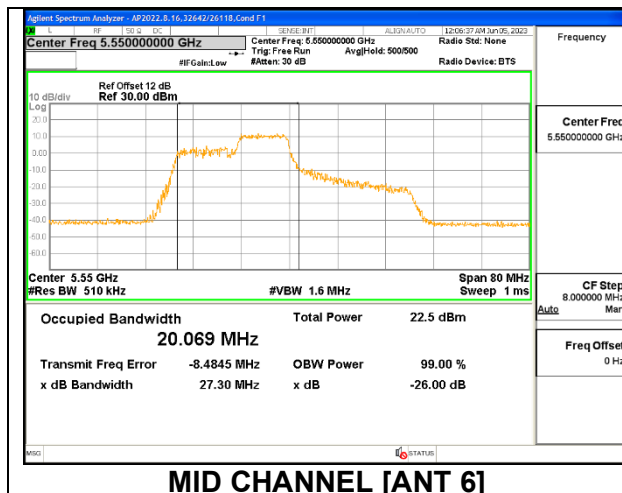

2TX Antenna 6 + Antenna 5 CDD MODE: 106 Tones, RU Index 54

Channel	Frequency (MHz)	26 dB Bandwidth Antenna 6 (MHz)	26 dB Bandwidth Antenna 5 (MHz)	99% Bandwidth Antenna 6 (MHz)	99% Bandwidth Antenna 5 (MHz)
Low	5510	26.36	25.38	20.1560	19.5740
Mid	5550	27.30	24.77	20.0690	19.4360
High	5670	28.65	26.81	20.1160	19.4980
142	5710	28.28	23.10	20.2370	19.5050