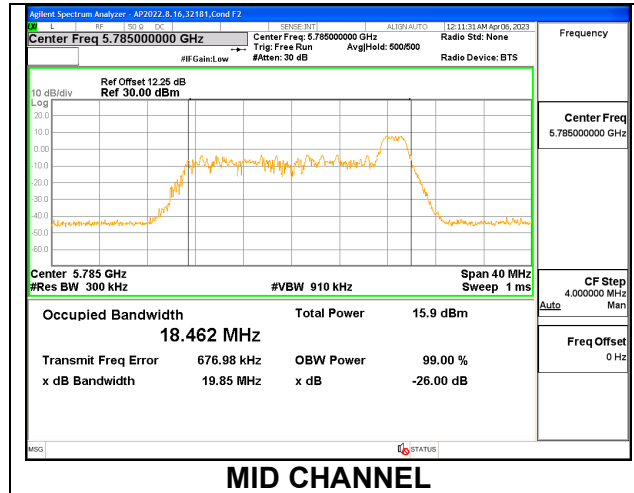

1TX Antenna 6 MODE: 26 Tones, RU Index 8

Channel	Frequency (MHz)	26 dB Bandwidth (MHz)	99% Bandwidth (MHz)
Low	5745	19.97	18.3650
Mid	5785	19.85	18.4620
High	5825	20.07	18.4120