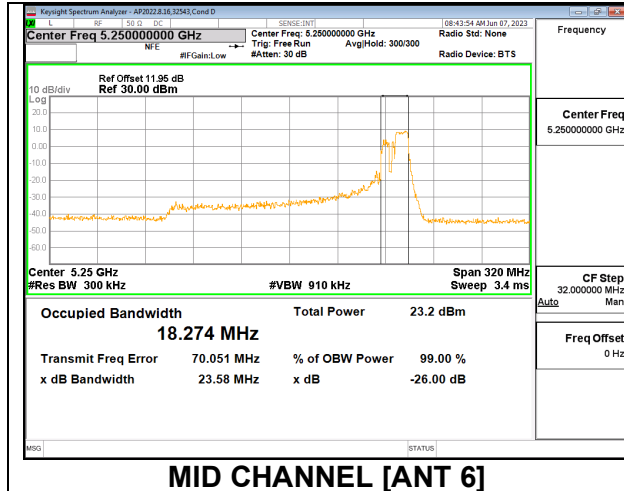

2TX Antenna 6 + Antenna 5 CDD MODE: 106 Tones, RU Index S60

Channel	Frequency (MHz)	26 dB Bandwidth Antenna 6 (MHz)	26 dB Bandwidth Antenna 5 (MHz)	99% Bandwidth Antenna 6 (MHz)	99% Bandwidth Antenna 5 (MHz)
Mid	5250	23.58	20.01	18.2740	17.6900