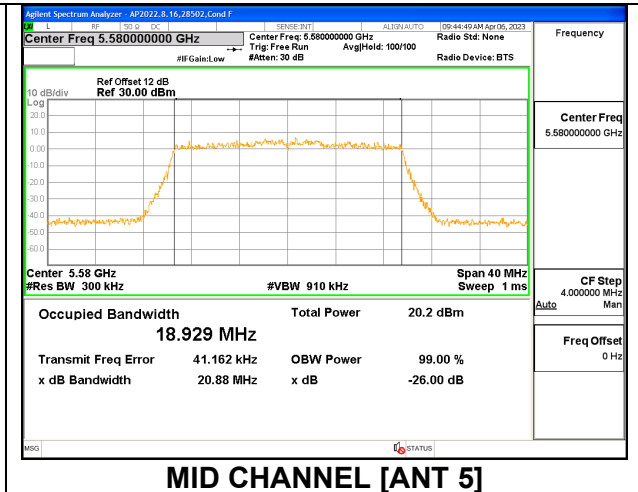

2TX Antenna 6 + Antenna 5 CDD MODE: SU Mode

Channel	Frequency (MHz)	26 dB Bandwidth Antenna 6 (MHz)	26 dB Bandwidth Antenna 5 (MHz)	99% Bandwidth Antenna 6 (MHz)	99% Bandwidth Antenna 5 (MHz)
Low	5500	21.65	21.19	19.0040	18.9950
Mid	5580	20.88	20.88	18.9310	18.9290
High	5700	20.95	21.10	18.9770	18.9420
144	5720	20.56	20.89	18.9320	18.9590