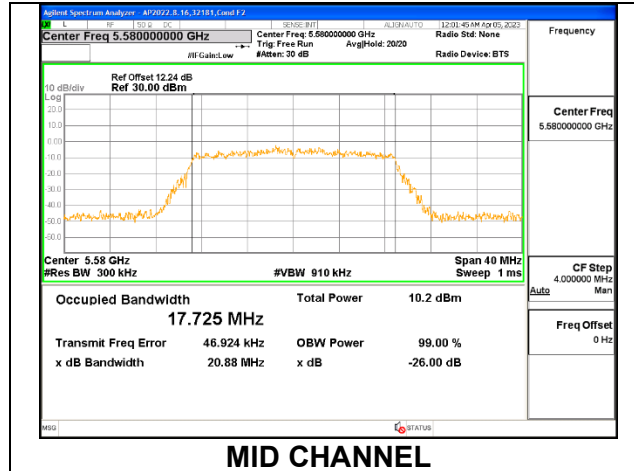

9.2.15. 802.11n HT20 MODE IN THE 5.6 GHz BAND

1TX Antenna 6 MODE

Channel	Frequency (MHz)	26dB Bandwidth (MHz)	99% Bandwidth (MHz)
Low	5500	20.95	17.8240
Mid	5580	20.88	17.7250
High	5700	21.63	17.9000
144	5720	20.85	17.6520