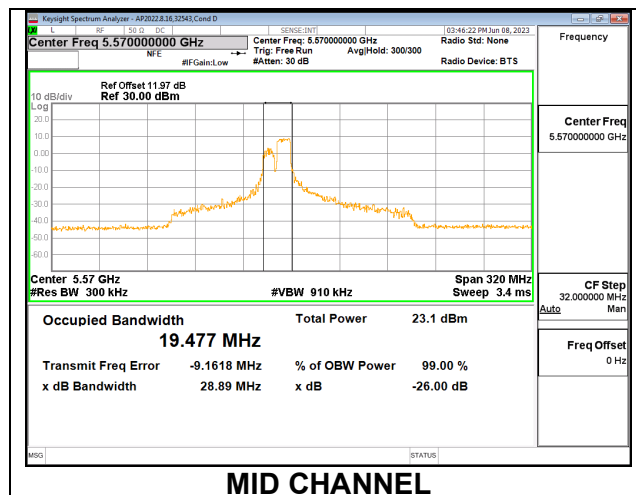

1TX Antenna 6 MODE: 106 Tones, RU Index 60

Channel	Frequency (MHz)	26 dB Bandwidth (MHz)	99% Bandwidth (MHz)
Mid	5570	28.89	19.4770