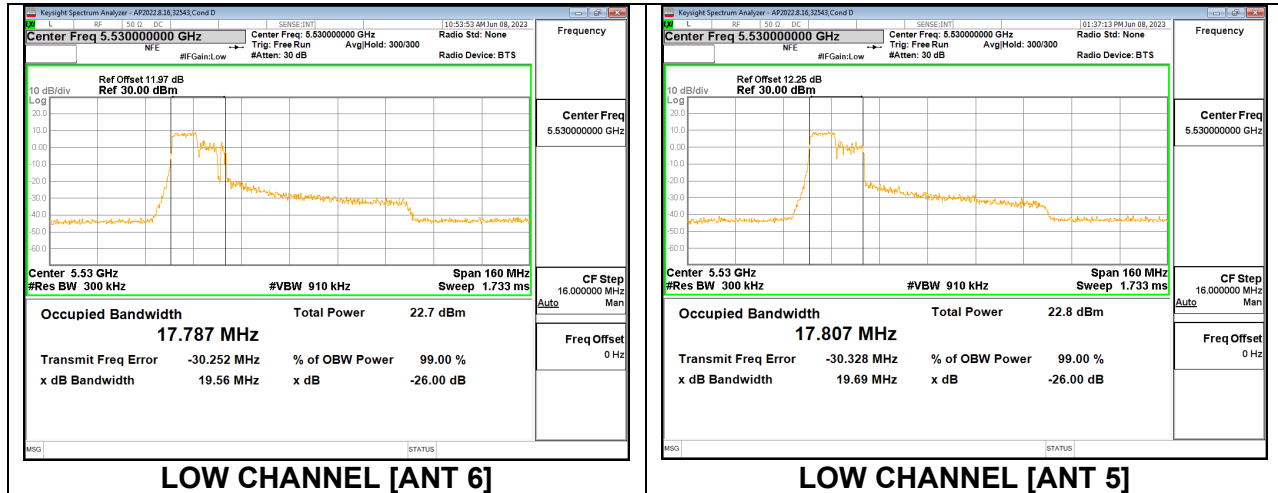

2TX Antenna 6 + Antenna 5 CDD MODE: 106 Tones, RU Index 53

Channel	Frequency (MHz)	26 dB Bandwidth Antenna 6 (MHz)	26 dB Bandwidth Antenna 5 (MHz)	99% Bandwidth Antenna 6 (MHz)	99% Bandwidth Antenna 5 (MHz)
Low	5530	19.56	19.69	17.7870	17.8070
High	5610	19.40	19.85	17.8170	17.7740
138	5690	21.06	18.90	17.8830	17.3130