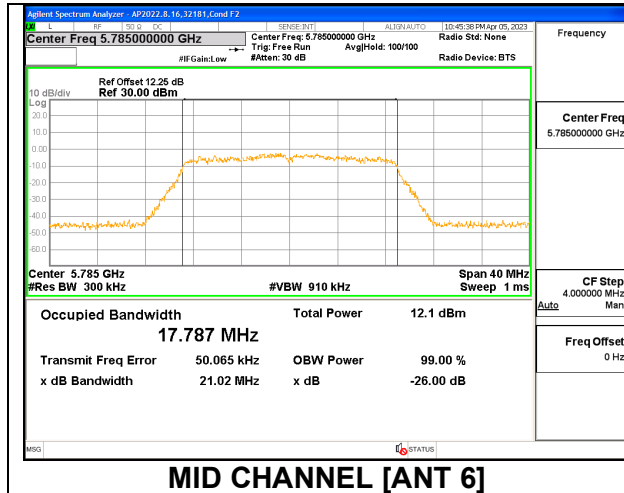

2TX Antenna 6 + Antenna 5 CDD MODE

Channel	Frequency (MHz)	26dB Bandwidth Antenna 6 (MHz)	26dB Bandwidth Antenna 5 (MHz)	99% Bandwidth Antenna 6 (MHz)	99% Bandwidth Antenna 5 (MHz)
Low	5745	21.16	20.76	17.7800	17.7670
Mid	5785	21.02	20.90	17.7870	17.7790
High	5825	21.17	20.88	17.7760	17.7650