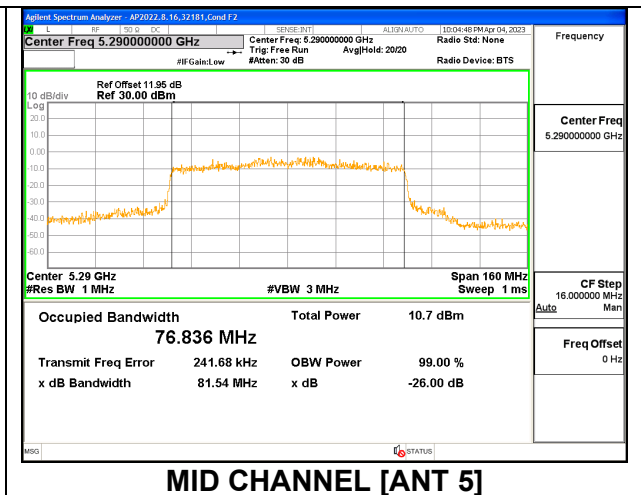

2TX Antenna 6 + Antenna 5 CDD MODE: SU Mode

Channel	Frequency (MHz)	26 dB Bandwidth Antenna 6 (MHz)	26 dB Bandwidth Antenna 5 (MHz)	99% Bandwidth Antenna 6 (MHz)	99% Bandwidth Antenna 5 (MHz)
Mid	5290	80.81	81.54	76.9020	76.8360