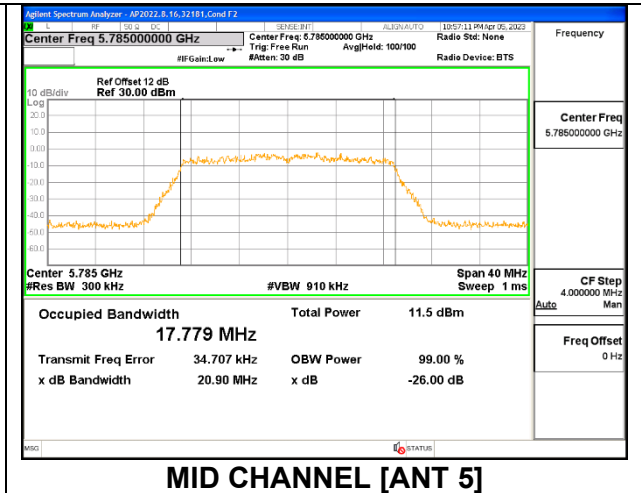

2TX Antenna 6 + Antenna 5 CDD MODE

Channel	Frequency (MHz)	26dB Bandwidth Antenna 6 (MHz)	26dB Bandwidth Antenna 5 (MHz)	99% Bandwidth Antenna 6 (MHz)	99% Bandwidth Antenna 5 (MHz)
Low	5745	21.16	20.76	17.7800	17.7670
Mid	5785	21.02	20.90	17.7870	17.7790
High	5825	21.17	20.88	17.7760	17.7650