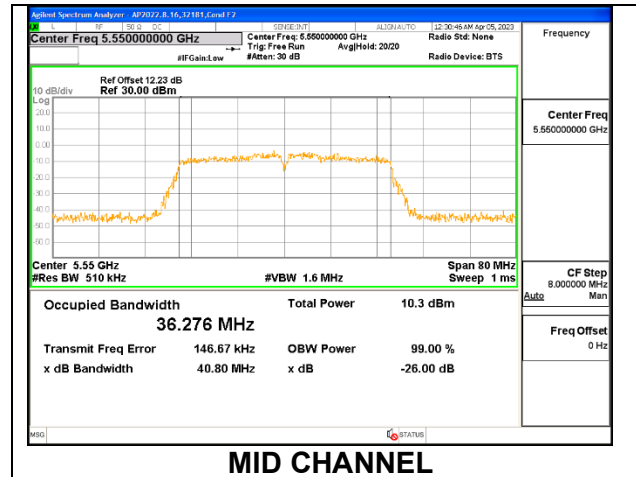

9.2.16. 802.11n HT40 MODE IN THE 5.6 GHz BAND

1TX Antenna 6 MODE

Channel	Frequency (MHz)	26dB Bandwidth (MHz)	99% Bandwidth (MHz)
Low	5510	45.46	36.1870
Mid	5550	40.80	36.2760
High	5670	42.60	36.3080
142	5710	40.42	36.1730