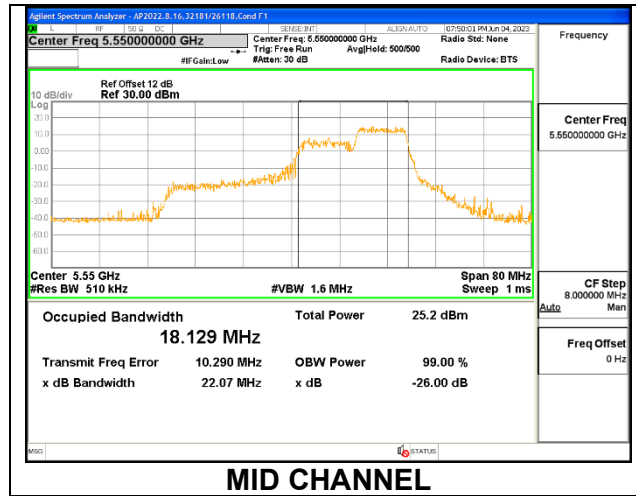

1TX Antenna 6 MODE: 106 Tones, RU Index 56

Channel	Frequency (MHz)	26 dB Bandwidth (MHz)	99% Bandwidth (MHz)
Low	5510	21.87	18.0220
Mid	5550	22.07	18.1290
High	5670	22.01	18.3310
142	5710	22.37	18.1730