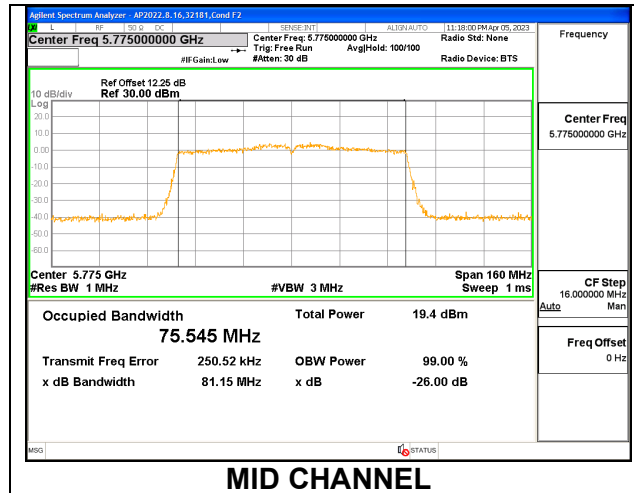

LOW CHANNEL [ANT 6]

LOW CHANNEL [ANT 5]

9.2.25. 802.11ac VHT80 MODE IN THE 5.8 GHz BAND

1TX Antenna 6 MODE

Channel	Frequency (MHz)	26 dB Bandwidth (MHz)	99% Bandwidth (MHz)
Mid	5775	81.15	75.5450

1TX Antenna 5 MODE