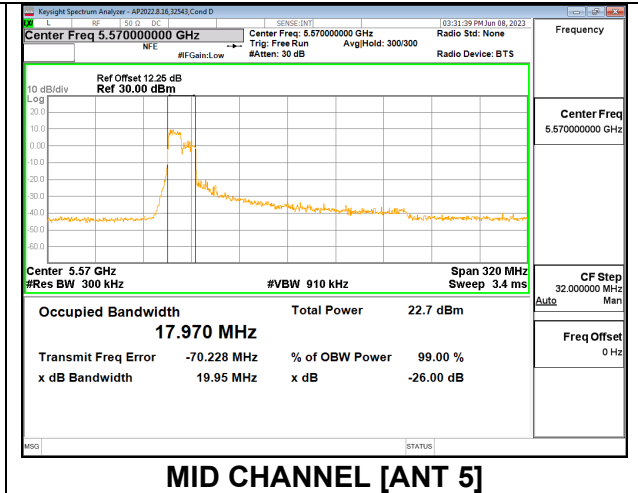

2TX Antenna 6 + Antenna 5 CDD MODE: 106 Tones, RU Index 53

Channel	Frequency (MHz)	26 dB Bandwidth Antenna 6 (MHz)	26 dB Bandwidth Antenna 5 (MHz)	99% Bandwidth Antenna 6 (MHz)	99% Bandwidth Antenna 5 (MHz)
Mid	5570	22.31	19.95	18.2710	17.9700