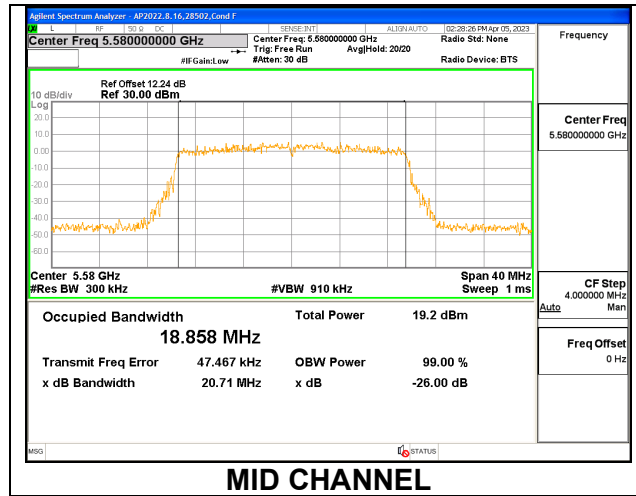

1TX Antenna 6 MODE: SU Mode

Channel	Frequency (MHz)	26 dB Bandwidth (MHz)	99% Bandwidth (MHz)
Low	5500	20.92	19.0080
Mid	5580	20.71	18.8580
High	5700	20.80	18.8900
144	5720	20.47	18.9920