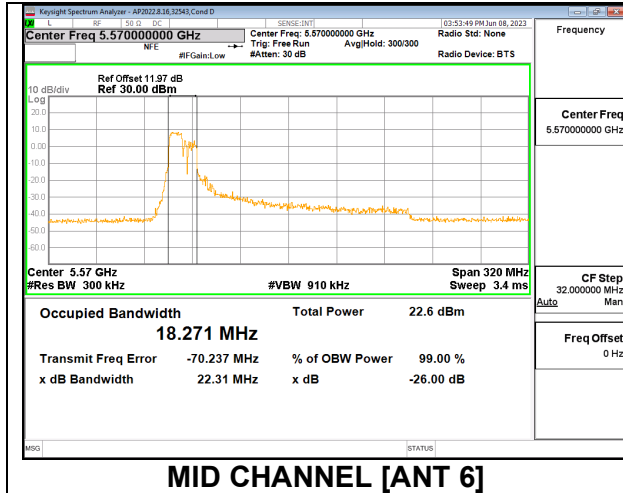

2TX Antenna 6 + Antenna 5 CDD MODE: 106 Tones, RU Index 53

Channel	Frequency (MHz)	26 dB Bandwidth Antenna 6 (MHz)	26 dB Bandwidth Antenna 5 (MHz)	99% Bandwidth Antenna 6 (MHz)	99% Bandwidth Antenna 5 (MHz)
Mid	5570	22.31	19.95	18.2710	17.9700