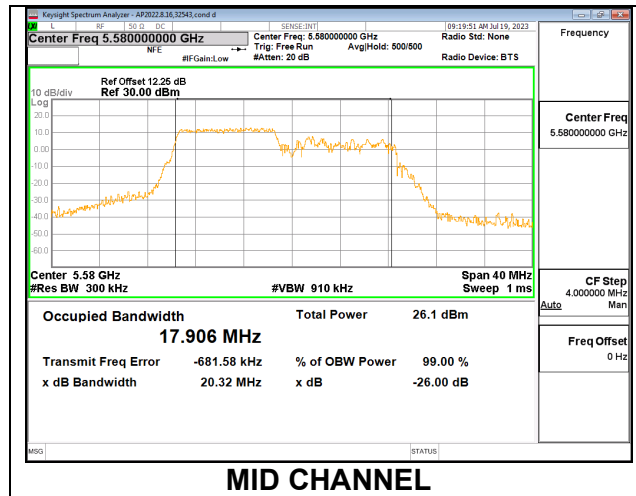

1TX Antenna 5 MODE: 106 Tones, RU Index 53

Channel	Frequency (MHz)	26 dB Bandwidth (MHz)	99% Bandwidth (MHz)
Low	5500	20.43	18.1920
Mid	5580	20.32	17.9060
High	5700	20.17	18.1550
144	5720	20.01	17.9820