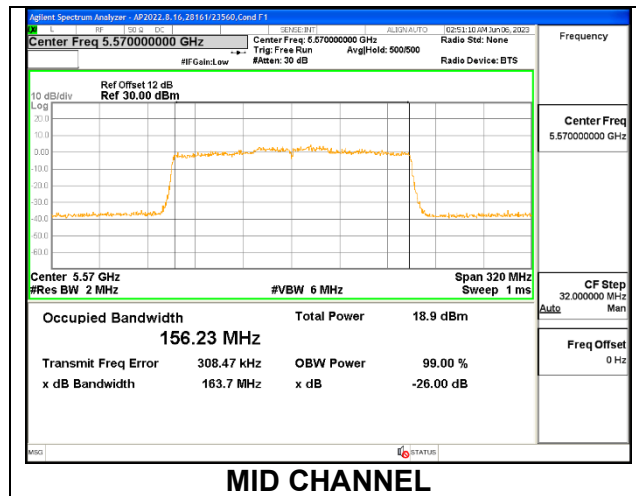

1TX Antenna 6 MODE: SU Mode

Channel	Frequency (MHz)	26 dB Bandwidth (MHz)	99% Bandwidth (MHz)
Mid	5570	163.70	156.2300