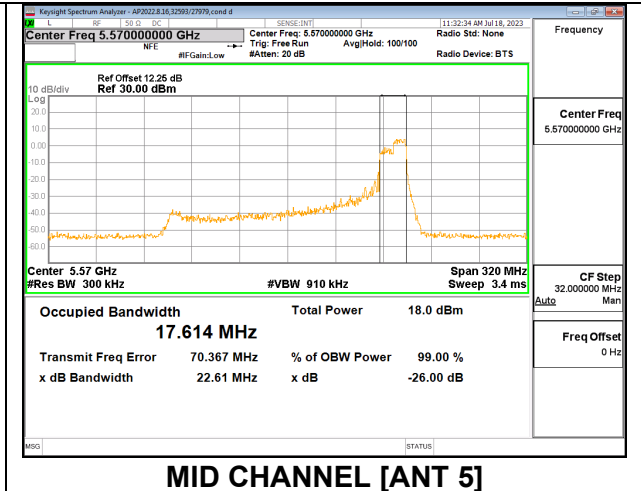

2TX Antenna 6 + Antenna 5 CDD MODE: 106 Tones, RU Index S60

Channel	Frequency (MHz)	26 dB Bandwidth Antenna 6 (MHz)	26 dB Bandwidth Antenna 5 (MHz)	99% Bandwidth Antenna 6 (MHz)	99% Bandwidth Antenna 5 (MHz)
Mid	5570	22.17	22.61	18.0650	17.6140