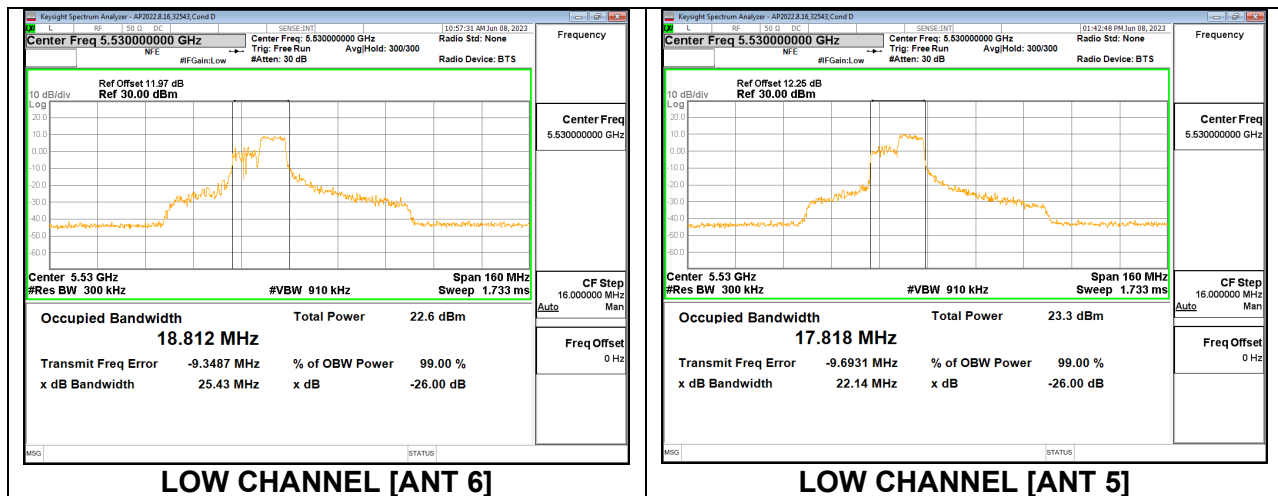

2TX Antenna 6 + Antenna 5 CDD MODE: 106 Tones, RU Index 56

Channel	Frequency (MHz)	26 dB Bandwidth Antenna 6 (MHz)	26 dB Bandwidth Antenna 5 (MHz)	99% Bandwidth Antenna 6 (MHz)	99% Bandwidth Antenna 5 (MHz)
Low	5530	25.43	22.14	18.8120	17.8180
High	5610	25.79	21.92	18.5460	17.1640
138	5690	25.23	20.73	18.1360	17.0110