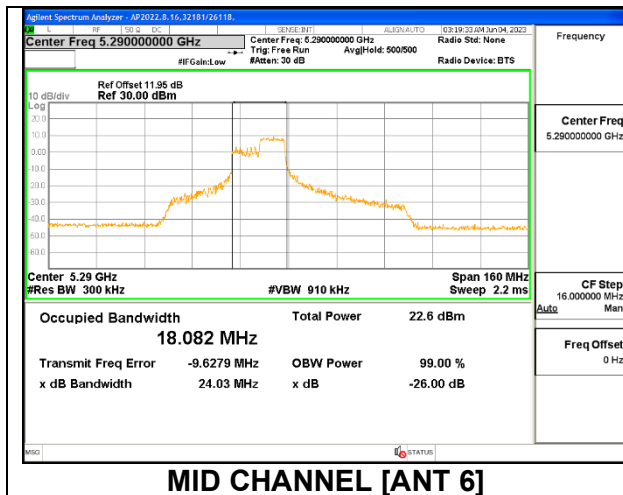

2TX Antenna 6 + Antenna 5 CDD MODE: 106 Tones, RU Index 56

Channel	Frequency (MHz)	26 dB Bandwidth Antenna 6 (MHz)	26 dB Bandwidth Antenna 5 (MHz)	99% Bandwidth Antenna 6 (MHz)	99% Bandwidth Antenna 5 (MHz)
Mid	5290	24.03	21.88	18.0820	18.0220