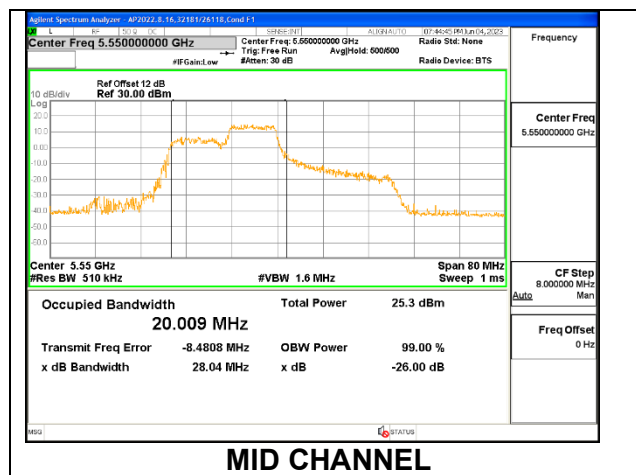

1TX Antenna 6 MODE: 106 Tones, RU Index 54

Channel	Frequency (MHz)	26 dB Bandwidth (MHz)	99% Bandwidth (MHz)
Low	5510	27.12	19.1570
Mid	5550	28.04	20.0090
High	5670	21.87	18.0220
142	5710	26.15	20.1050