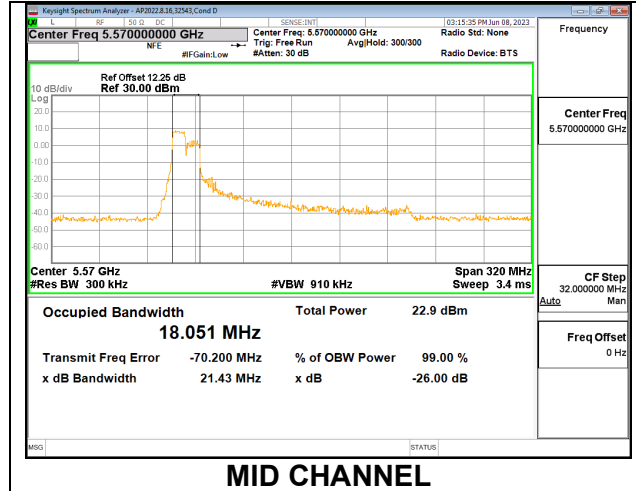

1TX Antenna 5 MODE: 106 Tones, RU Index 53

Channel	Frequency (MHz)	26 dB Bandwidth (MHz)	99% Bandwidth (MHz)
Mid	5570	21.43	18.0510