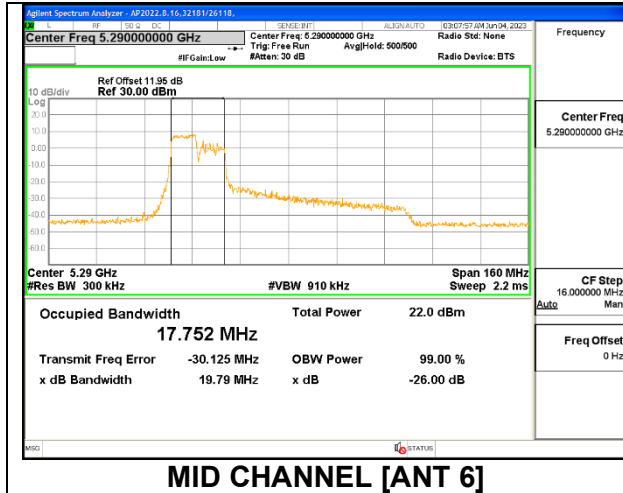

2TX Antenna 6 + Antenna 5 CDD MODE: 106 Tones, RU Index 53

Channel	Frequency (MHz)	26 dB Bandwidth Antenna 6 (MHz)	26 dB Bandwidth Antenna 5 (MHz)	99% Bandwidth Antenna 6 (MHz)	99% Bandwidth Antenna 5 (MHz)
Mid	5290	19.79	19.84	17.7520	17.7350