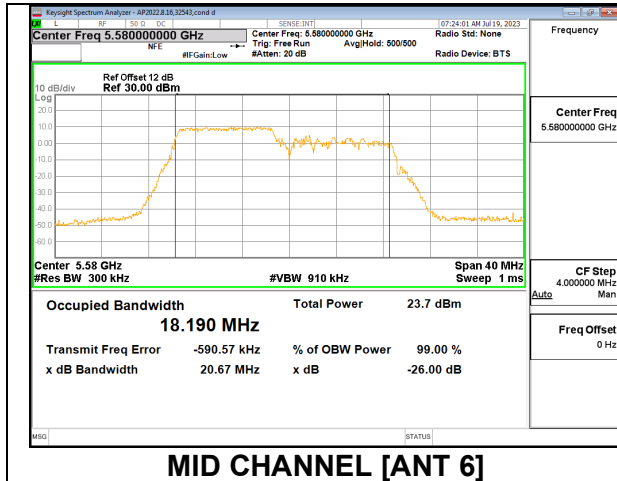

2TX Antenna 6 + Antenna 5 CDD MODE: 106 Tones, RU Index 53

Channel	Frequency (MHz)	26 dB Bandwidth Antenna 6 (MHz)	26 dB Bandwidth Antenna 5 (MHz)	99% Bandwidth Antenna 6 (MHz)	99% Bandwidth Antenna 5 (MHz)
Low	5500	20.62	20.17	18.0650	18.0630
Mid	5580	20.67	20.32	18.1900	18.1060
High	5700	20.40	20.37	18.1150	18.1260
144	5720	20.48	20.22	18.1670	18.1180