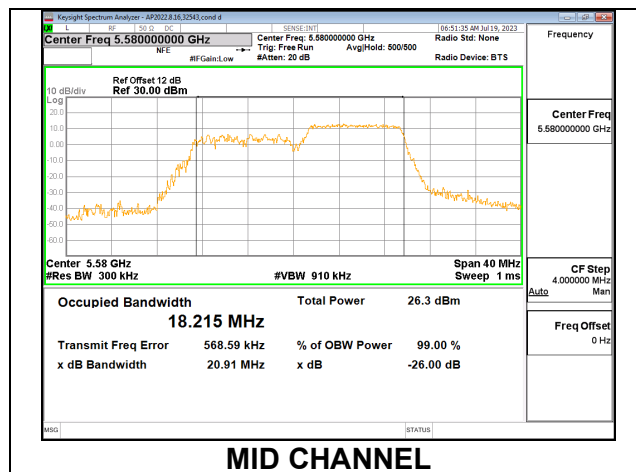

1TX Antenna 6 MODE: 106 Tones, RU Index 54

Channel	Frequency (MHz)	26 dB Bandwidth (MHz)	99% Bandwidth (MHz)
Low	5500	20.62	17.8310
Mid	5580	20.91	18.2150
High	5700	20.75	18.2460
144	5720	20.92	17.8490