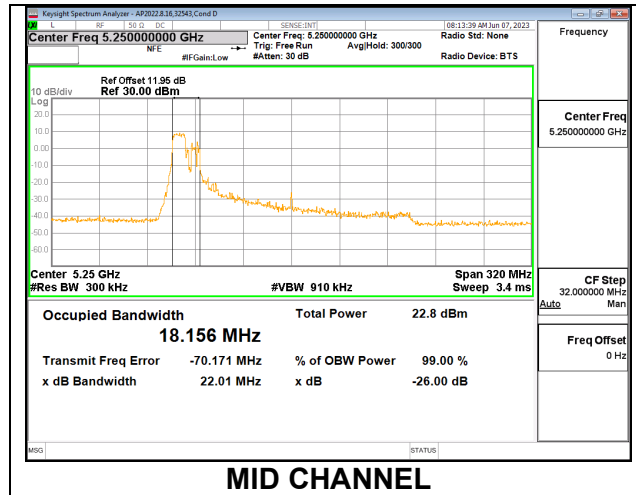

9.2.14. 802.11ax HE160 MODE IN THE 5.3 GHz BAND

1TX Antenna 6 MODE: 106 Tones, RU Index 53

Channel	Frequency (MHz)	26 dB Bandwidth (MHz)	99% Bandwidth (MHz)
Mid	5250	22.01	18.1560