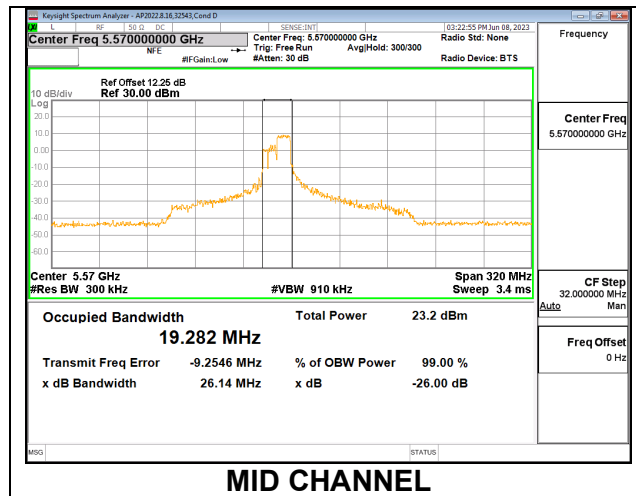

1TX Antenna 5 MODE: 106 Tones, RU Index 60

Channel	Frequency (MHz)	26 dB Bandwidth (MHz)	99% Bandwidth (MHz)
Mid	5570	26.14	19.2820