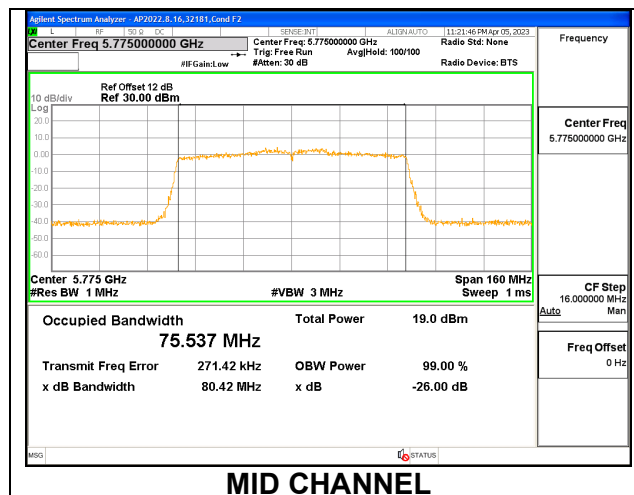

1TX Antenna 5 MODE

Channel	Frequency (MHz)	26 dB Bandwidth (MHz)	99% Bandwidth (MHz)
Mid	5775	80.42	75.5370