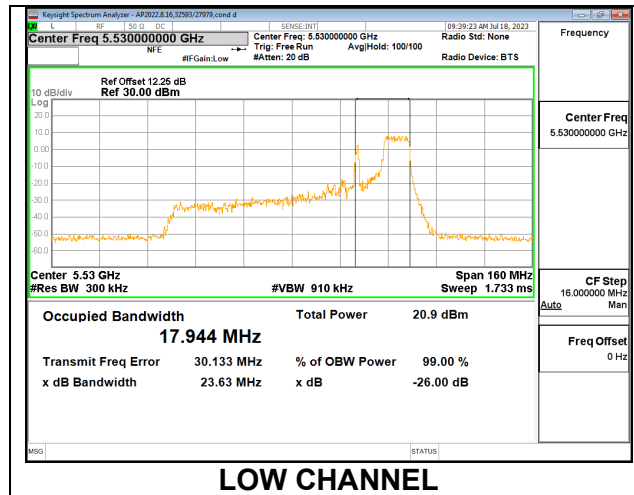

1TX Antenna 5 MODE: 106 Tones, RU Index 60

Channel	Frequency (MHz)	26 dB Bandwidth (MHz)	99% Bandwidth (MHz)
Low	5530	23.63	17.9440
High	5610	21.20	17.8670
138	5690	21.28	17.7800