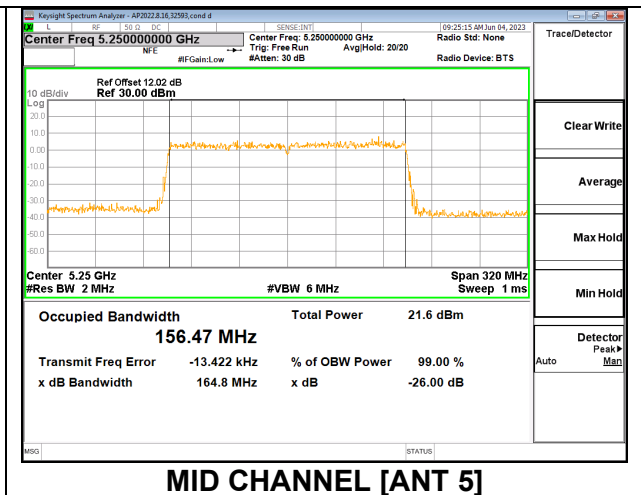

2TX Antenna 6 + Antenna 5 CDD MODE: SU Mode

Channel	Frequency (MHz)	26 dB Bandwidth Antenna 6 (MHz)	26 dB Bandwidth Antenna 5 (MHz)	99% Bandwidth Antenna 6 (MHz)	99% Bandwidth Antenna 5 (MHz)
Mid	5250	164.10	164.80	156.1500	156.4700