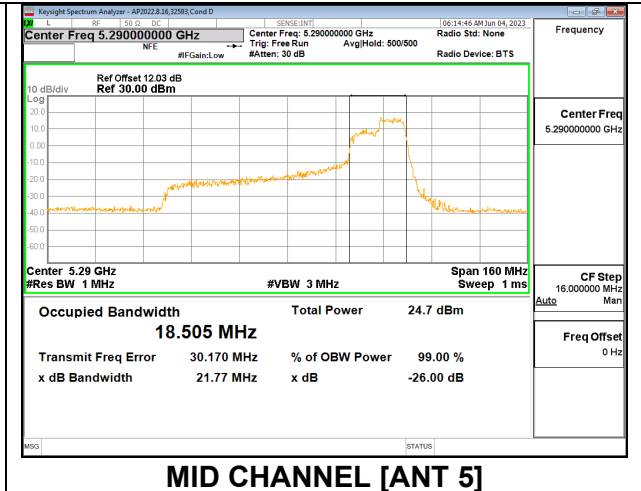

2TX Antenna 6 + Antenna 5 CDD MODE: 106 Tones, RU Index 60

Channel	Frequency (MHz)	26 dB Bandwidth Antenna 6 (MHz)	26 dB Bandwidth Antenna 5 (MHz)	99% Bandwidth Antenna 6 (MHz)	99% Bandwidth Antenna 5 (MHz)
Mid	5290	22.00	21.77	17.9330	18.5050