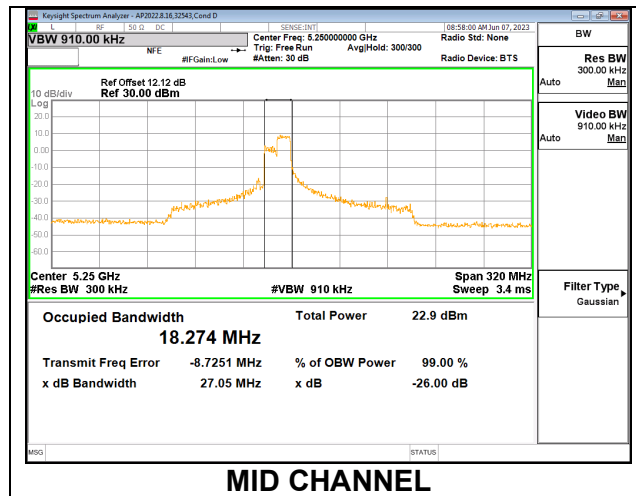

1TX Antenna 5 MODE: 106 Tones, RU Index 60

Channel	Frequency (MHz)	26 dB Bandwidth (MHz)	99% Bandwidth (MHz)
Mid	5250	27.05	18.2740