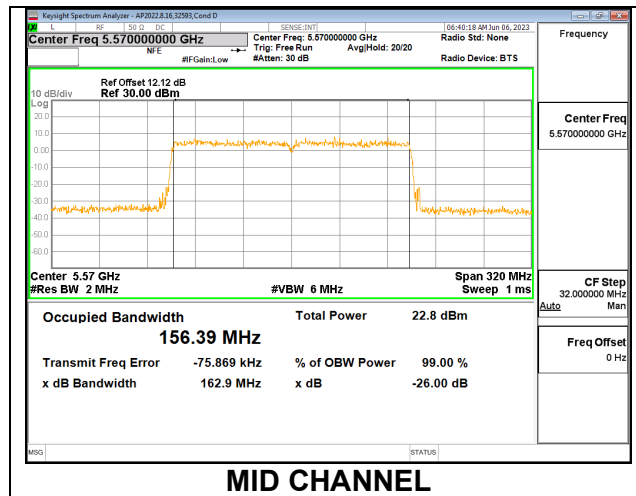

1TX Antenna 5 MODE: SU Mode

Channel	Frequency (MHz)	26 dB Bandwidth (MHz)	99% Bandwidth (MHz)
Mid	5570	162.90	156.3900