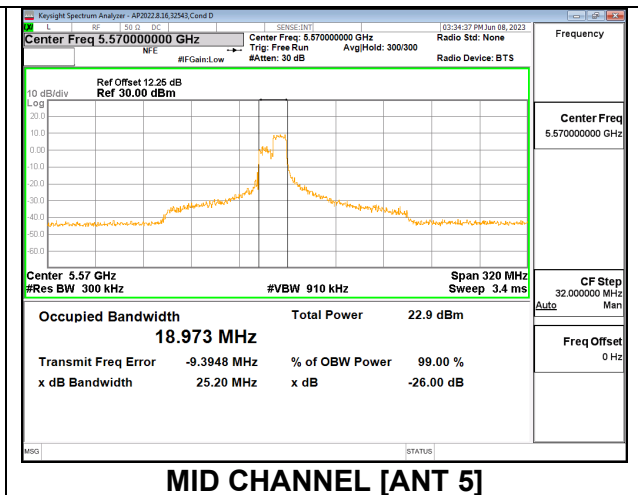

2TX Antenna 6 + Antenna 5 CDD MODE: 106 Tones, RU Index 60

Channel	Frequency (MHz)	26 dB Bandwidth Antenna 6 (MHz)	26 dB Bandwidth Antenna 5 (MHz)	99% Bandwidth Antenna 6 (MHz)	99% Bandwidth Antenna 5 (MHz)
Mid	5570	24.69	25.20	19.4920	18.9730