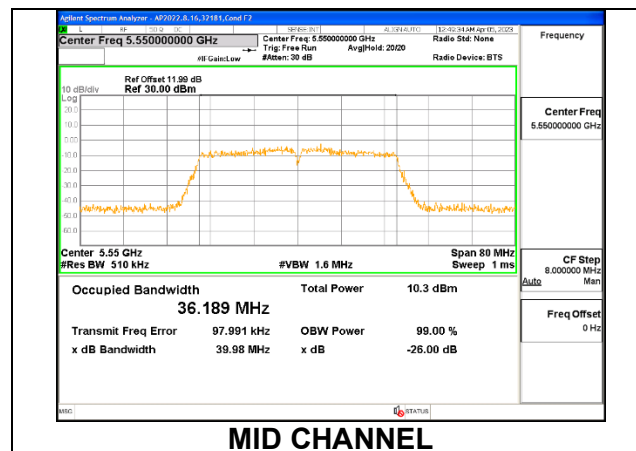

1TX Antenna 5 MODE

Channel	Frequency (MHz)	26dB Bandwidth (MHz)	99% Bandwidth (MHz)
Low	5510	42.50	36.2810
Mid	5550	39.98	36.1890
High	5670	40.48	36.2910
142	5710	40.29	36.2350