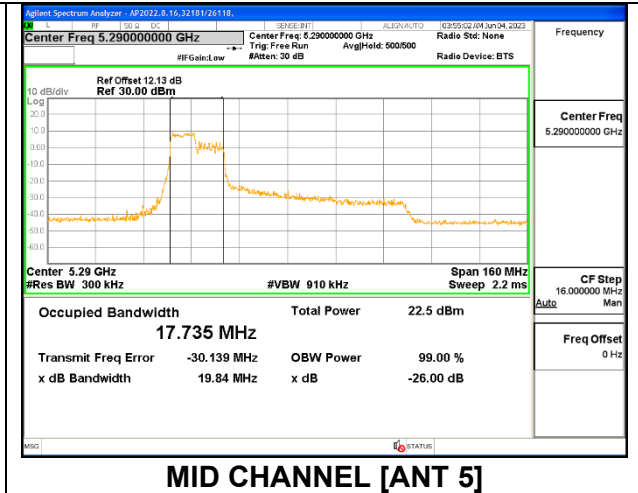

2TX Antenna 6 + Antenna 5 CDD MODE: 106 Tones, RU Index 53

Channel	Frequency (MHz)	26 dB Bandwidth Antenna 6 (MHz)	26 dB Bandwidth Antenna 5 (MHz)	99% Bandwidth Antenna 6 (MHz)	99% Bandwidth Antenna 5 (MHz)
Mid	5290	19.79	19.84	17.7520	17.7350