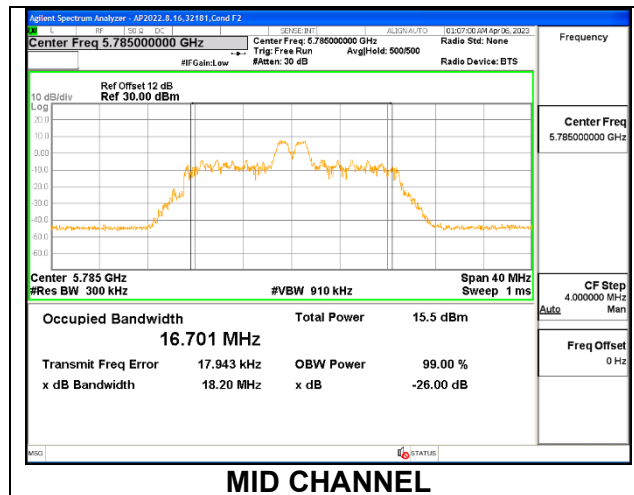

1TX Antenna 5 MODE: 26 Tones, RU Index 4

Channel	Frequency (MHz)	26 dB Bandwidth (MHz)	99% Bandwidth (MHz)
Low	5745	18.28	16.9960
Mid	5785	18.20	16.7010
High	5825	18.34	16.8700