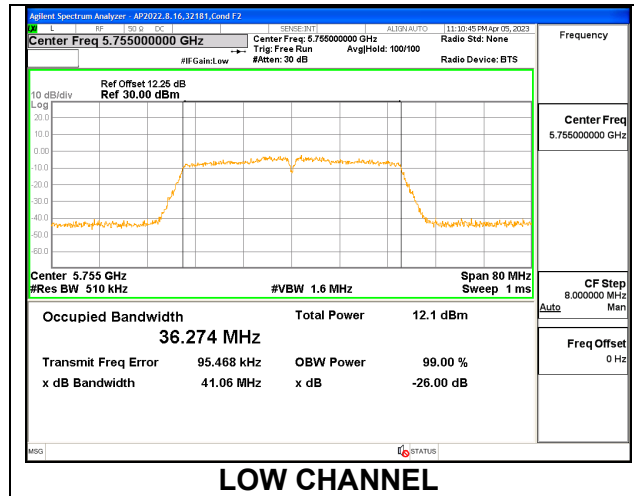

9.2.24. 802.11n HT40 MODE IN THE 5.8 GHz BAND

1TX Antenna 6 MODE

Channel	Frequency (MHz)	26dB Bandwidth (MHz)	99% Bandwidth (MHz)
Low	5755	41.06	36.2740
High	5795	41.01	36.2410