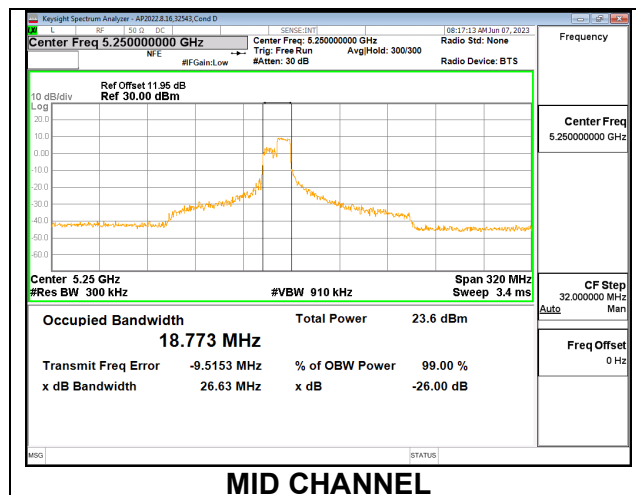

1TX Antenna 6 MODE: 106 Tones, RU Index 60

Channel	Frequency (MHz)	26 dB Bandwidth (MHz)	99% Bandwidth (MHz)
Mid	5250	26.63	18.7730