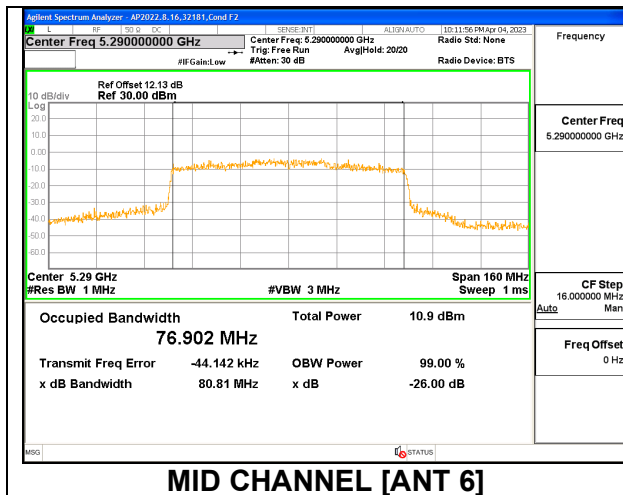

2TX Antenna 6 + Antenna 5 CDD MODE: SU Mode

Channel	Frequency (MHz)	26 dB Bandwidth Antenna 6 (MHz)	26 dB Bandwidth Antenna 5 (MHz)	99% Bandwidth Antenna 6 (MHz)	99% Bandwidth Antenna 5 (MHz)
Mid	5290	80.81	81.54	76.9020	76.8360