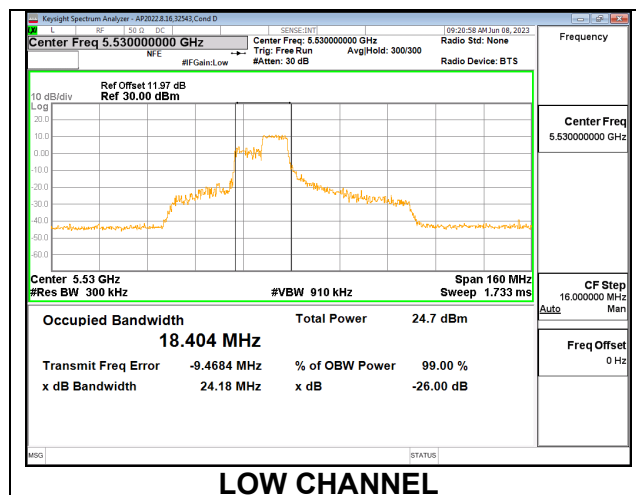

1TX Antenna 6 MODE: 106 Tones, RU Index 56

Channel	Frequency (MHz)	26 dB Bandwidth (MHz)	99% Bandwidth (MHz)
Low	5530	24.18	18.4040
High	5610	24.31	17.7410
138	5690	24.06	18.6130