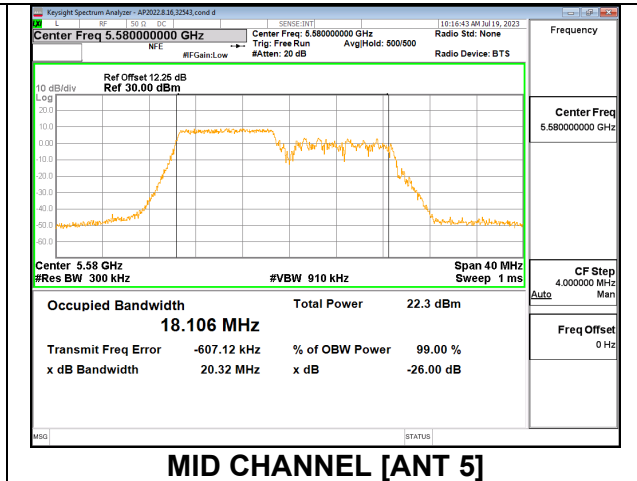

2TX Antenna 6 + Antenna 5 CDD MODE: 106 Tones, RU Index 53

Channel	Frequency (MHz)	26 dB Bandwidth Antenna 6 (MHz)	26 dB Bandwidth Antenna 5 (MHz)	99% Bandwidth Antenna 6 (MHz)	99% Bandwidth Antenna 5 (MHz)
Low	5500	20.62	20.17	18.0650	18.0630
Mid	5580	20.67	20.32	18.1900	18.1060
High	5700	20.40	20.37	18.1150	18.1260
144	5720	20.48	20.22	18.1670	18.1180