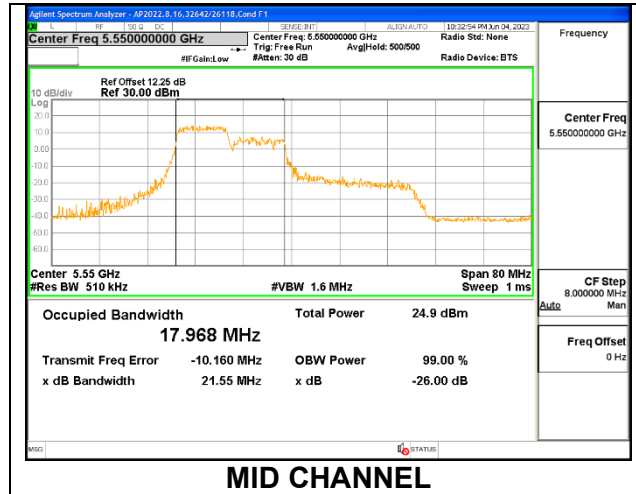

1TX Antenna 5 MODE: 106 Tones, RU Index 53

Channel	Frequency (MHz)	26 dB Bandwidth (MHz)	99% Bandwidth (MHz)
Low	5510	20.79	18.0130
Mid	5550	21.55	17.9680
High	5670	20.91	18.0550
142	5710	21.02	18.0430