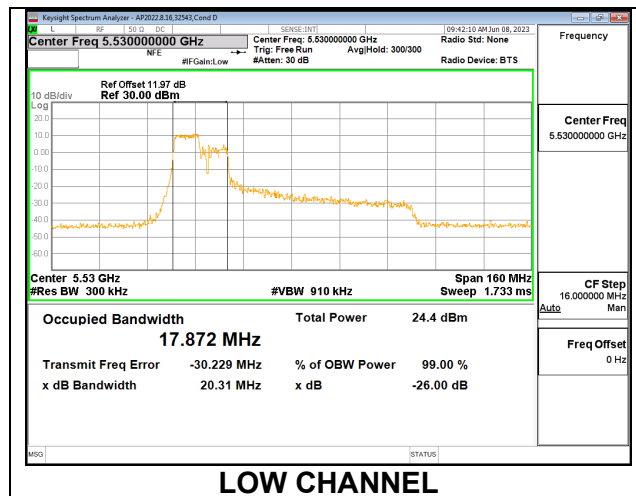

9.2.21. 802.11ax HE80 MODE IN THE 5.6 GHz BAND

1TX Antenna 6 MODE: 106 Tones, RU Index 53

Channel	Frequency (MHz)	26 dB Bandwidth (MHz)	99% Bandwidth (MHz)
Low	5530	20.31	17.8720
High	5610	20.12	17.7500
138	5690	19.70	17.7120