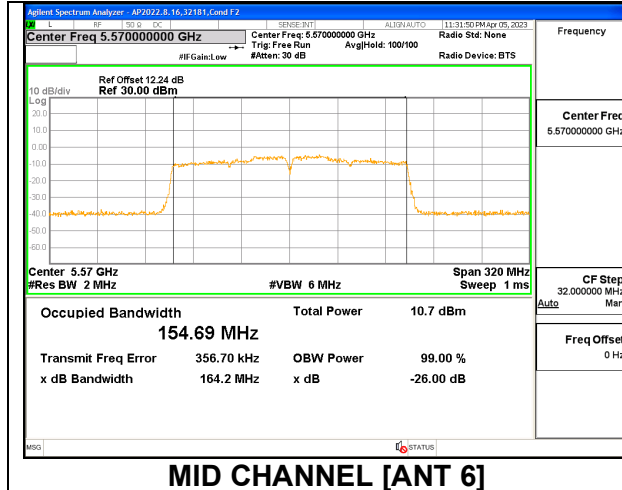

2TX Antenna 6 + Antenna 5 CDD MODE

Channel	Frequency (MHz)	26dB Bandwidth Antenna 6 (MHz)	26dB Bandwidth Antenna 5 (MHz)	99% Bandwidth Antenna 6 (MHz)	99% Bandwidth Antenna 5 (MHz)
Mid	5570	164.20	163.00	154.6900	154.6600