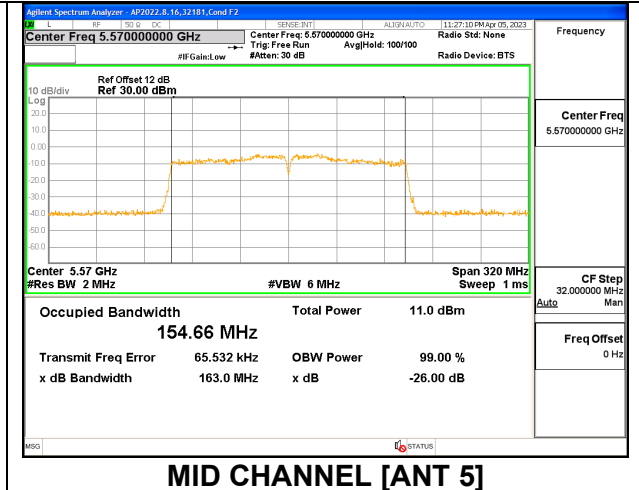

2TX Antenna 6 + Antenna 5 CDD MODE

Channel	Frequency (MHz)	26dB Bandwidth Antenna 6 (MHz)	26dB Bandwidth Antenna 5 (MHz)	99% Bandwidth Antenna 6 (MHz)	99% Bandwidth Antenna 5 (MHz)
Mid	5570	164.20	163.00	154.6900	154.6600