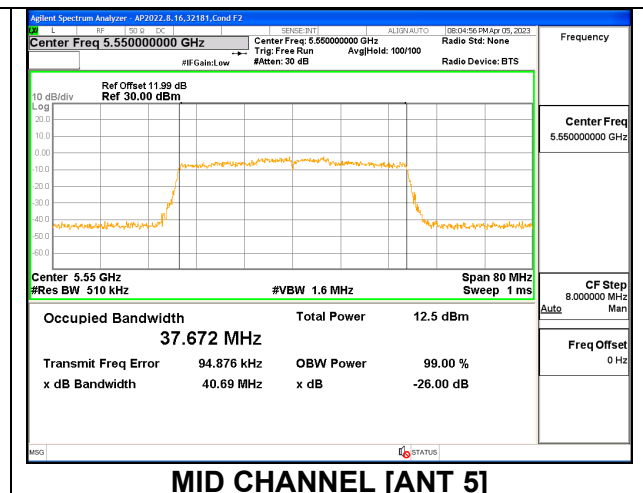

2TX Antenna 6 + Antenna 5 CDD MODE: SU Mode

Channel	Frequency (MHz)	26 dB Bandwidth Antenna 6 (MHz)	26 dB Bandwidth Antenna 5 (MHz)	99% Bandwidth Antenna 6 (MHz)	99% Bandwidth Antenna 5 (MHz)
Low	5510	48.44	44.16	37.7550	37.8210
Mid	5550	40.49	40.69	37.7390	37.6720
High	5670	44.56	48.69	37.8150	37.8510
142	5710	40.83	40.67	37.6560	37.7570