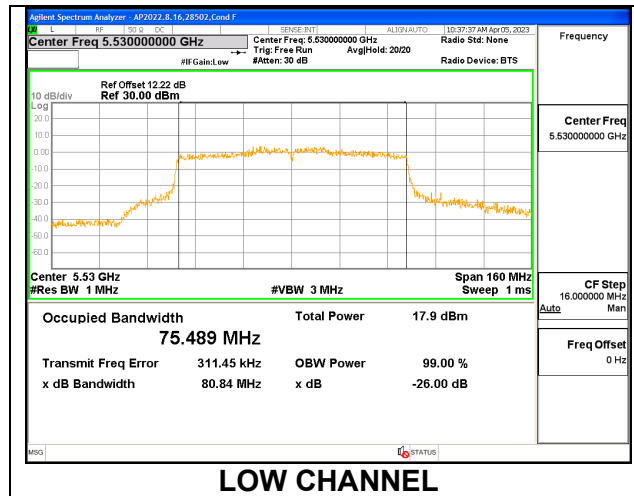

9.2.17. 802.11ac VHT80 MODE IN THE 5.6 GHz BAND

1TX Antenna 6 MODE

Channel	Frequency (MHz)	26dB Bandwidth (MHz)	99% Bandwidth (MHz)
Low	5530	80.84	75.4890
High	5610	85.84	75.5590
138	5690	79.96	75.6000