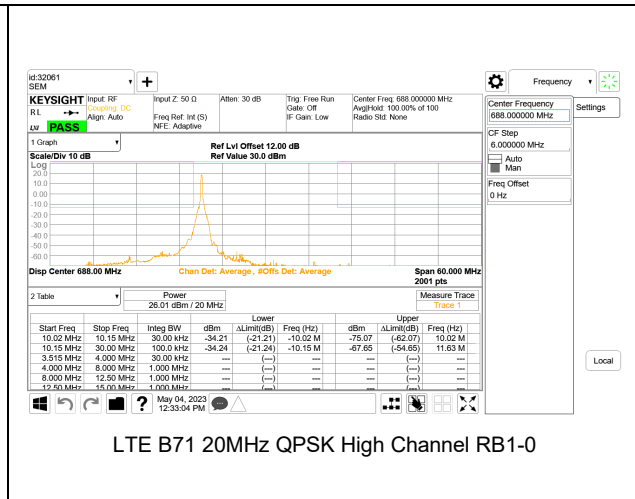

LTE B71 15MHz QPSK High Channel RB1-0

LTE B71 20MHz QPSK Low Channel RB1-0

LTE B71 15MHz QPSK High Channel RB1-74

LTE B71 20MHz QPSK Low Channel RB1-99

LTE B71 15MHz QPSK High Channel RB75-0

LTE B71 20MHz QPSK Low Channel RB100-0

LTE B71 20MHz QPSK Middle Channel RB1-0

LTE B71 20MHz QPSK High Channel RB1-0

LTE B71 20MHz QPSK Middle Channel RB1-99

LTE B71 20MHz QPSK High Channel RB1-99

LTE B71 20MHz QPSK Middle Channel RB100-0

LTE B71 20MHz QPSK High Channel RB100-0