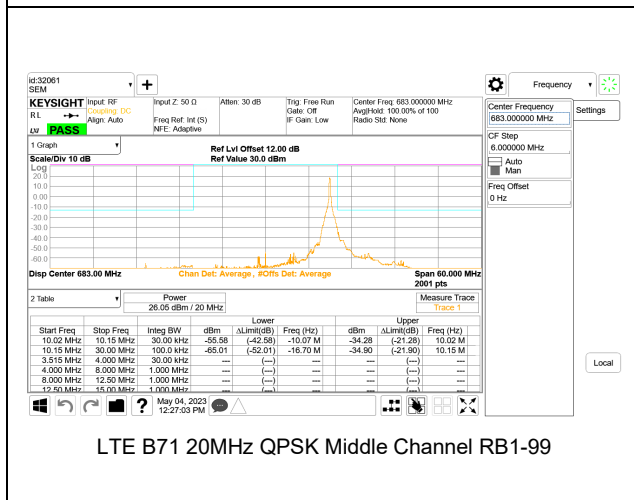

LTE B71 15MHz QPSK High Channel RB1-0

LTE B71 20MHz QPSK Low Channel RB1-0

LTE B71 15MHz QPSK High Channel RB1-74

LTE B71 20MHz QPSK Low Channel RB1-99

LTE B71 15MHz QPSK High Channel RB75-0

LTE B71 20MHz QPSK Low Channel RB100-0

LTE B71 20MHz QPSK Middle Channel RB1-0

LTE B71 20MHz QPSK High Channel RB1-0

LTE B71 20MHz QPSK Middle Channel RB1-99

LTE B71 20MHz QPSK High Channel RB1-99

LTE B71 20MHz QPSK Middle Channel RB100-0

LTE B71 20MHz QPSK High Channel RB100-0