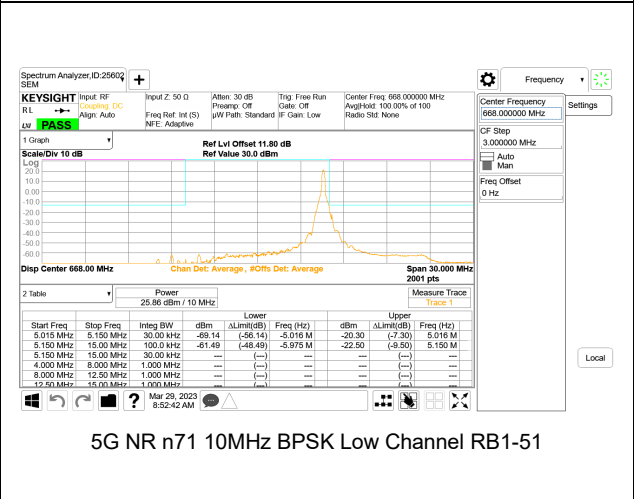

5G NR n71 5MHz BPSK Middle Channel RB25-0

5G NR n71 5MHz BPSK High Channel RB1-0

5G NR n71 10MHz BPSK Low Channel RB1-0

5G NR n71 5MHz BPSK High Channel RB1-24

5G NR n71 10MHz BPSK Low Channel RB1-51

5G NR n71 5MHz BPSK High Channel RB25-0

5G NR n71 10MHz BPSK Low Channel RB50-0

5G NR n71 10MHz BPSK Middle Channel RB1-0

5G NR n71 10MHz BPSK High Channel RB1-0

5G NR n71 10MHz BPSK Middle Channel RB1-51

5G NR n71 10MHz BPSK High Channel RB1-51