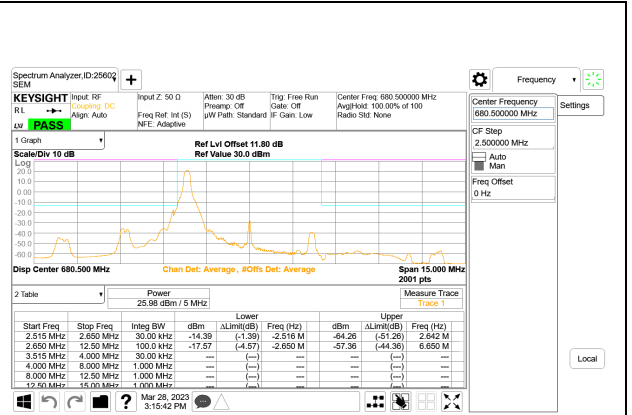

LTE B71 15MHz QPSK High Channel RB1-0

LTE B71 20MHz QPSK Low Channel RB1-0

LTE B71 15MHz QPSK High Channel RB1-74

LTE B71 20MHz QPSK Low Channel RB1-99

LTE B71 15MHz QPSK High Channel RB75-0

LTE B71 20MHz QPSK Low Channel RB100-0

LTE B71 20MHz QPSK Middle Channel RB1-0

LTE B71 20MHz QPSK High Channel RB1-0

LTE B71 20MHz QPSK Middle Channel RB1-99

LTE B71 20MHz QPSK High Channel RB1-99

LTE B71 20MHz QPSK Middle Channel RB100-0

LTE B71 20MHz QPSK High Channel RB100-0

5G NR n71 ADJACENT CHANNEL POWER

5G NR n71 5MHz BPSK Low Channel RB1-0

5G NR n71 5MHz BPSK Middle Channel RB1-0

5G NR n71 5MHz BPSK Low Channel RB1-24

5G NR n71 5MHz BPSK Middle Channel RB1-24

5G NR n71 5MHz BPSK Low Channel RB25-0