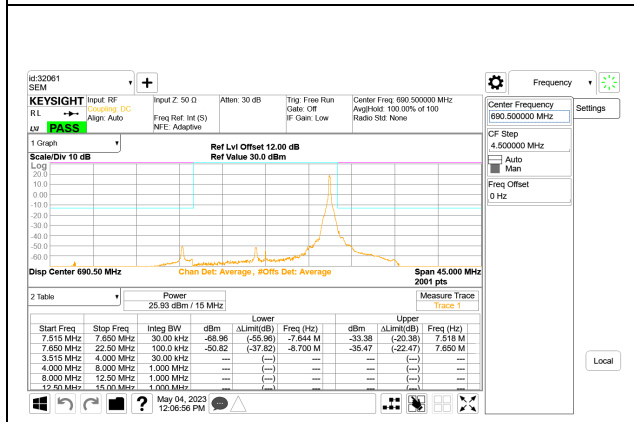

LTE B71 15MHz QPSK Low Channel RB1-0

LTE B71 15MHz QPSK Middle Channel RB1-0

LTE B71 15MHz QPSK Low Channel RB1-74

LTE B71 15MHz QPSK Middle Channel RB1-74

LTE B71 15MHz QPSK Low Channel RB75-0

LTE B71 15MHz QPSK Middle Channel RB75-0

LTE B71 15MHz QPSK High Channel RB1-0

LTE B71 20MHz QPSK Low Channel RB1-0

LTE B71 15MHz QPSK High Channel RB1-74

LTE B71 20MHz QPSK Low Channel RB1-99

LTE B71 15MHz QPSK High Channel RB75-0

LTE B71 20MHz QPSK Low Channel RB100-0