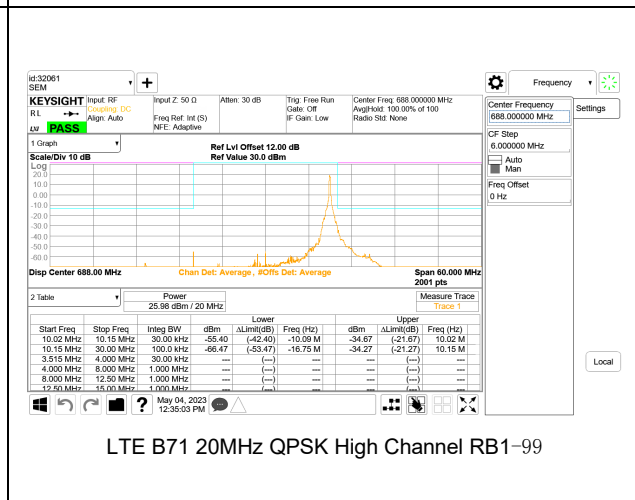

LTE B71 15MHz QPSK High Channel RB1-0

LTE B71 20MHz QPSK Low Channel RB1-0

LTE B71 15MHz QPSK High Channel RB1-74

LTE B71 20MHz QPSK Low Channel RB1-99

LTE B71 15MHz QPSK High Channel RB75-0

LTE B71 20MHz QPSK Low Channel RB100-0

LTE B71 20MHz QPSK Middle Channel RB1-0

LTE B71 20MHz QPSK High Channel RB1-0

LTE B71 20MHz QPSK Middle Channel RB1-99

LTE B71 20MHz QPSK High Channel RB1-99

LTE B71 20MHz QPSK Middle Channel RB100-0

LTE B71 20MHz QPSK High Channel RB100-0