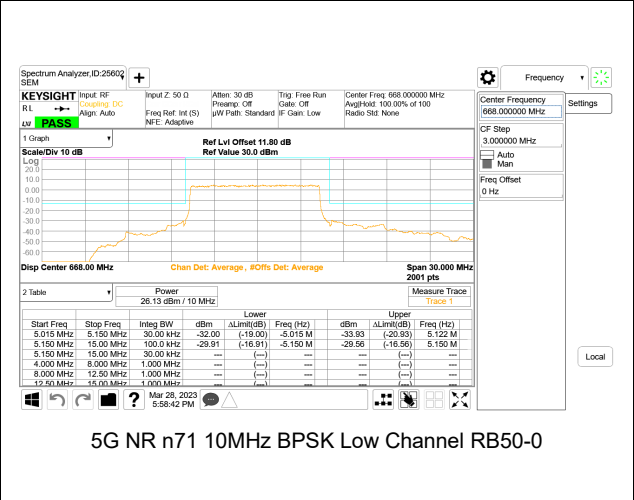

5G NR n71 ADJACENT CHANNEL POWER

5G NR n71 5MHz BPSK Low Channel RB1-0

5G NR n71 5MHz BPSK Middle Channel RB1-0

5G NR n71 5MHz BPSK Low Channel RB1-24

5G NR n71 5MHz BPSK Middle Channel RB1-24

5G NR n71 5MHz BPSK Low Channel RB25-0

5G NR n71 5MHz BPSK Middle Channel RB25-0

5G NR n71 5MHz BPSK High Channel RB1-0

5G NR n71 10MHz BPSK Low Channel RB1-0

5G NR n71 5MHz BPSK High Channel RB1-24

5G NR n71 10MHz BPSK Low Channel RB1-51

5G NR n71 5MHz BPSK High Channel RB25-0

5G NR n71 10MHz BPSK Low Channel RB50-0

5G NR n71 10MHz BPSK Middle Channel RB1-0

5G NR n71 10MHz BPSK High Channel RB1-0

5G NR n71 10MHz BPSK Middle Channel RB1-51

5G NR n71 10MHz BPSK High Channel RB1-51