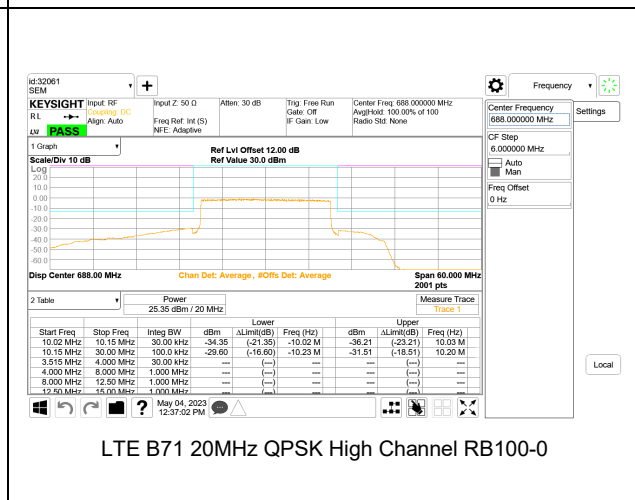

LTE B71 15MHz QPSK High Channel RB1-0

LTE B71 20MHz QPSK Low Channel RB1-0

LTE B71 15MHz QPSK High Channel RB1-74

LTE B71 20MHz QPSK Low Channel RB1-99

LTE B71 15MHz QPSK High Channel RB75-0

LTE B71 20MHz QPSK Low Channel RB100-0

LTE B71 20MHz QPSK Middle Channel RB1-0

LTE B71 20MHz QPSK High Channel RB1-0

LTE B71 20MHz QPSK Middle Channel RB1-99

LTE B71 20MHz QPSK High Channel RB1-99

LTE B71 20MHz QPSK Middle Channel RB100-0

LTE B71 20MHz QPSK High Channel RB100-0

5G NR n71 ADJACENT CHANNEL POWER

5G NR n71 5MHz BPSK Low Channel RB1-0

5G NR n71 5MHz BPSK Middle Channel RB1-0

5G NR n71 5MHz BPSK Low Channel RB1-24

5G NR n71 5MHz BPSK Middle Channel RB1-24

5G NR n71 5MHz BPSK Low Channel RB25-0