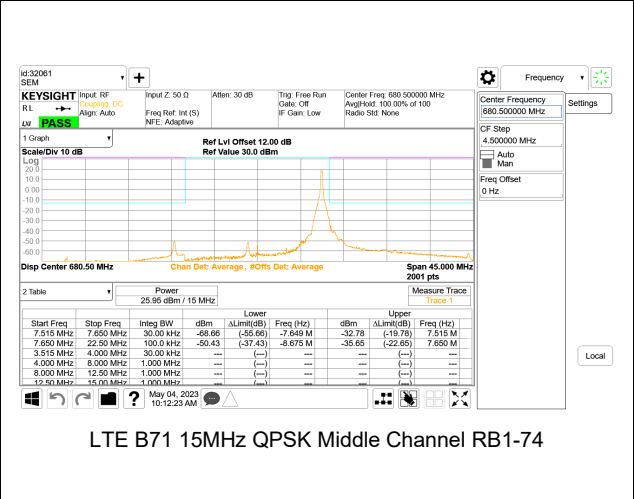

LTE B71 15MHz QPSK Low Channel RB1-0

LTE B71 15MHz QPSK Middle Channel RB1-0

LTE B71 15MHz QPSK Low Channel RB1-74

LTE B71 15MHz QPSK Middle Channel RB1-74

LTE B71 15MHz QPSK Low Channel RB75-0

LTE B71 15MHz QPSK Middle Channel RB75-0

LTE B71 15MHz QPSK High Channel RB1-0

LTE B71 20MHz QPSK Low Channel RB1-0

LTE B71 15MHz QPSK High Channel RB1-74

LTE B71 20MHz QPSK Low Channel RB1-99

LTE B71 15MHz QPSK High Channel RB75-0

LTE B71 20MHz QPSK Low Channel RB100-0