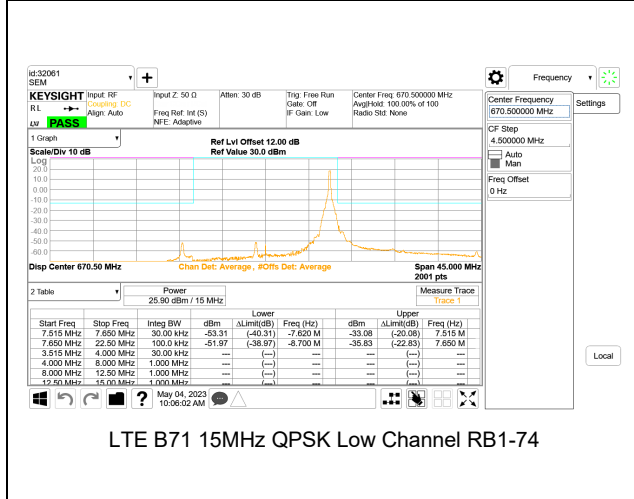

LTE B71 15MHz QPSK Low Channel RB1-0

LTE B71 15MHz QPSK Middle Channel RB1-0

LTE B71 15MHz QPSK Low Channel RB1-74

LTE B71 15MHz QPSK Middle Channel RB1-74

LTE B71 15MHz QPSK Low Channel RB75-0

LTE B71 15MHz QPSK Middle Channel RB75-0

LTE B71 15MHz QPSK High Channel RB1-0

LTE B71 20MHz QPSK Low Channel RB1-0

LTE B71 15MHz QPSK High Channel RB1-74

LTE B71 20MHz QPSK Low Channel RB1-99

LTE B71 15MHz QPSK High Channel RB75-0

LTE B71 20MHz QPSK Low Channel RB100-0