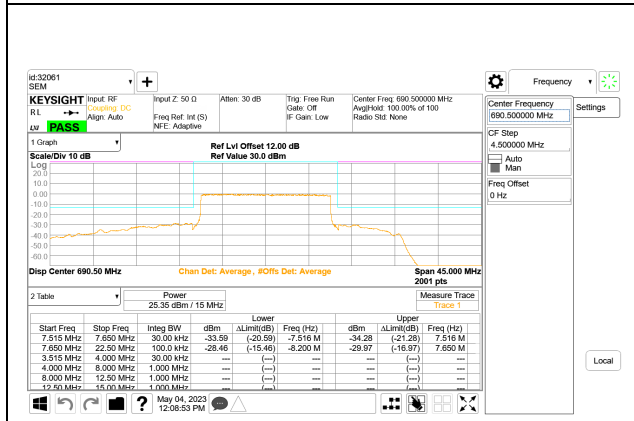

LTE B71 15MHz QPSK High Channel RB1-0

LTE B71 20MHz QPSK Low Channel RB1-0

LTE B71 15MHz QPSK High Channel RB1-74

LTE B71 20MHz QPSK Low Channel RB1-99

LTE B71 15MHz QPSK High Channel RB75-0

LTE B71 20MHz QPSK Low Channel RB100-0

LTE B71 20MHz QPSK Middle Channel RB1-0

LTE B71 20MHz QPSK High Channel RB1-0

LTE B71 20MHz QPSK Middle Channel RB1-99

LTE B71 20MHz QPSK High Channel RB1-99

LTE B71 20MHz QPSK Middle Channel RB100-0

LTE B71 20MHz QPSK High Channel RB100-0