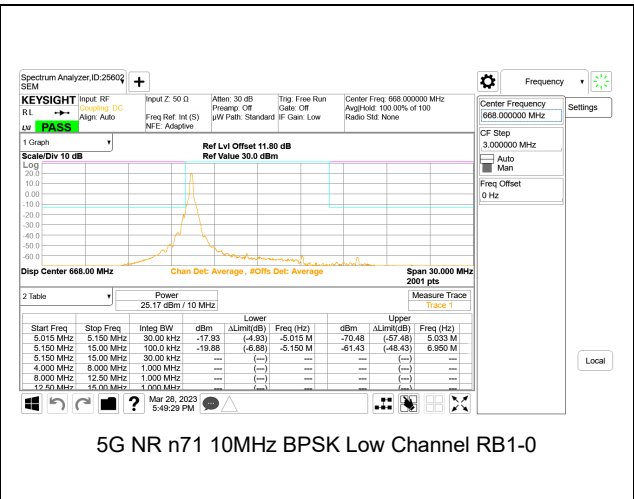

LTE B71 20MHz QPSK Middle Channel RB1-0

LTE B71 20MHz QPSK High Channel RB1-0

LTE B71 20MHz QPSK Middle Channel RB1-99

LTE B71 20MHz QPSK High Channel RB1-99

LTE B71 20MHz QPSK Middle Channel RB100-0

LTE B71 20MHz QPSK High Channel RB100-0

5G NR n71 ADJACENT CHANNEL POWER

5G NR n71 5MHz BPSK Low Channel RB1-0

5G NR n71 5MHz BPSK Middle Channel RB1-0

5G NR n71 5MHz BPSK Low Channel RB1-24

5G NR n71 5MHz BPSK Middle Channel RB1-24

5G NR n71 5MHz BPSK Low Channel RB25-0

5G NR n71 5MHz BPSK Middle Channel RB25-0

5G NR n71 5MHz BPSK High Channel RB1-0

5G NR n71 10MHz BPSK Low Channel RB1-0

5G NR n71 5MHz BPSK High Channel RB1-24

5G NR n71 10MHz BPSK Low Channel RB1-51

5G NR n71 5MHz BPSK High Channel RB25-0