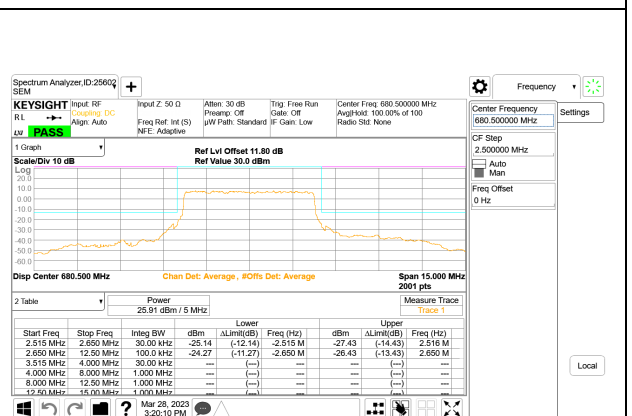

LTE B71 20MHz QPSK Middle Channel RB1-0

LTE B71 20MHz QPSK High Channel RB1-0

LTE B71 20MHz QPSK Middle Channel RB1-99

LTE B71 20MHz QPSK High Channel RB1-99

LTE B71 20MHz QPSK Middle Channel RB100-0

LTE B71 20MHz QPSK High Channel RB100-0

5G NR n71 ADJACENT CHANNEL POWER

5G NR n71 5MHz BPSK Low Channel RB1-0

5G NR n71 5MHz BPSK Middle Channel RB1-0

5G NR n71 5MHz BPSK Low Channel RB1-24

5G NR n71 5MHz BPSK Middle Channel RB1-24

5G NR n71 5MHz BPSK Low Channel RB25-0

5G NR n71 5MHz BPSK Middle Channel RB25-0

5G NR n71 5MHz BPSK High Channel RB1-0

5G NR n71 10MHz BPSK Low Channel RB1-0

5G NR n71 5MHz BPSK High Channel RB1-24

5G NR n71 10MHz BPSK Low Channel RB1-51

5G NR n71 5MHz BPSK High Channel RB25-0