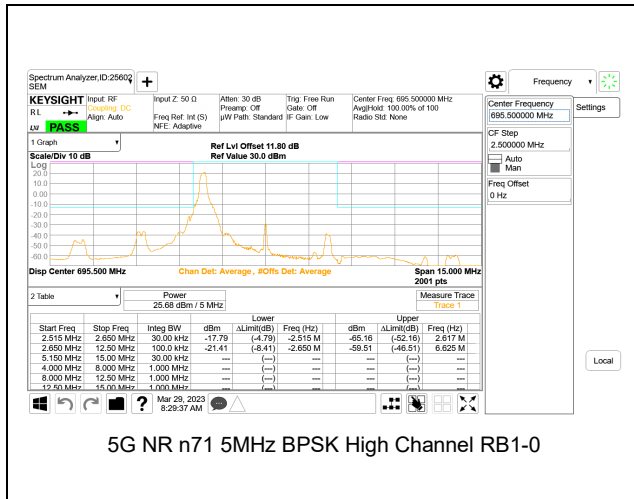

LTE B71 20MHz QPSK Middle Channel RB1-0

LTE B71 20MHz QPSK High Channel RB1-0

LTE B71 20MHz QPSK Middle Channel RB1-99

LTE B71 20MHz QPSK High Channel RB1-99

LTE B71 20MHz QPSK Middle Channel RB100-0

LTE B71 20MHz QPSK High Channel RB100-0

5G NR n71 ADJACENT CHANNEL POWER

5G NR n71 5MHz BPSK Low Channel RB1-0

5G NR n71 5MHz BPSK Middle Channel RB1-0

5G NR n71 5MHz BPSK Low Channel RB1-24

5G NR n71 5MHz BPSK Middle Channel RB1-24

5G NR n71 5MHz BPSK Low Channel RB25-0

5G NR n71 5MHz BPSK Middle Channel RB25-0

5G NR n71 5MHz BPSK High Channel RB1-0

5G NR n71 10MHz BPSK Low Channel RB1-0

5G NR n71 5MHz BPSK High Channel RB1-24

5G NR n71 10MHz BPSK Low Channel RB1-51

5G NR n71 5MHz BPSK High Channel RB25-0