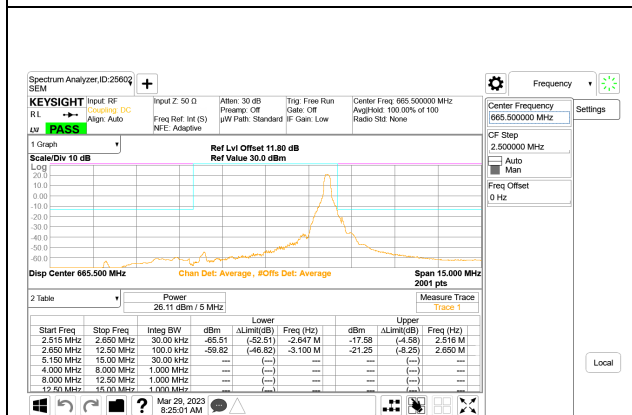

LTE B71 20MHz QPSK Middle Channel RB1-0

LTE B71 20MHz QPSK High Channel RB1-0

LTE B71 20MHz QPSK Middle Channel RB1-99

LTE B71 20MHz QPSK High Channel RB1-99

LTE B71 20MHz QPSK Middle Channel RB100-0

LTE B71 20MHz QPSK High Channel RB100-0

5G NR n71 ADJACENT CHANNEL POWER

5G NR n71 5MHz BPSK Low Channel RB1-0

5G NR n71 5MHz BPSK Middle Channel RB1-0

5G NR n71 5MHz BPSK Low Channel RB1-24

5G NR n71 5MHz BPSK Middle Channel RB1-24

5G NR n71 5MHz BPSK Low Channel RB25-0