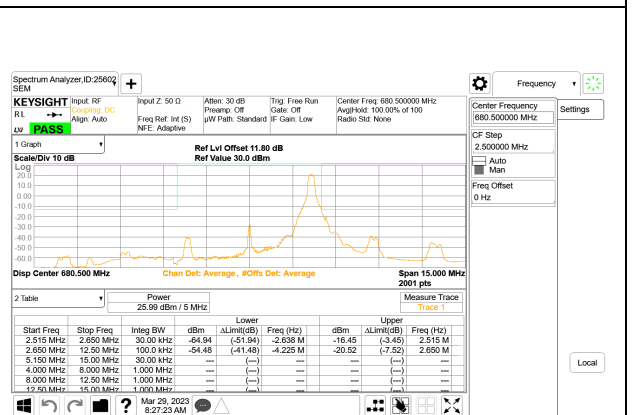

LTE B71 20MHz QPSK Middle Channel RB1-0

LTE B71 20MHz QPSK High Channel RB1-0

LTE B71 20MHz QPSK Middle Channel RB1-99

LTE B71 20MHz QPSK High Channel RB1-99

LTE B71 20MHz QPSK Middle Channel RB100-0

LTE B71 20MHz QPSK High Channel RB100-0

5G NR n71 ADJACENT CHANNEL POWER

5G NR n71 5MHz BPSK Low Channel RB1-0

5G NR n71 5MHz BPSK Middle Channel RB1-0

5G NR n71 5MHz BPSK Low Channel RB1-24

5G NR n71 5MHz BPSK Middle Channel RB1-24

5G NR n71 5MHz BPSK Low Channel RB25-0

5G NR n71 5MHz BPSK Middle Channel RB25-0

5G NR n71 5MHz BPSK High Channel RB1-0

5G NR n71 10MHz BPSK Low Channel RB1-0

5G NR n71 5MHz BPSK High Channel RB1-24

5G NR n71 10MHz BPSK Low Channel RB1-51

5G NR n71 5MHz BPSK High Channel RB25-0