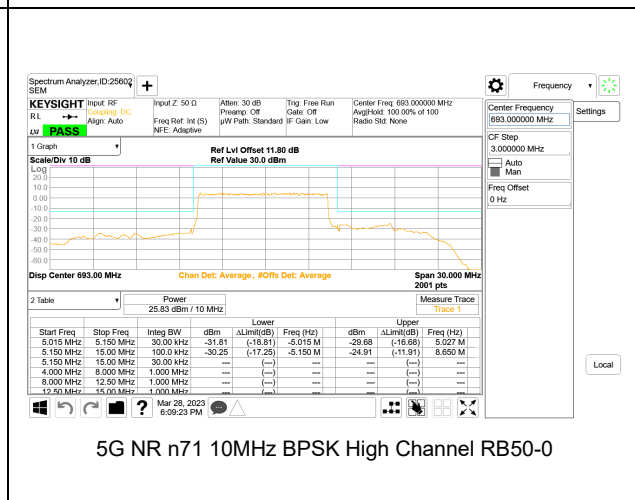

5G NR n71 5MHz BPSK Middle Channel RB25-0

5G NR n71 5MHz BPSK High Channel RB1-0

5G NR n71 10MHz BPSK Low Channel RB1-0

5G NR n71 5MHz BPSK High Channel RB1-24

5G NR n71 10MHz BPSK Low Channel RB1-51

5G NR n71 5MHz BPSK High Channel RB25-0

5G NR n71 10MHz BPSK Low Channel RB50-0

5G NR n71 10MHz BPSK Middle Channel RB1-0

5G NR n71 10MHz BPSK High Channel RB1-0

5G NR n71 10MHz BPSK Middle Channel RB1-51

5G NR n71 10MHz BPSK High Channel RB1-51

5G NR n71 10MHz BPSK Middle Channel RB50-0

5G NR n71 10MHz BPSK High Channel RB50-0