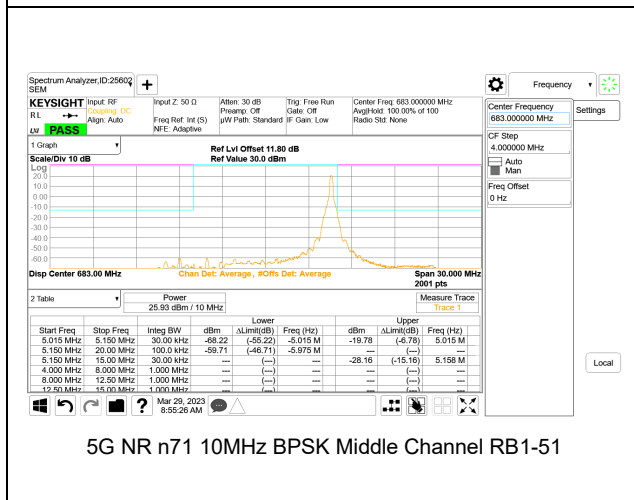

5G NR n71 5MHz BPSK Middle Channel RB25-0

5G NR n71 5MHz BPSK High Channel RB1-0

5G NR n71 10MHz BPSK Low Channel RB1-0

5G NR n71 5MHz BPSK High Channel RB1-24

5G NR n71 10MHz BPSK Low Channel RB1-51

5G NR n71 5MHz BPSK High Channel RB25-0

5G NR n71 10MHz BPSK Low Channel RB50-0

5G NR n71 10MHz BPSK Middle Channel RB1-0

5G NR n71 10MHz BPSK High Channel RB1-0

5G NR n71 10MHz BPSK Middle Channel RB1-51

5G NR n71 10MHz BPSK High Channel RB1-51