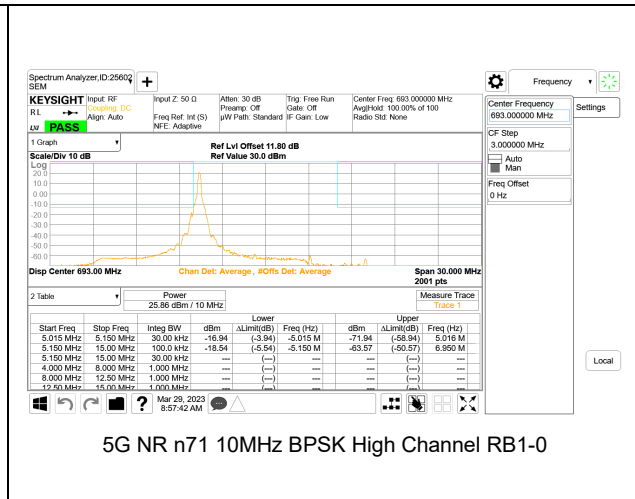

5G NR n71 5MHz BPSK Middle Channel RB25-0

5G NR n71 5MHz BPSK High Channel RB1-0

5G NR n71 10MHz BPSK Low Channel RB1-0

5G NR n71 5MHz BPSK High Channel RB1-24

5G NR n71 10MHz BPSK Low Channel RB1-51

5G NR n71 5MHz BPSK High Channel RB25-0

5G NR n71 10MHz BPSK Low Channel RB50-0

5G NR n71 10MHz BPSK Middle Channel RB1-0

5G NR n71 10MHz BPSK High Channel RB1-0

5G NR n71 10MHz BPSK Middle Channel RB1-51

5G NR n71 10MHz BPSK High Channel RB1-51