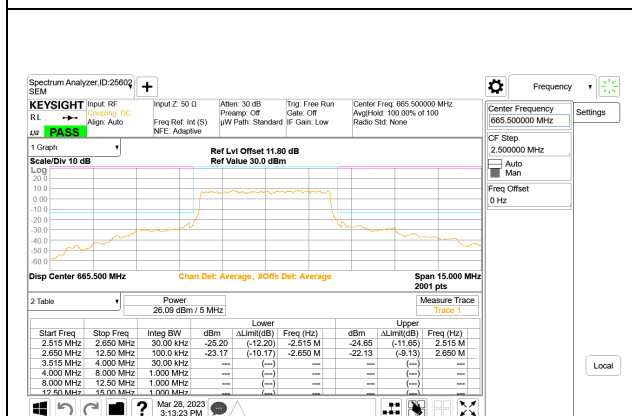

LTE B71 20MHz QPSK Middle Channel RB1-0

LTE B71 20MHz QPSK High Channel RB1-0

LTE B71 20MHz QPSK Middle Channel RB1-99

LTE B71 20MHz QPSK High Channel RB1-99

LTE B71 20MHz QPSK Middle Channel RB100-0

LTE B71 20MHz QPSK High Channel RB100-0

5G NR n71 ADJACENT CHANNEL POWER

5G NR n71 5MHz BPSK Low Channel RB1-0

5G NR n71 5MHz BPSK Middle Channel RB1-0

5G NR n71 5MHz BPSK Low Channel RB1-24

5G NR n71 5MHz BPSK Middle Channel RB1-24

5G NR n71 5MHz BPSK Low Channel RB25-0

5G NR n71 5MHz BPSK Middle Channel RB25-0

5G NR n71 5MHz BPSK High Channel RB1-0

5G NR n71 10MHz BPSK Low Channel RB1-0

5G NR n71 5MHz BPSK High Channel RB1-24

5G NR n71 10MHz BPSK Low Channel RB1-51

5G NR n71 5MHz BPSK High Channel RB25-0