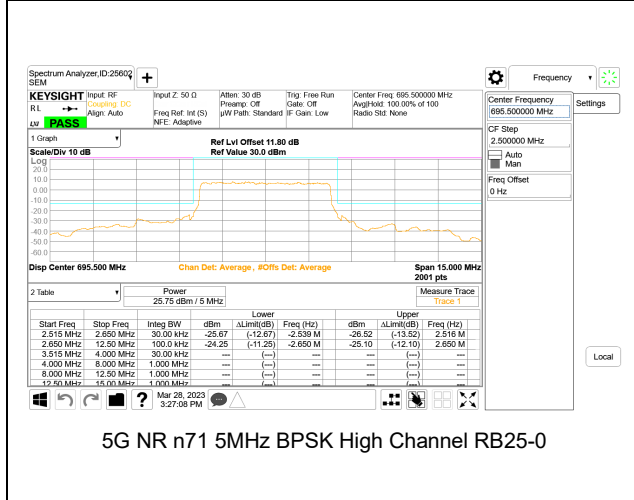

5G NR n71 ADJACENT CHANNEL POWER

5G NR n71 5MHz BPSK Low Channel RB1-0

5G NR n71 5MHz BPSK Middle Channel RB1-0

5G NR n71 5MHz BPSK Low Channel RB1-24

5G NR n71 5MHz BPSK Middle Channel RB1-24

5G NR n71 5MHz BPSK Low Channel RB25-0

5G NR n71 5MHz BPSK Middle Channel RB25-0

5G NR n71 5MHz BPSK High Channel RB1-0

5G NR n71 10MHz BPSK Low Channel RB1-0

5G NR n71 5MHz BPSK High Channel RB1-24

5G NR n71 10MHz BPSK Low Channel RB1-51

5G NR n71 5MHz BPSK High Channel RB25-0

5G NR n71 10MHz BPSK Low Channel RB50-0

5G NR n71 10MHz BPSK Middle Channel RB1-0

5G NR n71 10MHz BPSK High Channel RB1-0

5G NR n71 10MHz BPSK Middle Channel RB1-51

5G NR n71 10MHz BPSK High Channel RB1-51