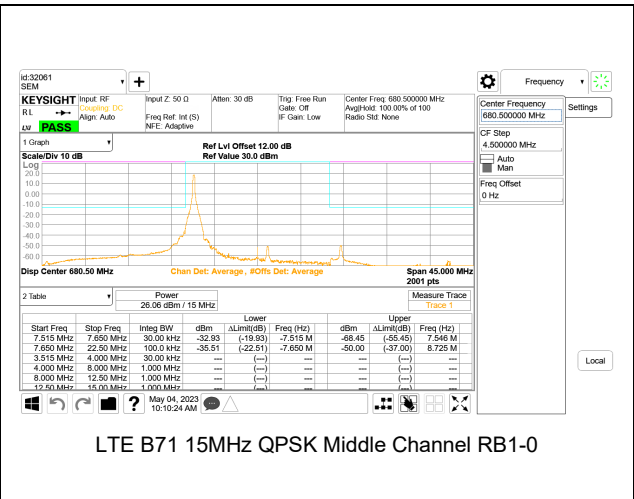

LTE B71 15MHz QPSK Low Channel RB1-0

LTE B71 15MHz QPSK Middle Channel RB1-0

LTE B71 15MHz QPSK Low Channel RB1-74

LTE B71 15MHz QPSK Middle Channel RB1-74

LTE B71 15MHz QPSK Low Channel RB75-0

LTE B71 15MHz QPSK Middle Channel RB75-0

LTE B71 15MHz QPSK High Channel RB1-0

LTE B71 20MHz QPSK Low Channel RB1-0

LTE B71 15MHz QPSK High Channel RB1-74

LTE B71 20MHz QPSK Low Channel RB1-99

LTE B71 15MHz QPSK High Channel RB75-0

LTE B71 20MHz QPSK Low Channel RB100-0