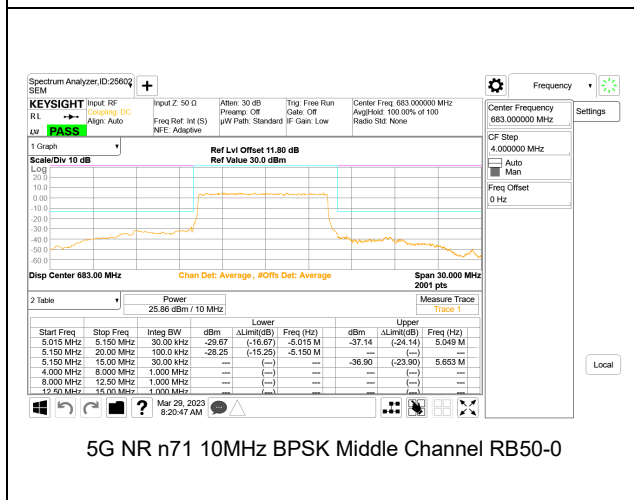

5G NR n71 5MHz BPSK Middle Channel RB25-0

5G NR n71 5MHz BPSK High Channel RB1-0

5G NR n71 10MHz BPSK Low Channel RB1-0

5G NR n71 5MHz BPSK High Channel RB1-24

5G NR n71 10MHz BPSK Low Channel RB1-51

5G NR n71 5MHz BPSK High Channel RB25-0

5G NR n71 10MHz BPSK Low Channel RB50-0

5G NR n71 10MHz BPSK Middle Channel RB1-0

5G NR n71 10MHz BPSK High Channel RB1-0

5G NR n71 10MHz BPSK Middle Channel RB1-51

5G NR n71 10MHz BPSK High Channel RB1-51

5G NR n71 10MHz BPSK Middle Channel RB50-0

5G NR n71 10MHz BPSK High Channel RB50-0