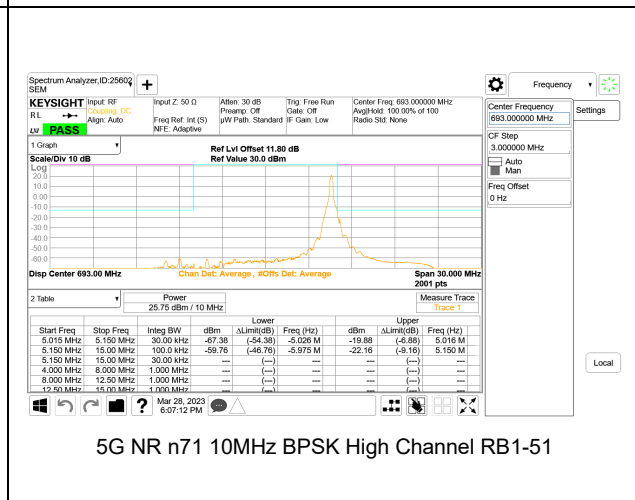

5G NR n71 10MHz BPSK Low Channel RB50-0

5G NR n71 10MHz BPSK Middle Channel RB1-0

5G NR n71 10MHz BPSK High Channel RB1-0

5G NR n71 10MHz BPSK Middle Channel RB1-51

5G NR n71 10MHz BPSK High Channel RB1-51

5G NR n71 10MHz BPSK Middle Channel RB50-0

5G NR n71 10MHz BPSK High Channel RB50-0