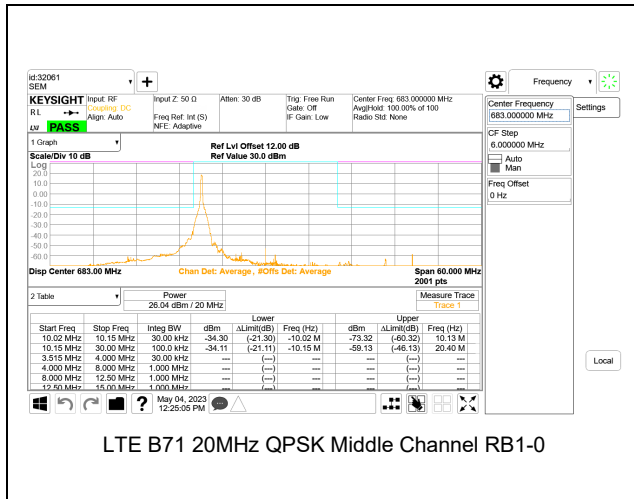

LTE B71 15MHz QPSK High Channel RB1-0

LTE B71 20MHz QPSK Low Channel RB1-0

LTE B71 15MHz QPSK High Channel RB1-74

LTE B71 20MHz QPSK Low Channel RB1-99

LTE B71 15MHz QPSK High Channel RB75-0

LTE B71 20MHz QPSK Low Channel RB100-0

LTE B71 20MHz QPSK Middle Channel RB1-0

LTE B71 20MHz QPSK High Channel RB1-0

LTE B71 20MHz QPSK Middle Channel RB1-99

LTE B71 20MHz QPSK High Channel RB1-99

LTE B71 20MHz QPSK Middle Channel RB100-0

LTE B71 20MHz QPSK High Channel RB100-0