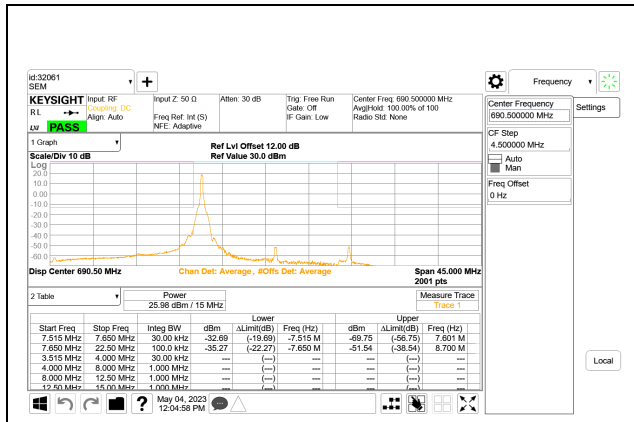

LTE B71 15MHz QPSK Low Channel RB1-0

LTE B71 15MHz QPSK Middle Channel RB1-0

LTE B71 15MHz QPSK Low Channel RB1-74

LTE B71 15MHz QPSK Middle Channel RB1-74

LTE B71 15MHz QPSK Low Channel RB75-0

LTE B71 15MHz QPSK Middle Channel RB75-0

LTE B71 15MHz QPSK High Channel RB1-0

LTE B71 20MHz QPSK Low Channel RB1-0

LTE B71 15MHz QPSK High Channel RB1-74

LTE B71 20MHz QPSK Low Channel RB1-99

LTE B71 15MHz QPSK High Channel RB75-0

LTE B71 20MHz QPSK Low Channel RB100-0