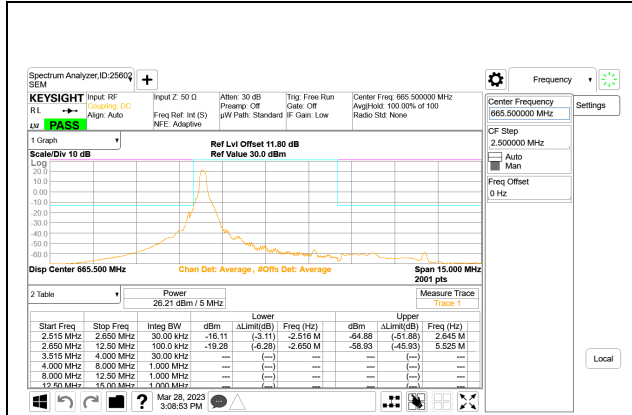

LTE B71 20MHz QPSK Middle Channel RB1-0

LTE B71 20MHz QPSK High Channel RB1-0

LTE B71 20MHz QPSK Middle Channel RB1-99

LTE B71 20MHz QPSK High Channel RB1-99

LTE B71 20MHz QPSK Middle Channel RB100-0

LTE B71 20MHz QPSK High Channel RB100-0

5G NR n71 ADJACENT CHANNEL POWER

5G NR n71 5MHz BPSK Low Channel RB1-0

5G NR n71 5MHz BPSK Middle Channel RB1-0

5G NR n71 5MHz BPSK Low Channel RB1-24

5G NR n71 5MHz BPSK Middle Channel RB1-24

5G NR n71 5MHz BPSK Low Channel RB25-0