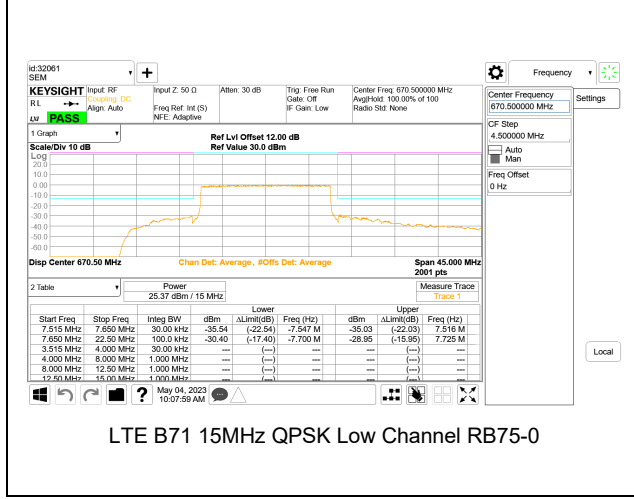

LTE B71 15MHz QPSK Low Channel RB1-0

LTE B71 15MHz QPSK Middle Channel RB1-0

LTE B71 15MHz QPSK Low Channel RB1-74

LTE B71 15MHz QPSK Middle Channel RB1-74

LTE B71 15MHz QPSK Low Channel RB75-0

LTE B71 15MHz QPSK Middle Channel RB75-0

LTE B71 15MHz QPSK High Channel RB1-0

LTE B71 20MHz QPSK Low Channel RB1-0

LTE B71 15MHz QPSK High Channel RB1-74

LTE B71 20MHz QPSK Low Channel RB1-99

LTE B71 15MHz QPSK High Channel RB75-0

LTE B71 20MHz QPSK Low Channel RB100-0

LTE B71 20MHz QPSK Middle Channel RB1-0

LTE B71 20MHz QPSK High Channel RB1-0

LTE B71 20MHz QPSK Middle Channel RB1-99

LTE B71 20MHz QPSK High Channel RB1-99

LTE B71 20MHz QPSK Middle Channel RB100-0

LTE B71 20MHz QPSK High Channel RB100-0