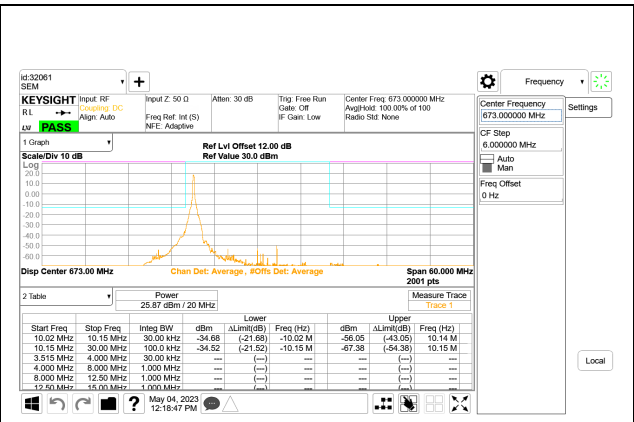

LTE B71 15MHz QPSK Low Channel RB1-0

LTE B71 15MHz QPSK Middle Channel RB1-0

LTE B71 15MHz QPSK Low Channel RB1-74

LTE B71 15MHz QPSK Middle Channel RB1-74

LTE B71 15MHz QPSK Low Channel RB75-0

LTE B71 15MHz QPSK Middle Channel RB75-0

LTE B71 15MHz QPSK High Channel RB1-0

LTE B71 20MHz QPSK Low Channel RB1-0

LTE B71 15MHz QPSK High Channel RB1-74

LTE B71 20MHz QPSK Low Channel RB1-99

LTE B71 15MHz QPSK High Channel RB75-0

LTE B71 20MHz QPSK Low Channel RB100-0