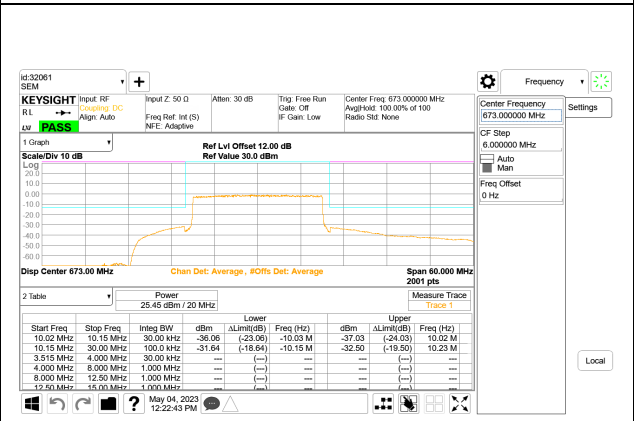

LTE B71 15MHz QPSK High Channel RB1-0

LTE B71 20MHz QPSK Low Channel RB1-0

LTE B71 15MHz QPSK High Channel RB1-74

LTE B71 20MHz QPSK Low Channel RB1-99

LTE B71 15MHz QPSK High Channel RB75-0

LTE B71 20MHz QPSK Low Channel RB100-0

LTE B71 20MHz QPSK Middle Channel RB1-0

LTE B71 20MHz QPSK High Channel RB1-0

LTE B71 20MHz QPSK Middle Channel RB1-99

LTE B71 20MHz QPSK High Channel RB1-99

LTE B71 20MHz QPSK Middle Channel RB100-0

LTE B71 20MHz QPSK High Channel RB100-0