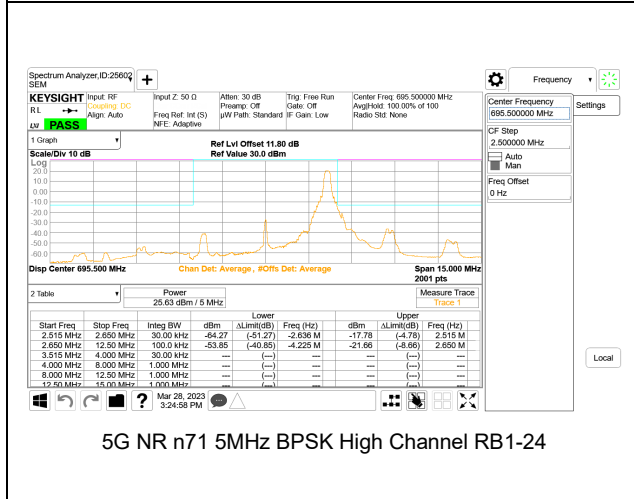

LTE B71 20MHz QPSK Middle Channel RB1-0

LTE B71 20MHz QPSK High Channel RB1-0

LTE B71 20MHz QPSK Middle Channel RB1-99

LTE B71 20MHz QPSK High Channel RB1-99

LTE B71 20MHz QPSK Middle Channel RB100-0

LTE B71 20MHz QPSK High Channel RB100-0

5G NR n71 ADJACENT CHANNEL POWER

5G NR n71 5MHz BPSK Low Channel RB1-0

5G NR n71 5MHz BPSK Middle Channel RB1-0

5G NR n71 5MHz BPSK Low Channel RB1-24

5G NR n71 5MHz BPSK Middle Channel RB1-24

5G NR n71 5MHz BPSK Low Channel RB25-0

5G NR n71 5MHz BPSK Middle Channel RB25-0

5G NR n71 5MHz BPSK High Channel RB1-0

5G NR n71 10MHz BPSK Low Channel RB1-0

5G NR n71 5MHz BPSK High Channel RB1-24

5G NR n71 10MHz BPSK Low Channel RB1-51

5G NR n71 5MHz BPSK High Channel RB25-0