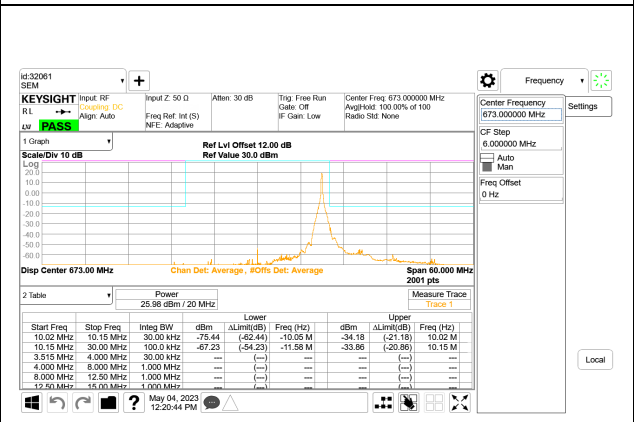

LTE B71 15MHz QPSK Low Channel RB1-0

LTE B71 15MHz QPSK Middle Channel RB1-0

LTE B71 15MHz QPSK Low Channel RB1-74

LTE B71 15MHz QPSK Middle Channel RB1-74

LTE B71 15MHz QPSK Low Channel RB75-0

LTE B71 15MHz QPSK Middle Channel RB75-0

LTE B71 15MHz QPSK High Channel RB1-0

LTE B71 20MHz QPSK Low Channel RB1-0

LTE B71 15MHz QPSK High Channel RB1-74

LTE B71 20MHz QPSK Low Channel RB1-99

LTE B71 15MHz QPSK High Channel RB75-0

LTE B71 20MHz QPSK Low Channel RB100-0