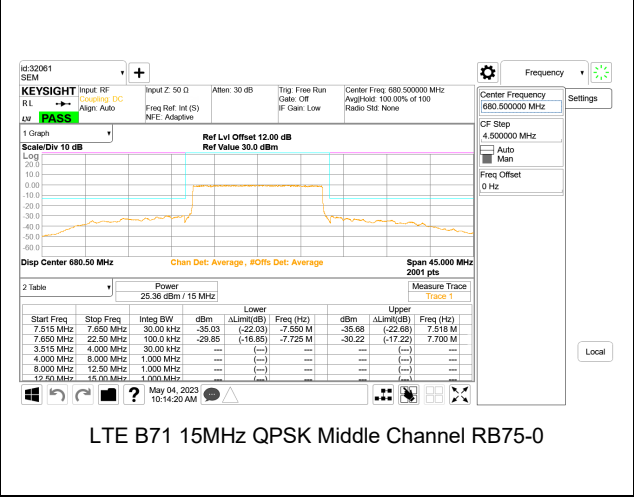

LTE B71 15MHz QPSK Low Channel RB1-0

LTE B71 15MHz QPSK Middle Channel RB1-0

LTE B71 15MHz QPSK Low Channel RB1-74

LTE B71 15MHz QPSK Middle Channel RB1-74

LTE B71 15MHz QPSK Low Channel RB75-0

LTE B71 15MHz QPSK Middle Channel RB75-0

LTE B71 15MHz QPSK High Channel RB1-0

LTE B71 20MHz QPSK Low Channel RB1-0

LTE B71 15MHz QPSK High Channel RB1-74

LTE B71 20MHz QPSK Low Channel RB1-99

LTE B71 15MHz QPSK High Channel RB75-0

LTE B71 20MHz QPSK Low Channel RB100-0

LTE B71 20MHz QPSK Middle Channel RB1-0

LTE B71 20MHz QPSK High Channel RB1-0

LTE B71 20MHz QPSK Middle Channel RB1-99

LTE B71 20MHz QPSK High Channel RB1-99

LTE B71 20MHz QPSK Middle Channel RB100-0

LTE B71 20MHz QPSK High Channel RB100-0