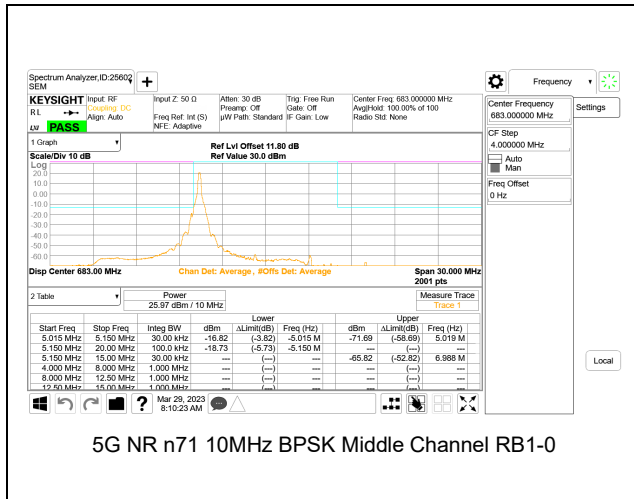

5G NR n71 5MHz BPSK Middle Channel RB25-0

5G NR n71 5MHz BPSK High Channel RB1-0

5G NR n71 10MHz BPSK Low Channel RB1-0

5G NR n71 5MHz BPSK High Channel RB1-24

5G NR n71 10MHz BPSK Low Channel RB1-51

5G NR n71 5MHz BPSK High Channel RB25-0

5G NR n71 10MHz BPSK Low Channel RB50-0

5G NR n71 10MHz BPSK Middle Channel RB1-0

5G NR n71 10MHz BPSK High Channel RB1-0

5G NR n71 10MHz BPSK Middle Channel RB1-51

5G NR n71 10MHz BPSK High Channel RB1-51