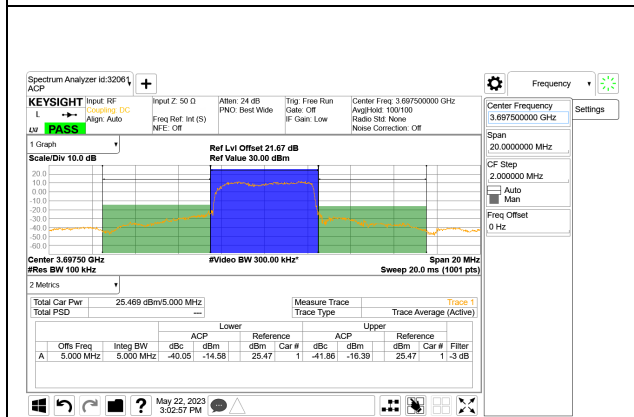

LTE B48 5MHz QPSK High Channel RB1-0

LTE B48 10MHz QPSK Low Channel RB1-0

LTE B48 5MHz QPSK High Channel RB1-24

LTE B48 10MHz QPSK Low Channel RB1-49

LTE B48 5MHz QPSK High Channel RB25-0

LTE B48 10MHz QPSK Low Channel RB50-0

LTE B48 10MHz QPSK Middle Channel RB1-0

LTE B48 10MHz QPSK High Channel RB1-0

LTE B48 10MHz QPSK Middle Channel RB1-49

LTE B48 10MHz QPSK High Channel RB1-49

LTE B48 10MHz QPSK Middle Channel RB50-0

LTE B48 10MHz QPSK High Channel RB50-0