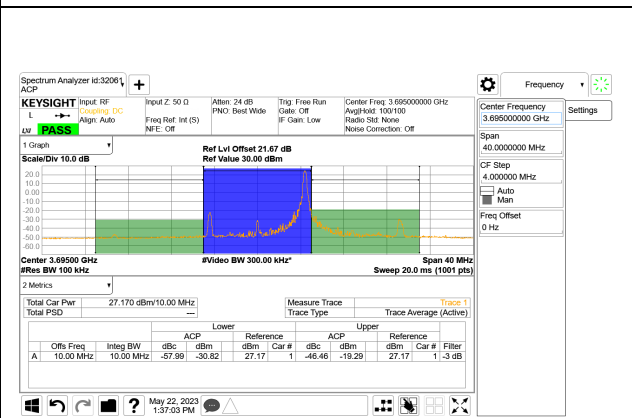

LTE B48 5MHz QPSK High Channel RB1-0

LTE B48 10MHz QPSK Low Channel RB1-0

LTE B48 5MHz QPSK High Channel RB1-24

LTE B48 10MHz QPSK Low Channel RB1-49

LTE B48 5MHz QPSK High Channel RB25-0

LTE B48 10MHz QPSK Low Channel RB50-0

LTE B48 10MHz QPSK Middle Channel RB1-0

LTE B48 10MHz QPSK High Channel RB1-0

LTE B48 10MHz QPSK Middle Channel RB1-49

LTE B48 10MHz QPSK High Channel RB1-49

LTE B48 10MHz QPSK Middle Channel RB50-0

LTE B48 10MHz QPSK High Channel RB50-0