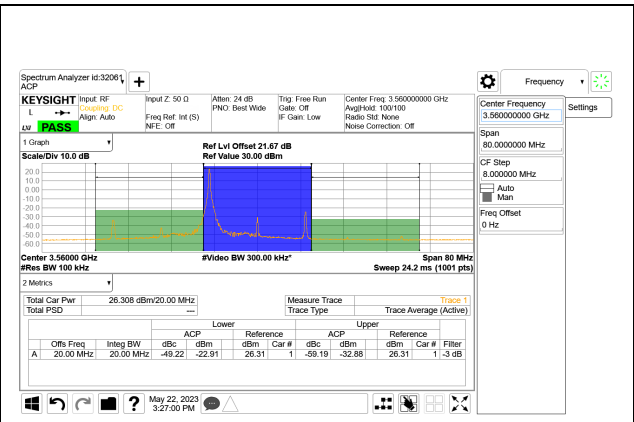

LTE B48 10MHz QPSK Middle Channel RB1-0

LTE B48 10MHz QPSK High Channel RB1-0

LTE B48 10MHz QPSK Middle Channel RB1-49

LTE B48 10MHz QPSK High Channel RB1-49

LTE B48 10MHz QPSK Middle Channel RB50-0

LTE B48 10MHz QPSK High Channel RB50-0

LTE B48 15MHz QPSK Low Channel RB1-0

LTE B48 15MHz QPSK Middle Channel RB1-0

LTE B48 15MHz QPSK Low Channel RB1-74

LTE B48 15MHz QPSK Middle Channel RB1-74

LTE B48 15MHz QPSK Low Channel RB75-0

LTE B48 15MHz QPSK Middle Channel RB75-0

LTE B48 15MHz QPSK High Channel RB1-0

LTE B48 20MHz QPSK Low Channel RB1-0

LTE B48 15MHz QPSK High Channel RB1-74

LTE B48 20MHz QPSK Low Channel RB1-99

LTE B48 15MHz QPSK High Channel RB75-0

LTE B48 20MHz QPSK Low Channel RB100-0