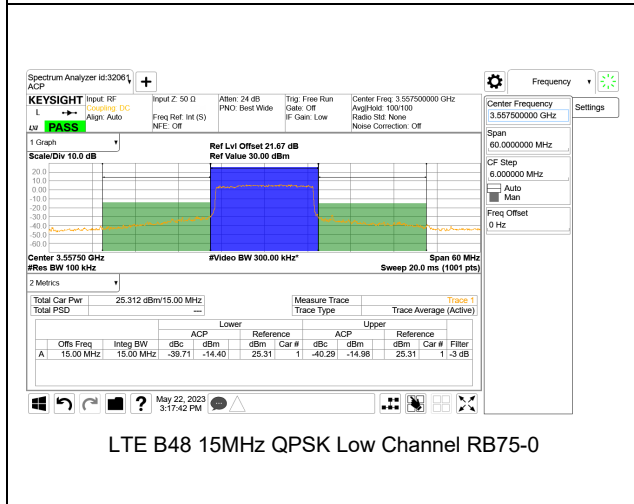

LTE B48 10MHz QPSK Middle Channel RB1-0

LTE B48 10MHz QPSK High Channel RB1-0

LTE B48 10MHz QPSK Middle Channel RB1-49

LTE B48 10MHz QPSK High Channel RB1-49

LTE B48 10MHz QPSK Middle Channel RB50-0

LTE B48 10MHz QPSK High Channel RB50-0

LTE B48 15MHz QPSK Low Channel RB1-0

LTE B48 15MHz QPSK Middle Channel RB1-0

LTE B48 15MHz QPSK Low Channel RB1-74

LTE B48 15MHz QPSK Middle Channel RB1-74

LTE B48 15MHz QPSK Low Channel RB75-0

LTE B48 15MHz QPSK Middle Channel RB75-0

LTE B48 15MHz QPSK High Channel RB1-0

LTE B48 20MHz QPSK Low Channel RB1-0

LTE B48 15MHz QPSK High Channel RB1-74

LTE B48 20MHz QPSK Low Channel RB1-99

LTE B48 15MHz QPSK High Channel RB75-0

LTE B48 20MHz QPSK Low Channel RB100-0