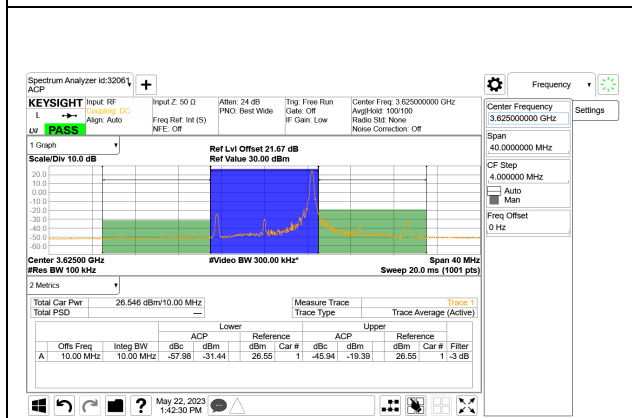

LTE B48 5MHz QPSK High Channel RB1-0

LTE B48 10MHz QPSK Low Channel RB1-0

LTE B48 5MHz QPSK High Channel RB1-24

LTE B48 10MHz QPSK Low Channel RB1-49

LTE B48 5MHz QPSK High Channel RB25-0

LTE B48 10MHz QPSK Low Channel RB50-0

LTE B48 10MHz QPSK Middle Channel RB1-0

LTE B48 10MHz QPSK High Channel RB1-0

LTE B48 10MHz QPSK Middle Channel RB1-49

LTE B48 10MHz QPSK High Channel RB1-49

LTE B48 10MHz QPSK Middle Channel RB50-0

LTE B48 10MHz QPSK High Channel RB50-0