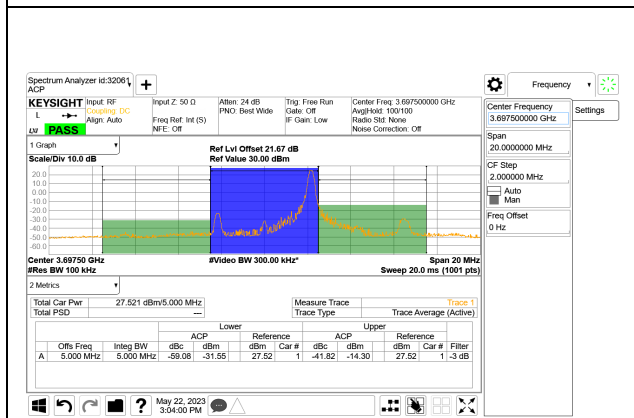

LTE B48 5MHz QPSK High Channel RB1-0

LTE B48 10MHz QPSK Low Channel RB1-0

LTE B48 5MHz QPSK High Channel RB1-24

LTE B48 10MHz QPSK Low Channel RB1-49

LTE B48 5MHz QPSK High Channel RB25-0

LTE B48 10MHz QPSK Low Channel RB50-0

LTE B48 10MHz QPSK Middle Channel RB1-0

LTE B48 10MHz QPSK High Channel RB1-0

LTE B48 10MHz QPSK Middle Channel RB1-49

LTE B48 10MHz QPSK High Channel RB1-49

LTE B48 10MHz QPSK Middle Channel RB50-0

LTE B48 10MHz QPSK High Channel RB50-0