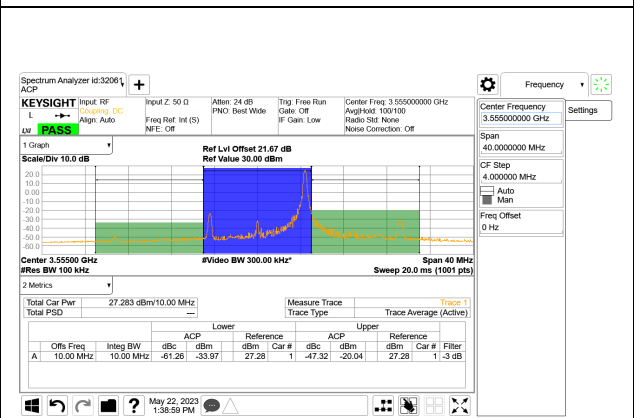

LTE B48 5MHz QPSK High Channel RB1-0

LTE B48 10MHz QPSK Low Channel RB1-0

LTE B48 5MHz QPSK High Channel RB1-24

LTE B48 10MHz QPSK Low Channel RB1-49

LTE B48 5MHz QPSK High Channel RB25-0

LTE B48 10MHz QPSK Low Channel RB50-0

LTE B48 10MHz QPSK Middle Channel RB1-0

LTE B48 10MHz QPSK High Channel RB1-0

LTE B48 10MHz QPSK Middle Channel RB1-49

LTE B48 10MHz QPSK High Channel RB1-49

LTE B48 10MHz QPSK Middle Channel RB50-0

LTE B48 10MHz QPSK High Channel RB50-0