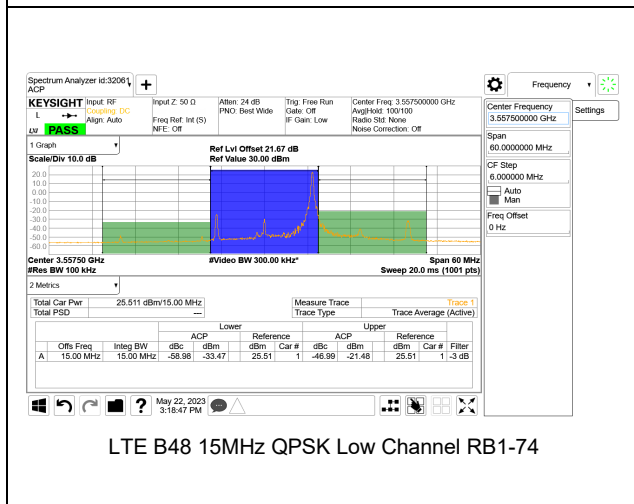

LTE B48 5MHz QPSK High Channel RB1-0

LTE B48 10MHz QPSK Low Channel RB1-0

LTE B48 5MHz QPSK High Channel RB1-24

LTE B48 10MHz QPSK Low Channel RB1-49

LTE B48 5MHz QPSK High Channel RB25-0

LTE B48 10MHz QPSK Low Channel RB50-0

LTE B48 10MHz QPSK Middle Channel RB1-0

LTE B48 10MHz QPSK High Channel RB1-0

LTE B48 10MHz QPSK Middle Channel RB1-49

LTE B48 10MHz QPSK High Channel RB1-49

LTE B48 10MHz QPSK Middle Channel RB50-0

LTE B48 10MHz QPSK High Channel RB50-0

LTE B48 15MHz QPSK Low Channel RB1-0

LTE B48 15MHz QPSK Middle Channel RB1-0

LTE B48 15MHz QPSK Low Channel RB1-74

LTE B48 15MHz QPSK Middle Channel RB1-74

LTE B48 15MHz QPSK Low Channel RB75-0

LTE B48 15MHz QPSK Middle Channel RB75-0