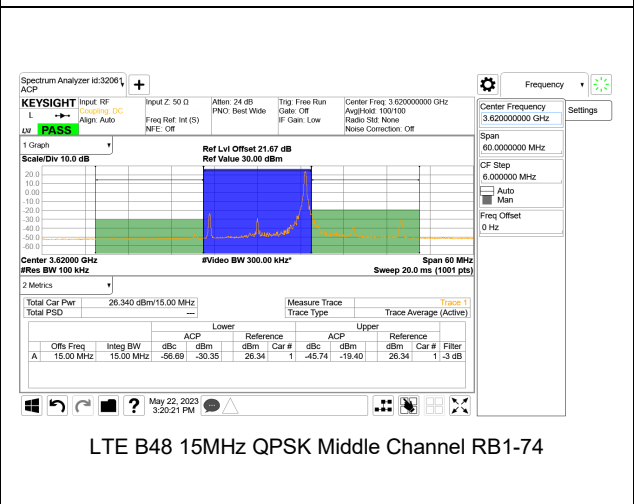

LTE B48 5MHz QPSK High Channel RB1-0

LTE B48 10MHz QPSK Low Channel RB1-0

LTE B48 5MHz QPSK High Channel RB1-24

LTE B48 10MHz QPSK Low Channel RB1-49

LTE B48 5MHz QPSK High Channel RB25-0

LTE B48 10MHz QPSK Low Channel RB50-0

LTE B48 10MHz QPSK Middle Channel RB1-0

LTE B48 10MHz QPSK High Channel RB1-0

LTE B48 10MHz QPSK Middle Channel RB1-49

LTE B48 10MHz QPSK High Channel RB1-49

LTE B48 10MHz QPSK Middle Channel RB50-0

LTE B48 10MHz QPSK High Channel RB50-0

LTE B48 15MHz QPSK Low Channel RB1-0

LTE B48 15MHz QPSK Middle Channel RB1-0

LTE B48 15MHz QPSK Low Channel RB1-74

LTE B48 15MHz QPSK Middle Channel RB1-74

LTE B48 15MHz QPSK Low Channel RB75-0

LTE B48 15MHz QPSK Middle Channel RB75-0