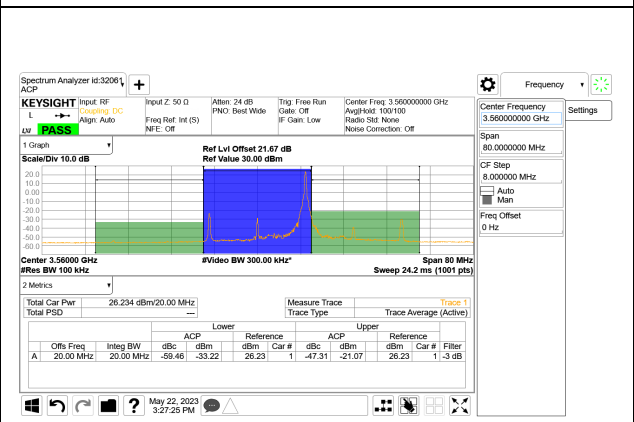

LTE B48 15MHz QPSK Low Channel RB1-0

LTE B48 15MHz QPSK Middle Channel RB1-0

LTE B48 15MHz QPSK Low Channel RB1-74

LTE B48 15MHz QPSK Middle Channel RB1-74

LTE B48 15MHz QPSK Low Channel RB75-0

LTE B48 15MHz QPSK Middle Channel RB75-0

LTE B48 15MHz QPSK High Channel RB1-0

LTE B48 20MHz QPSK Low Channel RB1-0

LTE B48 15MHz QPSK High Channel RB1-74

LTE B48 20MHz QPSK Low Channel RB1-99

LTE B48 15MHz QPSK High Channel RB75-0

LTE B48 20MHz QPSK Low Channel RB100-0