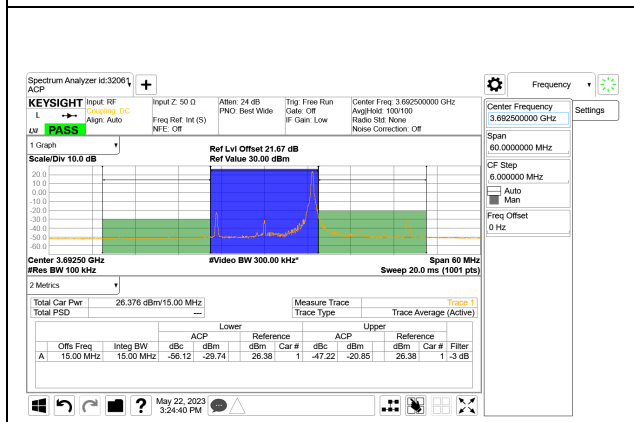

LTE B48 15MHz QPSK Low Channel RB1-0

LTE B48 15MHz QPSK Middle Channel RB1-0

LTE B48 15MHz QPSK Low Channel RB1-74

LTE B48 15MHz QPSK Middle Channel RB1-74

LTE B48 15MHz QPSK Low Channel RB75-0

LTE B48 15MHz QPSK Middle Channel RB75-0

LTE B48 15MHz QPSK High Channel RB1-0

LTE B48 20MHz QPSK Low Channel RB1-0

LTE B48 15MHz QPSK High Channel RB1-74

LTE B48 20MHz QPSK Low Channel RB1-99

LTE B48 15MHz QPSK High Channel RB75-0

LTE B48 20MHz QPSK Low Channel RB100-0