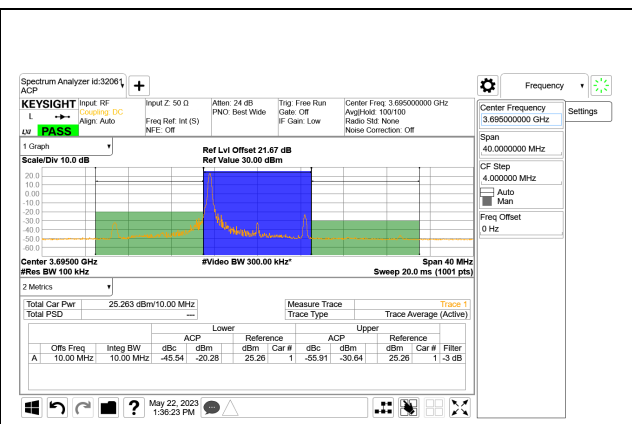

LTE B48 5MHz QPSK High Channel RB1-0

LTE B48 10MHz QPSK Low Channel RB1-0

LTE B48 5MHz QPSK High Channel RB1-24

LTE B48 10MHz QPSK Low Channel RB1-49

LTE B48 5MHz QPSK High Channel RB25-0

LTE B48 10MHz QPSK Low Channel RB50-0

LTE B48 10MHz QPSK Middle Channel RB1-0

LTE B48 10MHz QPSK High Channel RB1-0

LTE B48 10MHz QPSK Middle Channel RB1-49

LTE B48 10MHz QPSK High Channel RB1-49

LTE B48 10MHz QPSK Middle Channel RB50-0

LTE B48 10MHz QPSK High Channel RB50-0