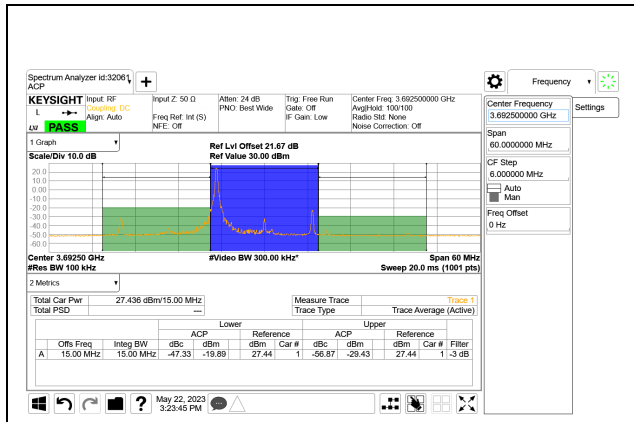

LTE B48 15MHz QPSK Low Channel RB1-0

LTE B48 15MHz QPSK Middle Channel RB1-0

LTE B48 15MHz QPSK Low Channel RB1-74

LTE B48 15MHz QPSK Middle Channel RB1-74

LTE B48 15MHz QPSK Low Channel RB75-0

LTE B48 15MHz QPSK Middle Channel RB75-0

LTE B48 15MHz QPSK High Channel RB1-0

LTE B48 20MHz QPSK Low Channel RB1-0

LTE B48 15MHz QPSK High Channel RB1-74

LTE B48 20MHz QPSK Low Channel RB1-99

LTE B48 15MHz QPSK High Channel RB75-0

LTE B48 20MHz QPSK Low Channel RB100-0