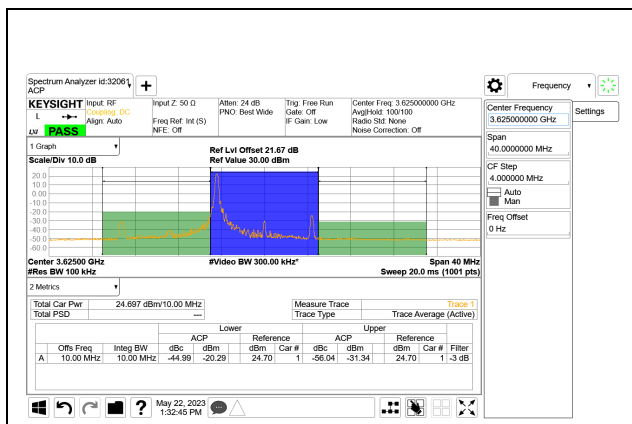

LTE B48 5MHz QPSK High Channel RB1-0

LTE B48 10MHz QPSK Low Channel RB1-0

LTE B48 5MHz QPSK High Channel RB1-24

LTE B48 10MHz QPSK Low Channel RB1-49

LTE B48 5MHz QPSK High Channel RB25-0

LTE B48 10MHz QPSK Low Channel RB50-0

LTE B48 10MHz QPSK Middle Channel RB1-0

LTE B48 10MHz QPSK High Channel RB1-0

LTE B48 10MHz QPSK Middle Channel RB1-49

LTE B48 10MHz QPSK High Channel RB1-49

LTE B48 10MHz QPSK Middle Channel RB50-0

LTE B48 10MHz QPSK High Channel RB50-0