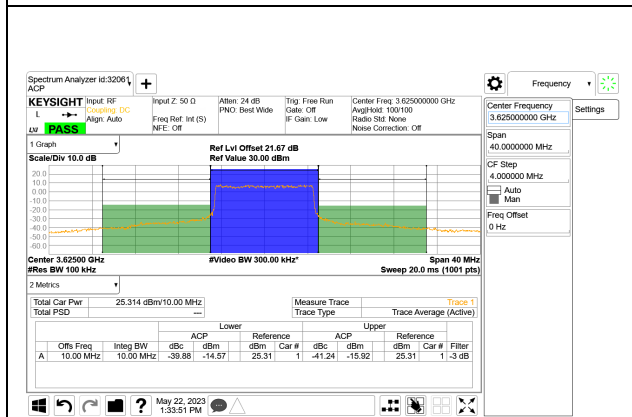

LTE B48 10MHz QPSK Middle Channel RB1-0

LTE B48 10MHz QPSK High Channel RB1-0

LTE B48 10MHz QPSK Middle Channel RB1-49

LTE B48 10MHz QPSK High Channel RB1-49

LTE B48 10MHz QPSK Middle Channel RB50-0

LTE B48 10MHz QPSK High Channel RB50-0

LTE B48 15MHz QPSK Low Channel RB1-0

LTE B48 15MHz QPSK Middle Channel RB1-0

LTE B48 15MHz QPSK Low Channel RB1-74

LTE B48 15MHz QPSK Middle Channel RB1-74

LTE B48 15MHz QPSK Low Channel RB75-0

LTE B48 15MHz QPSK Middle Channel RB75-0