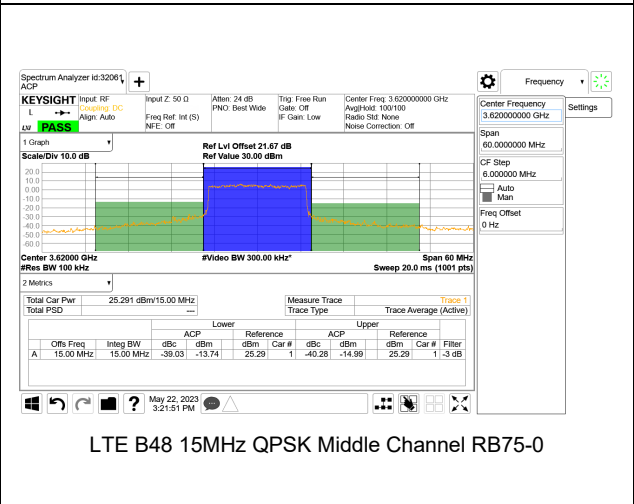

LTE B48 10MHz QPSK Middle Channel RB1-0

LTE B48 10MHz QPSK High Channel RB1-0

LTE B48 10MHz QPSK Middle Channel RB1-49

LTE B48 10MHz QPSK High Channel RB1-49

LTE B48 10MHz QPSK Middle Channel RB50-0

LTE B48 10MHz QPSK High Channel RB50-0

LTE B48 15MHz QPSK Low Channel RB1-0

LTE B48 15MHz QPSK Middle Channel RB1-0

LTE B48 15MHz QPSK Low Channel RB1-74

LTE B48 15MHz QPSK Middle Channel RB1-74

LTE B48 15MHz QPSK Low Channel RB75-0

LTE B48 15MHz QPSK Middle Channel RB75-0

LTE B48 15MHz QPSK High Channel RB1-0

LTE B48 20MHz QPSK Low Channel RB1-0

LTE B48 15MHz QPSK High Channel RB1-74

LTE B48 20MHz QPSK Low Channel RB1-99

LTE B48 15MHz QPSK High Channel RB75-0

LTE B48 20MHz QPSK Low Channel RB100-0