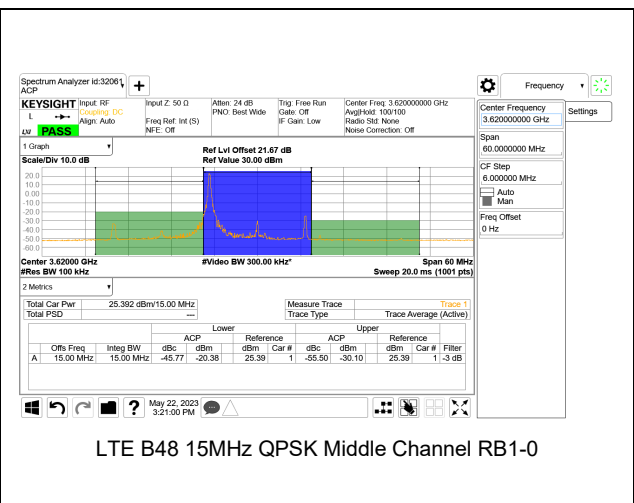

LTE B48 5MHz QPSK High Channel RB1-0

LTE B48 10MHz QPSK Low Channel RB1-0

LTE B48 5MHz QPSK High Channel RB1-24

LTE B48 10MHz QPSK Low Channel RB1-49

LTE B48 5MHz QPSK High Channel RB25-0

LTE B48 10MHz QPSK Low Channel RB50-0

LTE B48 10MHz QPSK Middle Channel RB1-0

LTE B48 10MHz QPSK High Channel RB1-0

LTE B48 10MHz QPSK Middle Channel RB1-49

LTE B48 10MHz QPSK High Channel RB1-49

LTE B48 10MHz QPSK Middle Channel RB50-0

LTE B48 10MHz QPSK High Channel RB50-0

LTE B48 15MHz QPSK Low Channel RB1-0

LTE B48 15MHz QPSK Middle Channel RB1-0

LTE B48 15MHz QPSK Low Channel RB1-74

LTE B48 15MHz QPSK Middle Channel RB1-74

LTE B48 15MHz QPSK Low Channel RB75-0

LTE B48 15MHz QPSK Middle Channel RB75-0