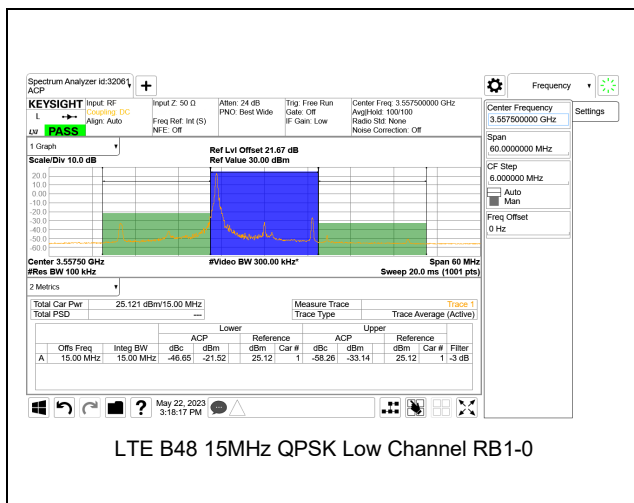

LTE B48 5MHz QPSK High Channel RB1-0

LTE B48 10MHz QPSK Low Channel RB1-0

LTE B48 5MHz QPSK High Channel RB1-24

LTE B48 10MHz QPSK Low Channel RB1-49

LTE B48 5MHz QPSK High Channel RB25-0

LTE B48 10MHz QPSK Low Channel RB50-0

LTE B48 10MHz QPSK Middle Channel RB1-0

LTE B48 10MHz QPSK High Channel RB1-0

LTE B48 10MHz QPSK Middle Channel RB1-49

LTE B48 10MHz QPSK High Channel RB1-49

LTE B48 10MHz QPSK Middle Channel RB50-0

LTE B48 10MHz QPSK High Channel RB50-0

LTE B48 15MHz QPSK Low Channel RB1-0

LTE B48 15MHz QPSK Middle Channel RB1-0

LTE B48 15MHz QPSK Low Channel RB1-74

LTE B48 15MHz QPSK Middle Channel RB1-74

LTE B48 15MHz QPSK Low Channel RB75-0

LTE B48 15MHz QPSK Middle Channel RB75-0