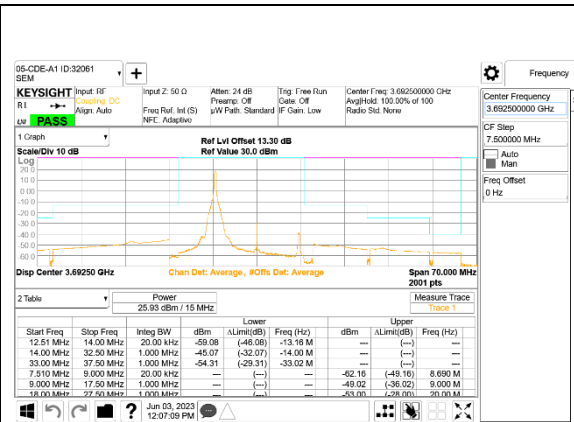

5G NR n48 15MHz BPSK High Channel RB1-0