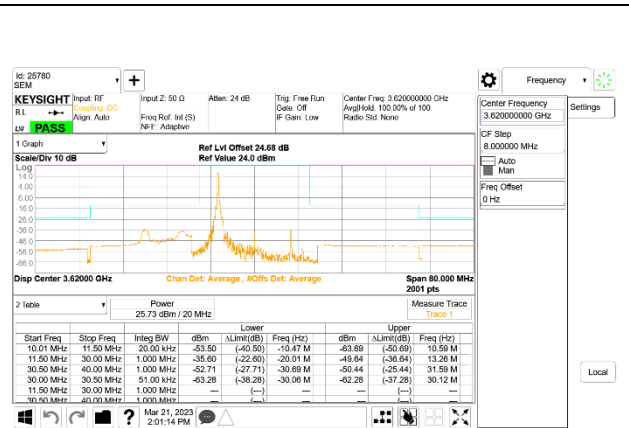

LTE B48 15MHz QPSK Low Channel RB1-0

LTE B48 15MHz QPSK Middle Channel RB1-0

LTE B48 15MHz QPSK Low Channel RB1-74

LTE B48 15MHz QPSK Middle Channel RB1-74

LTE B48 15MHz QPSK Low Channel RB75-0, ID:25780

LTE B48 15MHz QPSK Middle Channel RB75-0

LTE B48 15MHz QPSK High Channel RB1-0

LTE B48 20MHz QPSK Low Channel RB1-0

LTE B48 15MHz QPSK High Channel RB1-74

LTE B48 20MHz QPSK Low Channel RB1-99

LTE B48 15MHz QPSK High Channel RB75-0, ID:25780

LTE B48 20MHz QPSK Low Channel RB100-0, ID:25780

LTE B48 20MHz QPSK Middle Channel RB1-0

LTE B48 20MHz QPSK High Channel RB1-0

LTE B48 20MHz QPSK Middle Channel RB1-99

LTE B48 20MHz QPSK High Channel RB1-99

LTE B48 20MHz QPSK Middle Channel RB100-0

LTE B48 20MHz QPSK High Channel RB100-0, ID:25780