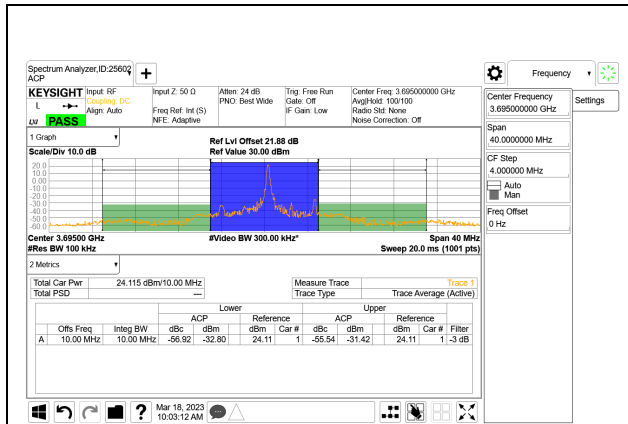

LTE B48 20MHz QPSK Middle Channel RB1-0

LTE B48 20MHz QPSK High Channel RB1-0

LTE B48 20MHz QPSK Middle Channel RB1-99

LTE B48 20MHz QPSK High Channel RB1-99

LTE B48 20MHz QPSK Middle Channel RB100-0

LTE B48 20MHz QPSK High Channel RB100-0, ID:25780

LTE BAND 48 ADJACENT CHANNEL POWER

LTE B48 5MHz QPSK Low Channel RB1-0

LTE B48 5MHz QPSK Middle Channel RB1-0

LTE B48 5MHz QPSK Low Channel RB1-24

LTE B48 5MHz QPSK Middle Channel RB1-24

LTE B48 5MHz QPSK Low Channel RB25-0

LTE B48 5MHz QPSK Middle Channel RB25-0

LTE B48 5MHz QPSK High Channel RB1-0

LTE B48 10MHz QPSK Low Channel RB1-0

LTE B48 5MHz QPSK High Channel RB1-24

LTE B48 10MHz QPSK Low Channel RB1-49

LTE B48 5MHz QPSK High Channel RB25-0