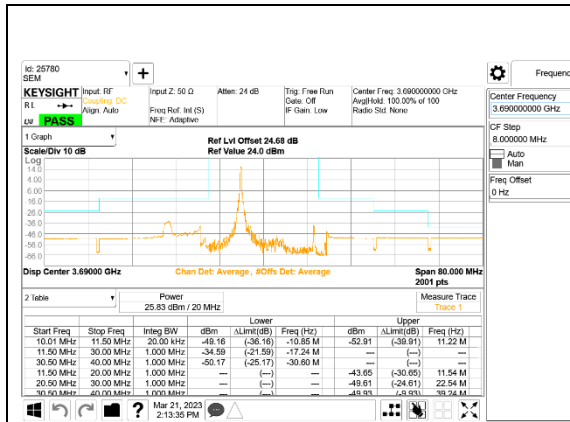

LTE B48 15MHz QPSK Low Channel RB1-0

LTE B48 15MHz QPSK Middle Channel RB1-0

LTE B48 15MHz QPSK Low Channel RB1-74

LTE B48 15MHz QPSK Middle Channel RB1-74

LTE B48 15MHz QPSK Low Channel RB75-0, ID:25780

LTE B48 15MHz QPSK Middle Channel RB75-0

LTE B48 15MHz QPSK High Channel RB1-0

LTE B48 20MHz QPSK Low Channel RB1-0

LTE B48 15MHz QPSK High Channel RB1-74

LTE B48 20MHz QPSK Low Channel RB1-99

LTE B48 15MHz QPSK High Channel RB75-0, ID:25780

LTE B48 20MHz QPSK Low Channel RB100-0, ID:25780

LTE B48 20MHz QPSK Middle Channel RB1-0

LTE B48 20MHz QPSK High Channel RB1-0

LTE B48 20MHz QPSK Middle Channel RB1-99

LTE B48 20MHz QPSK High Channel RB1-99

LTE B48 20MHz QPSK Middle Channel RB100-0

LTE B48 20MHz QPSK High Channel RB100-0, ID:25780