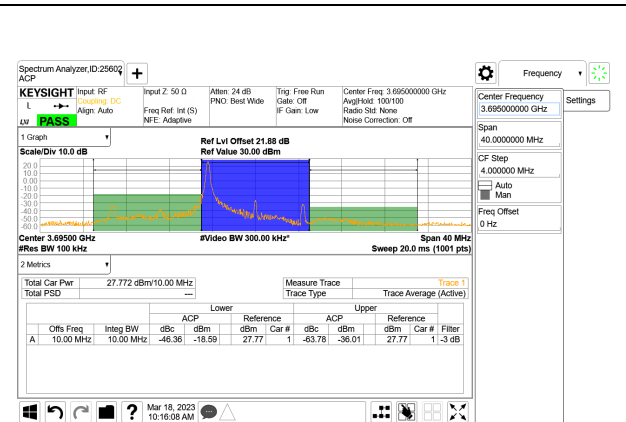

LTE BAND 48 ADJACENT CHANNEL POWER

LTE B48 5MHz QPSK Low Channel RB1-0

LTE B48 5MHz QPSK Middle Channel RB1-0

LTE B48 5MHz QPSK Low Channel RB1-24

LTE B48 5MHz QPSK Middle Channel RB1-24

LTE B48 5MHz QPSK Low Channel RB25-0

LTE B48 5MHz QPSK Middle Channel RB25-0

LTE B48 5MHz QPSK High Channel RB1-0

LTE B48 10MHz QPSK Low Channel RB1-0

LTE B48 5MHz QPSK High Channel RB1-24

LTE B48 10MHz QPSK Low Channel RB1-49

LTE B48 5MHz QPSK High Channel RB25-0

LTE B48 10MHz QPSK Low Channel RB50-0

LTE B48 10MHz QPSK Middle Channel RB1-0

LTE B48 10MHz QPSK High Channel RB1-0

LTE B48 10MHz QPSK Middle Channel RB1-49

LTE B48 10MHz QPSK High Channel RB1-49

LTE B48 10MHz QPSK Middle Channel RB50-0