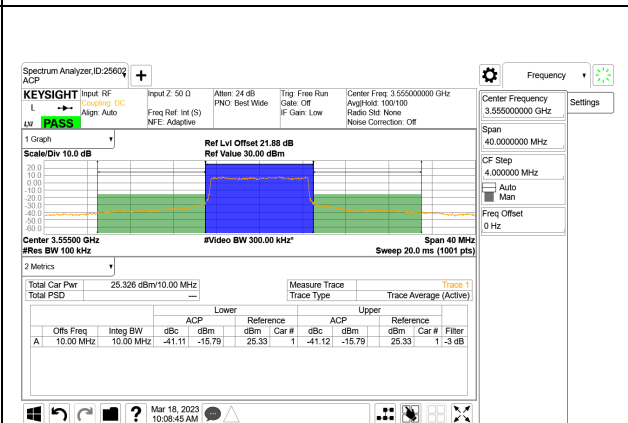

LTE BAND 48 ADJACENT CHANNEL POWER

LTE B48 5MHz QPSK Low Channel RB1-0

LTE B48 5MHz QPSK Middle Channel RB1-0

LTE B48 5MHz QPSK Low Channel RB1-24

LTE B48 5MHz QPSK Middle Channel RB1-24

LTE B48 5MHz QPSK Low Channel RB25-0

LTE B48 5MHz QPSK Middle Channel RB25-0

LTE B48 5MHz QPSK High Channel RB1-0

LTE B48 10MHz QPSK Low Channel RB1-0

LTE B48 5MHz QPSK High Channel RB1-24

LTE B48 10MHz QPSK Low Channel RB1-49

LTE B48 5MHz QPSK High Channel RB25-0

LTE B48 10MHz QPSK Low Channel RB50-0

LTE B48 10MHz QPSK Middle Channel RB1-0

LTE B48 10MHz QPSK High Channel RB1-0

LTE B48 10MHz QPSK Middle Channel RB1-49

LTE B48 10MHz QPSK High Channel RB1-49

LTE B48 10MHz QPSK Middle Channel RB50-0