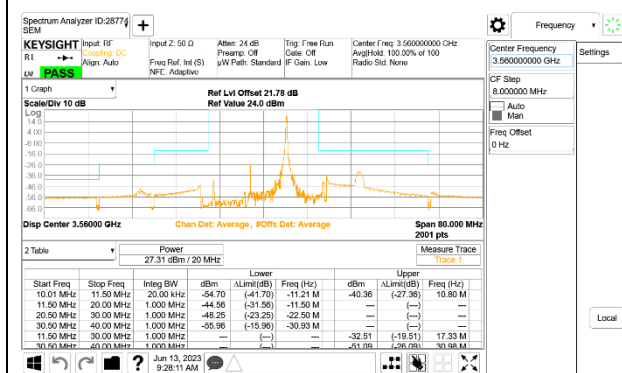

LTE B48 15MHz QPSK Low Channel RB1-0

LTE B48 15MHz QPSK Middle Channel RB1-0

LTE B48 15MHz QPSK Low Channel RB1-74

LTE B48 15MHz QPSK Middle Channel RB1-74

LTE B48 15MHz QPSK Low Channel RB75-0, ID:25780

LTE B48 15MHz QPSK Middle Channel RB75-0

LTE B48 15MHz QPSK High Channel RB1-0

LTE B48 20MHz QPSK Low Channel RB1-0

LTE B48 15MHz QPSK High Channel RB1-74

LTE B48 20MHz QPSK Low Channel RB1-99

LTE B48 15MHz QPSK High Channel RB75-0, ID:25780

LTE B48 20MHz QPSK Low Channel RB100-0, ID:25780

LTE B48 20MHz QPSK Middle Channel RB1-0

LTE B48 20MHz QPSK High Channel RB1-0

LTE B48 20MHz QPSK Middle Channel RB1-99

LTE B48 20MHz QPSK High Channel RB1-99

LTE B48 20MHz QPSK Middle Channel RB100-0

LTE B48 20MHz QPSK High Channel RB100-0, ID:25780