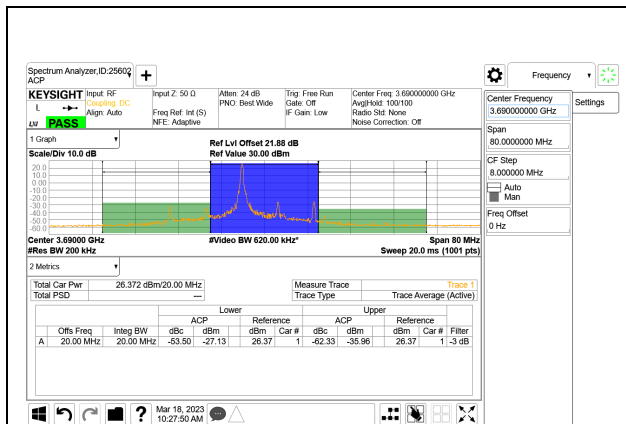

LTE B48 15MHz QPSK High Channel RB1-0