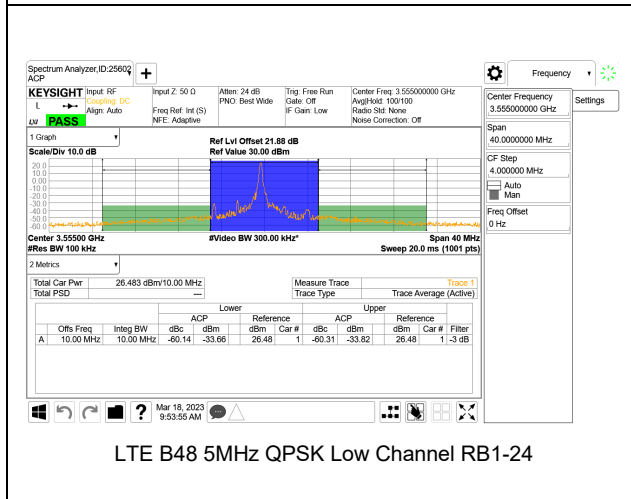

LTE B48 15MHz QPSK High Channel RB1-0

LTE B48 20MHz QPSK Low Channel RB1-0

LTE B48 15MHz QPSK High Channel RB1-74

LTE B48 20MHz QPSK Low Channel RB1-99

LTE B48 15MHz QPSK High Channel RB75-0, ID:25780

LTE B48 20MHz QPSK Low Channel RB100-0, ID:25780

LTE B48 20MHz QPSK Middle Channel RB1-0

LTE B48 20MHz QPSK High Channel RB1-0

LTE B48 20MHz QPSK Middle Channel RB1-99

LTE B48 20MHz QPSK High Channel RB1-99

LTE B48 20MHz QPSK Middle Channel RB100-0

LTE B48 20MHz QPSK High Channel RB100-0, ID:25780

LTE BAND 48 ADJACENT CHANNEL POWER

LTE B48 5MHz QPSK Low Channel RB1-0

LTE B48 5MHz QPSK Middle Channel RB1-0

LTE B48 5MHz QPSK Low Channel RB1-24

LTE B48 5MHz QPSK Middle Channel RB1-24

LTE B48 5MHz QPSK Low Channel RB25-0