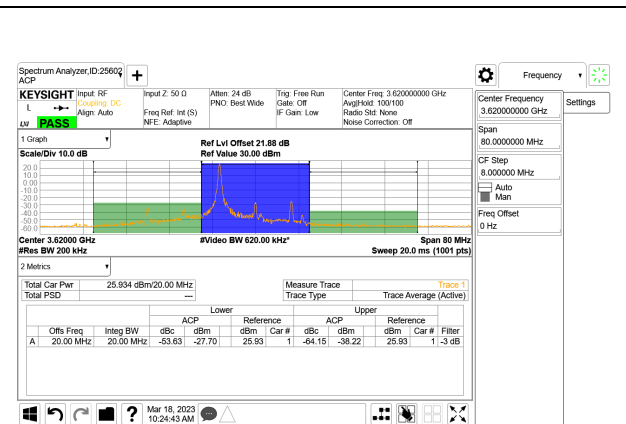

LTE B48 10MHz QPSK Low Channel RB50-0

LTE B48 10MHz QPSK Middle Channel RB1-0

LTE B48 10MHz QPSK High Channel RB1-0

LTE B48 10MHz QPSK Middle Channel RB1-49

LTE B48 10MHz QPSK High Channel RB1-49

LTE B48 10MHz QPSK Middle Channel RB50-0

LTE B48 10MHz QPSK High Channel RB50-0

LTE B48 15MHz QPSK Low Channel RB1-0

LTE B48 15MHz QPSK Middle Channel RB1-0

LTE B48 15MHz QPSK Low Channel RB1-74

LTE B48 15MHz QPSK Middle Channel RB1-74

LTE B48 15MHz QPSK Low Channel RB75-0