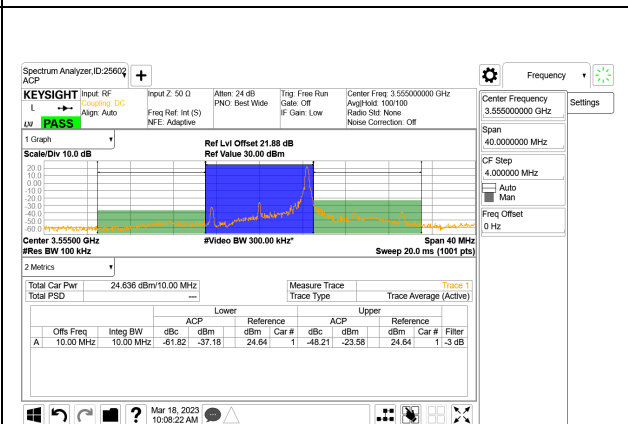

LTE BAND 48 ADJACENT CHANNEL POWER

LTE B48 5MHz QPSK Low Channel RB1-0

LTE B48 5MHz QPSK Middle Channel RB1-0

LTE B48 5MHz QPSK Low Channel RB1-24

LTE B48 5MHz QPSK Middle Channel RB1-24

LTE B48 5MHz QPSK Low Channel RB25-0

LTE B48 5MHz QPSK Middle Channel RB25-0

LTE B48 5MHz QPSK High Channel RB1-0

LTE B48 10MHz QPSK Low Channel RB1-0

LTE B48 5MHz QPSK High Channel RB1-24

LTE B48 10MHz QPSK Low Channel RB1-49

LTE B48 5MHz QPSK High Channel RB25-0

LTE B48 10MHz QPSK Low Channel RB50-0

LTE B48 10MHz QPSK Middle Channel RB1-0

LTE B48 10MHz QPSK High Channel RB1-0

LTE B48 10MHz QPSK Middle Channel RB1-49

LTE B48 10MHz QPSK High Channel RB1-49

LTE B48 10MHz QPSK Middle Channel RB50-0