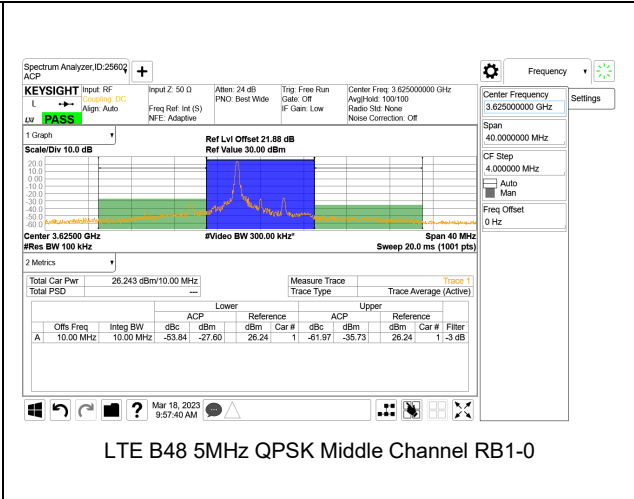

LTE B48 20MHz QPSK Middle Channel RB1-0

LTE B48 20MHz QPSK High Channel RB1-0

LTE B48 20MHz QPSK Middle Channel RB1-99

LTE B48 20MHz QPSK High Channel RB1-99

LTE B48 20MHz QPSK Middle Channel RB100-0

LTE B48 20MHz QPSK High Channel RB100-0, ID:25780

LTE BAND 48 ADJACENT CHANNEL POWER

LTE B48 5MHz QPSK Low Channel RB1-0

LTE B48 5MHz QPSK Middle Channel RB1-0

LTE B48 5MHz QPSK Low Channel RB1-24

LTE B48 5MHz QPSK Middle Channel RB1-24

LTE B48 5MHz QPSK Low Channel RB25-0