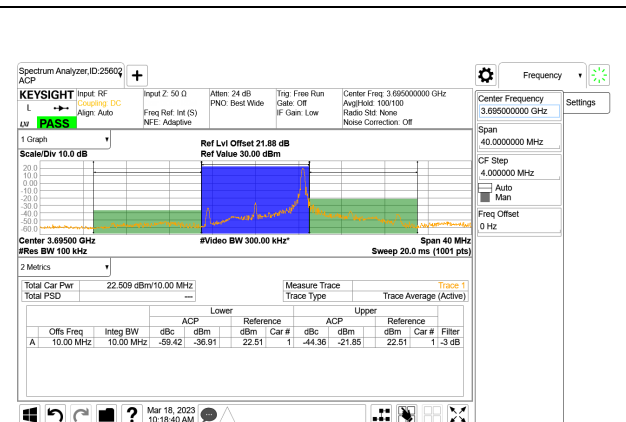

LTE B48 10MHz QPSK Low Channel RB50-0

LTE B48 10MHz QPSK Middle Channel RB1-0

LTE B48 10MHz QPSK High Channel RB1-0

LTE B48 10MHz QPSK Middle Channel RB1-49

LTE B48 10MHz QPSK High Channel RB1-49

LTE B48 10MHz QPSK Middle Channel RB50-0

LTE B48 10MHz QPSK High Channel RB50-0

LTE B48 15MHz QPSK Low Channel RB1-0

LTE B48 15MHz QPSK Middle Channel RB1-0

LTE B48 15MHz QPSK Low Channel RB1-74

LTE B48 15MHz QPSK Middle Channel RB1-74

LTE B48 15MHz QPSK Low Channel RB75-0