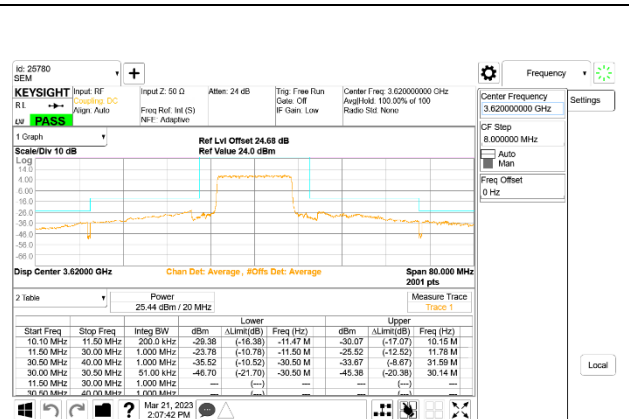

LTE B48 15MHz QPSK Low Channel RB1-0

LTE B48 15MHz QPSK Middle Channel RB1-0

LTE B48 15MHz QPSK Low Channel RB1-74

LTE B48 15MHz QPSK Middle Channel RB1-74

LTE B48 15MHz QPSK Low Channel RB75-0, ID:25780

LTE B48 15MHz QPSK Middle Channel RB75-0

LTE B48 15MHz QPSK High Channel RB1-0

LTE B48 20MHz QPSK Low Channel RB1-0

LTE B48 15MHz QPSK High Channel RB1-74

LTE B48 20MHz QPSK Low Channel RB1-99

LTE B48 15MHz QPSK High Channel RB75-0, ID:25780

LTE B48 20MHz QPSK Low Channel RB100-0, ID:25780

LTE B48 20MHz QPSK Middle Channel RB1-0

LTE B48 20MHz QPSK High Channel RB1-0

LTE B48 20MHz QPSK Middle Channel RB1-99

LTE B48 20MHz QPSK High Channel RB1-99

LTE B48 20MHz QPSK Middle Channel RB100-0

LTE B48 20MHz QPSK High Channel RB100-0, ID:25780