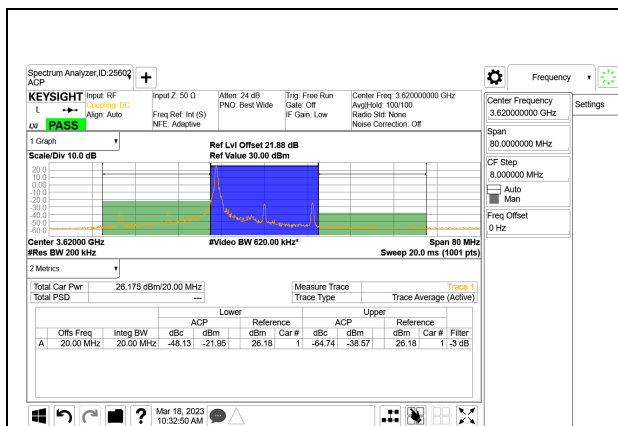

LTE B48 15MHz QPSK Middle Channel RB75-0

LTE B48 15MHz QPSK High Channel RB1-0

LTE B48 20MHz QPSK Low Channel RB1-0

LTE B48 15MHz QPSK High Channel RB1-74

LTE B48 20MHz QPSK Low Channel RB1-99

LTE B48 15MHz QPSK High Channel RB75-0

LTE B48 20MHz QPSK Low Channel RB100-0

LTE B48 20MHz QPSK Middle Channel RB1-0

LTE B48 20MHz QPSK High Channel RB1-0

LTE B48 20MHz QPSK Middle Channel RB1-99

LTE B48 20MHz QPSK High Channel RB1-99

LTE B48 20MHz QPSK Middle Channel RB100-0