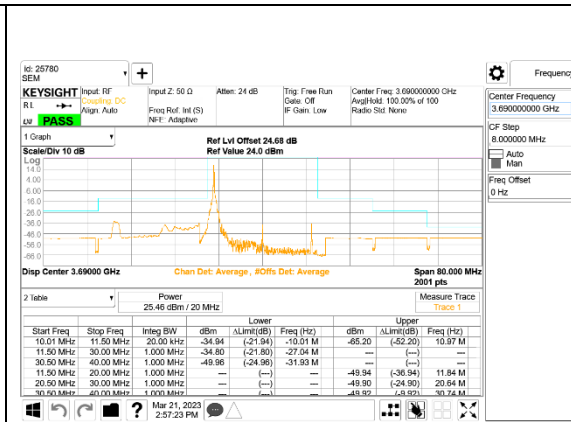

LTE B48 15MHz QPSK Low Channel RB1-0

LTE B48 15MHz QPSK Middle Channel RB1-0

LTE B48 15MHz QPSK Low Channel RB1-74

LTE B48 15MHz QPSK Middle Channel RB1-74

LTE B48 15MHz QPSK Low Channel RB75-0, ID:25780

LTE B48 15MHz QPSK Middle Channel RB75-0

LTE B48 15MHz QPSK High Channel RB1-0

LTE B48 20MHz QPSK Low Channel RB1-0

LTE B48 15MHz QPSK High Channel RB1-74

LTE B48 20MHz QPSK Low Channel RB1-99

LTE B48 15MHz QPSK High Channel RB75-0, ID:25780

LTE B48 20MHz QPSK Low Channel RB100-0, ID:25780

LTE B48 20MHz QPSK Middle Channel RB1-0

LTE B48 20MHz QPSK High Channel RB1-0

LTE B48 20MHz QPSK Middle Channel RB1-99

LTE B48 20MHz QPSK High Channel RB1-99

LTE B48 20MHz QPSK Middle Channel RB100-0

LTE B48 20MHz QPSK High Channel RB100-0, ID:25780