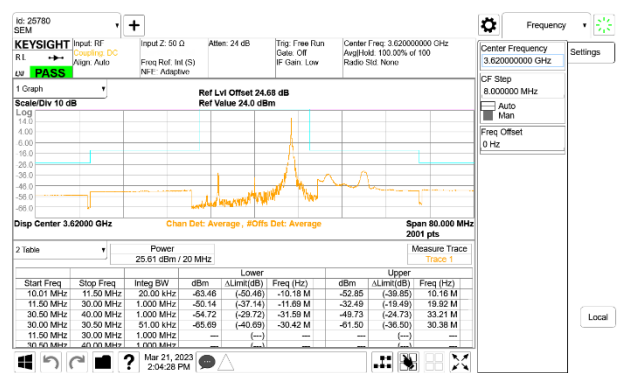

LTE B48 15MHz QPSK Low Channel RB1-0

LTE B48 15MHz QPSK Middle Channel RB1-0

LTE B48 15MHz QPSK Low Channel RB1-74

LTE B48 15MHz QPSK Middle Channel RB1-74

LTE B48 15MHz QPSK Low Channel RB75-0, ID:25780

LTE B48 15MHz QPSK Middle Channel RB75-0

LTE B48 15MHz QPSK High Channel RB1-0

LTE B48 20MHz QPSK Low Channel RB1-0

LTE B48 15MHz QPSK High Channel RB1-74

LTE B48 20MHz QPSK Low Channel RB1-99

LTE B48 15MHz QPSK High Channel RB75-0, ID:25780

LTE B48 20MHz QPSK Low Channel RB100-0, ID:25780

LTE B48 20MHz QPSK Middle Channel RB1-0

LTE B48 20MHz QPSK High Channel RB1-0

LTE B48 20MHz QPSK Middle Channel RB1-99

LTE B48 20MHz QPSK High Channel RB1-99

LTE B48 20MHz QPSK Middle Channel RB100-0

LTE B48 20MHz QPSK High Channel RB100-0, ID:25780