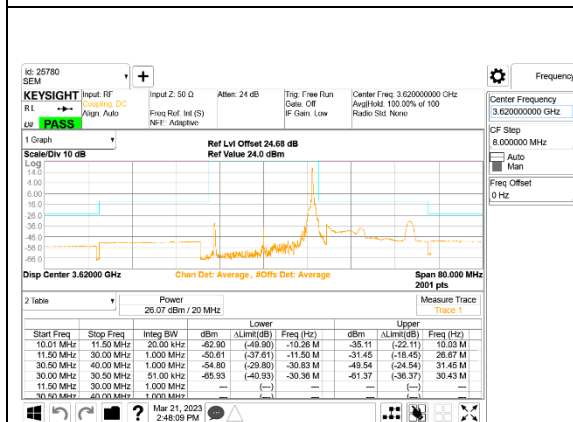

LTE B48 15MHz QPSK Low Channel RB1-0

LTE B48 15MHz QPSK Middle Channel RB1-0

LTE B48 15MHz QPSK Low Channel RB1-74

LTE B48 15MHz QPSK Middle Channel RB1-74

LTE B48 15MHz QPSK Low Channel RB75-0, ID:25780

LTE B48 15MHz QPSK Middle Channel RB75-0

LTE B48 15MHz QPSK High Channel RB1-0

LTE B48 20MHz QPSK Low Channel RB1-0

LTE B48 15MHz QPSK High Channel RB1-74

LTE B48 20MHz QPSK Low Channel RB1-99

LTE B48 15MHz QPSK High Channel RB75-0, ID:25780

LTE B48 20MHz QPSK Low Channel RB100-0, ID:25780

LTE B48 20MHz QPSK Middle Channel RB1-0

LTE B48 20MHz QPSK High Channel RB1-0

LTE B48 20MHz QPSK Middle Channel RB1-99

LTE B48 20MHz QPSK High Channel RB1-99

LTE B48 20MHz QPSK Middle Channel RB100-0

LTE B48 20MHz QPSK High Channel RB100-0, ID:25780

LTE BAND 48 ADJACENT CHANNEL POWER

LTE B48 5MHz QPSK Low Channel RB1-0

LTE B48 5MHz QPSK Middle Channel RB1-0

LTE B48 5MHz QPSK Low Channel RB1-24

LTE B48 5MHz QPSK Middle Channel RB1-24

LTE B48 5MHz QPSK Low Channel RB25-0