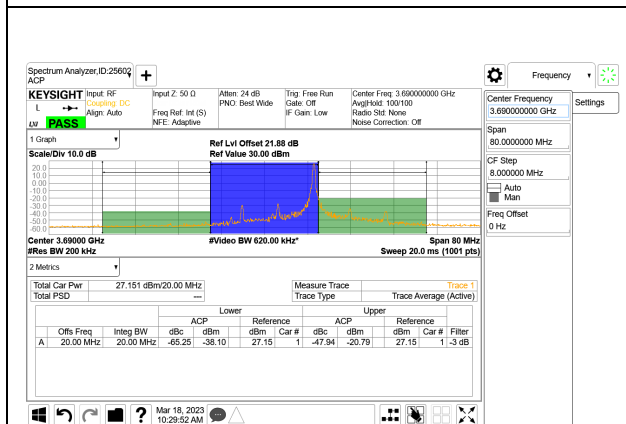

LTE B48 10MHz QPSK High Channel RB50-0

LTE B48 15MHz QPSK Low Channel RB1-0

LTE B48 15MHz QPSK Middle Channel RB1-0

LTE B48 15MHz QPSK Low Channel RB1-74

LTE B48 15MHz QPSK Middle Channel RB1-74

LTE B48 15MHz QPSK Low Channel RB75-0

LTE B48 15MHz QPSK Middle Channel RB75-0

LTE B48 15MHz QPSK High Channel RB1-0

LTE B48 20MHz QPSK Low Channel RB1-0

LTE B48 15MHz QPSK High Channel RB1-74

LTE B48 20MHz QPSK Low Channel RB1-99

LTE B48 15MHz QPSK High Channel RB75-0