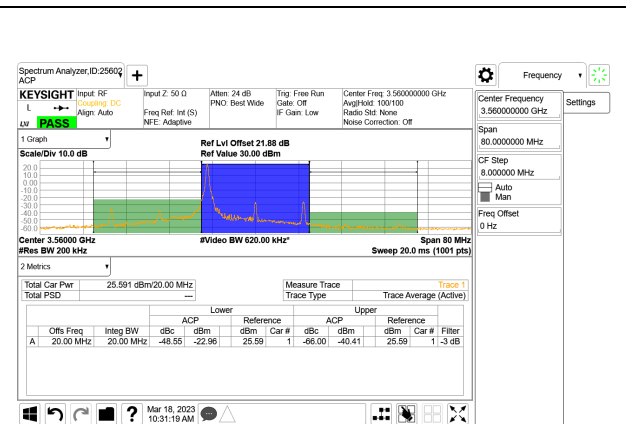

LTE B48 10MHz QPSK High Channel RB50-0

LTE B48 15MHz QPSK Low Channel RB1-0

LTE B48 15MHz QPSK Middle Channel RB1-0

LTE B48 15MHz QPSK Low Channel RB1-74

LTE B48 15MHz QPSK Middle Channel RB1-74

LTE B48 15MHz QPSK Low Channel RB75-0

LTE B48 15MHz QPSK Middle Channel RB75-0

LTE B48 15MHz QPSK High Channel RB1-0

LTE B48 20MHz QPSK Low Channel RB1-0

LTE B48 15MHz QPSK High Channel RB1-74

LTE B48 20MHz QPSK Low Channel RB1-99

LTE B48 15MHz QPSK High Channel RB75-0