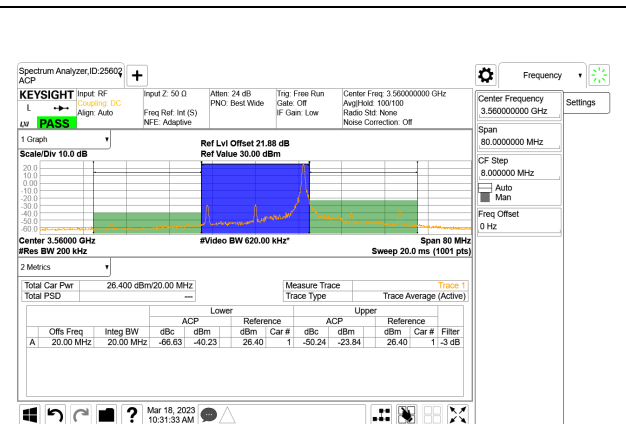

LTE B48 15MHz QPSK Middle Channel RB75-0

LTE B48 15MHz QPSK High Channel RB1-0

LTE B48 20MHz QPSK Low Channel RB1-0

LTE B48 15MHz QPSK High Channel RB1-74

LTE B48 20MHz QPSK Low Channel RB1-99

LTE B48 15MHz QPSK High Channel RB75-0

LTE B48 20MHz QPSK Low Channel RB100-0

LTE B48 20MHz QPSK Middle Channel RB1-0

LTE B48 20MHz QPSK High Channel RB1-0

LTE B48 20MHz QPSK Middle Channel RB1-99

LTE B48 20MHz QPSK High Channel RB1-99

LTE B48 20MHz QPSK Middle Channel RB100-0