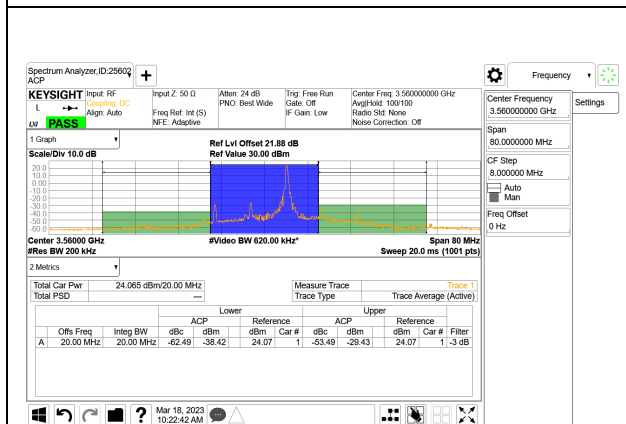

LTE B48 10MHz QPSK Low Channel RB50-0

LTE B48 10MHz QPSK Middle Channel RB1-0

LTE B48 10MHz QPSK High Channel RB1-0

LTE B48 10MHz QPSK Middle Channel RB1-49

LTE B48 10MHz QPSK High Channel RB1-49

LTE B48 10MHz QPSK Middle Channel RB50-0

LTE B48 10MHz QPSK High Channel RB50-0

LTE B48 15MHz QPSK Low Channel RB1-0

LTE B48 15MHz QPSK Middle Channel RB1-0

LTE B48 15MHz QPSK Low Channel RB1-74

LTE B48 15MHz QPSK Middle Channel RB1-74

LTE B48 15MHz QPSK Low Channel RB75-0