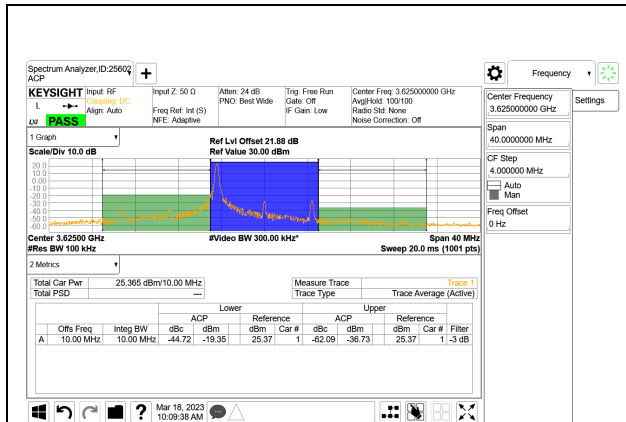

LTE BAND 48 ADJACENT CHANNEL POWER

LTE B48 5MHz QPSK Low Channel RB1-0

LTE B48 5MHz QPSK Middle Channel RB1-0

LTE B48 5MHz QPSK Low Channel RB1-24

LTE B48 5MHz QPSK Middle Channel RB1-24

LTE B48 5MHz QPSK Low Channel RB25-0

LTE B48 5MHz QPSK Middle Channel RB25-0

LTE B48 5MHz QPSK High Channel RB1-0

LTE B48 10MHz QPSK Low Channel RB1-0

LTE B48 5MHz QPSK High Channel RB1-24

LTE B48 10MHz QPSK Low Channel RB1-49

LTE B48 5MHz QPSK High Channel RB25-0

LTE B48 10MHz QPSK Low Channel RB50-0

LTE B48 10MHz QPSK Middle Channel RB1-0

LTE B48 10MHz QPSK High Channel RB1-0

LTE B48 10MHz QPSK Middle Channel RB1-49

LTE B48 10MHz QPSK High Channel RB1-49

LTE B48 10MHz QPSK Middle Channel RB50-0