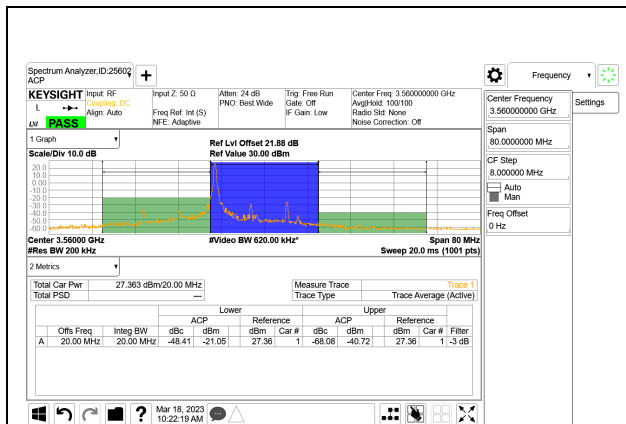

LTE B48 10MHz QPSK Low Channel RB50-0

LTE B48 10MHz QPSK Middle Channel RB1-0

LTE B48 10MHz QPSK High Channel RB1-0

LTE B48 10MHz QPSK Middle Channel RB1-49

LTE B48 10MHz QPSK High Channel RB1-49

LTE B48 10MHz QPSK Middle Channel RB50-0

LTE B48 10MHz QPSK High Channel RB50-0

LTE B48 15MHz QPSK Low Channel RB1-0

LTE B48 15MHz QPSK Middle Channel RB1-0

LTE B48 15MHz QPSK Low Channel RB1-74

LTE B48 15MHz QPSK Middle Channel RB1-74

LTE B48 15MHz QPSK Low Channel RB75-0