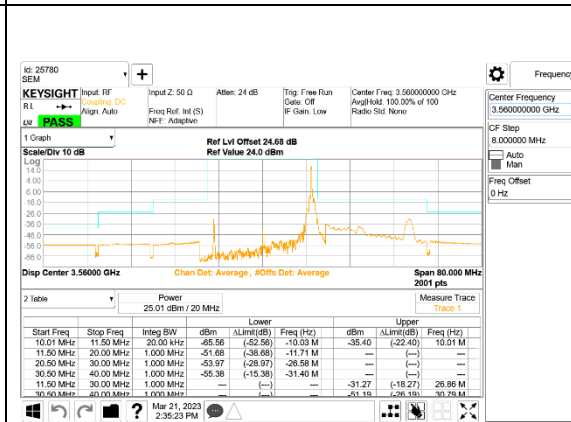

LTE B48 15MHz QPSK Low Channel RB1-0

LTE B48 15MHz QPSK Middle Channel RB1-0

LTE B48 15MHz QPSK Low Channel RB1-74

LTE B48 15MHz QPSK Middle Channel RB1-74

LTE B48 15MHz QPSK Low Channel RB75-0, ID:25780

LTE B48 15MHz QPSK Middle Channel RB75-0

LTE B48 15MHz QPSK High Channel RB1-0

LTE B48 20MHz QPSK Low Channel RB1-0

LTE B48 15MHz QPSK High Channel RB1-74

LTE B48 20MHz QPSK Low Channel RB1-99

LTE B48 15MHz QPSK High Channel RB75-0, ID:25780

LTE B48 20MHz QPSK Low Channel RB100-0, ID:25780

LTE B48 20MHz QPSK Middle Channel RB1-0

LTE B48 20MHz QPSK High Channel RB1-0

LTE B48 20MHz QPSK Middle Channel RB1-99

LTE B48 20MHz QPSK High Channel RB1-99

LTE B48 20MHz QPSK Middle Channel RB100-0

LTE B48 20MHz QPSK High Channel RB100-0, ID:25780