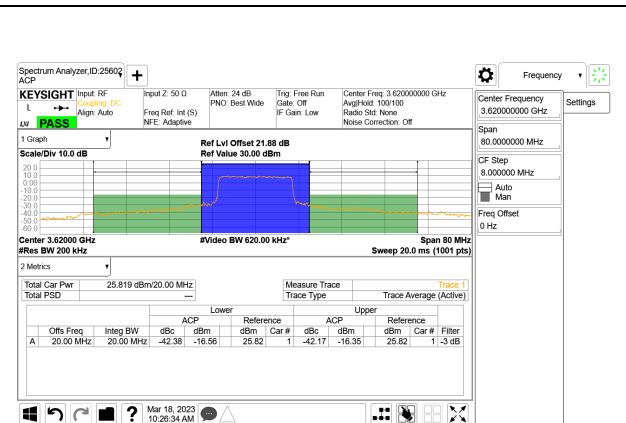

LTE B48 10MHz QPSK High Channel RB50-0

LTE B48 15MHz QPSK Low Channel RB1-0

LTE B48 15MHz QPSK Middle Channel RB1-0

LTE B48 15MHz QPSK Low Channel RB1-74

LTE B48 15MHz QPSK Middle Channel RB1-74

LTE B48 15MHz QPSK Low Channel RB75-0