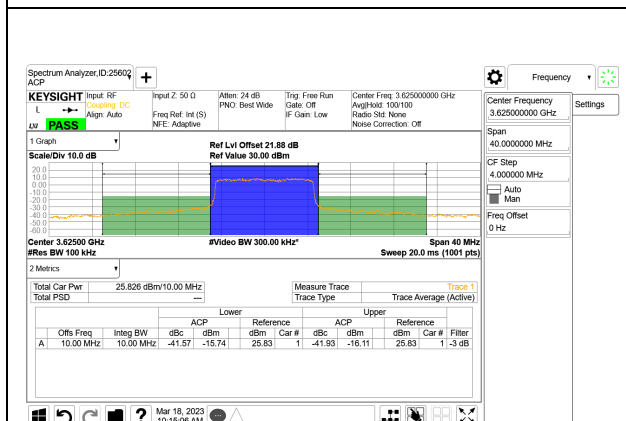

LTE B48 10MHz QPSK Low Channel RB50-0

LTE B48 10MHz QPSK Middle Channel RB1-0

LTE B48 10MHz QPSK High Channel RB1-0

LTE B48 10MHz QPSK Middle Channel RB1-49

LTE B48 10MHz QPSK High Channel RB1-49

LTE B48 10MHz QPSK Middle Channel RB50-0