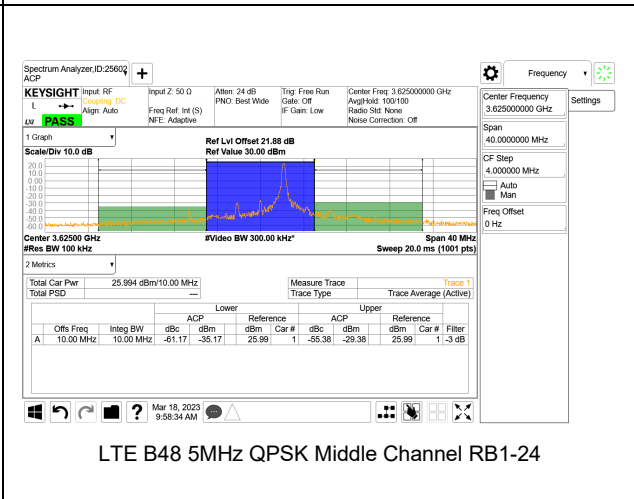

LTE BAND 48 ADJACENT CHANNEL POWER

LTE B48 5MHz QPSK Low Channel RB1-0

LTE B48 5MHz QPSK Middle Channel RB1-0

LTE B48 5MHz QPSK Low Channel RB1-24

LTE B48 5MHz QPSK Middle Channel RB1-24

LTE B48 5MHz QPSK Low Channel RB25-0

LTE B48 5MHz QPSK Middle Channel RB25-0

LTE B48 5MHz QPSK High Channel RB1-0

LTE B48 10MHz QPSK Low Channel RB1-0

LTE B48 5MHz QPSK High Channel RB1-24

LTE B48 10MHz QPSK Low Channel RB1-49

LTE B48 5MHz QPSK High Channel RB25-0