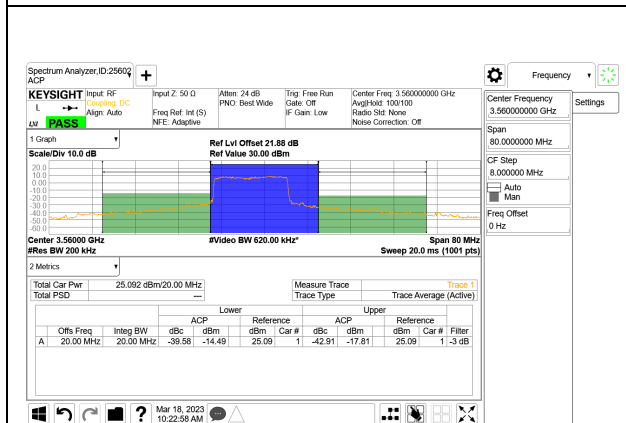

LTE B48 10MHz QPSK High Channel RB50-0

LTE B48 15MHz QPSK Low Channel RB1-0

LTE B48 15MHz QPSK Middle Channel RB1-0

LTE B48 15MHz QPSK Low Channel RB1-74

LTE B48 15MHz QPSK Middle Channel RB1-74

LTE B48 15MHz QPSK Low Channel RB75-0