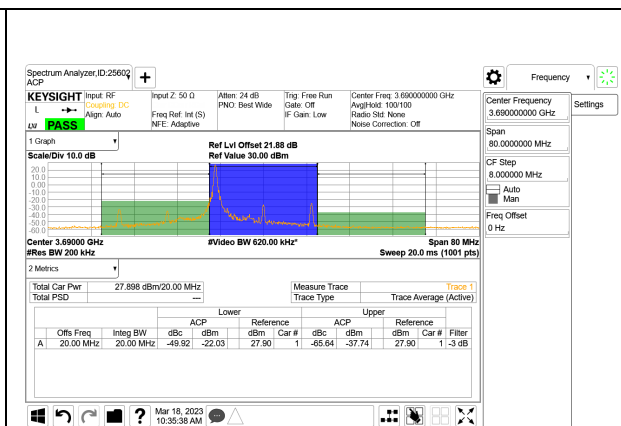

LTE B48 15MHz QPSK Middle Channel RB75-0

LTE B48 15MHz QPSK High Channel RB1-0

LTE B48 20MHz QPSK Low Channel RB1-0

LTE B48 15MHz QPSK High Channel RB1-74

LTE B48 20MHz QPSK Low Channel RB1-99

LTE B48 15MHz QPSK High Channel RB75-0

LTE B48 20MHz QPSK Low Channel RB100-0

LTE B48 20MHz QPSK Middle Channel RB1-0

LTE B48 20MHz QPSK High Channel RB1-0

LTE B48 20MHz QPSK Middle Channel RB1-99

LTE B48 20MHz QPSK High Channel RB1-99

LTE B48 20MHz QPSK Middle Channel RB100-0