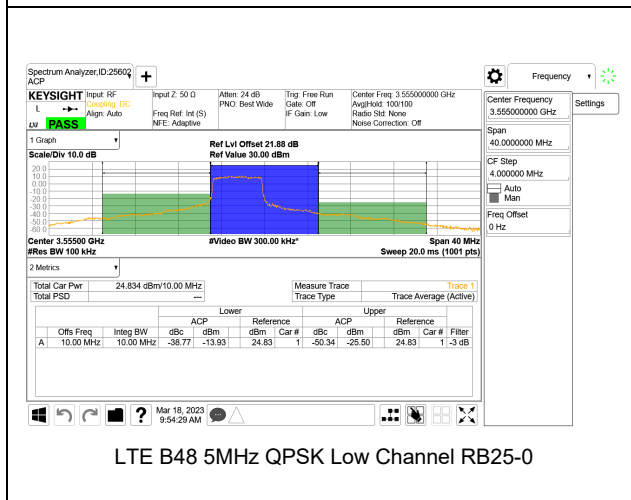

LTE BAND 48 ADJACENT CHANNEL POWER

LTE B48 5MHz QPSK Low Channel RB1-0

LTE B48 5MHz QPSK Middle Channel RB1-0

LTE B48 5MHz QPSK Low Channel RB1-24

LTE B48 5MHz QPSK Middle Channel RB1-24

LTE B48 5MHz QPSK Low Channel RB25-0

LTE B48 5MHz QPSK Middle Channel RB25-0

LTE B48 5MHz QPSK High Channel RB1-0

LTE B48 10MHz QPSK Low Channel RB1-0

LTE B48 5MHz QPSK High Channel RB1-24

LTE B48 10MHz QPSK Low Channel RB1-49

LTE B48 5MHz QPSK High Channel RB25-0