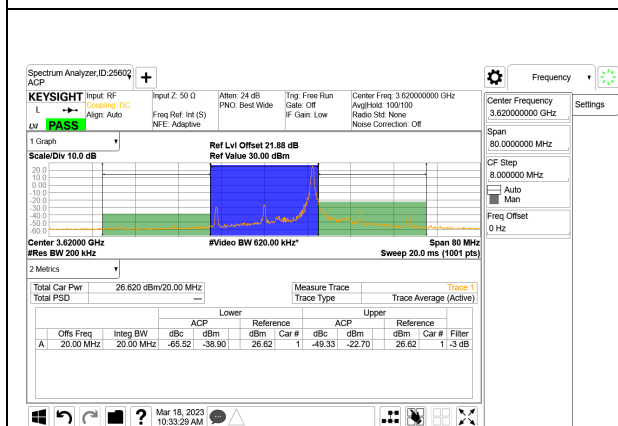

LTE B48 15MHz QPSK Middle Channel RB75-0

LTE B48 15MHz QPSK High Channel RB1-0

LTE B48 20MHz QPSK Low Channel RB1-0

LTE B48 15MHz QPSK High Channel RB1-74

LTE B48 20MHz QPSK Low Channel RB1-99

LTE B48 15MHz QPSK High Channel RB75-0

LTE B48 20MHz QPSK Low Channel RB100-0

LTE B48 20MHz QPSK Middle Channel RB1-0

LTE B48 20MHz QPSK High Channel RB1-0

LTE B48 20MHz QPSK Middle Channel RB1-99

LTE B48 20MHz QPSK High Channel RB1-99

LTE B48 20MHz QPSK Middle Channel RB100-0