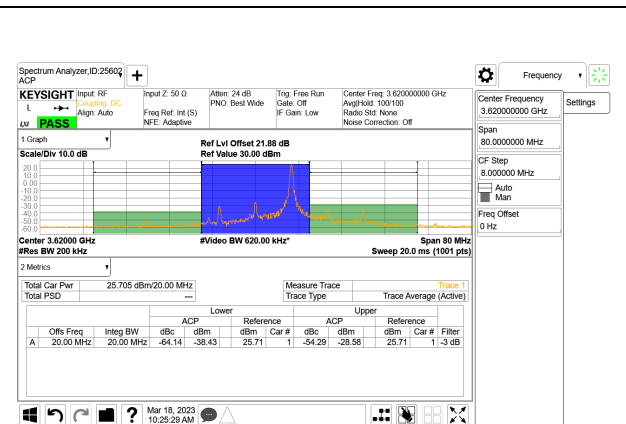

LTE B48 10MHz QPSK High Channel RB50-0

LTE B48 15MHz QPSK Low Channel RB1-0

LTE B48 15MHz QPSK Middle Channel RB1-0

LTE B48 15MHz QPSK Low Channel RB1-74

LTE B48 15MHz QPSK Middle Channel RB1-74

LTE B48 15MHz QPSK Low Channel RB75-0