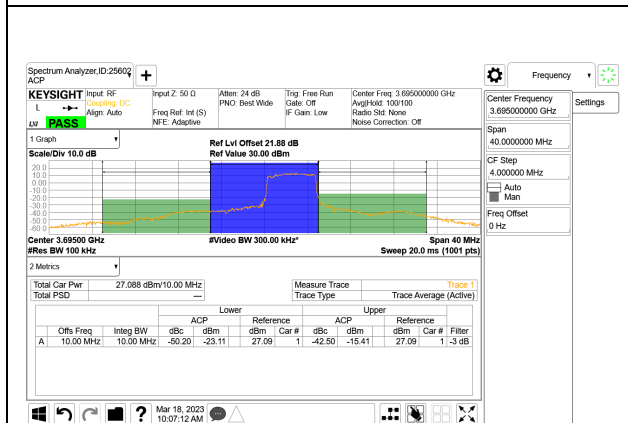

LTE B48 5MHz QPSK Middle Channel RB25-0

LTE B48 5MHz QPSK High Channel RB1-0

LTE B48 10MHz QPSK Low Channel RB1-0

LTE B48 5MHz QPSK High Channel RB1-24

LTE B48 10MHz QPSK Low Channel RB1-49

LTE B48 5MHz QPSK High Channel RB25-0

LTE B48 10MHz QPSK Low Channel RB50-0

LTE B48 10MHz QPSK Middle Channel RB1-0

LTE B48 10MHz QPSK High Channel RB1-0

LTE B48 10MHz QPSK Middle Channel RB1-49

LTE B48 10MHz QPSK High Channel RB1-49

LTE B48 10MHz QPSK Middle Channel RB50-0