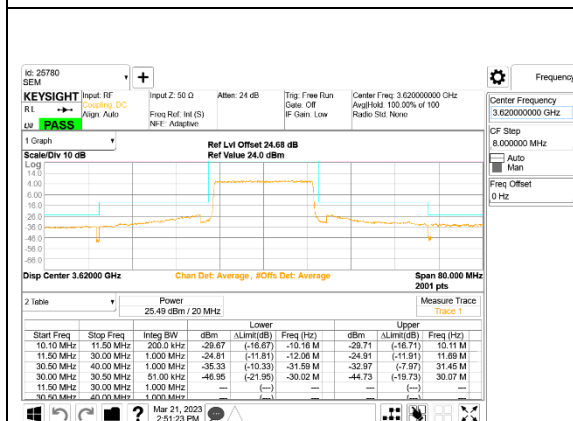

LTE B48 15MHz QPSK High Channel RB1-0

LTE B48 20MHz QPSK Low Channel RB1-0

LTE B48 15MHz QPSK High Channel RB1-74

LTE B48 20MHz QPSK Low Channel RB1-99

LTE B48 15MHz QPSK High Channel RB75-0, ID:25780

LTE B48 20MHz QPSK Low Channel RB100-0, ID:25780

LTE B48 20MHz QPSK Middle Channel RB1-0

LTE B48 20MHz QPSK High Channel RB1-0

LTE B48 20MHz QPSK Middle Channel RB1-99

LTE B48 20MHz QPSK High Channel RB1-99

LTE B48 20MHz QPSK Middle Channel RB100-0

LTE B48 20MHz QPSK High Channel RB100-0, ID:25780

LTE BAND 48 ADJACENT CHANNEL POWER

LTE B48 5MHz QPSK Low Channel RB1-0

LTE B48 5MHz QPSK Middle Channel RB1-0

LTE B48 5MHz QPSK Low Channel RB1-24

LTE B48 5MHz QPSK Middle Channel RB1-24

LTE B48 5MHz QPSK Low Channel RB25-0