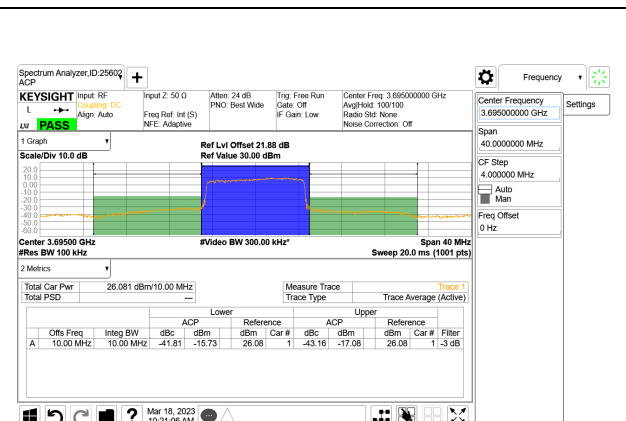

LTE B48 10MHz QPSK Low Channel RB50-0

LTE B48 10MHz QPSK Middle Channel RB1-0

LTE B48 10MHz QPSK High Channel RB1-0

LTE B48 10MHz QPSK Middle Channel RB1-49

LTE B48 10MHz QPSK High Channel RB1-49

LTE B48 10MHz QPSK Middle Channel RB50-0

LTE B48 10MHz QPSK High Channel RB50-0

LTE B48 15MHz QPSK Low Channel RB1-0

LTE B48 15MHz QPSK Middle Channel RB1-0

LTE B48 15MHz QPSK Low Channel RB1-74

LTE B48 15MHz QPSK Middle Channel RB1-74

LTE B48 15MHz QPSK Low Channel RB75-0