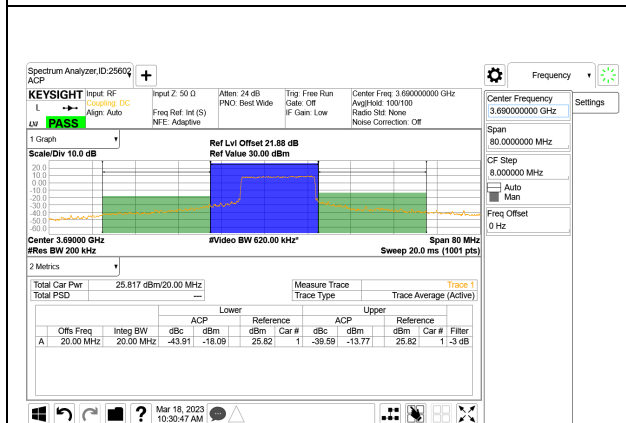

LTE B48 15MHz QPSK Middle Channel RB75-0

LTE B48 15MHz QPSK High Channel RB1-0

LTE B48 20MHz QPSK Low Channel RB1-0

LTE B48 15MHz QPSK High Channel RB1-74

LTE B48 20MHz QPSK Low Channel RB1-99

LTE B48 15MHz QPSK High Channel RB75-0

LTE B48 20MHz QPSK Low Channel RB100-0

LTE B48 20MHz QPSK Middle Channel RB1-0

LTE B48 20MHz QPSK High Channel RB1-0

LTE B48 20MHz QPSK Middle Channel RB1-99

LTE B48 20MHz QPSK High Channel RB1-99

LTE B48 20MHz QPSK Middle Channel RB100-0