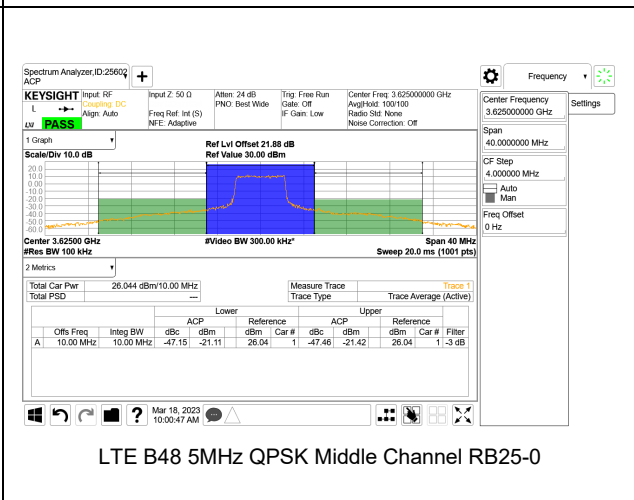

LTE B48 20MHz QPSK Middle Channel RB1-0

LTE B48 20MHz QPSK High Channel RB1-0

LTE B48 20MHz QPSK Middle Channel RB1-99

LTE B48 20MHz QPSK High Channel RB1-99

LTE B48 20MHz QPSK Middle Channel RB100-0

LTE B48 20MHz QPSK High Channel RB100-0, ID:25780

LTE BAND 48 ADJACENT CHANNEL POWER

LTE B48 5MHz QPSK Low Channel RB1-0

LTE B48 5MHz QPSK Middle Channel RB1-0

LTE B48 5MHz QPSK Low Channel RB1-24

LTE B48 5MHz QPSK Middle Channel RB1-24

LTE B48 5MHz QPSK Low Channel RB25-0

LTE B48 5MHz QPSK Middle Channel RB25-0

LTE B48 5MHz QPSK High Channel RB1-0

LTE B48 10MHz QPSK Low Channel RB1-0

LTE B48 5MHz QPSK High Channel RB1-24

LTE B48 10MHz QPSK Low Channel RB1-49

LTE B48 5MHz QPSK High Channel RB25-0