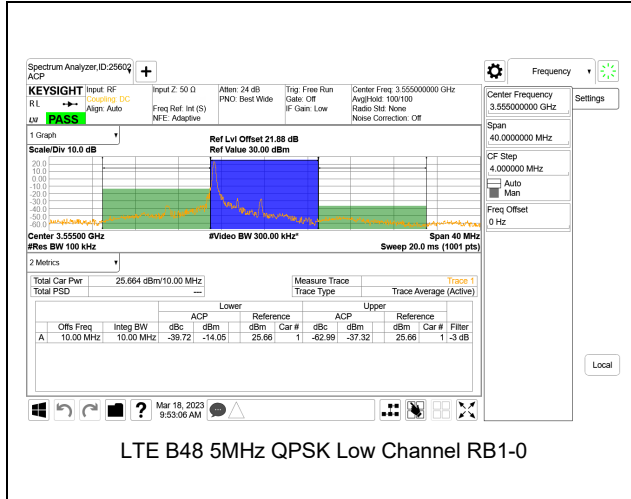

LTE B48 15MHz QPSK High Channel RB1-0

LTE B48 20MHz QPSK Low Channel RB1-0

LTE B48 15MHz QPSK High Channel RB1-74

LTE B48 20MHz QPSK Low Channel RB1-99

LTE B48 15MHz QPSK High Channel RB75-0, ID:25780

LTE B48 20MHz QPSK Low Channel RB100-0, ID:25780

LTE B48 20MHz QPSK Middle Channel RB1-0

LTE B48 20MHz QPSK High Channel RB1-0

LTE B48 20MHz QPSK Middle Channel RB1-99

LTE B48 20MHz QPSK High Channel RB1-99

LTE B48 20MHz QPSK Middle Channel RB100-0

LTE B48 20MHz QPSK High Channel RB100-0, ID:25780

LTE BAND 48 ADJACENT CHANNEL POWER

LTE B48 5MHz QPSK Low Channel RB1-0

LTE B48 5MHz QPSK Middle Channel RB1-0

LTE B48 5MHz QPSK Low Channel RB1-24

LTE B48 5MHz QPSK Middle Channel RB1-24

LTE B48 5MHz QPSK Low Channel RB25-0