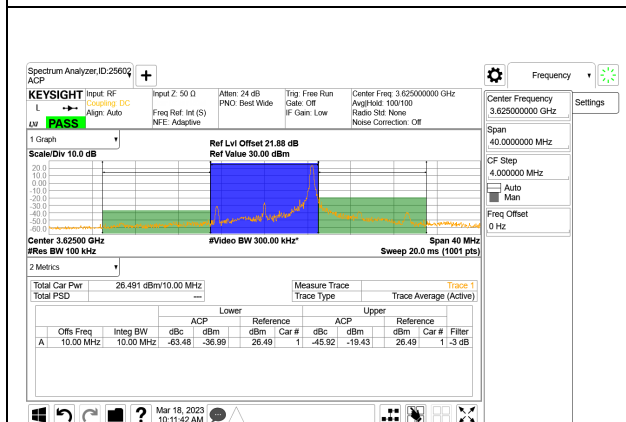

LTE BAND 48 ADJACENT CHANNEL POWER

LTE B48 5MHz QPSK Low Channel RB1-0

LTE B48 5MHz QPSK Middle Channel RB1-0

LTE B48 5MHz QPSK Low Channel RB1-24

LTE B48 5MHz QPSK Middle Channel RB1-24

LTE B48 5MHz QPSK Low Channel RB25-0

LTE B48 5MHz QPSK Middle Channel RB25-0

LTE B48 5MHz QPSK High Channel RB1-0

LTE B48 10MHz QPSK Low Channel RB1-0

LTE B48 5MHz QPSK High Channel RB1-24

LTE B48 10MHz QPSK Low Channel RB1-49

LTE B48 5MHz QPSK High Channel RB25-0

LTE B48 10MHz QPSK Low Channel RB50-0

LTE B48 10MHz QPSK Middle Channel RB1-0

LTE B48 10MHz QPSK High Channel RB1-0

LTE B48 10MHz QPSK Middle Channel RB1-49

LTE B48 10MHz QPSK High Channel RB1-49

LTE B48 10MHz QPSK Middle Channel RB50-0