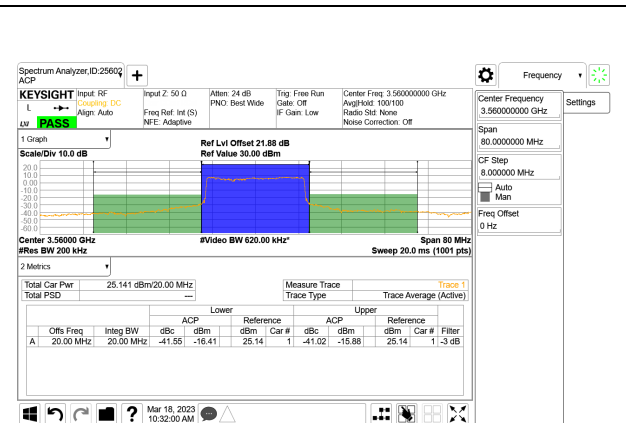

LTE B48 15MHz QPSK Middle Channel RB75-0

LTE B48 15MHz QPSK High Channel RB1-0

LTE B48 20MHz QPSK Low Channel RB1-0

LTE B48 15MHz QPSK High Channel RB1-74

LTE B48 20MHz QPSK Low Channel RB1-99

LTE B48 15MHz QPSK High Channel RB75-0