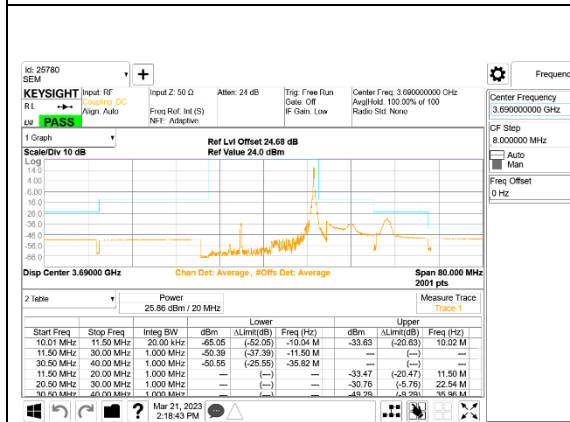

LTE B48 15MHz QPSK Low Channel RB1-0

LTE B48 15MHz QPSK Middle Channel RB1-0

LTE B48 15MHz QPSK Low Channel RB1-74

LTE B48 15MHz QPSK Middle Channel RB1-74

LTE B48 15MHz QPSK Low Channel RB75-0, ID:25780

LTE B48 15MHz QPSK Middle Channel RB75-0

LTE B48 15MHz QPSK High Channel RB1-0

LTE B48 20MHz QPSK Low Channel RB1-0

LTE B48 15MHz QPSK High Channel RB1-74

LTE B48 20MHz QPSK Low Channel RB1-99

LTE B48 15MHz QPSK High Channel RB75-0, ID:25780

LTE B48 20MHz QPSK Low Channel RB100-0, ID:25780

LTE B48 20MHz QPSK Middle Channel RB1-0

LTE B48 20MHz QPSK High Channel RB1-0

LTE B48 20MHz QPSK Middle Channel RB1-99

LTE B48 20MHz QPSK High Channel RB1-99

LTE B48 20MHz QPSK Middle Channel RB100-0

LTE B48 20MHz QPSK High Channel RB100-0, ID:25780