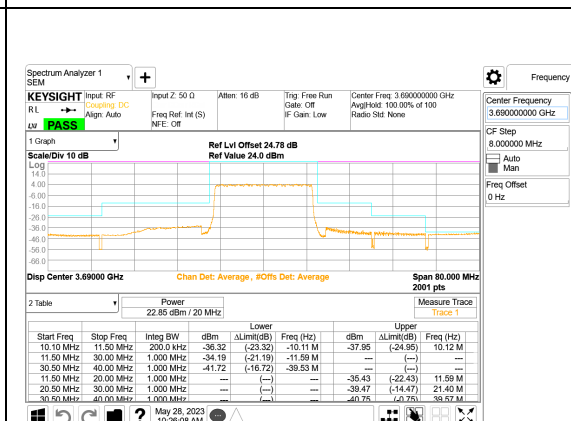

LTE B48 15MHz QPSK High Channel RB1-0

LTE B48 20MHz QPSK Low Channel RB1-0

LTE B48 15MHz QPSK High Channel RB1-74

LTE B48 20MHz QPSK Low Channel RB1-99

LTE B48 15MHz QPSK High Channel RB75-0, ID:25780

LTE B48 20MHz QPSK Low Channel RB100-0, ID:25780

LTE B48 20MHz QPSK Middle Channel RB1-0

LTE B48 20MHz QPSK High Channel RB1-0

LTE B48 20MHz QPSK Middle Channel RB1-99

LTE B48 20MHz QPSK High Channel RB1-99

LTE B48 20MHz QPSK Middle Channel RB100-0

LTE B48 20MHz QPSK High Channel RB100-0, ID:25780

LTE BAND 48 ADJACENT CHANNEL POWER

LTE B48 5MHz QPSK Low Channel RB1-0

LTE B48 5MHz QPSK Middle Channel RB1-0

LTE B48 5MHz QPSK Low Channel RB1-24

LTE B48 5MHz QPSK Middle Channel RB1-24

LTE B48 5MHz QPSK Low Channel RB25-0