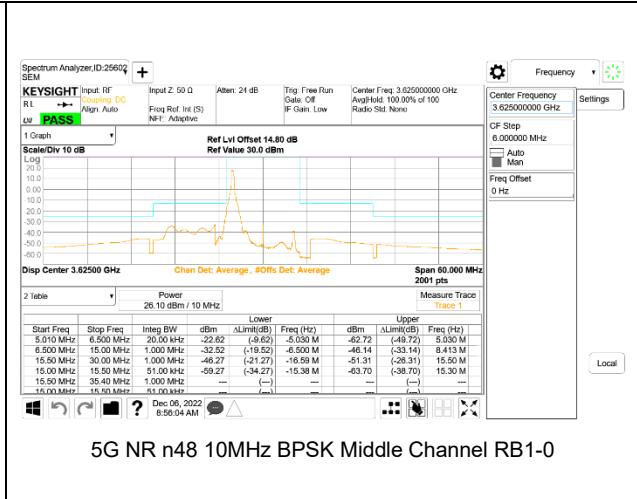

LTE B48 15MHz QPSK Middle Channel RB75-0

LTE B48 15MHz QPSK High Channel RB1-0

LTE B48 20MHz QPSK Low Channel RB1-0

LTE B48 15MHz QPSK High Channel RB1-74

LTE B48 20MHz QPSK Low Channel RB1-99

LTE B48 15MHz QPSK High Channel RB75-0

LTE B48 20MHz QPSK Low Channel RB100-0

LTE B48 20MHz QPSK Middle Channel RB1-0

LTE B48 20MHz QPSK High Channel RB1-0

LTE B48 20MHz QPSK Middle Channel RB1-99

LTE B48 20MHz QPSK High Channel RB1-99

LTE B48 20MHz QPSK Middle Channel RB100-0

LTE B48 20MHz QPSK High Channel RB100-0

5G NR n48 EMISSION MASK

5G NR n48 10MHz BPSK Low Channel RB1-0

5G NR n48 10MHz BPSK Middle Channel RB1-0

5G NR n48 10MHz BPSK Low Channel RB1-23

5G NR n48 10MHz BPSK Middle Channel RB1-23