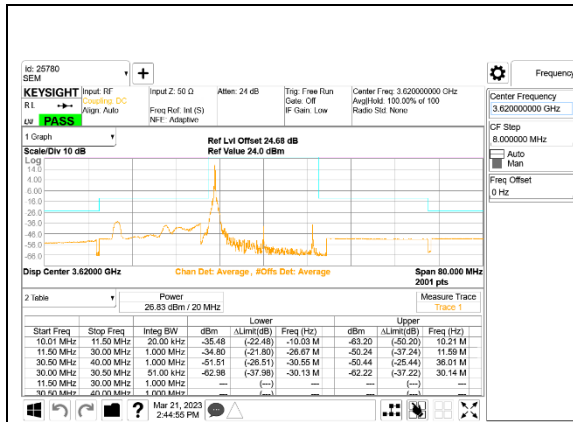

LTE B48 15MHz QPSK Low Channel RB1-0

LTE B48 15MHz QPSK Middle Channel RB1-0

LTE B48 15MHz QPSK Low Channel RB1-74

LTE B48 15MHz QPSK Middle Channel RB1-74

LTE B48 15MHz QPSK Low Channel RB75-0, ID:25780

LTE B48 15MHz QPSK Middle Channel RB75-0

LTE B48 15MHz QPSK High Channel RB1-0

LTE B48 20MHz QPSK Low Channel RB1-0

LTE B48 15MHz QPSK High Channel RB1-74

LTE B48 20MHz QPSK Low Channel RB1-99

LTE B48 15MHz QPSK High Channel RB75-0, ID:25780

LTE B48 20MHz QPSK Low Channel RB100-0, ID:25780

LTE B48 20MHz QPSK Middle Channel RB1-0

LTE B48 20MHz QPSK High Channel RB1-0

LTE B48 20MHz QPSK Middle Channel RB1-99

LTE B48 20MHz QPSK High Channel RB1-99

LTE B48 20MHz QPSK Middle Channel RB100-0

LTE B48 20MHz QPSK High Channel RB100-0, ID:25780