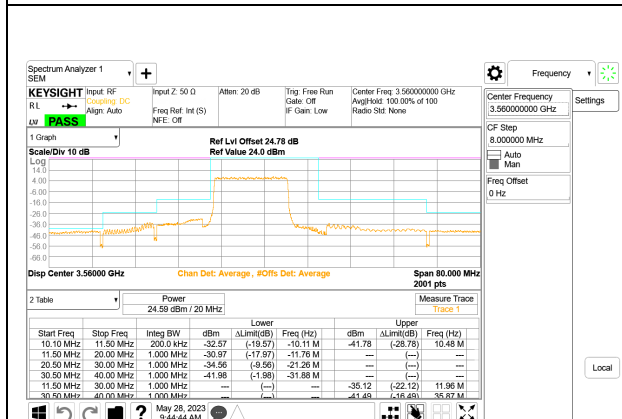

LTE B48 15MHz QPSK Low Channel RB1-0

LTE B48 15MHz QPSK Middle Channel RB1-0

LTE B48 15MHz QPSK Low Channel RB1-74

LTE B48 15MHz QPSK Middle Channel RB1-74

LTE B48 15MHz QPSK Low Channel RB75-0, ID:25780

LTE B48 15MHz QPSK Middle Channel RB75-0

LTE B48 15MHz QPSK High Channel RB1-0

LTE B48 20MHz QPSK Low Channel RB1-0

LTE B48 15MHz QPSK High Channel RB1-74

LTE B48 20MHz QPSK Low Channel RB1-99

LTE B48 15MHz QPSK High Channel RB75-0, ID:25780

LTE B48 20MHz QPSK Low Channel RB100-0, ID:25780

LTE B48 20MHz QPSK Middle Channel RB1-0

LTE B48 20MHz QPSK High Channel RB1-0

LTE B48 20MHz QPSK Middle Channel RB1-99

LTE B48 20MHz QPSK High Channel RB1-99

LTE B48 20MHz QPSK Middle Channel RB100-0

LTE B48 20MHz QPSK High Channel RB100-0, ID:25780