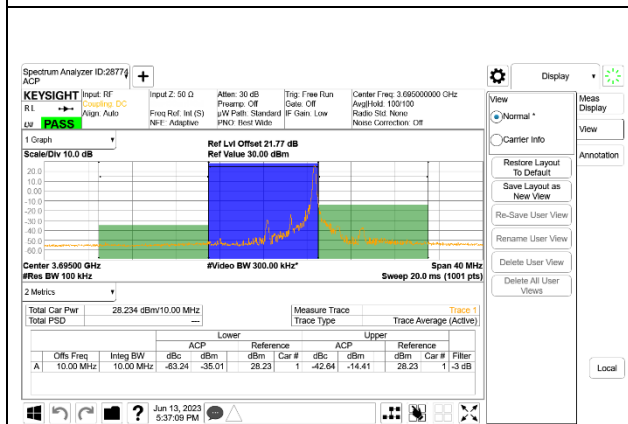

LTE B48 20MHz QPSK Middle Channel RB1-0

LTE B48 20MHz QPSK High Channel RB1-0

LTE B48 20MHz QPSK Middle Channel RB1-99

LTE B48 20MHz QPSK High Channel RB1-99

LTE B48 20MHz QPSK Middle Channel RB100-0

LTE B48 20MHz QPSK High Channel RB100-0, ID:25780

LTE BAND 48 ADJACENT CHANNEL POWER

LTE B48 5MHz QPSK Low Channel RB1-0

LTE B48 5MHz QPSK Middle Channel RB1-0

LTE B48 5MHz QPSK Low Channel RB1-24

LTE B48 5MHz QPSK Middle Channel RB1-24

LTE B48 5MHz QPSK Low Channel RB25-0

LTE B48 5MHz QPSK Middle Channel RB25-0

LTE B48 5MHz QPSK High Channel RB1-0

LTE B48 10MHz QPSK Low Channel RB1-0

LTE B48 5MHz QPSK High Channel RB1-24

LTE B48 10MHz QPSK Low Channel RB1-49

LTE B48 5MHz QPSK High Channel RB25-0