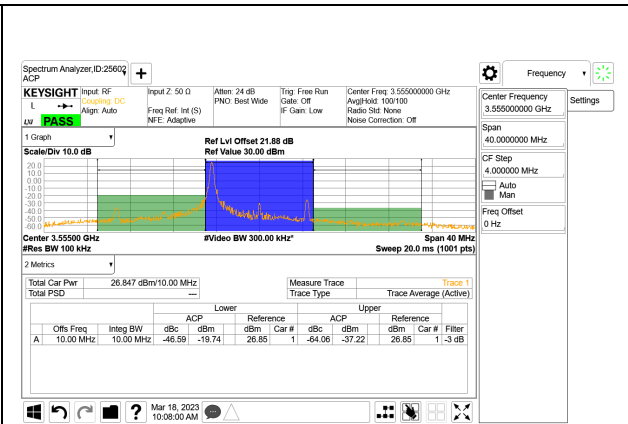

LTE BAND 48 ADJACENT CHANNEL POWER

LTE B48 5MHz QPSK Low Channel RB1-0

LTE B48 5MHz QPSK Middle Channel RB1-0

LTE B48 5MHz QPSK Low Channel RB1-24

LTE B48 5MHz QPSK Middle Channel RB1-24

LTE B48 5MHz QPSK Low Channel RB25-0

LTE B48 5MHz QPSK Middle Channel RB25-0

LTE B48 5MHz QPSK High Channel RB1-0

LTE B48 10MHz QPSK Low Channel RB1-0

LTE B48 5MHz QPSK High Channel RB1-24

LTE B48 10MHz QPSK Low Channel RB1-49

LTE B48 5MHz QPSK High Channel RB25-0