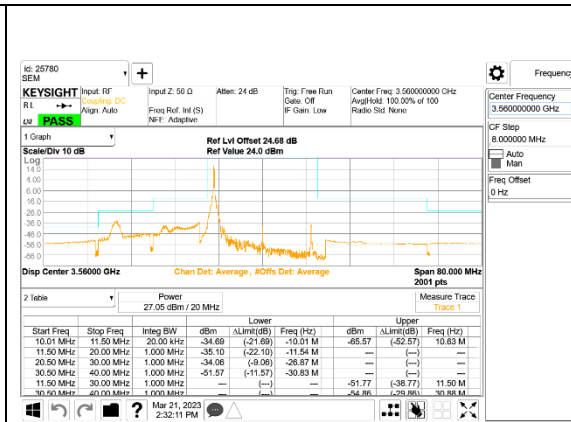

LTE B48 15MHz QPSK Low Channel RB1-0

LTE B48 15MHz QPSK Middle Channel RB1-0

LTE B48 15MHz QPSK Low Channel RB1-74

LTE B48 15MHz QPSK Middle Channel RB1-74

LTE B48 15MHz QPSK Low Channel RB75-0, ID:25780

LTE B48 15MHz QPSK Middle Channel RB75-0

LTE B48 15MHz QPSK High Channel RB1-0

LTE B48 20MHz QPSK Low Channel RB1-0

LTE B48 15MHz QPSK High Channel RB1-74

LTE B48 20MHz QPSK Low Channel RB1-99

LTE B48 15MHz QPSK High Channel RB75-0, ID:25780

LTE B48 20MHz QPSK Low Channel RB100-0, ID:25780

LTE B48 20MHz QPSK Middle Channel RB1-0

LTE B48 20MHz QPSK High Channel RB1-0

LTE B48 20MHz QPSK Middle Channel RB1-99

LTE B48 20MHz QPSK High Channel RB1-99

LTE B48 20MHz QPSK Middle Channel RB100-0

LTE B48 20MHz QPSK High Channel RB100-0, ID:25780