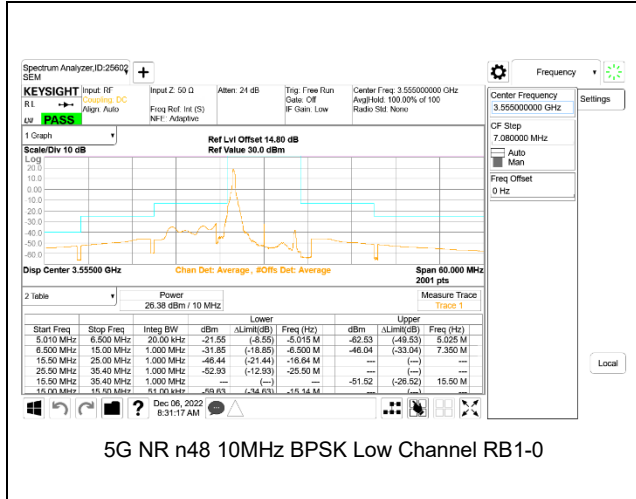

LTE B48 15MHz QPSK Middle Channel RB75-0

LTE B48 15MHz QPSK High Channel RB1-0

LTE B48 20MHz QPSK Low Channel RB1-0

LTE B48 15MHz QPSK High Channel RB1-74

LTE B48 20MHz QPSK Low Channel RB1-99

LTE B48 15MHz QPSK High Channel RB75-0

LTE B48 20MHz QPSK Low Channel RB100-0

LTE B48 20MHz QPSK Middle Channel RB1-0

LTE B48 20MHz QPSK High Channel RB1-0

LTE B48 20MHz QPSK Middle Channel RB1-99

LTE B48 20MHz QPSK High Channel RB1-99

LTE B48 20MHz QPSK Middle Channel RB100-0

LTE B48 20MHz QPSK High Channel RB100-0

5G NR n48 EMISSION MASK

5G NR n48 10MHz BPSK Low Channel RB1-0

5G NR n48 10MHz BPSK Middle Channel RB1-0

5G NR n48 10MHz BPSK Low Channel RB1-23

5G NR n48 10MHz BPSK Middle Channel RB1-23