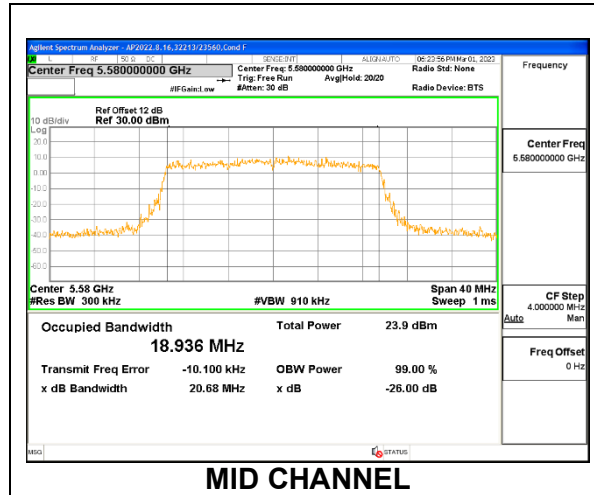

1TX Antenna 6 MODE: SU, Single User

Channel	Frequency (MHz)	26dB Bandwidth (MHz)	99% Bandwidth (MHz)
Low	5500	20.66	18.950
Mid	5580	20.68	18.936
High	5700	21.70	18.968
144	5720	20.62	18.863