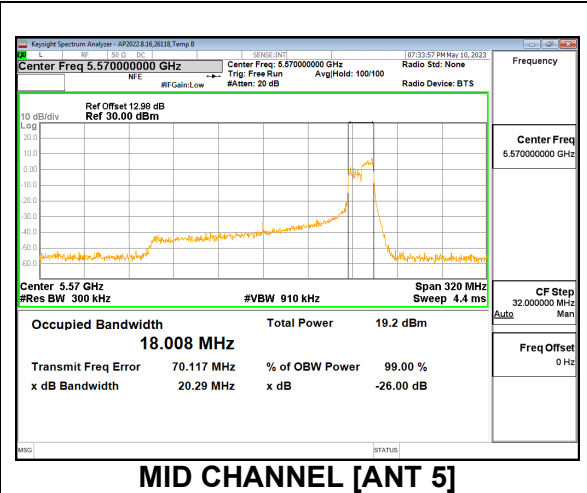

2TX Antenna 6 + Antenna 5 OFDMA MODE: 106-Tone, RU Index S60

Channel	Frequency (MHz)	26dB Bandwidth Antenna 6 (MHz)	99% Bandwidth Antenna 6 (MHz)	26dB Bandwidth Antenna 5 (MHz)	99% Bandwidth Antenna 5 (MHz)
Mid	5570	22.38	18.053	20.29	18.008