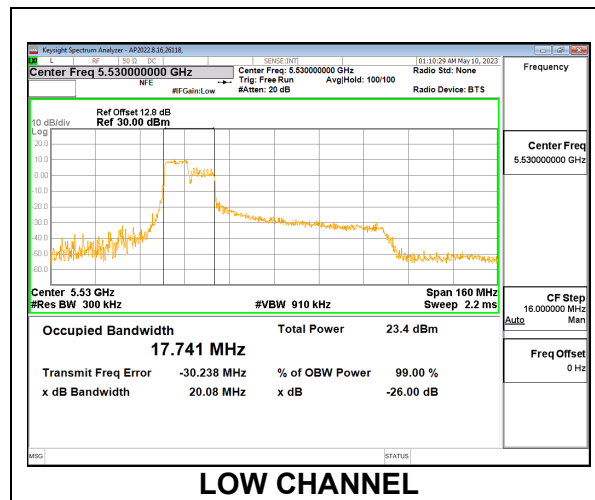

9.2.21. 802.11ax HE80 MODE IN THE 5.6 GHz BAND

1TX Antenna 6 MODE: 106-Tone, RU Index 53

Channel	Frequency (MHz)	26dB Bandwidth (MHz)	99% Bandwidth (MHz)
Low	5530	20.08	17.741
High	5610	20.34	17.773
138	5690	20.05	17.788