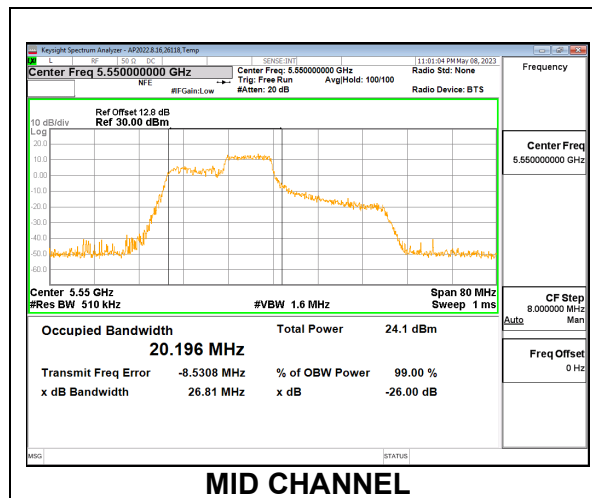

1TX Antenna 6 MODE: 106-Tone, RU Index 54

Channel	Frequency (MHz)	26dB Bandwidth (MHz)	99% Bandwidth (MHz)
Low	5510	26.07	19.521
Mid	5550	26.81	20.196
High	5670	26.36	19.394
142	5710	27.04	19.895