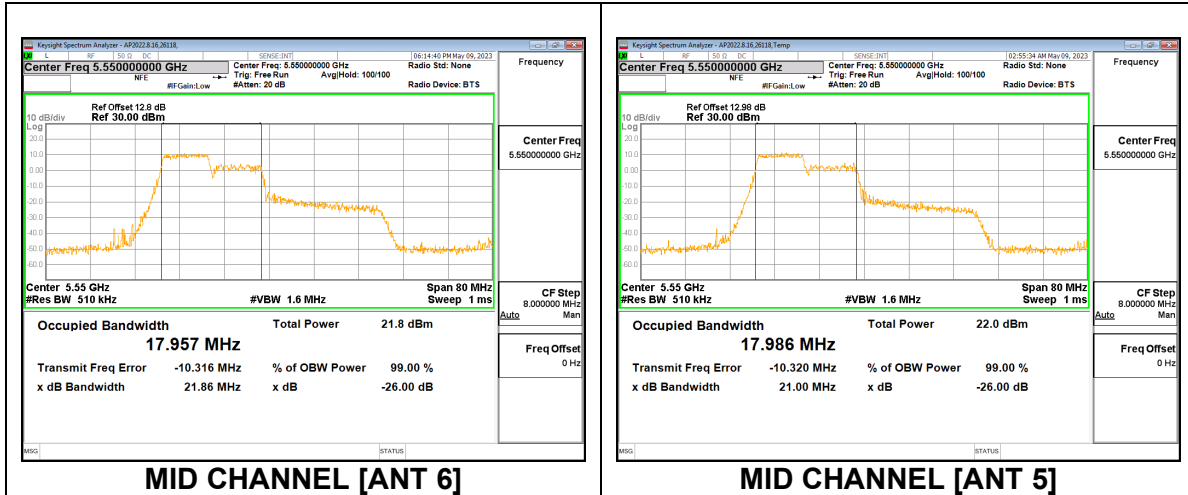

2TX Antenna 6 + Antenna 5 OFDMA MODE: 106-Tone, RU Index 53

Channel	Frequency (MHz)	26dB Bandwidth Antenna 6 (MHz)	26dB Bandwidth Antenna 5 (MHz)	26dB Bandwidth Antenna 5 (MHz)	99% Bandwidth Antenna 5 (MHz)
Low	5510	21.45	18.063	21.47	17.941
Mid	5550	21.86	17.957	21.00	17.986
High	5670	21.67	18.104	21.16	17.679
144	5710	21.81	18.058	21.18	17.797