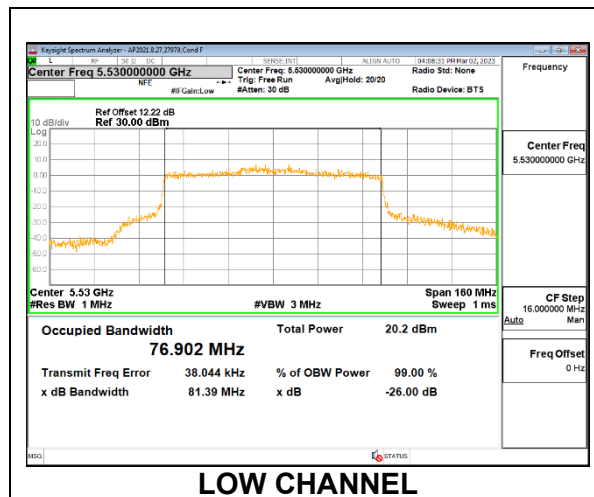

1TX Antenna 5 MODE: SU, Single User

Channel	Frequency (MHz)	26dB Bandwidth (MHz)	99% Bandwidth (MHz)
Low	5530	81.39	76.902
High	5610	84.03	76.895
138	5690	81.11	76.820