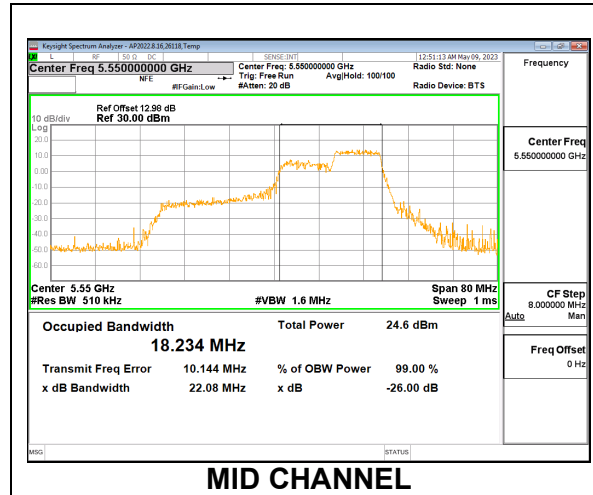

1TX Antenna 5 MODE: 106-Tone, RU Index 56

Channel	Frequency (MHz)	26dB Bandwidth (MHz)	99% Bandwidth (MHz)
Low	5510	22.01	17.999
Mid	5550	22.08	18.234
High	5670	22.22	18.084
142	5710	21.85	18.117