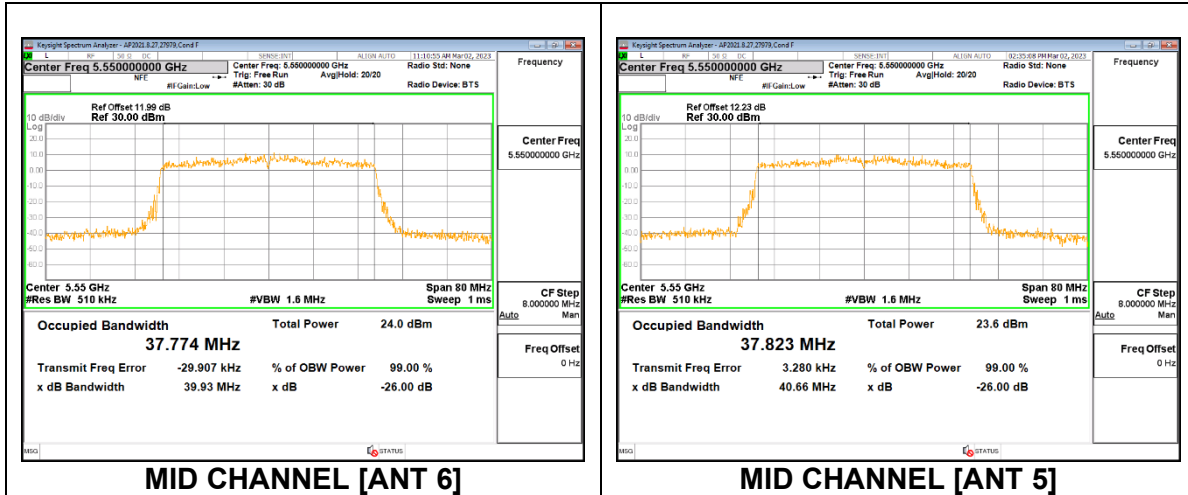

2TX Antenna 6 + Antenna 5 OFDMA MODE: SU, Single User

Channel	Frequency (MHz)	26dB Bandwidth Antenna 6 (MHz)	26dB Bandwidth Antenna 5 (MHz)	26dB Bandwidth Antenna 5 (MHz)	99% Bandwidth Antenna 5 (MHz)
Low	5510	40.98	37.781	41.85	37.694
Mid	5550	39.93	37.774	40.66	37.823
High	5670	41.31	37.921	41.15	37.767
144	5710	41.30	37.728	39.91	37.841