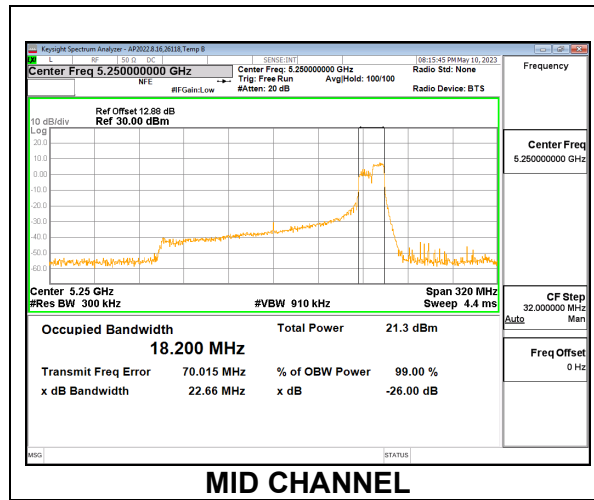

1TX Antenna 5 MODE: 106-Tone, RU Index S60

Channel	Frequency (MHz)	26dB Bandwidth (MHz)	99% Bandwidth (MHz)
Mid	5250	22.66	18.200