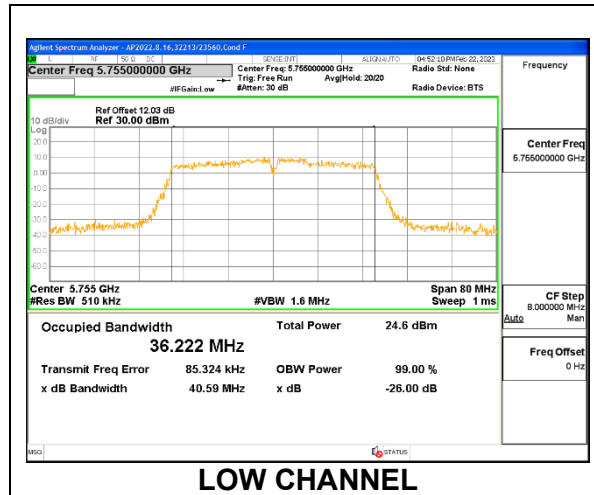

9.2.24. 802.11n HT40 MODE IN THE 5.8 GHz BAND

1TX Antenna 6 MODE

Channel	Frequency (MHz)	99% Bandwidth (MHz)
Low	5755	36.222
High	5795	36.225