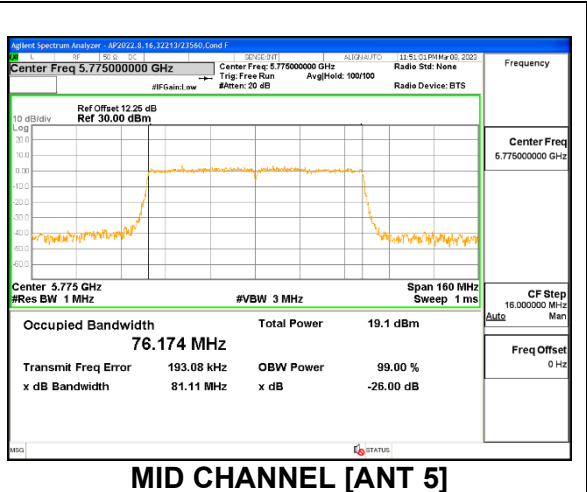

2TX Antenna 6 + Antenna 5 CDD MODE

Channel	Frequency (MHz)	99% Bandwidth Antenna 6 (MHz)	99% Bandwidth Antenna 5 (MHz)
Mid	5775	75.942	76.174