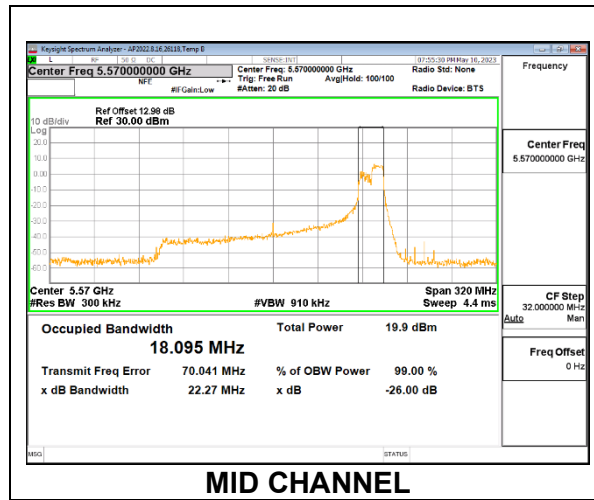

1TX Antenna 5 MODE: 106-Tone, RU Index S60

Channel	Frequency (MHz)	26dB Bandwidth (MHz)	99% Bandwidth (MHz)
Mid	5250	22.27	18.095