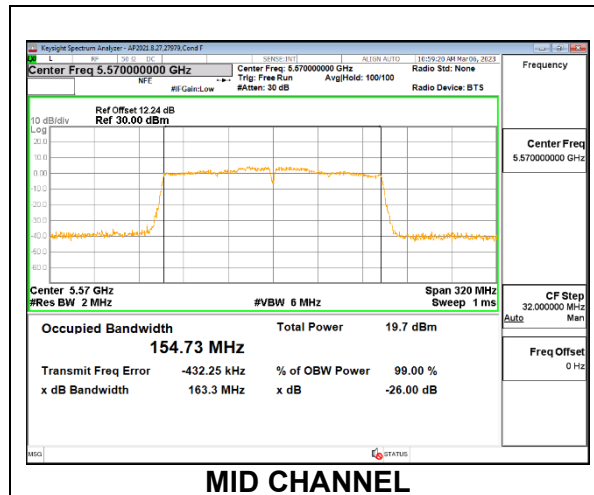

9.2.18. 802.11ac VHT160 MODE IN THE 5.6 GHz BAND

1TX Antenna 6 MODE

Channel	Frequency (MHz)	26dB Bandwidth (MHz)	99% Bandwidth (MHz)
Mid	5570	163.5	154.69

1TX Antenna 5 MODE

Channel	Frequency (MHz)	26dB Bandwidth (MHz)	99% Bandwidth (MHz)
Mid	5570	163.3	154.73