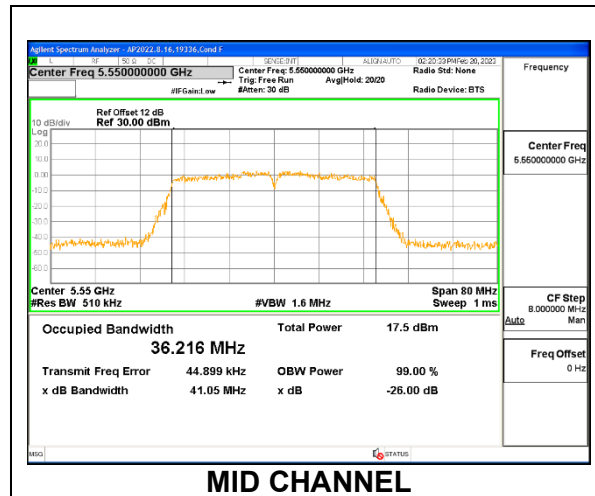

9.2.16. **802.11n HT40 MODE IN THE 5.6 GHz BAND**

1TX Antenna 6 MODE

Channel	Frequency (MHz)	26dB Bandwidth (MHz)	99% Bandwidth (MHz)
Low	5510	42.09	36.334
Mid	5550	41.05	36.216
High	5670	42.53	36.309
142	5710	40.84	36.187