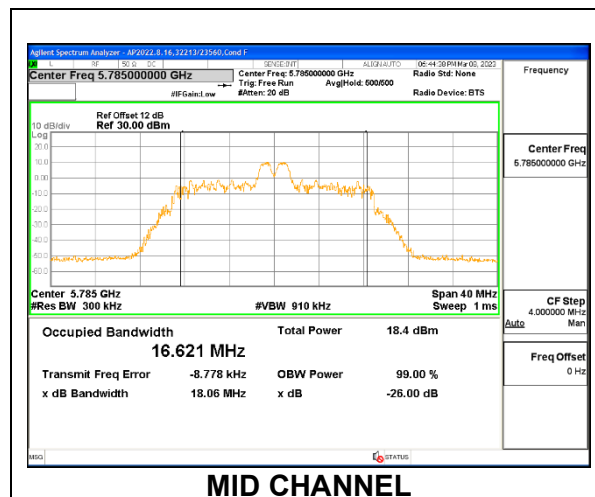

1TX Antenna 6 MODE: 26-Tone, RU Index 4

Channel	Frequency (MHz)	99% Bandwidth (MHz)
Low	5745	16.797
Mid	5785	16.621
High	5825	17.021