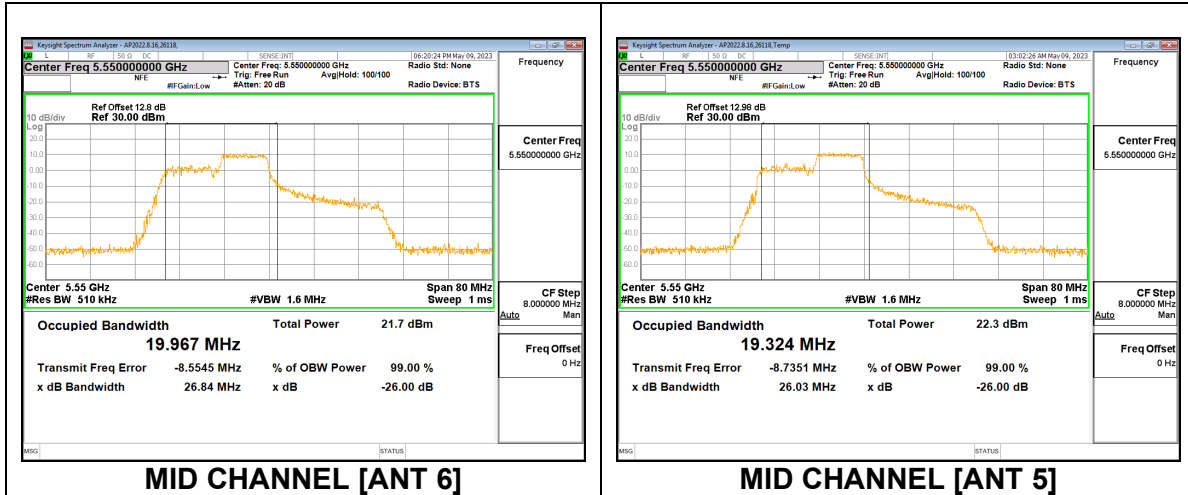

2TX Antenna 6 + Antenna 5 OFDMA MODE: 106-Tone, RU Index 54

Channel	Frequency (MHz)	26dB Bandwidth Antenna 6 (MHz)	26dB Bandwidth Antenna 5 (MHz)	26dB Bandwidth Antenna 5 (MHz)	99% Bandwidth Antenna 5 (MHz)
Low	5510	27.90	19.984	25.26	19.433
Mid	5550	26.84	19.967	26.03	19.324
High	5670	26.96	20.271	24.44	19.394
144	5710	27.40	20.229	25.04	19.464