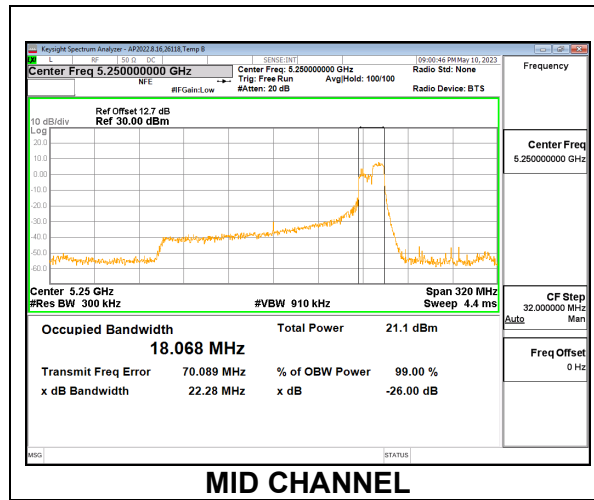

1TX Antenna 6 MODE: 106-Tone, RU Index S60

Channel	Frequency (MHz)	26dB Bandwidth (MHz)	99% Bandwidth (MHz)
Mid	5250	22.28	18.068