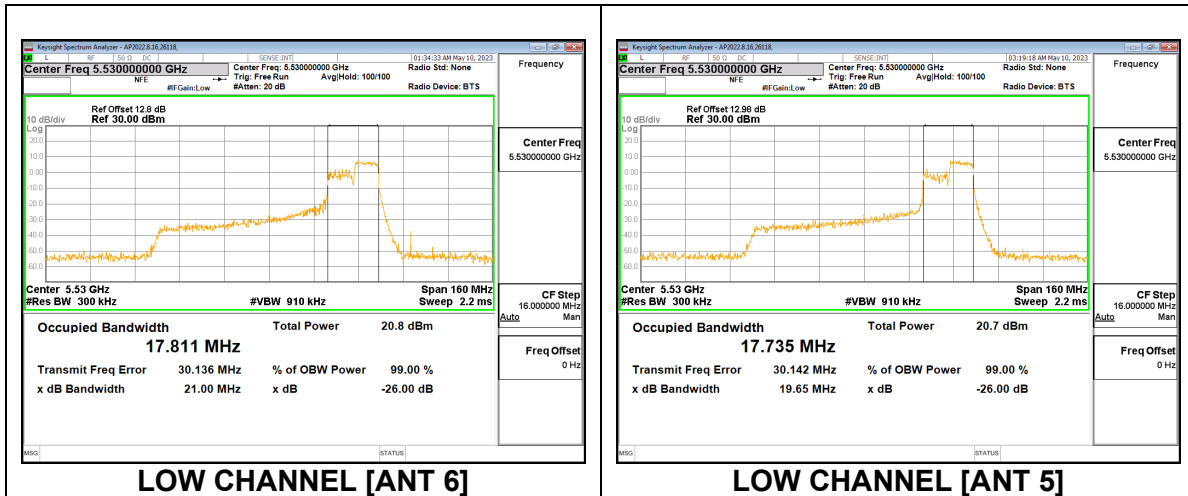

2TX Antenna 6 + Antenna 5 OFDMA MODE: 106-Tone, RU Index 60

Channel	Frequency (MHz)	26dB Bandwidth Antenna 6 (MHz)	99% Bandwidth Antenna 6 (MHz)	26dB Bandwidth Antenna 5 (MHz)	99% Bandwidth Antenna 5 (MHz)
Low	5530	21.00	17.811	19.65	17.735
High	5610	21.00	17.795	19.47	17.746
138	5690	21.33	17.818	19.35	17.735