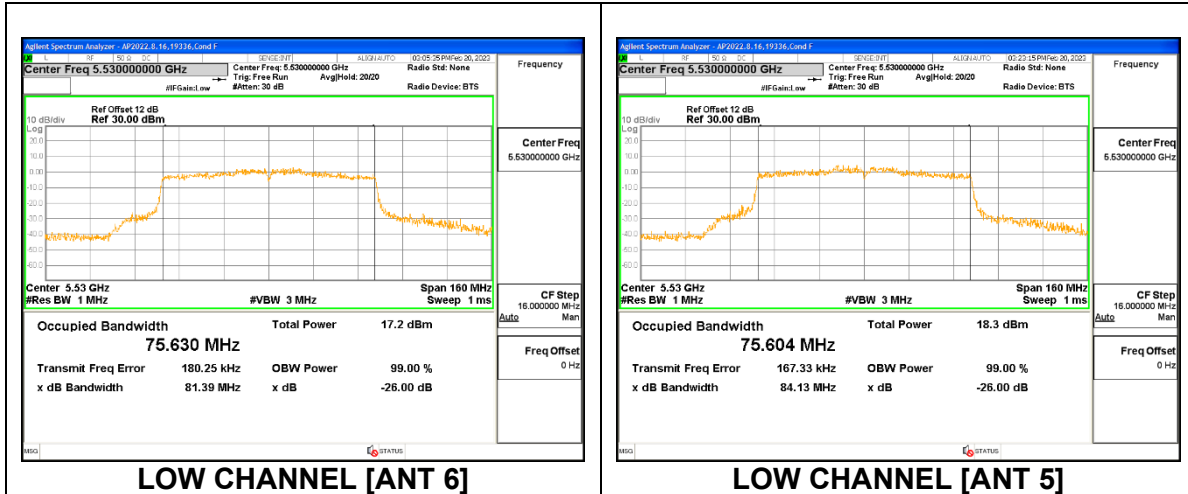

2TX Antenna 6 + Antenna 5 CDD MODE

Channel	Frequency (MHz)	26dB Bandwidth Antenna 6 (MHz)	99% Bandwidth Antenna 6 (MHz)	26dB Bandwidth Antenna 5 (MHz)	99% Bandwidth Antenna 5 (MHz)
Low	5530	81.39	75.630	84.13	75.604
High	5610	81.73	75.693	85.16	75.421
138	5690	80.39	75.579	80.11	75.586