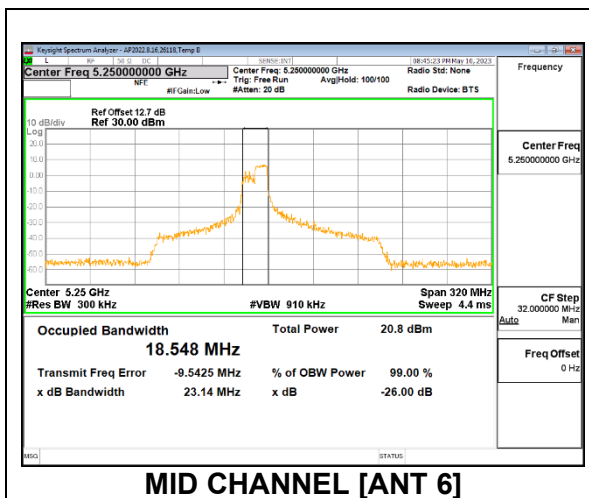

2TX Antenna 6 + Antenna 5 OFDMA MODE: 106-Tone, RU Index 60

Channel	Frequency (MHz)	26dB Bandwidth Antenna 6 (MHz)	99% Bandwidth Antenna 6 (MHz)	26dB Bandwidth Antenna 5 (MHz)	99% Bandwidth Antenna 5 (MHz)
Mid	5250	23.14	18.548	24.97	18.422