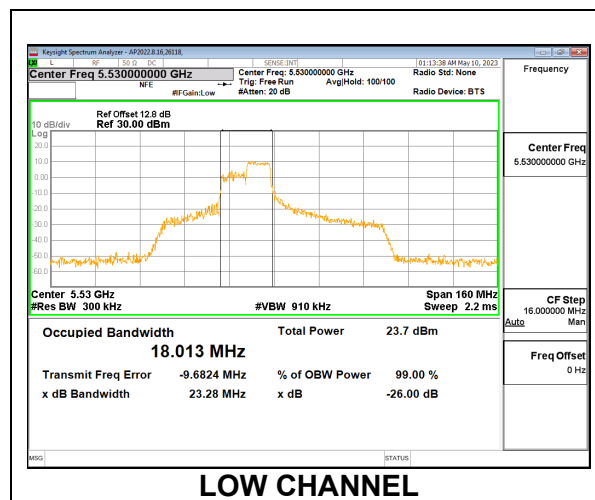

1TX Antenna 6 MODE: 106-Tone, RU Index 56

Channel	Frequency (MHz)	26dB Bandwidth (MHz)	99% Bandwidth (MHz)
Low	5530	23.28	18.013
High	5610	25.66	18.229
138	5690	24.78	18.115