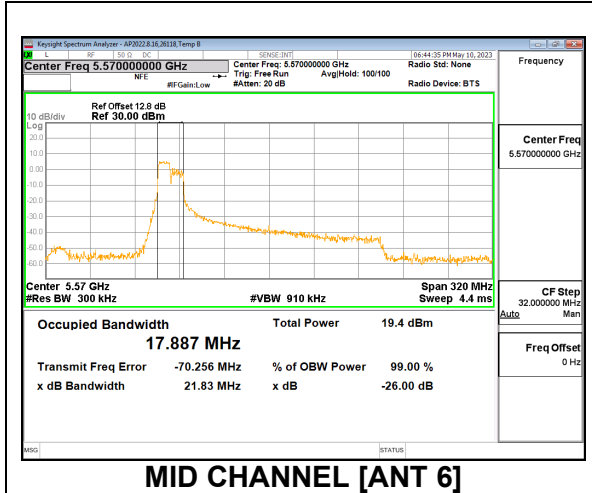

2TX Antenna 6 + Antenna 5 OFDMA MODE: 106-Tone, RU Index 53

Channel	Frequency (MHz)	26dB Bandwidth Antenna 6 (MHz)	99% Bandwidth Antenna 6 (MHz)	26dB Bandwidth Antenna 5 (MHz)	99% Bandwidth Antenna 5 (MHz)
Mid	5570	21.83	17.887	20.70	17.778