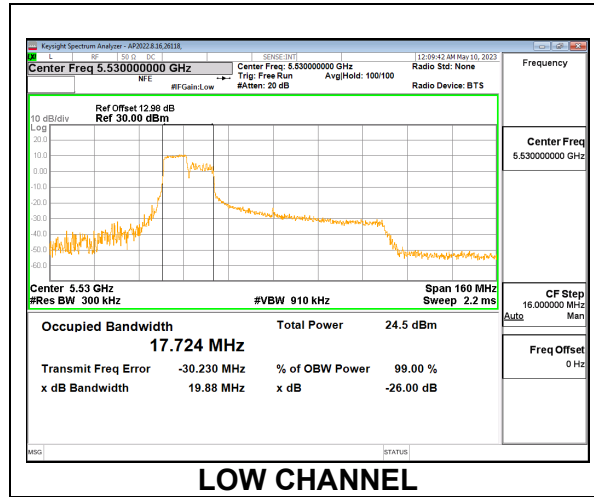

1TX Antenna 5 MODE: 106-Tone, RU Index 53

Channel	Frequency (MHz)	26dB Bandwidth (MHz)	99% Bandwidth (MHz)
Low	5530	19.88	17.724
High	5610	19.79	17.790
138	5690	20.20	17.755