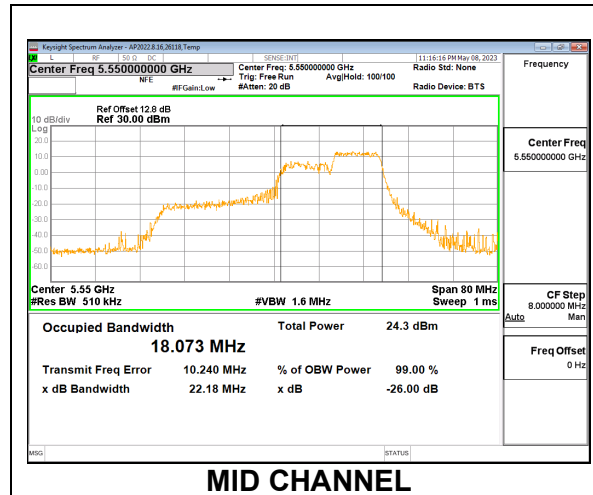

1TX Antenna 6 MODE: 106-Tone, RU Index 56

Channel	Frequency (MHz)	26dB Bandwidth (MHz)	99% Bandwidth (MHz)
Low	5510	22.49	18.228
Mid	5550	22.18	18.073
High	5670	22.10	18.162
142	5710	22.47	18.022