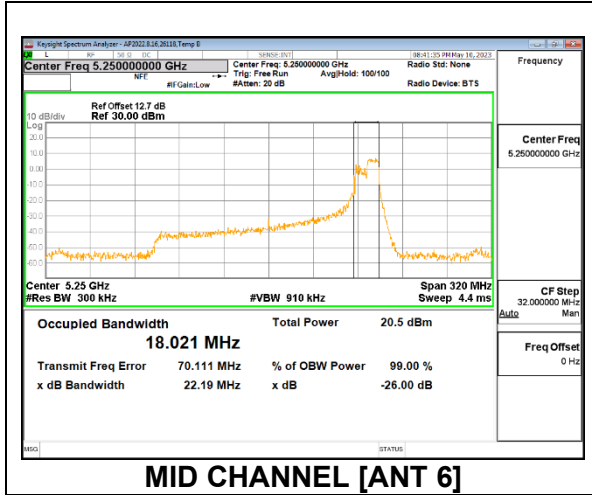

2TX Antenna 6 + Antenna 5 OFDMA MODE: 106-Tone, RU Index S60

Channel	Frequency (MHz)	26dB Bandwidth Antenna 6 (MHz)	99% Bandwidth Antenna 6 (MHz)	26dB Bandwidth Antenna 5 (MHz)	99% Bandwidth Antenna 5 (MHz)
Mid	5250	22.19	18.021	22.30	18.172