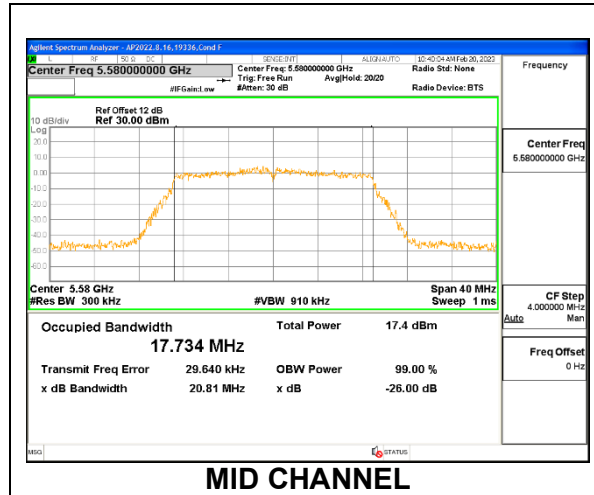

1TX Antenna 5 MODE

Channel	Frequency (MHz)	26dB Bandwidth (MHz)	99% Bandwidth (MHz)
Low	5500	22.27	17.917
Mid	5580	20.81	17.734
High	5700	22.36	17.842
144	5720	20.52	17.783