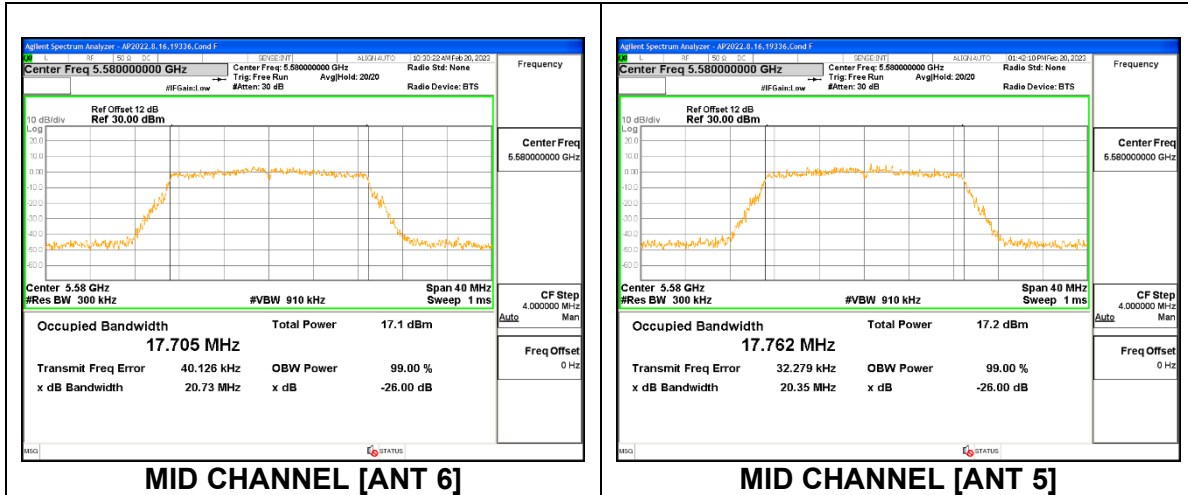

2TX Antenna 6 + Antenna 5 CDD MODE

Channel	Frequency (MHz)	26dB Bandwidth Antenna 6 (MHz)	99% Bandwidth Antenna 6 (MHz)	26dB Bandwidth Antenna 5 (MHz)	99% Bandwidth Antenna 5 (MHz)
Low	5500	21.62	17.896	21.50	17.794
Mid	5580	20.73	17.705	20.35	17.762
High	5700	20.91	17.798	21.72	17.835
144	5720	20.74	17.757	20.69	17.760