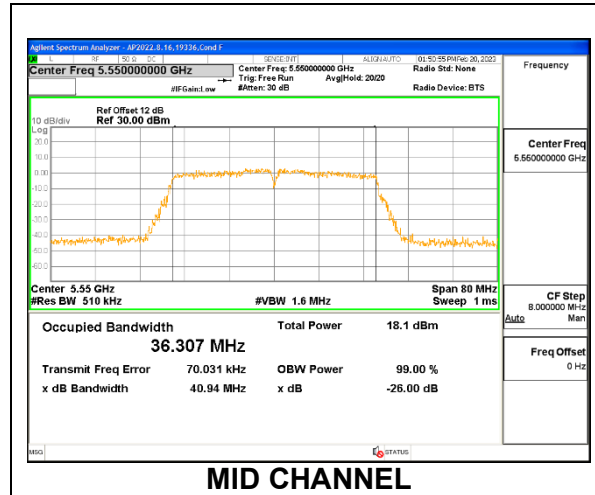

1TX Antenna 5 MODE

Channel	Frequency (MHz)	26dB Bandwidth (MHz)	99% Bandwidth (MHz)
Low	5510	41.48	36.329
Mid	5550	40.94	36.307
High	5670	40.76	36.221
142	5710	40.67	36.206