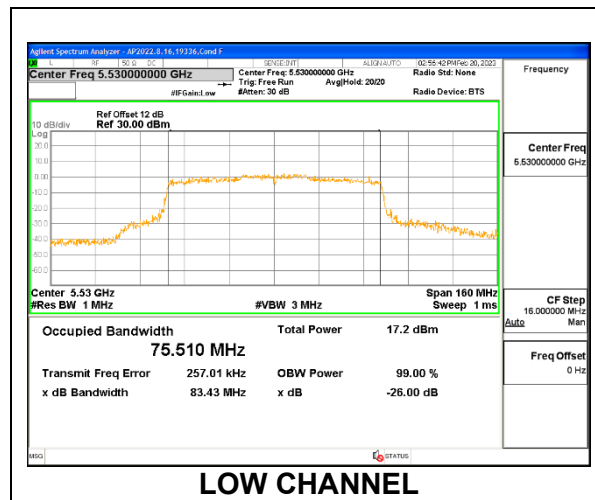

9.2.17. 802.11ac VHT80 MODE IN THE 5.6 GHz BAND

1TX Antenna 6 MODE

Channel	Frequency (MHz)	26dB Bandwidth (MHz)	99% Bandwidth (MHz)
Low	5530	83.43	75.510
High	5610	81.07	75.661
138	5690	79.90	75.596