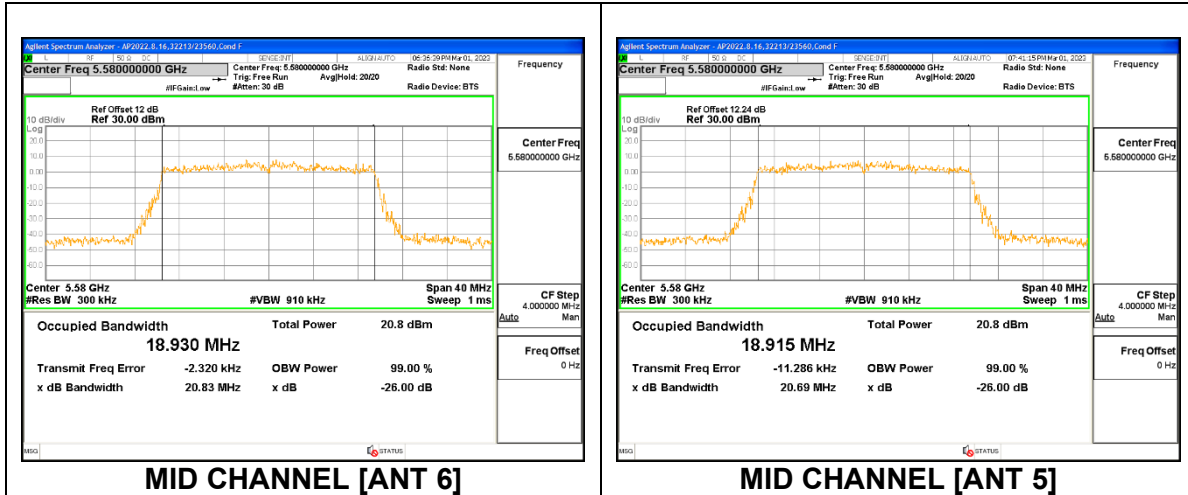

2TX Antenna 6 + Antenna 5 OFDMA MODE: SU, Single User

Channel	Frequency (MHz)	26dB Bandwidth Antenna 6 (MHz)	99% Bandwidth Antenna 6 (MHz)	26dB Bandwidth Antenna 5 (MHz)	9% Bandwidth Antenna 5 (MHz)
Low	5500	20.86	18.867	20.91	18.937
Mid	5580	20.83	18.930	20.69	18.915
High	5700	21.06	18.939	20.60	18.944
144	5720	20.91	18.841	21.01	18.904