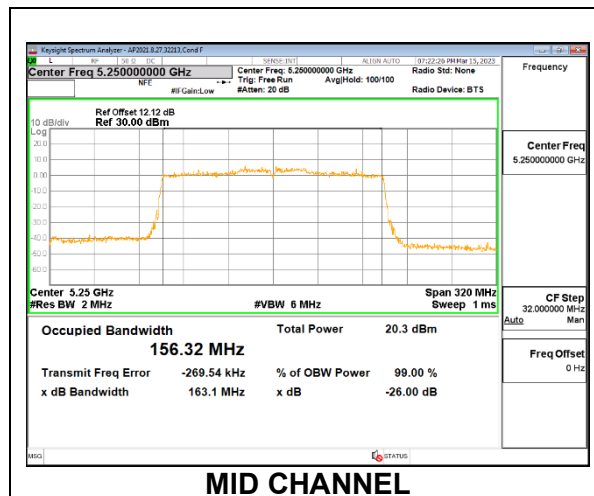

1TX Antenna 5 MODE: SU, Single User

Channel	Frequency (MHz)	26dB Bandwidth (MHz)	99% Bandwidth (MHz)
Mid	5250	163.1	156.32