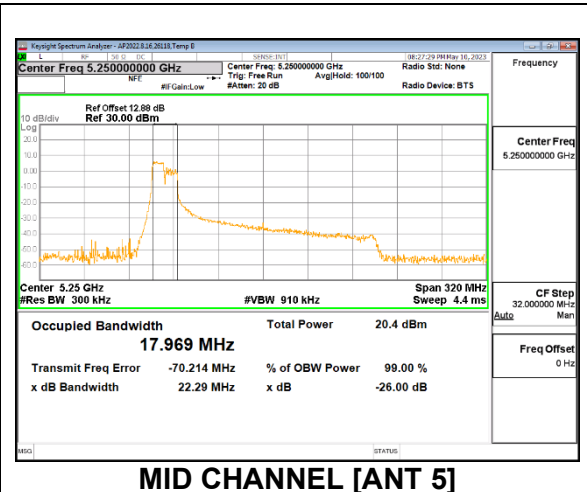

2TX Antenna 6 + Antenna 5 OFDMA MODE: 106-Tone, RU Index 53

Channel	Frequency (MHz)	26dB Bandwidth Antenna 6 (MHz)	99% Bandwidth Antenna 6 (MHz)	26dB Bandwidth Antenna 5 (MHz)	99% Bandwidth Antenna 5 (MHz)
Mid	5250	22.22	17.921	22.29	17.969