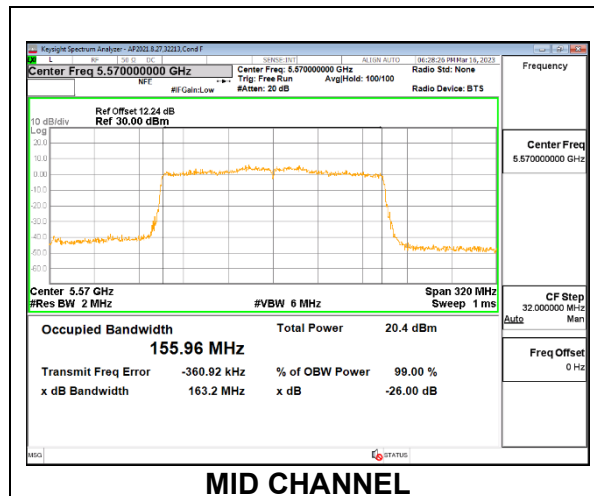

1TX Antenna 5 MODE: SU, Single User

Channel	Frequency (MHz)	26dB Bandwidth (MHz)	99% Bandwidth (MHz)
Mid	5570	163.2	155.96