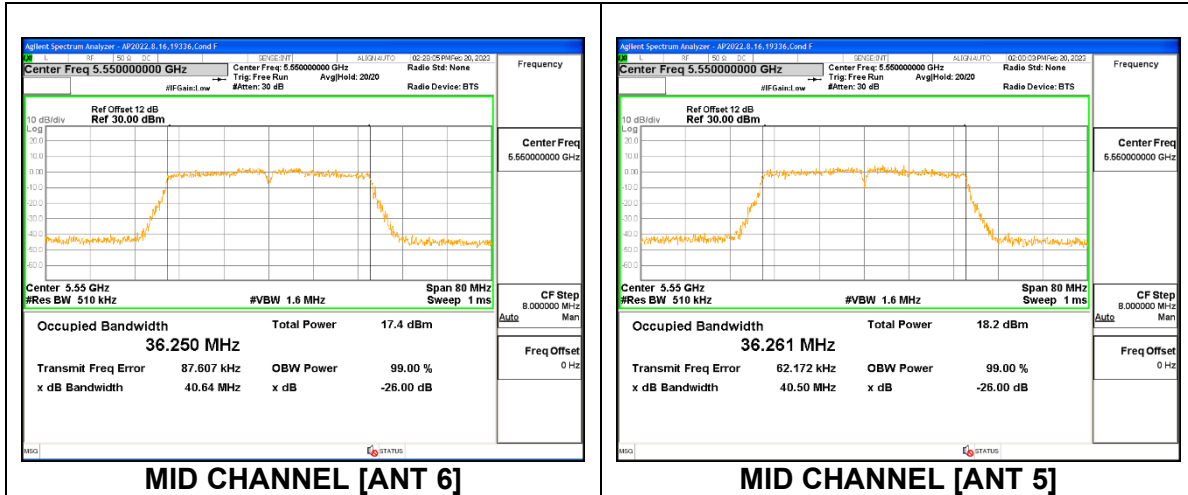

2TX Antenna 6 + Antenna 5 CDD MODE

Channel	Frequency (MHz)	26dB Bandwidth Antenna 6 (MHz)	99% Bandwidth Antenna 6 (MHz)	26dB Bandwidth Antenna 5 (MHz)	99% Bandwidth Antenna 5 (MHz)
Low	5510	42.14	36.306	40.82	36.207
Mid	5550	40.64	36.250	40.50	36.261
High	5670	41.74	36.301	41.71	36.349
144	5710	40.50	36.176	39.96	36.240