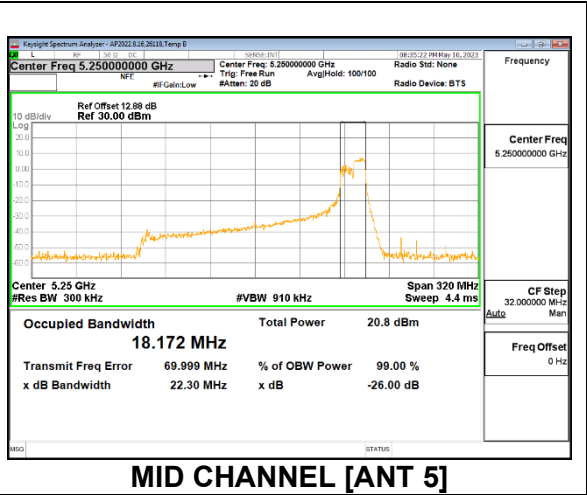

2TX Antenna 6 + Antenna 5 OFDMA MODE: 106-Tone, RU Index S60

Channel	Frequency (MHz)	26dB Bandwidth Antenna 6 (MHz)	99% Bandwidth Antenna 6 (MHz)	26dB Bandwidth Antenna 5 (MHz)	99% Bandwidth Antenna 5 (MHz)
Mid	5250	22.19	18.021	22.30	18.172