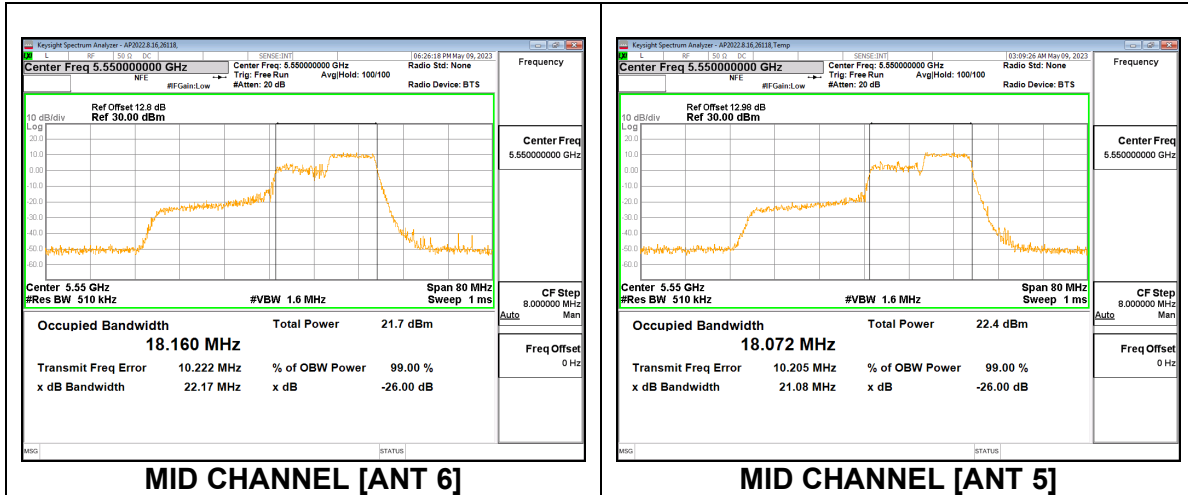

2TX Antenna 6 + Antenna 5 OFDMA MODE: 106-Tone, RU Index 56

Channel	Frequency (MHz)	26dB Bandwidth Antenna 6 (MHz)	26dB Bandwidth Antenna 5 (MHz)	26dB Bandwidth Antenna 5 (MHz)	99% Bandwidth Antenna 5 (MHz)
Low	5510	22.43	18.295	19.78	17.856
Mid	5550	22.17	18.160	21.08	18.072
High	5670	22.53	18.219	21.13	18.050
144	5710	22.49	18.117	21.30	18.077