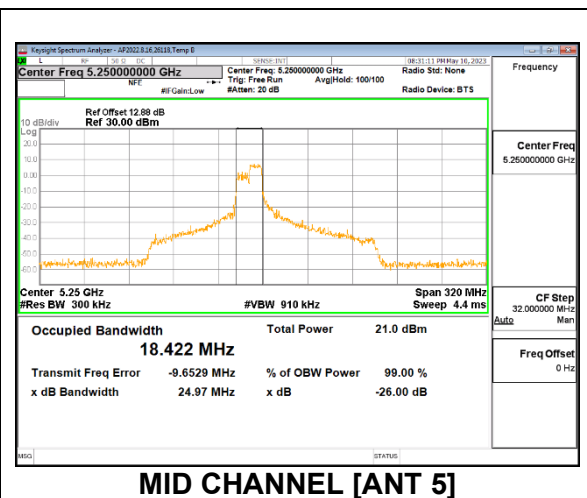

2TX Antenna 6 + Antenna 5 OFDMA MODE: 106-Tone, RU Index 60

Channel	Frequency (MHz)	26dB Bandwidth Antenna 6 (MHz)	99% Bandwidth Antenna 6 (MHz)	26dB Bandwidth Antenna 5 (MHz)	99% Bandwidth Antenna 5 (MHz)
Mid	5250	23.14	18.548	24.97	18.422