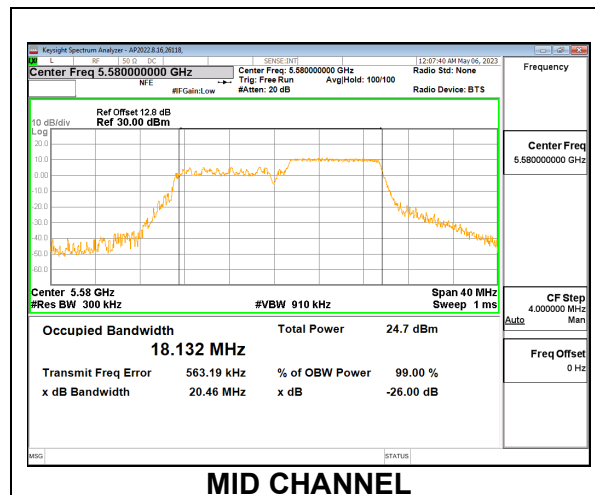

1TX Antenna 6 MODE: 106-Tone, RU Index 54

Channel	Frequency (MHz)	26dB Bandwidth (MHz)	99% Bandwidth (MHz)
Low	5500	20.93	18.242
Mid	5580	20.46	18.132
High	5700	20.60	18.182
144	5720	20.78	18.225