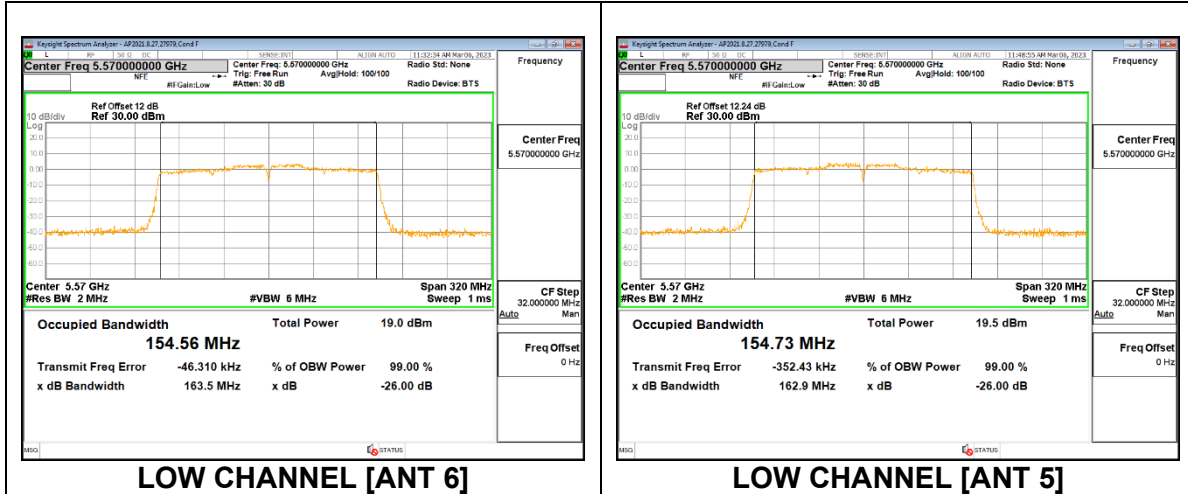

2TX Antenna 6 + Antenna 5 CDD MODE

Channel	Frequency (MHz)	26dB Bandwidth Antenna 6 (MHz)	99% Bandwidth Antenna 6 (MHz)	26dB Bandwidth Antenna 5 (MHz)	99% Bandwidth Antenna 5 (MHz)
Mid	5570	163.5	154.56	162.9	154.73