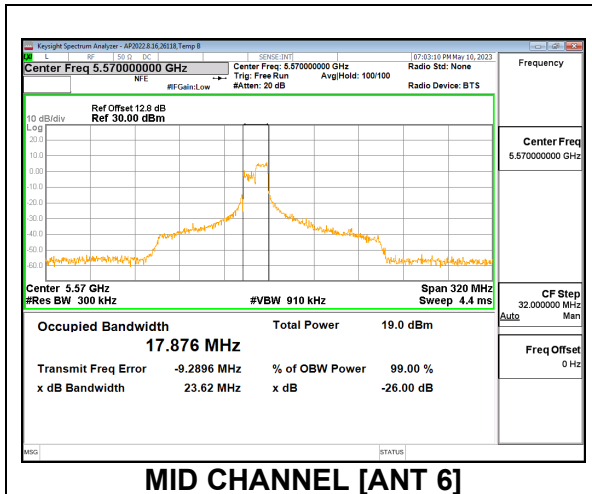

2TX Antenna 6 + Antenna 5 OFDMA MODE: 106-Tone, RU Index 60

Channel	Frequency (MHz)	26dB Bandwidth Antenna 6 (MHz)	99% Bandwidth Antenna 6 (MHz)	26dB Bandwidth Antenna 5 (MHz)	99% Bandwidth Antenna 5 (MHz)
Mid	5570	23.62	17.876	22.58	18.131