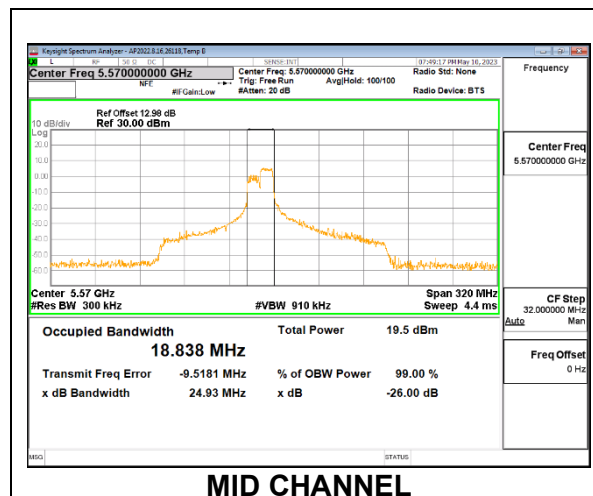

1TX Antenna 5 MODE: 106-Tone, RU Index 60

Channel	Frequency (MHz)	26dB Bandwidth (MHz)	99% Bandwidth (MHz)
Mid	5570	24.93	18.838