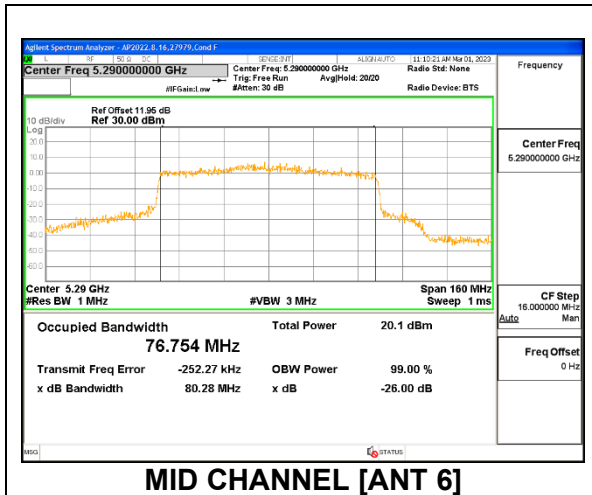

2TX Antenna 6 + Antenna 5 OFDMA MODE: SU, Single User

Channel	Frequency (MHz)	26dB Bandwidth Antenna 6 (MHz)	99% Bandwidth Antenna 6 (MHz)	26dB Bandwidth Antenna 5 (MHz)	99% Bandwidth Antenna 5 (MHz)
Mid	5290	80.28	76.754	80.65	76.877