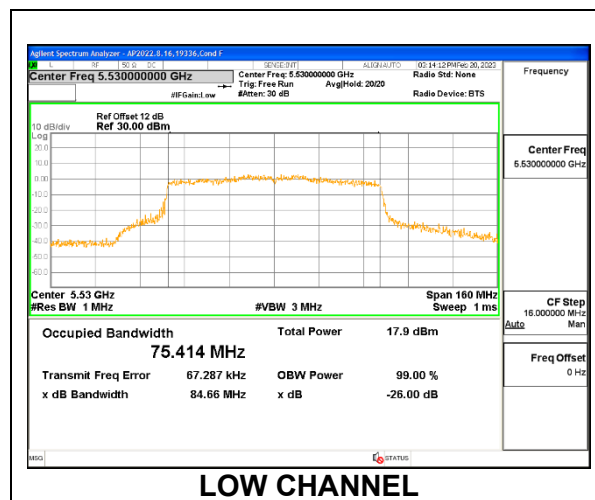

1TX Antenna 5 MODE

Channel	Frequency (MHz)	26dB Bandwidth (MHz)	99% Bandwidth (MHz)
Low	5530	84.66	75.414
High	5610	83.73	75.461
138	5690	80.78	75.521