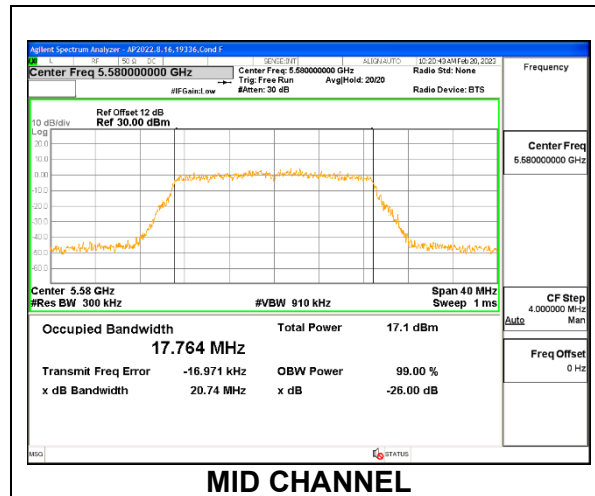

9.2.15. 802.11n HT20 MODE IN THE 5.6 GHz BAND

1TX Antenna 6 MODE

Channel	Frequency (MHz)	26dB Bandwidth (MHz)	99% Bandwidth (MHz)
Low	5500	21.30	17.799
Mid	5580	20.74	17.764
High	5700	21.22	17.871
144	5720	20.93	17.759