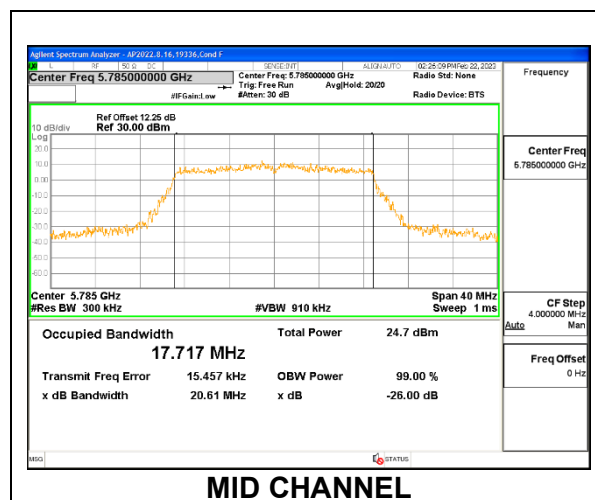

9.2.23. 802.11n HT20 MODE IN THE 5.8 GHz BAND

1TX Antenna 6 MODE

Channel	Frequency (MHz)	99% Bandwidth (MHz)
Low	5745	17.797
Mid	5785	17.712
High	5825	17.755

1TX Antenna 5 MODE

Channel	Frequency (MHz)	99% Bandwidth (MHz)
Low	5745	17.747
Mid	5785	17.717
High	5825	17.783