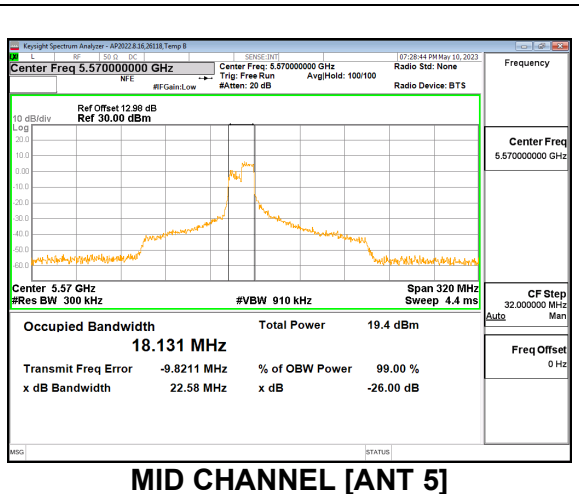

2TX Antenna 6 + Antenna 5 OFDMA MODE: 106-Tone, RU Index 60

Channel	Frequency (MHz)	26dB Bandwidth Antenna 6 (MHz)	99% Bandwidth Antenna 6 (MHz)	26dB Bandwidth Antenna 5 (MHz)	99% Bandwidth Antenna 5 (MHz)
Mid	5570	23.62	17.876	22.58	18.131