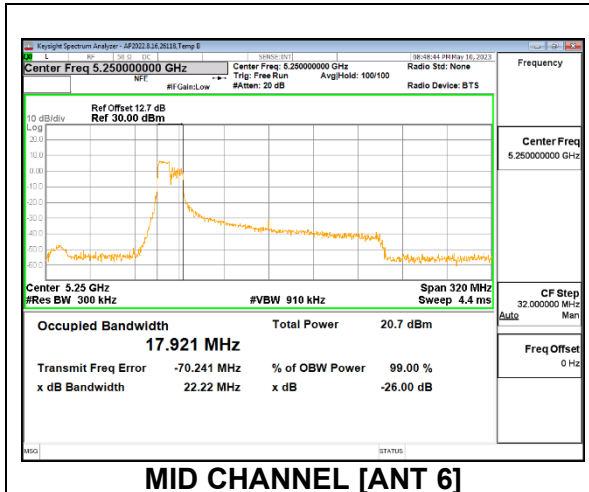

2TX Antenna 6 + Antenna 5 OFDMA MODE: 106-Tone, RU Index 53

Channel	Frequency (MHz)	26dB Bandwidth Antenna 6 (MHz)	99% Bandwidth Antenna 6 (MHz)	26dB Bandwidth Antenna 5 (MHz)	99% Bandwidth Antenna 5 (MHz)
Mid	5250	22.22	17.921	22.29	17.969