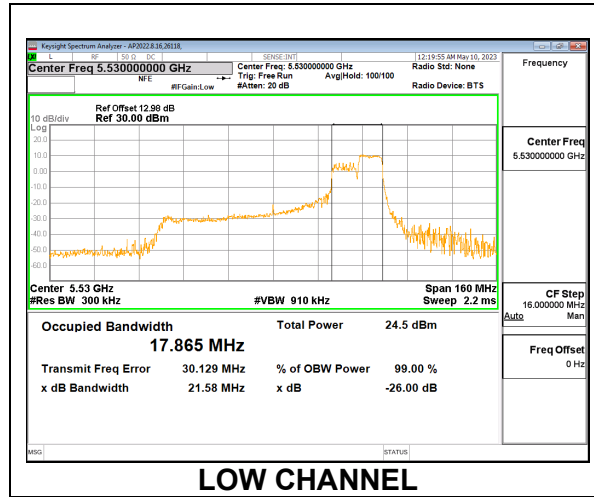

1TX Antenna 5 MODE: 106-Tone, RU Index 60

Channel	Frequency (MHz)	26dB Bandwidth (MHz)	99% Bandwidth (MHz)
Low	5530	21.58	17.865
High	5610	21.35	17.815
138	5690	21.15	17.819