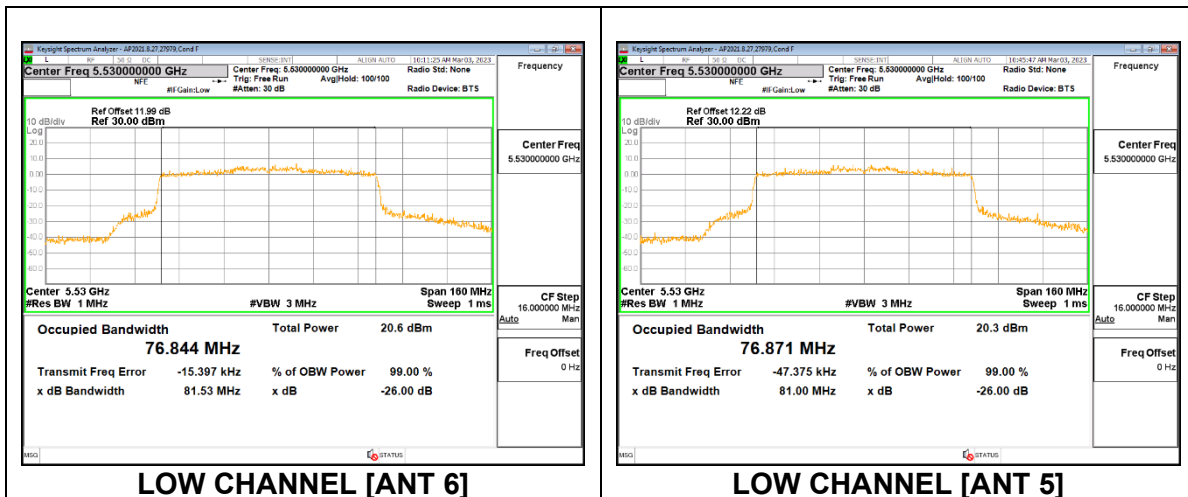

2TX Antenna 6 + Antenna 5 OFDMA MODE: SU, Single User

Channel	Frequency (MHz)	26dB Bandwidth Antenna 6 (MHz)	99% Bandwidth Antenna 6 (MHz)	26dB Bandwidth Antenna 5 (MHz)	99% Bandwidth Antenna 5 (MHz)
Low	5530	81.53	76.844	81.00	76.871
High	5610	80.41	76.986	81.65	76.957
138	5690	80.62	76.998	80.36	76.879