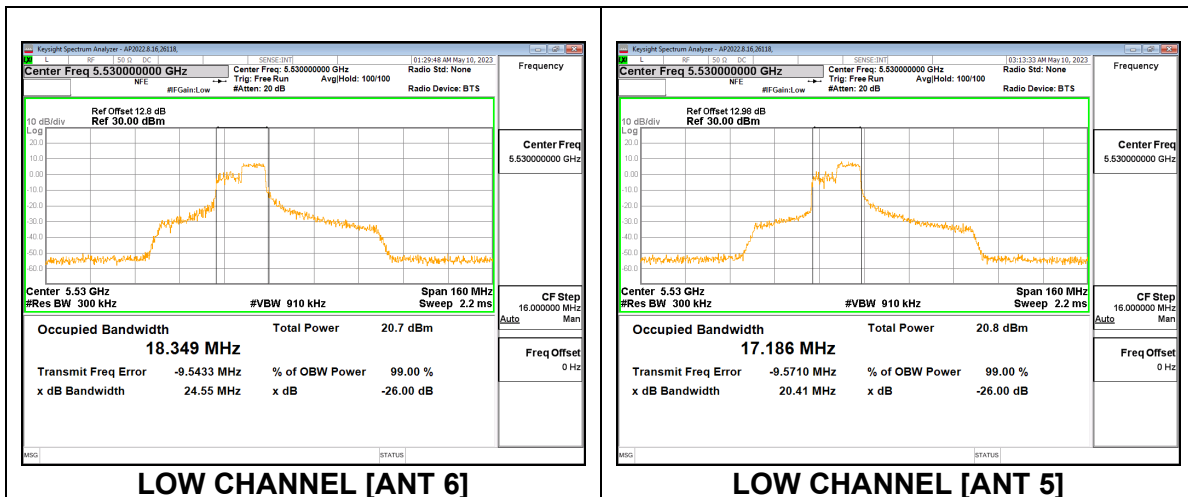

2TX Antenna 6 + Antenna 5 OFDMA MODE: 106-Tone, RU Index 56

Channel	Frequency (MHz)	26dB Bandwidth	99% Bandwidth	26dB Bandwidth	99% Bandwidth
		Antenna 6 (MHz)	Antenna 6 (MHz)	Antenna 5 (MHz)	Antenna 5 (MHz)
Low	5530	24.55	18.349	20.41	17.186
High	5610	24.86	18.167	21.21	17.558
138	5690	25.19	17.754	21.96	17.729