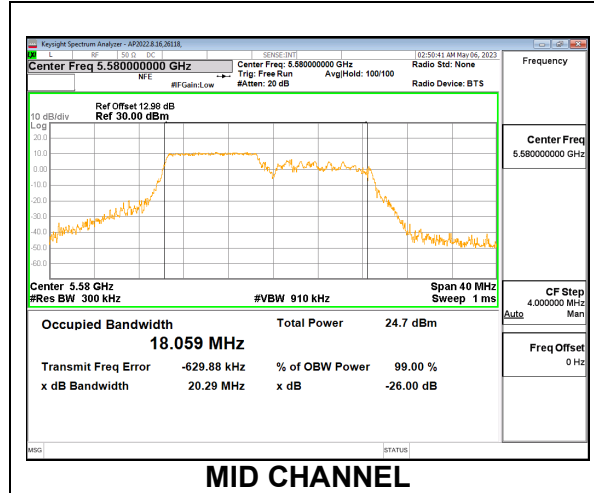

1TX Antenna 5 MODE: 106-Tone, RU Index 53

Channel	Frequency (MHz)	26dB Bandwidth (MHz)	99% Bandwidth (MHz)
Low	5500	20.28	18.155
Mid	5580	20.29	18.059
High	5700	20.36	18.146
144	5720	20.28	18.171