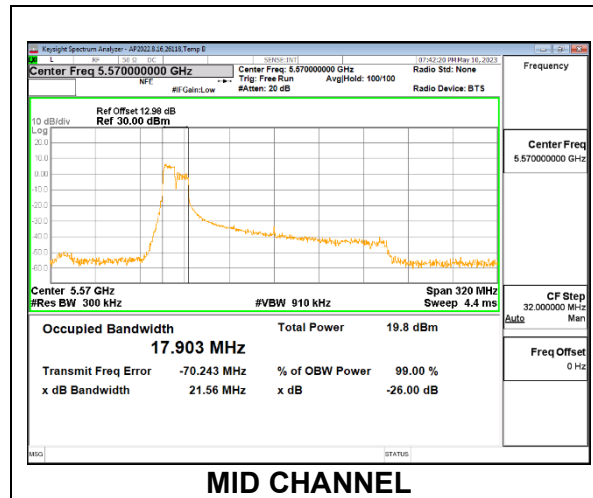

1TX Antenna 5 MODE: 106-Tone, RU Index 53

Channel	Frequency (MHz)	26dB Bandwidth (MHz)	99% Bandwidth (MHz)
Mid	5570	21.56	17.903