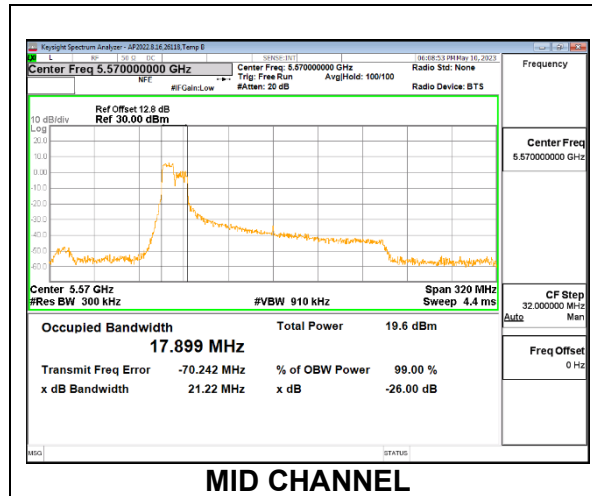

9.2.22. 802.11ax HE160 MODE IN THE 5.6 GHz BAND

1TX Antenna 6 MODE: 106-Tone, RU Index 53

Channel	Frequency (MHz)	26dB Bandwidth (MHz)	99% Bandwidth (MHz)
Mid	5570	21.22	17.899