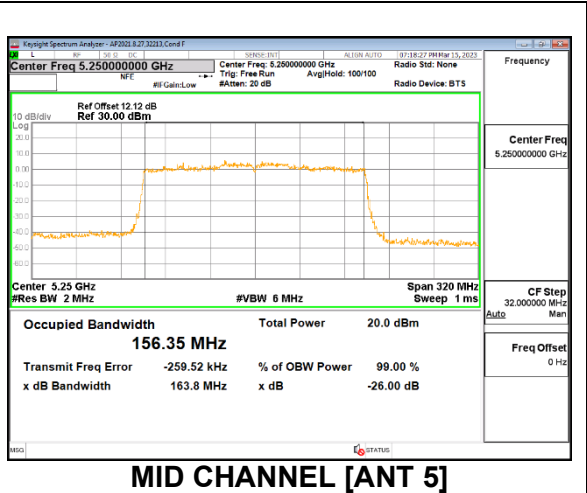

2TX Antenna 6 + Antenna 5 OFDMA MODE: SU, Single User

Channel	Frequency (MHz)	26dB Bandwidth Antenna 6 (MHz)	99% Bandwidth Antenna 6 (MHz)	26dB Bandwidth Antenna 5 (MHz)	99% Bandwidth Antenna 5 (MHz)
Mid	5250	162.4	155.30	163.8	156.35