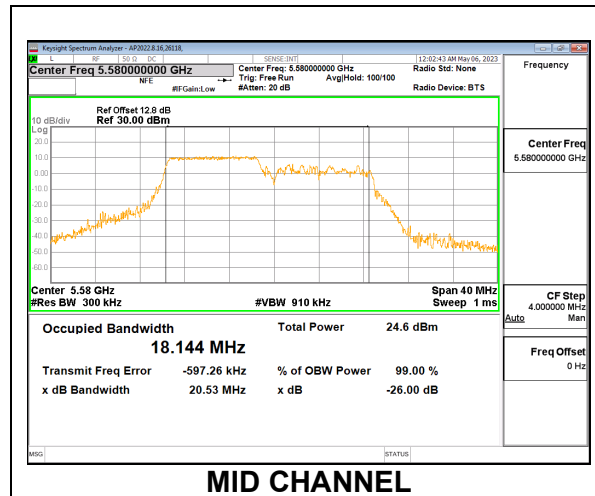

9.2.19. 802.11ax HE20 MODE IN THE 5.6 GHz BAND

1TX Antenna 6 MODE: 106-Tone, RU Index 53

Channel	Frequency (MHz)	26dB Bandwidth (MHz)	99% Bandwidth (MHz)
Low	5500	20.32	18.188
Mid	5580	20.53	18.144
High	5700	20.42	18.152
144	5720	20.39	18.170