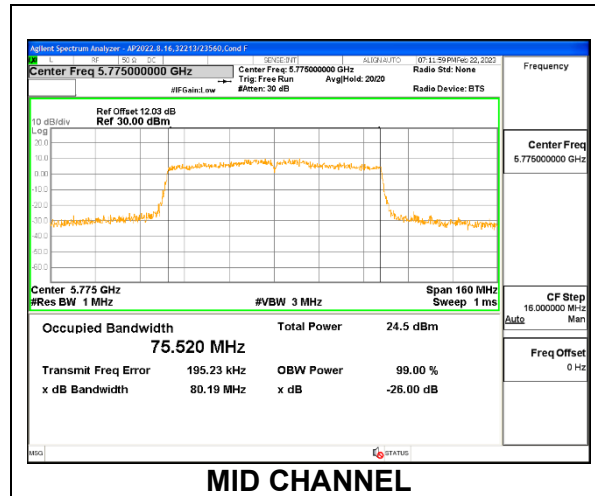

9.2.25. 802.11ac VHT80 MODE IN THE 5.8 GHz BAND

1TX Antenna 6 MODE

Channel	Frequency (MHz)	99% Bandwidth (MHz)
Mid	5775	75.520