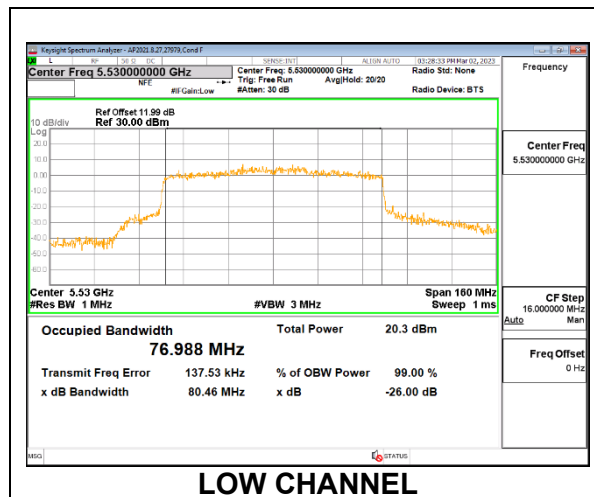

1TX Antenna 6 MODE: SU, Single User

Channel	Frequency (MHz)	26dB Bandwidth (MHz)	99% Bandwidth (MHz)
Low	5530	80.46	76.988
High	5610	82.05	77.037
138	5690	80.70	76.906