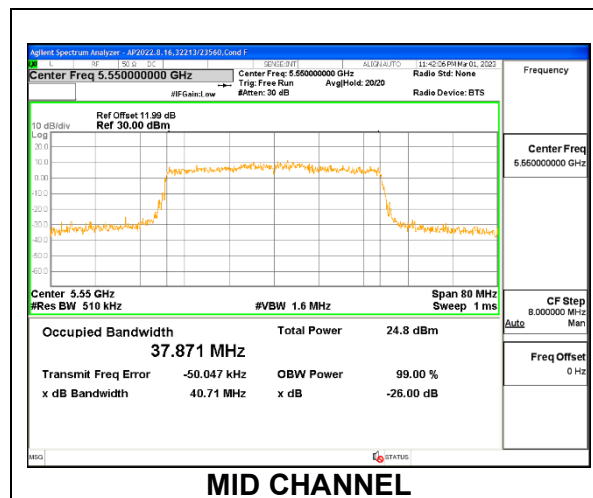

1TX Antenna 6 MODE: SU, Single User

Channel	Frequency (MHz)	26dB Bandwidth (MHz)	99% Bandwidth (MHz)
Low	5510	41.29	37.804
Mid	5550	40.71	37.871
High	5670	40.87	37.722
142	5710	39.72	37.786