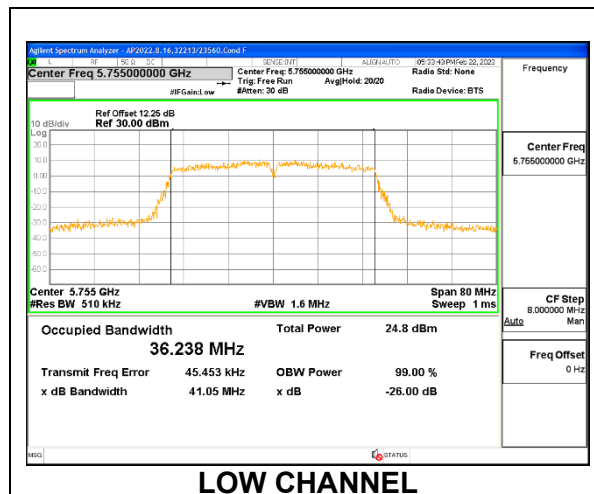

1TX Antenna 5 MODE

Channel	Frequency (MHz)	99% Bandwidth (MHz)
Low	5755	36.238
High	5795	36.287