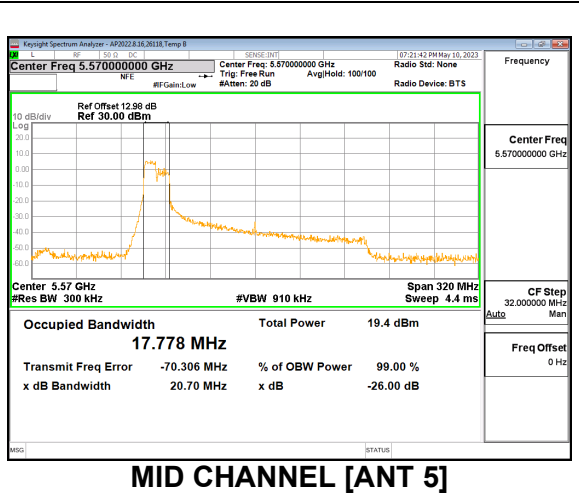

2TX Antenna 6 + Antenna 5 OFDMA MODE: 106-Tone, RU Index 53

Channel	Frequency (MHz)	26dB Bandwidth Antenna 6 (MHz)	99% Bandwidth Antenna 6 (MHz)	26dB Bandwidth Antenna 5 (MHz)	99% Bandwidth Antenna 5 (MHz)
Mid	5570	21.83	17.887	20.70	17.778