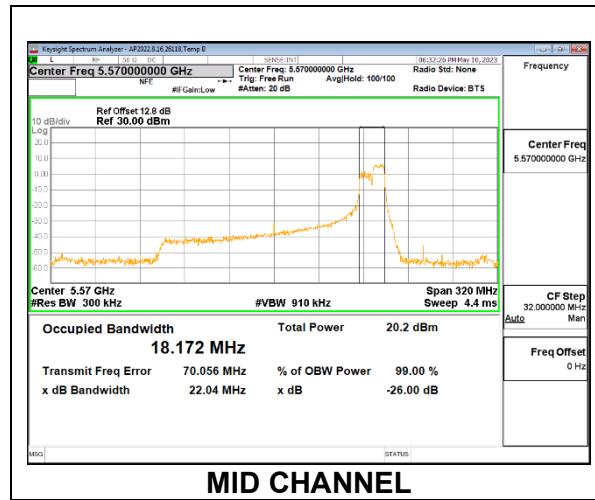

1TX Antenna 6 MODE: 106-Tone, RU Index S60

Channel	Frequency (MHz)	26dB Bandwidth (MHz)	99% Bandwidth (MHz)
Mid	5570	22.04	18.172