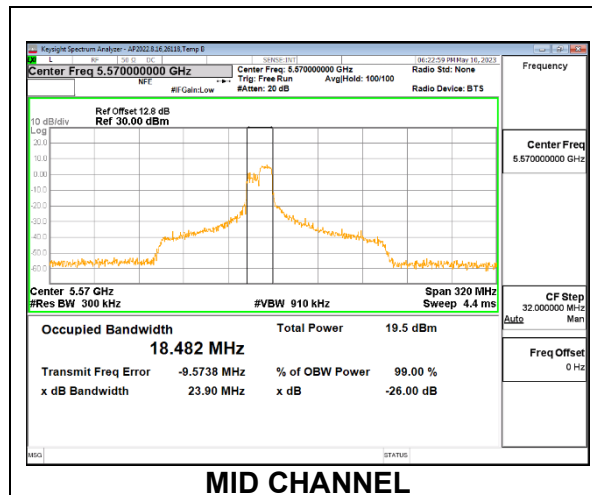

1TX Antenna 6 MODE: 106-Tone, RU Index 60

Channel	Frequency (MHz)	26dB Bandwidth (MHz)	99% Bandwidth (MHz)
Mid	5570	23.90	18.482