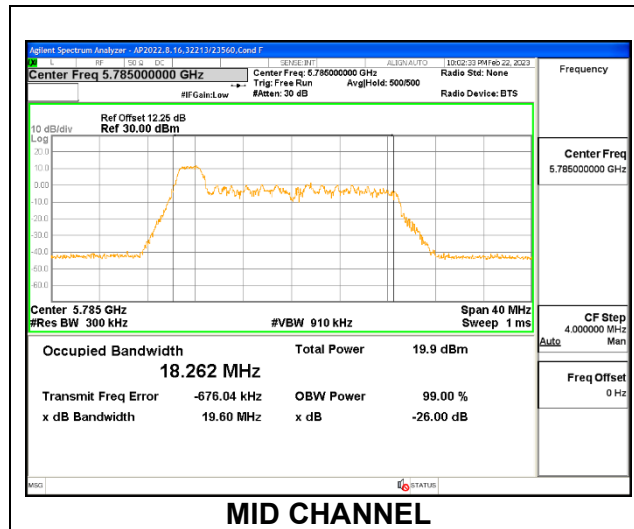

9.2.26. 802.11ax HE20 MODE IN THE 5.8 GHz BAND

1TX Antenna 6 MODE: 26-Tone, RU Index 0

Channel	Frequency (MHz)	99% Bandwidth (MHz)
Low	5745	18.291
Mid	5785	18.262
High	5825	18.273