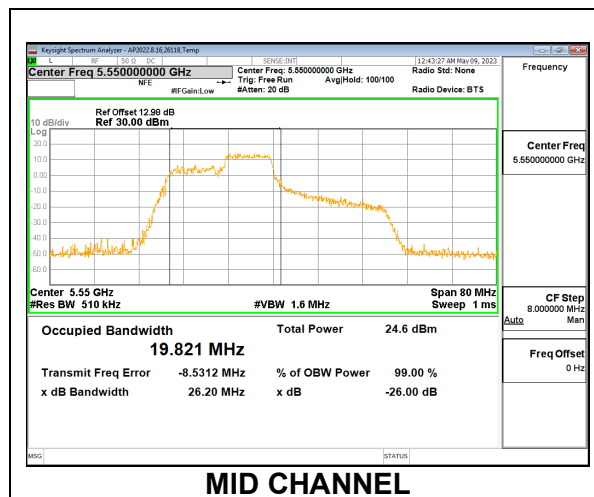

1TX Antenna 5 MODE: 106-Tone, RU Index 54

Channel	Frequency (MHz)	26dB Bandwidth (MHz)	99% Bandwidth (MHz)
Low	5510	26.52	19.843
Mid	5550	26.20	19.821
High	5670	27.48	20.095
142	5710	27.27	19.697