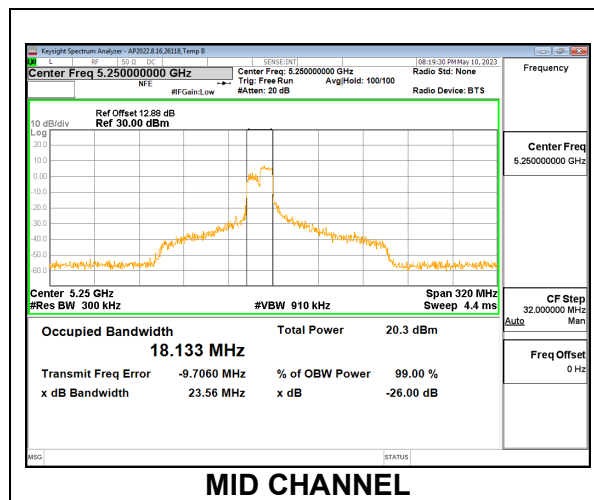

1TX Antenna 5 MODE: 106-Tone, RU Index 53

Channel	Frequency (MHz)	26dB Bandwidth (MHz)	99% Bandwidth (MHz)
Mid	5250	20.91	17.139

1TX Antenna 5 MODE: 106-Tone, RU Index 60

Channel	Frequency (MHz)	26dB Bandwidth (MHz)	99% Bandwidth (MHz)
Mid	5250	23.56	18.133