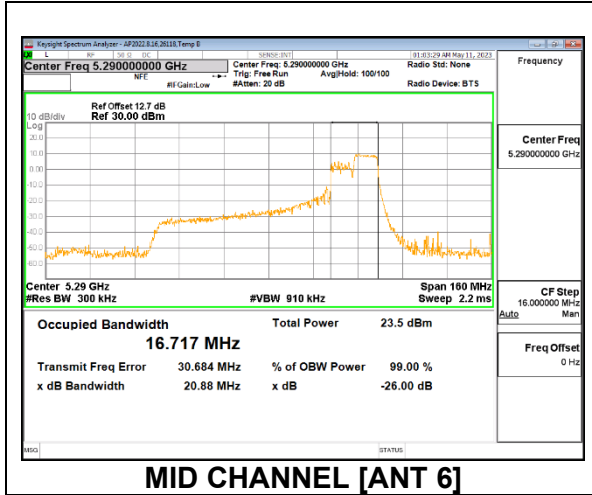

2TX Antenna 6 + Antenna 5 OFDMA MODE: 106-Tone, RU Index 60

Channel	Frequency (MHz)	26dB Bandwidth Antenna 6 (MHz)	99% Bandwidth Antenna 6 (MHz)	26dB Bandwidth Antenna 5 (MHz)	99% Bandwidth Antenna 5 (MHz)
Mid	5290	20.88	16.717	19.35	17.593