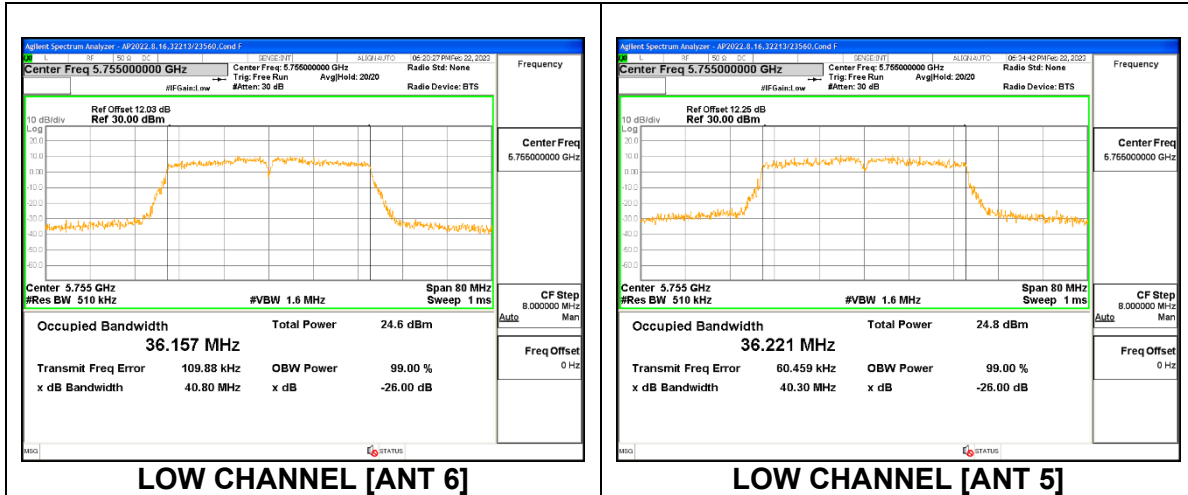

2TX Antenna 6 + Antenna 5 CDD MODE

Channel	Frequency (MHz)	99% Bandwidth Antenna 6 (MHz)	99% Bandwidth Antenna 5 (MHz)
Low	5755	36.157	36.221
High	5795	36.237	36.329