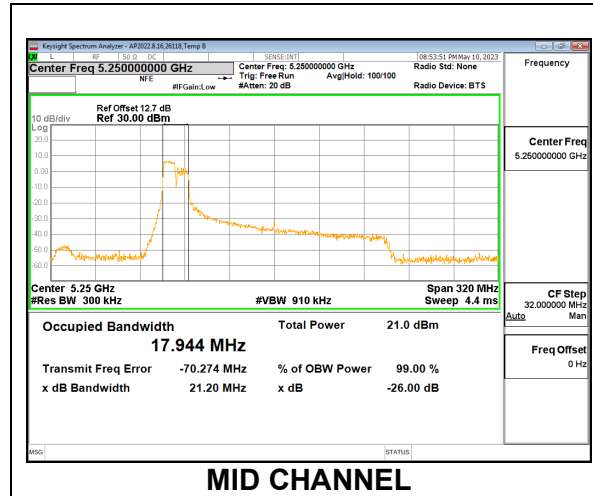

9.2.14. 802.11ax HE160 MODE IN THE 5.3 GHz BAND

1TX Antenna 6 MODE: 106-Tone, RU Index 53

Channel	Frequency (MHz)	26dB Bandwidth (MHz)	99% Bandwidth (MHz)
Mid	5250	21.20	17.944