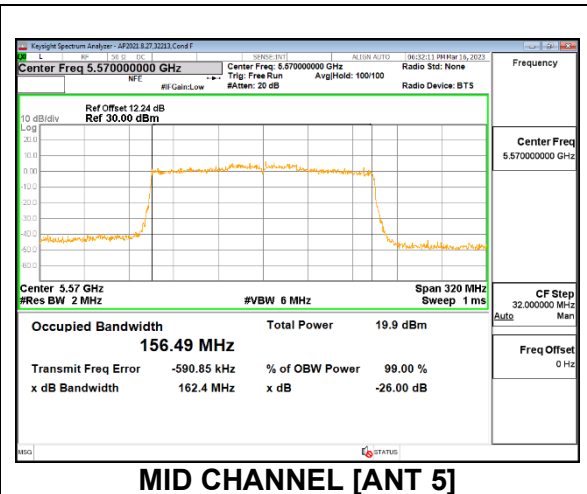

2TX Antenna 6 + Antenna 5 OFDMA MODE: SU, Single User

Channel	Frequency (MHz)	26dB Bandwidth Antenna 6 (MHz)	99% Bandwidth Antenna 6 (MHz)	26dB Bandwidth Antenna 5 (MHz)	99% Bandwidth Antenna 5 (MHz)
Mid	5570	163.5	156.04	162.4	156.49