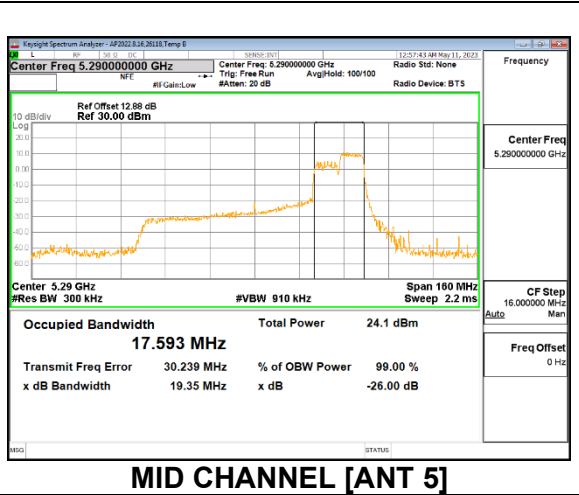

2TX Antenna 6 + Antenna 5 OFDMA MODE: 106-Tone, RU Index 60

Channel	Frequency (MHz)	26dB Bandwidth Antenna 6 (MHz)	99% Bandwidth Antenna 6 (MHz)	26dB Bandwidth Antenna 5 (MHz)	99% Bandwidth Antenna 5 (MHz)
Mid	5290	20.88	16.717	19.35	17.593