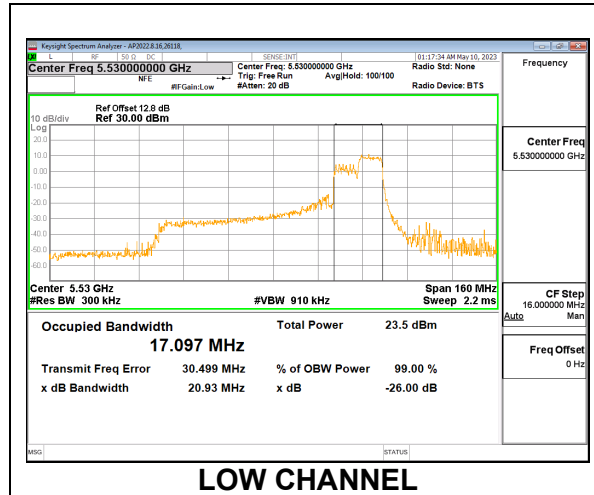

1TX Antenna 6 MODE: 106-Tone, RU Index 60

Channel	Frequency (MHz)	26dB Bandwidth (MHz)	99% Bandwidth (MHz)
Low	5530	20.93	17.097
High	5610	20.78	17.312
138	5690	20.56	17.804