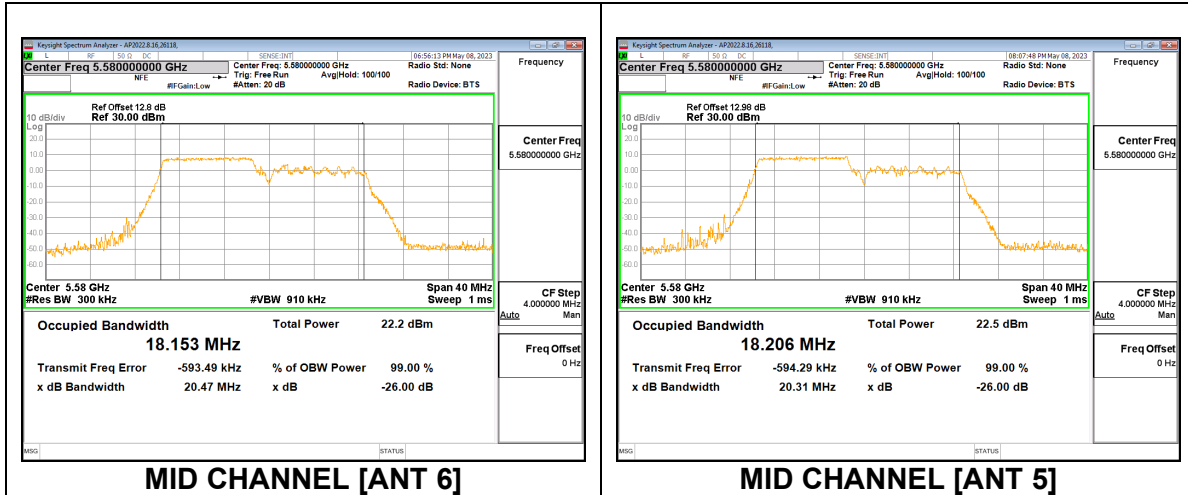

2TX Antenna 6 + Antenna 5 OFDMA MODE: 106-Tone, RU Index 53

Channel	Frequency (MHz)	26dB Bandwidth Antenna 6 (MHz)	99% Bandwidth Antenna 6 (MHz)	26dB Bandwidth Antenna 5 (MHz)	9% Bandwidth Antenna 5 (MHz)
Low	5500	20.52	18.184	20.16	18.139
Mid	5580	20.47	18.153	20.31	18.206
High	5700	20.29	18.196	20.28	18.143
144	5720	20.52	18.188	20.28	18.167