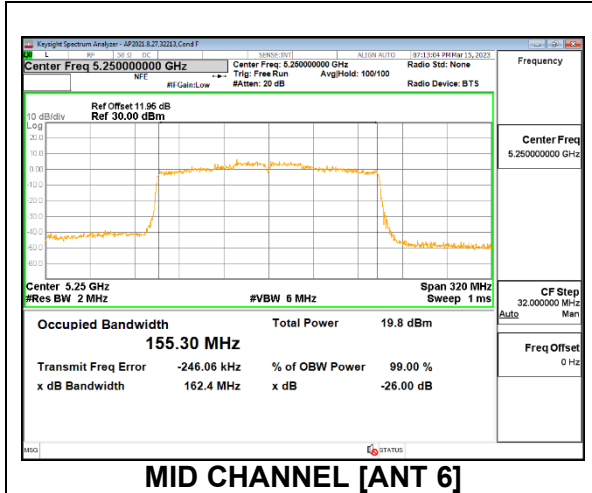

2TX Antenna 6 + Antenna 5 OFDMA MODE: SU, Single User

Channel	Frequency (MHz)	26dB Bandwidth Antenna 6 (MHz)	99% Bandwidth Antenna 6 (MHz)	26dB Bandwidth Antenna 5 (MHz)	99% Bandwidth Antenna 5 (MHz)
Mid	5250	162.4	155.30	163.8	156.35