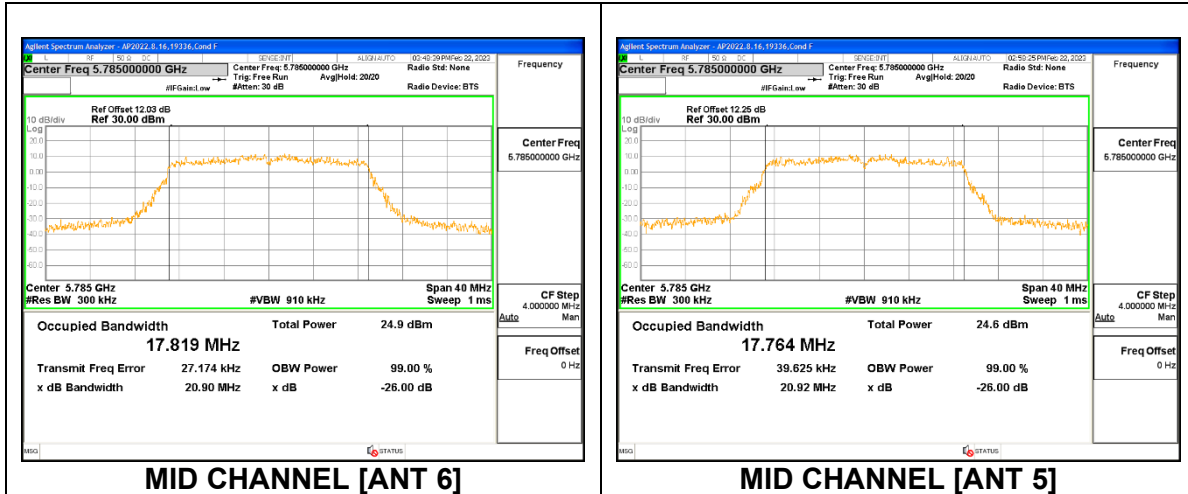

2TX Antenna 6 + Antenna 5 CDD MODE

Channel	Frequency (MHz)	99% Bandwidth Antenna 6 (MHz)	99% Bandwidth Antenna 5 (MHz)
Low	5745	17.753	17.789
Mid	5785	17.819	17.764
High	5825	17.740	17.782