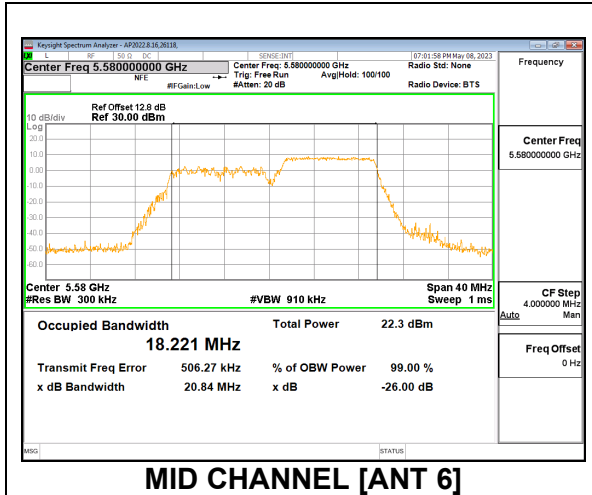

2TX Antenna 6 + Antenna 5 OFDMA MODE: 106-Tone, RU Index 54

Channel	Frequency (MHz)	26dB Bandwidth Antenna 6 (MHz)	99% Bandwidth Antenna 6 (MHz)	26dB Bandwidth Antenna 5 (MHz)	9% Bandwidth Antenna 5 (MHz)
Low	5500	20.84	18.129	20.64	18.182
Mid	5580	20.84	18.221	20.75	18.176
High	5700	20.66	18.170	20.57	18.168
144	5720	20.45	17.826	20.61	18.090