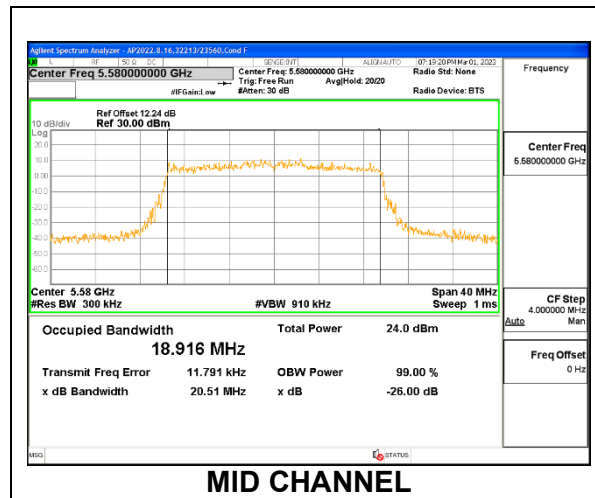

1TX Antenna 5 MODE: SU, Single User

Channel	Frequency (MHz)	26dB Bandwidth (MHz)	99% Bandwidth (MHz)
Low	5500	20.58	18.983
Mid	5580	20.51	18.916
High	5700	20.96	18.982
144	5720	20.85	18.933