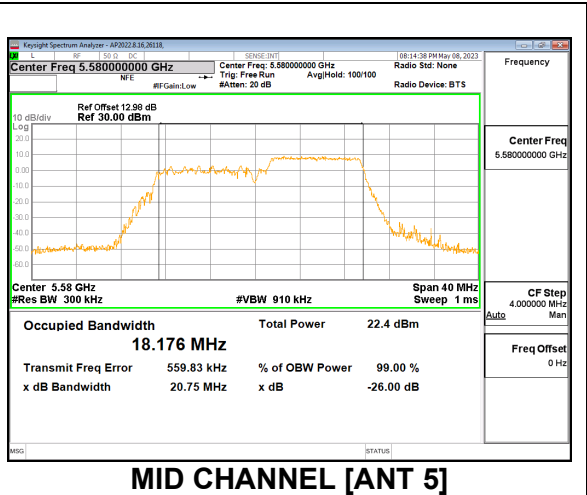

2TX Antenna 6 + Antenna 5 OFDMA MODE: 106-Tone, RU Index 54

Channel	Frequency (MHz)	26dB Bandwidth Antenna 6 (MHz)	99% Bandwidth Antenna 6 (MHz)	26dB Bandwidth Antenna 5 (MHz)	9% Bandwidth Antenna 5 (MHz)
Low	5500	20.84	18.129	20.64	18.182
Mid	5580	20.84	18.221	20.75	18.176
High	5700	20.66	18.170	20.57	18.168
144	5720	20.45	17.826	20.61	18.090