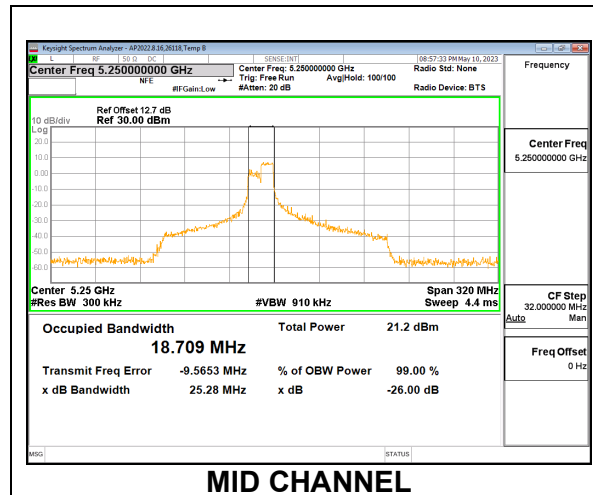

1TX Antenna 6 MODE: 106-Tone, RU Index 60

Channel	Frequency (MHz)	26dB Bandwidth (MHz)	99% Bandwidth (MHz)
Mid	5250	25.28	18.709