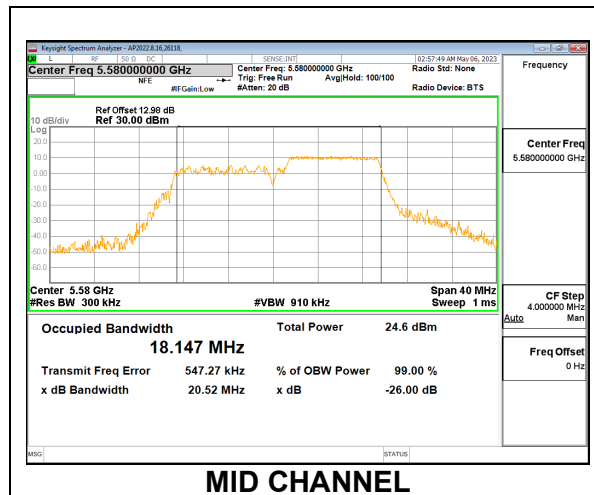

1TX Antenna 5 MODE: 106-Tone, RU Index 54

Channel	Frequency (MHz)	26dB Bandwidth (MHz)	99% Bandwidth (MHz)
Low	5500	21.13	18.227
Mid	5580	20.52	18.147
High	5700	20.62	18.241
144	5720	20.67	18.180