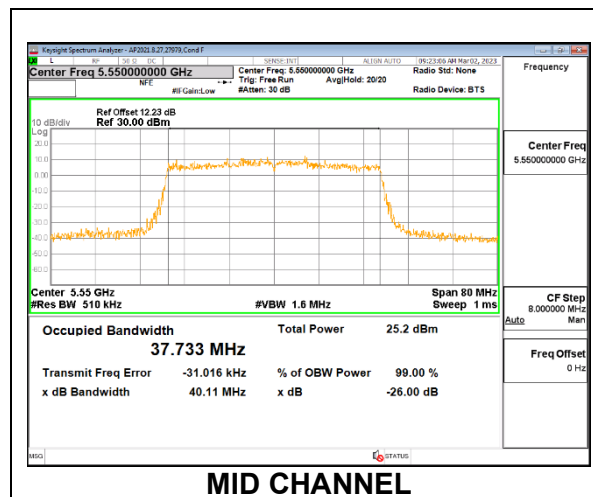

1TX Antenna 5 MODE: SU, Single User

Channel	Frequency (MHz)	26dB Bandwidth (MHz)	99% Bandwidth (MHz)
Low	5510	42.32	37.734
Mid	5550	40.11	37.733
High	5670	40.75	37.796
142	5710	40.12	37.691