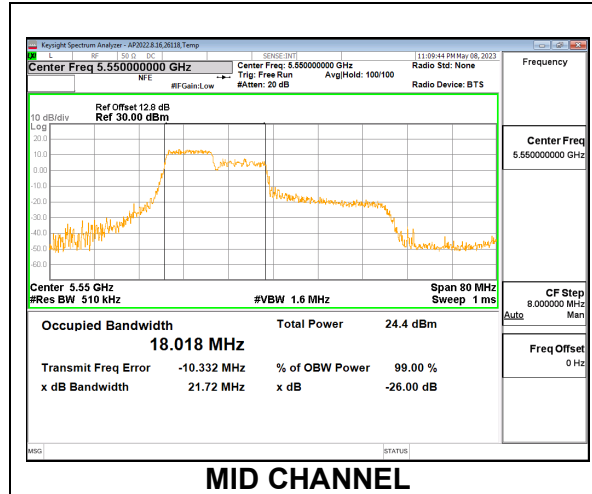

9.2.20. 802.11ax HE40 MODE IN THE 5.6 GHz BAND

1TX Antenna 6 MODE: 106-Tone, RU Index 53

Channel	Frequency (MHz)	26dB Bandwidth (MHz)	99% Bandwidth (MHz)
Low	5510	21.49	18.063
Mid	5550	21.72	18.018
High	5670	21.65	18.089
142	5710	21.66	18.085