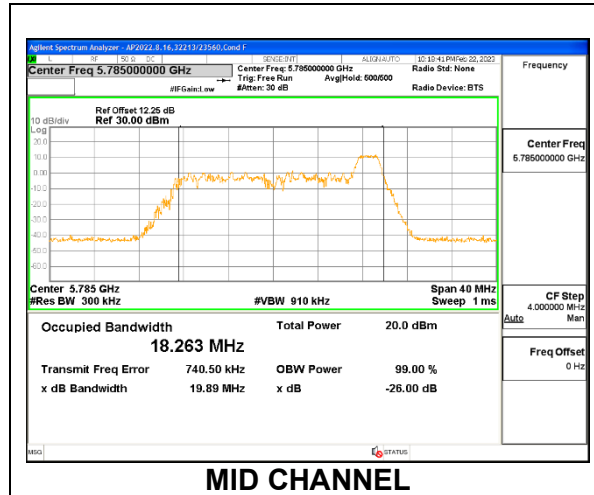

1TX Antenna 6 MODE: 26-Tone, RU Index 8

Channel	Frequency (MHz)	99% Bandwidth (MHz)
Low	5745	18.422
Mid	5785	18.263
High	5825	18.302