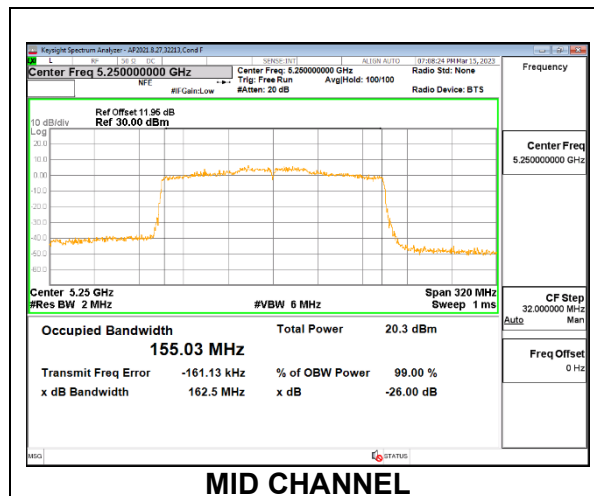

1TX Antenna 6 MODE: SU, Single User

Channel	Frequency (MHz)	26dB Bandwidth (MHz)	99% Bandwidth (MHz)
Mid	5250	162.5	155.03