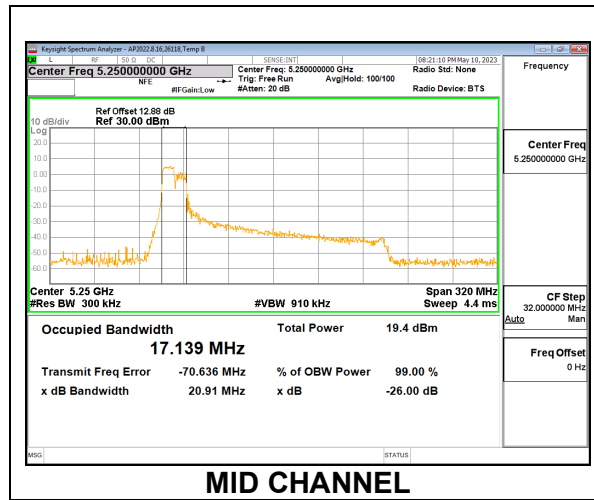

1TX Antenna 5 MODE: 106-Tone, RU Index 53

Channel	Frequency (MHz)	26dB Bandwidth (MHz)	99% Bandwidth (MHz)
Mid	5250	20.91	17.139

1TX Antenna 5 MODE: 106-Tone, RU Index 60

Channel	Frequency (MHz)	26dB Bandwidth (MHz)	99% Bandwidth (MHz)
Mid	5250	23.56	18.133