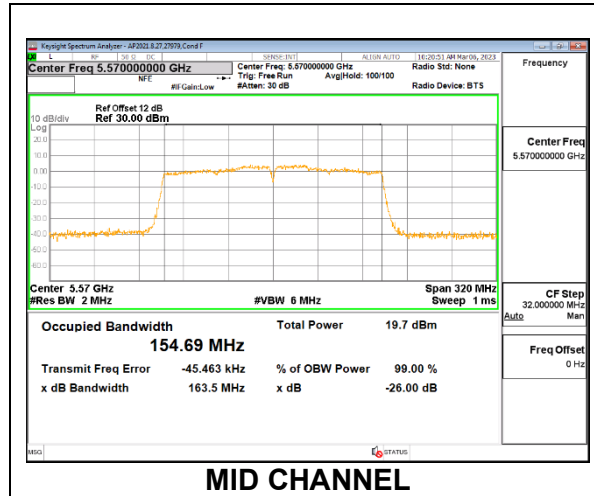

9.2.18. 802.11ac VHT160 MODE IN THE 5.6 GHz BAND

1TX Antenna 6 MODE

Channel	Frequency (MHz)	26dB Bandwidth (MHz)	99% Bandwidth (MHz)
Mid	5570	163.5	154.69