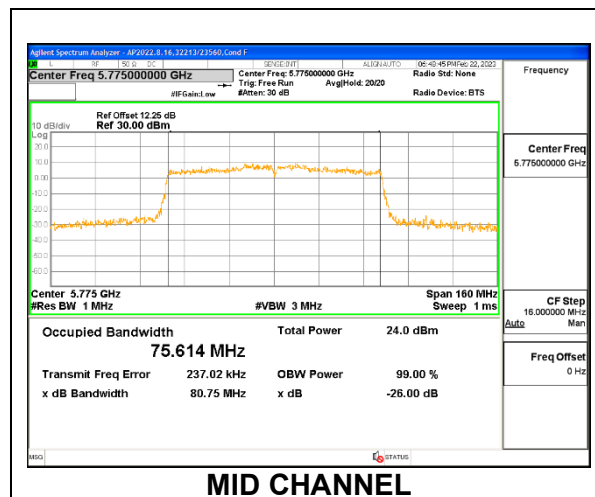

1TX Antenna 5 MODE

Channel	Frequency (MHz)	99% Bandwidth (MHz)
Mid	5775	75.614