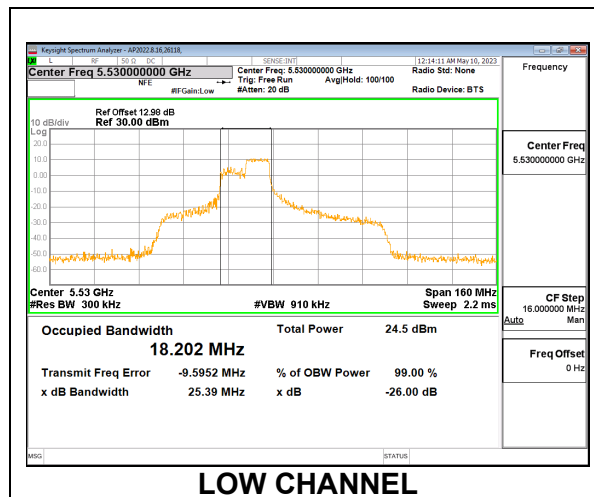

1TX Antenna 5 MODE: 106-Tone, RU Index 56

Channel	Frequency (MHz)	26dB Bandwidth (MHz)	99% Bandwidth (MHz)
Low	5530	25.39	18.202
High	5610	23.35	18.234
138	5690	23.41	17.767