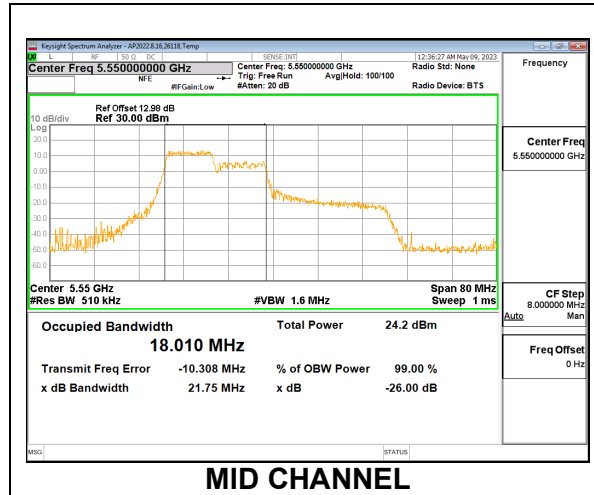

1TX Antenna 5 MODE: 106-Tone, RU Index 53

Channel	Frequency (MHz)	26dB Bandwidth (MHz)	99% Bandwidth (MHz)
Low	5510	21.33	17.981
Mid	5550	21.75	18.010
High	5670	21.48	18.046
142	5710	21.04	18.010