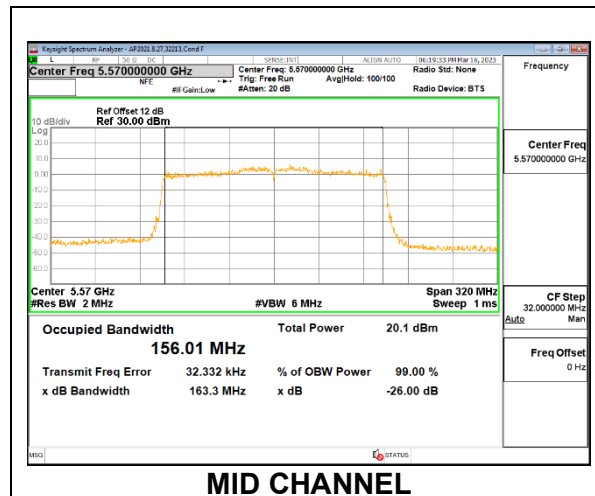

1TX Antenna 6 MODE: SU, Single User

Channel	Frequency (MHz)	26dB Bandwidth (MHz)	99% Bandwidth (MHz)
Mid	5570	163.3	156.01