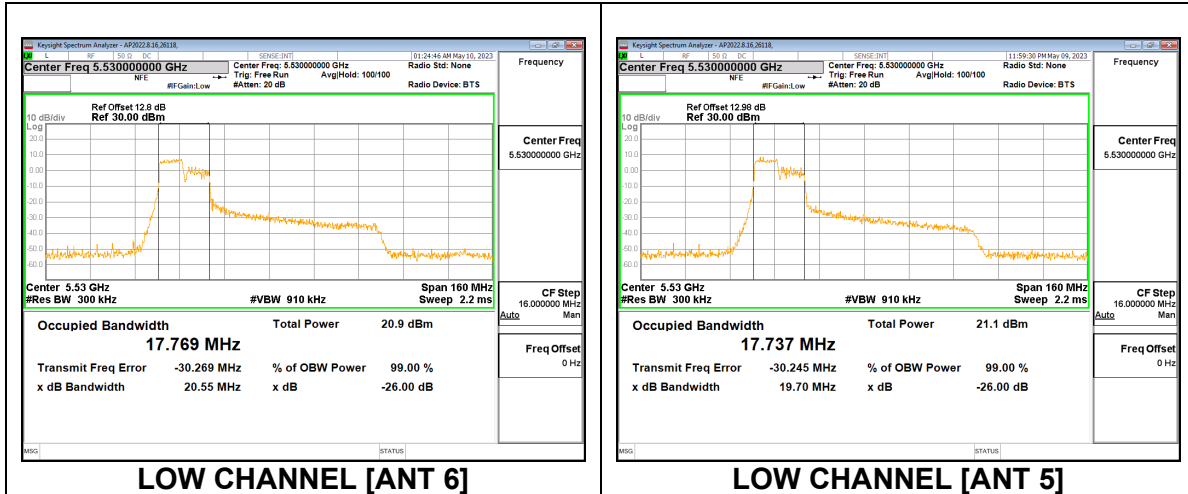

2TX Antenna 6 + Antenna 5 OFDMA MODE: 106-Tone, RU Index 53

Channel	Frequency (MHz)	26dB Bandwidth	99% Bandwidth	26dB Bandwidth	99% Bandwidth
		Antenna 6 (MHz)	Antenna 6 (MHz)	Antenna 5 (MHz)	Antenna 5 (MHz)
Low	5530	20.55	17.769	19.70	17.737
High	5610	20.25	17.719	19.96	17.690
138	5690	20.45	16.929	19.68	17.745