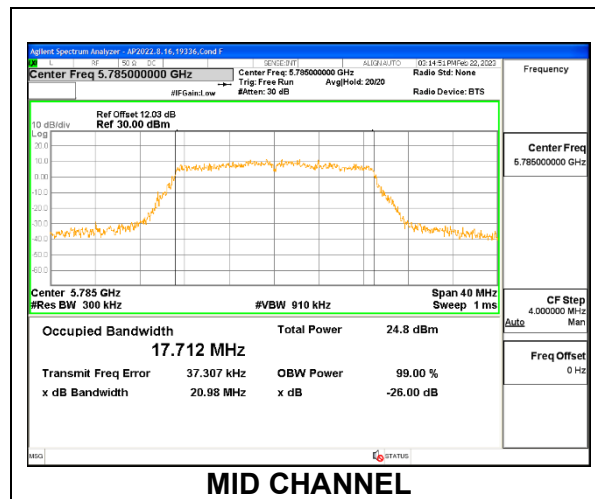

9.2.23. 802.11n HT20 MODE IN THE 5.8 GHz BAND

1TX Antenna 6 MODE

Channel	Frequency (MHz)	99% Bandwidth (MHz)
Low	5745	17.797
Mid	5785	17.712
High	5825	17.755