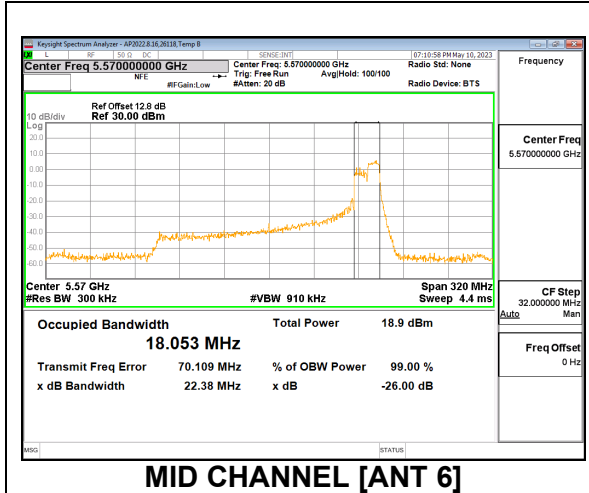

2TX Antenna 6 + Antenna 5 OFDMA MODE: 106-Tone, RU Index S60

Channel	Frequency (MHz)	26dB Bandwidth Antenna 6 (MHz)	99% Bandwidth Antenna 6 (MHz)	26dB Bandwidth Antenna 5 (MHz)	99% Bandwidth Antenna 5 (MHz)
Mid	5570	22.38	18.053	20.29	18.008