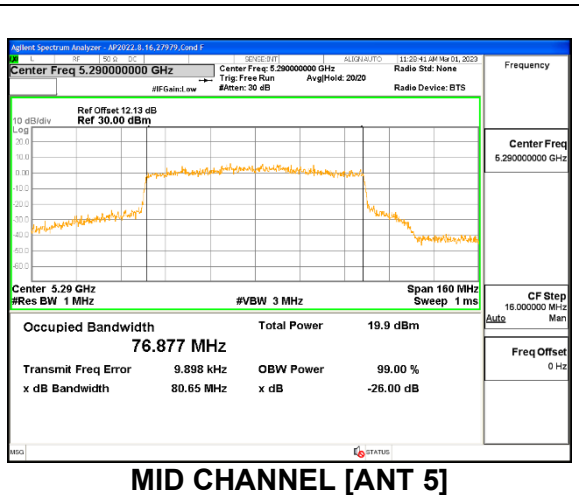

2TX Antenna 6 + Antenna 5 OFDMA MODE: SU, Single User

Channel	Frequency (MHz)	26dB Bandwidth Antenna 6 (MHz)	99% Bandwidth Antenna 6 (MHz)	26dB Bandwidth Antenna 5 (MHz)	99% Bandwidth Antenna 5 (MHz)
Mid	5290	80.28	76.754	80.65	76.877