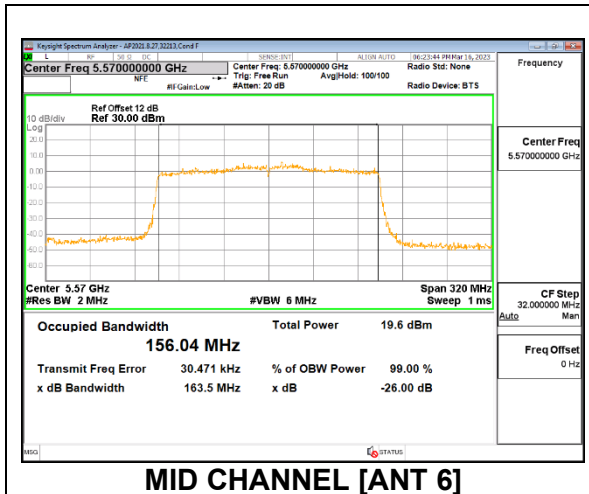

2TX Antenna 6 + Antenna 5 OFDMA MODE: SU, Single User

Channel	Frequency (MHz)	26dB Bandwidth Antenna 6 (MHz)	99% Bandwidth Antenna 6 (MHz)	26dB Bandwidth Antenna 5 (MHz)	99% Bandwidth Antenna 5 (MHz)
Mid	5570	163.5	156.04	162.4	156.49