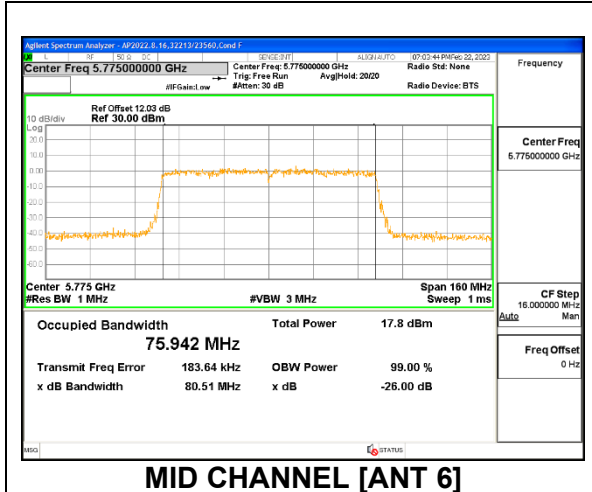

2TX Antenna 6 + Antenna 5 CDD MODE

Channel	Frequency (MHz)	99% Bandwidth Antenna 6 (MHz)	99% Bandwidth Antenna 5 (MHz)
Mid	5775	75.942	76.174