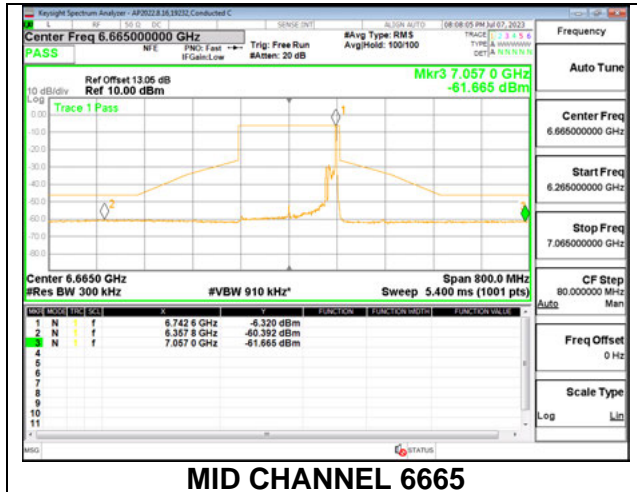

9.6.8. 802.11ax HE160 MODE IN THE UNII-7 BAND

Antenna 6: 26-Tones, RU Index 0

MID CHANNEL 6665

Antenna 6: 26-Tones, RU Index 36

MID CHANNEL 6665

Antenna 6: 26-Tones, S36

MID CHANNEL 6665

Antenna 6 : SU MODE

MID CHANNEL 6665

Antenna 5: 26-Tones, RU Index 0

Antenna 5: 26-Tones, RU Index 36

Antenna 5: 26-Tones, S36

Antenna 5: SU MODE

Antenna 6 + Antenna 5 OFDMA MODE: 26-Tones, RU Index 0

Antenna 6 + Antenna 5 OFDMA MODE: 26-Tones, RU Index 36