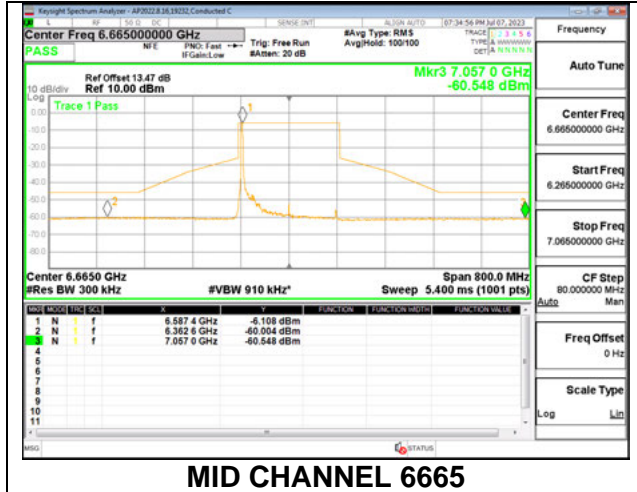

9.6.8. 802.11ax HE160 MODE IN THE UNII-7 BAND

Antenna 6: 26-Tones, RU Index 0

MID CHANNEL 6665

Antenna 6: 26-Tones, RU Index 36

MID CHANNEL 6665

Antenna 6: 26-Tones, S36

MID CHANNEL 6665

Antenna 6 : SU MODE

MID CHANNEL 6665

Antenna 5: 26-Tones, RU Index 0

Antenna 5: 26-Tones, RU Index 36

Antenna 5: 26-Tones, S36

Antenna 5: SU MODE

Antenna 6 + Antenna 5 OFDMA MODE: 26-Tones, RU Index 0

Antenna 6 + Antenna 5 OFDMA MODE: 26-Tones, RU Index 36