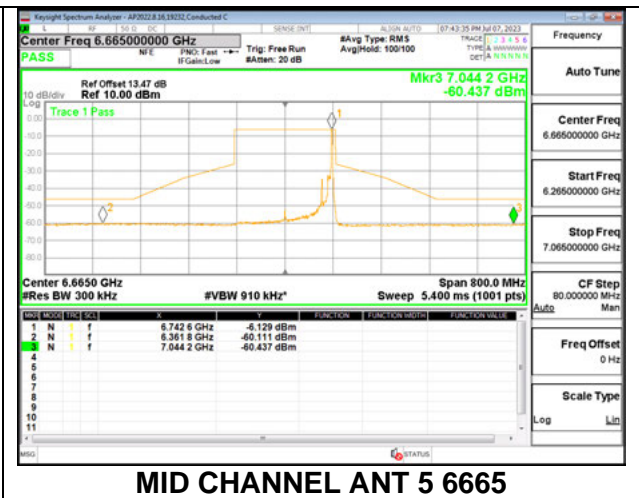

MID CHANNEL ANT 6 6665

MID CHANNEL ANT 5 6665

Antenna 6 + Antenna 5 OFDMA MODE: 26-Tones, S36

MID CHANNEL ANT 6 6665

MID CHANNEL ANT 5 6665

Antenna 6 + Antenna 5 OFDMA MODE: SU

10. SETUP PHOTOS

Refer to report 14523744-EP1V1 for setup photos