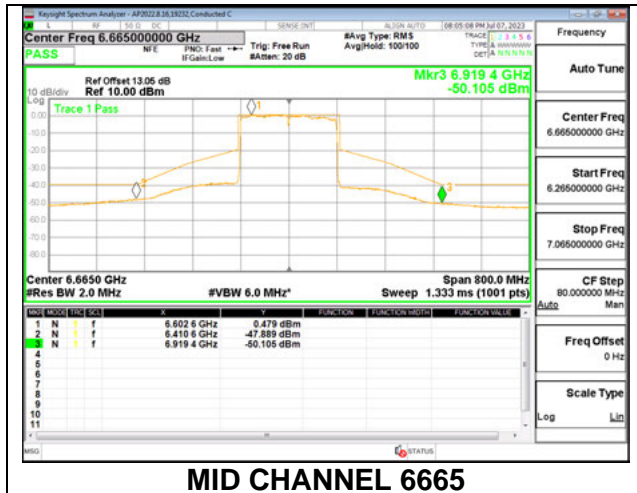

9.6.8. 802.11ax HE160 MODE IN THE UNII-7 BAND

Antenna 6: 26-Tones, RU Index 0

MID CHANNEL 6665

Antenna 6: 26-Tones, RU Index 36

MID CHANNEL 6665

Antenna 6: 26-Tones, S36

MID CHANNEL 6665

Antenna 6 : SU MODE

MID CHANNEL 6665

Antenna 5: 26-Tones, RU Index 0

Antenna 5: 26-Tones, RU Index 36

Antenna 5: 26-Tones, S36

Antenna 5: SU MODE

Antenna 6 + Antenna 5 OFDMA MODE: 26-Tones, RU Index 0

Antenna 6 + Antenna 5 OFDMA MODE: 26-Tones, RU Index 36