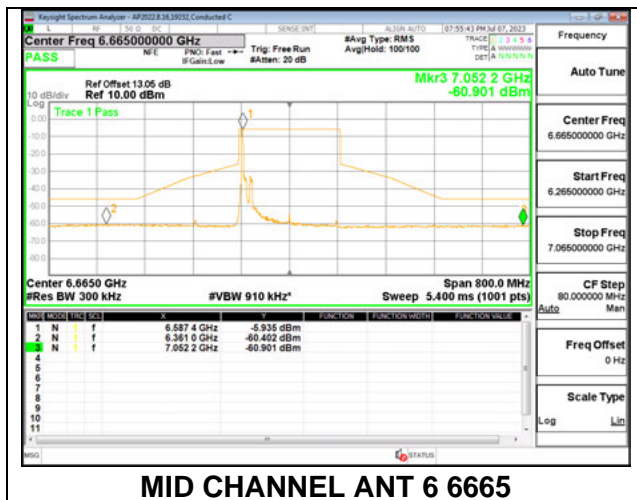

MID CHANNEL 6665

Antenna 5: 26-Tones, RU Index 0

Antenna 5: 26-Tones, RU Index 36

Antenna 5: 26-Tones, S36

Antenna 5: SU MODE

Antenna 6 + Antenna 5 OFDMA MODE: 26-Tones, RU Index 0

Antenna 6 + Antenna 5 OFDMA MODE: 26-Tones, RU Index 36