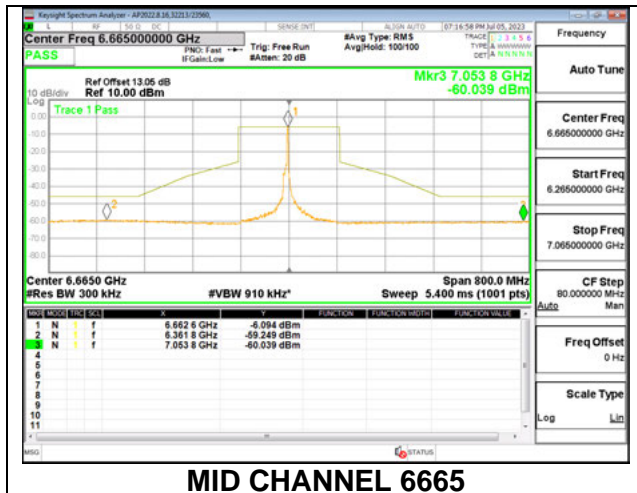

Antenna 6: 26-Tones, RU Index 36

MID CHANNEL 6665