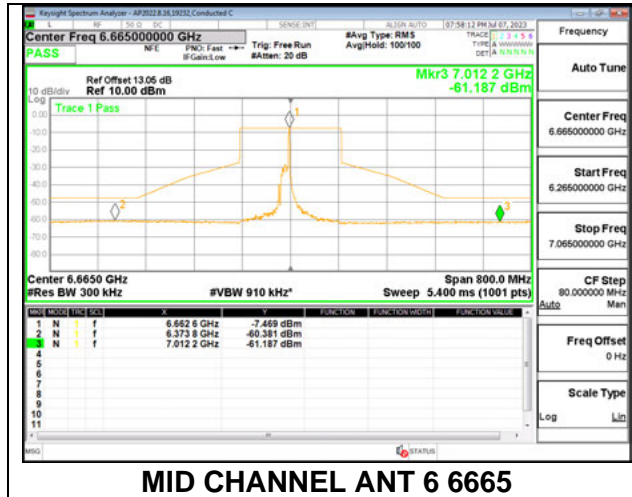

MID CHANNEL 6665

Antenna 5: 26-Tones, RU Index 0

Antenna 5: 26-Tones, RU Index 36

Antenna 5: 26-Tones, S36

Antenna 5: SU MODE

Antenna 6 + Antenna 5 OFDMA MODE: 26-Tones, RU Index 0

Antenna 6 + Antenna 5 OFDMA MODE: 26-Tones, RU Index 36