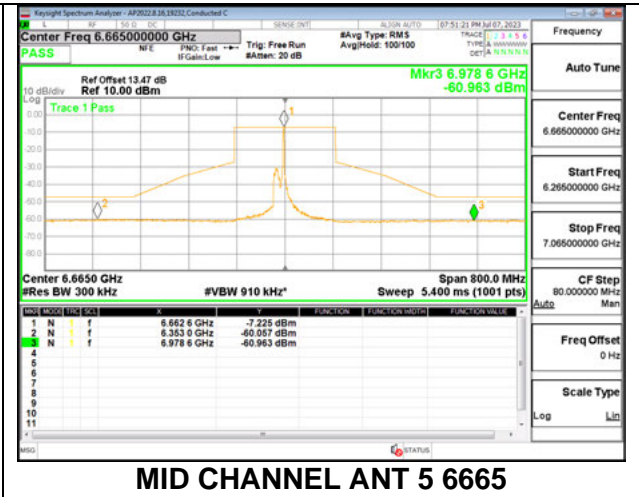

MID CHANNEL ANT 5 6665