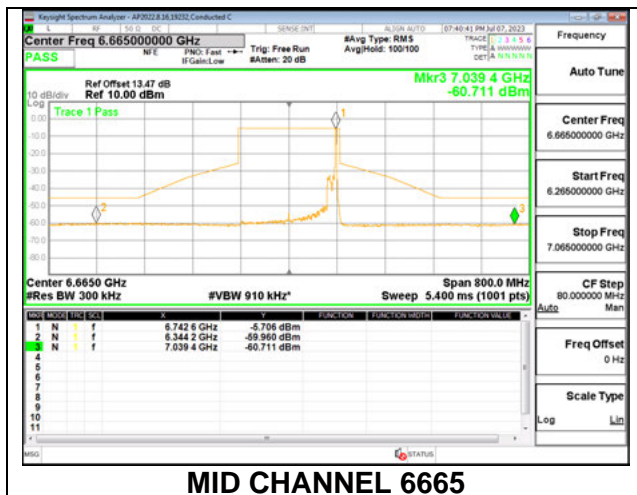

MID CHANNEL 6665

Antenna 5: 26-Tones, RU Index 0

Antenna 5: 26-Tones, RU Index 36

Antenna 5: 26-Tones, S36

Antenna 5: SU MODE

Antenna 6 + Antenna 5 OFDMA MODE: 26-Tones, RU Index 0

Antenna 6 + Antenna 5 OFDMA MODE: 26-Tones, RU Index 36