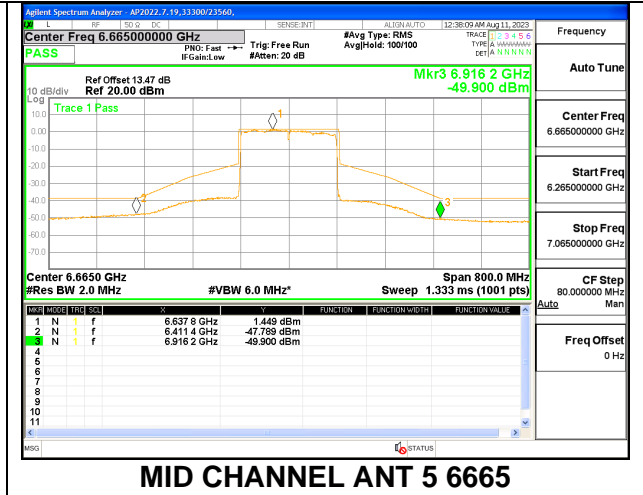

MID CHANNEL ANT 6 6665

MID CHANNEL ANT 5 6665

Antenna 6 + Antenna 5 OFDMA MODE: 26-Tones, S36

MID CHANNEL ANT 6 6665

MID CHANNEL ANT 5 6665

Antenna 6 + Antenna 5 OFDMA MODE: SU

10. SETUP PHOTOS

Refer to report 14523744-EP1V1 for setup photos