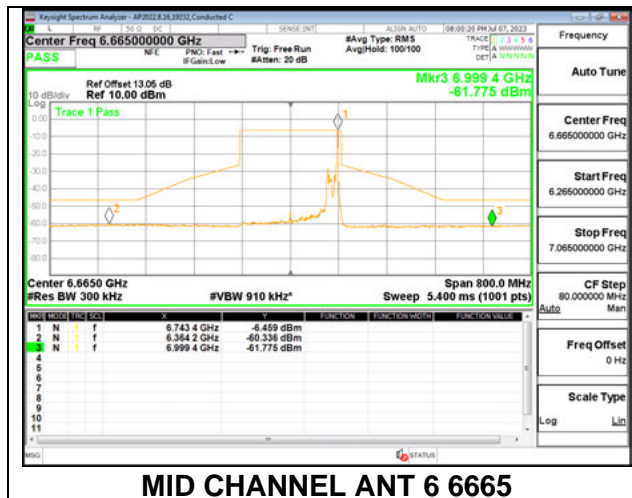

Antenna 6 + Antenna 5 OFDMA MODE: 26-Tones, S36

MID CHANNEL ANT 6 6665