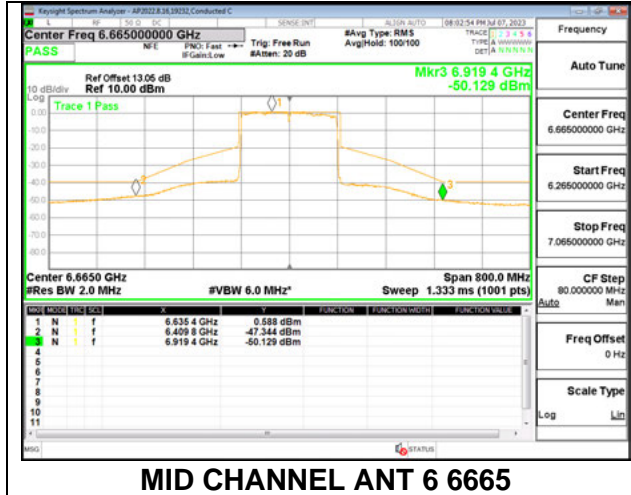

MID CHANNEL ANT 6 6665

MID CHANNEL ANT 5 6665

Antenna 6 + Antenna 5 OFDMA MODE: 26-Tones, S36

MID CHANNEL ANT 6 6665

MID CHANNEL ANT 5 6665

Antenna 6 + Antenna 5 OFDMA MODE: SU

10. SETUP PHOTOS

Refer to report 14523744-EP1V1 for setup photos