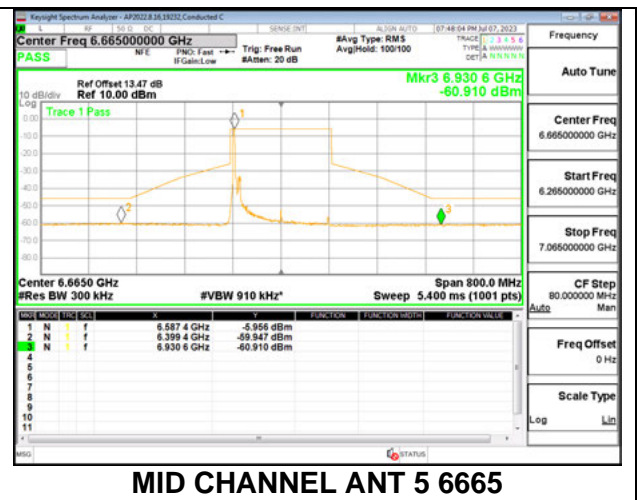

MID CHANNEL 6665

Antenna 5: 26-Tones, RU Index 0

Antenna 5: 26-Tones, RU Index 36

Antenna 5: 26-Tones, S36

Antenna 5: SU MODE

Antenna 6 + Antenna 5 OFDMA MODE: 26-Tones, RU Index 0

Antenna 6 + Antenna 5 OFDMA MODE: 26-Tones, RU Index 36