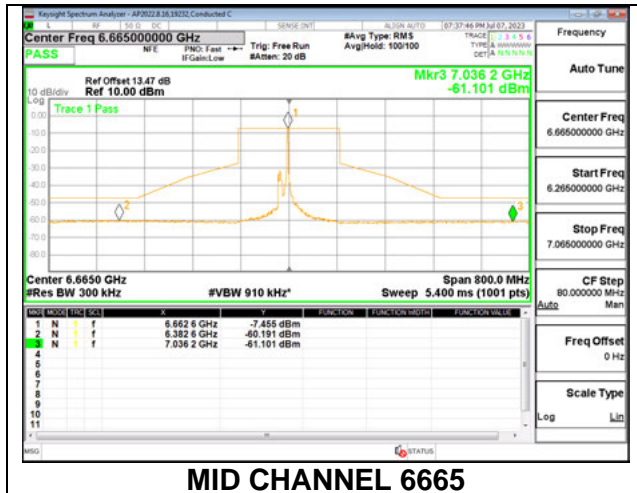

MID CHANNEL 6665

Antenna 5: 26-Tones, RU Index 0

Antenna 5: 26-Tones, RU Index 36

Antenna 5: 26-Tones, S36

Antenna 5: SU MODE

Antenna 6 + Antenna 5 OFDMA MODE: 26-Tones, RU Index 0

Antenna 6 + Antenna 5 OFDMA MODE: 26-Tones, RU Index 36