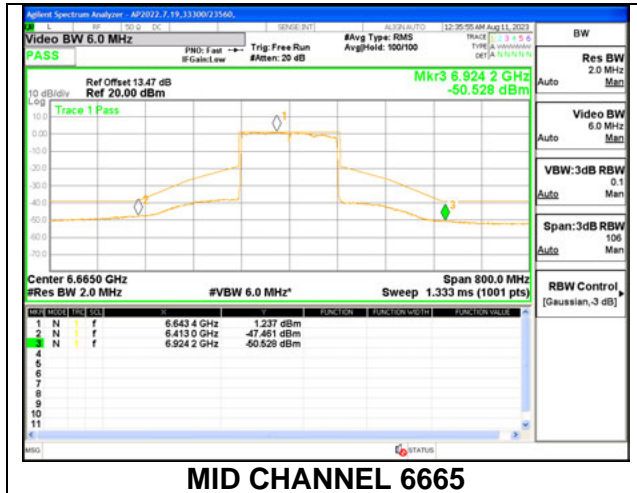

MID CHANNEL 6665

Antenna 5: 26-Tones, RU Index 0

Antenna 5: 26-Tones, RU Index 36

Antenna 5: 26-Tones, S36

Antenna 5: SU MODE

Antenna 6 + Antenna 5 OFDMA MODE: 26-Tones, RU Index 0

Antenna 6 + Antenna 5 OFDMA MODE: 26-Tones, RU Index 36