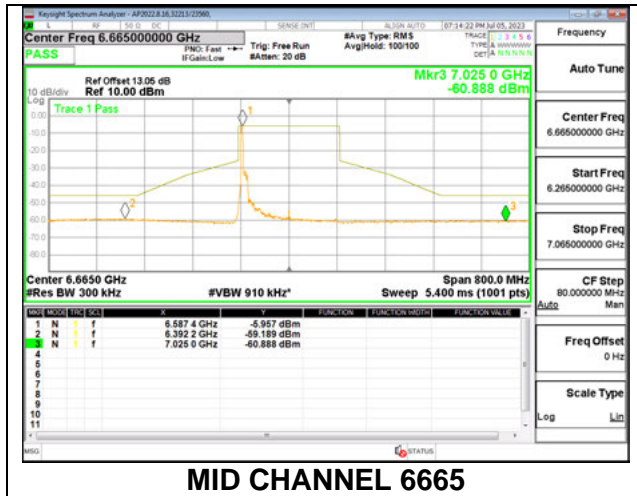

9.6.8. 802.11ax HE160 MODE IN THE UNII-7 BAND

Antenna 6: 26-Tones, RU Index 0

MID CHANNEL 6665

Antenna 6: 26-Tones, RU Index 36

MID CHANNEL 6665

Antenna 6: 26-Tones, S36

MID CHANNEL 6665

Antenna 6 : SU MODE

MID CHANNEL 6665

Antenna 5: 26-Tones, RU Index 0

Antenna 5: 26-Tones, RU Index 36

Antenna 5: 26-Tones, S36

Antenna 5: SU MODE

Antenna 6 + Antenna 5 OFDMA MODE: 26-Tones, RU Index 0

Antenna 6 + Antenna 5 OFDMA MODE: 26-Tones, RU Index 36