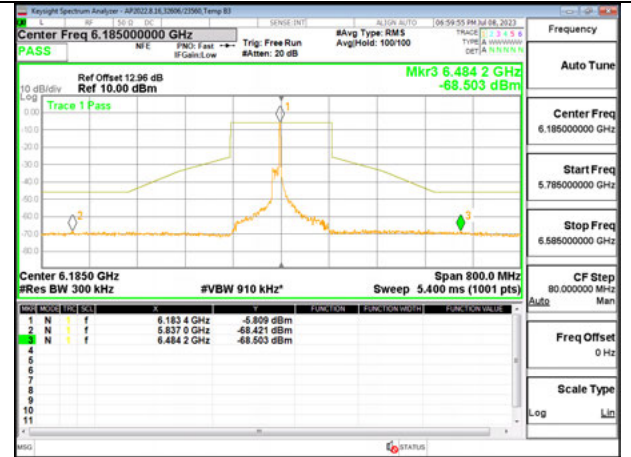

Antenna 6: 26-Tones, RU Index 0

LOW CHANNEL 6025

MID CHANNEL 6185

HIGH CHANNEL 6345

Antenna 6: 26-Tones, RU Index 36

LOW CHANNEL 6025

MID CHANNEL 6185

HIGH CHANNEL 6345