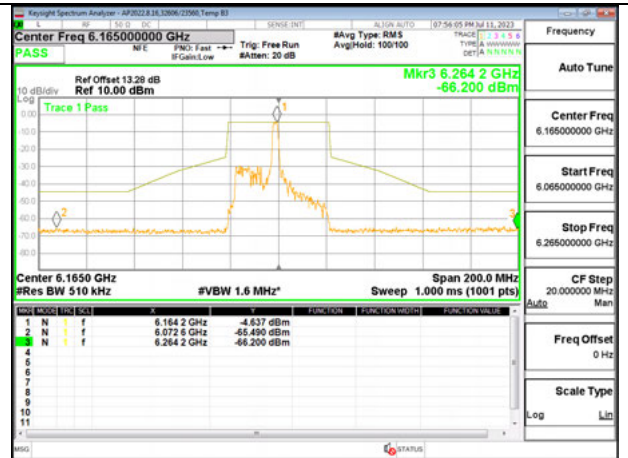

HIGH CHANNEL ANT 5 6405

2TX Antenna 6 + Antenna 5 SDM MODE - 26-Tones, RU Index 8

LOW CHANNEL ANT 6 5965

LOW CHANNEL ANT 5 5965

MID CHANNEL ANT 6 6165

MID CHANNEL ANT 5 6165

HIGH CHANNEL ANT 6 6405

HIGH CHANNEL ANT 5 6405