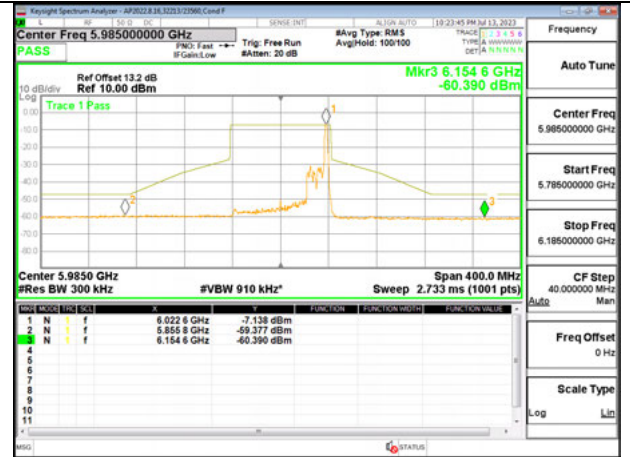

LOW CHANNEL ANT 5 5985