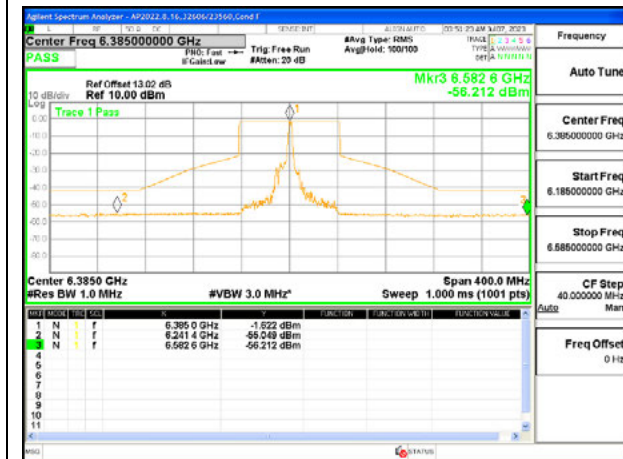

LOW CHANNEL 5985

MID CHANNEL 6145

HIGH CHANNEL 6385

Antenna 6: 26-Tones, RU Index 18

LOW CHANNEL 5985

MID CHANNEL 6145

HIGH CHANNEL 6385

Antenna 6: 26-Tones, RU Index 36