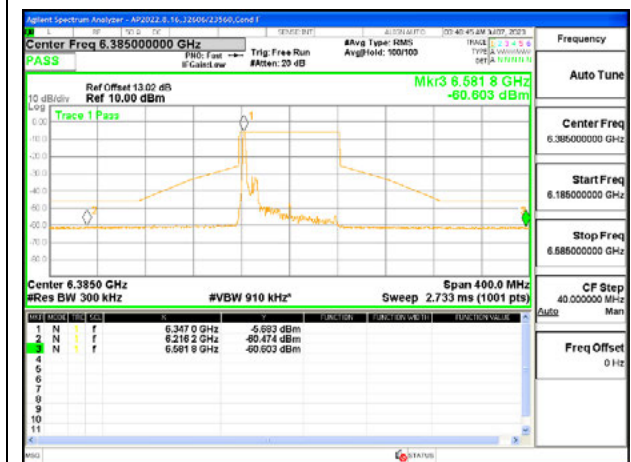

HIGH CHANNEL 6385