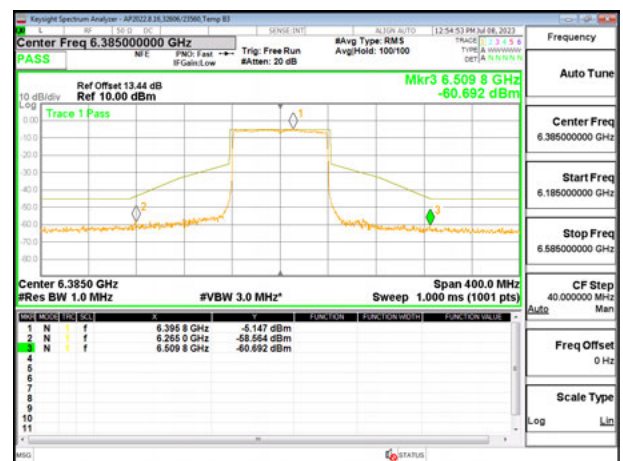

HIGH CHANNEL ANT 5 6385