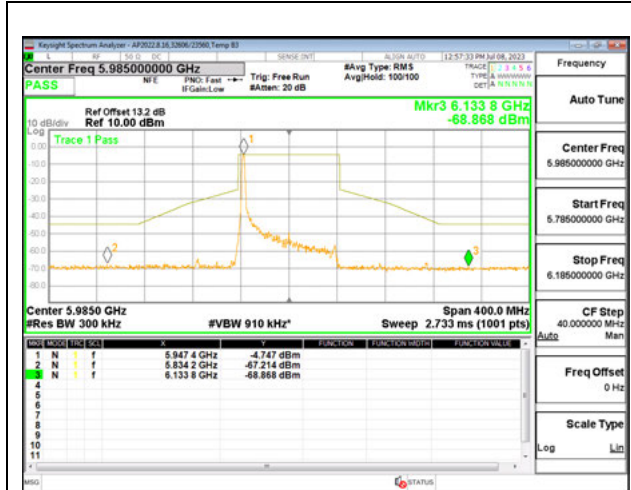

LOW CHANNEL 5985

MID CHANNEL 6145

HIGH CHANNEL 6385

Antenna 6: SU MODE

LOW CHANNEL 5985

MID CHANNEL 6145

HIGH CHANNEL 6385

Antenna 5: 26-Tones, RU Index 0