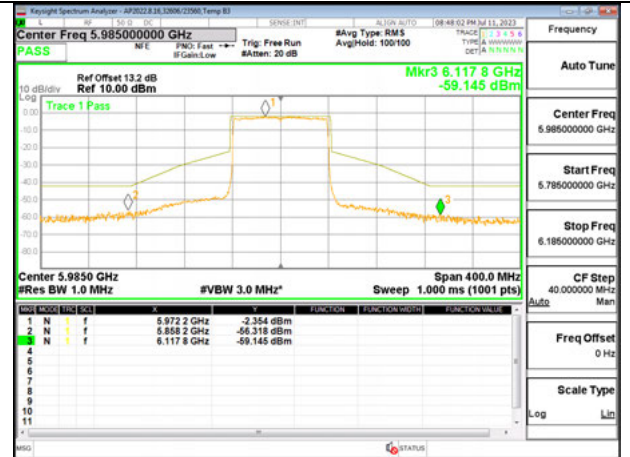

LOW CHANNEL ANT 5 5985