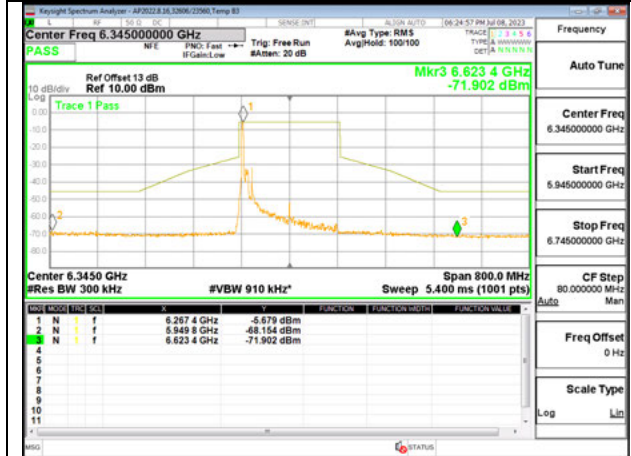

HIGH CHANNEL 6345