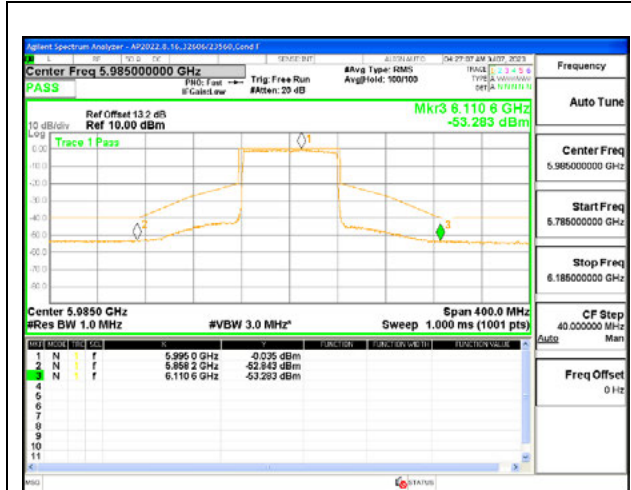

LOW CHANNEL 5985

MID CHANNEL 6145

HIGH CHANNEL 6385

Antenna 5: SU MODE

LOW CHANNEL 5985

MID CHANNEL 6145

HIGH CHANNEL 6385

Antenna 6 + Antenna 5 OFDMA MODE: 26-Tones, RU Index 0