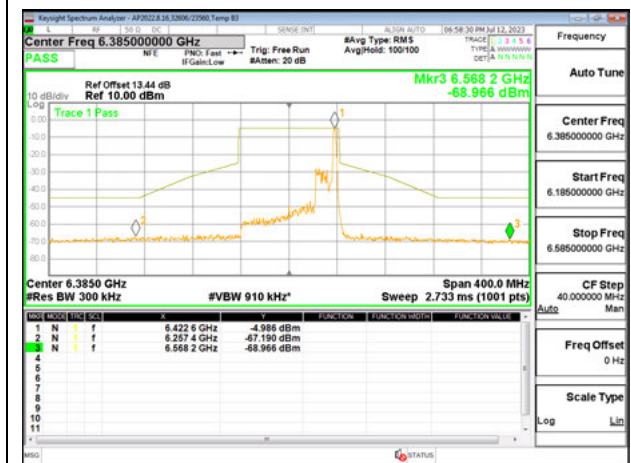

LOW CHANNEL 5985

MID CHANNEL 6145

HIGH CHANNEL 6385

Antenna 5: 26-Tones, RU Index 18

LOW CHANNEL 5985

MID CHANNEL 6145

HIGH CHANNEL 6385

Antenna 5: 26-Tones, RU Index 36

LOW CHANNEL 5985

MID CHANNEL 6145

HIGH CHANNEL 6385

Antenna 5: SU MODE

LOW CHANNEL 5985

MID CHANNEL 6145

HIGH CHANNEL 6385

Antenna 6 + Antenna 5 OFDMA MODE: 26-Tones, RU Index 0