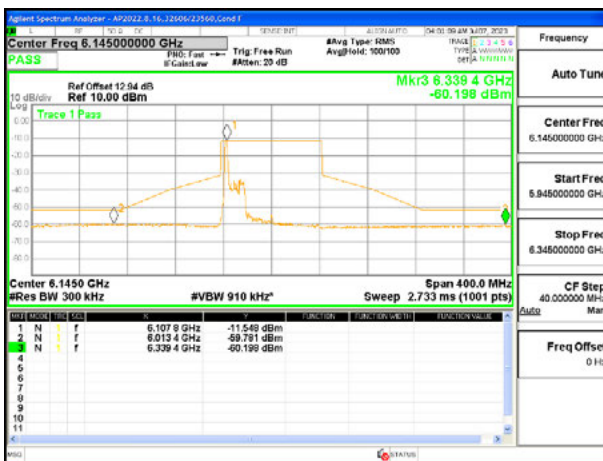

MID CHANNEL ANT 6 6145