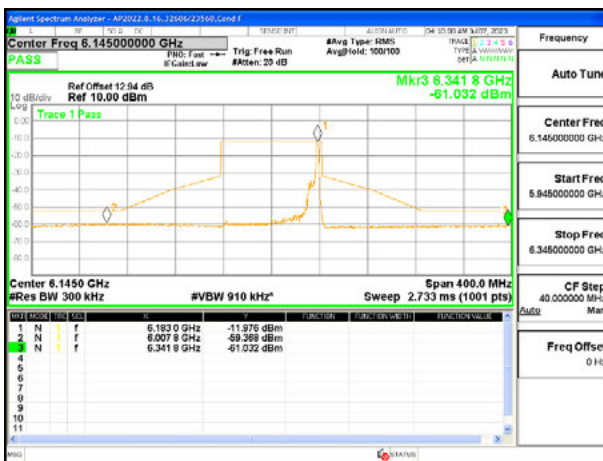

LOW CHANNEL ANT 5 5985

MID CHANNEL ANT 6 6145

MID CHANNEL ANT 5 6145

HIGH CHANNEL ANT 6 6385

HIGH CHANNEL ANT 5 6385

Antenna 6 + Antenna 5 OFDMA MODE: 26-Tones, RU Index 36

LOW CHANNEL ANT 6 5985

LOW CHANNEL ANT 5 5985