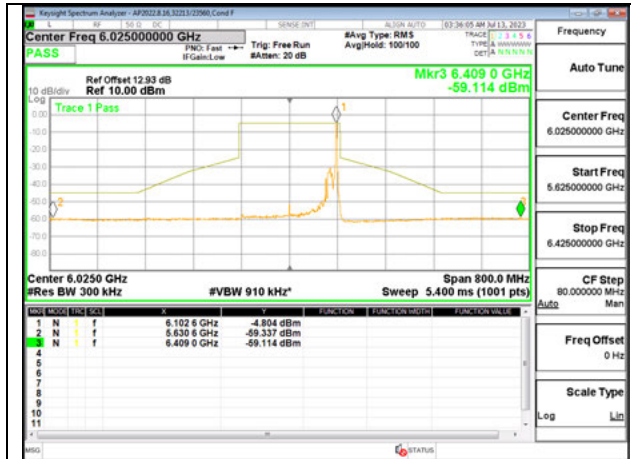

Antenna 6: 26-Tones, S36

LOW CHANNEL 6025