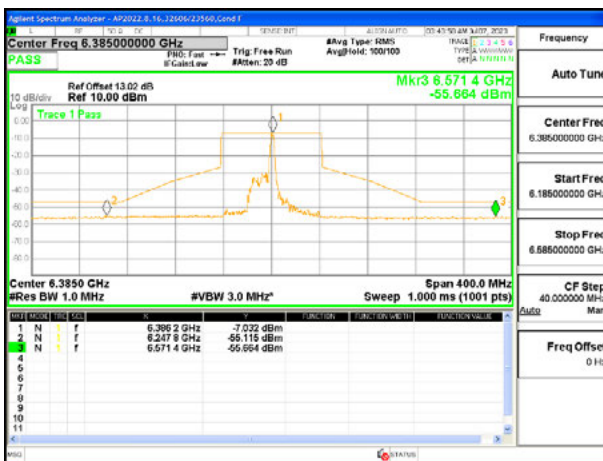

HIGH CHANNEL ANT 6 6385