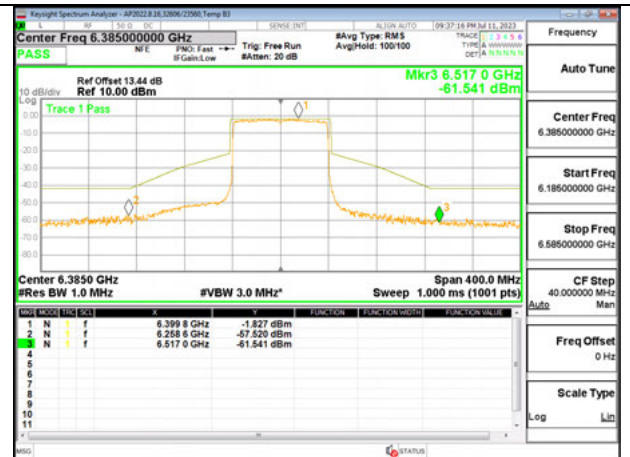

2TX Antenna 6 + Antenna 5 SDM MODE - SU Mode

LOW CHANNEL ANT 6 5985

LOW CHANNEL ANT 5 5985

MID CHANNEL ANT 6 6145

MID CHANNEL ANT 5 6145

HIGH CHANNEL ANT 6 6385

HIGH CHANNEL ANT 5 6385

9.5.4. 802.11ax HE160 MODE IN THE UNII-5 BAND