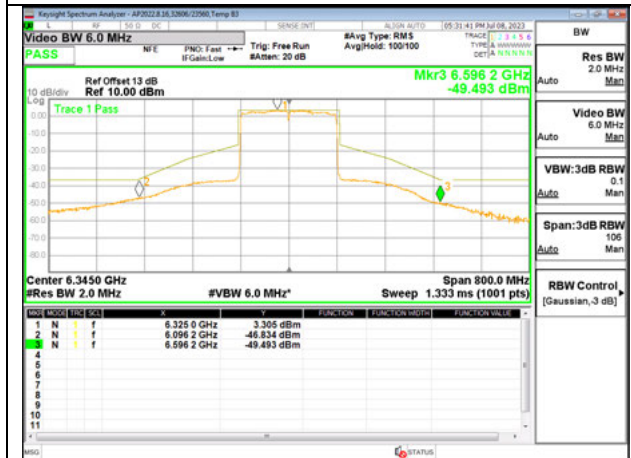

Antenna 6: 26-Tones, S36

LOW CHANNEL 6025

MID CHANNEL 6185

HIGH CHANNEL 6345

Antenna 6: SU MODE

LOW CHANNEL 6025

MID CHANNEL 6185

HIGH CHANNEL 6345

Antenna 5: 26-Tones, RU Index 0

LOW CHANNEL 6025

MID CHANNEL 6185

HIGH CHANNEL 6345