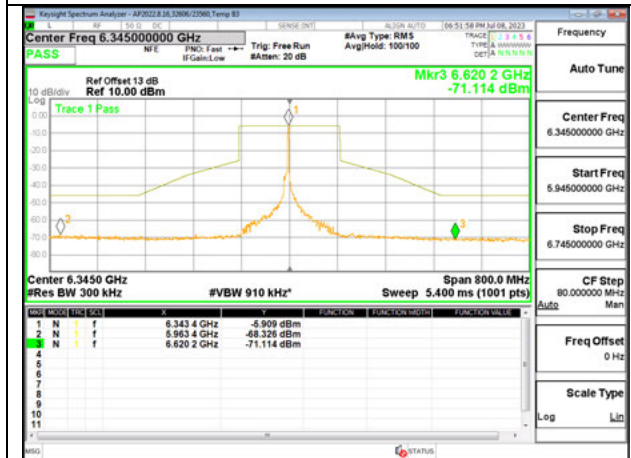

Antenna 6: 26-Tones, RU Index 0

LOW CHANNEL 6025

MID CHANNEL 6185

HIGH CHANNEL 6345

Antenna 6: 26-Tones, RU Index 36

LOW CHANNEL 6025

MID CHANNEL 6185

HIGH CHANNEL 6345