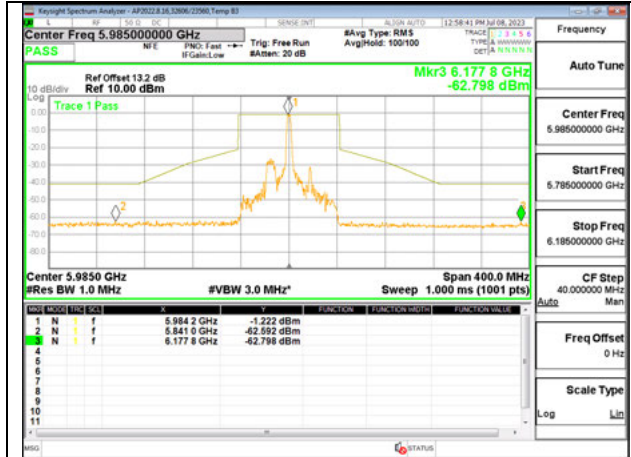

LOW CHANNEL 5985

MID CHANNEL 6145

HIGH CHANNEL 6385

Antenna 5: 26-Tones, RU Index 18

LOW CHANNEL 5985

MID CHANNEL 6145

HIGH CHANNEL 6385

Antenna 5: 26-Tones, RU Index 36

LOW CHANNEL 5985

MID CHANNEL 6145

HIGH CHANNEL 6385

Antenna 5: SU MODE

LOW CHANNEL 5985

MID CHANNEL 6145

HIGH CHANNEL 6385

Antenna 6 + Antenna 5 OFDMA MODE: 26-Tones, RU Index 0