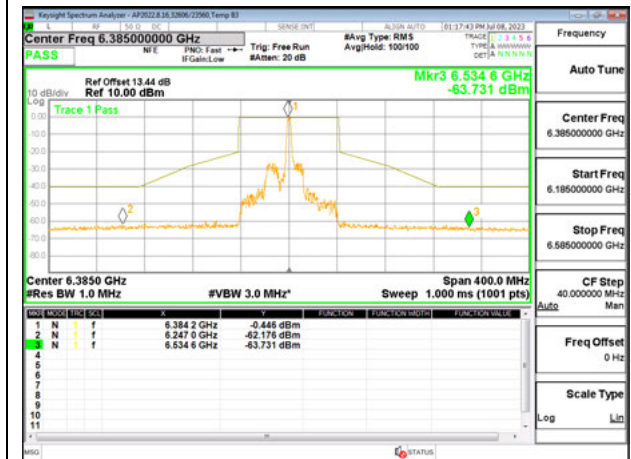

LOW CHANNEL 5985

MID CHANNEL 6145

HIGH CHANNEL 6385

Antenna 5: 26-Tones, RU Index 18

LOW CHANNEL 5985

MID CHANNEL 6145

HIGH CHANNEL 6385

Antenna 5: 26-Tones, RU Index 36

LOW CHANNEL 5985

MID CHANNEL 6145

HIGH CHANNEL 6385

Antenna 5: SU MODE

LOW CHANNEL 5985

MID CHANNEL 6145

HIGH CHANNEL 6385

Antenna 6 + Antenna 5 OFDMA MODE: 26-Tones, RU Index 0