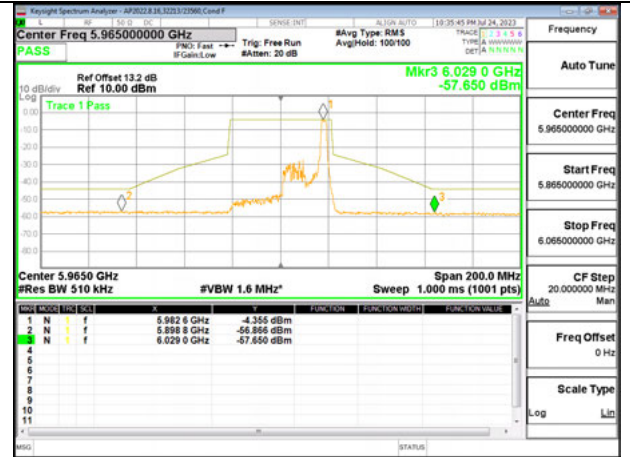

LOW CHANNEL ANT 5 5965