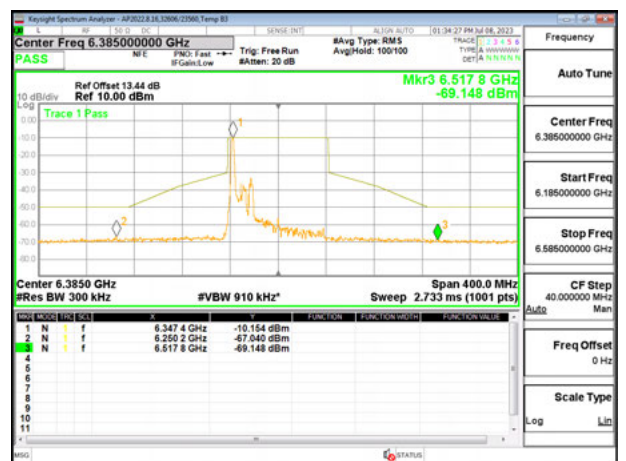

LOW CHANNEL ANT 6 5985

LOW CHANNEL ANT 5 5985

MID CHANNEL ANT 6 6145

MID CHANNEL ANT 5 6145

HIGH CHANNEL ANT 6 6385

HIGH CHANNEL ANT 5 6385

Antenna 6 + Antenna 5 OFDMA MODE: 26-Tones, RU Index 18

LOW CHANNEL ANT 6 5985