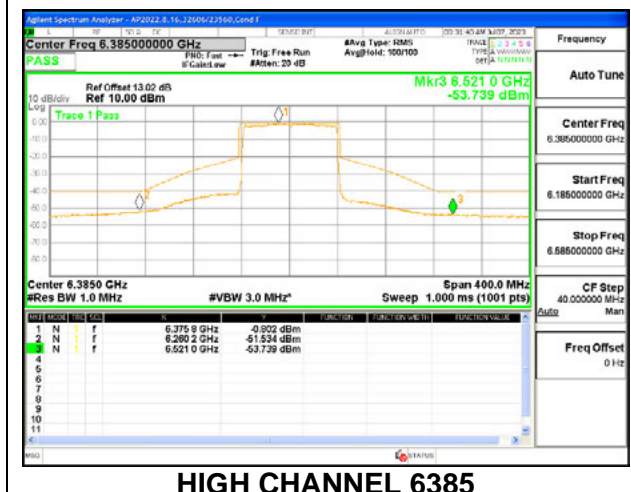

HIGH CHANNEL 6385