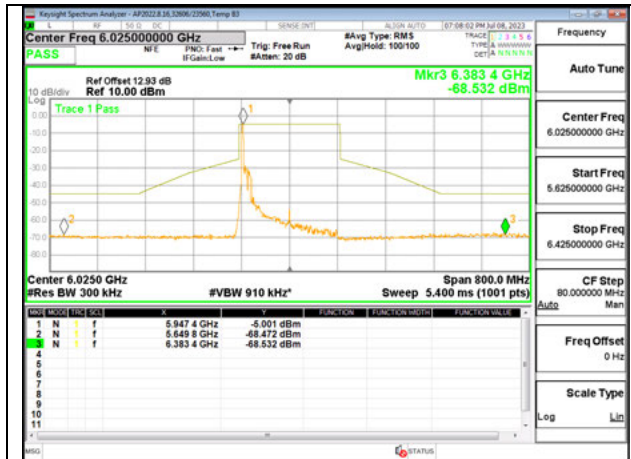

9.5.4. 802.11ax HE160 MODE IN THE UNII-5 BAND

Antenna 6: 26-Tones, RU Index 0

LOW CHANNEL 6025