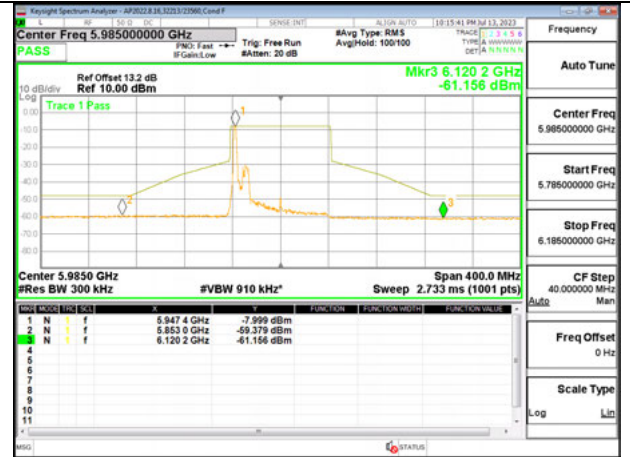

MID CHANNEL ANT 5 6145

HIGH CHANNEL ANT 6 6385

HIGH CHANNEL ANT 5 6385

2TX Antenna 6 + Antenna 5 SDM MODE - 26-Tones, RU Index 0

LOW CHANNEL ANT 6 5985

LOW CHANNEL ANT 5 5985

MID CHANNEL ANT 6 6145

MID CHANNEL ANT 5 6145