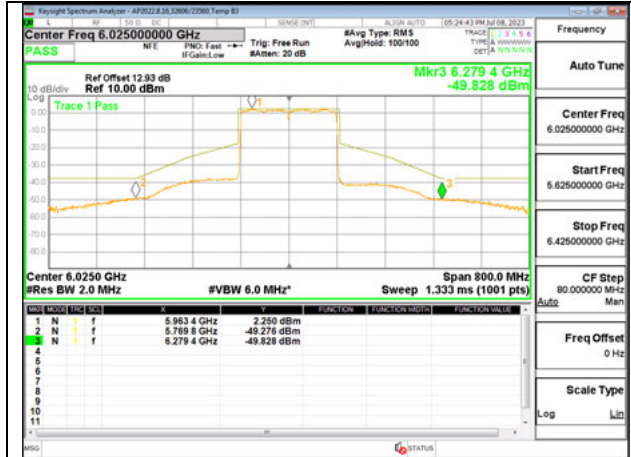

Antenna 6: 26-Tones, RU Index 0

LOW CHANNEL 6025

MID CHANNEL 6185

HIGH CHANNEL 6345

Antenna 6: 26-Tones, RU Index 36

LOW CHANNEL 6025

MID CHANNEL 6185

HIGH CHANNEL 6345

Antenna 6: 26-Tones, S36

LOW CHANNEL 6025

MID CHANNEL 6185

HIGH CHANNEL 6345

Antenna 6: SU MODE

LOW CHANNEL 6025

MID CHANNEL 6185

HIGH CHANNEL 6345

Antenna 5: 26-Tones, RU Index 0

LOW CHANNEL 6025

MID CHANNEL 6185

HIGH CHANNEL 6345