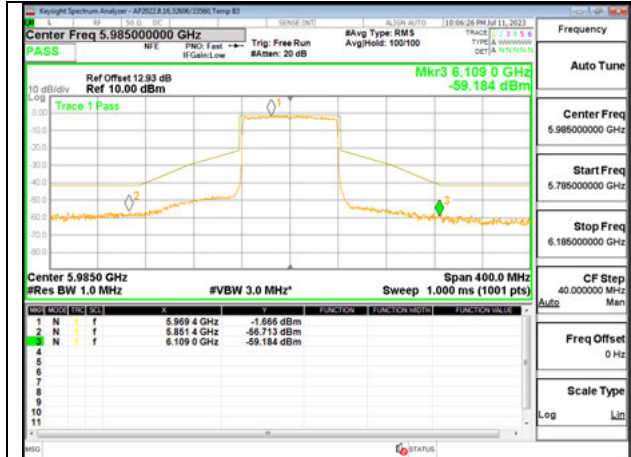

2TX Antenna 6 + Antenna 5 SDM MODE - SU Mode

LOW CHANNEL ANT 6 5985