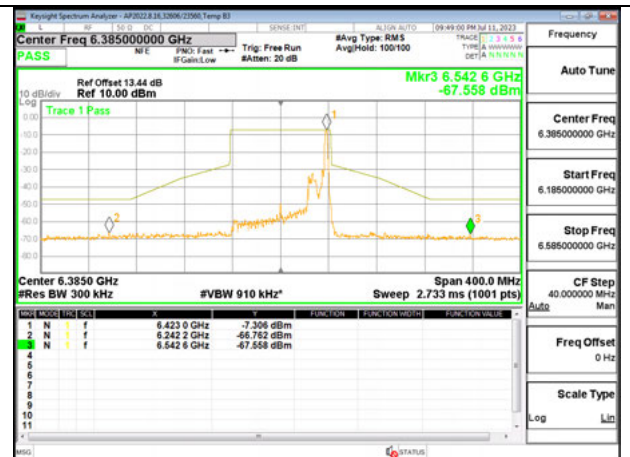

HIGH CHANNEL ANT 5 6385

2TX Antenna 6 + Antenna 5 SDM MODE - 26-Tones, RU Index 36

LOW CHANNEL ANT 6 5985

LOW CHANNEL ANT 5 5985

MID CHANNEL ANT 6 6145

MID CHANNEL ANT 5 6145

HIGH CHANNEL ANT 6 6385

HIGH CHANNEL ANT 5 6385