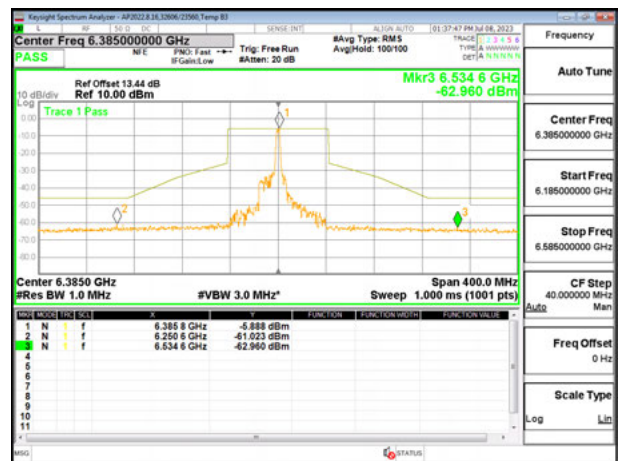

LOW CHANNEL ANT 5 5985

MID CHANNEL ANT 6 6145

MID CHANNEL ANT 5 6145

HIGH CHANNEL ANT 6 6385

HIGH CHANNEL ANT 5 6385

Antenna 6 + Antenna 5 OFDMA MODE: 26-Tones, RU Index 36

LOW CHANNEL ANT 6 5985

LOW CHANNEL ANT 5 5985