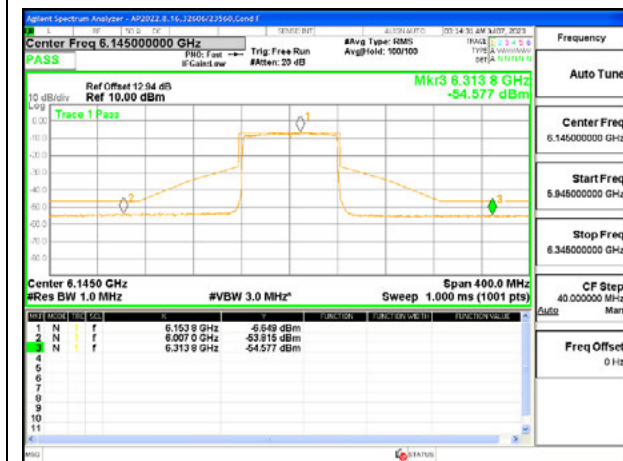

MID CHANNEL ANT 6 6145

MID CHANNEL ANT 5 6145

HIGH CHANNEL ANT 6 6385

HIGH CHANNEL ANT 5 6385

Antenna 6 + Antenna 5 OFDMA MODE: SU

LOW CHANNEL ANT 6 5985

LOW CHANNEL ANT 5 5985

MID CHANNEL ANT 6 6145