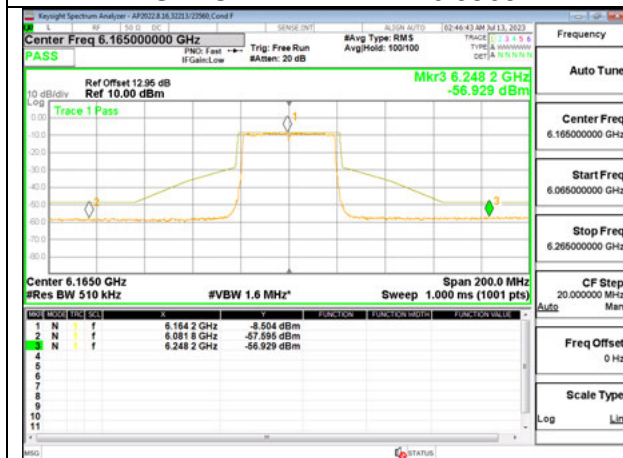

Antenna 6 + Antenna 5 OFDMA MODE: SU MODE

2TX Antenna 6 + Antenna 5 SDM MODE - 26-Tones, RU Index 0

LOW CHANNEL ANT 6 5965

LOW CHANNEL ANT 5 5965

MID CHANNEL ANT 6 6165

MID CHANNEL ANT 5 6165

HIGH CHANNEL ANT 6 6405