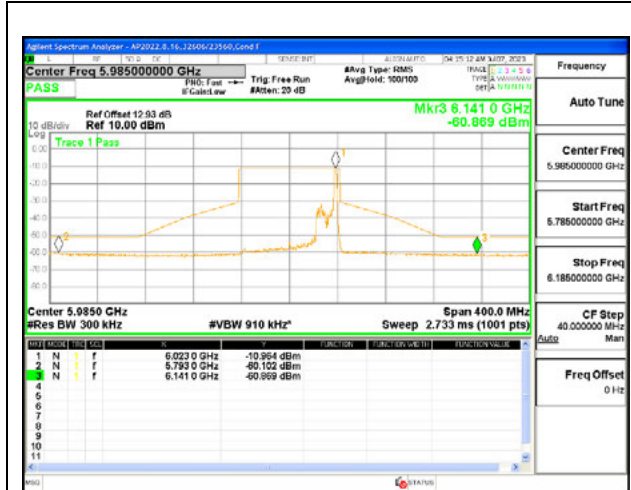

LOW CHANNEL ANT 5 5985

MID CHANNEL ANT 6 6145

MID CHANNEL ANT 5 6145

HIGH CHANNEL ANT 6 6385

HIGH CHANNEL ANT 5 6385

Antenna 6 + Antenna 5 OFDMA MODE: 26-Tones, RU Index 36

LOW CHANNEL ANT 6 5985

LOW CHANNEL ANT 5 5985