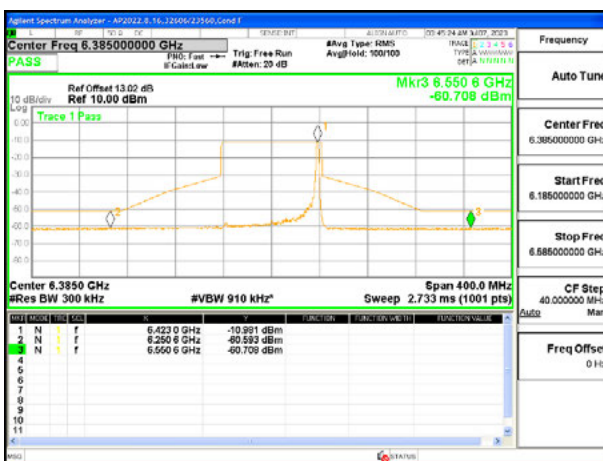

HIGH CHANNEL ANT 6 6385