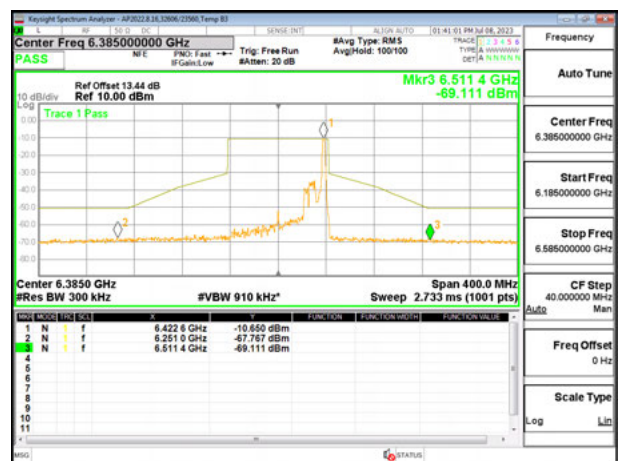

HIGH CHANNEL ANT 5 6385