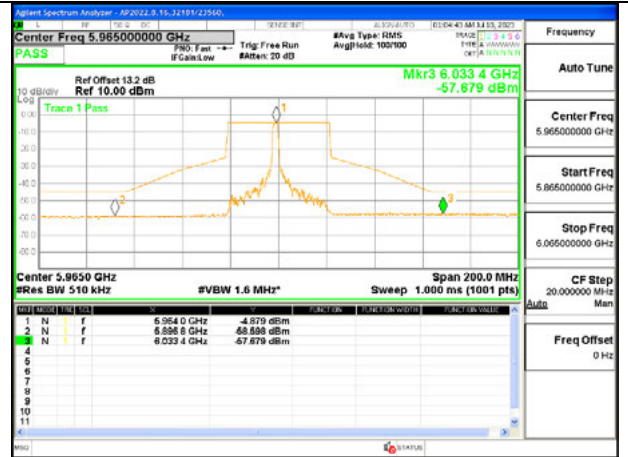

LOW CHANNEL ANT 5 5965