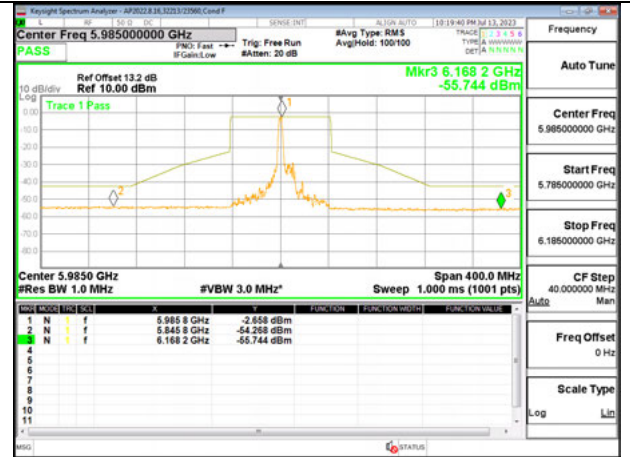

HIGH CHANNEL ANT 6 6385

HIGH CHANNEL ANT 5 6385

2TX Antenna 6 + Antenna 5 SDM MODE - 26-Tones, RU Index 18

LOW CHANNEL ANT 6 5985

LOW CHANNEL ANT 5 5985

MID CHANNEL ANT 6 6145

MID CHANNEL ANT 5 6145

HIGH CHANNEL ANT 6 6385