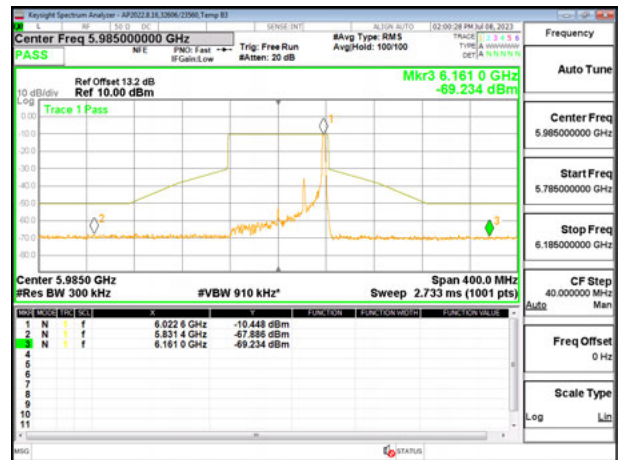

LOW CHANNEL ANT 5 5985

MID CHANNEL ANT 6 6145

MID CHANNEL ANT 5 6145

HIGH CHANNEL ANT 6 6385

HIGH CHANNEL ANT 5 6385

Antenna 6 + Antenna 5 OFDMA MODE: 26-Tones, RU Index 36

LOW CHANNEL ANT 6 5985

LOW CHANNEL ANT 5 5985