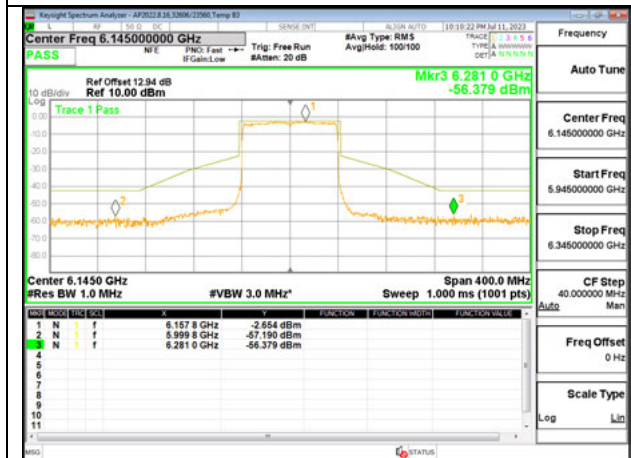

MID CHANNEL ANT 6 6145