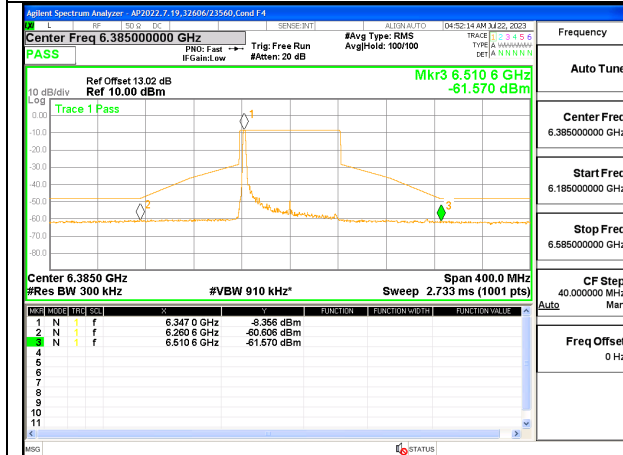

MID CHANNEL ANT 5 6145

HIGH CHANNEL ANT 6 6385

HIGH CHANNEL ANT 5 6385

2TX Antenna 6 + Antenna 5 SDM MODE - 26-Tones, RU Index 0

LOW CHANNEL ANT 6 5985

LOW CHANNEL ANT 5 5985

MID CHANNEL ANT 6 6145

MID CHANNEL ANT 5 6145