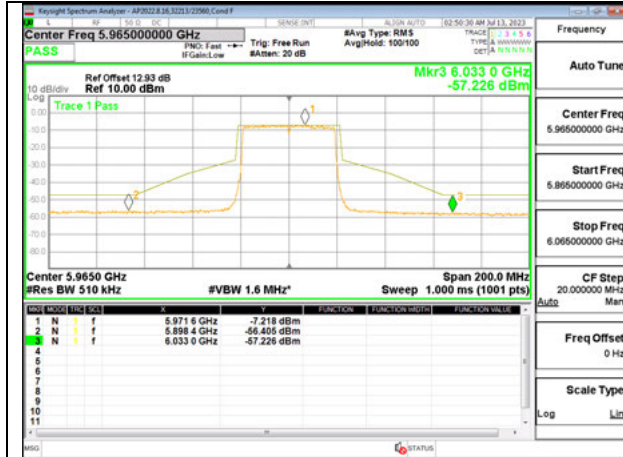

Antenna 6 + Antenna 5 OFDMA MODE: SU MODE

2TX Antenna 6 + Antenna 5 SDM MODE - 26-Tones, RU Index 0

LOW CHANNEL ANT 6 5965

LOW CHANNEL ANT 5 5965

MID CHANNEL ANT 6 6165

MID CHANNEL ANT 5 6165

HIGH CHANNEL ANT 6 6405