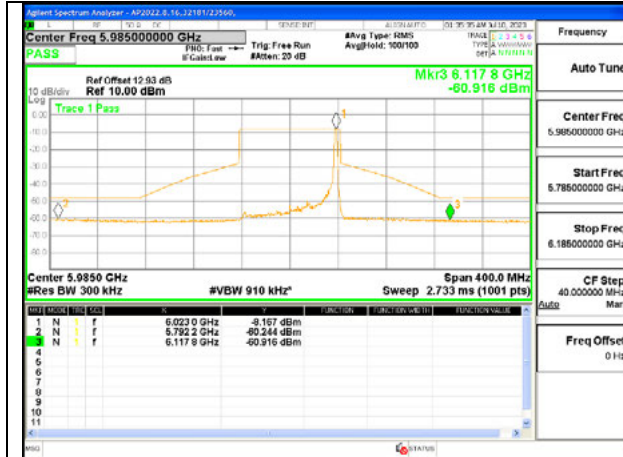

2TX Antenna 6 + Antenna 5 SDM MODE - 26-Tones, RU Index 36

LOW CHANNEL ANT 6 5985