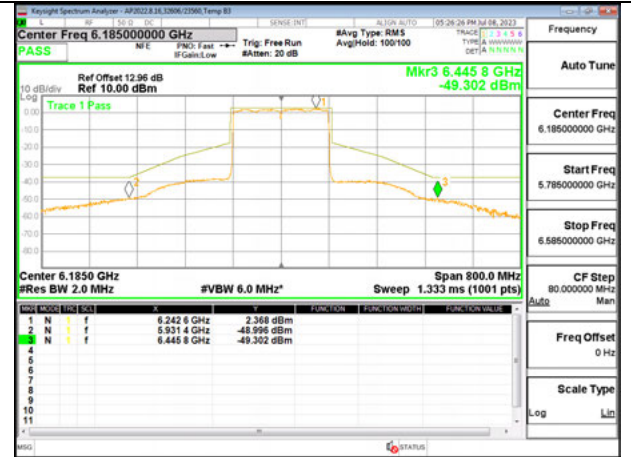

Antenna 6: 26-Tones, S36

LOW CHANNEL 6025

MID CHANNEL 6185

HIGH CHANNEL 6345

Antenna 6: SU MODE

LOW CHANNEL 6025

MID CHANNEL 6185

HIGH CHANNEL 6345

Antenna 5: 26-Tones, RU Index 0

LOW CHANNEL 6025

MID CHANNEL 6185

HIGH CHANNEL 6345