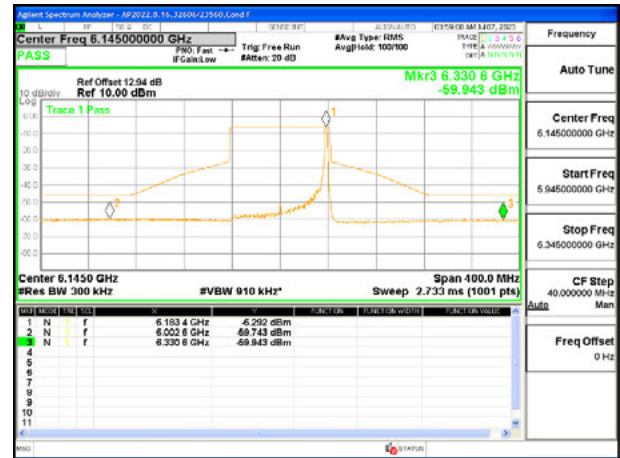

MID CHANNEL 6145