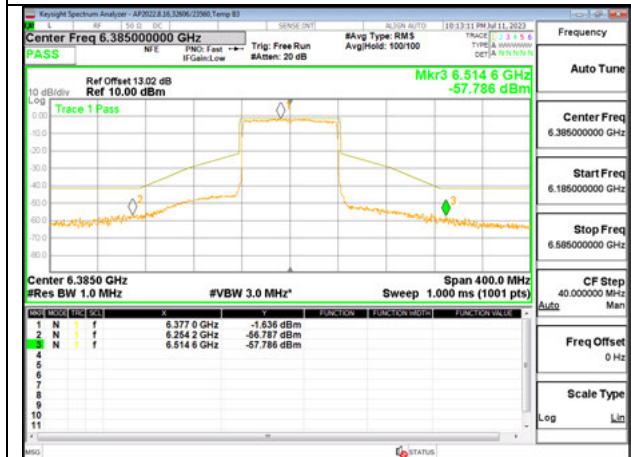

2TX Antenna 6 + Antenna 5 SDM MODE - SU Mode

LOW CHANNEL ANT 6 5985

LOW CHANNEL ANT 5 5985

MID CHANNEL ANT 6 6145

MID CHANNEL ANT 5 6145

HIGH CHANNEL ANT 6 6385

HIGH CHANNEL ANT 5 6385

9.5.4. 802.11ax HE160 MODE IN THE UNII-5 BAND