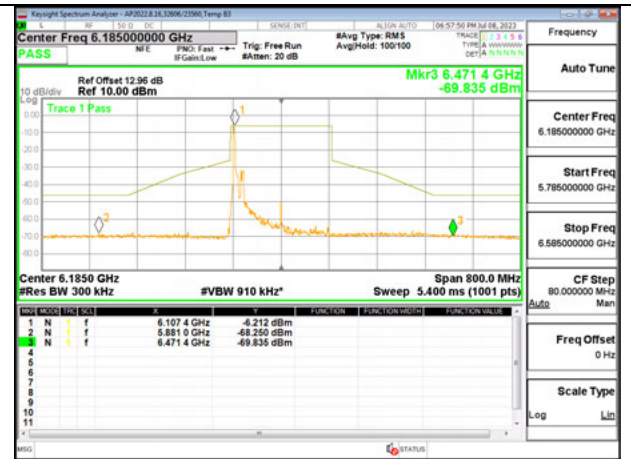

MID CHANNEL 6185