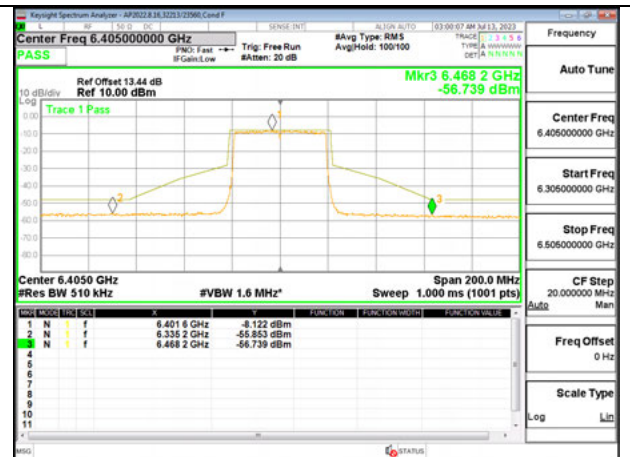

Antenna 6 + Antenna 5 OFDMA MODE: SU MODE

2TX Antenna 6 + Antenna 5 SDM MODE - 26-Tones, RU Index 0

LOW CHANNEL ANT 6 5965

LOW CHANNEL ANT 5 5965

MID CHANNEL ANT 6 6165

MID CHANNEL ANT 5 6165

HIGH CHANNEL ANT 6 6405