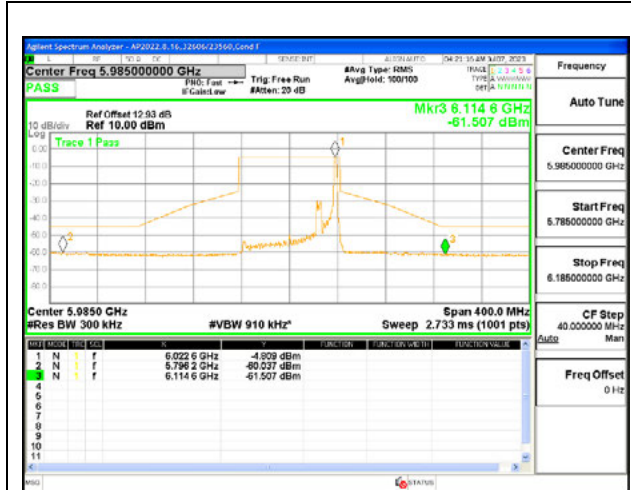

LOW CHANNEL 5985

MID CHANNEL 6145

HIGH CHANNEL 6385

Antenna 6: 26-Tones, RU Index 18

LOW CHANNEL 5985

MID CHANNEL 6145

HIGH CHANNEL 6385

Antenna 6: 26-Tones, RU Index 36