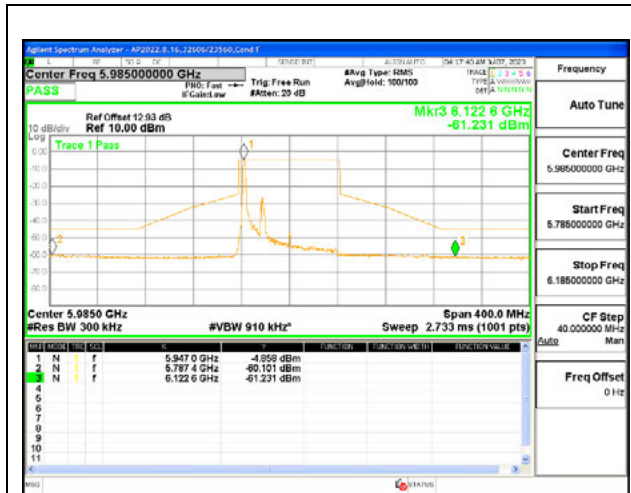

LOW CHANNEL ANT 6 5965

LOW CHANNEL ANT 5 5965

MID CHANNEL ANT 6 6165

MID CHANNEL ANT 5 6165

HIGH CHANNEL ANT 6 6405

HIGH CHANNEL ANT 5 6405

9.5.3. 802.11ax HE80 MODE IN THE UNII-5 BAND

Antenna 6: 26-Tones, RU Index 0