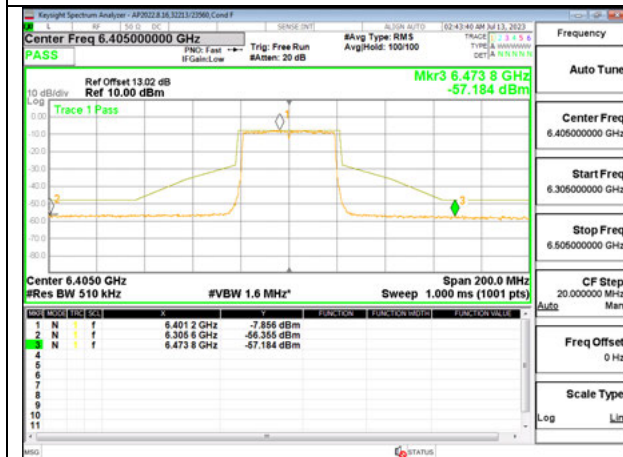

Antenna 6 + Antenna 5 OFDMA MODE: SU MODE

2TX Antenna 6 + Antenna 5 SDM MODE - 26-Tones, RU Index 0

LOW CHANNEL ANT 6 5965

LOW CHANNEL ANT 5 5965

MID CHANNEL ANT 6 6165

MID CHANNEL ANT 5 6165

HIGH CHANNEL ANT 6 6405