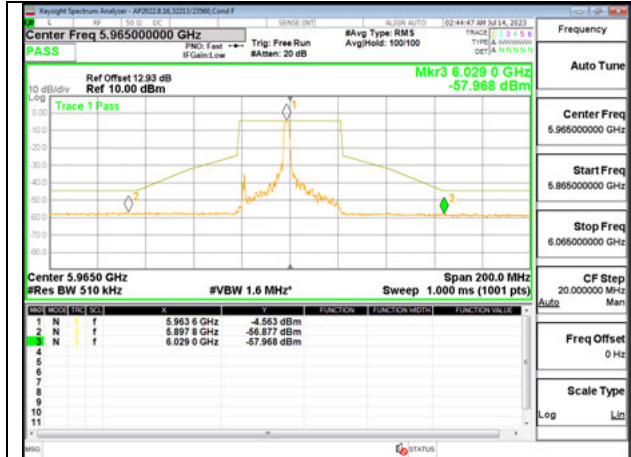

2TX Antenna 6 + Antenna 5 SDM MODE - 26-Tones, RU Index 8

LOW CHANNEL ANT 6 5965