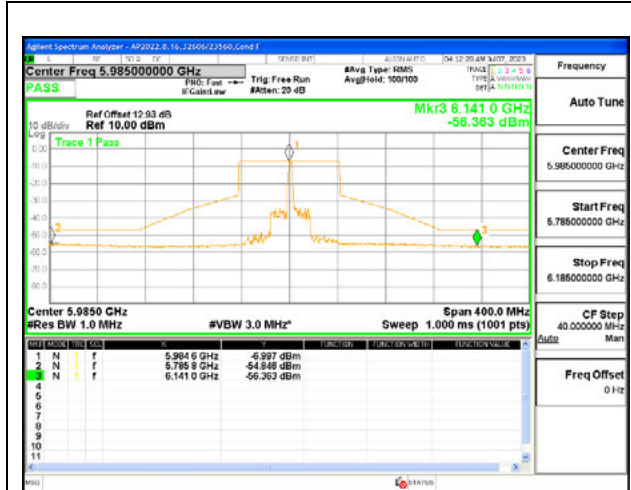

LOW CHANNEL ANT 6 5985

LOW CHANNEL ANT 5 5985

MID CHANNEL ANT 6 6145

MID CHANNEL ANT 5 6145

HIGH CHANNEL ANT 6 6385

HIGH CHANNEL ANT 5 6385

Antenna 6 + Antenna 5 OFDMA MODE: 26-Tones, RU Index 18

LOW CHANNEL ANT 6 5985