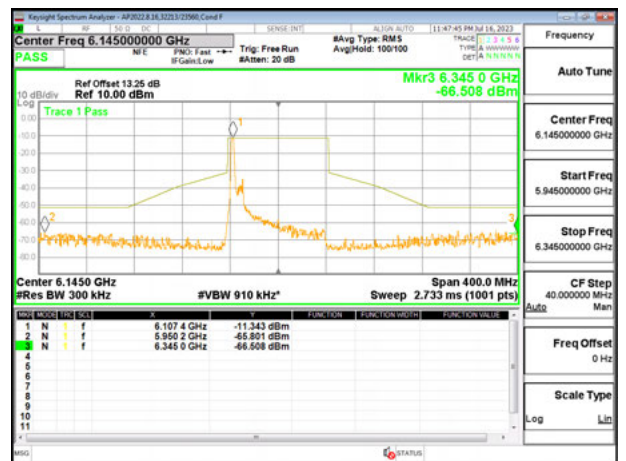

MID CHANNEL ANT 5 6145