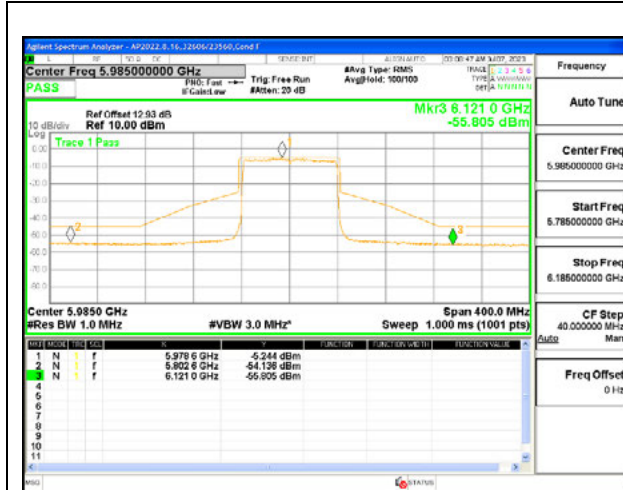

MID CHANNEL ANT 6 6145

MID CHANNEL ANT 5 6145

HIGH CHANNEL ANT 6 6385

HIGH CHANNEL ANT 5 6385

Antenna 6 + Antenna 5 OFDMA MODE: SU

LOW CHANNEL ANT 6 5985

LOW CHANNEL ANT 5 5985

MID CHANNEL ANT 6 6145