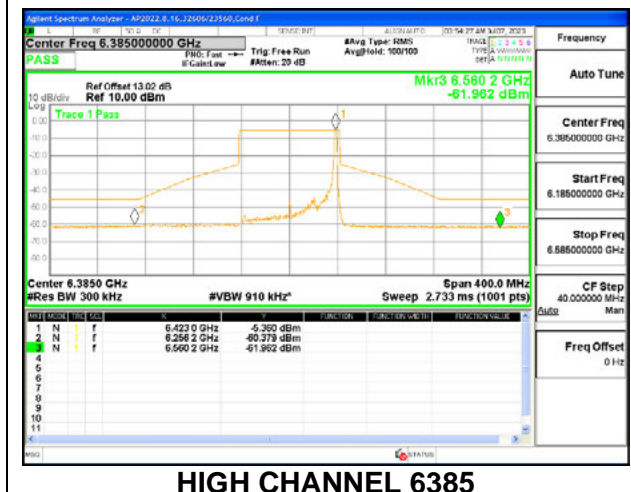

HIGH CHANNEL 6385