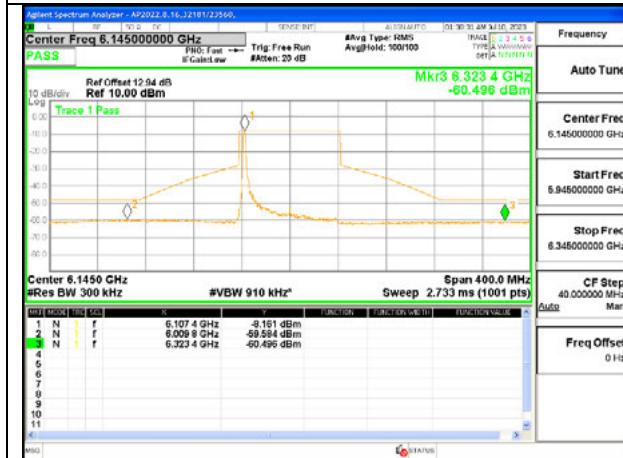

MID CHANNEL ANT 5 6145

HIGH CHANNEL ANT 6 6385

HIGH CHANNEL ANT 5 6385

2TX Antenna 6 + Antenna 5 SDM MODE - 26-Tones, RU Index 0

LOW CHANNEL ANT 6 5985

LOW CHANNEL ANT 5 5985

MID CHANNEL ANT 6 6145

MID CHANNEL ANT 5 6145