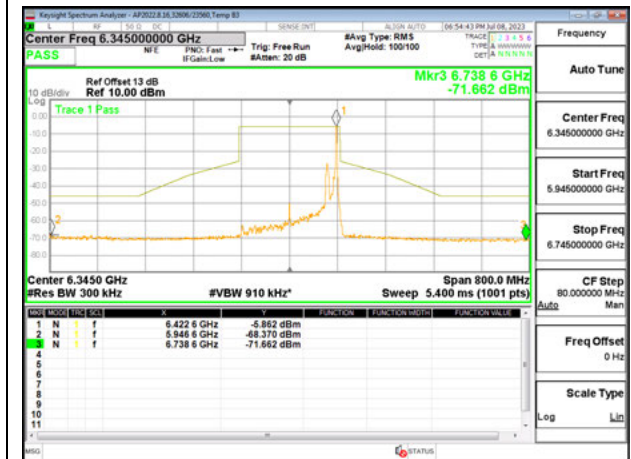

HIGH CHANNEL 6345