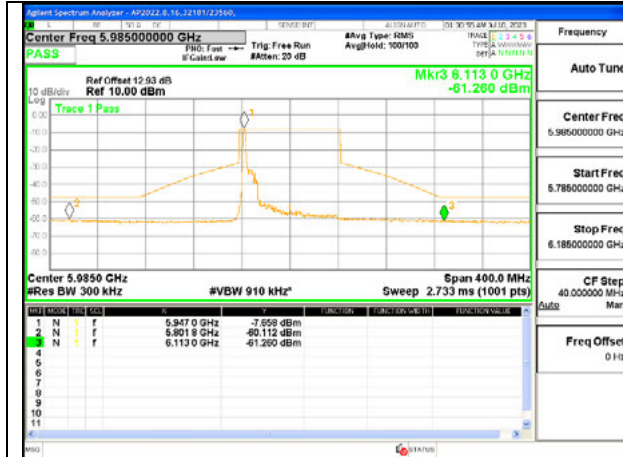

MID CHANNEL ANT 5 6145

HIGH CHANNEL ANT 6 6385

HIGH CHANNEL ANT 5 6385

2TX Antenna 6 + Antenna 5 SDM MODE - 26-Tones, RU Index 0

LOW CHANNEL ANT 6 5985

LOW CHANNEL ANT 5 5985

MID CHANNEL ANT 6 6145

MID CHANNEL ANT 5 6145

HIGH CHANNEL ANT 6 6385

HIGH CHANNEL ANT 5 6385

2TX Antenna 6 + Antenna 5 SDM MODE - 26-Tones, RU Index 18

LOW CHANNEL ANT 6 5985

LOW CHANNEL ANT 5 5985

MID CHANNEL ANT 6 6145

MID CHANNEL ANT 5 6145

HIGH CHANNEL ANT 6 6385