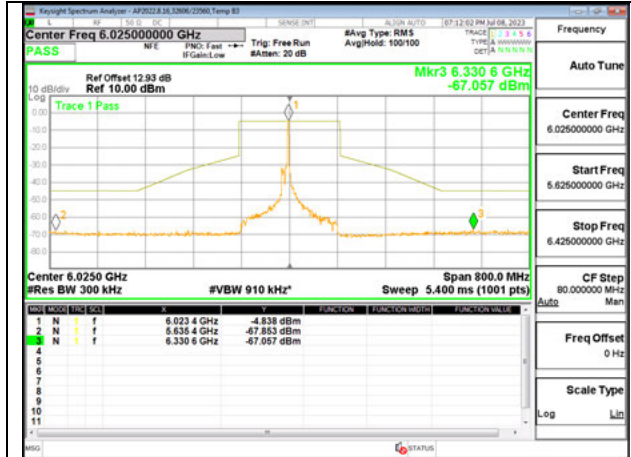

Antenna 6: 26-Tones, RU Index 0

LOW CHANNEL 6025

MID CHANNEL 6185

HIGH CHANNEL 6345

Antenna 6: 26-Tones, RU Index 36

LOW CHANNEL 6025

MID CHANNEL 6185

HIGH CHANNEL 6345