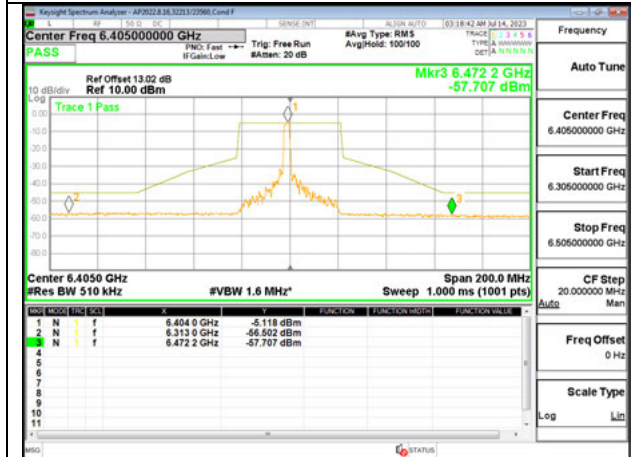

HIGH CHANNEL ANT 5 6405

2TX Antenna 6 + Antenna 5 SDM MODE - 26-Tones, RU Index 8

LOW CHANNEL ANT 6 5965

LOW CHANNEL ANT 5 5965

MID CHANNEL ANT 6 6165

MID CHANNEL ANT 5 6165

HIGH CHANNEL ANT 6 6405

HIGH CHANNEL ANT 5 6405