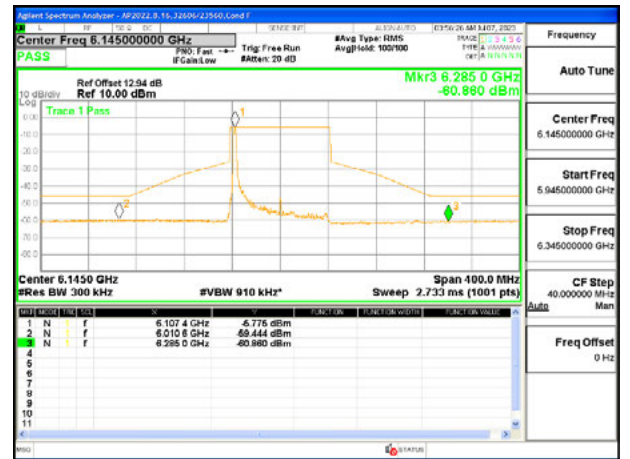

MID CHANNEL 6145