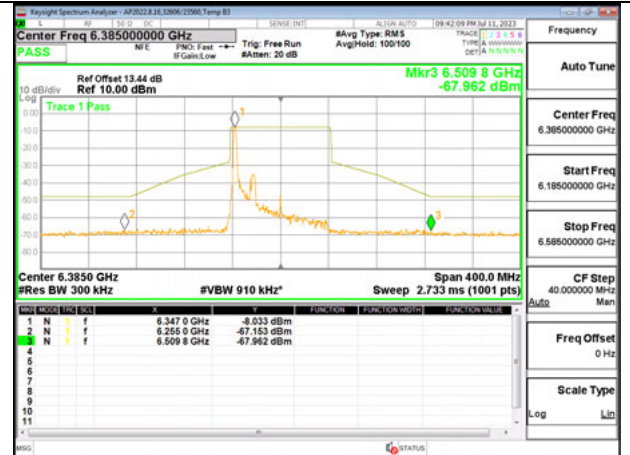

HIGH CHANNEL ANT 5 6385