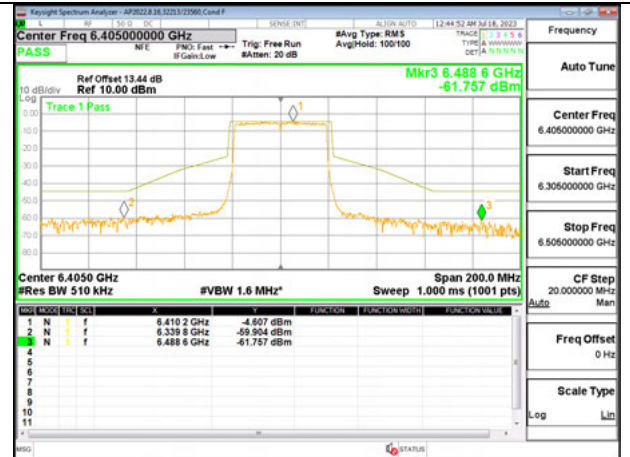

LOW CHANNEL ANT 6 5965

LOW CHANNEL ANT 5 5965

MID CHANNEL ANT 6 6165

MID CHANNEL ANT 5 6165

HIGH CHANNEL ANT 6 6405

HIGH CHANNEL ANT 5 6405

9.5.3. 802.11ax HE80 MODE IN THE UNII-5 BAND

Antenna 6: 26-Tones, RU Index 0