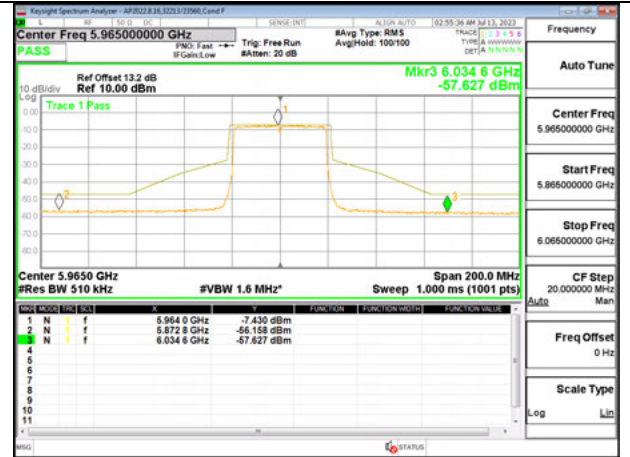

Antenna 6 + Antenna 5 OFDMA MODE: SU MODE

2TX Antenna 6 + Antenna 5 SDM MODE - 26-Tones, RU Index 0

LOW CHANNEL ANT 6 5965

LOW CHANNEL ANT 5 5965

MID CHANNEL ANT 6 6165

MID CHANNEL ANT 5 6165

HIGH CHANNEL ANT 6 6405