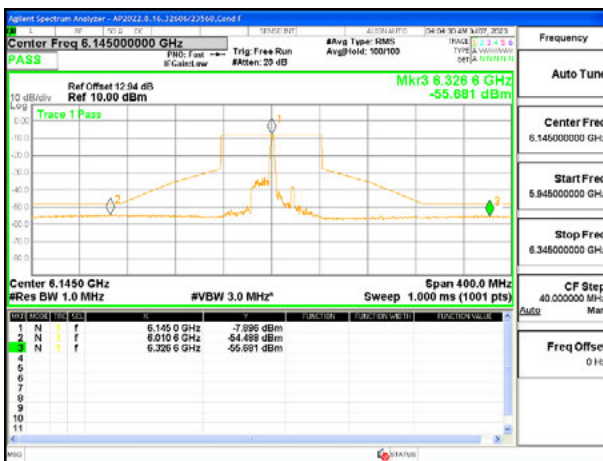

MID CHANNEL ANT 6 6145