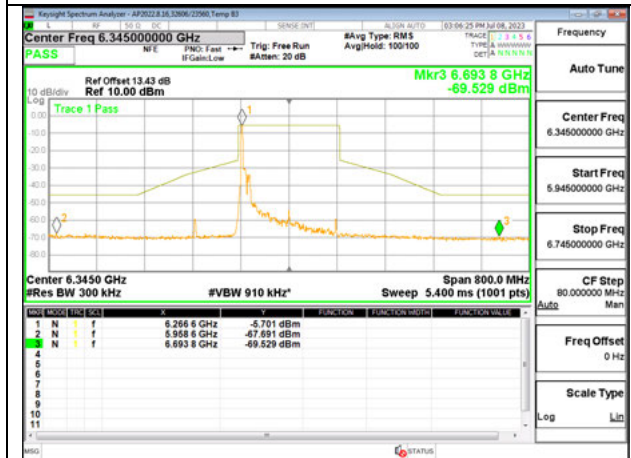

Antenna 6: 26-Tones, S36

LOW CHANNEL 6025

MID CHANNEL 6185

HIGH CHANNEL 6345

Antenna 6: SU MODE

LOW CHANNEL 6025

MID CHANNEL 6185

HIGH CHANNEL 6345

Antenna 5: 26-Tones, RU Index 0

LOW CHANNEL 6025

MID CHANNEL 6185

HIGH CHANNEL 6345