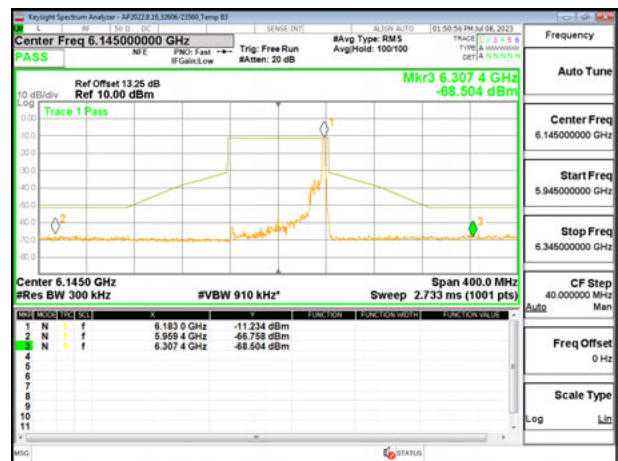

MID CHANNEL ANT 5 6145