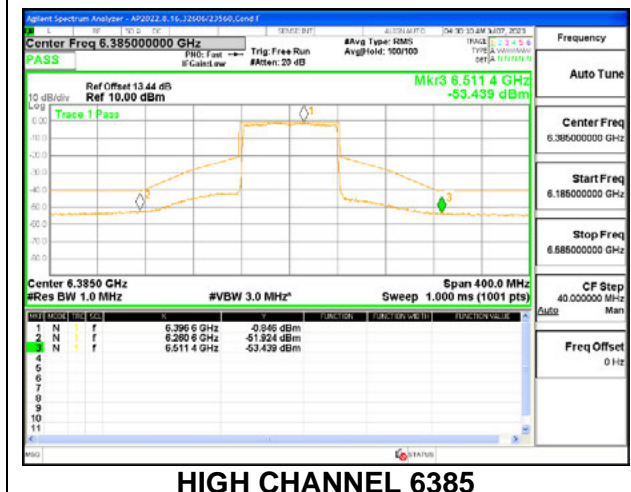

LOW CHANNEL 5985

MID CHANNEL 6145

HIGH CHANNEL 6385

Antenna 5: SU MODE

LOW CHANNEL 5985

MID CHANNEL 6145

HIGH CHANNEL 6385

Antenna 6 + Antenna 5 OFDMA MODE: 26-Tones, RU Index 0