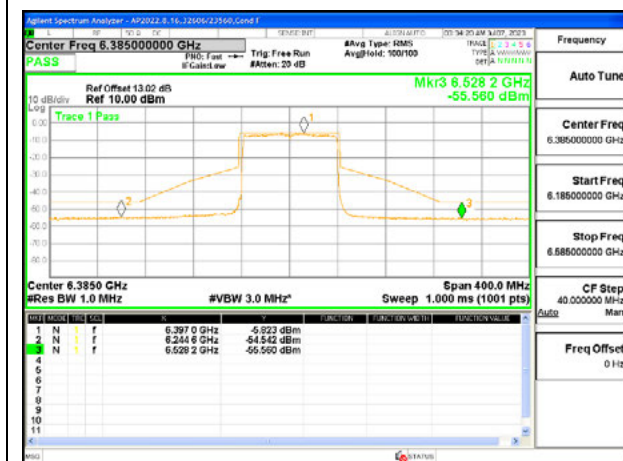

HIGH CHANNEL ANT 6 6385