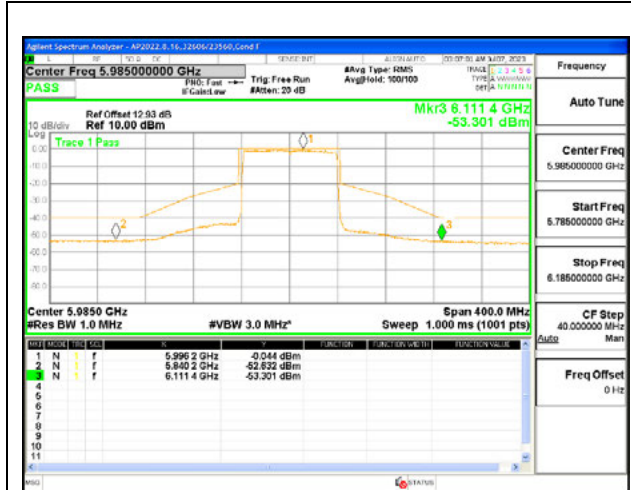

LOW CHANNEL 5985

MID CHANNEL 6145

HIGH CHANNEL 6385

Antenna 6: SU MODE

LOW CHANNEL 5985

MID CHANNEL 6145

HIGH CHANNEL 6385

Antenna 5: 26-Tones, RU Index 0