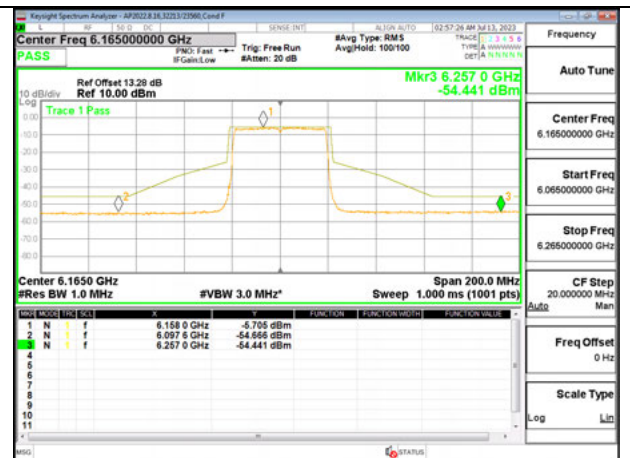

Antenna 6 + Antenna 5 OFDMA MODE: SU MODE

2TX Antenna 6 + Antenna 5 SDM MODE - 26-Tones, RU Index 0

LOW CHANNEL ANT 6 5965

LOW CHANNEL ANT 5 5965

MID CHANNEL ANT 6 6165

MID CHANNEL ANT 5 6165

HIGH CHANNEL ANT 6 6405