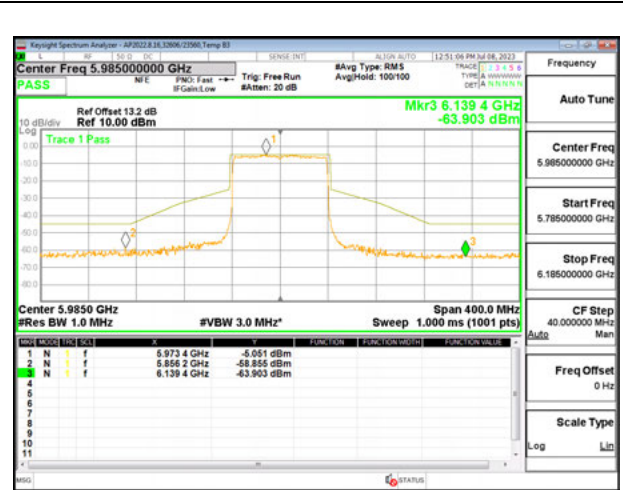

MID CHANNEL ANT 6 6145

MID CHANNEL ANT 5 6145

HIGH CHANNEL ANT 6 6385

HIGH CHANNEL ANT 5 6385

Antenna 6 + Antenna 5 OFDMA MODE: SU

LOW CHANNEL ANT 6 5985

LOW CHANNEL ANT 5 5985

MID CHANNEL ANT 6 6145