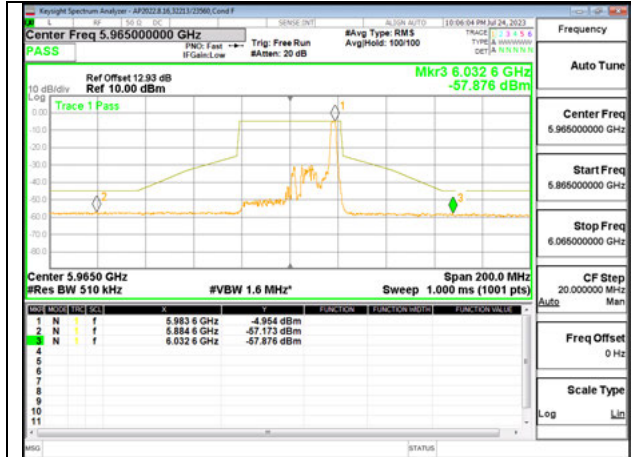

2TX Antenna 6 + Antenna 5 SDM MODE - 26-Tones, RU Index 17

LOW CHANNEL ANT 6 5965