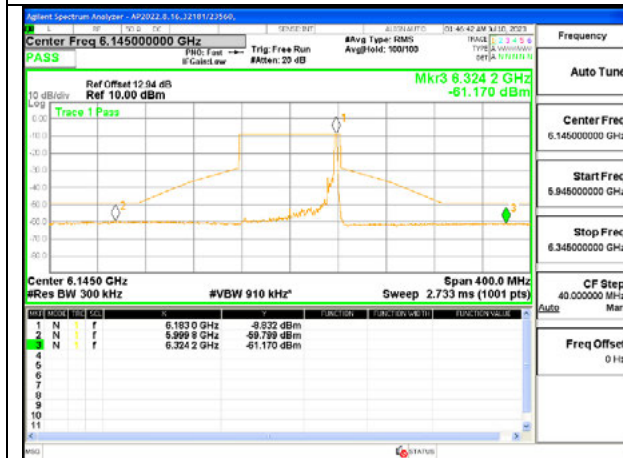

HIGH CHANNEL ANT 5 6385

2TX Antenna 6 + Antenna 5 SDM MODE - 26-Tones, RU Index 36

LOW CHANNEL ANT 6 5985

LOW CHANNEL ANT 5 5985

MID CHANNEL ANT 6 6145

MID CHANNEL ANT 5 6145

HIGH CHANNEL ANT 6 6385

HIGH CHANNEL ANT 5 6385