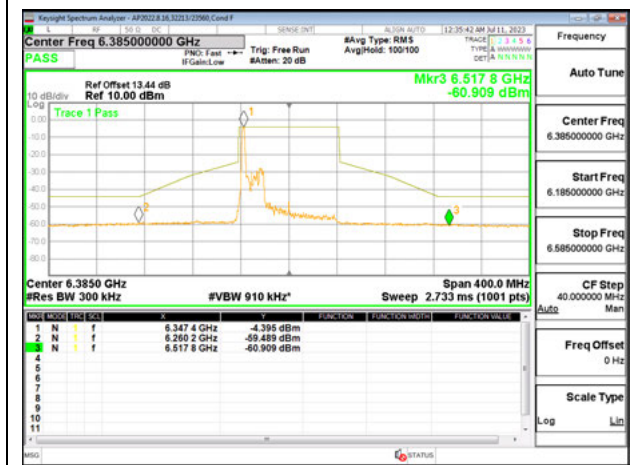

HIGH CHANNEL 6385