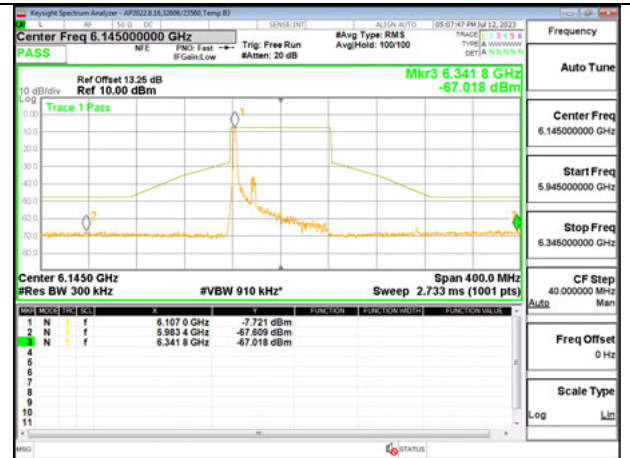

MID CHANNEL ANT 5 6145

HIGH CHANNEL ANT 6 6385

HIGH CHANNEL ANT 5 6385

2TX Antenna 6 + Antenna 5 SDM MODE - 26-Tones, RU Index 0

LOW CHANNEL ANT 6 5985

LOW CHANNEL ANT 5 5985

MID CHANNEL ANT 6 6145

MID CHANNEL ANT 5 6145