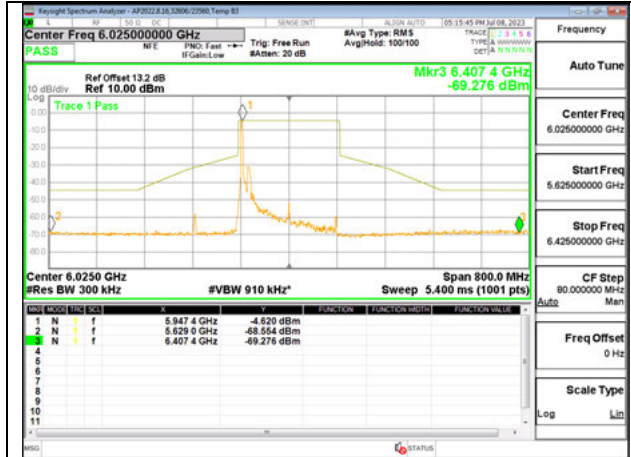

Antenna 6: 26-Tones, S36

LOW CHANNEL 6025

MID CHANNEL 6185

HIGH CHANNEL 6345

Antenna 6: SU MODE

LOW CHANNEL 6025

MID CHANNEL 6185

HIGH CHANNEL 6345

Antenna 5: 26-Tones, RU Index 0

LOW CHANNEL 6025

MID CHANNEL 6185

HIGH CHANNEL 6345