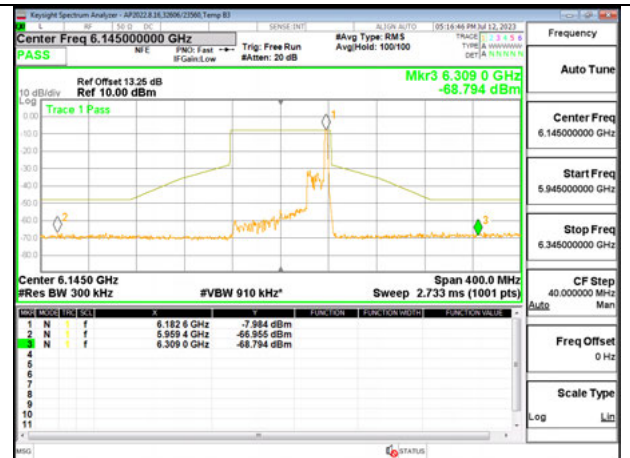

HIGH CHANNEL ANT 5 6385

2TX Antenna 6 + Antenna 5 SDM MODE - 26-Tones, RU Index 36

LOW CHANNEL ANT 6 5985

LOW CHANNEL ANT 5 5985

MID CHANNEL ANT 6 6145

MID CHANNEL ANT 5 6145

HIGH CHANNEL ANT 6 6385

HIGH CHANNEL ANT 5 6385