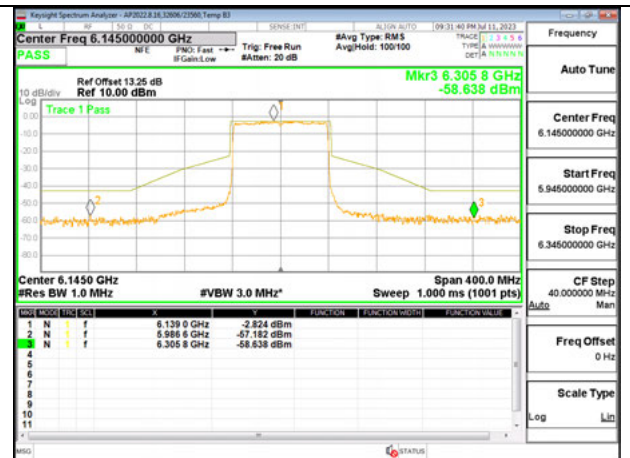

2TX Antenna 6 + Antenna 5 SDM MODE - SU Mode

LOW CHANNEL ANT 6 5985

LOW CHANNEL ANT 5 5985

MID CHANNEL ANT 6 6145

MID CHANNEL ANT 5 6145

HIGH CHANNEL ANT 6 6385

HIGH CHANNEL ANT 5 6385

9.5.4. 802.11ax HE160 MODE IN THE UNII-5 BAND