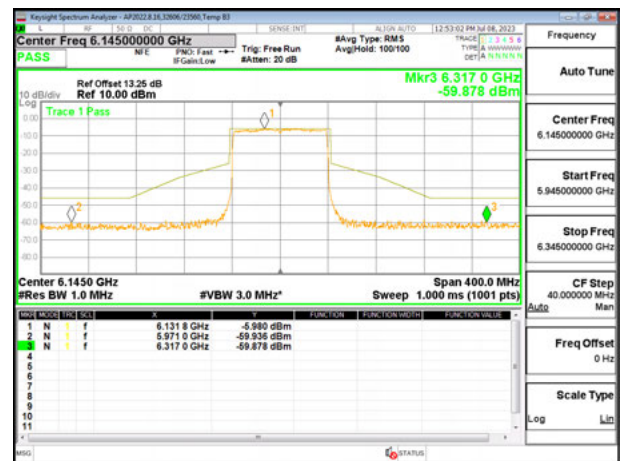

MID CHANNEL ANT 6 6145

MID CHANNEL ANT 5 6145

HIGH CHANNEL ANT 6 6385

HIGH CHANNEL ANT 5 6385

Antenna 6 + Antenna 5 OFDMA MODE: SU

LOW CHANNEL ANT 6 5985

LOW CHANNEL ANT 5 5985

MID CHANNEL ANT 6 6145