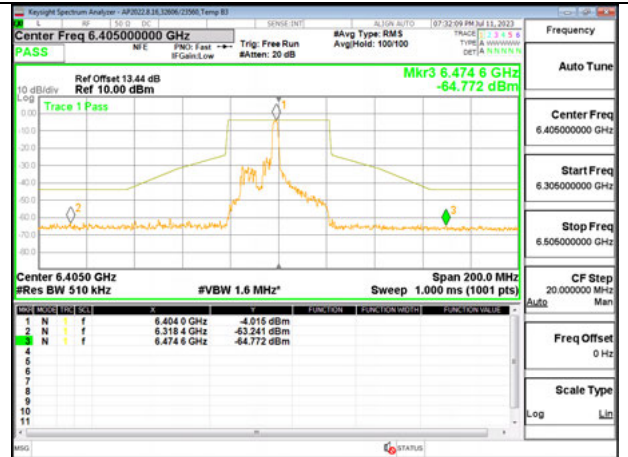

HIGH CHANNEL ANT 5 6405

2TX Antenna 6 + Antenna 5 SDM MODE - 26-Tones, RU Index 8

LOW CHANNEL ANT 6 5965

LOW CHANNEL ANT 5 5965

MID CHANNEL ANT 6 6165

MID CHANNEL ANT 5 6165

HIGH CHANNEL ANT 6 6405

HIGH CHANNEL ANT 5 6405