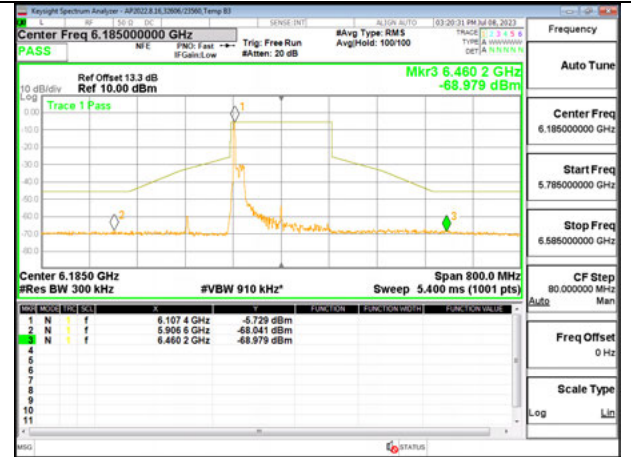

Antenna 6: 26-Tones, S36

LOW CHANNEL 6025

MID CHANNEL 6185

HIGH CHANNEL 6345

Antenna 6: SU MODE

LOW CHANNEL 6025

MID CHANNEL 6185

HIGH CHANNEL 6345

Antenna 5: 26-Tones, RU Index 0

LOW CHANNEL 6025

MID CHANNEL 6185

HIGH CHANNEL 6345