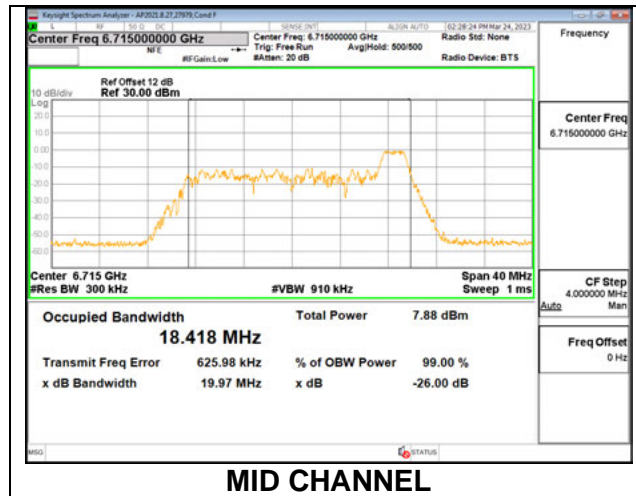

1TX Antenna 6 MODE: 26 Tones, RU Index 8

Channel	Frequency (MHz)	26 dB Bandwidth (MHz)	99% Bandwidth (MHz)
Low	6535	19.79	18.325
Mid	6715	19.97	18.418
High	6855	20.10	18.082
185	6875	19.94	18.506