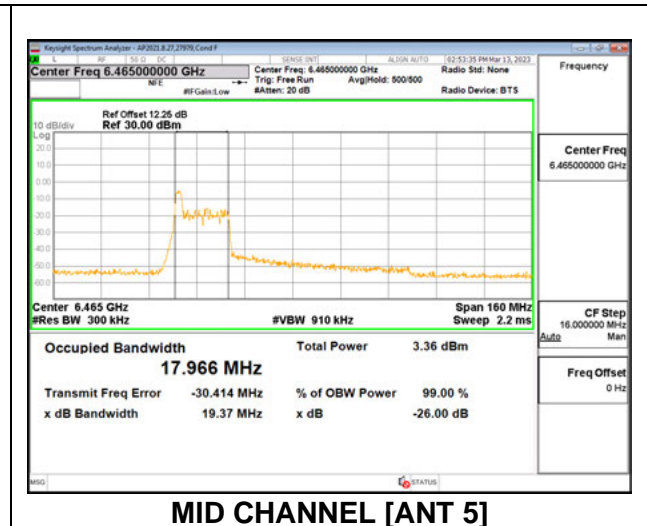

2TX Antenna 6 + Antenna 5 CDD MODE: 26 Tones, RU Index 0

Channel	Frequency (MHz)	26 dB Bandwidth Antenna 6 (MHz)	26 dB Bandwidth Antenna 5 (MHz)	99% Bandwidth Antenna 6 (MHz)	99% Bandwidth Antenna 5 (MHz)
Mid	6465	19.21	19.37	18.015	17.966