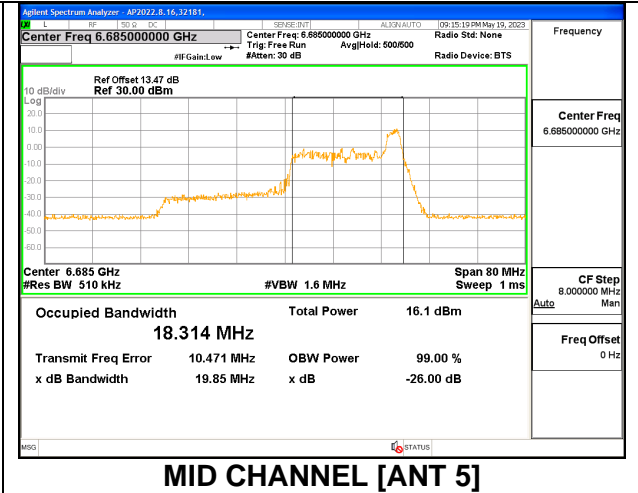

2TX Antenna 6 + Antenna 5 SDM MODE: 26 Tones, RU Index 17

Channel	Frequency (MHz)	26 dB Bandwidth Antenna 6 (MHz)	26 dB Bandwidth Antenna 5 (MHz)	99% Bandwidth Antenna 6 (MHz)	99% Bandwidth Antenna 5 (MHz)
Low	6565	20.43	20.16	18.532	18.280
Mid	6685	20.55	19.85	18.620	18.314
High	6845	20.92	19.92	18.559	18.407