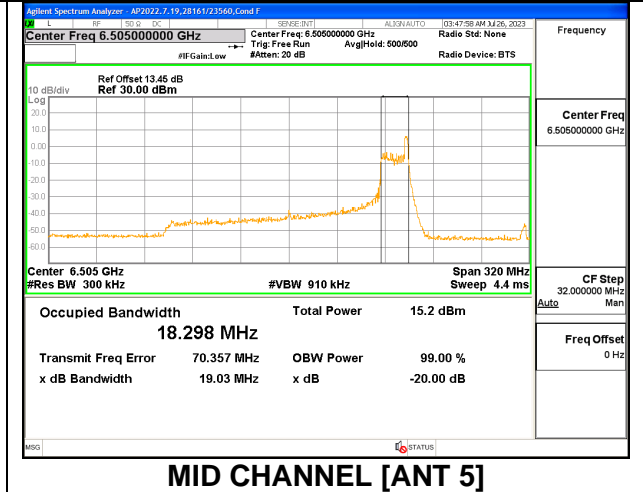

2TX Antenna 6 + Antenna 5 SDM MODE: 26 Tones, RU Index S36

Channel	Frequency (MHz)	26 dB Bandwidth Antenna 6 (MHz)	26 dB Bandwidth Antenna 5 (MHz)	99% Bandwidth Antenna 6 (MHz)	99% Bandwidth Antenna 5 (MHz)
111	6505	19.14	19.03	18.6190	18.2980