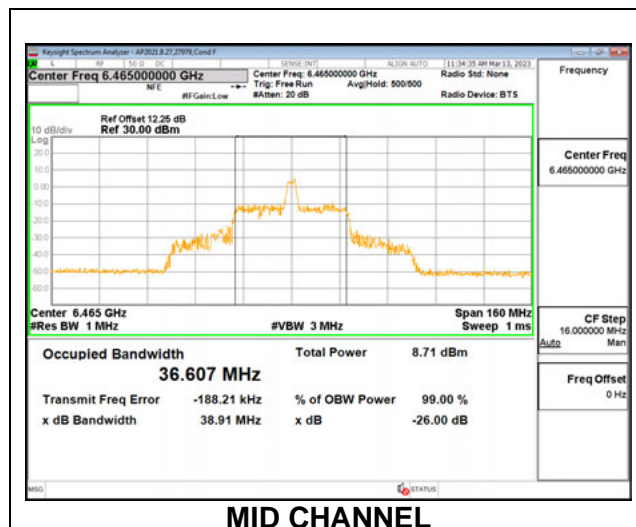

1TX Antenna 5 MODE: 26 Tones, RU Index 18

Channel	Frequency	26 dB Bandwidth	99% Bandwidth
	(MHz)	(MHz)	(MHz)
Mid	6465	38.91	36.607