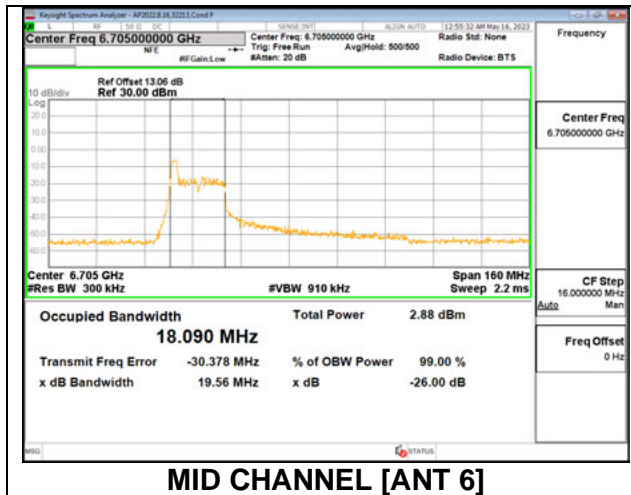

2TX Antenna 6 + Antenna 5 CDD MODE: 26 Tones, RU Index 0

Channel	Frequency (MHz)	26 dB Bandwidth Antenna 6 (MHz)	26 dB Bandwidth Antenna 5 (MHz)	99% Bandwidth Antenna 6 (MHz)	99% Bandwidth Antenna 5 (MHz)
Straddle	6545	19.27	19.21	17.917	17.938
Mid	6705	19.56	19.38	18.090	17.967
Straddle	6865	19.55	19.25	18.001	17.843