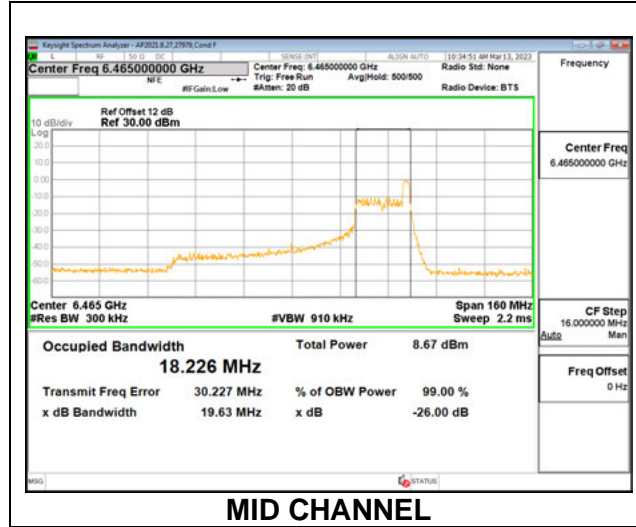

1TX Antenna 6 MODE: 26 Tones, RU Index 36

Channel	Frequency	26 dB Bandwidth	99% Bandwidth
	(MHz)	(MHz)	(MHz)
Mid	6465	19.63	18.226