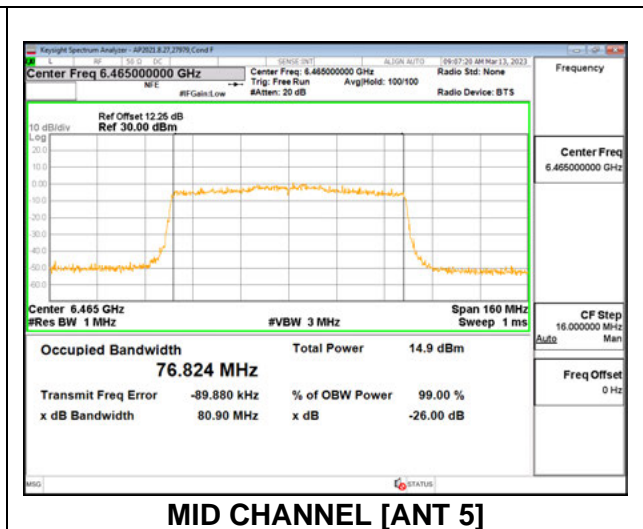

2TX Antenna 6 + Antenna 5 CDD MODE: SU

Channel	Frequency (MHz)	26 dB Bandwidth Antenna 6 (MHz)	26 dB Bandwidth Antenna 5 (MHz)	99% Bandwidth Antenna 6 (MHz)	99% Bandwidth Antenna 5 (MHz)
Mid	6465	80.35	80.90	76.822	76.824