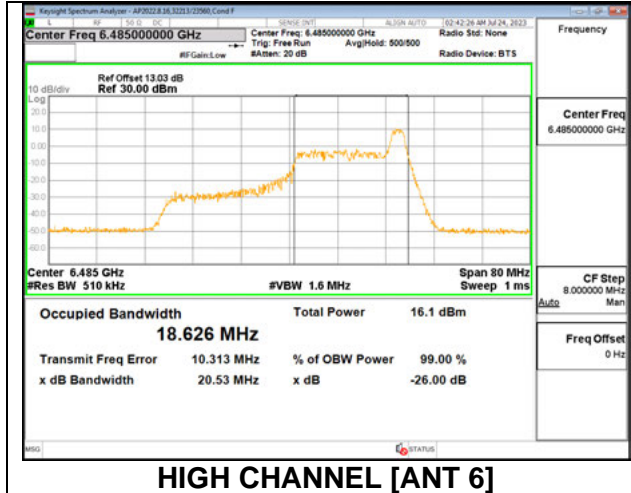

2TX Antenna 6 + Antenna 5 SDM MODE: 26 Tones, RU Index 17

Channel	Frequency (MHz)	26 dB Bandwidth Antenna 6 (MHz)	26 dB Bandwidth Antenna 5 (MHz)	99% Bandwidth Antenna 6 (MHz)	99% Bandwidth Antenna 5 (MHz)
Low	6445	20.34	19.73	18.565	18.096
High	6485	20.53	19.73	18.626	18.360
115	6525	20.11	19.76	18.579	18.344