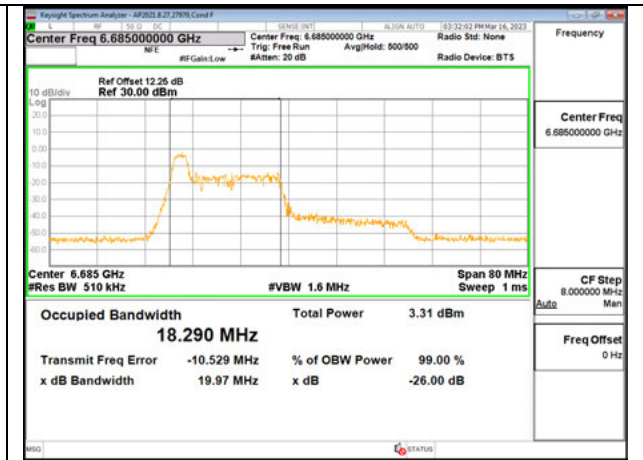

MID CHANNEL [ANT 5]

2TX Antenna 6 + Antenna 5 CDD MODE: 26 Tones, RU Index 8

Channel	Frequency (MHz)	26 dB Bandwidth Antenna 6 (MHz)	26 dB Bandwidth Antenna 5 (MHz)	99% Bandwidth Antenna 6 (MHz)	99% Bandwidth Antenna 5 (MHz)
Low	6565	24.65	21.83	20.752	20.482
Mid	6685	24.10	22.10	20.892	20.813
High	6845	23.98	23.63	21.046	20.754