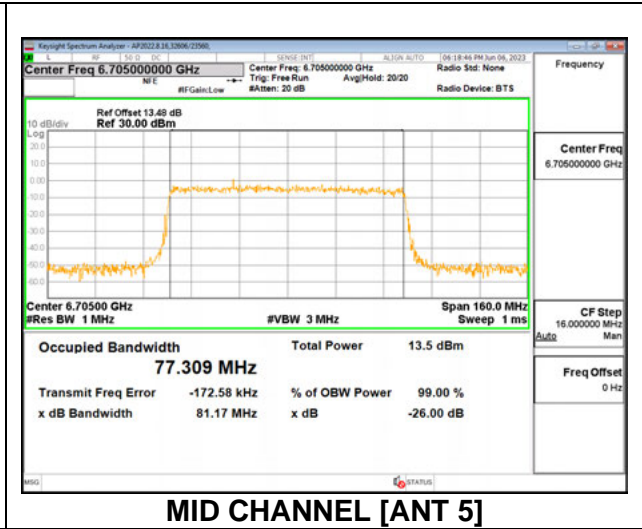

2TX Antenna 6 + Antenna 5 CDD MODE: SU

Channel	Frequency (MHz)	26 dB Bandwidth Antenna 6 (MHz)	26 dB Bandwidth Antenna 5 (MHz)	99% Bandwidth Antenna 6 (MHz)	99% Bandwidth Antenna 5 (MHz)
Straddle	6545	80.89	81.23	77.273	77.362
Mid	6705	80.63	81.17	77.346	77.309
Straddle	6865	81.33	80.86	77.489	77.375