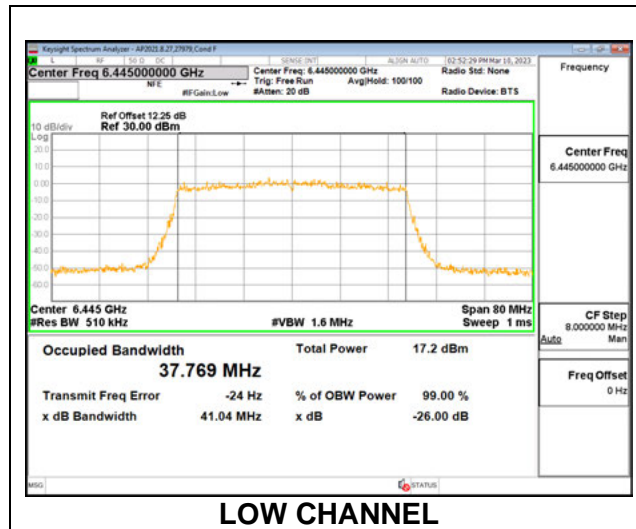

1TX Antenna 5 MODE: SU

Channel	Frequency (MHz)	26 dB Bandwidth (MHz)	99% Bandwidth (MHz)
Low	6445	41.04	37.769
High	6485	40.56	36.996
115	6525	40.91	37.782