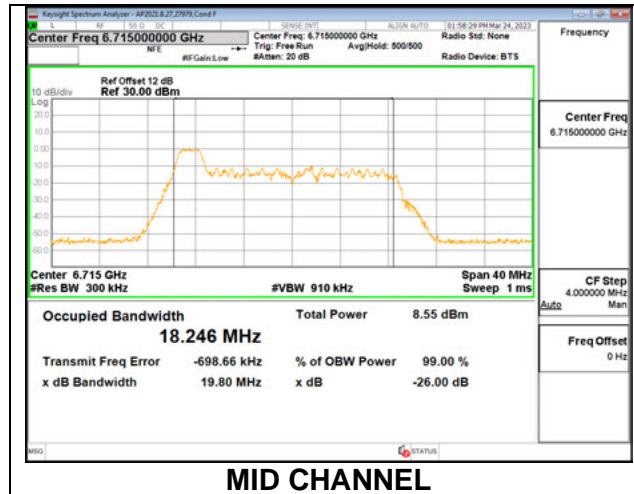

9.2.9. 802.11ax HE20 MODE IN THE UNII-7 BAND

1TX Antenna 6 MODE: 26 Tones, RU Index 0

Channel	Frequency (MHz)	26 dB Bandwidth (MHz)	99% Bandwidth (MHz)
Low	6535	19.87	18.292
Mid	6715	19.80	18.246
High	6855	19.83	18.250
185	6875	19.75	18.309