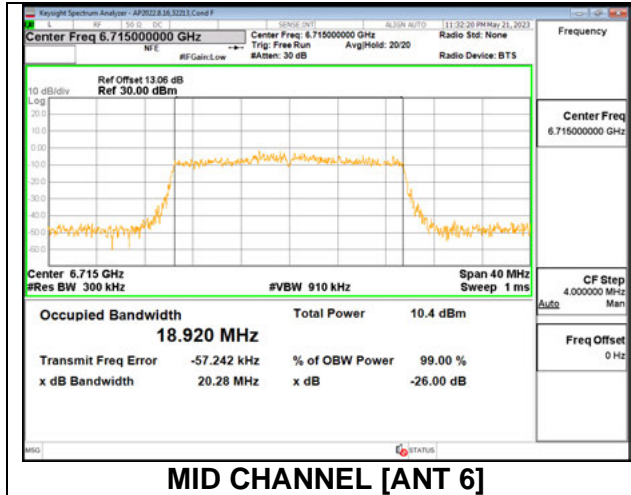

2TX Antenna 6 + Antenna 5 SDM MODE: SU Mode

Channel	Frequency (MHz)	26 dB Bandwidth Antenna 6 (MHz)	26 dB Bandwidth Antenna 5 (MHz)	99% Bandwidth Antenna 6 (MHz)	99% Bandwidth Antenna 5 (MHz)
Low	6535	20.95	20.53	18.882	18.884
Mid	6715	20.28	20.58	18.920	18.898
Straddle	6875	20.57	20.94	18.937	18.987