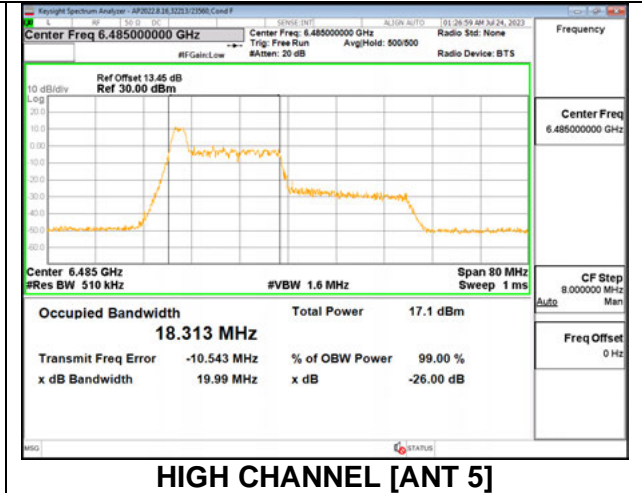

2TX Antenna 6 + Antenna 5 SDM MODE: 26 Tones, RU Index 0

Channel	Frequency (MHz)	26 dB Bandwidth Antenna 6 (MHz)	26 dB Bandwidth Antenna 5 (MHz)	99% Bandwidth Antenna 6 (MHz)	99% Bandwidth Antenna 5 (MHz)
Low	6445	20.19	20.14	18.418	18.280
High	6485	20.02	19.99	18.484	18.313
115	6525	19.88	19.94	18.406	18.318