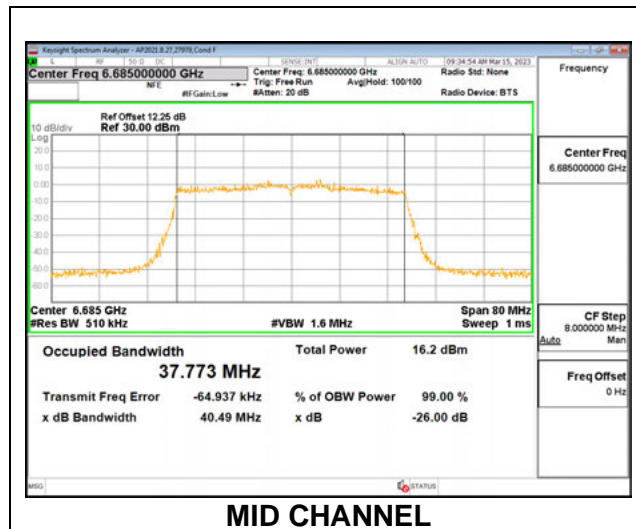

1TX Antenna 5 MODE: SU

Channel	Frequency (MHz)	26 dB Bandwidth (MHz)	99% Bandwidth (MHz)
Low	6565	40.39	37.725
Mid	6685	40.49	37.773
High	6845	40.87	37.735