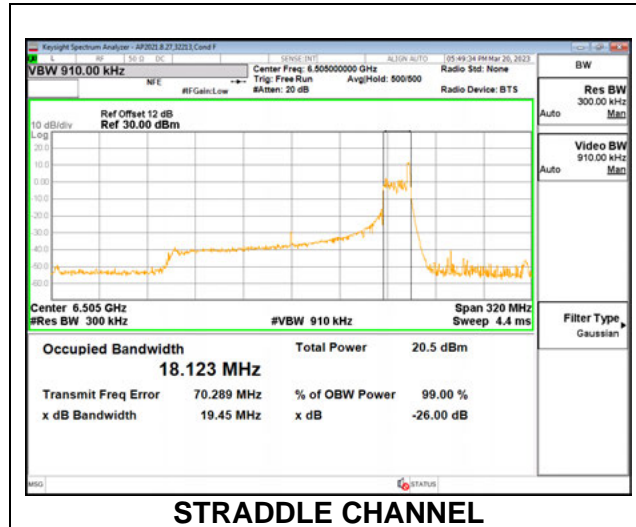

1TX Antenna 6 MODE: 26 Tones, RU Index S36

Channel	Frequency	26 dB Bandwidth	99% Bandwidth
	(MHz)	(MHz)	(MHz)
111	6505	19.45	18.123