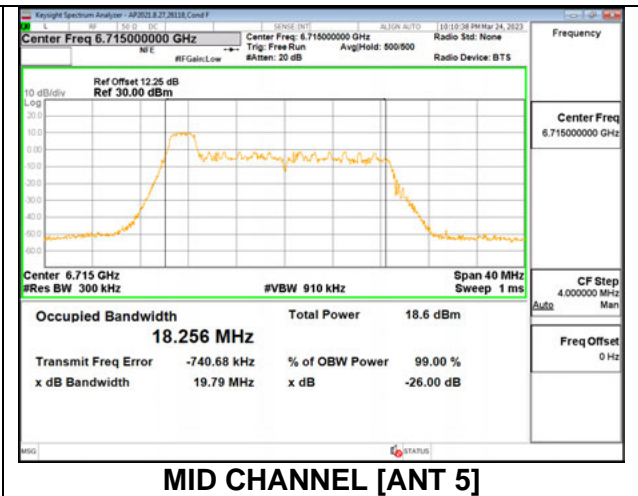

2TX Antenna 6 + Antenna 5 CDD MODE: 26 Tones, RU Index 0

Channel	Frequency (MHz)	26 dB Bandwidth Antenna 6 (MHz)	26 dB Bandwidth Antenna 5 (MHz)	99% Bandwidth Antenna 6 (MHz)	99% Bandwidth Antenna 5 (MHz)
Low	6535	19.75	19.85	18.361	18.256
Mid	6715	19.83	19.79	18.349	18.256
High	6855	19.77	19.73	18.340	18.207
185	6875	19.66	19.46	18.280	18.152