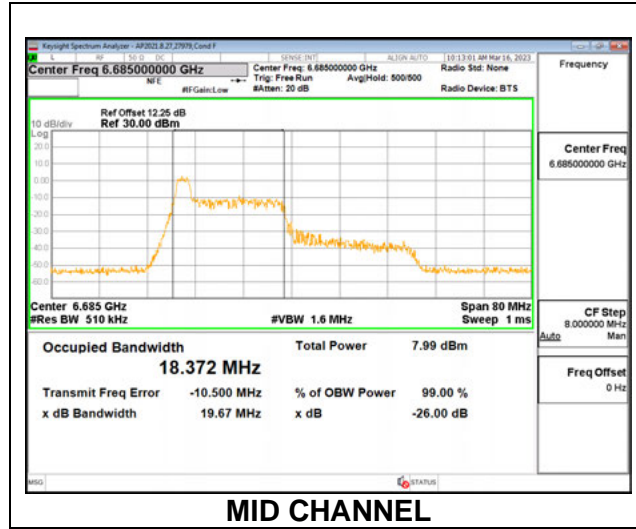

1TX Antenna 5 MODE: 26 Tones, RU Index 0

Channel	Frequency (MHz)	26 dB Bandwidth (MHz)	99% Bandwidth (MHz)
Low	6565	19.21	17.838
Mid	6685	19.67	18.372
High	6845	20.13	18.305