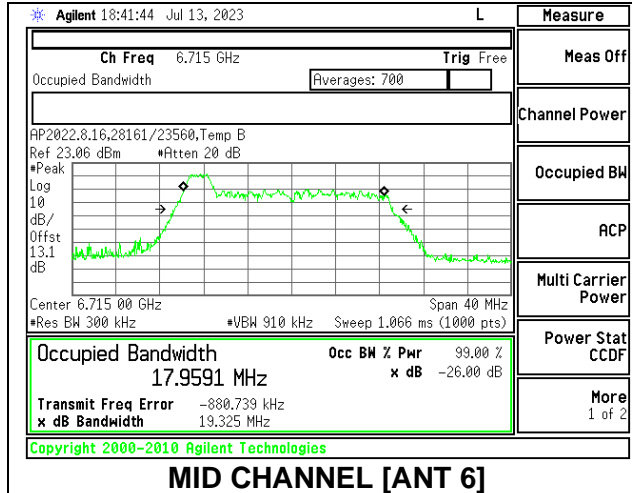

2TX Antenna 6 + Antenna 5 SDM MODE: 26 Tones, RU Index 0

Channel	Frequency (MHz)	26 dB Bandwidth Antenna 6 (MHz)	26 dB Bandwidth Antenna 5 (MHz)	99% Bandwidth Antenna 6 (MHz)	99% Bandwidth Antenna 5 (MHz)
Low	6535	19.201	19.319	17.6224	17.8994
Mid	6715	19.325	18.862	17.9591	17.4571
Straddle	6875	19.456	19.269	17.7346	17.9961