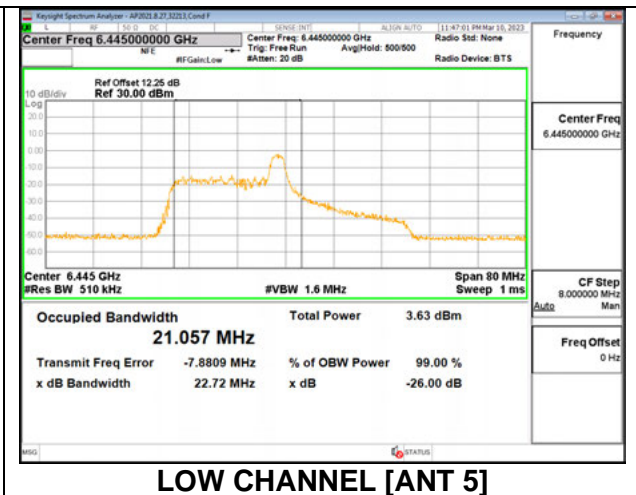

2TX Antenna 6 + Antenna 5 CDD MODE: 26 Tones, RU Index 8

Channel	Frequency (MHz)	26 dB Bandwidth Antenna 6 (MHz)	26 dB Bandwidth Antenna 5 (MHz)	99% Bandwidth Antenna 6 (MHz)	99% Bandwidth Antenna 5 (MHz)
Low	6445	23.06	22.72	21.204	21.057
High	6485	23.66	22.77	21.258	20.908
115	6525	23.21	23.21	21.222	21.235