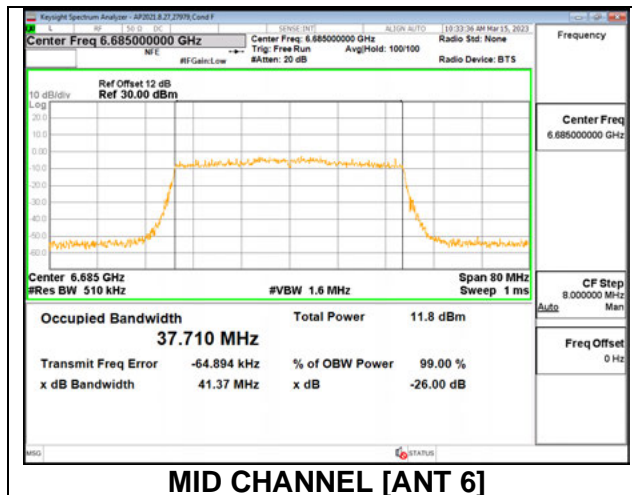

2TX Antenna 6 + Antenna 5 CDD MODE: SU

Channel	Frequency (MHz)	26 dB Bandwidth Antenna 6 (MHz)	26 dB Bandwidth Antenna 5 (MHz)	99% Bandwidth Antenna 6 (MHz)	99% Bandwidth Antenna 5 (MHz)
Low	6565	41.10	41.04	37.797	37.855
Mid	6685	41.37	41.13	37.710	37.807
High	6845	40.35	40.42	37.757	37.829