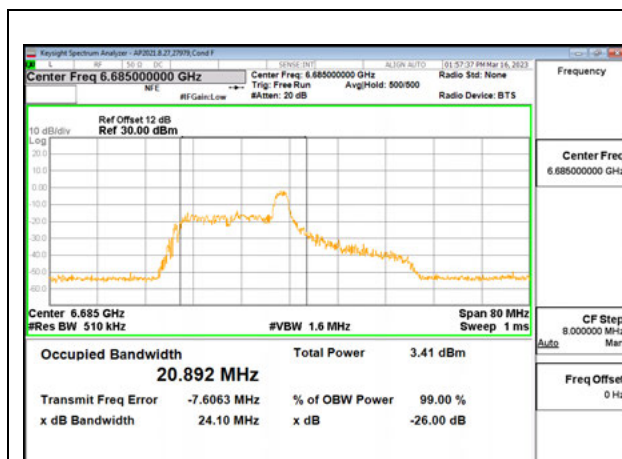

MID CHANNEL [ANT 6]