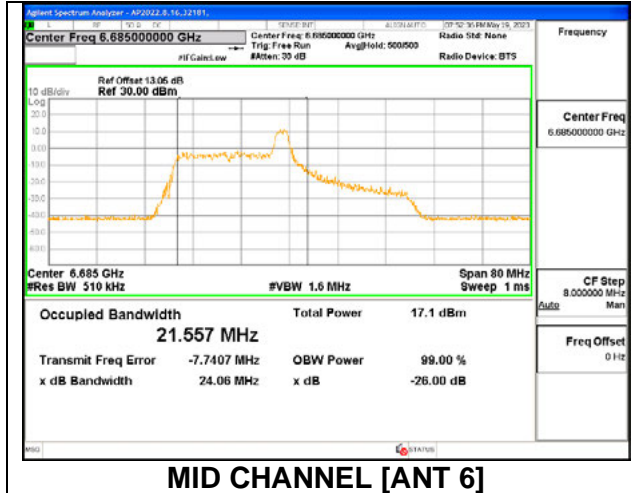

2TX Antenna 6 + Antenna 5 SDM MODE: 26 Tones, RU Index 8

Channel	Frequency (MHz)	26 dB Bandwidth Antenna 6 (MHz)	26 dB Bandwidth Antenna 5 (MHz)	99% Bandwidth Antenna 6 (MHz)	99% Bandwidth Antenna 5 (MHz)
Low	6565	22.94	22.89	21.244	21.018
Mid	6685	24.06	22.21	21.557	21.030
High	6845	23.63	22.88	21.698	21.074