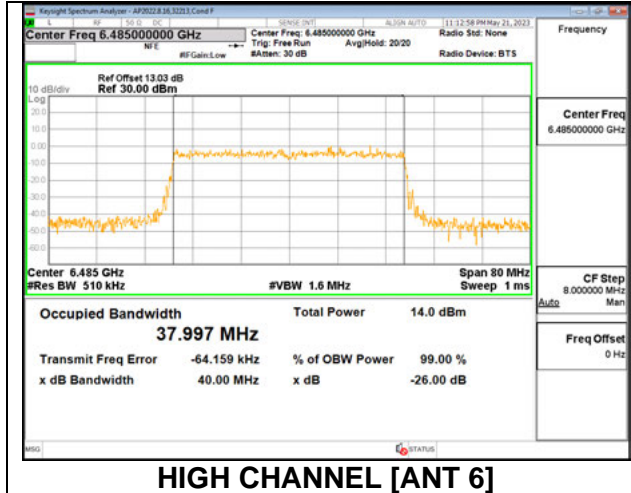

2TX Antenna 6 + Antenna 5 SDM MODE: SU Mode

Channel	Frequency (MHz)	26 dB Bandwidth Antenna 6 (MHz)	26 dB Bandwidth Antenna 5 (MHz)	99% Bandwidth Antenna 6 (MHz)	99% Bandwidth Antenna 5 (MHz)
Low	6445	41.21	41.01	37.822	38.003
High	6485	40.00	40.73	37.997	37.973
115	6525	41.51	41.09	37.906	37.952