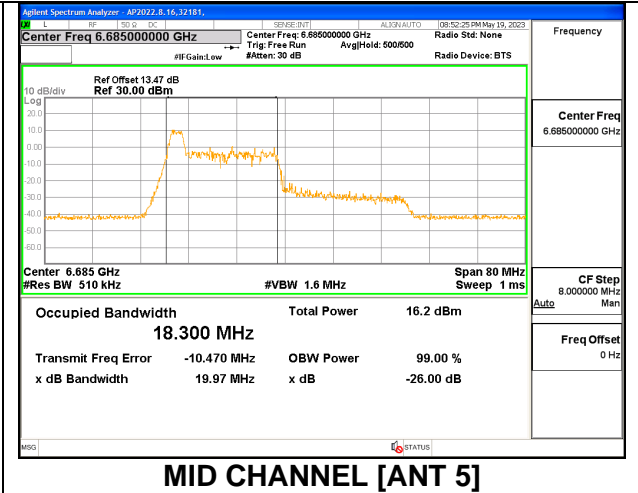

2TX Antenna 6 + Antenna 5 SDM MODE: 26 Tones, RU Index 0

Channel	Frequency (MHz)	26 dB Bandwidth Antenna 6 (MHz)	26 dB Bandwidth Antenna 5 (MHz)	99% Bandwidth Antenna 6 (MHz)	99% Bandwidth Antenna 5 (MHz)
Low	6565	20.19	19.63	18.477	18.254
Mid	6685	19.45	19.97	18.153	18.300
High	6845	20.07	19.91	18.339	18.319