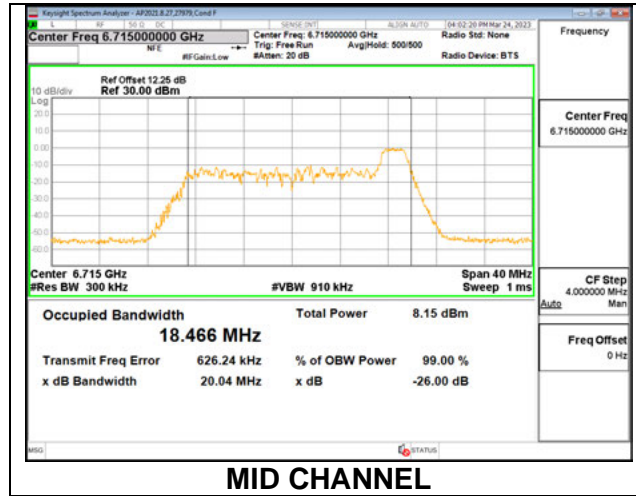

1TX Antenna 5 MODE: 26 Tones, RU Index 8

Channel	Frequency (MHz)	26 dB Bandwidth (MHz)	99% Bandwidth (MHz)
Low	6535	20.03	18.450
Mid	6715	20.04	18.466
High	6855	19.94	18.364
185	6875	20.16	18.492

MID CHANNEL

1TX Antenna 5 MODE: SU

Channel	Frequency (MHz)	26 dB Bandwidth (MHz)	99% Bandwidth (MHz)
Low	6535	21.02	18.976
Mid	6715	20.86	18.957
High	6855	20.93	18.983
185	6875	20.88	18.967