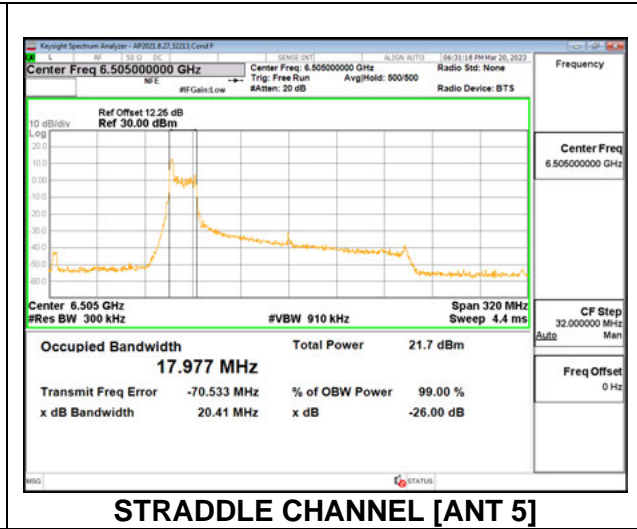

**1TX Antenna 5 MODE: SU**

Channel	Frequency (MHz)	26 dB Bandwidth (MHz)	99% Bandwidth (MHz)
111	6505	163.5	155.80

**2TX Antenna 6 + Antenna 5 CDD MODE: 26 Tones, RU Index 0**

Channel	Frequency (MHz)	26 dB Bandwidth Antenna 6 (MHz)	26 dB Bandwidth Antenna 5 (MHz)	99% Bandwidth Antenna 6 (MHz)	99% Bandwidth Antenna 5 (MHz)
111	6505	20.01	20.41	18.307	17.977