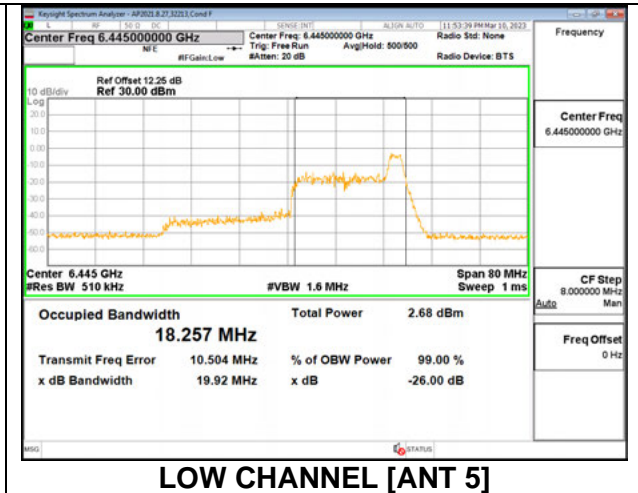

2TX Antenna 6 + Antenna 5 CDD MODE: 26 Tones, RU Index 17

Channel	Frequency (MHz)	26 dB Bandwidth Antenna 6 (MHz)	26 dB Bandwidth Antenna 5 (MHz)	99% Bandwidth Antenna 6 (MHz)	99% Bandwidth Antenna 5 (MHz)
Low	6445	20.98	19.92	18.557	18.257
High	6485	20.21	19.62	18.515	18.194
115	6525	20.59	20.18	18.491	18.267