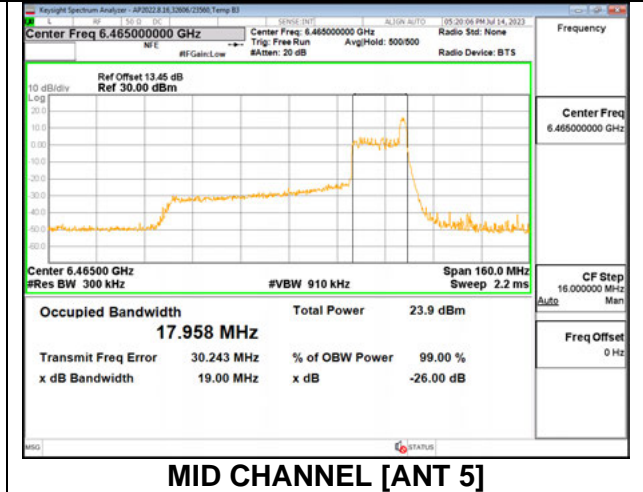

2TX Antenna 6 + Antenna 5 SDM MODE: 26 Tones, RU Index 36

Channel	Frequency (MHz)	26 dB Bandwidth Antenna 6 (MHz)	26 dB Bandwidth Antenna 5 (MHz)	99% Bandwidth Antenna 6 (MHz)	99% Bandwidth Antenna 5 (MHz)
Mid	6465	19.11	19.00	17.797	17.958