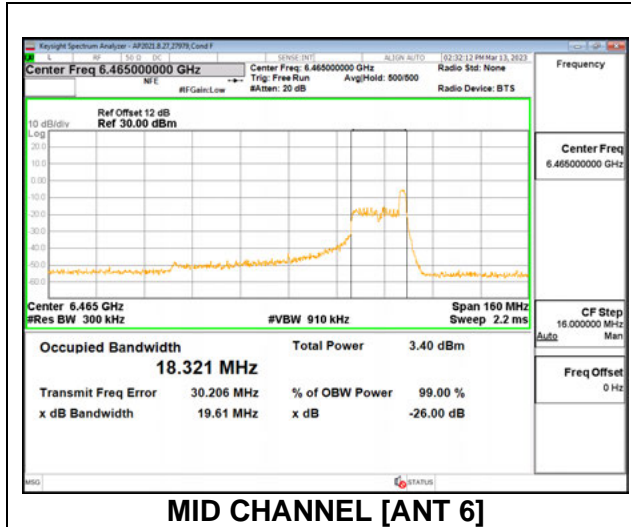

2TX Antenna 6 + Antenna 5 CDD MODE: 26 Tones, RU Index 36

Channel	Frequency (MHz)	26 dB Bandwidth Antenna 6 (MHz)	26 dB Bandwidth Antenna 5 (MHz)	99% Bandwidth Antenna 6 (MHz)	99% Bandwidth Antenna 5 (MHz)
Mid	6465	19.61	19.32	18.321	17.980