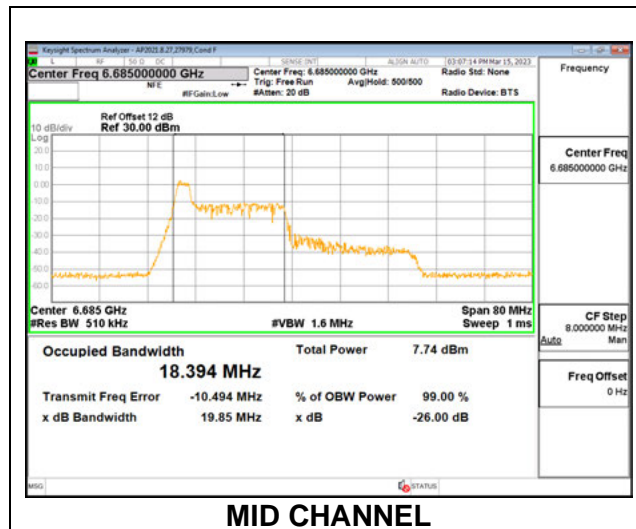

9.2.10. 802.11ax HE40 MODE IN THE UNII-7 BAND

1TX Antenna 6 MODE: 26 Tones, RU Index 0

Channel	Frequency (MHz)	26 dB Bandwidth (MHz)	99% Bandwidth (MHz)
Low	6565	19.91	18.399
Mid	6685	19.85	18.394
High	6845	19.93	18.294