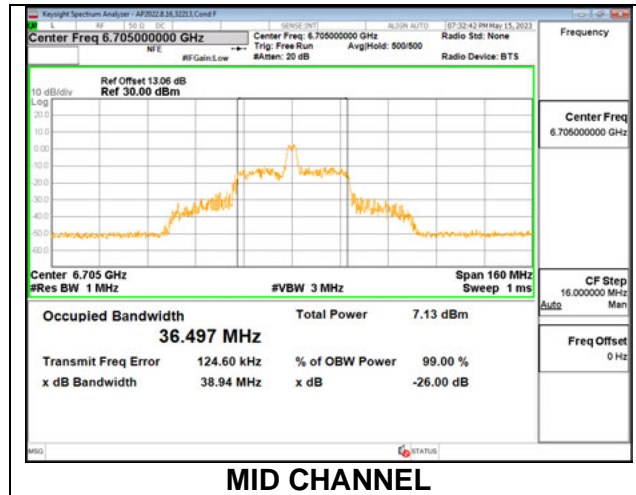

1TX Antenna 6 MODE: 26 Tones, RU Index 18

Channel	Frequency (MHz)	26 dB Bandwidth (MHz)	99% Bandwidth (MHz)
Straddle	6545	39.16	37.116
Mid	6705	38.94	36.497
Straddle	6865	39.18	37.065