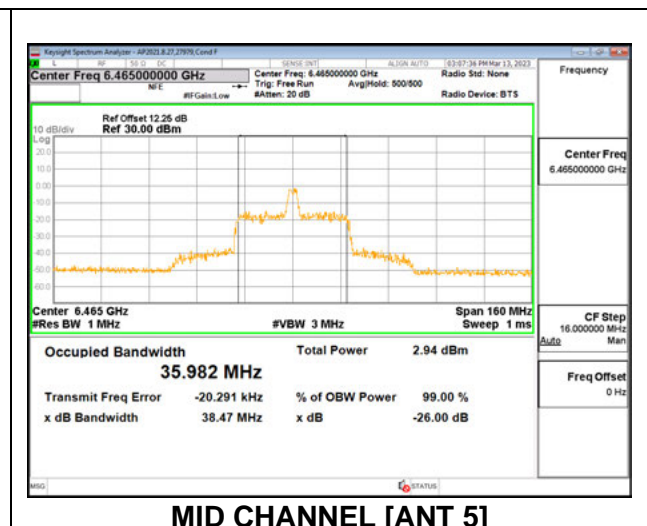

2TX Antenna 6 + Antenna 5 CDD MODE: 26 Tones, RU Index 18

Channel	Frequency (MHz)	26 dB Bandwidth Antenna 6 (MHz)	26 dB Bandwidth Antenna 5 (MHz)	99% Bandwidth Antenna 6 (MHz)	99% Bandwidth Antenna 5 (MHz)
Mid	6465	39.04	38.47	37.082	35.982