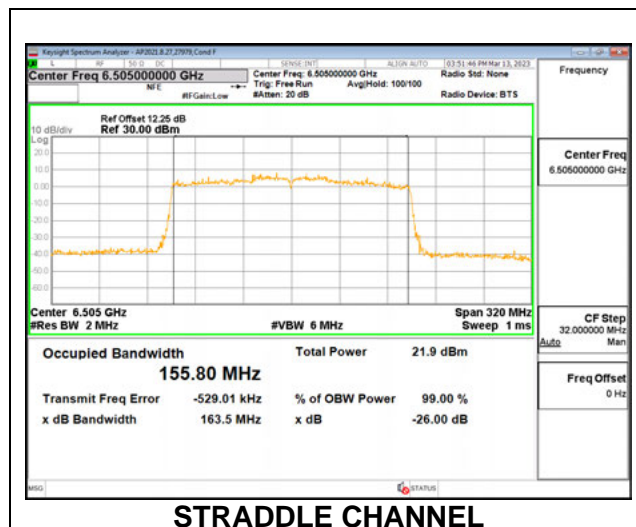

1TX Antenna 5 MODE: SU

Channel	Frequency (MHz)	26 dB Bandwidth (MHz)	99% Bandwidth (MHz)
111	6505	163.5	155.80