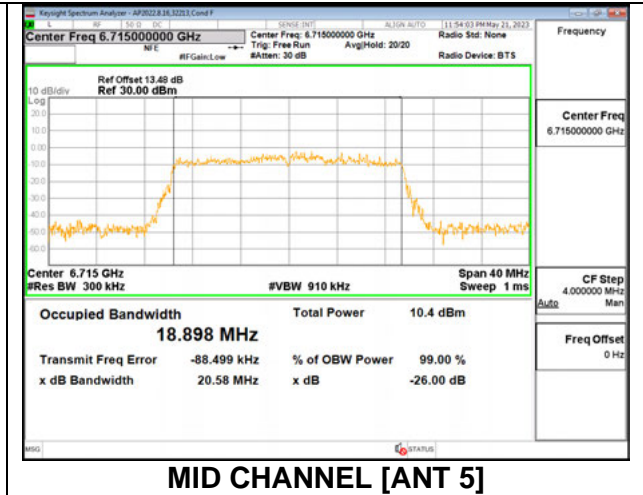

2TX Antenna 6 + Antenna 5 SDM MODE: SU Mode

Channel	Frequency (MHz)	26 dB Bandwidth Antenna 6 (MHz)	26 dB Bandwidth Antenna 5 (MHz)	99% Bandwidth Antenna 6 (MHz)	99% Bandwidth Antenna 5 (MHz)
Low	6535	20.95	20.53	18.882	18.884
Mid	6715	20.28	20.58	18.920	18.898
Straddle	6875	20.57	20.94	18.937	18.987