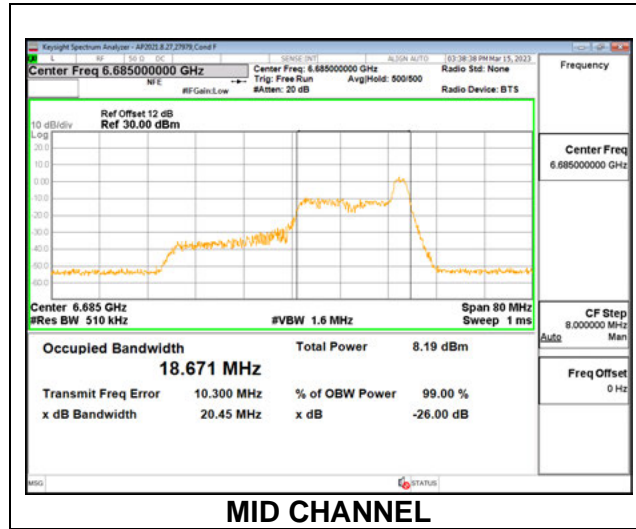

1TX Antenna 6 MODE: 26 Tones, RU Index 17

Channel	Frequency (MHz)	26 dB Bandwidth (MHz)	99% Bandwidth (MHz)
Low	6565	20.16	18.472
Mid	6685	20.45	18.671
High	6845	20.72	18.589