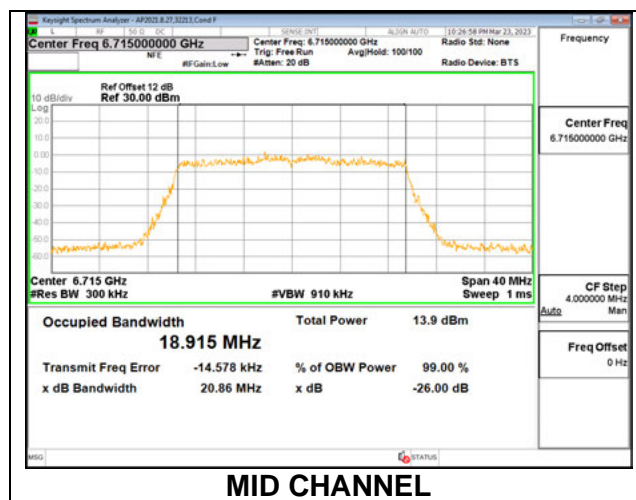

1TX Antenna 6 MODE: SU

Channel	Frequency (MHz)	26 dB Bandwidth (MHz)	99% Bandwidth (MHz)
Low	6535	20.69	18.965
Mid	6715	20.86	18.915
High	6855	20.98	19.054
185	6875	21.12	18.963