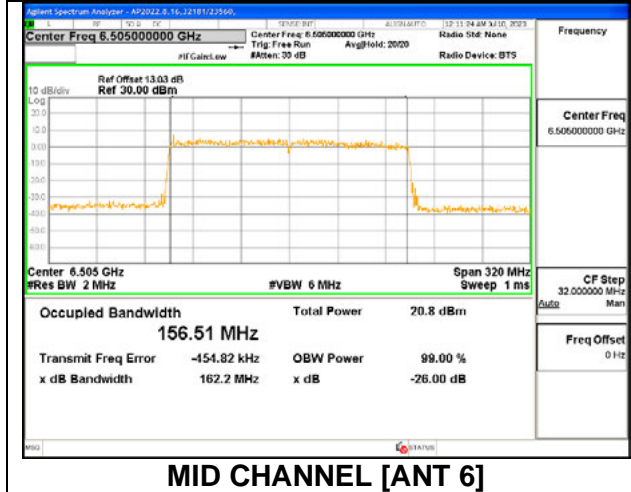

2TX Antenna 6 + Antenna 5 SDM MODE: SU Mode

Channel	Frequency (MHz)	26 dB Bandwidth Antenna 6 (MHz)	26 dB Bandwidth Antenna 5 (MHz)	99% Bandwidth Antenna 6 (MHz)	99% Bandwidth Antenna 5 (MHz)
111	6505	162.20	163.10	156.51	156.55