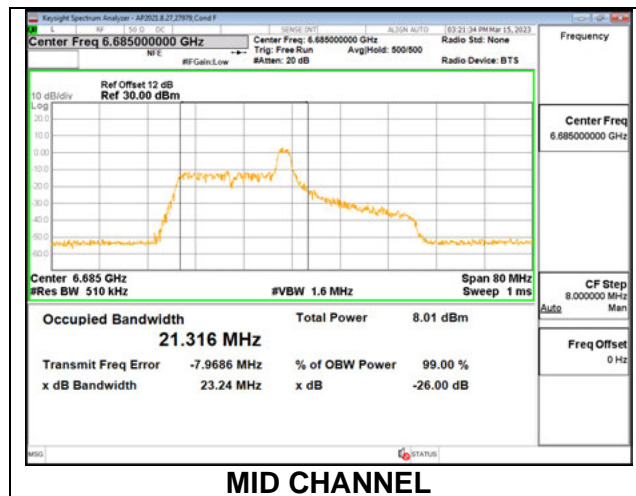

1TX Antenna 6 MODE: 26 Tones, RU Index 8

Channel	Frequency (MHz)	26 dB Bandwidth (MHz)	99% Bandwidth (MHz)
Low	6565	23.99	21.303
Mid	6685	23.24	21.316
High	6845	23.55	21.335