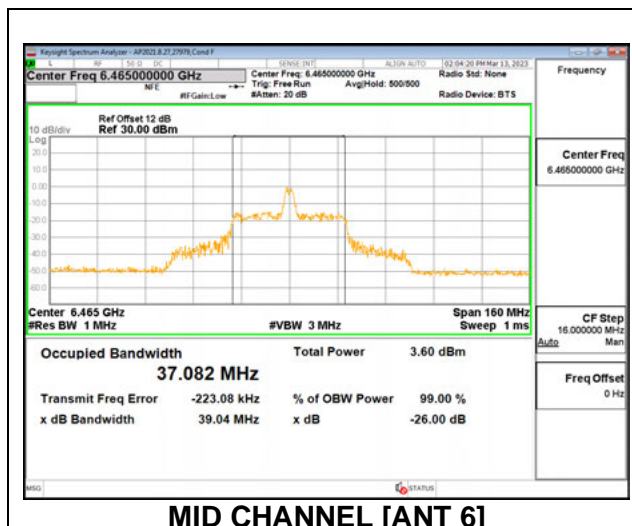

2TX Antenna 6 + Antenna 5 CDD MODE: 26 Tones, RU Index 18

Channel	Frequency (MHz)	26 dB Bandwidth Antenna 6 (MHz)	26 dB Bandwidth Antenna 5 (MHz)	99% Bandwidth Antenna 6 (MHz)	99% Bandwidth Antenna 5 (MHz)
Mid	6465	39.04	38.47	37.082	35.982