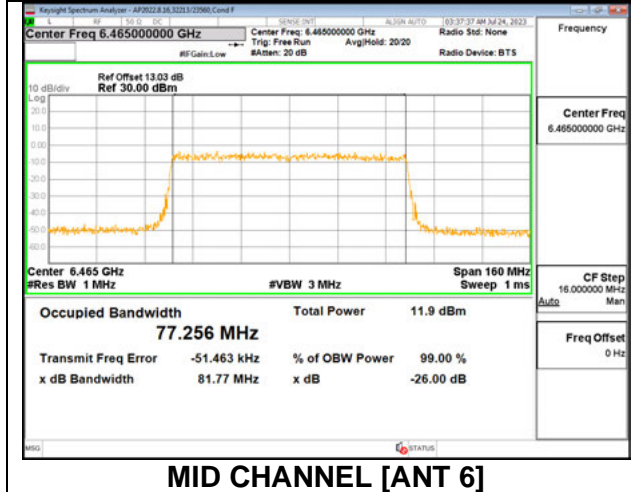

2TX Antenna 6 + Antenna 5 SDM MODE: SU Mode

Channel	Frequency (MHz)	26 dB Bandwidth Antenna 6 (MHz)	26 dB Bandwidth Antenna 5 (MHz)	99% Bandwidth Antenna 6 (MHz)	99% Bandwidth Antenna 5 (MHz)
Mid	6465	81.77	80.88	77.2560	77.2840