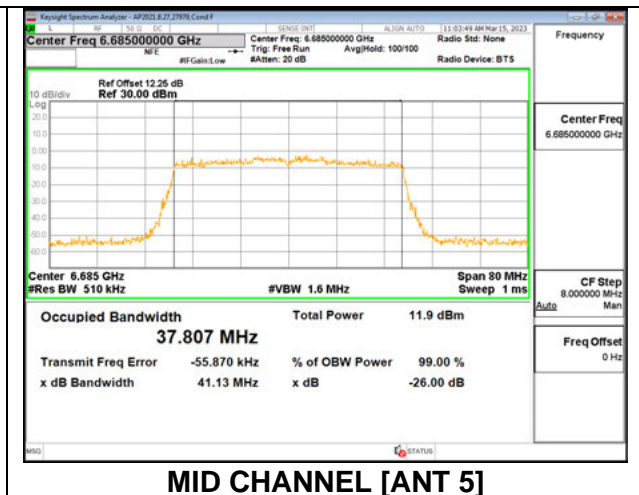

2TX Antenna 6 + Antenna 5 CDD MODE: SU

Channel	Frequency (MHz)	26 dB Bandwidth Antenna 6 (MHz)	26 dB Bandwidth Antenna 5 (MHz)	99% Bandwidth Antenna 6 (MHz)	99% Bandwidth Antenna 5 (MHz)
Low	6565	41.10	41.04	37.797	37.855
Mid	6685	41.37	41.13	37.710	37.807
High	6845	40.35	40.42	37.757	37.829