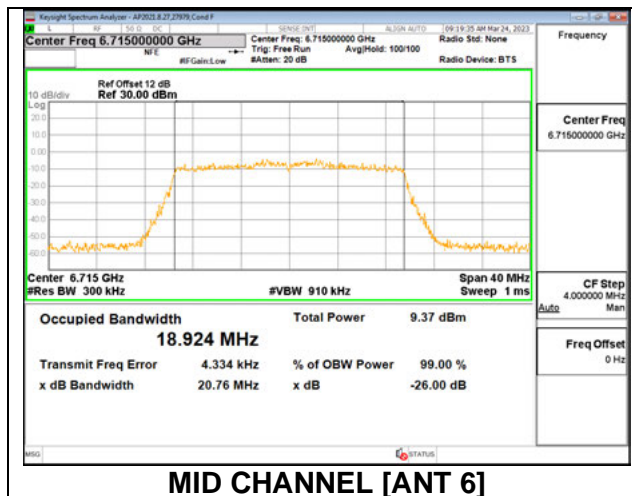

2TX Antenna 6 + Antenna 5 CDD MODE: SU

Channel	Frequency (MHz)	26 dB Bandwidth Antenna 6 (MHz)	26 dB Bandwidth Antenna 5 (MHz)	99% Bandwidth Antenna 6 (MHz)	99% Bandwidth Antenna 5 (MHz)
Low	6535	20.88	20.84	18.981	18.945
Mid	6715	20.76	20.93	18.924	19.055
High	6855	20.92	21.57	19.010	19.020
185	6875	21.09	20.82	18.988	18.959