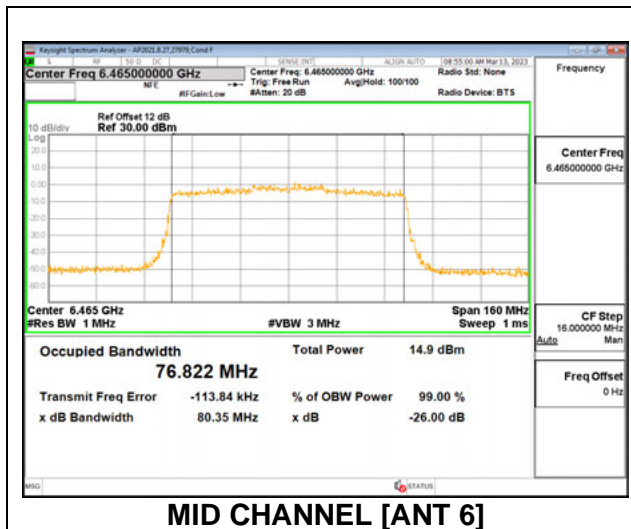

2TX Antenna 6 + Antenna 5 CDD MODE: SU

Channel	Frequency (MHz)	26 dB Bandwidth Antenna 6 (MHz)	26 dB Bandwidth Antenna 5 (MHz)	99% Bandwidth Antenna 6 (MHz)	99% Bandwidth Antenna 5 (MHz)
Mid	6465	80.35	80.90	76.822	76.824