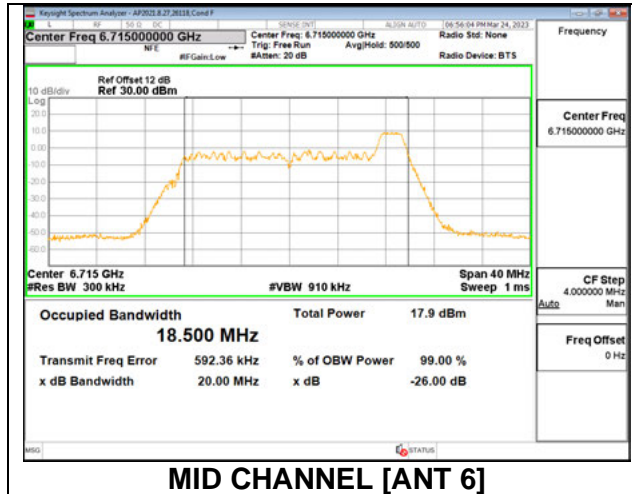

2TX Antenna 6 + Antenna 5 CDD MODE: 26 Tones, RU Index 8

Channel	Frequency (MHz)	26 dB Bandwidth Antenna 6 (MHz)	26 dB Bandwidth Antenna 5 (MHz)	99% Bandwidth Antenna 6 (MHz)	99% Bandwidth Antenna 5 (MHz)
Low	6535	19.87	19.51	18.425	18.346
Mid	6715	20.00	19.56	18.500	18.174
High	6855	20.07	19.71	18.356	18.240
185	6875	20.18	19.55	18.372	18.331