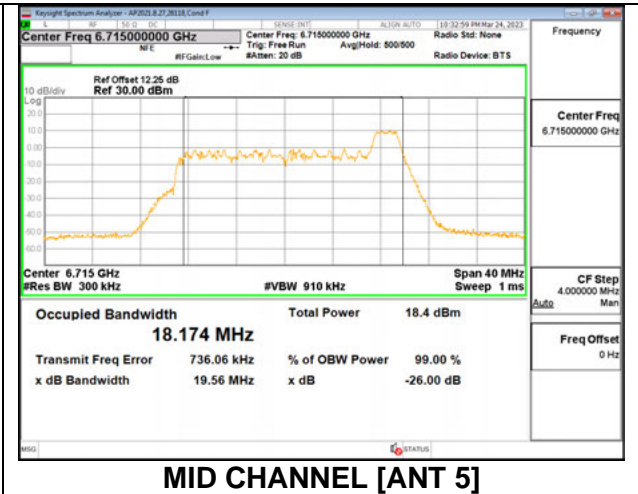

2TX Antenna 6 + Antenna 5 CDD MODE: 26 Tones, RU Index 8

Channel	Frequency (MHz)	26 dB Bandwidth Antenna 6 (MHz)	26 dB Bandwidth Antenna 5 (MHz)	99% Bandwidth Antenna 6 (MHz)	99% Bandwidth Antenna 5 (MHz)
Low	6535	19.87	19.51	18.425	18.346
Mid	6715	20.00	19.56	18.500	18.174
High	6855	20.07	19.71	18.356	18.240
185	6875	20.18	19.55	18.372	18.331