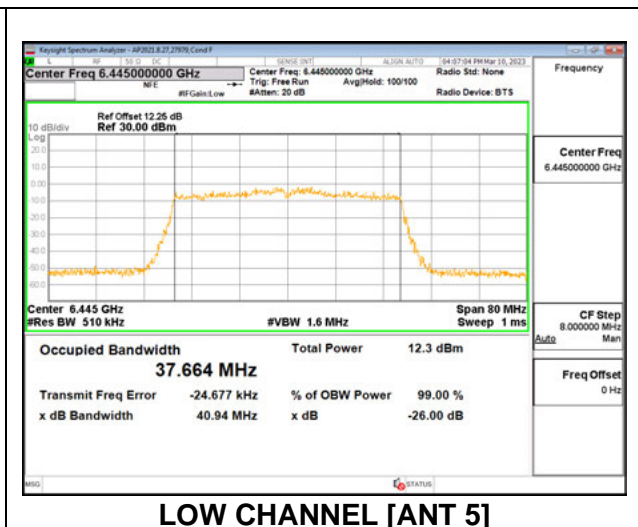

2TX Antenna 6 + Antenna 5 CDD MODE: SU

Channel	Frequency (MHz)	26 dB Bandwidth Antenna 6 (MHz)	26 dB Bandwidth Antenna 5 (MHz)	99% Bandwidth Antenna 6 (MHz)	99% Bandwidth Antenna 5 (MHz)
Low	6445	40.57	40.94	37.790	37.664
High	6485	40.81	40.58	37.788	37.808
115	6525	40.61	40.85	37.741	37.791