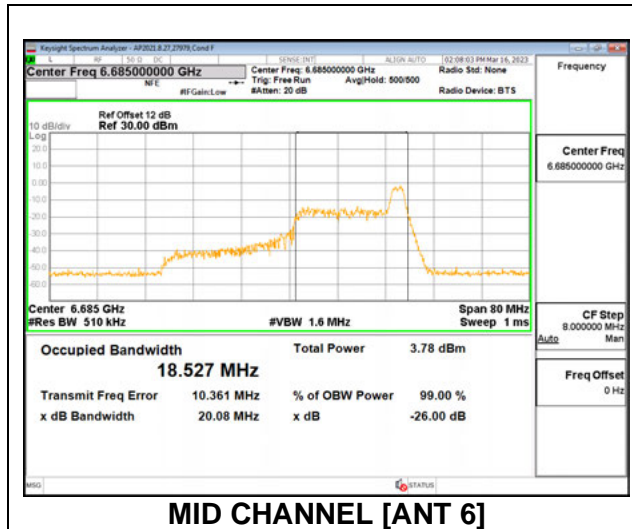

2TX Antenna 6 + Antenna 5 CDD MODE: 26 Tones, RU Index 17

Channel	Frequency (MHz)	26 dB Bandwidth Antenna 6 (MHz)	26 dB Bandwidth Antenna 5 (MHz)	99% Bandwidth Antenna 6 (MHz)	99% Bandwidth Antenna 5 (MHz)
Low	6565	20.41	19.94	18.450	18.320
Mid	6685	20.08	19.96	18.527	18.083
High	6845	21.00	19.90	18.627	18.404