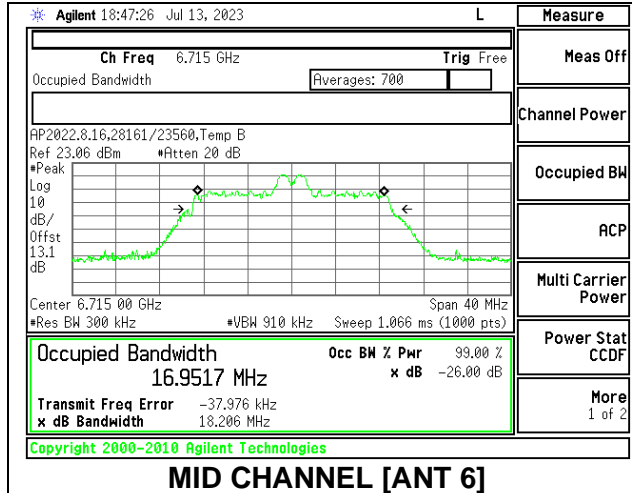

2TX Antenna 6 + Antenna 5 SDM MODE: 26 Tones, RU Index 4

Channel	Frequency (MHz)	26 dB Bandwidth Antenna 6 (MHz)	26 dB Bandwidth Antenna 5 (MHz)	99% Bandwidth Antenna 6 (MHz)	99% Bandwidth Antenna 5 (MHz)
Low	6535	17.59	18.13	16.1867	16.8118
Mid	6715	18.21	17.78	16.9517	16.5634
Straddle	6875	19.09	19.89	17.8011	18.2789