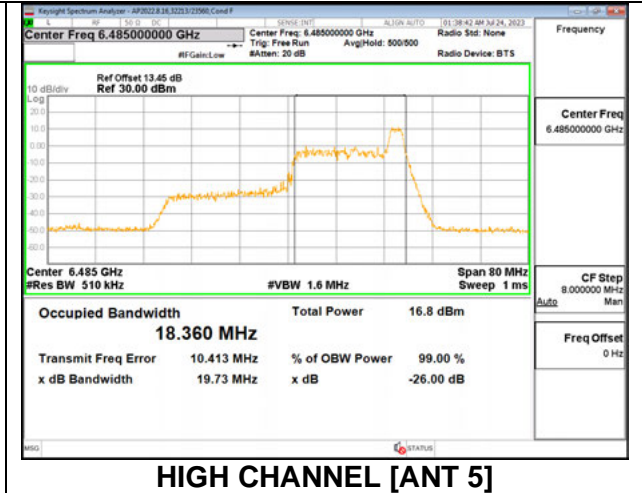

2TX Antenna 6 + Antenna 5 SDM MODE: 26 Tones, RU Index 17

Channel	Frequency (MHz)	26 dB Bandwidth Antenna 6 (MHz)	26 dB Bandwidth Antenna 5 (MHz)	99% Bandwidth Antenna 6 (MHz)	99% Bandwidth Antenna 5 (MHz)
Low	6445	20.34	19.73	18.565	18.096
High	6485	20.53	19.73	18.626	18.360
115	6525	20.11	19.76	18.579	18.344