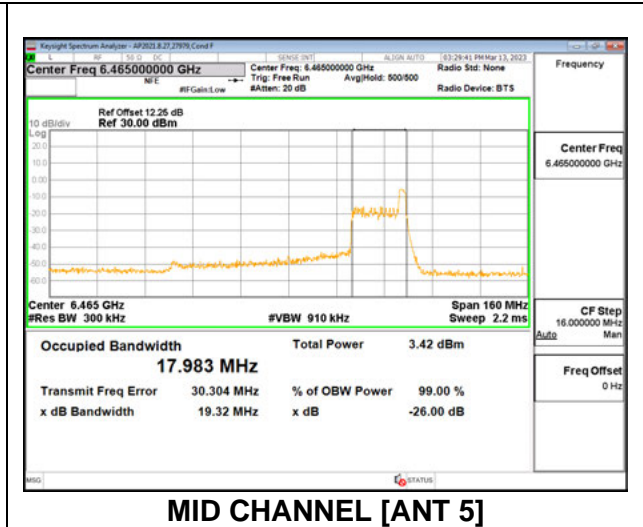

2TX Antenna 6 + Antenna 5 CDD MODE: 26 Tones, RU Index 36

Channel	Frequency (MHz)	26 dB Bandwidth Antenna 6 (MHz)	26 dB Bandwidth Antenna 5 (MHz)	99% Bandwidth Antenna 6 (MHz)	99% Bandwidth Antenna 5 (MHz)
Mid	6465	19.61	19.32	18.321	17.980