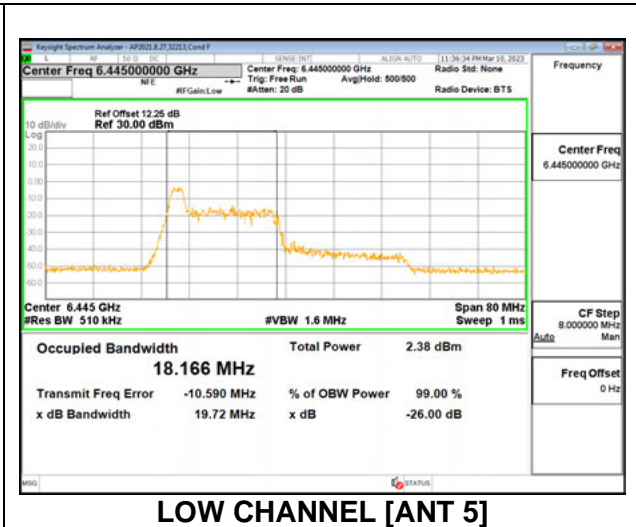

2TX Antenna 6 + Antenna 5 CDD MODE: 26 Tones, RU Index 0

Channel	Frequency (MHz)	26 dB Bandwidth Antenna 6 (MHz)	26 dB Bandwidth Antenna 5 (MHz)	99% Bandwidth Antenna 6 (MHz)	99% Bandwidth Antenna 5 (MHz)
Low	6445	20.30	19.72	18.505	18.166
High	6485	19.72	19.92	18.409	18.261
115	6525	19.14	19.63	17.863	18.178