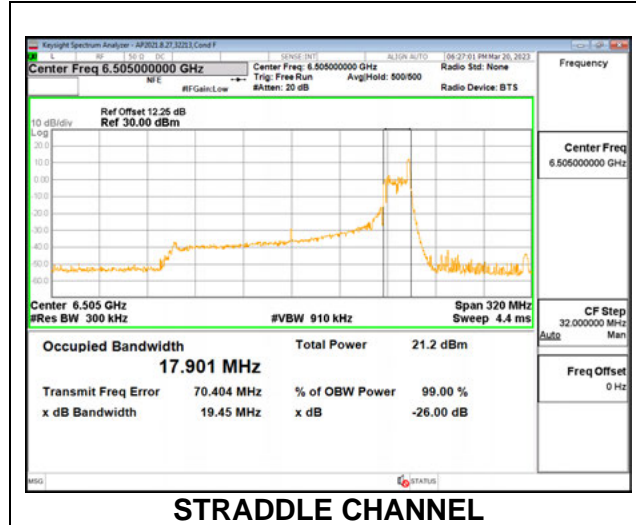

1TX Antenna 5 MODE: 26 Tones, RU Index S36

Channel	Frequency (MHz)	26 dB Bandwidth (MHz)	99% Bandwidth (MHz)
111	6505	19.45	17.901