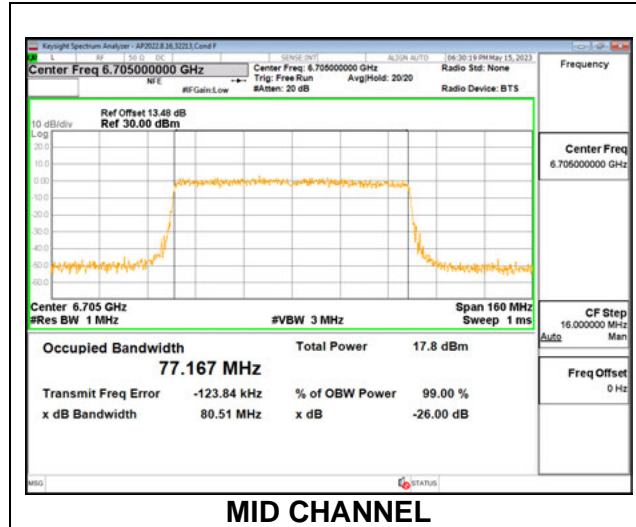

Channel	Frequency (MHz)	26 dB Bandwidth (MHz)	99% Bandwidth (MHz)
Straddle	6545	39.31	37.131
Mid	6705	39.13	37.121
Straddle	6865	39.37	37.242

**1TX Antenna 5 MODE: SU**

Channel	Frequency (MHz)	26 dB Bandwidth (MHz)	99% Bandwidth (MHz)
Straddle	6545	80.79	77.221
Mid	6705	80.51	77.167
Straddle	6865	80.86	77.357