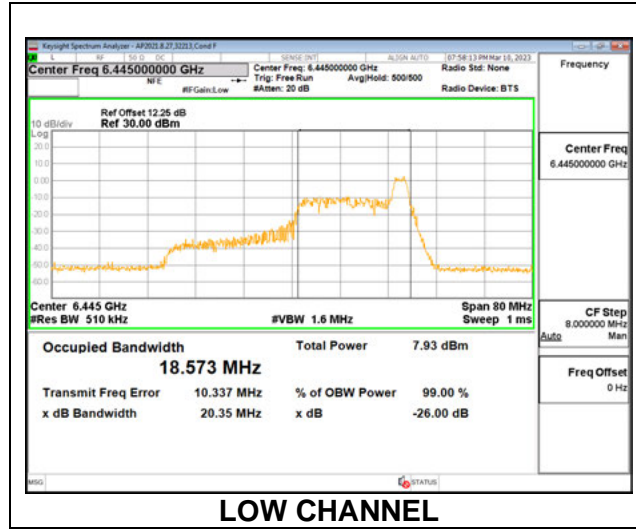

1TX Antenna 5 MODE: 26 Tones, RU Index 17

Channel	Frequency (MHz)	26 dB Bandwidth (MHz)	99% Bandwidth (MHz)
Low	6445	20.35	18.573
High	6485	20.22	18.421
115	6525	20.47	18.665