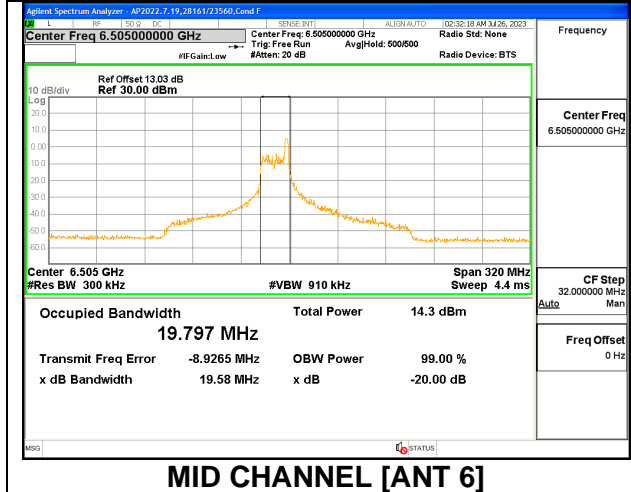

2TX Antenna 6 + Antenna 5 SDM MODE: 26 Tones, RU Index 36

Channel	Frequency (MHz)	26 dB Bandwidth Antenna 6 (MHz)	26 dB Bandwidth Antenna 5 (MHz)	99% Bandwidth Antenna 6 (MHz)	99% Bandwidth Antenna 5 (MHz)
111	6505	19.58	19.43	19.7970	19.3040