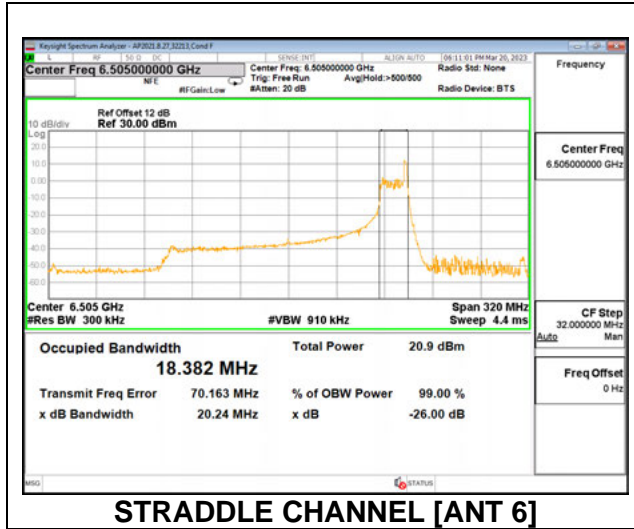

2TX Antenna 6 + Antenna 5 CDD MODE: 26 Tones, RU Index S36

Channel	Frequency (MHz)	26 dB Bandwidth Antenna 6 (MHz)	26 dB Bandwidth Antenna 5 (MHz)	99% Bandwidth Antenna 6 (MHz)	99% Bandwidth Antenna 5 (MHz)
111	6505	20.24	19.93	18.382	18.221