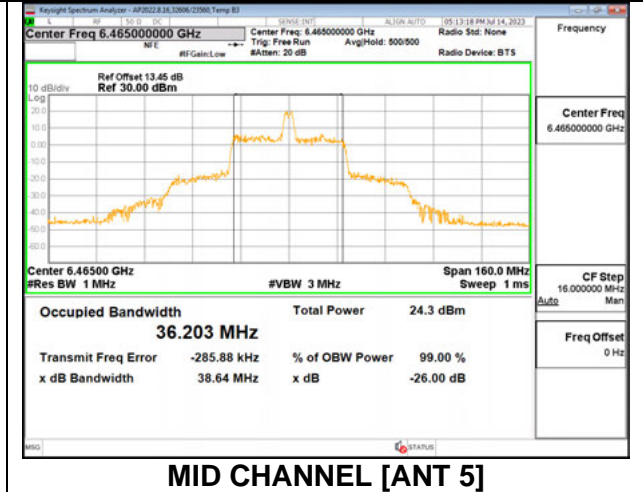

2TX Antenna 6 + Antenna 5 SDM MODE: 26 Tones, RU Index 18

Channel	Frequency (MHz)	26 dB Bandwidth Antenna 6 (MHz)	26 dB Bandwidth Antenna 5 (MHz)	99% Bandwidth Antenna 6 (MHz)	99% Bandwidth Antenna 5 (MHz)
Mid	6465	38.88	38.64	37.015	36.203