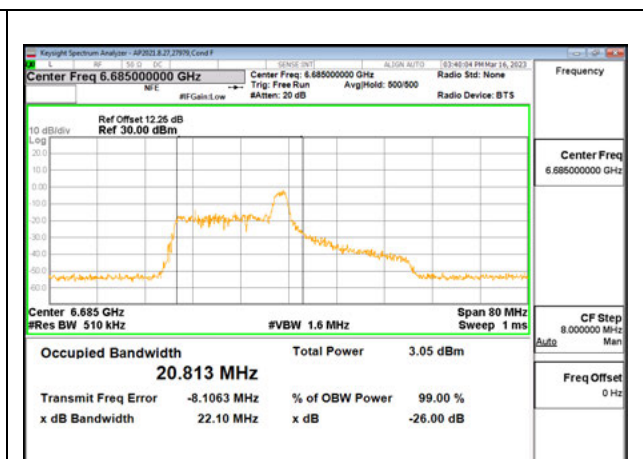

MID CHANNEL [ANT 5]