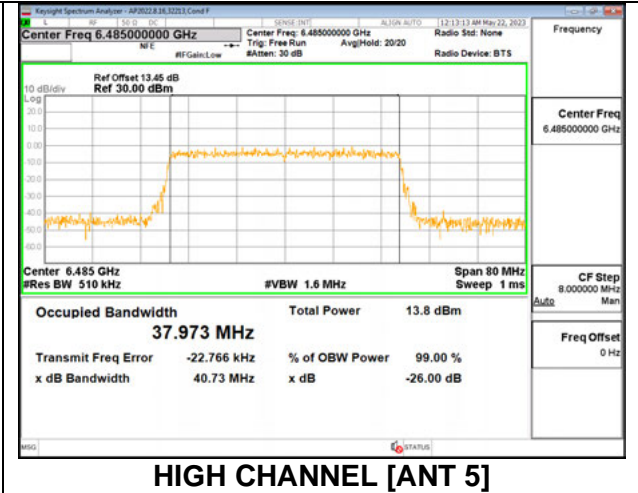

2TX Antenna 6 + Antenna 5 SDM MODE: SU Mode

Channel	Frequency (MHz)	26 dB Bandwidth Antenna 6 (MHz)	26 dB Bandwidth Antenna 5 (MHz)	99% Bandwidth Antenna 6 (MHz)	99% Bandwidth Antenna 5 (MHz)
Low	6445	41.21	41.01	37.822	38.003
High	6485	40.00	40.73	37.997	37.973
115	6525	41.51	41.09	37.906	37.952