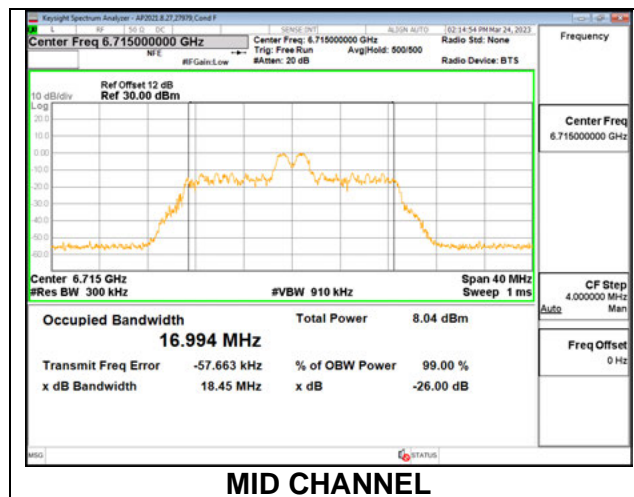

1TX Antenna 6 MODE: 26 Tones, RU Index 4

Channel	Frequency (MHz)	26 dB Bandwidth (MHz)	99% Bandwidth (MHz)
Low	6535	18.55	16.878
Mid	6715	18.45	16.994
High	6855	18.41	16.942
185	6875	18.46	16.942