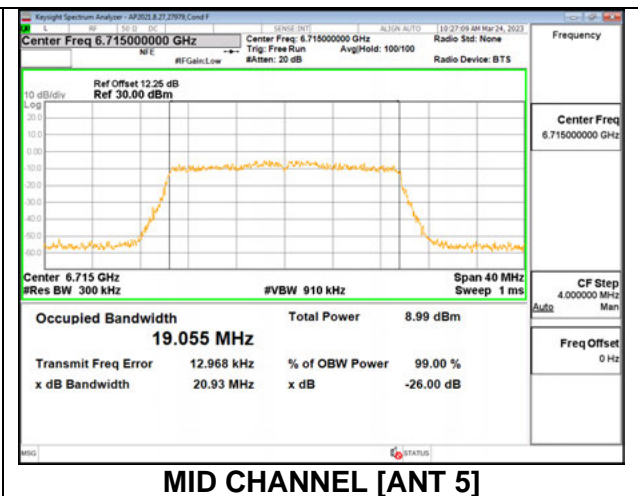

2TX Antenna 6 + Antenna 5 CDD MODE: SU

Channel	Frequency (MHz)	26 dB Bandwidth Antenna 6 (MHz)	26 dB Bandwidth Antenna 5 (MHz)	99% Bandwidth Antenna 6 (MHz)	99% Bandwidth Antenna 5 (MHz)
Low	6535	20.88	20.84	18.981	18.945
Mid	6715	20.76	20.93	18.924	19.055
High	6855	20.92	21.57	19.010	19.020
185	6875	21.09	20.82	18.988	18.959