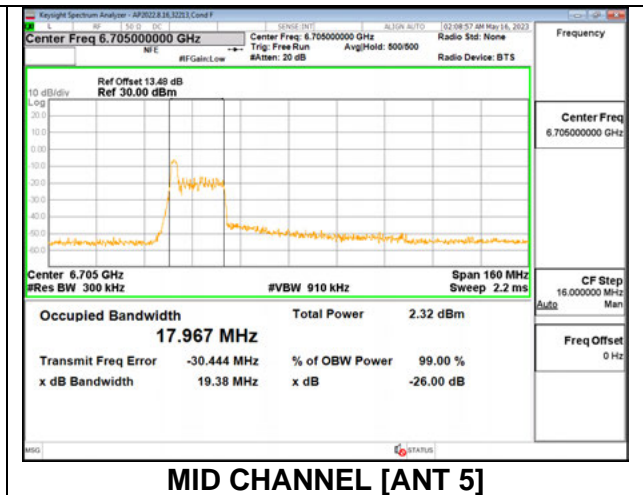

2TX Antenna 6 + Antenna 5 CDD MODE: 26 Tones, RU Index 0

Channel	Frequency (MHz)	26 dB Bandwidth Antenna 6 (MHz)	26 dB Bandwidth Antenna 5 (MHz)	99% Bandwidth Antenna 6 (MHz)	99% Bandwidth Antenna 5 (MHz)
Straddle	6545	19.27	19.21	17.917	17.938
Mid	6705	19.56	19.38	18.090	17.967
Straddle	6865	19.55	19.25	18.001	17.843