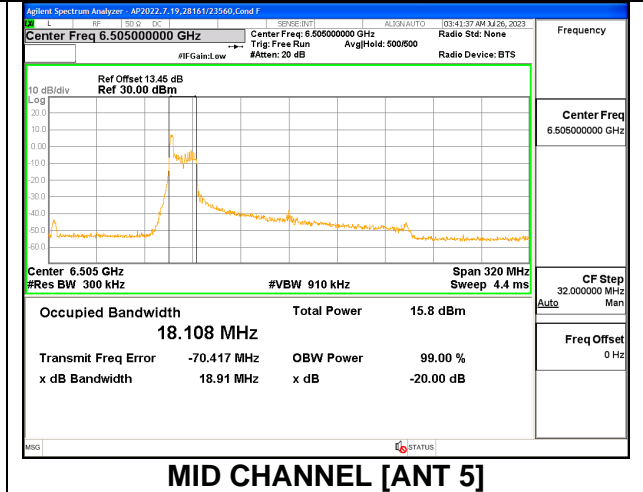

2TX Antenna 6 + Antenna 5 SDM MODE: 26 Tones, RU Index 0

Channel	Frequency (MHz)	26 dB Bandwidth Antenna 6 (MHz)	26 dB Bandwidth Antenna 5 (MHz)	99% Bandwidth Antenna 6 (MHz)	99% Bandwidth Antenna 5 (MHz)
111	6505	18.84	18.91	18.1700	18.1080