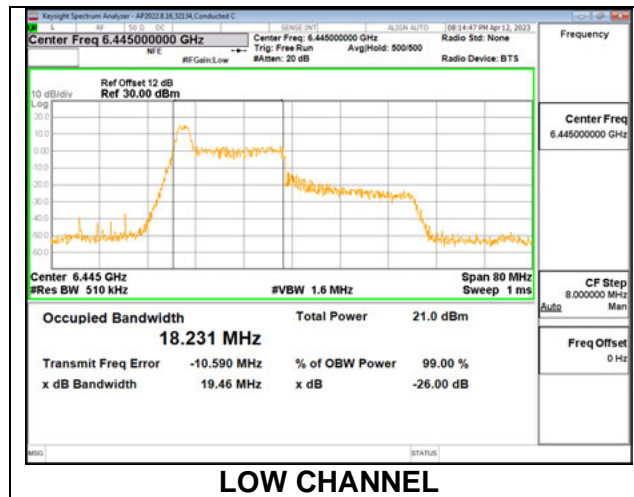

9.2.6. 802.11ax HE40 MODE IN THE UNII-6 BAND

1TX Antenna 6 MODE: 26 Tones, RU Index 0

Channel	Frequency (MHz)	26 dB Bandwidth (MHz)	99% Bandwidth (MHz)
Low	6445	19.46	18.231
High	6485	19.99	18.372
115	6525	20.08	18.323