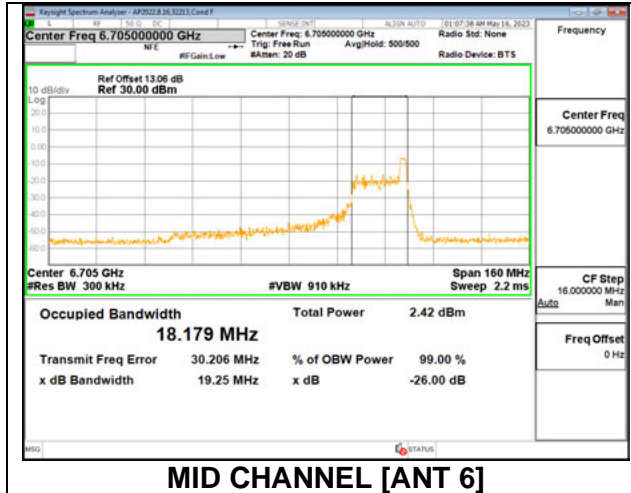

2TX Antenna 6 + Antenna 5 CDD MODE: 26 Tones, RU Index 36

Channel	Frequency (MHz)	26 dB Bandwidth Antenna 6 (MHz)	26 dB Bandwidth Antenna 5 (MHz)	99% Bandwidth Antenna 6 (MHz)	99% Bandwidth Antenna 5 (MHz)
Straddle	6545	20.02	19.21	18.256	17.970
Mid	6705	19.25	19.15	18.179	18.025
Straddle	6865	19.86	19.16	18.185	18.030