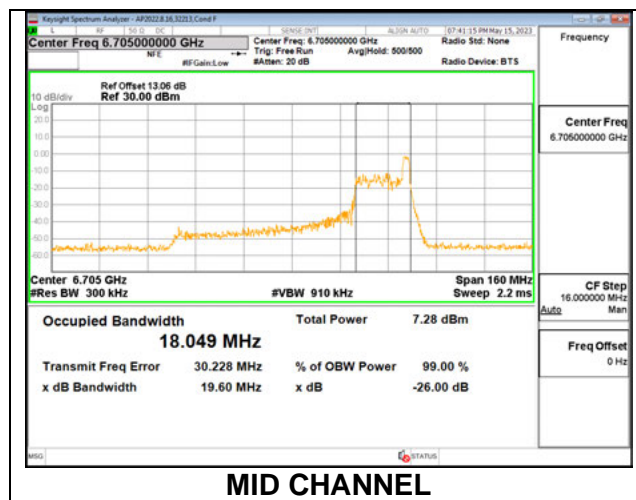

1TX Antenna 6 MODE: 26 Tones, RU Index 36

Channel	Frequency (MHz)	26 dB Bandwidth (MHz)	99% Bandwidth (MHz)
Straddle	6545	20.08	18.097
Mid	6705	19.60	18.049
Straddle	6865	19.31	17.924