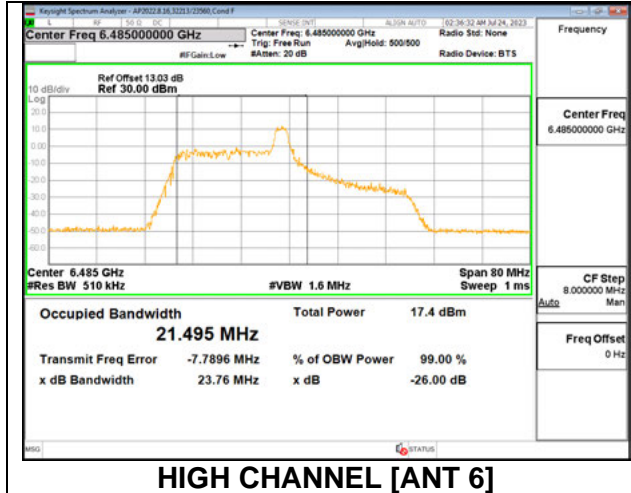

2TX Antenna 6 + Antenna 5 SDM MODE: 26 Tones, RU Index 8

Channel	Frequency (MHz)	26 dB Bandwidth Antenna 6 (MHz)	26 dB Bandwidth Antenna 5 (MHz)	99% Bandwidth Antenna 6 (MHz)	99% Bandwidth Antenna 5 (MHz)
Low	6445	23.07	22.48	21.299	21.103
High	6485	23.76	22.68	21.495	21.099
115	6525	23.80	22.20	21.559	20.917