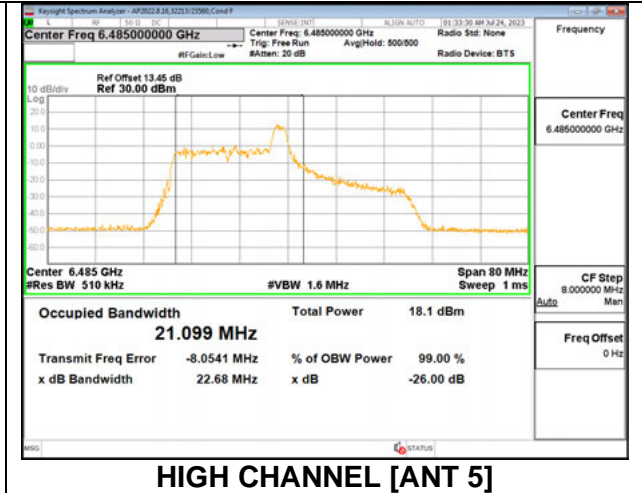

2TX Antenna 6 + Antenna 5 SDM MODE: 26 Tones, RU Index 8

Channel	Frequency (MHz)	26 dB Bandwidth Antenna 6 (MHz)	26 dB Bandwidth Antenna 5 (MHz)	99% Bandwidth Antenna 6 (MHz)	99% Bandwidth Antenna 5 (MHz)
Low	6445	23.07	22.48	21.299	21.103
High	6485	23.76	22.68	21.495	21.099
115	6525	23.80	22.20	21.559	20.917