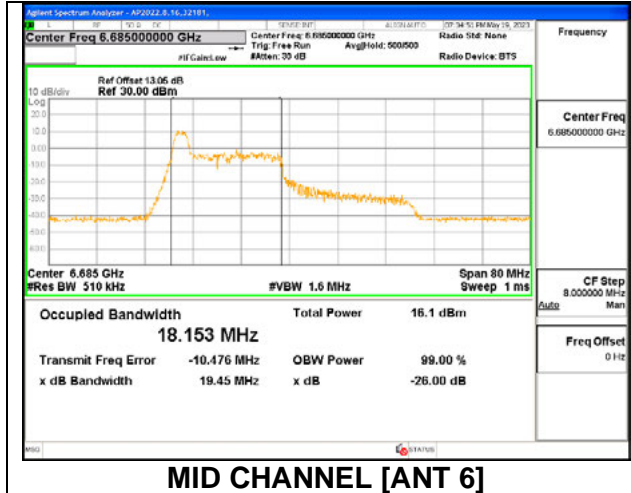

2TX Antenna 6 + Antenna 5 SDM MODE: 26 Tones, RU Index 0

Channel	Frequency (MHz)	26 dB Bandwidth Antenna 6 (MHz)	26 dB Bandwidth Antenna 5 (MHz)	99% Bandwidth Antenna 6 (MHz)	99% Bandwidth Antenna 5 (MHz)
Low	6565	20.19	19.63	18.477	18.254
Mid	6685	19.45	19.97	18.153	18.300
High	6845	20.07	19.91	18.339	18.319