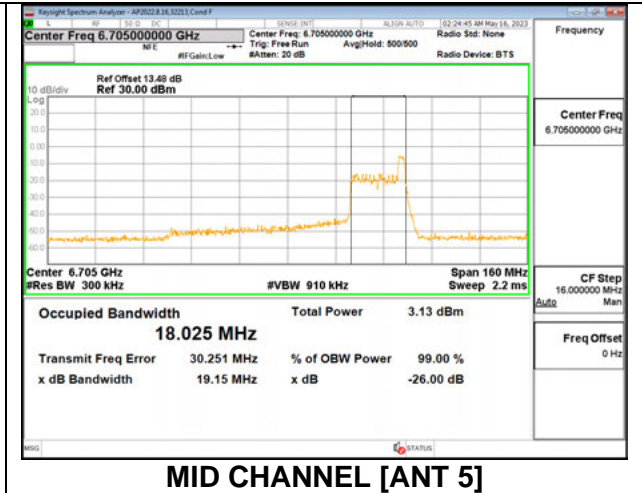

2TX Antenna 6 + Antenna 5 CDD MODE: 26 Tones, RU Index 36

Channel	Frequency (MHz)	26 dB Bandwidth Antenna 6 (MHz)	26 dB Bandwidth Antenna 5 (MHz)	99% Bandwidth Antenna 6 (MHz)	99% Bandwidth Antenna 5 (MHz)
Straddle	6545	20.02	19.21	18.256	17.970
Mid	6705	19.25	19.15	18.179	18.025
Straddle	6865	19.86	19.16	18.185	18.030