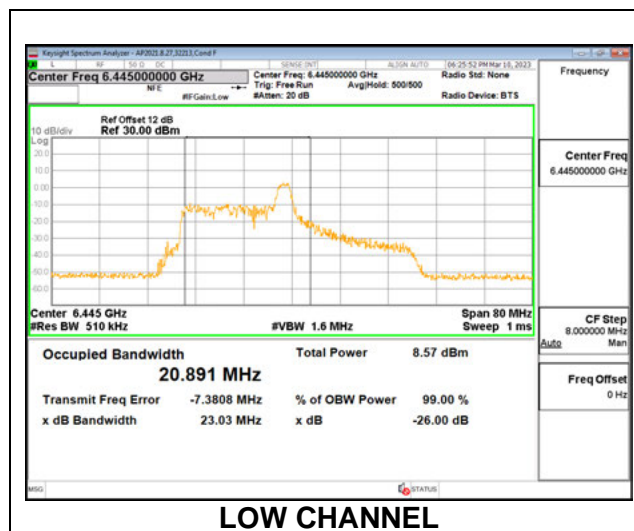

1TX Antenna 6 MODE: 26 Tones, RU Index 8

Channel	Frequency (MHz)	26 dB Bandwidth (MHz)	99% Bandwidth (MHz)
Low	6445	23.03	20.891
High	6485	24.01	21.363
115	6525	23.01	20.963