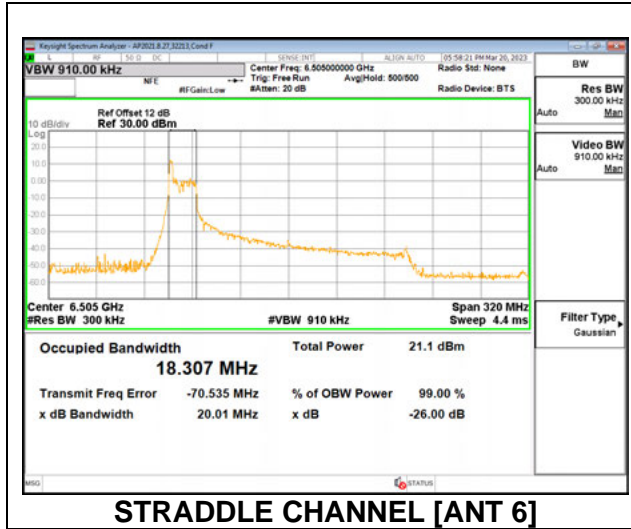

**1TX Antenna 5 MODE: SU**

Channel	Frequency (MHz)	26 dB Bandwidth (MHz)	99% Bandwidth (MHz)
111	6505	163.5	155.80

**2TX Antenna 6 + Antenna 5 CDD MODE: 26 Tones, RU Index 0**

Channel	Frequency (MHz)	26 dB Bandwidth Antenna 6 (MHz)	26 dB Bandwidth Antenna 5 (MHz)	99% Bandwidth Antenna 6 (MHz)	99% Bandwidth Antenna 5 (MHz)
111	6505	20.01	20.41	18.307	17.977