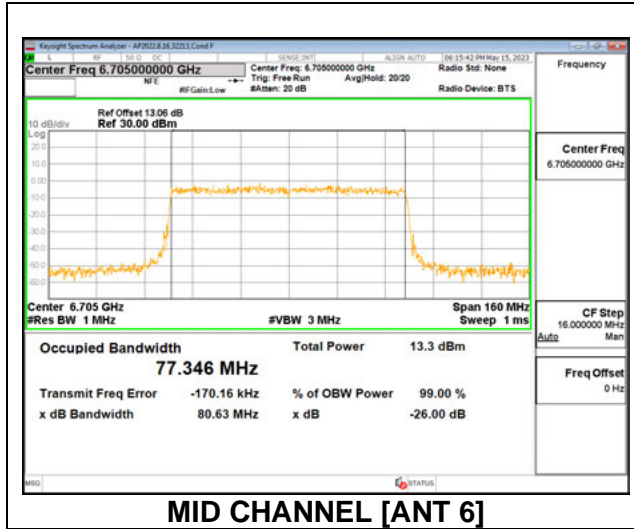

2TX Antenna 6 + Antenna 5 CDD MODE: SU

Channel	Frequency (MHz)	26 dB Bandwidth Antenna 6 (MHz)	26 dB Bandwidth Antenna 5 (MHz)	99% Bandwidth Antenna 6 (MHz)	99% Bandwidth Antenna 5 (MHz)
Straddle	6545	80.89	81.23	77.273	77.362
Mid	6705	80.63	81.17	77.346	77.309
Straddle	6865	81.33	80.86	77.489	77.375