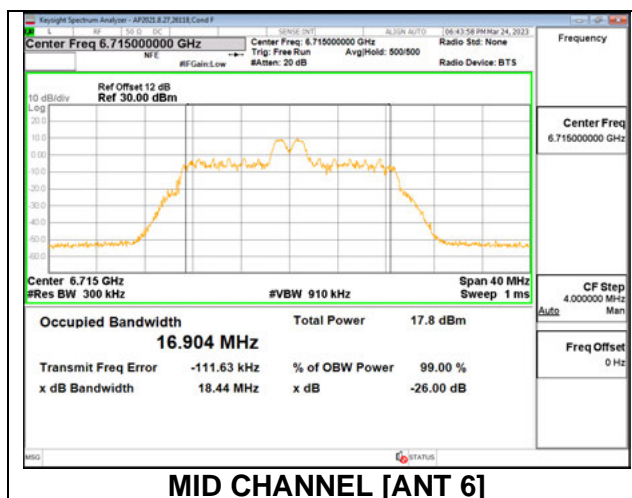

2TX Antenna 6 + Antenna 5 CDD MODE: 26 Tones, RU Index 4

Channel	Frequency (MHz)	26 dB Bandwidth Antenna 6 (MHz)	26 dB Bandwidth Antenna 5 (MHz)	99% Bandwidth Antenna 6 (MHz)	99% Bandwidth Antenna 5 (MHz)
Low	6535	18.47	18.23	16.891	16.897
Mid	6715	18.44	18.20	16.904	16.797
High	6855	18.46	18.08	17.042	16.875
185	6875	18.55	18.08	17.053	16.704