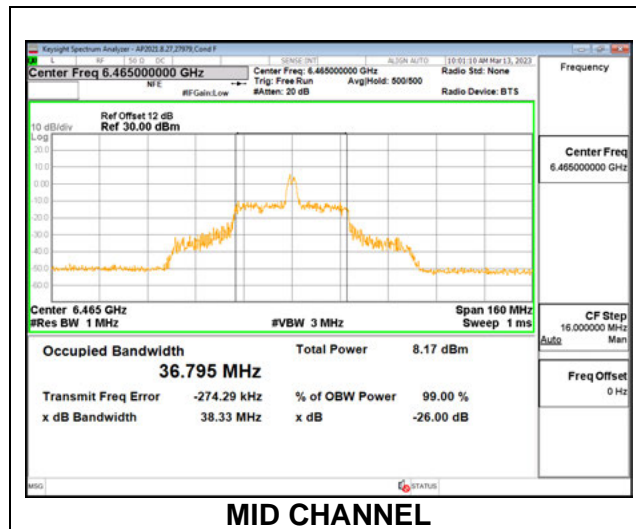

1TX Antenna 6 MODE: 26 Tones, RU Index 18

Channel	Frequency (MHz)	26 dB Bandwidth (MHz)	99% Bandwidth (MHz)
Mid	6465	38.33	36.795