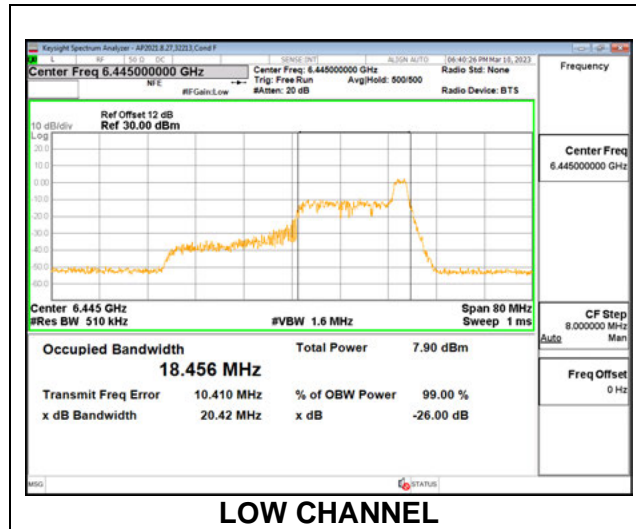

1TX Antenna 6 MODE: 26 Tones, RU Index 17

Channel	Frequency (MHz)	26 dB Bandwidth (MHz)	99% Bandwidth (MHz)
Low	6445	20.42	18.456
High	6485	19.95	18.529
115	6525	19.89	18.472