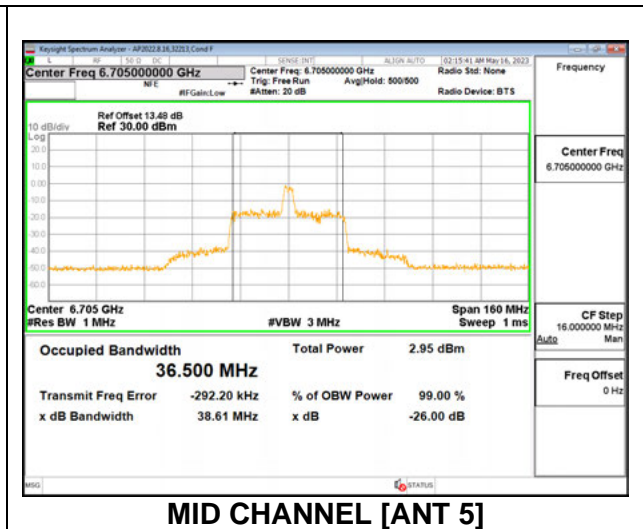

2TX Antenna 6 + Antenna 5 CDD MODE: 26 Tones, RU Index 18

Channel	Frequency (MHz)	26 dB Bandwidth Antenna 6 (MHz)	26 dB Bandwidth Antenna 5 (MHz)	99% Bandwidth Antenna 6 (MHz)	99% Bandwidth Antenna 5 (MHz)
Straddle	6545	38.14	38.30	36.289	36.177
Mid	6705	39.13	38.61	36.914	36.500
Straddle	6865	38.91	38.90	36.168	36.482