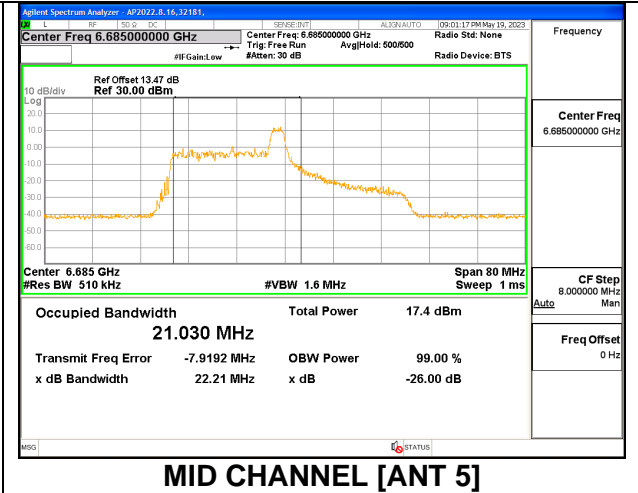

2TX Antenna 6 + Antenna 5 SDM MODE: 26 Tones, RU Index 8

Channel	Frequency (MHz)	26 dB Bandwidth Antenna 6 (MHz)	26 dB Bandwidth Antenna 5 (MHz)	99% Bandwidth Antenna 6 (MHz)	99% Bandwidth Antenna 5 (MHz)
Low	6565	22.94	22.89	21.244	21.018
Mid	6685	24.06	22.21	21.557	21.030
High	6845	23.63	22.88	21.698	21.074