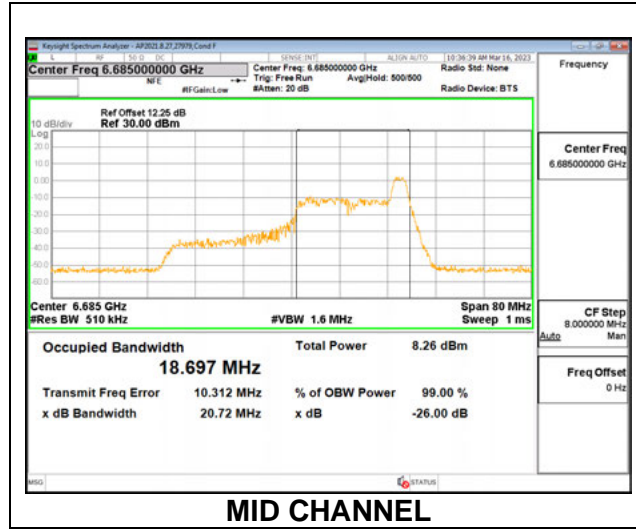

1TX Antenna 5 MODE: 26 Tones, RU Index 17

Channel	Frequency (MHz)	26 dB Bandwidth (MHz)	99% Bandwidth (MHz)
Low	6565	20.05	18.483
Mid	6685	20.72	18.697
High	6845	20.34	18.568