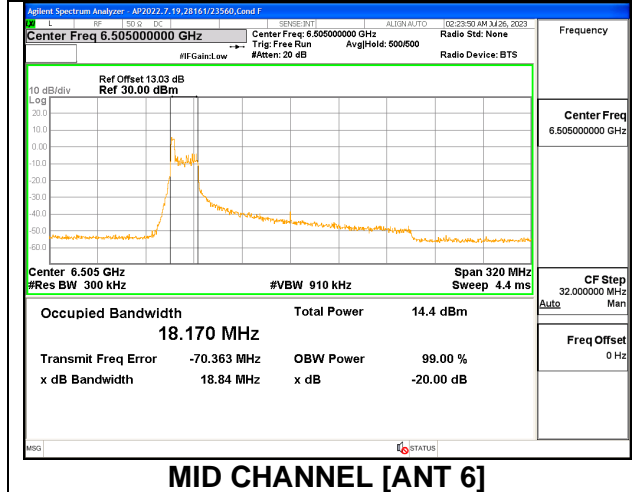

2TX Antenna 6 + Antenna 5 SDM MODE: 26 Tones, RU Index 0

Channel	Frequency (MHz)	26 dB Bandwidth Antenna 6 (MHz)	26 dB Bandwidth Antenna 5 (MHz)	99% Bandwidth Antenna 6 (MHz)	99% Bandwidth Antenna 5 (MHz)
111	6505	18.84	18.91	18.1700	18.1080