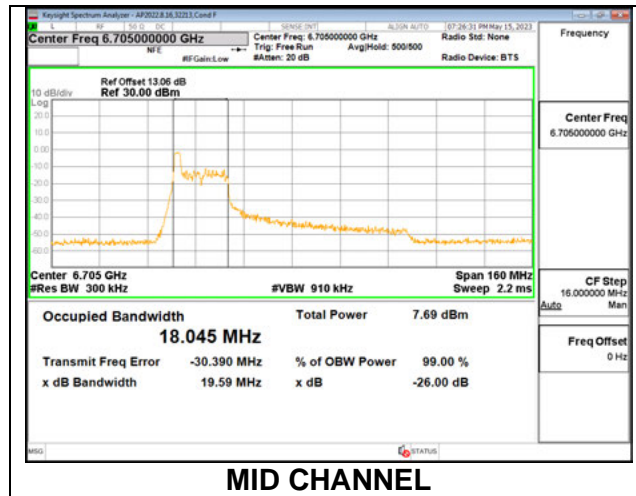

9.2.11. 802.11ax HE80 MODE IN THE UNII-7 BAND

1TX Antenna 6 MODE: 26 Tones, RU Index 0

Channel	Frequency (MHz)	26 dB Bandwidth (MHz)	99% Bandwidth (MHz)
Straddle	6545	19.32	17.876
Mid	6705	19.59	18.045
Straddle	6865	19.39	18.020