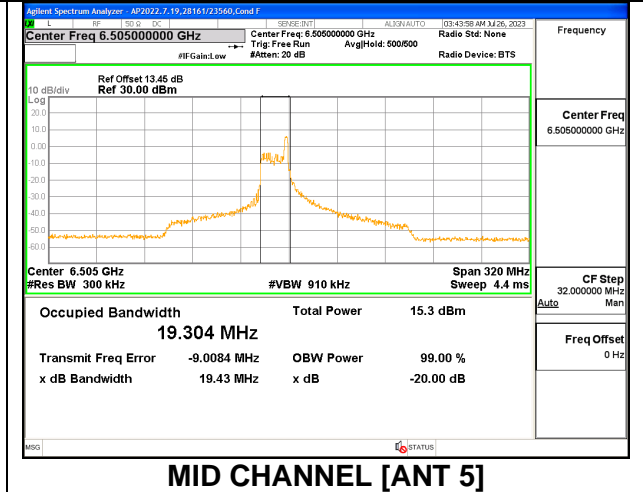

2TX Antenna 6 + Antenna 5 SDM MODE: 26 Tones, RU Index 36

Channel	Frequency (MHz)	26 dB Bandwidth Antenna 6 (MHz)	26 dB Bandwidth Antenna 5 (MHz)	99% Bandwidth Antenna 6 (MHz)	99% Bandwidth Antenna 5 (MHz)
111	6505	19.58	19.43	19.7970	19.3040