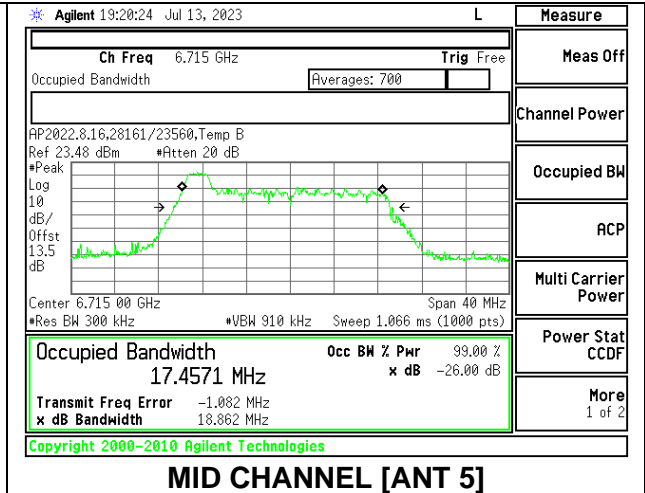

2TX Antenna 6 + Antenna 5 SDM MODE: 26 Tones, RU Index 0

Channel	Frequency (MHz)	26 dB Bandwidth Antenna 6 (MHz)	26 dB Bandwidth Antenna 5 (MHz)	99% Bandwidth Antenna 6 (MHz)	99% Bandwidth Antenna 5 (MHz)
Low	6535	19.201	19.319	17.6224	17.8994
Mid	6715	19.325	18.862	17.9591	17.4571
Straddle	6875	19.456	19.269	17.7346	17.9961