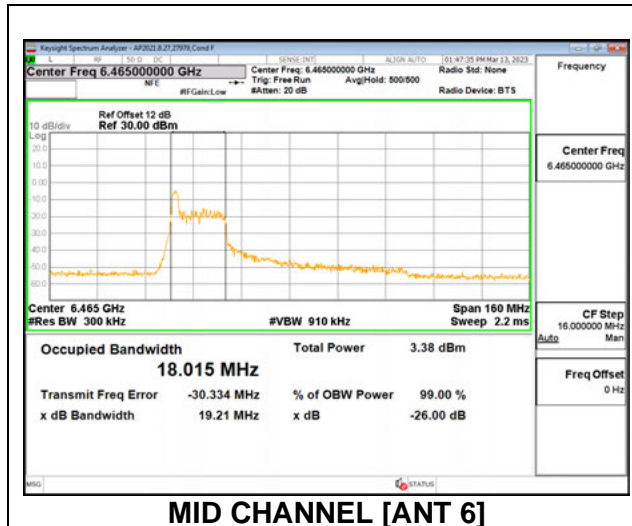

2TX Antenna 6 + Antenna 5 CDD MODE: 26 Tones, RU Index 0

Channel	Frequency (MHz)	26 dB Bandwidth Antenna 6 (MHz)	26 dB Bandwidth Antenna 5 (MHz)	99% Bandwidth Antenna 6 (MHz)	99% Bandwidth Antenna 5 (MHz)
Mid	6465	19.21	19.37	18.015	17.966