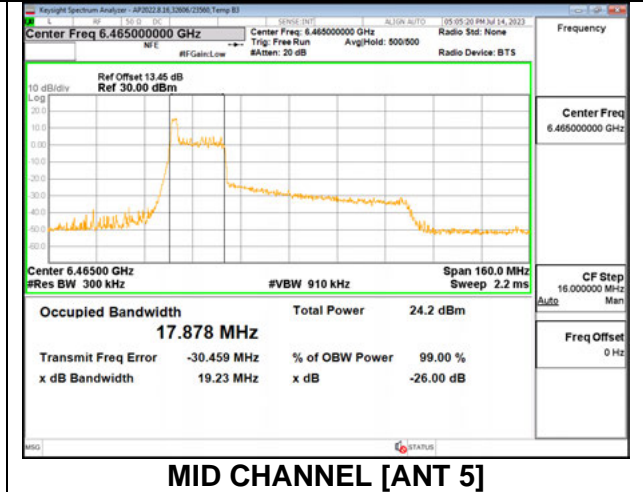

2TX Antenna 6 + Antenna 5 SDM MODE: 26 Tones, RU Index 0

Channel	Frequency (MHz)	26 dB Bandwidth Antenna 6 (MHz)	26 dB Bandwidth Antenna 5 (MHz)	99% Bandwidth Antenna 6 (MHz)	99% Bandwidth Antenna 5 (MHz)
Mid	6465	19.30	19.23	18.025	17.878