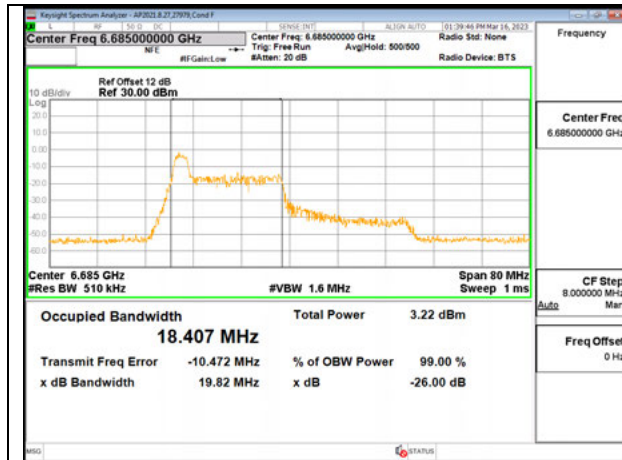

2TX Antenna 6 + Antenna 5 CDD MODE: 26 Tones, RU Index 0

Channel	Frequency (MHz)	26 dB Bandwidth Antenna 6 (MHz)	26 dB Bandwidth Antenna 5 (MHz)	99% Bandwidth Antenna 6 (MHz)	99% Bandwidth Antenna 5 (MHz)
Low	6565	20.13	20.05	18.432	18.280
Mid	6685	19.82	19.97	18.407	18.290
High	6845	20.01	19.52	18.408	18.091

MID CHANNEL [ANT 6]