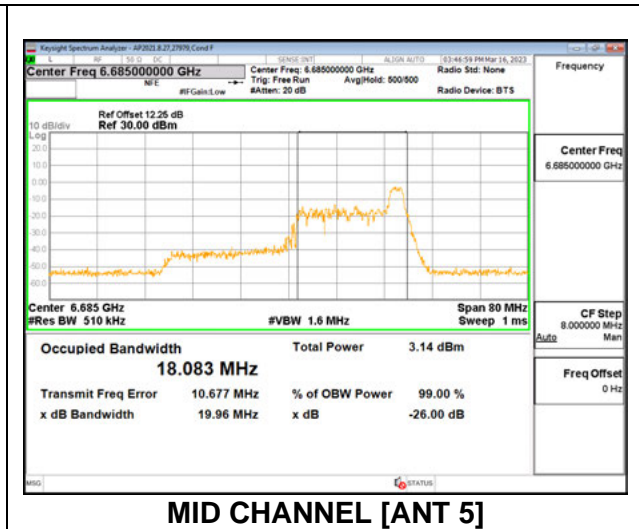

2TX Antenna 6 + Antenna 5 CDD MODE: 26 Tones, RU Index 17

Channel	Frequency (MHz)	26 dB Bandwidth Antenna 6 (MHz)	26 dB Bandwidth Antenna 5 (MHz)	99% Bandwidth Antenna 6 (MHz)	99% Bandwidth Antenna 5 (MHz)
Low	6565	20.41	19.94	18.450	18.320
Mid	6685	20.08	19.96	18.527	18.083
High	6845	21.00	19.90	18.627	18.404