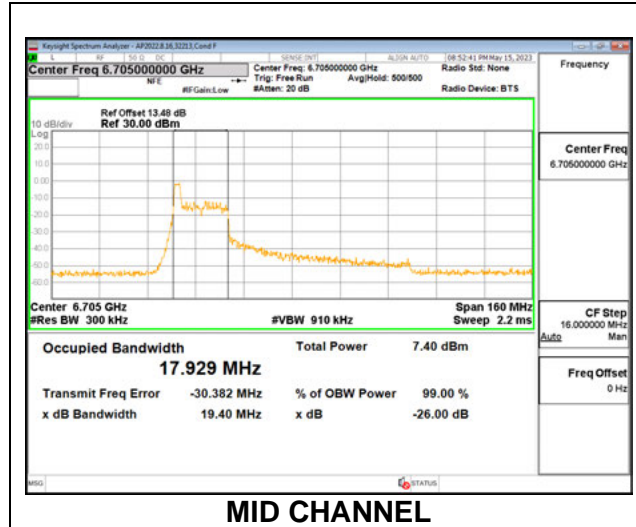

1TX Antenna 5 MODE: 26 Tones, RU Index 0

Channel	Frequency (MHz)	26 dB Bandwidth (MHz)	99% Bandwidth (MHz)
Straddle	6545	19.46	18.054
Mid	6705	19.40	17.929
Straddle	6865	19.47	17.999