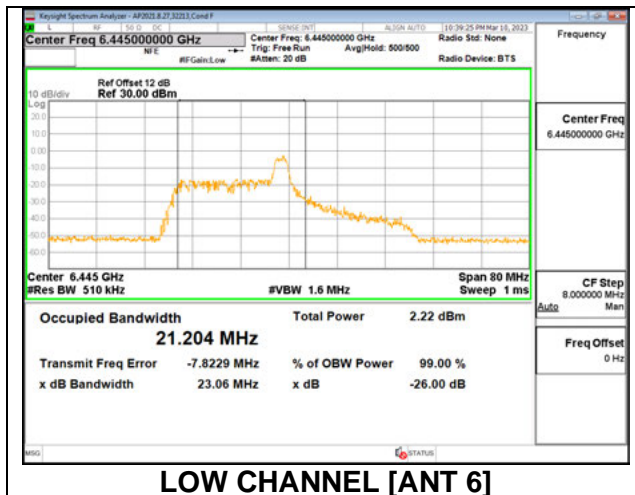

2TX Antenna 6 + Antenna 5 CDD MODE: 26 Tones, RU Index 8

Channel	Frequency (MHz)	26 dB Bandwidth Antenna 6 (MHz)	26 dB Bandwidth Antenna 5 (MHz)	99% Bandwidth Antenna 6 (MHz)	99% Bandwidth Antenna 5 (MHz)
Low	6445	23.06	22.72	21.204	21.057
High	6485	23.66	22.77	21.258	20.908
115	6525	23.21	23.21	21.222	21.235