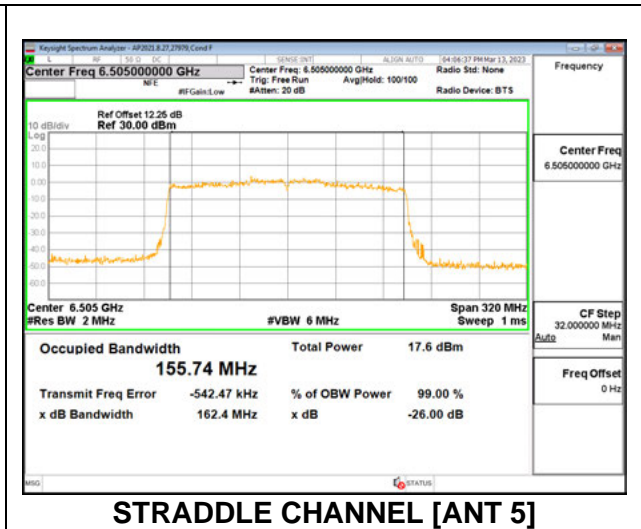

2TX Antenna 6 + Antenna 5 CDD MODE: SU

Channel	Frequency (MHz)	26 dB Bandwidth Antenna 6 (MHz)	26 dB Bandwidth Antenna 5 (MHz)	99% Bandwidth Antenna 6 (MHz)	99% Bandwidth Antenna 5 (MHz)
111	6505	163.3	162.4	156.05	155.74