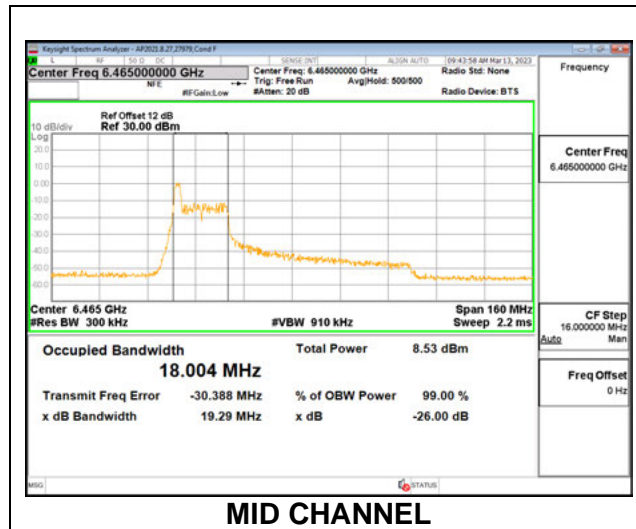

9.2.7. 802.11ax HE80 MODE IN THE UNII-6 BAND

1TX Antenna 6 MODE: 26 Tones, RU Index 0

Channel	Frequency (MHz)	26 dB Bandwidth (MHz)	99% Bandwidth (MHz)
Mid	6465	19.29	18.004