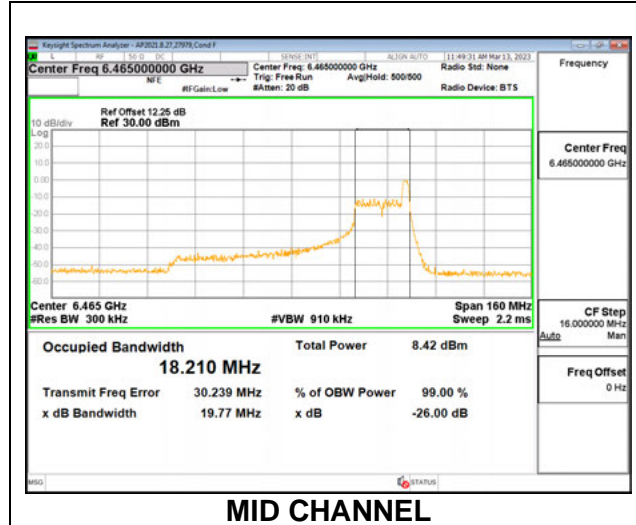

1TX Antenna 5 MODE: 26 Tones, RU Index 36

Channel	Frequency (MHz)	26 dB Bandwidth (MHz)	99% Bandwidth (MHz)
Mid	6465	19.77	18.210