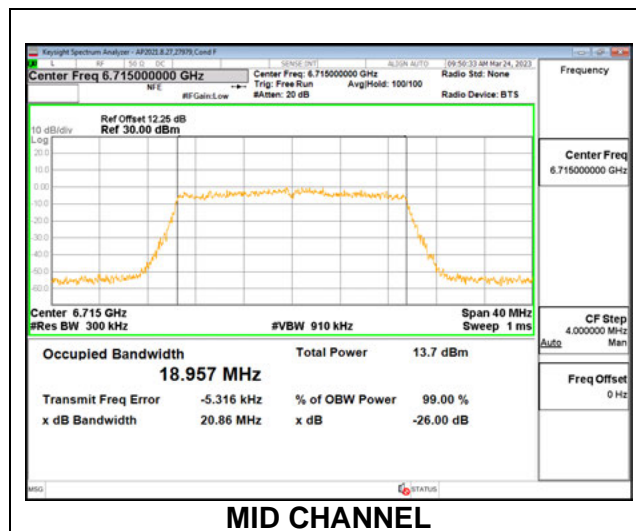

MID CHANNEL