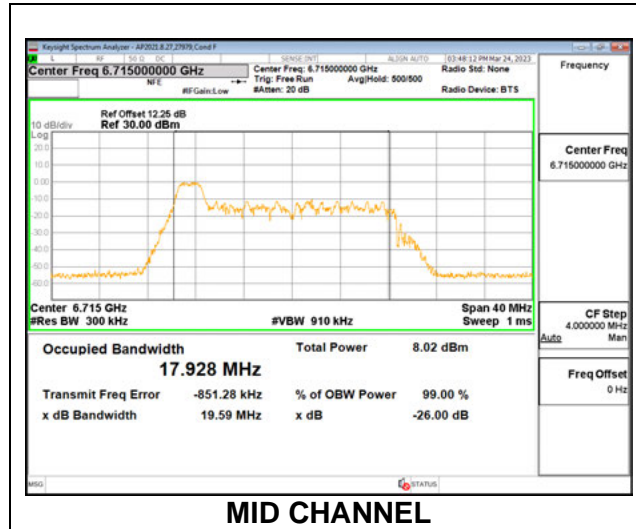

1TX Antenna 5 MODE: 26 Tones, RU Index 0

Channel	Frequency (MHz)	26 dB Bandwidth (MHz)	99% Bandwidth (MHz)
Low	6535	19.73	18.277
Mid	6715	19.59	17.928
High	6855	19.78	18.204
185	6875	19.57	18.210