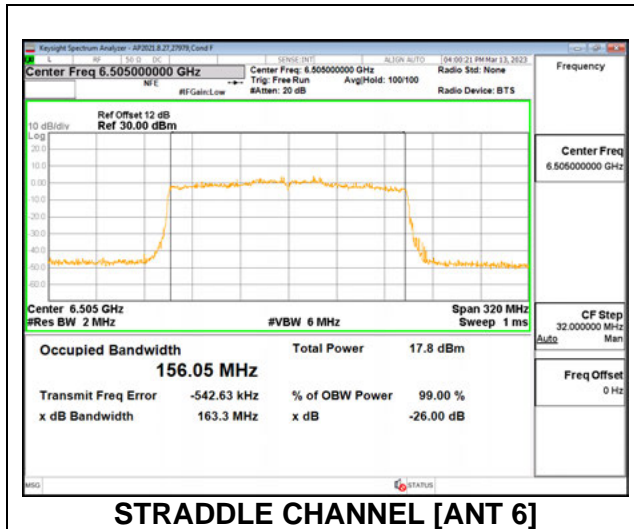

2TX Antenna 6 + Antenna 5 CDD MODE: SU

Channel	Frequency (MHz)	26 dB Bandwidth Antenna 6 (MHz)	26 dB Bandwidth Antenna 5 (MHz)	99% Bandwidth Antenna 6 (MHz)	99% Bandwidth Antenna 5 (MHz)
111	6505	163.3	162.4	156.05	155.74