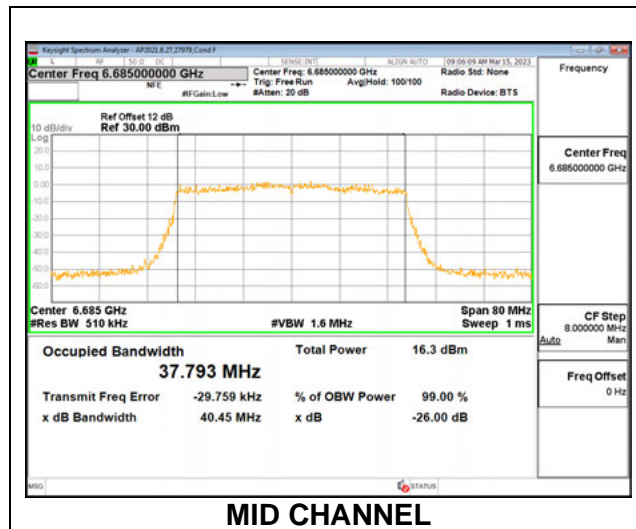

1TX Antenna 6 MODE: SU

Channel	Frequency (MHz)	26 dB Bandwidth (MHz)	99% Bandwidth (MHz)
Low	6565	40.58	37.767
Mid	6685	40.45	37.793
High	6845	40.66	37.726