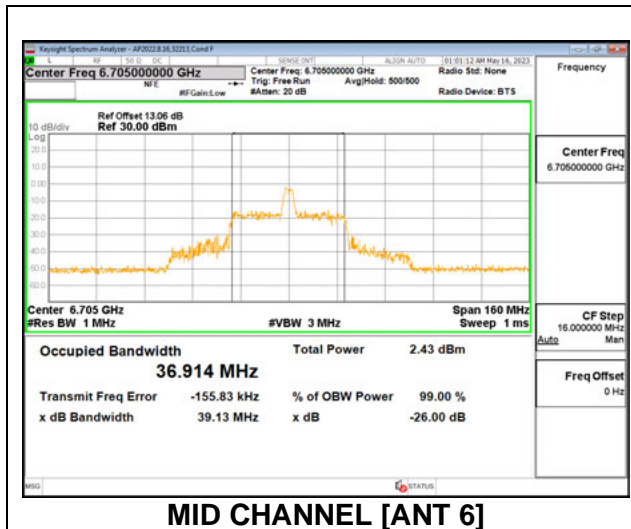

2TX Antenna 6 + Antenna 5 CDD MODE: 26 Tones, RU Index 18

Channel	Frequency (MHz)	26 dB Bandwidth Antenna 6 (MHz)	26 dB Bandwidth Antenna 5 (MHz)	99% Bandwidth Antenna 6 (MHz)	99% Bandwidth Antenna 5 (MHz)
Straddle	6545	38.14	38.30	36.289	36.177
Mid	6705	39.13	38.61	36.914	36.500
Straddle	6865	38.91	38.90	36.168	36.482