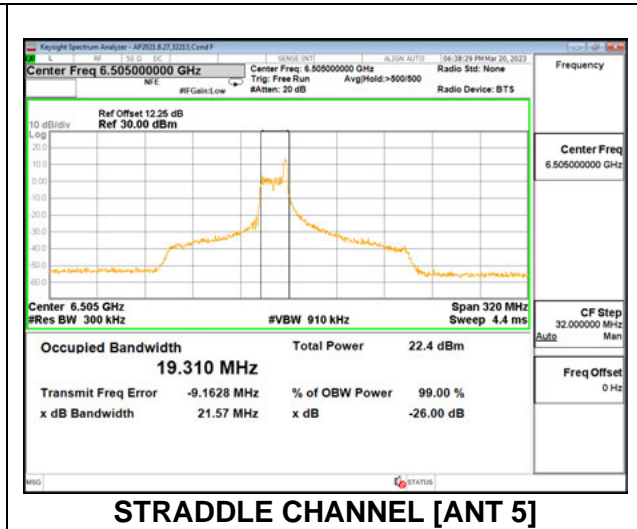

2TX Antenna 6 + Antenna 5 CDD MODE: 26 Tones, RU Index 36

Channel	Frequency (MHz)	26 dB Bandwidth Antenna 6 (MHz)	26 dB Bandwidth Antenna 5 (MHz)	99% Bandwidth Antenna 6 (MHz)	99% Bandwidth Antenna 5 (MHz)
111	6505	21.67	21.57	19.563	19.310