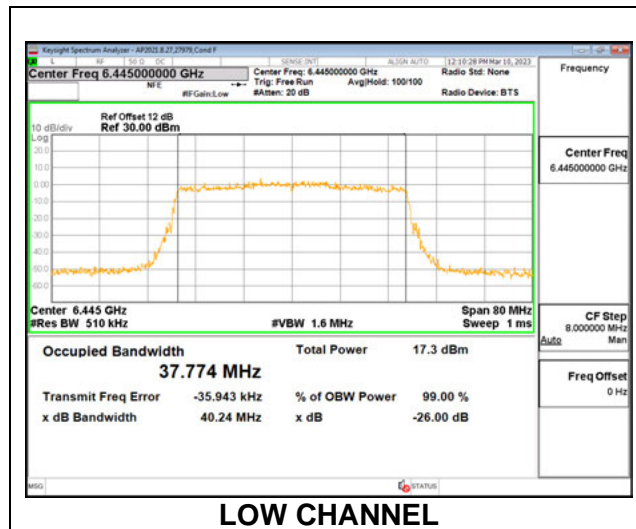

1TX Antenna 6 MODE: SU

Channel	Frequency (MHz)	26 dB Bandwidth (MHz)	99% Bandwidth (MHz)
Low	6445	40.24	37.774
High	6485	40.85	37.790
115	6525	40.65	37.830