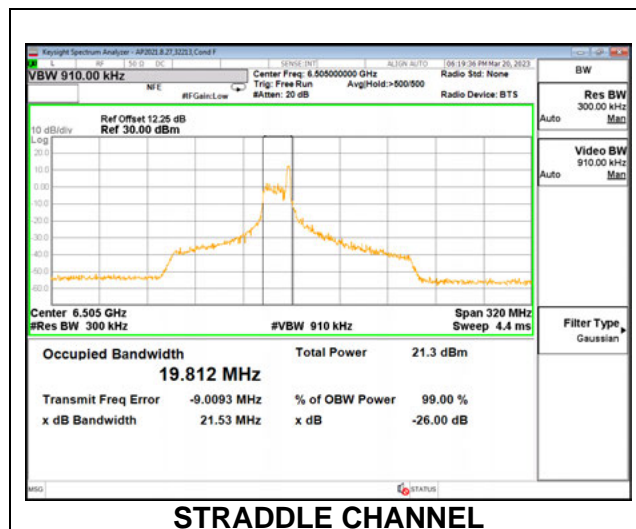

1TX Antenna 5 MODE: 26 Tones, RU Index 36

Channel	Frequency	26 dB Bandwidth	99% Bandwidth
	(MHz)	(MHz)	(MHz)
111	6505	21.53	19.812