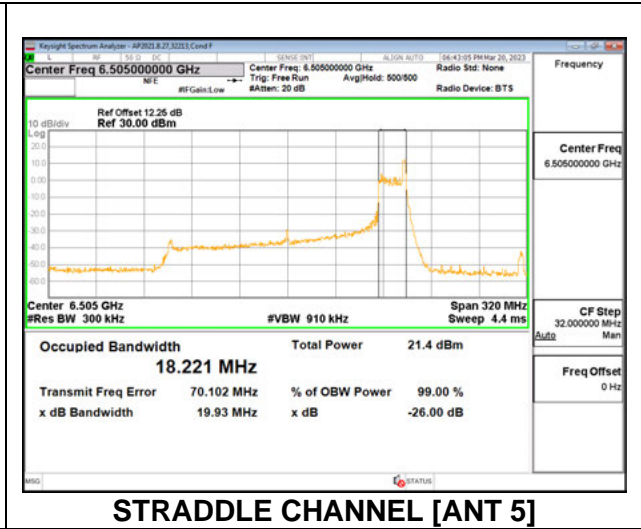

2TX Antenna 6 + Antenna 5 CDD MODE: 26 Tones, RU Index S36

Channel	Frequency (MHz)	26 dB Bandwidth Antenna 6 (MHz)	26 dB Bandwidth Antenna 5 (MHz)	99% Bandwidth Antenna 6 (MHz)	99% Bandwidth Antenna 5 (MHz)
111	6505	20.24	19.93	18.382	18.221