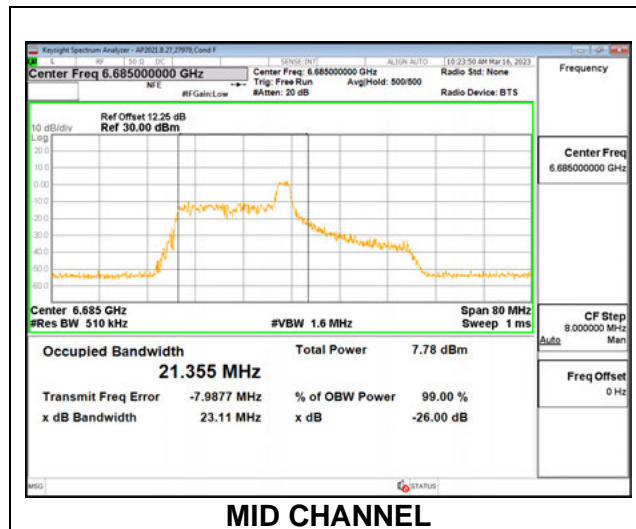

1TX Antenna 5 MODE: 26 Tones, RU Index 8

Channel	Frequency (MHz)	26 dB Bandwidth (MHz)	99% Bandwidth (MHz)
Low	6565	22.65	21.038
Mid	6685	23.11	21.355
High	6845	22.67	21.299