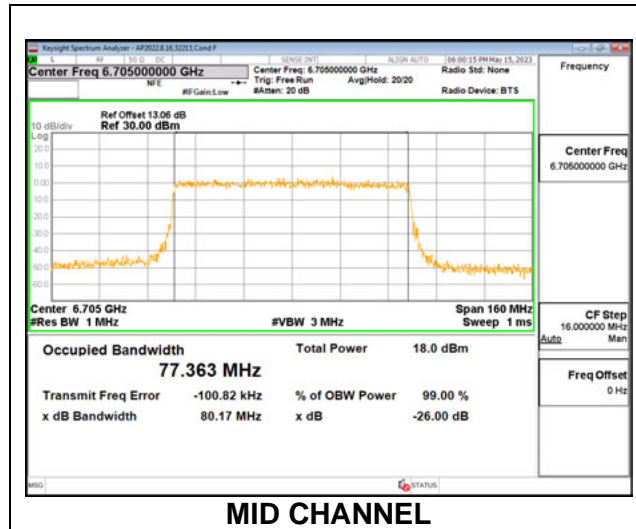

1TX Antenna 6 MODE: SU

Channel	Frequency (MHz)	26 dB Bandwidth (MHz)	99% Bandwidth (MHz)
Straddle	6545	80.51	77.229
Mid	6705	80.17	77.363
Straddle	6865	80.99	77.177