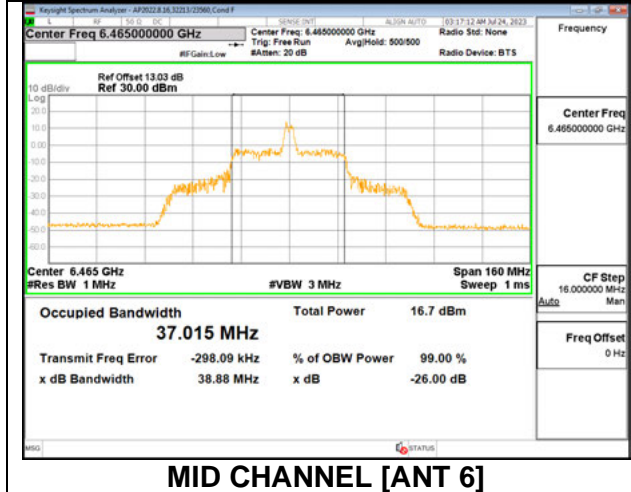

2TX Antenna 6 + Antenna 5 SDM MODE: 26 Tones, RU Index 18

Channel	Frequency (MHz)	26 dB Bandwidth Antenna 6 (MHz)	26 dB Bandwidth Antenna 5 (MHz)	99% Bandwidth Antenna 6 (MHz)	99% Bandwidth Antenna 5 (MHz)
Mid	6465	38.88	38.64	37.015	36.203