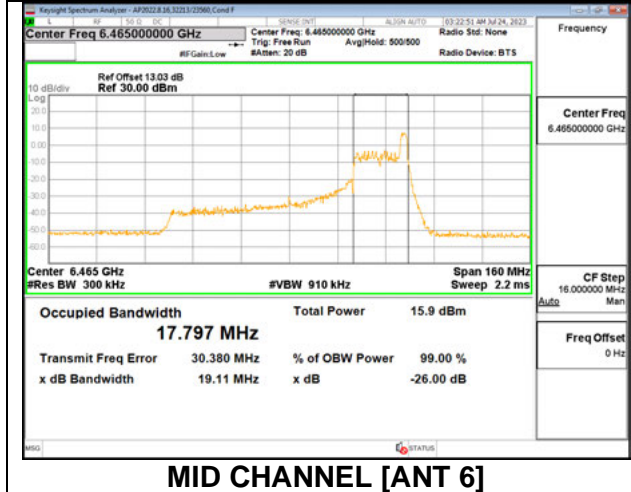

2TX Antenna 6 + Antenna 5 SDM MODE: 26 Tones, RU Index 36

Channel	Frequency (MHz)	26 dB Bandwidth Antenna 6 (MHz)	26 dB Bandwidth Antenna 5 (MHz)	99% Bandwidth Antenna 6 (MHz)	99% Bandwidth Antenna 5 (MHz)
Mid	6465	19.11	19.00	17.797	17.958