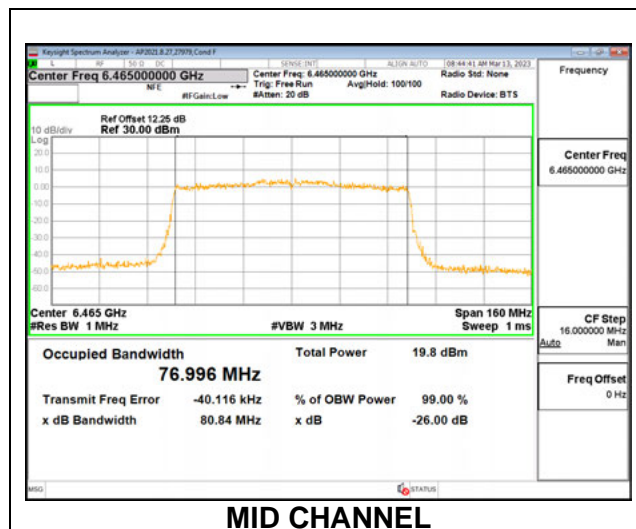

1TX Antenna 5 MODE: SU

Channel	Frequency (MHz)	26 dB Bandwidth (MHz)	99% Bandwidth (MHz)
Mid	6465	80.84	76.996