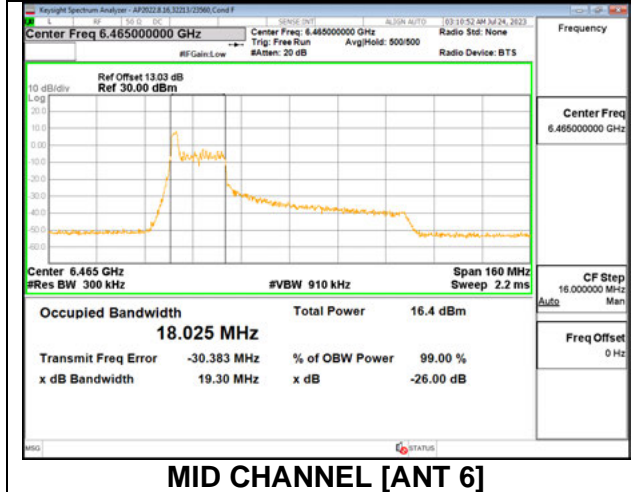

2TX Antenna 6 + Antenna 5 SDM MODE: 26 Tones, RU Index 0

Channel	Frequency (MHz)	26 dB Bandwidth Antenna 6 (MHz)	26 dB Bandwidth Antenna 5 (MHz)	99% Bandwidth Antenna 6 (MHz)	99% Bandwidth Antenna 5 (MHz)
Mid	6465	19.30	19.23	18.025	17.878