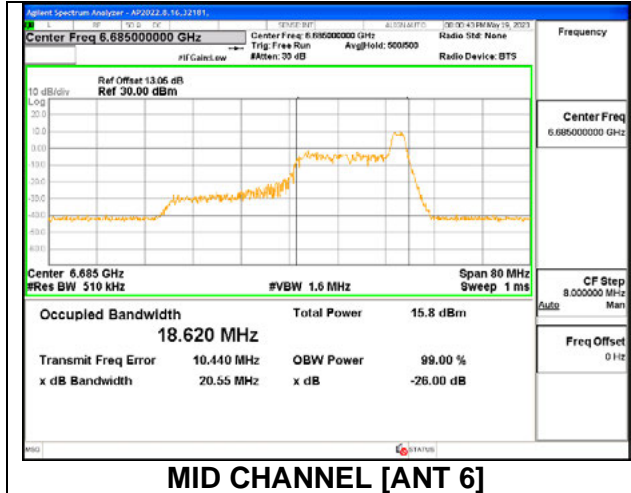

2TX Antenna 6 + Antenna 5 SDM MODE: 26 Tones, RU Index 17

Channel	Frequency (MHz)	26 dB Bandwidth Antenna 6 (MHz)	26 dB Bandwidth Antenna 5 (MHz)	99% Bandwidth Antenna 6 (MHz)	99% Bandwidth Antenna 5 (MHz)
Low	6565	20.43	20.16	18.532	18.280
Mid	6685	20.55	19.85	18.620	18.314
High	6845	20.92	19.92	18.559	18.407