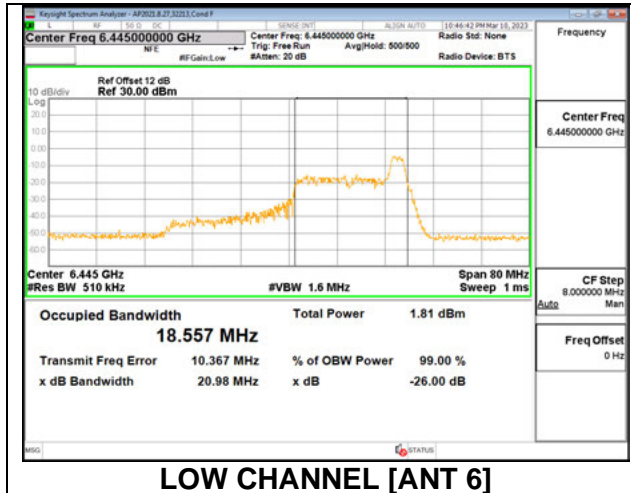

2TX Antenna 6 + Antenna 5 CDD MODE: 26 Tones, RU Index 17

Channel	Frequency (MHz)	26 dB Bandwidth Antenna 6 (MHz)	26 dB Bandwidth Antenna 5 (MHz)	99% Bandwidth Antenna 6 (MHz)	99% Bandwidth Antenna 5 (MHz)
Low	6445	20.98	19.92	18.557	18.257
High	6485	20.21	19.62	18.515	18.194
115	6525	20.59	20.18	18.491	18.267