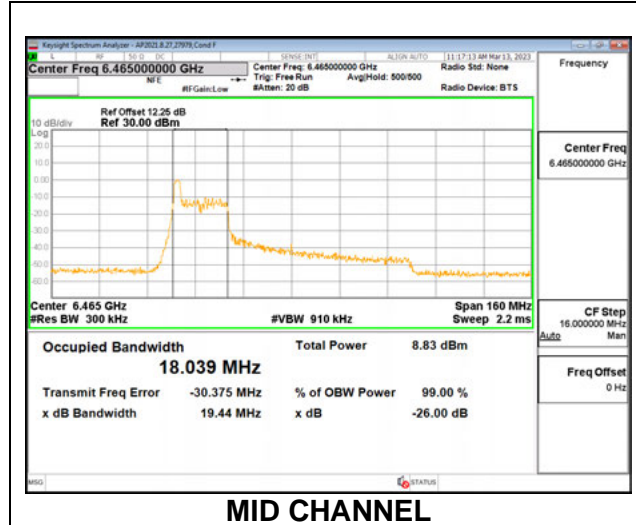

1TX Antenna 5 MODE: 26 Tones, RU Index 0

Channel	Frequency	26 dB Bandwidth	99% Bandwidth
	(MHz)	(MHz)	(MHz)
Mid	6465	19.44	18.039