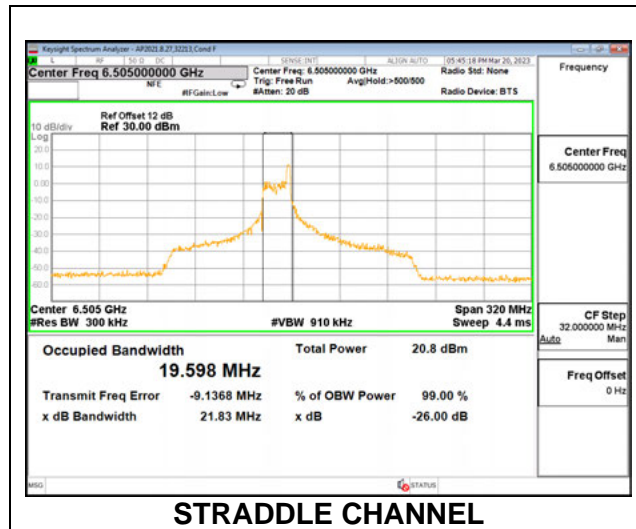

1TX Antenna 6 MODE: 26 Tones, RU Index 36

Channel	Frequency (MHz)	26 dB Bandwidth (MHz)	99% Bandwidth (MHz)
111	6505	21.83	19.598