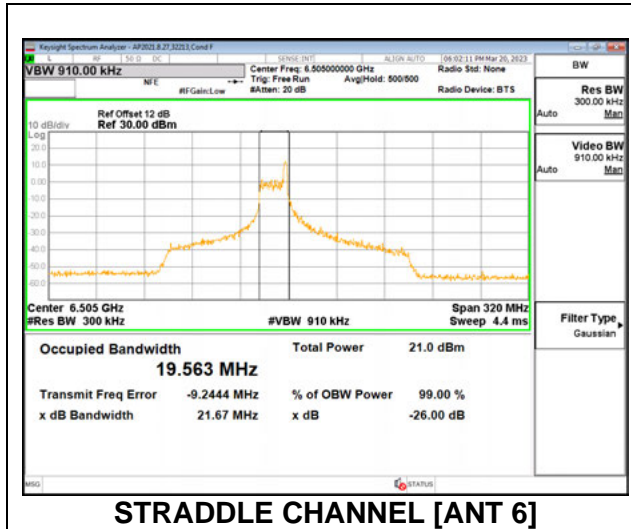

2TX Antenna 6 + Antenna 5 CDD MODE: 26 Tones, RU Index 36

Channel	Frequency (MHz)	26 dB Bandwidth Antenna 6 (MHz)	26 dB Bandwidth Antenna 5 (MHz)	99% Bandwidth Antenna 6 (MHz)	99% Bandwidth Antenna 5 (MHz)
111	6505	21.67	21.57	19.563	19.310