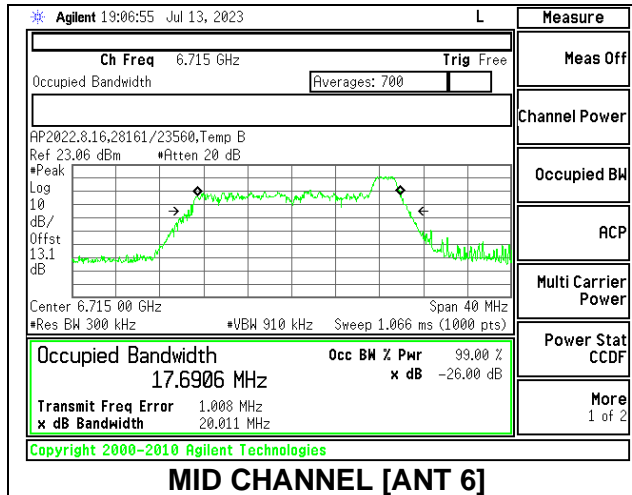

2TX Antenna 6 + Antenna 5 SDM MODE: 26 Tones, RU Index 8

Channel	Frequency (MHz)	26 dB Bandwidth Antenna 6 (MHz)	26 dB Bandwidth Antenna 5 (MHz)	99% Bandwidth Antenna 6 (MHz)	99% Bandwidth Antenna 5 (MHz)
Low	6535	19.29	18.61	18.5070	17.2003
Mid	6715	20.01	19.34	17.6906	17.6101
Straddle	6875	19.46	19.27	17.7346	17.9961