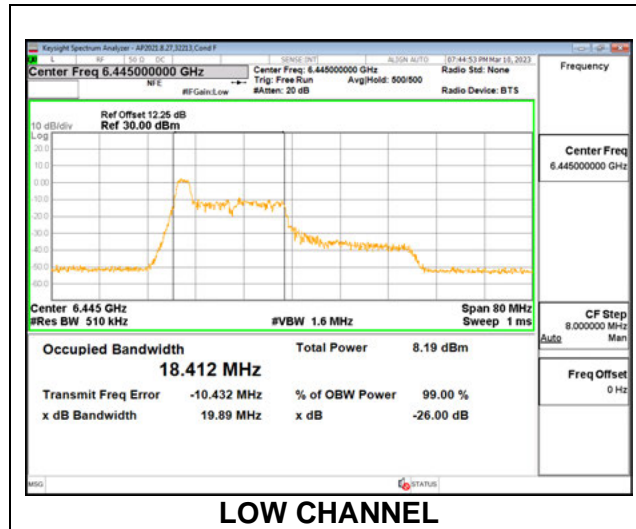

1TX Antenna 5 MODE: 26 Tones, RU Index 0

Channel	Frequency (MHz)	26 dB Bandwidth (MHz)	99% Bandwidth (MHz)
Low	6445	19.89	18.412
High	6485	19.49	18.237
115	6525	19.68	18.268