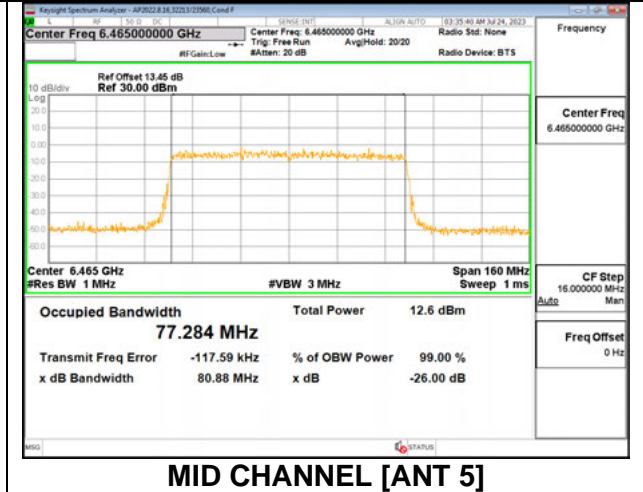

2TX Antenna 6 + Antenna 5 SDM MODE: SU Mode

Channel	Frequency (MHz)	26 dB Bandwidth Antenna 6 (MHz)	26 dB Bandwidth Antenna 5 (MHz)	99% Bandwidth Antenna 6 (MHz)	99% Bandwidth Antenna 5 (MHz)
Mid	6465	81.77	80.88	77.2560	77.2840