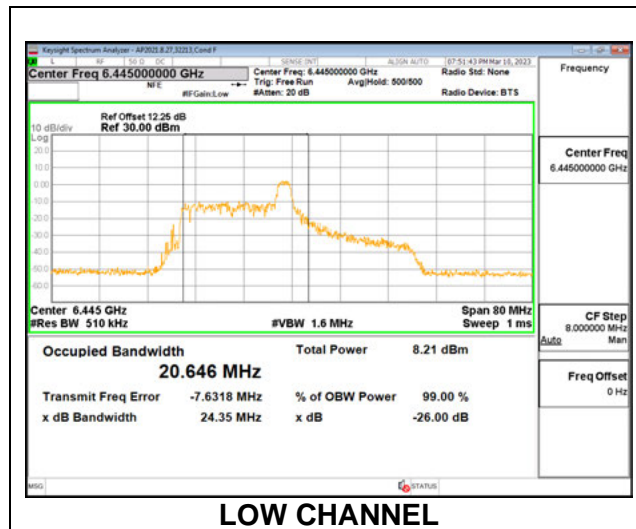

1TX Antenna 5 MODE: 26 Tones, RU Index 8

Channel	Frequency (MHz)	26 dB Bandwidth (MHz)	99% Bandwidth (MHz)
Low	6445	24.35	20.646
High	6485	25.09	21.582
115	6525	23.25	20.969