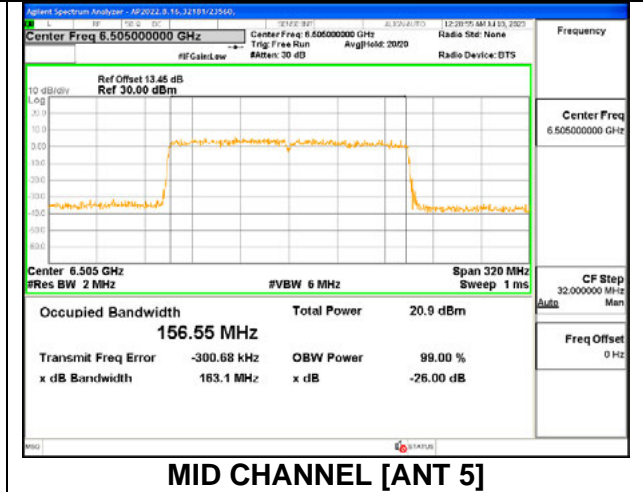

2TX Antenna 6 + Antenna 5 SDM MODE: SU Mode

Channel	Frequency (MHz)	26 dB Bandwidth Antenna 6 (MHz)	26 dB Bandwidth Antenna 5 (MHz)	99% Bandwidth Antenna 6 (MHz)	99% Bandwidth Antenna 5 (MHz)
111	6505	162.20	163.10	156.51	156.55