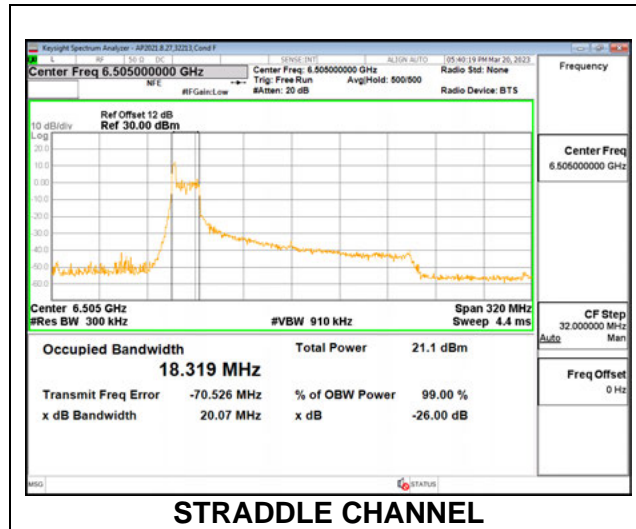

9.2.8. 802.11ax HE160 MODE IN THE UNII-6 BAND

1TX Antenna 6 MODE: 26 Tones, RU Index 0

Channel	Frequency (MHz)	26 dB Bandwidth (MHz)	99% Bandwidth (MHz)
111	6505	20.07	18.319