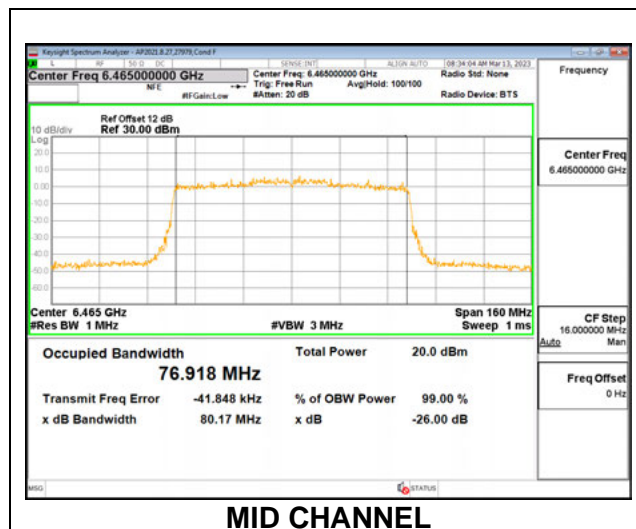

1TX Antenna 6 MODE: SU

Channel	Frequency	26 dB Bandwidth	99% Bandwidth
	(MHz)	(MHz)	(MHz)
Mid	6465	80.17	76.918