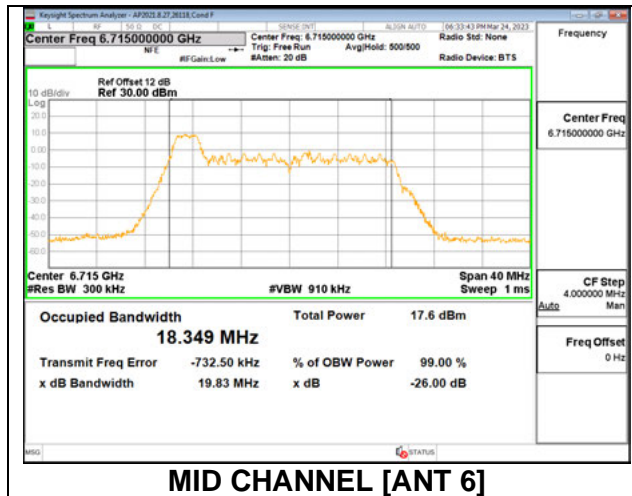

2TX Antenna 6 + Antenna 5 CDD MODE: 26 Tones, RU Index 0

Channel	Frequency (MHz)	26 dB Bandwidth Antenna 6 (MHz)	26 dB Bandwidth Antenna 5 (MHz)	99% Bandwidth Antenna 6 (MHz)	99% Bandwidth Antenna 5 (MHz)
Low	6535	19.75	19.85	18.361	18.256
Mid	6715	19.83	19.79	18.349	18.256
High	6855	19.77	19.73	18.340	18.207
185	6875	19.66	19.46	18.280	18.152