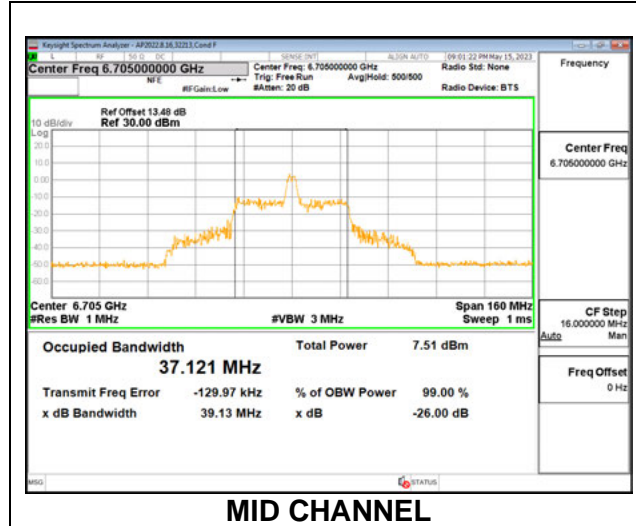

1TX Antenna 5 MODE: 26 Tones, RU Index 18

Channel	Frequency (MHz)	26 dB Bandwidth (MHz)	99% Bandwidth (MHz)
Straddle	6545	39.31	37.131
Mid	6705	39.13	37.121
Straddle	6865	39.37	37.242