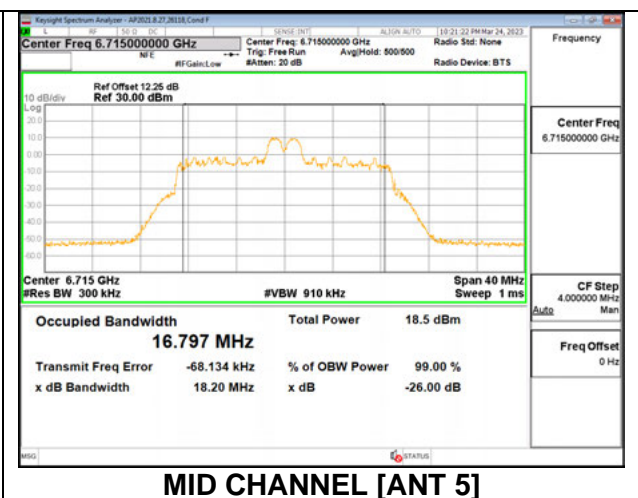

2TX Antenna 6 + Antenna 5 CDD MODE: 26 Tones, RU Index 4

Channel	Frequency (MHz)	26 dB Bandwidth Antenna 6 (MHz)	26 dB Bandwidth Antenna 5 (MHz)	99% Bandwidth Antenna 6 (MHz)	99% Bandwidth Antenna 5 (MHz)
Low	6535	18.47	18.23	16.891	16.897
Mid	6715	18.44	18.20	16.904	16.797
High	6855	18.46	18.08	17.042	16.875
185	6875	18.55	18.08	17.053	16.704