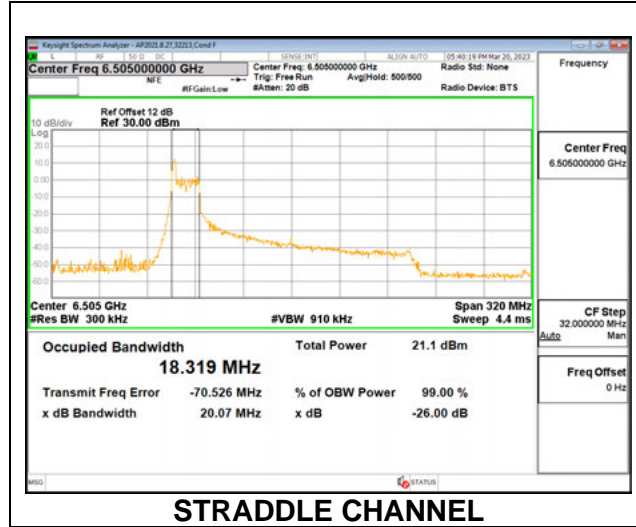

TX Antenna 5 MODE: 26 Tones, RU Index 0

Channel	Frequency	26 dB Bandwidth	99% Bandwidth
	(MHz)	(MHz)	(MHz)
111	6505	20.07	18.319