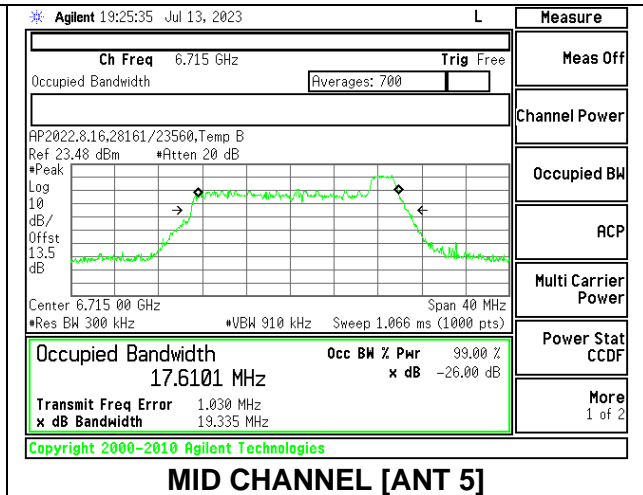

2TX Antenna 6 + Antenna 5 SDM MODE: 26 Tones, RU Index 8

Channel	Frequency (MHz)	26 dB Bandwidth Antenna 6 (MHz)	26 dB Bandwidth Antenna 5 (MHz)	99% Bandwidth Antenna 6 (MHz)	99% Bandwidth Antenna 5 (MHz)
Low	6535	19.29	18.61	18.5070	17.2003
Mid	6715	20.01	19.34	17.6906	17.6101
Straddle	6875	19.46	19.27	17.7346	17.9961