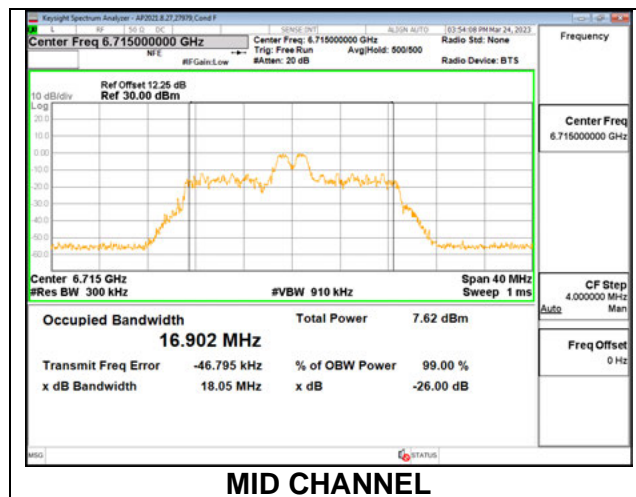

1TX Antenna 5 MODE: 26 Tones, RU Index 4

Channel	Frequency (MHz)	26 dB Bandwidth (MHz)	99% Bandwidth (MHz)
Low	6535	18.29	16.955
Mid	6715	18.05	16.902
High	6855	18.21	17.038
185	6875	18.28	16.762