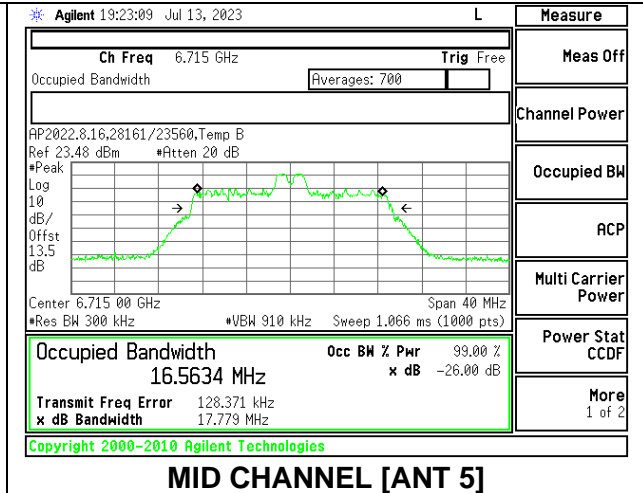

2TX Antenna 6 + Antenna 5 SDM MODE: 26 Tones, RU Index 4

Channel	Frequency (MHz)	26 dB Bandwidth Antenna 6 (MHz)	26 dB Bandwidth Antenna 5 (MHz)	99% Bandwidth Antenna 6 (MHz)	99% Bandwidth Antenna 5 (MHz)
Low	6535	17.59	18.13	16.1867	16.8118
Mid	6715	18.21	17.78	16.9517	16.5634
Straddle	6875	19.09	19.89	17.8011	18.2789