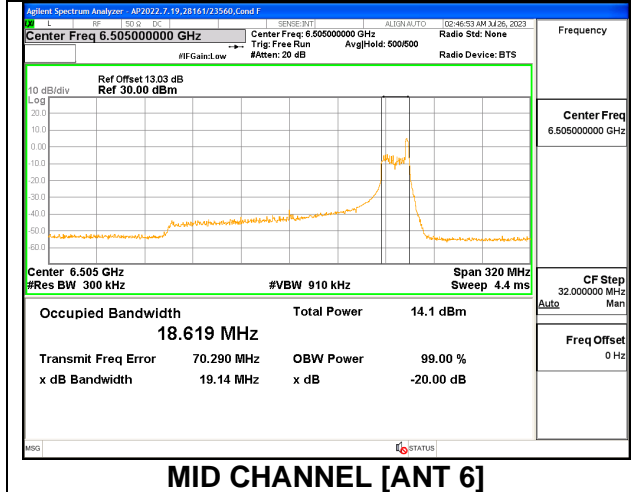

2TX Antenna 6 + Antenna 5 SDM MODE: 26 Tones, RU Index S36

Channel	Frequency (MHz)	26 dB Bandwidth Antenna 6 (MHz)	26 dB Bandwidth Antenna 5 (MHz)	99% Bandwidth Antenna 6 (MHz)	99% Bandwidth Antenna 5 (MHz)
111	6505	19.14	19.03	18.6190	18.2980