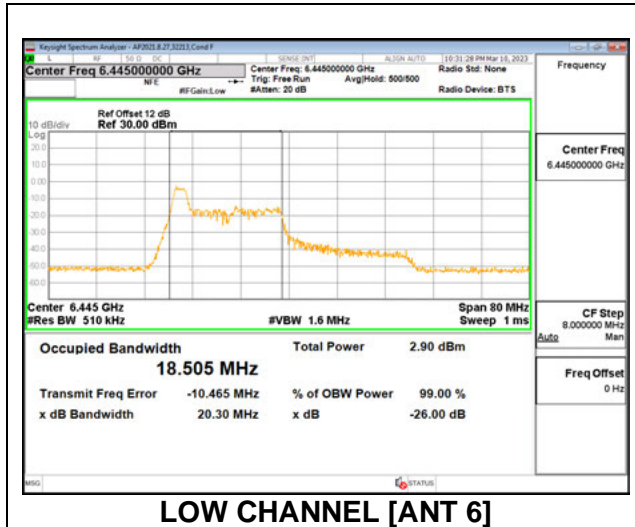

2TX Antenna 6 + Antenna 5 CDD MODE: 26 Tones, RU Index 0

Channel	Frequency (MHz)	26 dB Bandwidth Antenna 6 (MHz)	26 dB Bandwidth Antenna 5 (MHz)	99% Bandwidth Antenna 6 (MHz)	99% Bandwidth Antenna 5 (MHz)
Low	6445	20.30	19.72	18.505	18.166
High	6485	19.72	19.92	18.409	18.261
115	6525	19.14	19.63	17.863	18.178