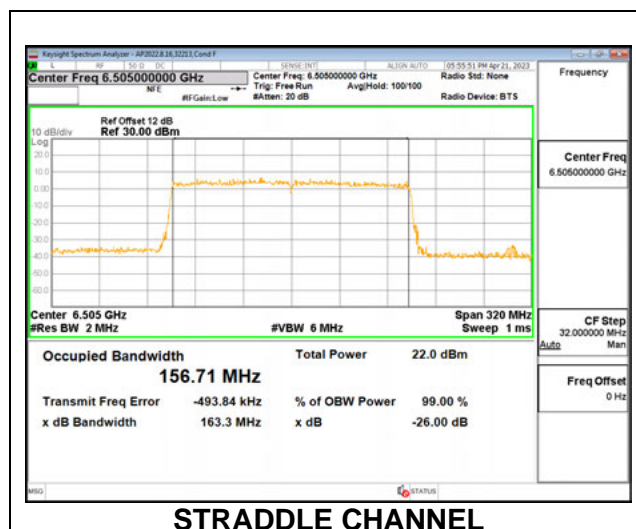

1TX Antenna 6 MODE: SU

Channel	Frequency	26 dB Bandwidth	99% Bandwidth
	(MHz)	(MHz)	(MHz)
111	6505	163.3	156.71