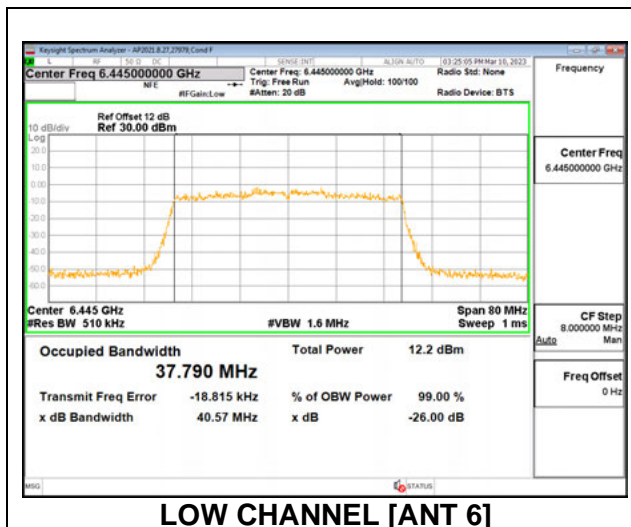

2TX Antenna 6 + Antenna 5 CDD MODE: SU

Channel	Frequency (MHz)	26 dB Bandwidth Antenna 6 (MHz)	26 dB Bandwidth Antenna 5 (MHz)	99% Bandwidth Antenna 6 (MHz)	99% Bandwidth Antenna 5 (MHz)
Low	6445	40.57	40.94	37.790	37.664
High	6485	40.81	40.58	37.788	37.808
115	6525	40.61	40.85	37.741	37.791