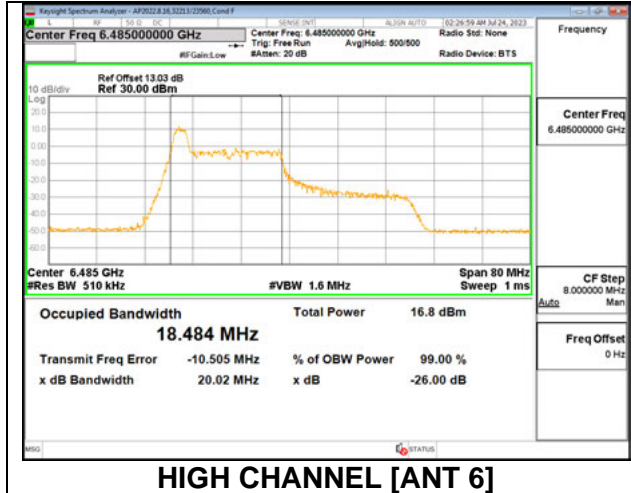

2TX Antenna 6 + Antenna 5 SDM MODE: 26 Tones, RU Index 0

Channel	Frequency (MHz)	26 dB Bandwidth Antenna 6 (MHz)	26 dB Bandwidth Antenna 5 (MHz)	99% Bandwidth Antenna 6 (MHz)	99% Bandwidth Antenna 5 (MHz)
Low	6445	20.19	20.14	18.418	18.280
High	6485	20.02	19.99	18.484	18.313
115	6525	19.88	19.94	18.406	18.318