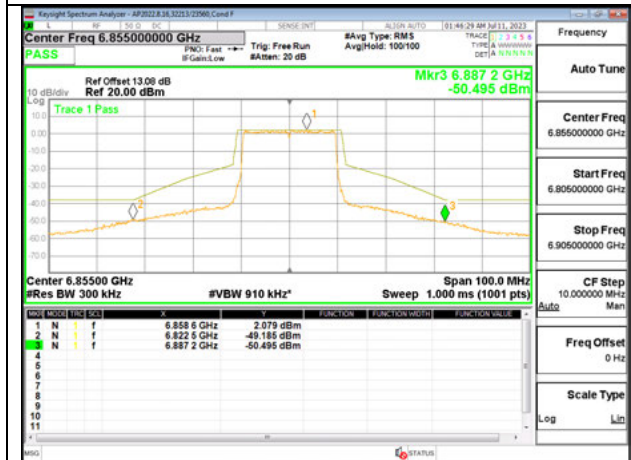

**Antenna 6: 26-Tones, RU Index 8**

**LOW CHANNEL 6535**

**MID CHANNEL 6715**

**HIGH CHANNEL 6855**

**Antenna 5: 26-Tones, SU Mode**

**LOW CHANNEL 6535**

**MID CHANNEL 6715**

**HIGH CHANNEL 6855**

**Antenna 5: 26-Tones, RU Index 0**

**LOW CHANNEL 6535**

**MID CHANNEL 6715**

**HIGH CHANNEL 6855**

**Antenna 5: 26-Tones, RU Index 4**

**LOW CHANNEL 6535**

**MID CHANNEL 6715**

**HIGH CHANNEL 6855**