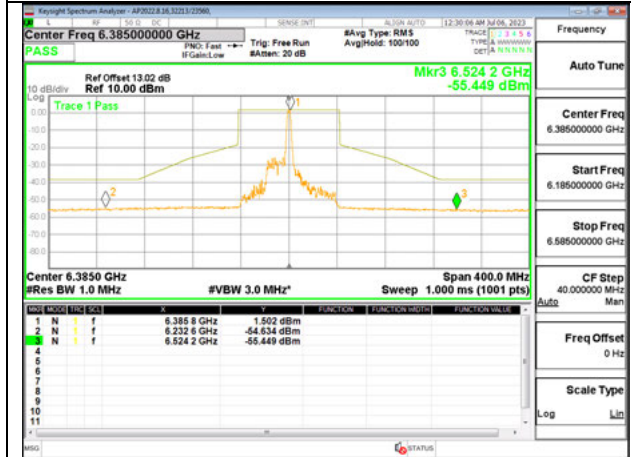

LOW CHANNEL ANT 6 5985

LOW CHANNEL ANT 5 5985

MID CHANNEL ANT 6 6145

MID CHANNEL ANT 5 6145

HIGH CHANNEL ANT 6 6385

HIGH CHANNEL ANT 5 6385

Antenna 6 + Antenna 5 OFDMA MODE: 26-Tones, RU Index 36

LOW CHANNEL ANT 6 5985