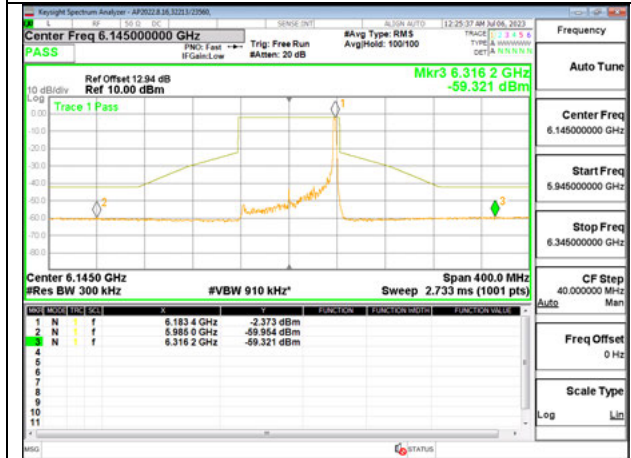

MID CHANNEL ANT 6 6145