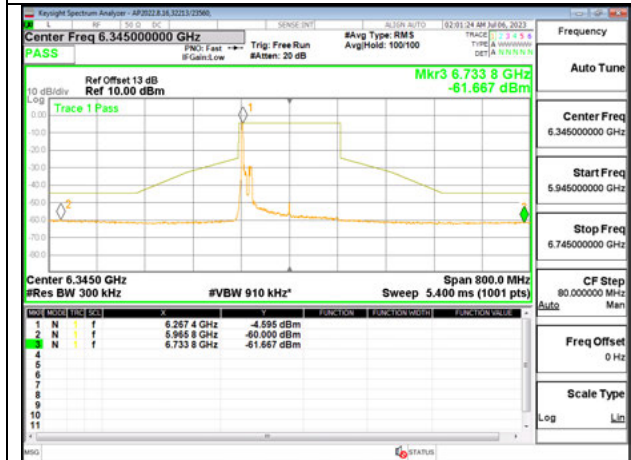

HIGH CHANNEL ANT 6 6345