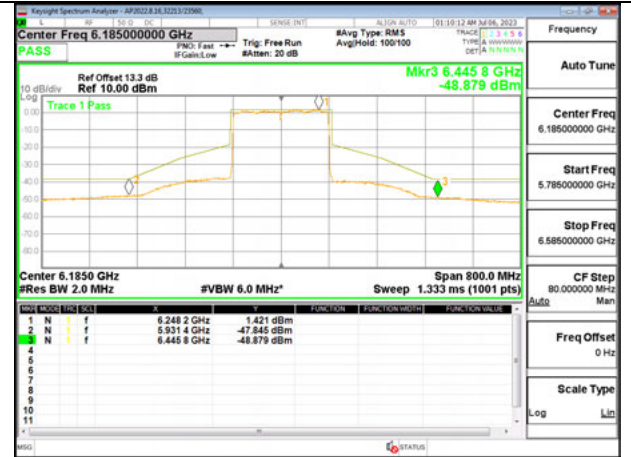

MID CHANNEL 6185