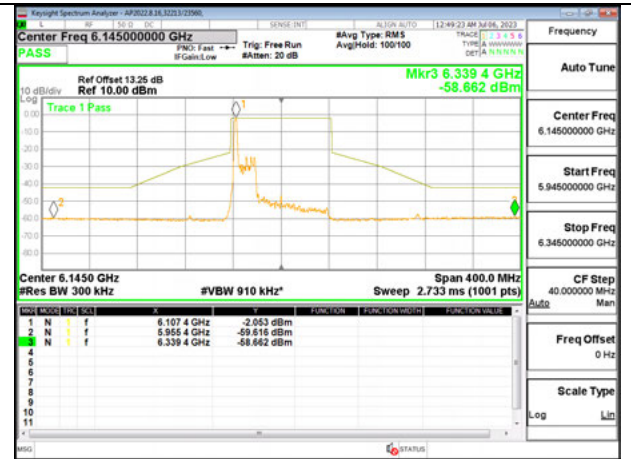

**Antenna 5: 26-Tones, RU Index 0**

**LOW CHANNEL 5985**

**MID CHANNEL 6145**

**HIGH CHANNEL 6385**

Antenna 5: 26-Tones, RU Index 18

LOW CHANNEL 5985

MID CHANNEL 6145

HIGH CHANNEL 6385