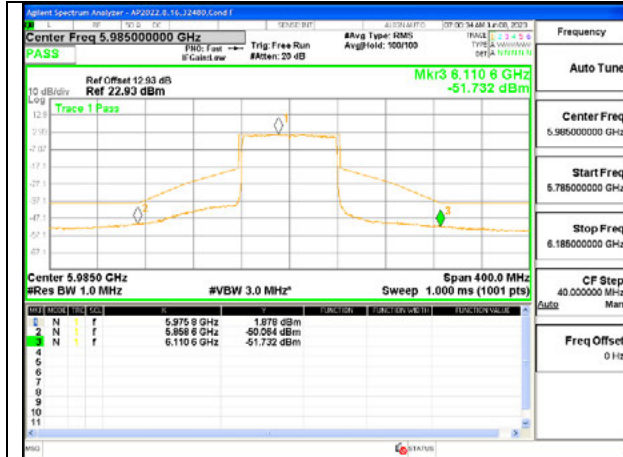

LOW CHANNEL ANT 5 5985

MID CHANNEL ANT 6 6145

MID CHANNEL ANT 5 6145

HIGH CHANNEL ANT 6 6385

HIGH CHANNEL ANT 5 6385

Antenna 6 + Antenna 5 OFDMA MODE: SU

LOW CHANNEL ANT 6 5985

LOW CHANNEL ANT 5 5985