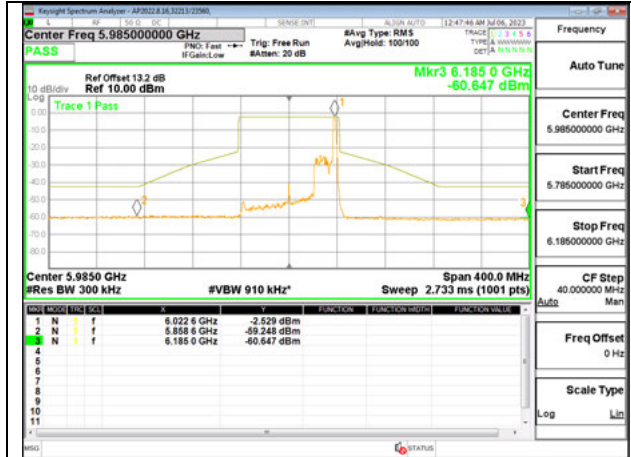

Antenna 5: 26-Tones, RU Index 36

LOW CHANNEL 5985