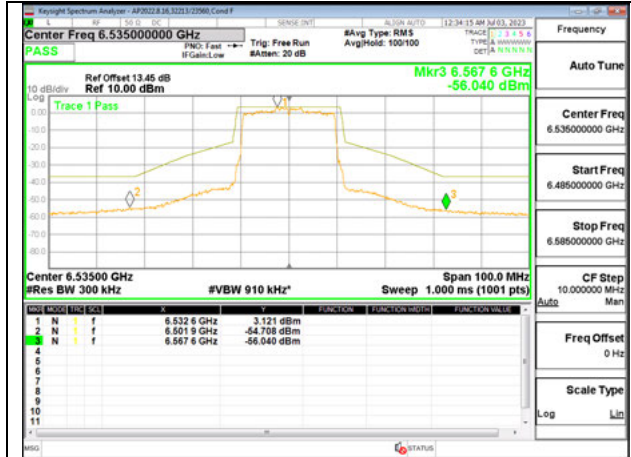

**Antenna 5: 26-Tones, RU Index 0**

**LOW CHANNEL 6535**

**MID CHANNEL 6715**

**HIGH CHANNEL 6855**

**Antenna 5: 26-Tones, RU Index 4**

**LOW CHANNEL 6535**

**MID CHANNEL 6715**

**HIGH CHANNEL 6855**

Antenna 5: 26-Tones, RU Index 8

LOW CHANNEL 6535

MID CHANNEL 6715

HIGH CHANNEL 6855

**Antenna 5: 26-Tones, SU Mode**

**LOW CHANNEL 6535**

**MID CHANNEL 6715**

**HIGH CHANNEL 6855**