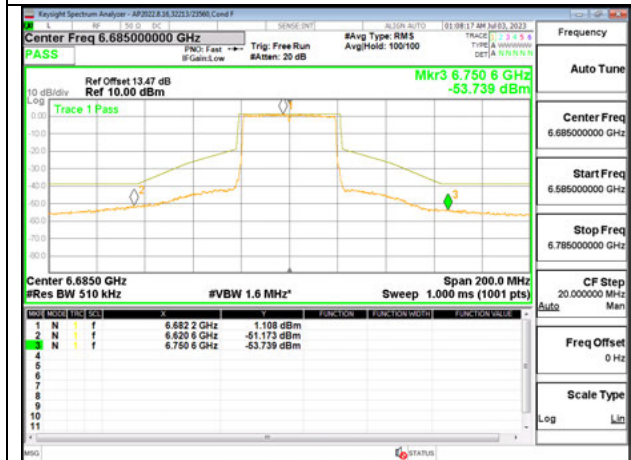

**Antenna 5: 26-Tones, RU Index 0**

**LOW CHANNEL 6535**

**MID CHANNEL 6715**

**HIGH CHANNEL 6855**

**Antenna 5: 26-Tones, RU Index 4**

**LOW CHANNEL 6535**

**MID CHANNEL 6715**

**HIGH CHANNEL 6855**

Antenna 5: 26-Tones, RU Index 8

LOW CHANNEL 6535

MID CHANNEL 6715

HIGH CHANNEL 6855

**Antenna 5: 26-Tones, SU Mode**

**LOW CHANNEL 6535**

**MID CHANNEL 6715**

**HIGH CHANNEL 6855**