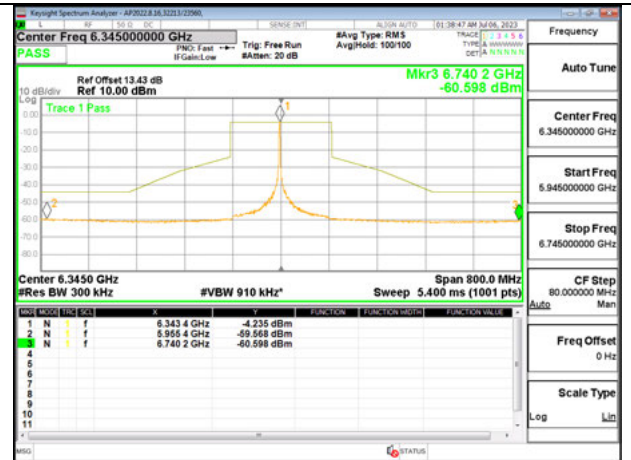

HIGH CHANNEL ANT 5 6345