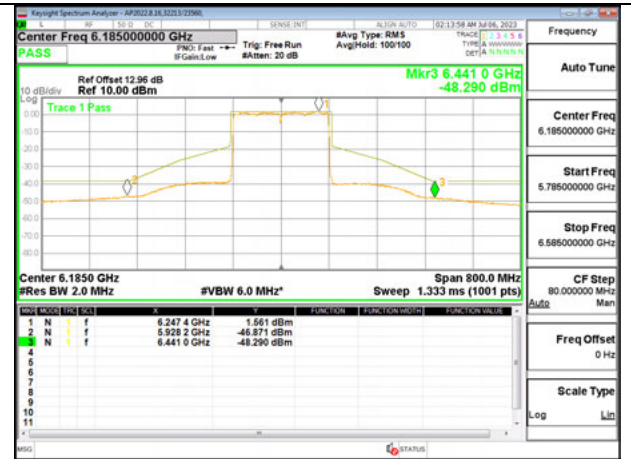

MID CHANNEL 6185