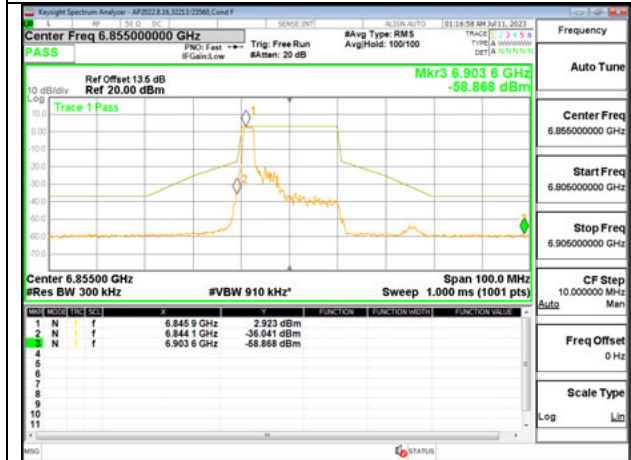

**Antenna 6: 26-Tones, RU Index 8**

**LOW CHANNEL 6535**

**MID CHANNEL 6715**

**HIGH CHANNEL 6855**

**Antenna 5: 26-Tones, SU Mode**

**LOW CHANNEL 6535**

**MID CHANNEL 6715**

**HIGH CHANNEL 6855**

**Antenna 5: 26-Tones, RU Index 0**

**LOW CHANNEL 6535**

**MID CHANNEL 6715**

**HIGH CHANNEL 6855**

**Antenna 5: 26-Tones, RU Index 4**

**LOW CHANNEL 6535**

**MID CHANNEL 6715**

**HIGH CHANNEL 6855**