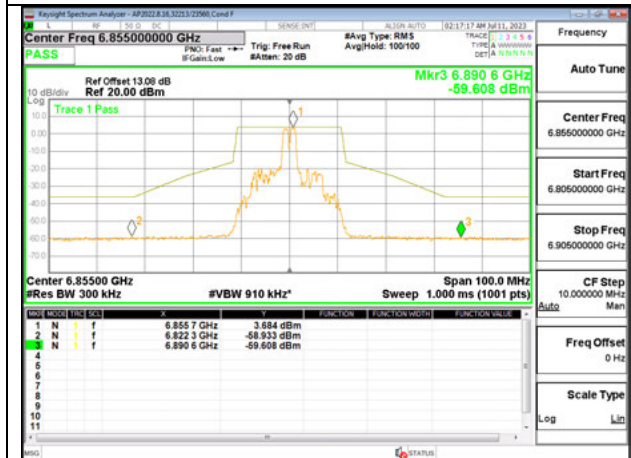

### 9.6.5. 802.11ax HE20 MODE IN THE UNII-7 BAND

#### Antenna 6: 26-Tones, RU Index 0

**LOW CHANNEL 6535**

**MID CHANNEL 6715**

**HIGH CHANNEL 6855**

Antenna 6: 26-Tones, RU Index 4

LOW CHANNEL 6535

MID CHANNEL 6715

HIGH CHANNEL 6855

**Antenna 6: 26-Tones, RU Index 8**

**LOW CHANNEL 6535**

**MID CHANNEL 6715**

**HIGH CHANNEL 6855**

**Antenna 5: 26-Tones, SU Mode**

**LOW CHANNEL 6535**

**MID CHANNEL 6715**

**HIGH CHANNEL 6855**