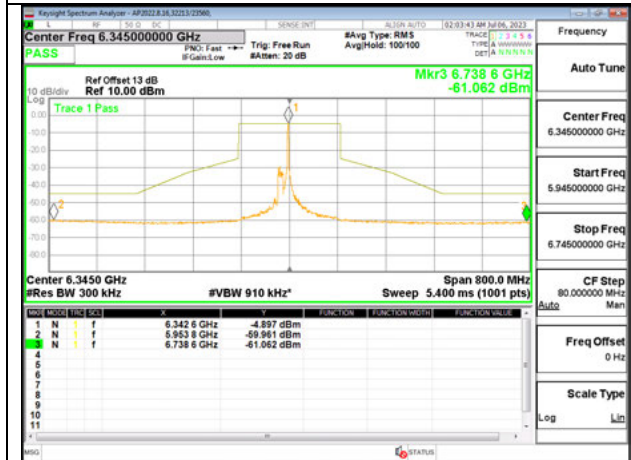

HIGH CHANNEL ANT 6 6345