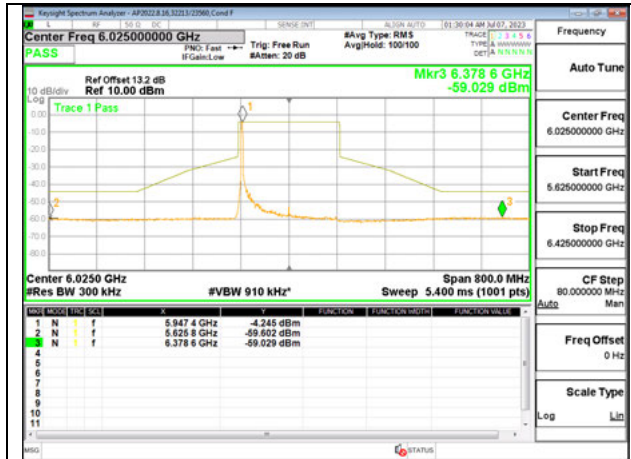

Antenna 5: 26-Tones, RU Index 0

LOW CHANNEL 6025