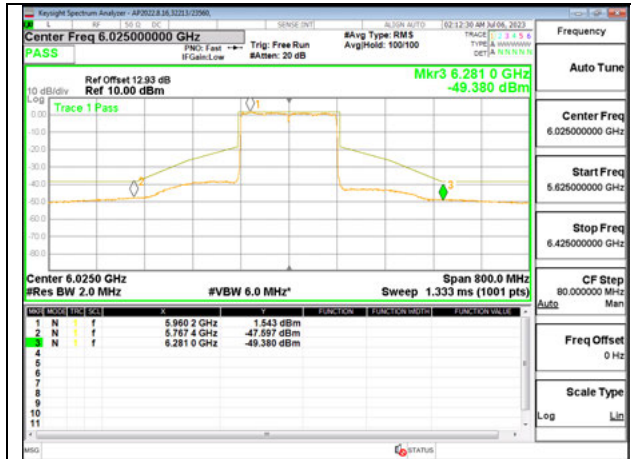

**Antenna 6: 26-Tones, S36**

**LOW CHANNEL 6025**

**MID CHANNEL 6185**

**HIGH CHANNEL 6345**

Antenna 6: SU MODE

LOW CHANNEL 6025

MID CHANNEL 6185

HIGH CHANNEL 6345