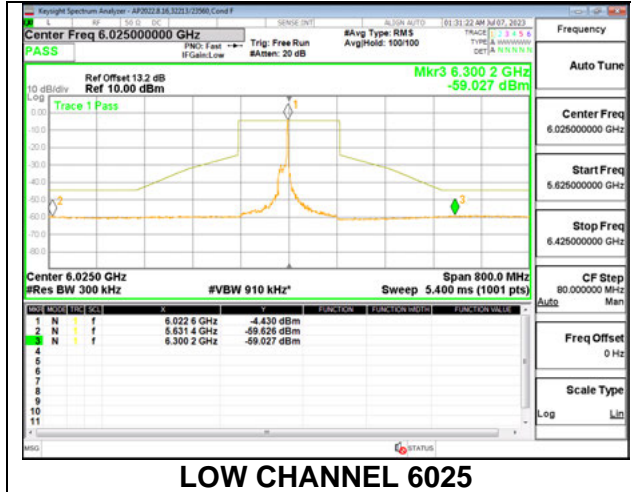

**Antenna 5: 26-Tones, RU Index 0**

**LOW CHANNEL 6025**

**MID CHANNEL 6185**

**HIGH CHANNEL 6345**

**Antenna 5: 26-Tones, RU Index 36**

**Antenna 5: 26-Tones, S36**

**LOW CHANNEL 6025**

**MID CHANNEL 6185**