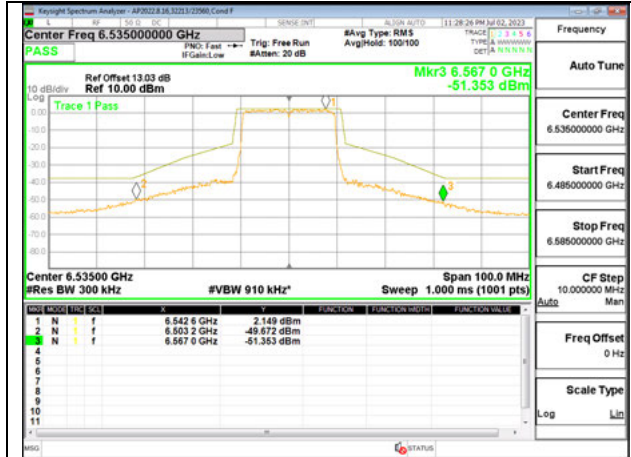

#### Antenna 6: 26-Tones, RU Index 0

**LOW CHANNEL 6535**

**MID CHANNEL 6715**

**HIGH CHANNEL 6855**

Antenna 6: 26-Tones, RU Index 4

LOW CHANNEL 6535

MID CHANNEL 6715

HIGH CHANNEL 6855

**Antenna 6: 26-Tones, RU Index 8**

**LOW CHANNEL 6535**

**MID CHANNEL 6715**

**HIGH CHANNEL 6855**

**Antenna 5: 26-Tones, SU Mode**

**LOW CHANNEL 6535**

**MID CHANNEL 6715**

**HIGH CHANNEL 6855**

**Antenna 5: 26-Tones, RU Index 0**

**LOW CHANNEL 6535**

**MID CHANNEL 6715**

**HIGH CHANNEL 6855**

**Antenna 5: 26-Tones, RU Index 4**

**LOW CHANNEL 6535**

**MID CHANNEL 6715**

**HIGH CHANNEL 6855**