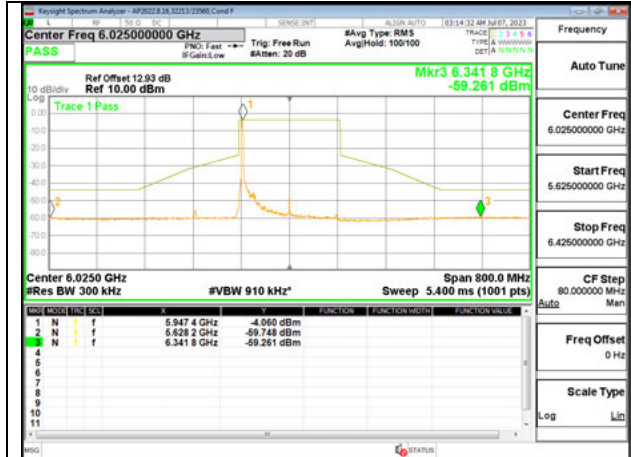

**HIGH CHANNEL 6345**

Antenna 5: SU MODE

LOW CHANNEL 6025

MID CHANNEL 6185

HIGH CHANNEL 6345

Antenna 6 + Antenna 5 OFDMA MODE: 26-Tones, RU Index 0

LOW CHANNEL ANT 6 6025

LOW CHANNEL ANT 5 6025