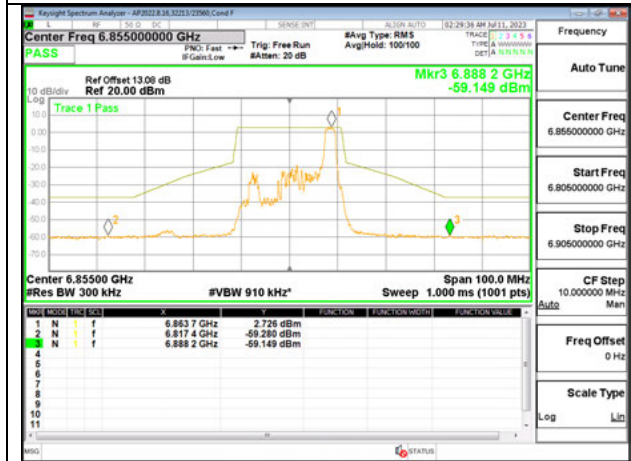

HIGH CHANNEL 6855