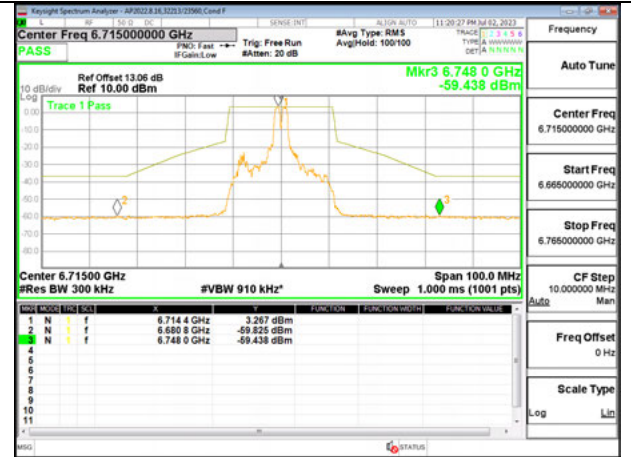

### 9.6.5. 802.11ax HE20 MODE IN THE UNII-7 BAND

#### Antenna 6: 26-Tones, RU Index 0

**LOW CHANNEL 6535**

**MID CHANNEL 6715**

**HIGH CHANNEL 6855**

Antenna 6: 26-Tones, RU Index 4

LOW CHANNEL 6535

MID CHANNEL 6715

HIGH CHANNEL 6855

**Antenna 6: 26-Tones, RU Index 8**

**LOW CHANNEL 6535**

**MID CHANNEL 6715**

**HIGH CHANNEL 6855**

**Antenna 5: 26-Tones, SU Mode**

**LOW CHANNEL 6535**

**MID CHANNEL 6715**

**HIGH CHANNEL 6855**