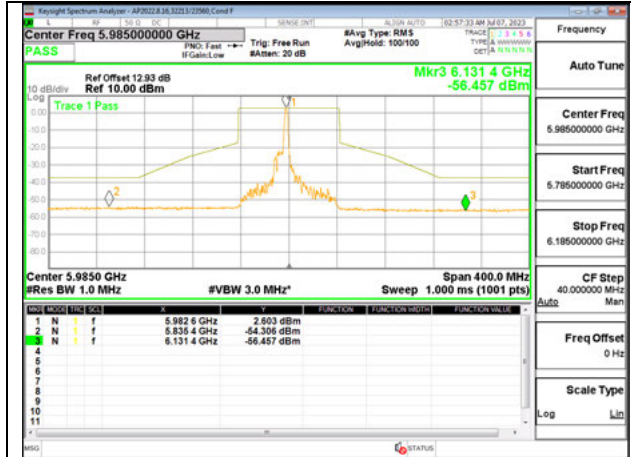

#### Antenna 6: 26-Tones, RU Index 0

**LOW CHANNEL 5985**

**MID CHANNEL 6145**

**HIGH CHANNEL 6385**

**Antenna 6: 26-Tones, RU Index 18**

**LOW CHANNEL 5985**

**MID CHANNEL 6145**

**HIGH CHANNEL 6385**