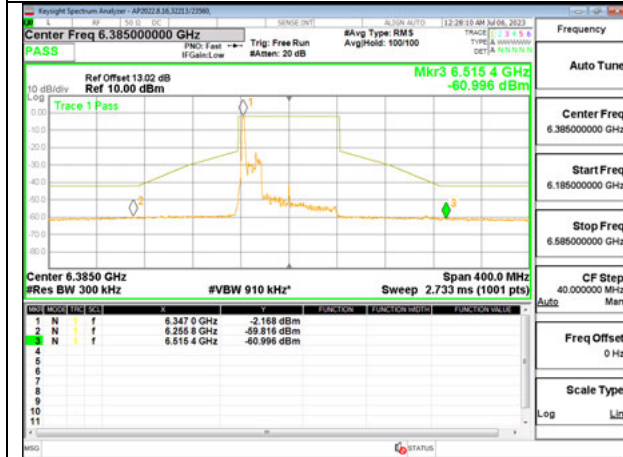

Antenna 6 + Antenna 5 OFDMA MODE: 26-Tones, RU Index 0

LOW CHANNEL ANT 6 5985

LOW CHANNEL ANT 5 5985

MID CHANNEL ANT 6 6145

MID CHANNEL ANT 5 6145

HIGH CHANNEL ANT 6 6385

HIGH CHANNEL ANT 5 6385

Antenna 6 + Antenna 5 OFDMA MODE: 26-Tones, RU Index 18

LOW CHANNEL ANT 6 5985

LOW CHANNEL ANT 5 5985

MID CHANNEL ANT 6 6145

MID CHANNEL ANT 5 6145

HIGH CHANNEL ANT 6 6385

HIGH CHANNEL ANT 5 6385

Antenna 6 + Antenna 5 OFDMA MODE: 26-Tones, RU Index 36

LOW CHANNEL ANT 6 5985