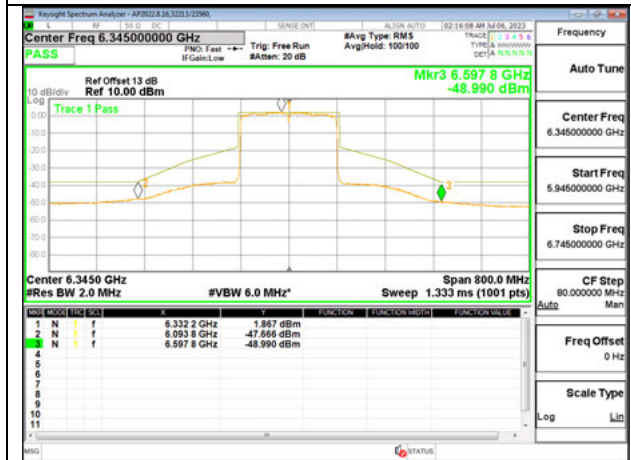

**Antenna 6: 26-Tones, S36**

**LOW CHANNEL 6025**

**MID CHANNEL 6185**

**HIGH CHANNEL 6345**

Antenna 6: SU MODE

LOW CHANNEL 6025

MID CHANNEL 6185

HIGH CHANNEL 6345