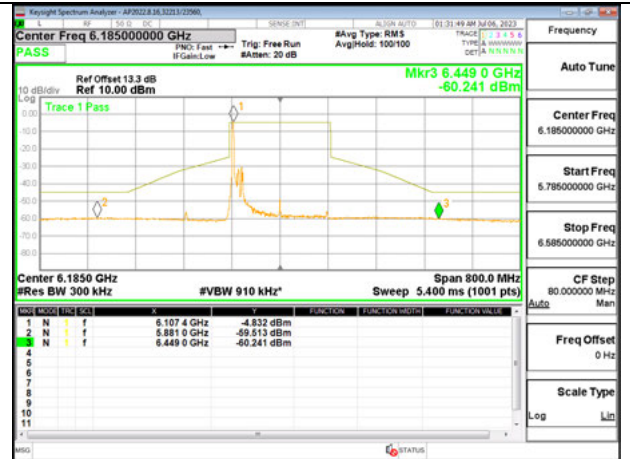

MID CHANNEL ANT 5 6185