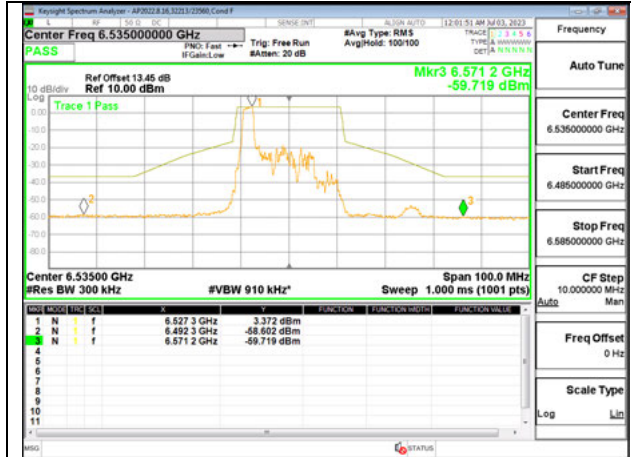

**Antenna 6: 26-Tones, RU Index 8**

**LOW CHANNEL 6535**

**MID CHANNEL 6715**

**HIGH CHANNEL 6855**

**Antenna 5: 26-Tones, SU Mode**

**LOW CHANNEL 6535**

**MID CHANNEL 6715**

**HIGH CHANNEL 6855**

**Antenna 5: 26-Tones, RU Index 0**

**LOW CHANNEL 6535**

**MID CHANNEL 6715**

**HIGH CHANNEL 6855**

**Antenna 5: 26-Tones, RU Index 4**

**LOW CHANNEL 6535**

**MID CHANNEL 6715**

**HIGH CHANNEL 6855**