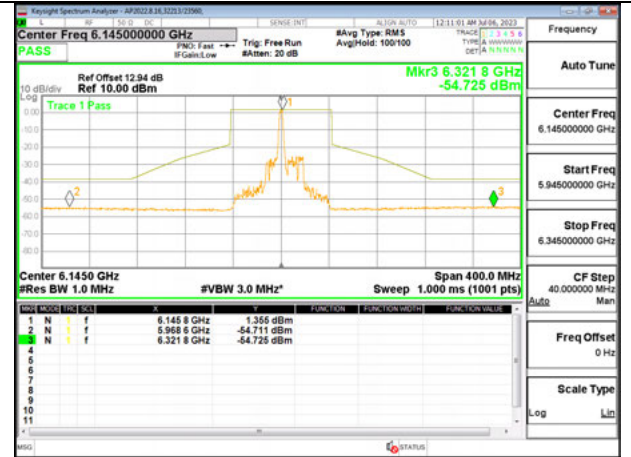

#### Antenna 6: 26-Tones, RU Index 0

**LOW CHANNEL 5985**

**MID CHANNEL 6145**

**HIGH CHANNEL 6385**

**Antenna 6: 26-Tones, RU Index 18**

**LOW CHANNEL 5985**

**MID CHANNEL 6145**

**HIGH CHANNEL 6385**