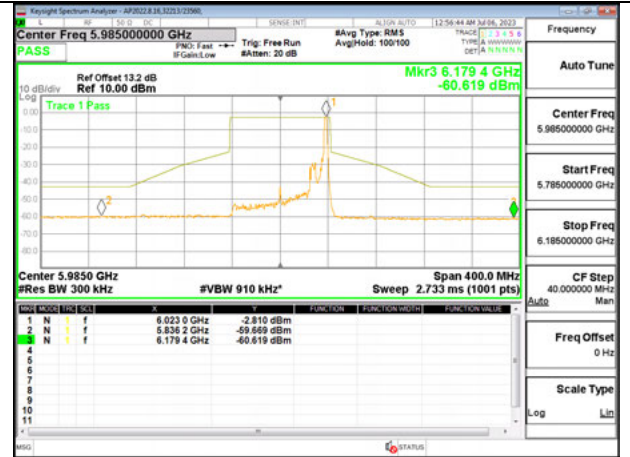

LOW CHANNEL ANT 6 5985

LOW CHANNEL ANT 5 5985

MID CHANNEL ANT 6 6145

MID CHANNEL ANT 5 6145

HIGH CHANNEL ANT 6 6385

HIGH CHANNEL ANT 5 6385

Antenna 6 + Antenna 5 OFDMA MODE: 26-Tones, RU Index 36

LOW CHANNEL ANT 6 5985