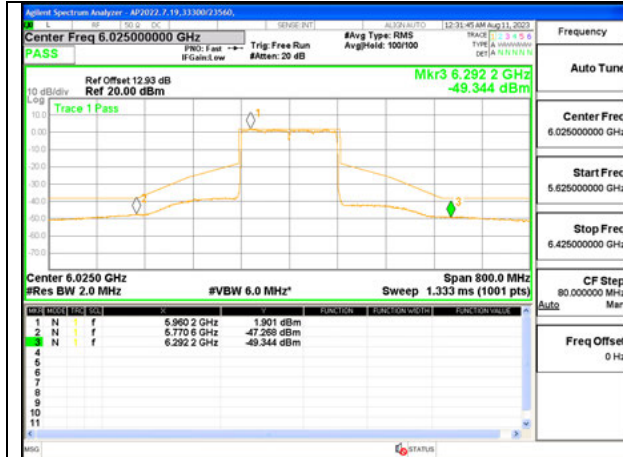

Antenna 6 + Antenna 5 OFDMA MODE: SU

LOW CHANNEL ANT 6 6025