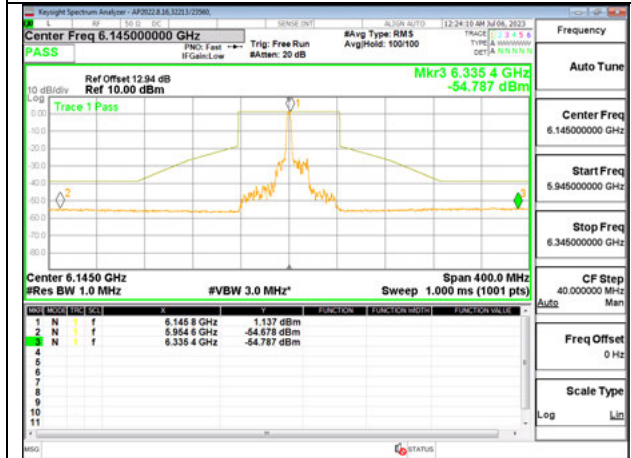

MID CHANNEL ANT 6 6145