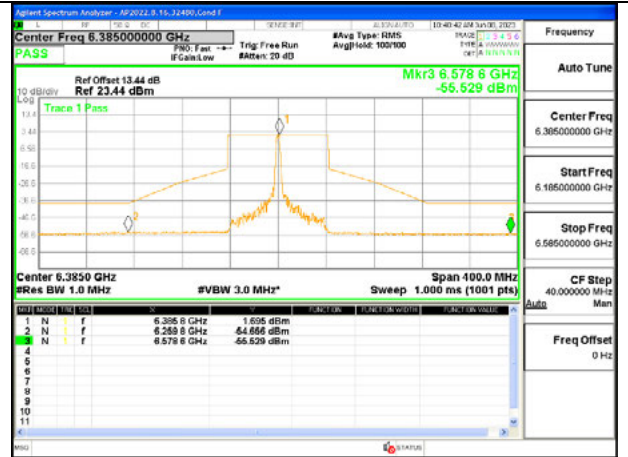

LOW CHANNEL ANT 6 5985

LOW CHANNEL ANT 5 5985

MID CHANNEL ANT 6 6145

MID CHANNEL ANT 5 6145

HIGH CHANNEL ANT 6 6385

HIGH CHANNEL ANT 5 6385

Antenna 6 + Antenna 5 OFDMA MODE: 26-Tones, RU Index 36

LOW CHANNEL ANT 6 5985