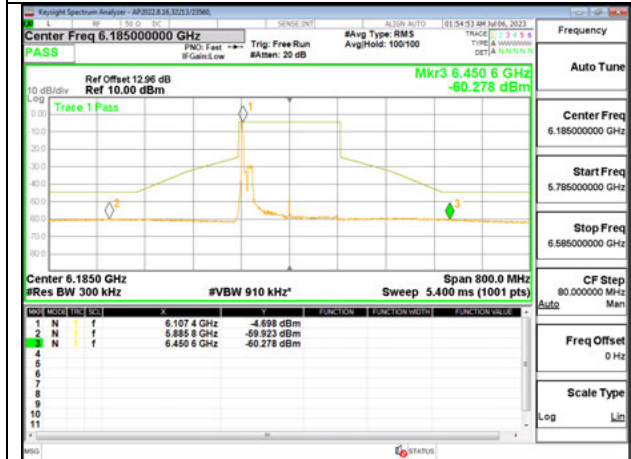

**HIGH CHANNEL 6345**

Antenna 5: SU MODE

LOW CHANNEL 6025

MID CHANNEL 6185

HIGH CHANNEL 6345

Antenna 6 + Antenna 5 OFDMA MODE: 26-Tones, RU Index 0

LOW CHANNEL ANT 6 6025

LOW CHANNEL ANT 5 6025