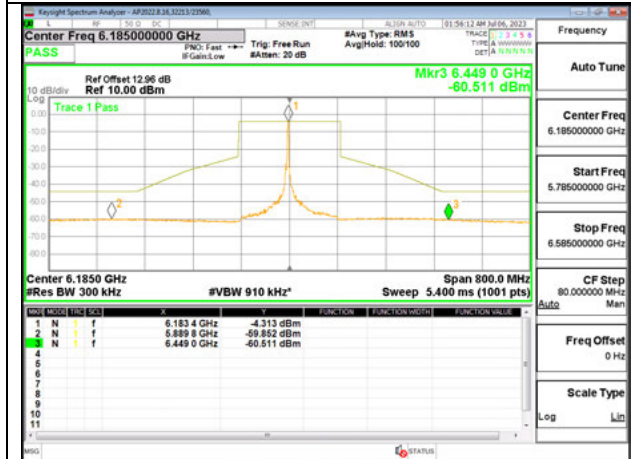

MID CHANNEL ANT 6 6185

MID CHANNEL ANT 5 6185

HIGH CHANNEL ANT 6 6345

HIGH CHANNEL ANT 5 6345

Antenna 6 + Antenna 5 OFDMA MODE: 26-Tones, RU Index 36

LOW CHANNEL ANT 6 6025

LOW CHANNEL ANT 5 6025

MID CHANNEL ANT 6 6185