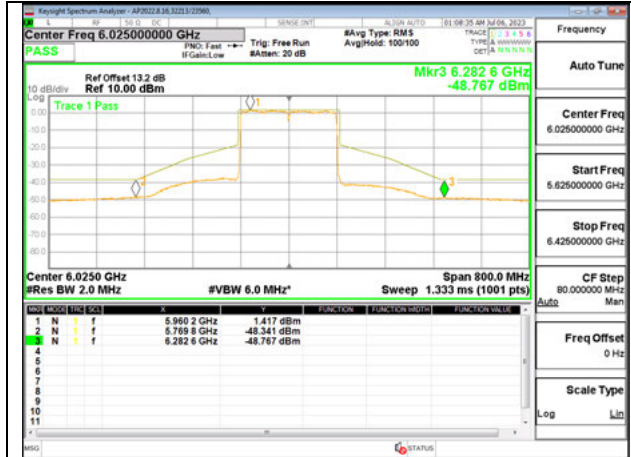

**Antenna 5: 26-Tones, RU Index 0**

**LOW CHANNEL 6025**

**MID CHANNEL 6185**

**HIGH CHANNEL 6345**

**Antenna 5: 26-Tones, RU Index 36**

**Antenna 5: 26-Tones, S36**

**LOW CHANNEL 6025**

**MID CHANNEL 6185**

**HIGH CHANNEL 6345**

Antenna 5: SU MODE

LOW CHANNEL 6025

MID CHANNEL 6185

HIGH CHANNEL 6345

Antenna 6 + Antenna 5 OFDMA MODE: 26-Tones, RU Index 0

LOW CHANNEL ANT 6 6025

LOW CHANNEL ANT 5 6025