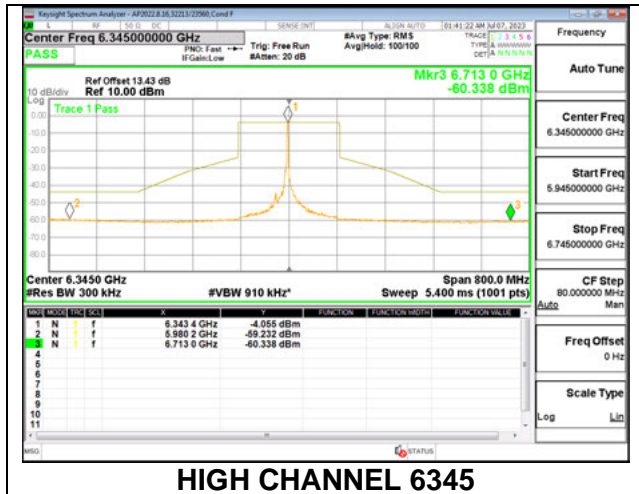

**Antenna 5: 26-Tones, RU Index 0**

**LOW CHANNEL 6025**

**MID CHANNEL 6185**

**HIGH CHANNEL 6345**

**Antenna 5: 26-Tones, RU Index 36**

**Antenna 5: 26-Tones, S36**

**LOW CHANNEL 6025**

**MID CHANNEL 6185**