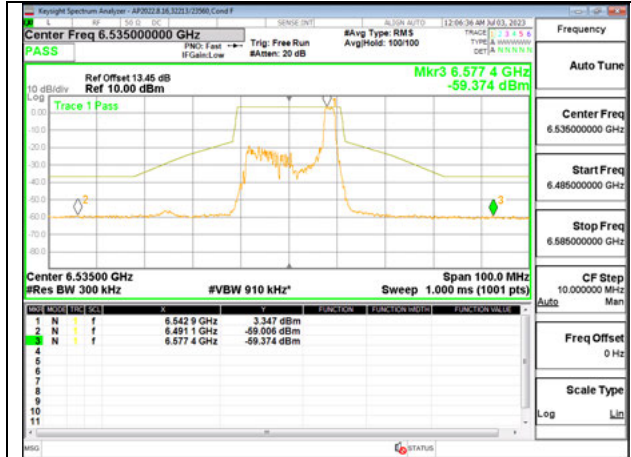

**Antenna 5: 26-Tones, RU Index 0**

**LOW CHANNEL 6535**

**MID CHANNEL 6715**

**HIGH CHANNEL 6855**

**Antenna 5: 26-Tones, RU Index 4**

**LOW CHANNEL 6535**

**MID CHANNEL 6715**

**HIGH CHANNEL 6855**

Antenna 5: 26-Tones, RU Index 8

LOW CHANNEL 6535

MID CHANNEL 6715

HIGH CHANNEL 6855

**Antenna 5: 26-Tones, SU Mode**

**LOW CHANNEL 6535**

**MID CHANNEL 6715**

**HIGH CHANNEL 6855**