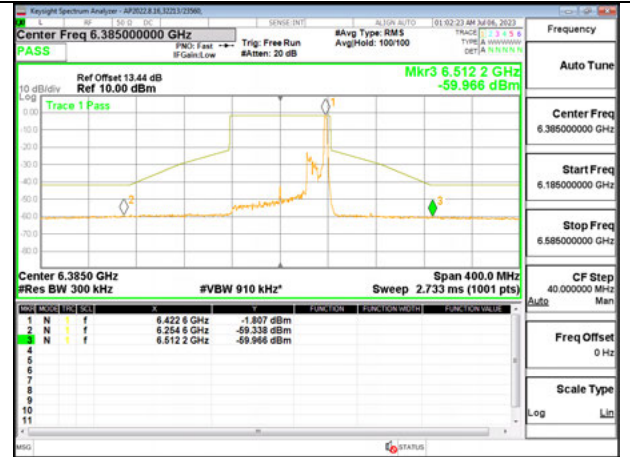

LOW CHANNEL ANT 5 5985

MID CHANNEL ANT 6 6145

MID CHANNEL ANT 5 6145

HIGH CHANNEL ANT 6 6385

HIGH CHANNEL ANT 5 6385

Antenna 6 + Antenna 5 OFDMA MODE: SU

LOW CHANNEL ANT 6 5985

LOW CHANNEL ANT 5 5985