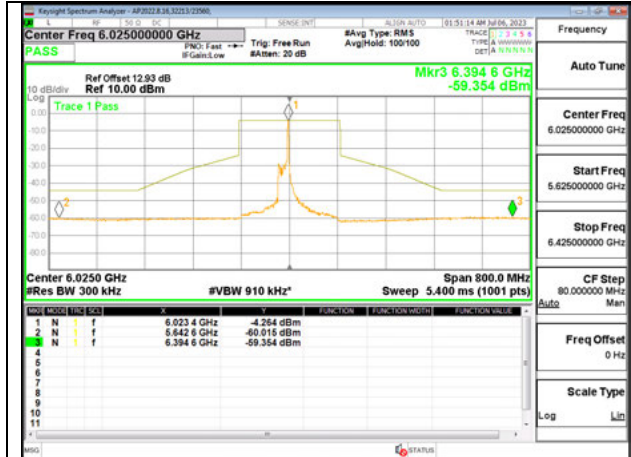

MID CHANNEL ANT 6 6185

MID CHANNEL ANT 5 6185

HIGH CHANNEL ANT 6 6345

HIGH CHANNEL ANT 5 6345

Antenna 6 + Antenna 5 OFDMA MODE: 26-Tones, RU Index 36

LOW CHANNEL ANT 6 6025

LOW CHANNEL ANT 5 6025

MID CHANNEL ANT 6 6185