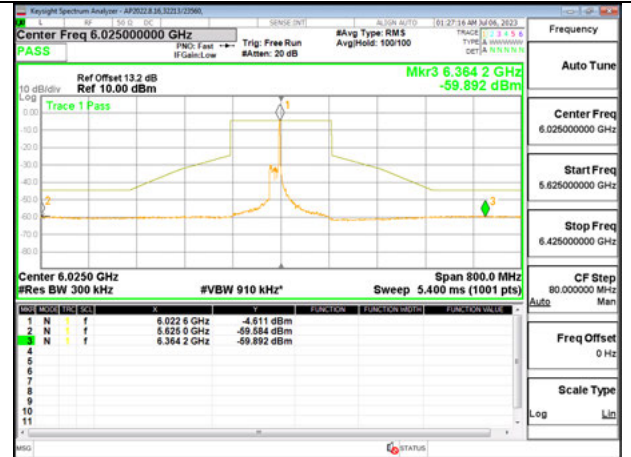

MID CHANNEL ANT 6 6185

MID CHANNEL ANT 5 6185

HIGH CHANNEL ANT 6 6345

HIGH CHANNEL ANT 5 6345

Antenna 6 + Antenna 5 OFDMA MODE: 26-Tones, RU Index 36

LOW CHANNEL ANT 6 6025

LOW CHANNEL ANT 5 6025

MID CHANNEL ANT 6 6185