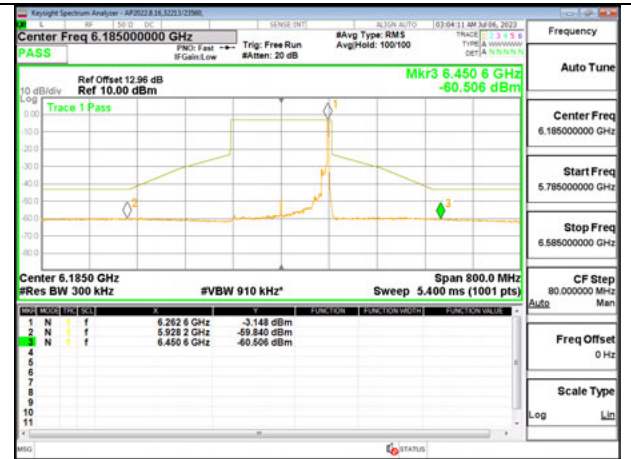

MID CHANNEL 6185