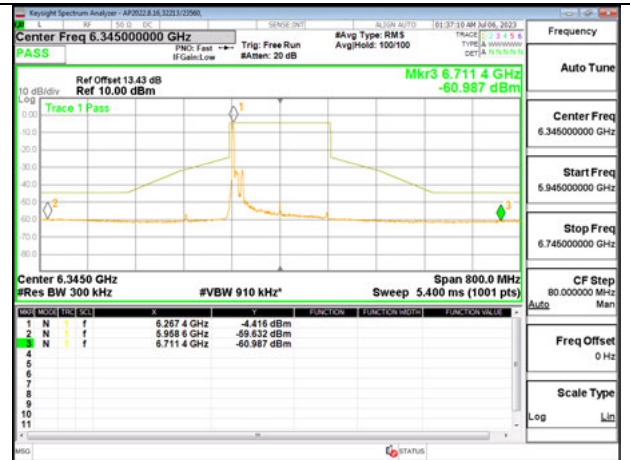

HIGH CHANNEL ANT 5 6345