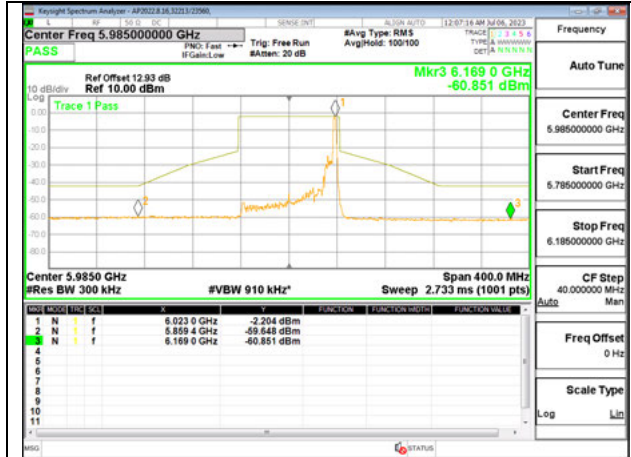

Antenna 6: 26-Tones, RU Index 36

LOW CHANNEL 5985