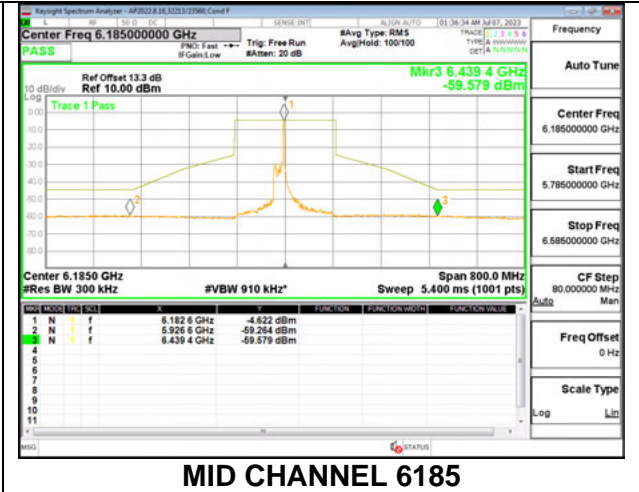

**Antenna 5: 26-Tones, RU Index 0**

**LOW CHANNEL 6025**

**MID CHANNEL 6185**

**HIGH CHANNEL 6345**

**Antenna 5: 26-Tones, RU Index 36**

**Antenna 5: 26-Tones, S36**

**LOW CHANNEL 6025**

**MID CHANNEL 6185**