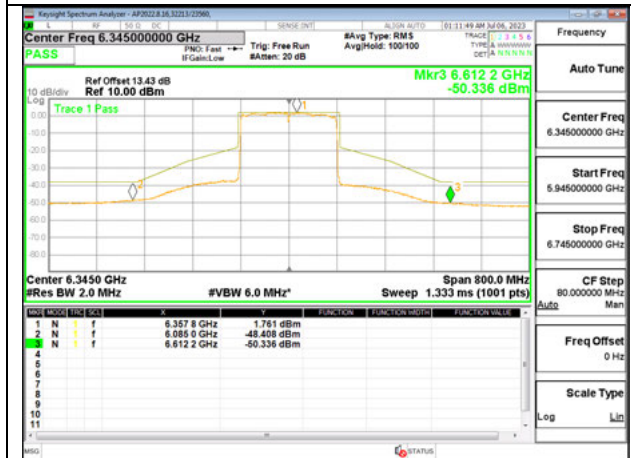

**HIGH CHANNEL 6345**

Antenna 5: SU MODE

LOW CHANNEL 6025

MID CHANNEL 6185

HIGH CHANNEL 6345

Antenna 6 + Antenna 5 OFDMA MODE: 26-Tones, RU Index 0

LOW CHANNEL ANT 6 6025

LOW CHANNEL ANT 5 6025