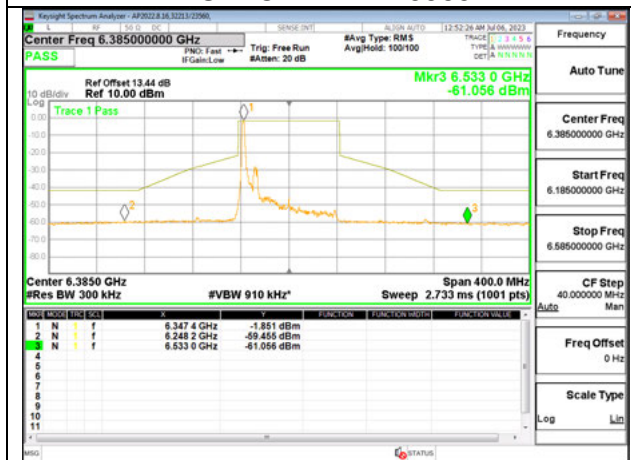

**Antenna 5: 26-Tones, RU Index 0**

**LOW CHANNEL 5985**

**MID CHANNEL 6145**

**HIGH CHANNEL 6385**

Antenna 5: 26-Tones, RU Index 18

LOW CHANNEL 5985

MID CHANNEL 6145

HIGH CHANNEL 6385