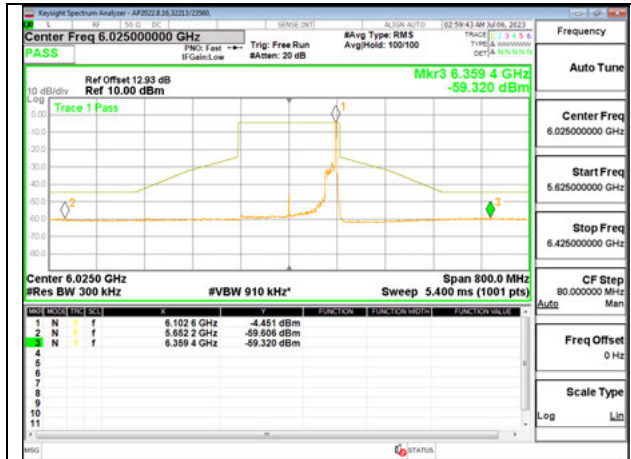

Antenna 6: 26-Tones, S36

LOW CHANNEL 6025