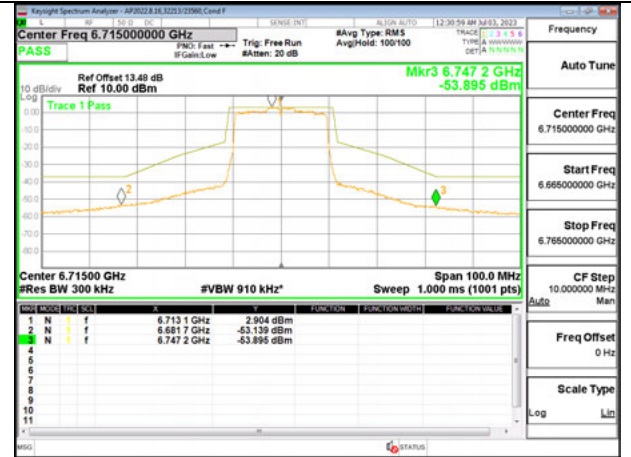

**Antenna 5: 26-Tones, RU Index 0**

**LOW CHANNEL 6535**

**MID CHANNEL 6715**

**HIGH CHANNEL 6855**

**Antenna 5: 26-Tones, RU Index 4**

**LOW CHANNEL 6535**

**MID CHANNEL 6715**

**HIGH CHANNEL 6855**

Antenna 5: 26-Tones, RU Index 8

LOW CHANNEL 6535

MID CHANNEL 6715

HIGH CHANNEL 6855

**Antenna 5: 26-Tones, SU Mode**

**LOW CHANNEL 6535**

**MID CHANNEL 6715**

**HIGH CHANNEL 6855**