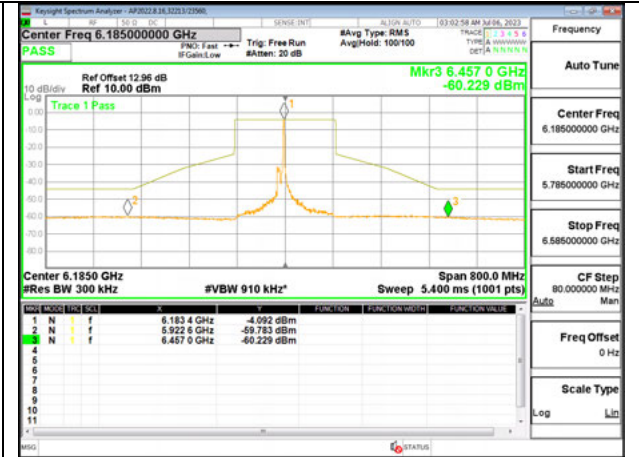

#### Antenna 6: 26-Tones, RU Index 0

**LOW CHANNEL 6025**

**MID CHANNEL 6185**

**HIGH CHANNEL 6345**

**Antenna 6: 26-Tones, RU Index 36**

**LOW CHANNEL 6025**

**MID CHANNEL 6185**

**HIGH CHANNEL 6345**