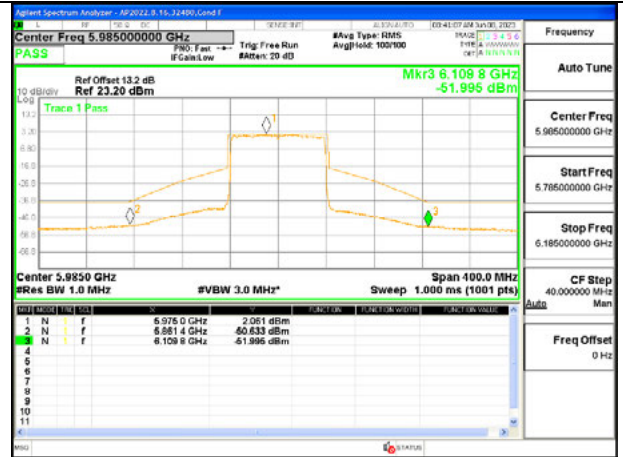

LOW CHANNEL ANT 5 5985

MID CHANNEL ANT 6 6145

MID CHANNEL ANT 5 6145

HIGH CHANNEL ANT 6 6385

HIGH CHANNEL ANT 5 6385

Antenna 6 + Antenna 5 OFDMA MODE: SU

LOW CHANNEL ANT 6 5985

LOW CHANNEL ANT 5 5985