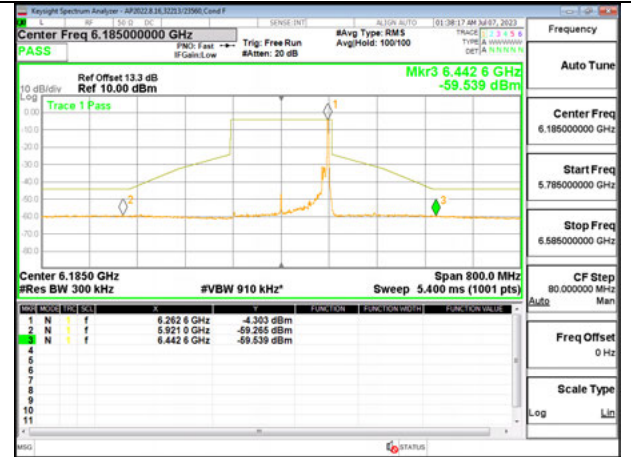

**Antenna 5: 26-Tones, RU Index 0**

**LOW CHANNEL 6025**

**MID CHANNEL 6185**

**HIGH CHANNEL 6345**

**Antenna 5: 26-Tones, RU Index 36**

**Antenna 5: 26-Tones, S36**

**LOW CHANNEL 6025**

**MID CHANNEL 6185**