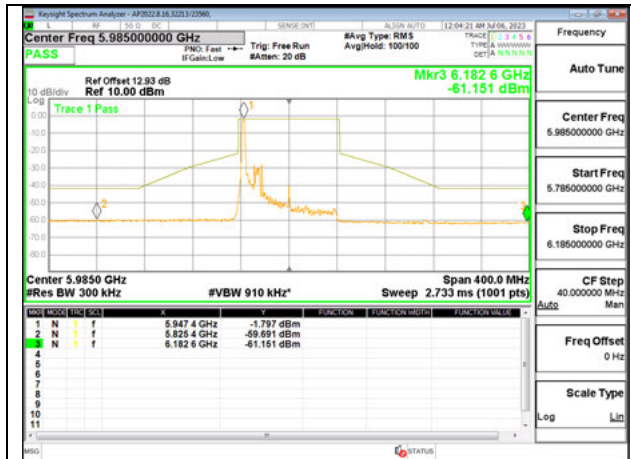

### 9.6.3. 802.11ax HE80 MODE IN THE UNII-5 BAND

#### Antenna 6: 26-Tones, RU Index 0

**LOW CHANNEL 5985**

**MID CHANNEL 6145**

**HIGH CHANNEL 6385**

**Antenna 6: 26-Tones, RU Index 18**

**LOW CHANNEL 5985**

**MID CHANNEL 6145**

**HIGH CHANNEL 6385**