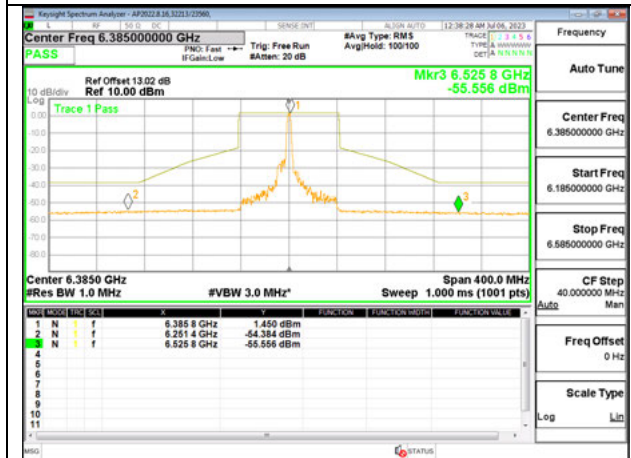

#### Antenna 6: 26-Tones, RU Index 0

**LOW CHANNEL 5985**

**MID CHANNEL 6145**

**HIGH CHANNEL 6385**

**Antenna 6: 26-Tones, RU Index 18**

**LOW CHANNEL 5985**

**MID CHANNEL 6145**

**HIGH CHANNEL 6385**