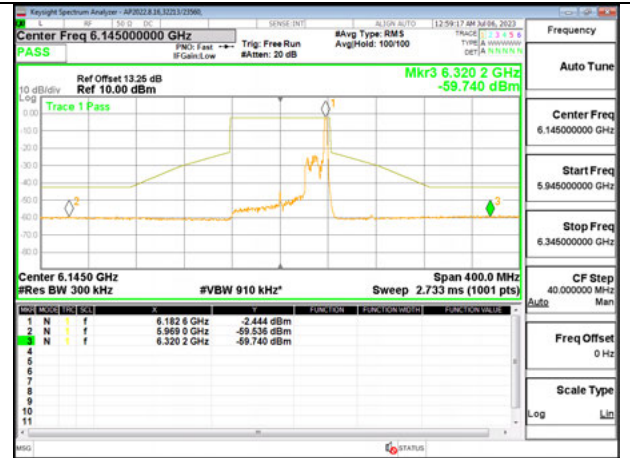

MID CHANNEL ANT 5 6145