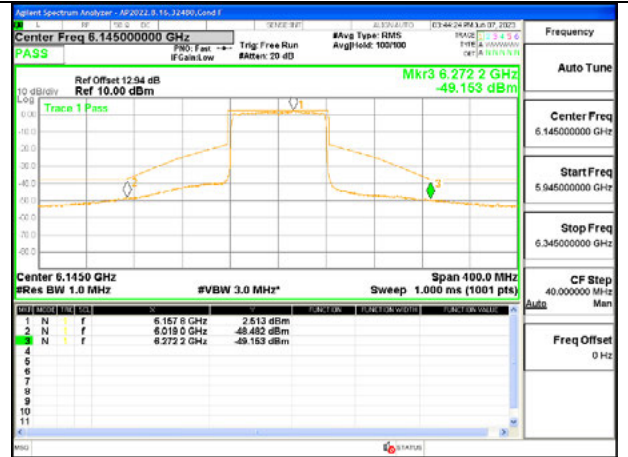

Antenna 6: 26-Tones, RU Index 36

LOW CHANNEL 5985

MID CHANNEL 6145

HIGH CHANNEL 6385

Antenna 6: SU MODE

LOW CHANNEL 5985

MID CHANNEL 6145

HIGH CHANNEL 6385

**Antenna 5: 26-Tones, RU Index 0**

**LOW CHANNEL 5985**

**MID CHANNEL 6145**

**HIGH CHANNEL 6385**

Antenna 5: 26-Tones, RU Index 18

LOW CHANNEL 5985

MID CHANNEL 6145

HIGH CHANNEL 6385