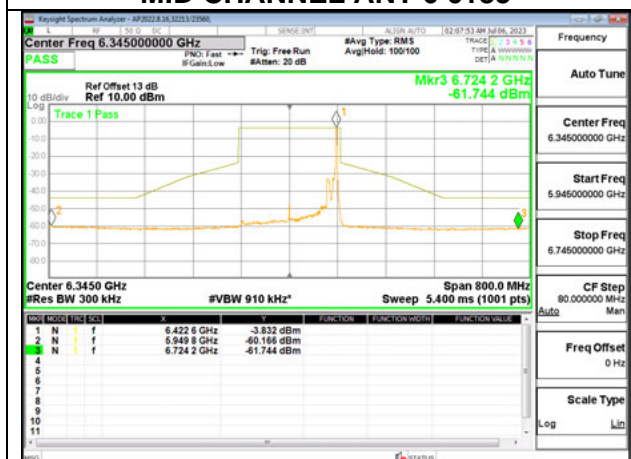

MID CHANNEL ANT 5 6185

HIGH CHANNEL ANT 6 6345

HIGH CHANNEL ANT 5 6345

Antenna 6 + Antenna 5 OFDMA MODE: 26-Tones, S36

LOW CHANNEL ANT 6 6025

LOW CHANNEL ANT 5 6025

MID CHANNEL ANT 6 6185

MID CHANNEL ANT 5 6185