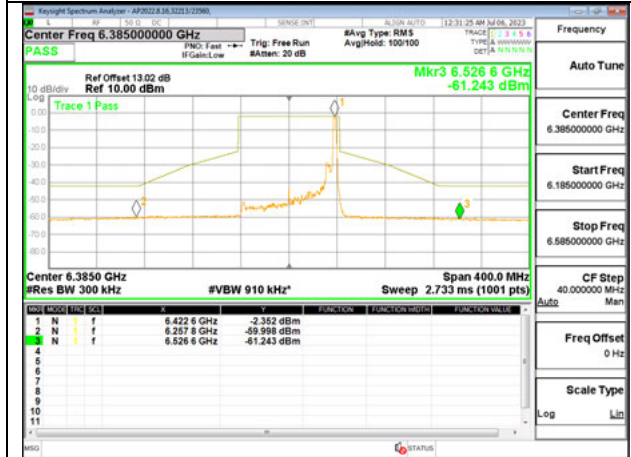

HIGH CHANNEL ANT 6 6385