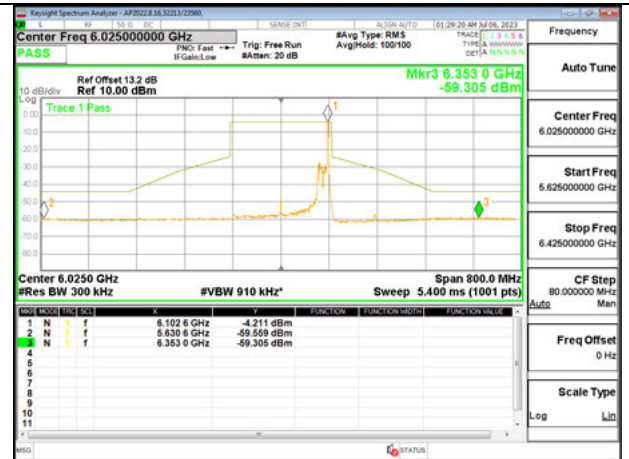

MID CHANNEL ANT 5 6185

HIGH CHANNEL ANT 6 6345

HIGH CHANNEL ANT 5 6345

Antenna 6 + Antenna 5 OFDMA MODE: 26-Tones, S36

LOW CHANNEL ANT 6 6025

LOW CHANNEL ANT 5 6025

MID CHANNEL ANT 6 6185

MID CHANNEL ANT 5 6185