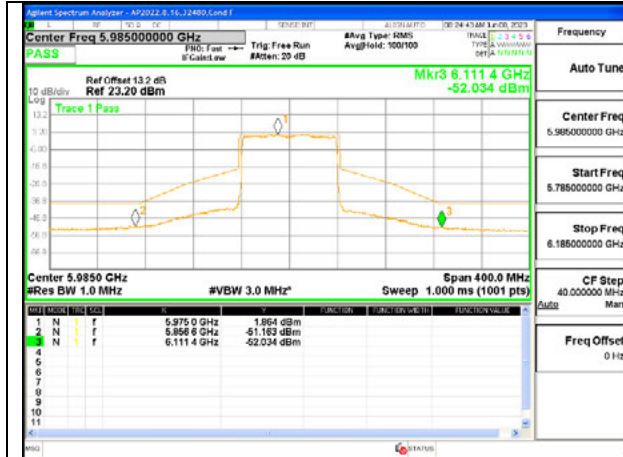

**Antenna 5: 26-Tones, RU Index 36**

**LOW CHANNEL 5985**

**MID CHANNEL 6145**

**HIGH CHANNEL 6385**

Antenna 5: SU MODE

LOW CHANNEL 5985

MID CHANNEL 6145

HIGH CHANNEL 6385