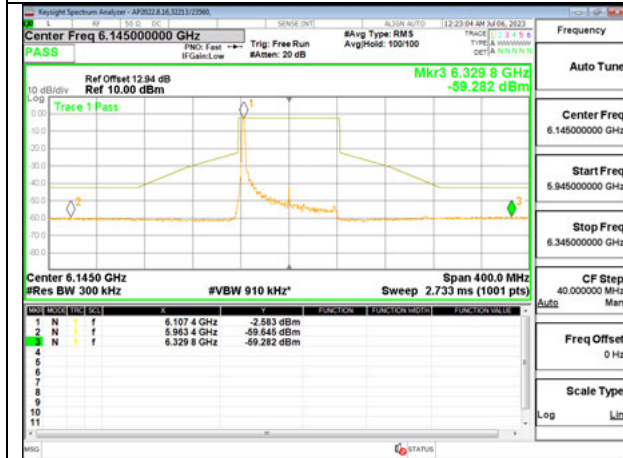

MID CHANNEL ANT 6 6145