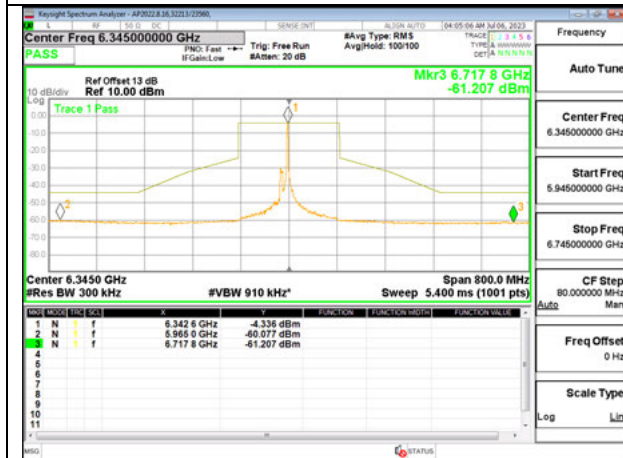

#### Antenna 6: 26-Tones, RU Index 0

**LOW CHANNEL 6025**

**MID CHANNEL 6185**

**HIGH CHANNEL 6345**

**Antenna 6: 26-Tones, RU Index 36**

**LOW CHANNEL 6025**

**MID CHANNEL 6185**

**HIGH CHANNEL 6345**