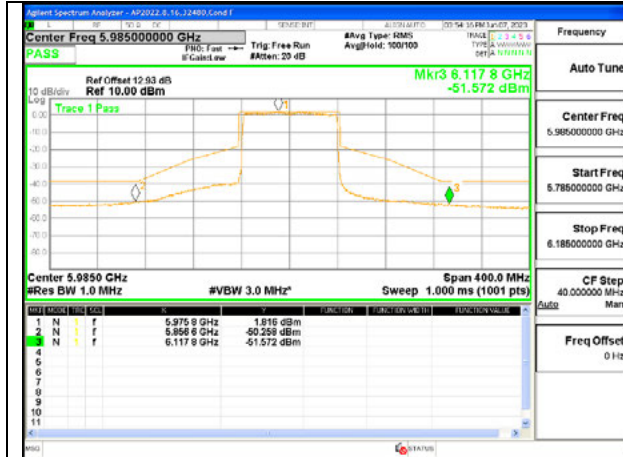

Antenna 6: SU MODE

LOW CHANNEL 5985