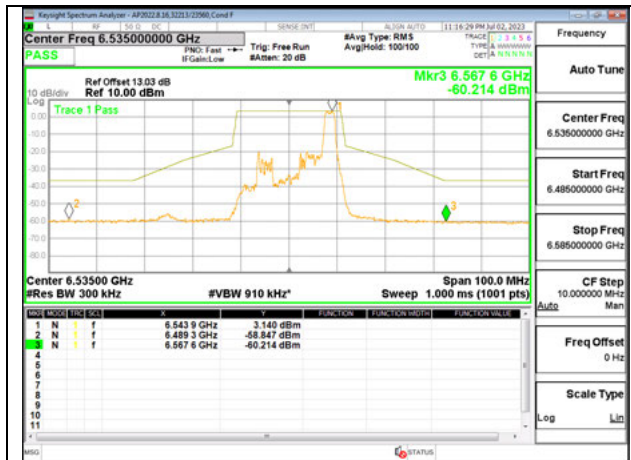

### 9.6.5. 802.11ax HE20 MODE IN THE UNII-7 BAND

#### Antenna 6: 26-Tones, RU Index 0

**LOW CHANNEL 6535**

**MID CHANNEL 6715**

**HIGH CHANNEL 6855**

Antenna 6: 26-Tones, RU Index 4

LOW CHANNEL 6535

MID CHANNEL 6715

HIGH CHANNEL 6855

**Antenna 6: 26-Tones, RU Index 8**

**LOW CHANNEL 6535**

**MID CHANNEL 6715**

**HIGH CHANNEL 6855**

**Antenna 5: 26-Tones, SU Mode**

**LOW CHANNEL 6535**

**MID CHANNEL 6715**

**HIGH CHANNEL 6855**