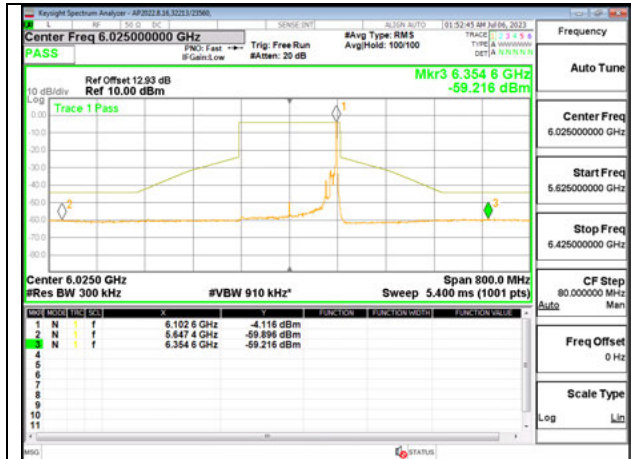

MID CHANNEL ANT 5 6185

HIGH CHANNEL ANT 6 6345

HIGH CHANNEL ANT 5 6345

Antenna 6 + Antenna 5 OFDMA MODE: 26-Tones, S36

LOW CHANNEL ANT 6 6025

LOW CHANNEL ANT 5 6025

MID CHANNEL ANT 6 6185

MID CHANNEL ANT 5 6185