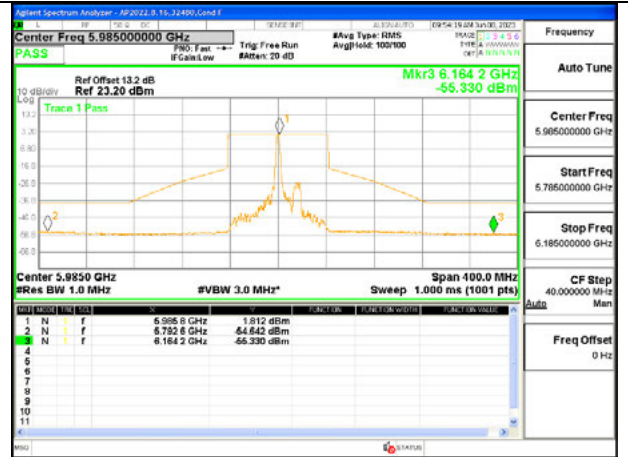

LOW CHANNEL ANT 5 5985