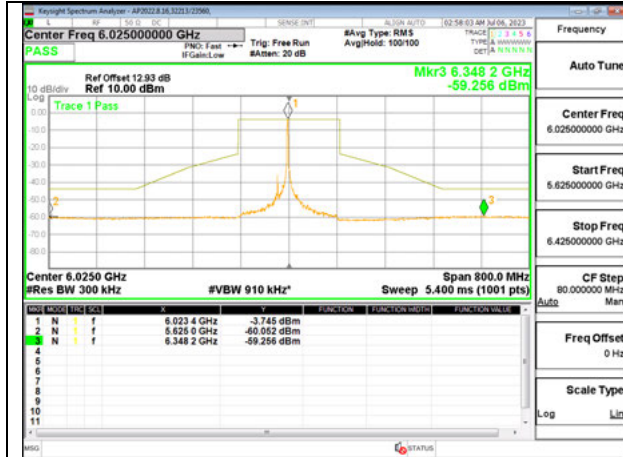

#### Antenna 6: 26-Tones, RU Index 0

**LOW CHANNEL 6025**

**MID CHANNEL 6185**

**HIGH CHANNEL 6345**

**Antenna 6: 26-Tones, RU Index 36**

**LOW CHANNEL 6025**

**MID CHANNEL 6185**

**HIGH CHANNEL 6345**