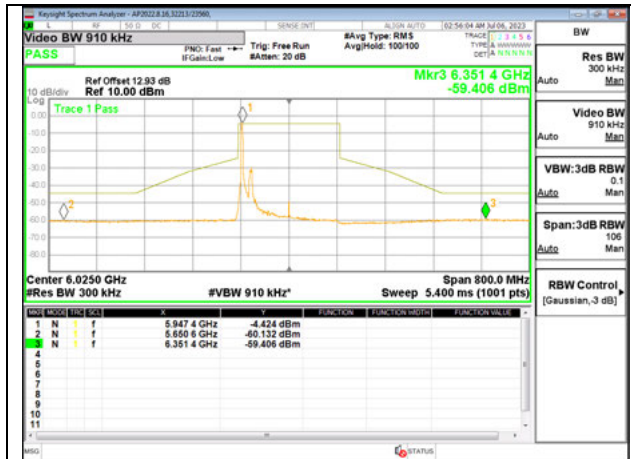

9.6.4. 802.11ax HE160 MODE IN THE UNII-5 BAND

Antenna 6: 26-Tones, RU Index 0

LOW CHANNEL 6025