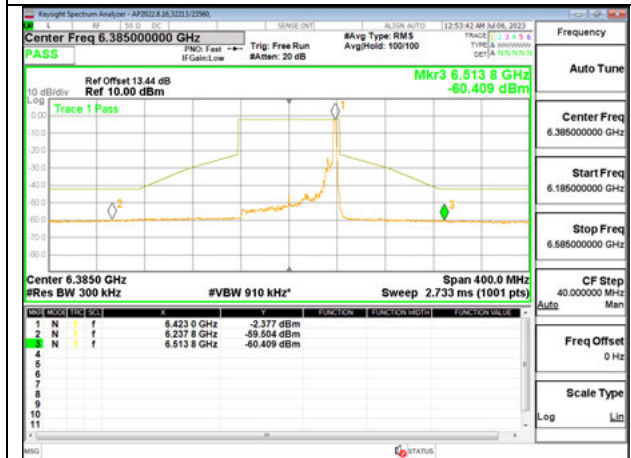

HIGH CHANNEL 6385