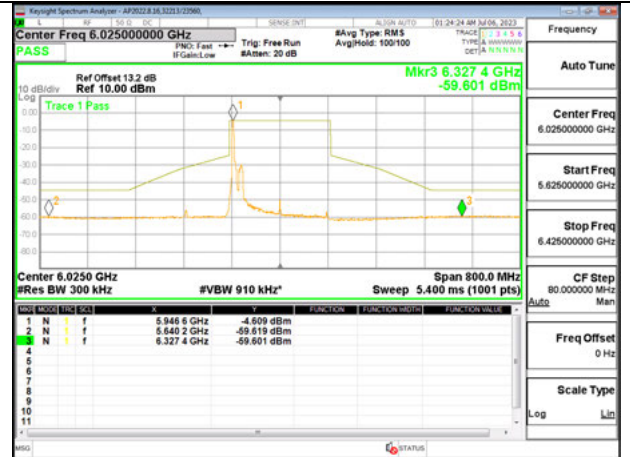

**HIGH CHANNEL 6345**

Antenna 5: SU MODE

LOW CHANNEL 6025

MID CHANNEL 6185

HIGH CHANNEL 6345

Antenna 6 + Antenna 5 OFDMA MODE: 26-Tones, RU Index 0

LOW CHANNEL ANT 6 6025

LOW CHANNEL ANT 5 6025