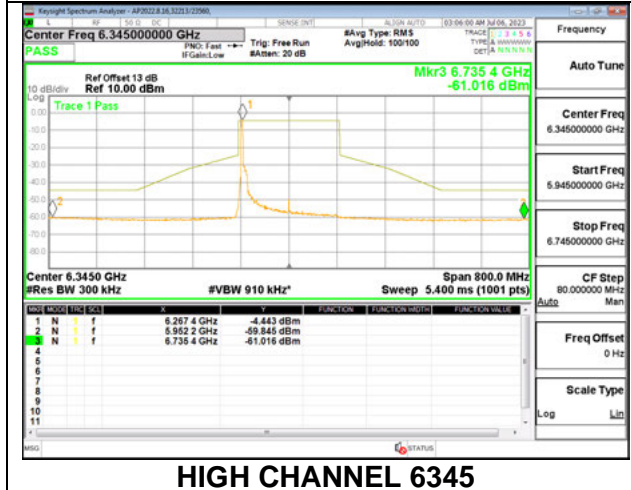

HIGH CHANNEL 6345