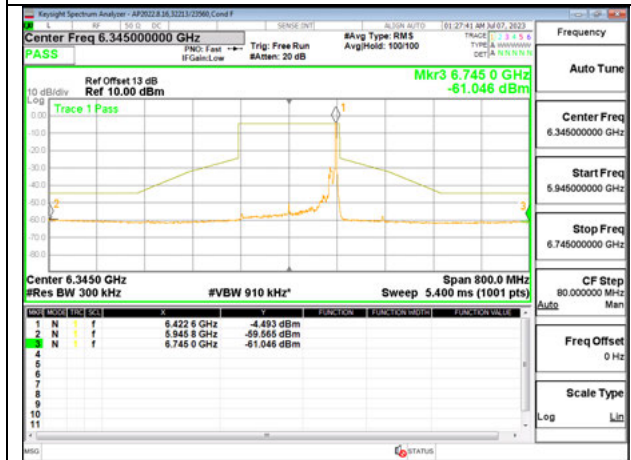

HIGH CHANNEL 6345