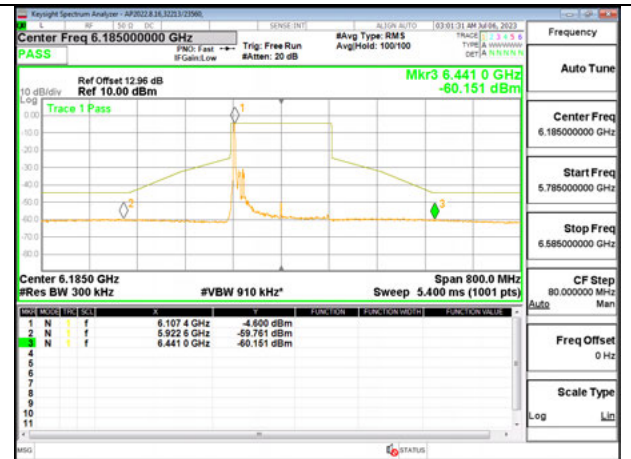

MID CHANNEL 6185