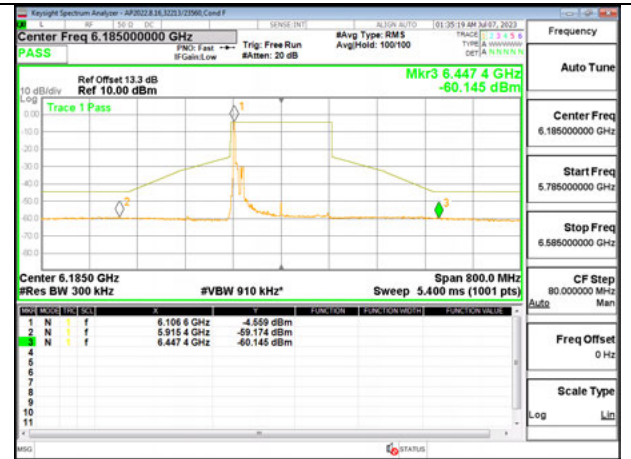

MID CHANNEL 6185