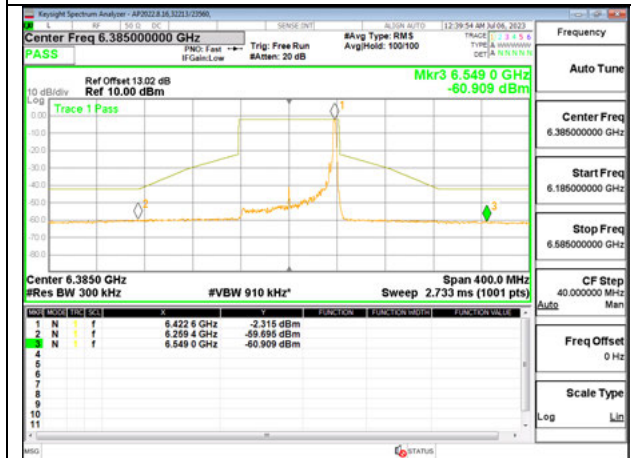

HIGH CHANNEL 6385