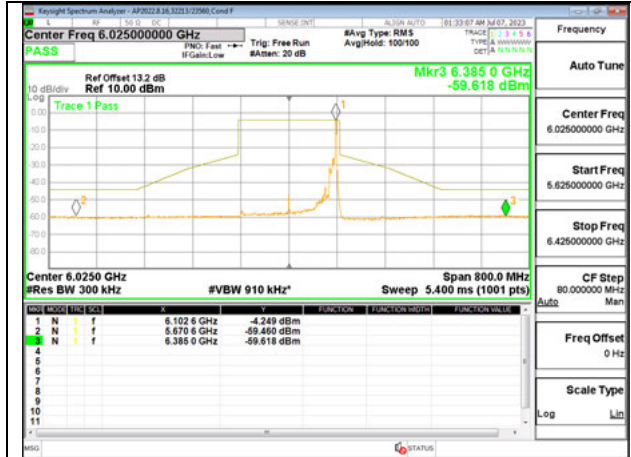

**Antenna 5: 26-Tones, RU Index 0**

**LOW CHANNEL 6025**

**MID CHANNEL 6185**

**HIGH CHANNEL 6345**

**Antenna 5: 26-Tones, RU Index 36**

**Antenna 5: 26-Tones, S36**

**LOW CHANNEL 6025**

**MID CHANNEL 6185**