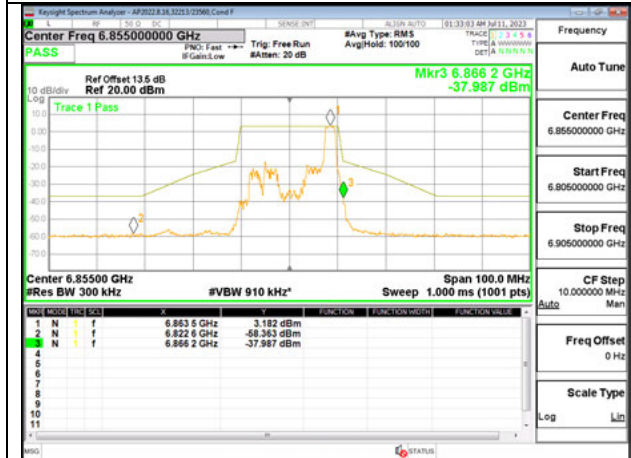

**Antenna 5: 26-Tones, RU Index 0**

**LOW CHANNEL 6535**

**MID CHANNEL 6715**

**HIGH CHANNEL 6855**

**Antenna 5: 26-Tones, RU Index 4**

**LOW CHANNEL 6535**

**MID CHANNEL 6715**

**HIGH CHANNEL 6855**

Antenna 5: 26-Tones, RU Index 8

LOW CHANNEL 6535

MID CHANNEL 6715

HIGH CHANNEL 6855

**Antenna 5: 26-Tones, SU Mode**

**LOW CHANNEL 6535**

**MID CHANNEL 6715**

**HIGH CHANNEL 6855**