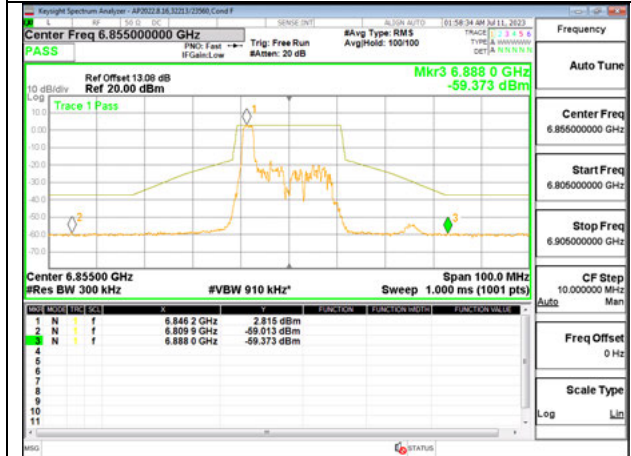

### 9.6.5. 802.11ax HE20 MODE IN THE UNII-7 BAND

#### Antenna 6: 26-Tones, RU Index 0

**LOW CHANNEL 6535**

**MID CHANNEL 6715**

**HIGH CHANNEL 6855**

Antenna 6: 26-Tones, RU Index 4

LOW CHANNEL 6535

MID CHANNEL 6715

HIGH CHANNEL 6855