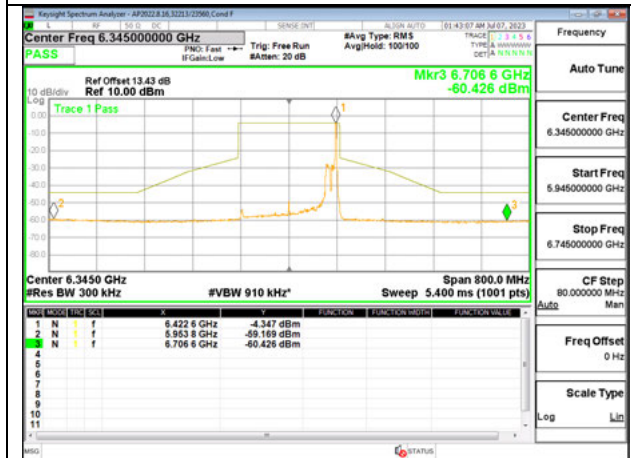

**Antenna 5: 26-Tones, RU Index 0**

**LOW CHANNEL 6025**

**MID CHANNEL 6185**

**HIGH CHANNEL 6345**

**Antenna 5: 26-Tones, RU Index 36**

**Antenna 5: 26-Tones, S36**

**LOW CHANNEL 6025**

**MID CHANNEL 6185**