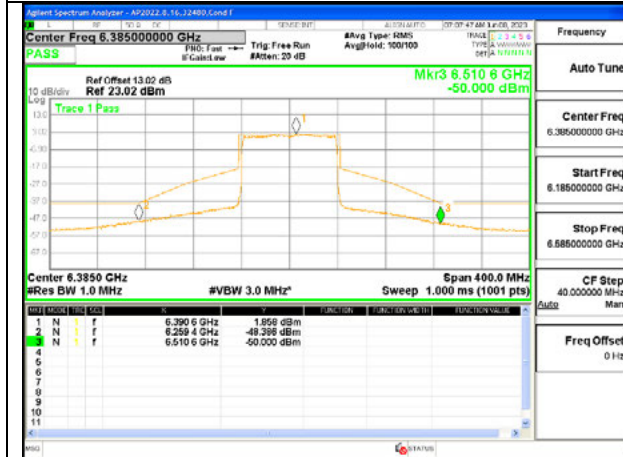

HIGH CHANNEL ANT 6 6385