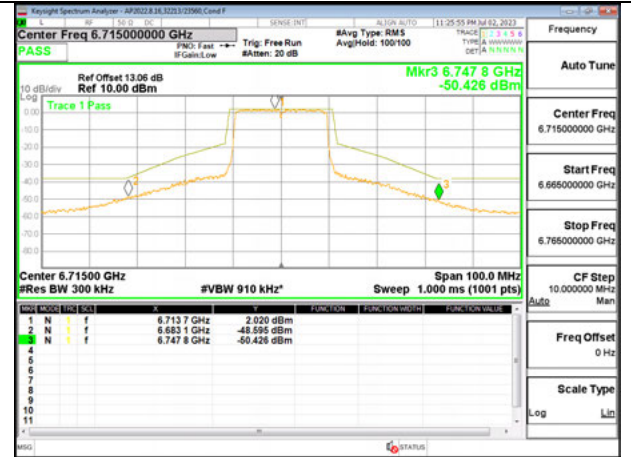

**Antenna 6: 26-Tones, RU Index 8**

**LOW CHANNEL 6535**

**MID CHANNEL 6715**

**HIGH CHANNEL 6855**

**Antenna 5: 26-Tones, SU Mode**

**LOW CHANNEL 6535**

**MID CHANNEL 6715**

**HIGH CHANNEL 6855**

**Antenna 5: 26-Tones, RU Index 0**

**LOW CHANNEL 6535**

**MID CHANNEL 6715**

**HIGH CHANNEL 6855**

**Antenna 5: 26-Tones, RU Index 4**

**LOW CHANNEL 6535**

**MID CHANNEL 6715**

**HIGH CHANNEL 6855**