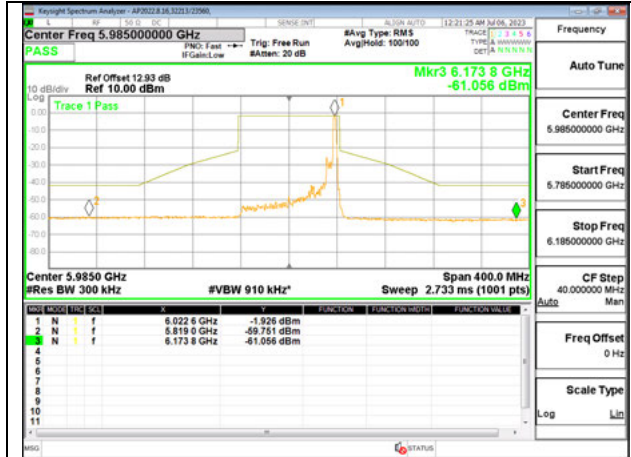

LOW CHANNEL ANT 6 5985

LOW CHANNEL ANT 5 5985

MID CHANNEL ANT 6 6145

MID CHANNEL ANT 5 6145

HIGH CHANNEL ANT 6 6385

HIGH CHANNEL ANT 5 6385

Antenna 6 + Antenna 5 OFDMA MODE: 26-Tones, RU Index 36

LOW CHANNEL ANT 6 5985