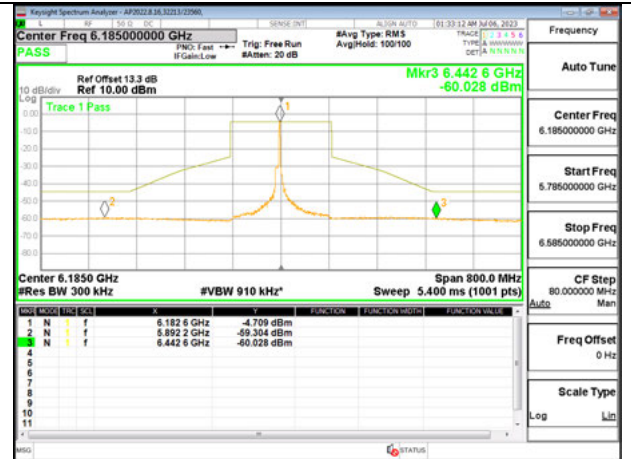

MID CHANNEL ANT 6 6185

MID CHANNEL ANT 5 6185

HIGH CHANNEL ANT 6 6345

HIGH CHANNEL ANT 5 6345

Antenna 6 + Antenna 5 OFDMA MODE: 26-Tones, RU Index 36

LOW CHANNEL ANT 6 6025

LOW CHANNEL ANT 5 6025

MID CHANNEL ANT 6 6185