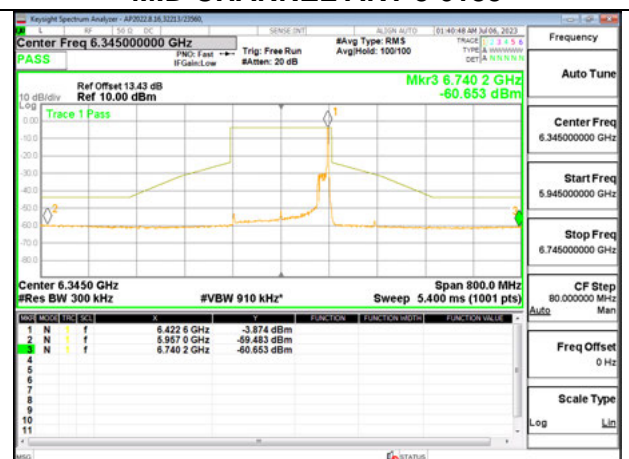

HIGH CHANNEL ANT 5 6345