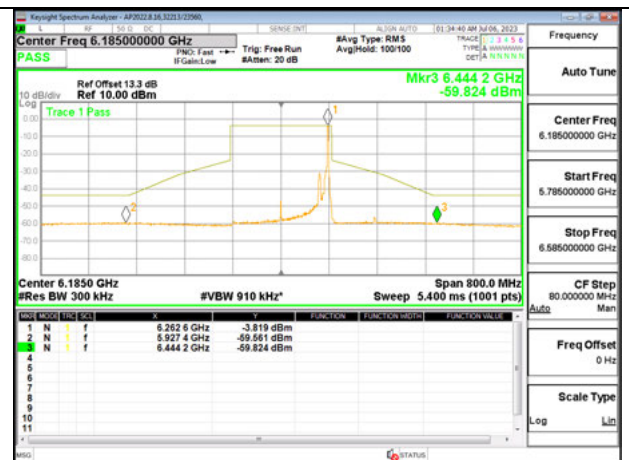

MID CHANNEL ANT 5 6185

HIGH CHANNEL ANT 6 6345

HIGH CHANNEL ANT 5 6345

Antenna 6 + Antenna 5 OFDMA MODE: 26-Tones, S36

LOW CHANNEL ANT 6 6025

LOW CHANNEL ANT 5 6025

MID CHANNEL ANT 6 6185

MID CHANNEL ANT 5 6185