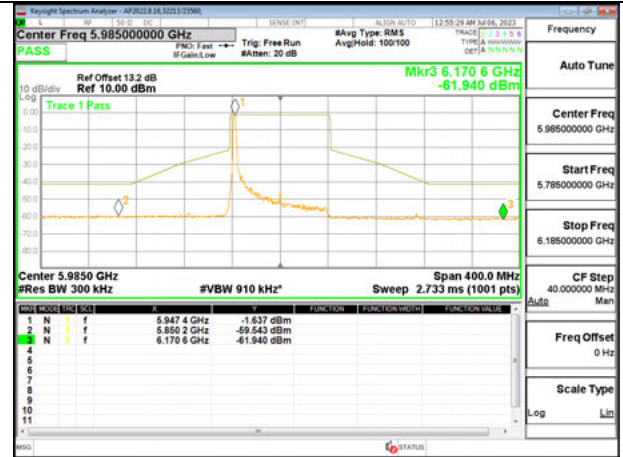

LOW CHANNEL ANT 5 5985