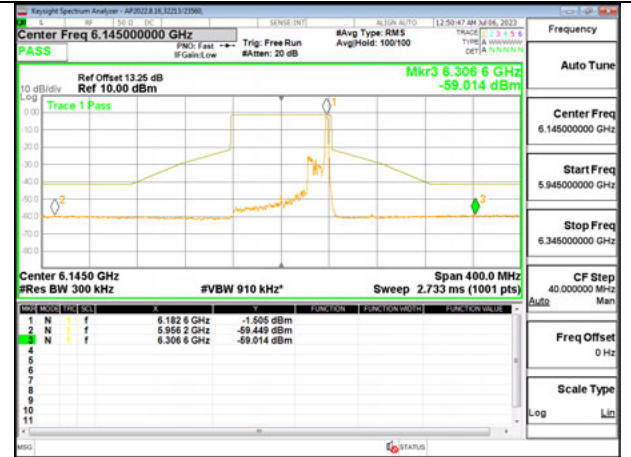

MID CHANNEL 6145