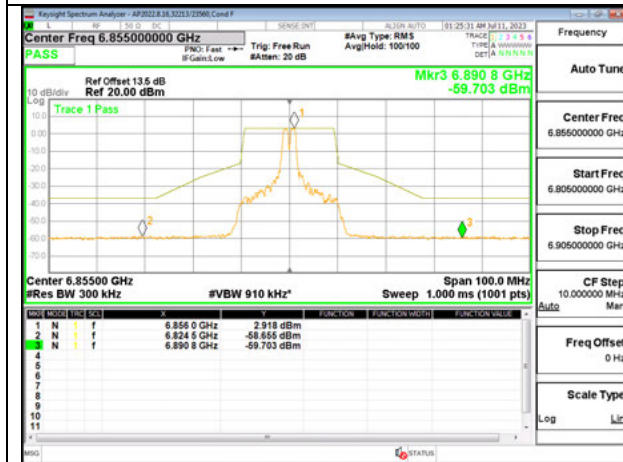

**Antenna 5: 26-Tones, RU Index 0**

**LOW CHANNEL 6535**

**MID CHANNEL 6715**

**HIGH CHANNEL 6855**

**Antenna 5: 26-Tones, RU Index 4**

**LOW CHANNEL 6535**

**MID CHANNEL 6715**

**HIGH CHANNEL 6855**

Antenna 5: 26-Tones, RU Index 8

LOW CHANNEL 6535

MID CHANNEL 6715

HIGH CHANNEL 6855

**Antenna 5: 26-Tones, SU Mode**

**LOW CHANNEL 6535**

**MID CHANNEL 6715**

**HIGH CHANNEL 6855**