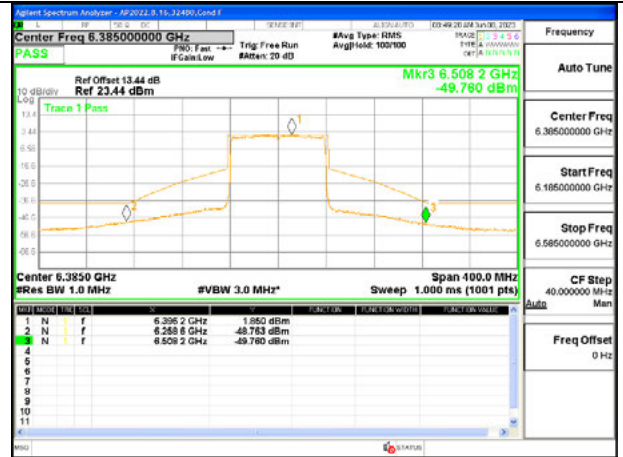

HIGH CHANNEL ANT 5 6385