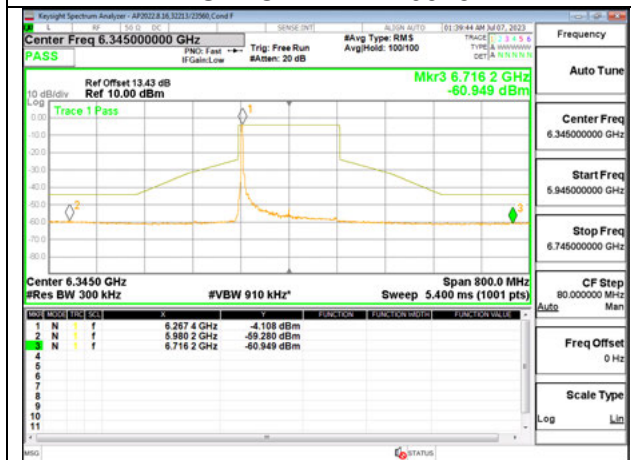

HIGH CHANNEL 6345