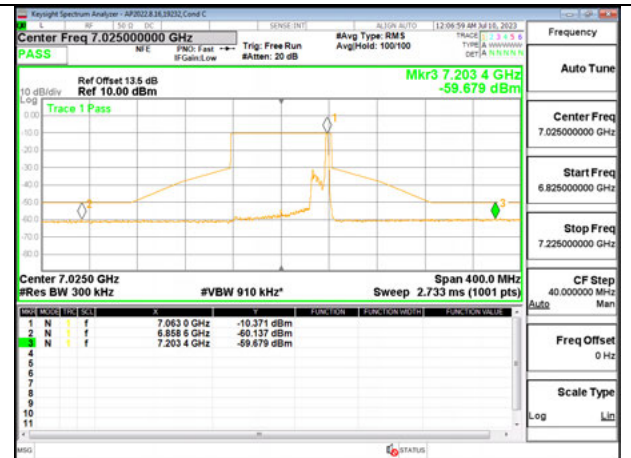

LOW CHANNEL ANT 6 6945

LOW CHANNEL ANT 5 6945

HIGH CHANNEL ANT 6 7025

HIGH CHANNEL ANT 5 7025

Antenna 6 + Antenna 5 OFDMA MODE: 26-Tones, RU Index 36

LOW CHANNEL ANT 6 6945

LOW CHANNEL ANT 5 6945

HIGH CHANNEL ANT 6 7025