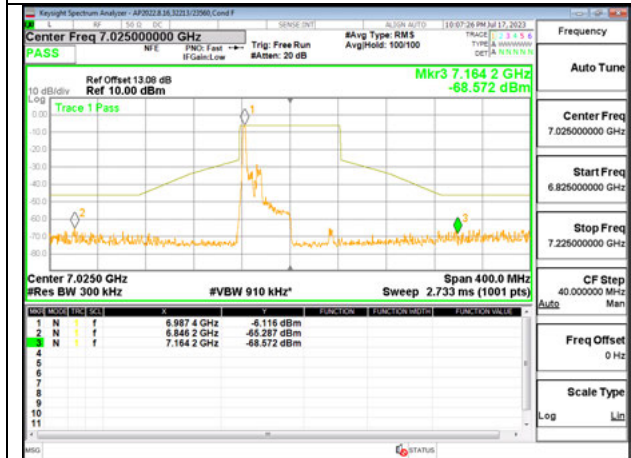

LOW CHANNEL ANT 6 6945

LOW CHANNEL ANT 5 6945

HIGH CHANNEL ANT 6 7025

HIGH CHANNEL ANT 5 7025

Antenna 6 + Antenna 5 OFDMA MODE: 26-Tones, RU Index 36

LOW CHANNEL ANT 6 6945

LOW CHANNEL ANT 5 6945

HIGH CHANNEL ANT 6 7025

HIGH CHANNEL ANT 5 7025

Antenna 6 + Antenna 5 OFDMA MODE: SU

LOW CHANNEL ANT 6 6945

LOW CHANNEL ANT 5 6945

HIGH CHANNEL ANT 6 7025

HIGH CHANNEL ANT 5 7025

2TX Antenna 6 + Antenna 5 SDM MODE - 26-Tones, RU Index 0

LOW CHANNEL ANT 6 6945

LOW CHANNEL ANT 5 6945

HIGH CHANNEL ANT 6 7025

HIGH CHANNEL ANT 5 7025

2TX Antenna 6 + Antenna 5 SDM MODE - 26-Tones, RU Index 18

LOW CHANNEL ANT 6 6945

LOW CHANNEL ANT 5 6945

HIGH CHANNEL ANT 6 7025