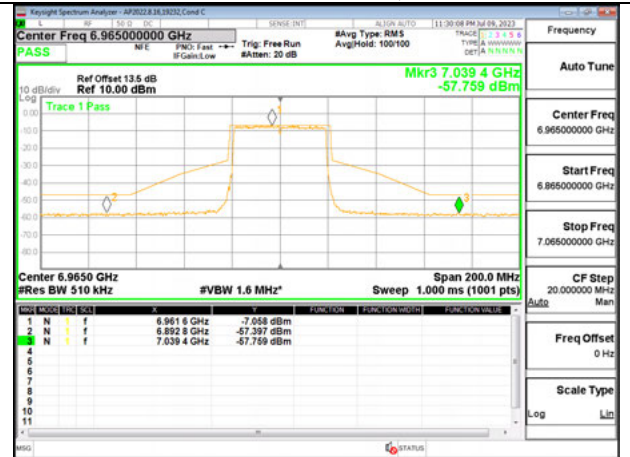

Antenna 6 + Antenna 5 OFDMA MODE: SU MODE

STRADDLE CHANNEL, Ant 6 6885

STRADDLE CHANNEL, Ant 5 6885

LOW CHANNEL ANT 6 6965

MID CHANNEL ANT 5 6965

HIGH CHANNEL ANT 6 7085

HIGH CHANNEL ANT 5 7085

2TX Antenna 6 + Antenna 5 SDM MODE - 26-Tones, RU Index 0