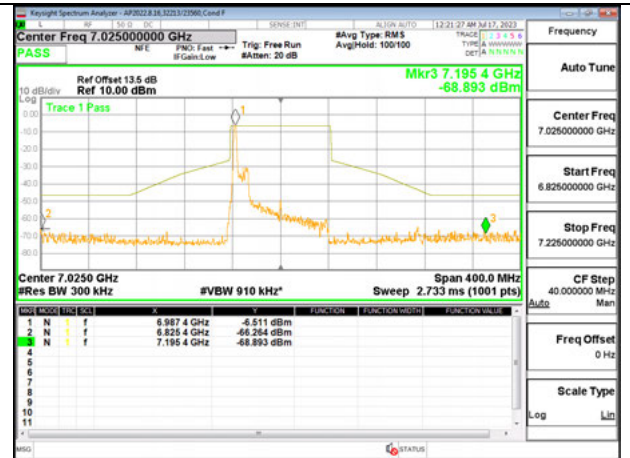

HIGH CHANNEL ANT 5 7025

Antenna 6 + Antenna 5 OFDMA MODE: SU

LOW CHANNEL ANT 6 6945

LOW CHANNEL ANT 5 6945

HIGH CHANNEL ANT 6 7025

HIGH CHANNEL ANT 5 7025

2TX Antenna 6 + Antenna 5 SDM MODE - 26-Tones, RU Index 0

LOW CHANNEL ANT 6 6945

LOW CHANNEL ANT 5 6945

HIGH CHANNEL ANT 6 7025

HIGH CHANNEL ANT 5 7025

2TX Antenna 6 + Antenna 5 SDM MODE - 26-Tones, RU Index 18

LOW CHANNEL ANT 6 6945

LOW CHANNEL ANT 5 6945

HIGH CHANNEL ANT 6 7025