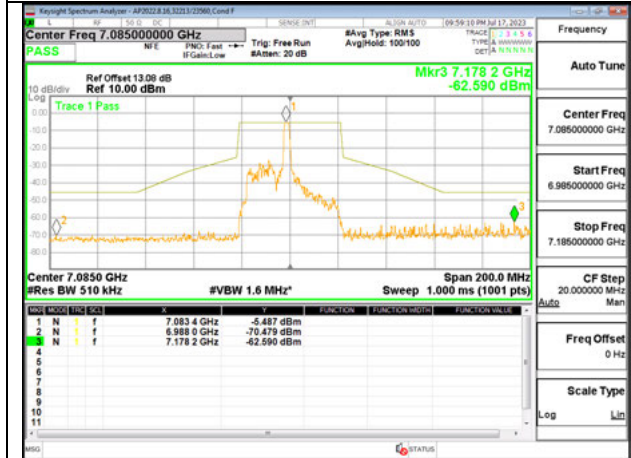

STRADDLE CHANNEL, Ant 6 6885

STRADDLE CHANNEL, Ant 5 6885

LOW CHANNEL ANT 6 6965

LOW CHANNEL ANT 5 6965

HIGH CHANNEL ANT 6 7085

HIGH CHANNEL ANT 5 7085

2TX Antenna 6 + Antenna 5 SDM MODE - 26-Tones, RU Index 17