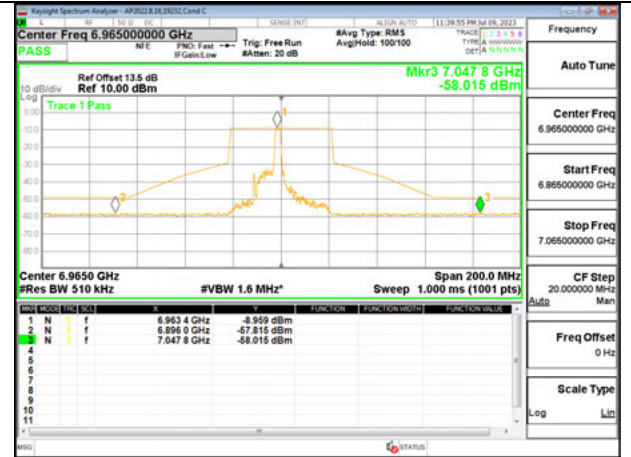

HIGH CHANNEL 7085

Antenna 5: 26-Tones, RU Index 0

STRADDLE CHANNEL, 6885

LOW CHANNEL 6965

HIGH CHANNEL 7085

Antenna 5: 26-Tones, RU Index 8

STRADDLE CHANNEL, 6885

LOW CHANNEL 6965