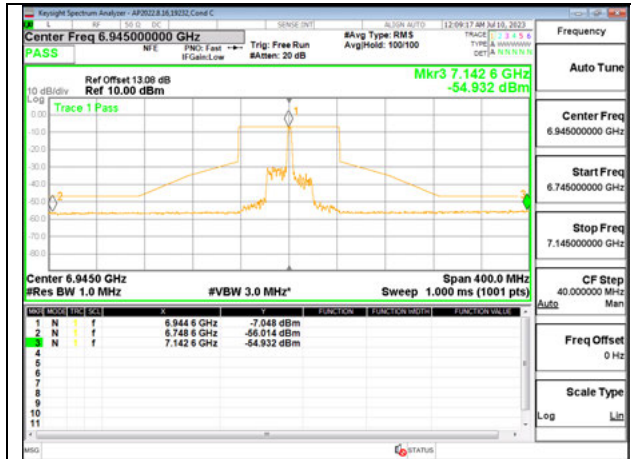

Antenna5: 26-Tones, RU Index 36

Antenna 5: SU MODE

Antenna 6 + Antenna 5 OFDMA MODE: 26-Tones, RU Index 0

LOW CHANNEL ANT 6 6945

LOW CHANNEL ANT 5 6945

HIGH CHANNEL ANT 6 7025

HIGH CHANNEL ANT 5 7025

Antenna 6 + Antenna 5 OFDMA MODE: 26-Tones, RU Index 18

LOW CHANNEL ANT 6 6945

LOW CHANNEL ANT 5 6945

HIGH CHANNEL ANT 6 7025

HIGH CHANNEL ANT 5 7025

Antenna 6 + Antenna 5 OFDMA MODE: 26-Tones, RU Index 36

LOW CHANNEL ANT 6 6945

LOW CHANNEL ANT 5 6945

HIGH CHANNEL ANT 6 7025