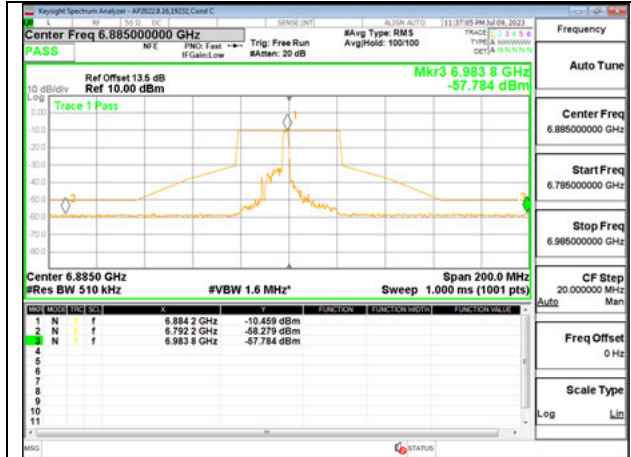

HIGH CHANNEL 7085

Antenna 5: 26-Tones, RU Index 0

STRADDLE CHANNEL, 6885

LOW CHANNEL 6965

HIGH CHANNEL 7085

Antenna 5: 26-Tones, RU Index 8

STRADDLE CHANNEL, 6885

LOW CHANNEL 6965

HIGH CHANNEL 7085

Antenna 5: 26-Tones, RU Index 17

STRADDLE CHANNEL, 6885

LOW CHANNEL 6965

HIGH CHANNEL 7085

Antenna 5: SU MODE

STRADDLE CHANNEL, 6885

LOW CHANNEL 6965