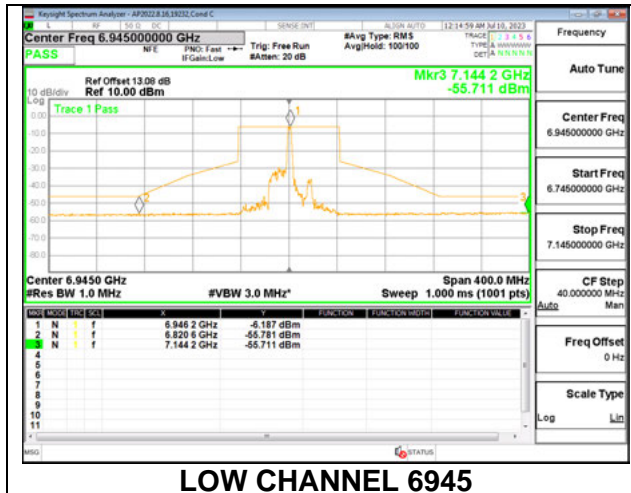

Antenna 6: 26-Tones, RU Index 18

LOW CHANNEL 6945