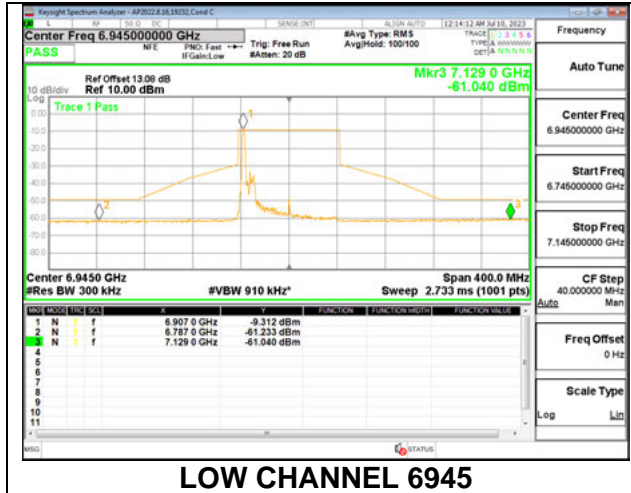

STRADDLE CHANNEL, Ant 5 6885

LOW CHANNEL ANT 6 6965

LOW CHANNEL ANT 5 6965

HIGH CHANNEL ANT 6 7085

HIGH CHANNEL ANT 5 7085

9.5.15. 802.11ax HE80 MODE IN THE UNII-8 BAND

Antenna 6: 26-Tones, RU Index 0

LOW CHANNEL 6945