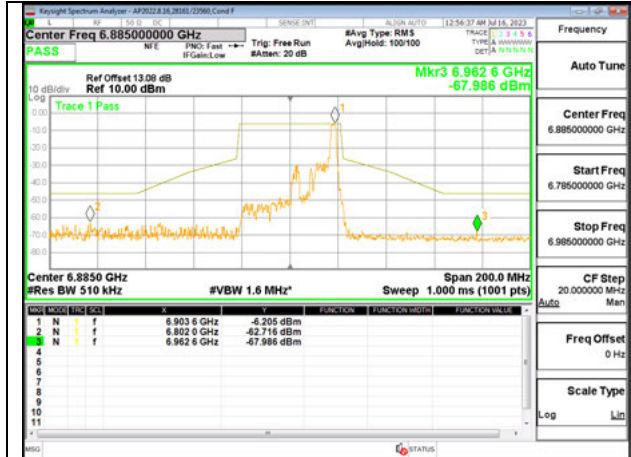

STRADDLE CHANNEL, Ant 6 6885

STRADDLE CHANNEL, Ant 5 6885

LOW CHANNEL ANT 6 6965

LOW CHANNEL ANT 5 6965

HIGH CHANNEL ANT 6 7085

HIGH CHANNEL ANT 5 7085

2TX Antenna 6 + Antenna 5 SDM MODE - 26-Tones, RU Index 17