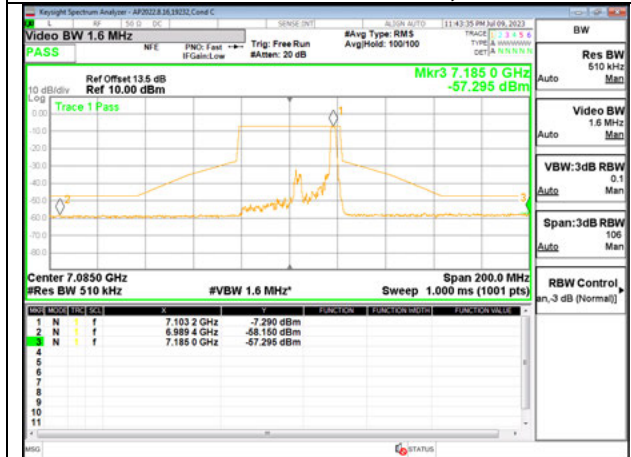

HIGH CHANNEL 7085

Antenna 5: 26-Tones, RU Index 17

STRADDLE CHANNEL, 6885

LOW CHANNEL 6965

HIGH CHANNEL 7085

Antenna 5: SU MODE

STRADDLE CHANNEL, 6885

LOW CHANNEL 6965

HIGH CHANNEL 7085

Antenna 6 + Antenna 5 OFDMA MODE: 26-Tones, RU Index 0

STRADDLE CHANNEL, Ant 6 6885

STRADDLE CHANNEL, Ant 5 6885

LOW CHANNEL ANT 6 6965

MID CHANNEL ANT 5 6965

HIGH CHANNEL ANT 6 7085

HIGH CHANNEL ANT 5 7085