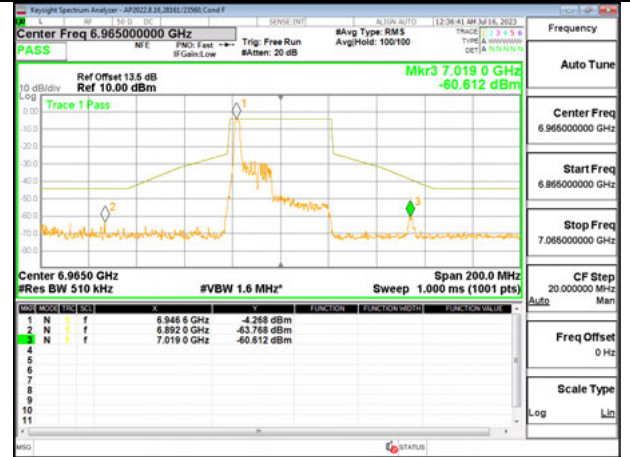

LOW CHANNEL ANT 5 6965