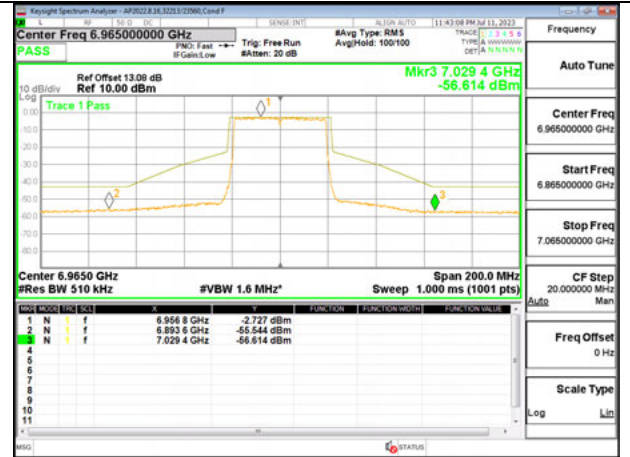

HIGH CHANNEL 7085

Antenna 6: 26-Tones, RU Index 17

STRADDLE CHANNEL, 6885

LOW CHANNEL 6965

HIGH CHANNEL 7085

Antenna 6: SU MODE

STRADDLE CHANNEL, 6885

LOW CHANNEL 6965

HIGH CHANNEL 7085

Antenna 5: 26-Tones, RU Index 0

STRADDLE CHANNEL, 6885

LOW CHANNEL 6965

HIGH CHANNEL 7085

Antenna 5: 26-Tones, RU Index 8

STRADDLE CHANNEL, 6885

LOW CHANNEL 6965