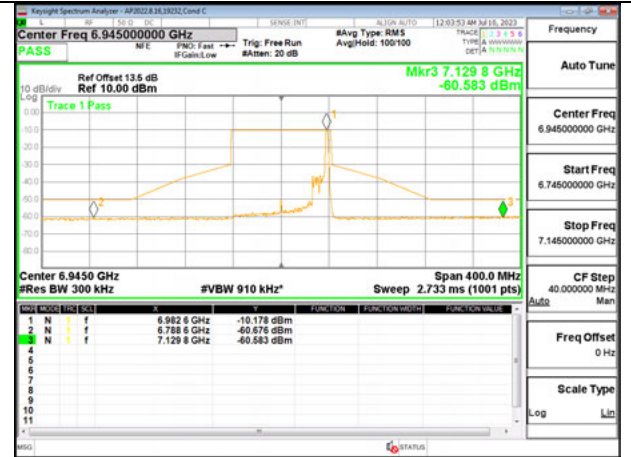

LOW CHANNEL ANT 6 6945

LOW CHANNEL ANT 5 6945

HIGH CHANNEL ANT 6 7025

HIGH CHANNEL ANT 5 7025

Antenna 6 + Antenna 5 OFDMA MODE: 26-Tones, RU Index 36

LOW CHANNEL ANT 6 6945

LOW CHANNEL ANT 5 6945

HIGH CHANNEL ANT 6 7025