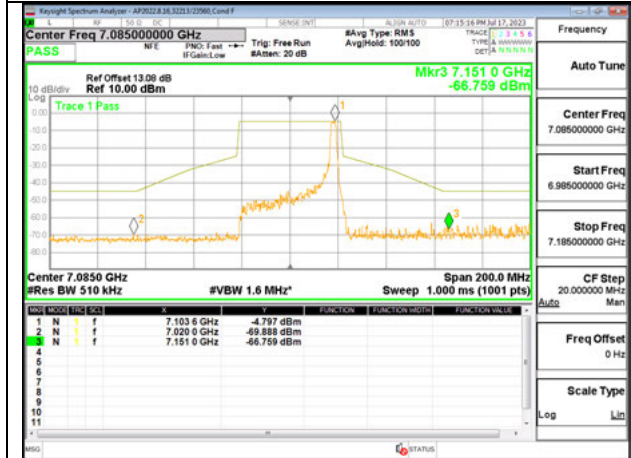

STRADDLE CHANNEL, Ant 6 6885

STRADDLE CHANNEL, Ant 5 6885

LOW CHANNEL ANT 6 6965

LOW CHANNEL ANT 5 6965

HIGH CHANNEL ANT 6 7085

HIGH CHANNEL ANT 5 7085

2TX Antenna 6 + Antenna 5 SDM MODE - SU Mode

STRADDLE CHANNEL, Ant 6 6885

STRADDLE CHANNEL, Ant 5 6885

LOW CHANNEL ANT 6 6965

LOW CHANNEL ANT 5 6965

HIGH CHANNEL ANT 6 7085

HIGH CHANNEL ANT 5 7085

9.5.15. 802.11ax HE80 MODE IN THE UNII-8 BAND

Antenna 6: 26-Tones, RU Index 0

LOW CHANNEL 6945