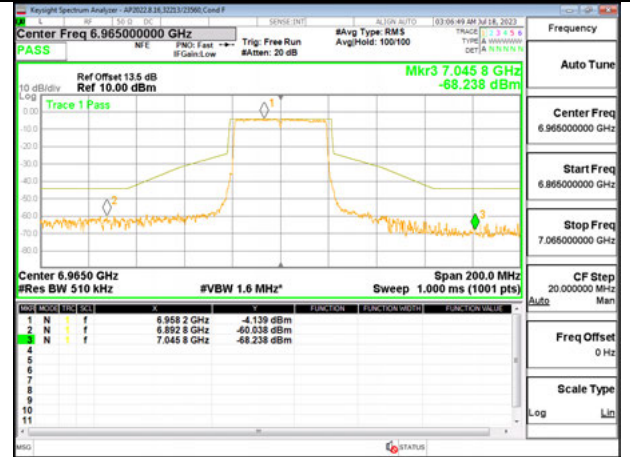

LOW CHANNEL ANT 5 6965