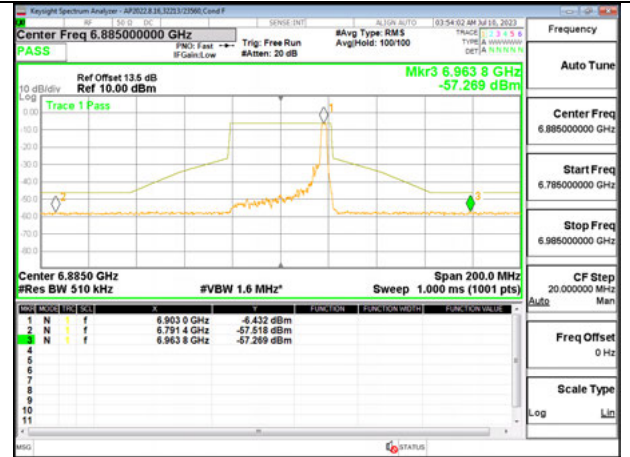

STRADDLE CHANNEL, Ant 5 6885