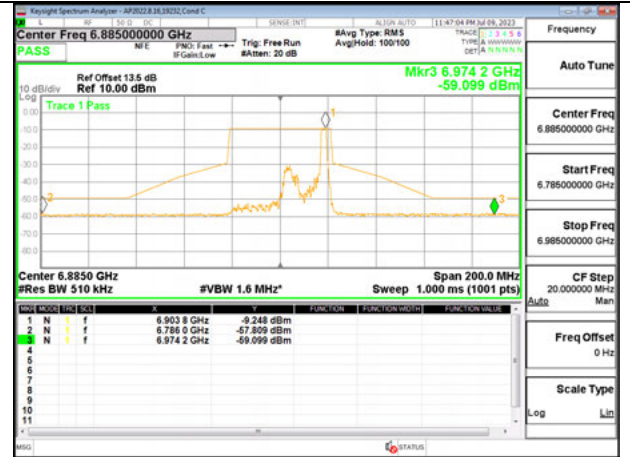

STRADDLE CHANNEL, Ant 5 6885