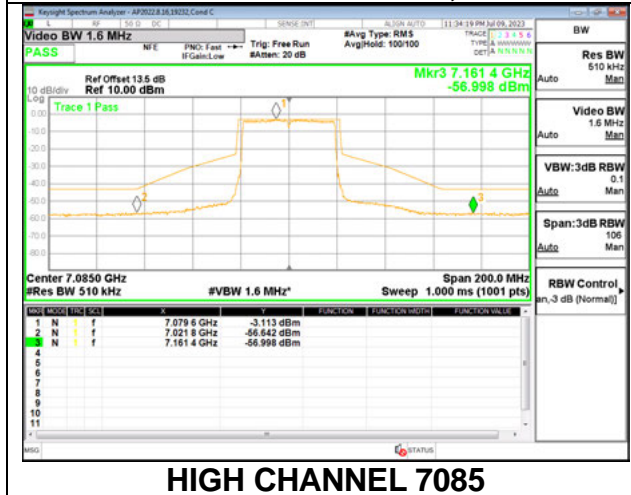

HIGH CHANNEL 7085

Antenna 5: 26-Tones, RU Index 17

STRADDLE CHANNEL, 6885

LOW CHANNEL 6965

HIGH CHANNEL 7085

Antenna 5: SU MODE

STRADDLE CHANNEL, 6885

LOW CHANNEL 6965