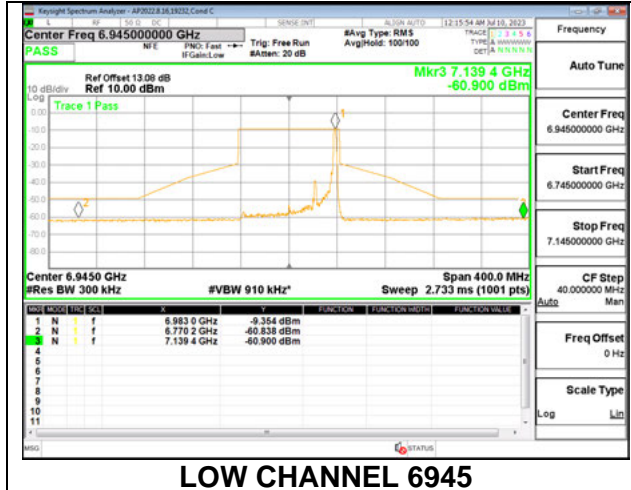

HIGH CHANNEL 7025

Antenna 6: 26-Tones, RU Index 18

LOW CHANNEL 6945

HIGH CHANNEL 7025

Antenna 6: 26-Tones, RU Index 36

LOW CHANNEL 6945

HIGH CHANNEL 7025

Antenna 6: SU MODE