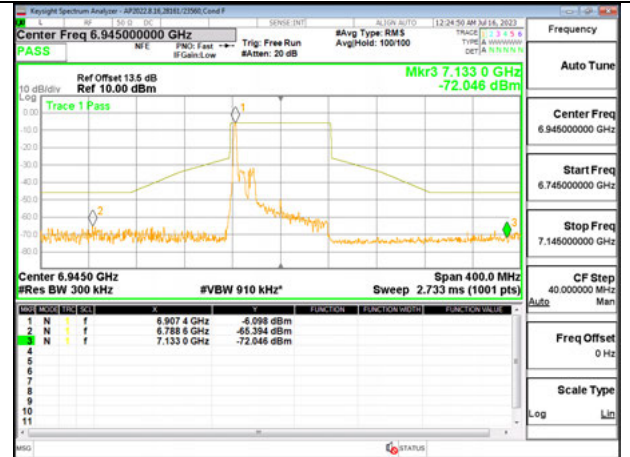

HIGH CHANNEL ANT 5 7025

Antenna 6 + Antenna 5 OFDMA MODE: SU

LOW CHANNEL ANT 6 6945

LOW CHANNEL ANT 5 6945

HIGH CHANNEL ANT 6 7025

HIGH CHANNEL ANT 5 7025

2TX Antenna 6 + Antenna 5 SDM MODE - 26-Tones, RU Index 0

LOW CHANNEL ANT 6 6945

LOW CHANNEL ANT 5 6945

HIGH CHANNEL ANT 6 7025

HIGH CHANNEL ANT 5 7025

2TX Antenna 6 + Antenna 5 SDM MODE - 26-Tones, RU Index 18

LOW CHANNEL ANT 6 6945

LOW CHANNEL ANT 5 6945

HIGH CHANNEL ANT 6 7025