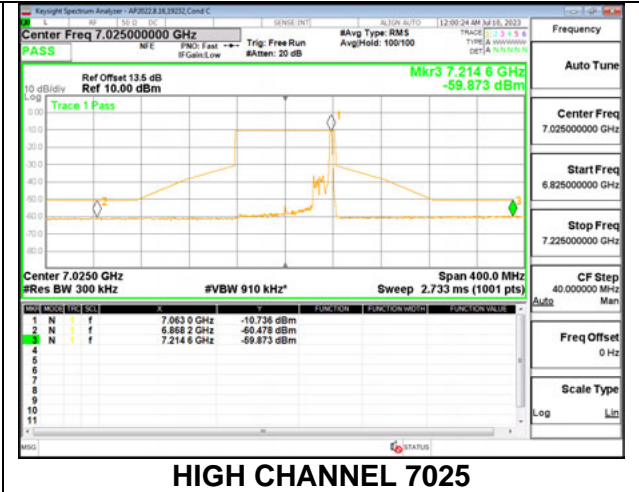

Antenna5: 26-Tones, RU Index 36