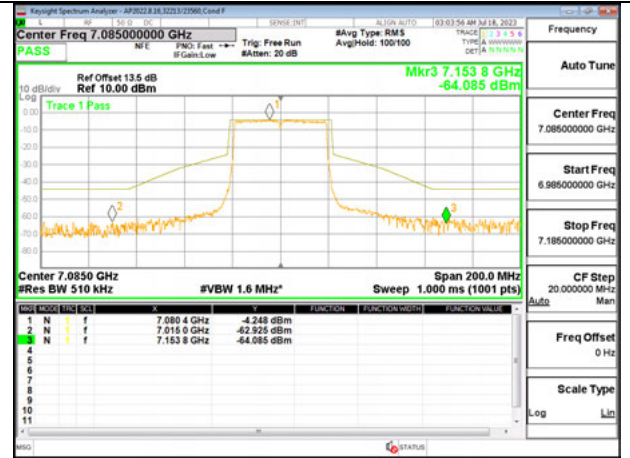

STRADDLE CHANNEL, Ant 5 6885

LOW CHANNEL ANT 6 6965

LOW CHANNEL ANT 5 6965

HIGH CHANNEL ANT 6 7085

HIGH CHANNEL ANT 5 7085

9.5.15. 802.11ax HE80 MODE IN THE UNII-8 BAND

Antenna 6: 26-Tones, RU Index 0

LOW CHANNEL 6945