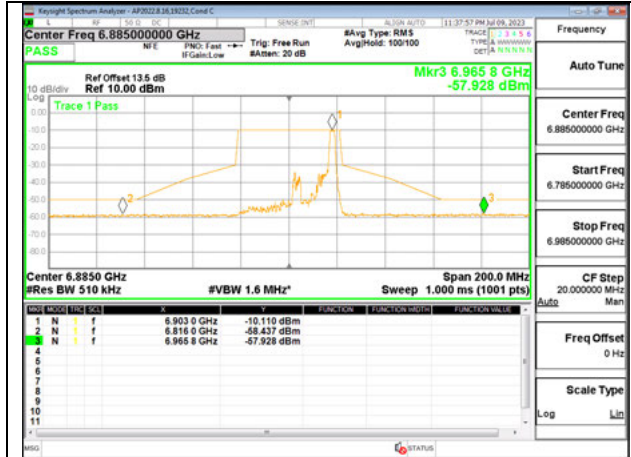

HIGH CHANNEL 7085

Antenna 5: 26-Tones, RU Index 0

STRADDLE CHANNEL, 6885

LOW CHANNEL 6965

HIGH CHANNEL 7085

Antenna 5: 26-Tones, RU Index 8

STRADDLE CHANNEL, 6885

LOW CHANNEL 6965

HIGH CHANNEL 7085

Antenna 5: 26-Tones, RU Index 17

STRADDLE CHANNEL, 6885

LOW CHANNEL 6965

HIGH CHANNEL 7085

Antenna 5: SU MODE

STRADDLE CHANNEL, 6885

LOW CHANNEL 6965