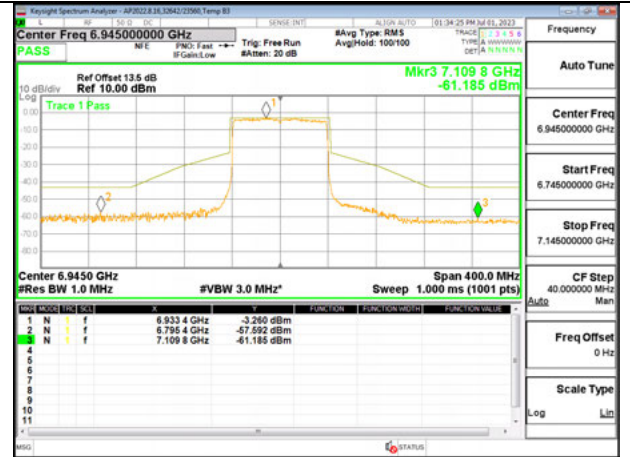

LOW CHANNEL ANT 5 6945