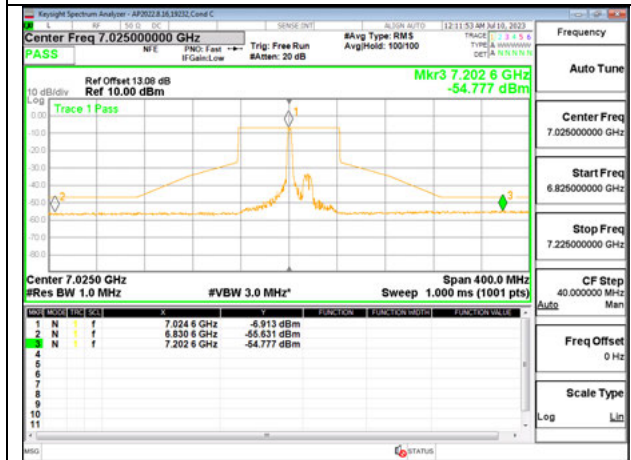

Antenna5: 26-Tones, RU Index 36

Antenna 5: SU MODE

Antenna 6 + Antenna 5 OFDMA MODE: 26-Tones, RU Index 0

LOW CHANNEL ANT 6 6945

LOW CHANNEL ANT 5 6945

HIGH CHANNEL ANT 6 7025

HIGH CHANNEL ANT 5 7025

Antenna 6 + Antenna 5 OFDMA MODE: 26-Tones, RU Index 18

LOW CHANNEL ANT 6 6945

LOW CHANNEL ANT 5 6945

HIGH CHANNEL ANT 6 7025

HIGH CHANNEL ANT 5 7025

Antenna 6 + Antenna 5 OFDMA MODE: 26-Tones, RU Index 36

LOW CHANNEL ANT 6 6945

LOW CHANNEL ANT 5 6945

HIGH CHANNEL ANT 6 7025