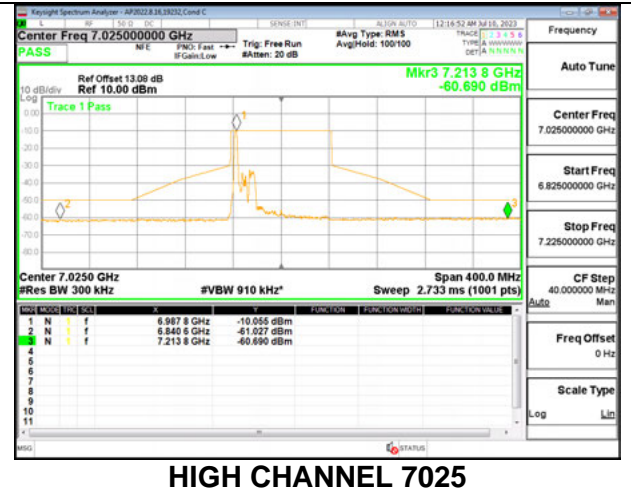

STRADDLE CHANNEL, Ant 5 6885

LOW CHANNEL ANT 6 6965

LOW CHANNEL ANT 5 6965

HIGH CHANNEL ANT 6 7085

HIGH CHANNEL ANT 5 7085

9.5.15. 802.11ax HE80 MODE IN THE UNII-8 BAND

Antenna 6: 26-Tones, RU Index 0

LOW CHANNEL 6945