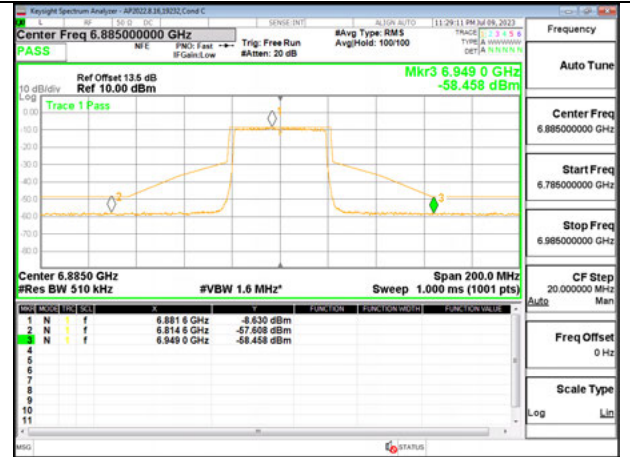

STRADDLE CHANNEL, Ant 5 6885