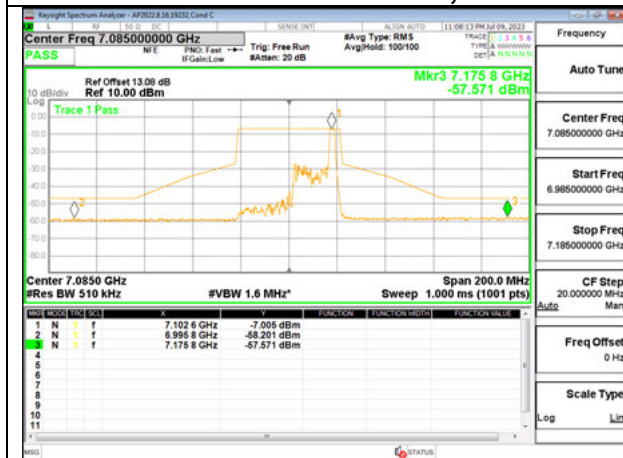

HIGH CHANNEL 7085

Antenna 6: 26-Tones, RU Index 17

STRADDLE CHANNEL, 6885

LOW CHANNEL 6965

HIGH CHANNEL 7085

Antenna 6: SU MODE

STRADDLE CHANNEL, 6885

LOW CHANNEL 6965

HIGH CHANNEL 7085

Antenna 5: 26-Tones, RU Index 0

STRADDLE CHANNEL, 6885

LOW CHANNEL 6965

HIGH CHANNEL 7085

Antenna 5: 26-Tones, RU Index 8

STRADDLE CHANNEL, 6885

LOW CHANNEL 6965