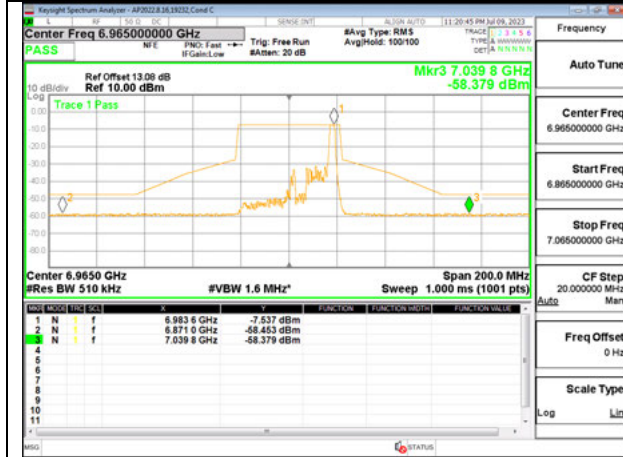

Antenna 6 + Antenna 5 OFDMA MODE: 26-Tones, RU Index 8

STRADDLE CHANNEL, Ant 6 6885

STRADDLE CHANNEL, Ant 5 6885

LOW CHANNEL ANT 6 6965

MID CHANNEL ANT 5 6965

HIGH CHANNEL ANT 6 7085

HIGH CHANNEL ANT 5 7085

Antenna 6 + Antenna 5 OFDMA MODE: 26-Tones, RU Index 17

STRADDLE CHANNEL, Ant 6 6885

STRADDLE CHANNEL, Ant 5 6885

LOW CHANNEL ANT 6 6965

MID CHANNEL ANT 5 6965

HIGH CHANNEL ANT 6 7085

HIGH CHANNEL ANT 5 7085