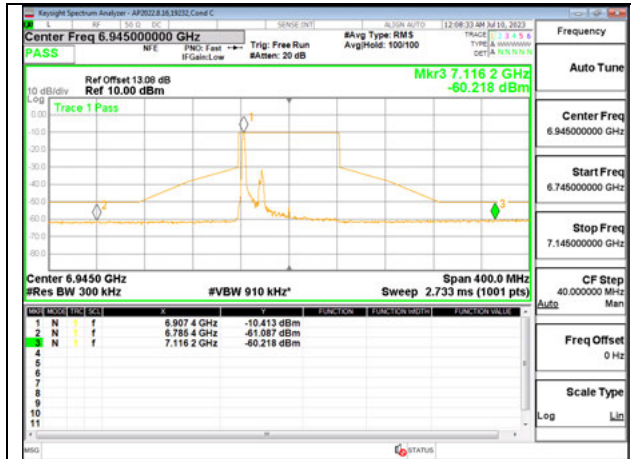

LOW CHANNEL 6945

HIGH CHANNEL 7025

Antenna 5: 26-Tones, RU Index 0

LOW CHANNEL 6945

HIGH CHANNEL 7025

Antenna 5: 26-Tones, RU Index 18

LOW CHANNEL 6945

HIGH CHANNEL 7025

Antenna5: 26-Tones, RU Index 36

Antenna 5: SU MODE

Antenna 6 + Antenna 5 OFDMA MODE: 26-Tones, RU Index 0

LOW CHANNEL ANT 6 6945

LOW CHANNEL ANT 5 6945

HIGH CHANNEL ANT 6 7025

HIGH CHANNEL ANT 5 7025

Antenna 6 + Antenna 5 OFDMA MODE: 26-Tones, RU Index 18