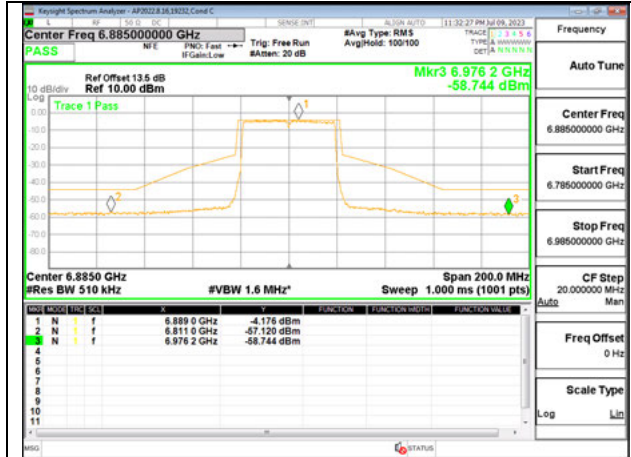

HIGH CHANNEL 7085

Antenna 5: 26-Tones, RU Index 17

STRADDLE CHANNEL, 6885

LOW CHANNEL 6965

HIGH CHANNEL 7085

Antenna 5: SU MODE

STRADDLE CHANNEL, 6885

LOW CHANNEL 6965

HIGH CHANNEL 7085

Antenna 6 + Antenna 5 OFDMA MODE: 26-Tones, RU Index 0

STRADDLE CHANNEL, Ant 6 6885

STRADDLE CHANNEL, Ant 5 6885

LOW CHANNEL ANT 6 6965

MID CHANNEL ANT 5 6965

HIGH CHANNEL ANT 6 7085

HIGH CHANNEL ANT 5 7085