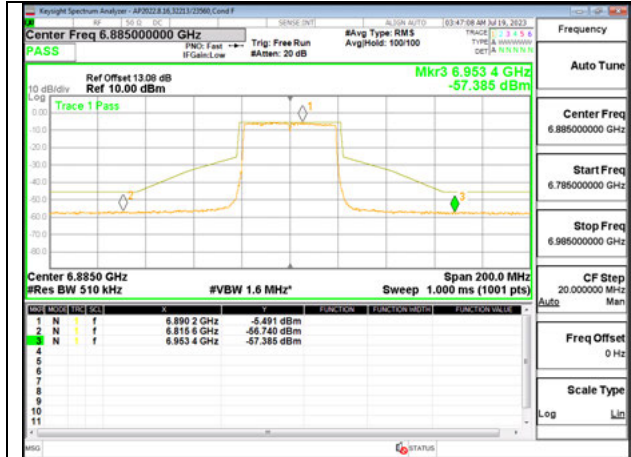

STRADDLE CHANNEL, Ant 6 6885

STRADDLE CHANNEL, Ant 5 6885

LOW CHANNEL ANT 6 6965

LOW CHANNEL ANT 5 6965

HIGH CHANNEL ANT 6 7085

HIGH CHANNEL ANT 5 7085

2TX Antenna 6 + Antenna 5 SDM MODE - SU Mode

STRADDLE CHANNEL, Ant 6 6885

STRADDLE CHANNEL, Ant 5 6885

LOW CHANNEL ANT 6 6965

LOW CHANNEL ANT 5 6965

HIGH CHANNEL ANT 6 7085

HIGH CHANNEL ANT 5 7085

9.5.15. 802.11ax HE80 MODE IN THE UNII-8 BAND

Antenna 6: 26-Tones, RU Index 0

LOW CHANNEL 6945