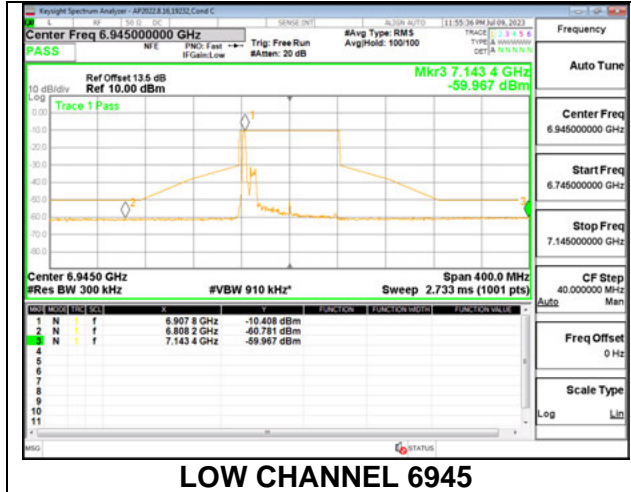

Antenna 5: 26-Tones, RU Index 0

LOW CHANNEL 6945