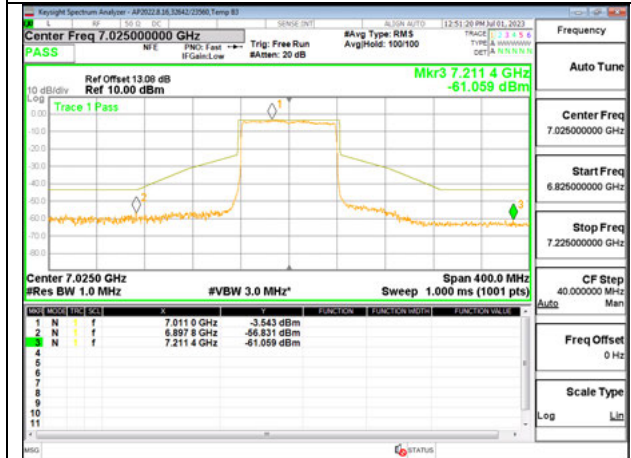

LOW CHANNEL ANT 6 6945

LOW CHANNEL ANT 5 6945

HIGH CHANNEL ANT 6 7025

HIGH CHANNEL ANT 5 7025

Antenna 6 + Antenna 5 OFDMA MODE: 26-Tones, RU Index 36

LOW CHANNEL ANT 6 6945

LOW CHANNEL ANT 5 6945

HIGH CHANNEL ANT 6 7025

HIGH CHANNEL ANT 5 7025

Antenna 6 + Antenna 5 OFDMA MODE: SU

LOW CHANNEL ANT 6 6945

LOW CHANNEL ANT 5 6945

HIGH CHANNEL ANT 6 7025

HIGH CHANNEL ANT 5 7025

2TX Antenna 6 + Antenna 5 SDM MODE - 26-Tones, RU Index 0

LOW CHANNEL ANT 6 6945

LOW CHANNEL ANT 5 6945

HIGH CHANNEL ANT 6 7025

HIGH CHANNEL ANT 5 7025

2TX Antenna 6 + Antenna 5 SDM MODE - 26-Tones, RU Index 18

LOW CHANNEL ANT 6 6945

LOW CHANNEL ANT 5 6945

HIGH CHANNEL ANT 6 7025