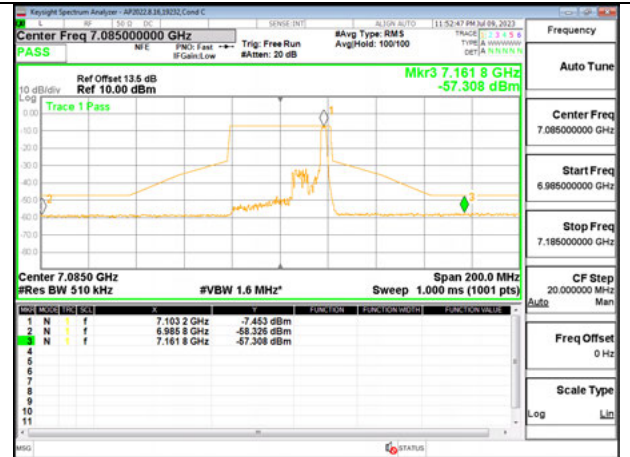

Antenna 6 + Antenna 5 OFDMA MODE: 26-Tones, RU Index 17

STRADDLE CHANNEL, Ant 6 6885

STRADDLE CHANNEL, Ant 5 6885

LOW CHANNEL ANT 6 6965

MID CHANNEL ANT 5 6965

HIGH CHANNEL ANT 6 7085

HIGH CHANNEL ANT 5 7085