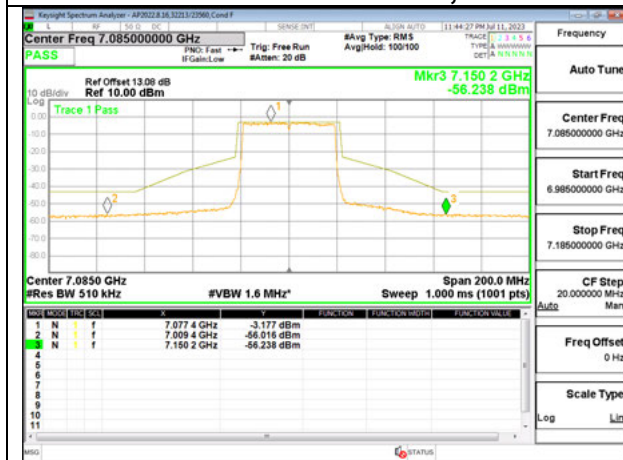

HIGH CHANNEL 7085

Antenna 6: 26-Tones, RU Index 17

STRADDLE CHANNEL, 6885

LOW CHANNEL 6965

HIGH CHANNEL 7085

Antenna 6: SU MODE

STRADDLE CHANNEL, 6885

LOW CHANNEL 6965

HIGH CHANNEL 7085

Antenna 5: 26-Tones, RU Index 0

STRADDLE CHANNEL, 6885

LOW CHANNEL 6965

HIGH CHANNEL 7085

Antenna 5: 26-Tones, RU Index 8

STRADDLE CHANNEL, 6885

LOW CHANNEL 6965