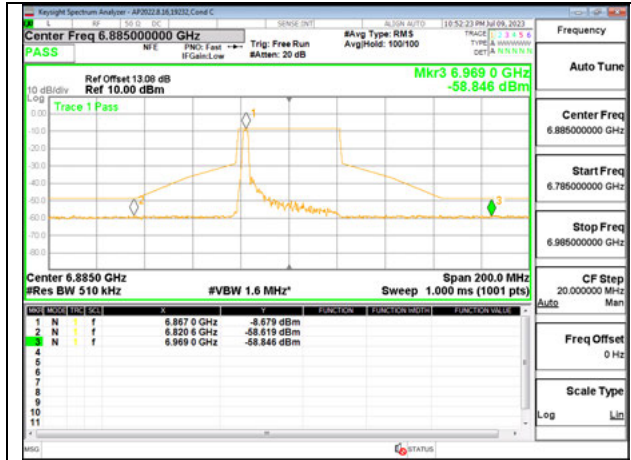

9.5.14. 802.11ax HE40 MODE IN THE UNII-8 BAND

Antenna 6: 26-Tones, RU Index 0

STRADDLE CHANNEL, 6885

LOW CHANNEL 6965

HIGH CHANNEL 7085

Antenna 6: 26-Tones, RU Index 8

STRADDLE CHANNEL, 6885

LOW CHANNEL 6965