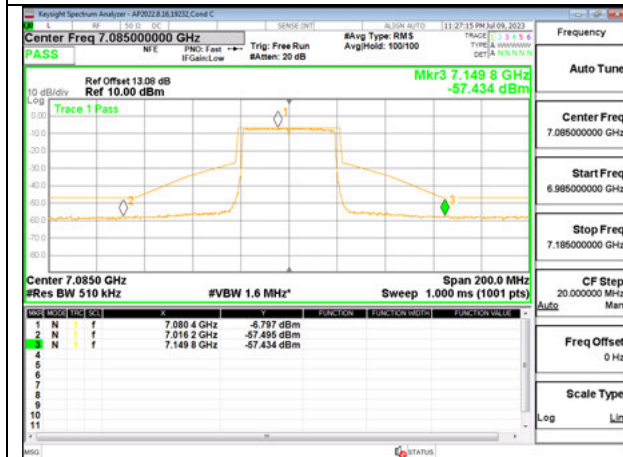

Antenna 6 + Antenna 5 OFDMA MODE: SU MODE

STRADDLE CHANNEL, Ant 6 6885

STRADDLE CHANNEL, Ant 5 6885

LOW CHANNEL ANT 6 6965

MID CHANNEL ANT 5 6965

HIGH CHANNEL ANT 6 7085

HIGH CHANNEL ANT 5 7085

2TX Antenna 6 + Antenna 5 SDM MODE - 26-Tones, RU Index 0