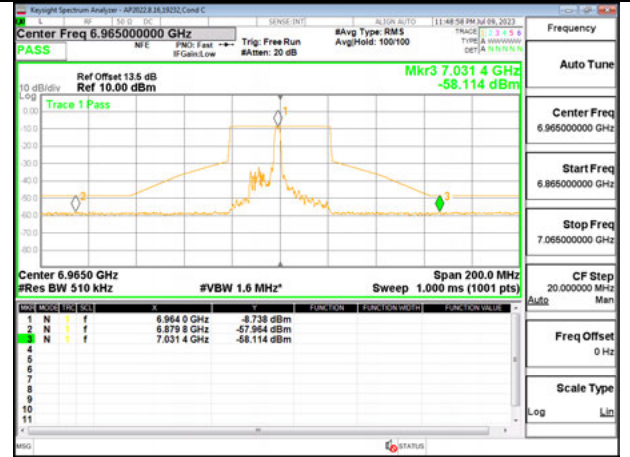

Antenna 6 + Antenna 5 OFDMA MODE: 26-Tones, RU Index 8

STRADDLE CHANNEL, Ant 6 6885

STRADDLE CHANNEL, Ant 5 6885

LOW CHANNEL ANT 6 6965

MID CHANNEL ANT 5 6965

HIGH CHANNEL ANT 6 7085

HIGH CHANNEL ANT 5 7085

Antenna 6 + Antenna 5 OFDMA MODE: 26-Tones, RU Index 17

STRADDLE CHANNEL, Ant 6 6885

STRADDLE CHANNEL, Ant 5 6885

LOW CHANNEL ANT 6 6965

MID CHANNEL ANT 5 6965

HIGH CHANNEL ANT 6 7085

HIGH CHANNEL ANT 5 7085