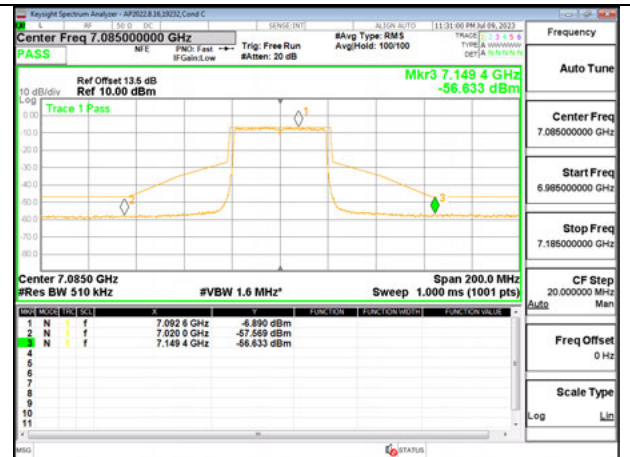

Antenna 6 + Antenna 5 OFDMA MODE: SU MODE

STRADDLE CHANNEL, Ant 6 6885

STRADDLE CHANNEL, Ant 5 6885

LOW CHANNEL ANT 6 6965

MID CHANNEL ANT 5 6965

HIGH CHANNEL ANT 6 7085

HIGH CHANNEL ANT 5 7085

2TX Antenna 6 + Antenna 5 SDM MODE - 26-Tones, RU Index 0