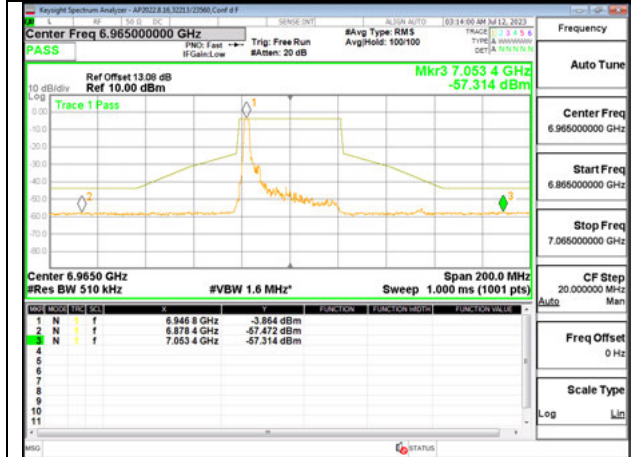

LOW CHANNEL ANT 6 6965