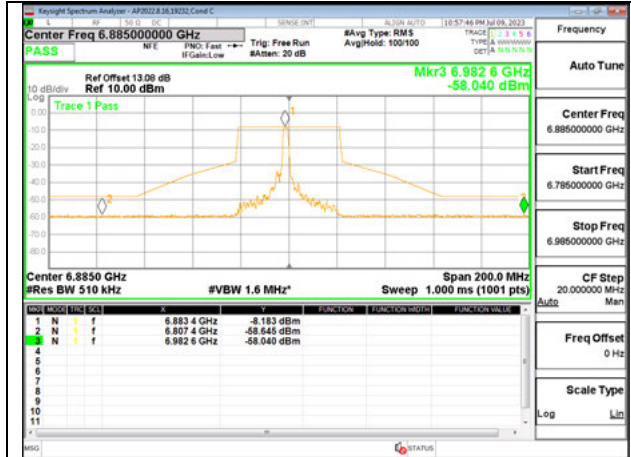

9.5.14. 802.11ax HE40 MODE IN THE UNII-8 BAND

Antenna 6: 26-Tones, RU Index 0

STRADDLE CHANNEL, 6885

LOW CHANNEL 6965

HIGH CHANNEL 7085

Antenna 6: 26-Tones, RU Index 8

STRADDLE CHANNEL, 6885

LOW CHANNEL 6965