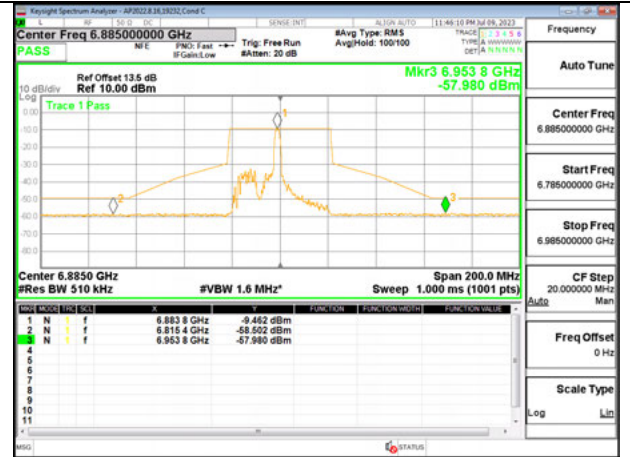

STRADDLE CHANNEL, Ant 5 6885