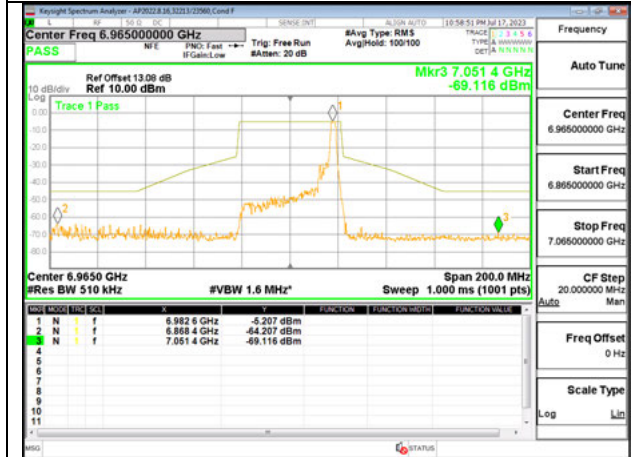

LOW CHANNEL ANT 6 6965