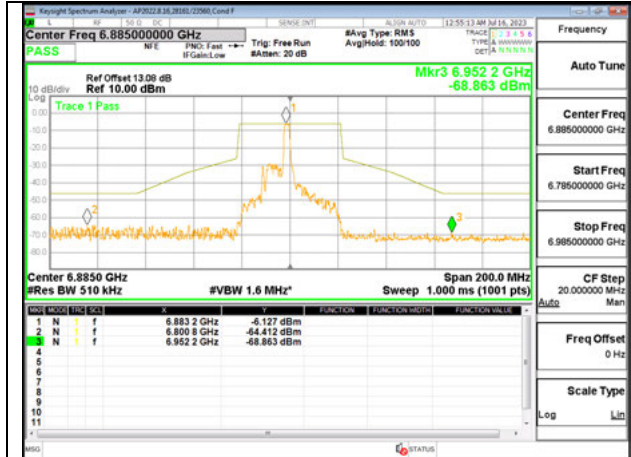

STRADDLE CHANNEL, Ant 6 6885

STRADDLE CHANNEL, Ant 5 6885

LOW CHANNEL ANT 6 6965

LOW CHANNEL ANT 5 6965

HIGH CHANNEL ANT 6 7085

HIGH CHANNEL ANT 5 7085

2TX Antenna 6 + Antenna 5 SDM MODE - 26-Tones, RU Index 8