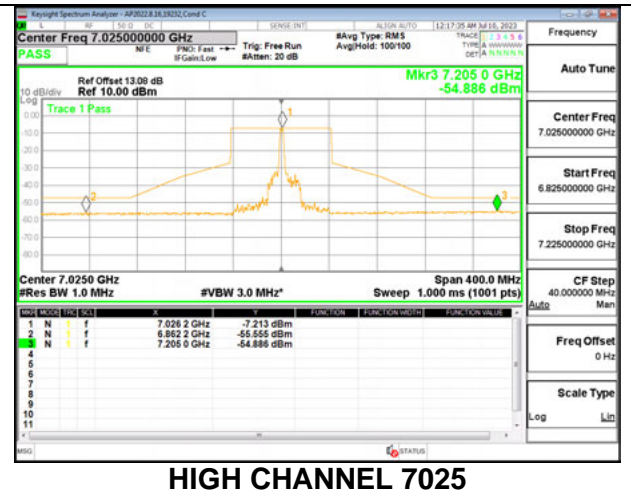

HIGH CHANNEL 7025