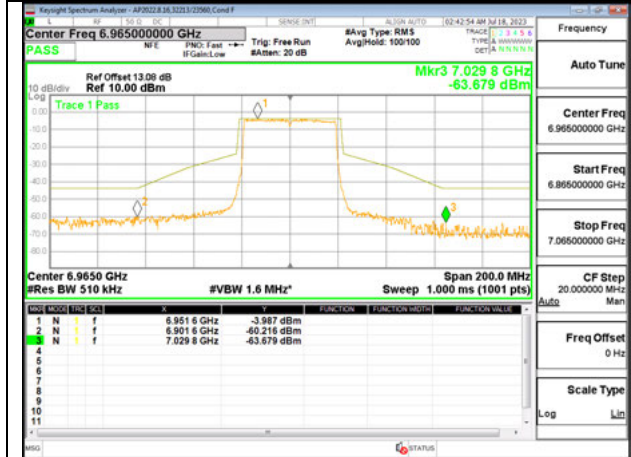

LOW CHANNEL ANT 6 6965