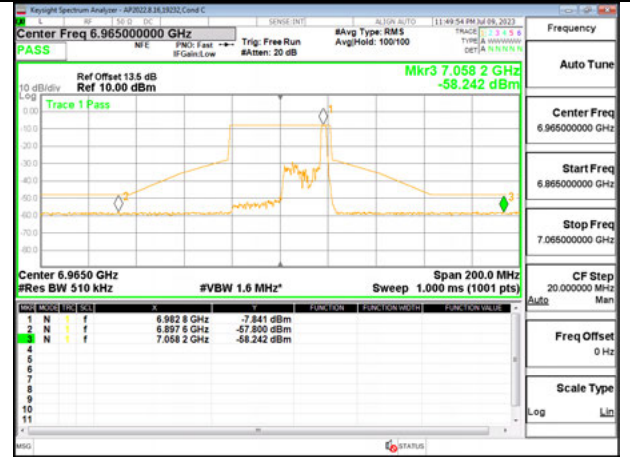

Antenna 6 + Antenna 5 OFDMA MODE: 26-Tones, RU Index 17

STRADDLE CHANNEL, Ant 6 6885

STRADDLE CHANNEL, Ant 5 6885

LOW CHANNEL ANT 6 6965

MID CHANNEL ANT 5 6965

HIGH CHANNEL ANT 6 7085

HIGH CHANNEL ANT 5 7085