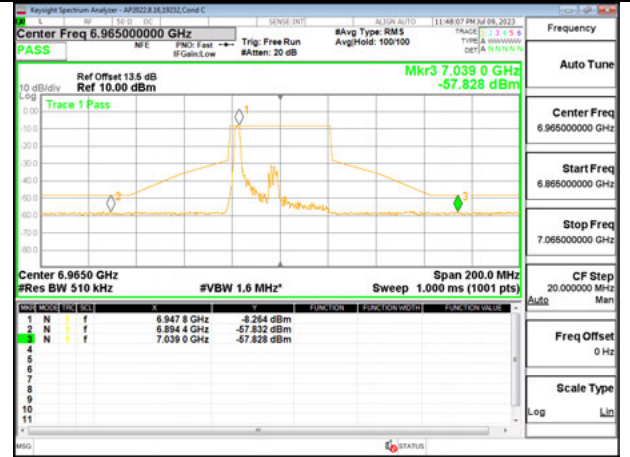

HIGH CHANNEL 7085

Antenna 6 + Antenna 5 OFDMA MODE: 26-Tones, RU Index 0

STRADDLE CHANNEL, Ant 6 6885

STRADDLE CHANNEL, Ant 5 6885

LOW CHANNEL ANT 6 6965

MID CHANNEL ANT 5 6965

HIGH CHANNEL ANT 6 7085

HIGH CHANNEL ANT 5 7085