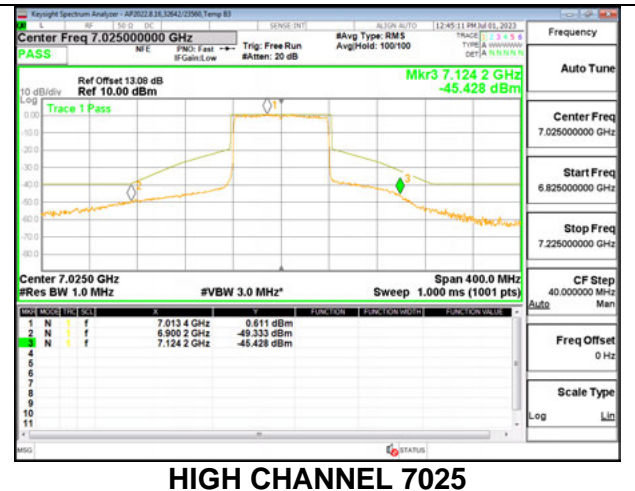

HIGH CHANNEL 7025