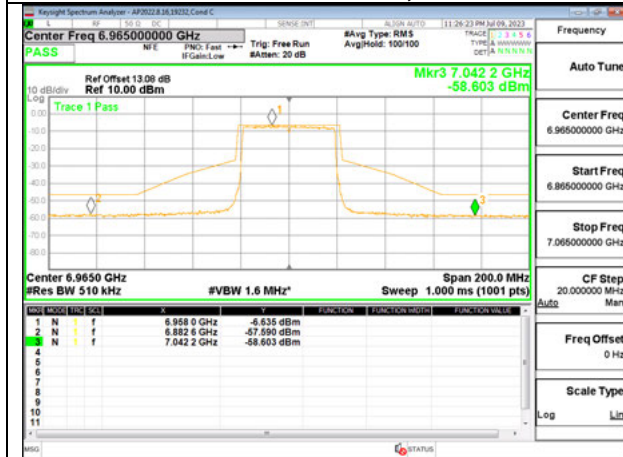

Antenna 6 + Antenna 5 OFDMA MODE: 26-Tones, RU Index 17

STRADDLE CHANNEL, Ant 6 6885

STRADDLE CHANNEL, Ant 5 6885

LOW CHANNEL ANT 6 6965

MID CHANNEL ANT 5 6965

HIGH CHANNEL ANT 6 7085

HIGH CHANNEL ANT 5 7085

Antenna 6 + Antenna 5 OFDMA MODE: SU MODE

STRADDLE CHANNEL, Ant 6 6885

STRADDLE CHANNEL, Ant 5 6885

LOW CHANNEL ANT 6 6965

MID CHANNEL ANT 5 6965

HIGH CHANNEL ANT 6 7085

HIGH CHANNEL ANT 5 7085

2TX Antenna 6 + Antenna 5 SDM MODE - 26-Tones, RU Index 0