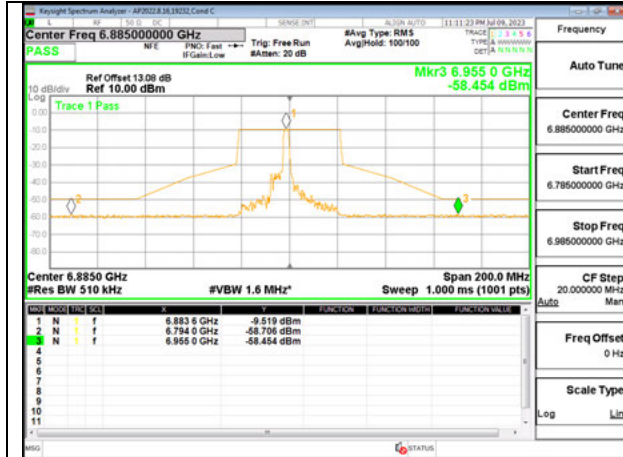

HIGH CHANNEL 7085

Antenna 6 + Antenna 5 OFDMA MODE: 26-Tones, RU Index 0

STRADDLE CHANNEL, Ant 6 6885

STRADDLE CHANNEL, Ant 5 6885

LOW CHANNEL ANT 6 6965

MID CHANNEL ANT 5 6965

HIGH CHANNEL ANT 6 7085

HIGH CHANNEL ANT 5 7085

Antenna 6 + Antenna 5 OFDMA MODE: 26-Tones, RU Index 8

STRADDLE CHANNEL, Ant 6 6885

STRADDLE CHANNEL, Ant 5 6885

LOW CHANNEL ANT 6 6965

MID CHANNEL ANT 5 6965

HIGH CHANNEL ANT 6 7085

HIGH CHANNEL ANT 5 7085