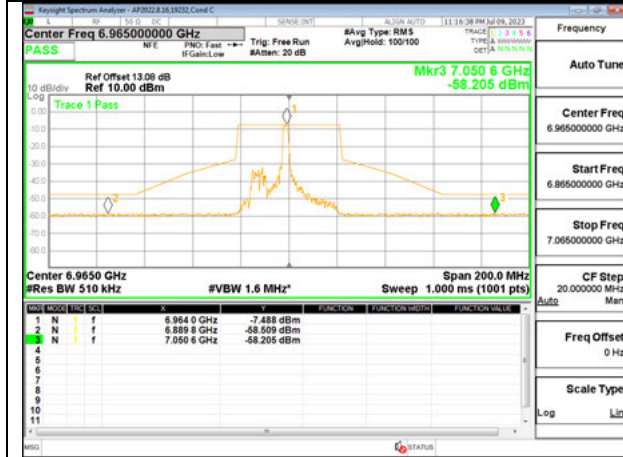

HIGH CHANNEL 7085

Antenna 6 + Antenna 5 OFDMA MODE: 26-Tones, RU Index 0

STRADDLE CHANNEL, Ant 6 6885

STRADDLE CHANNEL, Ant 5 6885

LOW CHANNEL ANT 6 6965

MID CHANNEL ANT 5 6965

HIGH CHANNEL ANT 6 7085

HIGH CHANNEL ANT 5 7085

Antenna 6 + Antenna 5 OFDMA MODE: 26-Tones, RU Index 8

STRADDLE CHANNEL, Ant 6 6885

STRADDLE CHANNEL, Ant 5 6885

LOW CHANNEL ANT 6 6965

MID CHANNEL ANT 5 6965

HIGH CHANNEL ANT 6 7085

HIGH CHANNEL ANT 5 7085