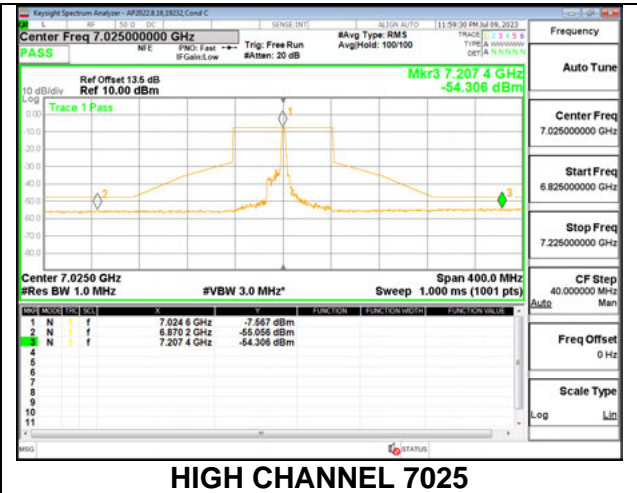

LOW CHANNEL 6945

HIGH CHANNEL 7025

Antenna 5: 26-Tones, RU Index 0

LOW CHANNEL 6945

HIGH CHANNEL 7025

Antenna 5: 26-Tones, RU Index 18

LOW CHANNEL 6945

HIGH CHANNEL 7025