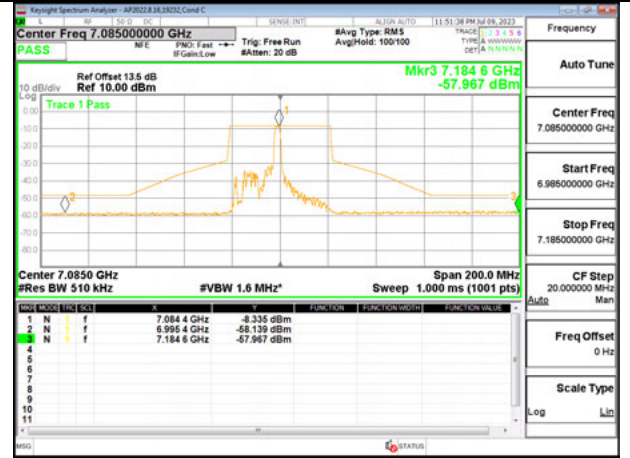

Antenna 6 + Antenna 5 OFDMA MODE: 26-Tones, RU Index 8

STRADDLE CHANNEL, Ant 6 6885

STRADDLE CHANNEL, Ant 5 6885

LOW CHANNEL ANT 6 6965

MID CHANNEL ANT 5 6965

HIGH CHANNEL ANT 6 7085

HIGH CHANNEL ANT 5 7085