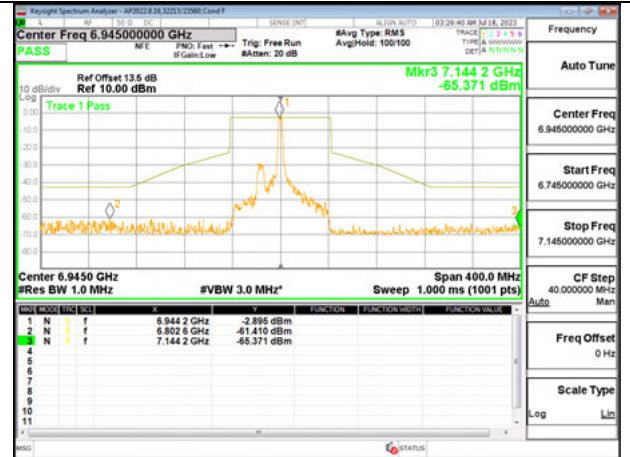

LOW CHANNEL ANT 6 6945

LOW CHANNEL ANT 5 6945

HIGH CHANNEL ANT 6 7025

HIGH CHANNEL ANT 5 7025

2TX Antenna 6 + Antenna 5 SDM MODE - 26-Tones, RU Index 18

LOW CHANNEL ANT 6 6945

LOW CHANNEL ANT 5 6945

HIGH CHANNEL ANT 6 7025

HIGH CHANNEL ANT 5 7025

2TX Antenna 6 + Antenna 5 SDM MODE - 26-Tones, RU Index 36

LOW CHANNEL ANT 6 6945

LOW CHANNEL ANT 5 6945

HIGH CHANNEL ANT 6 7025

HIGH CHANNEL ANT 5 7025

2TX Antenna 6 + Antenna 5 SDM MODE - SU Mode