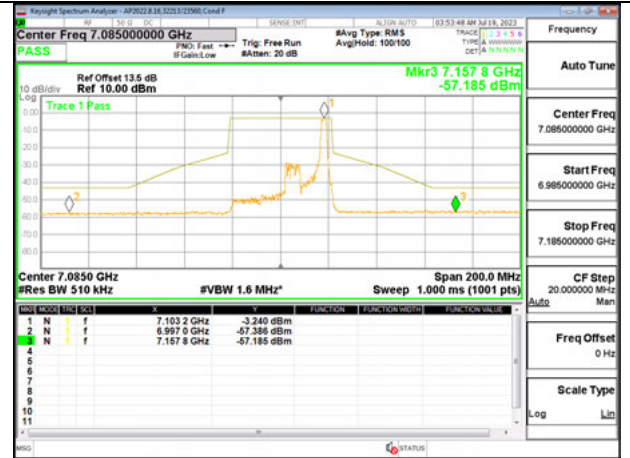

STRADDLE CHANNEL, Ant 6 6885

STRADDLE CHANNEL, Ant 5 6885

LOW CHANNEL ANT 6 6965

LOW CHANNEL ANT 5 6965

HIGH CHANNEL ANT 6 7085

HIGH CHANNEL ANT 5 7085

2TX Antenna 6 + Antenna 5 SDM MODE - SU Mode

STRADDLE CHANNEL, Ant 6 6885