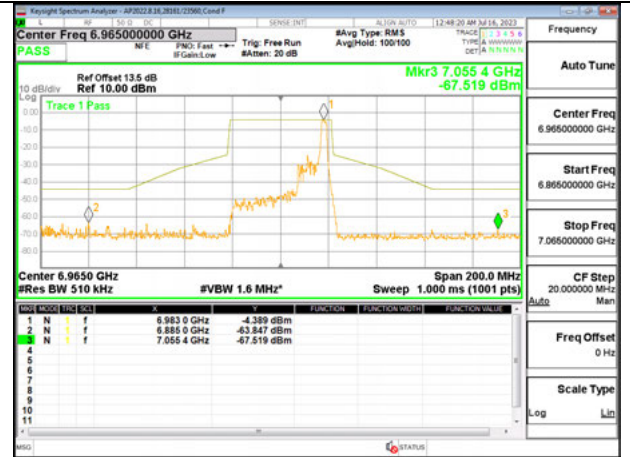

LOW CHANNEL ANT 5 6965