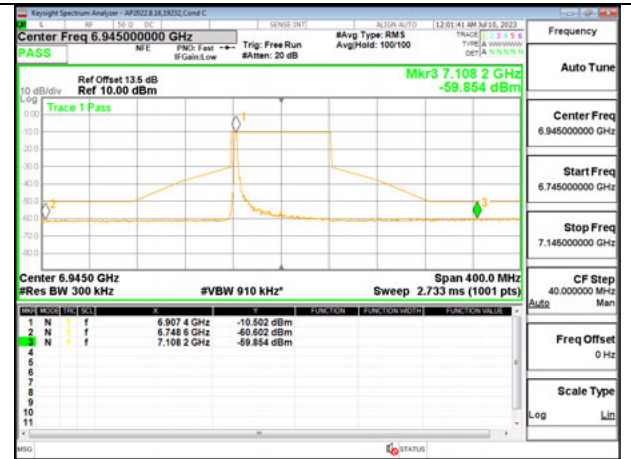

Antenna5: 26-Tones, RU Index 36

Antenna 5: SU MODE

Antenna 6 + Antenna 5 OFDMA MODE: 26-Tones, RU Index 0

LOW CHANNEL ANT 6 6945

LOW CHANNEL ANT 5 6945

HIGH CHANNEL ANT 6 7025

HIGH CHANNEL ANT 5 7025

Antenna 6 + Antenna 5 OFDMA MODE: 26-Tones, RU Index 18