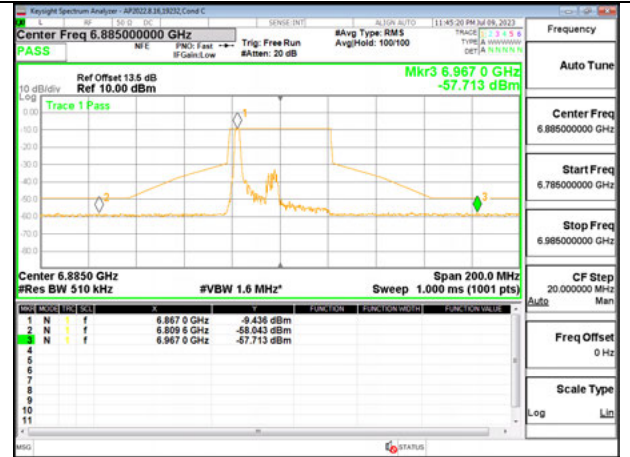

HIGH CHANNEL 7085

Antenna 5: 26-Tones, RU Index 17

STRADDLE CHANNEL, 6885

LOW CHANNEL 6965

HIGH CHANNEL 7085

Antenna 5: SU MODE

STRADDLE CHANNEL, 6885

LOW CHANNEL 6965

HIGH CHANNEL 7085

Antenna 6 + Antenna 5 OFDMA MODE: 26-Tones, RU Index 0

STRADDLE CHANNEL, Ant 6 6885

STRADDLE CHANNEL, Ant 5 6885

LOW CHANNEL ANT 6 6965

MID CHANNEL ANT 5 6965

HIGH CHANNEL ANT 6 7085

HIGH CHANNEL ANT 5 7085