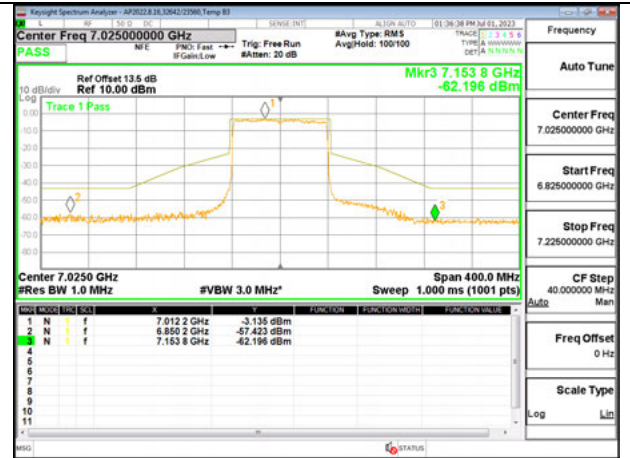

HIGH CHANNEL ANT 5 7025

Antenna 6 + Antenna 5 OFDMA MODE: SU

LOW CHANNEL ANT 6 6945

LOW CHANNEL ANT 5 6945

HIGH CHANNEL ANT 6 7025

HIGH CHANNEL ANT 5 7025

2TX Antenna 6 + Antenna 5 SDM MODE - 26-Tones, RU Index 0