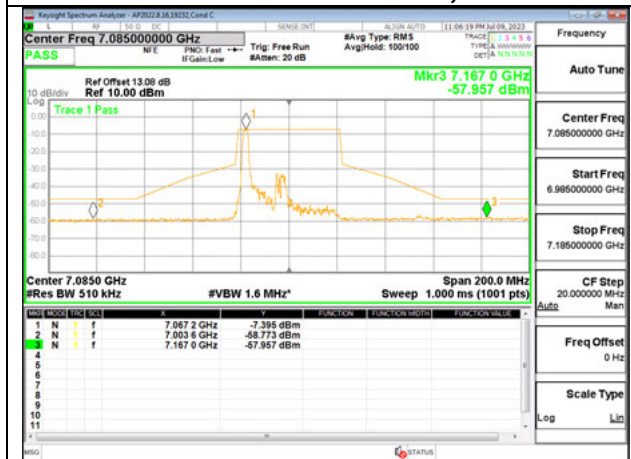

9.5.14. 802.11ax HE40 MODE IN THE UNII-8 BAND

Antenna 6: 26-Tones, RU Index 0

STRADDLE CHANNEL, 6885

LOW CHANNEL 6965

HIGH CHANNEL 7085

Antenna 6: 26-Tones, RU Index 8

STRADDLE CHANNEL, 6885

LOW CHANNEL 6965