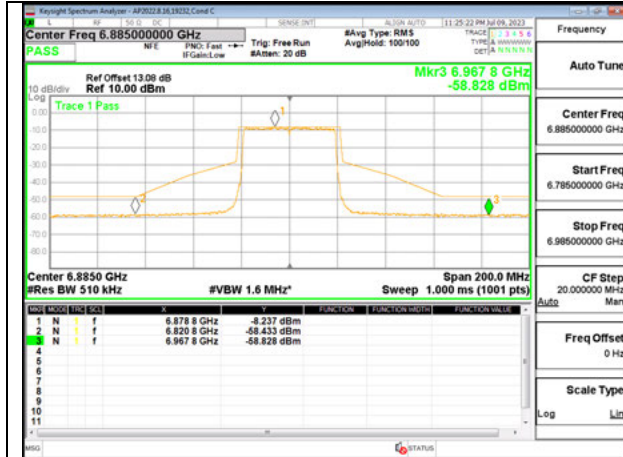

Antenna 6 + Antenna 5 OFDMA MODE: SU MODE

STRADDLE CHANNEL, Ant 6 6885