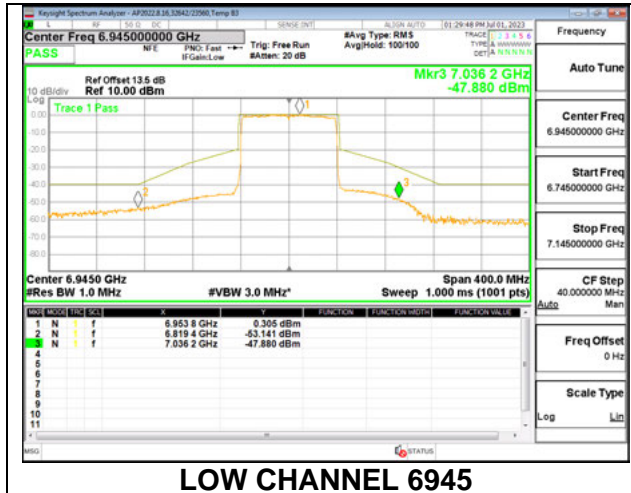

LOW CHANNEL 6945

HIGH CHANNEL 7025

Antenna 5: 26-Tones, RU Index 0

LOW CHANNEL 6945

HIGH CHANNEL 7025

Antenna 5: 26-Tones, RU Index 18

LOW CHANNEL 6945

HIGH CHANNEL 7025

Antenna5: 26-Tones, RU Index 36

Antenna 5: SU MODE

Antenna 6 + Antenna 5 OFDMA MODE: 26-Tones, RU Index 0

LOW CHANNEL ANT 6 6945

LOW CHANNEL ANT 5 6945

HIGH CHANNEL ANT 6 7025

HIGH CHANNEL ANT 5 7025

Antenna 6 + Antenna 5 OFDMA MODE: 26-Tones, RU Index 18