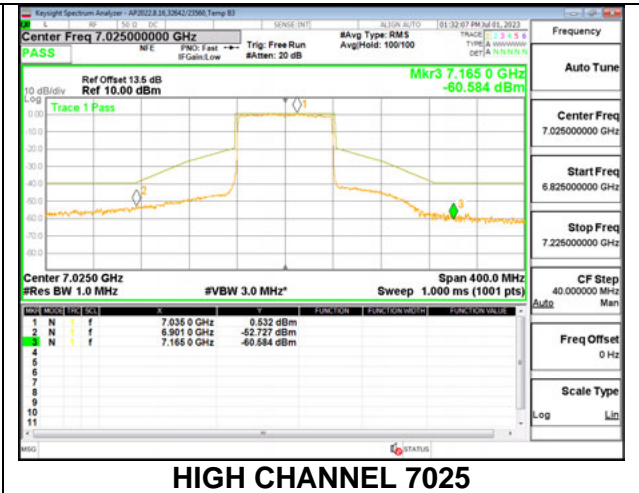

Antenna 5: SU MODE