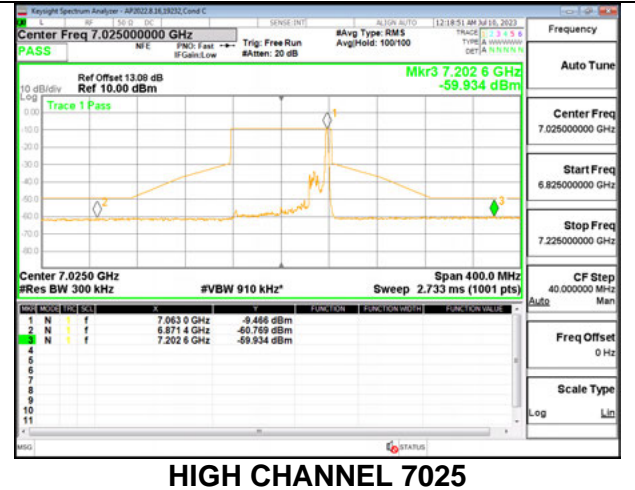

HIGH CHANNEL 7025

Antenna 6: 26-Tones, RU Index 18

LOW CHANNEL 6945

HIGH CHANNEL 7025

Antenna 6: 26-Tones, RU Index 36

LOW CHANNEL 6945

HIGH CHANNEL 7025

Antenna 6: SU MODE