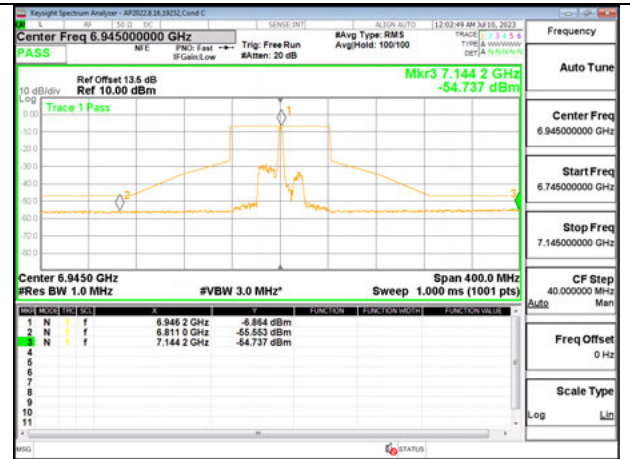

Antenna5: 26-Tones, RU Index 36

Antenna 5: SU MODE

Antenna 6 + Antenna 5 OFDMA MODE: 26-Tones, RU Index 0

LOW CHANNEL ANT 6 6945

LOW CHANNEL ANT 5 6945

HIGH CHANNEL ANT 6 7025

HIGH CHANNEL ANT 5 7025

Antenna 6 + Antenna 5 OFDMA MODE: 26-Tones, RU Index 18

LOW CHANNEL ANT 6 6945

LOW CHANNEL ANT 5 6945

HIGH CHANNEL ANT 6 7025

HIGH CHANNEL ANT 5 7025

Antenna 6 + Antenna 5 OFDMA MODE: 26-Tones, RU Index 36

LOW CHANNEL ANT 6 6945

LOW CHANNEL ANT 5 6945

HIGH CHANNEL ANT 6 7025