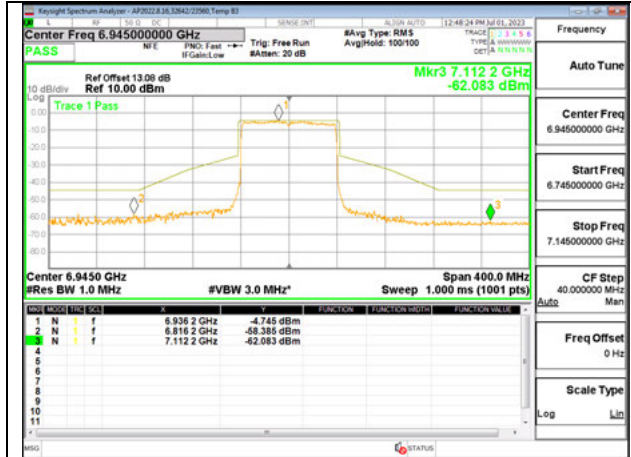

Antenna5: 26-Tones, RU Index 36

Antenna 5: SU MODE

Antenna 6 + Antenna 5 OFDMA MODE: 26-Tones, RU Index 0

LOW CHANNEL ANT 6 6945

LOW CHANNEL ANT 5 6945

HIGH CHANNEL ANT 6 7025

HIGH CHANNEL ANT 5 7025

Antenna 6 + Antenna 5 OFDMA MODE: 26-Tones, RU Index 18

LOW CHANNEL ANT 6 6945

LOW CHANNEL ANT 5 6945

HIGH CHANNEL ANT 6 7025

HIGH CHANNEL ANT 5 7025

Antenna 6 + Antenna 5 OFDMA MODE: 26-Tones, RU Index 36

LOW CHANNEL ANT 6 6945

LOW CHANNEL ANT 5 6945

HIGH CHANNEL ANT 6 7025

HIGH CHANNEL ANT 5 7025

Antenna 6 + Antenna 5 OFDMA MODE: SU

LOW CHANNEL ANT 6 6945

LOW CHANNEL ANT 5 6945

HIGH CHANNEL ANT 6 7025

HIGH CHANNEL ANT 5 7025

2TX Antenna 6 + Antenna 5 SDM MODE - 26-Tones, RU Index 0