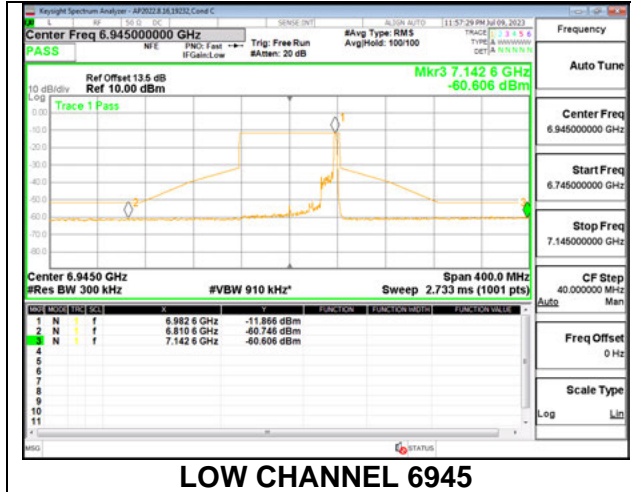

LOW CHANNEL 6945

HIGH CHANNEL 7025

Antenna 5: 26-Tones, RU Index 0

LOW CHANNEL 6945

HIGH CHANNEL 7025

Antenna 5: 26-Tones, RU Index 18

LOW CHANNEL 6945

HIGH CHANNEL 7025

Antenna5: 26-Tones, RU Index 36

Antenna 5: SU MODE

Antenna 6 + Antenna 5 OFDMA MODE: 26-Tones, RU Index 0

LOW CHANNEL ANT 6 6945

LOW CHANNEL ANT 5 6945

HIGH CHANNEL ANT 6 7025

HIGH CHANNEL ANT 5 7025

Antenna 6 + Antenna 5 OFDMA MODE: 26-Tones, RU Index 18