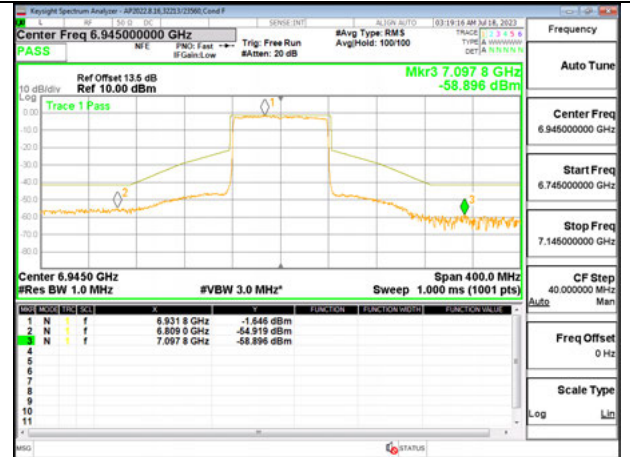

HIGH CHANNEL ANT 5 7025

2TX Antenna 6 + Antenna 5 SDM MODE - 26-Tones, RU Index 36

LOW CHANNEL ANT 6 6945

LOW CHANNEL ANT 5 6945

HIGH CHANNEL ANT 6 7025

HIGH CHANNEL ANT 5 7025

2TX Antenna 6 + Antenna 5 SDM MODE - SU Mode

LOW CHANNEL ANT 6 6945

LOW CHANNEL ANT 5 6945

HIGH CHANNEL ANT 6 7025

HIGH CHANNEL ANT 5 7025