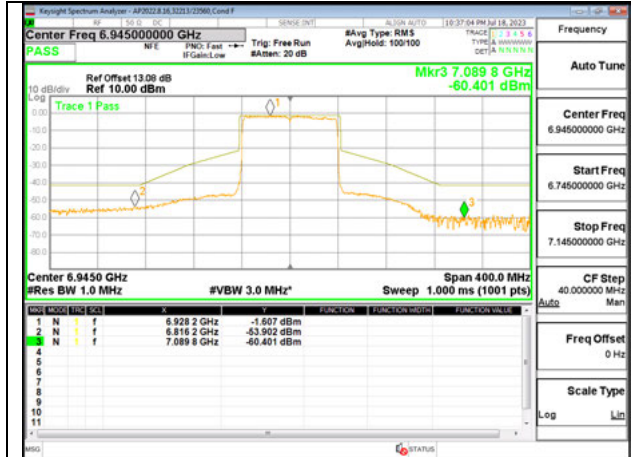

LOW CHANNEL ANT 6 6945

LOW CHANNEL ANT 5 6945

HIGH CHANNEL ANT 6 7025

HIGH CHANNEL ANT 5 7025

2TX Antenna 6 + Antenna 5 SDM MODE - 26-Tones, RU Index 18

LOW CHANNEL ANT 6 6945

LOW CHANNEL ANT 5 6945

HIGH CHANNEL ANT 6 7025

HIGH CHANNEL ANT 5 7025

2TX Antenna 6 + Antenna 5 SDM MODE - 26-Tones, RU Index 36

LOW CHANNEL ANT 6 6945

LOW CHANNEL ANT 5 6945

HIGH CHANNEL ANT 6 7025

HIGH CHANNEL ANT 5 7025

2TX Antenna 6 + Antenna 5 SDM MODE - SU Mode

LOW CHANNEL ANT 6 6945

LOW CHANNEL ANT 5 6945

HIGH CHANNEL ANT 6 7025

HIGH CHANNEL ANT 5 7025