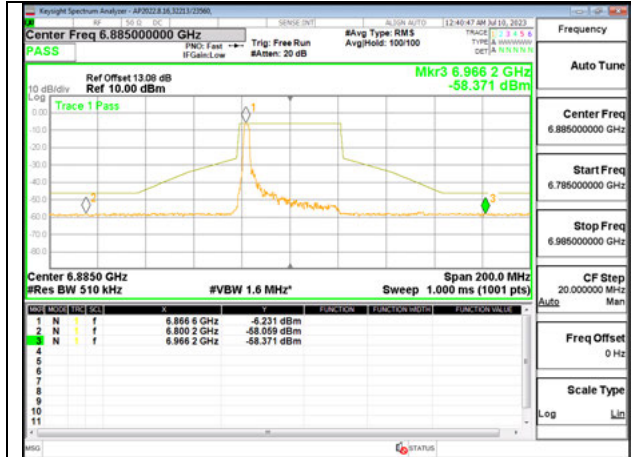

Antenna 6 + Antenna 5 OFDMA MODE: SU MODE

STRADDLE CHANNEL, Ant 6 6885

STRADDLE CHANNEL, Ant 5 6885

LOW CHANNEL ANT 6 6965

MID CHANNEL ANT 5 6965

HIGH CHANNEL ANT 6 7085

HIGH CHANNEL ANT 5 7085

2TX Antenna 6 + Antenna 5 SDM MODE - 26-Tones, RU Index 0