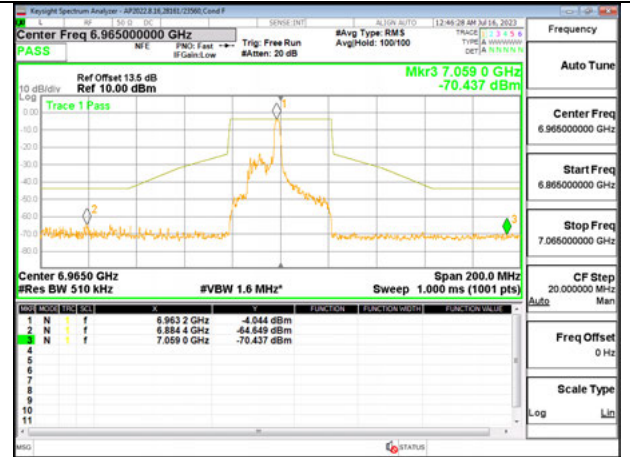

LOW CHANNEL ANT 5 6965