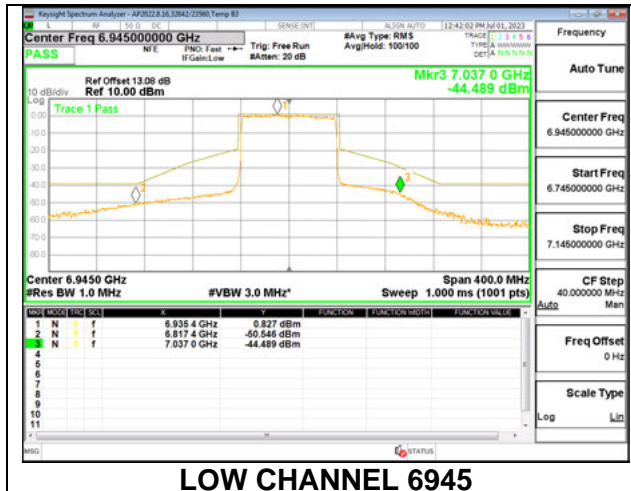

HIGH CHANNEL 7025

Antenna 6: 26-Tones, RU Index 18

LOW CHANNEL 6945

HIGH CHANNEL 7025

Antenna 6: 26-Tones, RU Index 36

LOW CHANNEL 6945

HIGH CHANNEL 7025

Antenna 6: SU MODE