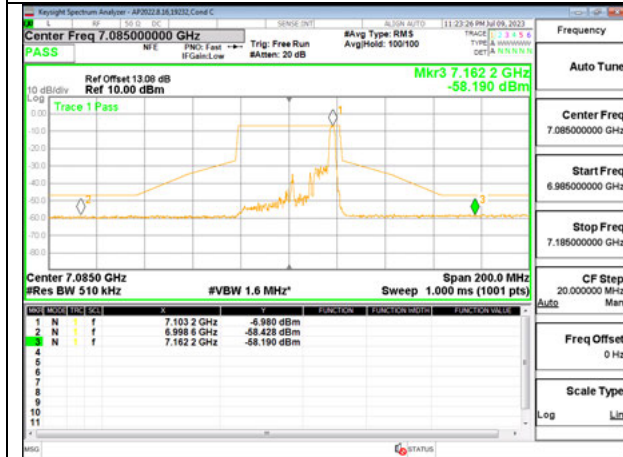

Antenna 6 + Antenna 5 OFDMA MODE: 26-Tones, RU Index 17

STRADDLE CHANNEL, Ant 6 6885

STRADDLE CHANNEL, Ant 5 6885

LOW CHANNEL ANT 6 6965

MID CHANNEL ANT 5 6965

HIGH CHANNEL ANT 6 7085

HIGH CHANNEL ANT 5 7085

Antenna 6 + Antenna 5 OFDMA MODE: SU MODE

STRADDLE CHANNEL, Ant 6 6885

STRADDLE CHANNEL, Ant 5 6885

LOW CHANNEL ANT 6 6965

MID CHANNEL ANT 5 6965

HIGH CHANNEL ANT 6 7085

HIGH CHANNEL ANT 5 7085

2TX Antenna 6 + Antenna 5 SDM MODE - 26-Tones, RU Index 0