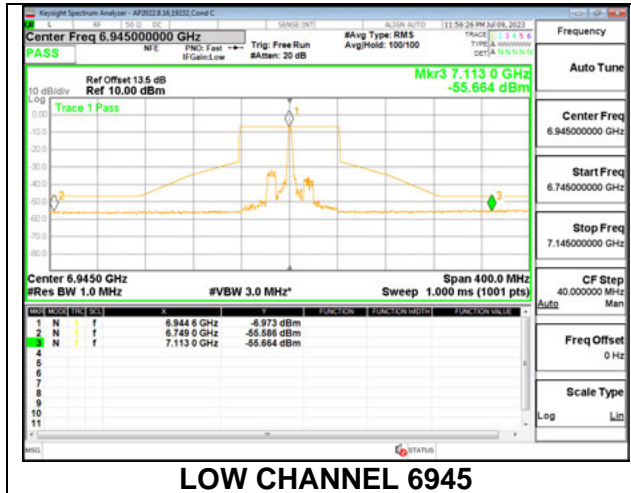

LOW CHANNEL 6945

HIGH CHANNEL 7025

Antenna 5: 26-Tones, RU Index 0

LOW CHANNEL 6945

HIGH CHANNEL 7025

Antenna 5: 26-Tones, RU Index 18

LOW CHANNEL 6945

HIGH CHANNEL 7025