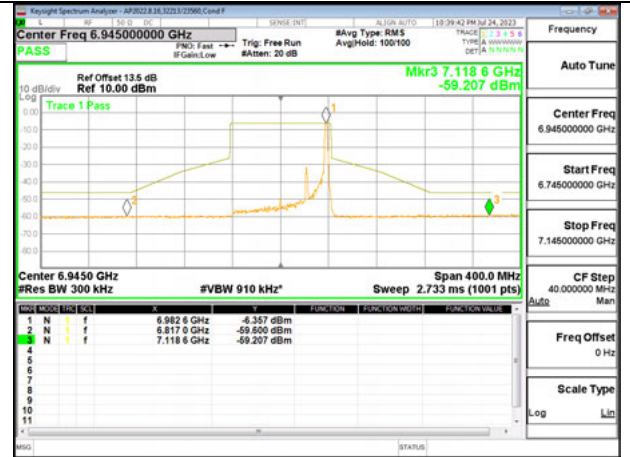

LOW CHANNEL ANT 5 6945