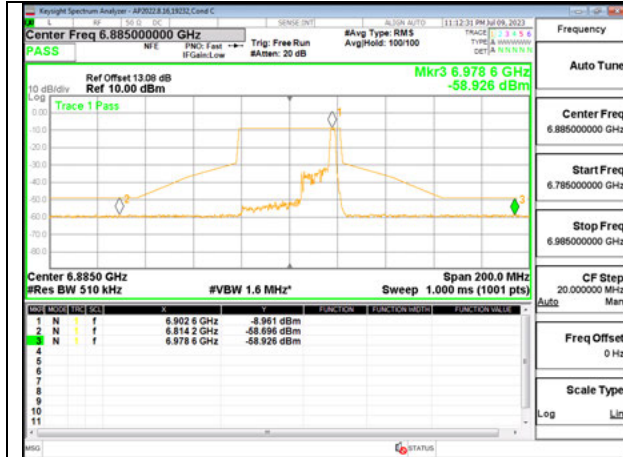

Antenna 6 + Antenna 5 OFDMA MODE: 26-Tones, RU Index 8

STRADDLE CHANNEL, Ant 6 6885

STRADDLE CHANNEL, Ant 5 6885

LOW CHANNEL ANT 6 6965

MID CHANNEL ANT 5 6965

HIGH CHANNEL ANT 6 7085

HIGH CHANNEL ANT 5 7085

Antenna 6 + Antenna 5 OFDMA MODE: 26-Tones, RU Index 17

STRADDLE CHANNEL, Ant 6 6885

STRADDLE CHANNEL, Ant 5 6885

LOW CHANNEL ANT 6 6965

MID CHANNEL ANT 5 6965

HIGH CHANNEL ANT 6 7085

HIGH CHANNEL ANT 5 7085