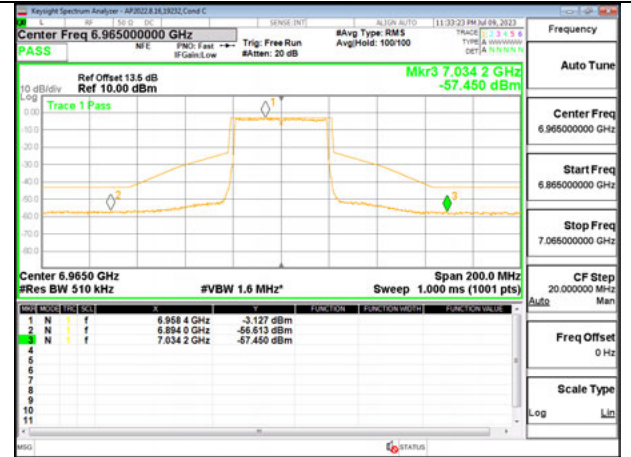

HIGH CHANNEL 7085

Antenna 5: 26-Tones, RU Index 17

STRADDLE CHANNEL, 6885

LOW CHANNEL 6965

HIGH CHANNEL 7085

Antenna 5: SU MODE

STRADDLE CHANNEL, 6885

LOW CHANNEL 6965

HIGH CHANNEL 7085

Antenna 6 + Antenna 5 OFDMA MODE: 26-Tones, RU Index 0

STRADDLE CHANNEL, Ant 6 6885

STRADDLE CHANNEL, Ant 5 6885

LOW CHANNEL ANT 6 6965

MID CHANNEL ANT 5 6965

HIGH CHANNEL ANT 6 7085

HIGH CHANNEL ANT 5 7085