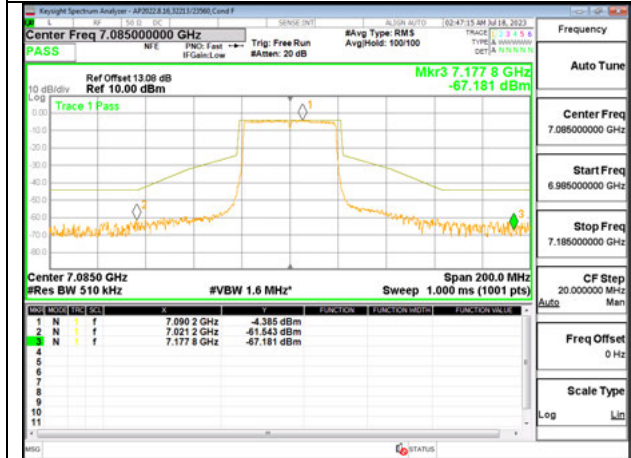

STRADDLE CHANNEL, Ant 6 6885

STRADDLE CHANNEL, Ant 5 6885

LOW CHANNEL ANT 6 6965

LOW CHANNEL ANT 5 6965

HIGH CHANNEL ANT 6 7085

HIGH CHANNEL ANT 5 7085

2TX Antenna 6 + Antenna 5 SDM MODE - SU Mode

STRADDLE CHANNEL, Ant 6 6885

STRADDLE CHANNEL, Ant 5 6885

LOW CHANNEL ANT 6 6965

LOW CHANNEL ANT 5 6965

HIGH CHANNEL ANT 6 7085

HIGH CHANNEL ANT 5 7085

9.5.15. 802.11ax HE80 MODE IN THE UNII-8 BAND

Antenna 6: 26-Tones, RU Index 0

LOW CHANNEL 6945