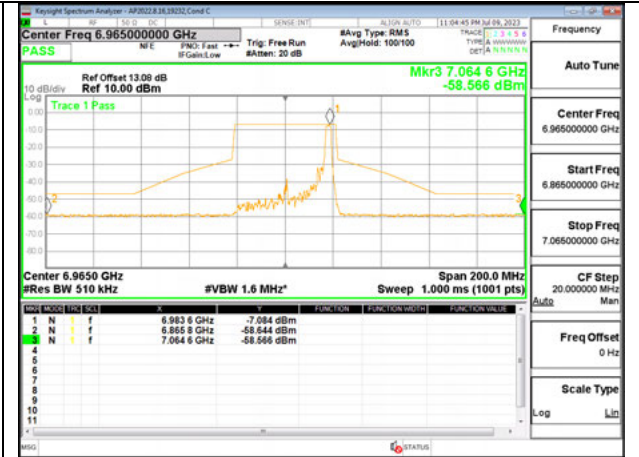

9.5.14. 802.11ax HE40 MODE IN THE UNII-8 BAND

Antenna 6: 26-Tones, RU Index 0

STRADDLE CHANNEL, 6885

LOW CHANNEL 6965

HIGH CHANNEL 7085

Antenna 6: 26-Tones, RU Index 8

STRADDLE CHANNEL, 6885

LOW CHANNEL 6965

HIGH CHANNEL 7085

Antenna 6: 26-Tones, RU Index 17

STRADDLE CHANNEL, 6885

LOW CHANNEL 6965

HIGH CHANNEL 7085

Antenna 6: SU MODE

STRADDLE CHANNEL, 6885

LOW CHANNEL 6965

HIGH CHANNEL 7085

Antenna 5: 26-Tones, RU Index 0

STRADDLE CHANNEL, 6885

LOW CHANNEL 6965

HIGH CHANNEL 7085

Antenna 5: 26-Tones, RU Index 8

STRADDLE CHANNEL, 6885

LOW CHANNEL 6965