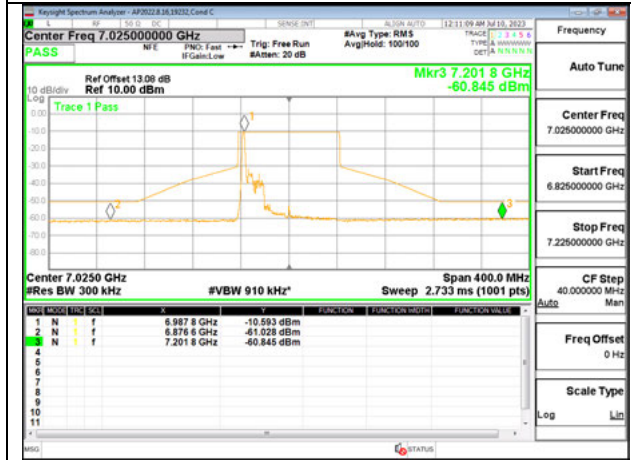

Antenna5: 26-Tones, RU Index 36

Antenna 5: SU MODE

Antenna 6 + Antenna 5 OFDMA MODE: 26-Tones, RU Index 0

LOW CHANNEL ANT 6 6945

LOW CHANNEL ANT 5 6945

HIGH CHANNEL ANT 6 7025

HIGH CHANNEL ANT 5 7025

Antenna 6 + Antenna 5 OFDMA MODE: 26-Tones, RU Index 18

LOW CHANNEL ANT 6 6945

LOW CHANNEL ANT 5 6945

HIGH CHANNEL ANT 6 7025

HIGH CHANNEL ANT 5 7025

Antenna 6 + Antenna 5 OFDMA MODE: 26-Tones, RU Index 36

LOW CHANNEL ANT 6 6945

LOW CHANNEL ANT 5 6945

HIGH CHANNEL ANT 6 7025