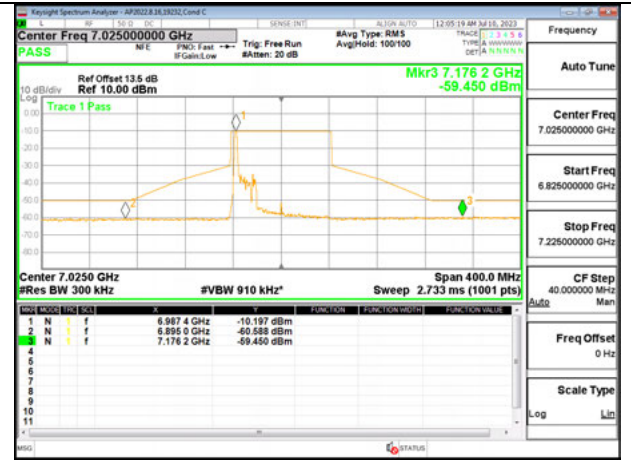

Antenna5: 26-Tones, RU Index 36

Antenna 5: SU MODE

Antenna 6 + Antenna 5 OFDMA MODE: 26-Tones, RU Index 0

LOW CHANNEL ANT 6 6945

LOW CHANNEL ANT 5 6945

HIGH CHANNEL ANT 6 7025

HIGH CHANNEL ANT 5 7025

Antenna 6 + Antenna 5 OFDMA MODE: 26-Tones, RU Index 18