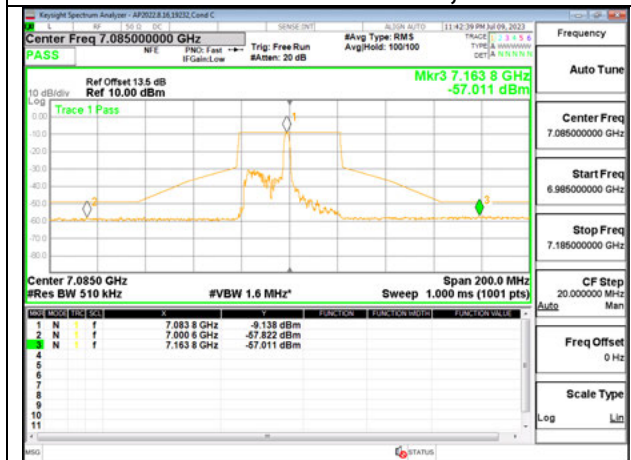

HIGH CHANNEL 7085

Antenna 5: 26-Tones, RU Index 0

STRADDLE CHANNEL, 6885

LOW CHANNEL 6965

HIGH CHANNEL 7085

Antenna 5: 26-Tones, RU Index 8

STRADDLE CHANNEL, 6885

LOW CHANNEL 6965

HIGH CHANNEL 7085

Antenna 5: 26-Tones, RU Index 17

STRADDLE CHANNEL, 6885

LOW CHANNEL 6965

HIGH CHANNEL 7085

Antenna 5: SU MODE

STRADDLE CHANNEL, 6885

LOW CHANNEL 6965