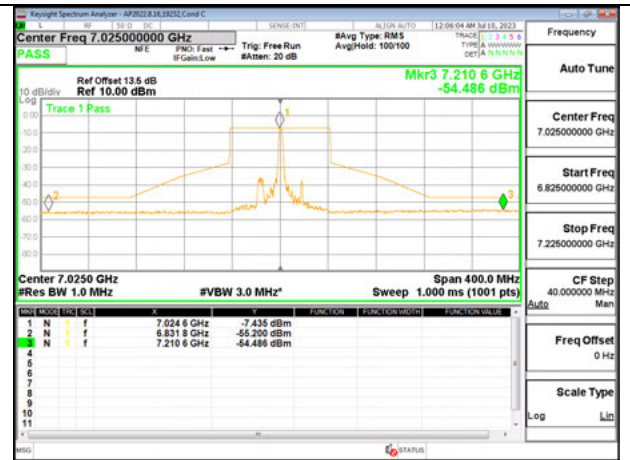

HIGH CHANNEL ANT 5 7025