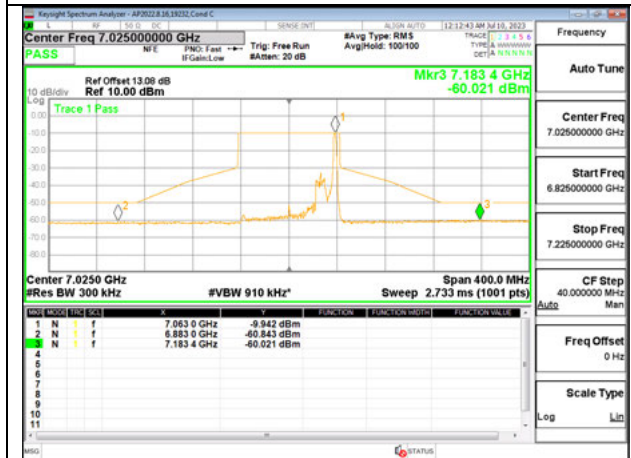

LOW CHANNEL ANT 6 6945

LOW CHANNEL ANT 5 6945

HIGH CHANNEL ANT 6 7025

HIGH CHANNEL ANT 5 7025

Antenna 6 + Antenna 5 OFDMA MODE: 26-Tones, RU Index 36

LOW CHANNEL ANT 6 6945

LOW CHANNEL ANT 5 6945

HIGH CHANNEL ANT 6 7025