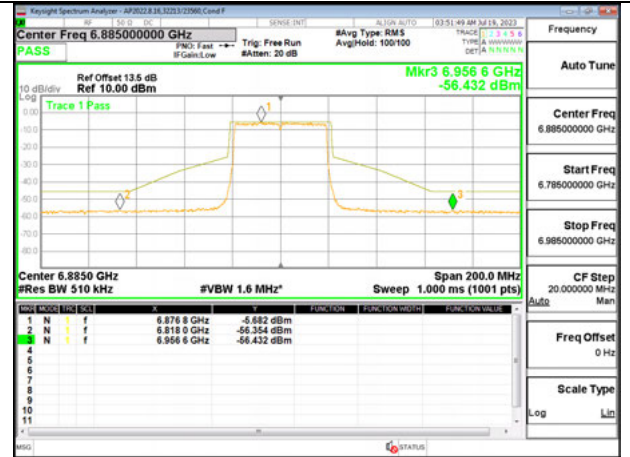

STRADDLE CHANNEL, Ant 6 6885

STRADDLE CHANNEL, Ant 5 6885

LOW CHANNEL ANT 6 6965

LOW CHANNEL ANT 5 6965

HIGH CHANNEL ANT 6 7085

HIGH CHANNEL ANT 5 7085

2TX Antenna 6 + Antenna 5 SDM MODE - SU Mode

STRADDLE CHANNEL, Ant 6 6885