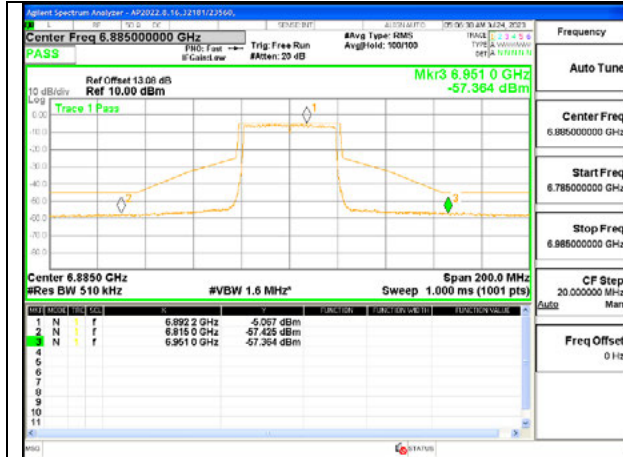

HIGH CHANNEL 7085

Antenna 6: 26-Tones, RU Index 17

STRADDLE CHANNEL, 6885

LOW CHANNEL 6965

HIGH CHANNEL 7085

Antenna 6: SU MODE

STRADDLE CHANNEL, 6885

LOW CHANNEL 6965

HIGH CHANNEL 7085

Antenna 5: 26-Tones, RU Index 0

STRADDLE CHANNEL, 6885

LOW CHANNEL 6965

HIGH CHANNEL 7085

Antenna 5: 26-Tones, RU Index 8

STRADDLE CHANNEL, 6885

LOW CHANNEL 6965