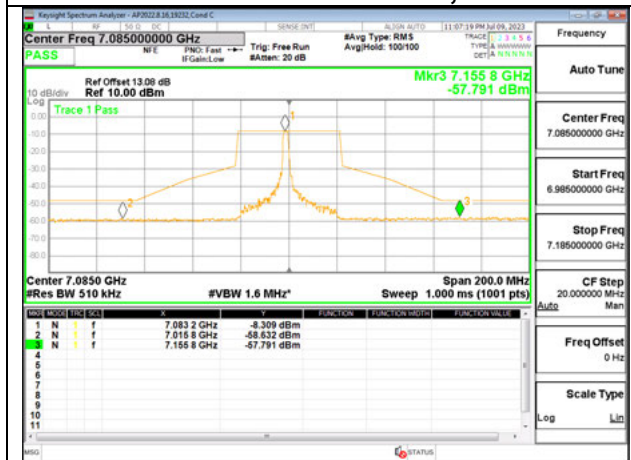

9.5.14. 802.11ax HE40 MODE IN THE UNII-8 BAND

Antenna 6: 26-Tones, RU Index 0

STRADDLE CHANNEL, 6885

LOW CHANNEL 6965

HIGH CHANNEL 7085

Antenna 6: 26-Tones, RU Index 8

STRADDLE CHANNEL, 6885

LOW CHANNEL 6965