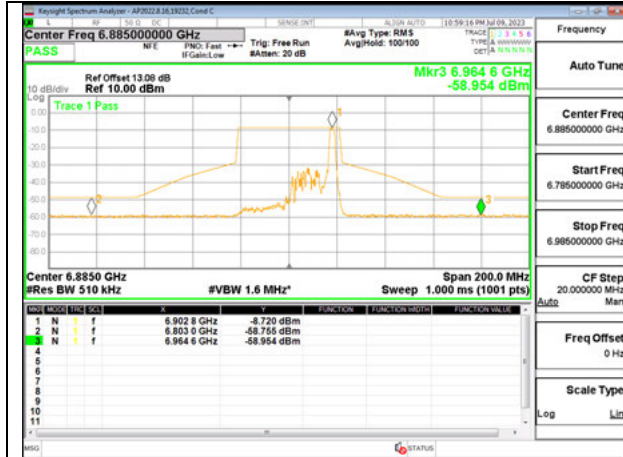

Antenna 6: 26-Tones, RU Index 17

STRADDLE CHANNEL, 6885