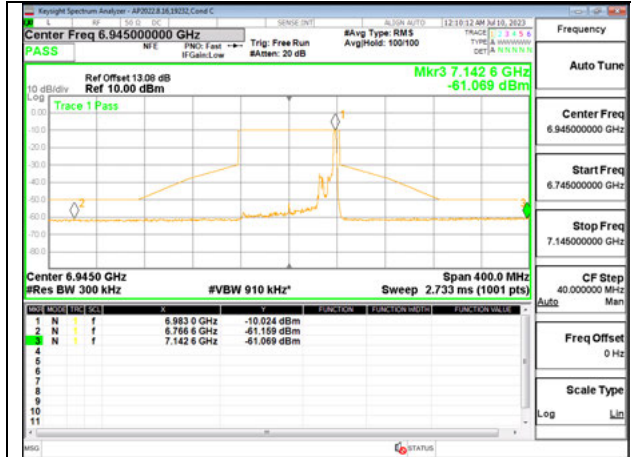

Antenna5: 26-Tones, RU Index 36

Antenna 5: SU MODE

Antenna 6 + Antenna 5 OFDMA MODE: 26-Tones, RU Index 0

LOW CHANNEL ANT 6 6945

LOW CHANNEL ANT 5 6945

HIGH CHANNEL ANT 6 7025

HIGH CHANNEL ANT 5 7025

Antenna 6 + Antenna 5 OFDMA MODE: 26-Tones, RU Index 18

LOW CHANNEL ANT 6 6945

LOW CHANNEL ANT 5 6945

HIGH CHANNEL ANT 6 7025

HIGH CHANNEL ANT 5 7025

Antenna 6 + Antenna 5 OFDMA MODE: 26-Tones, RU Index 36

LOW CHANNEL ANT 6 6945

LOW CHANNEL ANT 5 6945

HIGH CHANNEL ANT 6 7025

HIGH CHANNEL ANT 5 7025

Antenna 6 + Antenna 5 OFDMA MODE: SU

LOW CHANNEL ANT 6 6945

LOW CHANNEL ANT 5 6945

HIGH CHANNEL ANT 6 7025

HIGH CHANNEL ANT 5 7025

2TX Antenna 6 + Antenna 5 SDM MODE - 26-Tones, RU Index 0