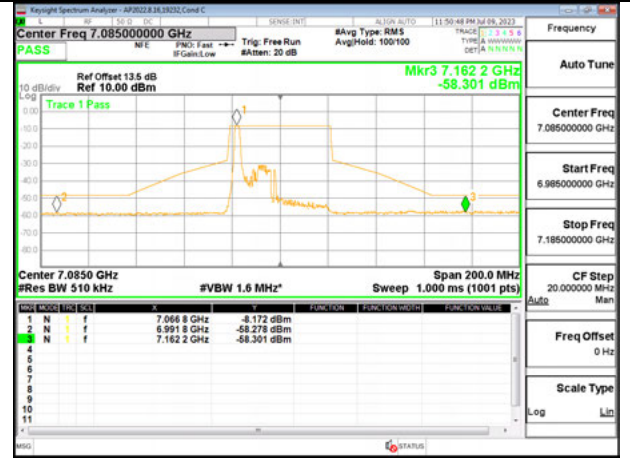

HIGH CHANNEL 7085

Antenna 6 + Antenna 5 OFDMA MODE: 26-Tones, RU Index 0

STRADDLE CHANNEL, Ant 6 6885

STRADDLE CHANNEL, Ant 5 6885

LOW CHANNEL ANT 6 6965

MID CHANNEL ANT 5 6965

HIGH CHANNEL ANT 6 7085

HIGH CHANNEL ANT 5 7085