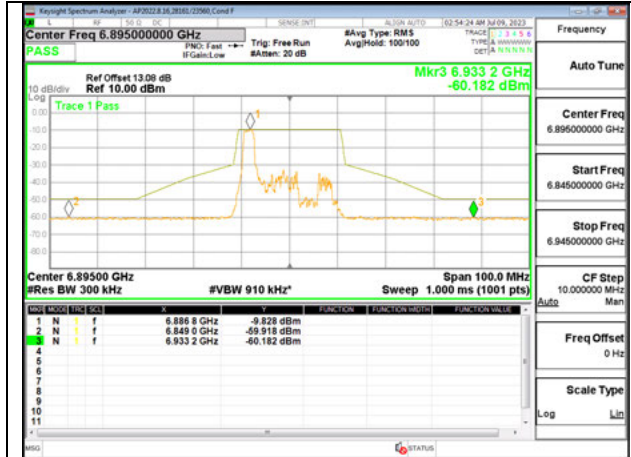

Antenna 6 + Antenna 5 OFDMA MODE: 26-Tones, RU Index 0

LOW CHANNEL ANT 6 6895