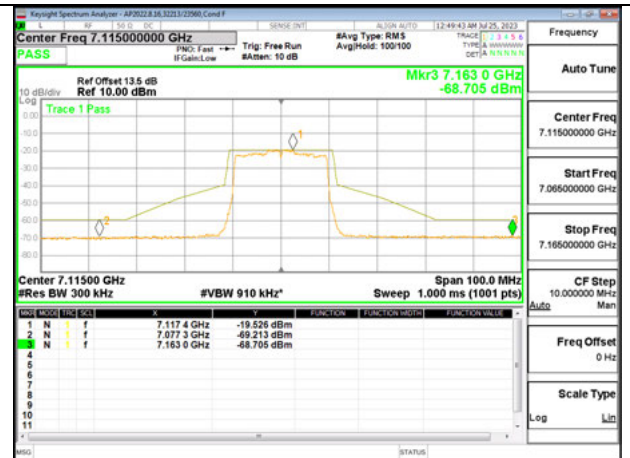

Antenna 5: 26-Tones, RU Index 8

LOW CHANNEL 6895

MID CHANNEL 6995

HIGH CHANNEL 7095

Antenna 5: SU MODE

LOW CHANNEL 6895

MID CHANNEL 6995

HIGH CHANNEL 7095