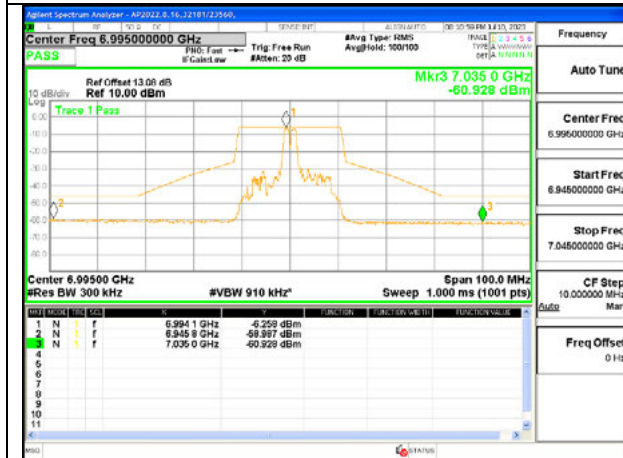

MID CHANNEL ANT 6 6995

MID CHANNEL ANT 5 6995

HIGH CHANNEL ANT 6 7095

HIGH CHANNEL ANT 5 7095

2TX Antenna 6 + Antenna 5 SDM MODE - 26-Tones, RU Index 4

LOW CHANNEL ANT 6 6895

LOW CHANNEL ANT 5 6895

MID CHANNEL ANT 6 6995

MID CHANNEL ANT 5 6995

HIGH CHANNEL ANT 6 7095

HIGH CHANNEL ANT 5 7095

2TX Antenna 6 + Antenna 5 SDM MODE - 26-Tones, RU Index 8

LOW CHANNEL ANT 6 6895

LOW CHANNEL ANT 5 6895

MID CHANNEL ANT 6 6995

MID CHANNEL ANT 5 6995