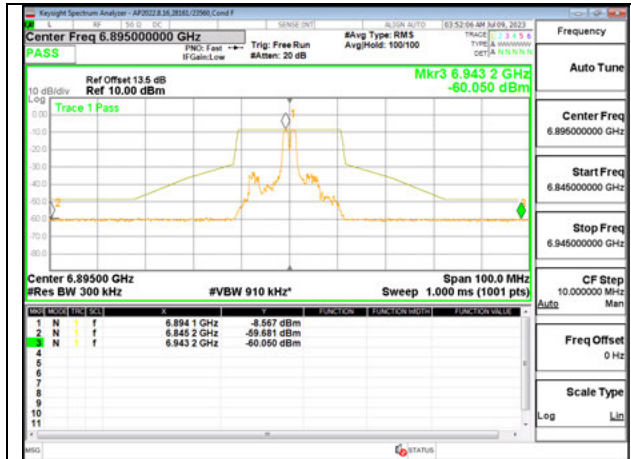

Antenna 5: 26-Tones, RU Index 0

LOW CHANNEL 6895

MID CHANNEL 6995

HIGH CHANNEL 7095

Antenna 5: 26-Tones, RU Index 4

LOW CHANNEL 6895

MID CHANNEL 6995

HIGH CHANNEL 7095