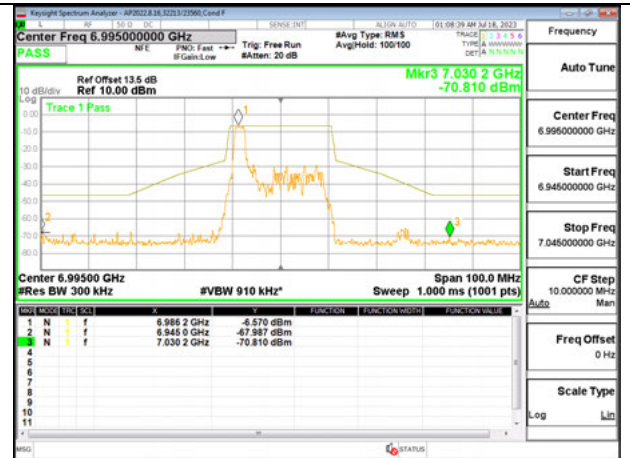

MID CHANNEL ANT 5 6995