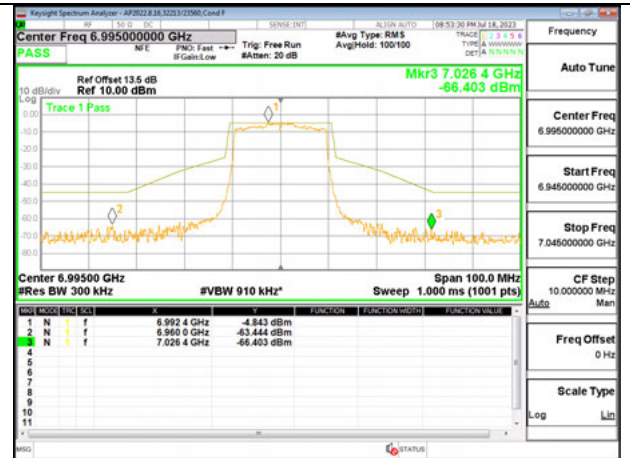

HIGH CHANNEL ANT 6 7095

HIGH CHANNEL ANT 5 7095

2TX Antenna 6 + Antenna 5 SDM MODE - SU Mode

LOW CHANNEL ANT 6 6895

LOW CHANNEL ANT 5 6895

MID CHANNEL ANT 6 6995

MID CHANNEL ANT 5 6995

HIGH CHANNEL ANT 6 7095