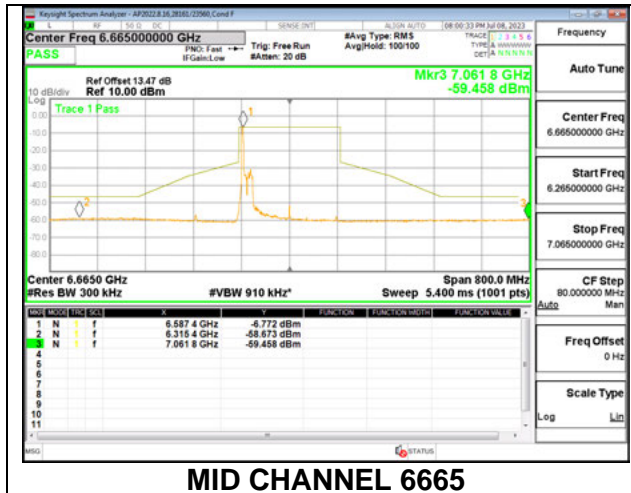

Antenna 5: 26-Tones, RU Index 0

MID CHANNEL 6665