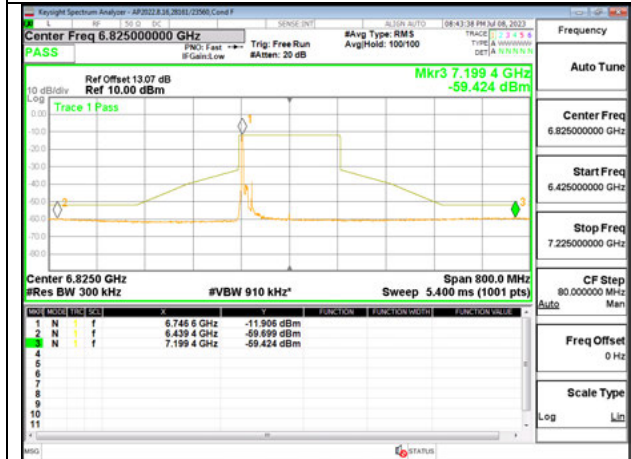

STRADDLE 6825

Antenna 5: 26-Tones, S36

MID CHANNEL 6665

STRADDLE 6825

Antenna 5: SU MODE

Antenna 6 + Antenna 5 OFDMA MODE: 26-Tones, RU Index 0

MID CHANNEL ANT 6 6665

MID CHANNEL ANT 5 6665

STRADDLE ANT 6 6825

STRADDLE ANT 5 6825

Antenna 6 + Antenna 5 OFDMA MODE: 26-Tones, RU Index 36

MID CHANNEL ANT 6 6665

MID CHANNEL ANT 5 6665

STRADDLE ANT 6 6825

STRADDLE ANT 5 6825

Antenna 6 + Antenna 5 OFDMA MODE: 26-Tones, S36