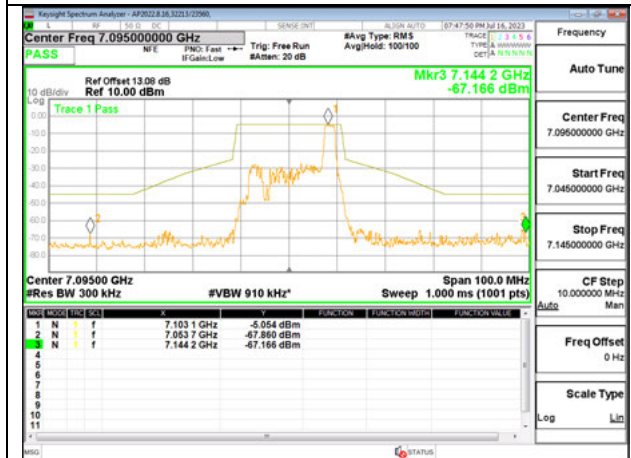

HIGH CHANNEL 7095