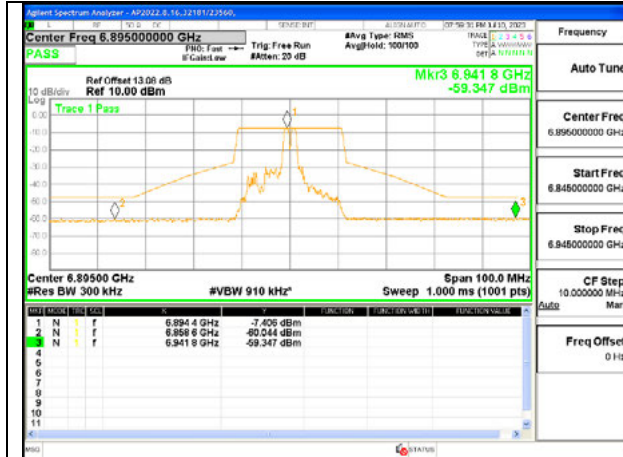

MID CHANNEL ANT 6 6995

MID CHANNEL ANT 5 6995

HIGH CHANNEL ANT 6 7095

HIGH CHANNEL ANT 5 7095

2TX Antenna 6 + Antenna 5 SDM MODE - 26-Tones, RU Index 4

LOW CHANNEL ANT 6 6895

LOW CHANNEL ANT 5 6895

MID CHANNEL ANT 6 6995