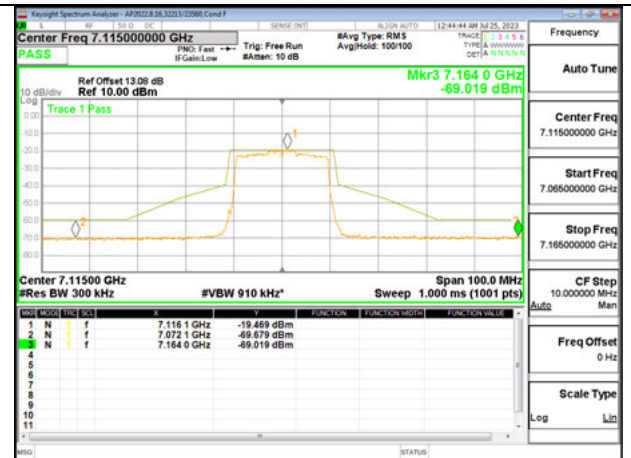

CHANNEL 233 - 7115