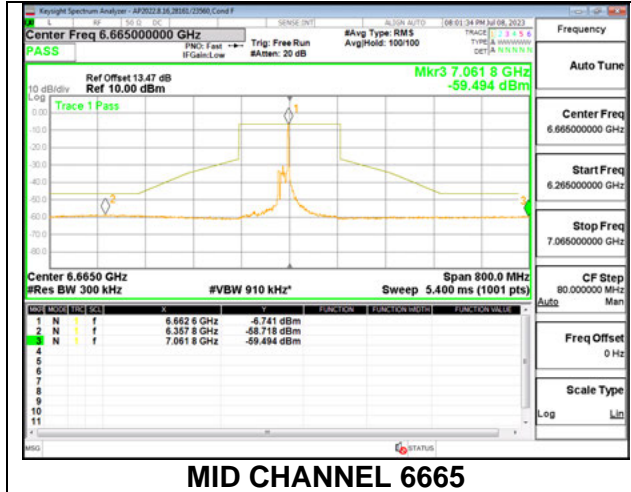

Antenna 5: 26-Tones, RU Index 36

MID CHANNEL 6665