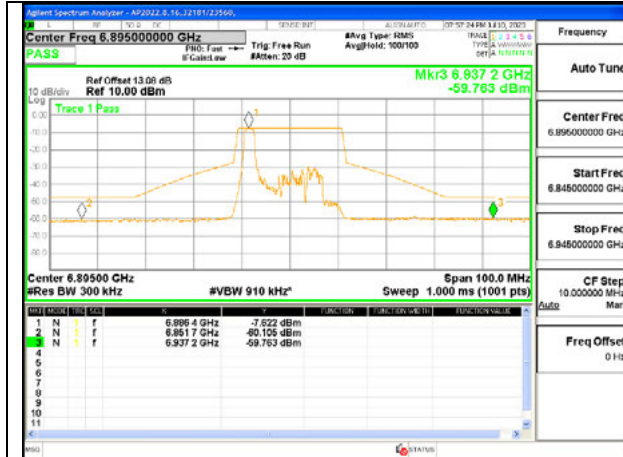

LOW CHANNEL ANT 5 6895

MID CHANNEL ANT 6 6995

MID CHANNEL ANT 5 6995

HIGH CHANNEL ANT 6 7095

HIGH CHANNEL ANT 5 7095

2TX Antenna 6 + Antenna 5 SDM MODE - 26-Tones, RU Index 0

LOW CHANNEL ANT 6 6895

LOW CHANNEL ANT 5 6895