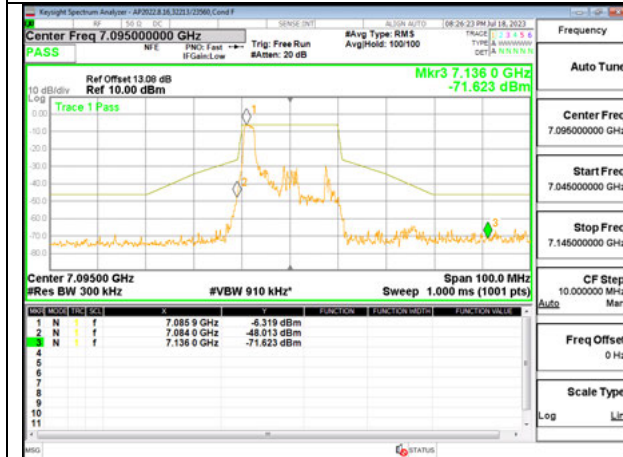

HIGH CHANNEL ANT 6 7095