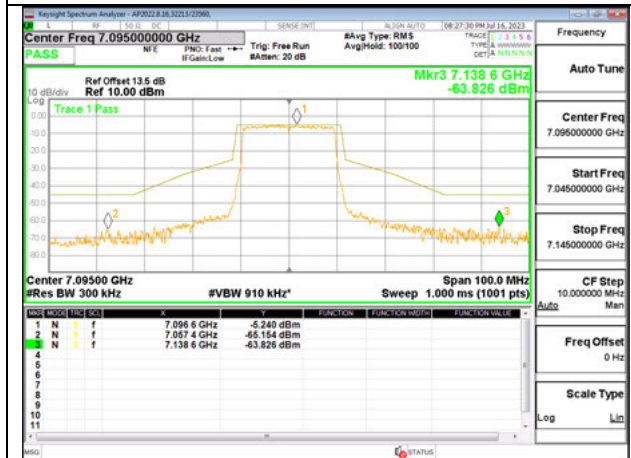

Antenna 5: 26-Tones, RU Index 8

LOW CHANNEL 6895

MID CHANNEL 6995

HIGH CHANNEL 7095

Antenna 5: SU MODE

LOW CHANNEL 6895

MID CHANNEL 6995

HIGH CHANNEL 7095