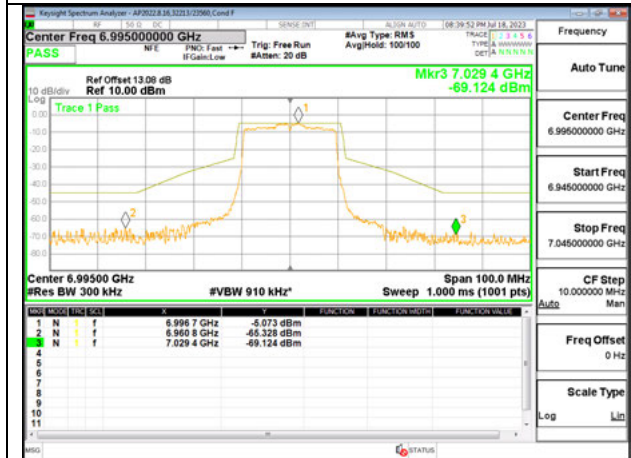

HIGH CHANNEL ANT 6 7095

HIGH CHANNEL ANT 5 7095

2TX Antenna 6 + Antenna 5 SDM MODE - SU Mode

LOW CHANNEL ANT 6 6895

LOW CHANNEL ANT 5 6895

MID CHANNEL ANT 6 6995

MID CHANNEL ANT 5 6995

HIGH CHANNEL ANT 6 7095