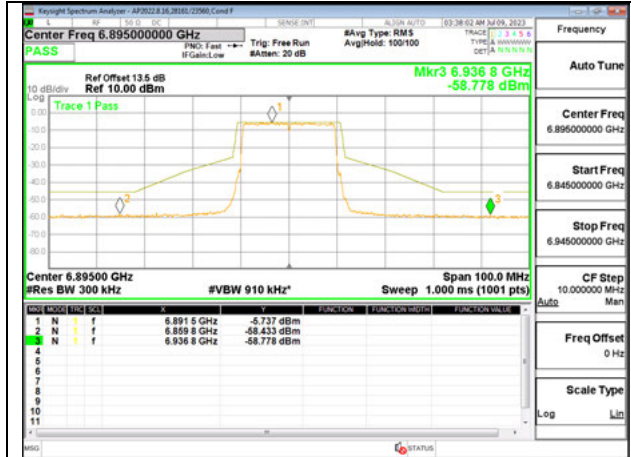

Antenna 5: 26-Tones, RU Index 8

LOW CHANNEL 6895

MID CHANNEL 6995

HIGH CHANNEL 7095

Antenna 5: SU MODE

LOW CHANNEL 6895

MID CHANNEL 6995

HIGH CHANNEL 7095