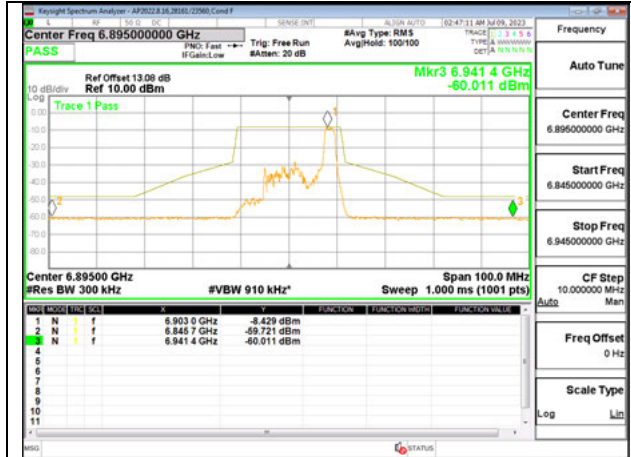

LOW CHANNEL 6895

MID CHANNEL 6995

HIGH CHANNEL 7095

Antenna 6: 26-Tones, RU Index 4

LOW CHANNEL 6895

MID CHANNEL 6995

HIGH CHANNEL 7095

Antenna 6: 26-Tones, RU Index 8