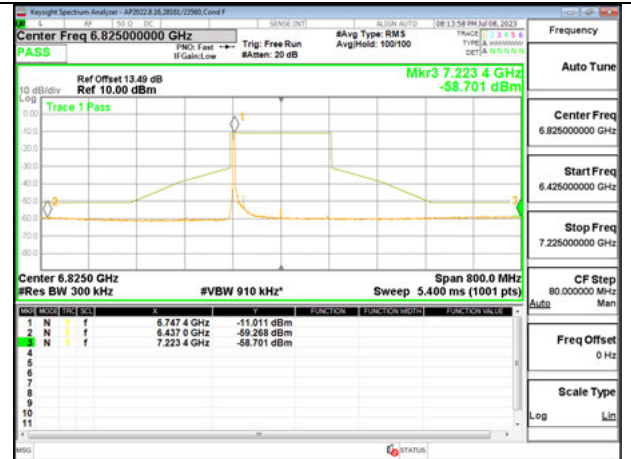

STRADDLE ANT 5 6825