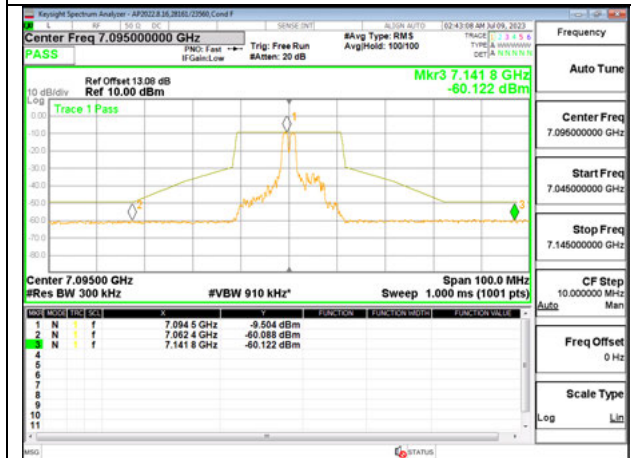

LOW CHANNEL 6895

MID CHANNEL 6995

HIGH CHANNEL 7095

Antenna 6: 26-Tones, RU Index 4

LOW CHANNEL 6895

MID CHANNEL 6995

HIGH CHANNEL 7095

Antenna 6: 26-Tones, RU Index 8