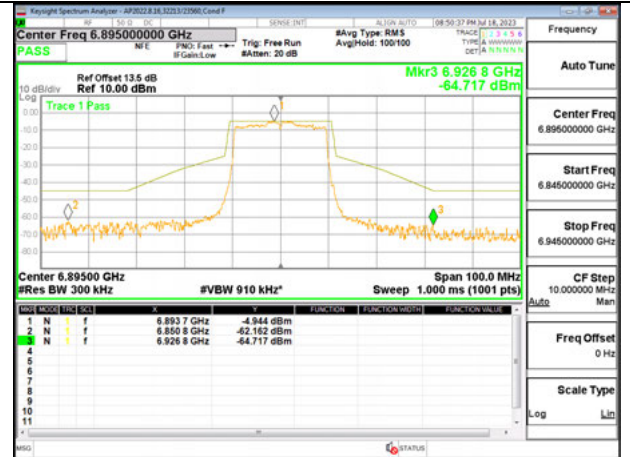

HIGH CHANNEL ANT 6 7095

HIGH CHANNEL ANT 5 7095

2TX Antenna 6 + Antenna 5 SDM MODE - SU Mode

LOW CHANNEL ANT 6 6895

LOW CHANNEL ANT 5 6895

MID CHANNEL ANT 6 6995

MID CHANNEL ANT 5 6995

HIGH CHANNEL ANT 6 7095