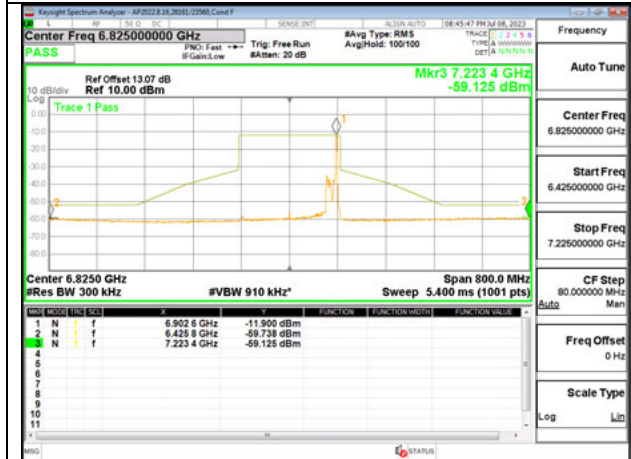

STRADDLE ANT 6 6825