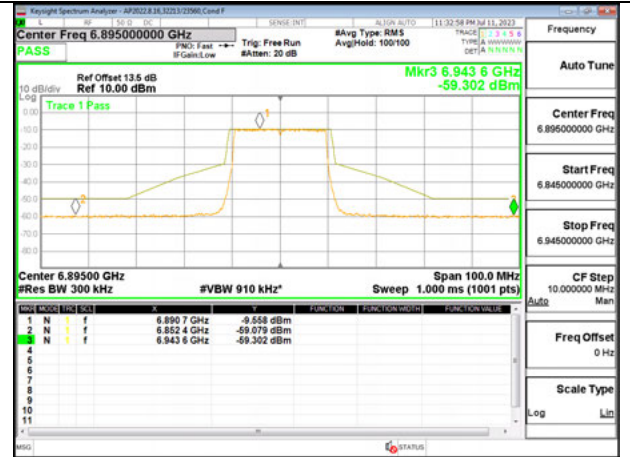

LOW CHANNEL ANT 6 6895

LOW CHANNEL ANT 5 6895

MID CHANNEL ANT 6 6995

MID CHANNEL ANT 5 6995

HIGH CHANNEL ANT 6 7095

HIGH CHANNEL ANT 5 7095

Antenna 6 + Antenna 5 OFDMA MODE: SU MODE

LOW CHANNEL ANT 6 6895