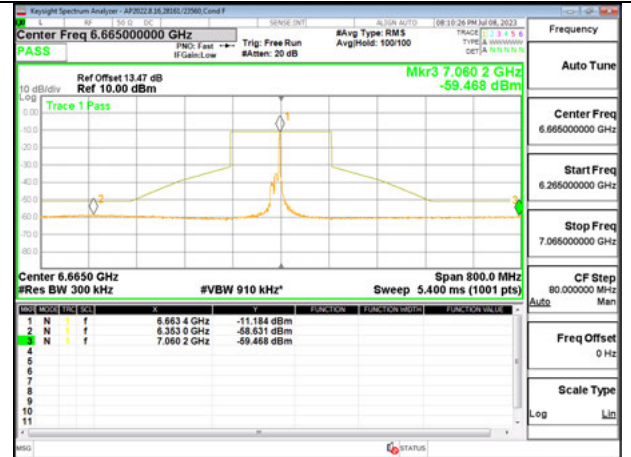

STRADDLE ANT 6 6825

STRADDLE ANT 5 6825

Antenna 6 + Antenna 5 OFDMA MODE: 26-Tones, RU Index 36

MID CHANNEL ANT 6 6665

MID CHANNEL ANT 5 6665

STRADDLE ANT 6 6825

STRADDLE ANT 5 6825

Antenna 6 + Antenna 5 OFDMA MODE: 26-Tones, S36