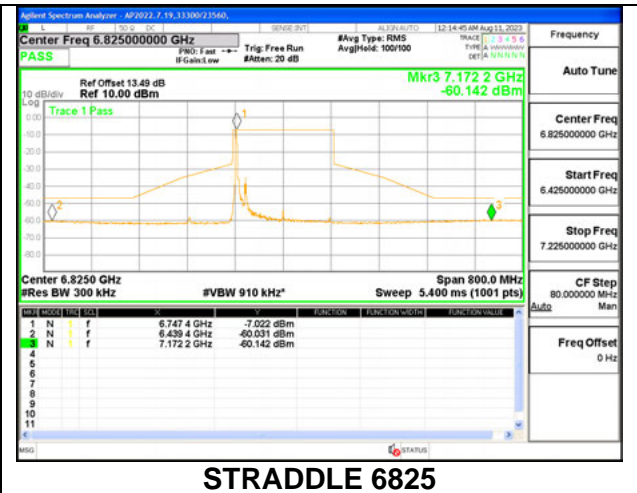

Antenna 6 : SU MODE

MID CHANNEL 6665

STRADDLE 6825

Antenna 5: 26-Tones, RU Index 0

MID CHANNEL 6665

STRADDLE 6825

Antenna 5: 26-Tones, RU Index 36

MID CHANNEL 6665

STRADDLE 6825

Antenna 5: 26-Tones, S36

MID CHANNEL 6665

STRADDLE 6825

Antenna 5: SU MODE

Antenna 6 + Antenna 5 OFDMA MODE: 26-Tones, RU Index 0

MID CHANNEL ANT 6 6665

MID CHANNEL ANT 5 6665