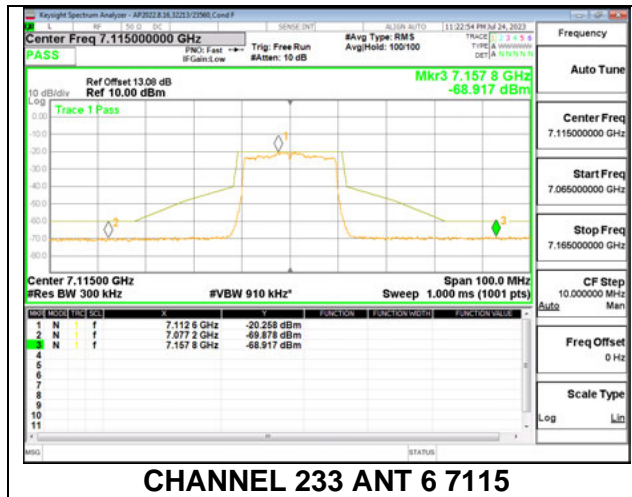

LOW CHANNEL ANT 5 6895

MID CHANNEL ANT 6 6995

MID CHANNEL ANT 5 6995

HIGH CHANNEL ANT 6 7095

HIGH CHANNEL ANT 5 7095

2TX Antenna 6 + Antenna 5 SDM MODE - 26-Tones, RU Index 0

LOW CHANNEL ANT 6 6895

LOW CHANNEL ANT 5 6895