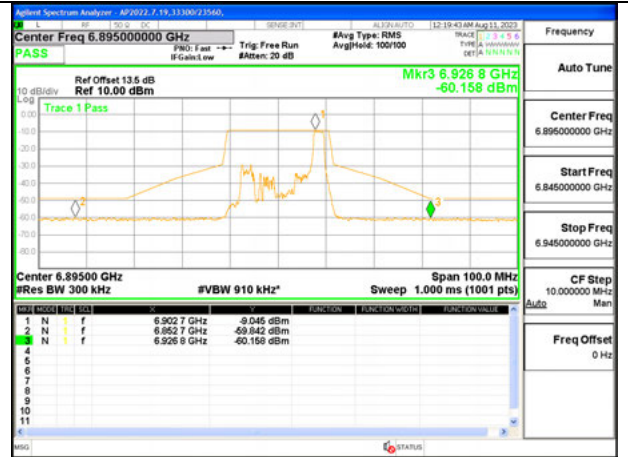

LOW CHANNEL ANT 5 6895