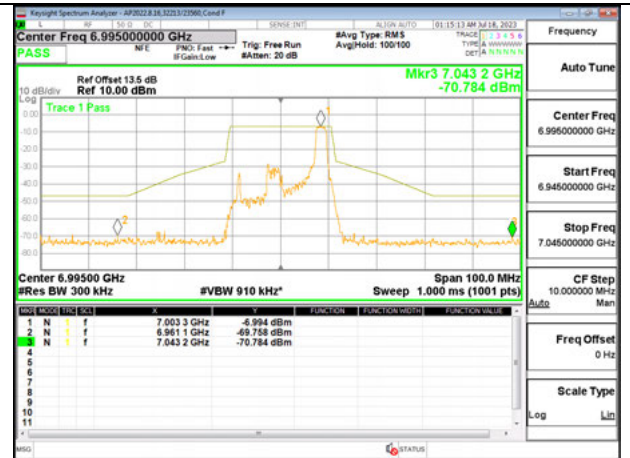

MID CHANNEL ANT 5 6995

HIGH CHANNEL ANT 6 7095

HIGH CHANNEL ANT 5 7095

2TX Antenna 6 + Antenna 5 SDM MODE - 26-Tones, RU Index 8

LOW CHANNEL ANT 6 6895

LOW CHANNEL ANT 5 6895

MID CHANNEL ANT 6 6995

MID CHANNEL ANT 5 6995