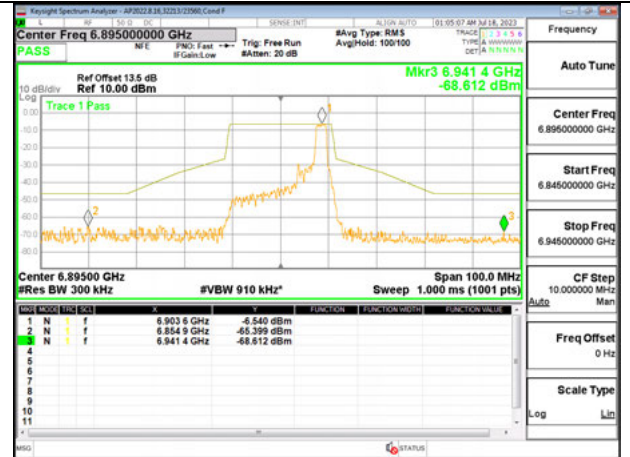

MID CHANNEL ANT 5 6995

HIGH CHANNEL ANT 6 7095

HIGH CHANNEL ANT 5 7095

2TX Antenna 6 + Antenna 5 SDM MODE - 26-Tones, RU Index 8

LOW CHANNEL ANT 6 6895

LOW CHANNEL ANT 5 6895

MID CHANNEL ANT 6 6995

MID CHANNEL ANT 5 6995