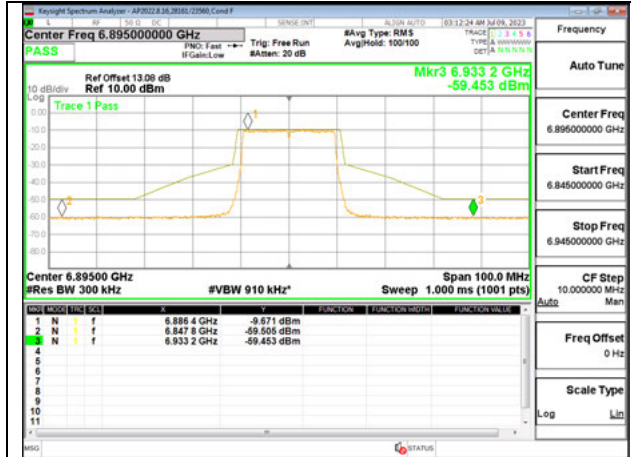

LOW CHANNEL ANT 6 6895

LOW CHANNEL ANT 5 6895

MID CHANNEL ANT 6 6995

MID CHANNEL ANT 5 6995

HIGH CHANNEL ANT 6 7095

HIGH CHANNEL ANT 5 7095

Antenna 6 + Antenna 5 OFDMA MODE: SU MODE

LOW CHANNEL ANT 6 6895