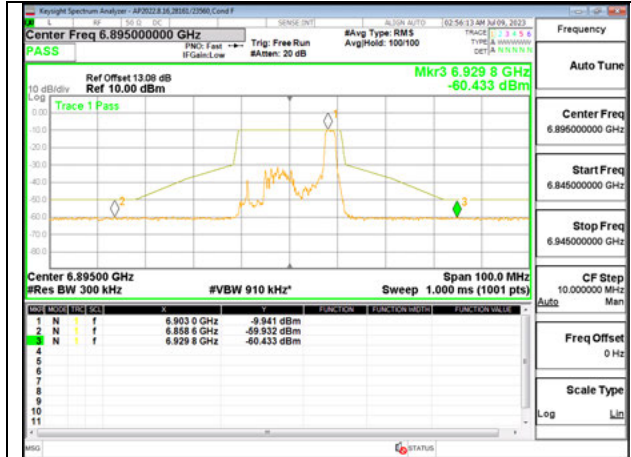

Antenna 6 + Antenna 5 OFDMA MODE: 26-Tones, RU Index 4

LOW CHANNEL ANT 6 6895

LOW CHANNEL ANT 5 6895

MID CHANNEL ANT 6 6995

MID CHANNEL ANT 5 6995

HIGH CHANNEL ANT 6 7095

HIGH CHANNEL ANT 5 7095

Antenna 6 + Antenna 5 OFDMA MODE: 26-Tones, RU Index 8