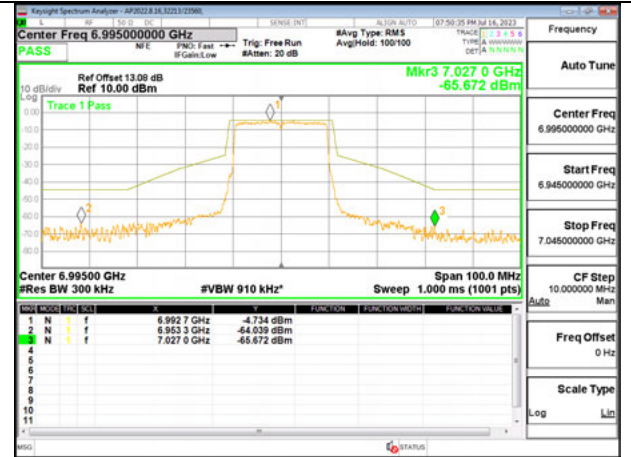

MID CHANNEL 6995