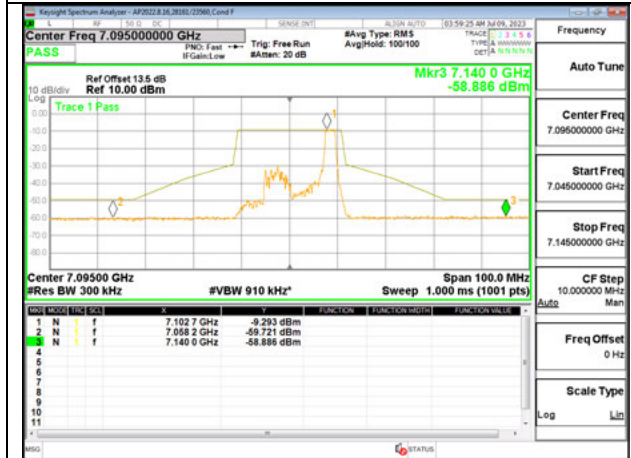

HIGH CHANNEL 7095