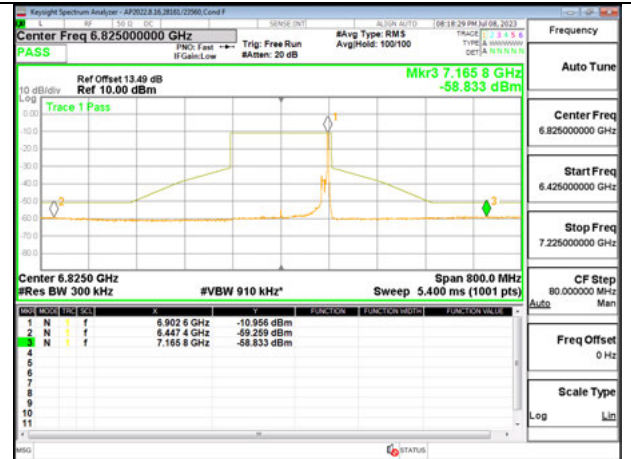

STRADDLE ANT 5 6825