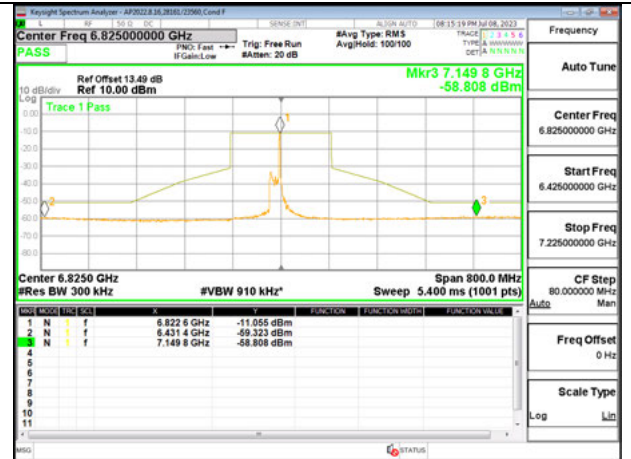

STRADDLE ANT 6 6825

STRADDLE ANT 5 6825

Antenna 6 + Antenna 5 OFDMA MODE: 26-Tones, RU Index 36

MID CHANNEL ANT 6 6665

MID CHANNEL ANT 5 6665

STRADDLE ANT 6 6825

STRADDLE ANT 5 6825

Antenna 6 + Antenna 5 OFDMA MODE: 26-Tones, S36