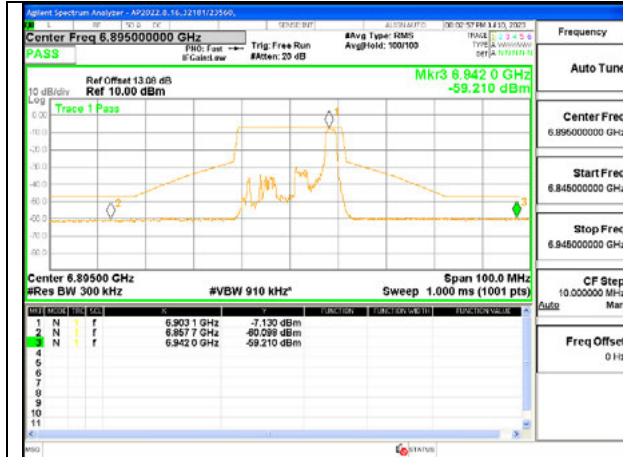

MID CHANNEL ANT 5 6995

HIGH CHANNEL ANT 6 7095

HIGH CHANNEL ANT 5 7095

2TX Antenna 6 + Antenna 5 SDM MODE - 26-Tones, RU Index 8

LOW CHANNEL ANT 6 6895

LOW CHANNEL ANT 5 6895

MID CHANNEL ANT 6 6995

MID CHANNEL ANT 5 6995

HIGH CHANNEL ANT 6 7095

HIGH CHANNEL ANT 5 7095

2TX Antenna 6 + Antenna 5 SDM MODE - SU Mode

LOW CHANNEL ANT 6 6895

LOW CHANNEL ANT 5 6895

MID CHANNEL ANT 6 6995

MID CHANNEL ANT 5 6995

HIGH CHANNEL ANT 6 7095