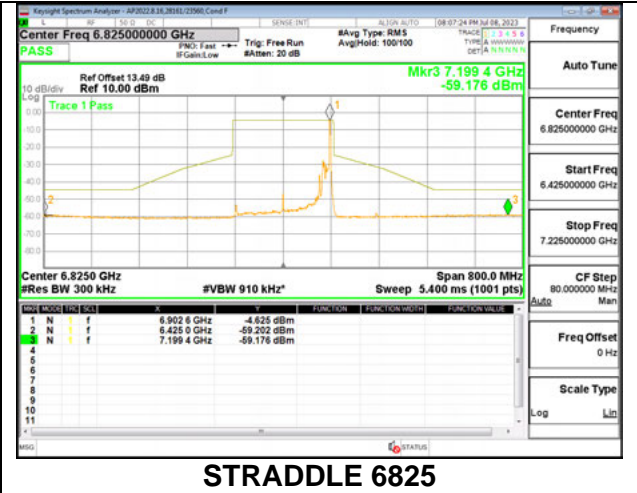

Antenna 6 : SU MODE

MID CHANNEL 6665

STRADDLE 6825

Antenna 5: 26-Tones, RU Index 0

MID CHANNEL 6665

STRADDLE 6825

Antenna 5: 26-Tones, RU Index 36

MID CHANNEL 6665

STRADDLE 6825

Antenna 5: 26-Tones, S36

MID CHANNEL 6665

STRADDLE 6825

Antenna 5: SU MODE

Antenna 6 + Antenna 5 OFDMA MODE: 26-Tones, RU Index 0

MID CHANNEL ANT 6 6665

MID CHANNEL ANT 5 6665