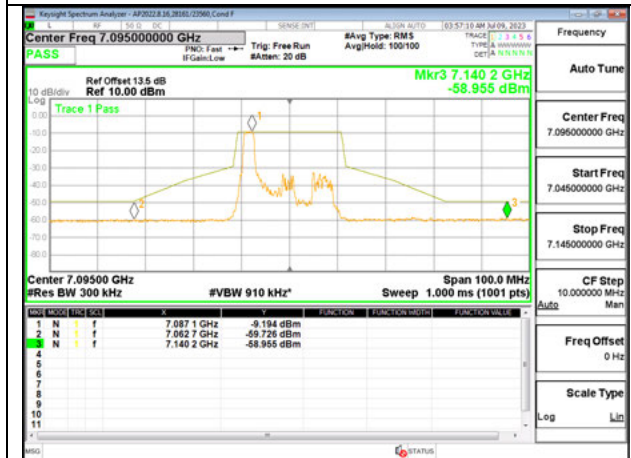

Antenna 5: 26-Tones, RU Index 0

LOW CHANNEL 6895

MID CHANNEL 6995

HIGH CHANNEL 7095

Antenna 5: 26-Tones, RU Index 4

LOW CHANNEL 6895

MID CHANNEL 6995

HIGH CHANNEL 7095