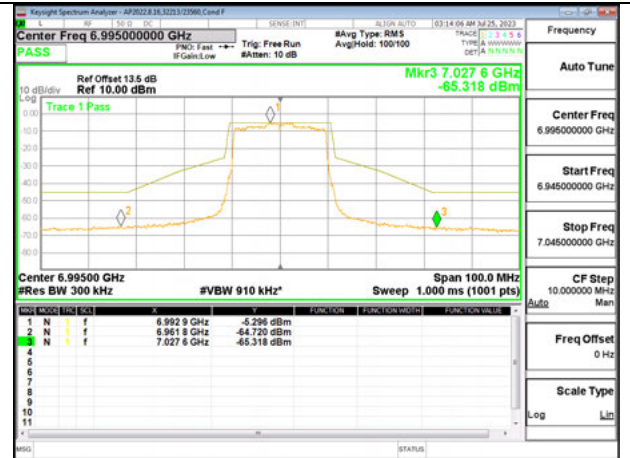

MID CHANNEL ANT 5 6995