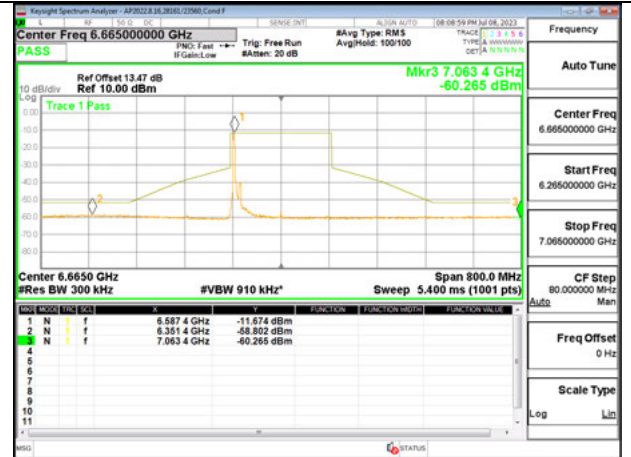

STRADDLE 6825

Antenna 5: 26-Tones, S36

MID CHANNEL 6665

STRADDLE 6825

Antenna 5: SU MODE

Antenna 6 + Antenna 5 OFDMA MODE: 26-Tones, RU Index 0

MID CHANNEL ANT 6 6665

MID CHANNEL ANT 5 6665