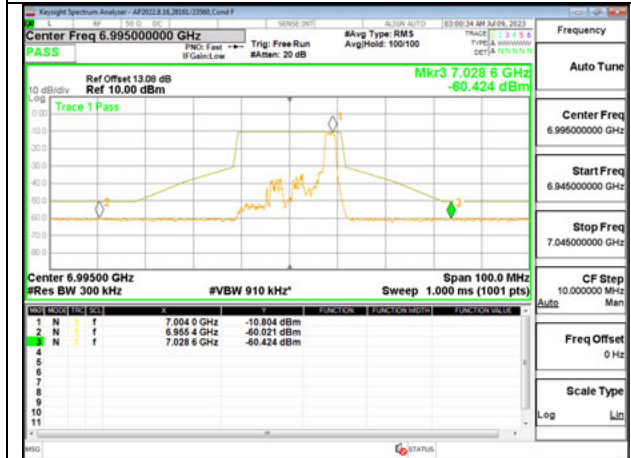

MID CHANNEL ANT 6 6995