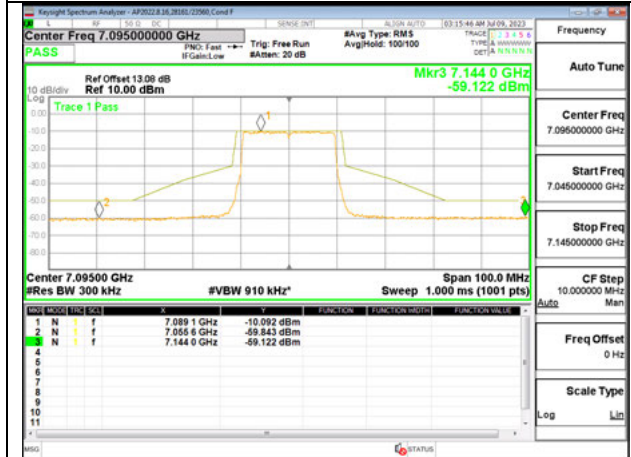

HIGH CHANNEL ANT 6 7095