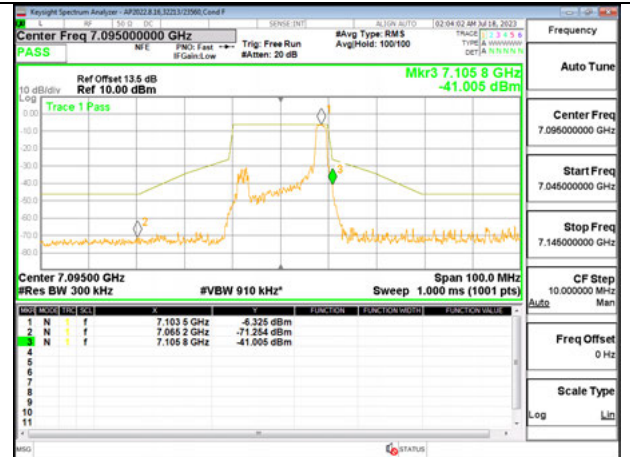

HIGH CHANNEL ANT 5 7095