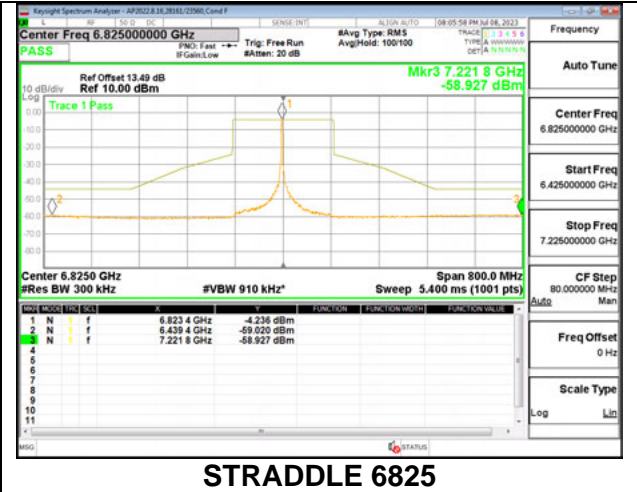

STRADDLE 6825

Antenna 5: 26-Tones, S36

MID CHANNEL 6665

STRADDLE 6825

Antenna 5: SU MODE

Antenna 6 + Antenna 5 OFDMA MODE: 26-Tones, RU Index 0

MID CHANNEL ANT 6 6665

MID CHANNEL ANT 5 6665