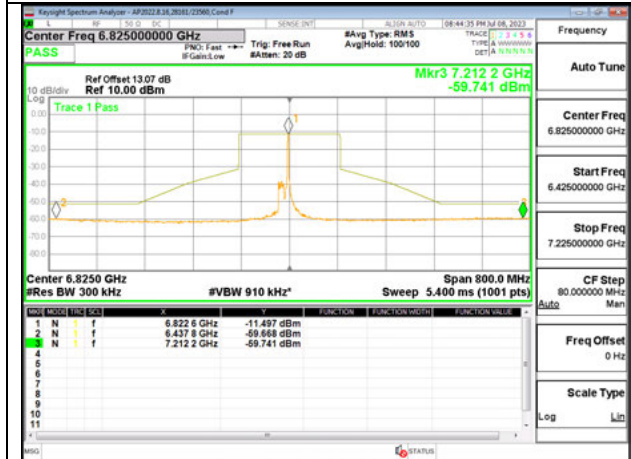

STRADDLE ANT 6 6825

STRADDLE ANT 5 6825

Antenna 6 + Antenna 5 OFDMA MODE: 26-Tones, RU Index 36

MID CHANNEL ANT 6 6665

MID CHANNEL ANT 5 6665

STRADDLE ANT 6 6825

STRADDLE ANT 5 6825

Antenna 6 + Antenna 5 OFDMA MODE: 26-Tones, S36