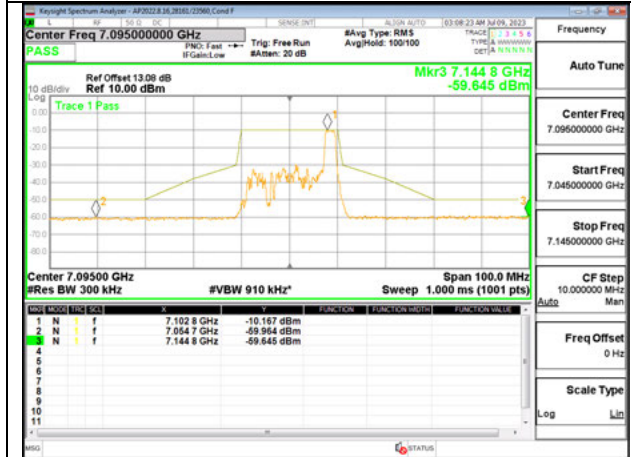

LOW CHANNEL ANT 6 6895

LOW CHANNEL ANT 5 6895

MID CHANNEL ANT 6 6995

MID CHANNEL ANT 5 6995

HIGH CHANNEL ANT 6 7095

HIGH CHANNEL ANT 5 7095

Antenna 6 + Antenna 5 OFDMA MODE: SU MODE

LOW CHANNEL ANT 6 6895