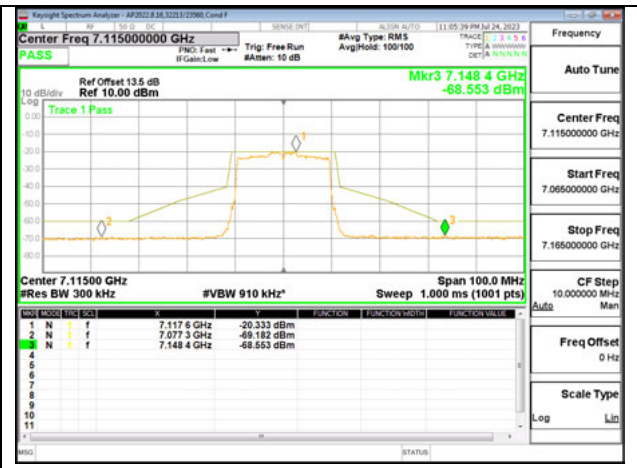

CHANNEL 233 ANT 5 7115