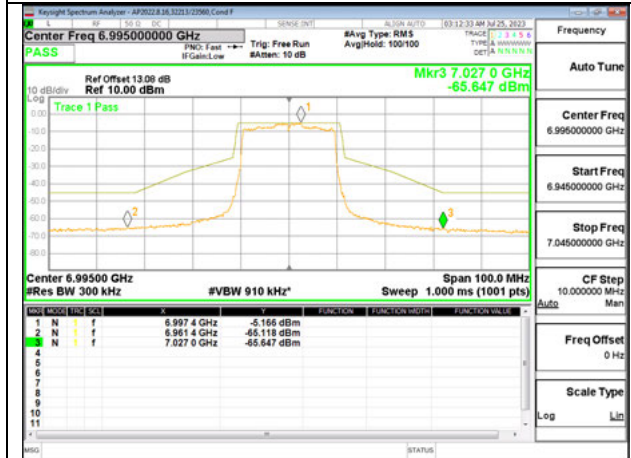

MID CHANNEL ANT 6 6995