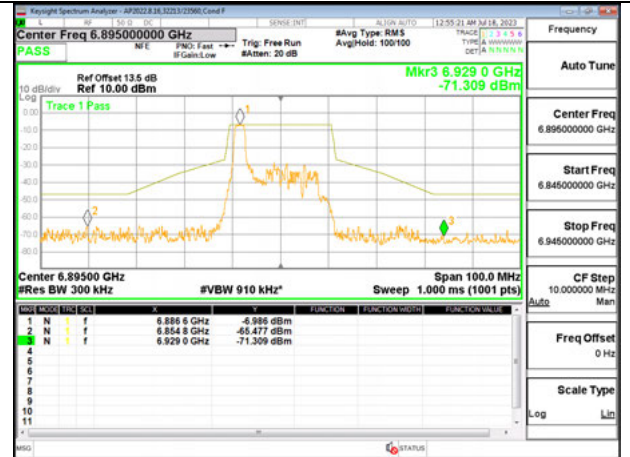

LOW CHANNEL ANT 5 6895

MID CHANNEL ANT 6 6995

MID CHANNEL ANT 5 6995

HIGH CHANNEL ANT 6 7095

HIGH CHANNEL ANT 5 7095

2TX Antenna 6 + Antenna 5 SDM MODE - 26-Tones, RU Index 0

LOW CHANNEL ANT 6 6895

LOW CHANNEL ANT 5 6895