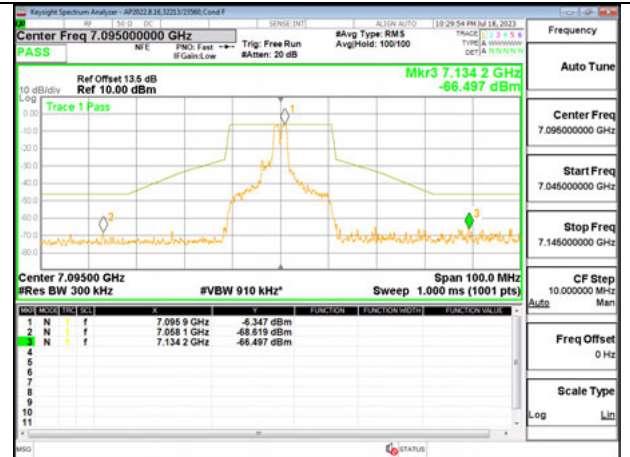

HIGH CHANNEL ANT 5 7095