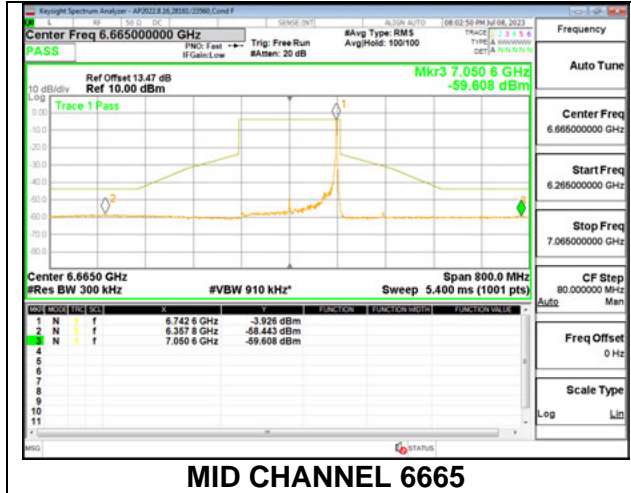

Antenna 6 : SU MODE

MID CHANNEL 6665

STRADDLE 6825

Antenna 5: 26-Tones, RU Index 0

MID CHANNEL 6665

STRADDLE 6825

Antenna 5: 26-Tones, RU Index 36

MID CHANNEL 6665

STRADDLE 6825

Antenna 5: 26-Tones, S36

MID CHANNEL 6665

STRADDLE 6825

Antenna 5: SU MODE

Antenna 6 + Antenna 5 OFDMA MODE: 26-Tones, RU Index 0

MID CHANNEL ANT 6 6665

MID CHANNEL ANT 5 6665