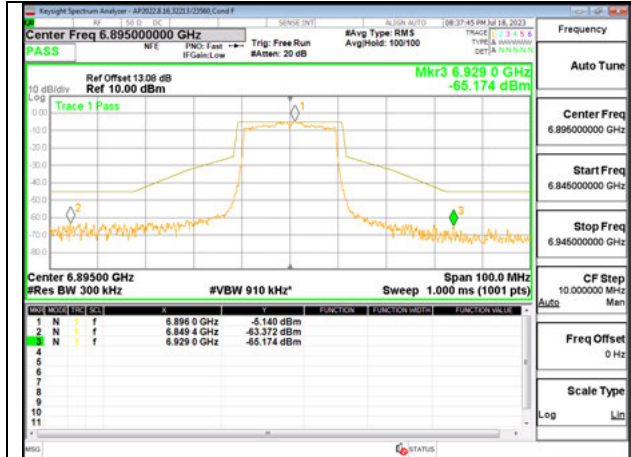

MID CHANNEL ANT 5 6995

HIGH CHANNEL ANT 6 7095

HIGH CHANNEL ANT 5 7095

2TX Antenna 6 + Antenna 5 SDM MODE - 26-Tones, RU Index 8

LOW CHANNEL ANT 6 6895

LOW CHANNEL ANT 5 6895

MID CHANNEL ANT 6 6995

MID CHANNEL ANT 5 6995

HIGH CHANNEL ANT 6 7095

HIGH CHANNEL ANT 5 7095

2TX Antenna 6 + Antenna 5 SDM MODE - SU Mode

LOW CHANNEL ANT 6 6895

LOW CHANNEL ANT 5 6895

MID CHANNEL ANT 6 6995

MID CHANNEL ANT 5 6995

HIGH CHANNEL ANT 6 7095