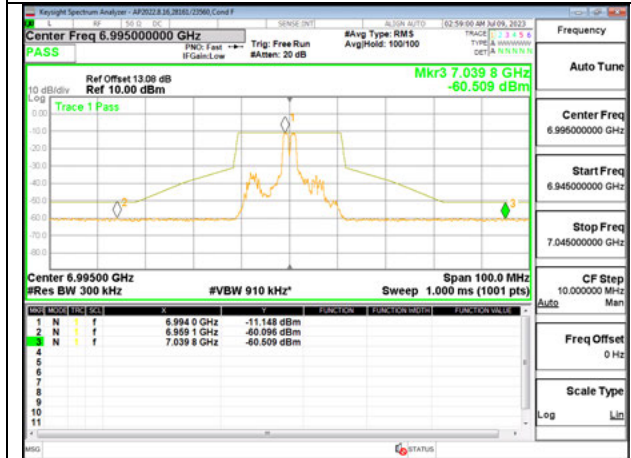

MID CHANNEL ANT 6 6995