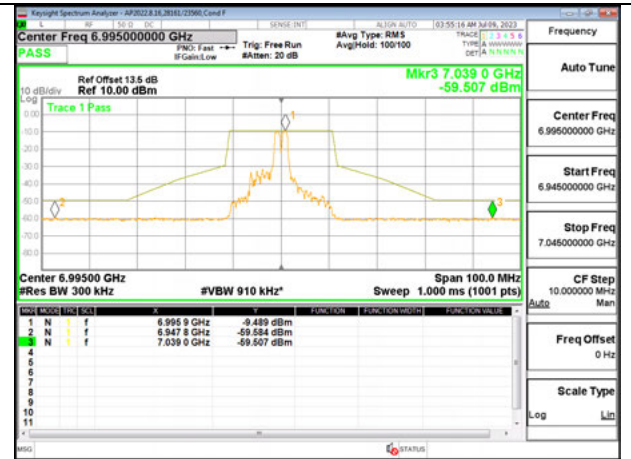

Antenna 5: 26-Tones, RU Index 0

LOW CHANNEL 6895

MID CHANNEL 6995

HIGH CHANNEL 7095

Antenna 5: 26-Tones, RU Index 4

LOW CHANNEL 6895

MID CHANNEL 6995

HIGH CHANNEL 7095