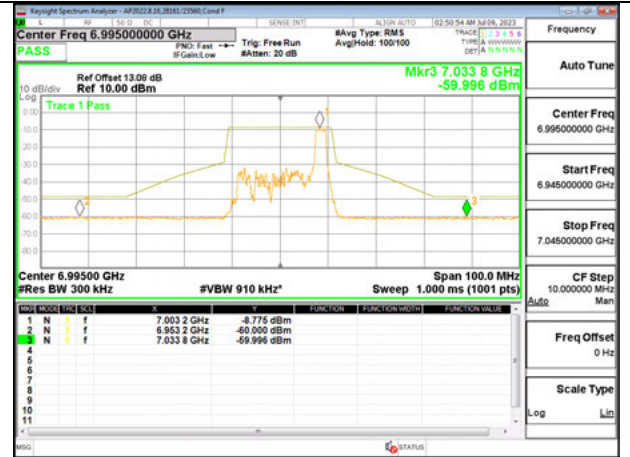

MID CHANNEL 6995