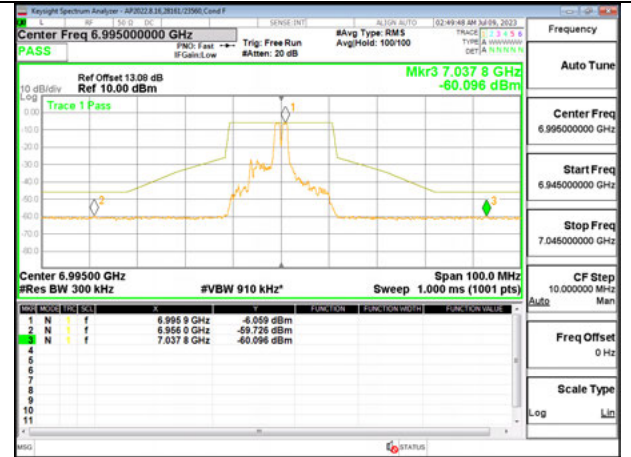

LOW CHANNEL 6895

MID CHANNEL 6995

HIGH CHANNEL 7095

Antenna 6: 26-Tones, RU Index 4

LOW CHANNEL 6895

MID CHANNEL 6995

HIGH CHANNEL 7095

Antenna 6: 26-Tones, RU Index 8