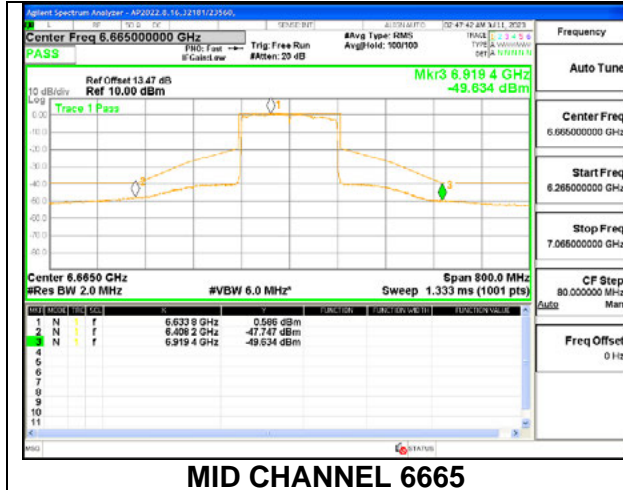

STRADDLE 6825

Antenna 5: 26-Tones, S36

MID CHANNEL 6665

STRADDLE 6825

Antenna 5: SU MODE

Antenna 6 + Antenna 5 OFDMA MODE: 26-Tones, RU Index 0

MID CHANNEL ANT 6 6665

MID CHANNEL ANT 5 6665