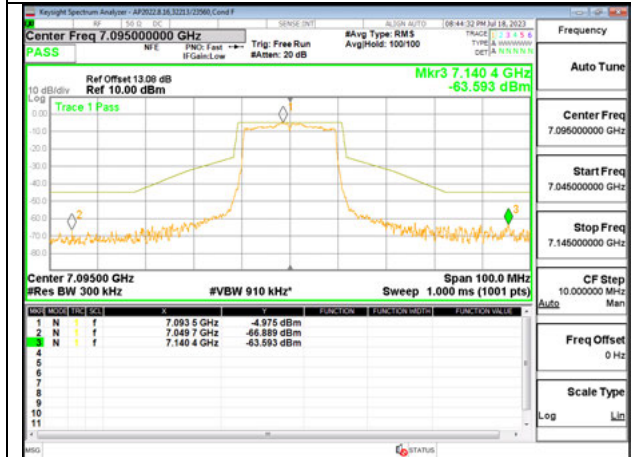

HIGH CHANNEL ANT 6 7095

HIGH CHANNEL ANT 5 7095

2TX Antenna 6 + Antenna 5 SDM MODE - SU Mode

LOW CHANNEL ANT 6 6895

LOW CHANNEL ANT 5 6895

MID CHANNEL ANT 6 6995

MID CHANNEL ANT 5 6995

HIGH CHANNEL ANT 6 7095