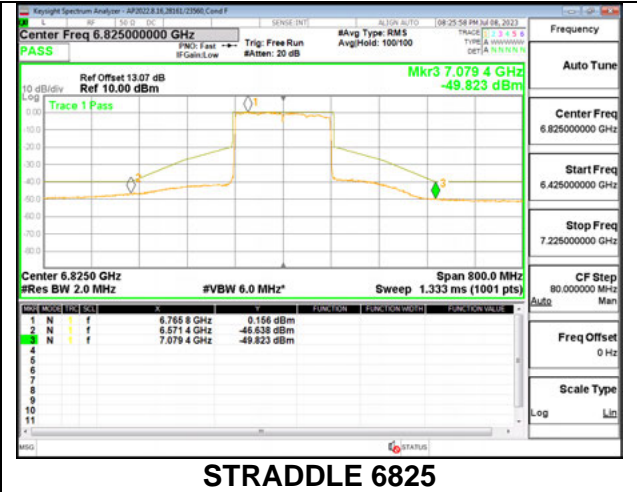

Antenna 6 : SU MODE

MID CHANNEL 6665

STRADDLE 6825

Antenna 5: 26-Tones, RU Index 0

MID CHANNEL 6665

STRADDLE 6825

Antenna 5: 26-Tones, RU Index 36

MID CHANNEL 6665

STRADDLE 6825

Antenna 5: 26-Tones, S36

MID CHANNEL 6665

STRADDLE 6825

Antenna 5: SU MODE

Antenna 6 + Antenna 5 OFDMA MODE: 26-Tones, RU Index 0

MID CHANNEL ANT 6 6665

MID CHANNEL ANT 5 6665