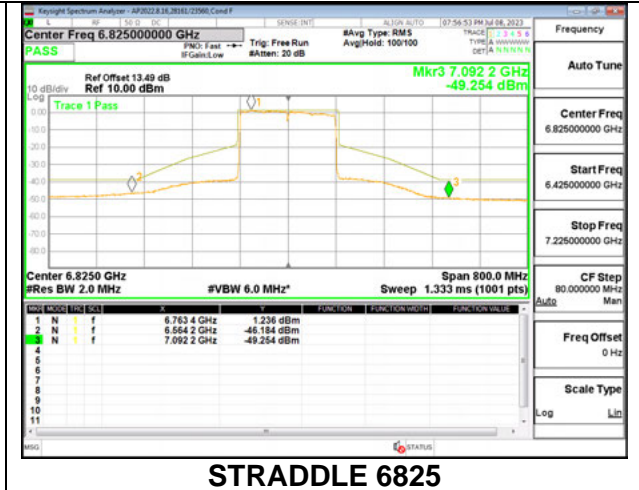

STRADDLE 6825

Antenna 5: 26-Tones, S36

MID CHANNEL 6665

STRADDLE 6825

Antenna 5: SU MODE

Antenna 6 + Antenna 5 OFDMA MODE: 26-Tones, RU Index 0

MID CHANNEL ANT 6 6665

MID CHANNEL ANT 5 6665

STRADDLE ANT 6 6825

STRADDLE ANT 5 6825

Antenna 6 + Antenna 5 OFDMA MODE: 26-Tones, RU Index 36

MID CHANNEL ANT 6 6665

MID CHANNEL ANT 5 6665

STRADDLE ANT 6 6825

STRADDLE ANT 5 6825

Antenna 6 + Antenna 5 OFDMA MODE: 26-Tones, S36