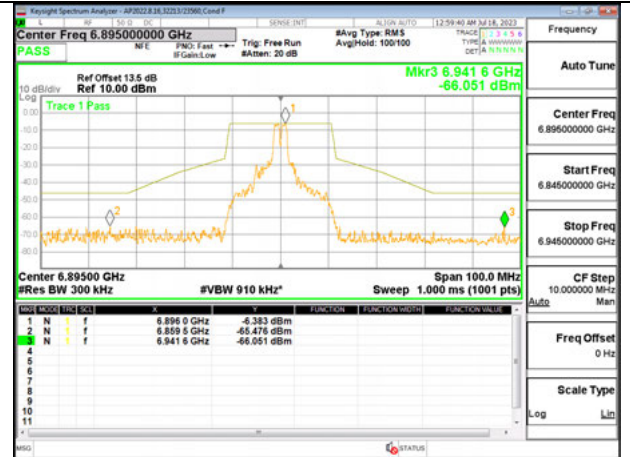

MID CHANNEL ANT 6 6995

MID CHANNEL ANT 5 6995

HIGH CHANNEL ANT 6 7095

HIGH CHANNEL ANT 5 7095

2TX Antenna 6 + Antenna 5 SDM MODE - 26-Tones, RU Index 4

LOW CHANNEL ANT 6 6895

LOW CHANNEL ANT 5 6895

MID CHANNEL ANT 6 6995