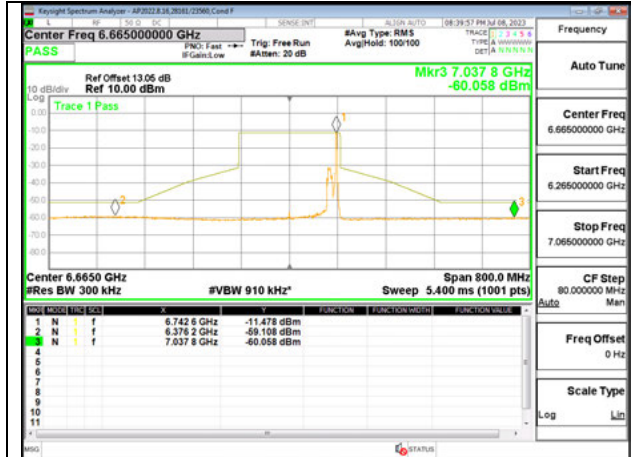

STRADDLE ANT 6 6825

STRADDLE ANT 5 6825

Antenna 6 + Antenna 5 OFDMA MODE: 26-Tones, RU Index 36

MID CHANNEL ANT 6 6665

MID CHANNEL ANT 5 6665

STRADDLE ANT 6 6825

STRADDLE ANT 5 6825

Antenna 6 + Antenna 5 OFDMA MODE: 26-Tones, S36