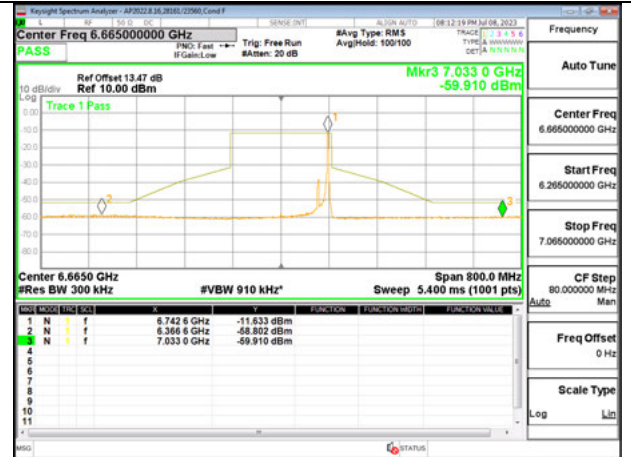

MID CHANNEL ANT 5 6665