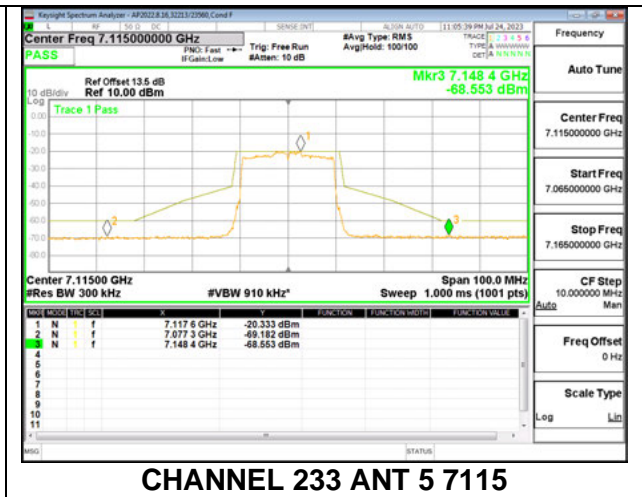

LOW CHANNEL ANT 5 6895

MID CHANNEL ANT 6 6995

MID CHANNEL ANT 5 6995

HIGH CHANNEL ANT 6 7095

HIGH CHANNEL ANT 5 7095

2TX Antenna 6 + Antenna 5 SDM MODE - 26-Tones, RU Index 0

LOW CHANNEL ANT 6 6895

LOW CHANNEL ANT 5 6895