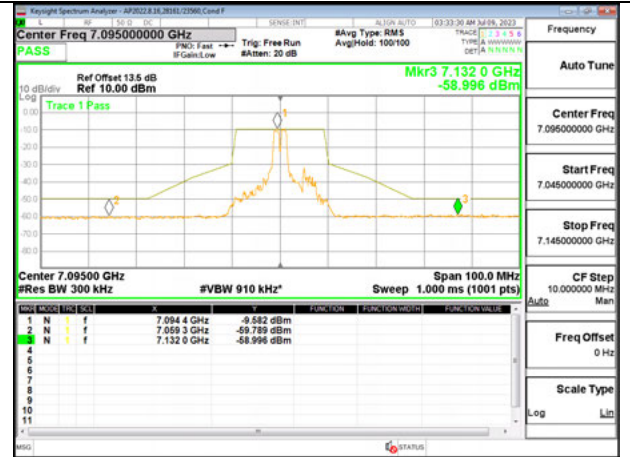

Antenna 6 + Antenna 5 OFDMA MODE: 26-Tones, RU Index 4

LOW CHANNEL ANT 6 6895

LOW CHANNEL ANT 5 6895

MID CHANNEL ANT 6 6995

MID CHANNEL ANT 5 6995

HIGH CHANNEL ANT 6 7095

HIGH CHANNEL ANT 5 7095

Antenna 6 + Antenna 5 OFDMA MODE: 26-Tones, RU Index 8