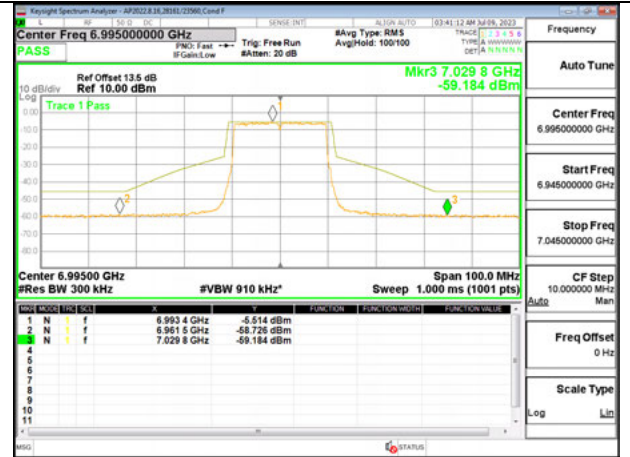

Antenna 5: 26-Tones, RU Index 8

LOW CHANNEL 6895

MID CHANNEL 6995

HIGH CHANNEL 7095

Antenna 5: SU MODE

LOW CHANNEL 6895

MID CHANNEL 6995

HIGH CHANNEL 7095