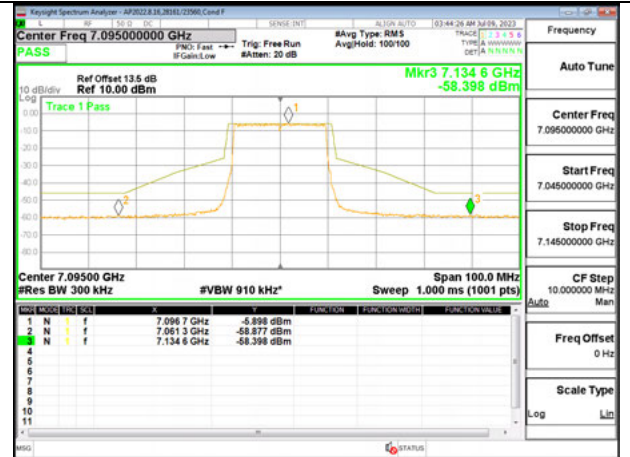

LOW CHANNEL ANT 5 6895

MID CHANNEL ANT 6 6995

MID CHANNEL ANT 5 6995

HIGH CHANNEL ANT 6 7095

HIGH CHANNEL ANT 5 7095

2TX Antenna 6 + Antenna 5 SDM MODE - 26-Tones, RU Index 0

LOW CHANNEL ANT 6 6895

LOW CHANNEL ANT 5 6895