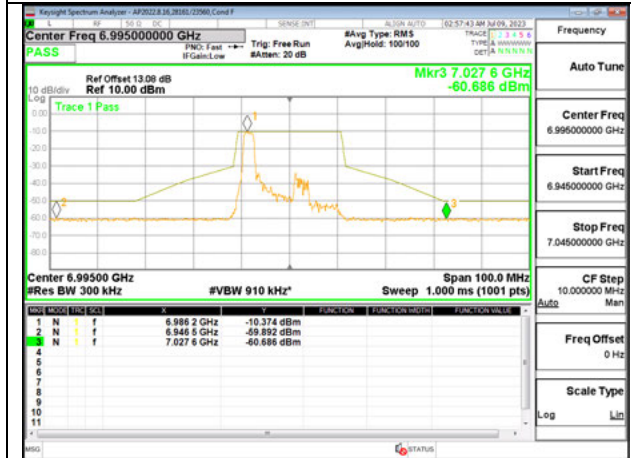

CHANNEL 233 - 7115

Antenna 6 + Antenna 5 OFDMA MODE: 26-Tones, RU Index 0

LOW CHANNEL ANT 6 6895

LOW CHANNEL ANT 5 6895

MID CHANNEL ANT 6 6995

MID CHANNEL ANT 5 6995

HIGH CHANNEL ANT 6 7095

HIGH CHANNEL ANT 5 7095