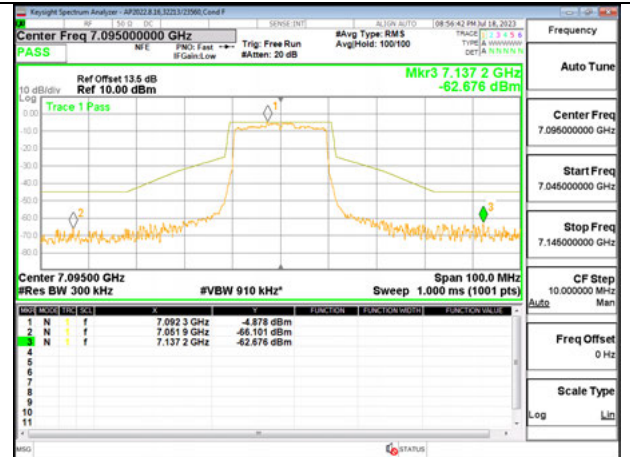

HIGH CHANNEL ANT 6 7095

HIGH CHANNEL ANT 5 7095

2TX Antenna 6 + Antenna 5 SDM MODE - SU Mode

LOW CHANNEL ANT 6 6895

LOW CHANNEL ANT 5 6895

MID CHANNEL ANT 6 6995

MID CHANNEL ANT 5 6995

HIGH CHANNEL ANT 6 7095