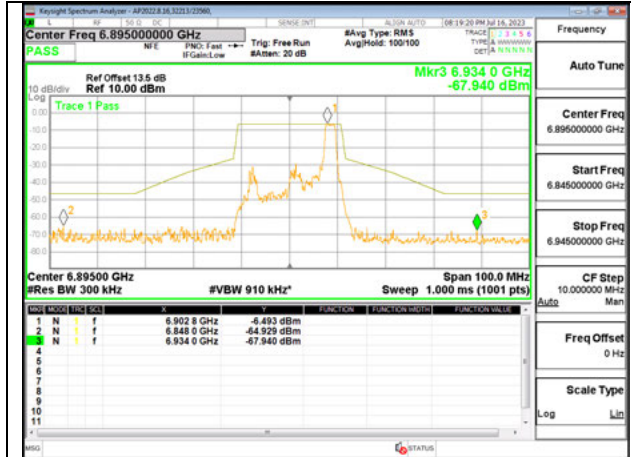

Antenna 5: 26-Tones, RU Index 8

LOW CHANNEL 6895