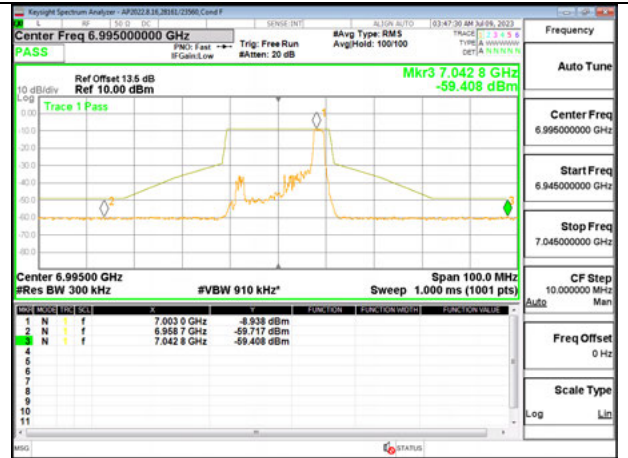

MID CHANNEL ANT 5 6995