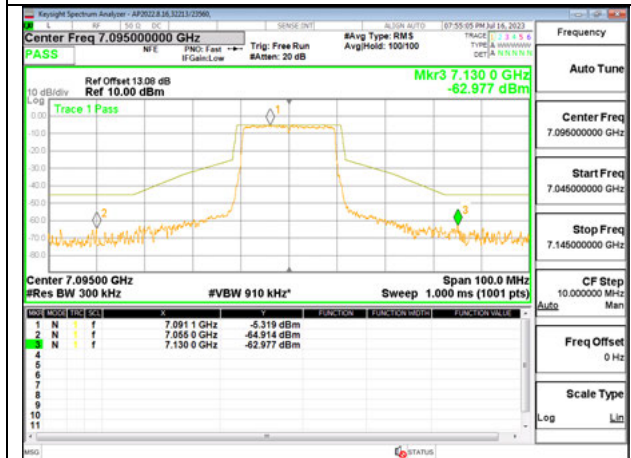

LOW CHANNEL 6895

MID CHANNEL 6995

HIGH CHANNEL 7095

Antenna 6: SU MODE

LOW CHANNEL 6895

MID CHANNEL 6995

HIGH CHANNEL 7095

CHANNEL 233 - 7115