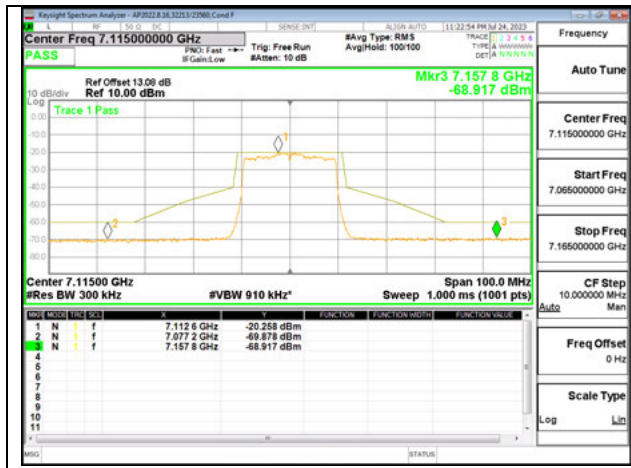

CHANNEL 233 ANT 6 7115