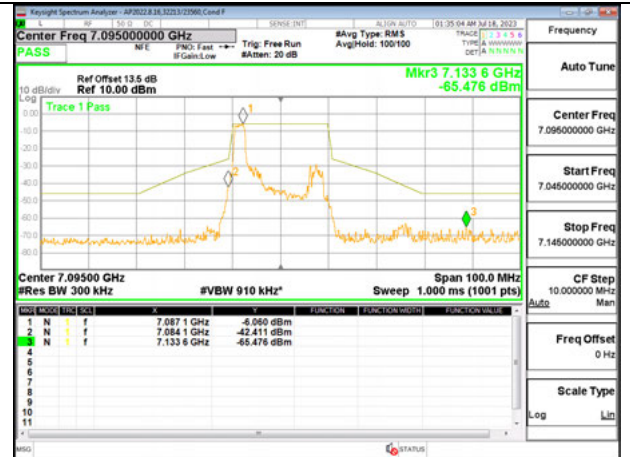

HIGH CHANNEL ANT 5 7095