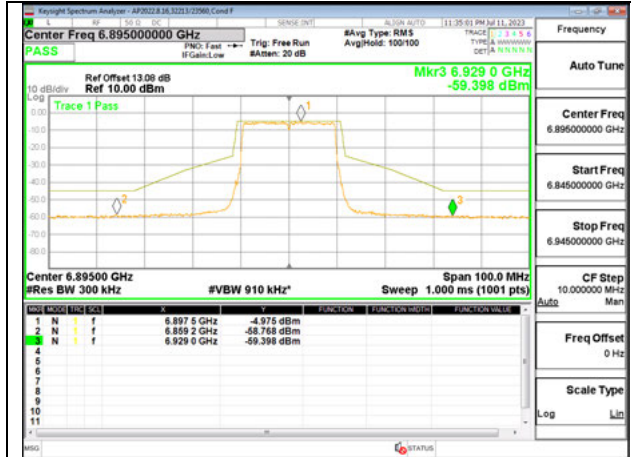

Antenna 6: SU MODE

LOW CHANNEL 6895