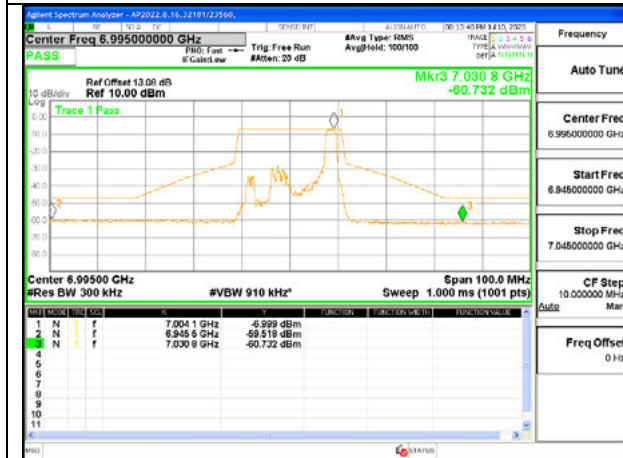

MID CHANNEL ANT 5 6995

HIGH CHANNEL ANT 6 7095

HIGH CHANNEL ANT 5 7095

2TX Antenna 6 + Antenna 5 SDM MODE - 26-Tones, RU Index 8

LOW CHANNEL ANT 6 6895

LOW CHANNEL ANT 5 6895

MID CHANNEL ANT 6 6995

MID CHANNEL ANT 5 6995

HIGH CHANNEL ANT 6 7095

HIGH CHANNEL ANT 5 7095

2TX Antenna 6 + Antenna 5 SDM MODE - SU Mode

LOW CHANNEL ANT 6 6895

LOW CHANNEL ANT 5 6895

MID CHANNEL ANT 6 6995

MID CHANNEL ANT 5 6995

HIGH CHANNEL ANT 6 7095