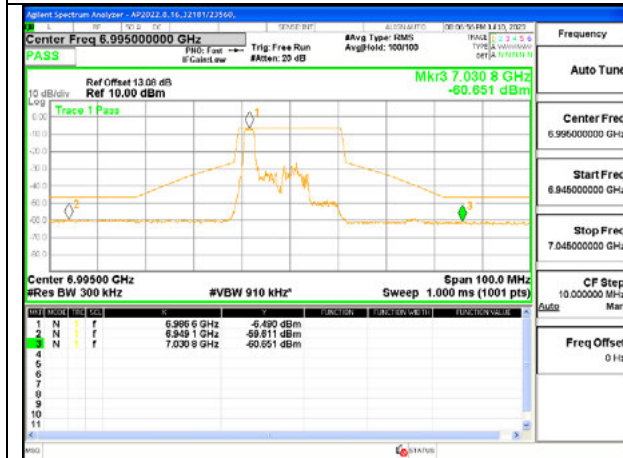

LOW CHANNEL ANT 5 6895

MID CHANNEL ANT 6 6995

MID CHANNEL ANT 5 6995

HIGH CHANNEL ANT 6 7095

HIGH CHANNEL ANT 5 7095

2TX Antenna 6 + Antenna 5 SDM MODE - 26-Tones, RU Index 0

LOW CHANNEL ANT 6 6895

LOW CHANNEL ANT 5 6895