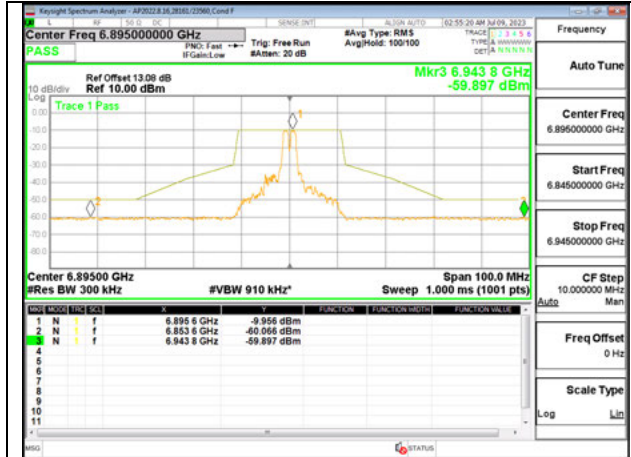

Antenna 6 + Antenna 5 OFDMA MODE: 26-Tones, RU Index 4

LOW CHANNEL ANT 6 6895