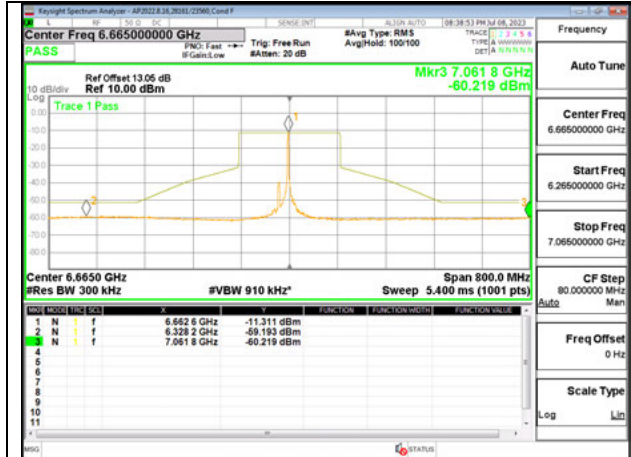

STRADDLE 6825

Antenna 5: 26-Tones, S36

MID CHANNEL 6665

STRADDLE 6825

Antenna 5: SU MODE

Antenna 6 + Antenna 5 OFDMA MODE: 26-Tones, RU Index 0

MID CHANNEL ANT 6 6665

MID CHANNEL ANT 5 6665

STRADDLE ANT 6 6825

STRADDLE ANT 5 6825

Antenna 6 + Antenna 5 OFDMA MODE: 26-Tones, RU Index 36

MID CHANNEL ANT 6 6665

MID CHANNEL ANT 5 6665

STRADDLE ANT 6 6825

STRADDLE ANT 5 6825

Antenna 6 + Antenna 5 OFDMA MODE: 26-Tones, S36