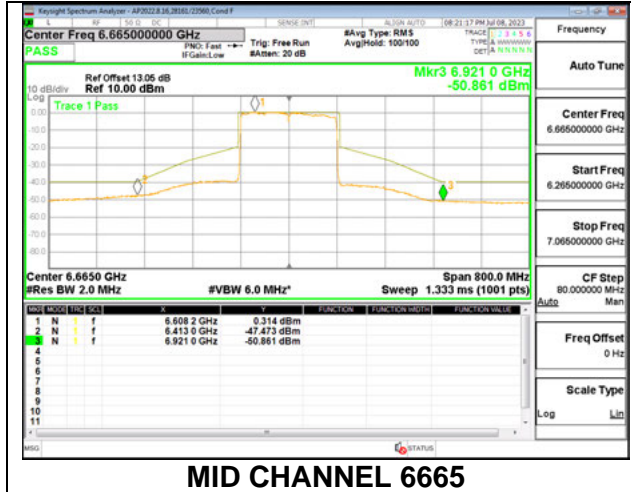

Antenna 6 : SU MODE

MID CHANNEL 6665